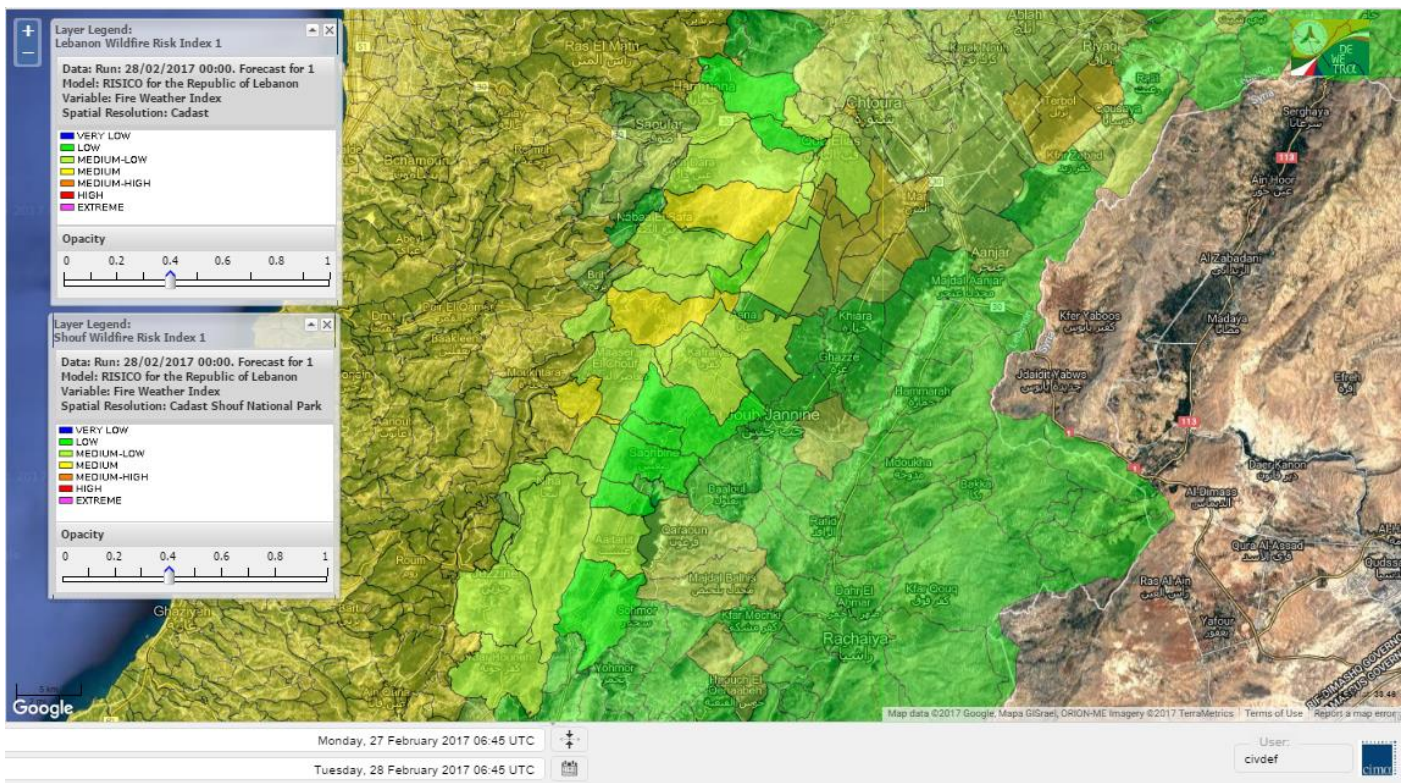

Shouf Biosphere Reserve Forecast for 1 Mars 2017