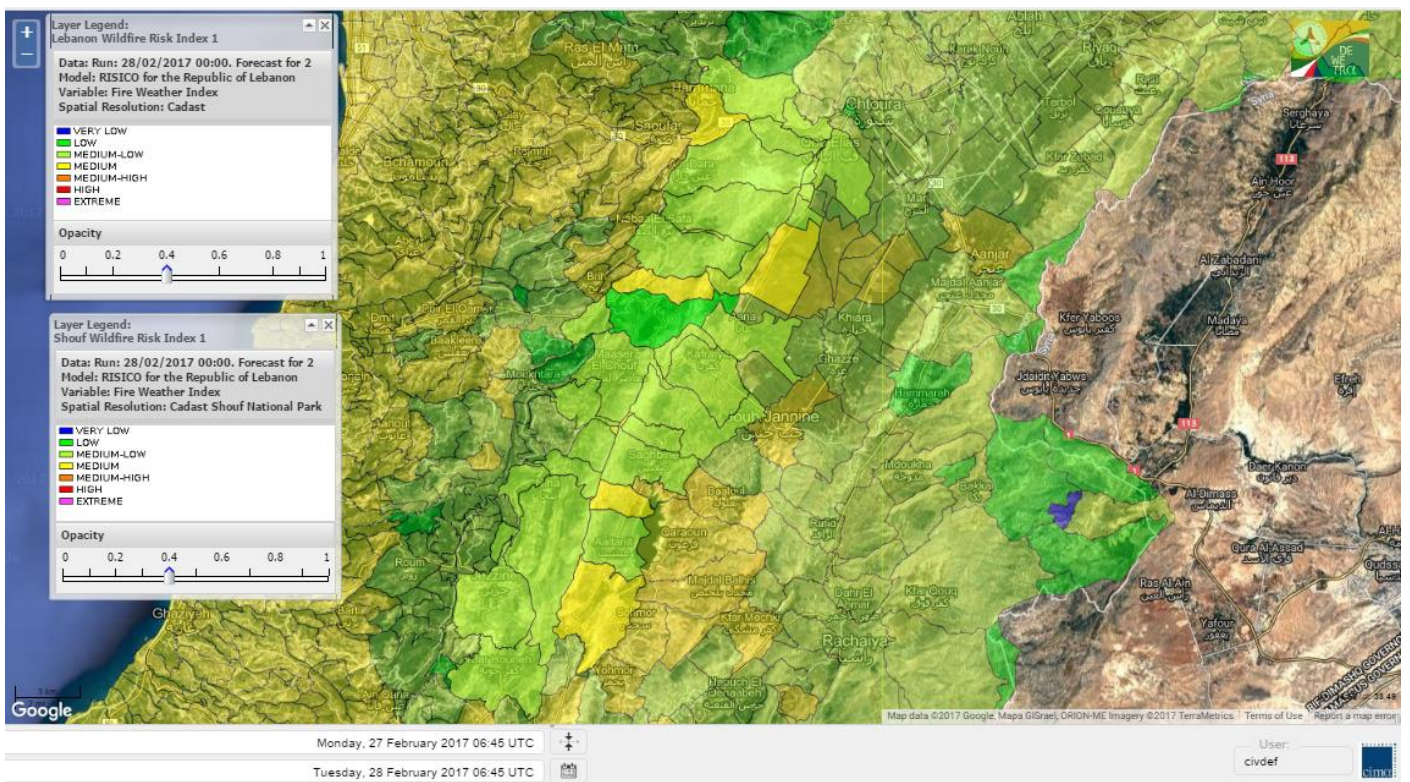

Shouf Biosphere Reserve Forecast for 2 Mars 2017