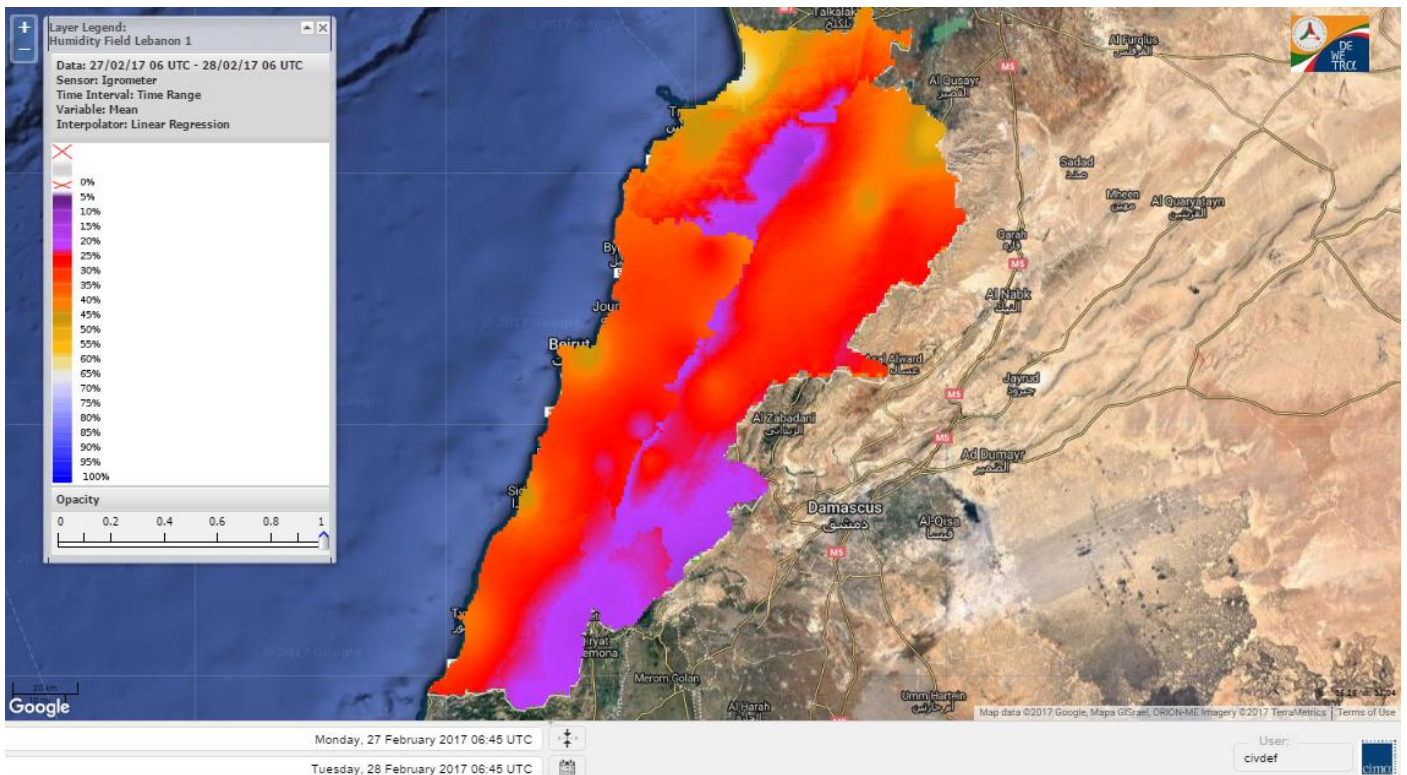

Beirut, 28 February 2017

FIRE RISK INDEX

Lebanon temperature for 28 February 2017

Lebanon humidity for 28 February 2017

Lebanon for 28 February 2017

Lebanon for 1 Mars 2017

Lebanon for 2 Mars 2017

Shouf Biosphere Reserve Forecast for 28 February 2017