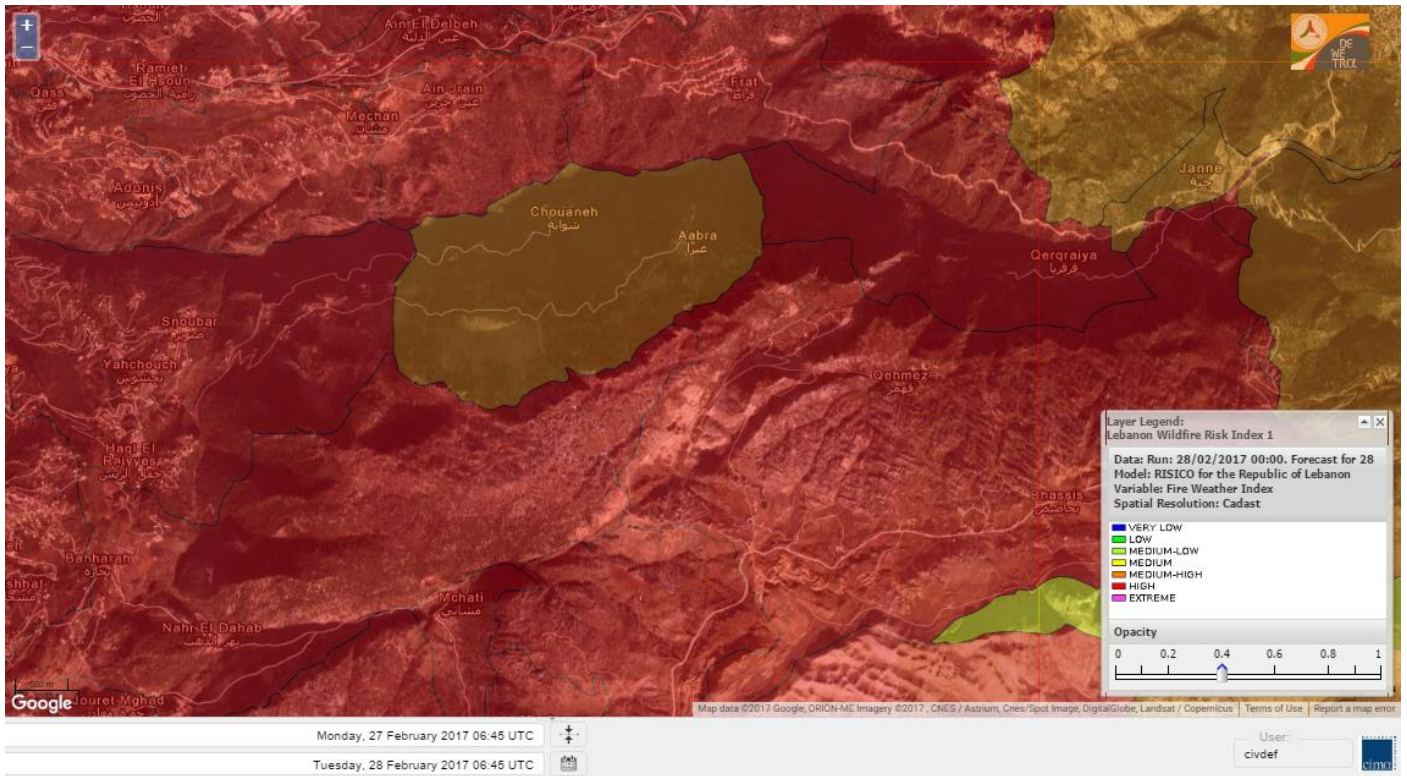

Jabal Moussa Reserve Forecast for 28 February 2017