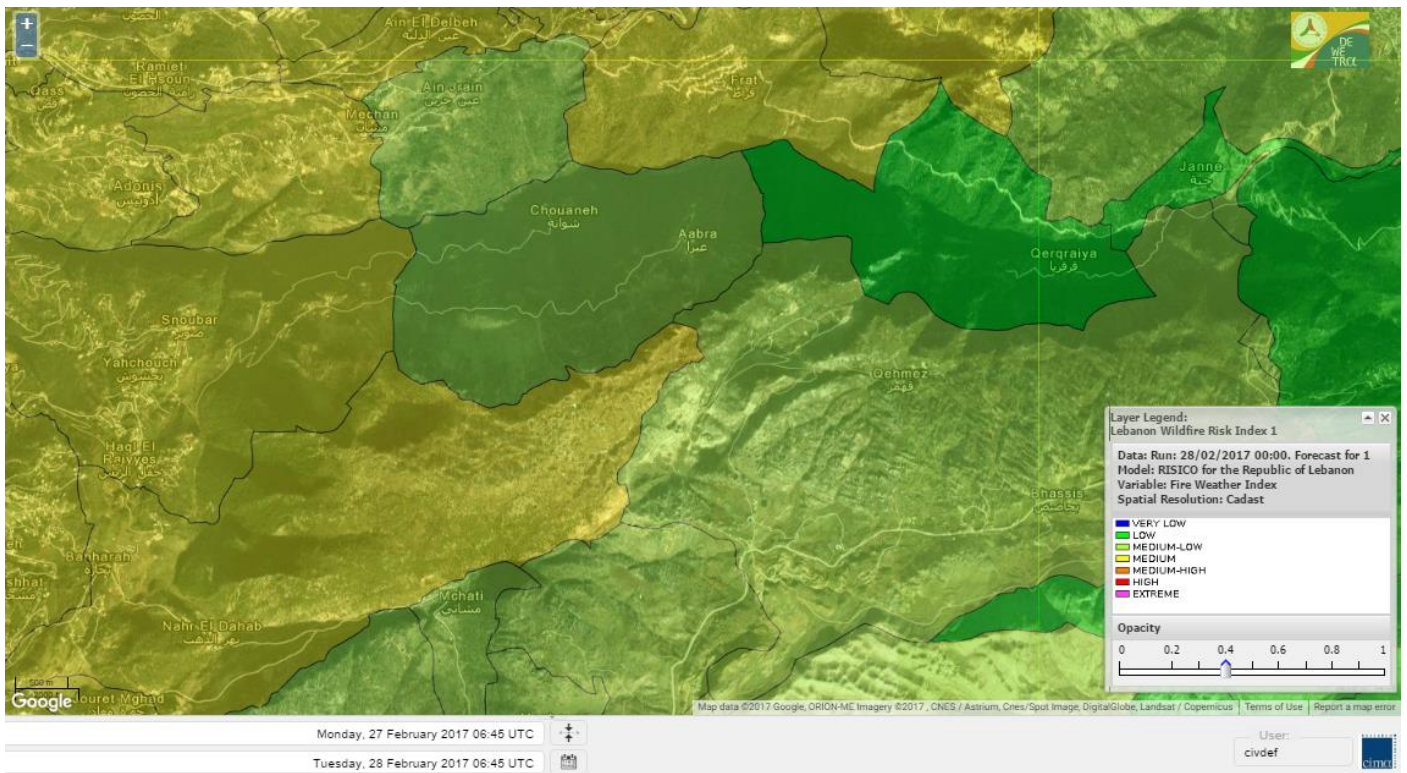

Jabal Moussa Reserve Forecast for 1 Mars 2017