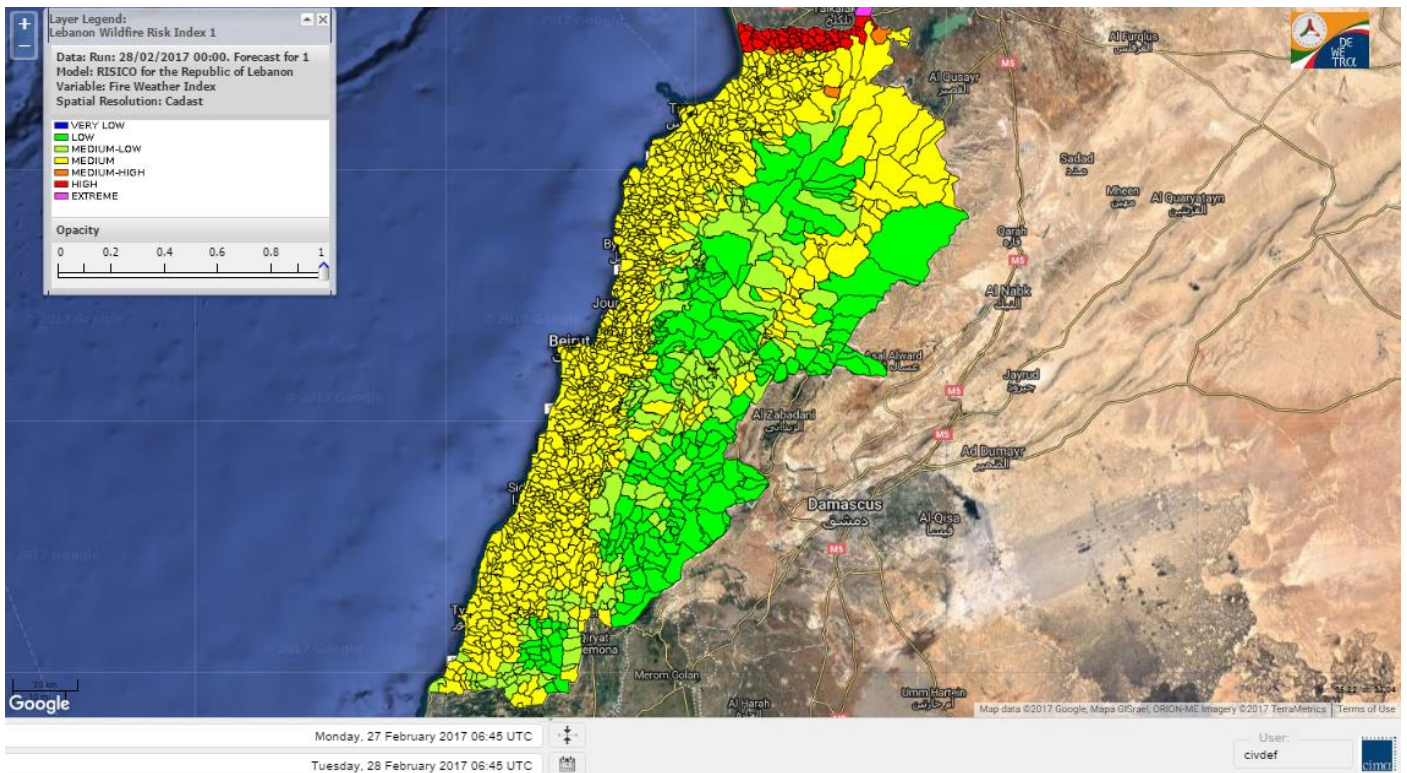

Beirut, 28 February 2017

FIRE RISK INDEX

Lebanon temperature for 28 February 2017

Lebanon humidity for 28 February 2017

Lebanon for 28 February 2017

Lebanon for 1 Mars 2017

Lebanon for 2 Mars 2017

Shouf Biosphere Reserve Forecast for 28 February 2017