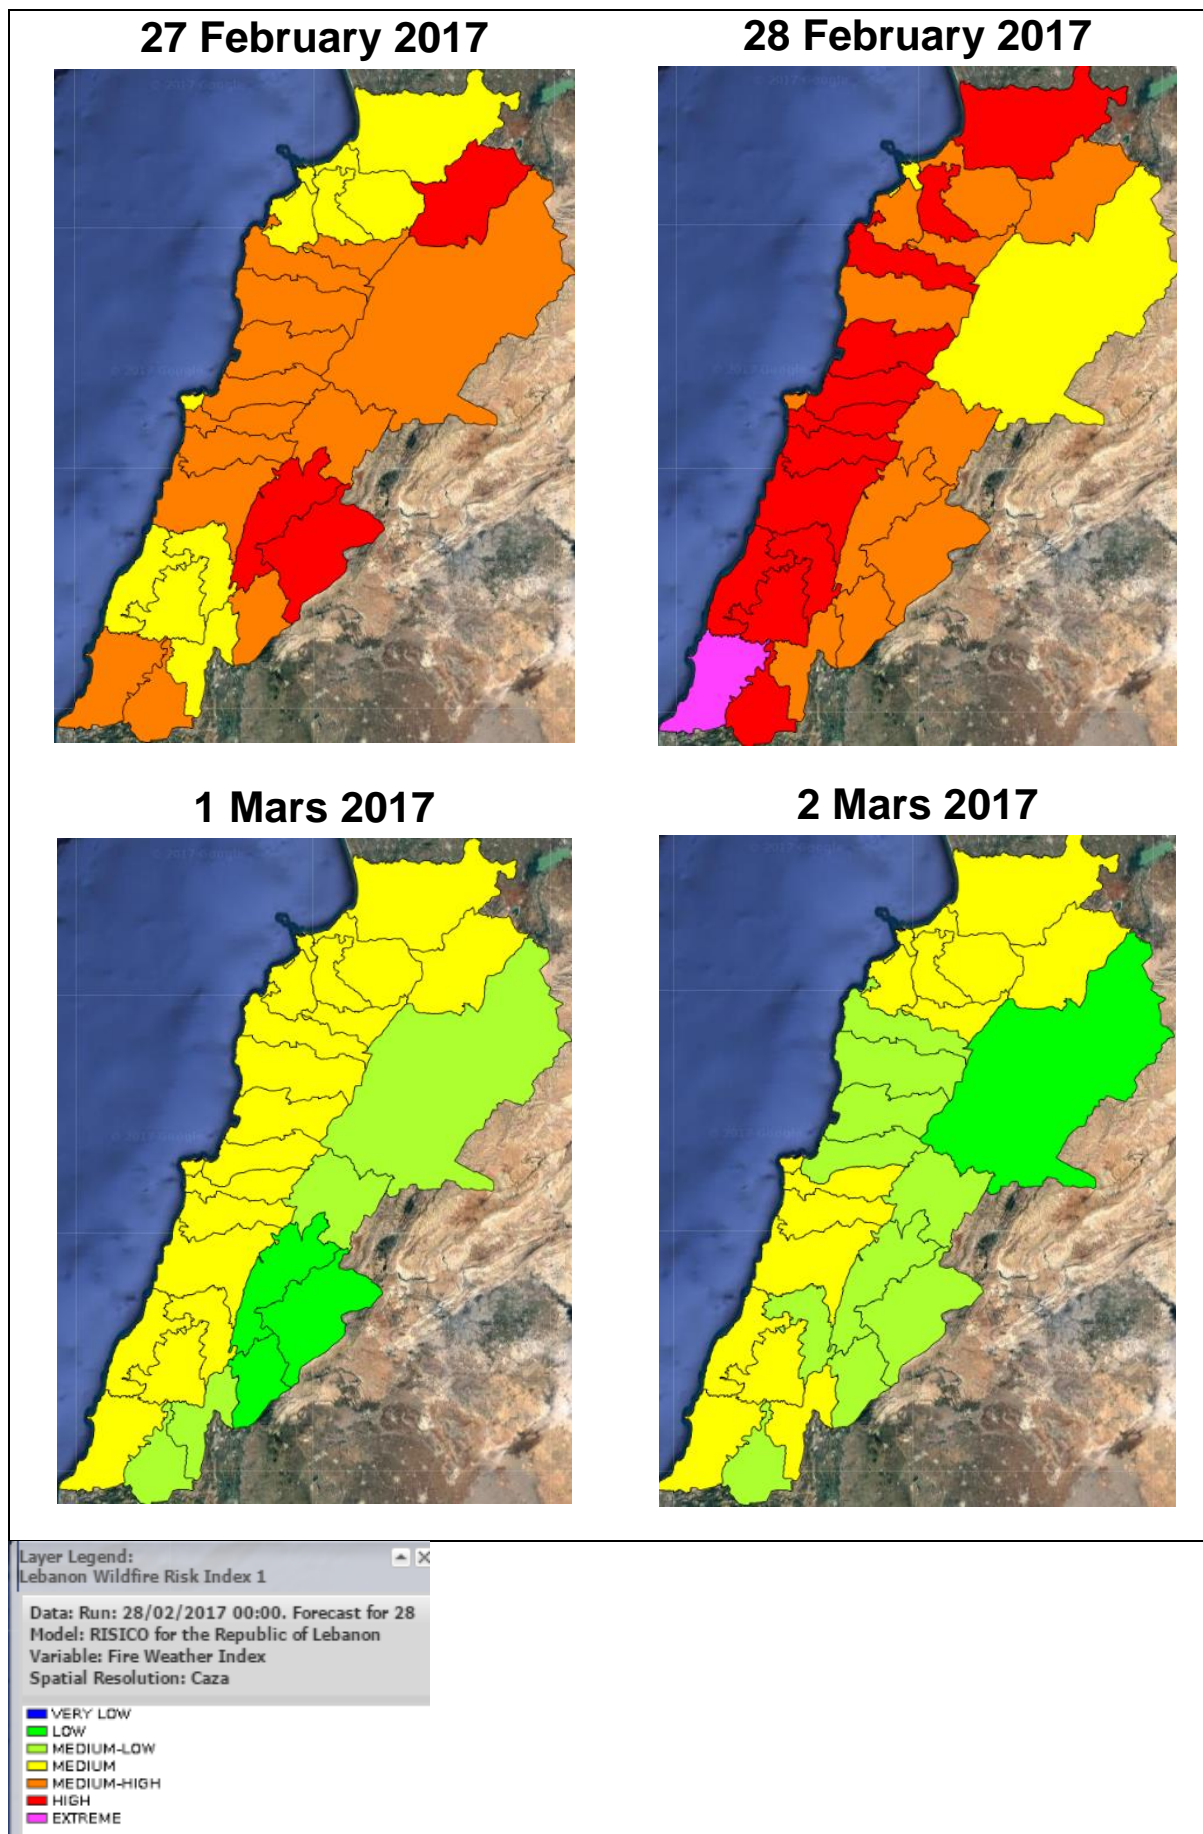

FIRE RISK INDEX