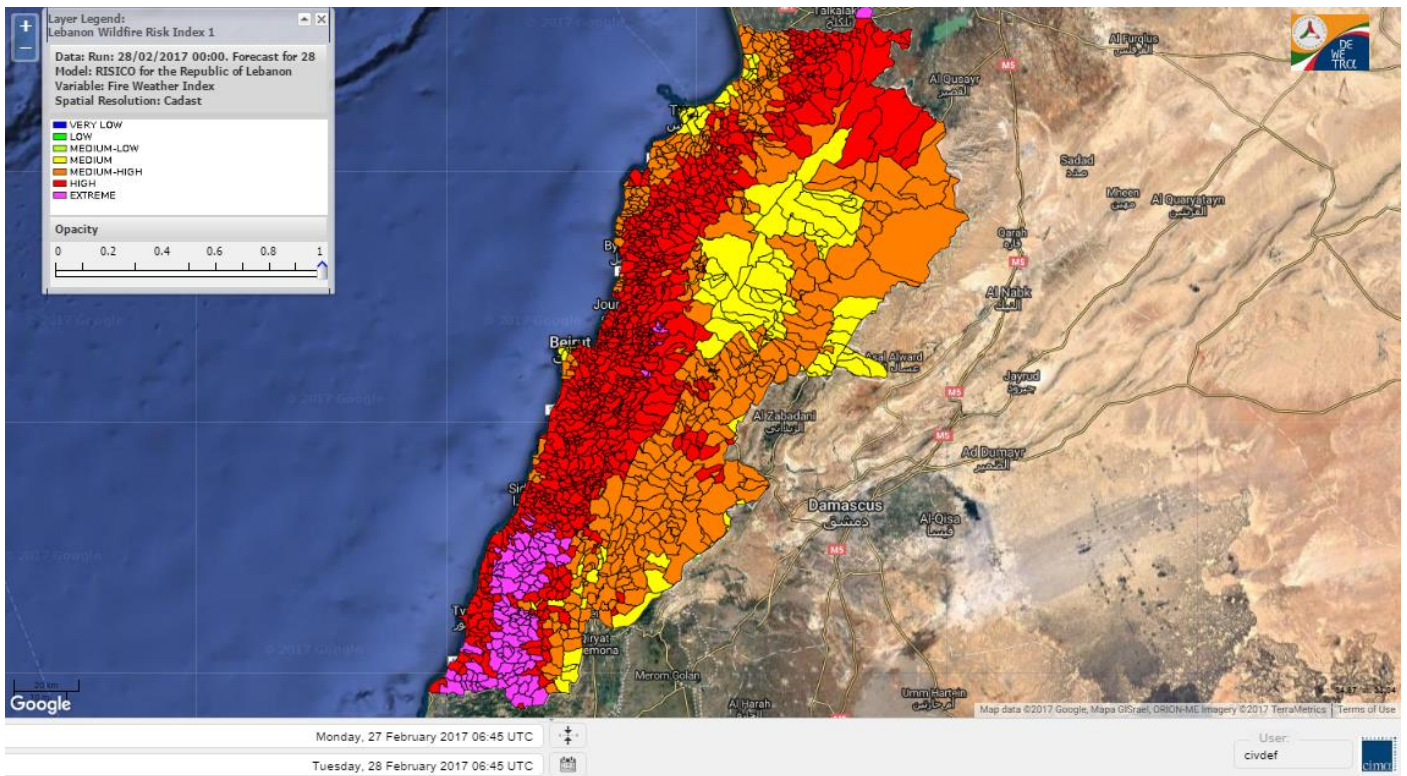

Lebanon for 28 February 2017