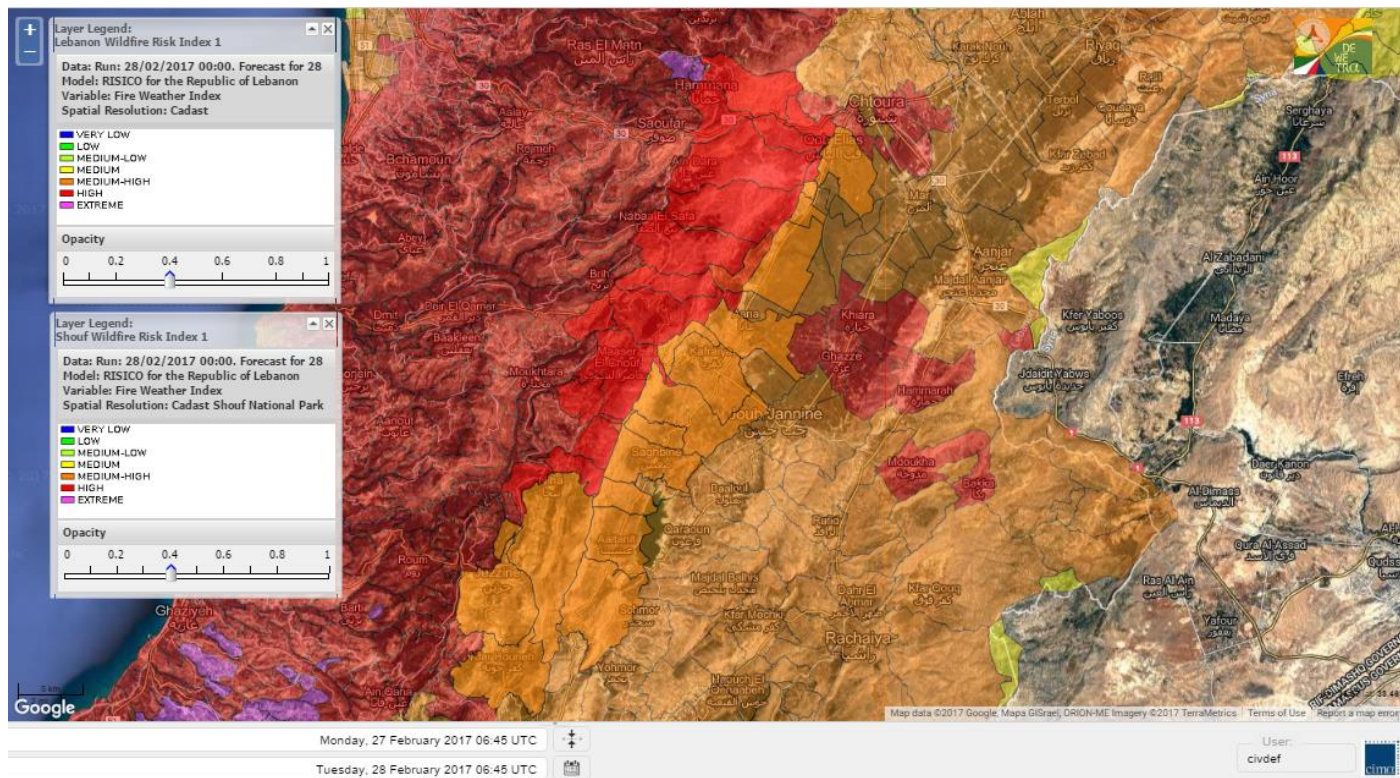

Shouf Biosphere Reserve Forecast for 28 February 2017