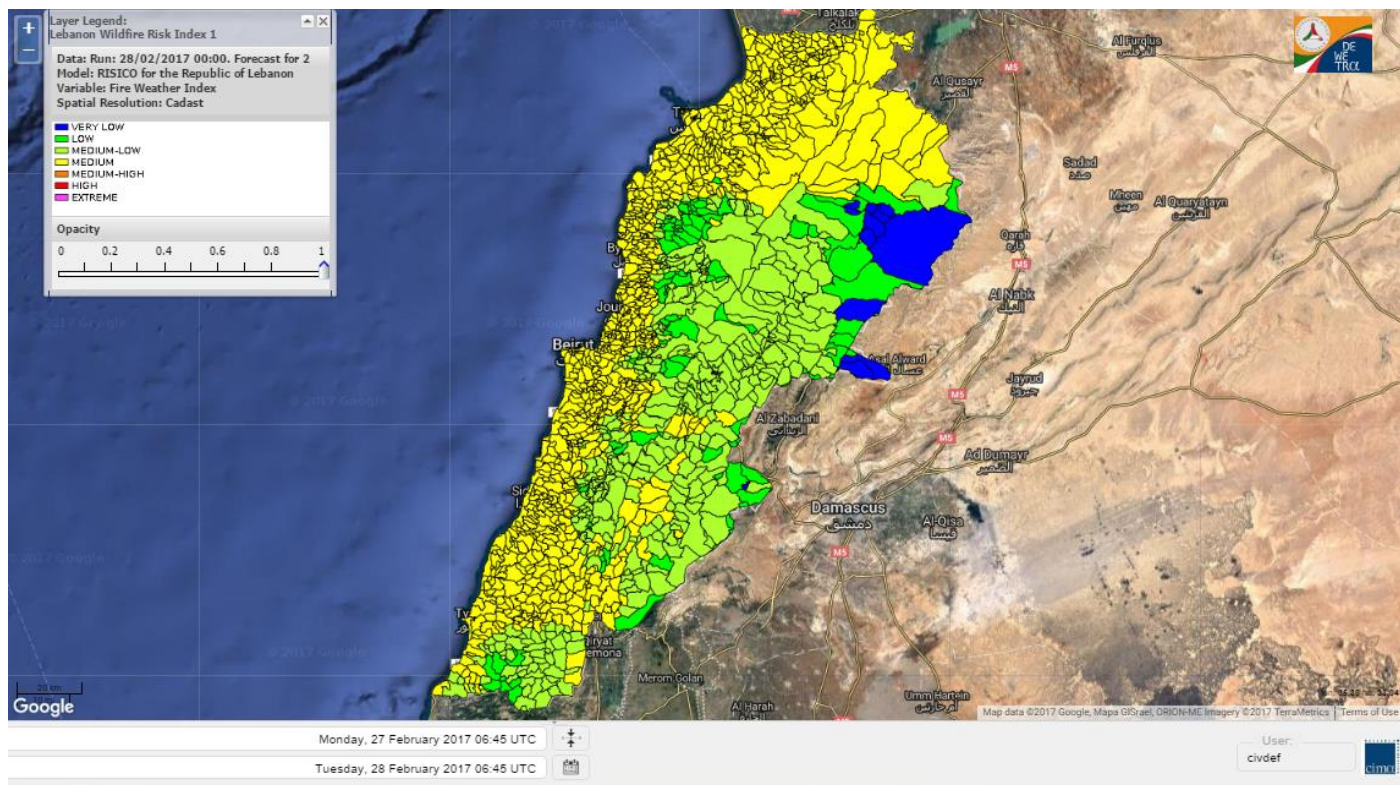

Beirut, 28 February 2017

FIRE RISK INDEX

Lebanon temperature for 28 February 2017

Lebanon humidity for 28 February 2017

Lebanon for 28 February 2017

Lebanon for 1 Mars 2017

Lebanon for 2 Mars 2017

Shouf Biosphere Reserve Forecast for 28 February 2017