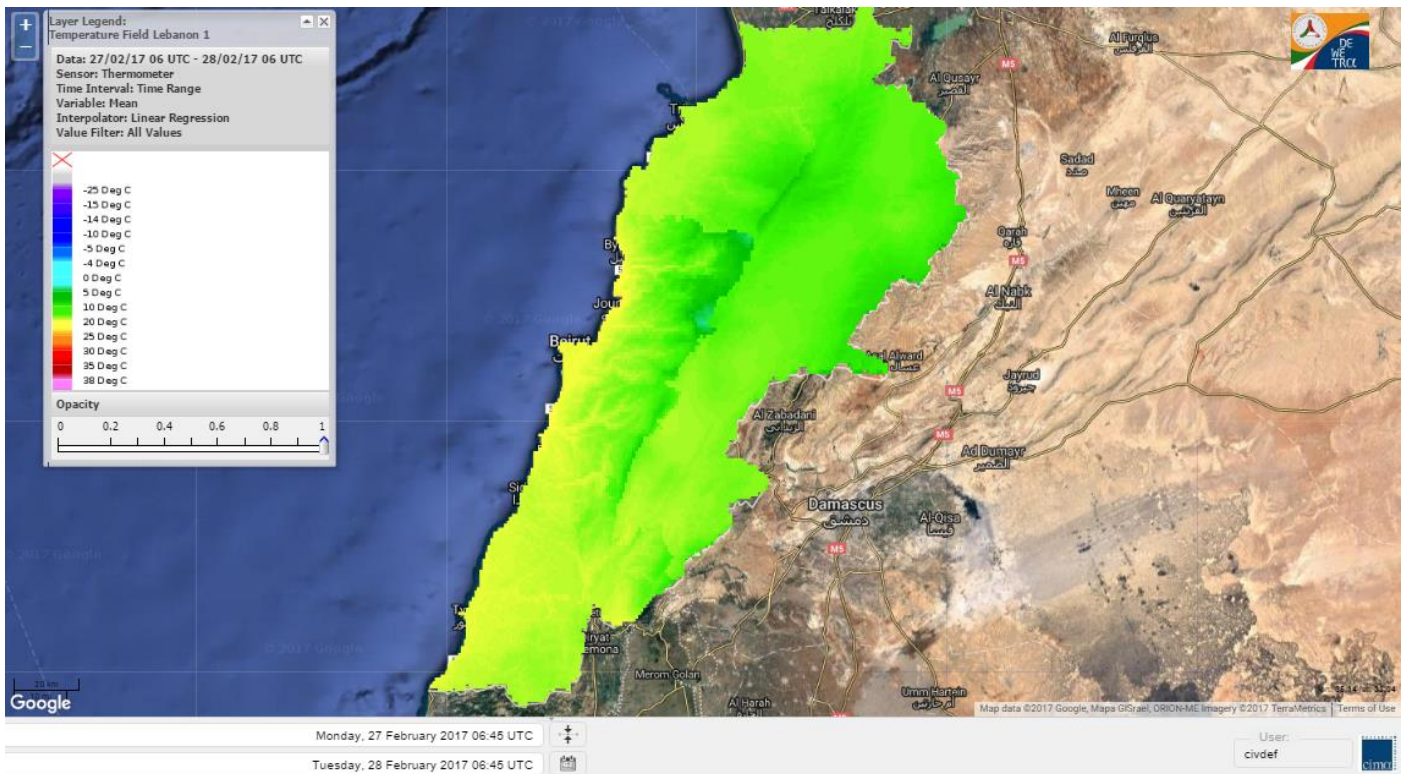

Lebanon temperature for 28 February 2017