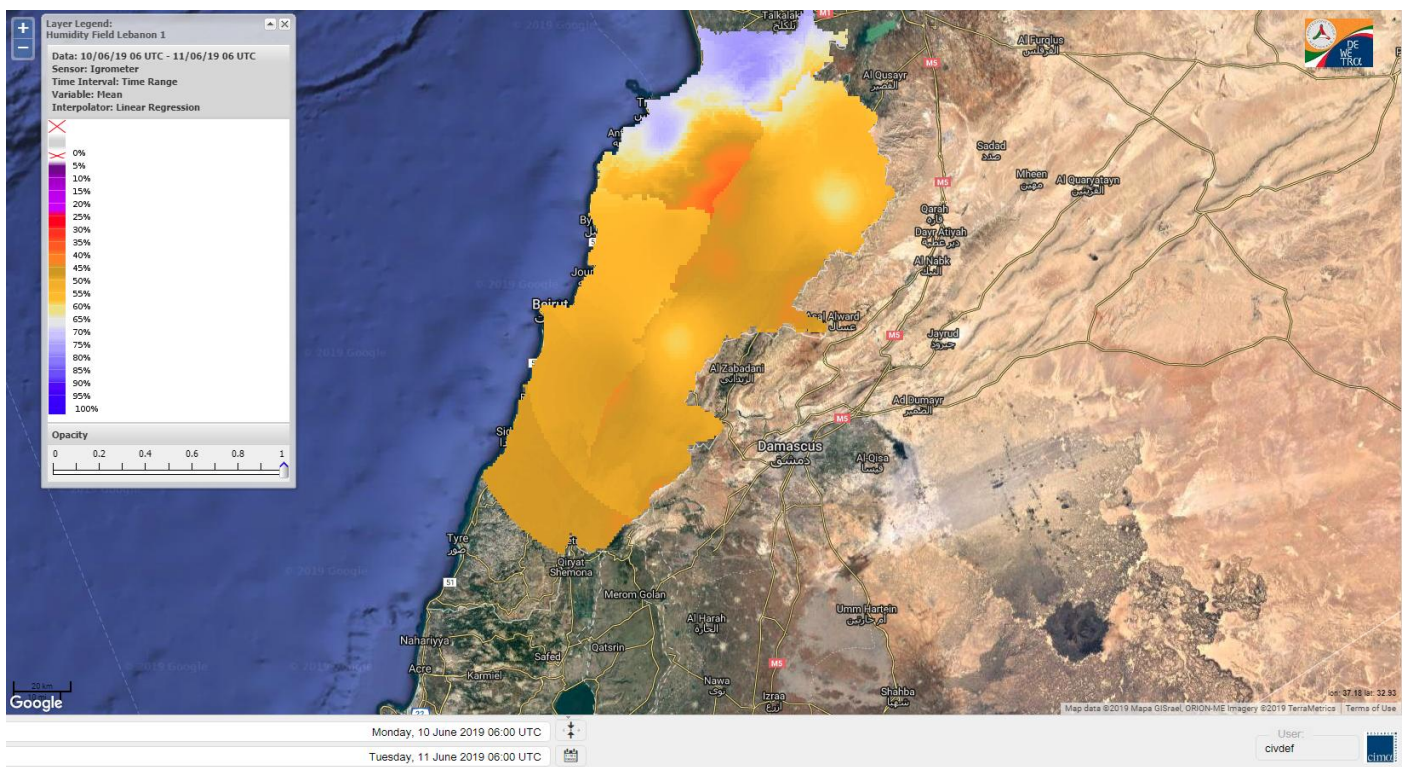

Lebanon humidity for Lebanon 11 June 2019