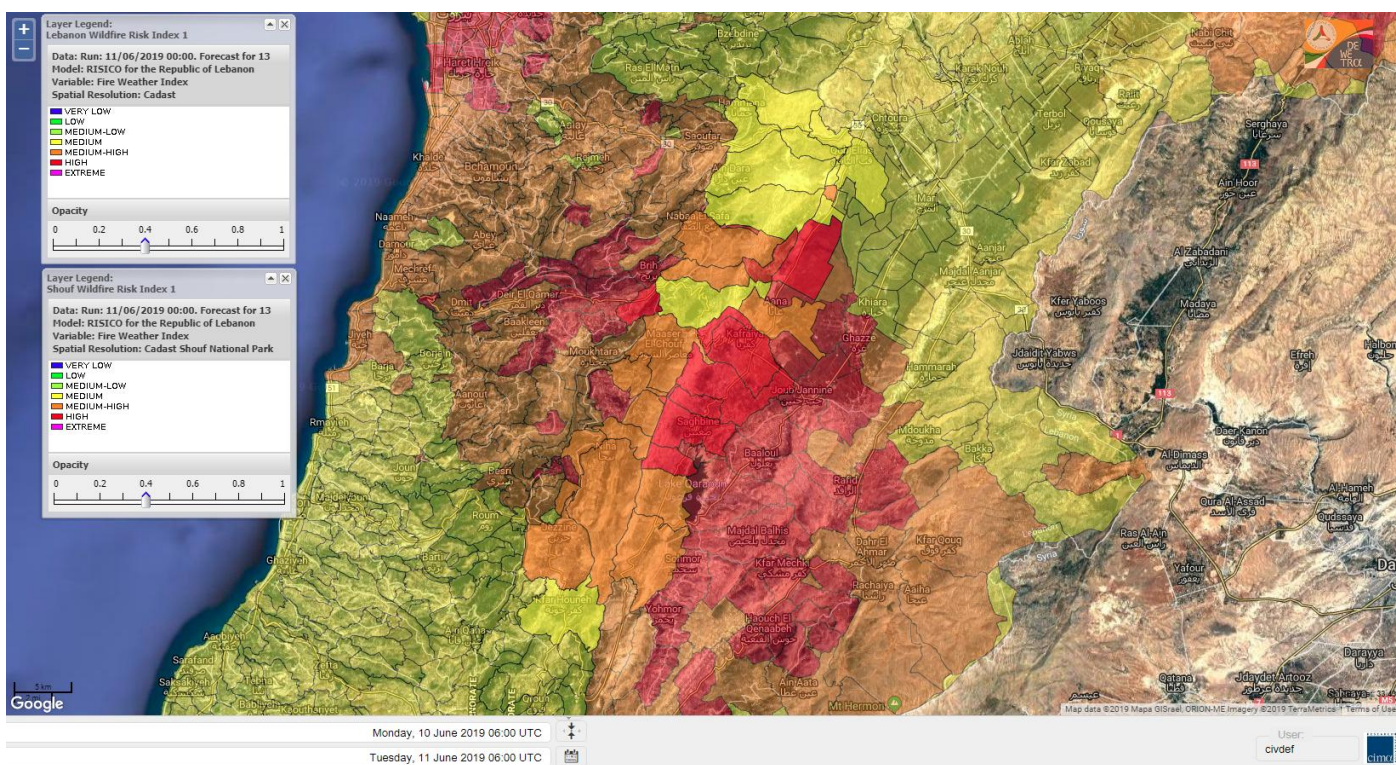

Shouf Biosphere Reserve Forecast for 13 June 2019