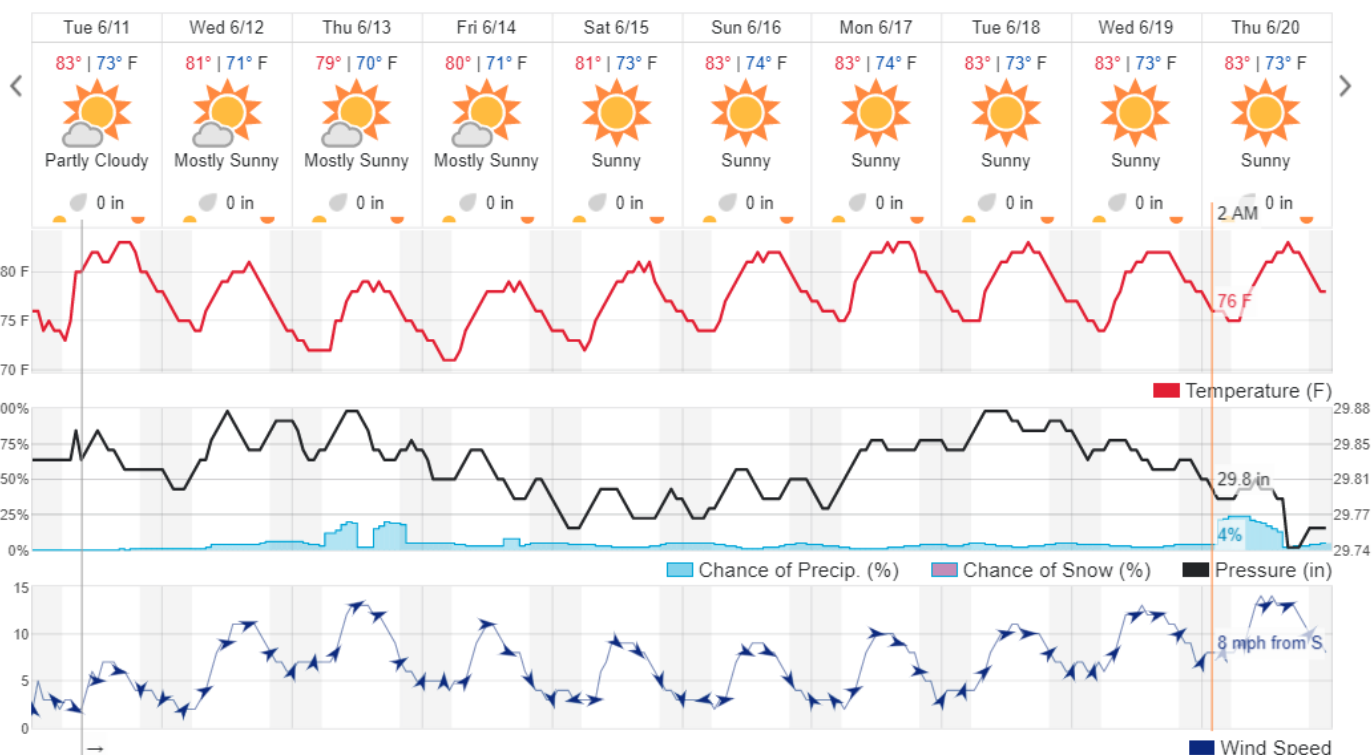

Beirut, LB

80° ACHRAFIEH, RIZK STATION | CHANGE

TODAY

HOURLY

10-DAY

CALENDAR

HISTORY

WUNDERMAP

Customize