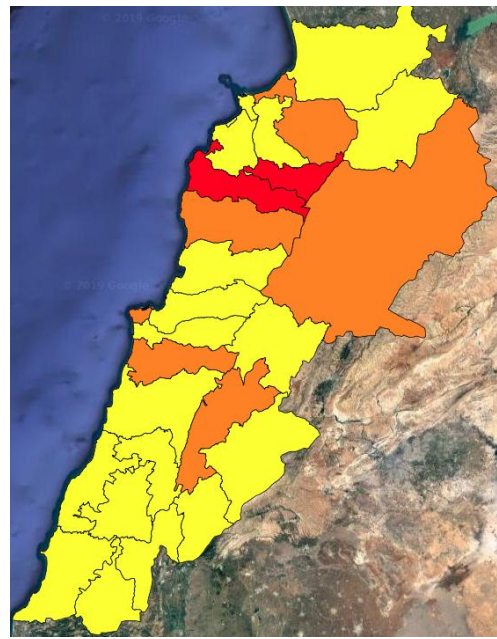

11 June 2019