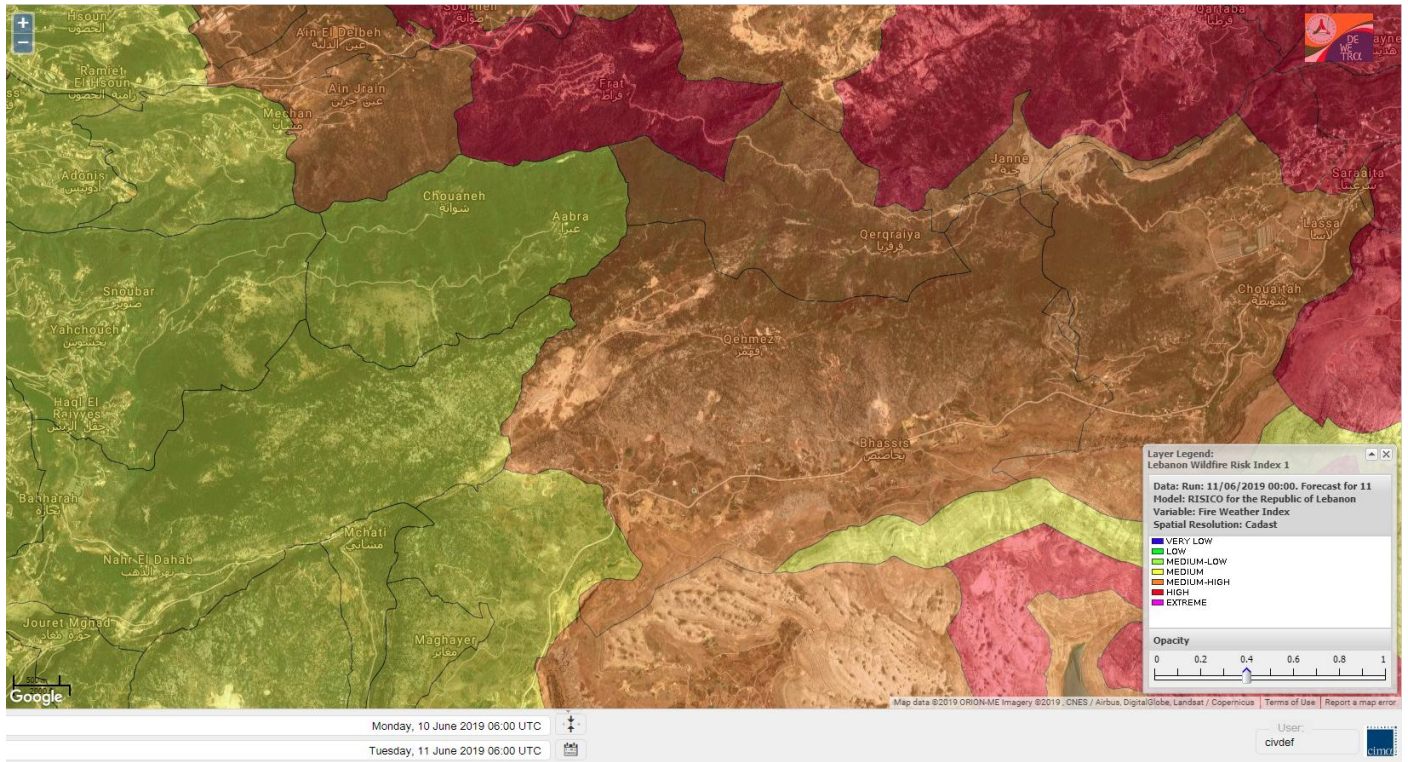

Jabal Moussa Reserve Forecast for 11 June 2019