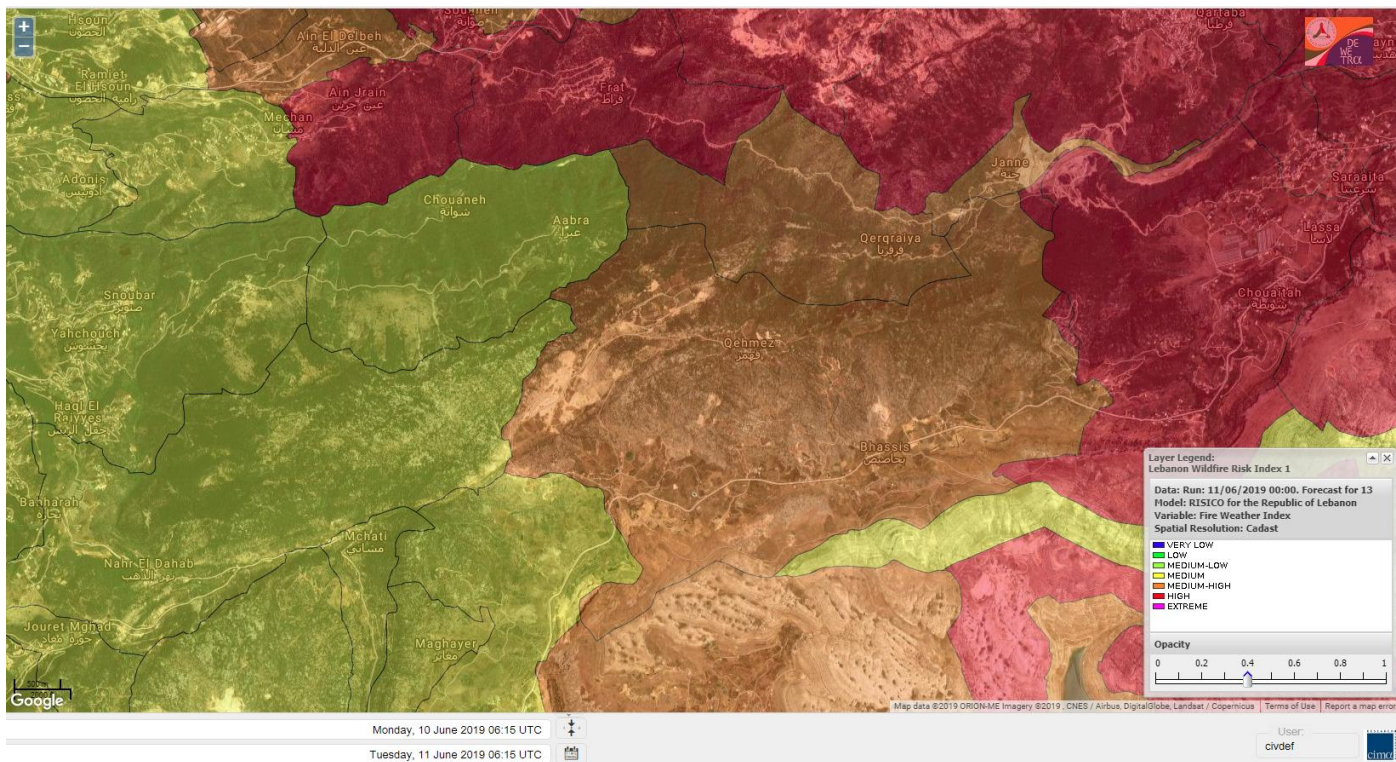

Jabal Moussa Reserve Forecast for 13 June 2019