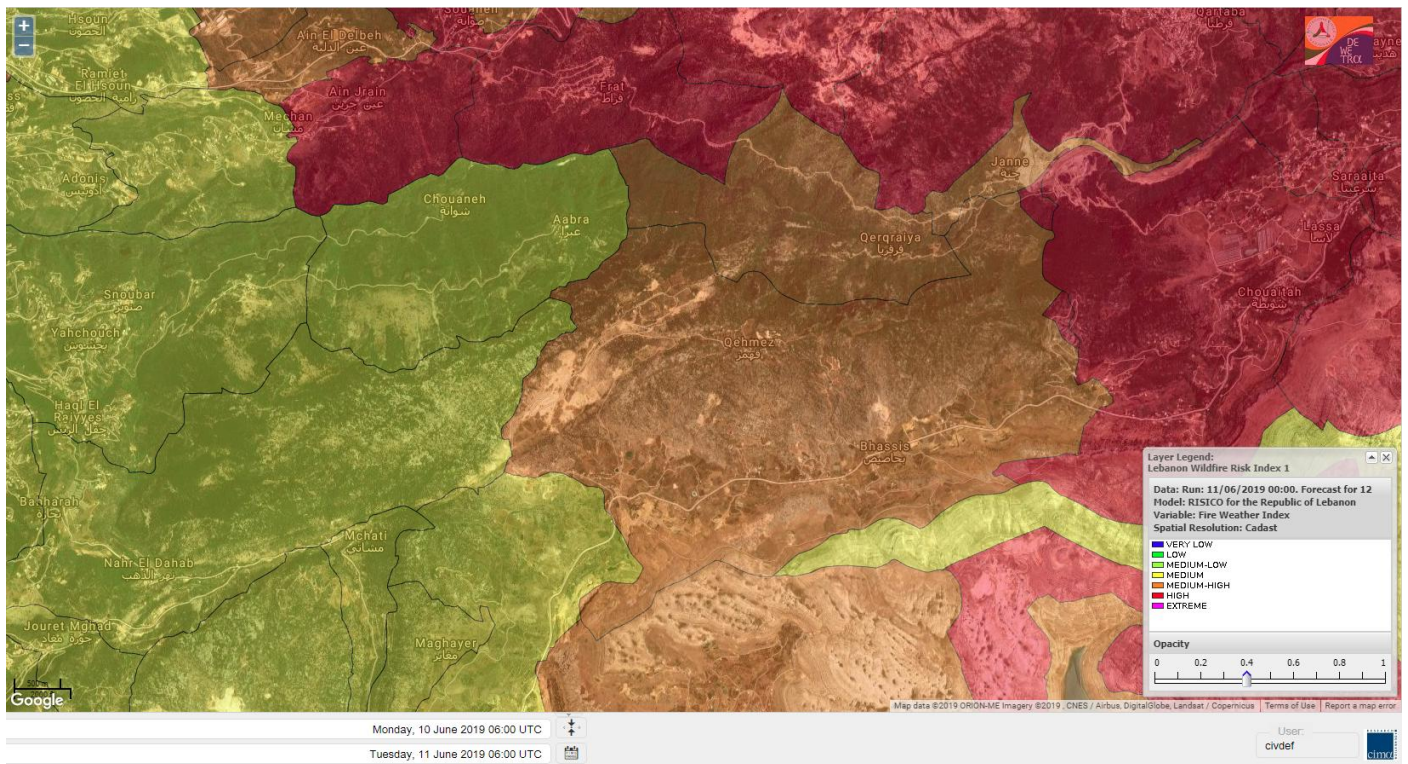

Jabal Moussa Reserve Forecast for 12 June 2019