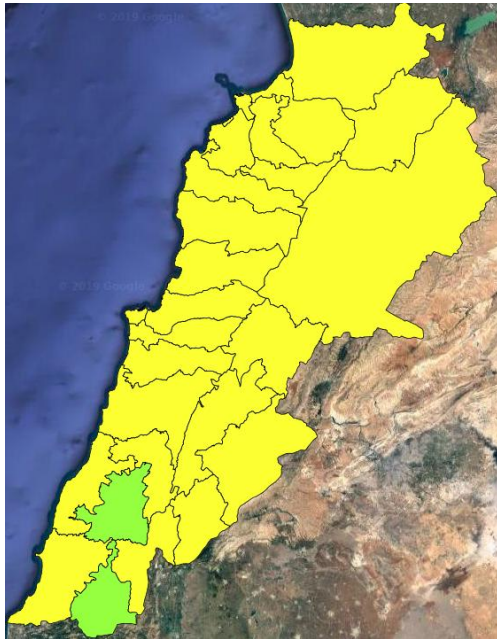

FIRE RISK INDEX

10 June 2019