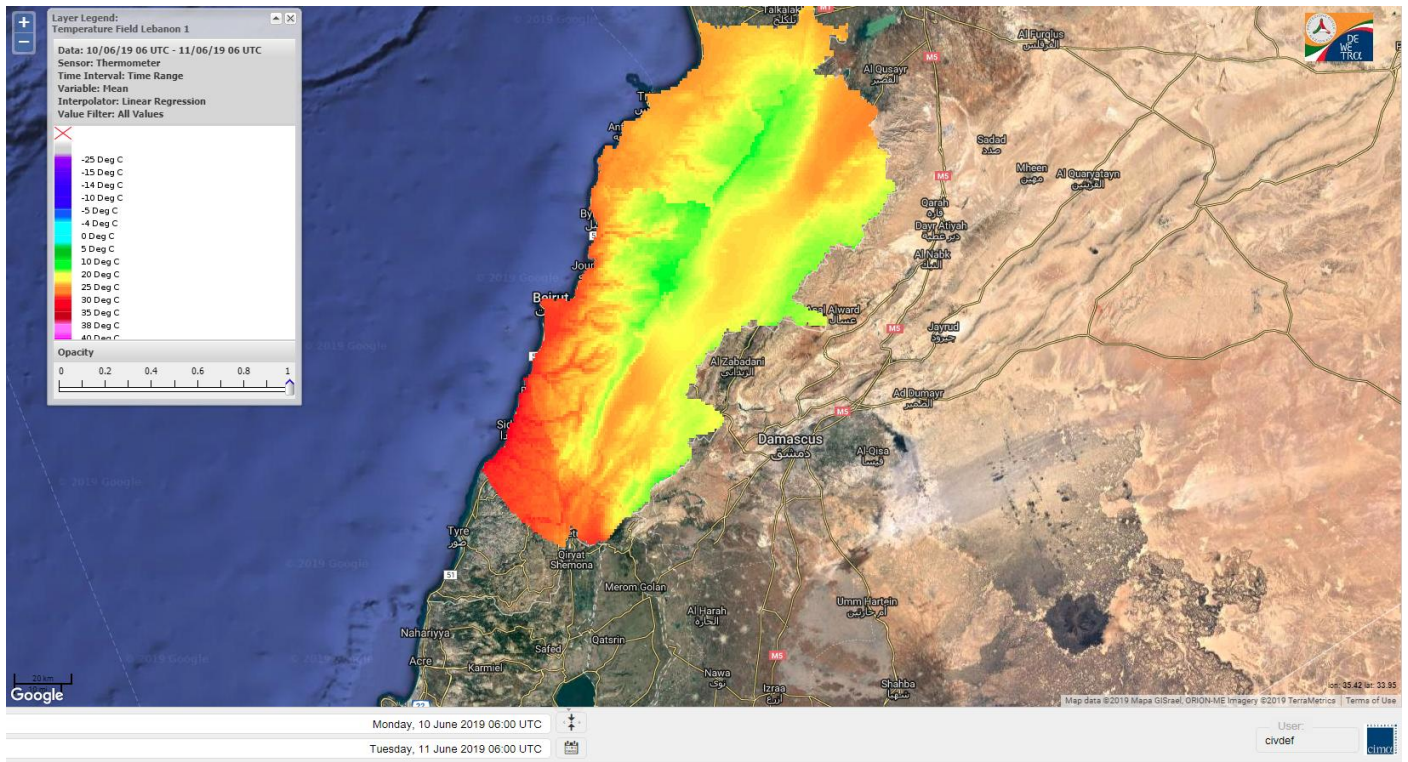

Lebanon temperature for Lebanon 11 June 2019