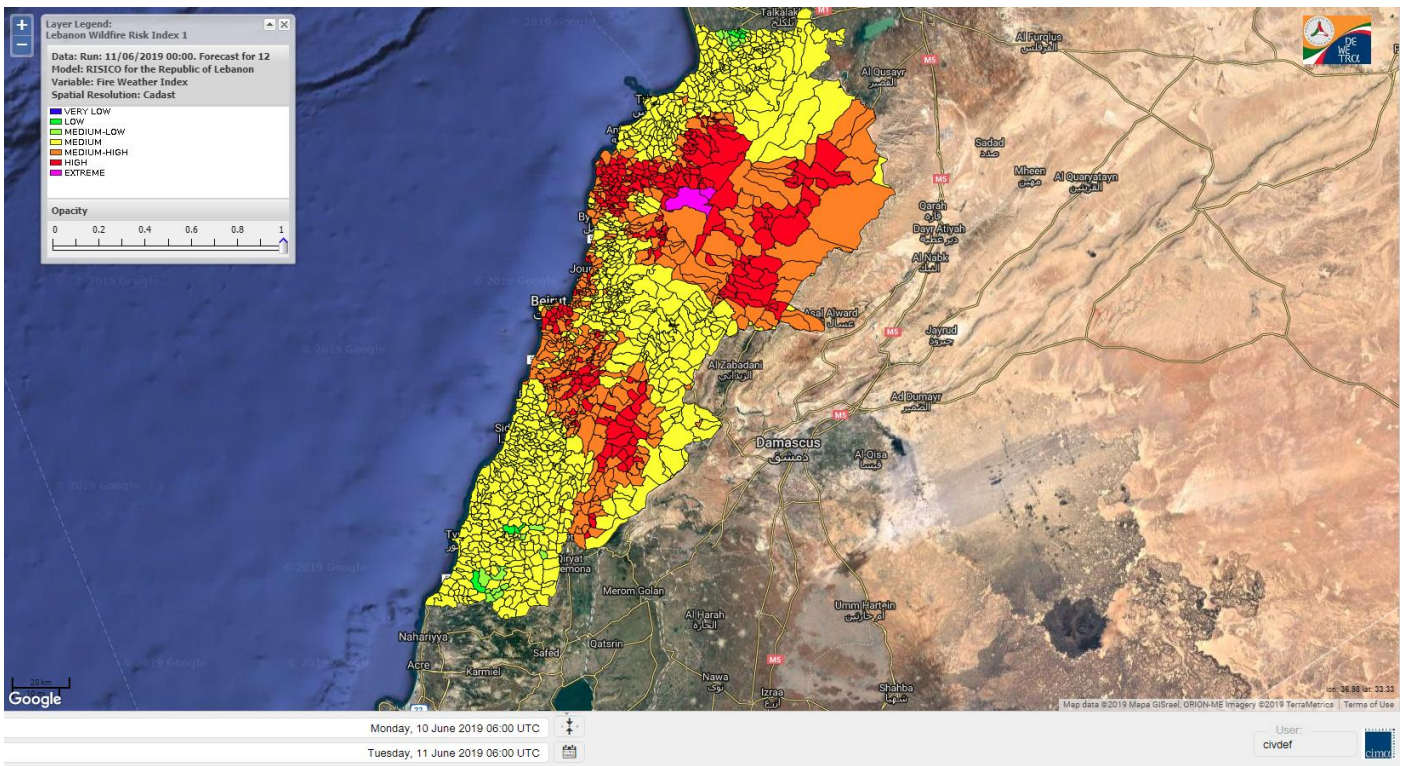

Lebanon for 12 June 2019