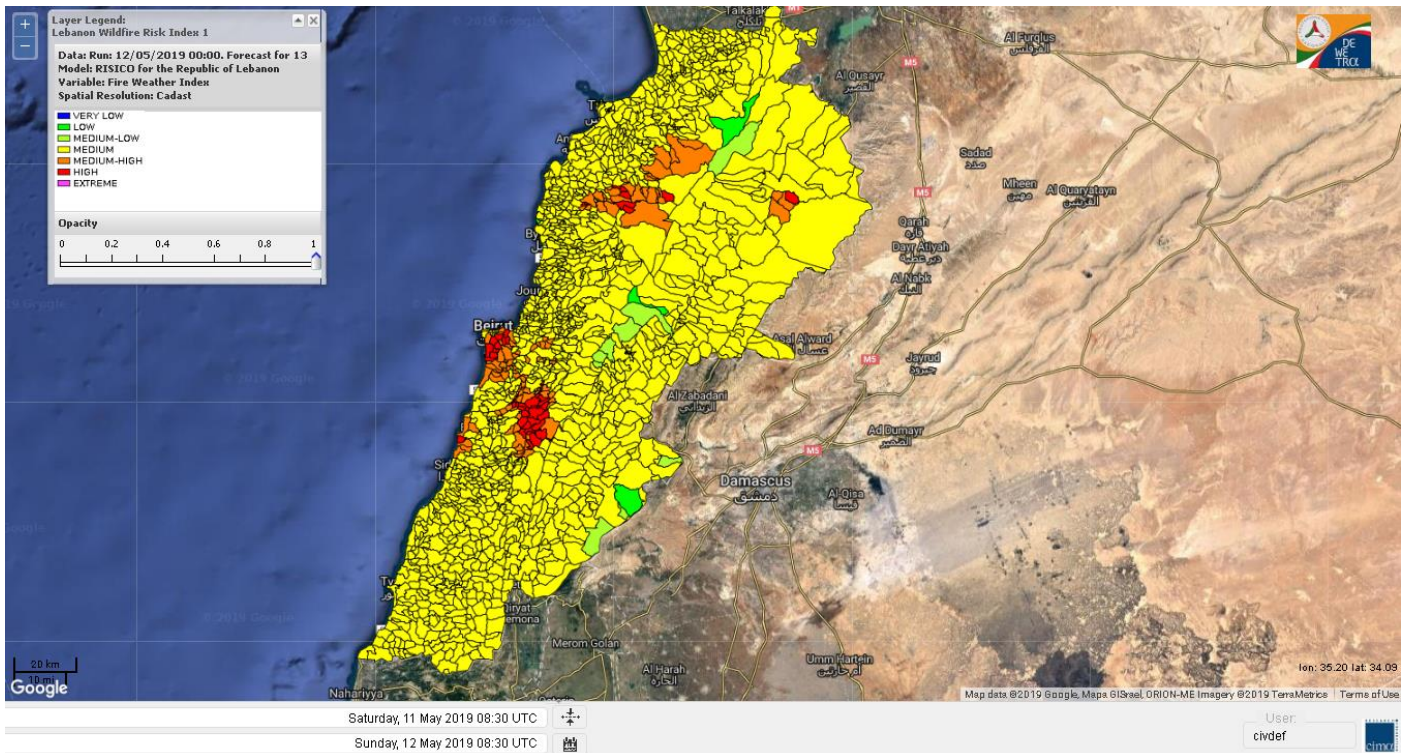

Lebanon for 13 May 2019