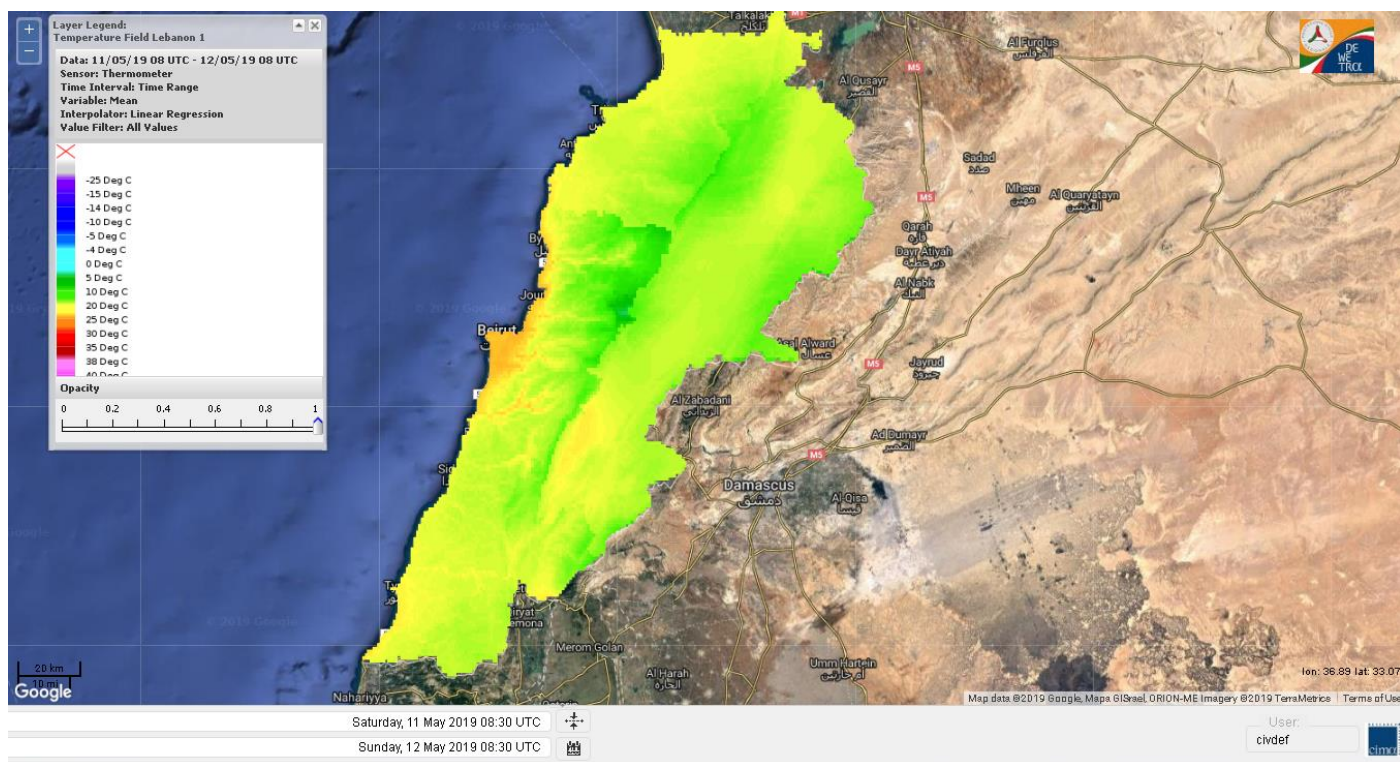

Lebanon temperature for 12 May 2019