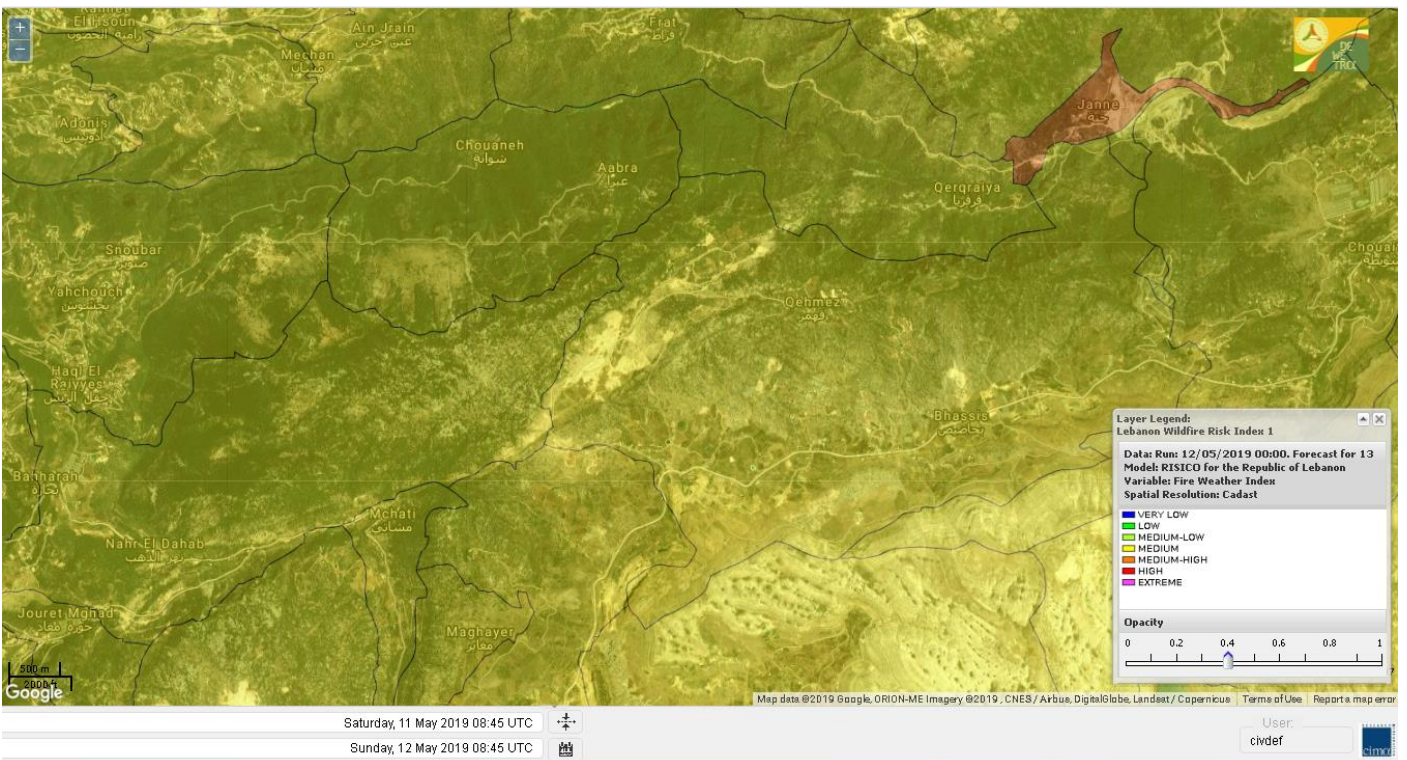

Shouf Biosphere Reserve Forecast for 12 May 2019

Shouf Biosphere Reserve Forecast for 13 May 2019

Shouf Biosphere Reserve Forecast for 14 May 2019

Jabal Moussa Reserve Forecast for 12 May 2019

Jabal Moussa Reserve Forecast for 13 May 2019