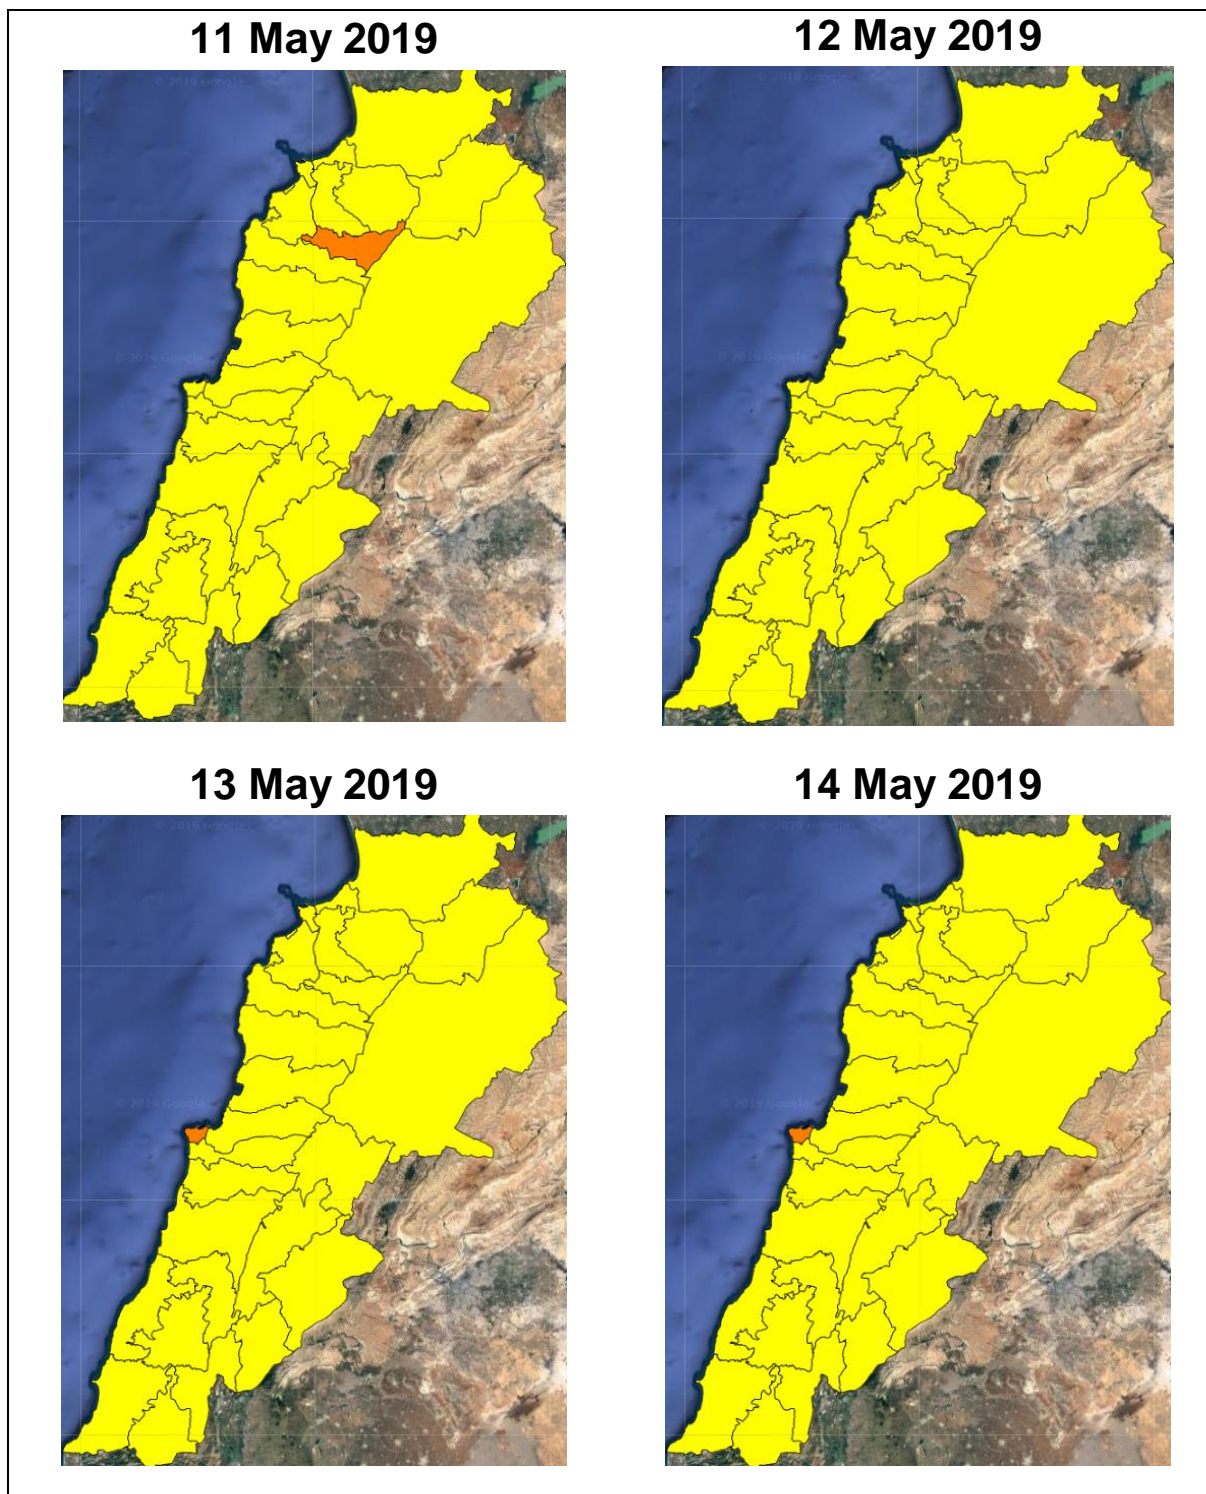

FIRE RISK INDEX

Layer Legend:
Lebanon Wildfire Risk Index 1

Data: Run: 12/05/2019 00:00. Forecast for 12
Model: RISICO for the Republic of Lebanon
Variable: Fire Weather Index
Spatial Resolution: Caza

- VERY LOW
- LOW
- MEDIUM-LOW
- MEDIUM
- MEDIUM-HIGH
- HIGH
- EXTREME