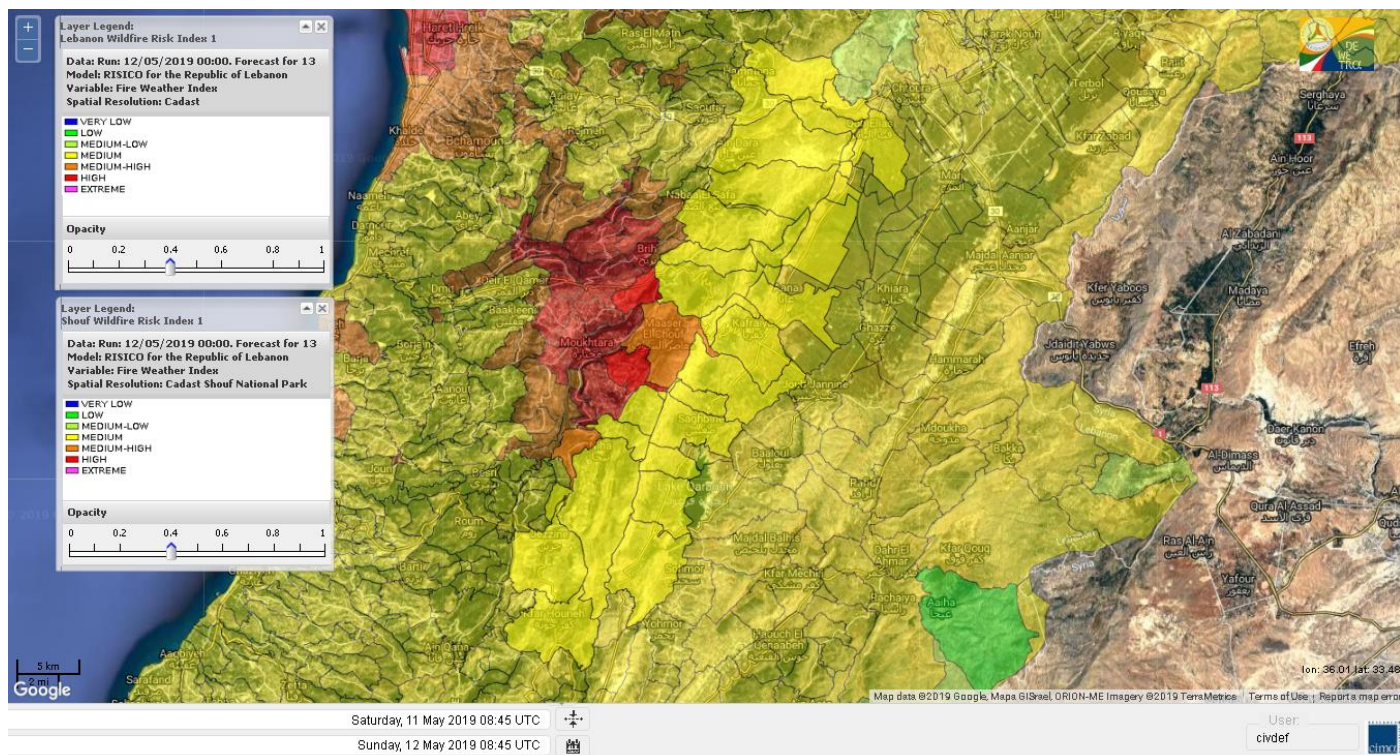

Shouf Biosphere Reserve Forecast for 13 May 2019