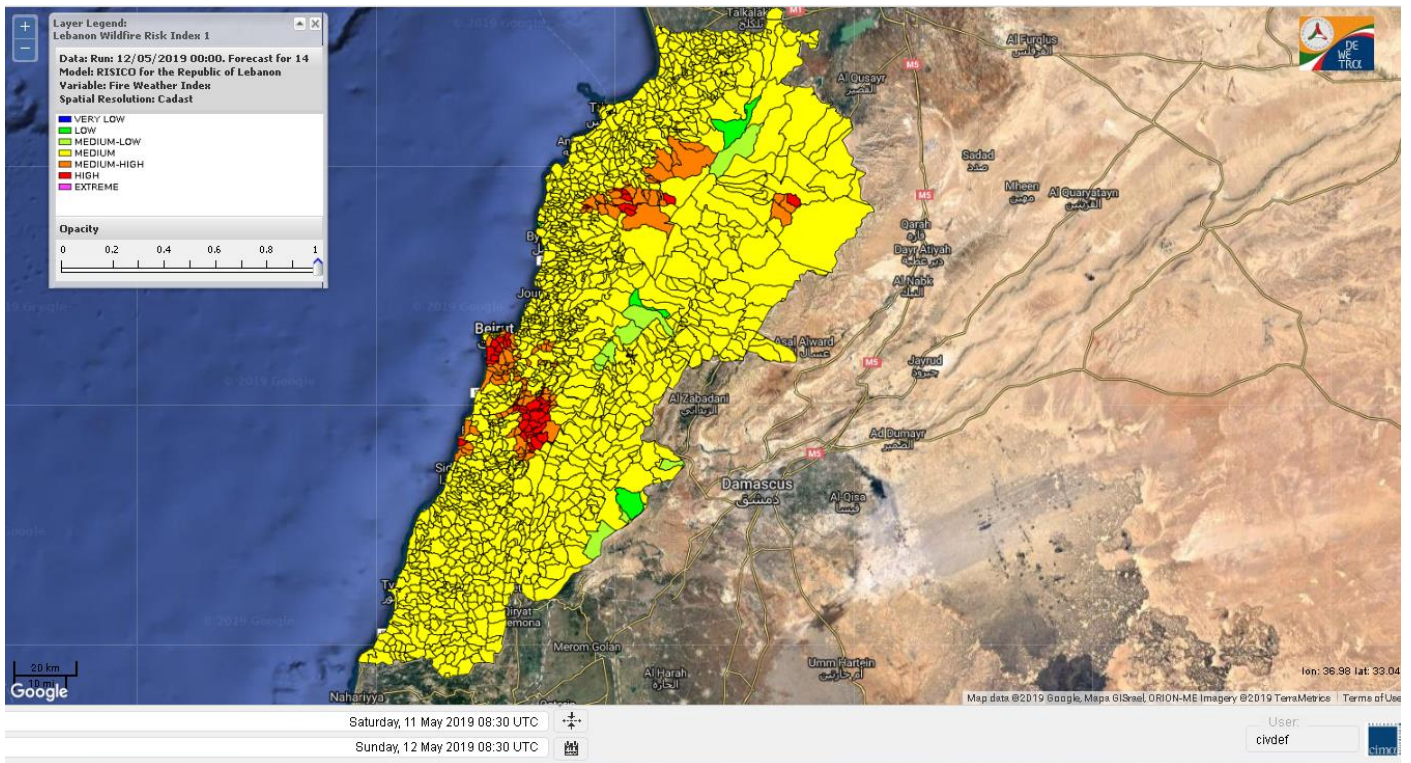

Lebanon for 14 May 2019