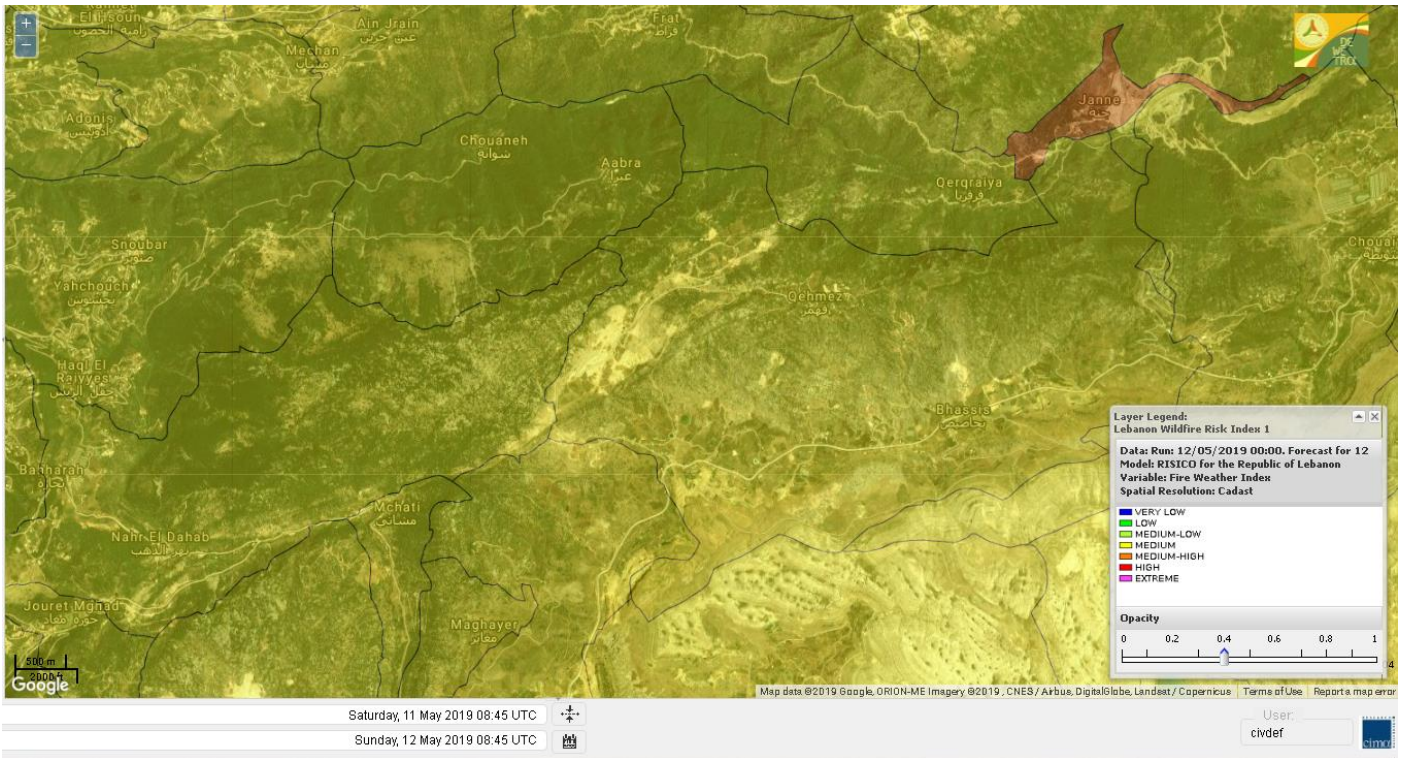

Shouf Biosphere Reserve Forecast for 12 May 2019

Shouf Biosphere Reserve Forecast for 13 May 2019

Shouf Biosphere Reserve Forecast for 14 May 2019

Jabal Moussa Reserve Forecast for 12 May 2019

Jabal Moussa Reserve Forecast for 13 May 2019