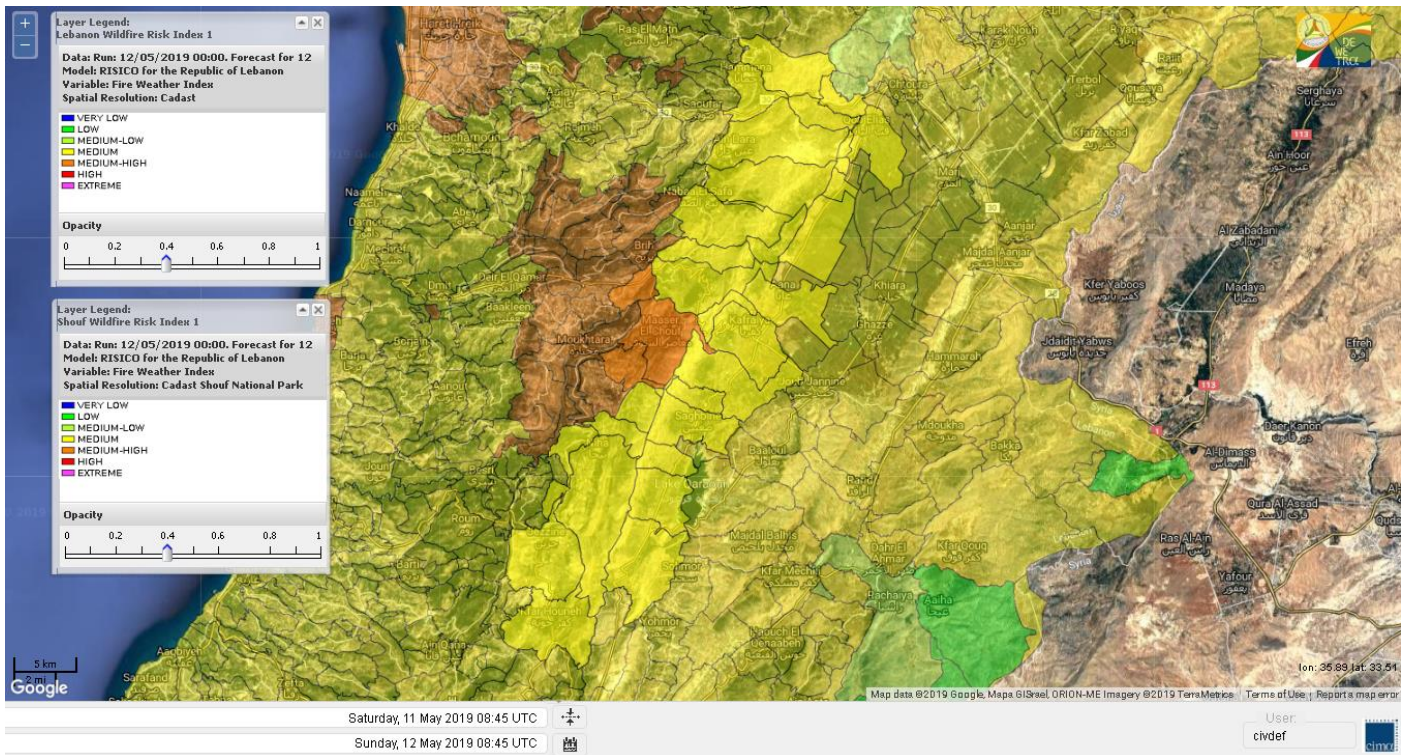

Shouf Biosphere Reserve Forecast for 12 May 2019