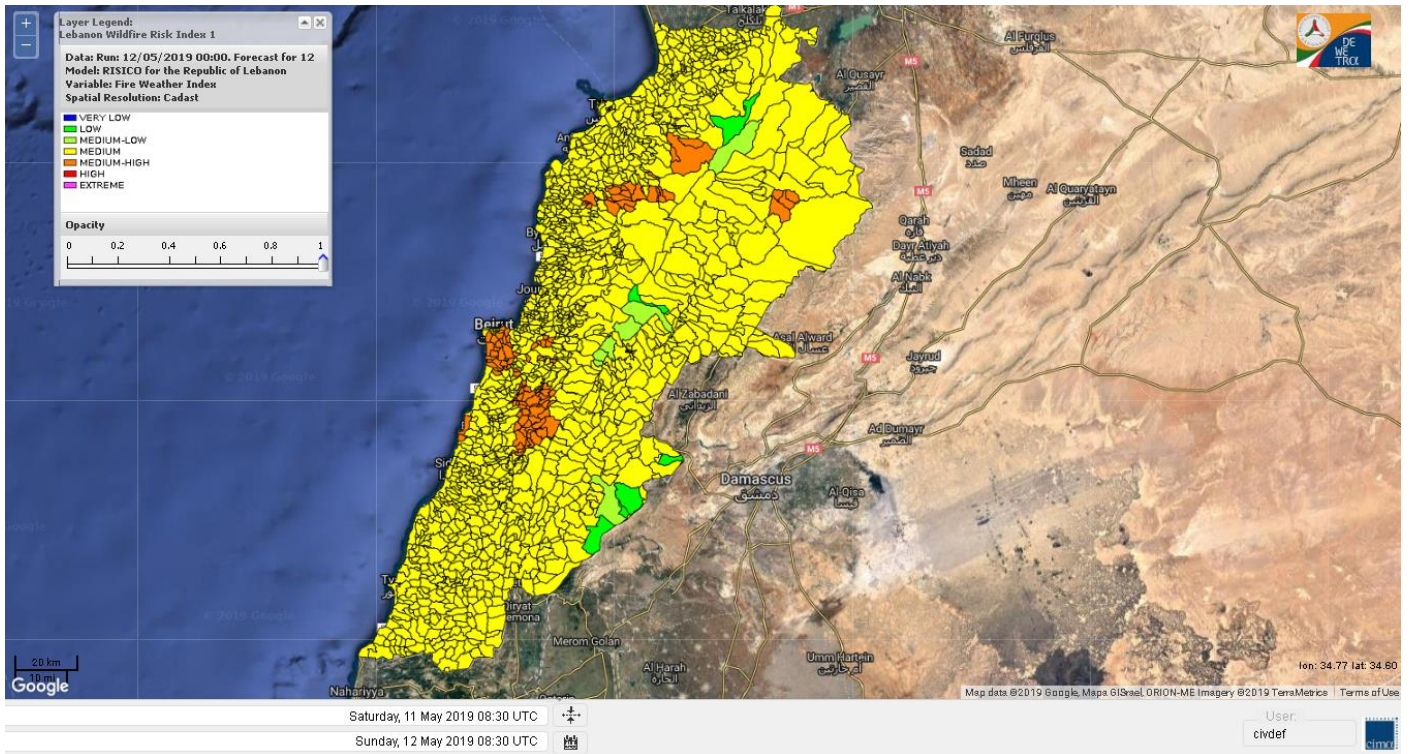

Lebanon for 12 May 2019