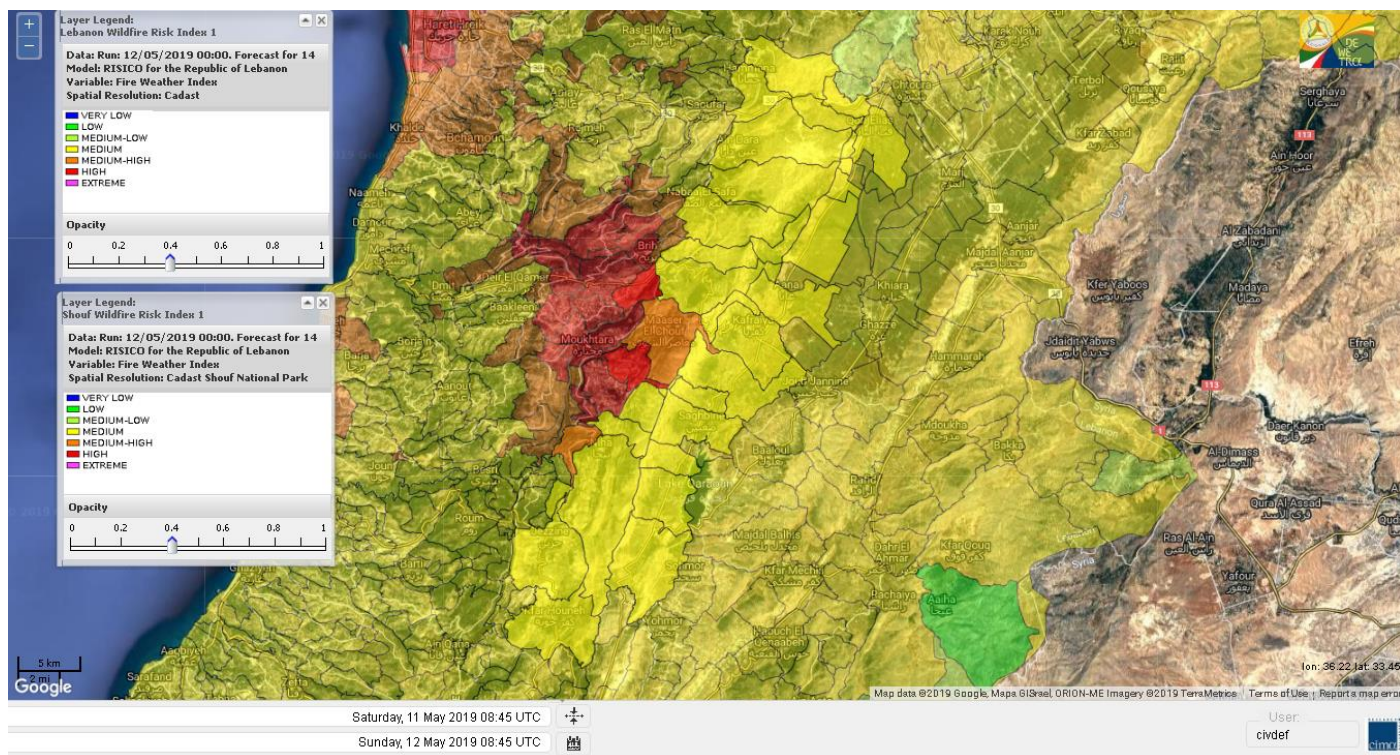

Shouf Biosphere Reserve Forecast for 14 May 2019