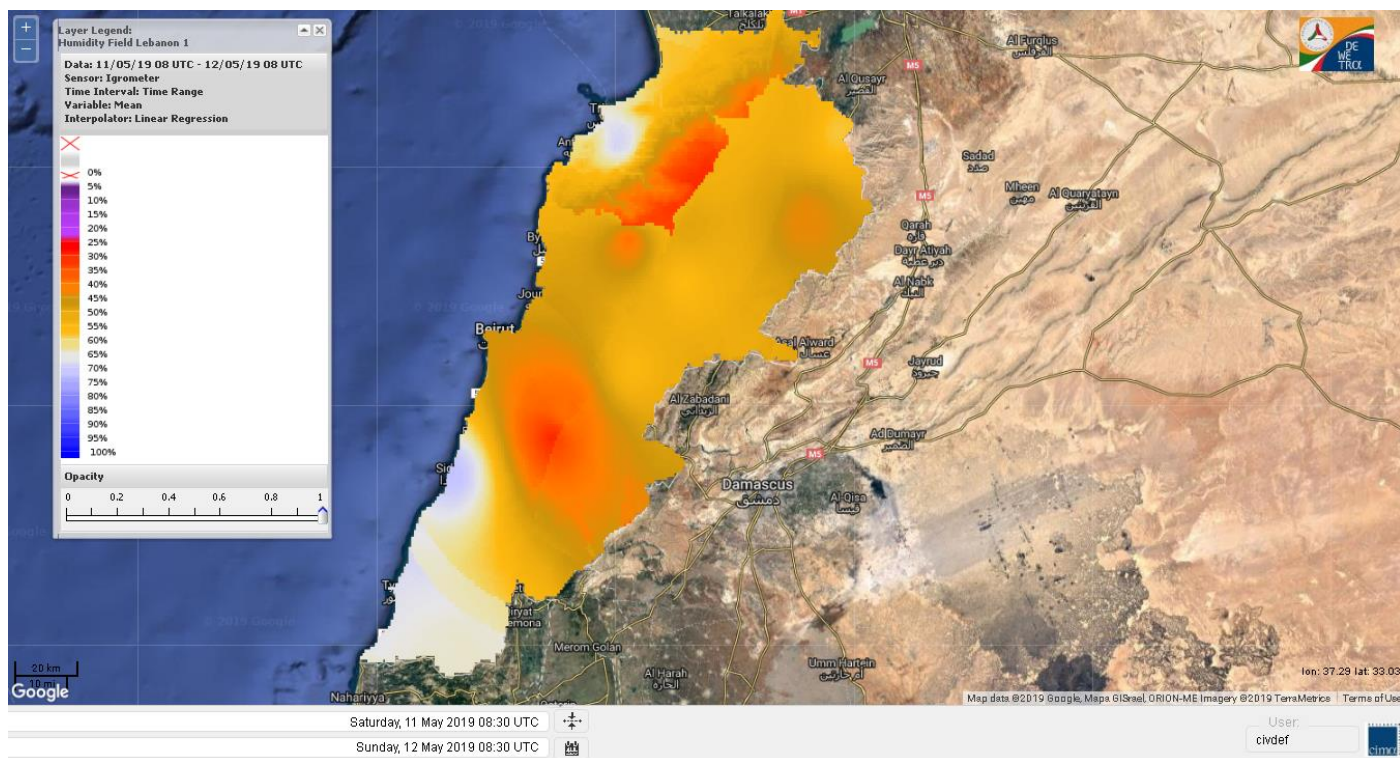

Lebanon humidity for 12 May 2019