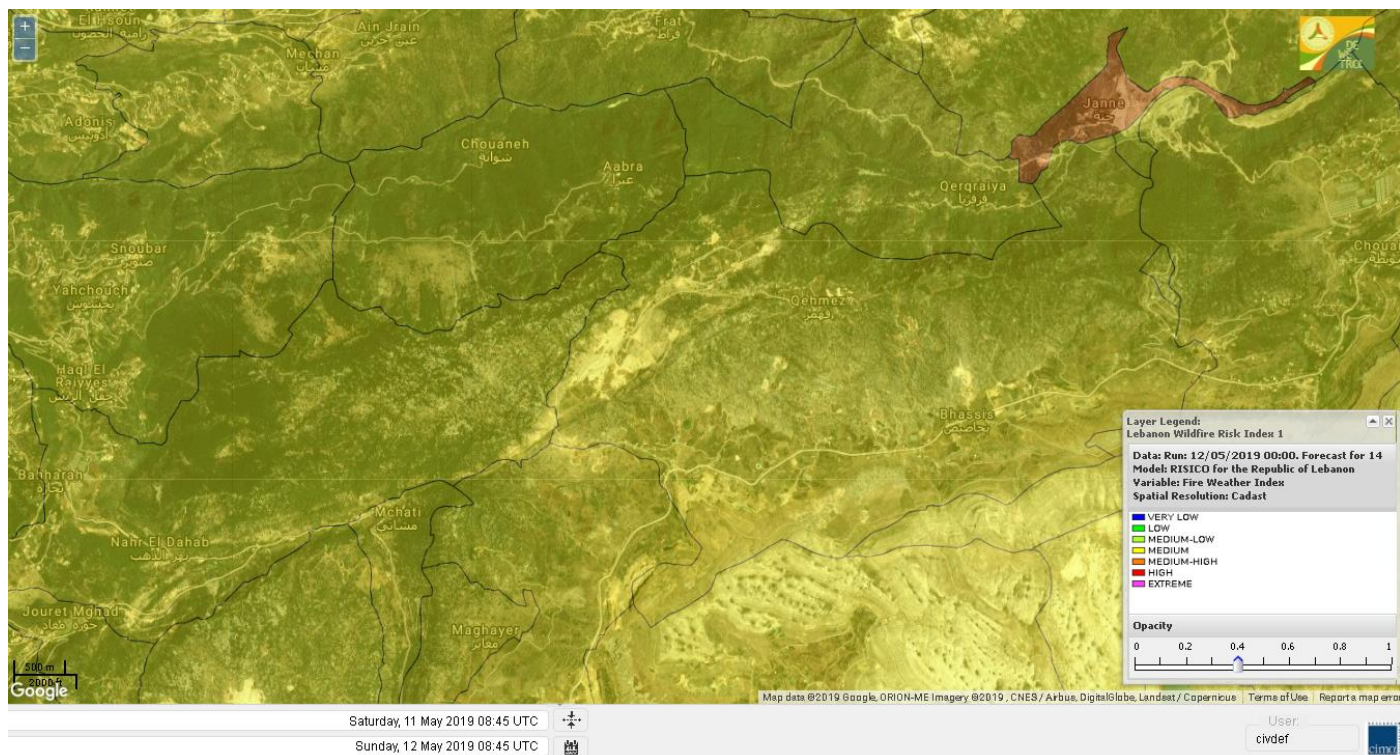

Jabal Moussa Reserve Forecast for 14 May 2019

Weather Beirut

Beyrouth, Lebanon, 33.89°N 35.5°E 40m asl

Forecast	Sun Today	Mon Tomorrow	Tue 5-14	Wed 5-15	Thu 5-16	Fri 5-17	Sat 5-18
7-day weather							
14-day weather							
Current weather	27 °C	28 °C	31 °C	32 °C	29 °C	28 °C	24 °C
Webcams	18 °C	20 °C	21 °C	23 °C	23 °C	20 °C	18 °C
Meteograms	← 23 km/h	← 17 km/h	← 17 km/h	← 17 km/h	↘ 17 km/h	↗ 25 km/h	↗ 21 km/h
Multimodel	☀ 13h	☀ 13h	☀ 13h	☀ 12h	☀ 8h	☀ 7h	☀ 9h
Detail							
Weather maps							
Weather maps (New)							
Special	👤 Temperature (°C)						
Archive / Climate	👤 Temperature felt (°C)						
history+	👤 Wind direction						
Products	🚩 Wind speed (km/h)						
Widget	💧 Precipitation (mm/3h)						
	💧 Precipitation probability						
	🕒 Precipitation hourly						
News	🌧 rainSPOT						
Feedback	Precipitation distribution within 35 km						

Monday	02⁰⁰	05⁰⁰	08⁰⁰	11⁰⁰	14⁰⁰	17⁰⁰	20⁰⁰	23⁰⁰
	21°	20°	24°	27°	28°	28°	24°	23°
	19°	17°	25°	28°	29°	27°	24°	21°
	↙E	↙E	↘SSE	↘SW	↘W	↙WNW	↙E	↙E
	15	16	9	15	17	14	10	13
	-	-	-	-	-	-	-	-
	0%	0%	0%	0%	0%	0%	0%	0%