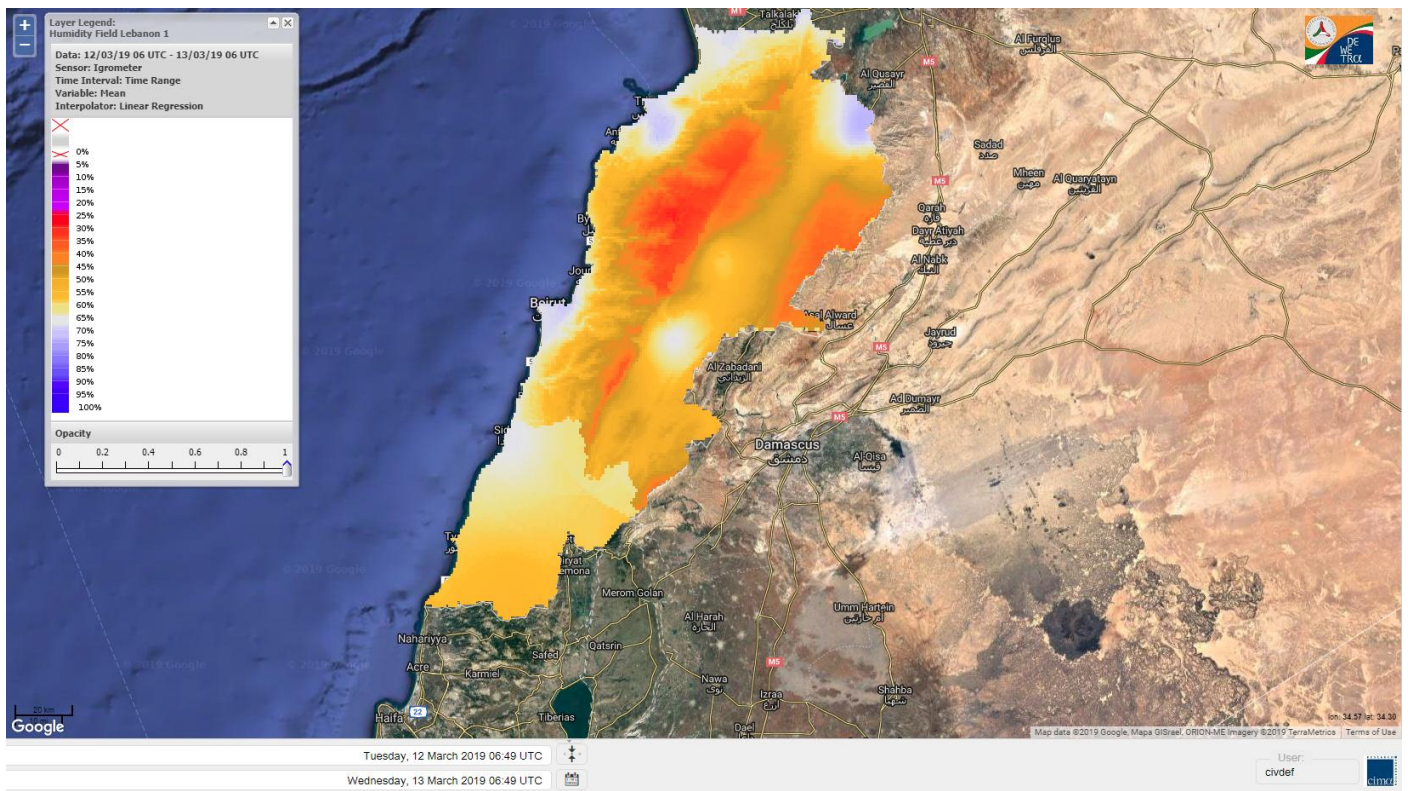

Lebanon humidity for Lebanon 13 March 2019