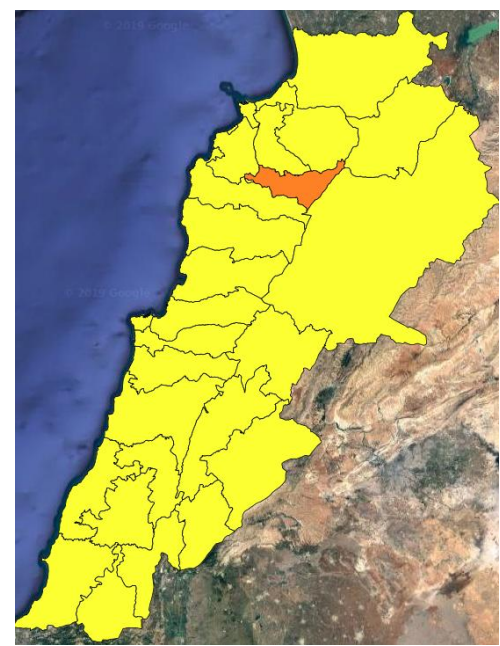

Beirut, 13 March 2019

FIRE RISK INDEX

12 March 2019

13 March 2019

14 March 2019

15 March 2019

Layer Legend:
Lebanon Wildfire Risk Index 1

Data: Run: 13/03/2019 00:00. Forecast for 13
Model: RISICO for the Republic of Lebanon
Variable: Fire Weather Index
Spatial Resolution: Caza