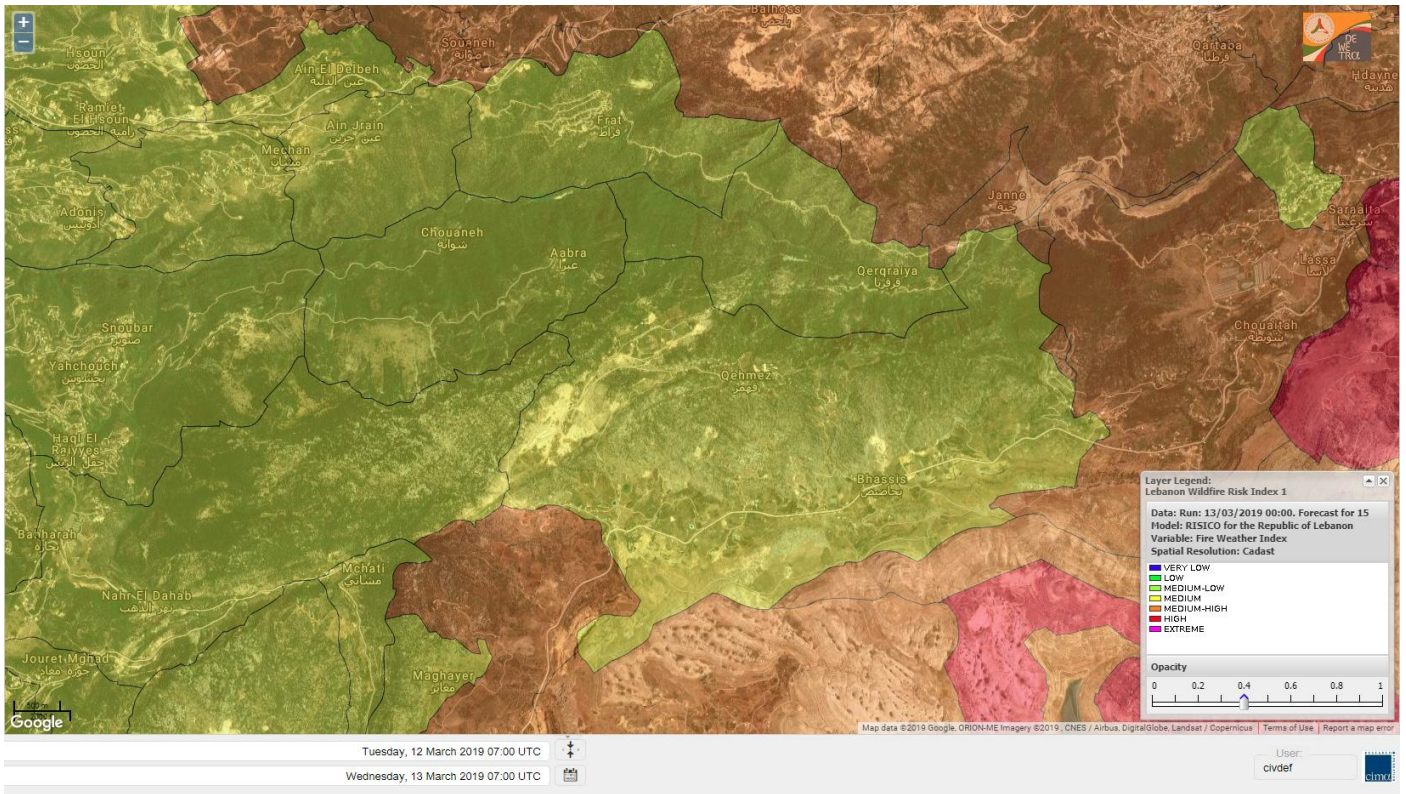

Jabal Moussa Reserve Forecast for 15 March 2019