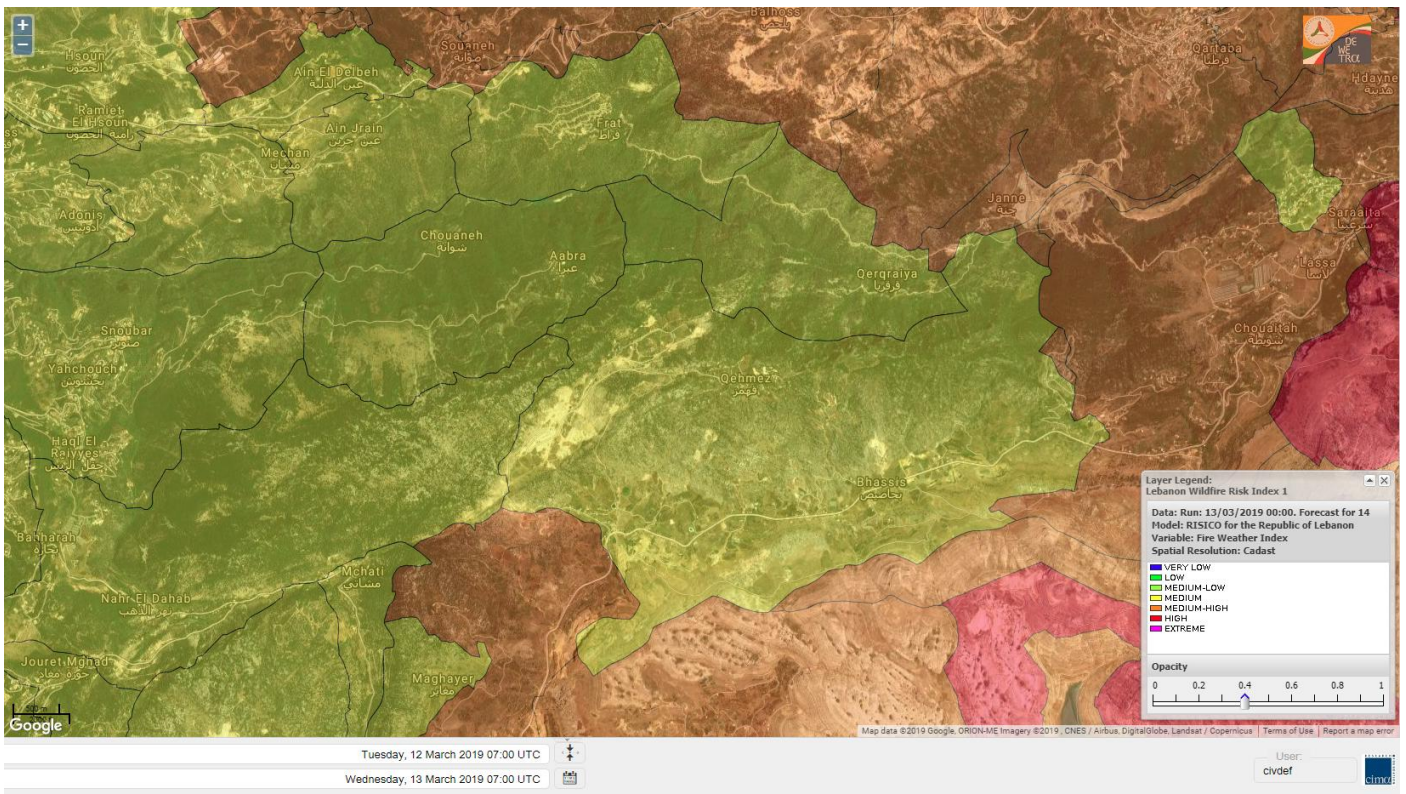

Jabal Moussa Reserve Forecast for 14 March 2019