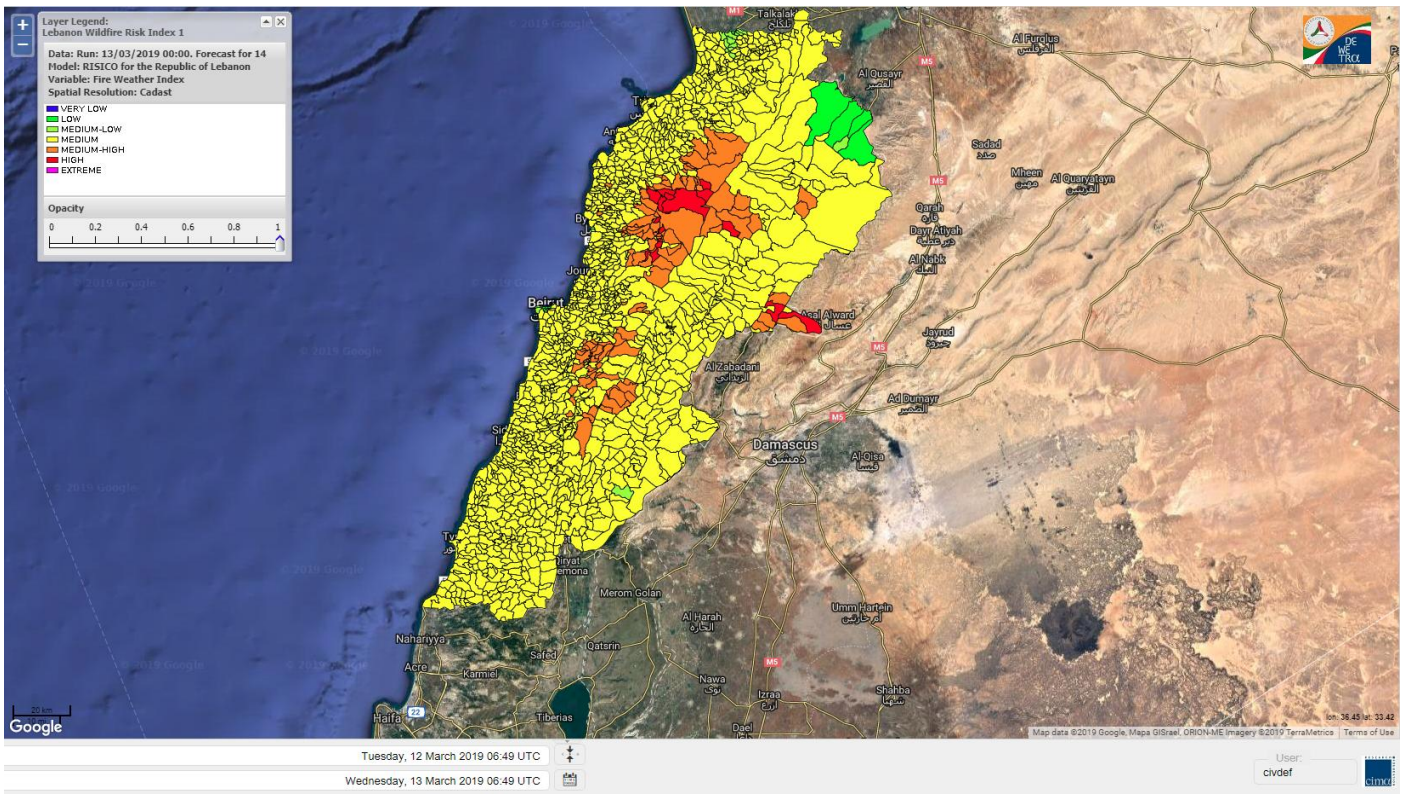

Lebanon for 14 March 2019