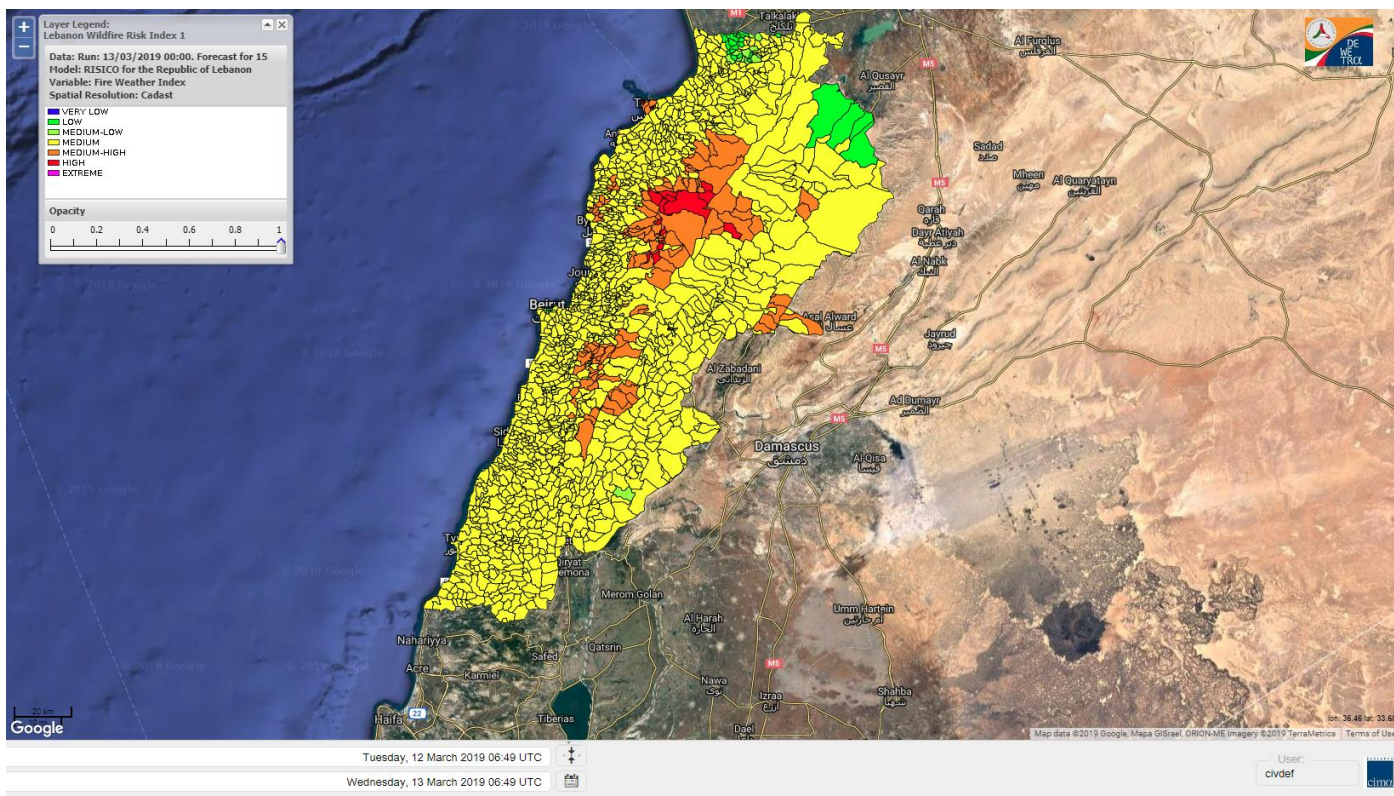

Lebanon for 15 March 2019