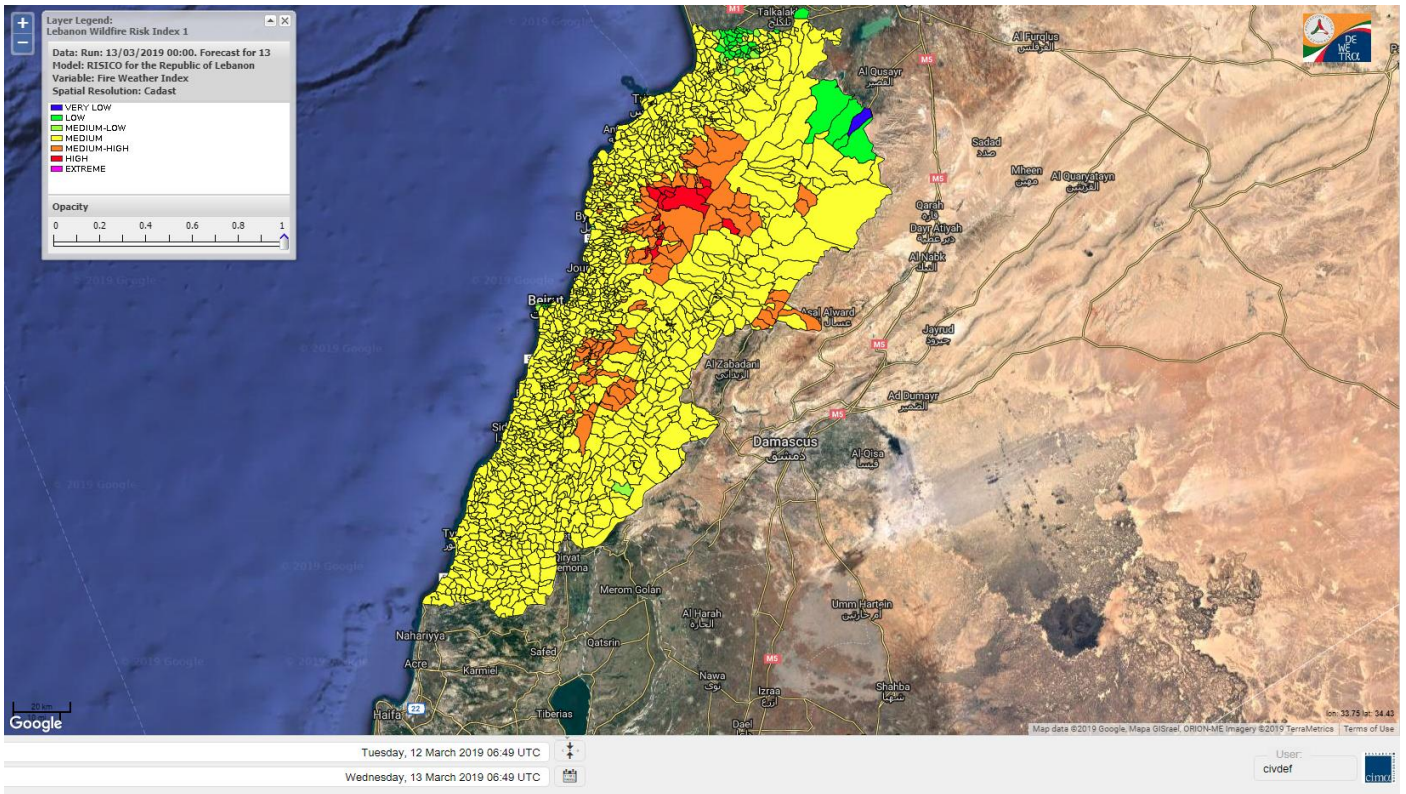

Lebanon for 13 March 2019