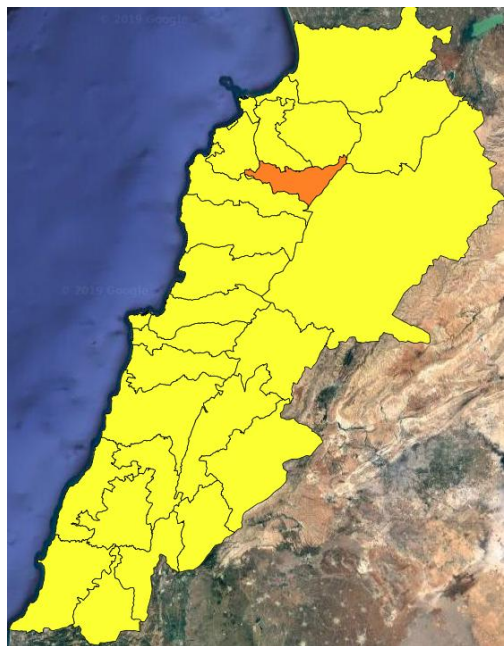

Beirut, 13 March 2019

FIRE RISK INDEX

12 March 2019

13 March 2019

14 March 2019

15 March 2019

Layer Legend:
Lebanon Wildfire Risk Index 1

Data: Run: 13/03/2019 00:00. Forecast for 13
Model: RISICO for the Republic of Lebanon
Variable: Fire Weather Index
Spatial Resolution: Caza