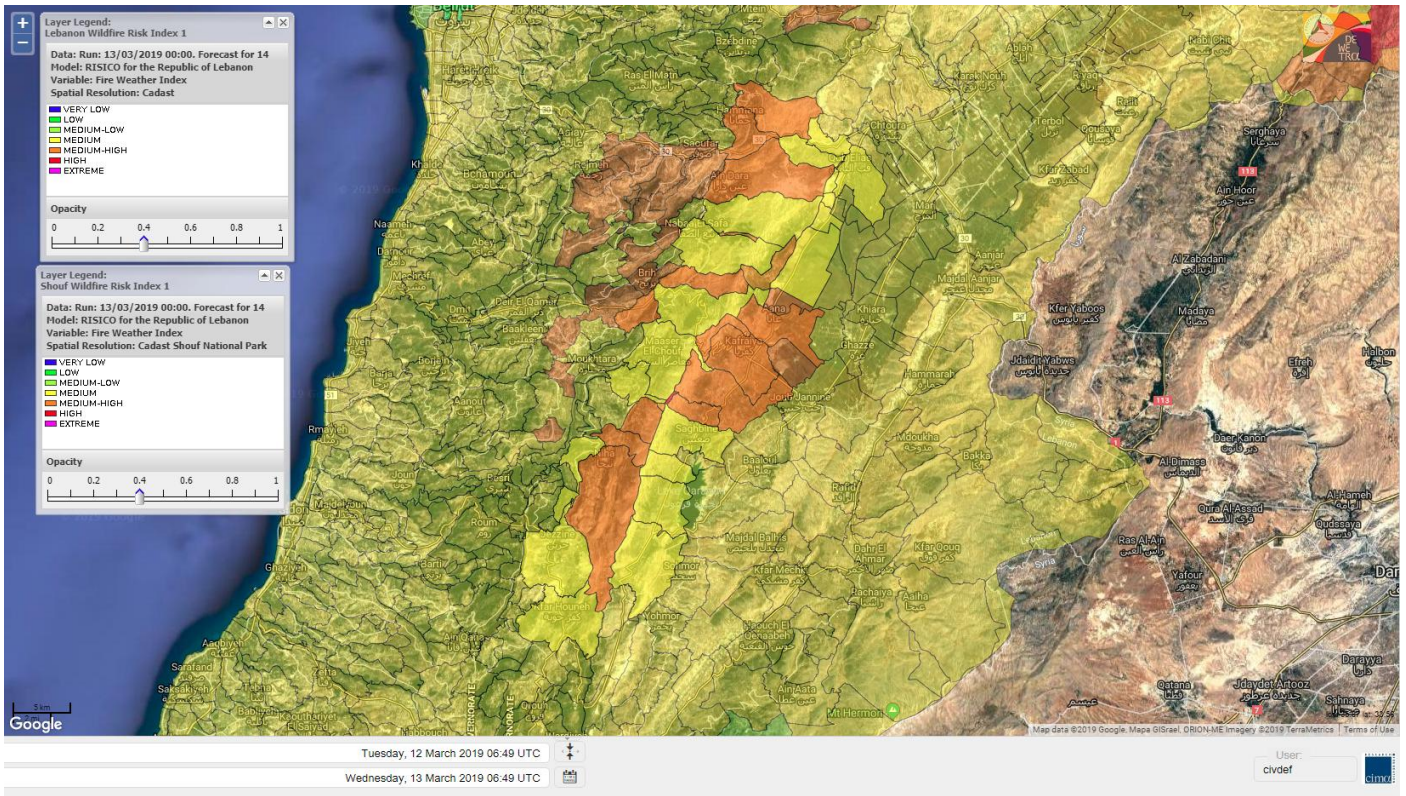

Shouf Biosphere Reserve Forecast for 14 March 2019