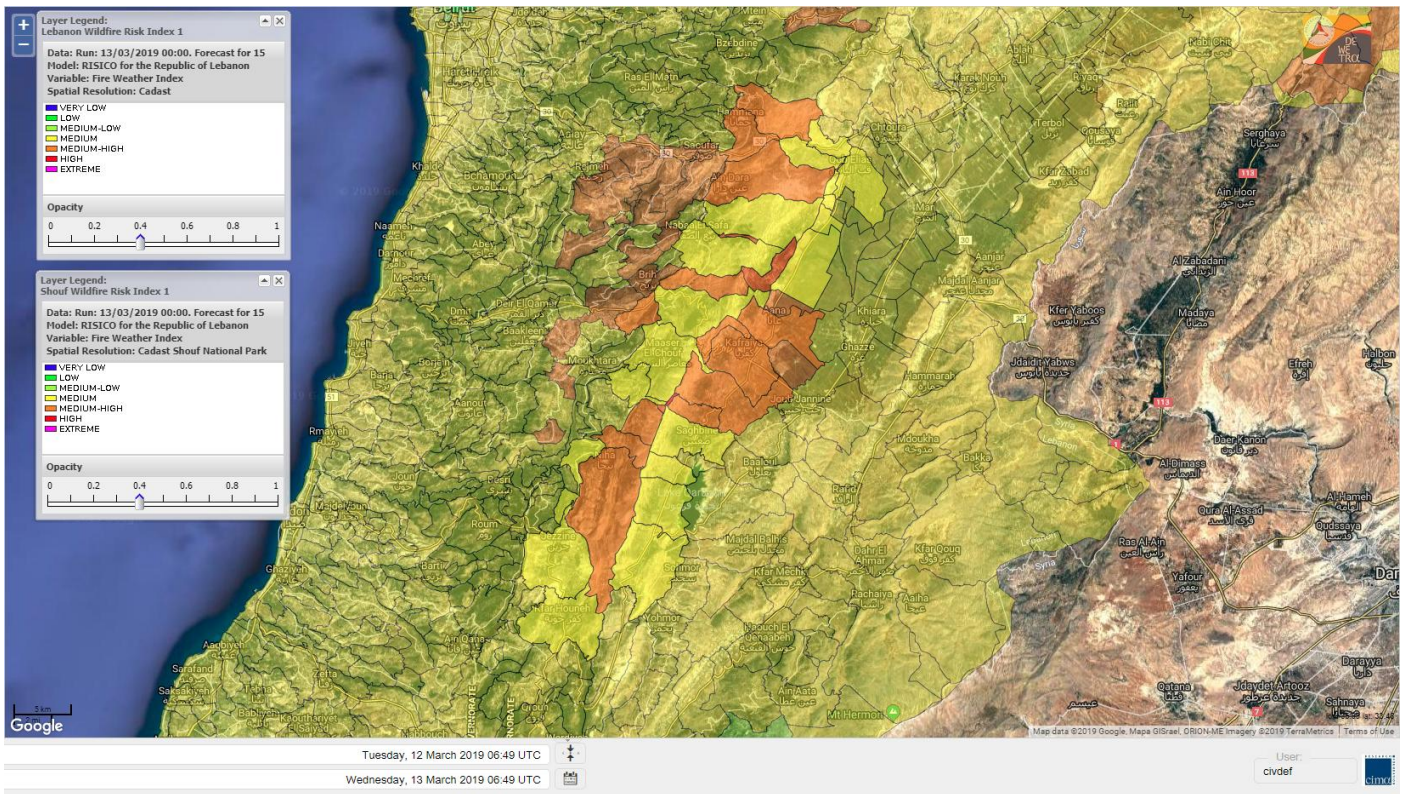

Lebanon for 15 March 2019

Shouf Biosphere Reserve Forecast for 13 March 2019

Shouf Biosphere Reserve Forecast for 14 March 2019

Shouf Biosphere Reserve Forecast for 15 March 2019

Jabal Moussa Reserve Forecast for 13 March 2019