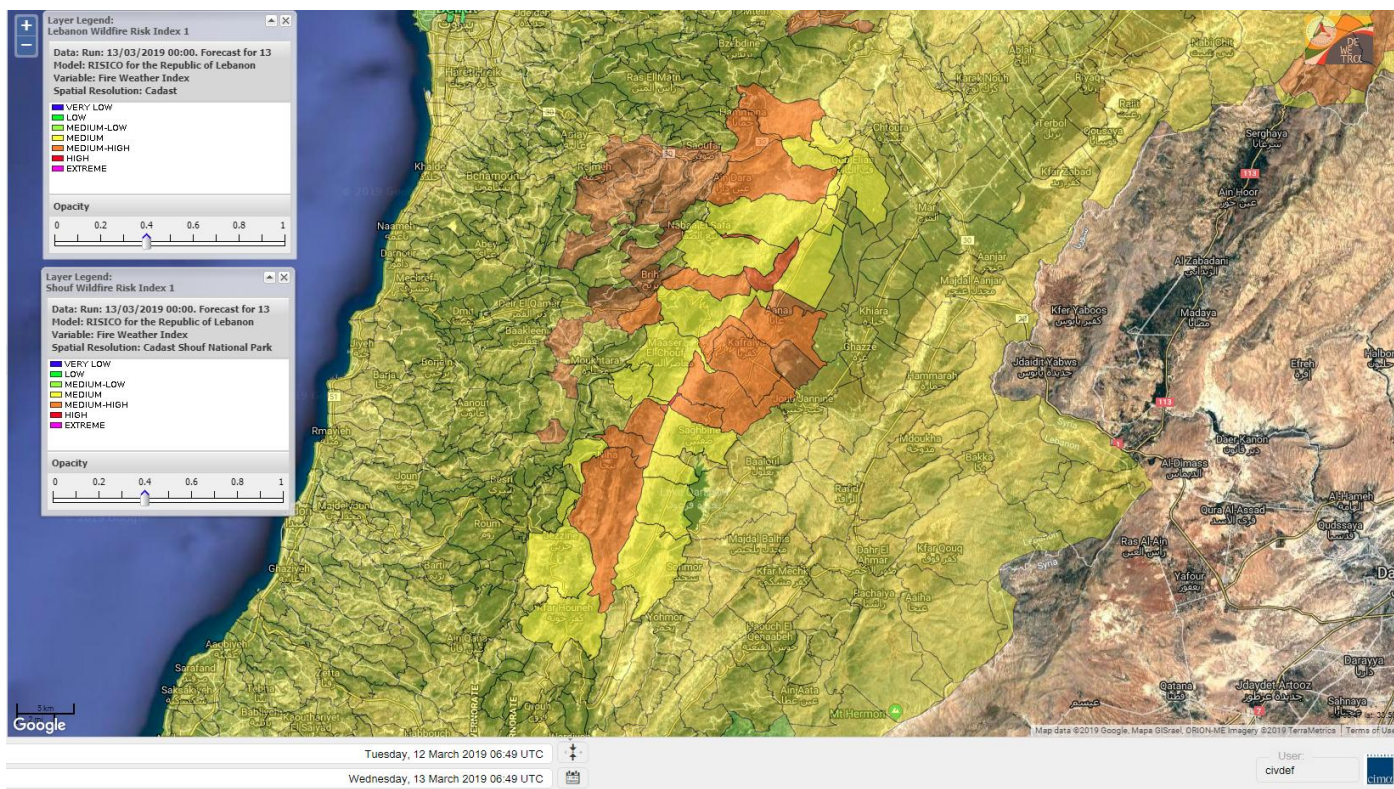

Shouf Biosphere Reserve Forecast for 13 March 2019