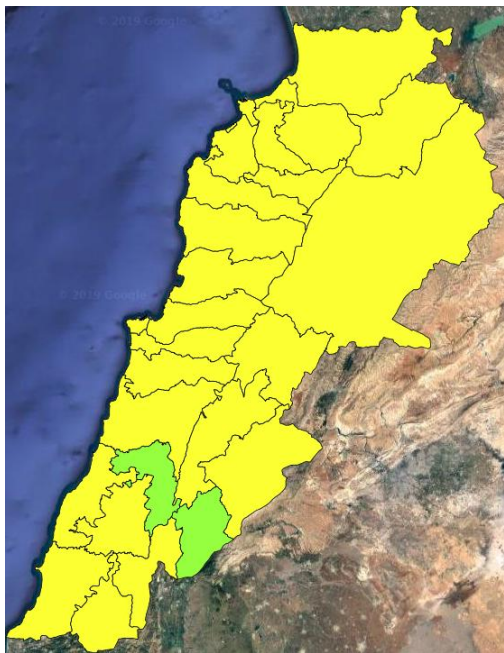

FIRE RISK INDEX

12 March 2019