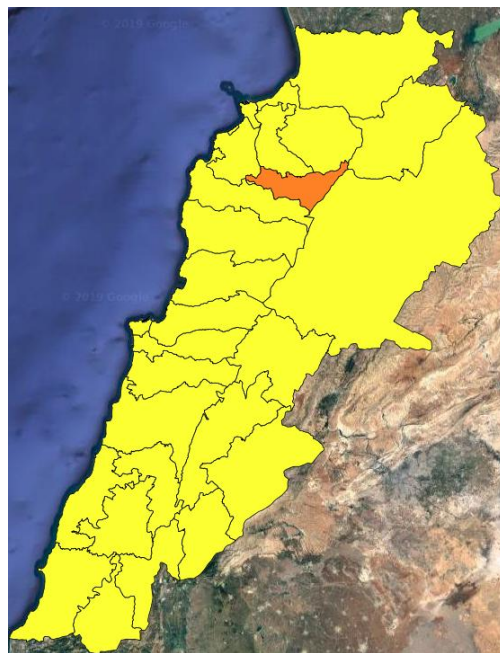

13 March 2019