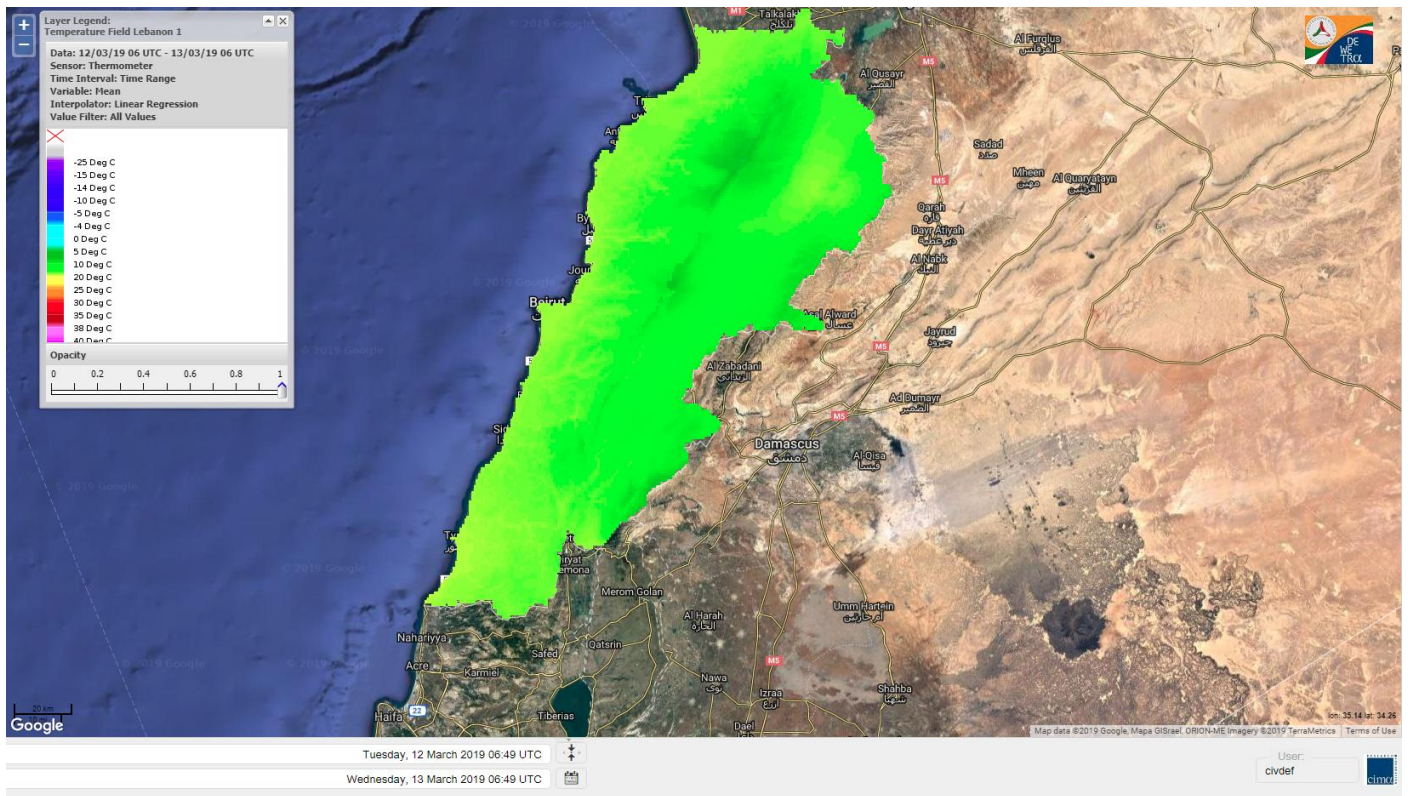

Lebanon temperature for Lebanon 13 March 2019