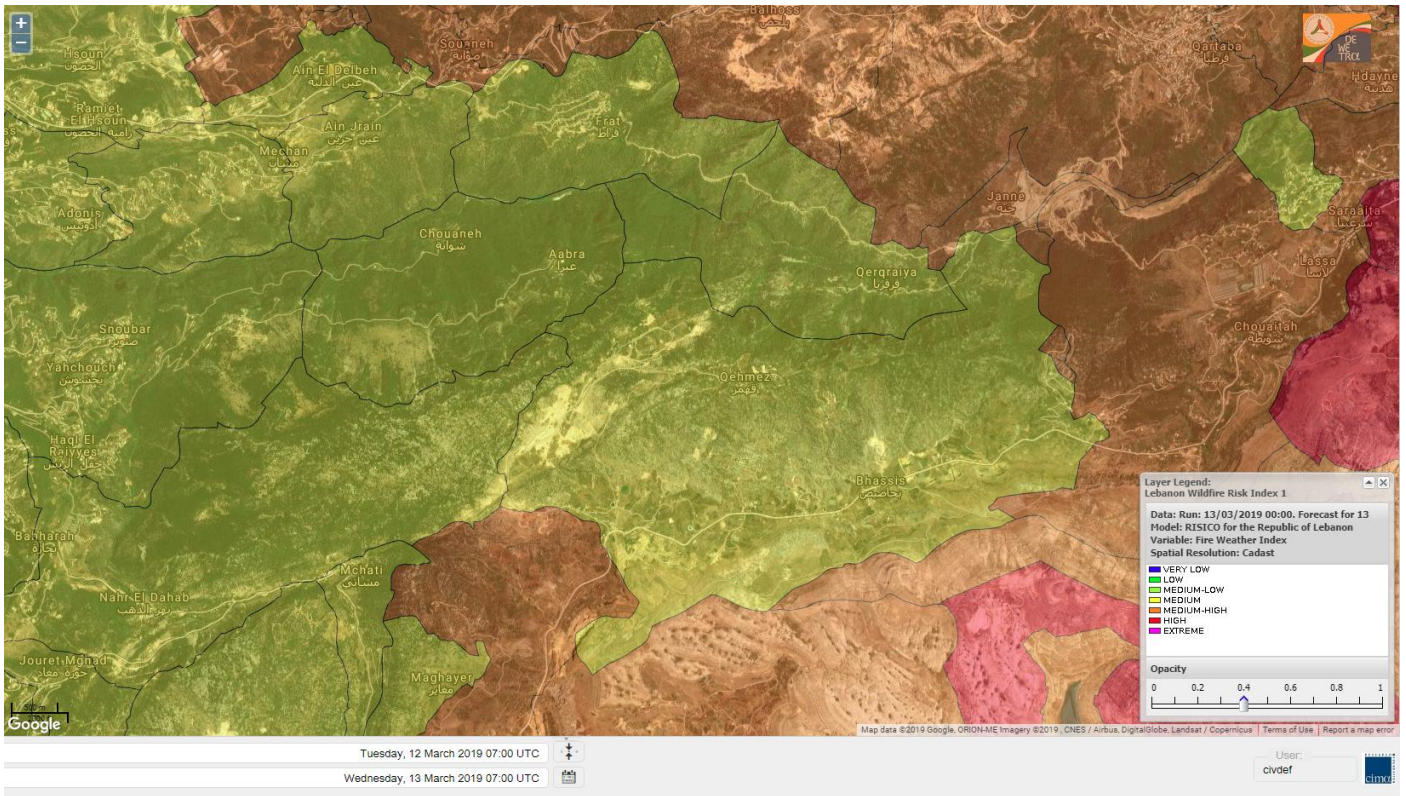

Lebanon for 15 March 2019

Shouf Biosphere Reserve Forecast for 13 March 2019

Shouf Biosphere Reserve Forecast for 14 March 2019

Shouf Biosphere Reserve Forecast for 15 March 2019

Jabal Moussa Reserve Forecast for 13 March 2019