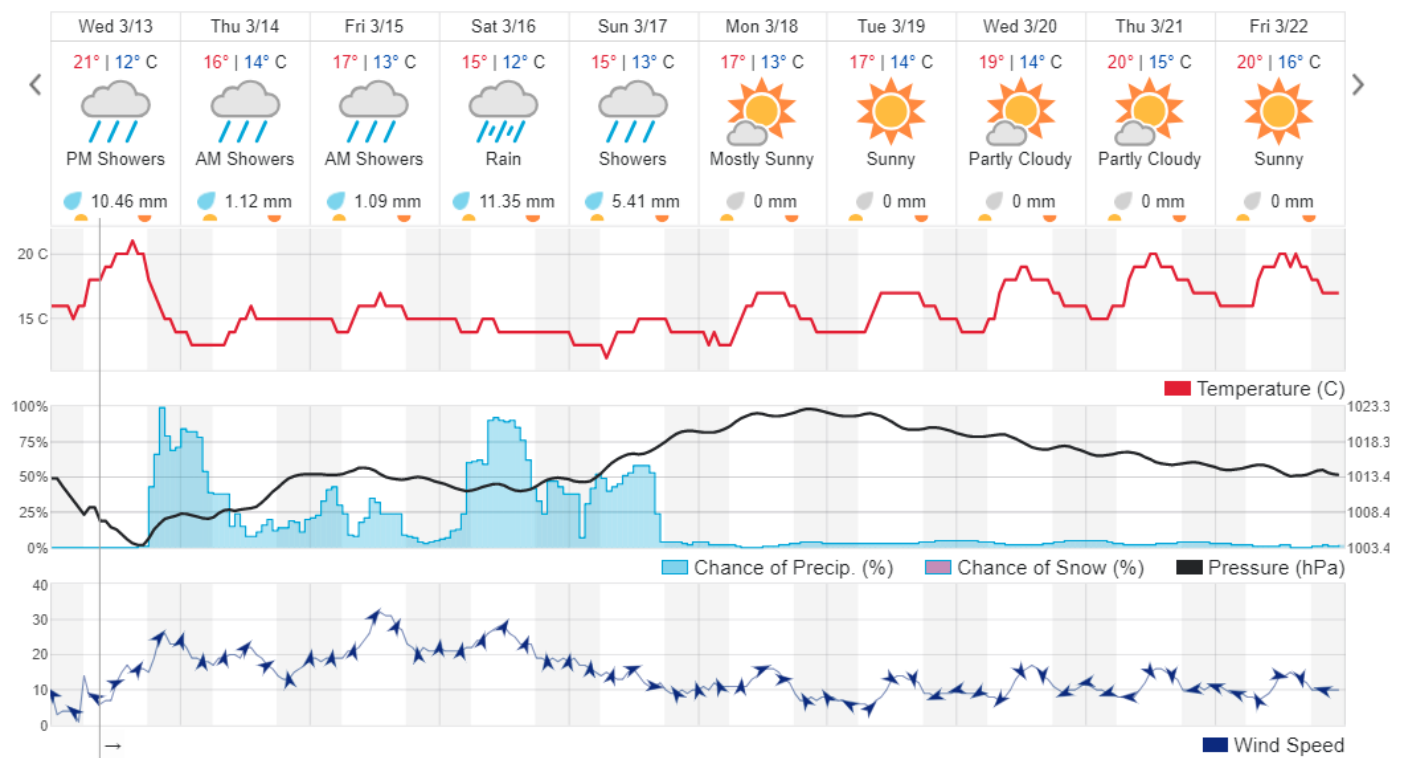

Jabal Moussa Reserve Forecast for 14 March 2019

Jabal Moussa Reserve Forecast for 15 March 2019

Beirut, LB

18° ACHRAFIEH, RIZK STATION | CHANGE

TODAY HOURLY **10-DAY** CALENDAR HISTORY WUNDERMAP

Customize

Nord