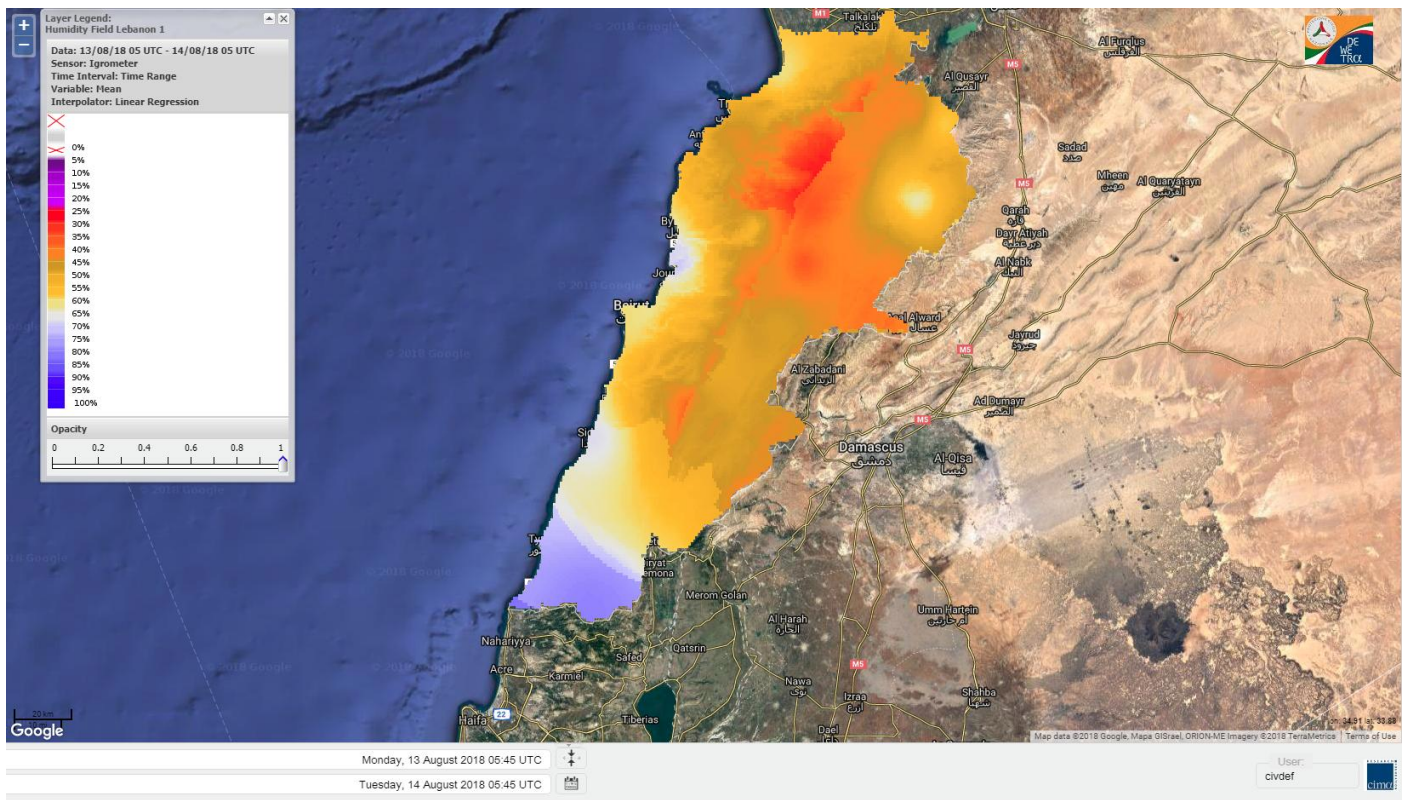

Lebanon humidity for Lebanon 14 AUG 2018