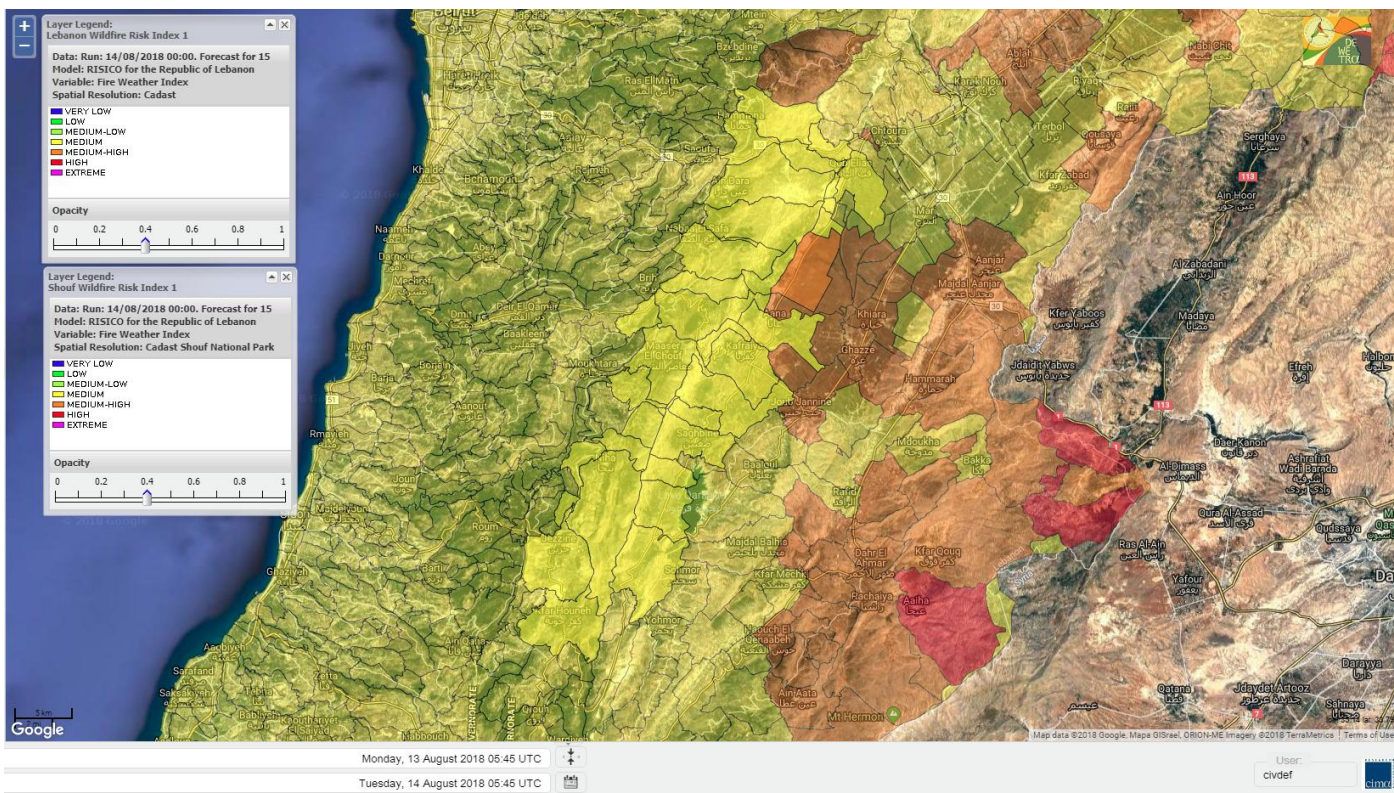

Shouf Biosphere Reserve Forecast for 15 AUG 2018