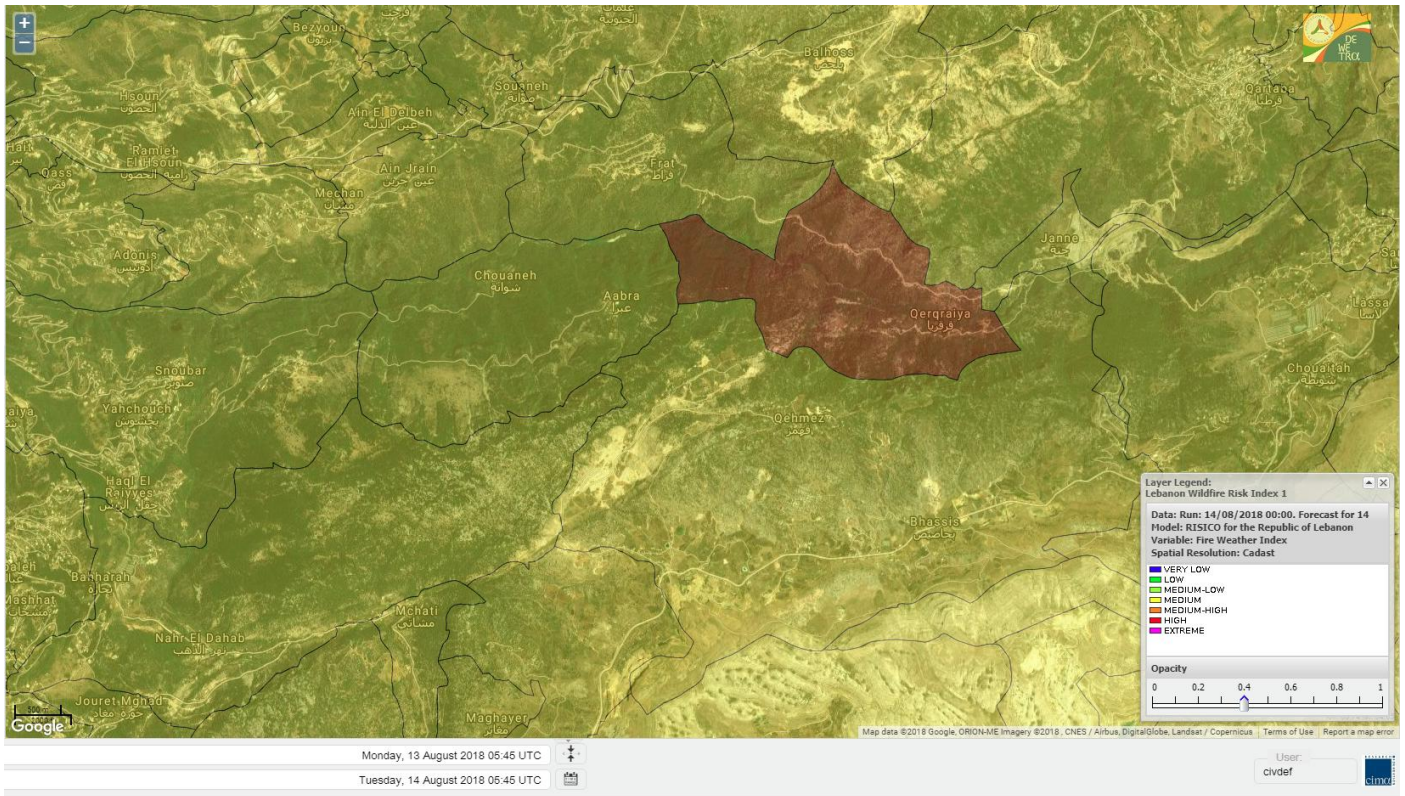

Jabal Moussa Reserve Forecast for 14 AUG 2018