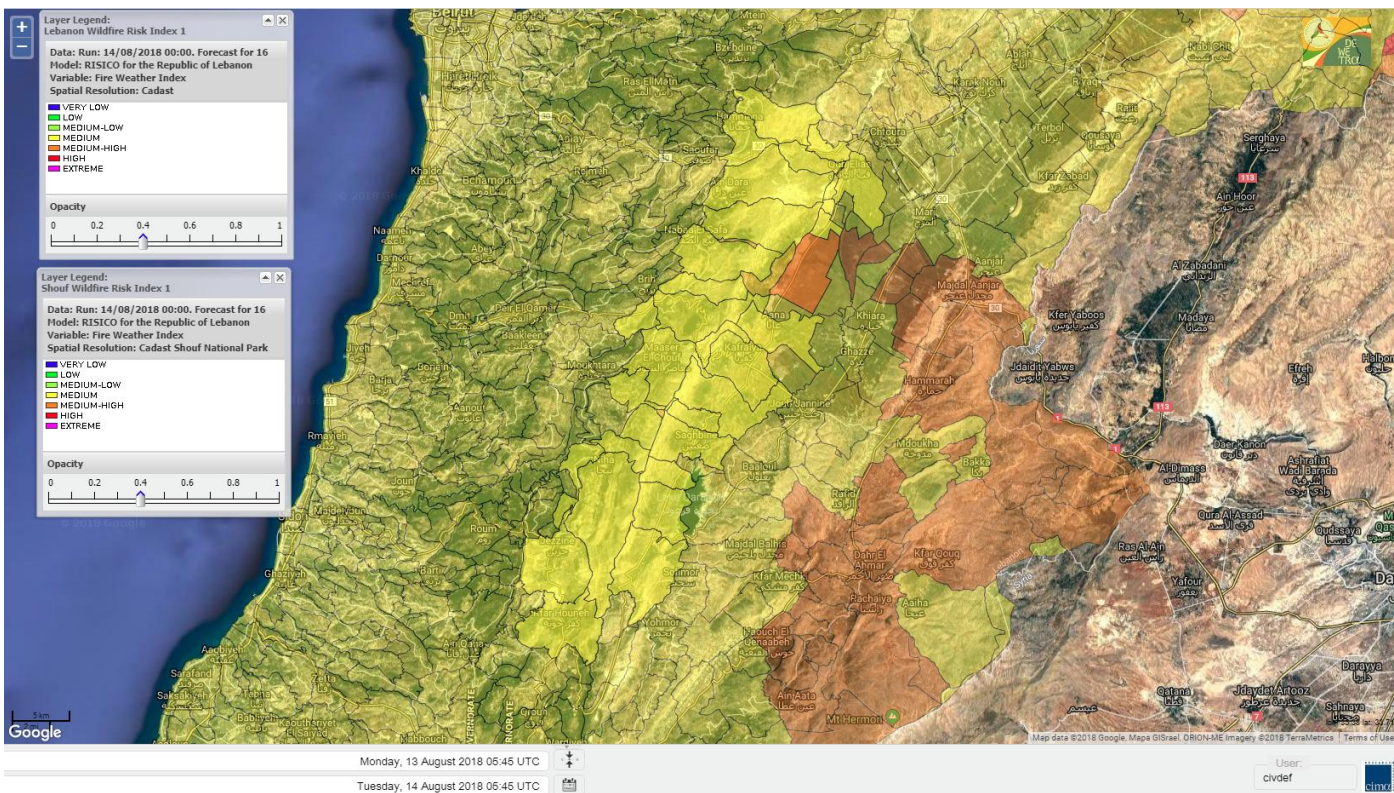

Shouf Biosphere Reserve Forecast for 16 AUG 2018