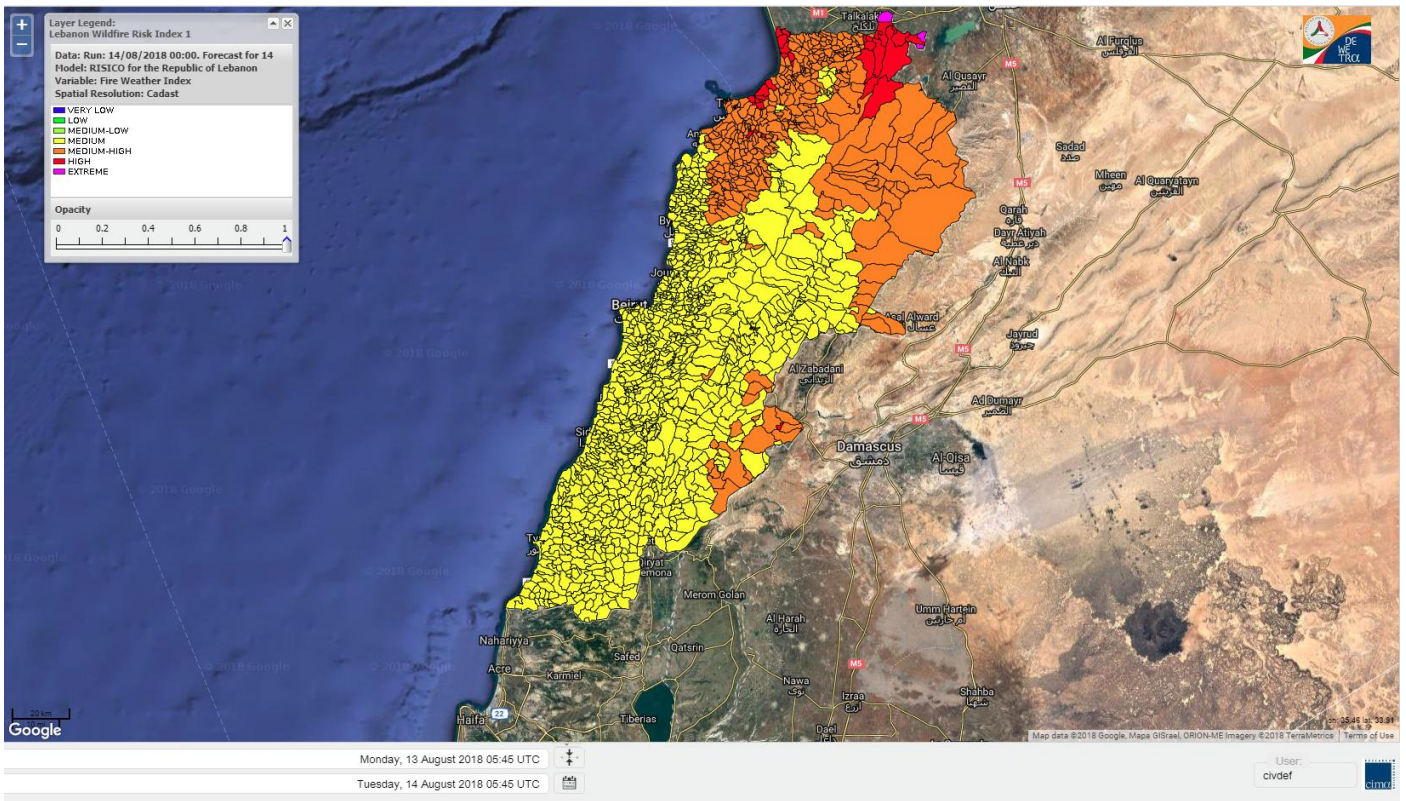

Lebanon for 14 AUG 2018