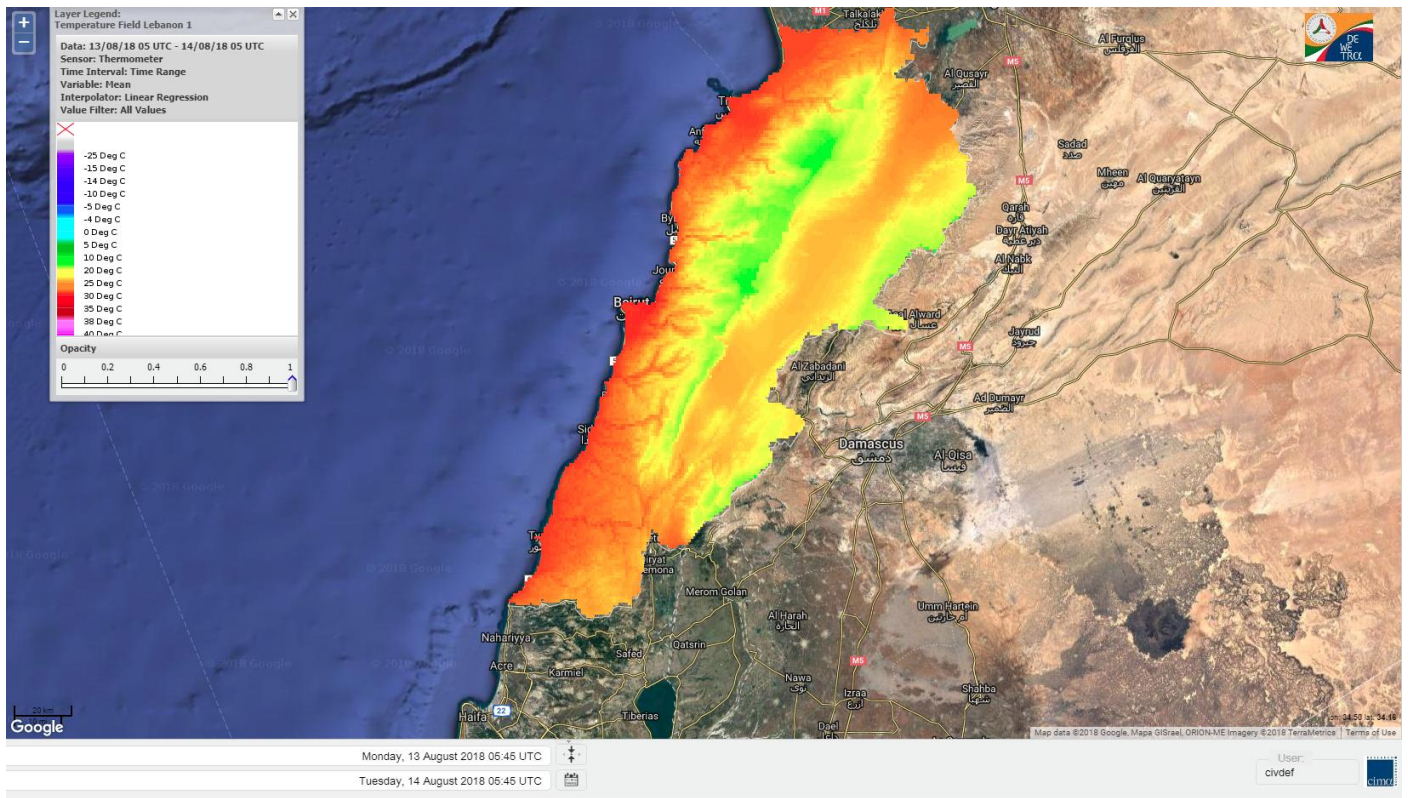

Lebanon temperature for Lebanon 14 AUG 2018