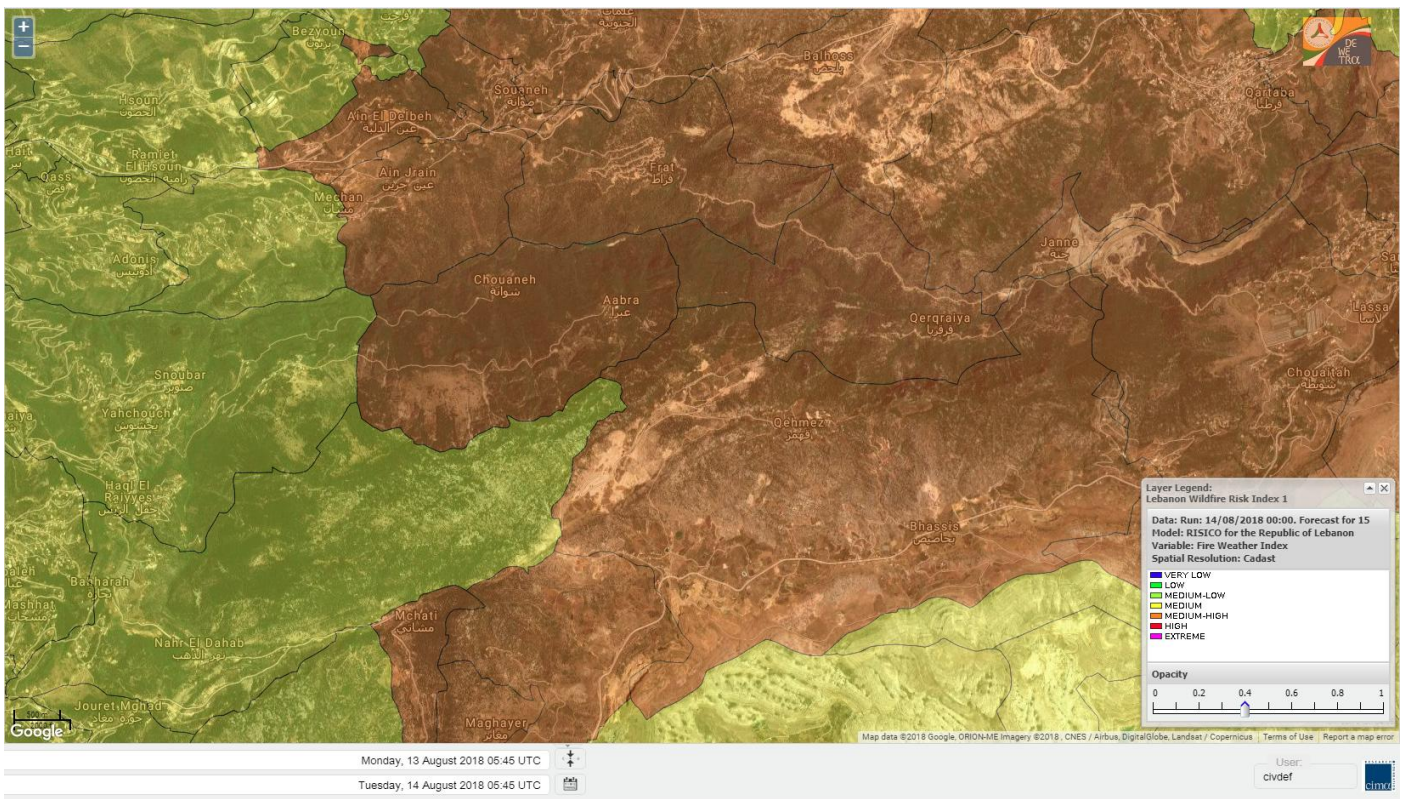

Jabal Moussa Reserve Forecast for 15 AUG 2018