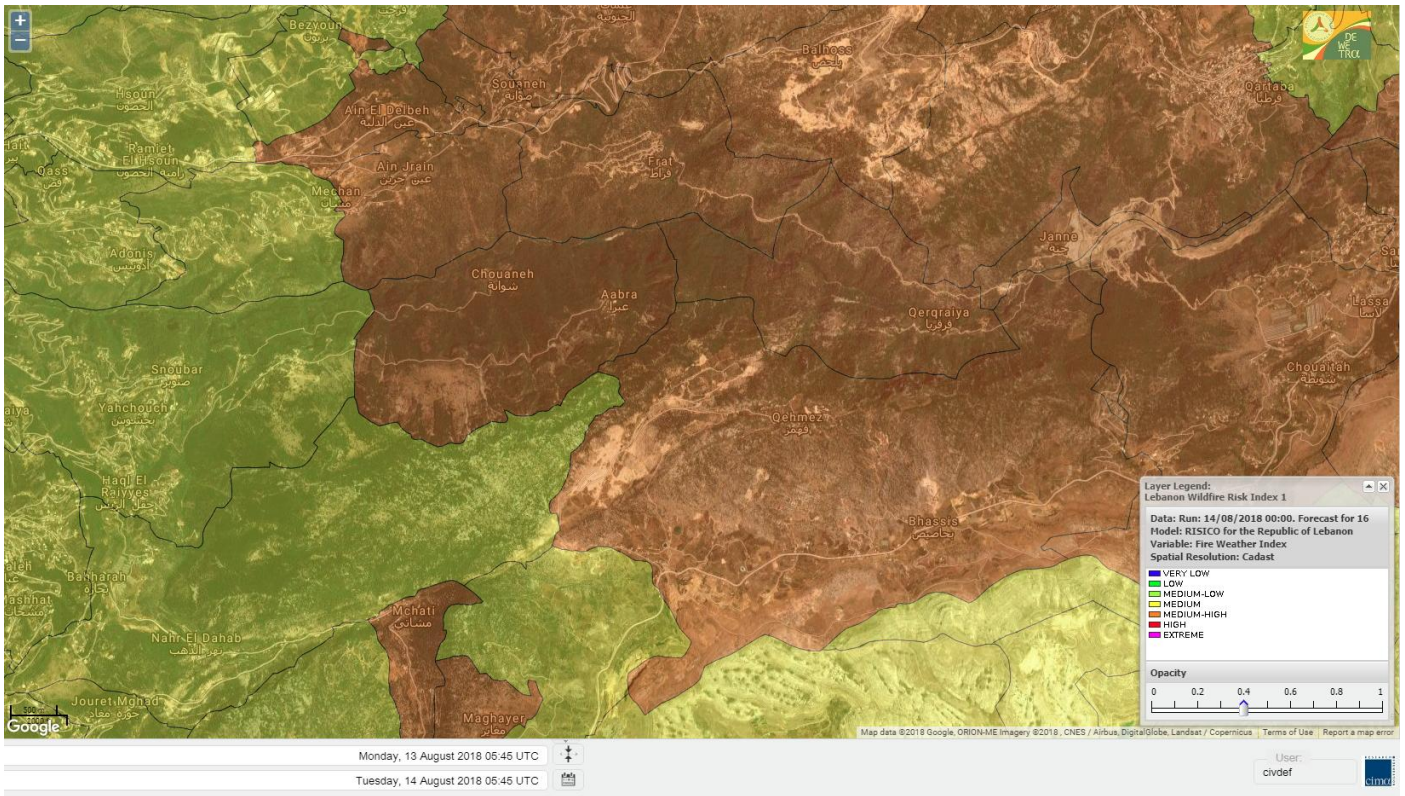

Jabal Moussa Reserve Forecast for 16 AUG 2018