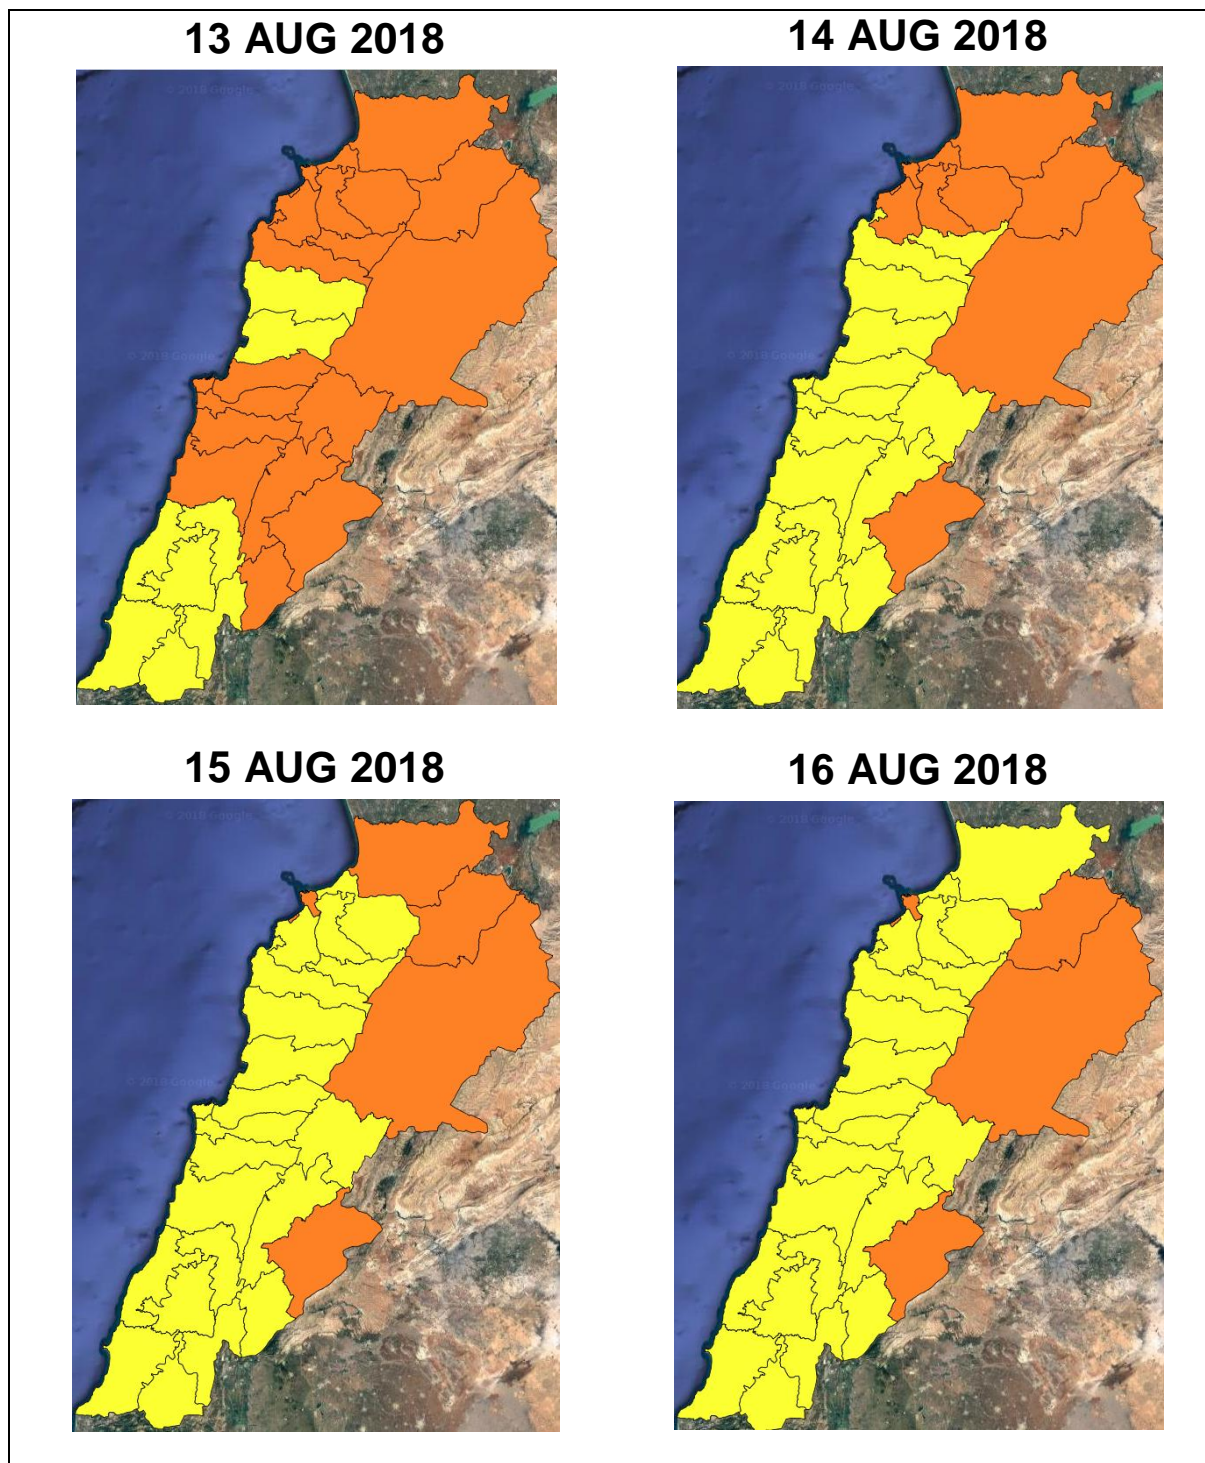

FIRE RISK INDEX

Layer Legend:
Lebanon Wildfire Risk Index 1

Data: Run: 14/08/2018 00:00. Forecast for 14
Model: RISICO for the Republic of Lebanon
Variable: Fire Weather Index
Spatial Resolution: Caza

- VERY LOW
- LOW
- MEDIUM-LOW
- MEDIUM
- MEDIUM-HIGH
- HIGH
- EXTREME