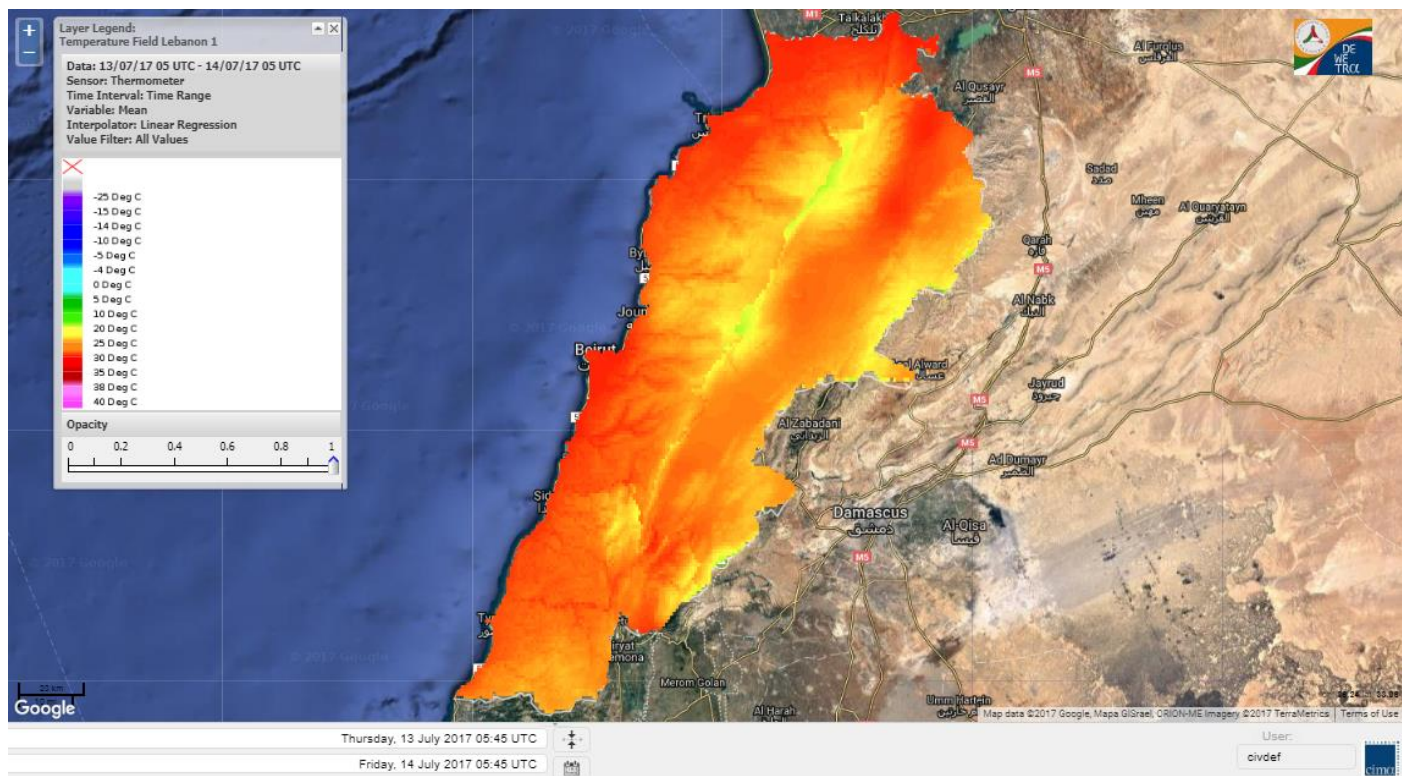

Lebanon temperature for 14 Jul 2017