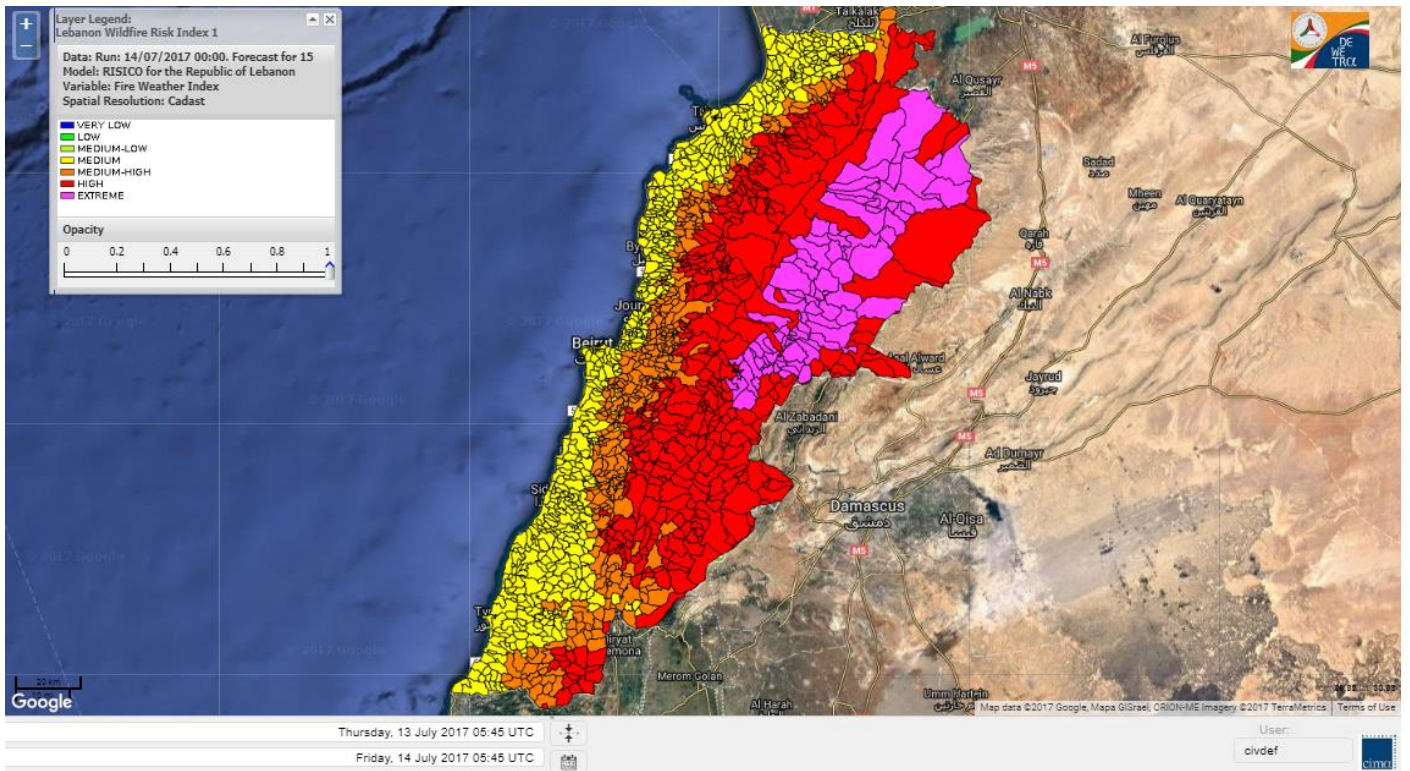

Lebanon for 15 Jul 2017