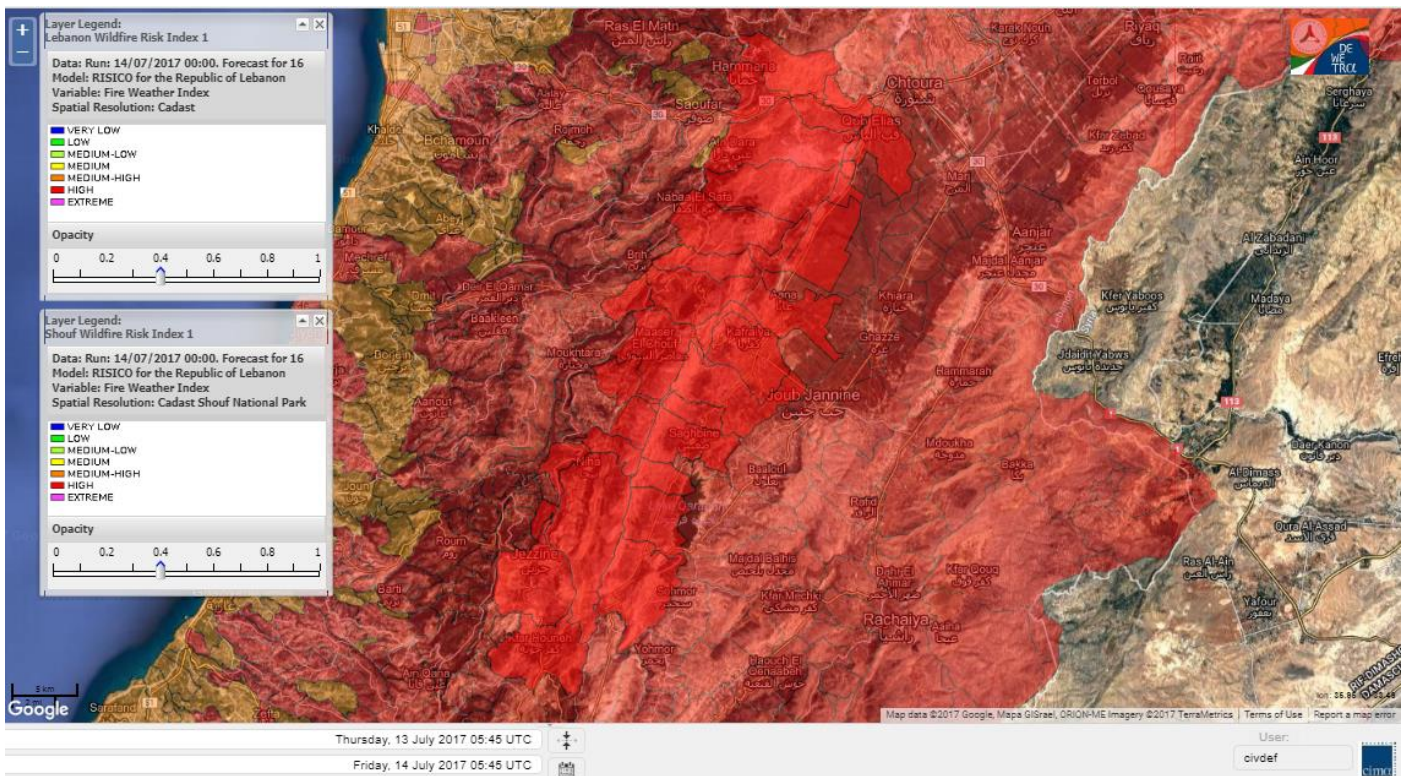

Shouf Biosphere Reserve Forecast for 16 Jul 2017