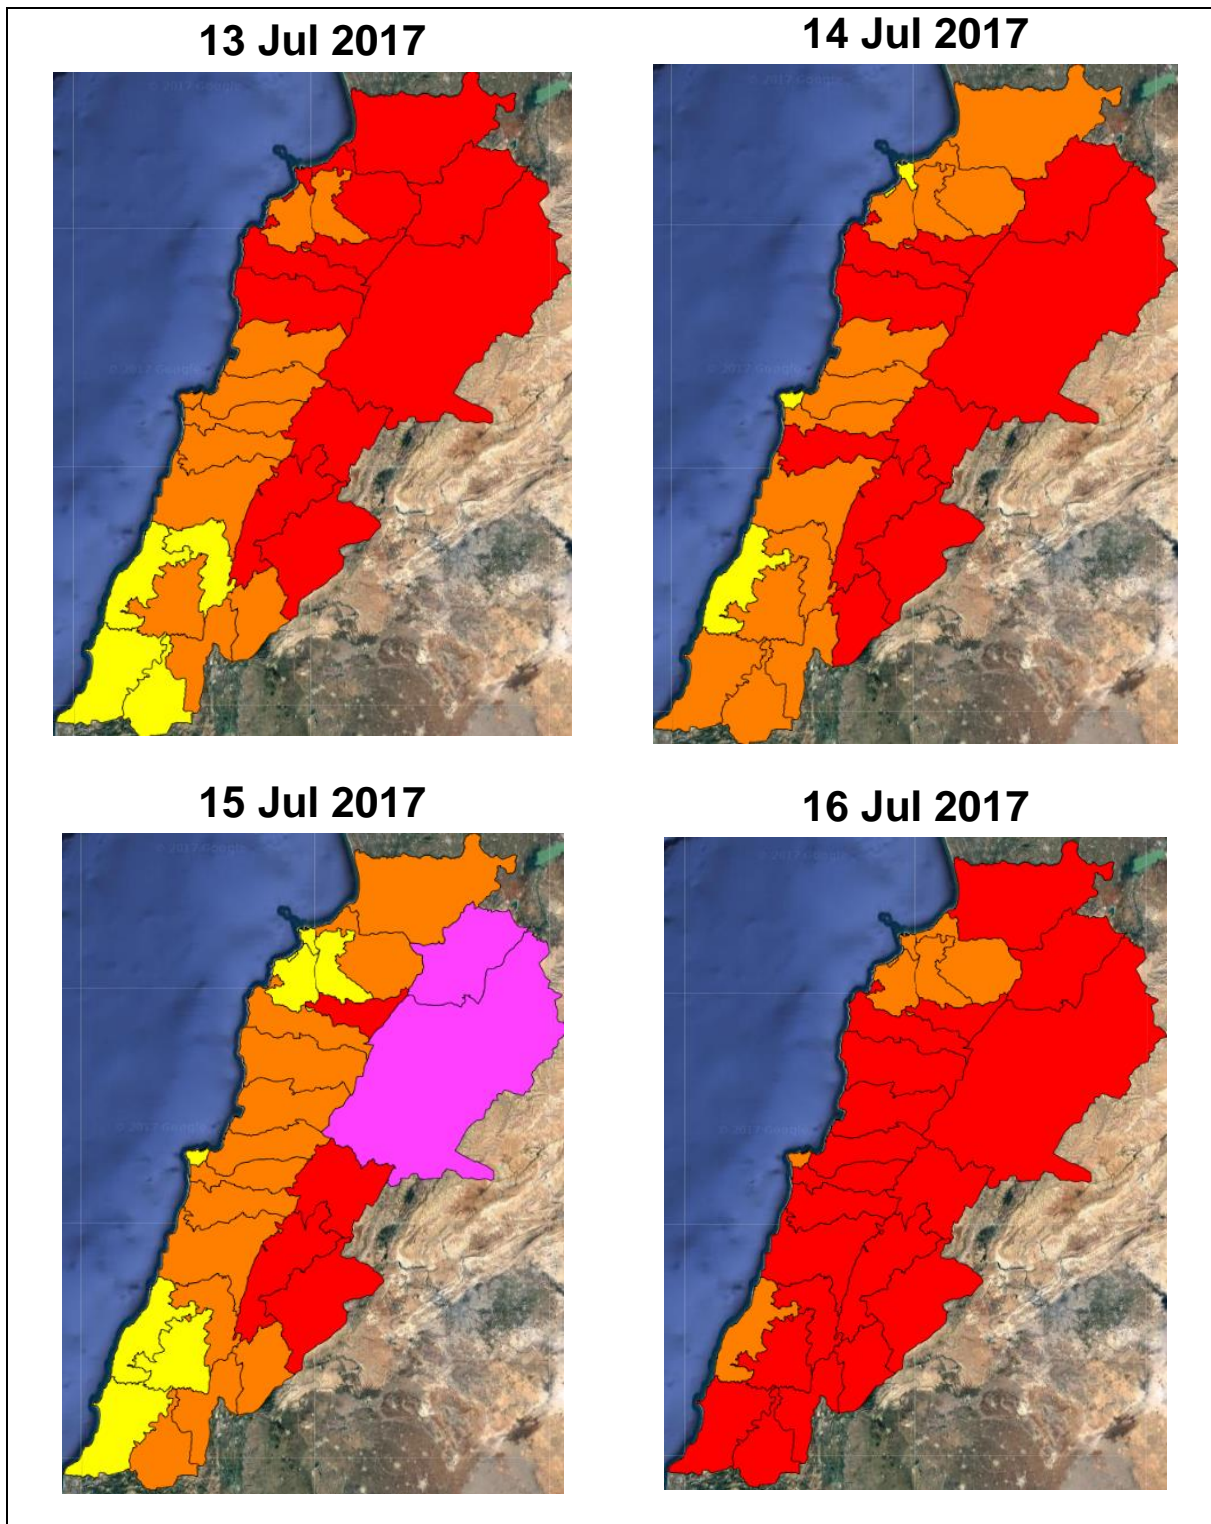

FIRE RISK INDEX

Layer Legend:
Lebanon Wildfire Risk Index 1

Data: Run: 14/07/2017 00:00. Forecast for 14
Model: RISICO for the Republic of Lebanon
Variable: Fire Weather Index
Spatial Resolution: Caza

- VERY LOW
- LOW
- MEDIUM-LOW
- MEDIUM
- MEDIUM-HIGH
- HIGH
- EXTREME