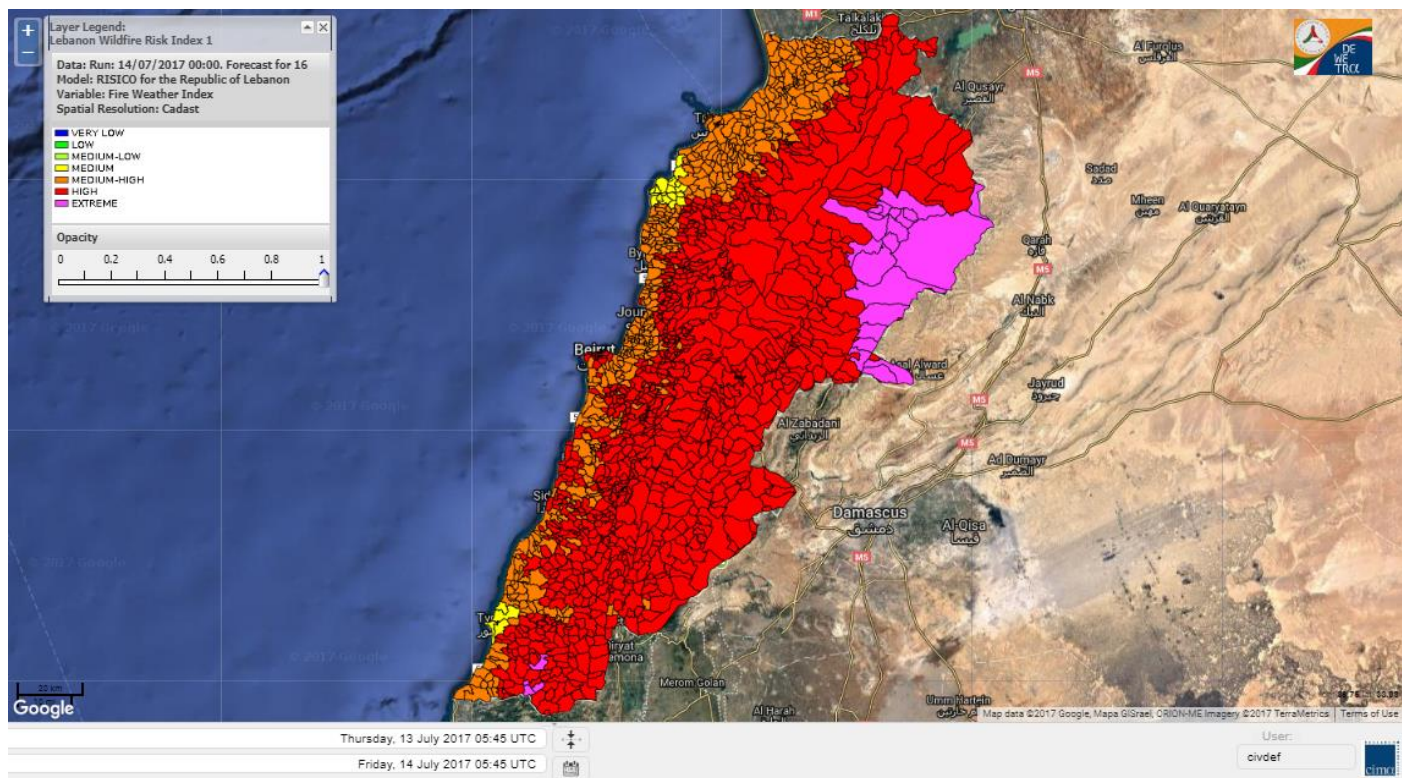

Lebanon for 16 Jul 2017