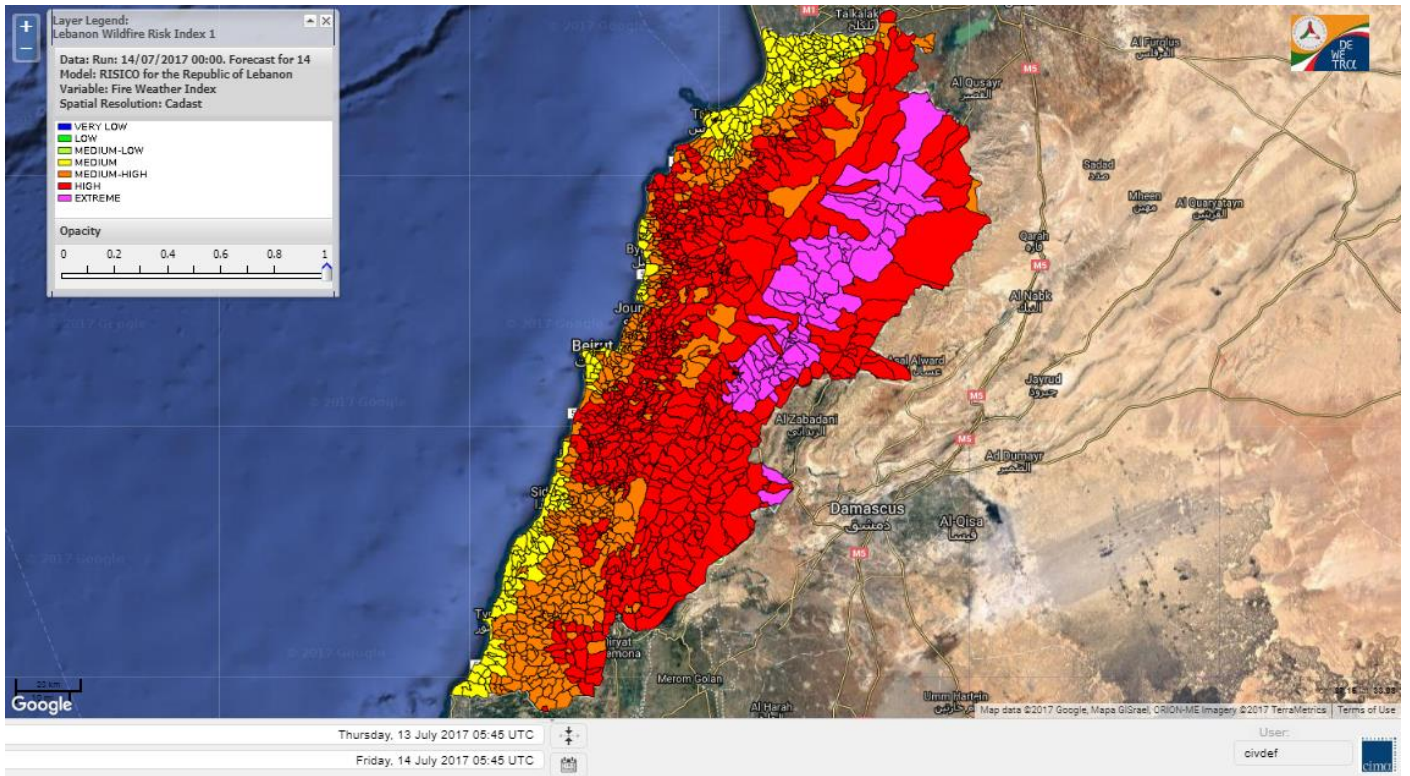

Lebanon for 14 Jul 2017