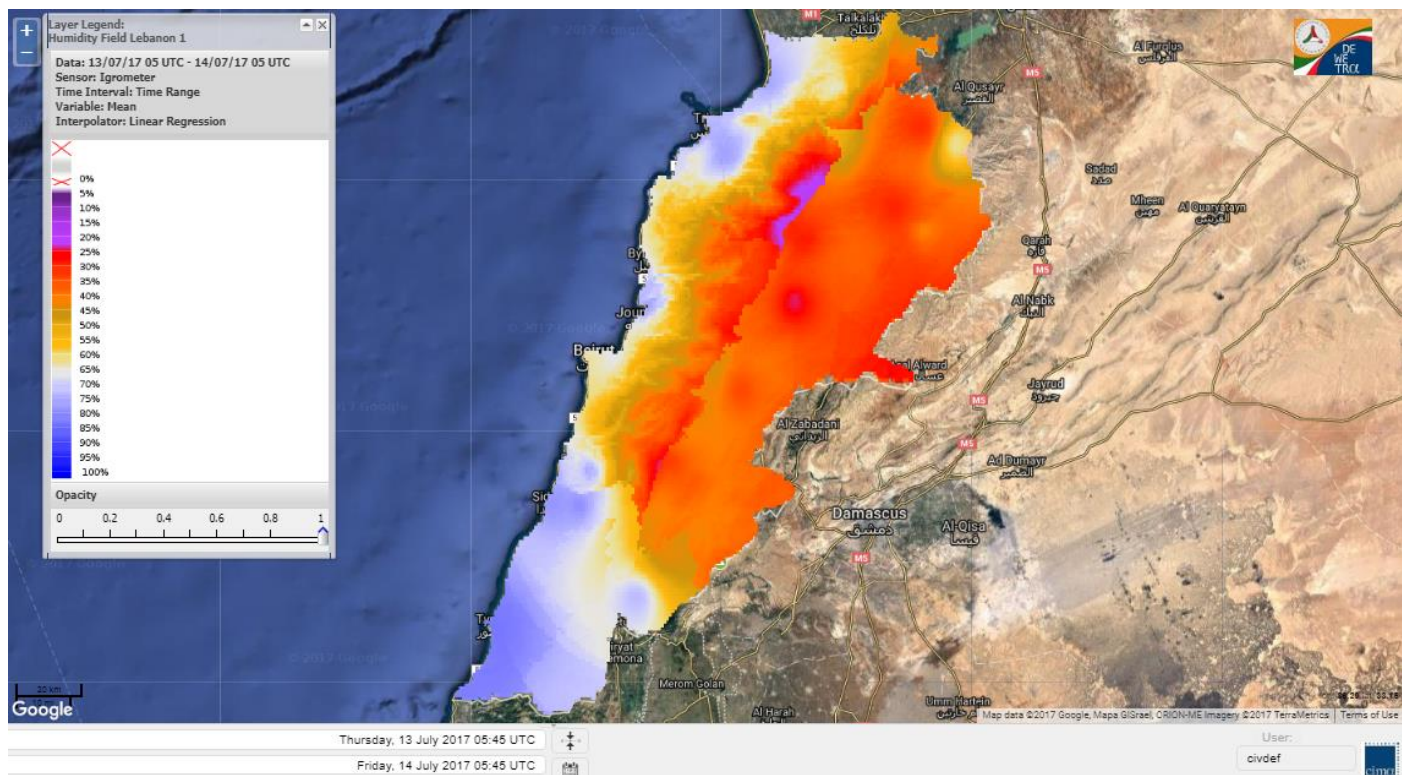

Lebanon humidity for 14 Jul 2017