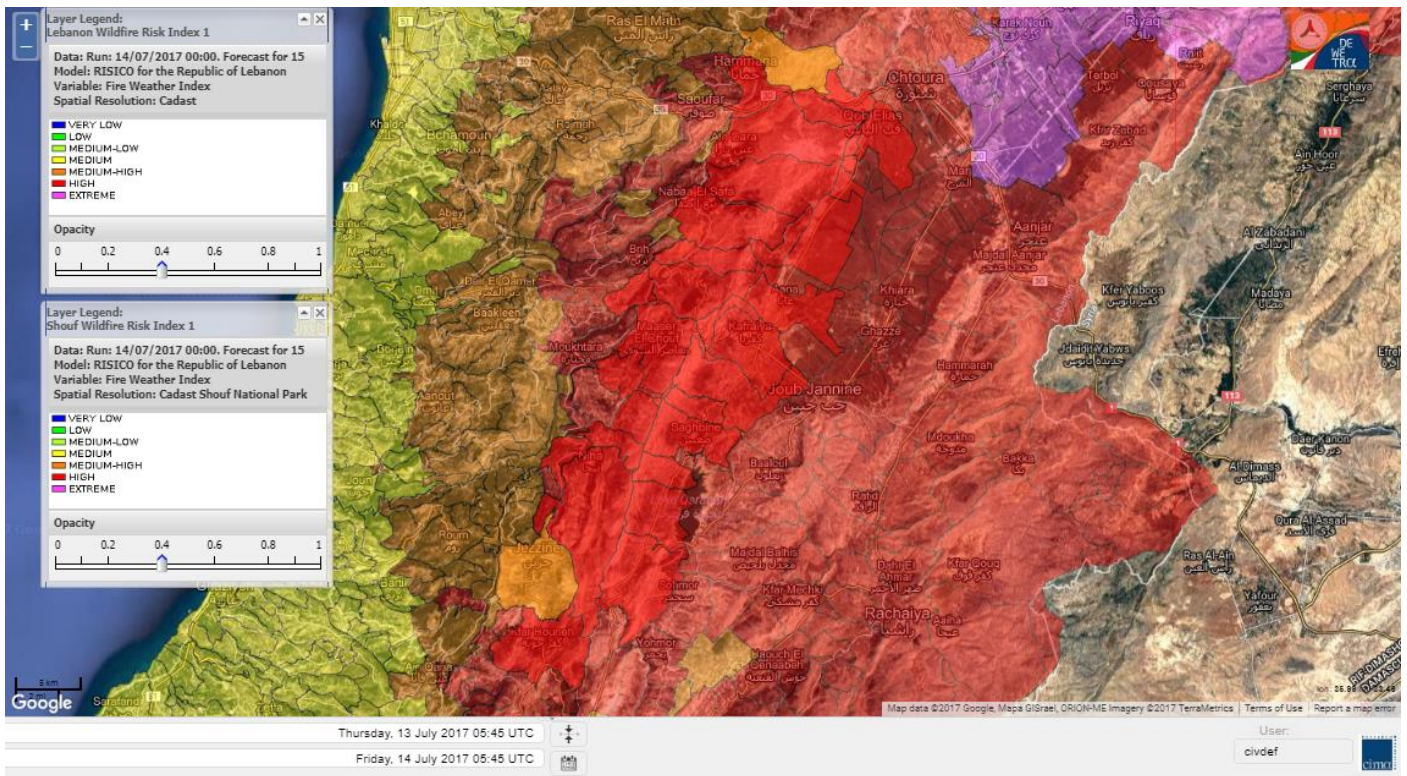

Shouf Biosphere Reserve Forecast for 15 Jul 2017