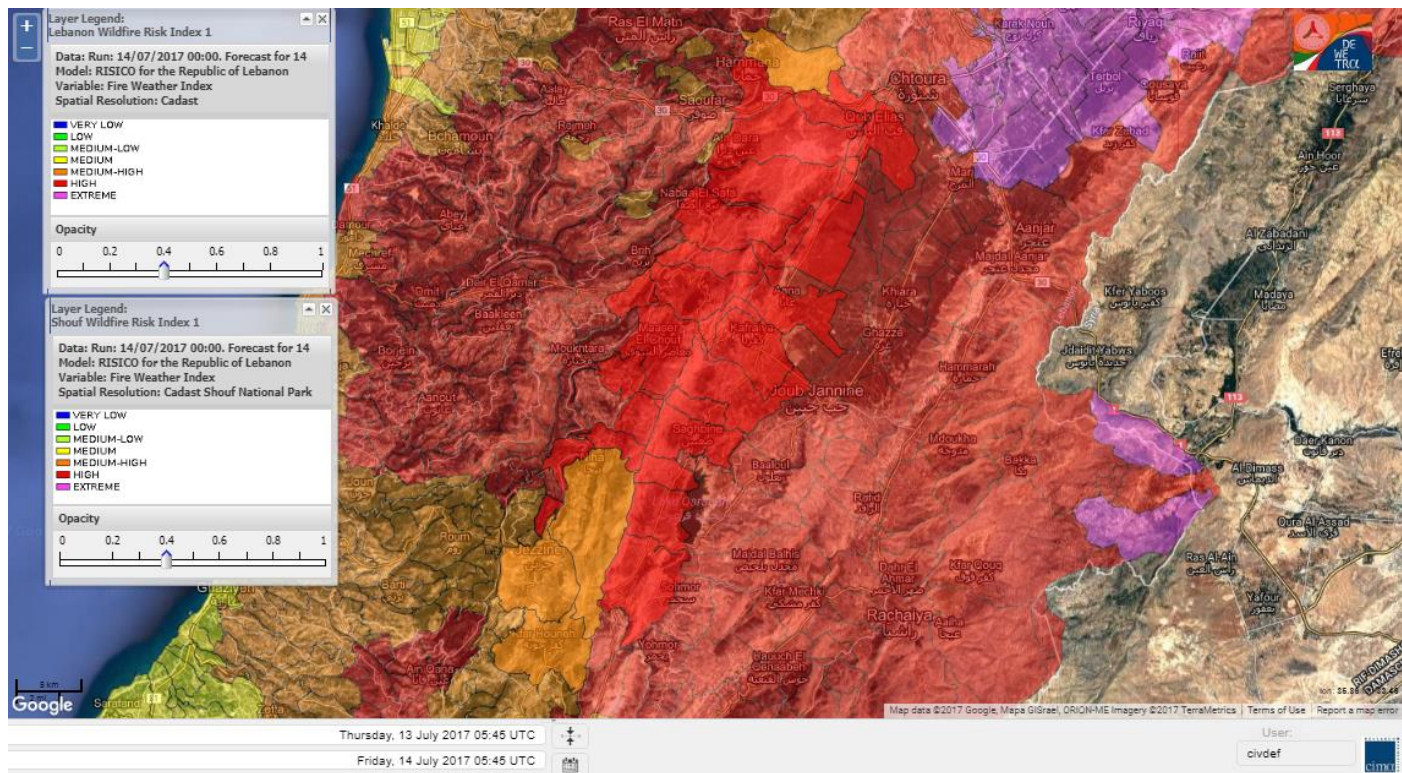

Shouf Biosphere Reserve Forecast for 14 Jul 2017