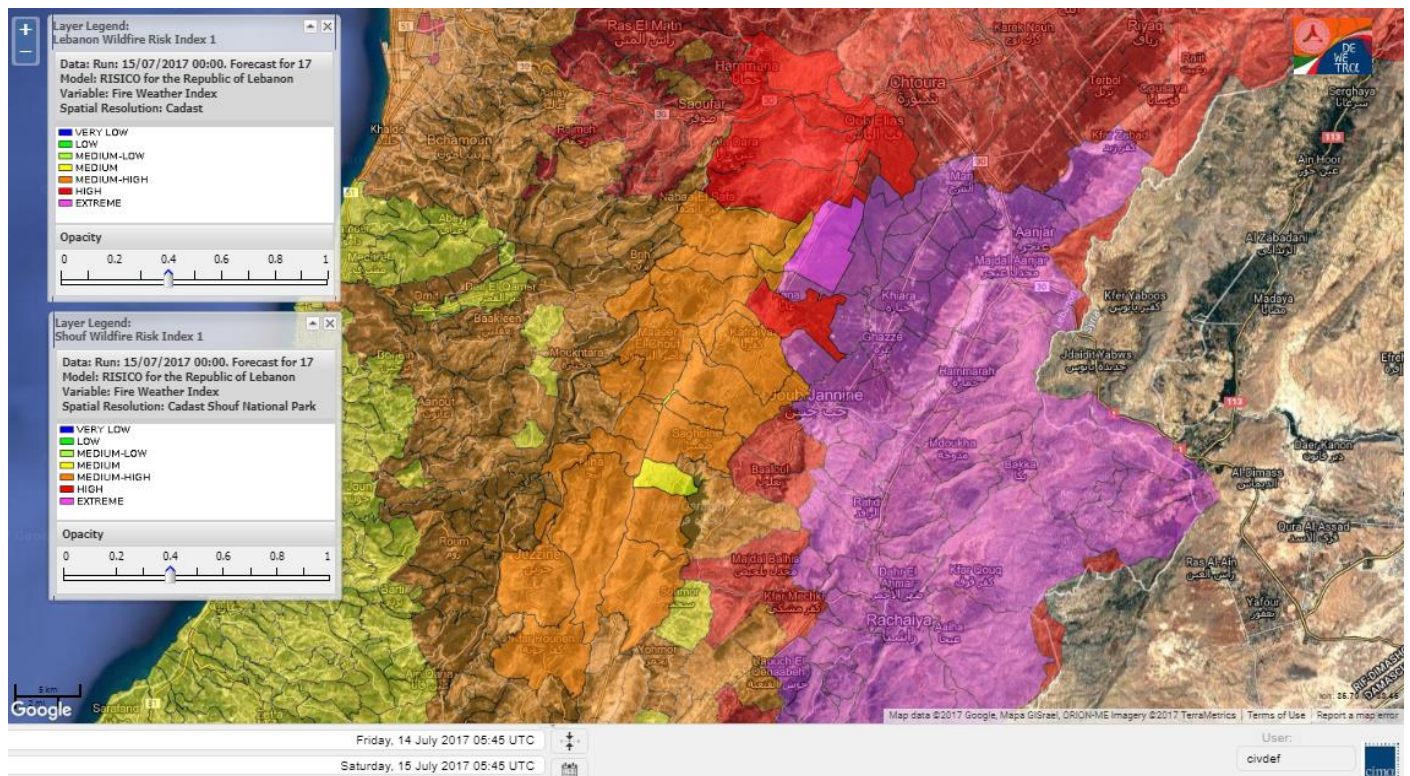

Shouf Biosphere Reserve Forecast for 17 Jul 2017