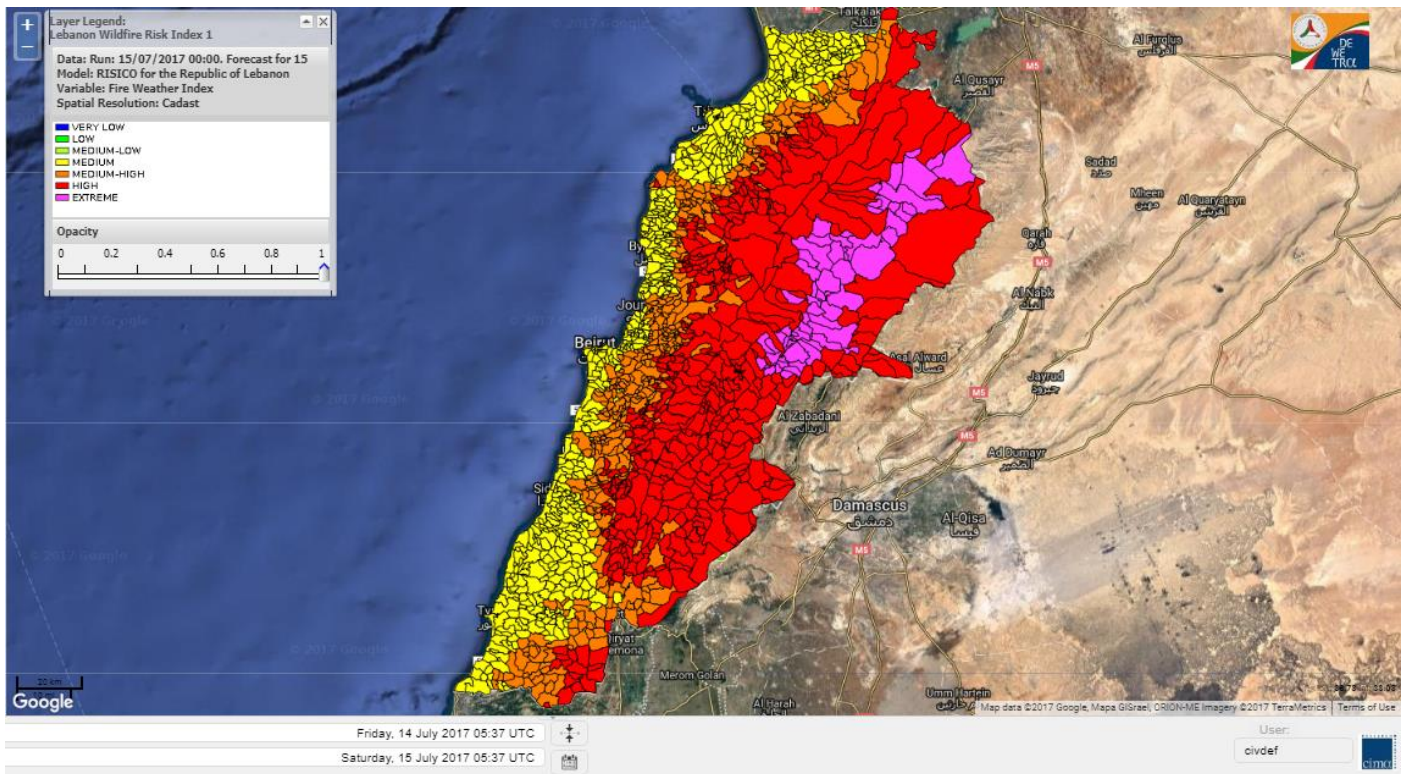

Lebanon for 15 Jul 2017