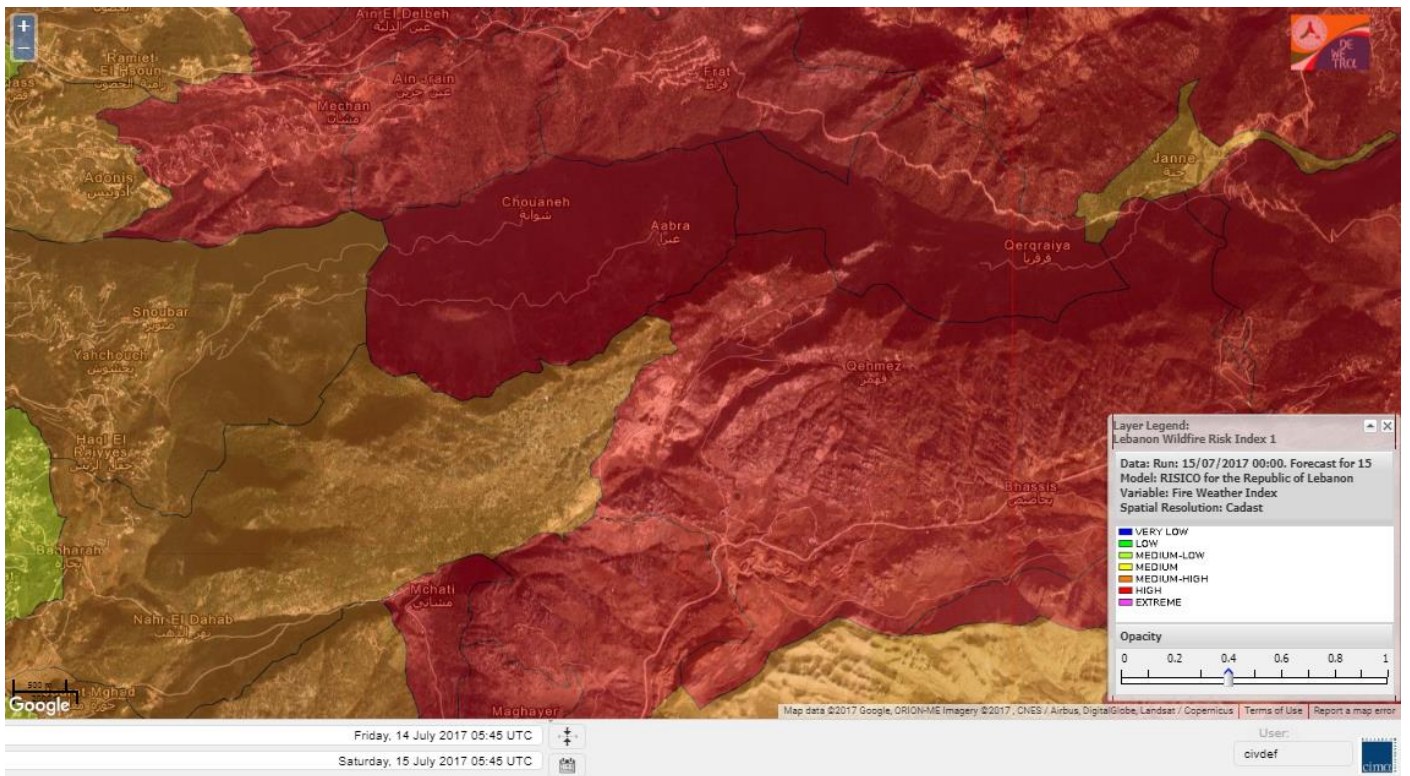

Jabal Moussa Reserve Forecast for 15 Jul 2017