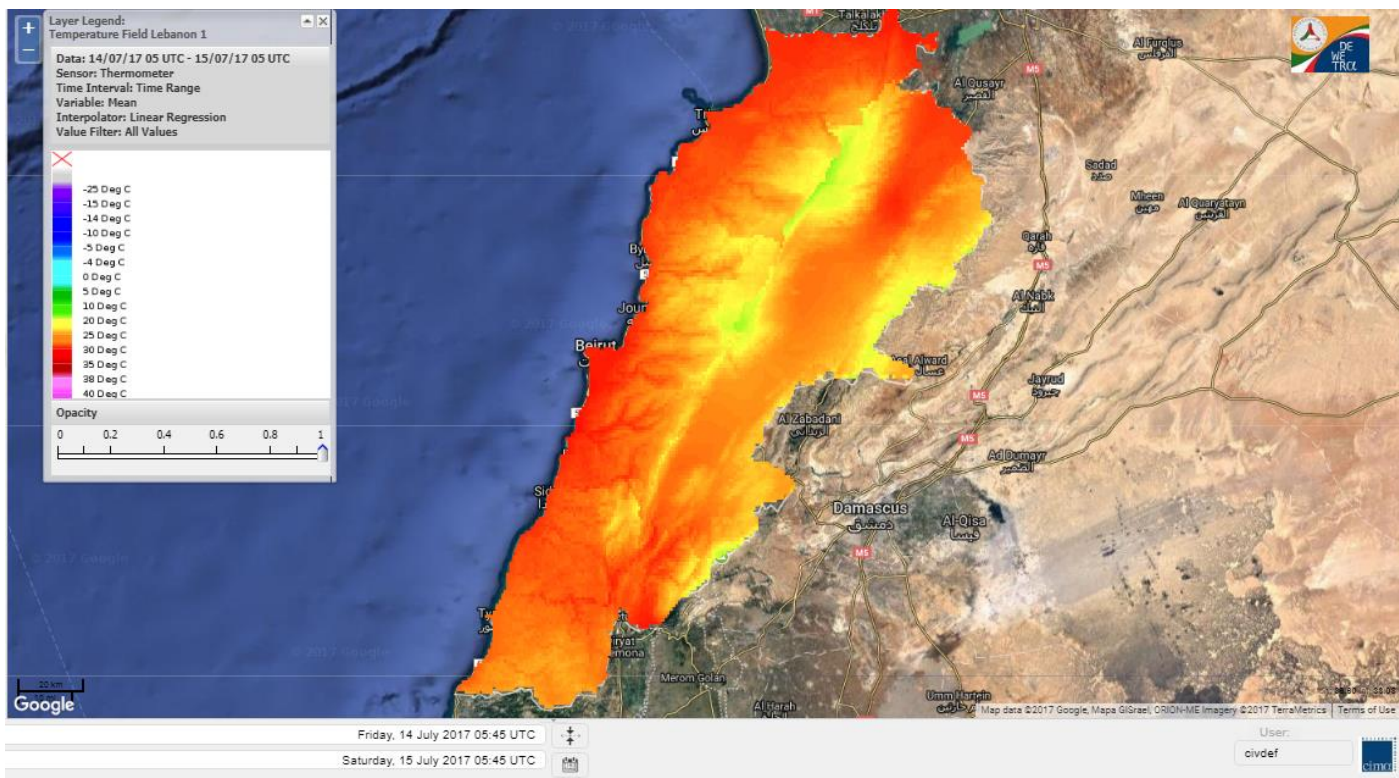

Lebanon temperature for 15 Jul 2017