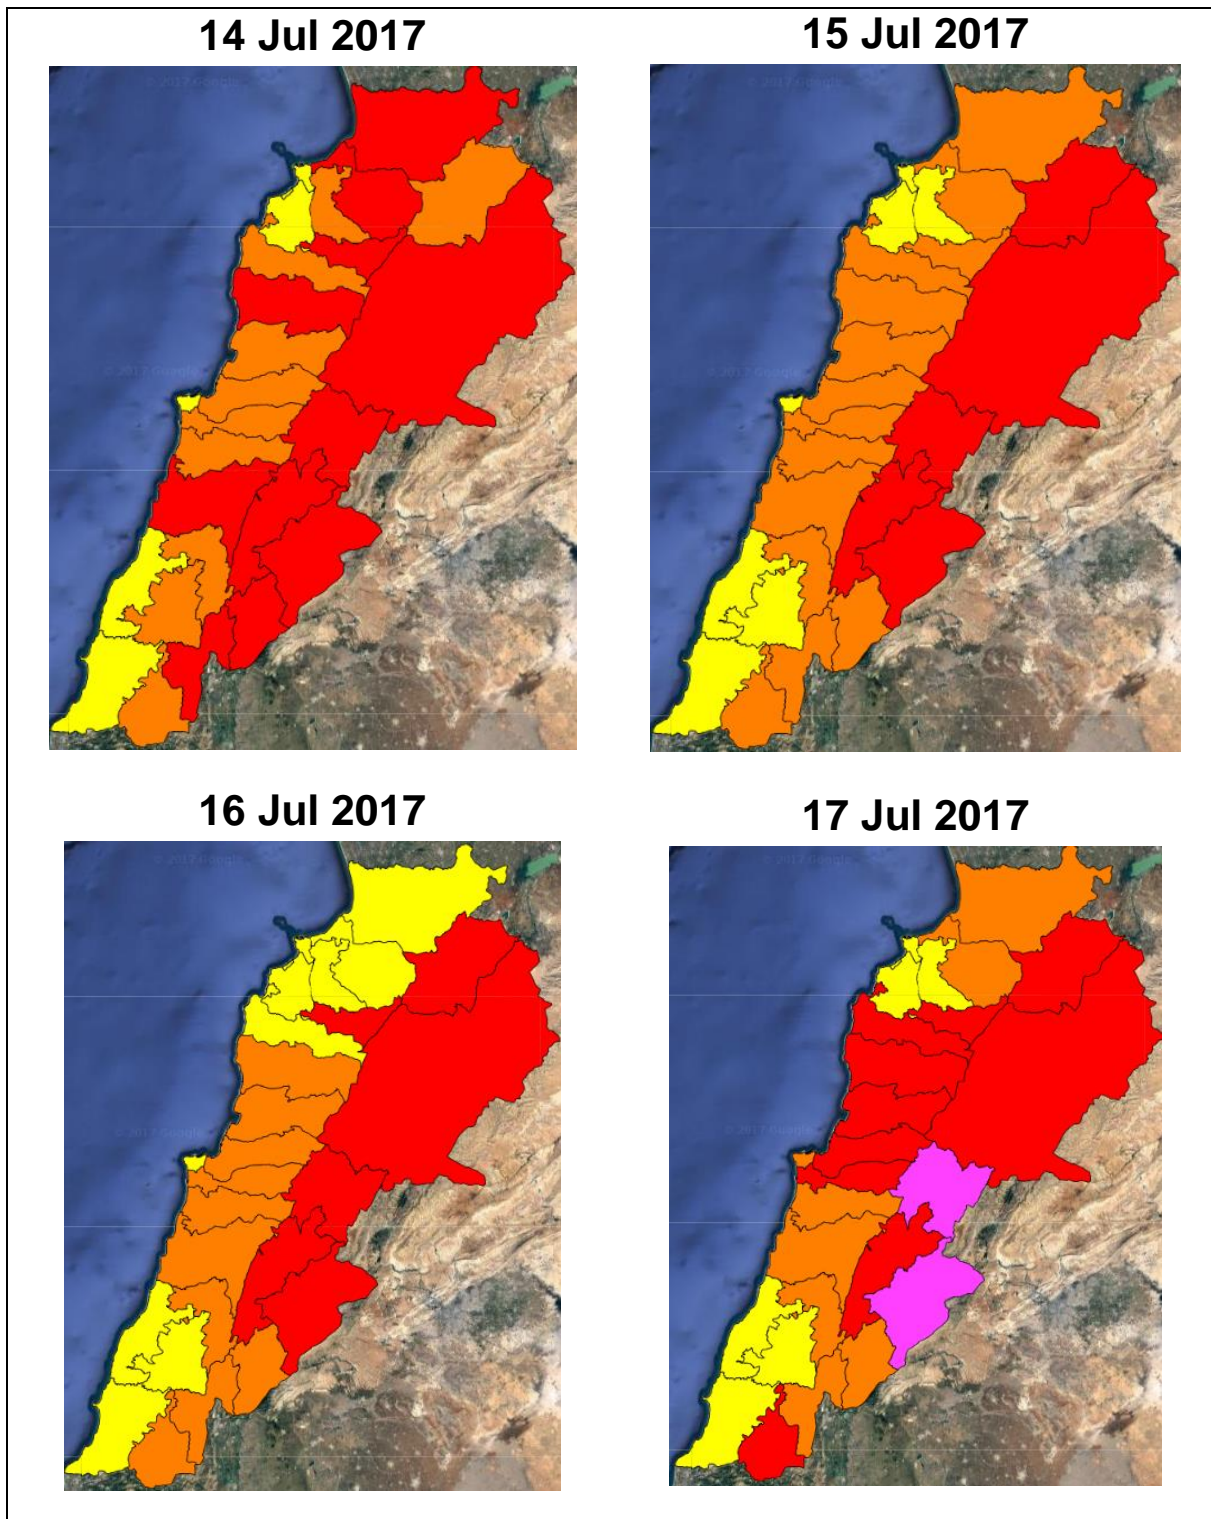

FIRE RISK INDEX

Layer Legend:
Lebanon Wildfire Risk Index 1

Data: Run: 15/07/2017 00:00. Forecast for 15
Model: RISICO for the Republic of Lebanon
Variable: Fire Weather Index
Spatial Resolution: Caza

- VERY LOW
- LOW
- MEDIUM-LOW
- MEDIUM
- MEDIUM-HIGH
- HIGH
- EXTREME