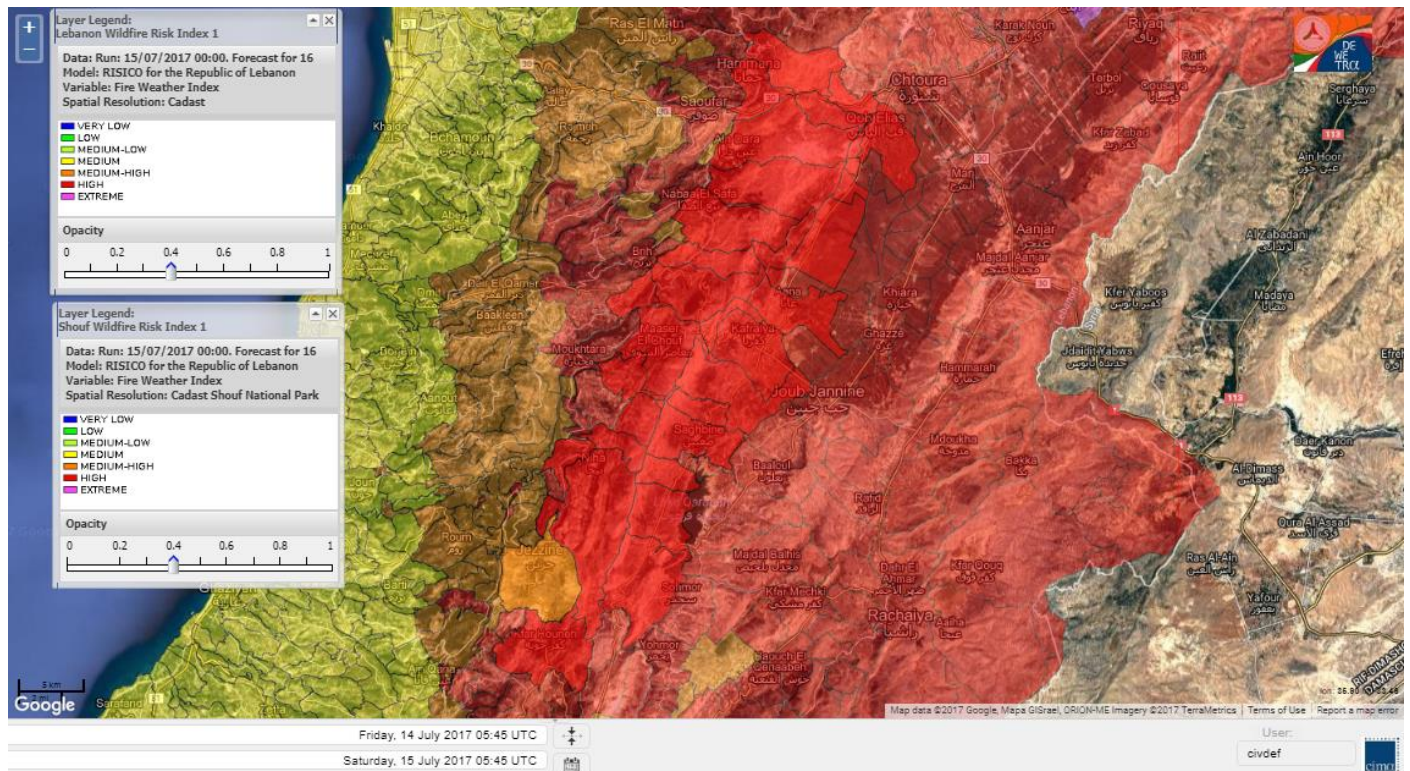

Shouf Biosphere Reserve Forecast for 16 Jul 2017