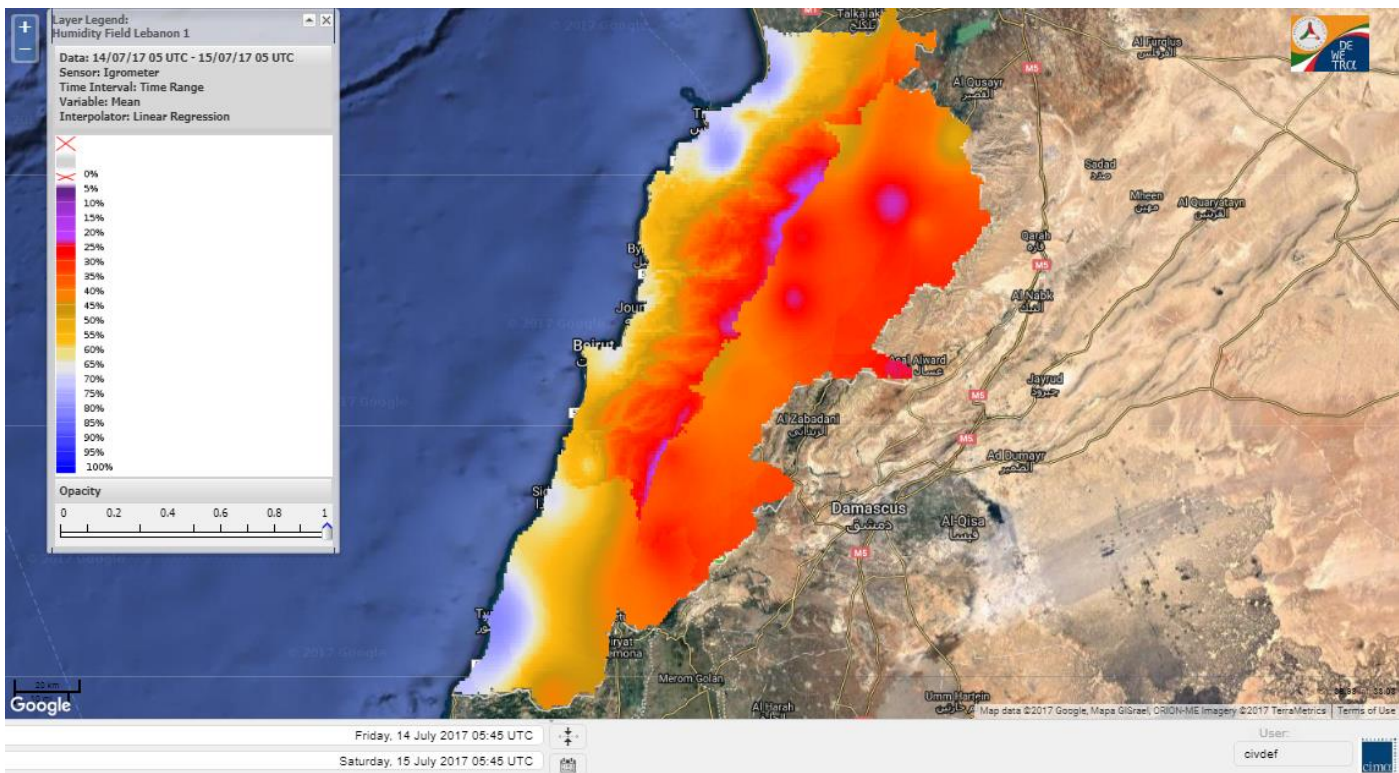

Lebanon humidity for 15 Jul 2017