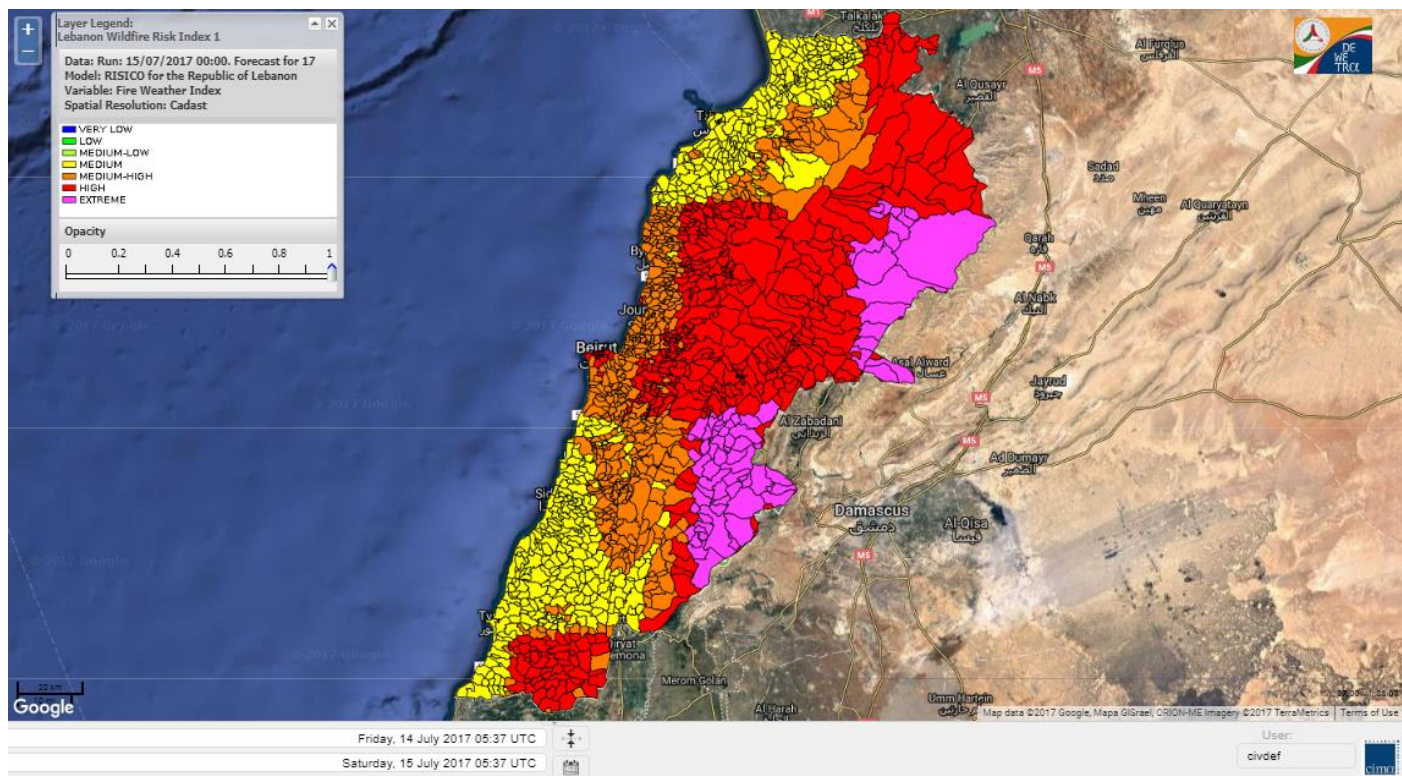

Lebanon for 17 Jul 2017