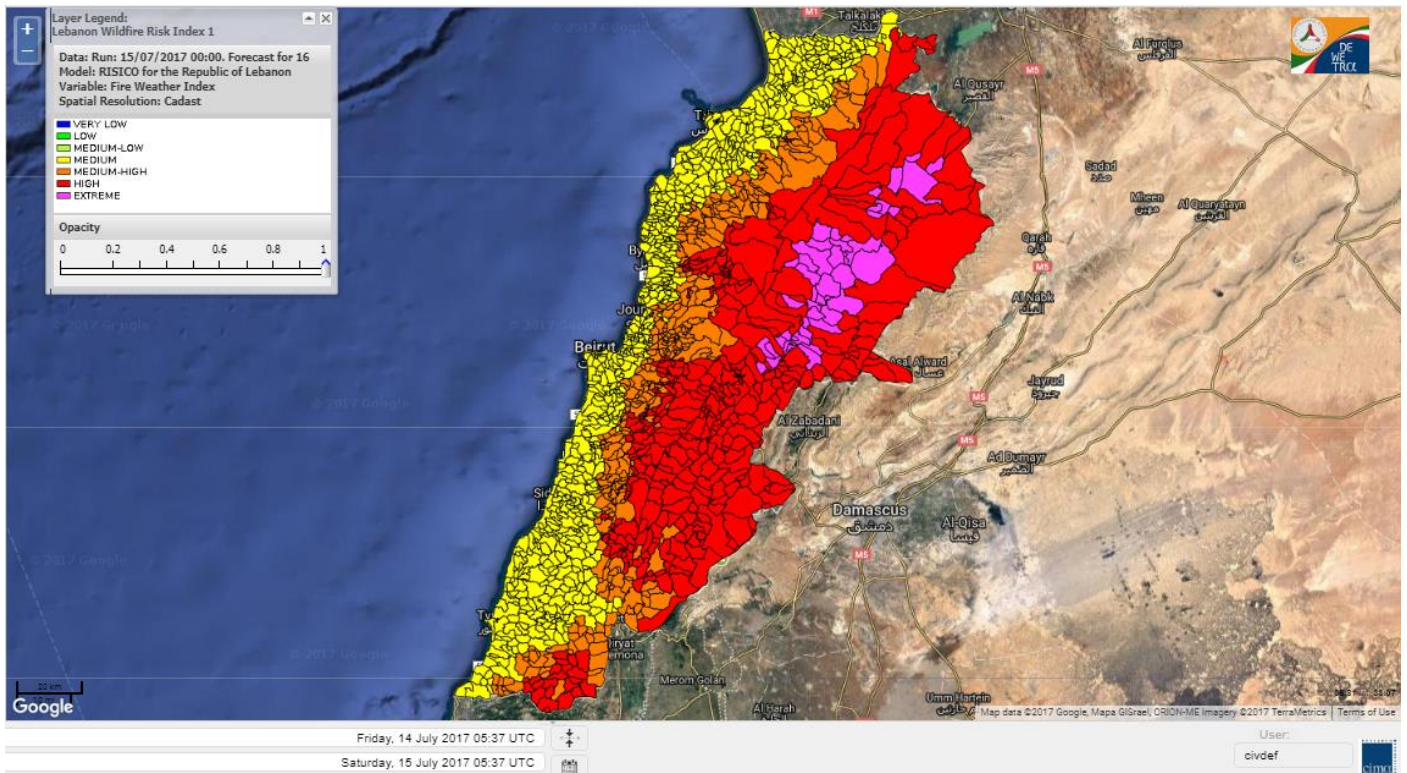

Lebanon for 16 Jul 2017