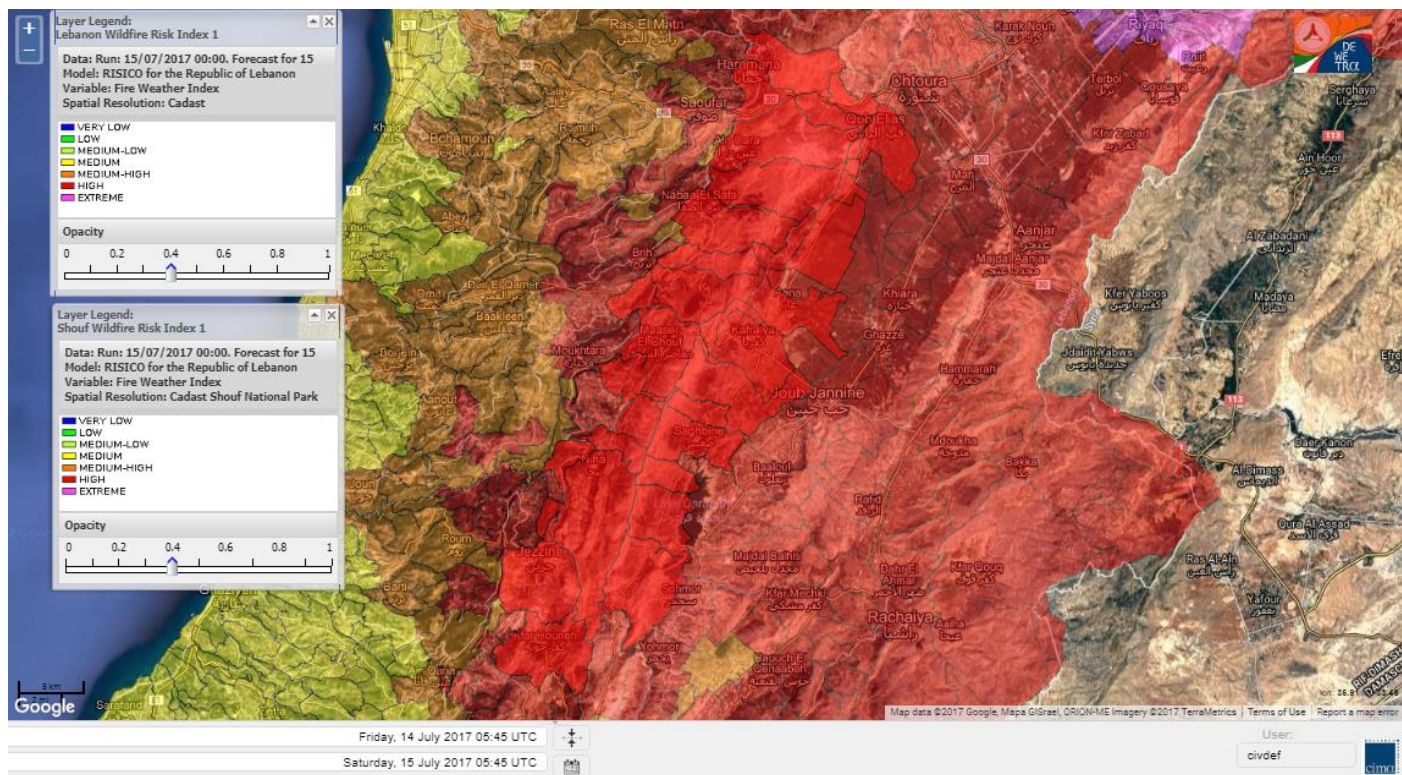

Shouf Biosphere Reserve Forecast for 15 Jul 2017