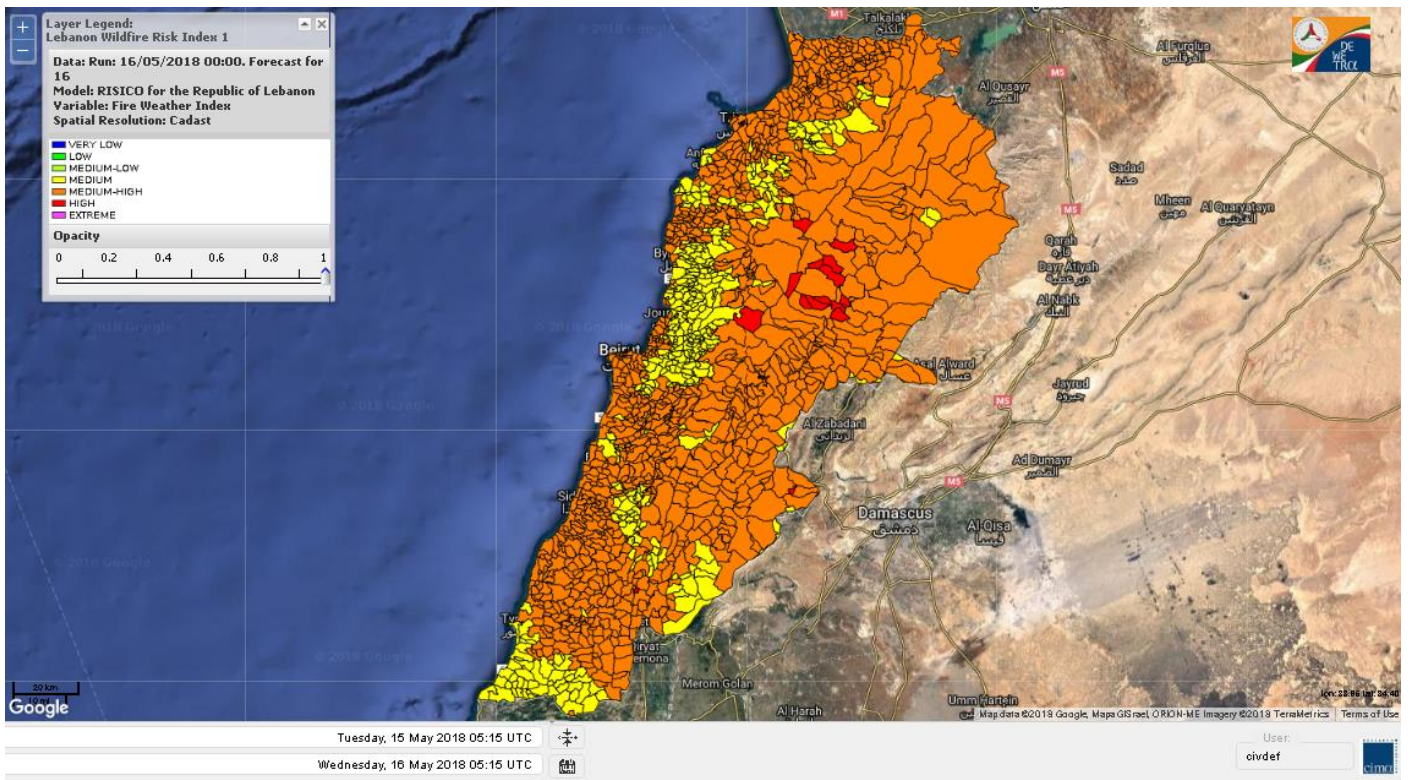

Lebanon for 16 May 2018