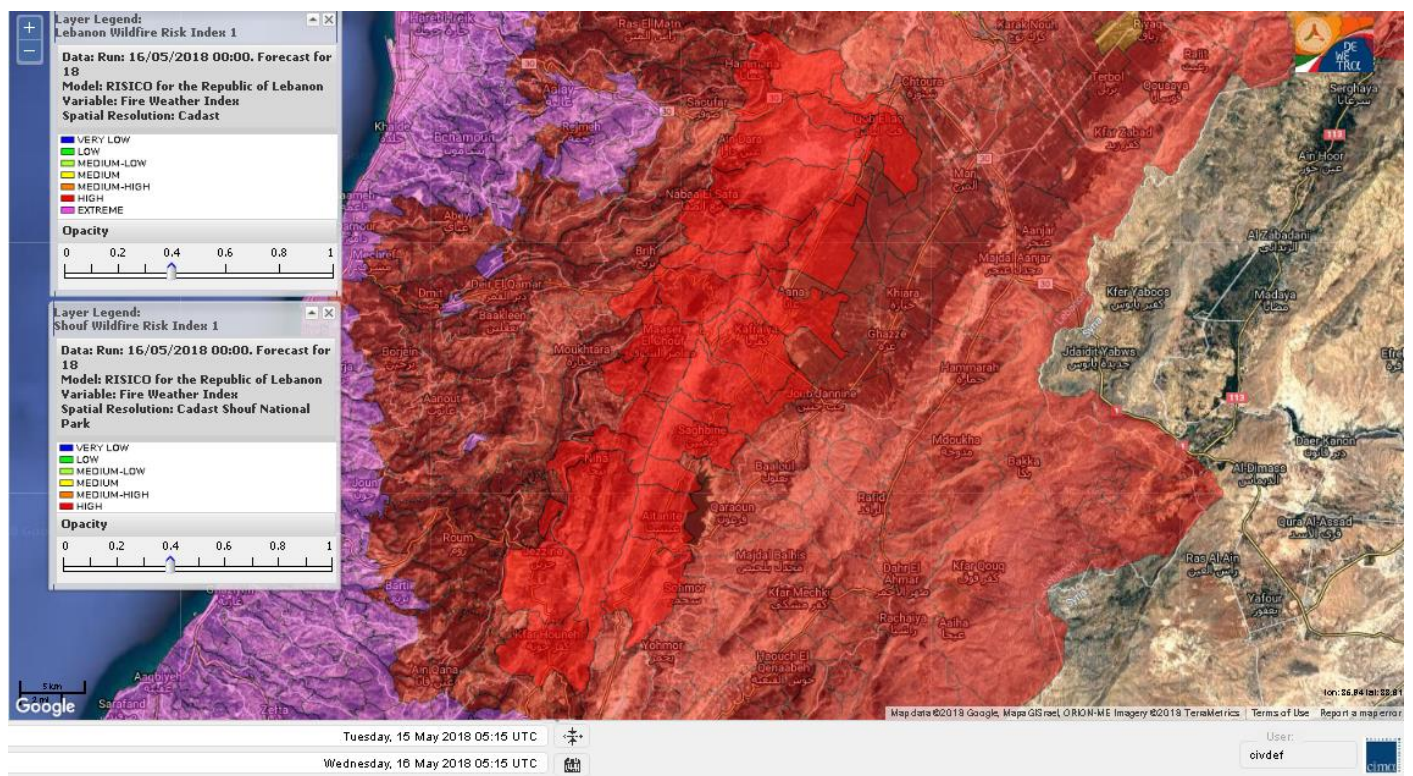

Shouf Biosphere Reserve Forecast for 18 May 2018