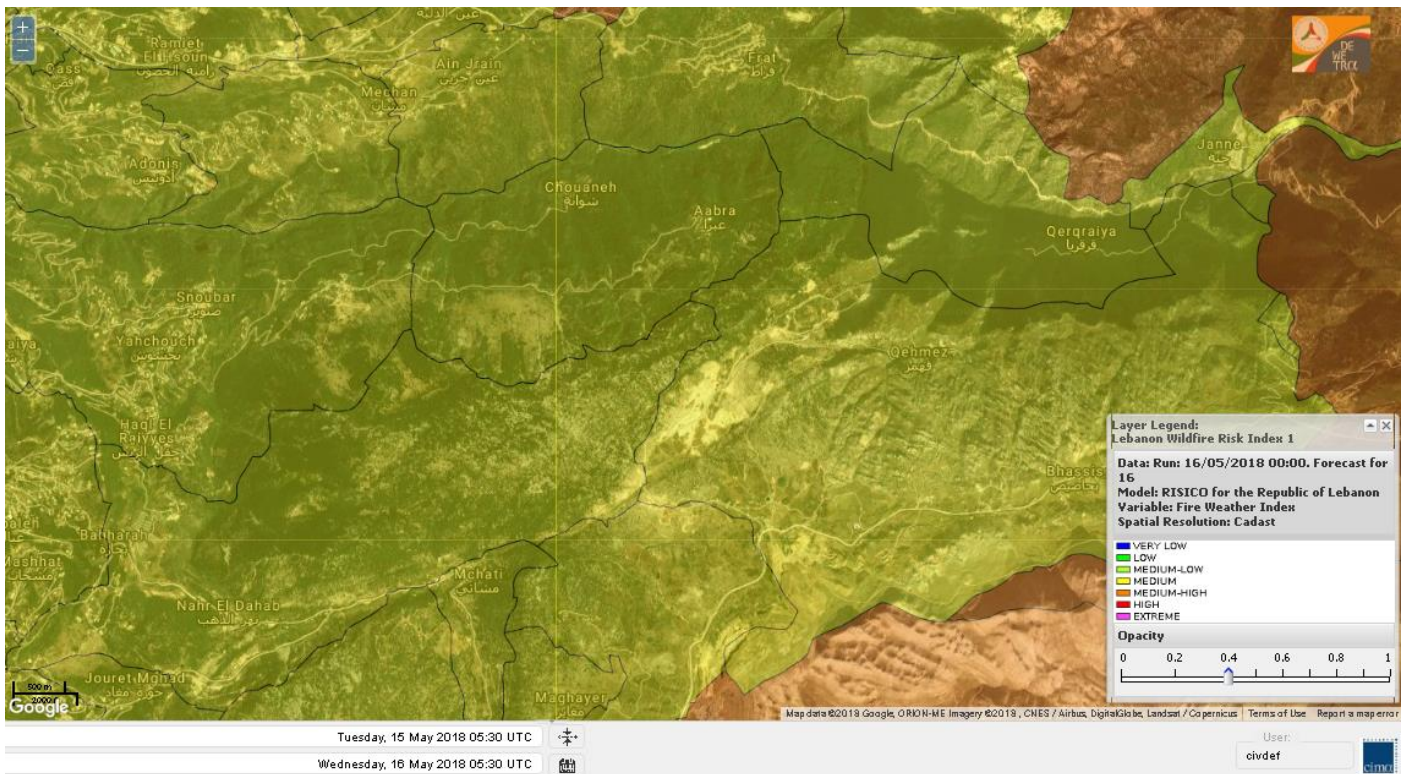

Jabal Moussa Reserve Forecast for 16 May 2018