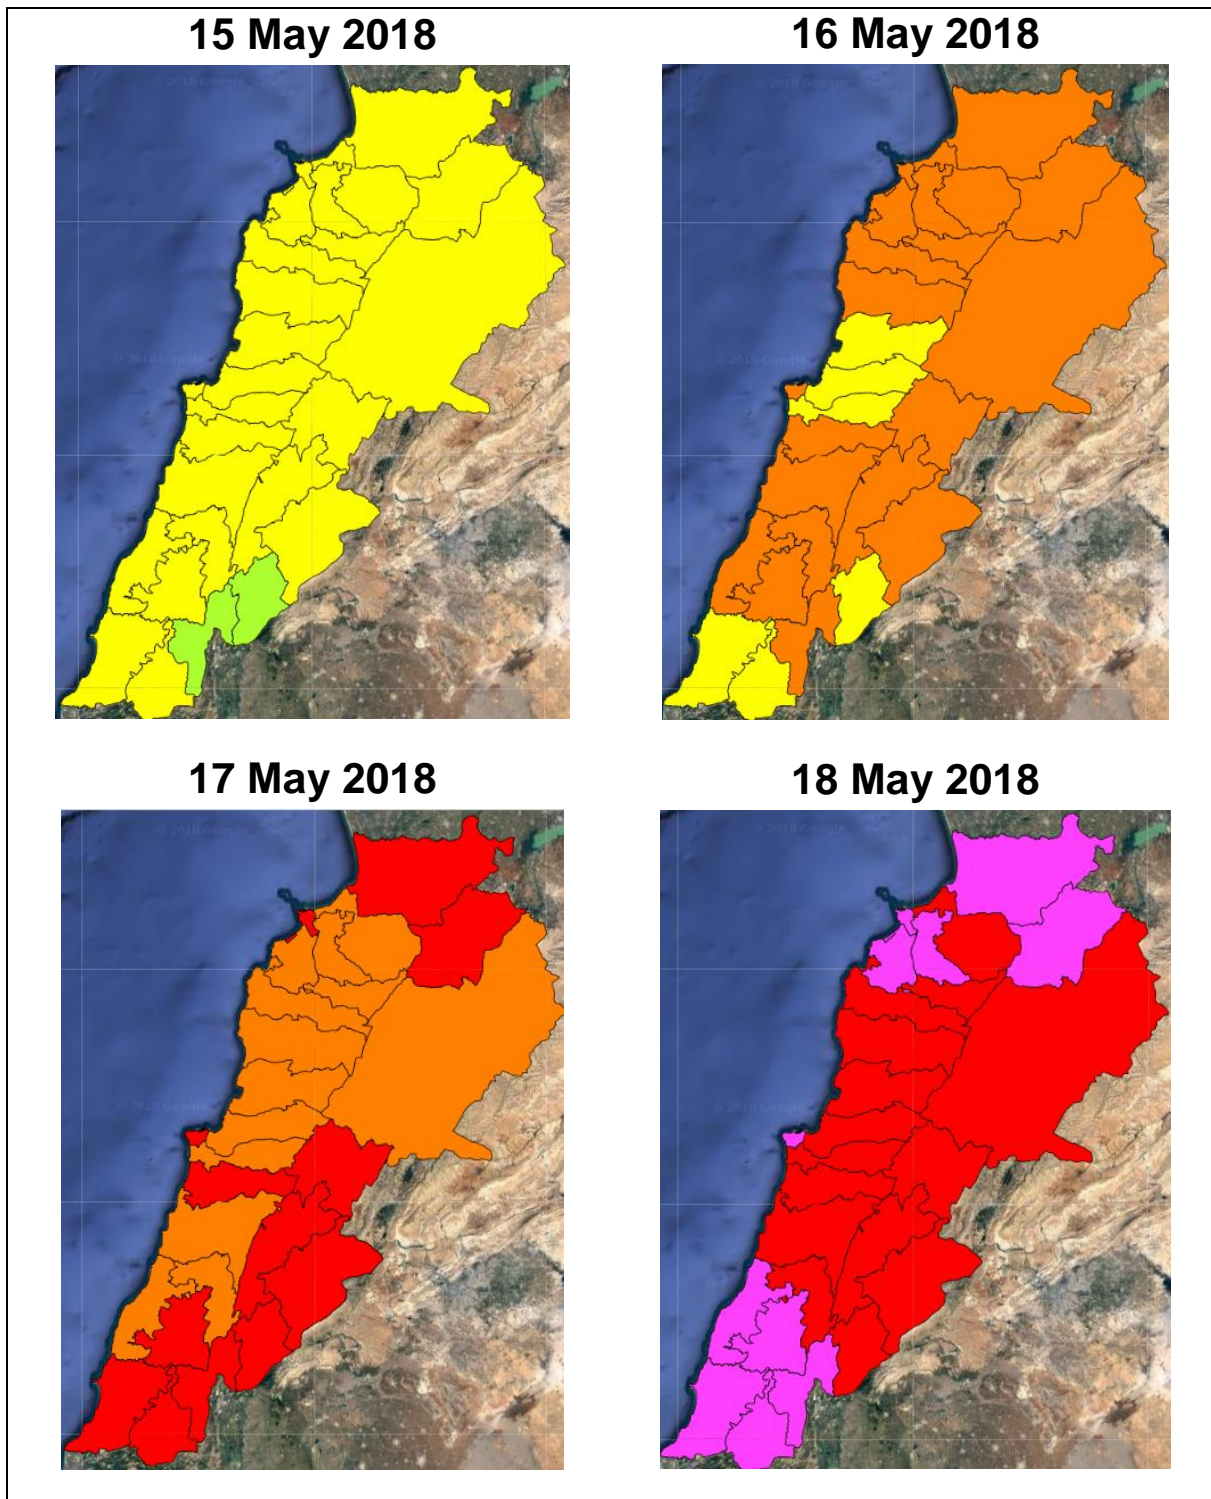

FIRE RISK INDEX

Layer Legend:
Lebanon Wildfire Risk Index 1

Data: Run: 16/05/2018 00:00. Forecast for 16
Model: RISICO for the Republic of Lebanon
Variable: Fire Weather Index
Spatial Resolution: Caza

- VERY LOW
- LOW
- MEDIUM-LOW
- MEDIUM
- MEDIUM-HIGH
- HIGH
- EXTREME