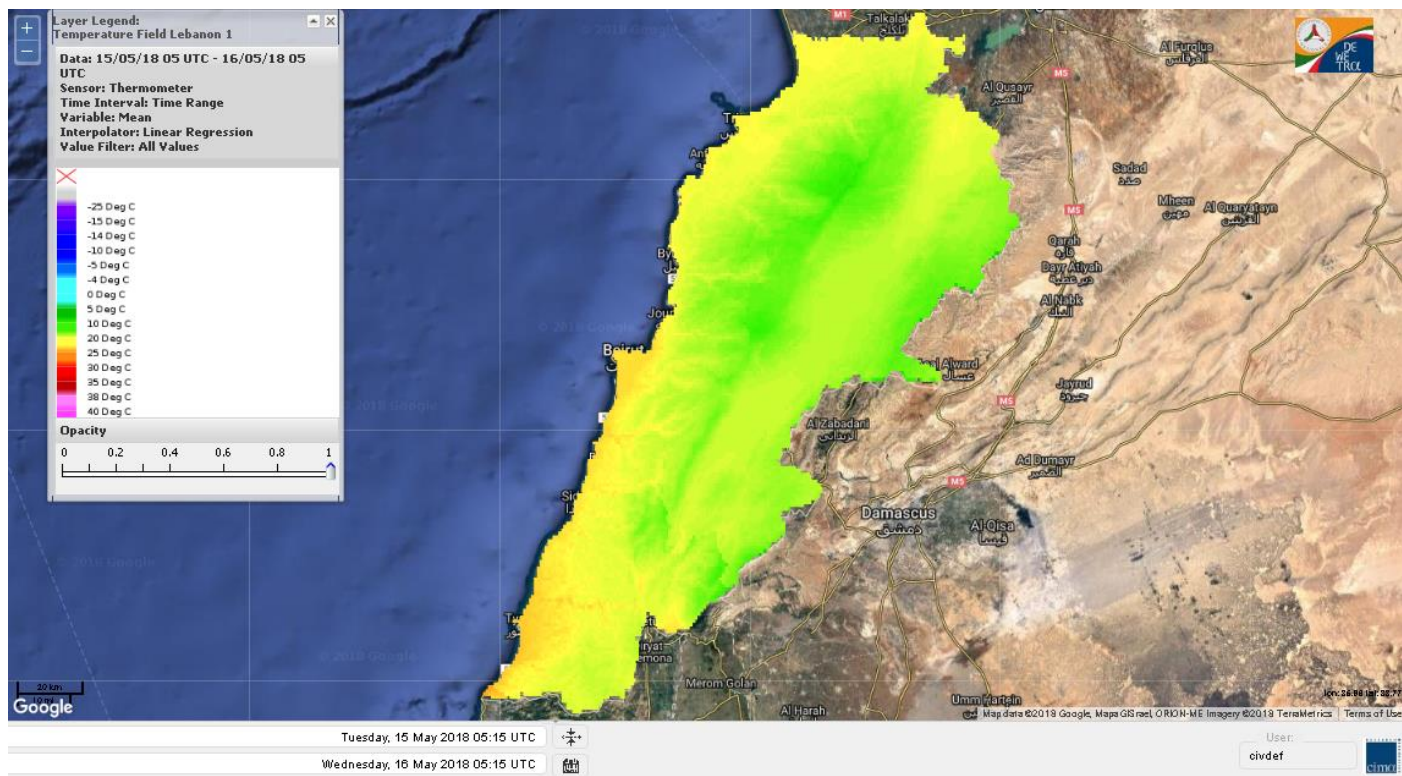

Lebanon temperature for Lebanon 16 May 2018