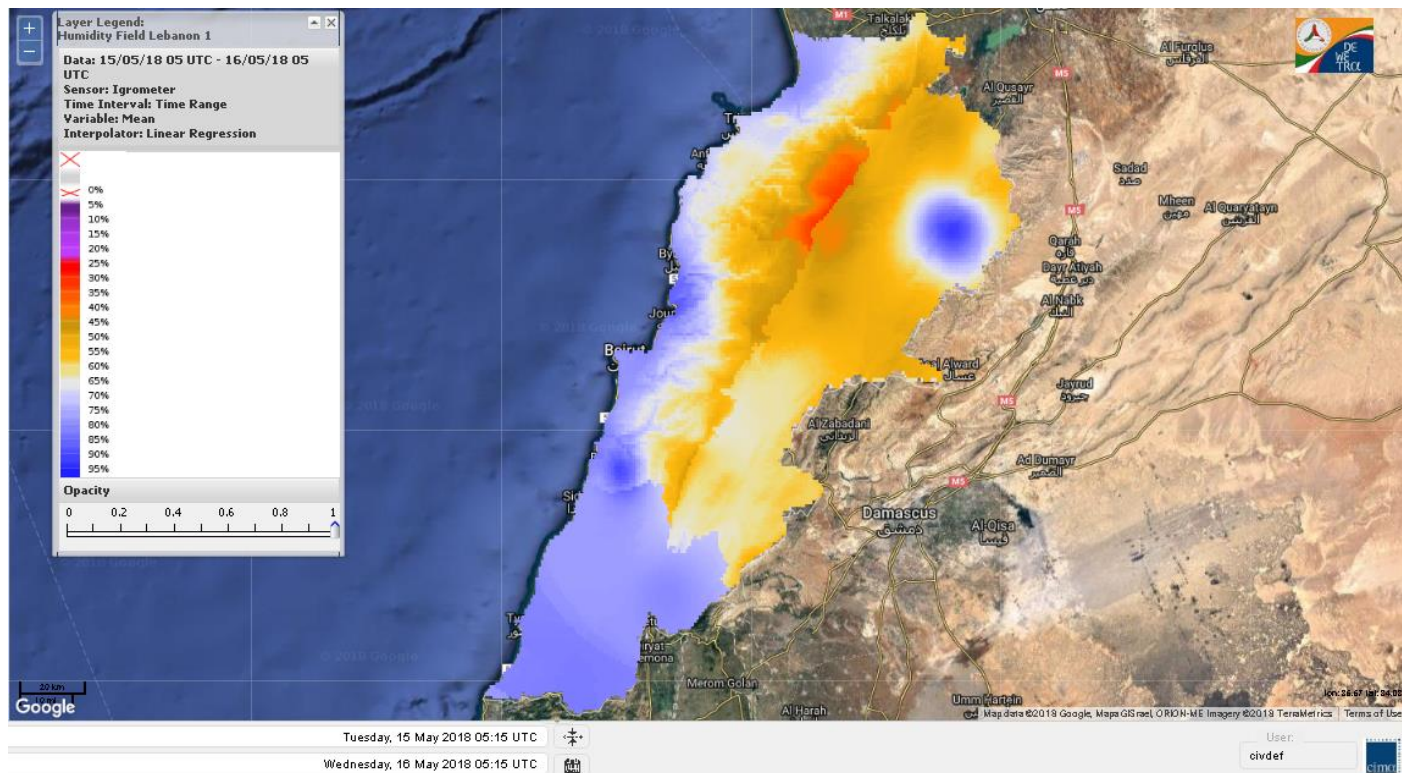

Lebanon humidity for Lebanon 16 May 2018