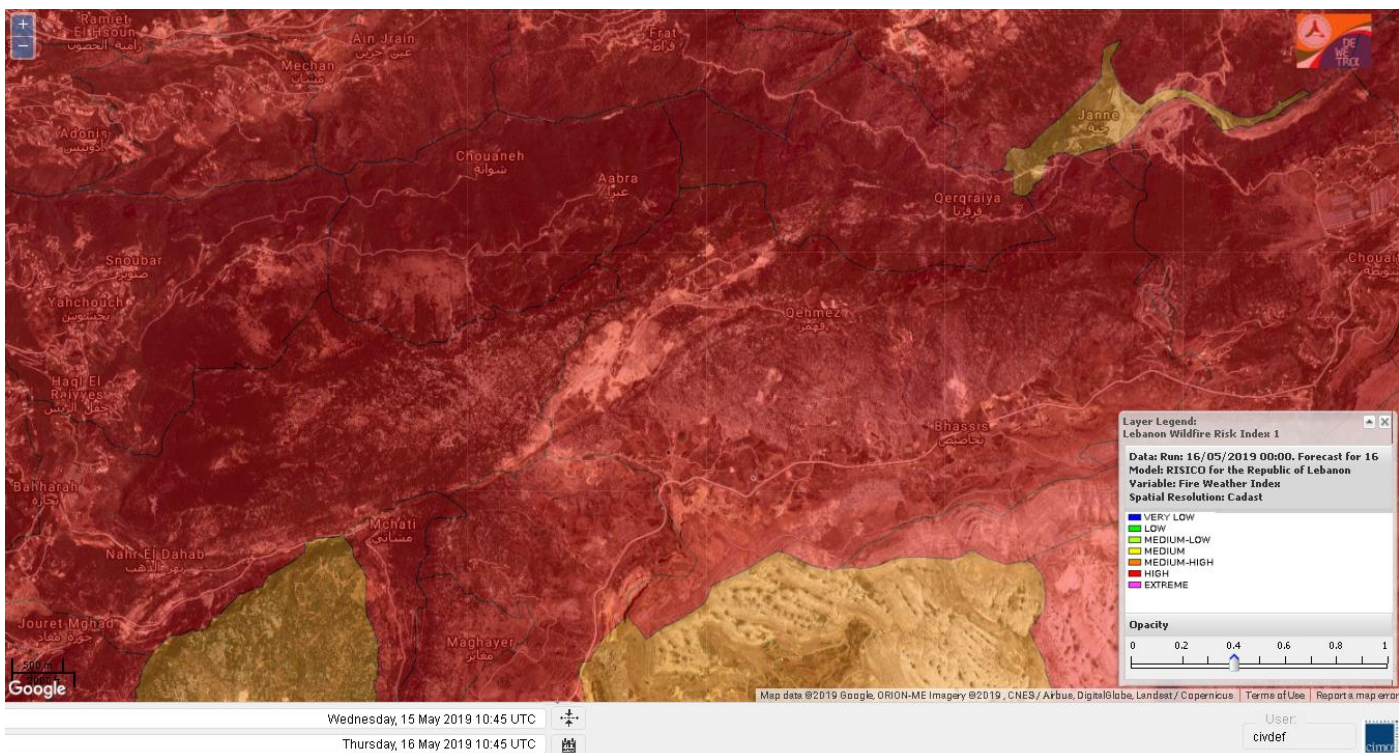

Jabal Moussa Reserve Forecast for 18 May 2019