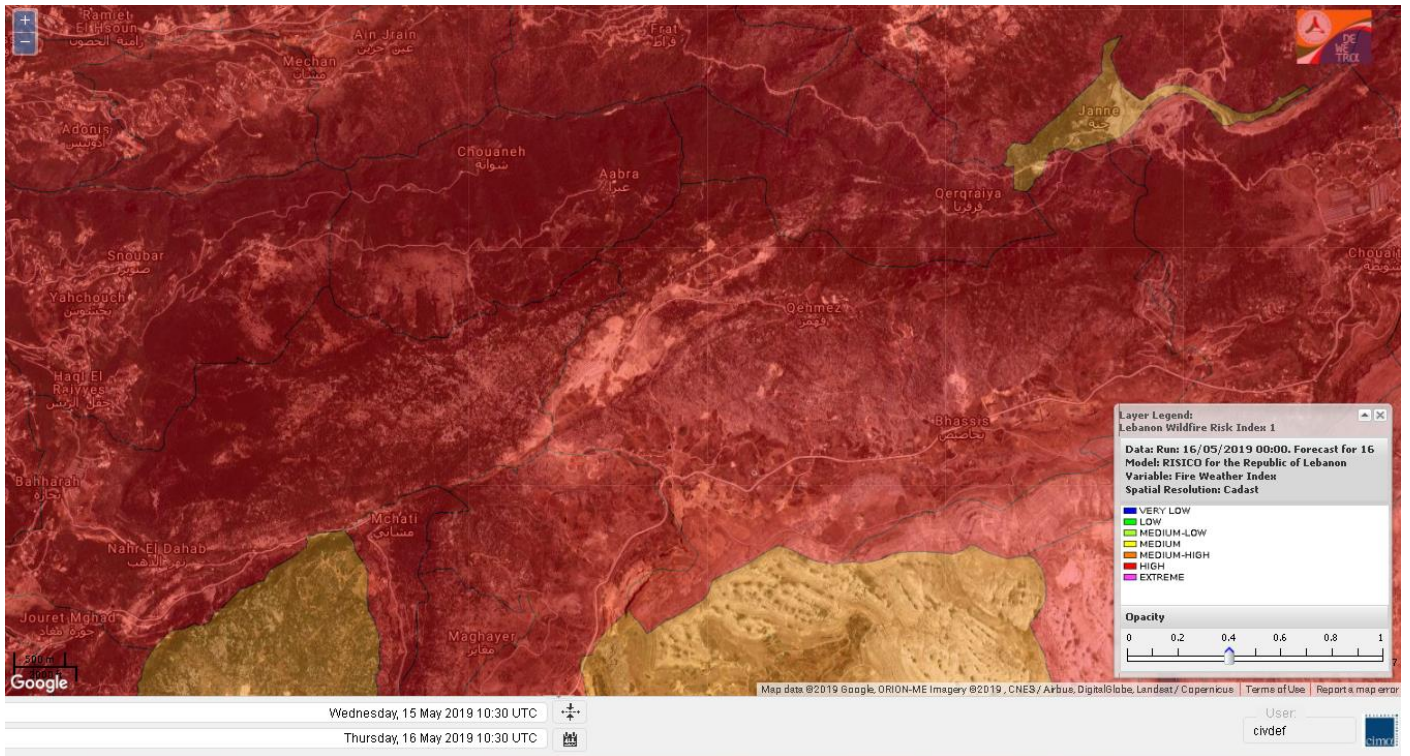

Jabal Moussa Reserve Forecast for 16 May 2019