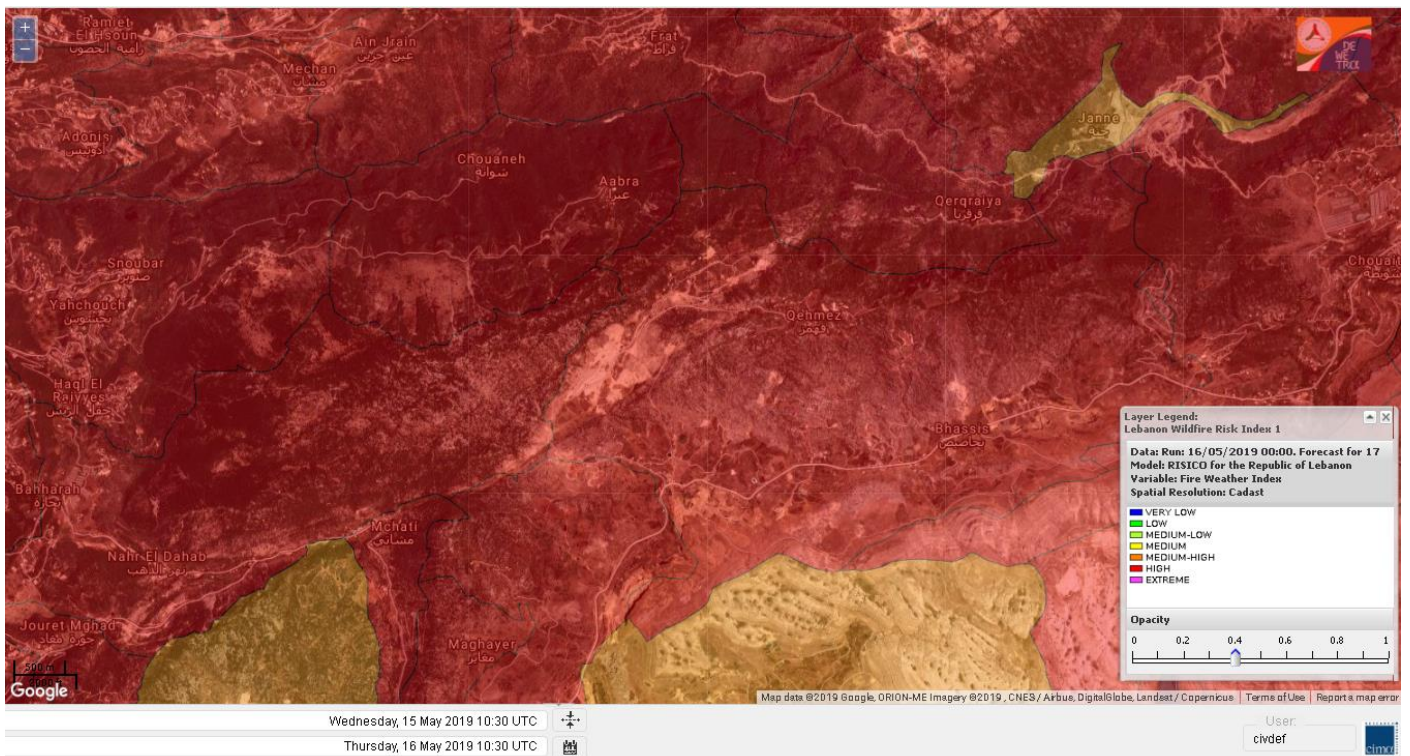

Jabal Moussa Reserve Forecast for 17 May 2019