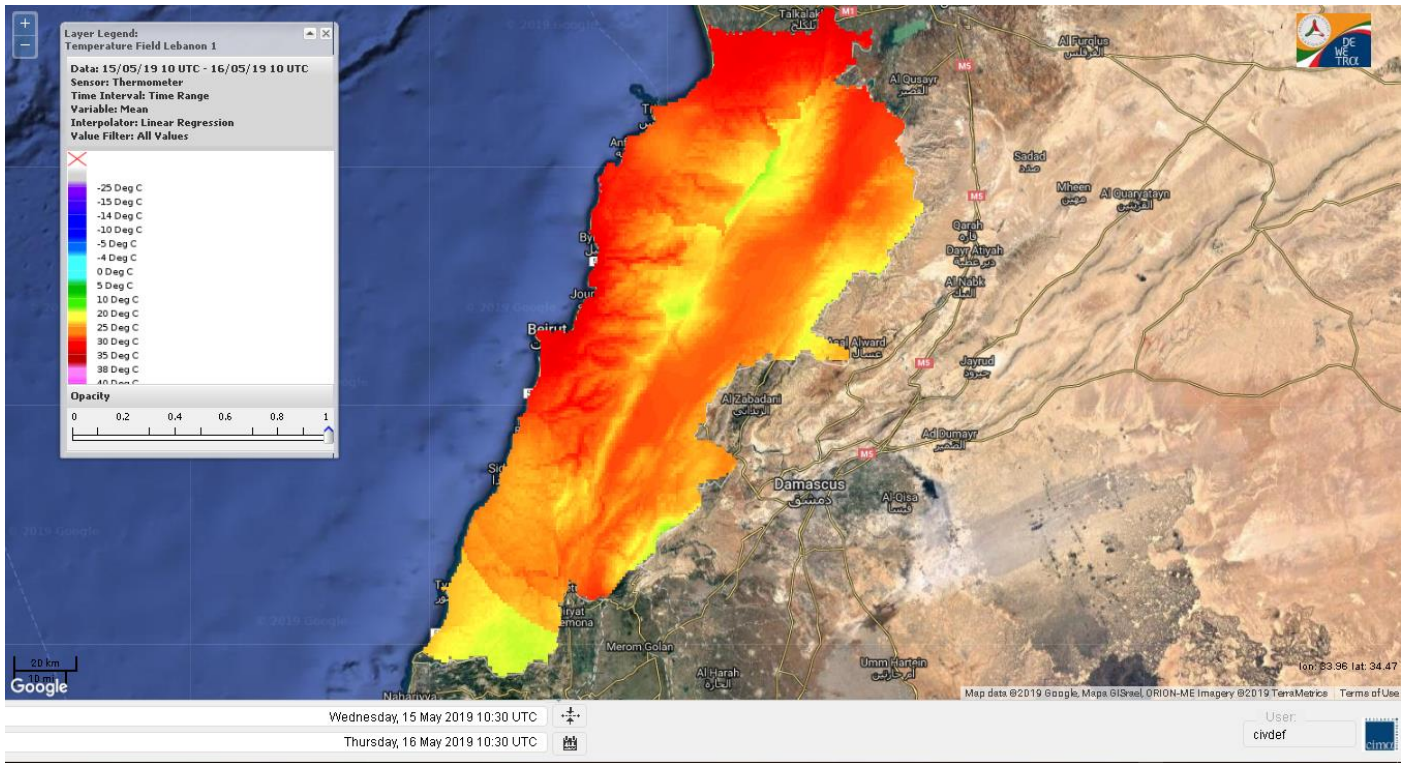

Lebanon temperature for 16 May 2019