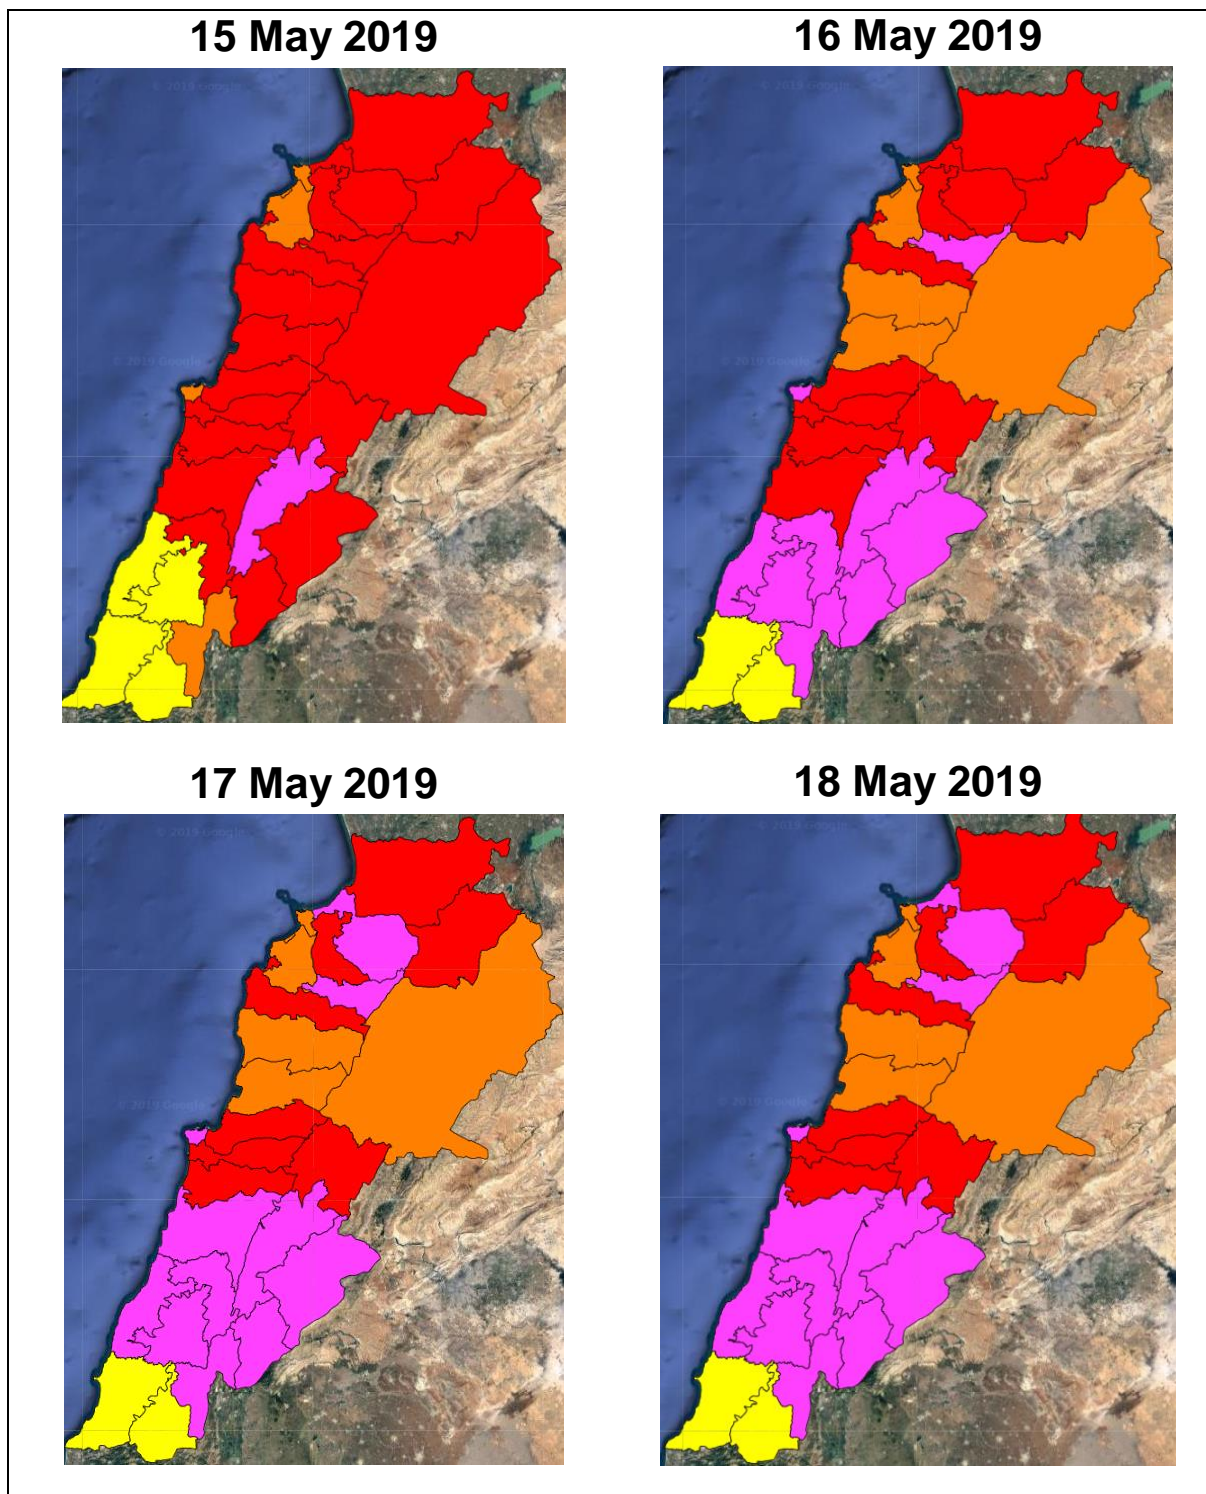

FIRE RISK INDEX

Layer Legend:
Lebanon Wildfire Risk Index 1

Data: Run: 16/05/2019 00:00. Forecast for 16
Model: RISICO for the Republic of Lebanon
Variable: Fire Weather Index
Spatial Resolution: Caza

- VERY LOW
- LOW
- MEDIUM-LOW
- MEDIUM
- MEDIUM-HIGH
- HIGH
- EXTREME