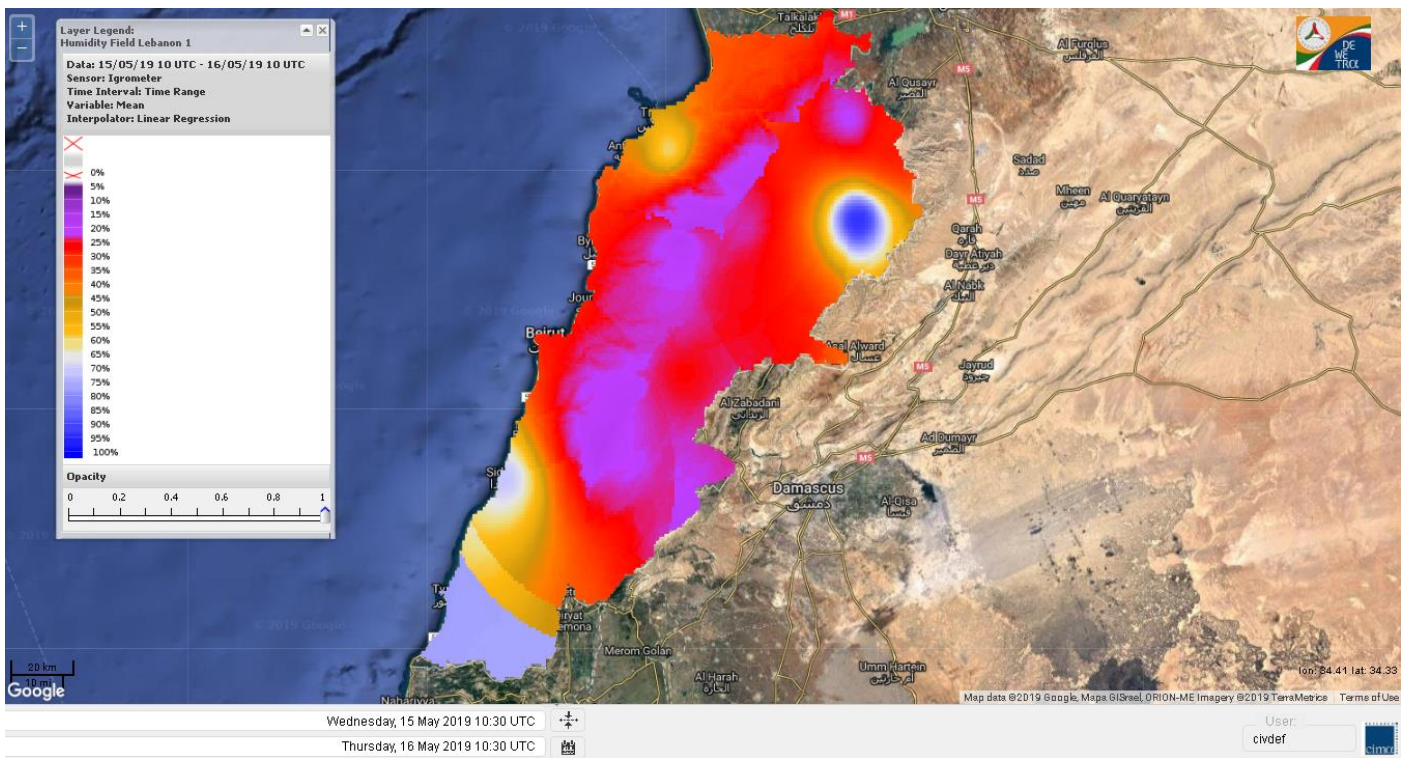

Lebanon humidity for 16 May 2019