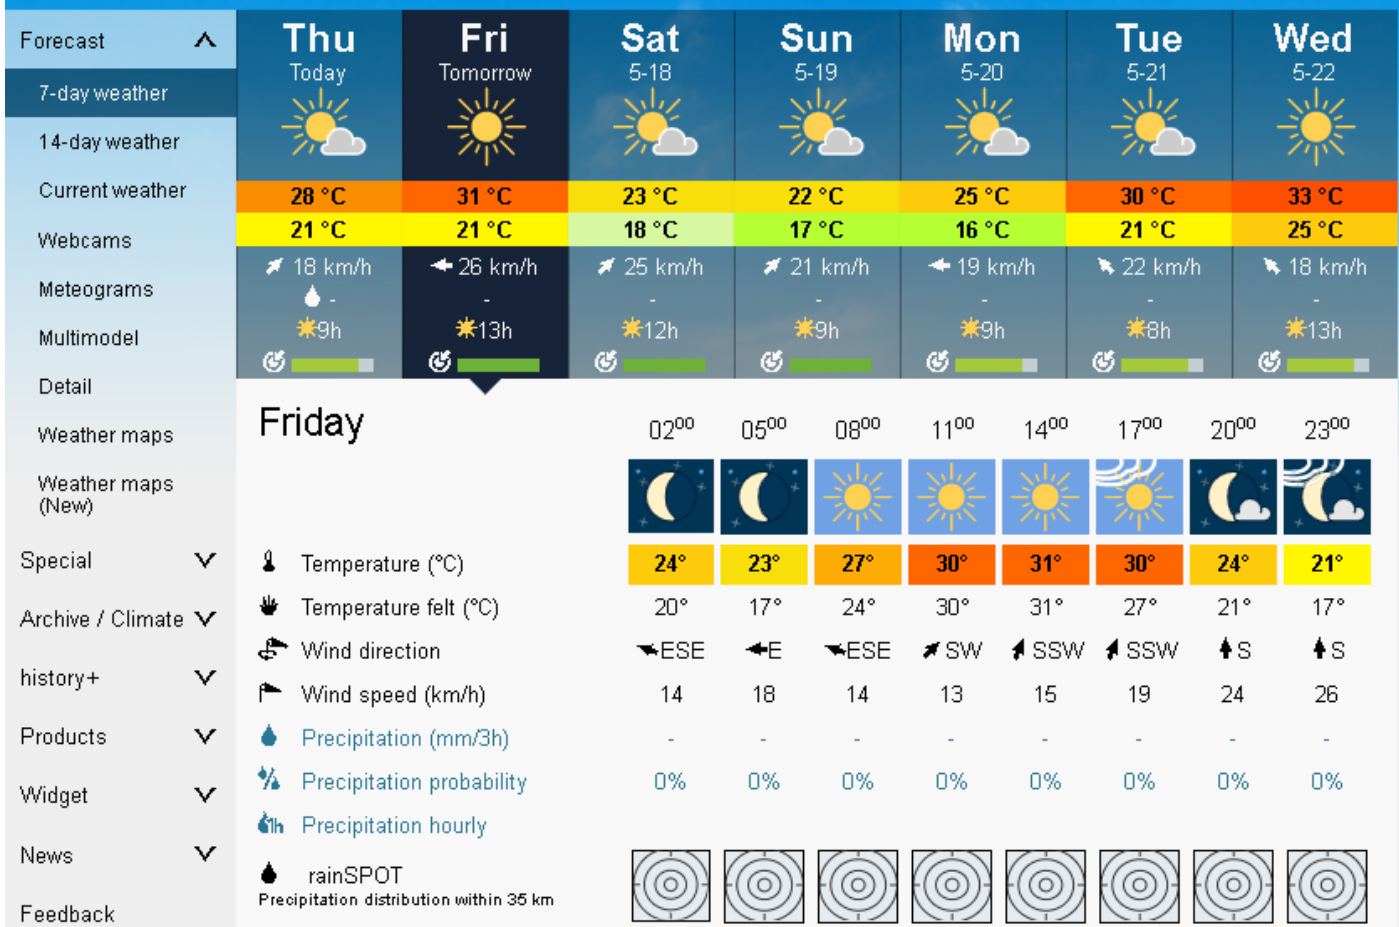

## Weather Beirut

Beyrouth, Lebanon, 33.89°N 35.5°E 40m asl