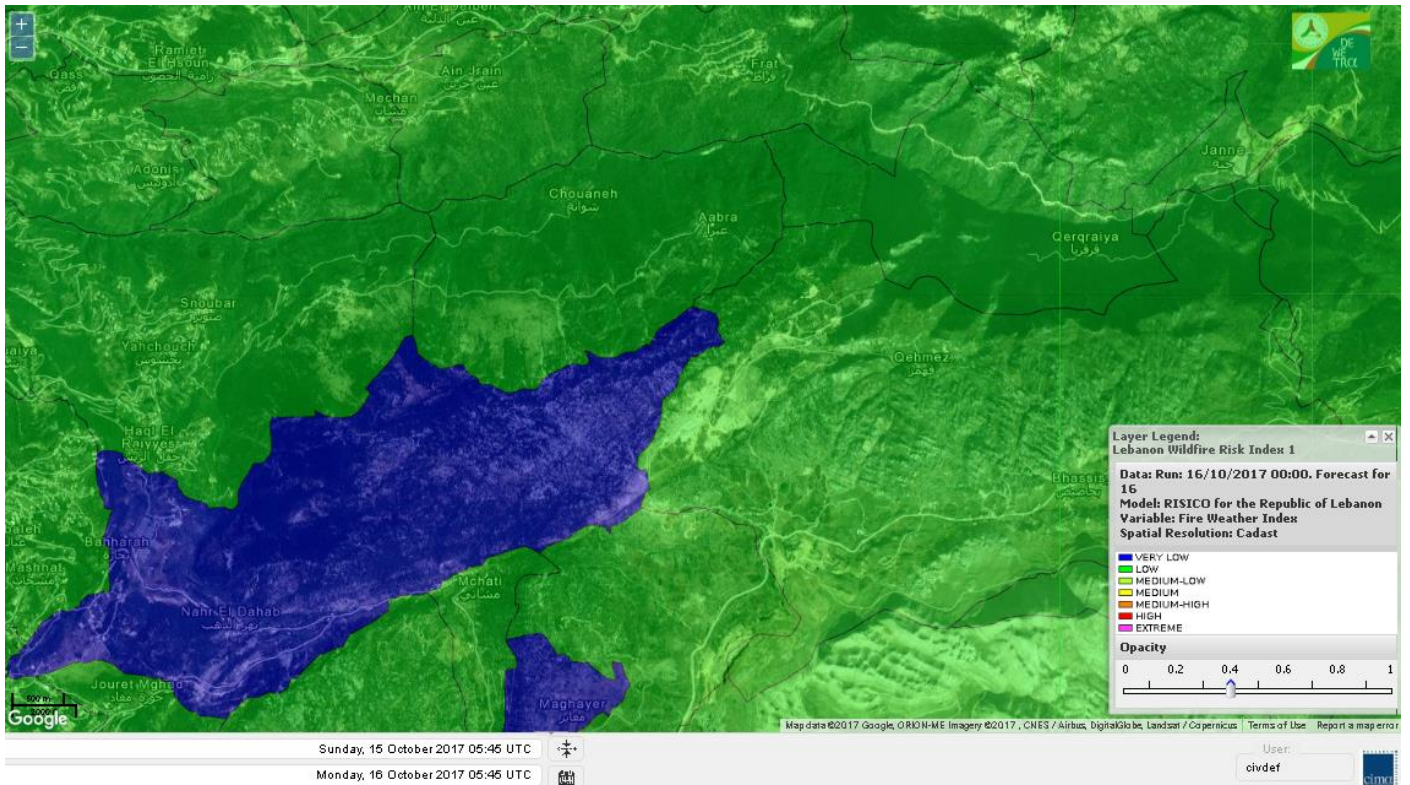

Jabal Moussa Reserve Forecast for 16 Oct 2017