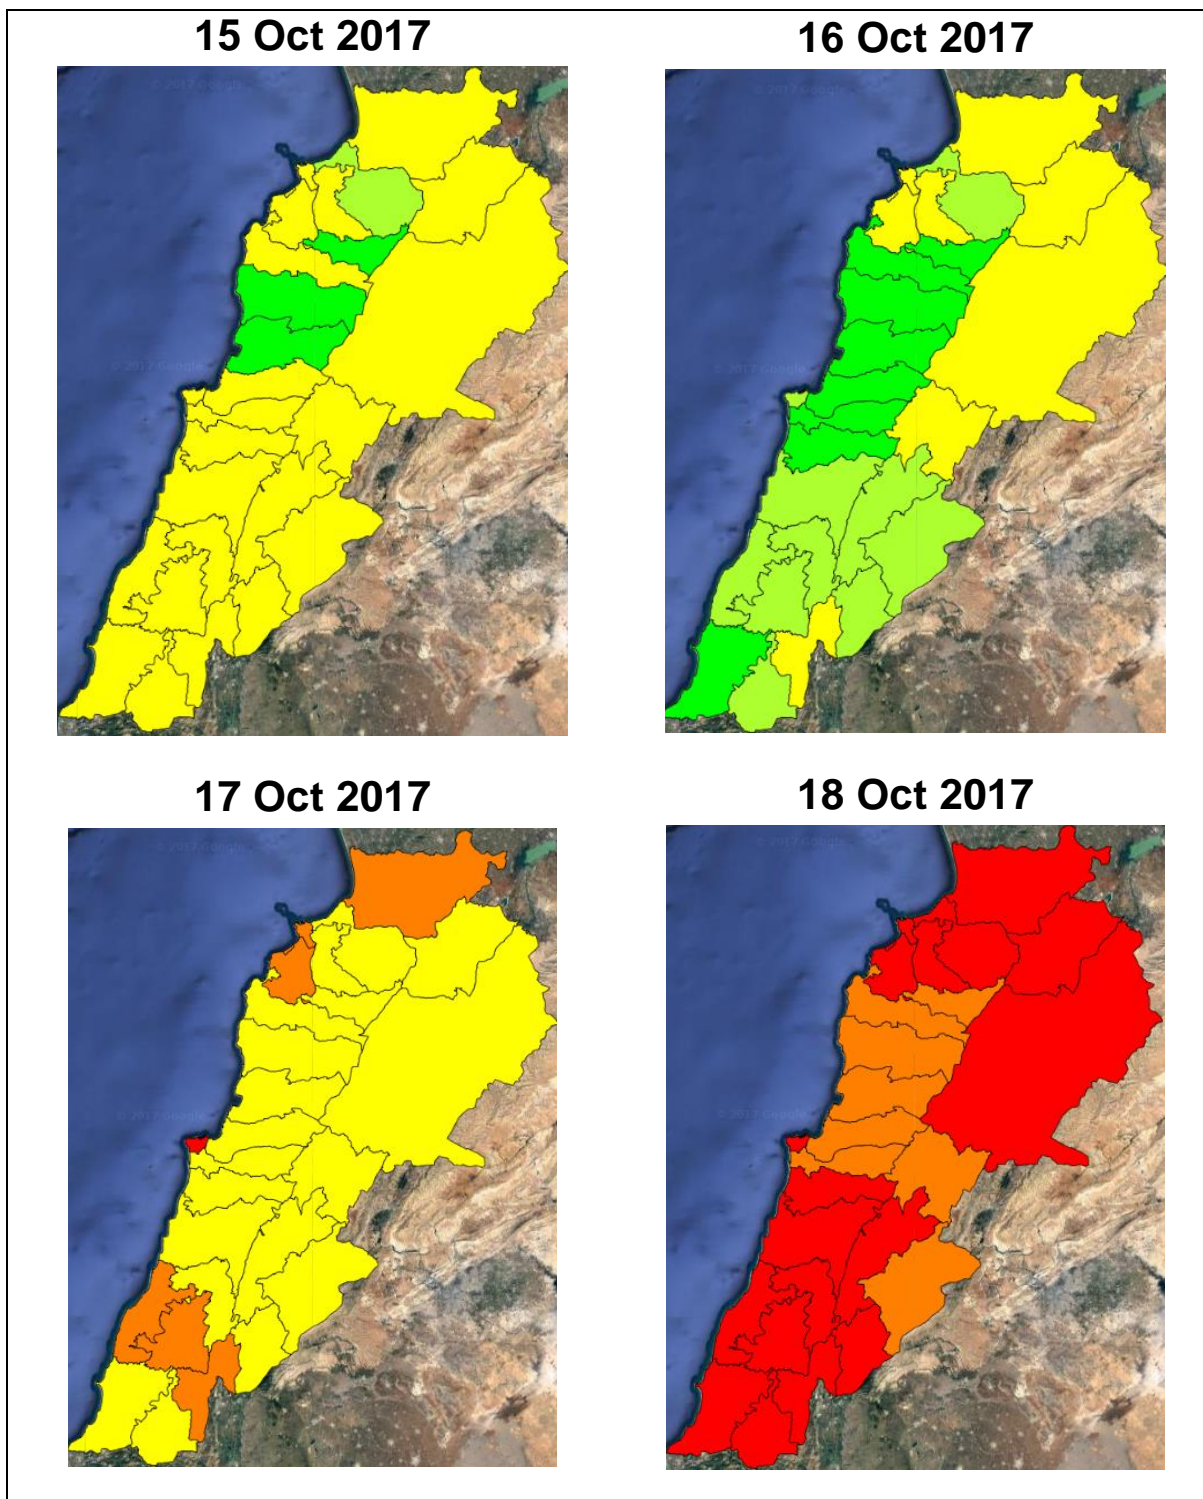

FIRE RISK INDEX

Layer Legend:
Lebanon Wildfire Risk Index 1

Data: Run: 16/10/2017 00:00. Forecast for 16
Model: RISICO for the Republic of Lebanon
Variable: Fire Weather Index
Spatial Resolution: Caza

- VERY LOW
- LOW
- MEDIUM-LOW
- MEDIUM
- MEDIUM-HIGH
- HIGH
- EXTREME