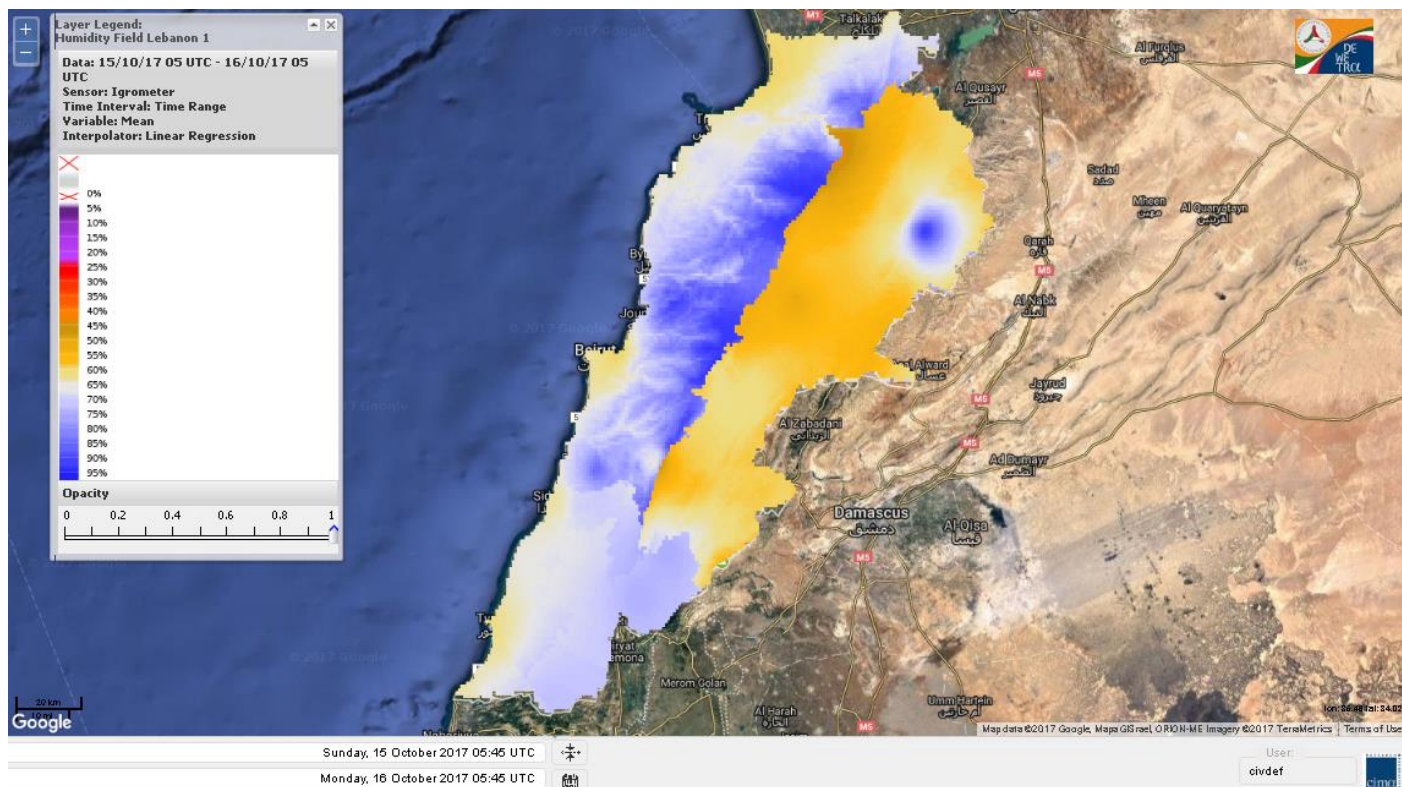

Lebanon humidity for 16 Oct 2017