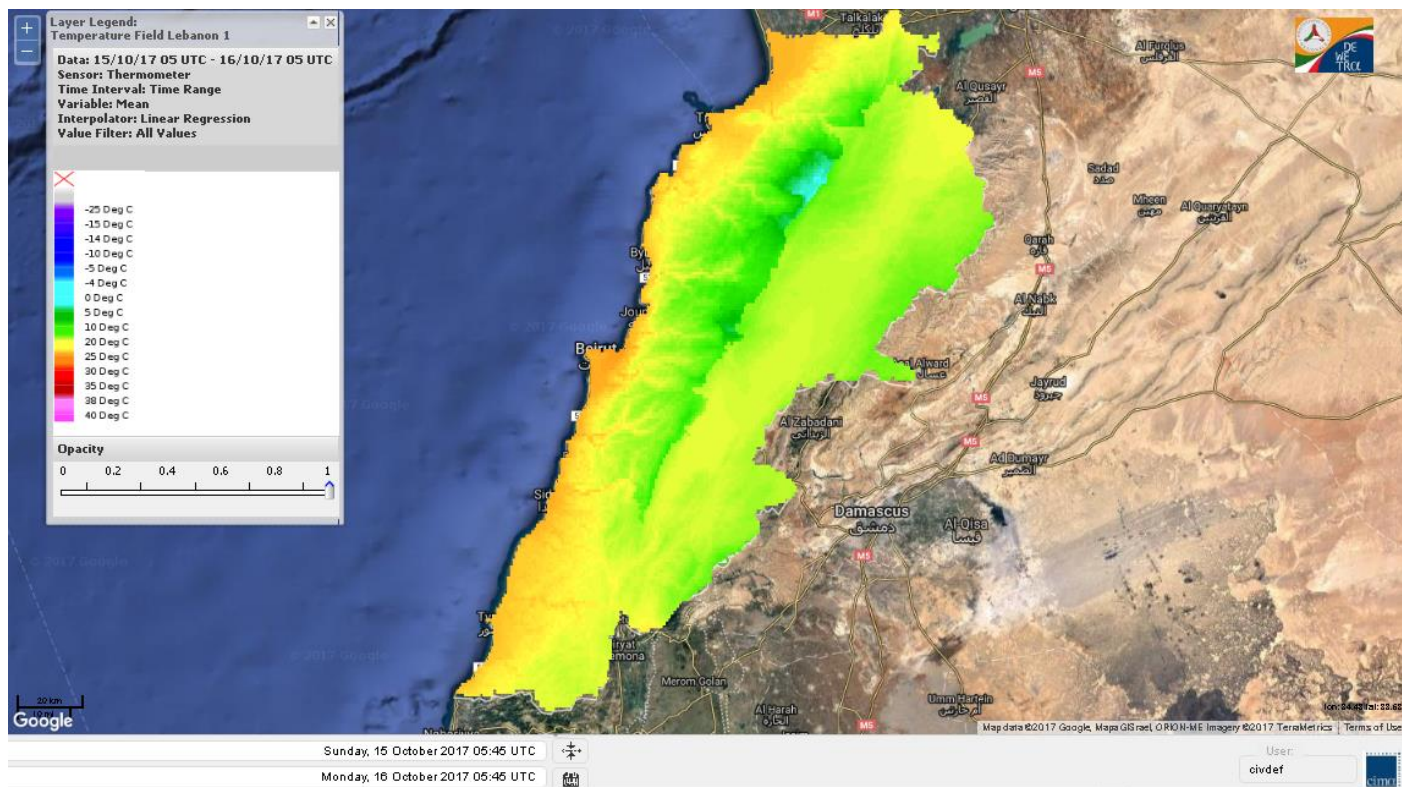

Lebanon temperature for 16 Oct 2017