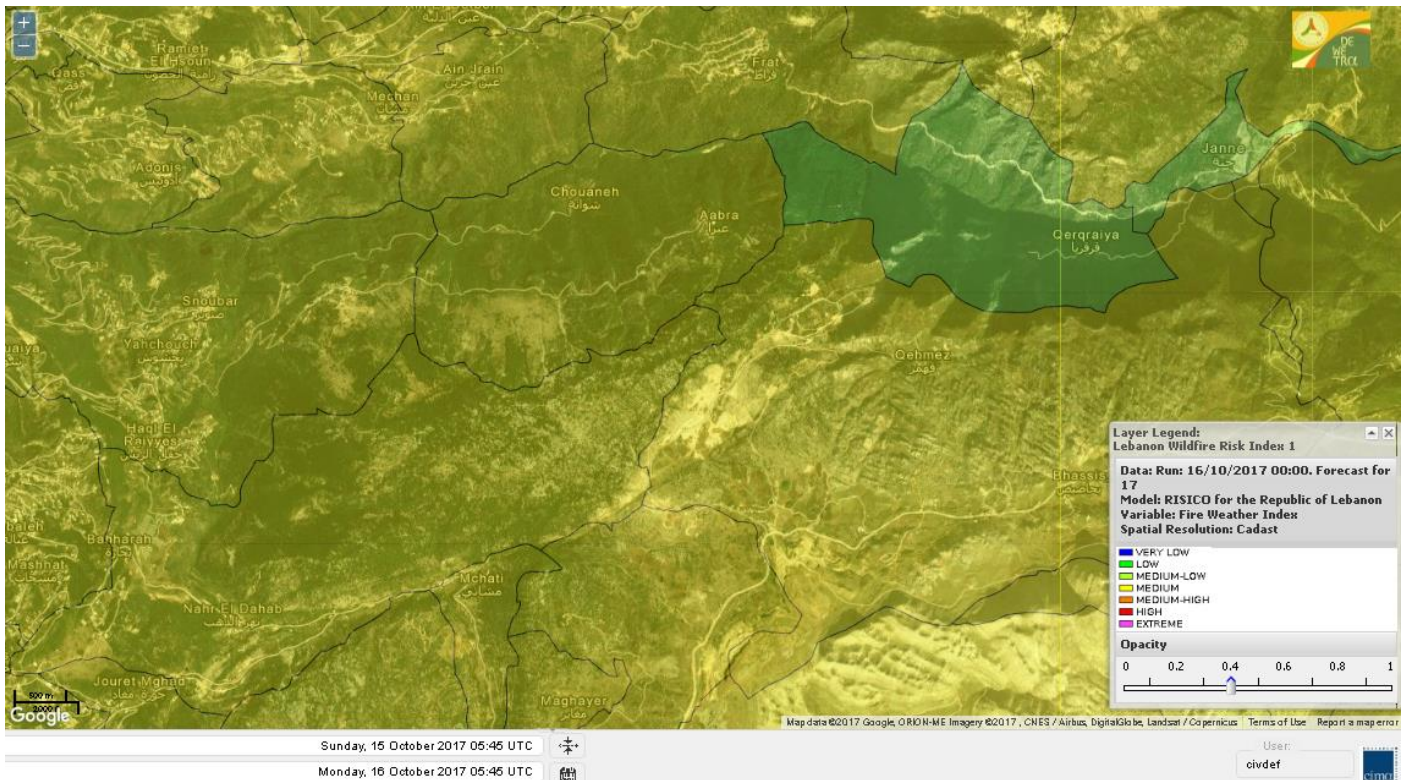

Jabal Moussa Reserve Forecast for 17 Oct 2017