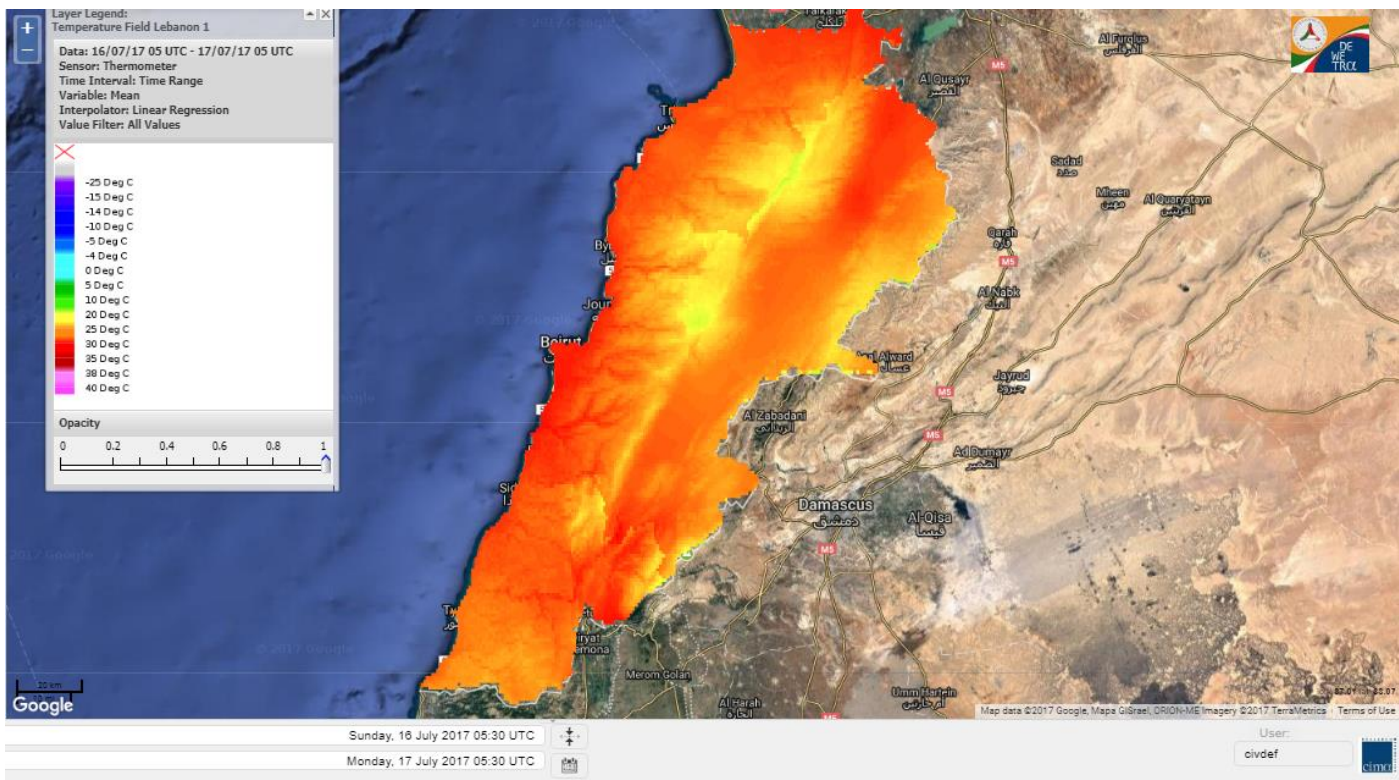

Lebanon temperature for 17 Jul 2017