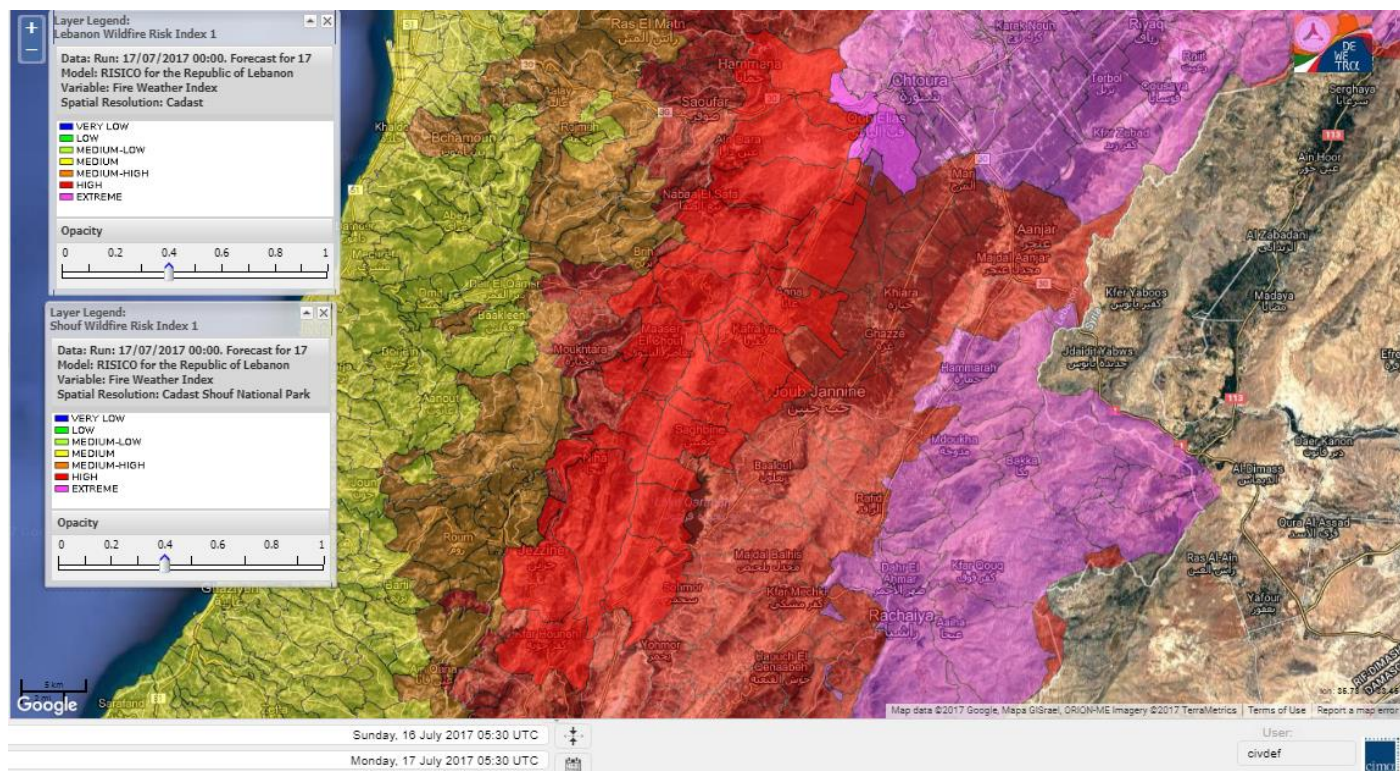

Shouf Biosphere Reserve Forecast for 17 Jul 2017