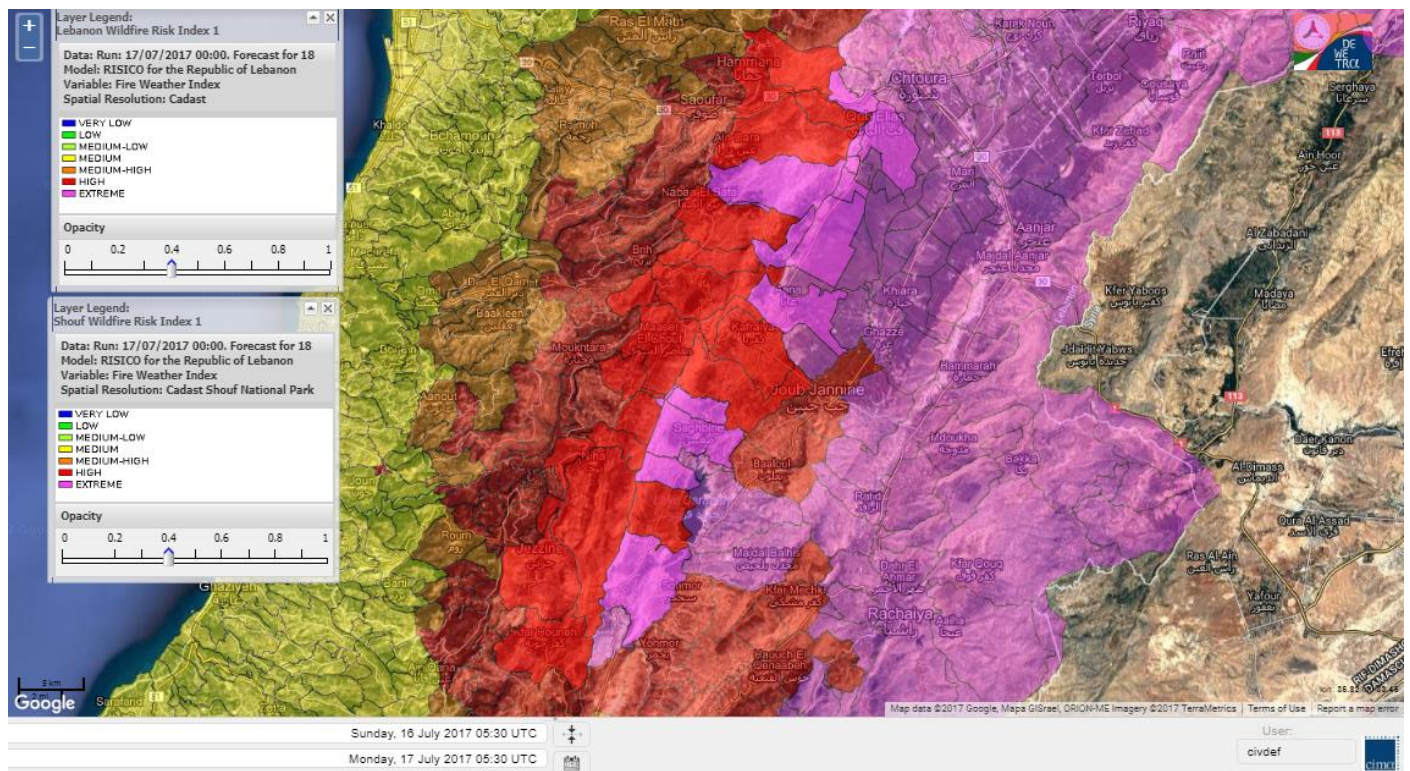

Shouf Biosphere Reserve Forecast for 18 Jul 2017