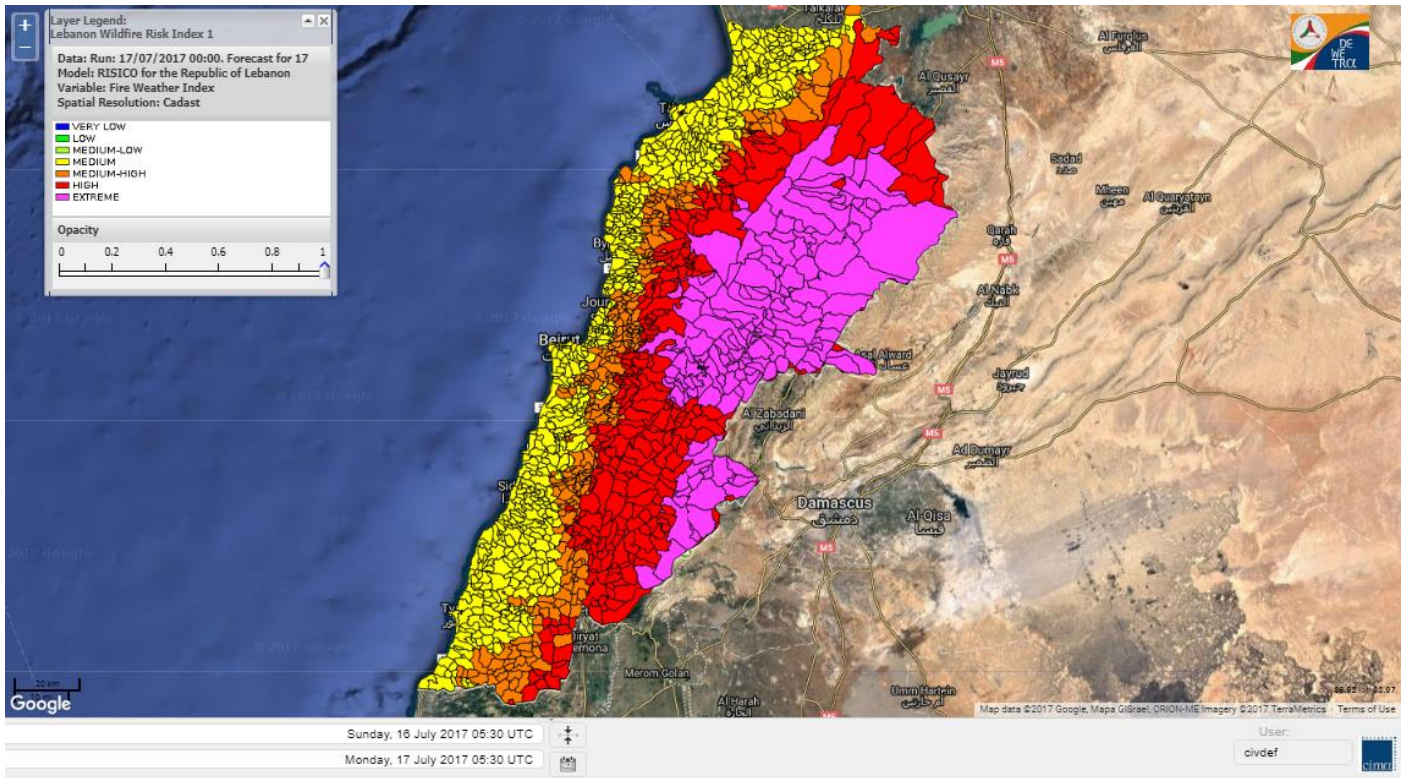

Lebanon for 17 Jul 2017