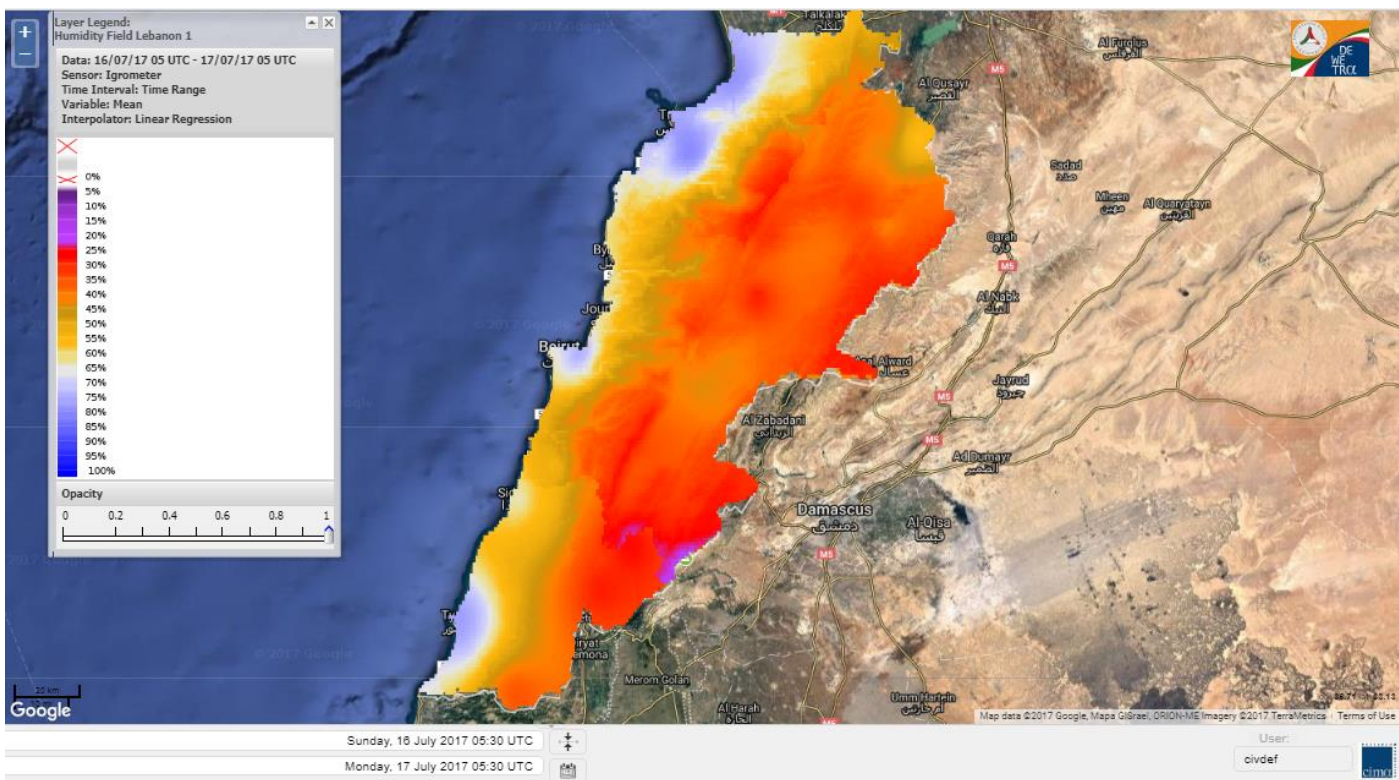

Lebanon humidity for 17 Jul 2017