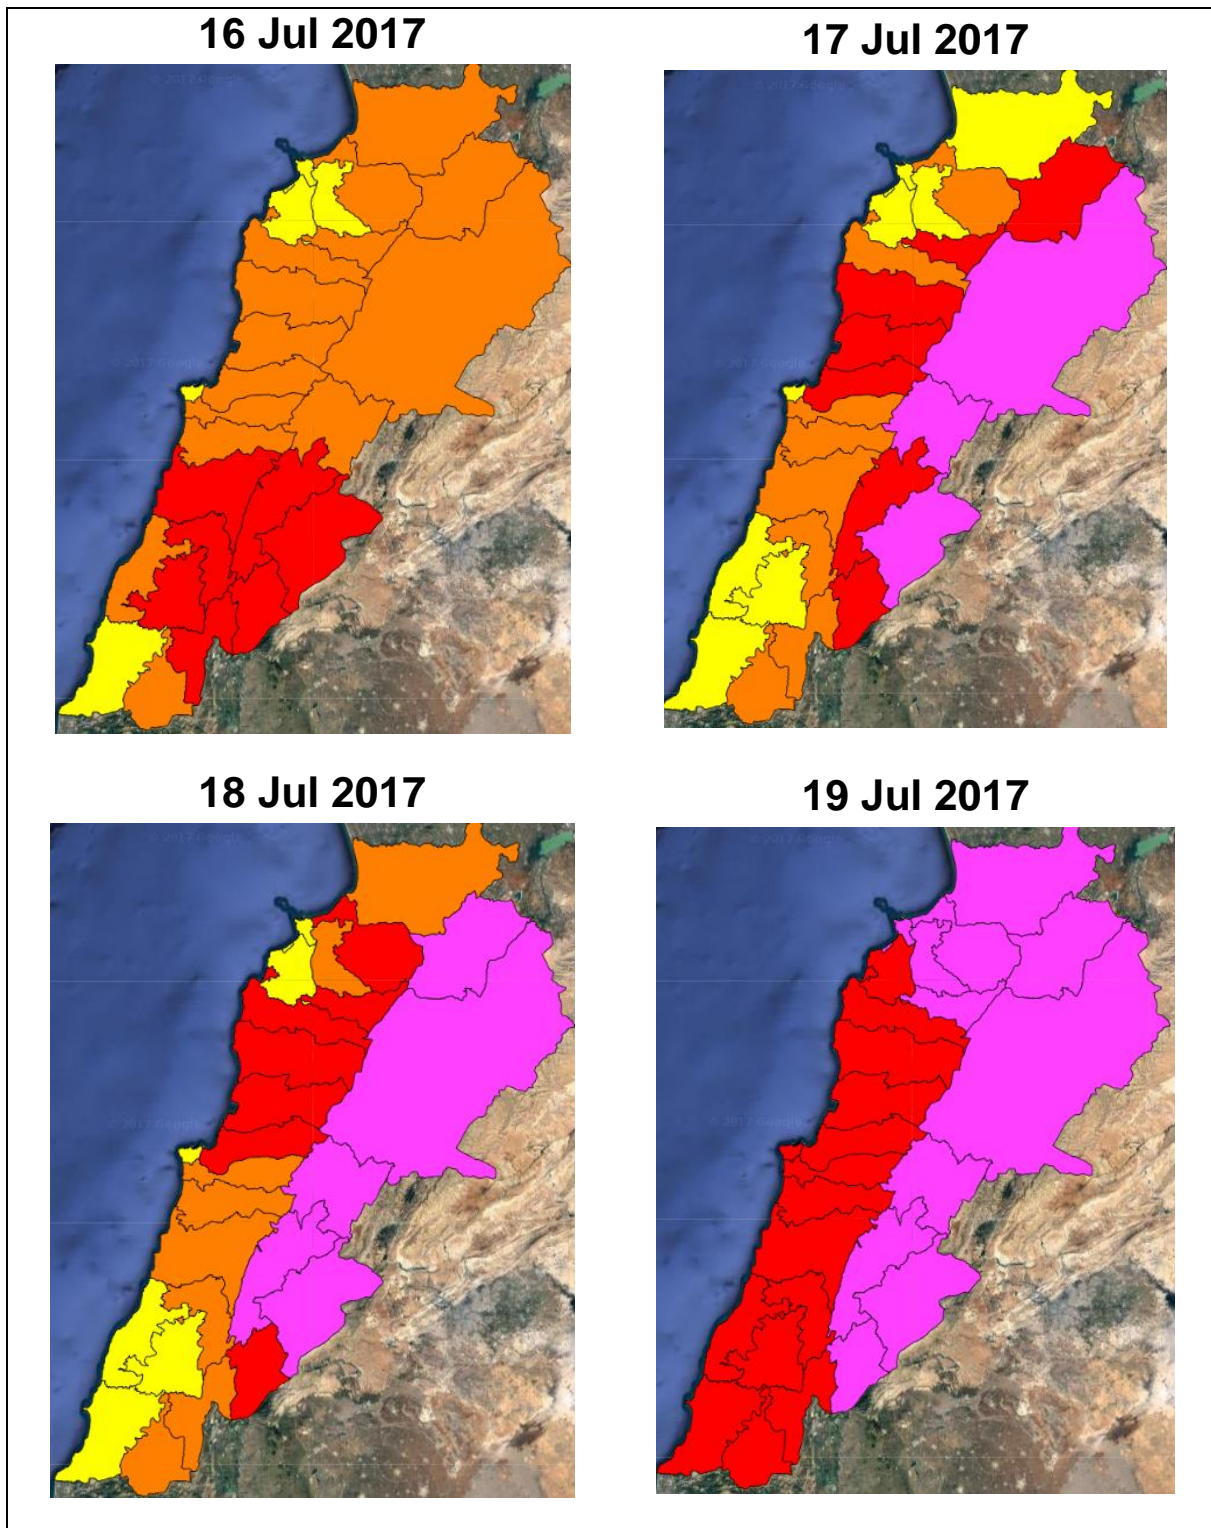

FIRE RISK INDEX

Layer Legend:
Lebanon Wildfire Risk Index 1

Data: Run: 17/07/2017 00:00. Forecast for 17
Model: RISICO for the Republic of Lebanon
Variable: Fire Weather Index
Spatial Resolution: Caza

- VERY LOW
- LOW
- MEDIUM-LOW
- MEDIUM
- MEDIUM-HIGH
- HIGH
- EXTREME