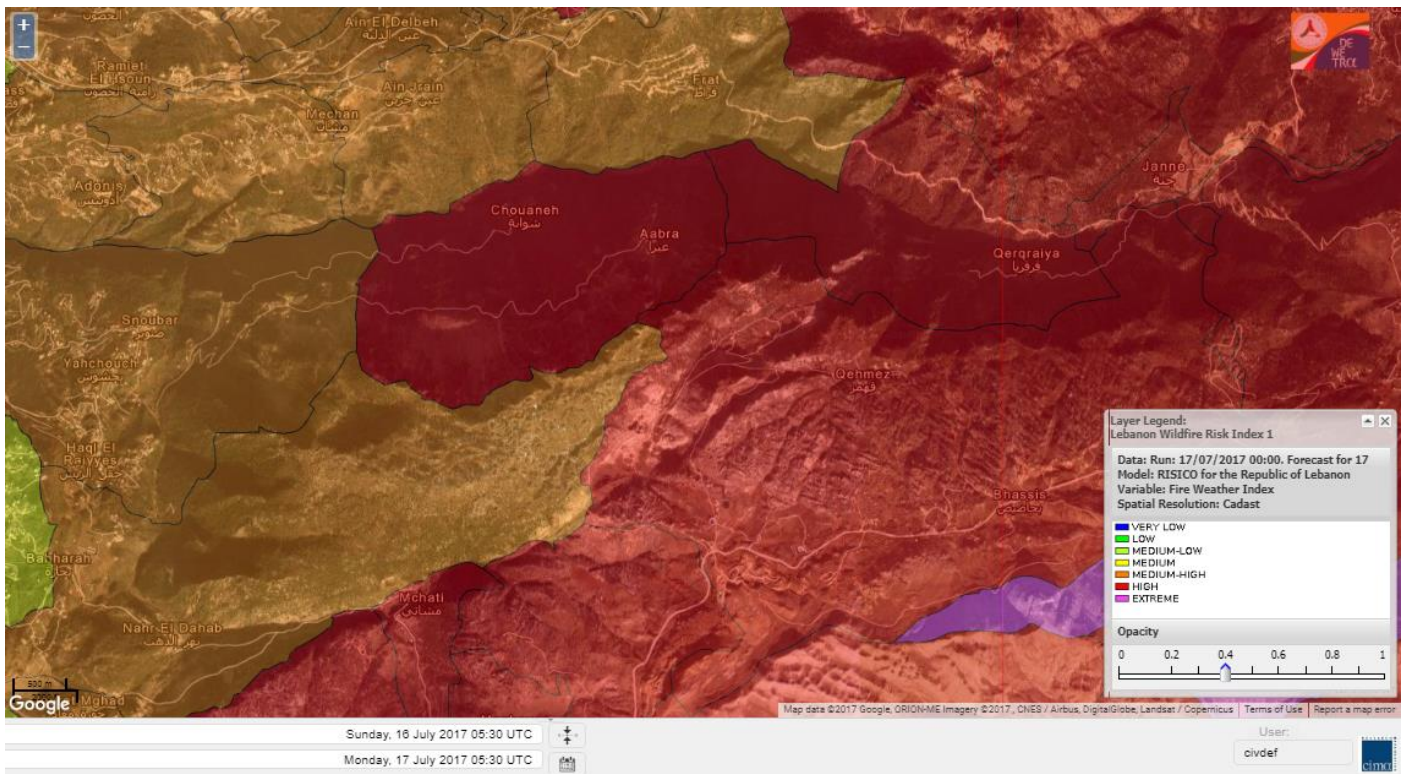

Jabal Moussa Reserve Forecast for 17 Jul 2017