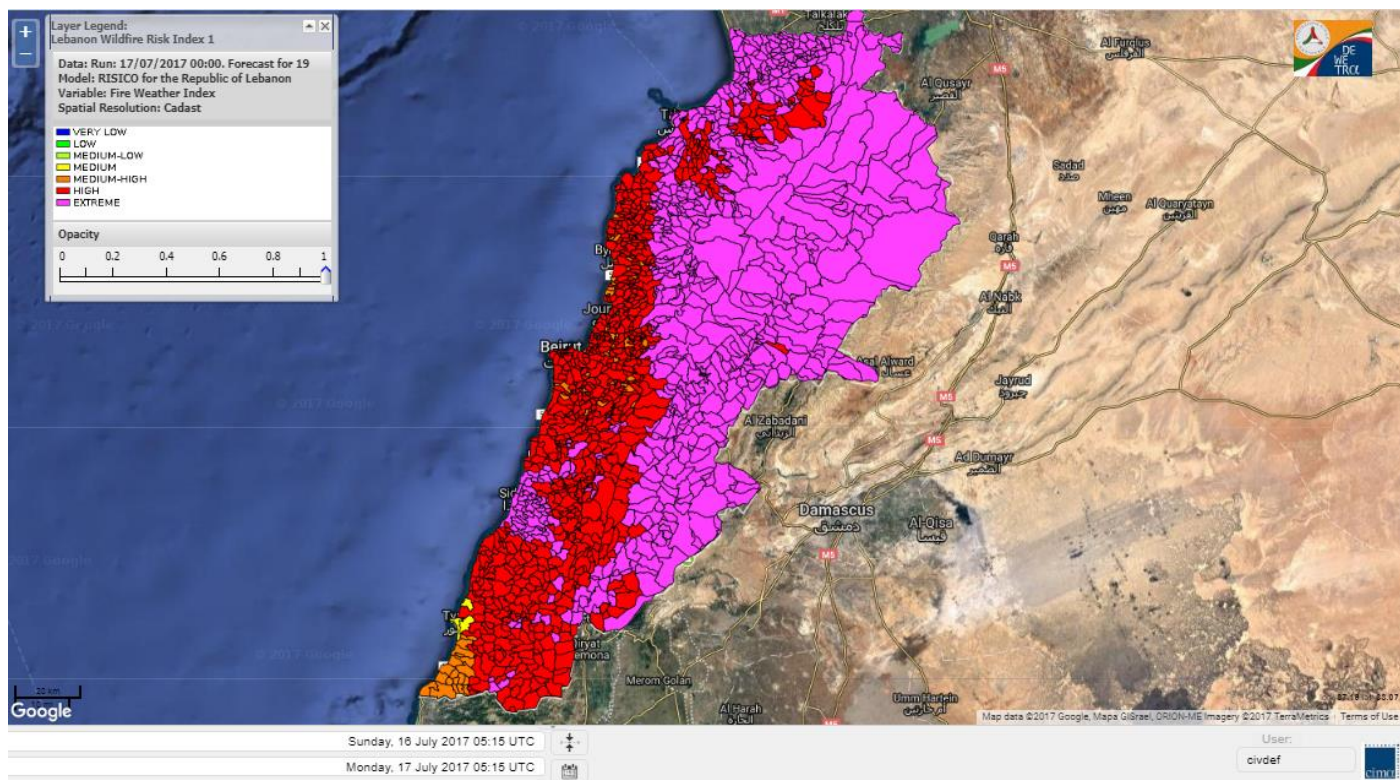

Lebanon for 19 Jul 2017