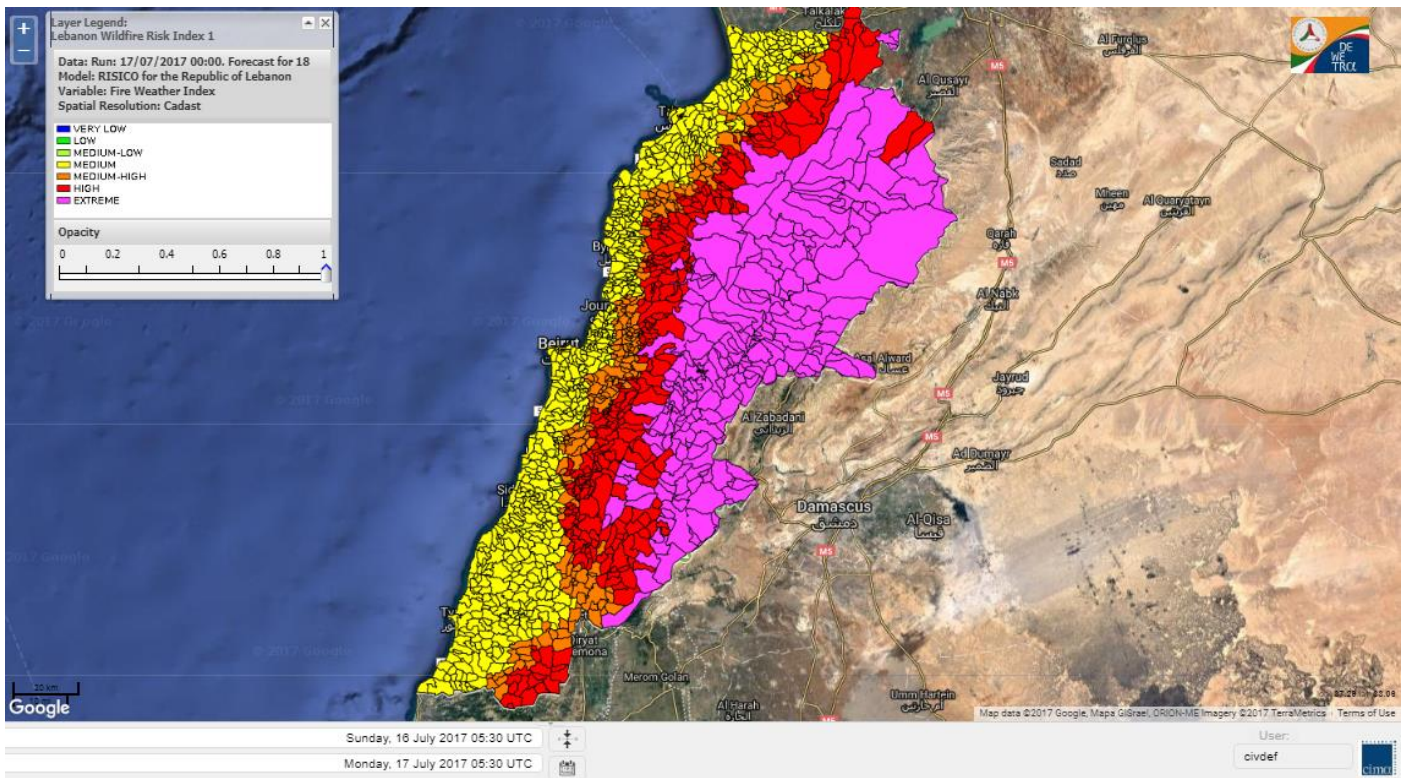

Lebanon for 18 Jul 2017