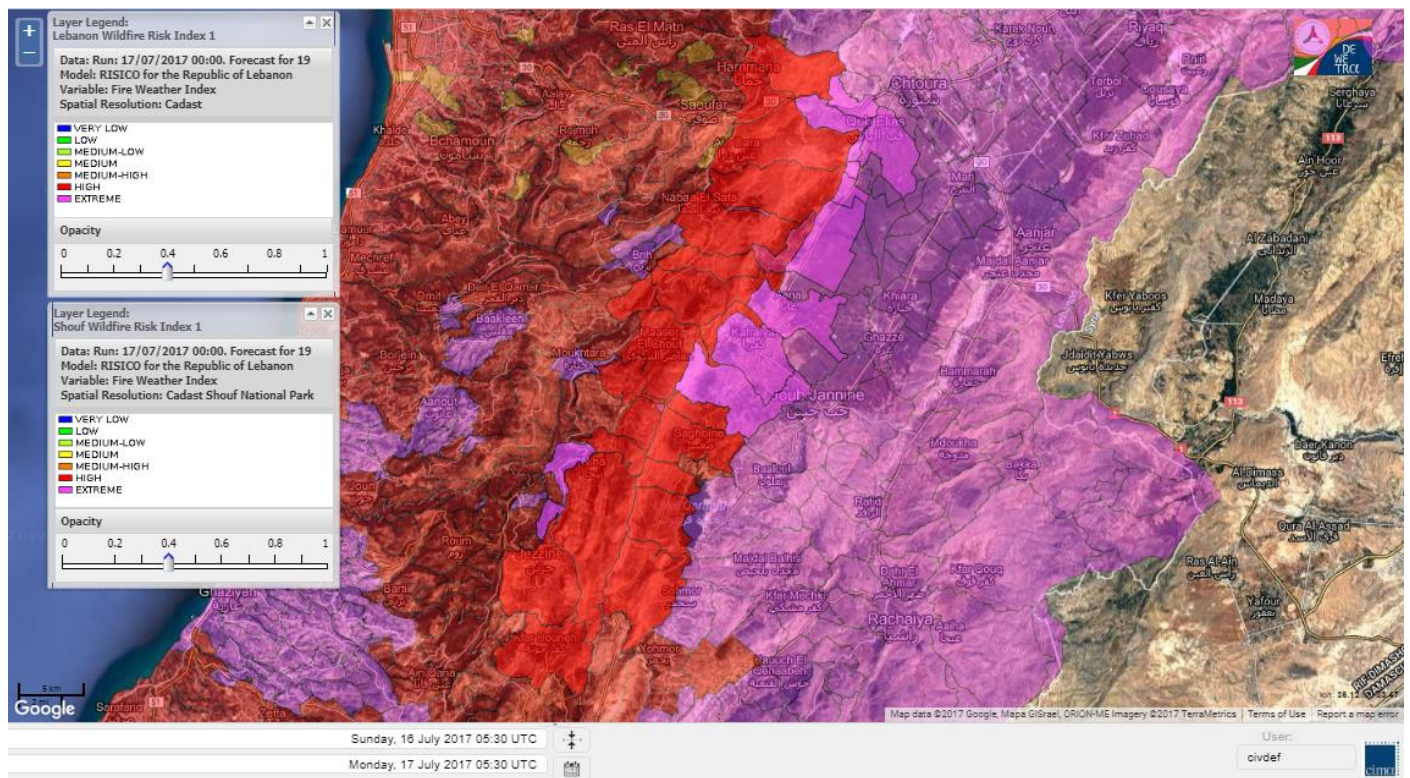

Shouf Biosphere Reserve Forecast for 19 Jul 2017