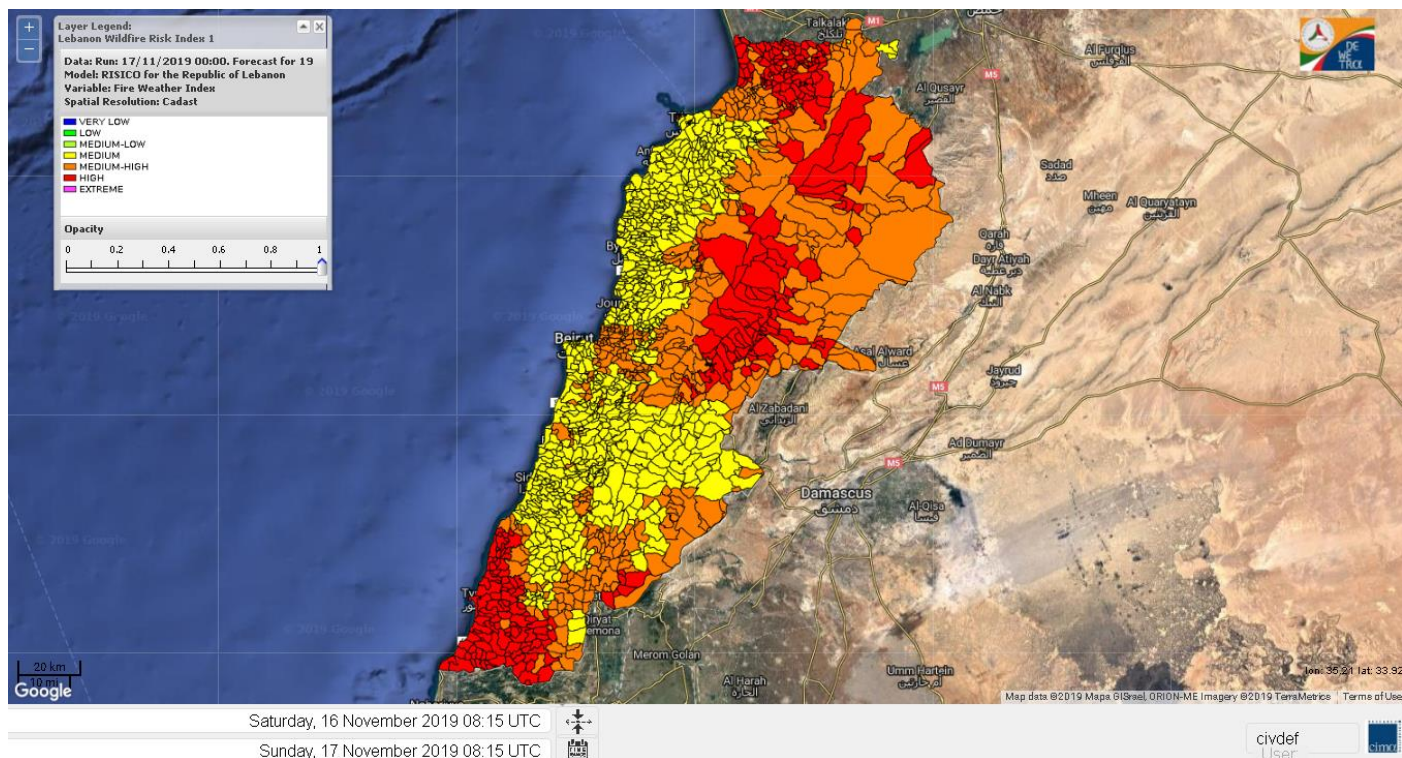

- VERY LOW
- LOW
- MEDIUM-LOW
- MEDIUM
- MEDIUM-HIGH
- HIGH
- EXTREME

Lebanon for 17 November 2019

Lebanon for 18 November 2019

Lebanon for 19 November 2019

Shouf Biosphere Reserve Forecast for 17 November 2019