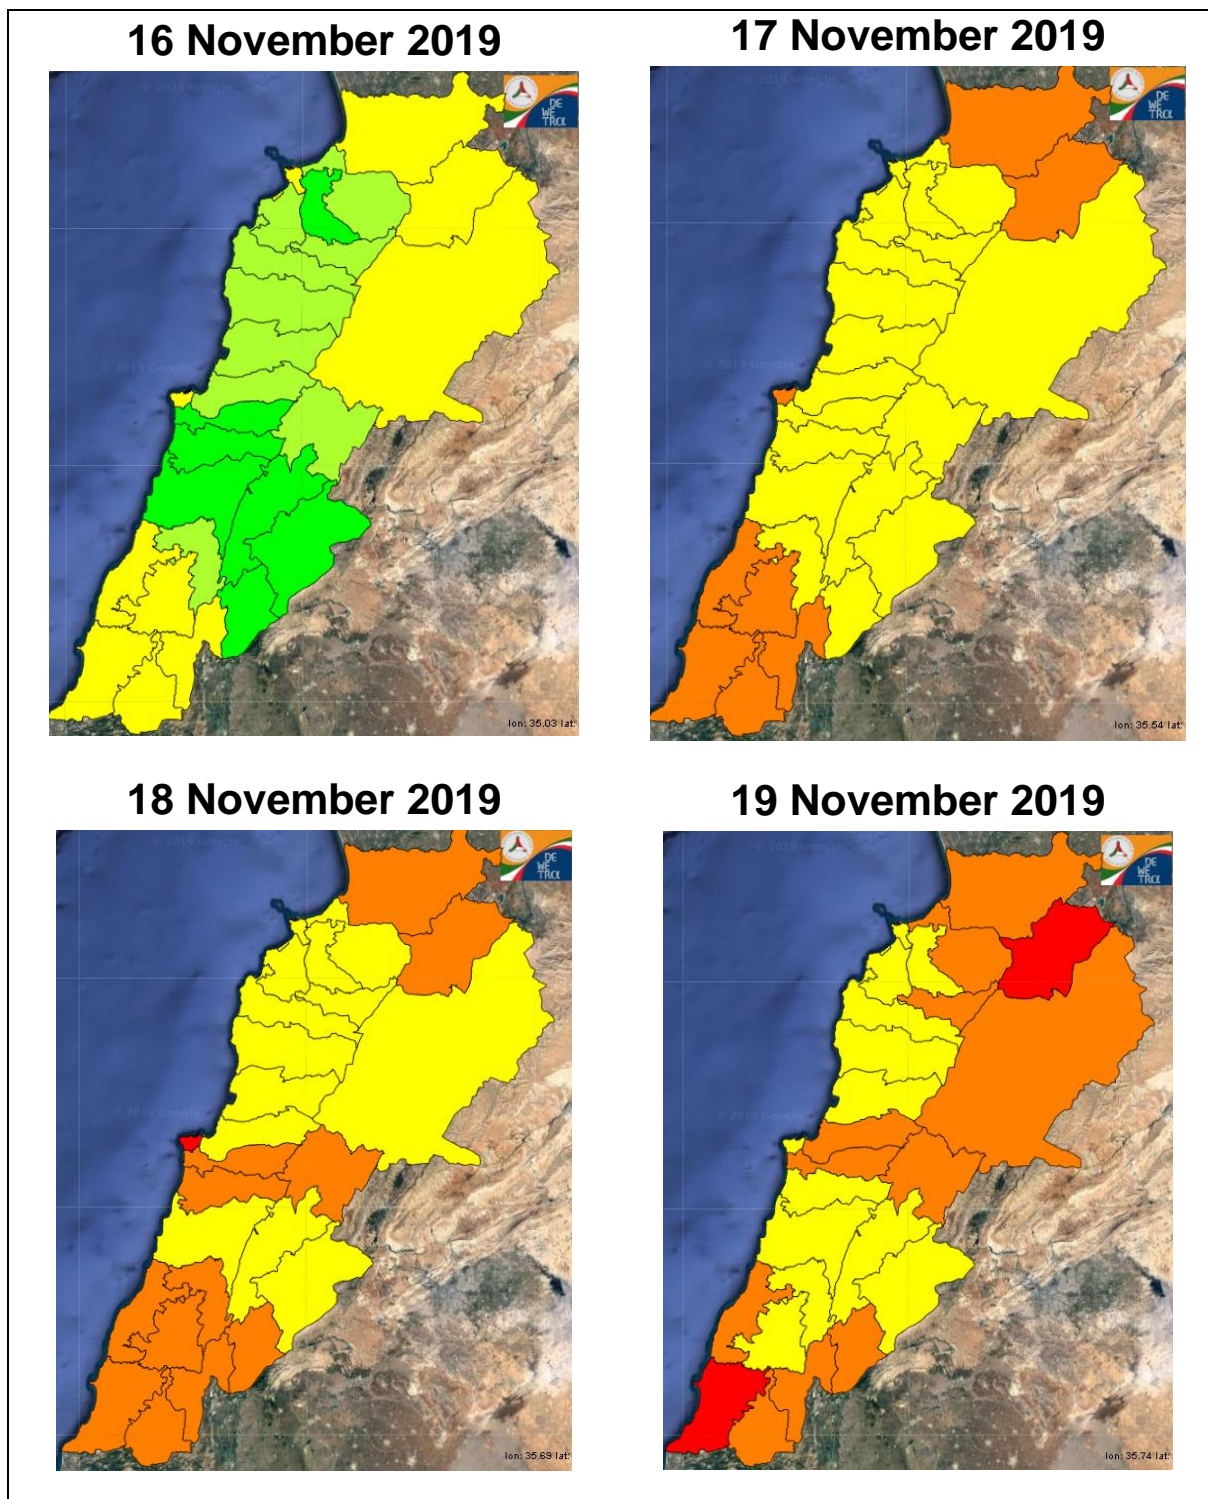

FIRE RISK INDEX

Layer Legend:
Lebanon Wildfire Risk Index 1

Data: Run: 17/11/2019 00:00. Forecast for 17
Model: RISICO for the Republic of Lebanon
Variable: Fire Weather Index
Spatial Resolution: Caza

- VERY LOW
- LOW
- MEDIUM-LOW
- MEDIUM
- MEDIUM-HIGH
- HIGH
- EXTREME