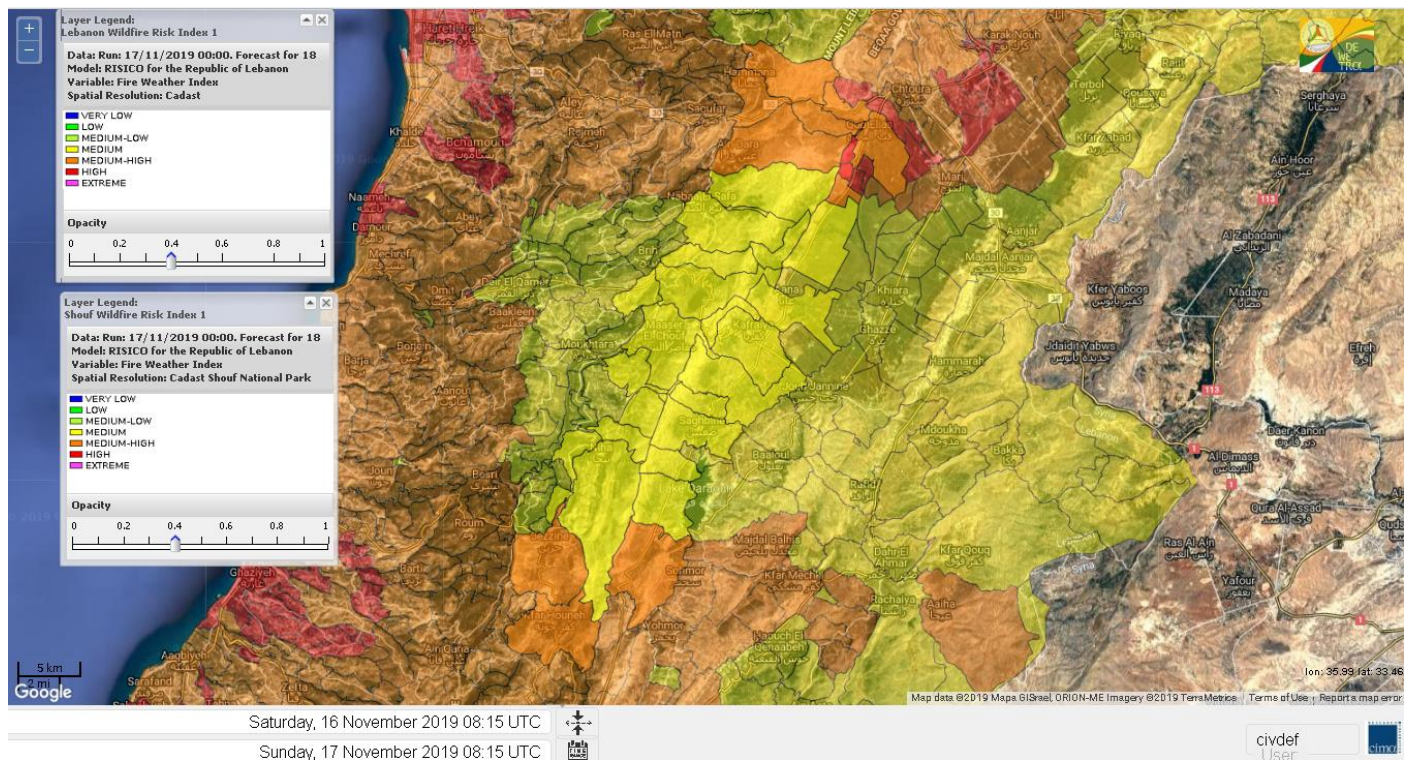

Shouf Biosphere Reserve Forecast for 18 November 2019