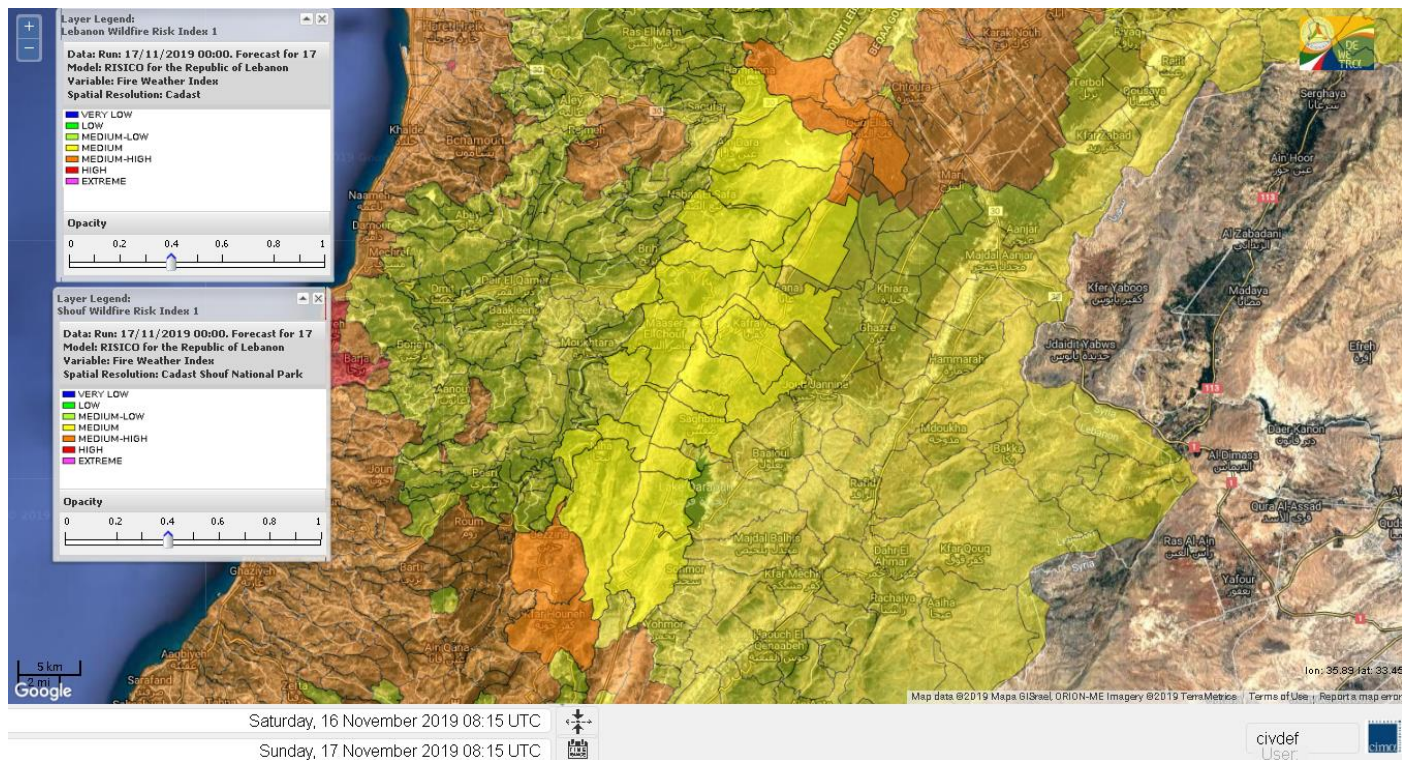

- VERY LOW
- LOW
- MEDIUM-LOW
- MEDIUM
- MEDIUM-HIGH
- HIGH
- EXTREME

Lebanon for 17 November 2019

Lebanon for 18 November 2019

Lebanon for 19 November 2019

Shouf Biosphere Reserve Forecast for 17 November 2019