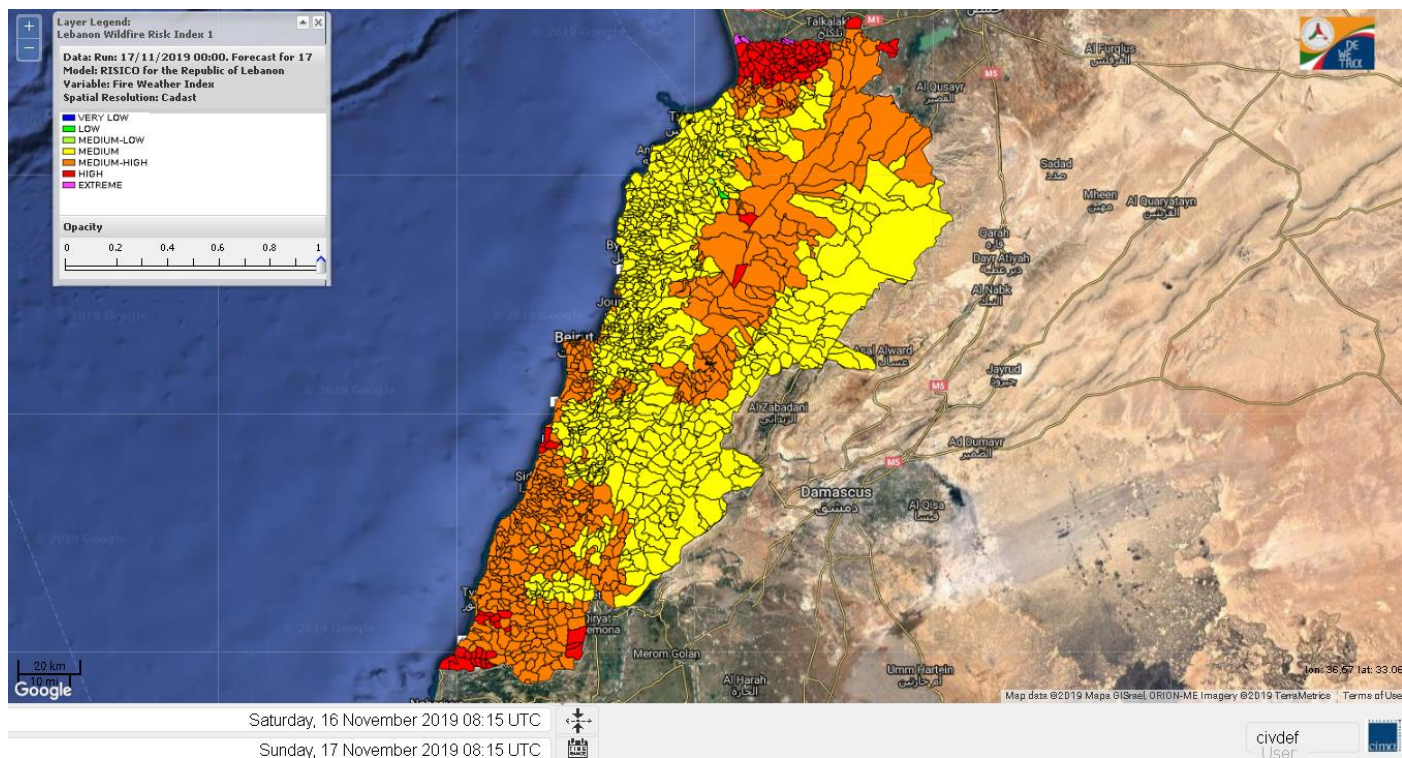

Lebanon for 17 November 2019