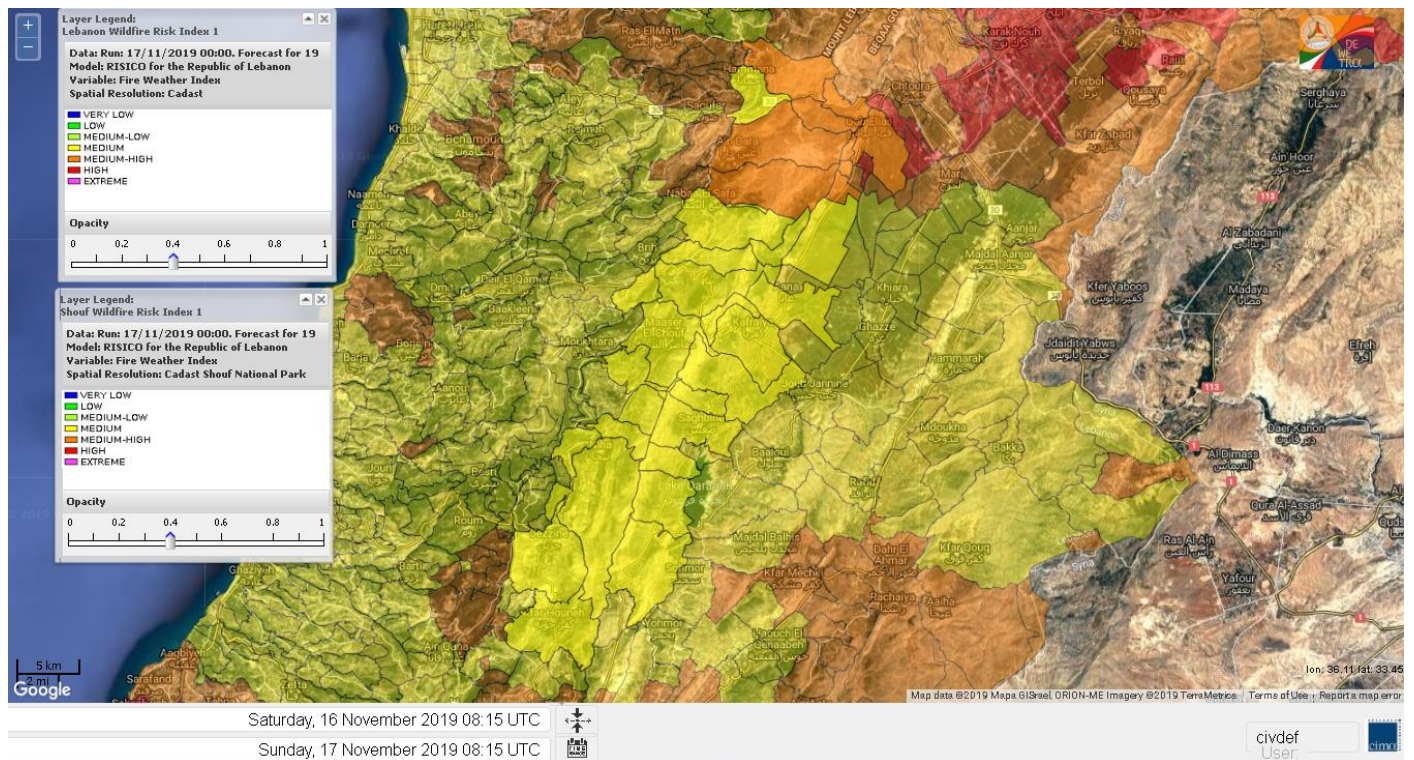

Shouf Biosphere Reserve Forecast for 19 November 2019