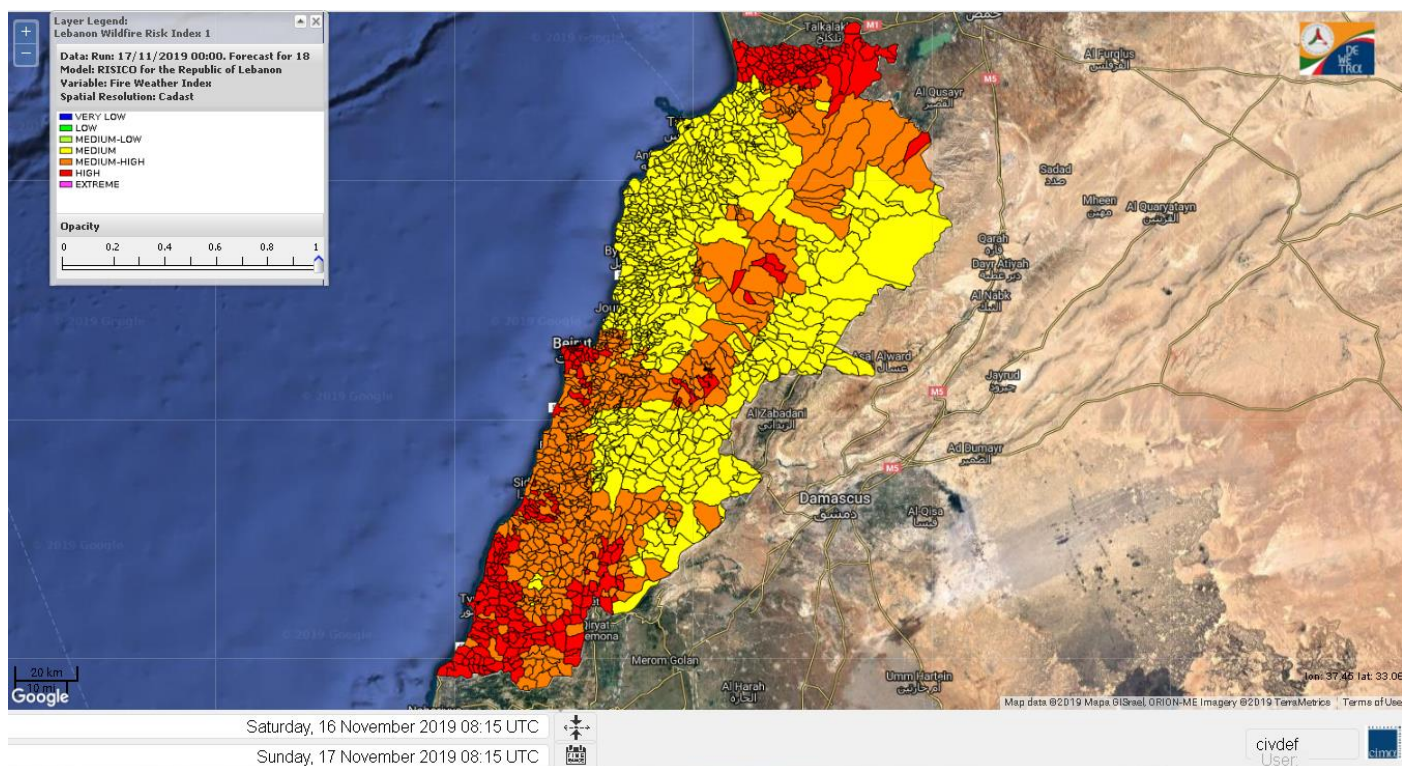

Lebanon for 18 November 2019