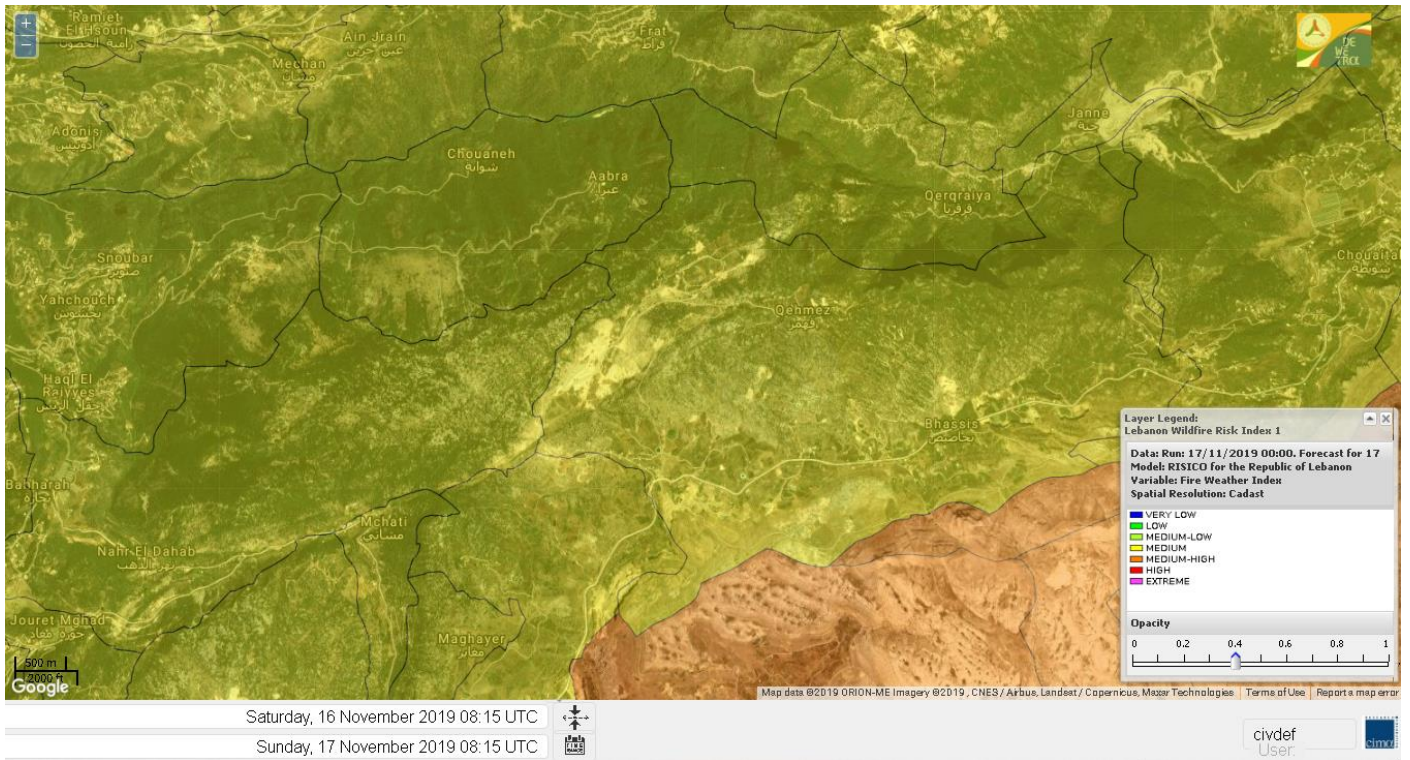

Jabal Moussa Reserve Forecast for 17 November 2019