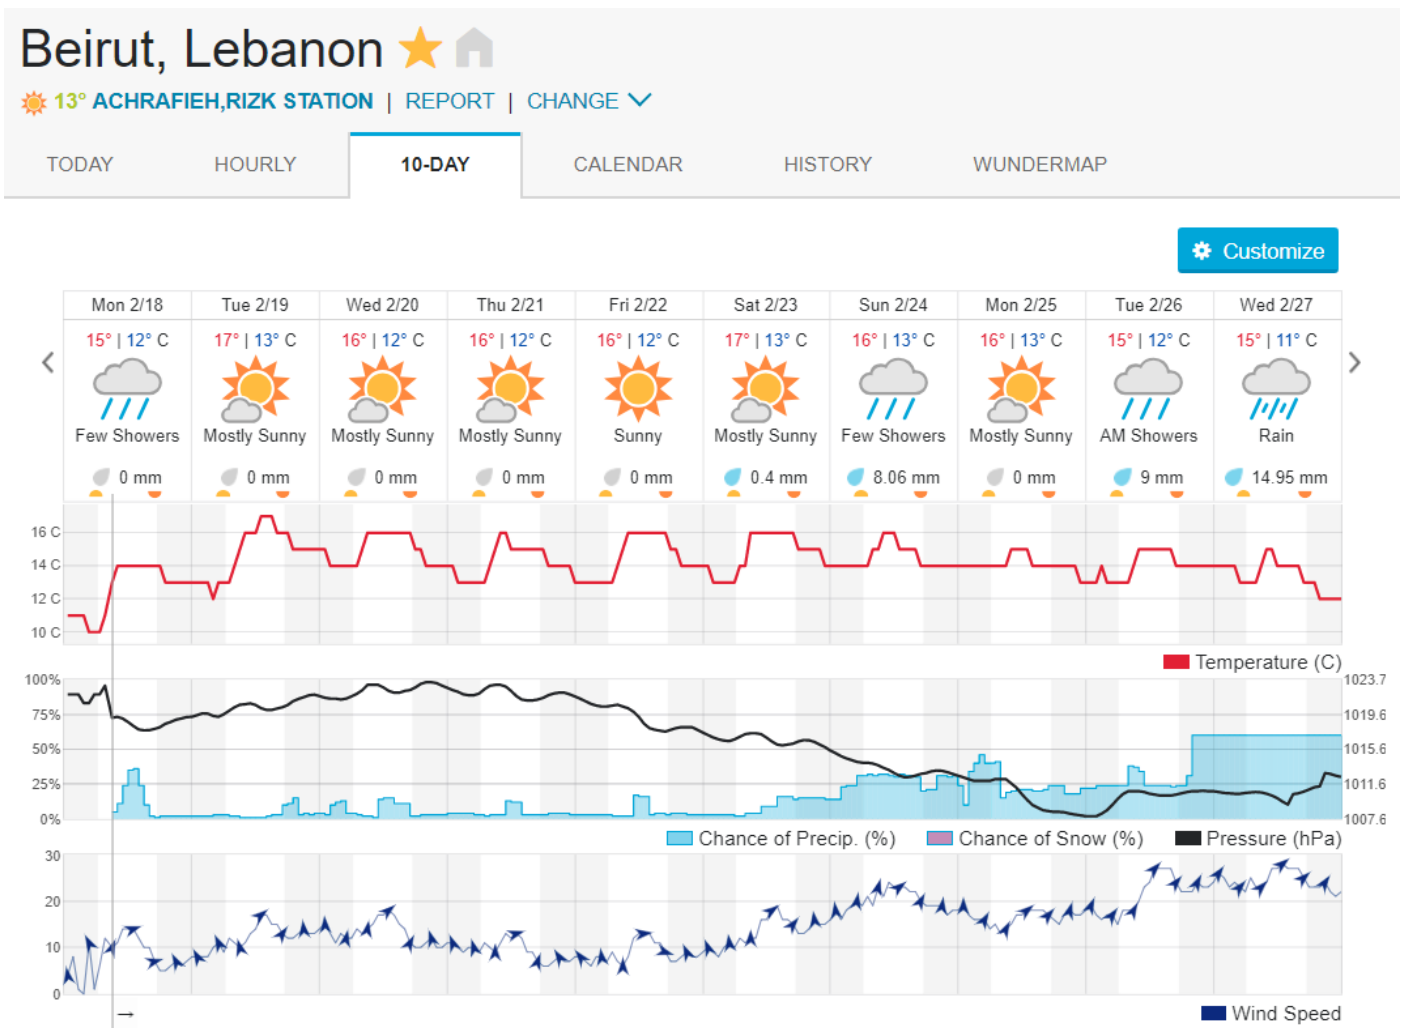

Jabal Moussa Reserve Forecast 20 February 2019