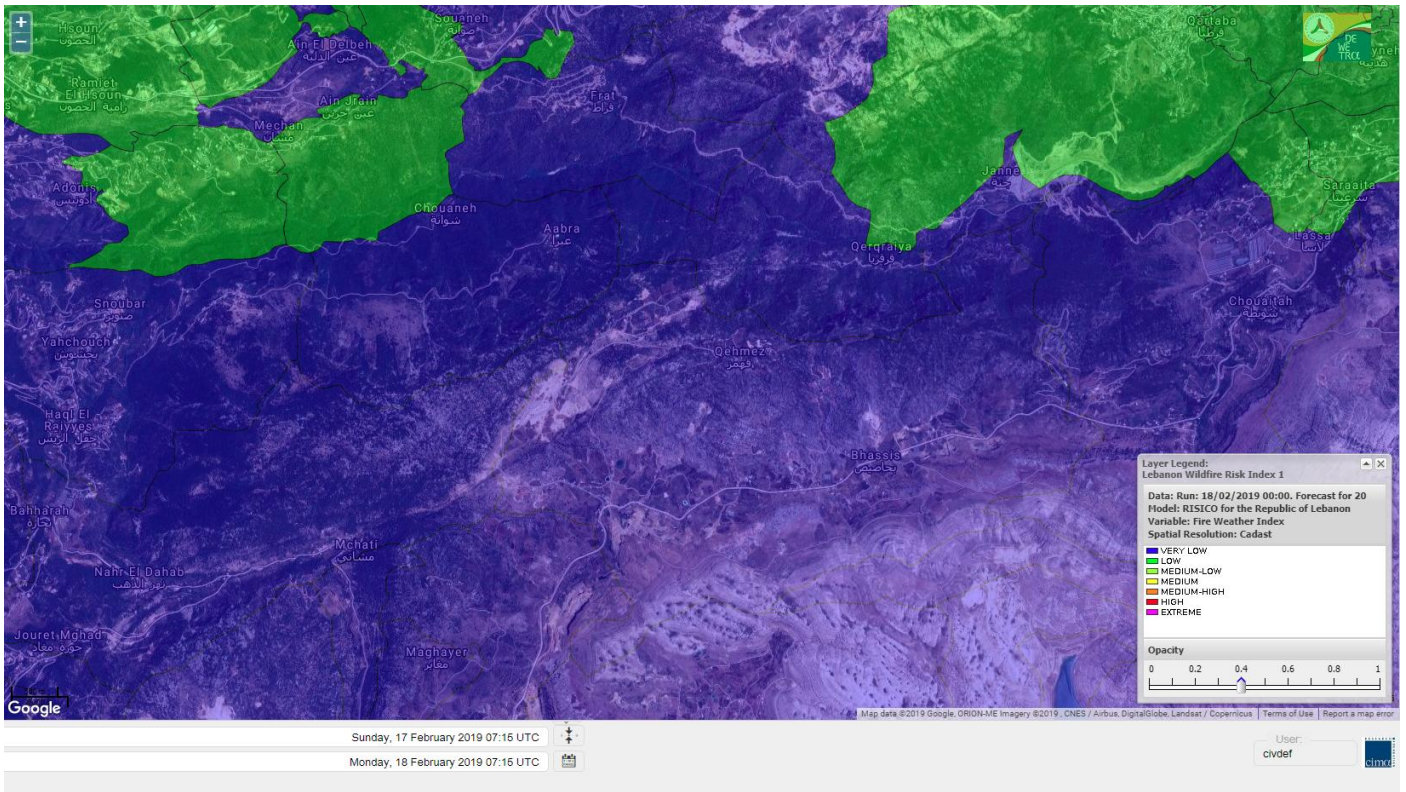

Jabal Moussa Reserve Forecast 20 February 2019