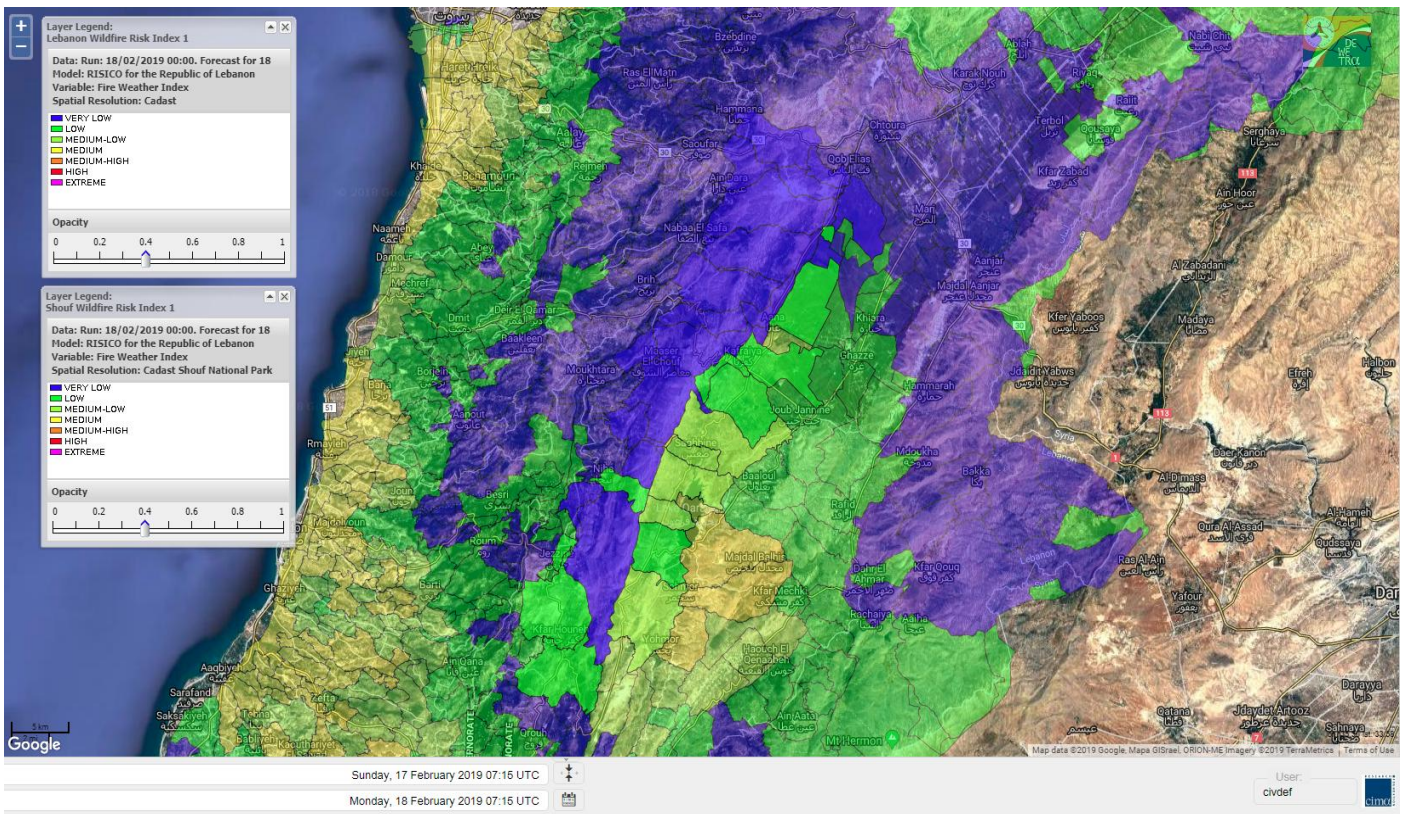

Lebanon for 20 February 2019

Shouf Biosphere Reserve Forecast for 18 February 2019

Shouf Biosphere Reserve Forecast for 19 February 2019

Shouf Biosphere Reserve Forecast for 20 February 2019

Jabal Moussa Reserve Forecast for 18 February 2019