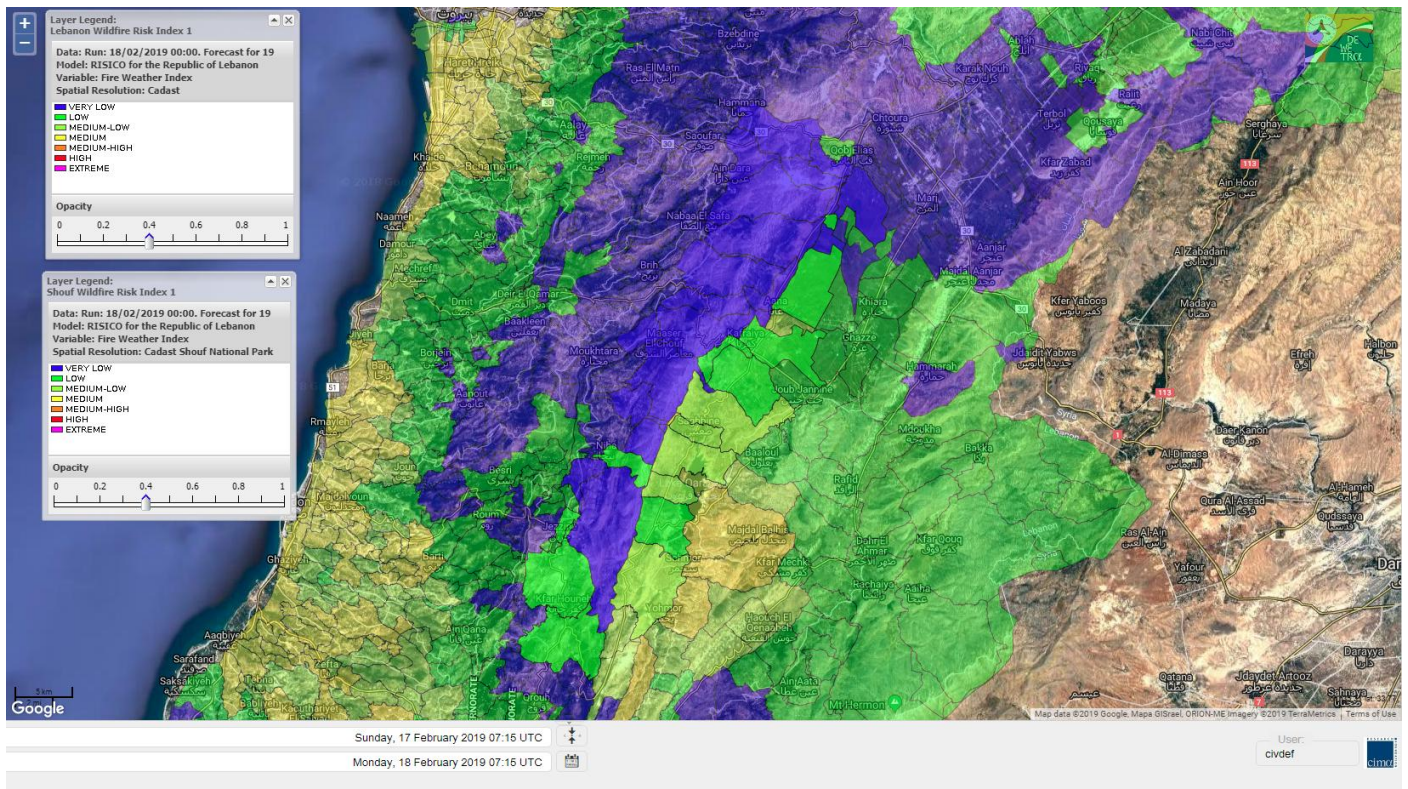

Shouf Biosphere Reserve Forecast for 19 February 2019