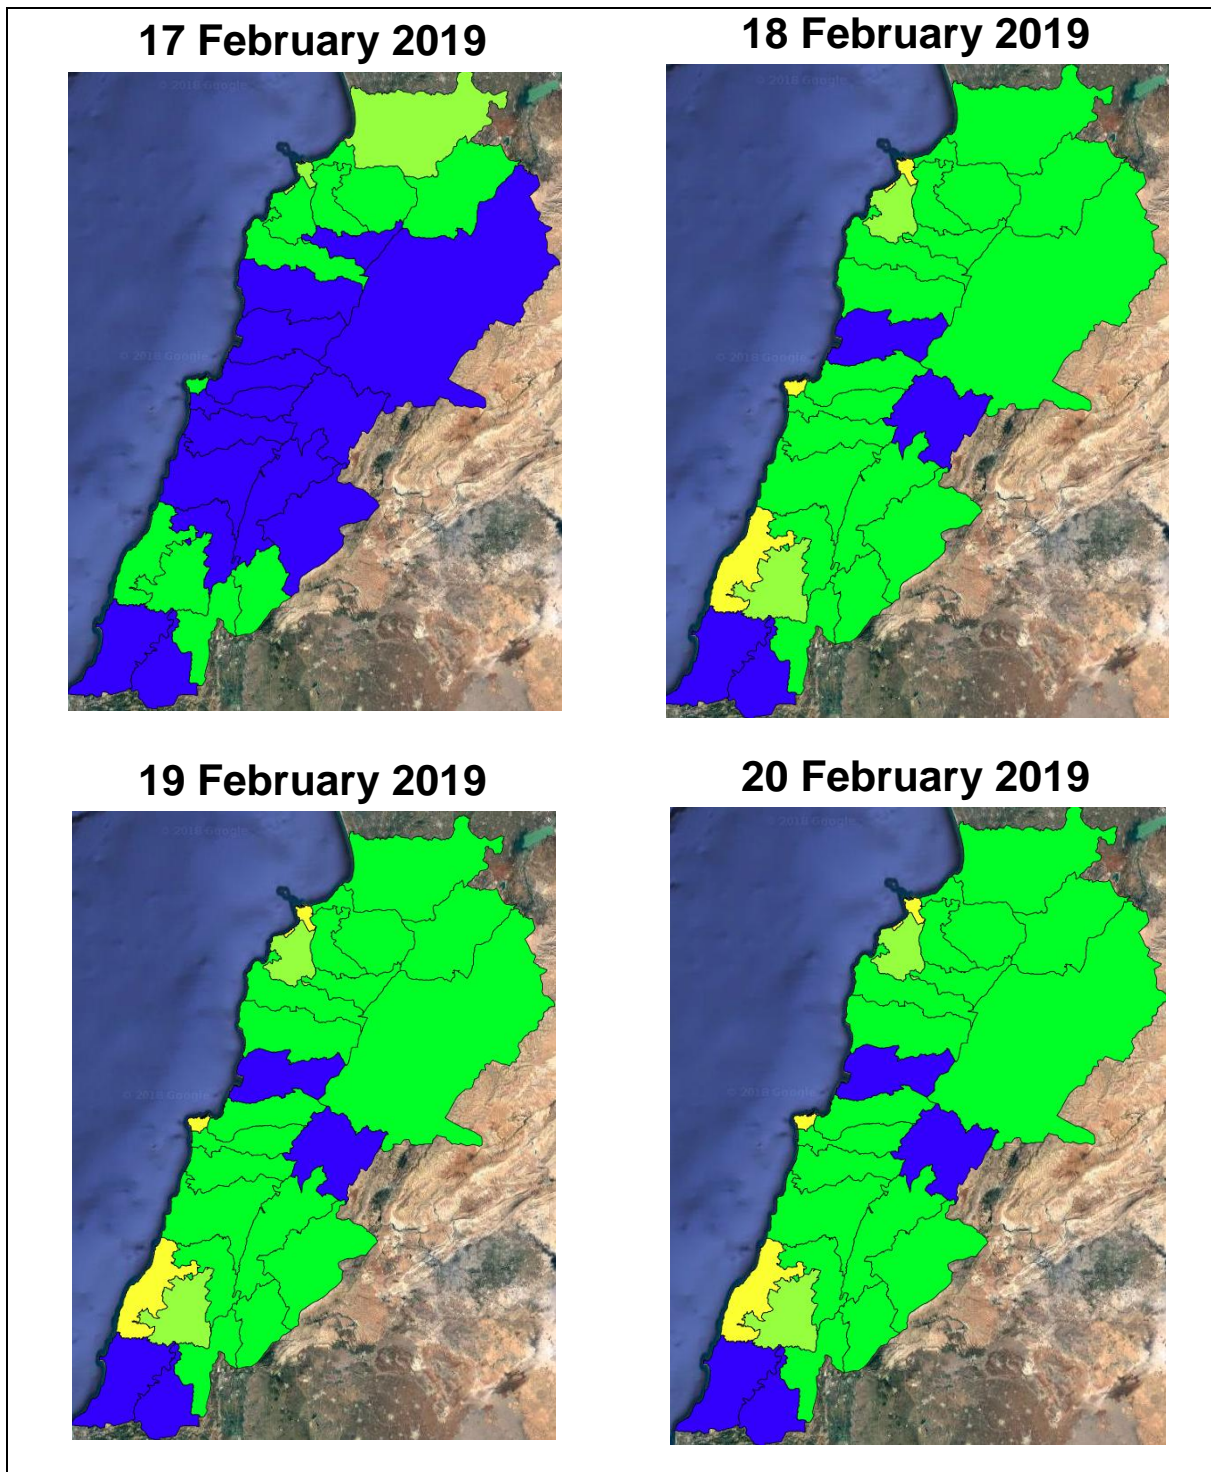

FIRE RISK INDEX

Layer Legend:
Lebanon Wildfire Risk Index 1

Data: Run: 18/02/2019 00:00. Forecast for 18
Model: RISICO for the Republic of Lebanon
Variable: Fire Weather Index
Spatial Resolution: Caza

- VERY LOW
- LOW
- MEDIUM-LOW
- MEDIUM
- MEDIUM-HIGH
- HIGH
- EXTREME