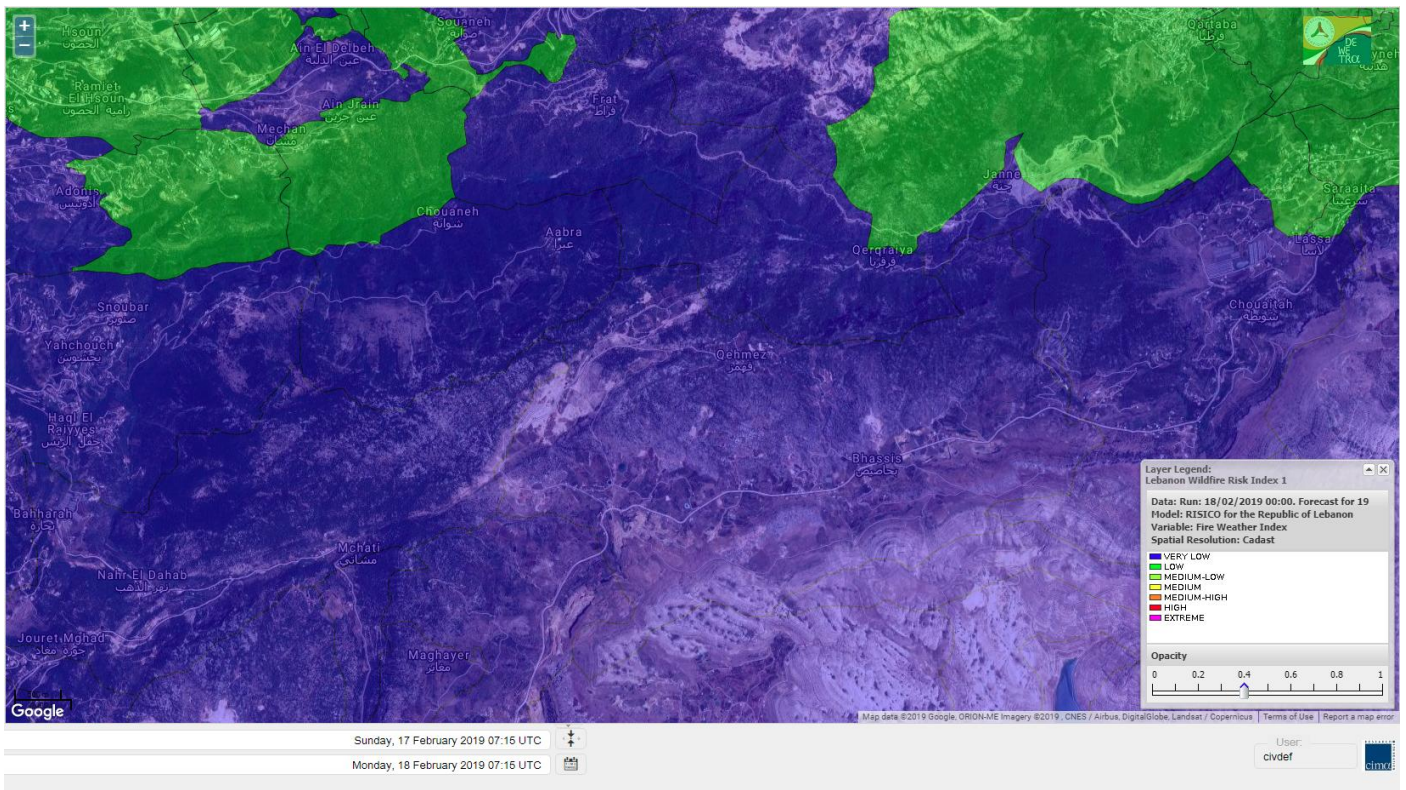

Jabal Moussa Reserve Forecast for 19 February 2019