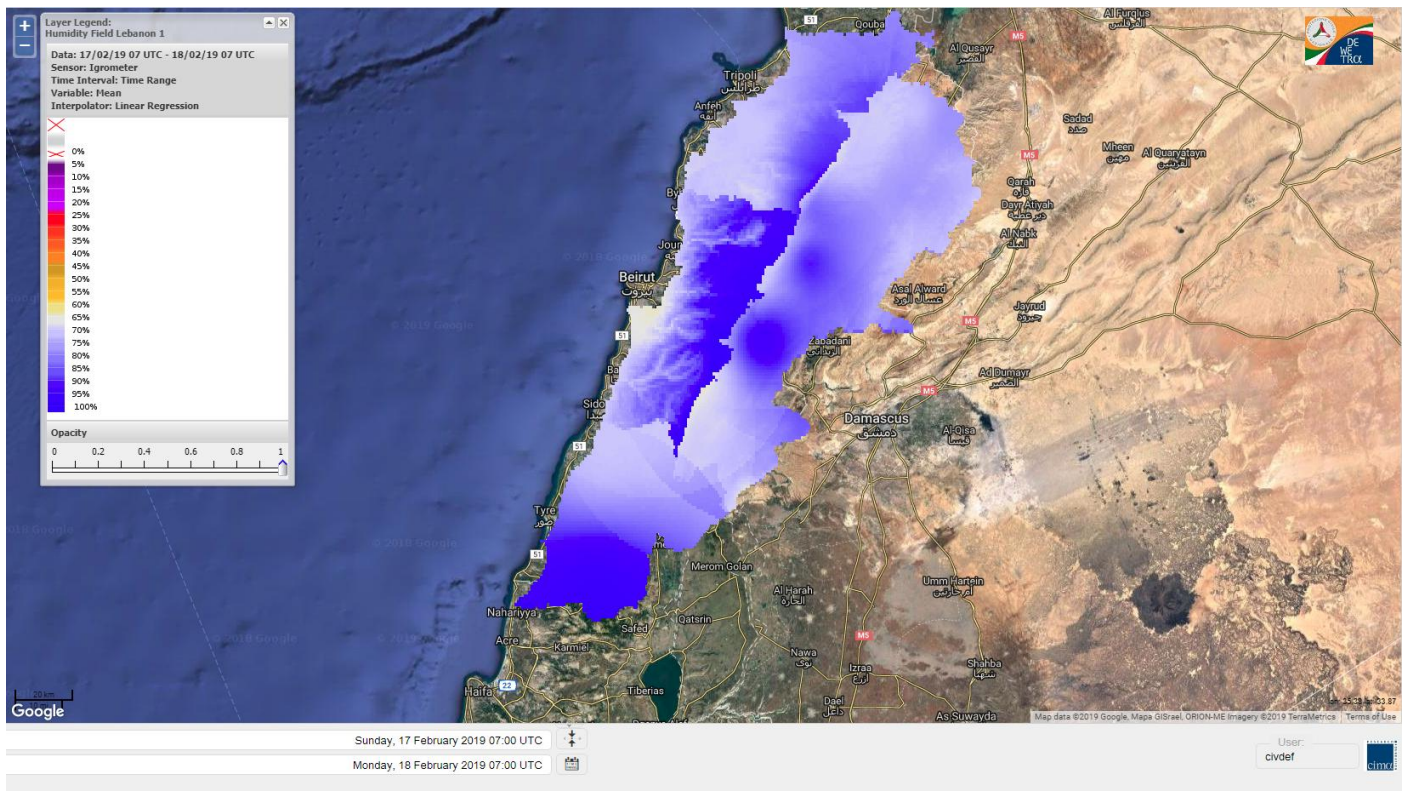

Lebanon humidity for Lebanon 18 February 2019