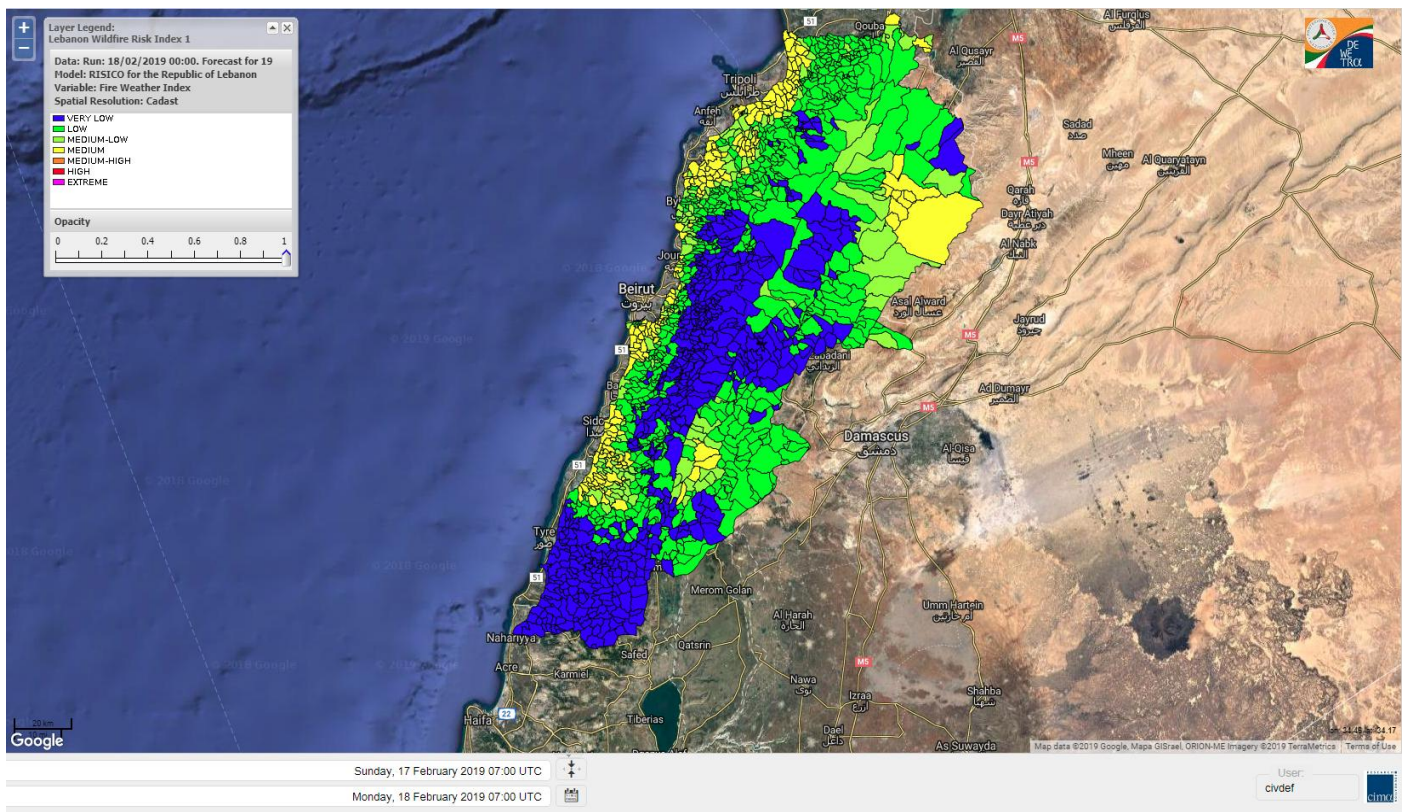

Lebanon for 19 February 2019