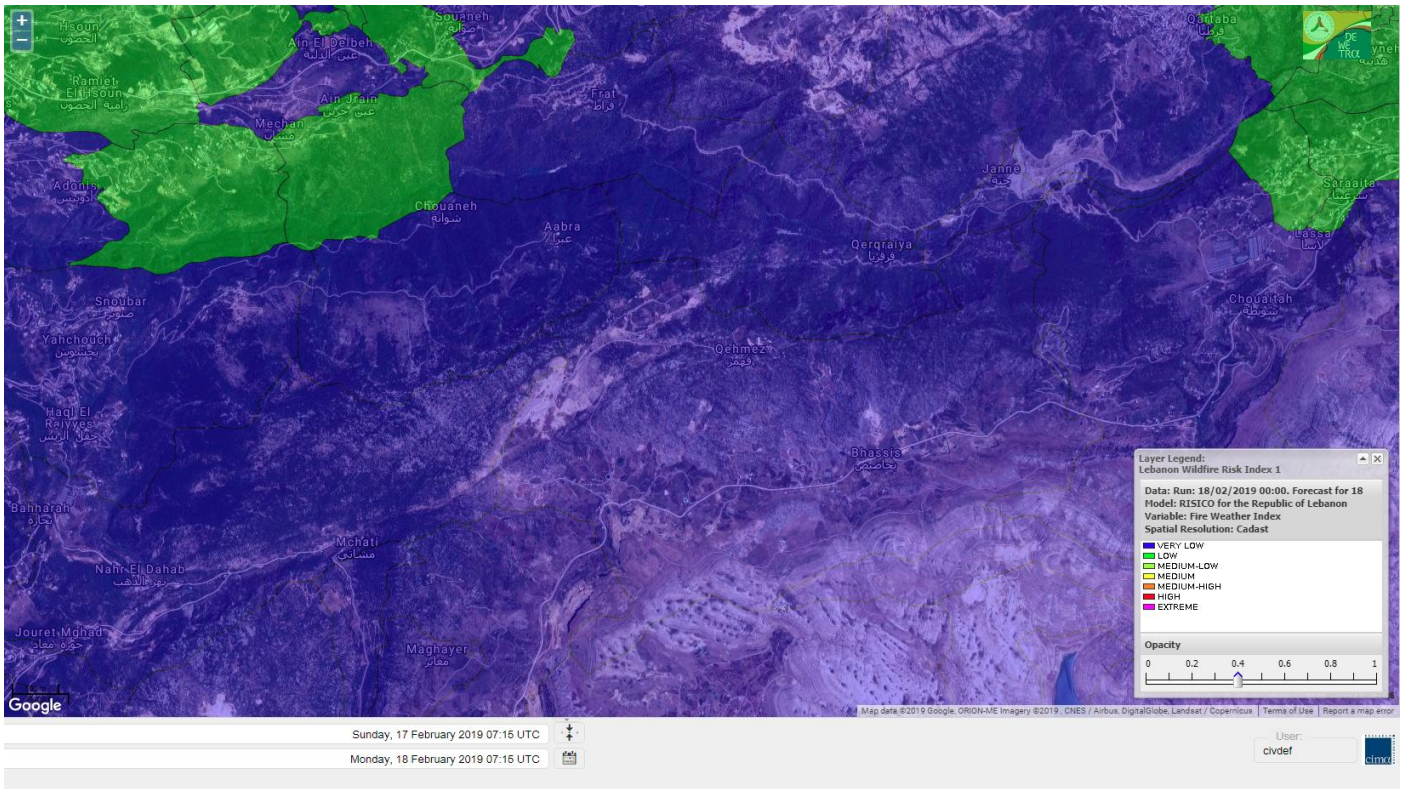

Lebanon for 20 February 2019

Shouf Biosphere Reserve Forecast for 18 February 2019

Shouf Biosphere Reserve Forecast for 19 February 2019

Shouf Biosphere Reserve Forecast for 20 February 2019

Jabal Moussa Reserve Forecast for 18 February 2019