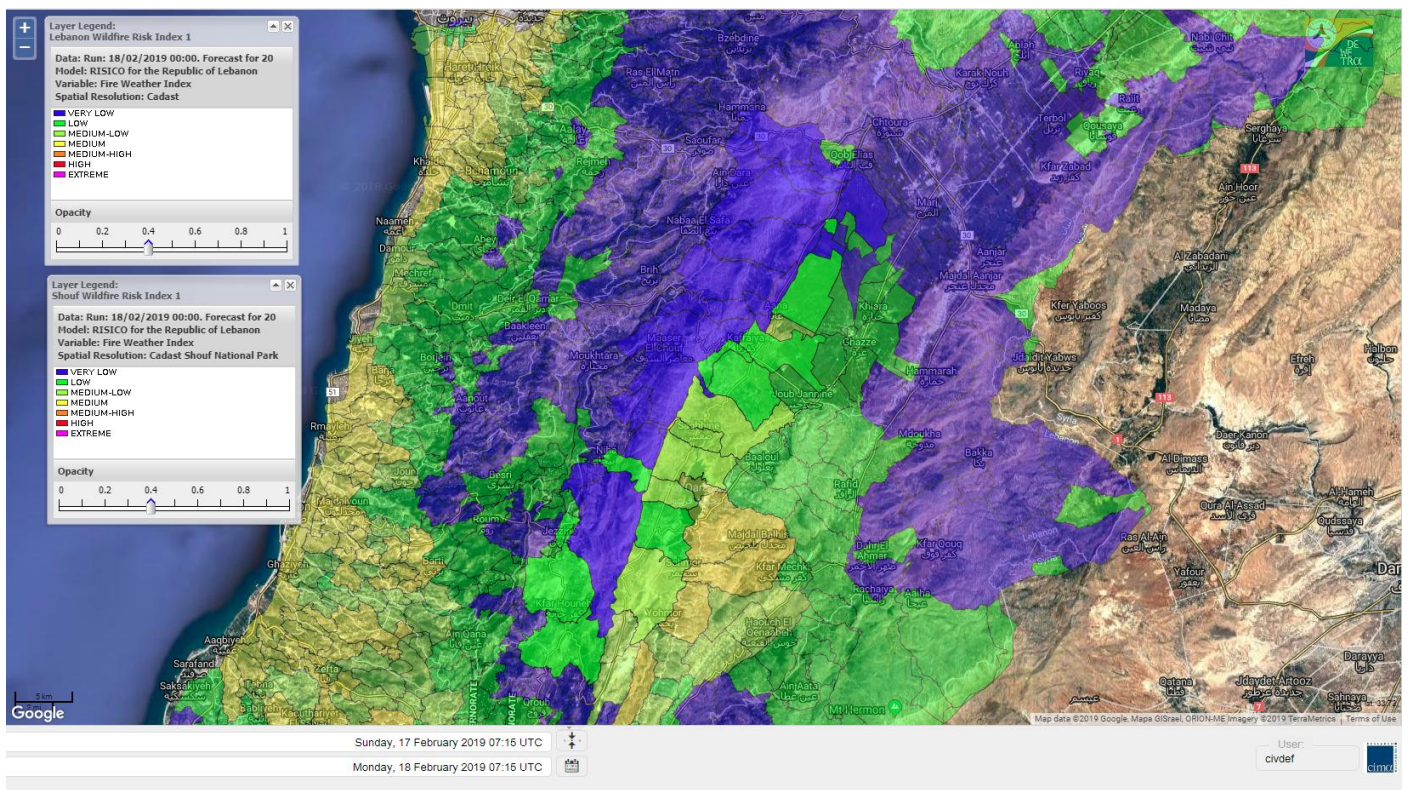

Lebanon for 20 February 2019

Shouf Biosphere Reserve Forecast for 18 February 2019

Shouf Biosphere Reserve Forecast for 19 February 2019

Shouf Biosphere Reserve Forecast for 20 February 2019

Jabal Moussa Reserve Forecast for 18 February 2019