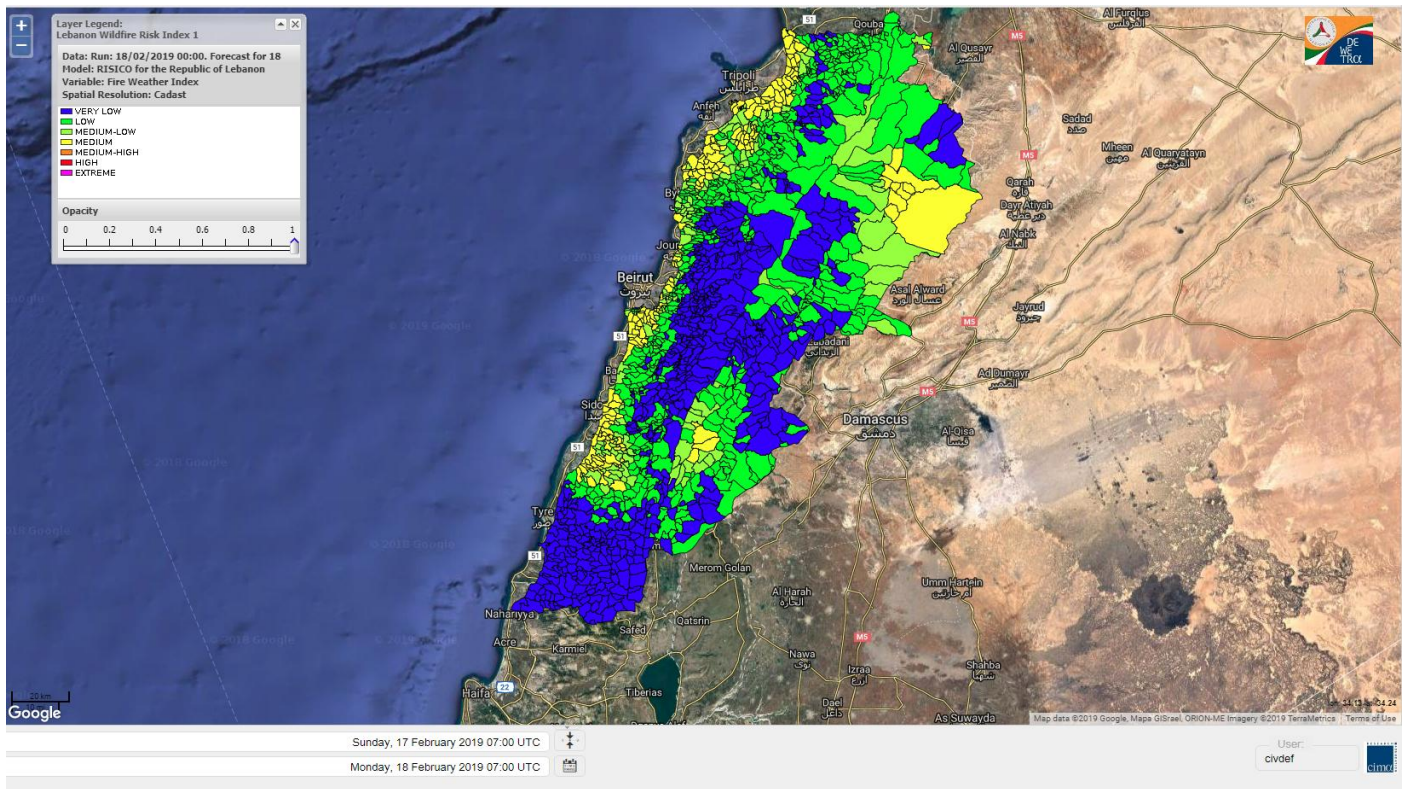

Lebanon for 18 February 2019