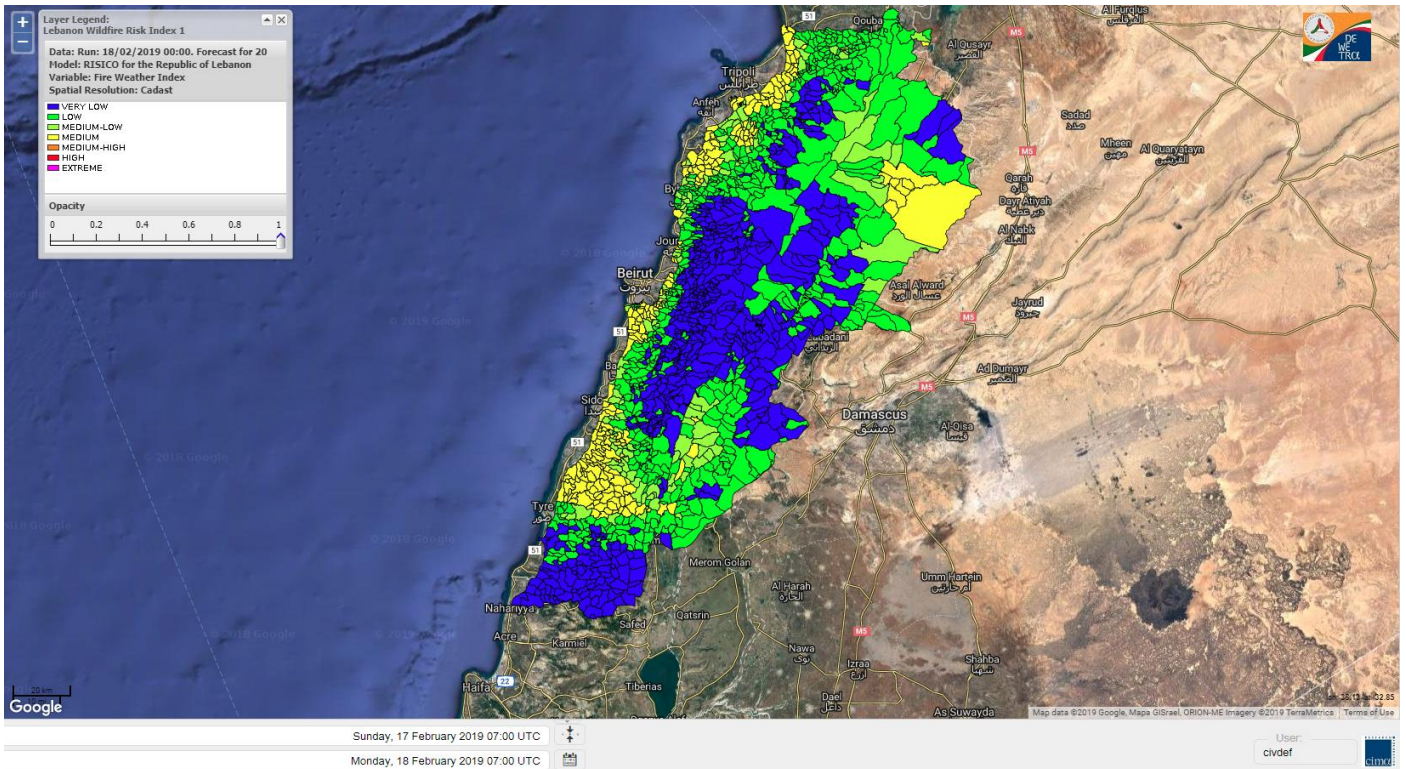

Lebanon for 20 February 2019