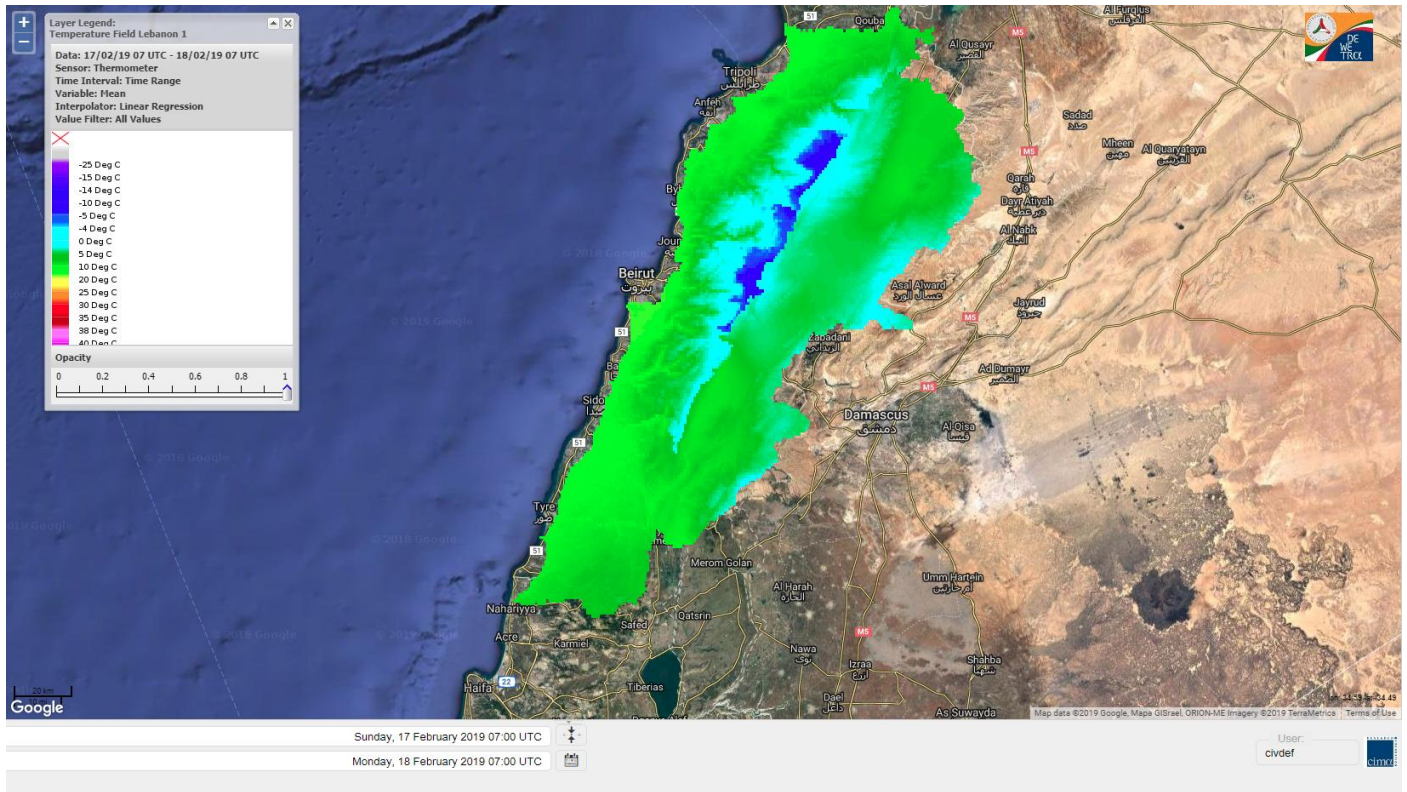

Lebanon temperature for Lebanon 18 February 2019