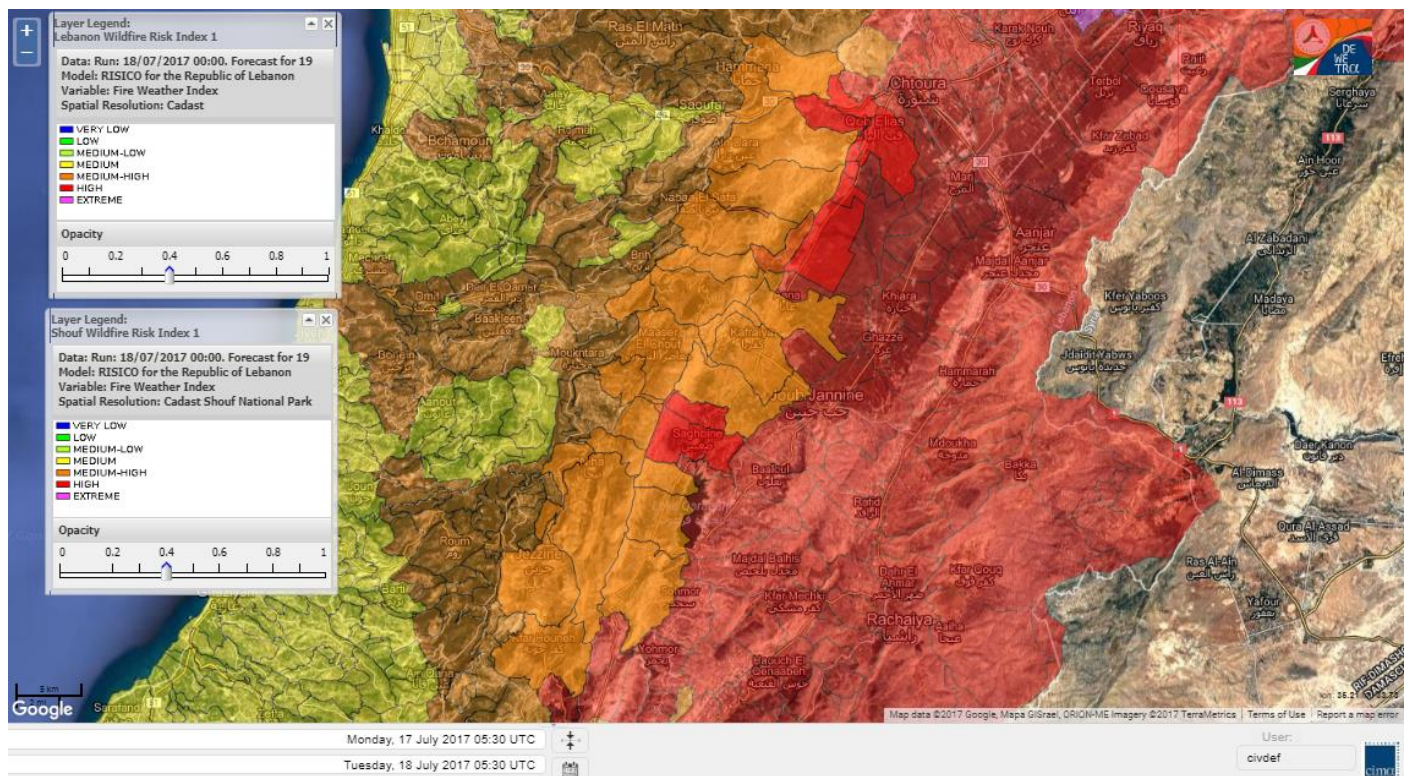

Shouf Biosphere Reserve Forecast for 19 Jul 2017