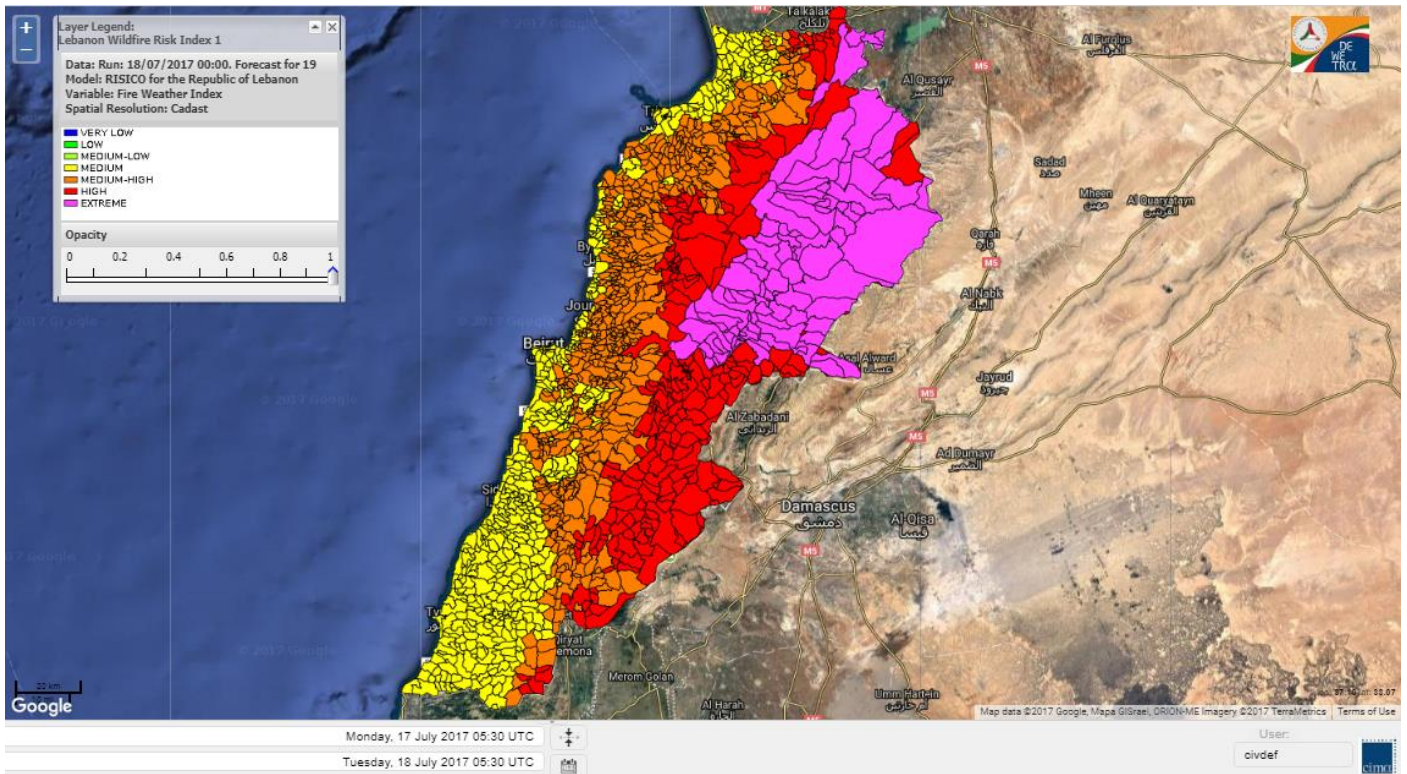

Lebanon for 19 Jul 2017