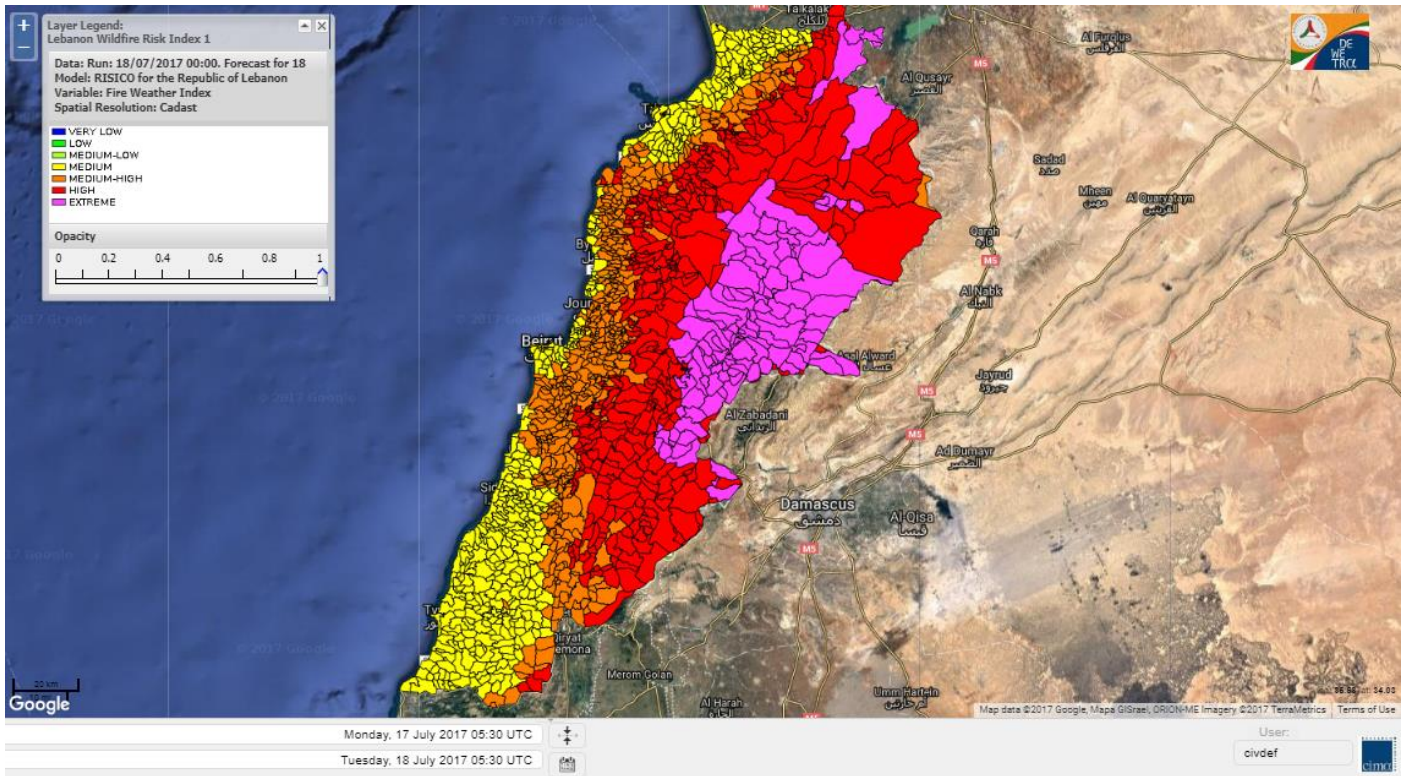

Beirut, 18 July 2017

FIRE RISK INDEX

Lebanon temperature for 18 Jul 2017

Lebanon humidity for 18 Jul 2017

Lebanon for 18 Jul 2017

Lebanon for 19 Jul 2017

Lebanon for 20 Jul 2017

Shouf Biosphere Reserve Forecast for 18 Jul 2017