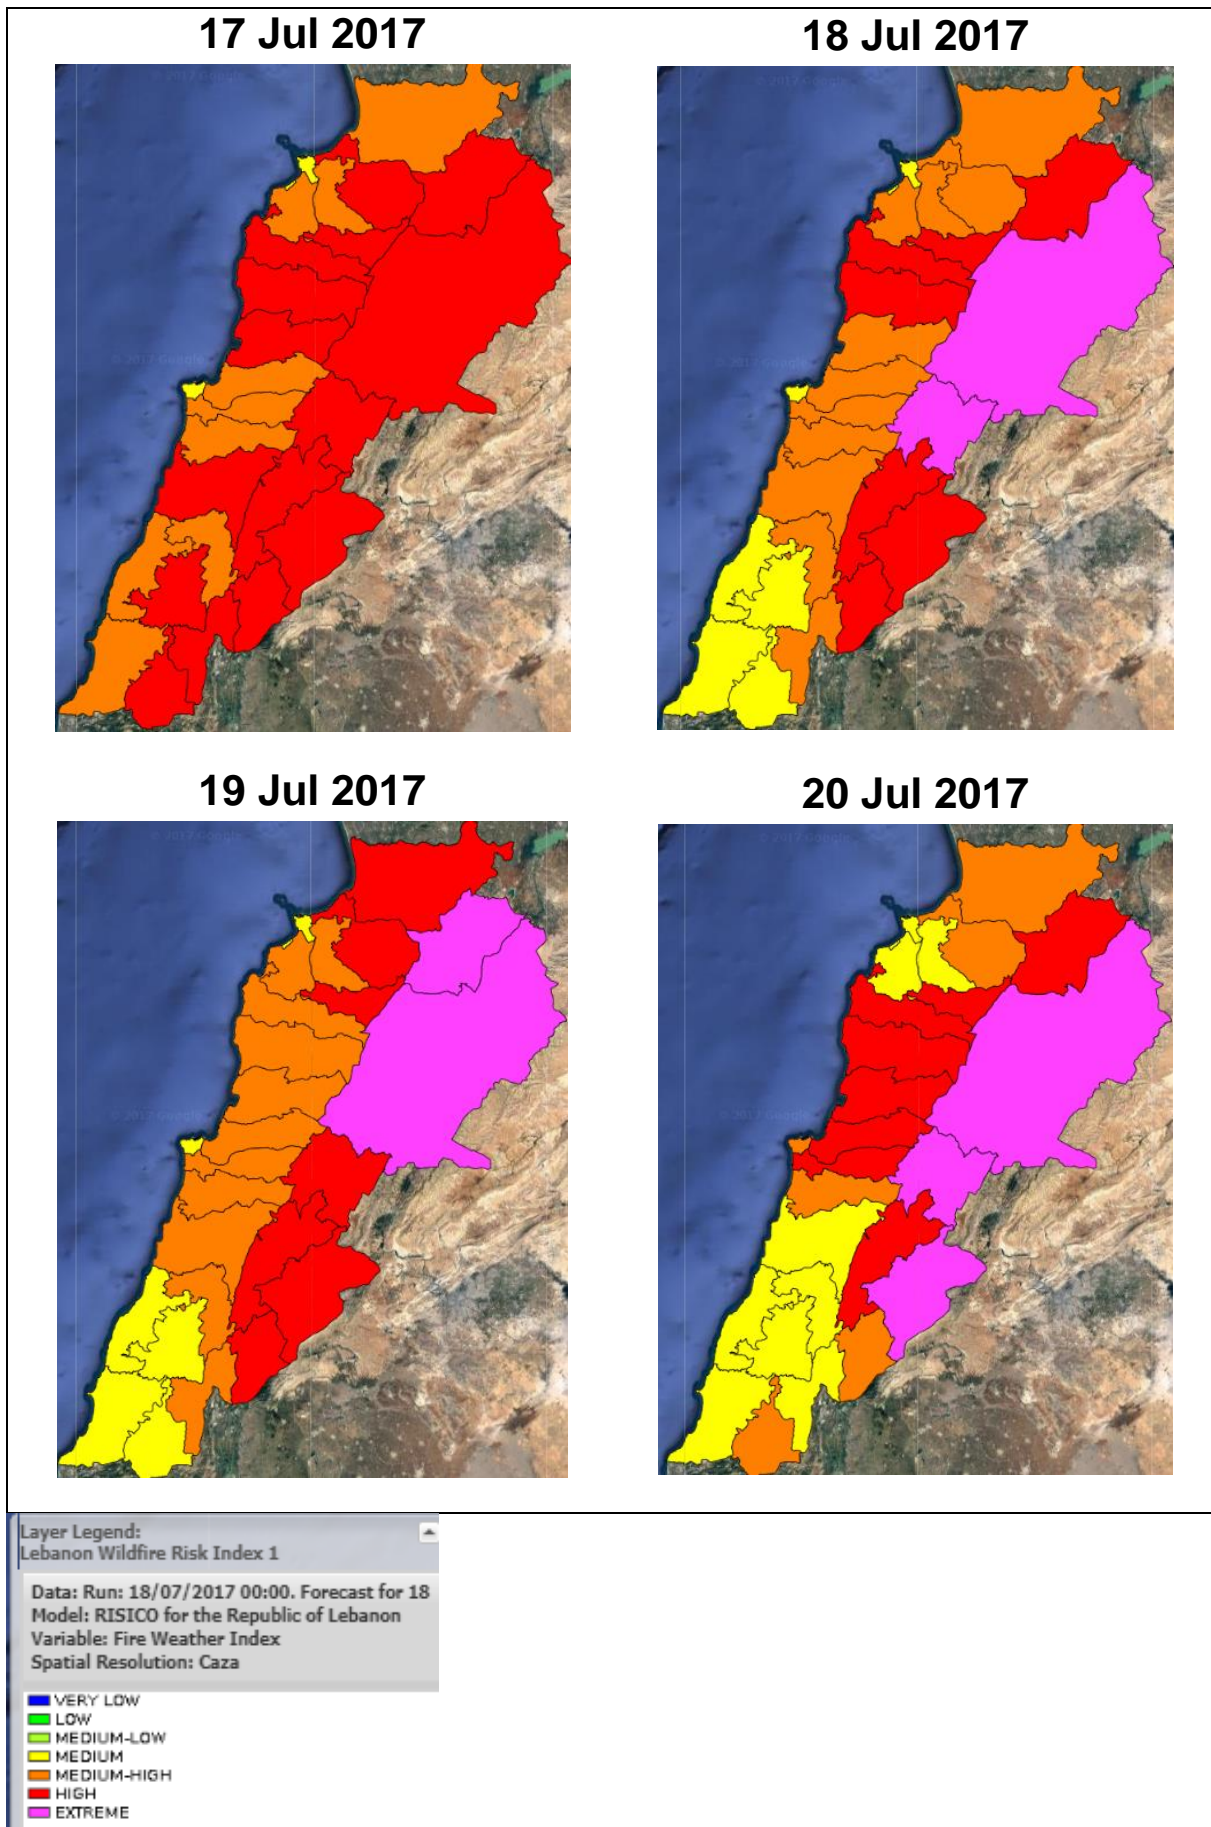

FIRE RISK INDEX