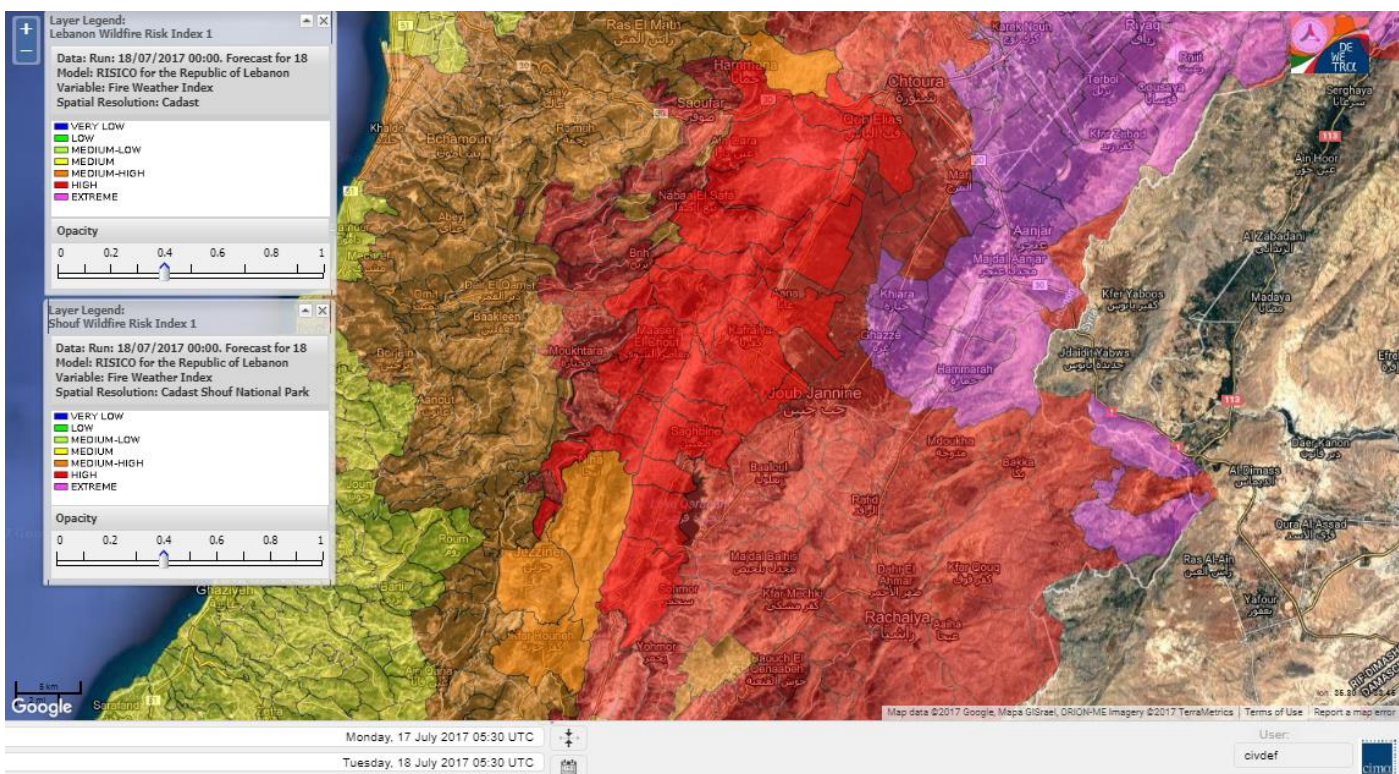

Shouf Biosphere Reserve Forecast for 18 Jul 2017