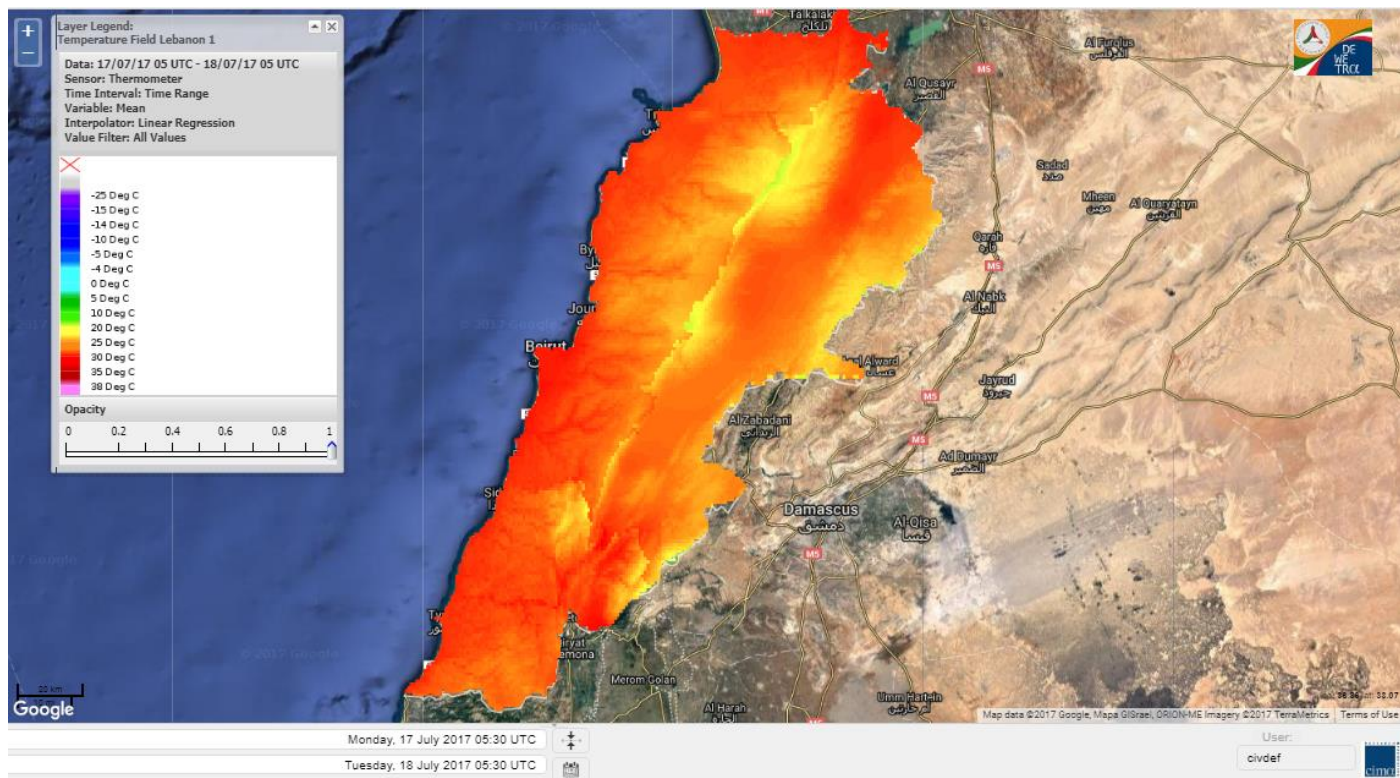

Lebanon temperature for 18 Jul 2017