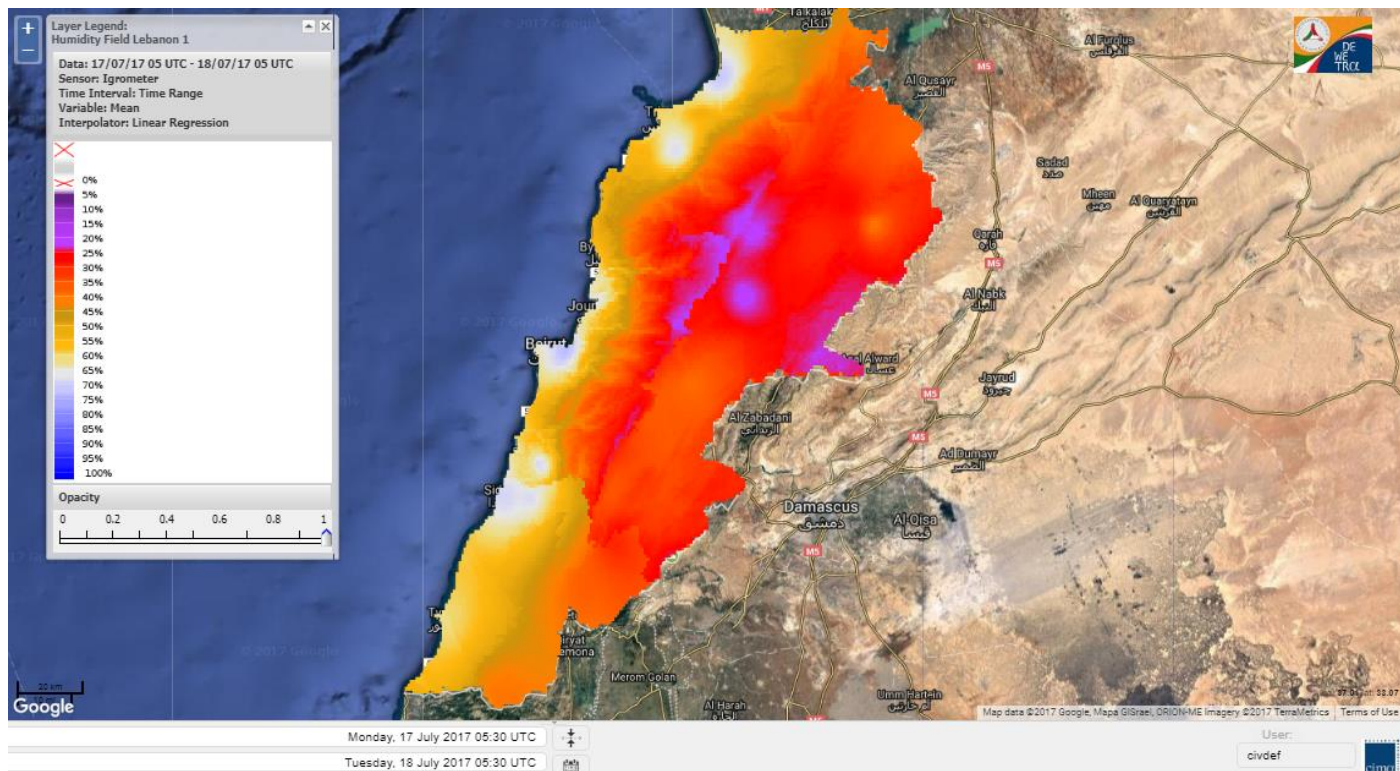

Beirut, 18 July 2017

FIRE RISK INDEX

Lebanon temperature for 18 Jul 2017

Lebanon humidity for 18 Jul 2017

Lebanon for 18 Jul 2017

Lebanon for 19 Jul 2017

Lebanon for 20 Jul 2017

Shouf Biosphere Reserve Forecast for 18 Jul 2017