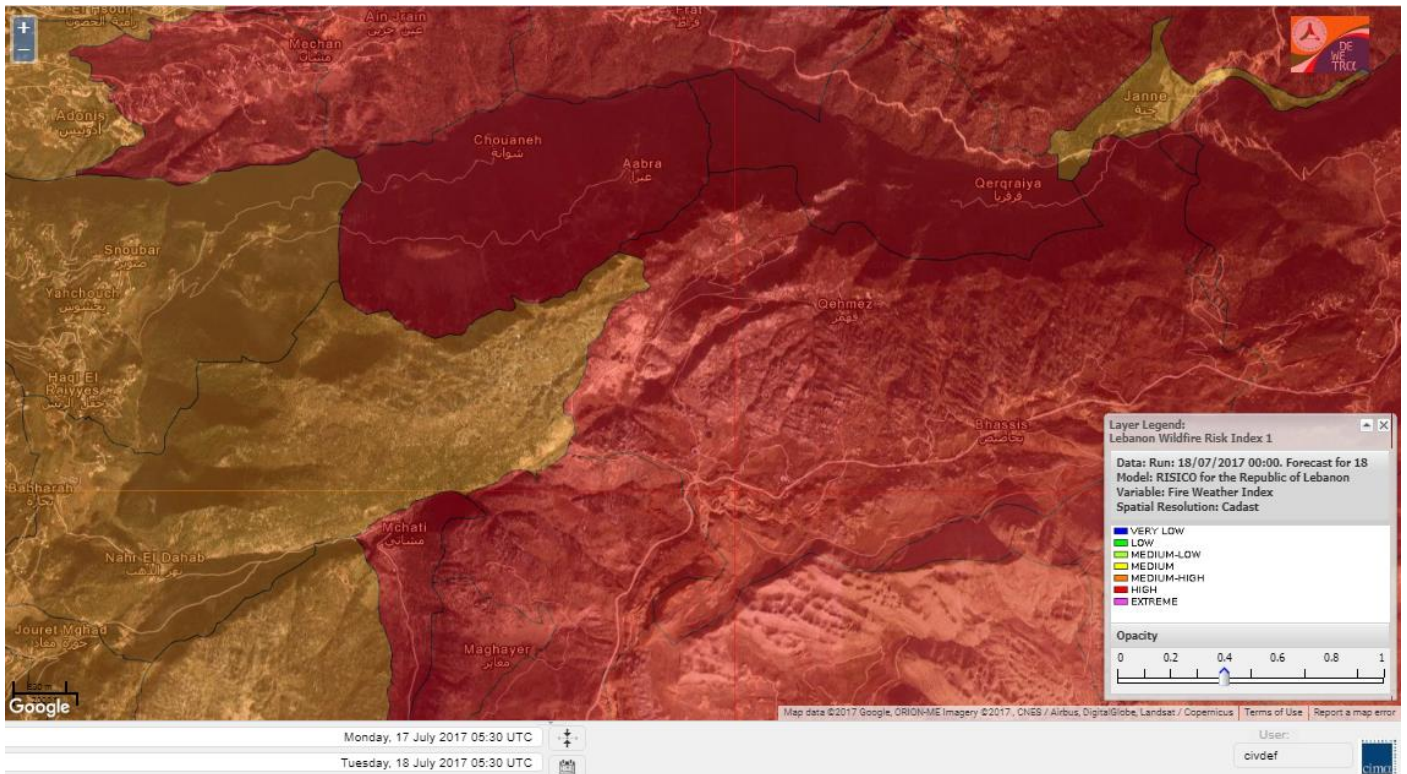

Jabal Moussa Reserve Forecast for 18 Jul 2017