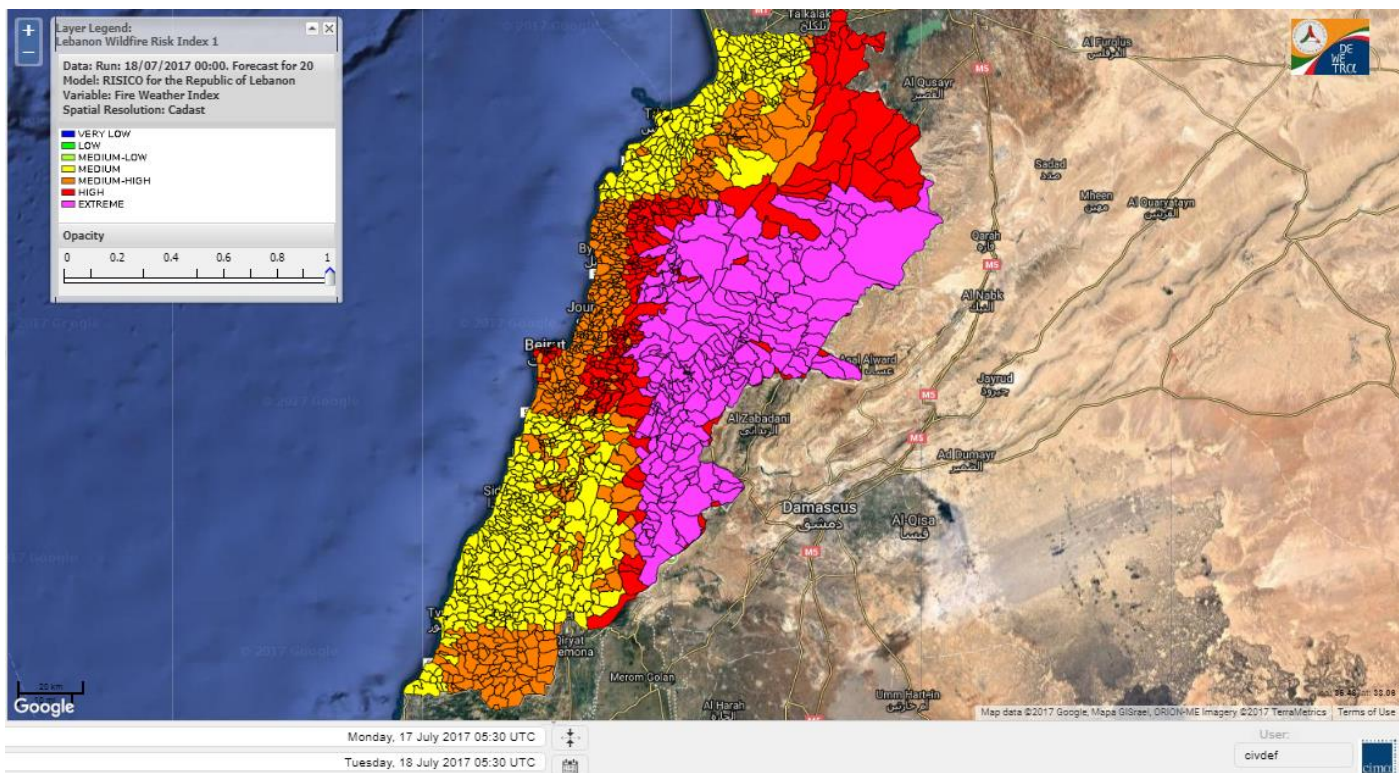

Lebanon for 20 Jul 2017