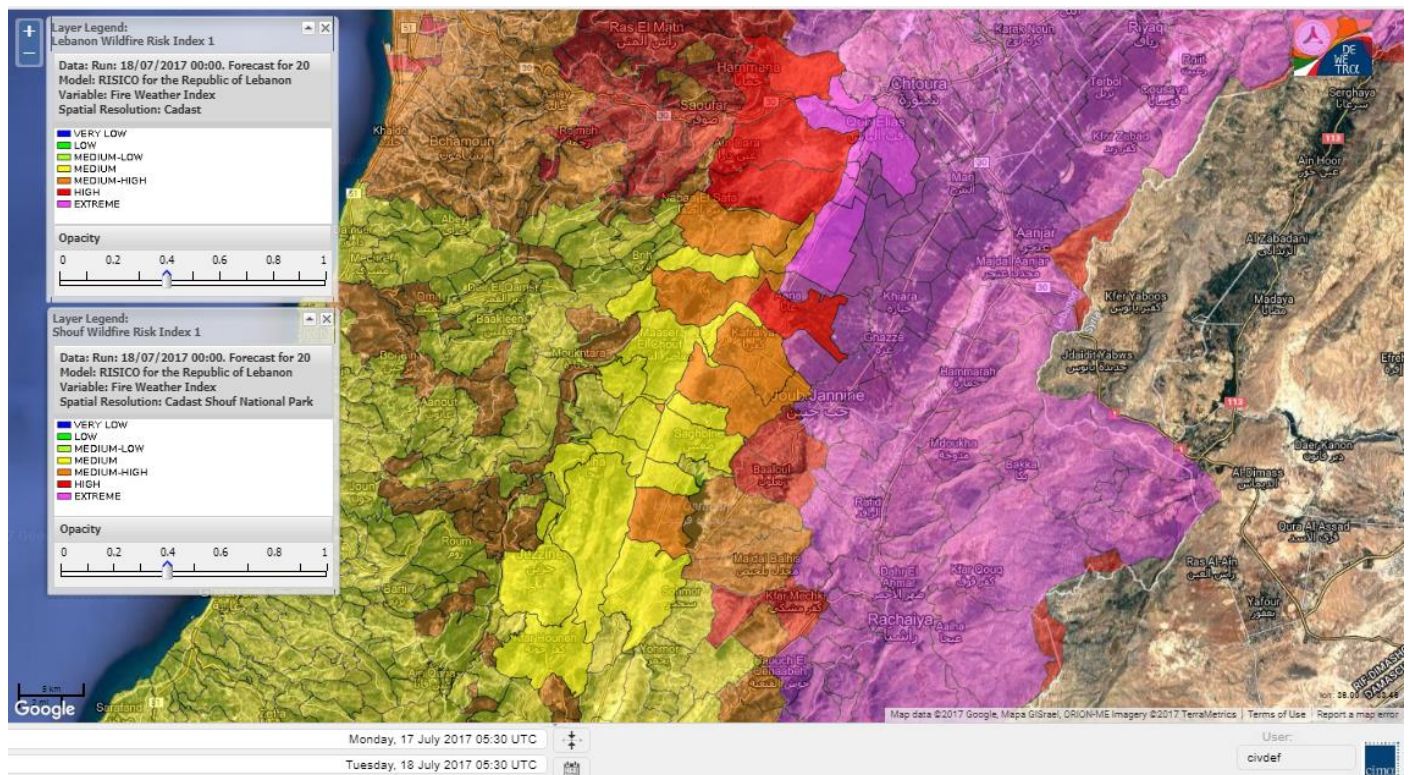

Shouf Biosphere Reserve Forecast for 20 Jul 2017