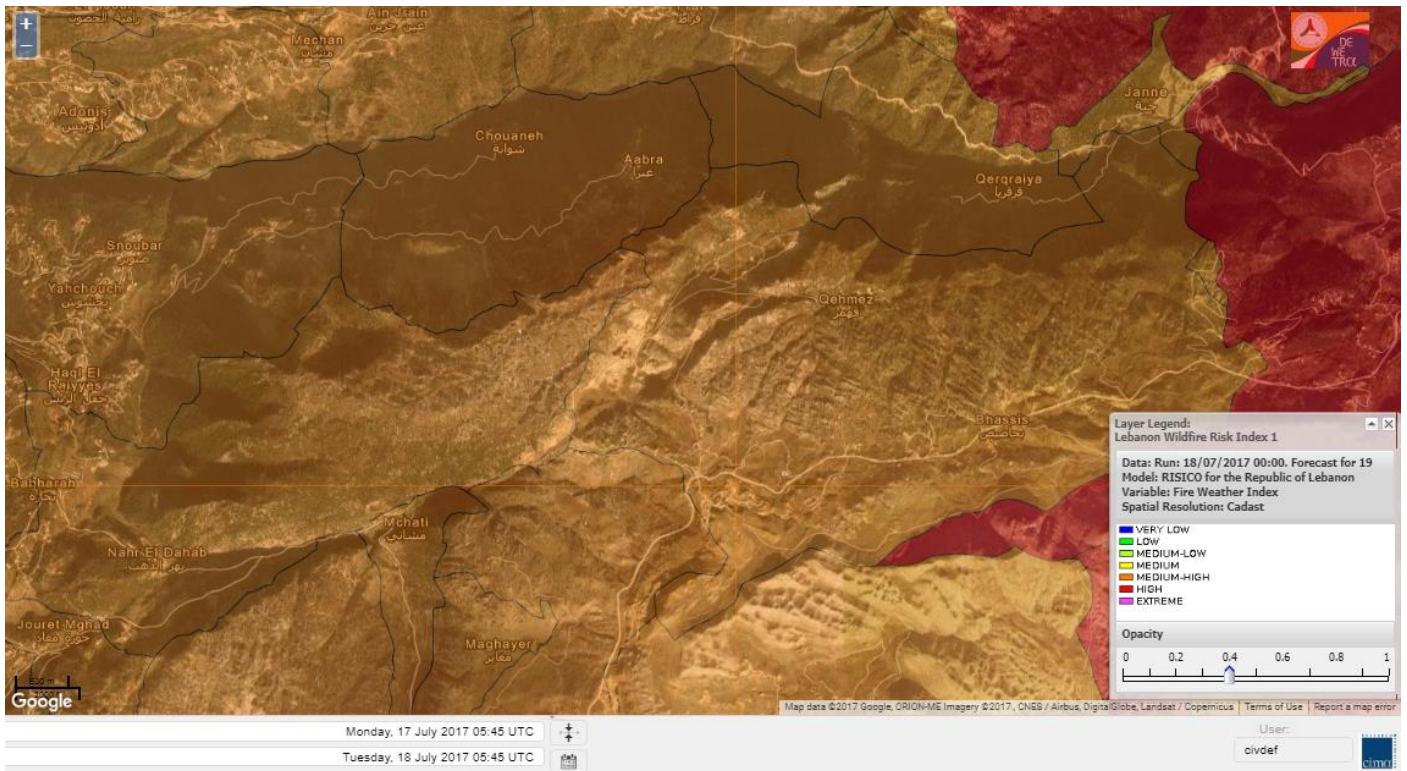

Jabal Moussa Reserve Forecast for 19 Jul 2017