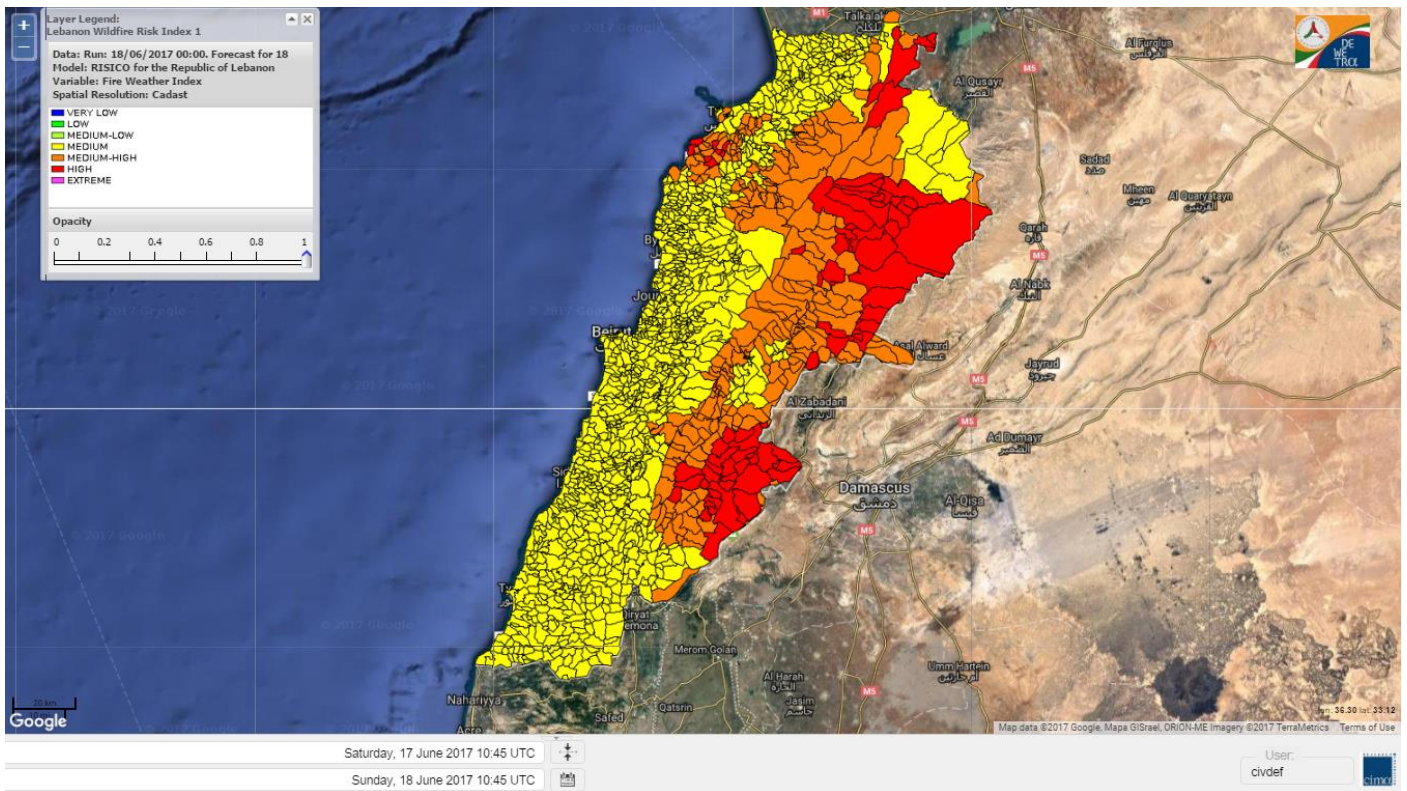

Lebanon for 18 June 2017