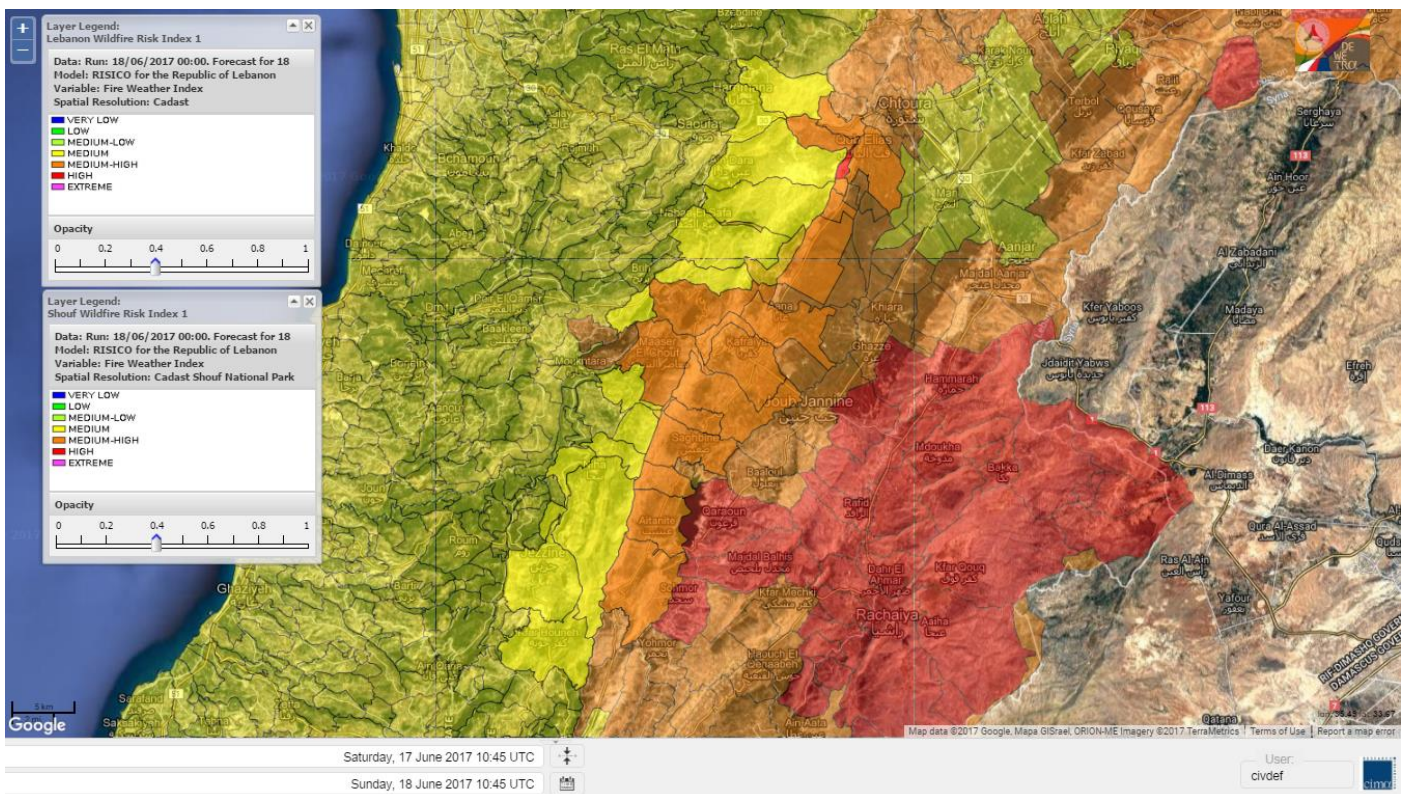

Shouf Biosphere Reserve Forecast for 18 June 2017