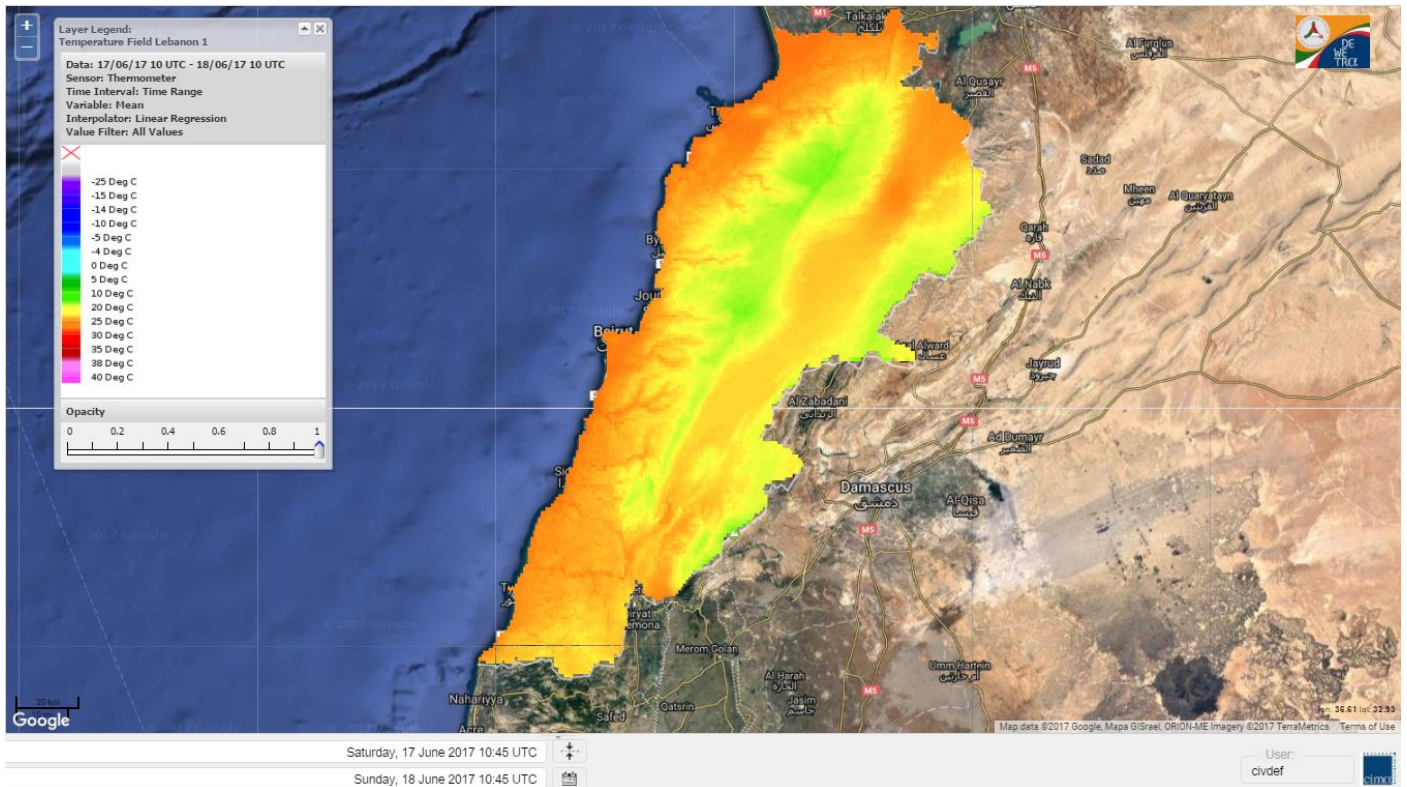

Lebanon temperature for 18 June 2017