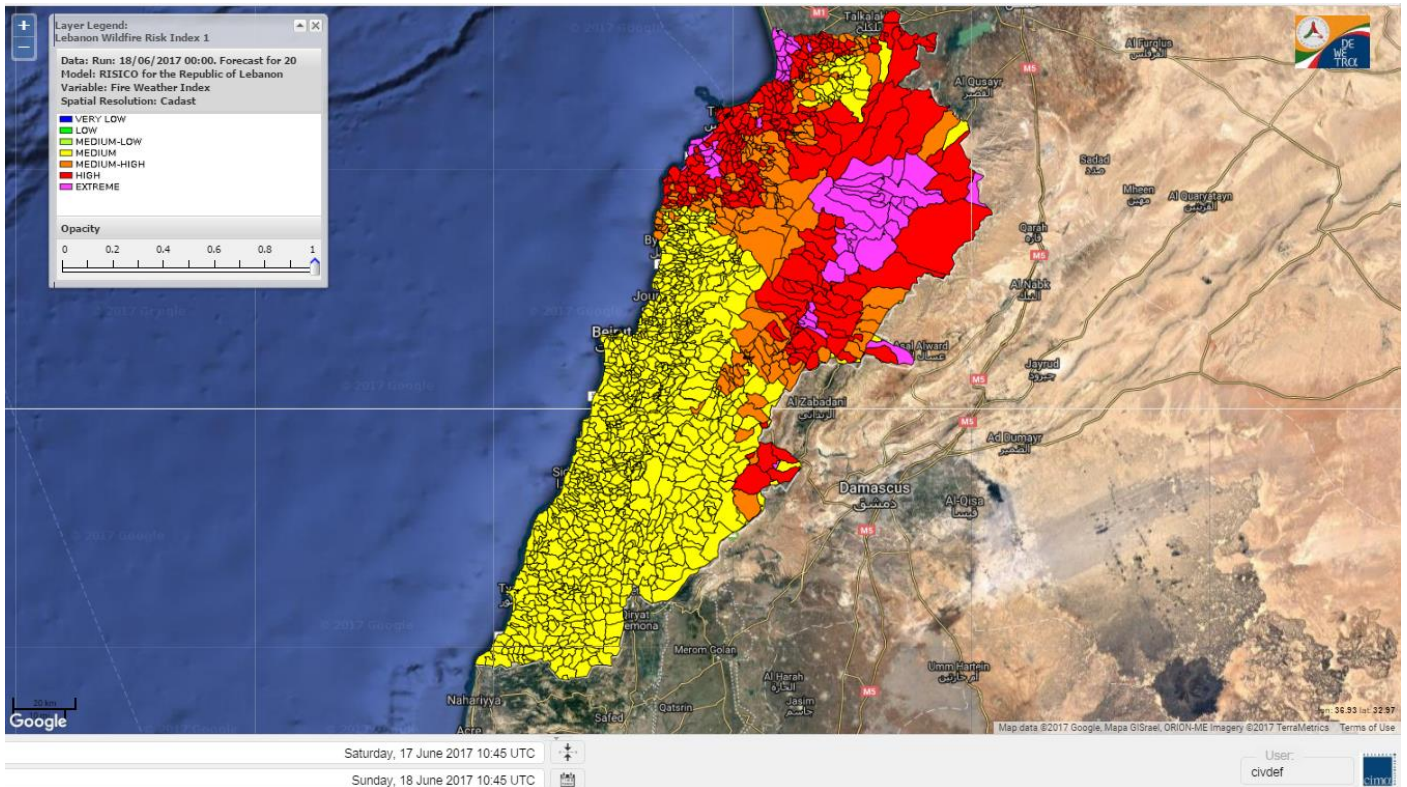

Lebanon for 20 June 2017