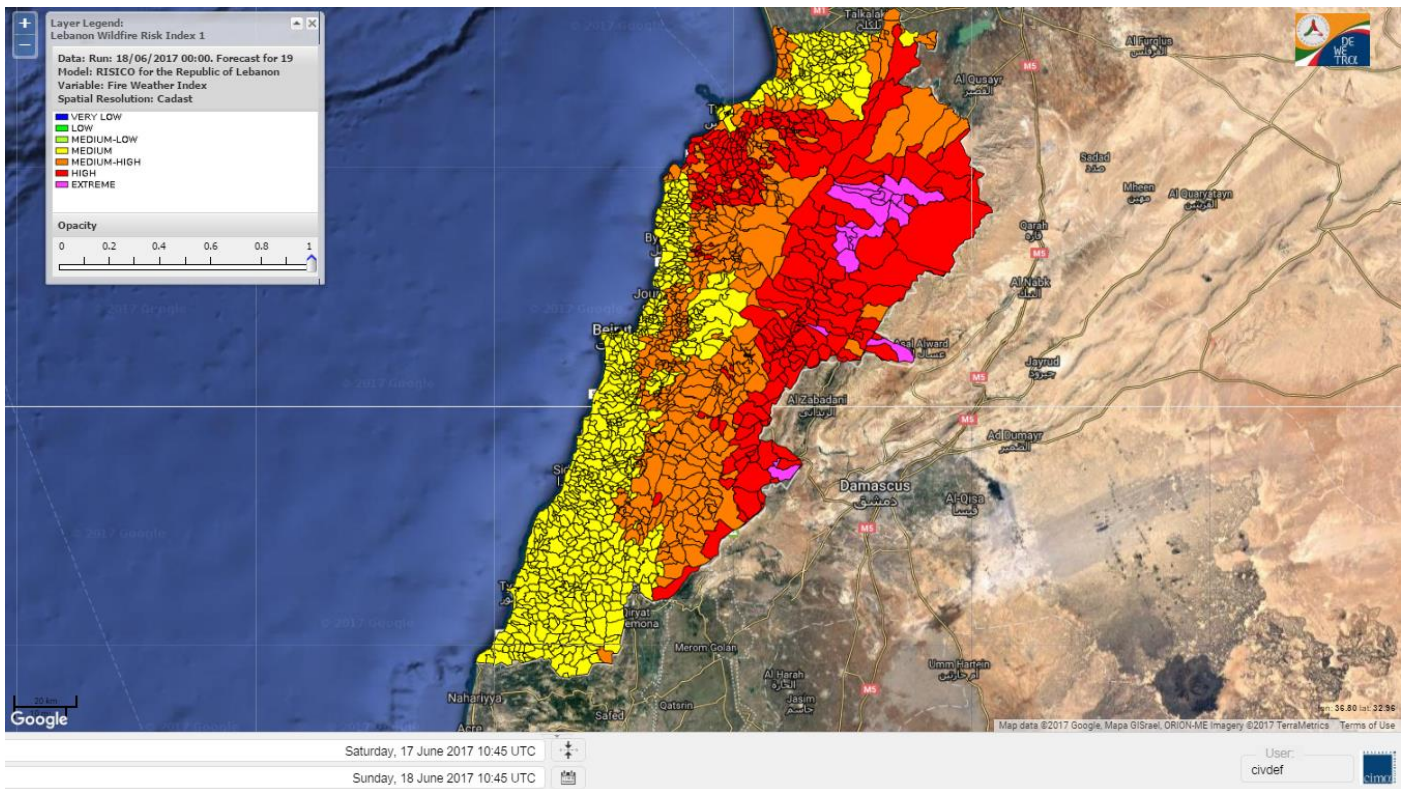

Lebanon for 19 June 2017