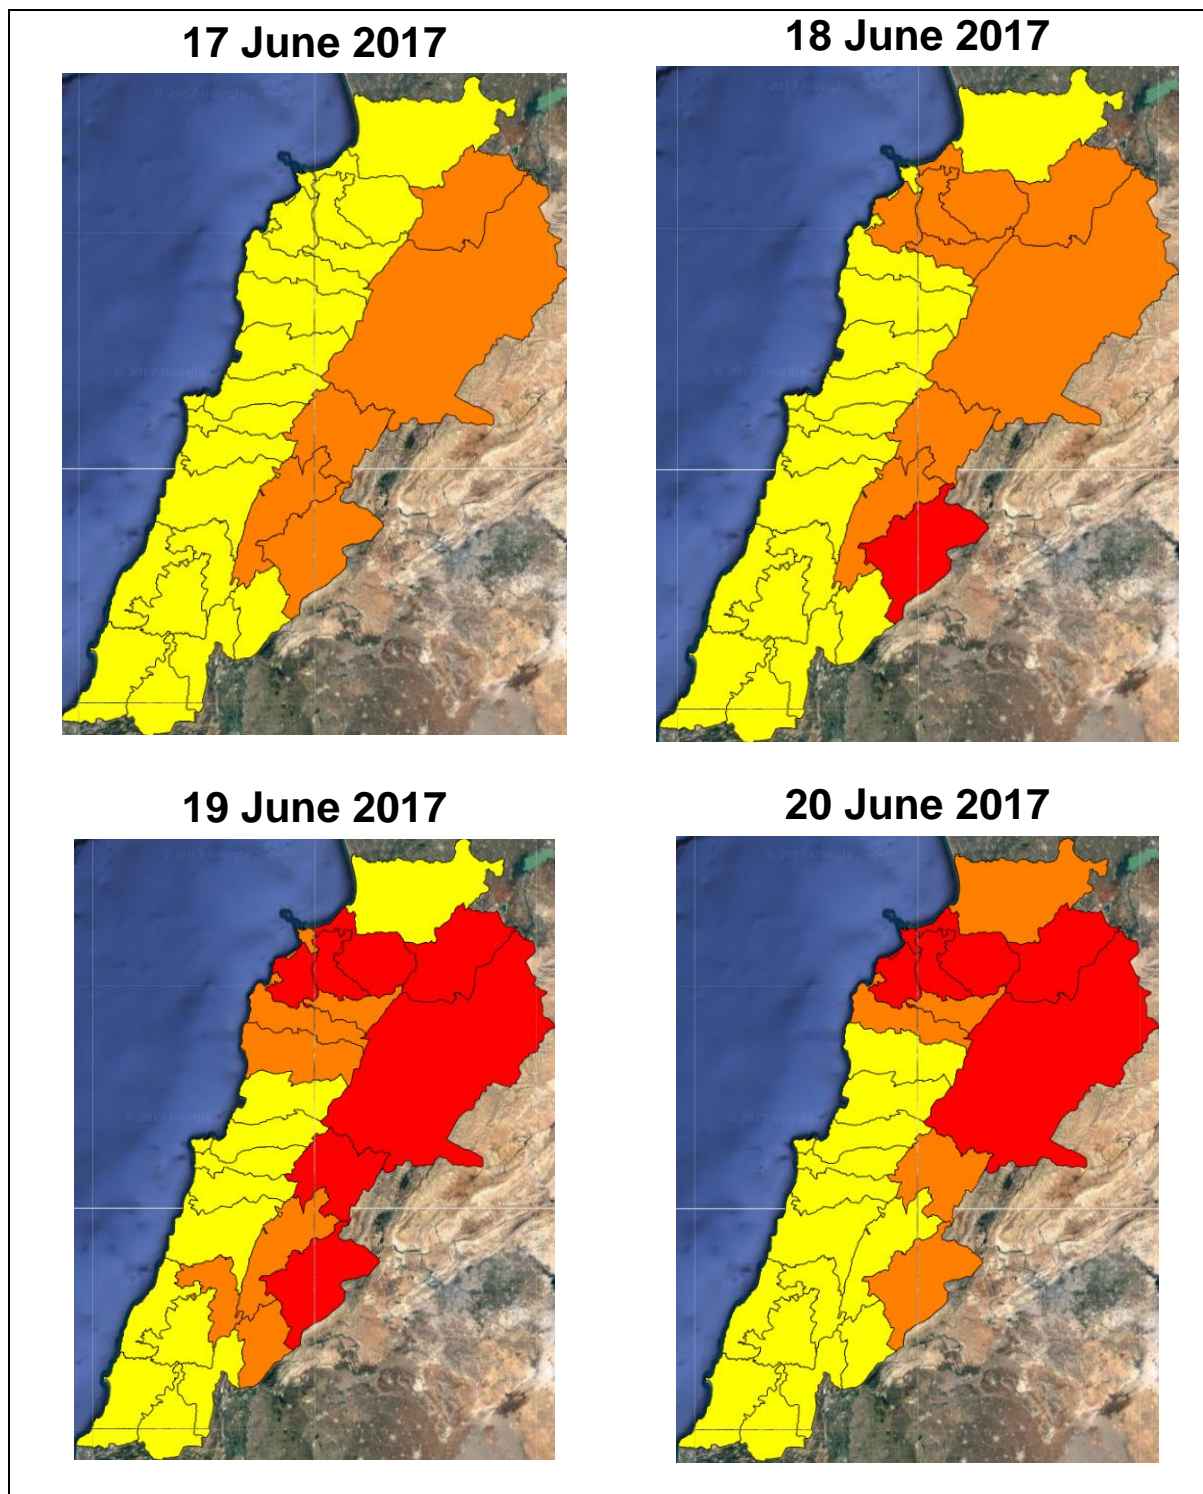

FIRE RISK INDEX

Layer Legend:
Lebanon Wildfire Risk Index 1

Data: Run: 18/06/2017 00:00. Forecast for 18
Model: RISICO for the Republic of Lebanon
Variable: Fire Weather Index
Spatial Resolution: Caza

- VERY LOW
- LOW
- MEDIUM-LOW
- MEDIUM
- MEDIUM-HIGH
- HIGH
- EXTREME