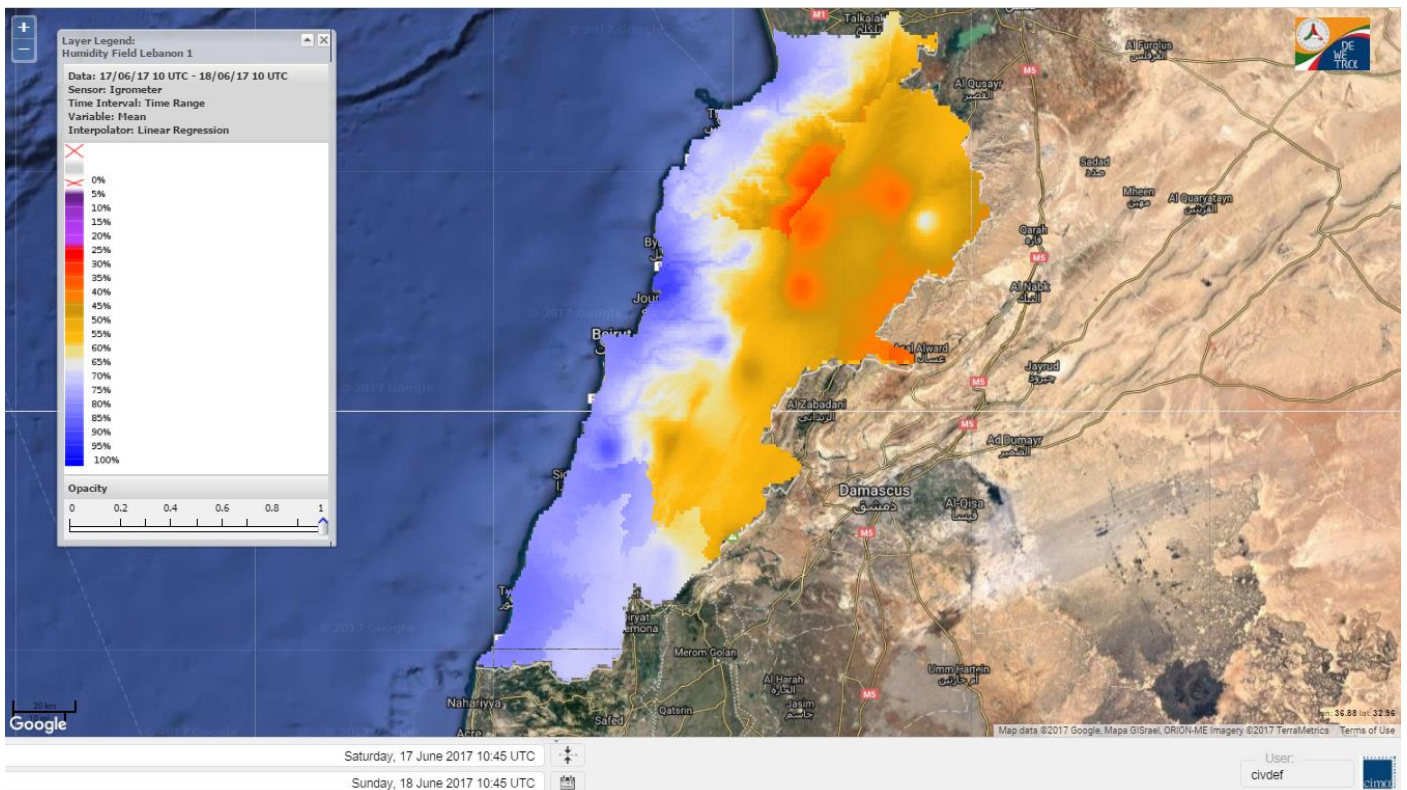

Lebanon humidity for 18 June 2017