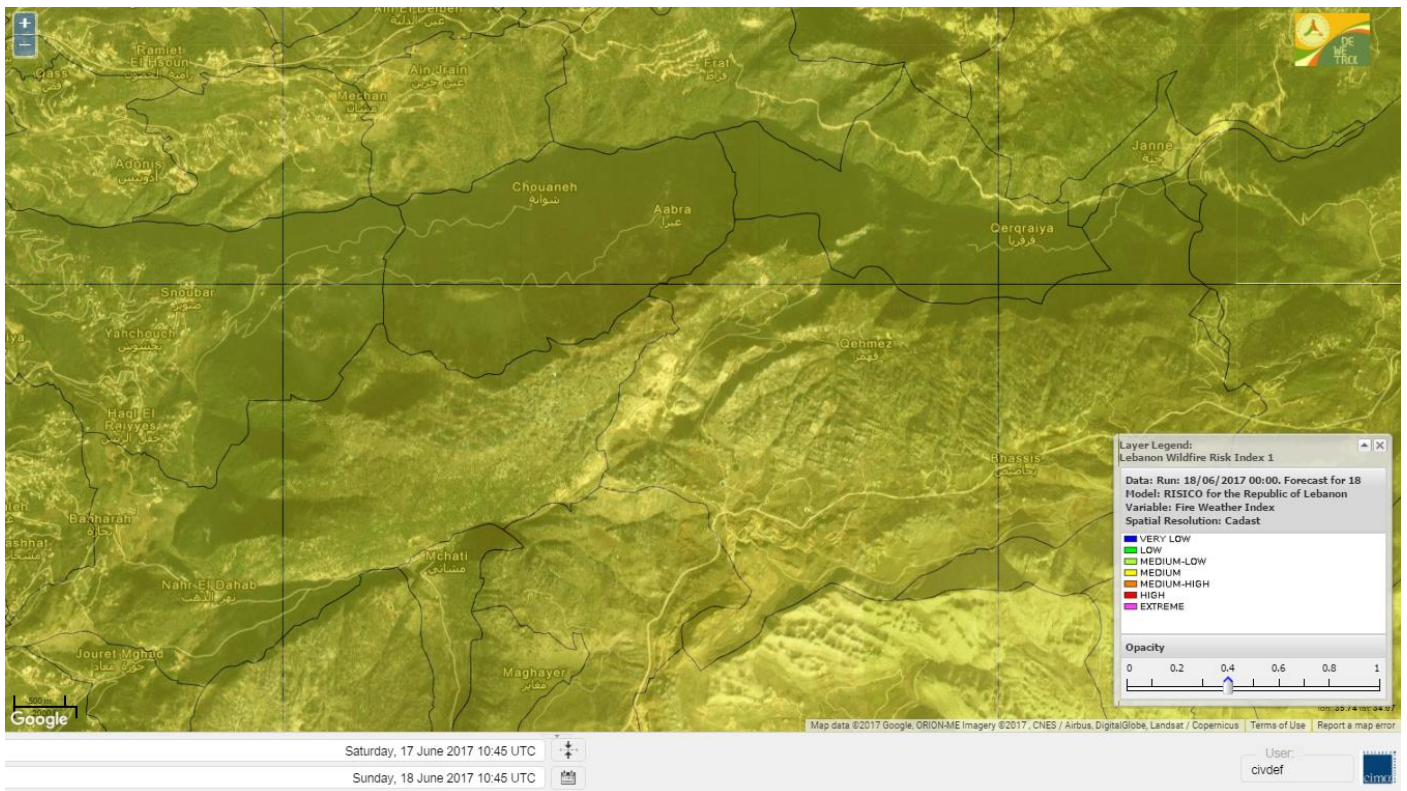

Shouf Biosphere Reserve Forecast for 18 June 2017

Shouf Biosphere Reserve Forecast for 19 June 2017

Shouf Biosphere Reserve Forecast for 20 June 2017

Jabal Moussa Reserve Forecast for 18 June 2017

Jabal Moussa Reserve Forecast for 19 June 2017