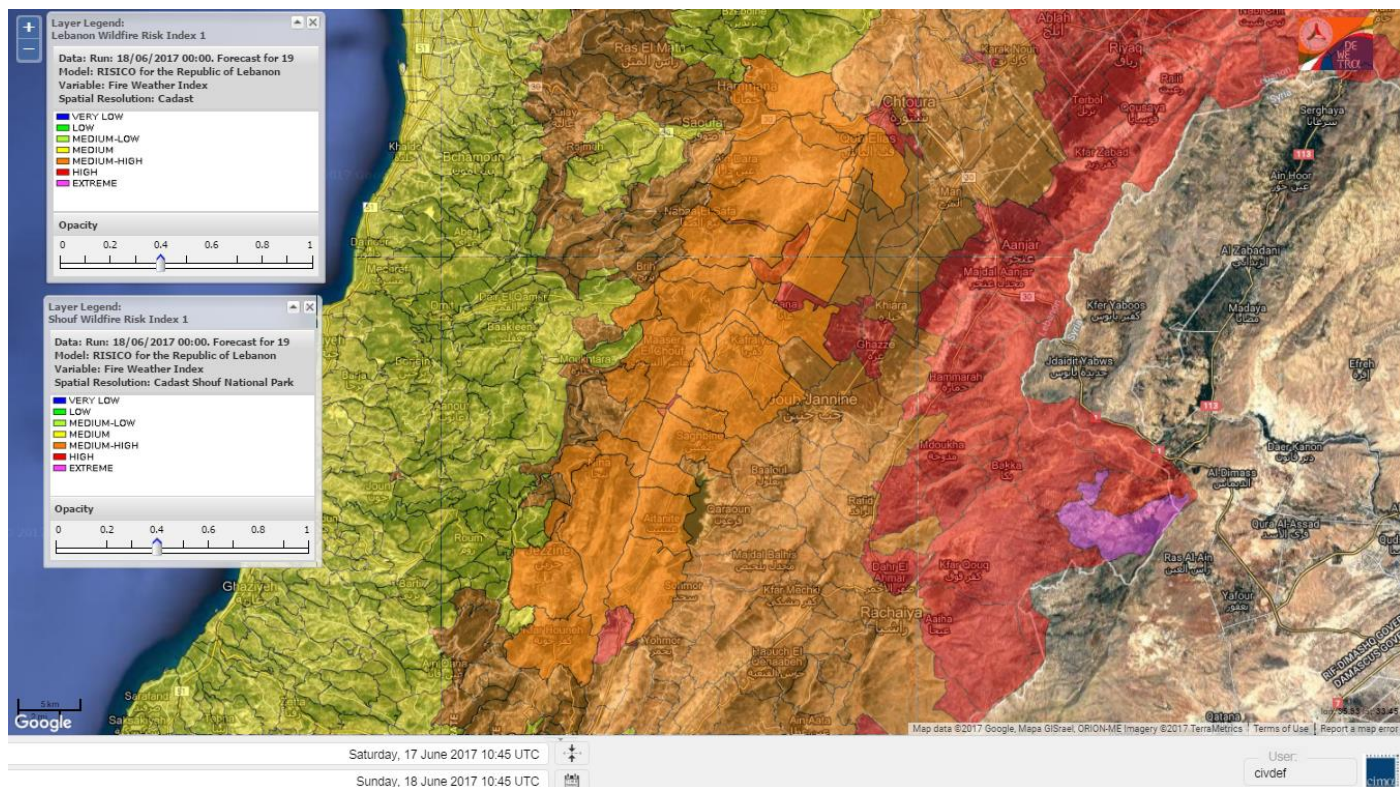

Shouf Biosphere Reserve Forecast for 19 June 2017