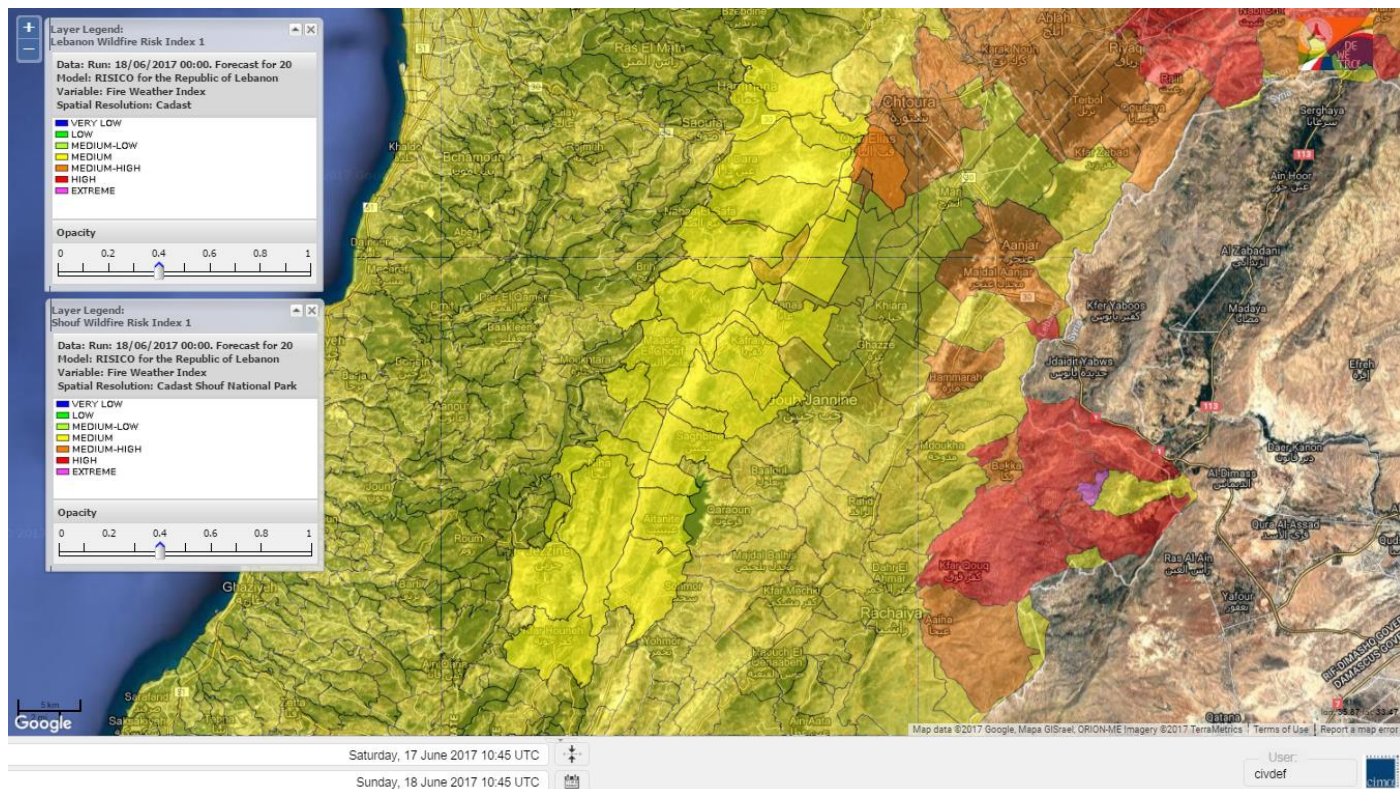

Shouf Biosphere Reserve Forecast for 20 June 2017