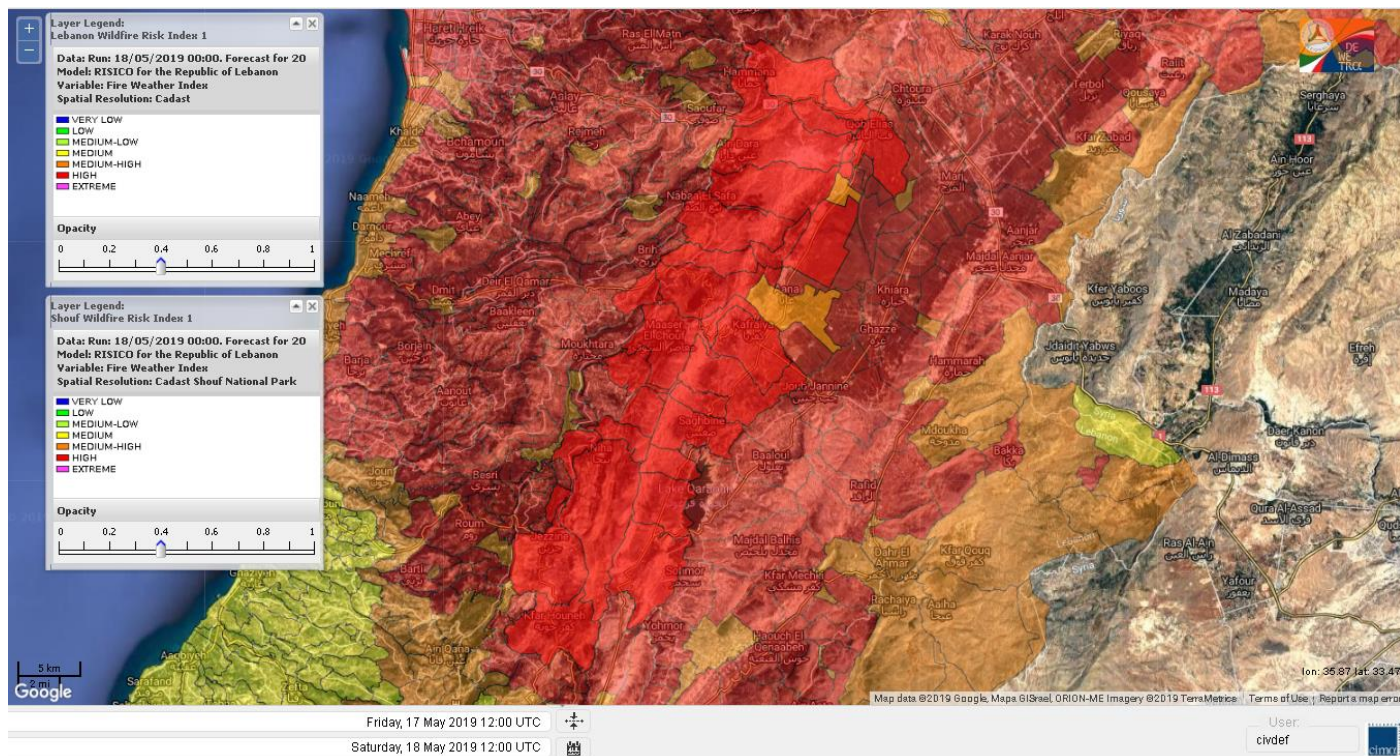

Shouf Biosphere Reserve Forecast for 20 May 2019