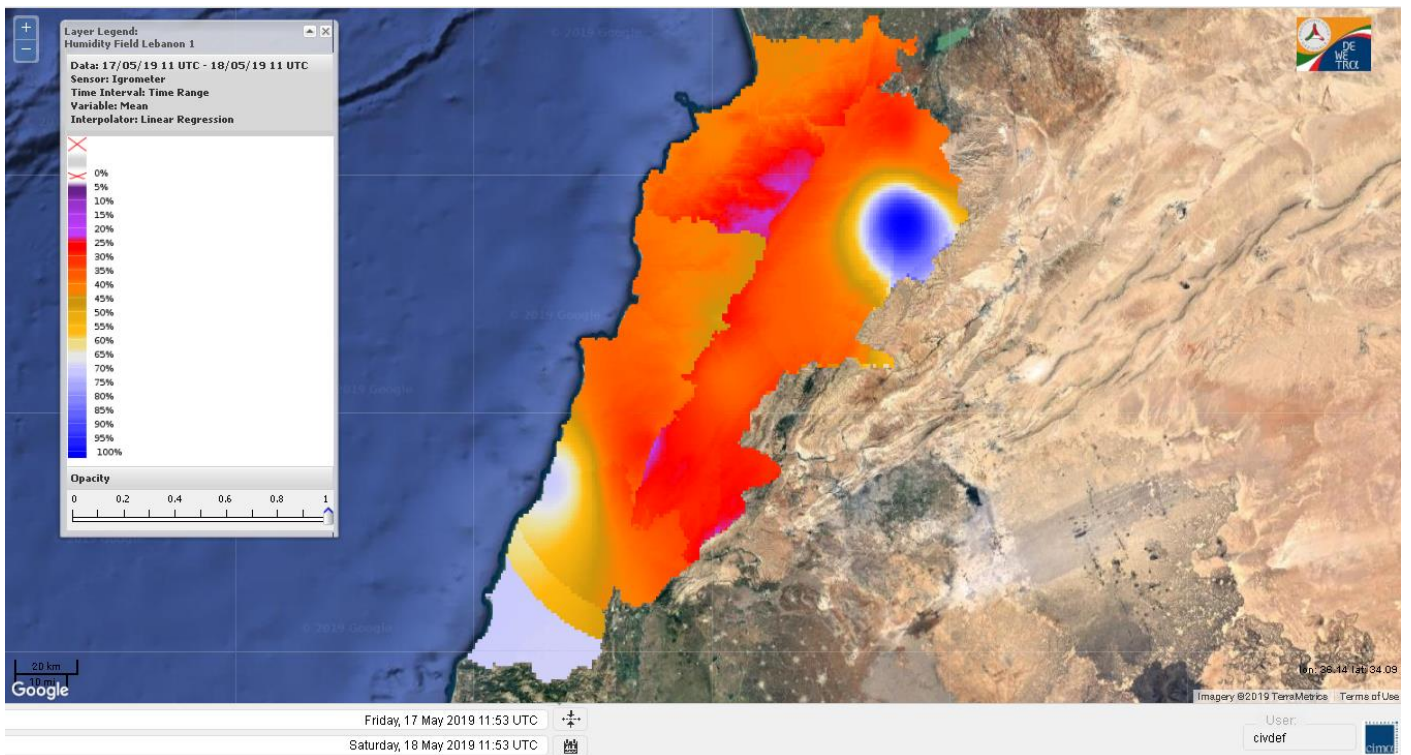

Lebanon humidity for 18 May 2019