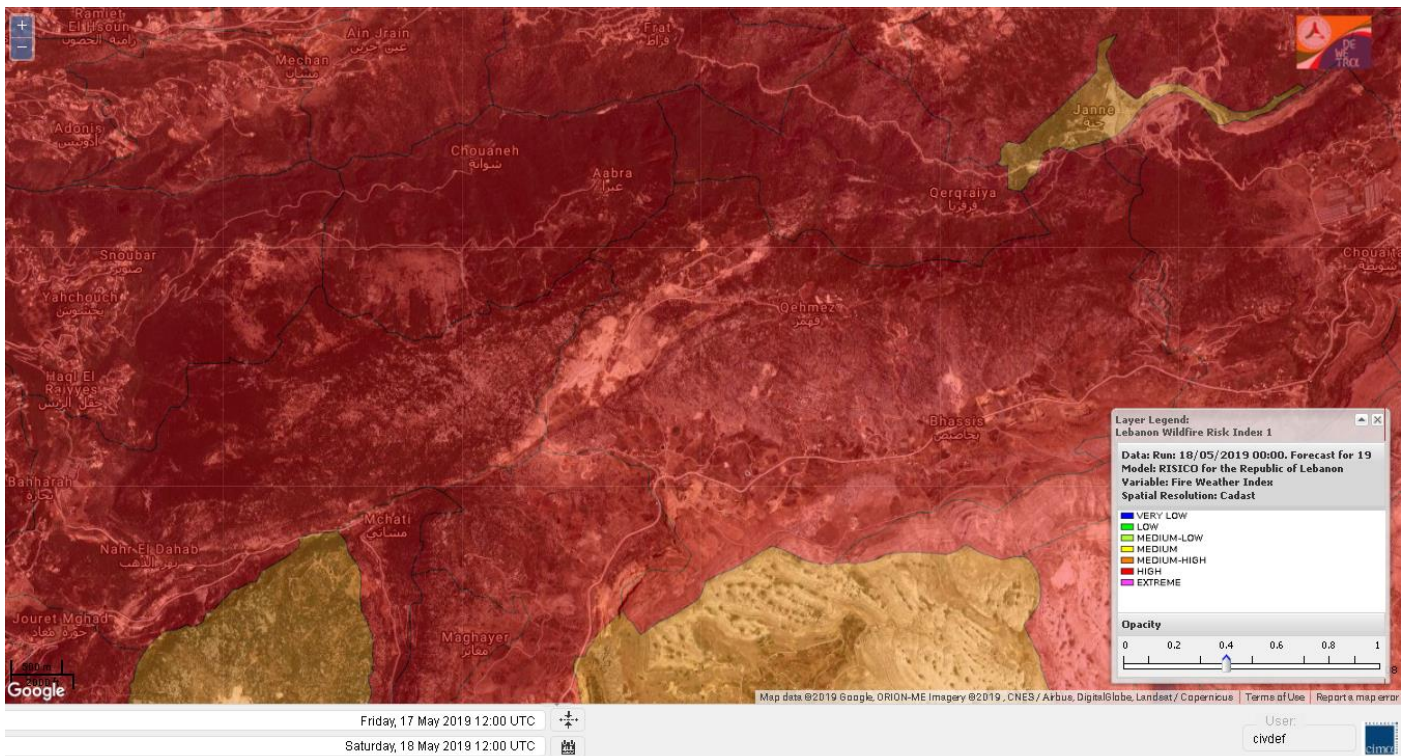

Jabal Moussa Reserve Forecast for 19 May 2019