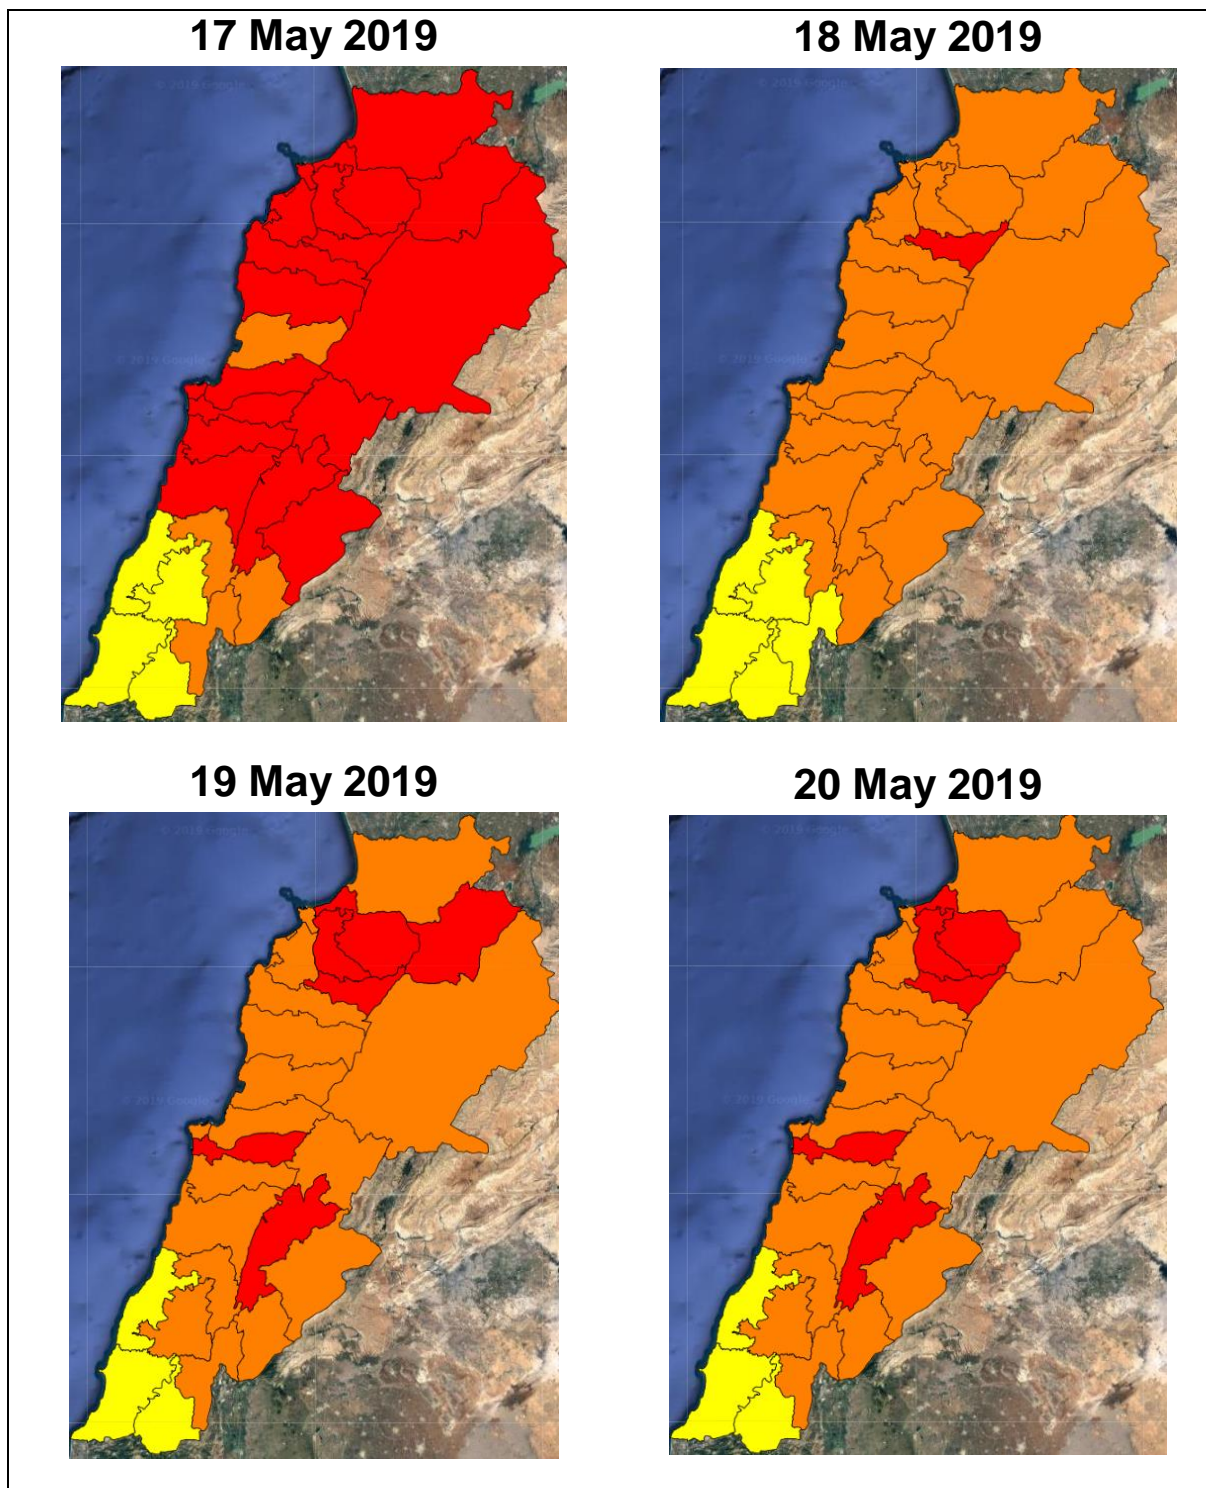

FIRE RISK INDEX

Layer Legend:
Lebanon Wildfire Risk Index 1

Data: Run: 18/05/2019 00:00. Forecast for 18
Model: RISICO for the Republic of Lebanon
Variable: Fire Weather Index
Spatial Resolution: Caza

- VERY LOW
- LOW
- MEDIUM-LOW
- MEDIUM
- MEDIUM-HIGH
- HIGH
- EXTREME