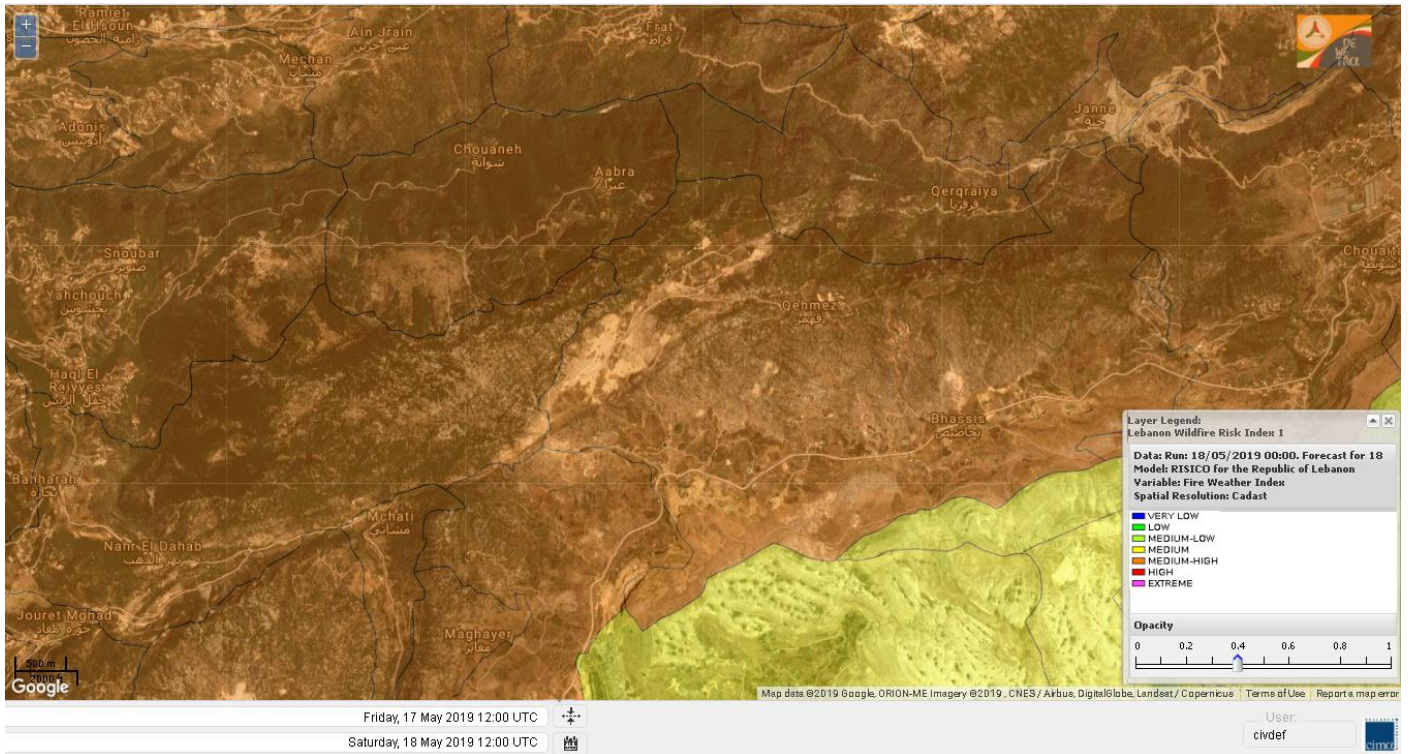

Jabal Moussa Reserve Forecast for 18 May 2019