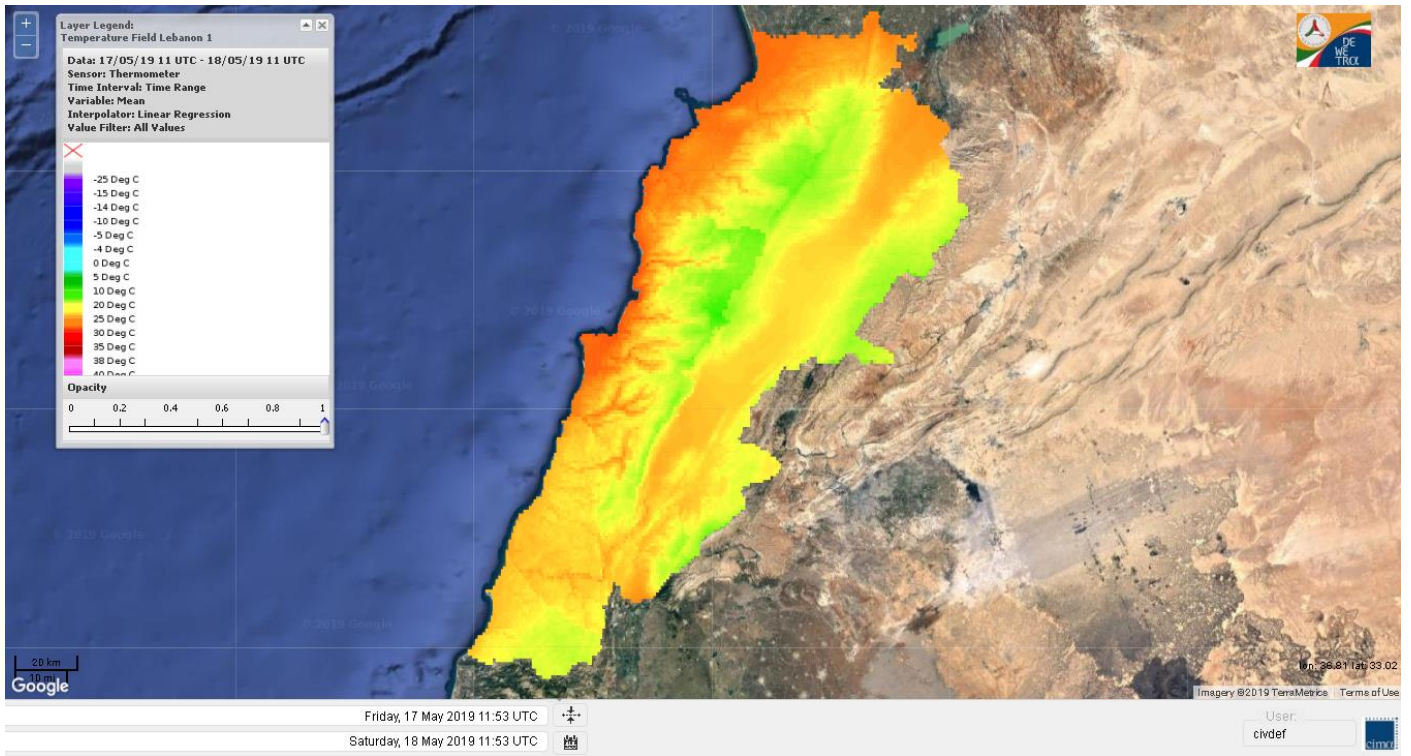

Lebanon temperature for 18 May 2019