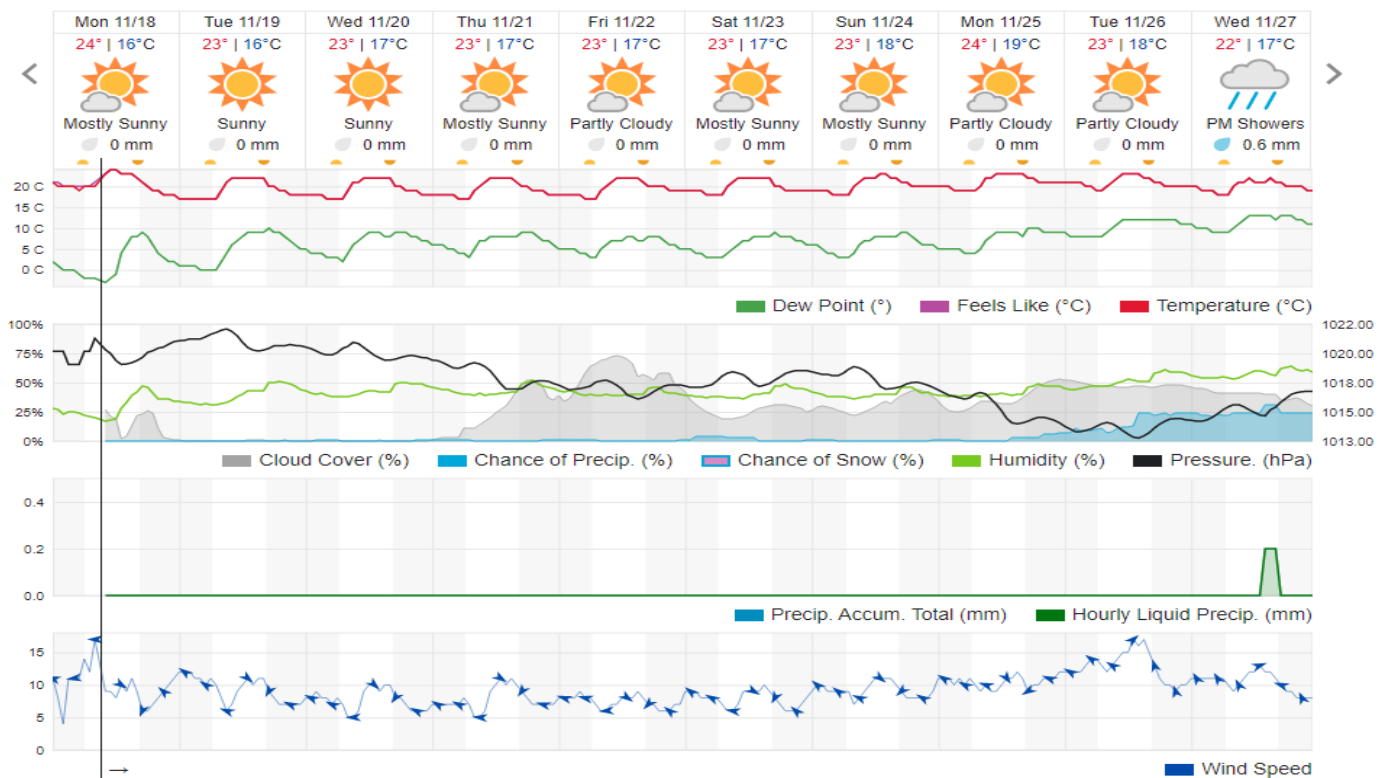

Jabal Moussa Reserve Forecast for 20 November 2019

Beirut, Beirut Governorate, Lebanon 10-Day Weather Forecast

23° ACHRAFIEH, RIZK STATION | CHANGE

TODAY HOURLY 10-DAY CALENDAR HISTORY WUNDERMAP

Customize