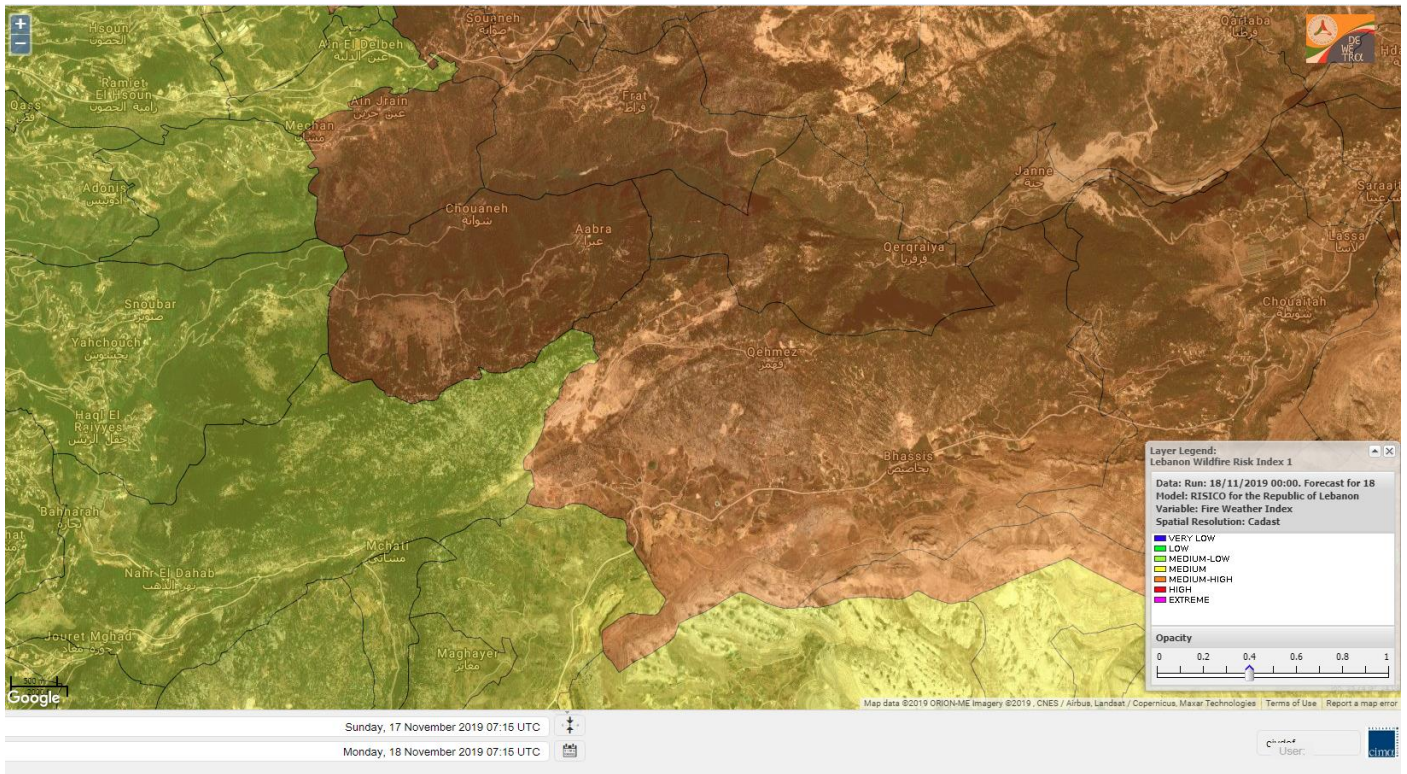

Jabal Moussa Reserve Forecast for 18 November 2019