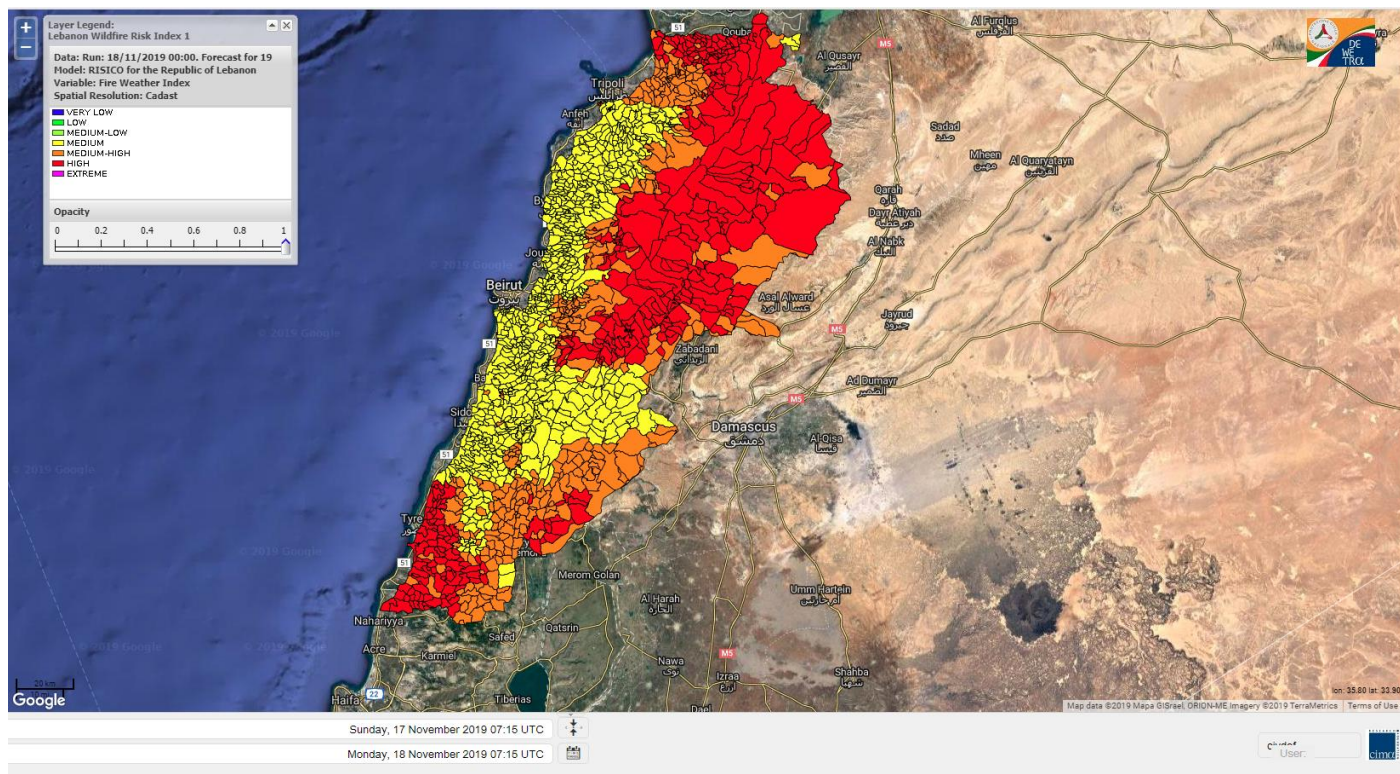

Lebanon for 19 November 2019