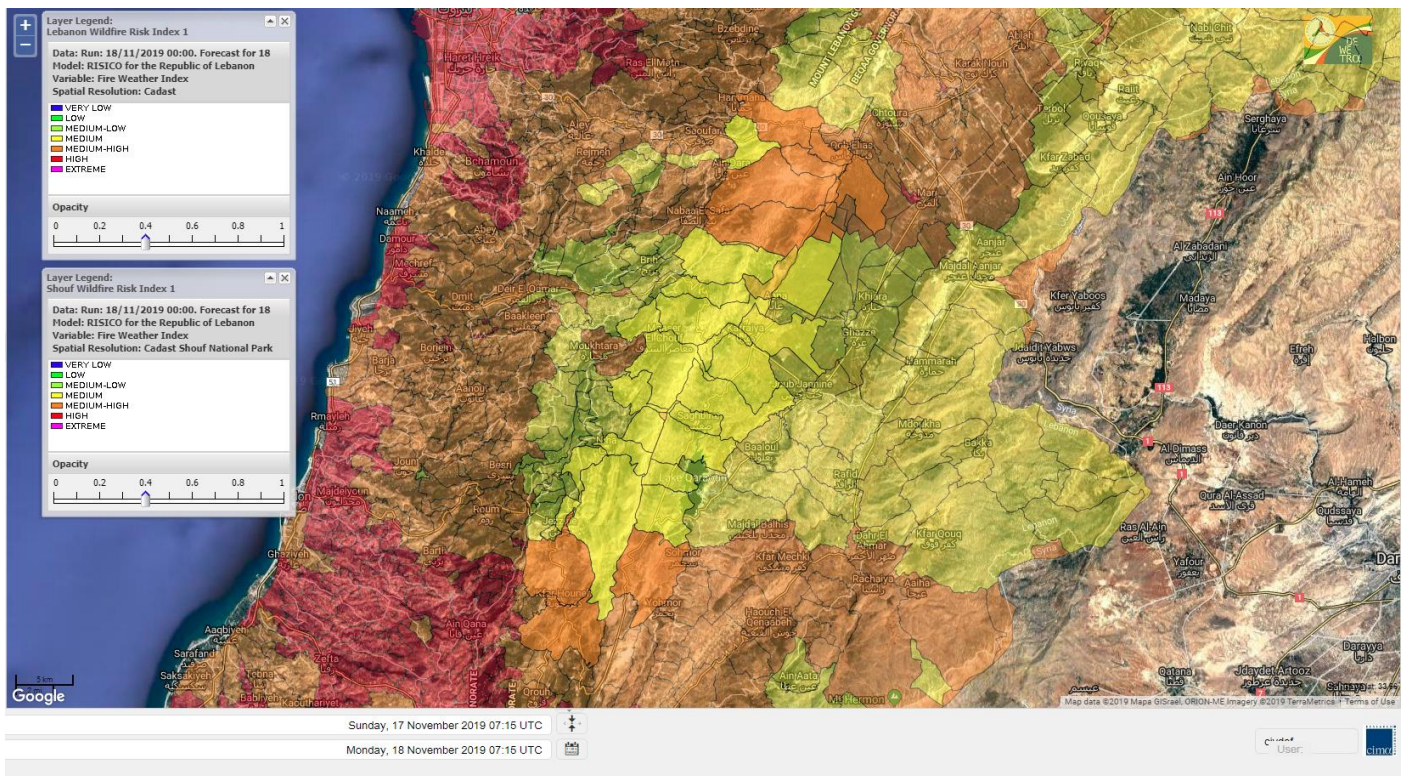

- VERY LOW
- LOW
- MEDIUM-LOW
- MEDIUM
- MEDIUM-HIGH
- HIGH
- EXTREME

Lebanon for 18 November 2019

Lebanon for 19 November 2019

Lebanon for 20 November 2019

Shouf Biosphere Reserve Forecast for 18 November 2019