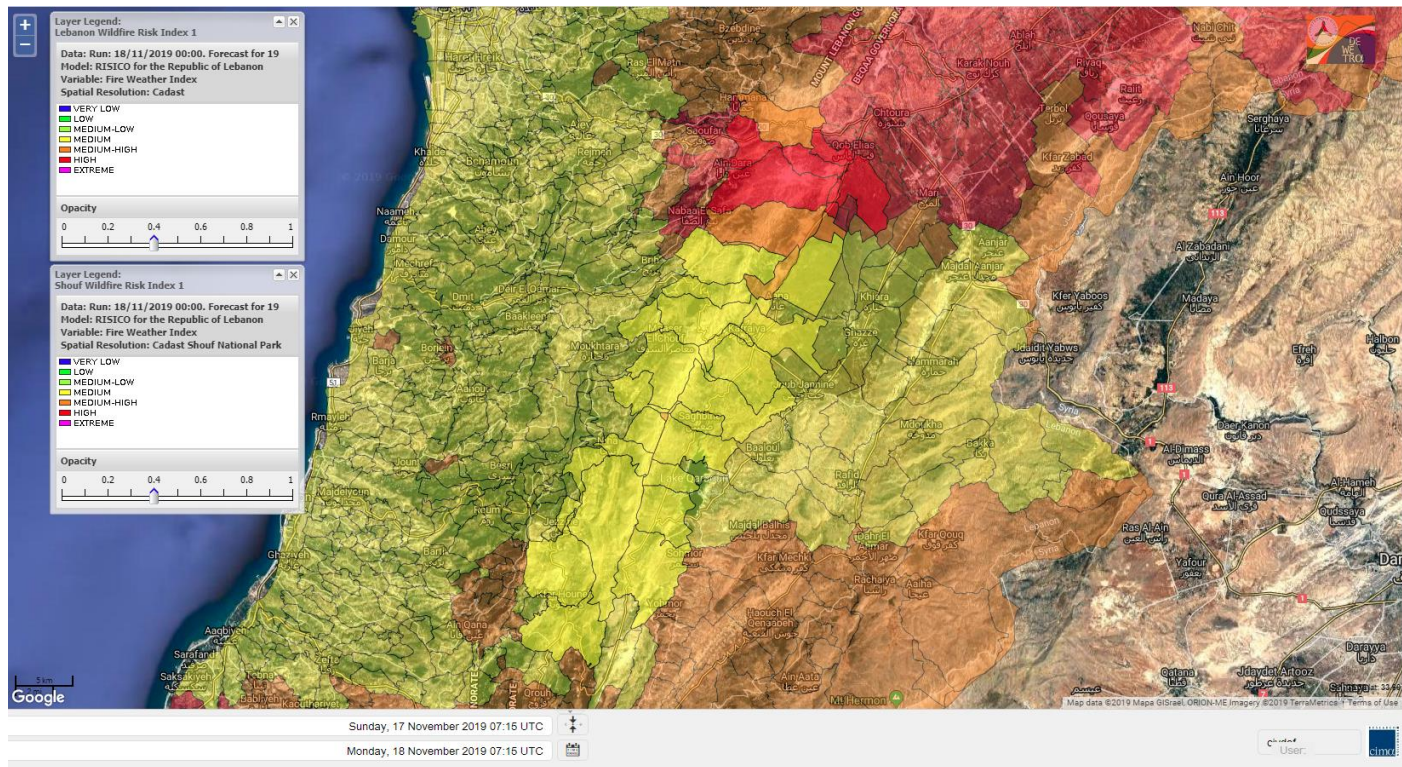

Shouf Biosphere Reserve Forecast for 19 November 2019