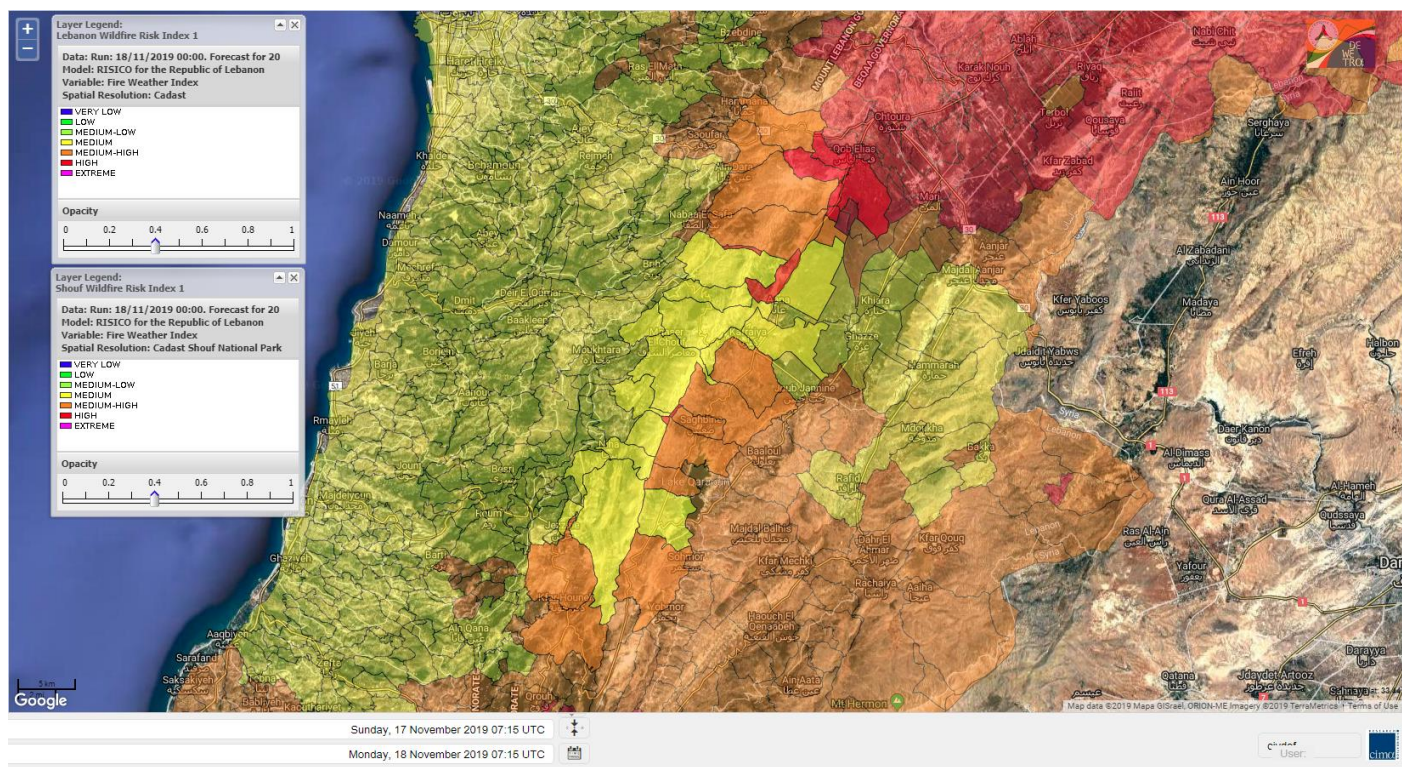

Shouf Biosphere Reserve Forecast for 20 November 2019