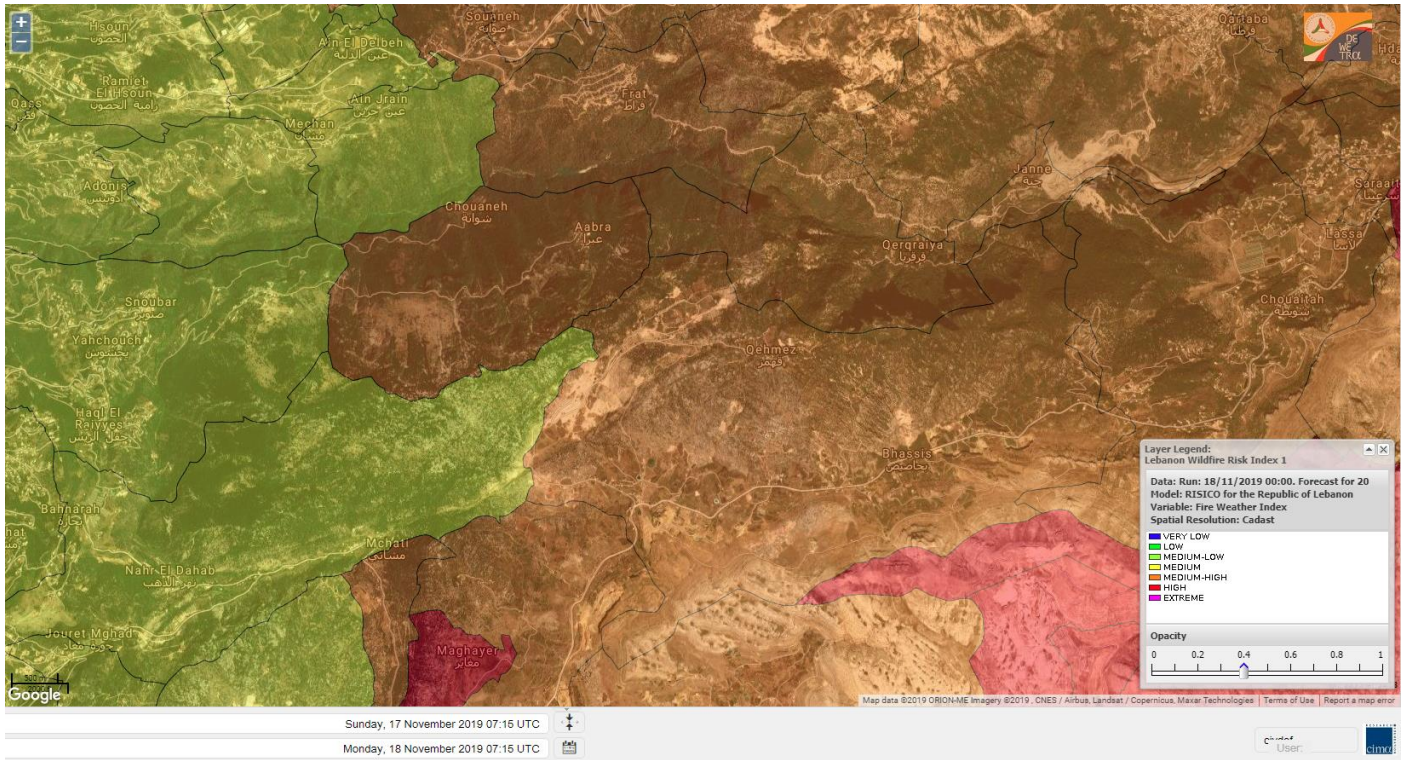

Jabal Moussa Reserve Forecast for 20 November 2019

Beirut, Beirut Governorate, Lebanon 10-Day Weather Forecast

23° ACHRAFIEH, RIZK STATION | CHANGE

TODAY HOURLY 10-DAY CALENDAR HISTORY WUNDERMAP

Customize