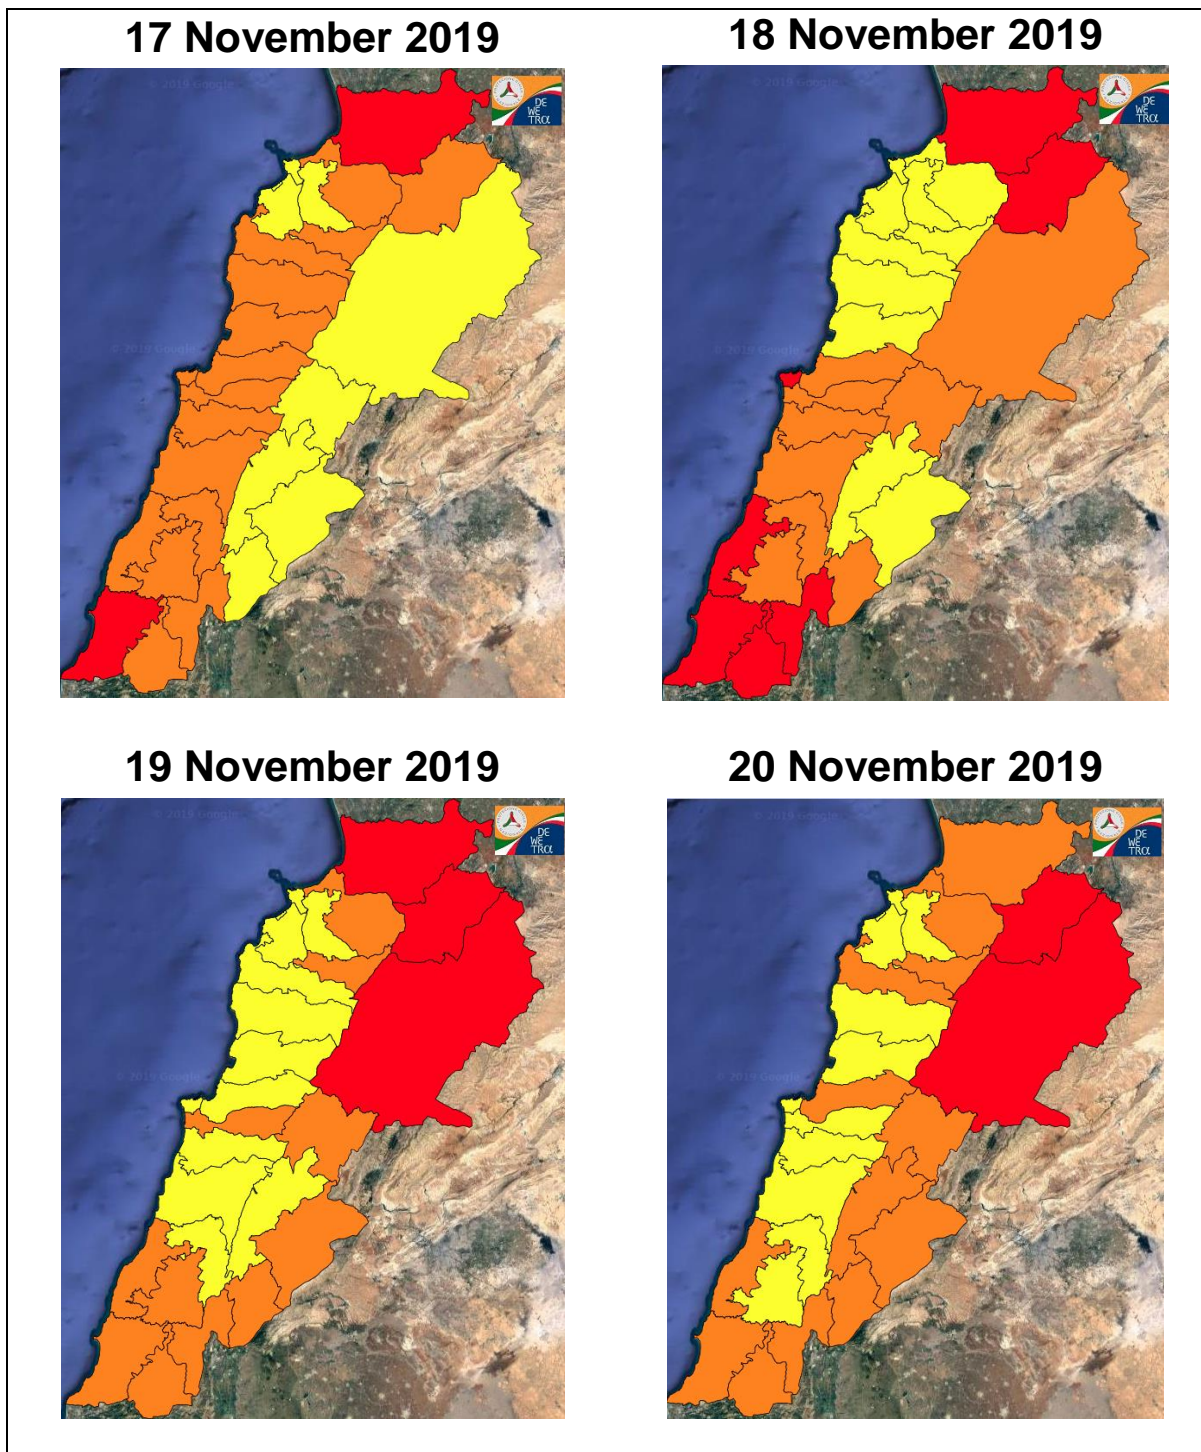

FIRE RISK INDEX

Layer Legend:
Lebanon Wildfire Risk Index 1

Data: Run: 18/11/2019 00:00. Forecast for 18
Model: RISICO for the Republic of Lebanon
Variable: Fire Weather Index
Spatial Resolution: Caza

- VERY LOW
- LOW
- MEDIUM-LOW
- MEDIUM
- MEDIUM-HIGH
- HIGH
- EXTREME