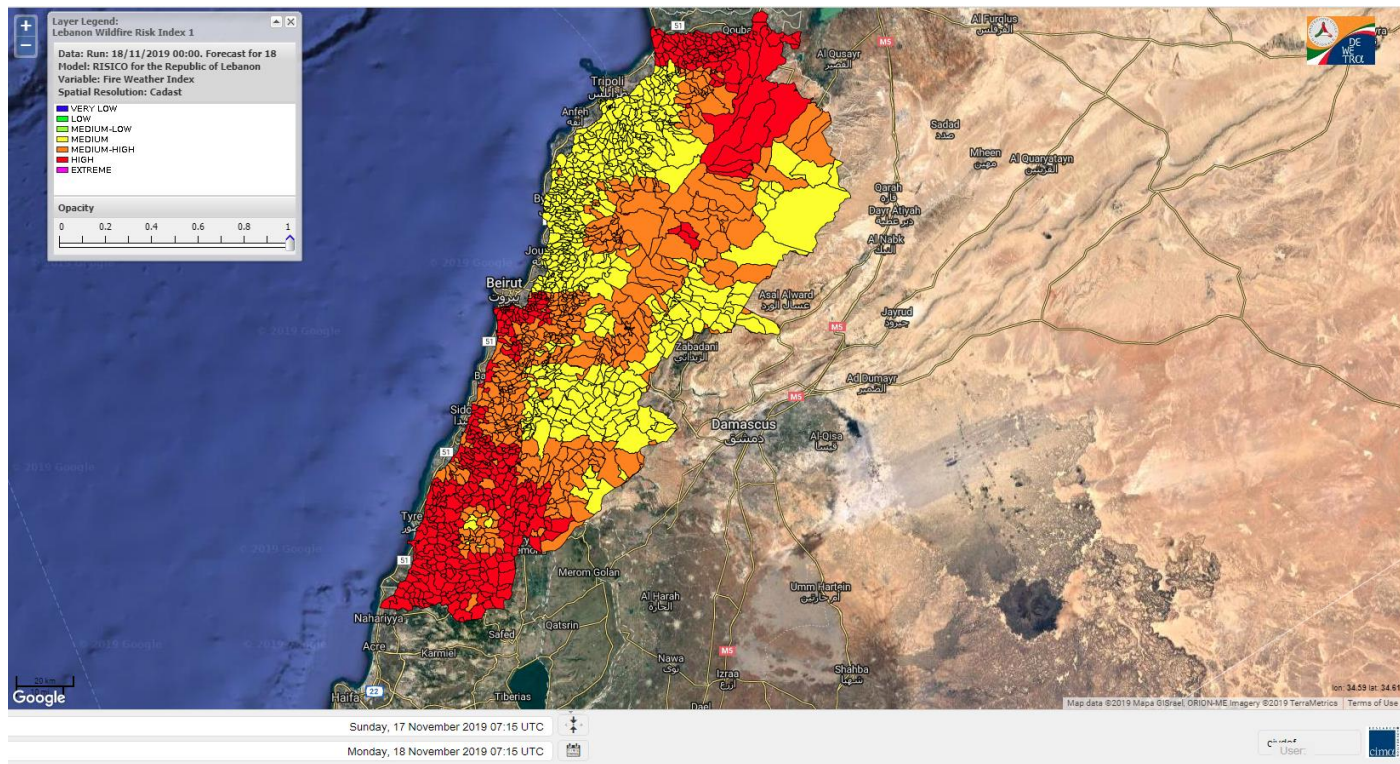

Lebanon for 18 November 2019