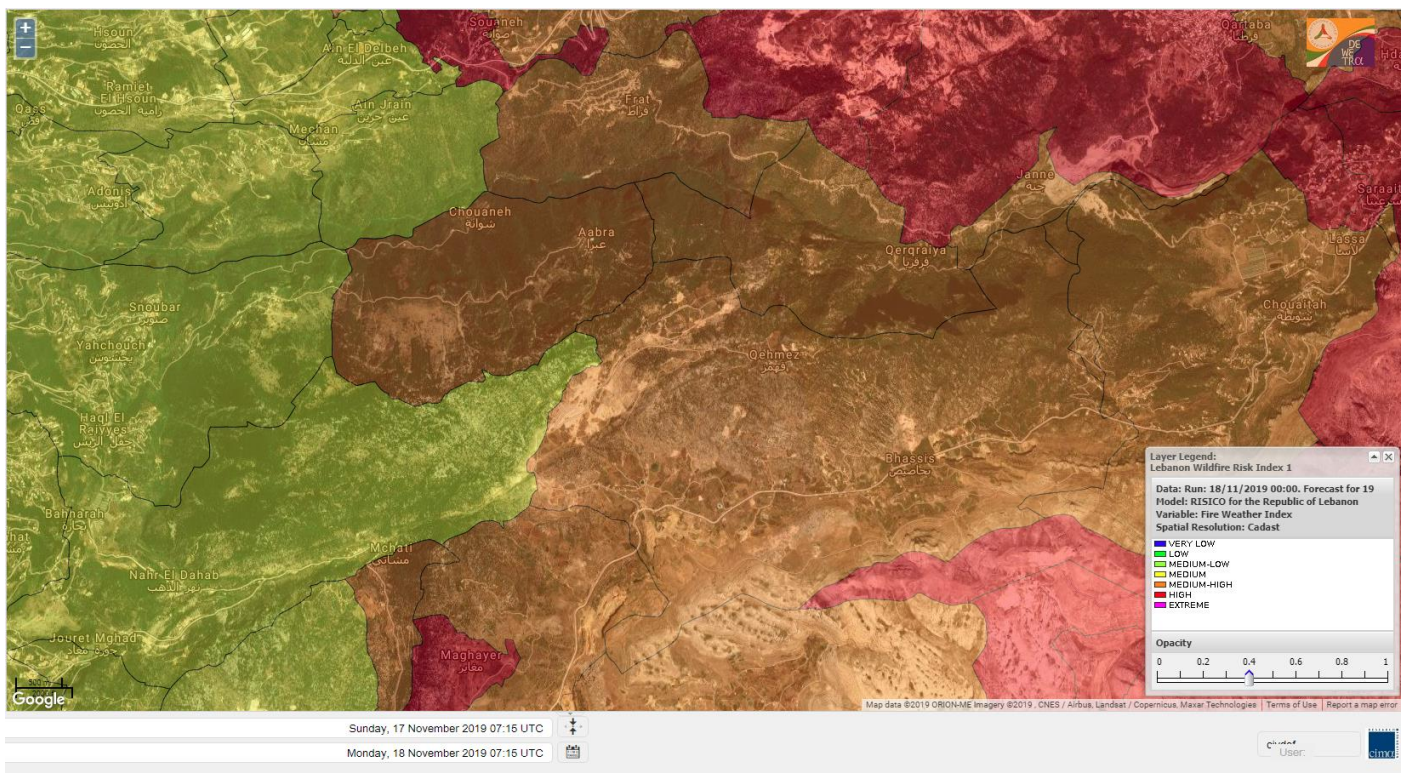

Jabal Moussa Reserve Forecast for 20 November 2019

Beirut, Beirut Governorate, Lebanon 10-Day Weather Forecast

23° ACHRAFIEH, RIZK STATION | CHANGE

TODAY HOURLY 10-DAY CALENDAR HISTORY WUNDERMAP

Customize