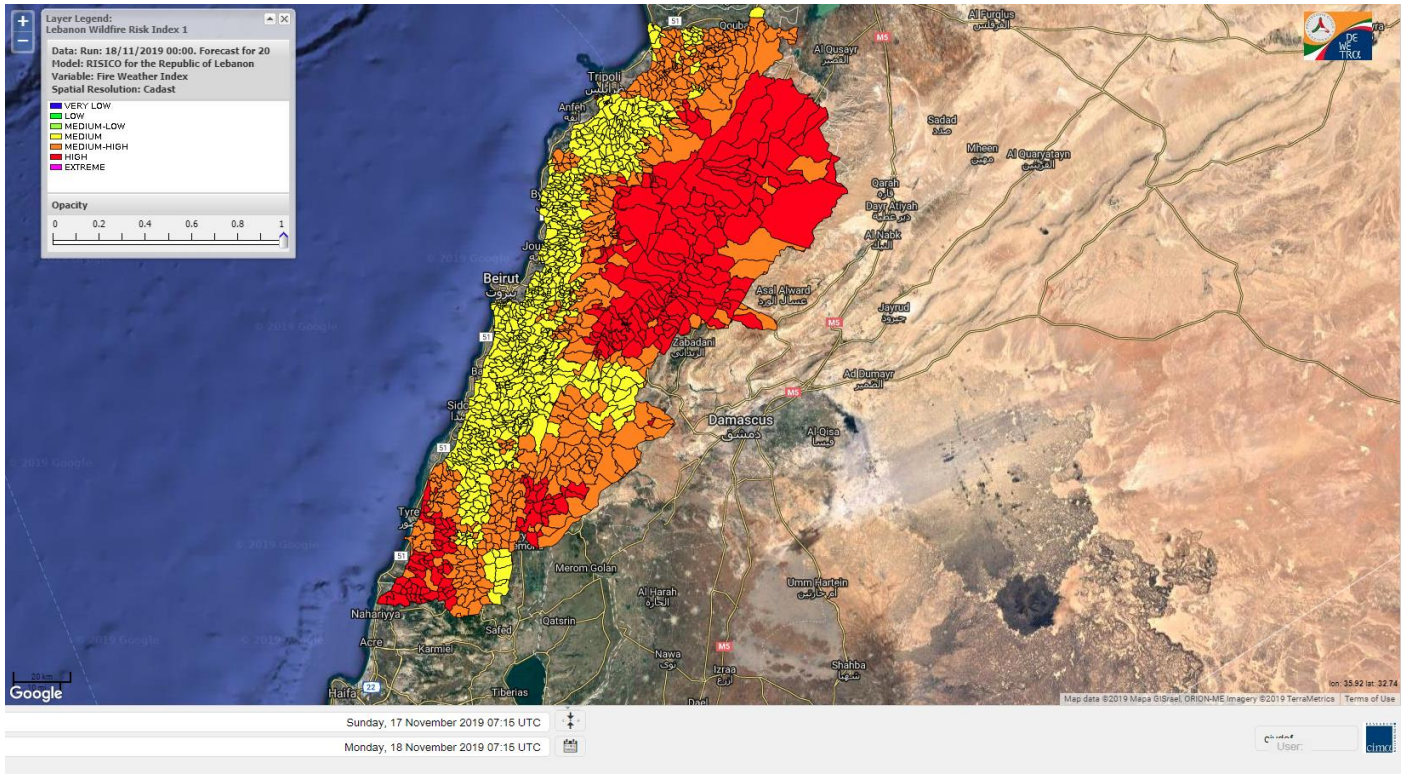

- VERY LOW
- LOW
- MEDIUM-LOW
- MEDIUM
- MEDIUM-HIGH
- HIGH
- EXTREME

Lebanon for 18 November 2019

Lebanon for 19 November 2019

Lebanon for 20 November 2019

Shouf Biosphere Reserve Forecast for 18 November 2019