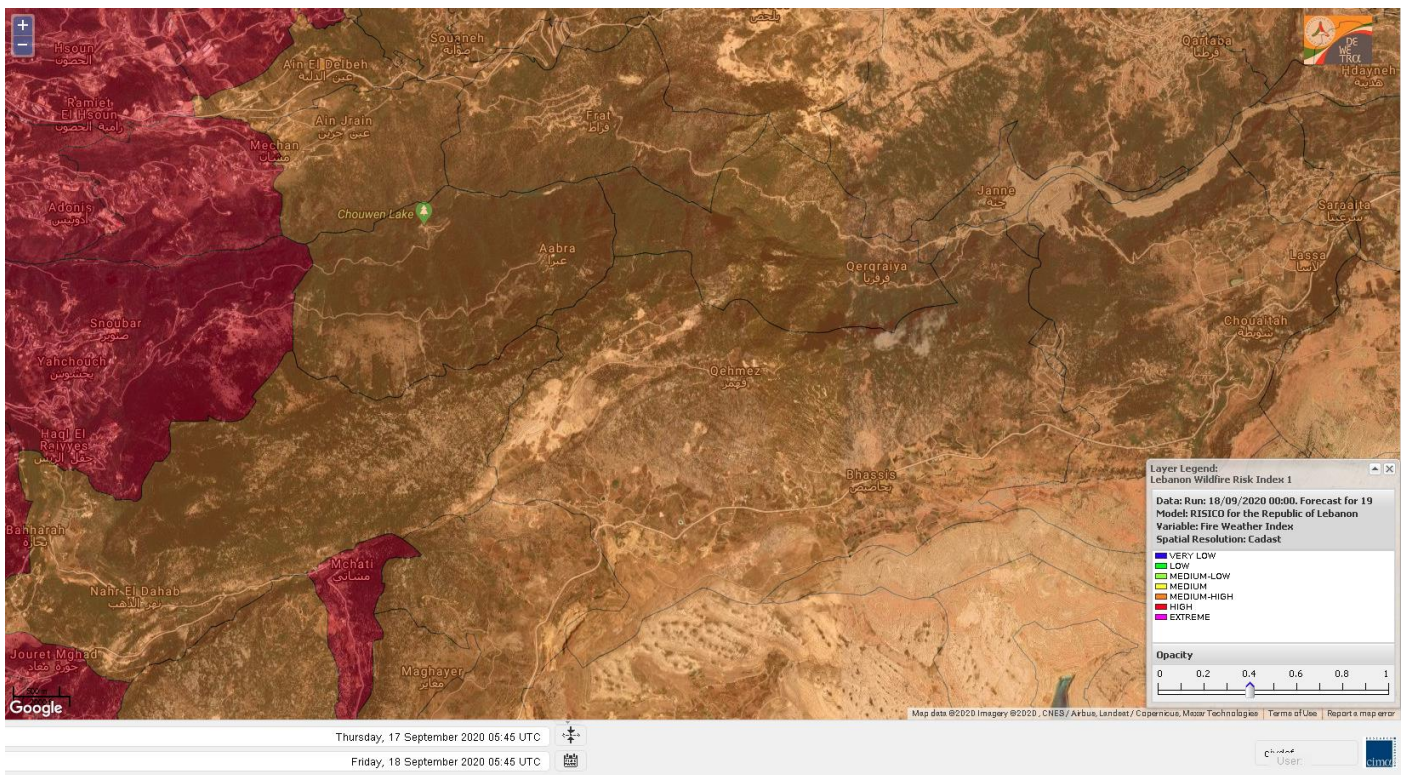

Jabal Moussa Reserve Forecast for 20 September 2020

Lebanon for 18 September 2020

Lebanon for 19 September 2020

Lebanon for 20 September 2020

Beirut, Beirut, Lebanon 10-Day Weather Forecast ★ 🏠

☀️ 30° ACHRAFIEH,RIZK STATION | CHANGE ▾