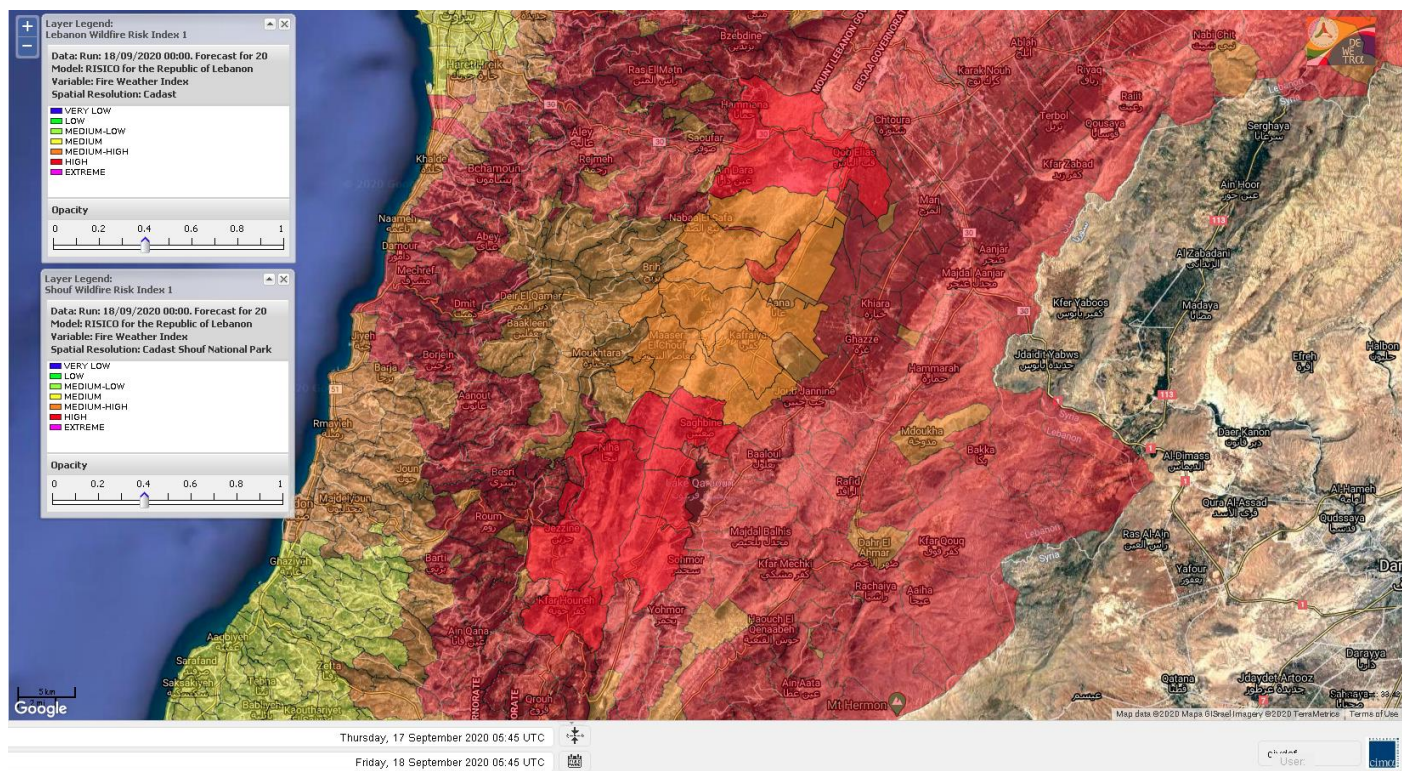

Shouf Biosphere Reserve Forecast for 20 September 2020