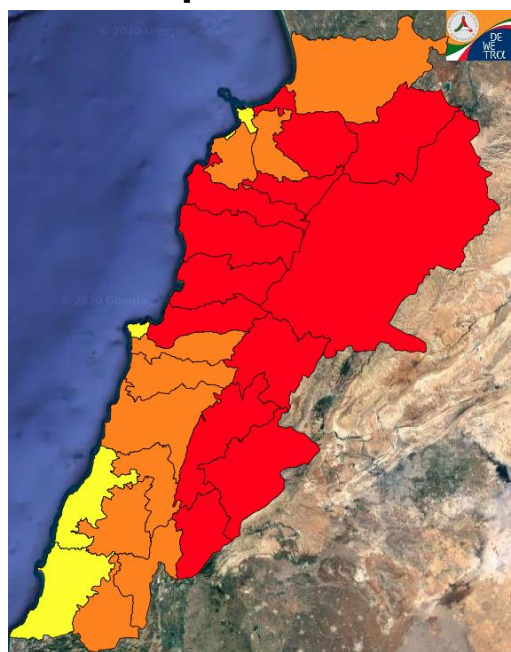

18 September 2020