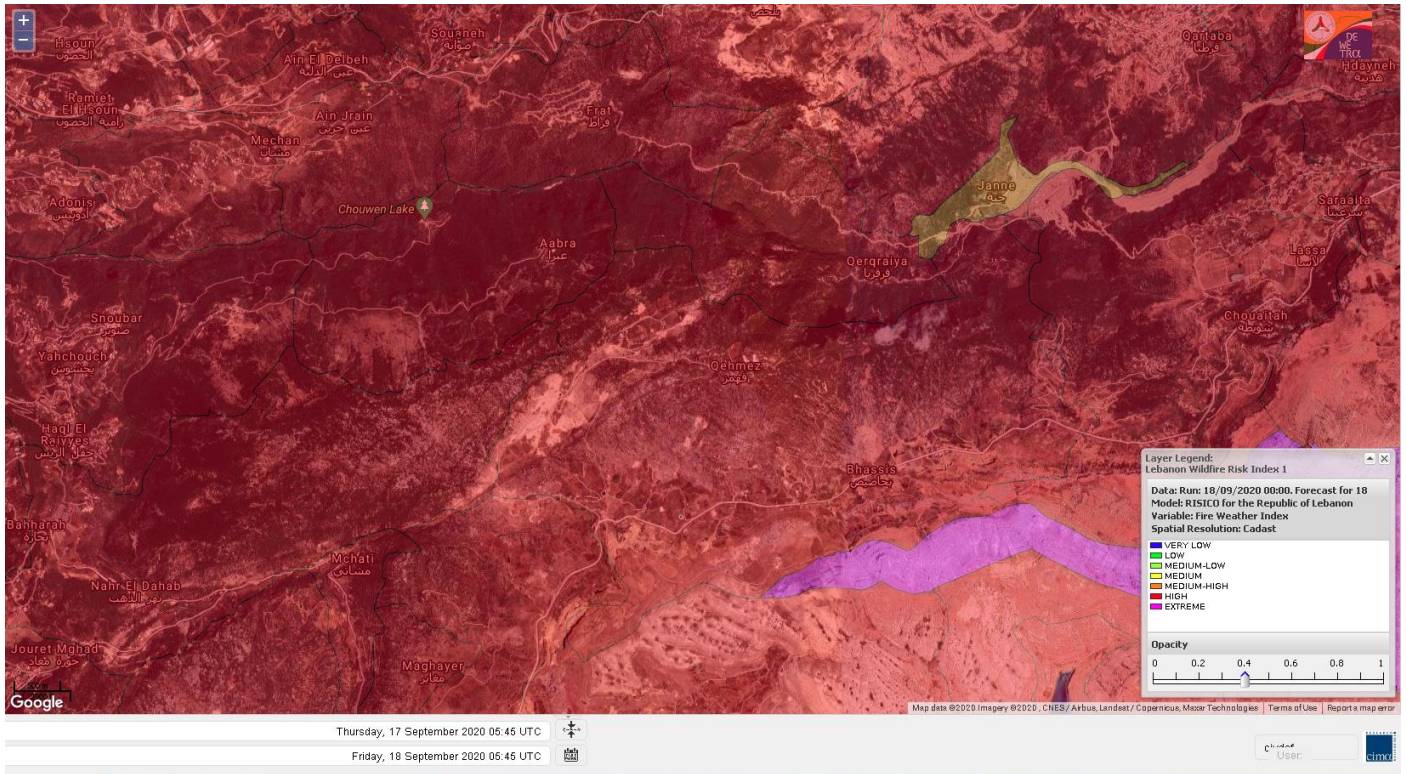

Jabal Moussa Reserve Forecast for 18 September 2020