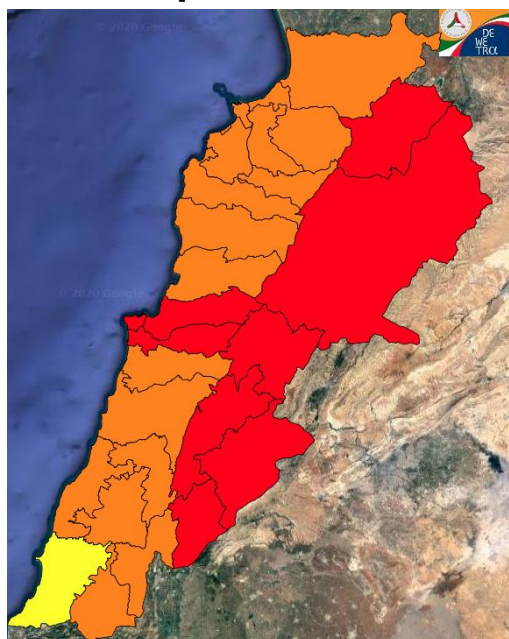

Beirut, 18 September 2020

FIRE RISK INDEX

17 September 2020

18 September 2020

19 September 2020

20 September 2020

Layer Legend:
Lebanon Wildfire Risk Index 1

Data: Run: 18/09/2020 00:00. Forecast for 18
Model: RISICO for the Republic of Lebanon
Variable: Fire Weather Index
Spatial Resolution: Caza