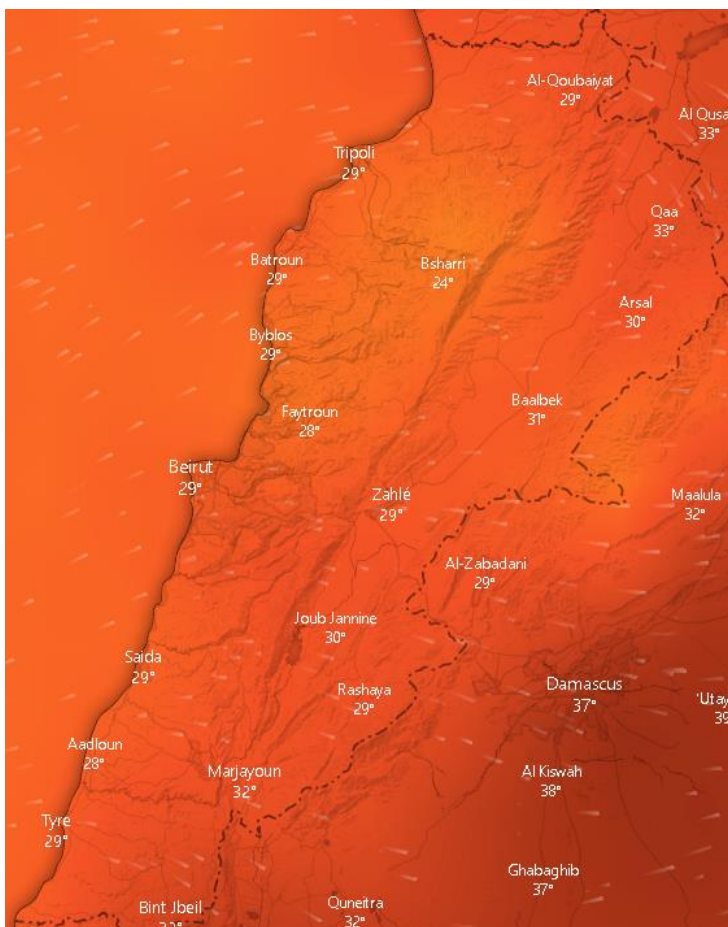

Lebanon for 18 September 2020