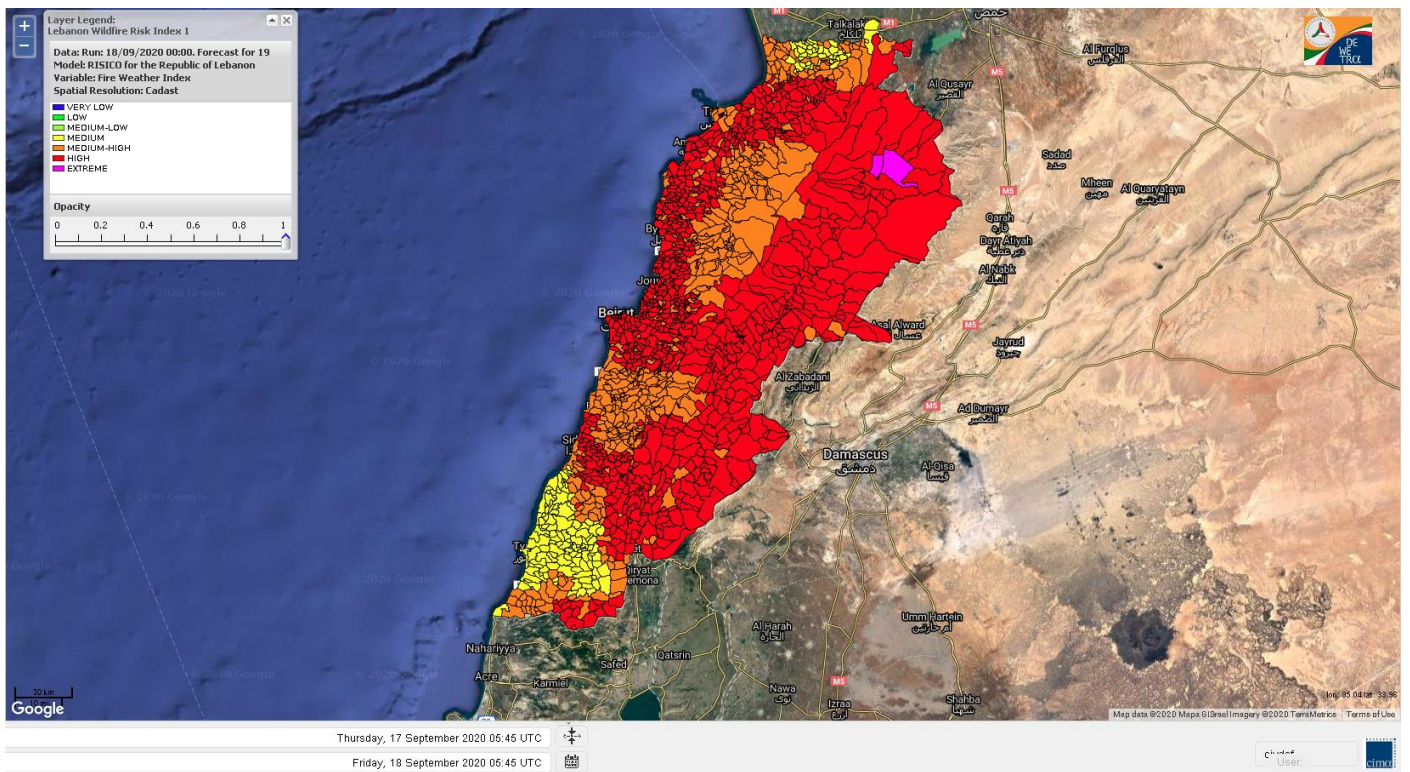

Lebanon for 19 September 2020