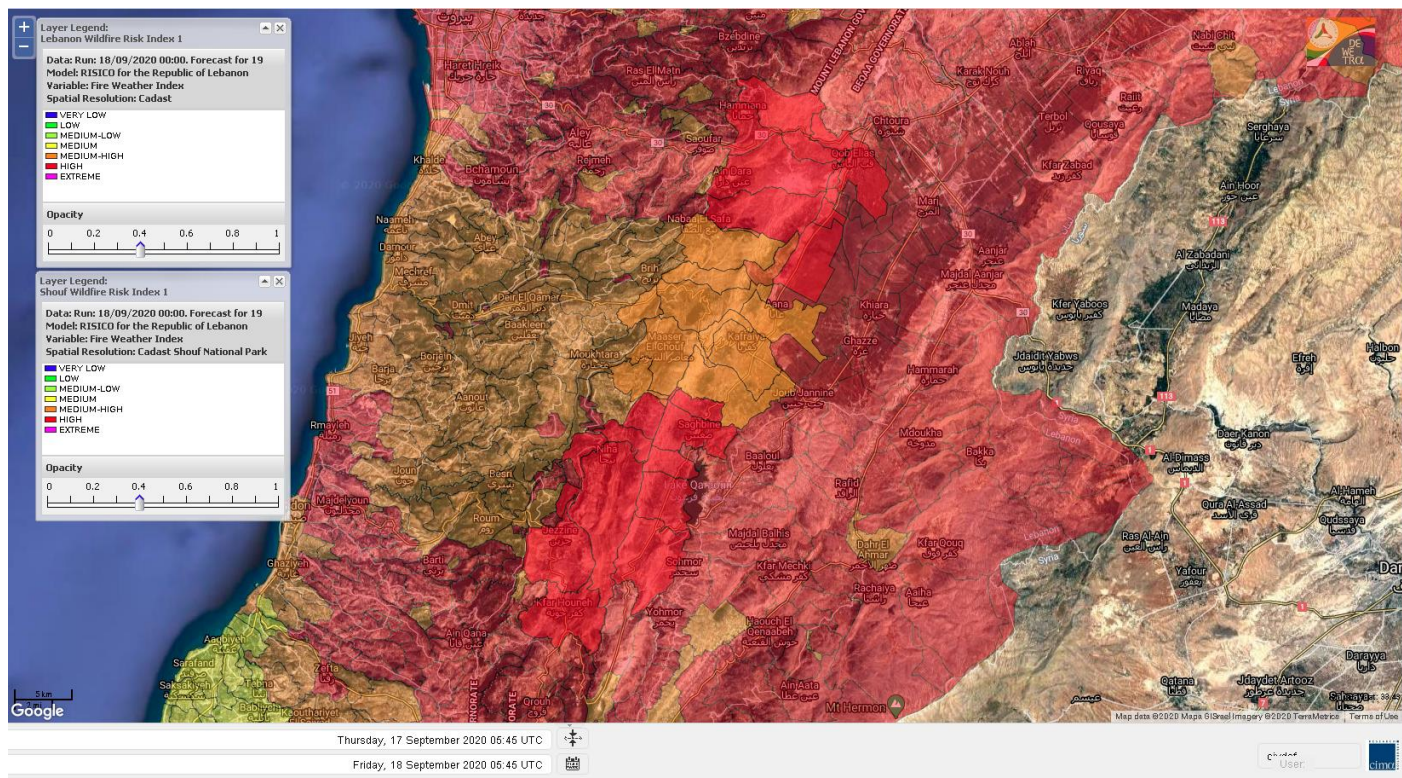

Shouf Biosphere Reserve Forecast for 19 September 2020