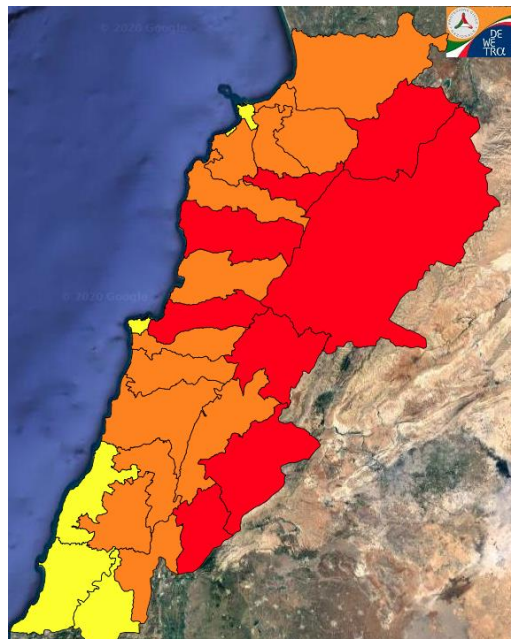

Beirut, 18 September 2020

FIRE RISK INDEX

17 September 2020

18 September 2020

19 September 2020

20 September 2020

Layer Legend:
Lebanon Wildfire Risk Index 1

Data: Run: 18/09/2020 00:00. Forecast for 18
Model: RISICO for the Republic of Lebanon
Variable: Fire Weather Index
Spatial Resolution: Caza