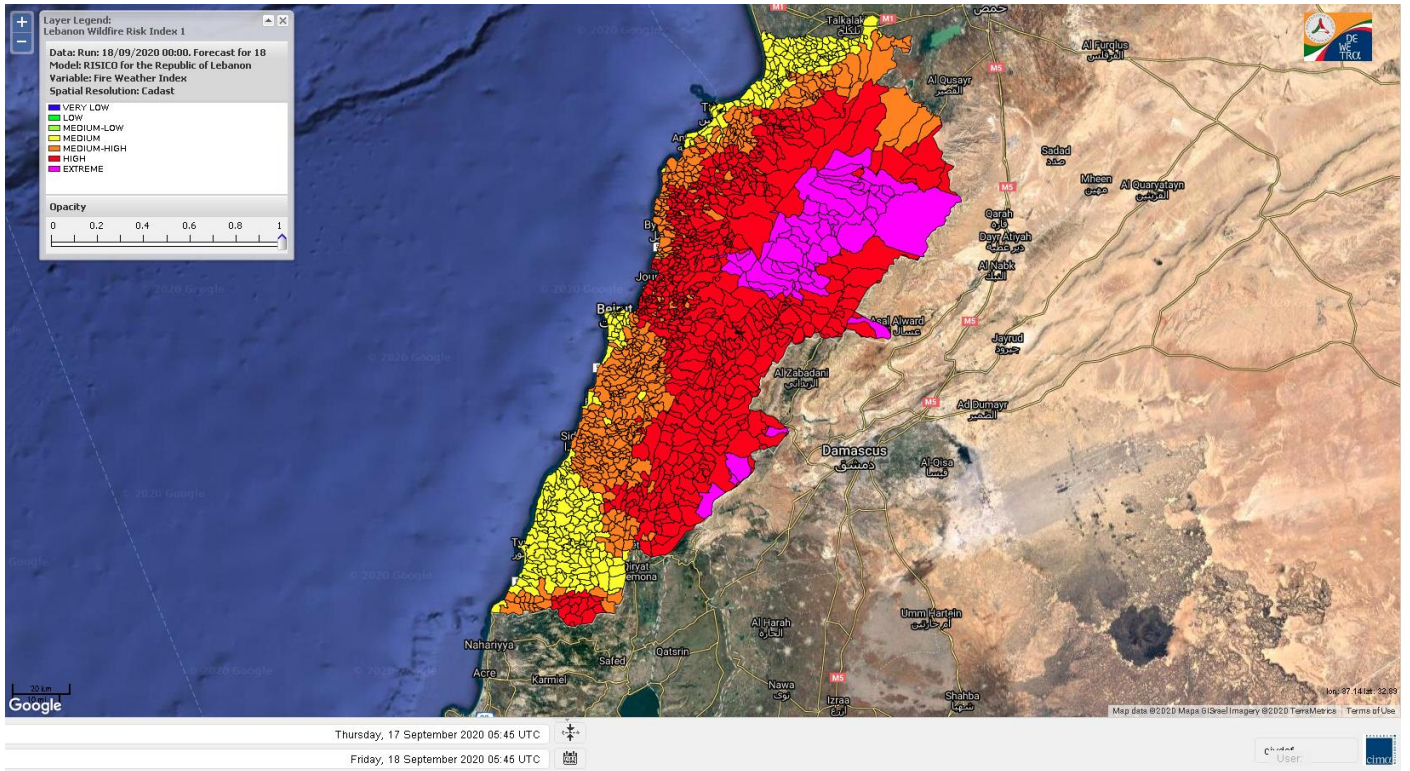

Lebanon for 18 September 2020