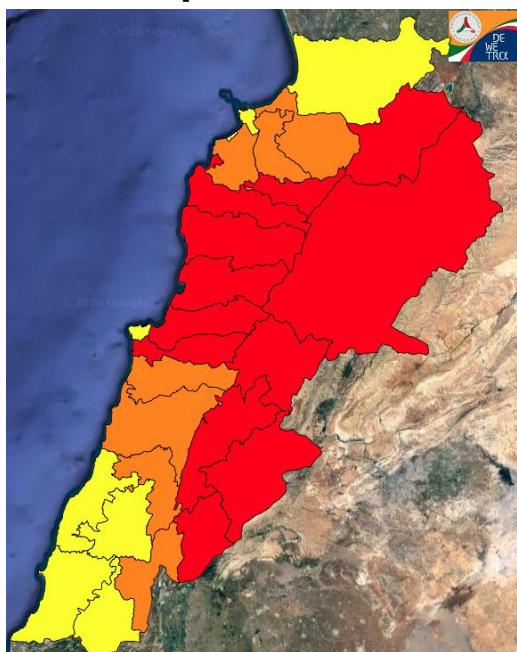

FIRE RISK INDEX

17 September 2020