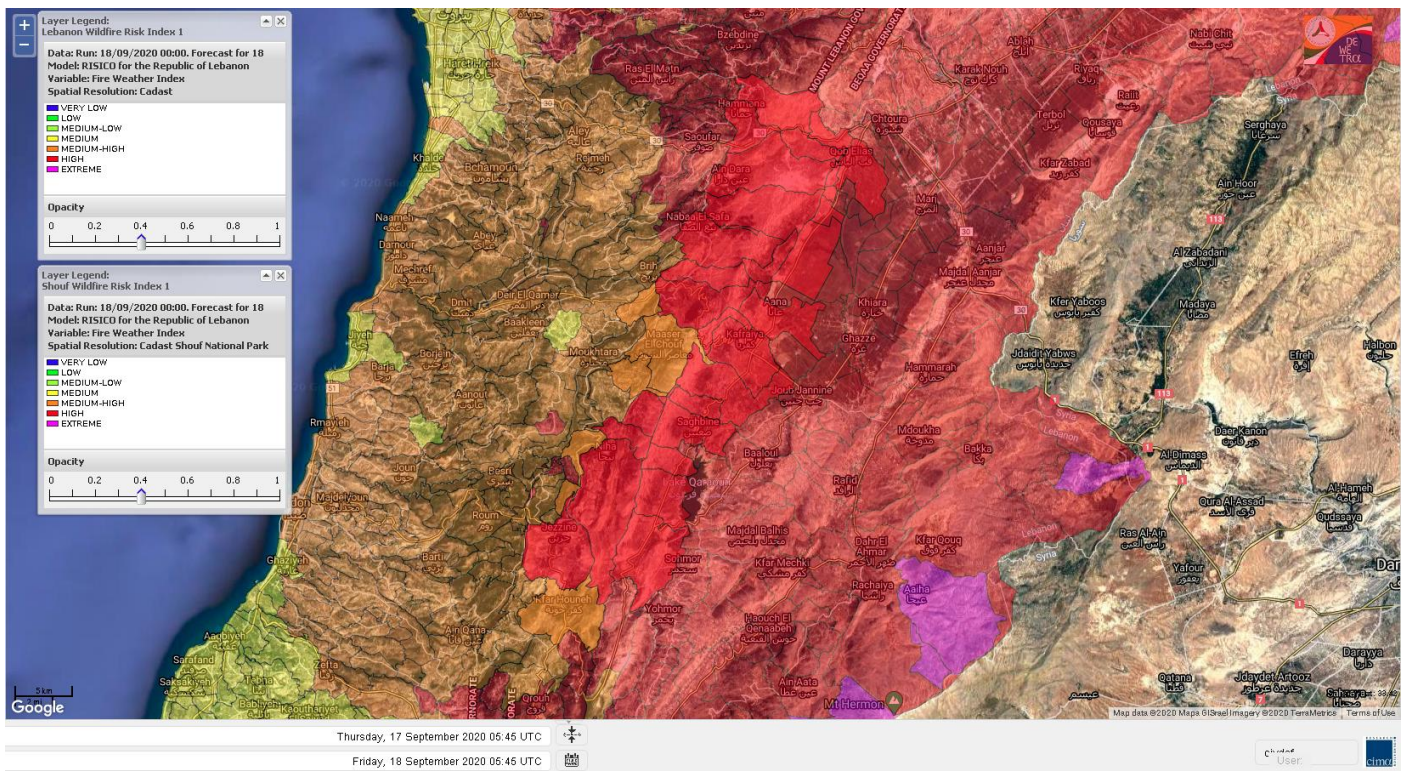

- VERY LOW
- LOW
- MEDIUM-LOW
- MEDIUM
- MEDIUM-HIGH
- HIGH
- EXTREME

Lebanon for 18 September 2020

Lebanon for 19 September 2020

Lebanon for 20 September 2020

Shouf Biosphere Reserve Forecast for 18 September 2020