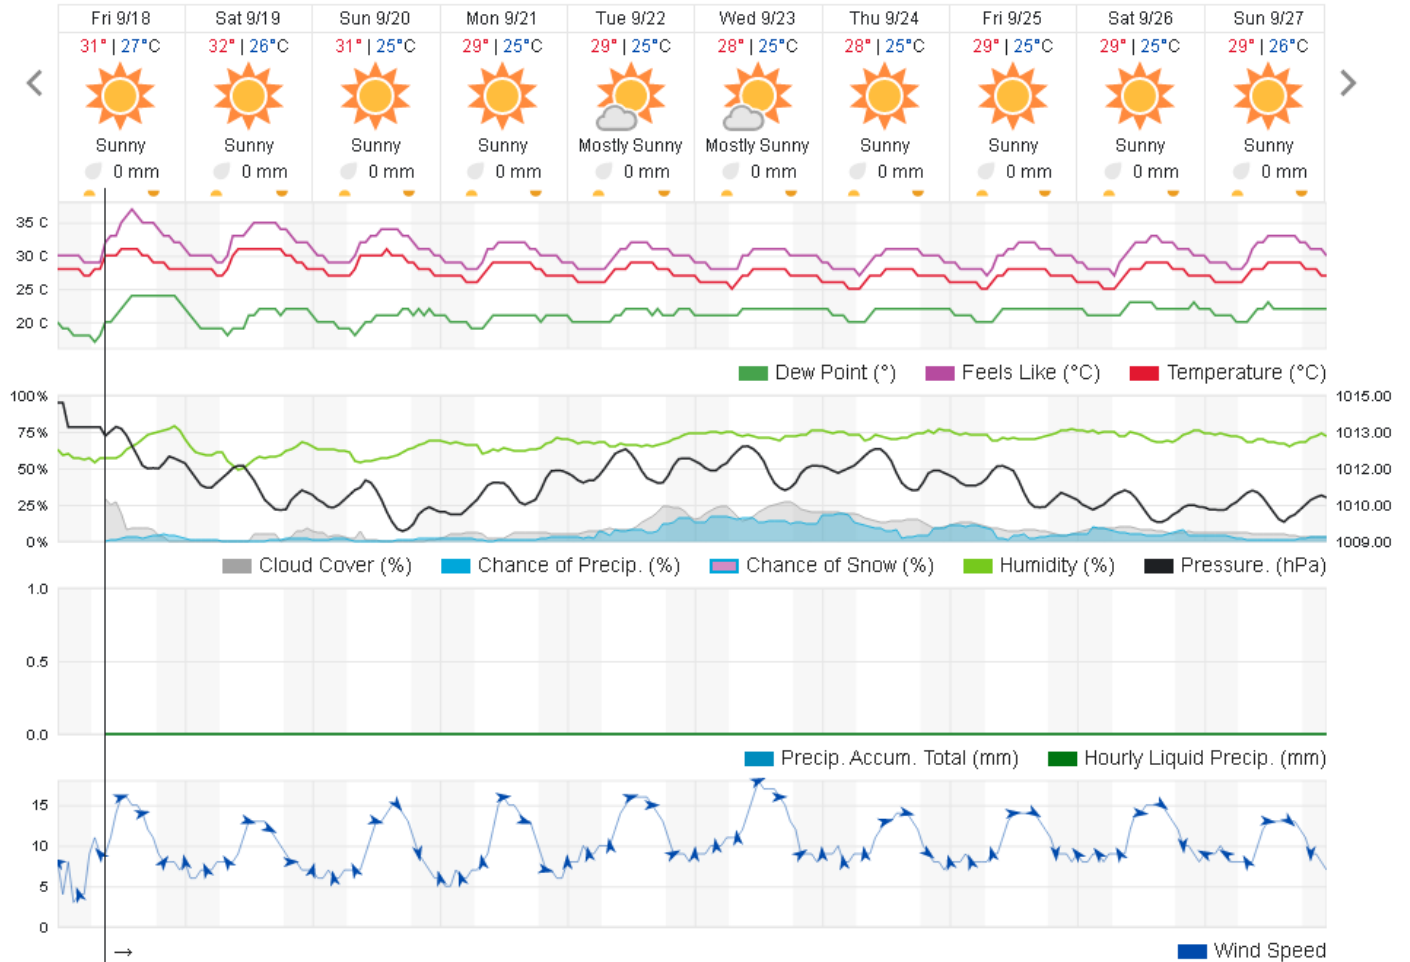

Beirut, Beirut, Lebanon 10-Day Weather Forecast ★ 🏠

☀️ 30° ACHRAFIEH,RIZK STATION | CHANGE ▾

TODAY

HOURLY

10-DAY

CALENDAR

HISTORY

WUNDERMAP

⚙️ Customize

Nord

Koura

Municipality	18-Sep	19-Sep	20-Sep	Municipality	18-Sep	19-Sep	20-Sep	Municipality	18-Sep	19-Sep	20-Sep
Aaba	MH	MH	MH	Afsaddiq	MH	MH	MH	Ain Ekrine	MH	MH	MH
Amioun	MH	MH	MH	Anfeh	M	MH	M	Badbhoun	MH	MH	MH
Barghoun	MH	MH	MH	Barsa	MH	H	M	Batroumine	M	MH	M
Bdebba	MH	MH	MH	Bechmizine	MH	MH	MH	Bednayel El-Koura	MH	H	MH
Bhabbouch El-Koura	MH	MH	MH	Bkeftine	MH	H	M	Bnehran	MH	MH	MH
Bqaiaa El-Koura	M	MH	M	Bsarma	MH	MH	MH	Btaaboura	MH	MH	MH
Bterram	MH	MH	MH	Btouratij	M	MH	M	Bziza	MH	MH	MH
Dar Beechtar	H	H	H	Dar Chmezzine	MH	MH	MH	Deddeh	M	H	M
Deir El-Balamand	MH	MH	MH	Fih	MH	H	MH	Hraiche	M	MH	M
Ijdaabrine	MH	MH	MH	Kaftoun	MH	MH	MH	Kefraya El-Koura	MH	MH	MH
Kfarakka	MH	MH	MH	Kfarhata	MH	MH	MH	Kfarhazir	MH	MH	MH