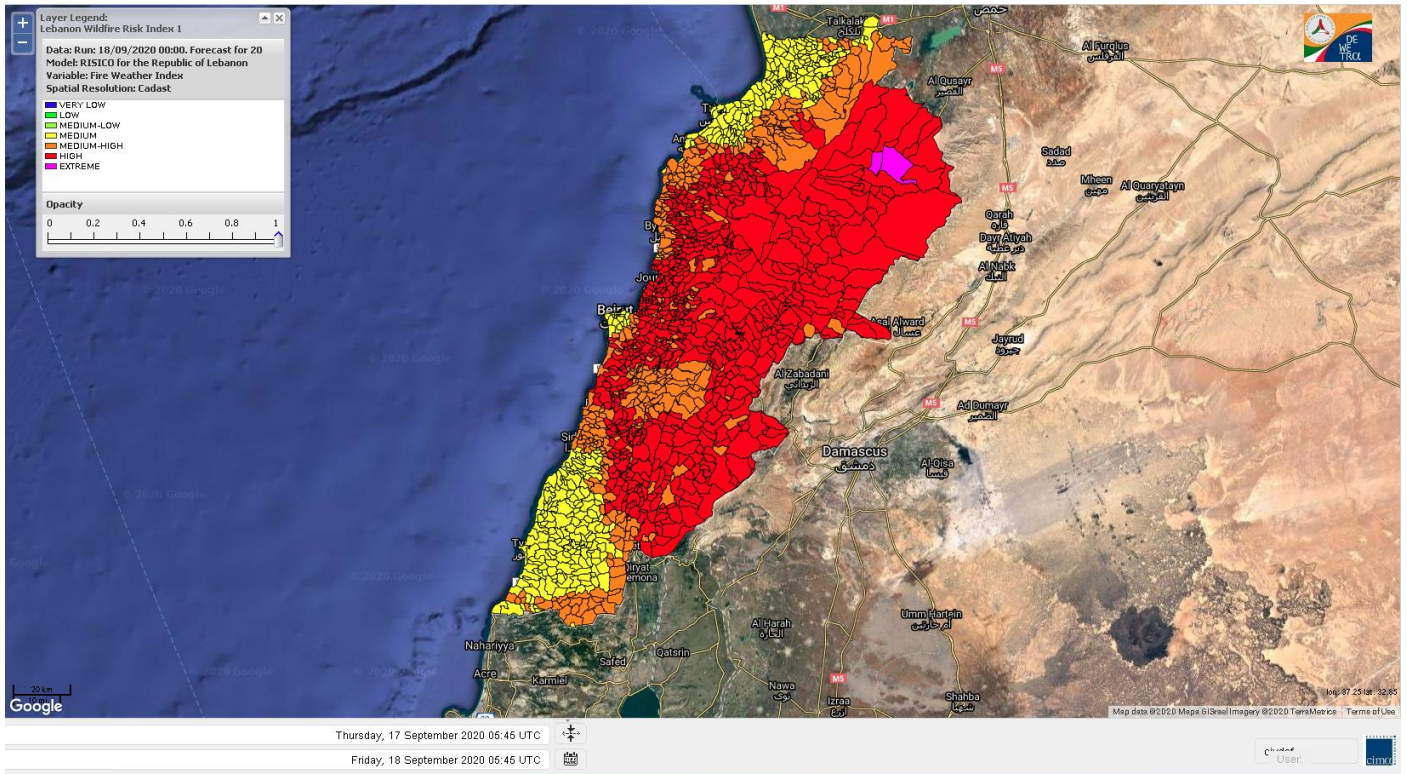

- VERY LOW
- LOW
- MEDIUM-LOW
- MEDIUM
- MEDIUM-HIGH
- HIGH
- EXTREME

Lebanon for 18 September 2020

Lebanon for 19 September 2020

Lebanon for 20 September 2020

Shouf Biosphere Reserve Forecast for 18 September 2020