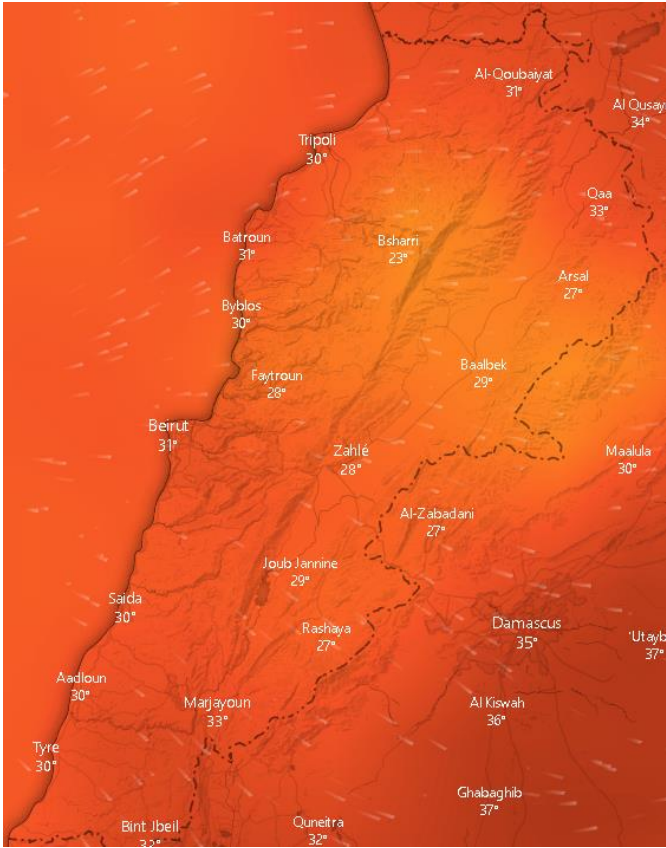

Lebanon for 19 September 2020