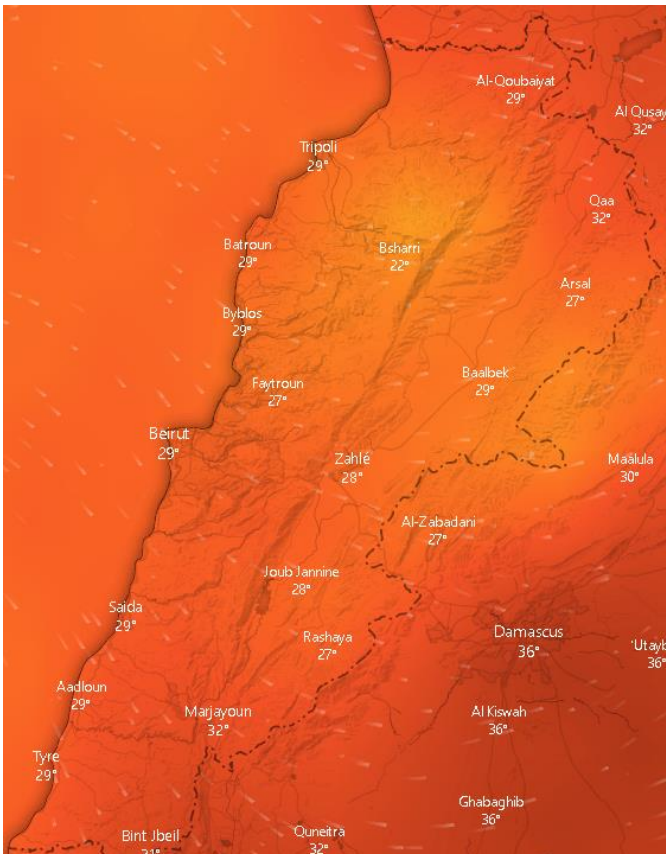

Jabal Moussa Reserve Forecast for 20 September 2020

Lebanon for 18 September 2020

Lebanon for 19 September 2020

Lebanon for 20 September 2020

Beirut, Beirut, Lebanon 10-Day Weather Forecast ★ 🏠

☀️ 30° ACHRAFIEH,RIZK STATION | CHANGE ▾