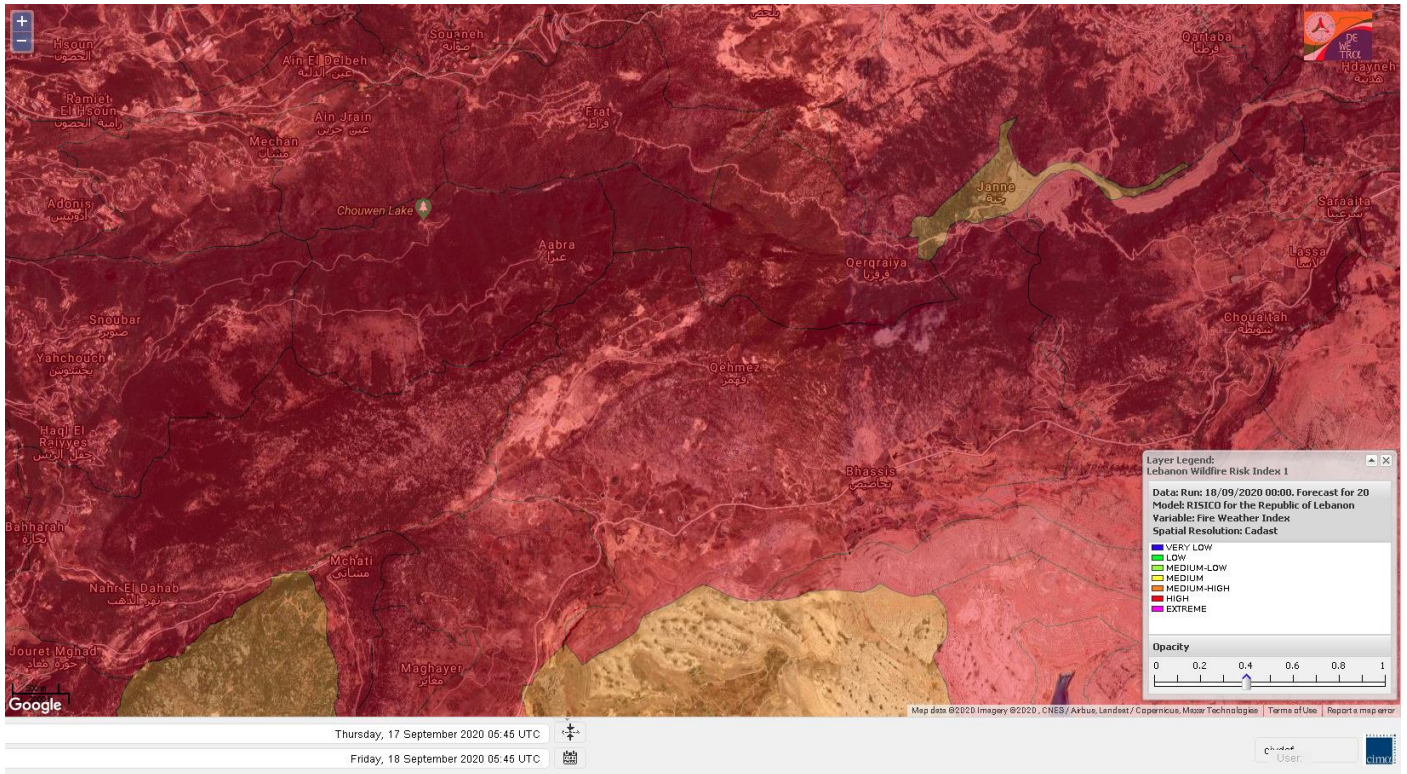

Jabal Moussa Reserve Forecast for 20 September 2020