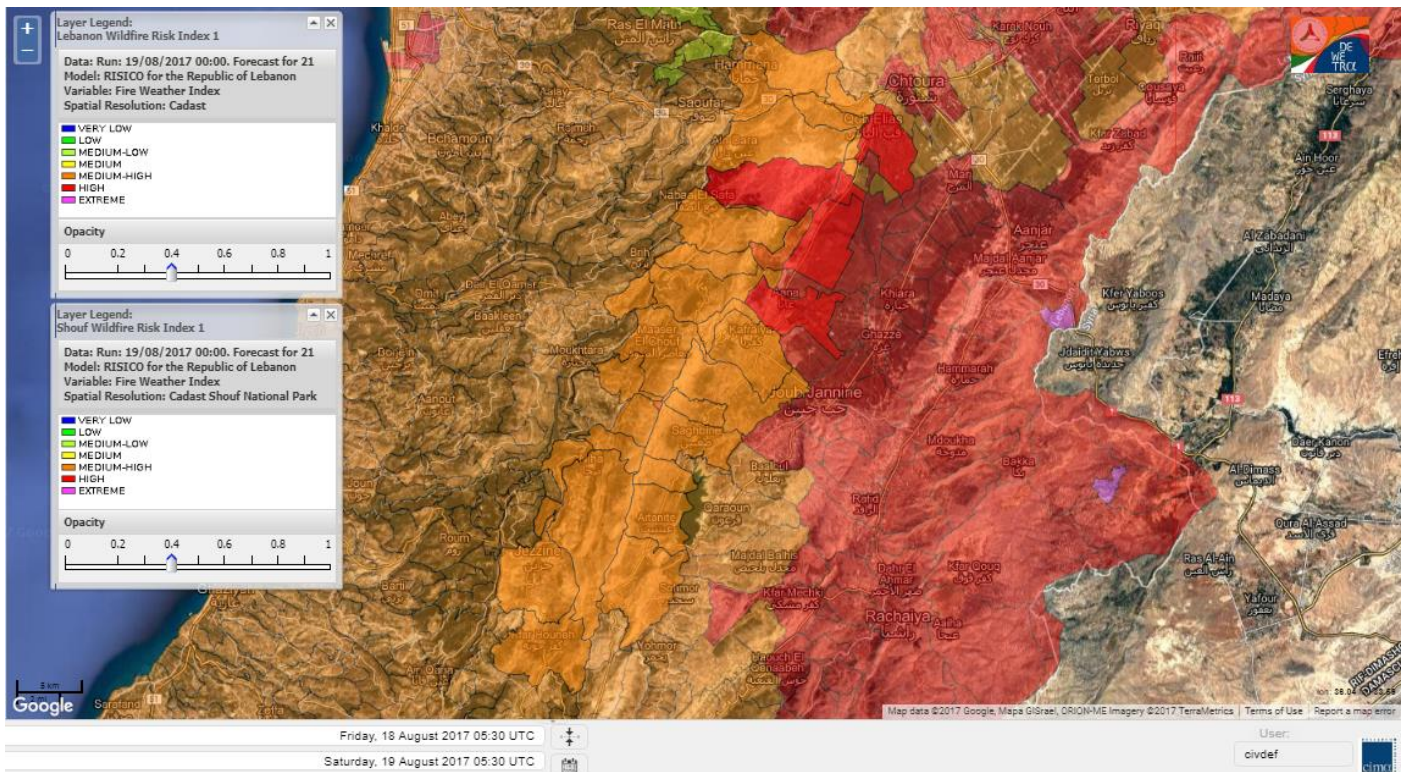

Shouf Biosphere Reserve Forecast for 21 Aug 2017