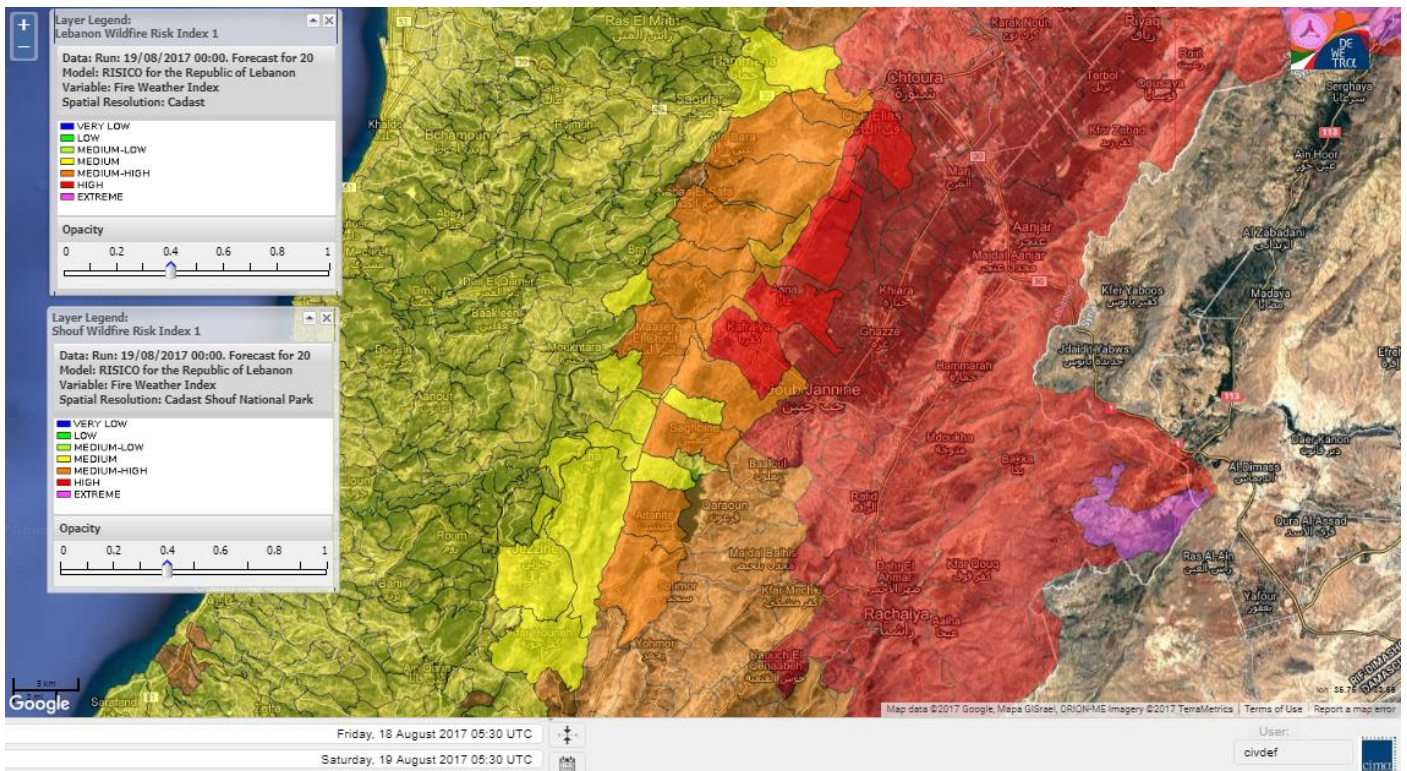

Shouf Biosphere Reserve Forecast for 20 Aug 2017