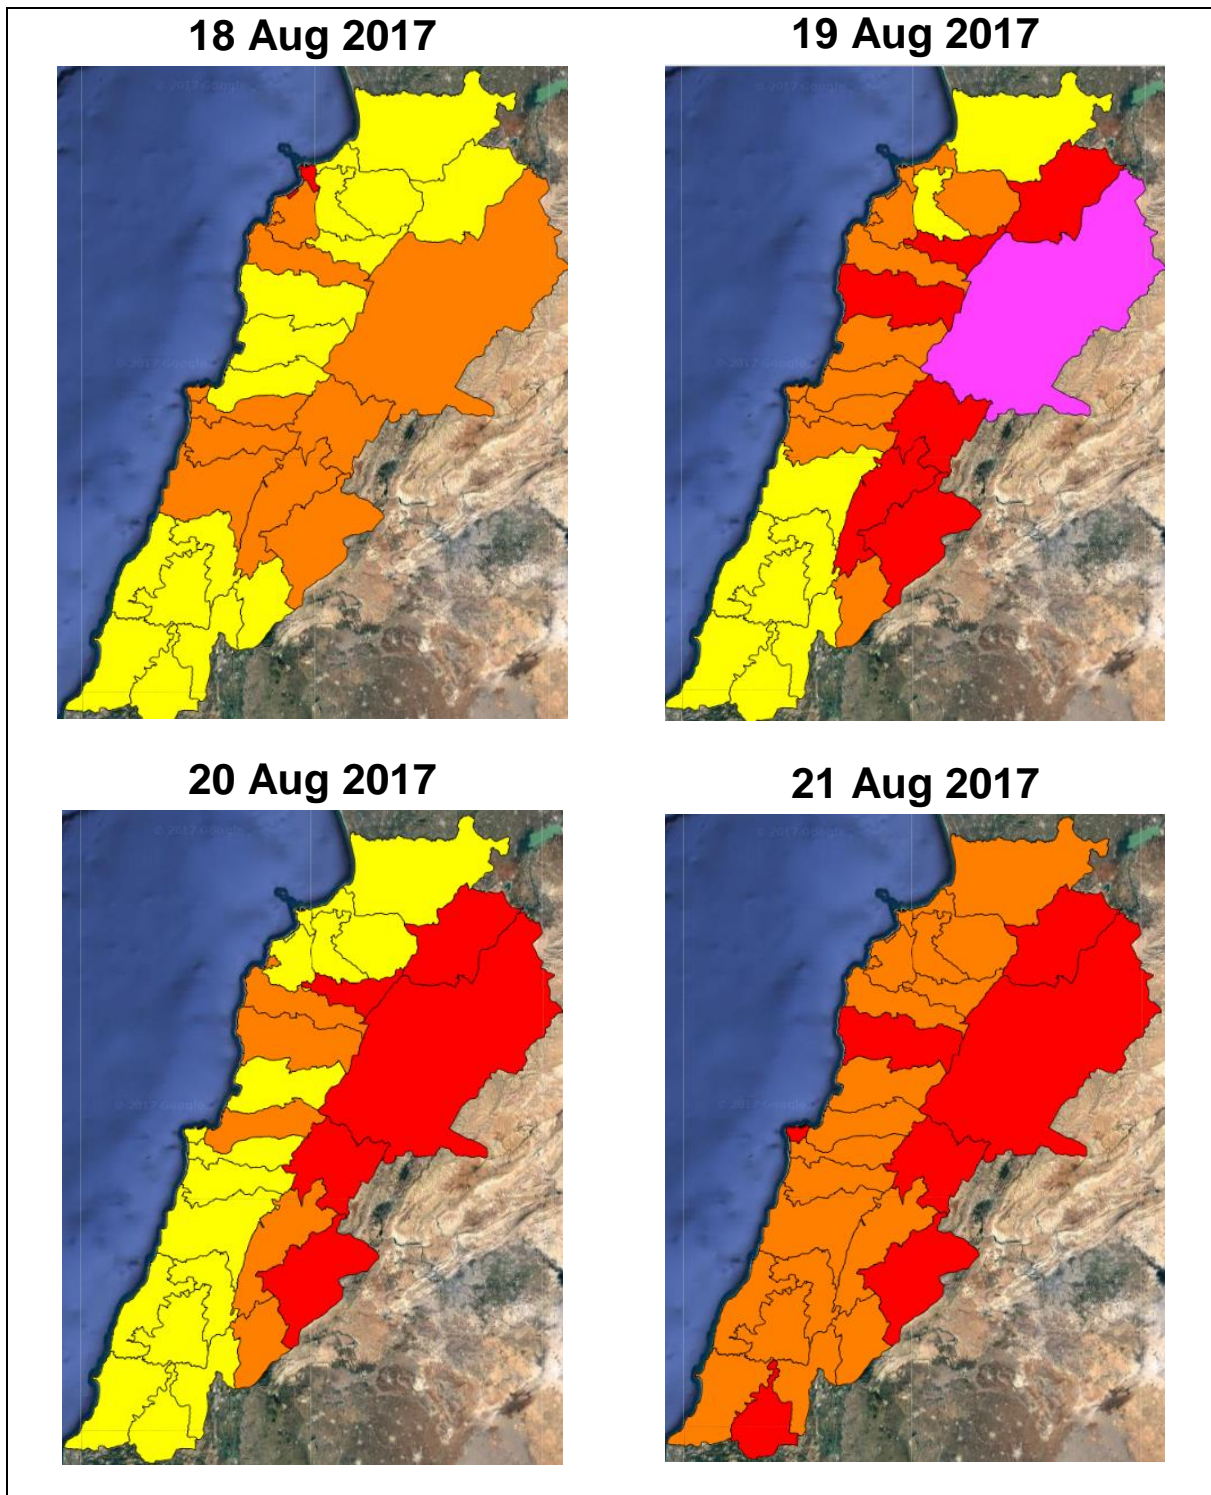

FIRE RISK INDEX

Layer Legend:
Lebanon Wildfire Risk Index 1

Data: Run: 19/08/2017 00:00. Forecast for 19
Model: RISICO for the Republic of Lebanon
Variable: Fire Weather Index
Spatial Resolution: Caza

- VERY LOW
- LOW
- MEDIUM-LOW
- MEDIUM
- MEDIUM-HIGH
- HIGH
- EXTREME