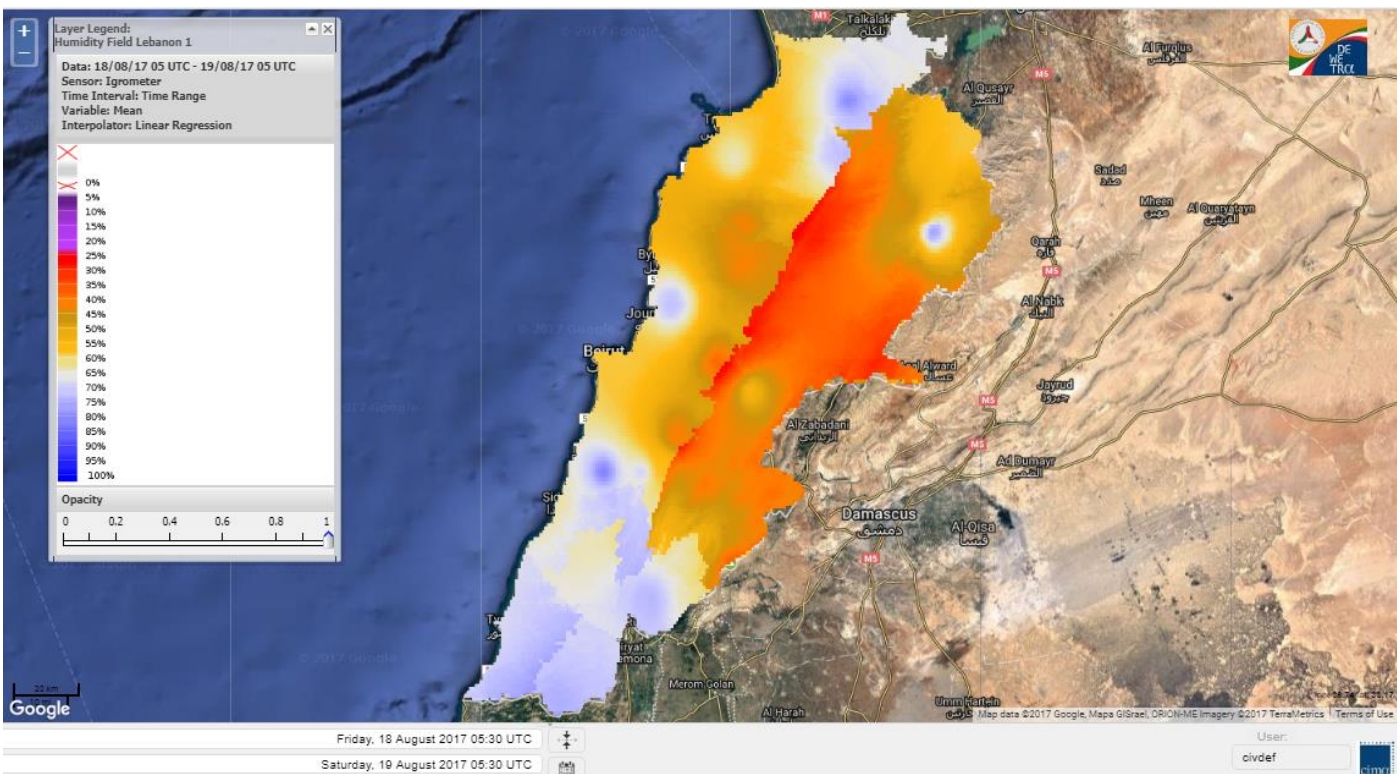

Lebanon humidity for 19 Aug 2017