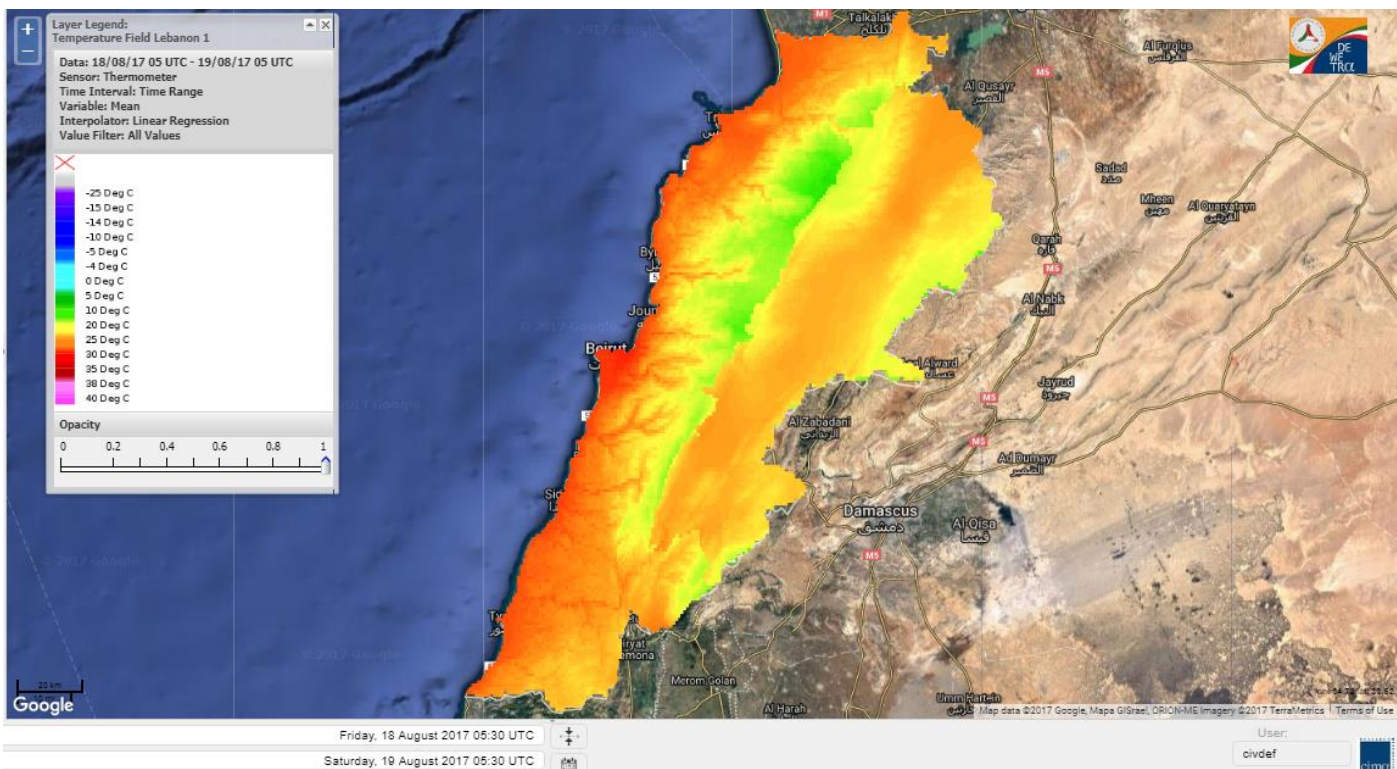

Lebanon temperature for 19 Aug 2017