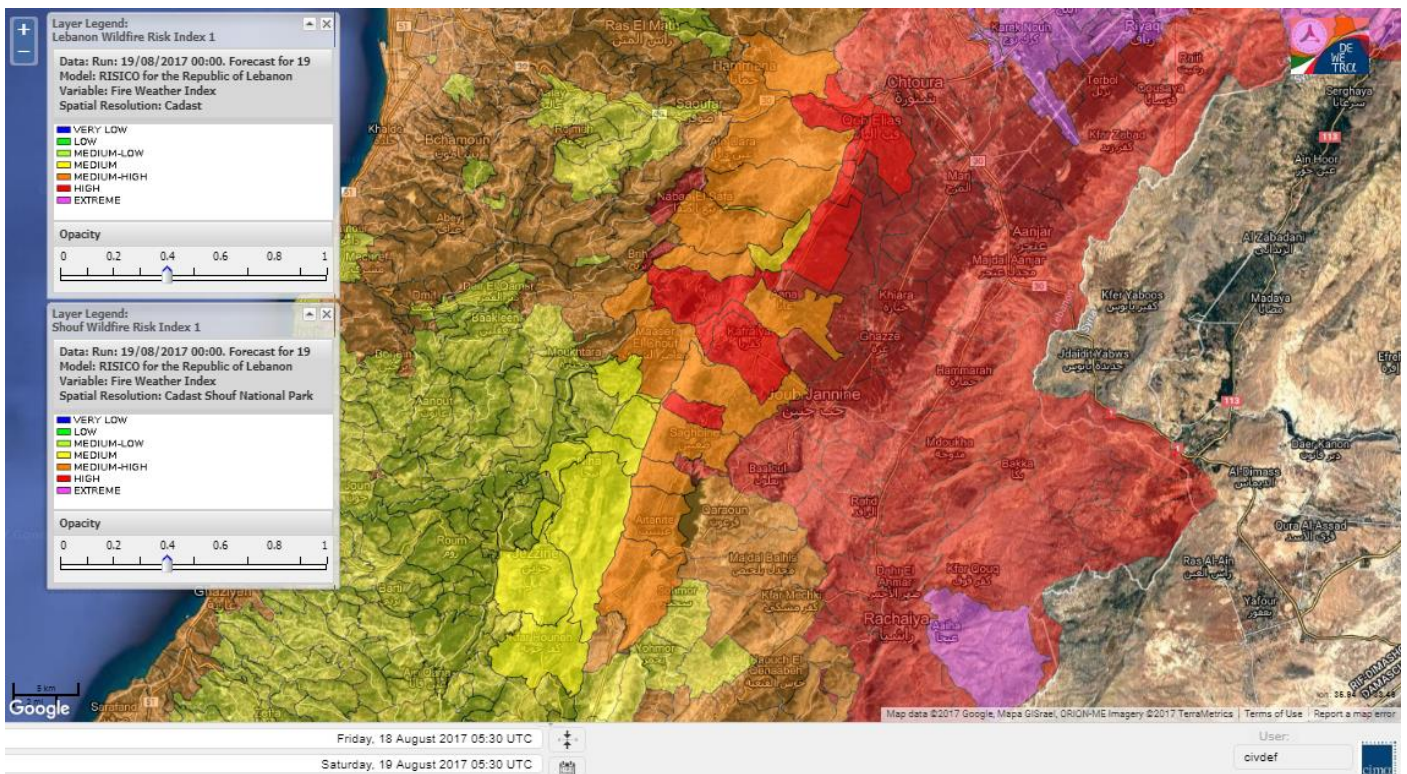

Shouf Biosphere Reserve Forecast for 19 Aug 2017