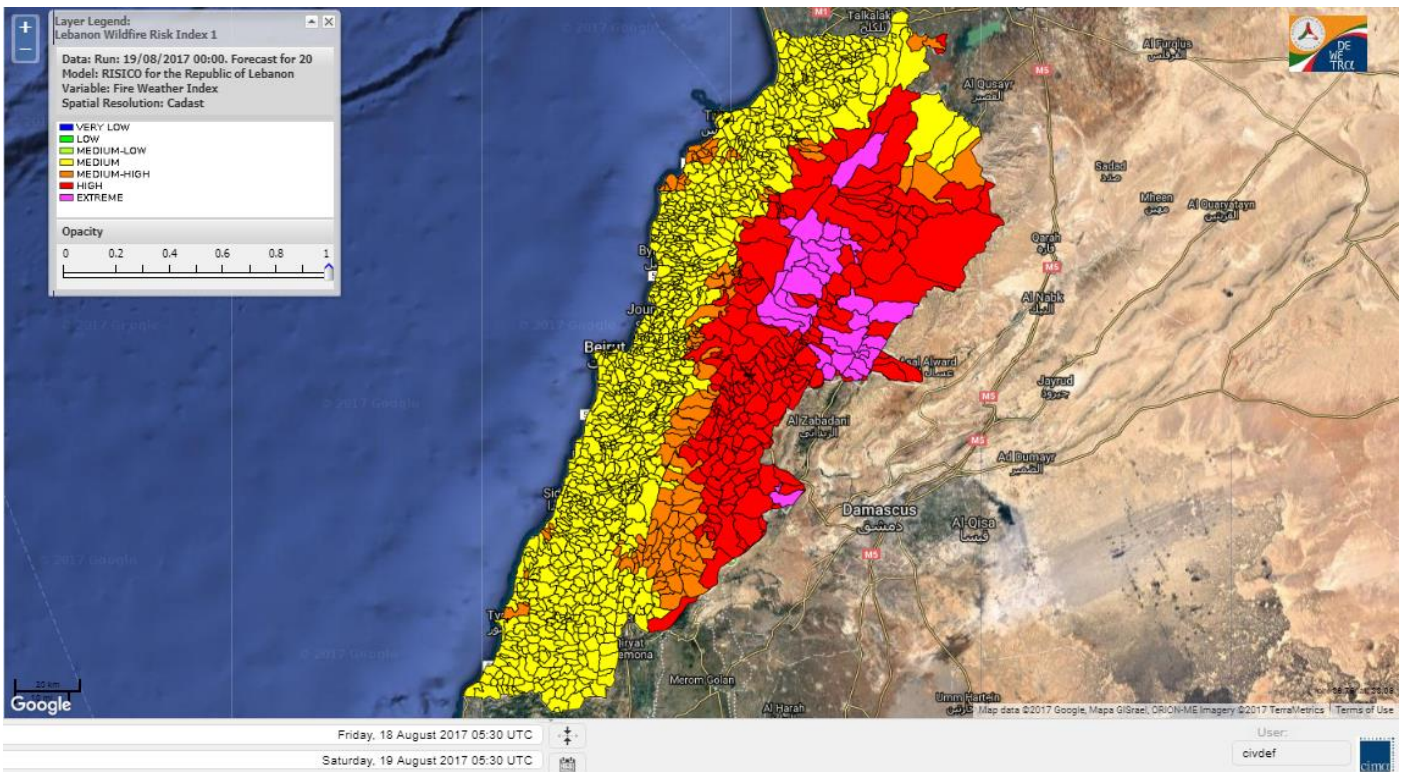

Lebanon for 20 Aug 2017