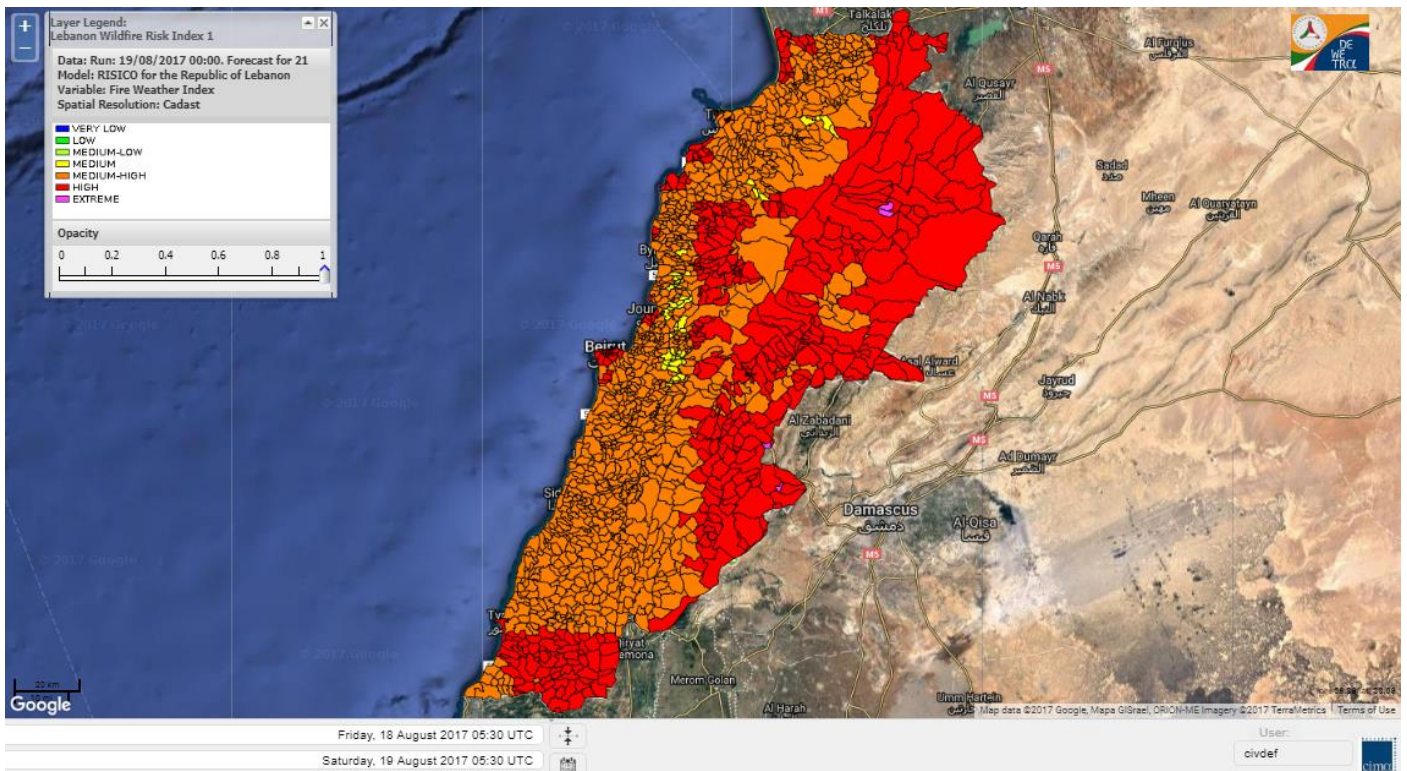

Lebanon for 21 Aug 2017