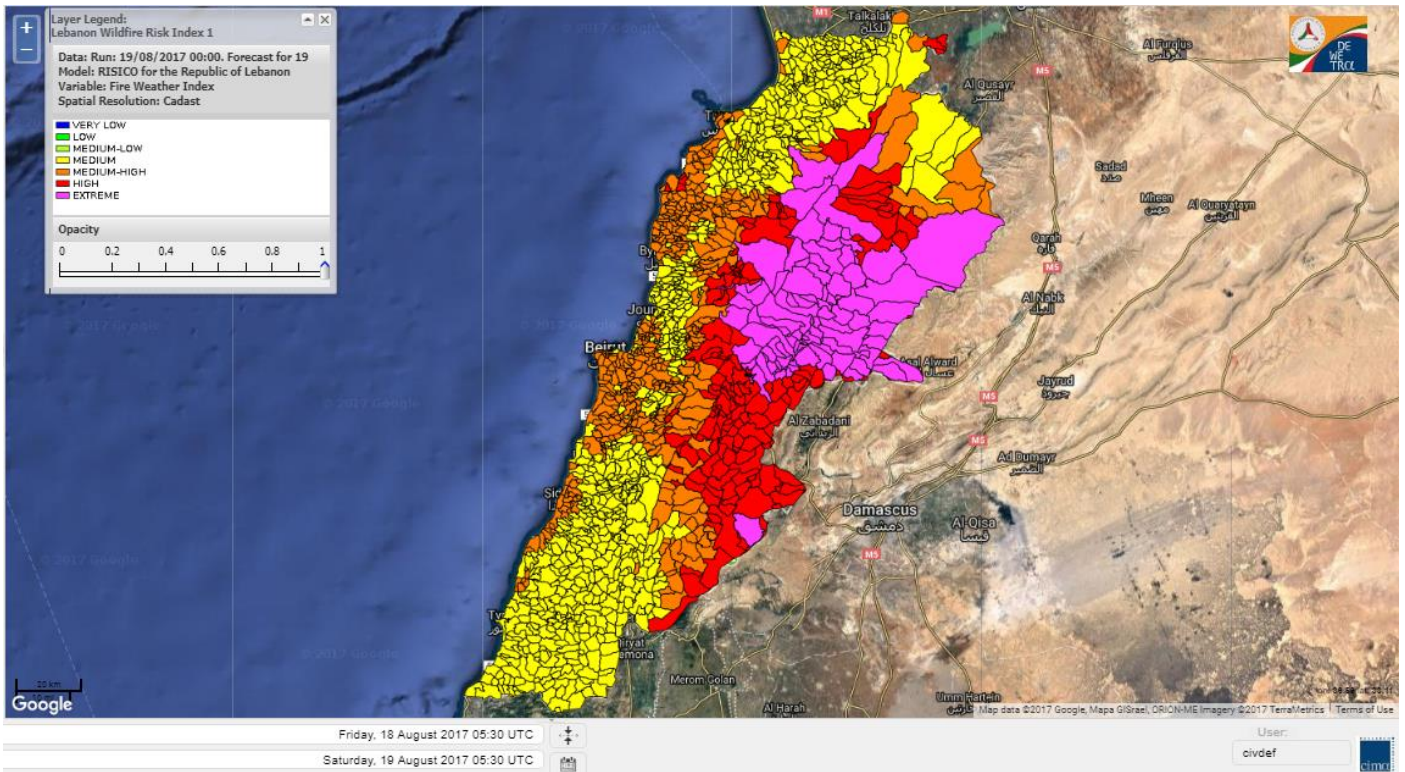

Lebanon for 19 Aug 2017