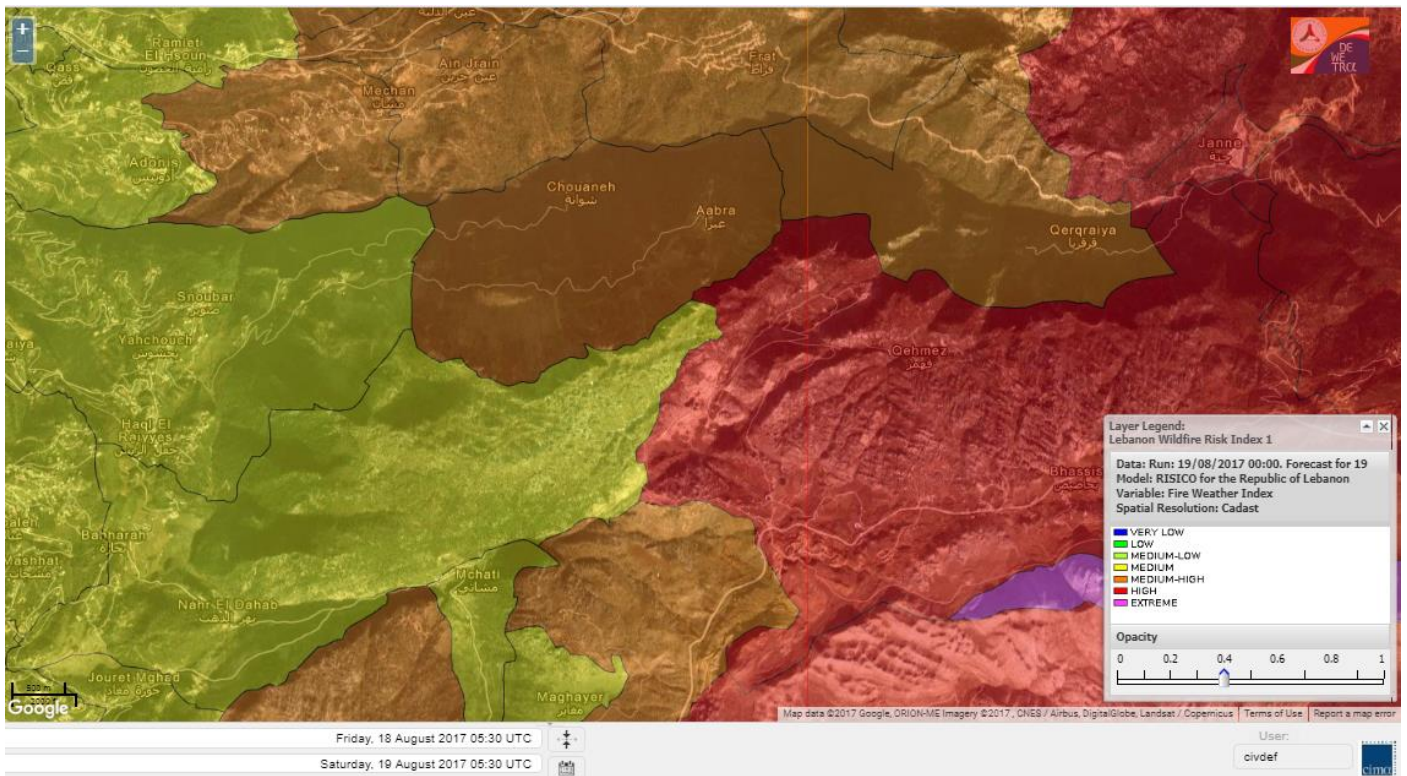

Jabal Moussa Reserve Forecast for 19 Aug 2017