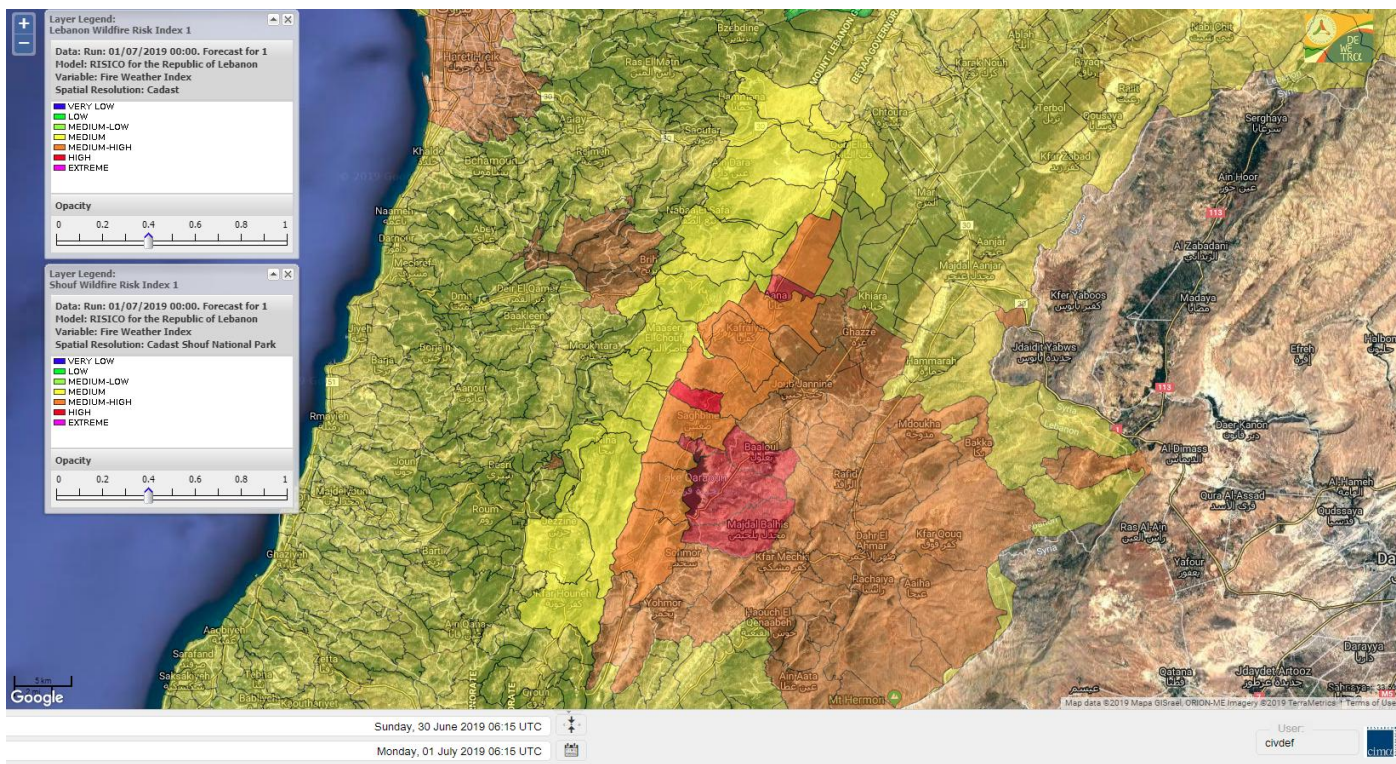

Shouf Biosphere Reserve Forecast for 1 July 2019