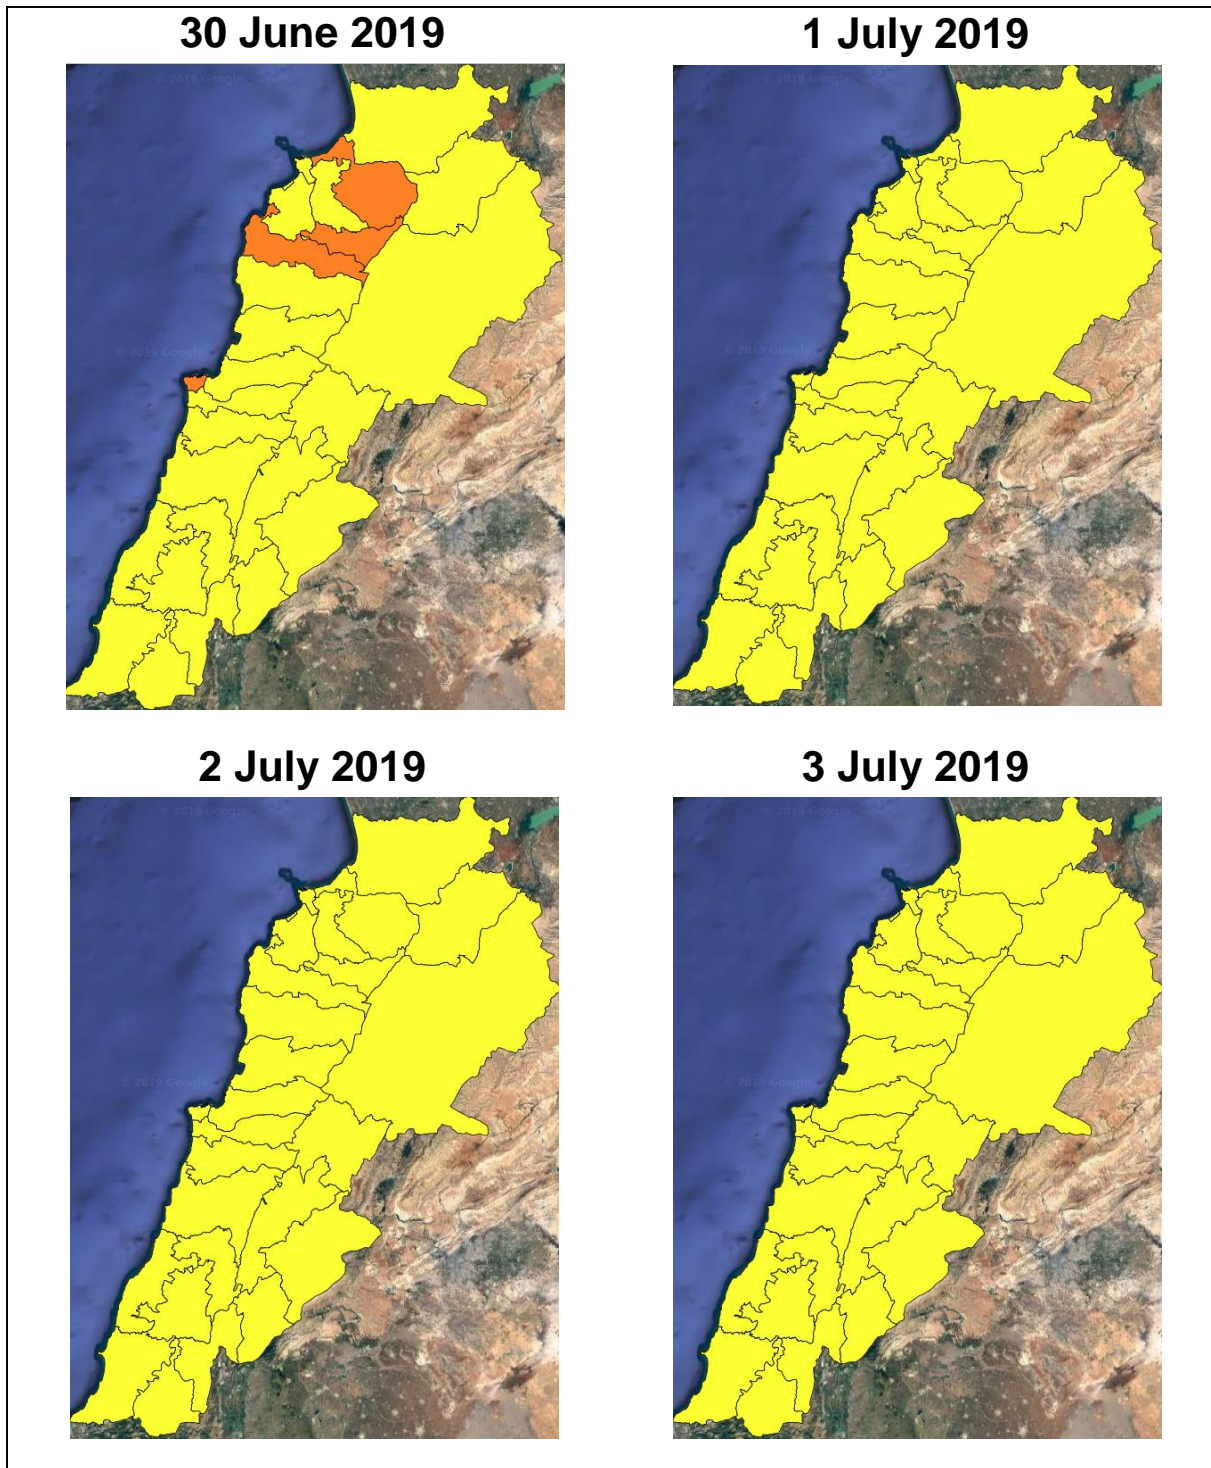

FIRE RISK INDEX

Layer Legend:
Lebanon Wildfire Risk Index 1

Data: Run: 01/07/2019 00:00. Forecast for 1
Model: RISICO for the Republic of Lebanon
Variable: Fire Weather Index
Spatial Resolution: Caza

- VERY LOW
- LOW
- MEDIUM-LOW
- MEDIUM
- MEDIUM-HIGH
- HIGH
- EXTREME