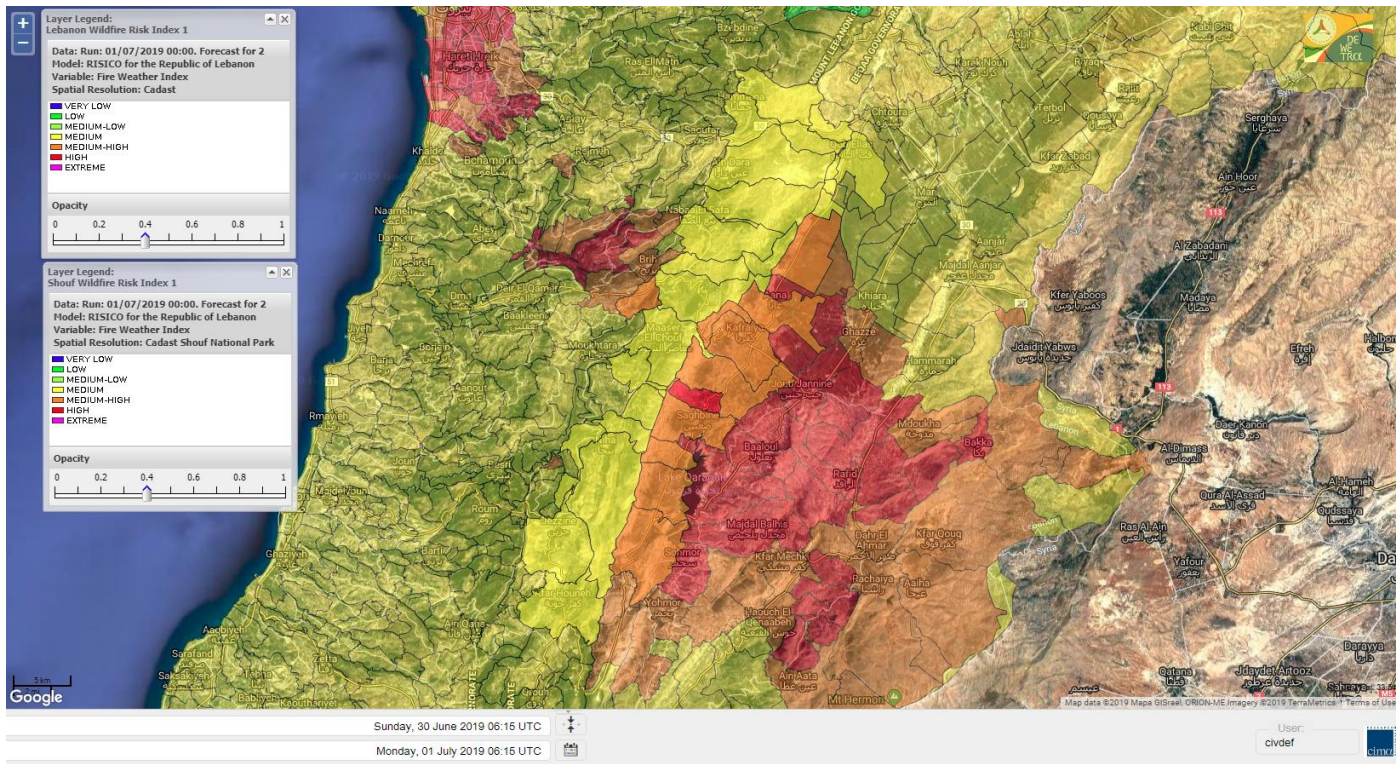

Shouf Biosphere Reserve Forecast for 2 July 2019