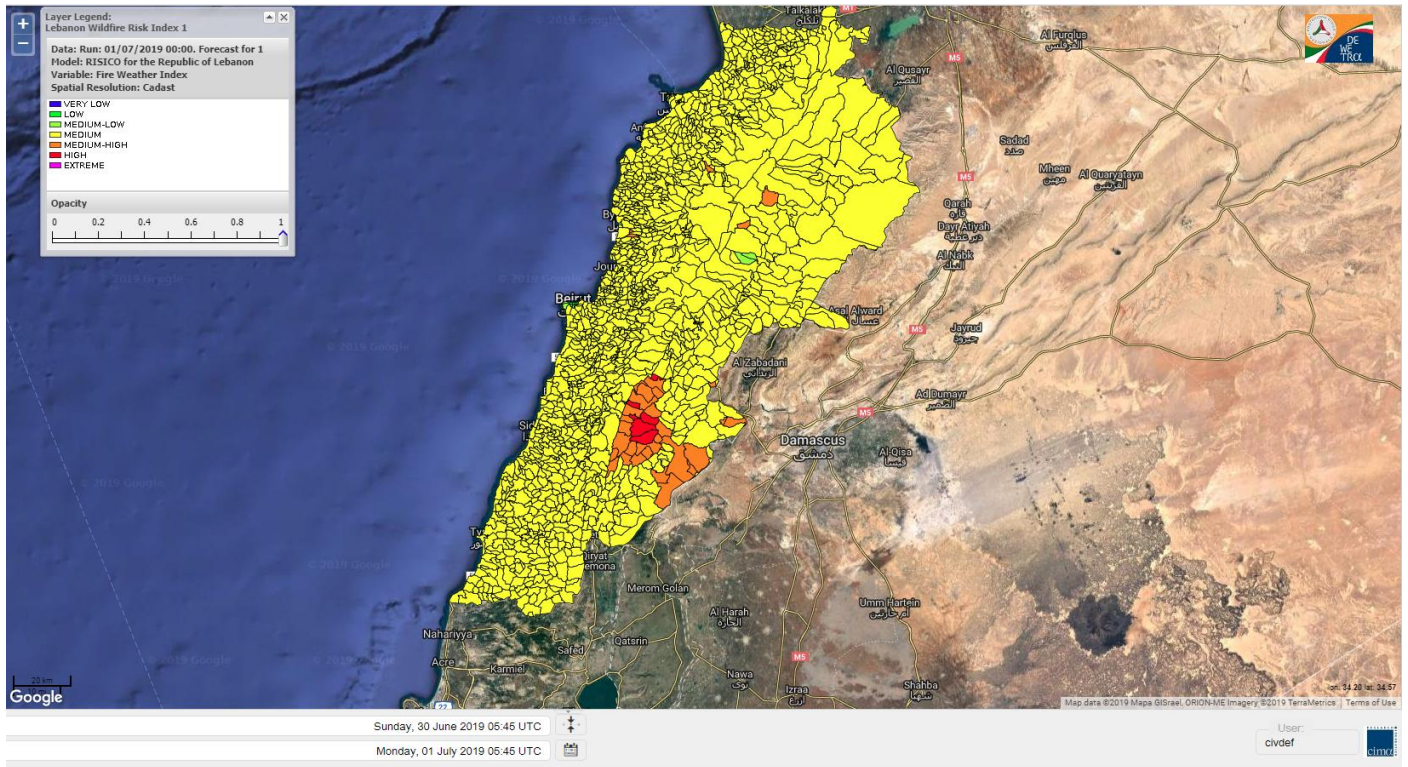

Lebanon for 1 July 2019