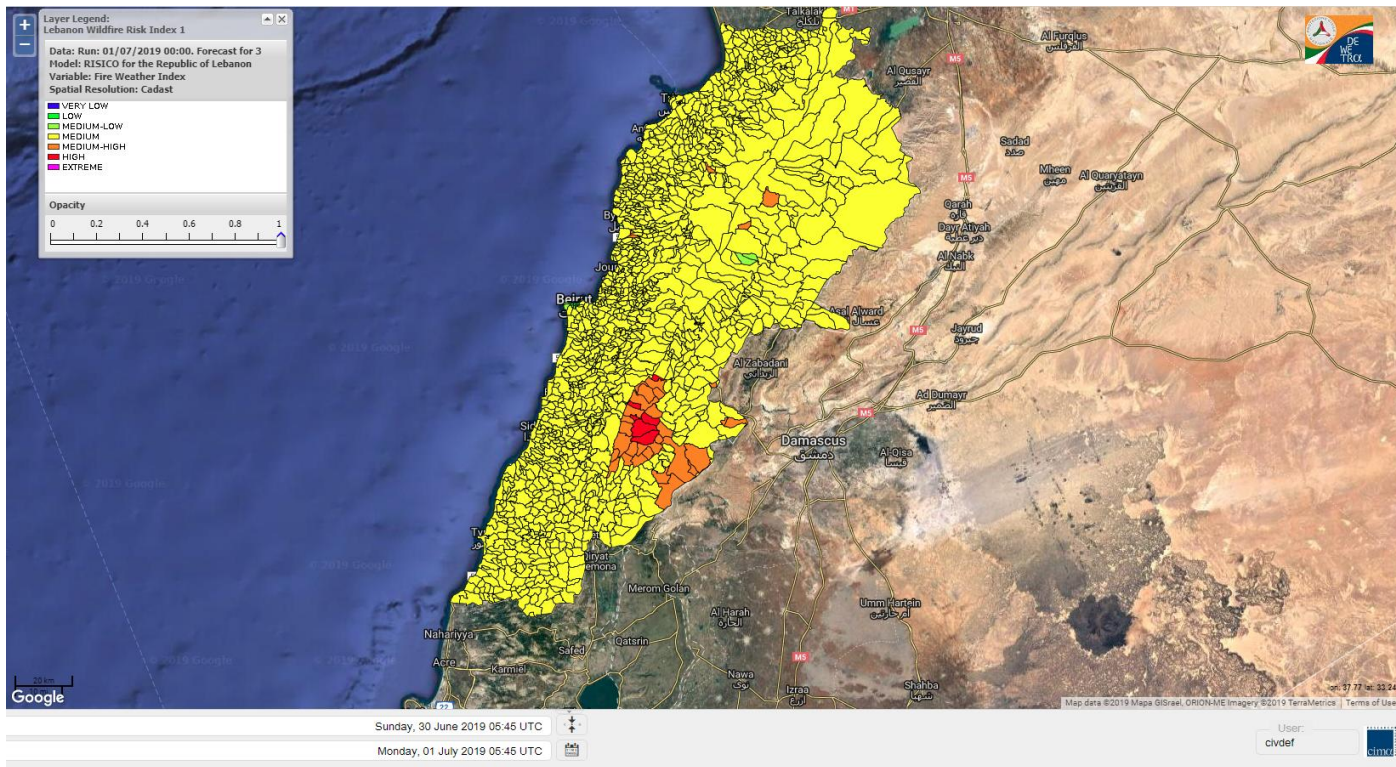

Lebanon for 3 July 2019