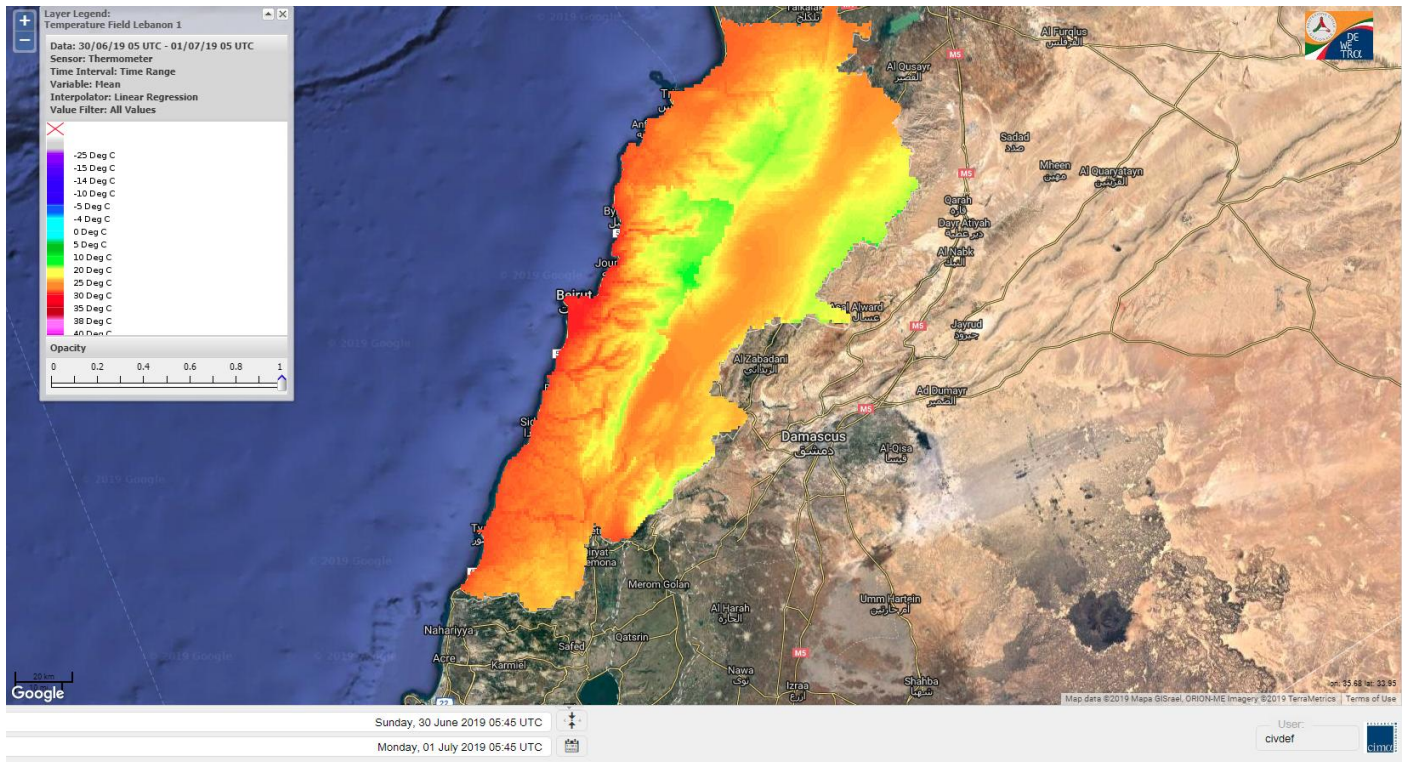

Lebanon temperature for 1 July 2019