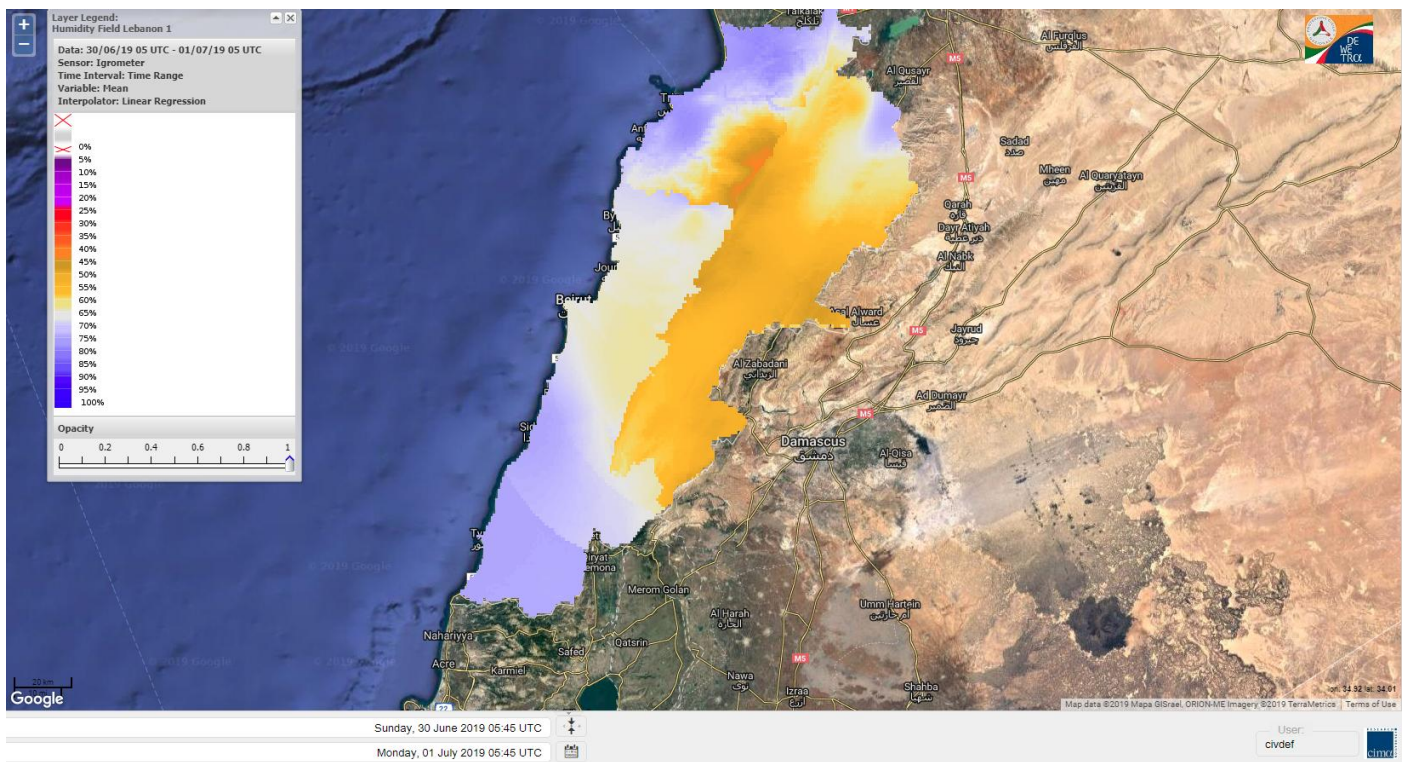

Lebanon humidity for 1 July 2019