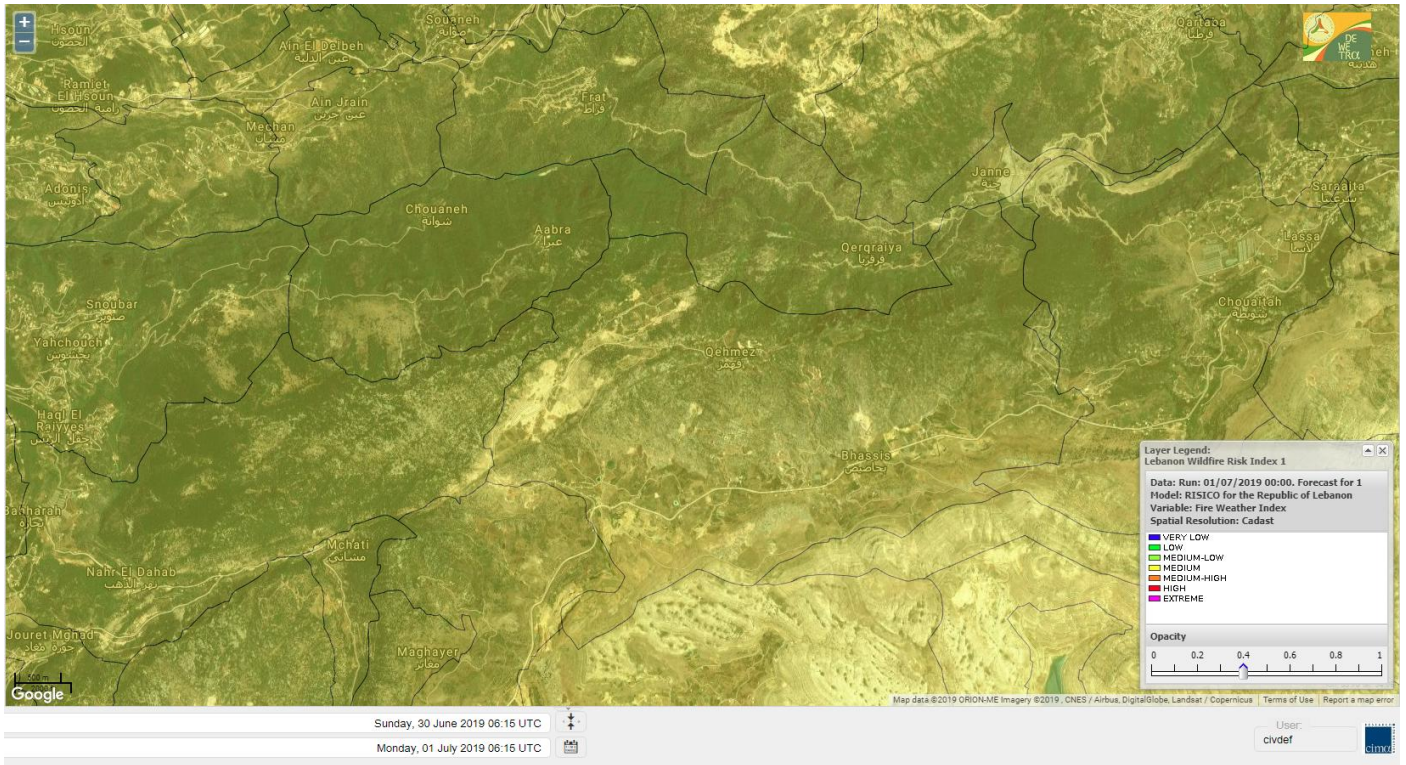

Jabal Moussa Reserve Forecast for 1 July 2019