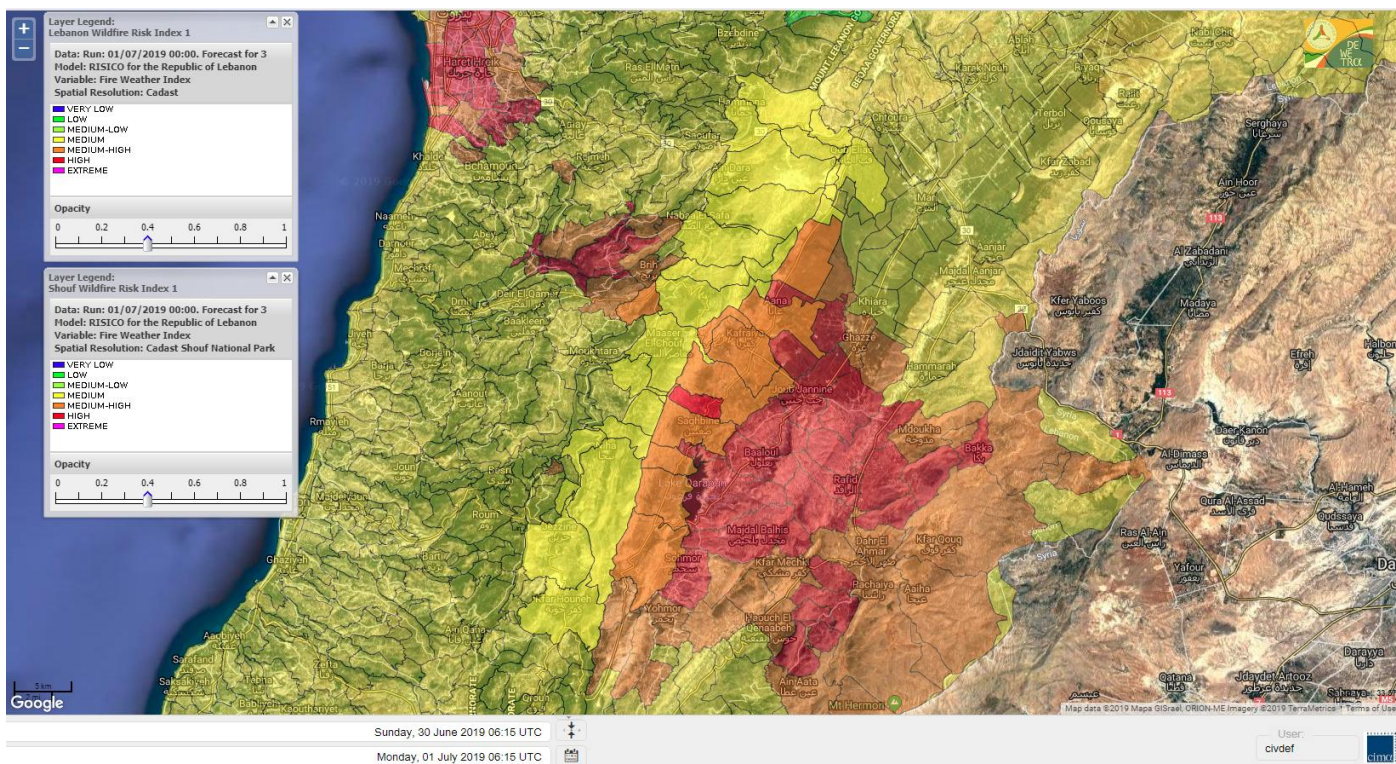

Shouf Biosphere Reserve Forecast for 3 July 2019