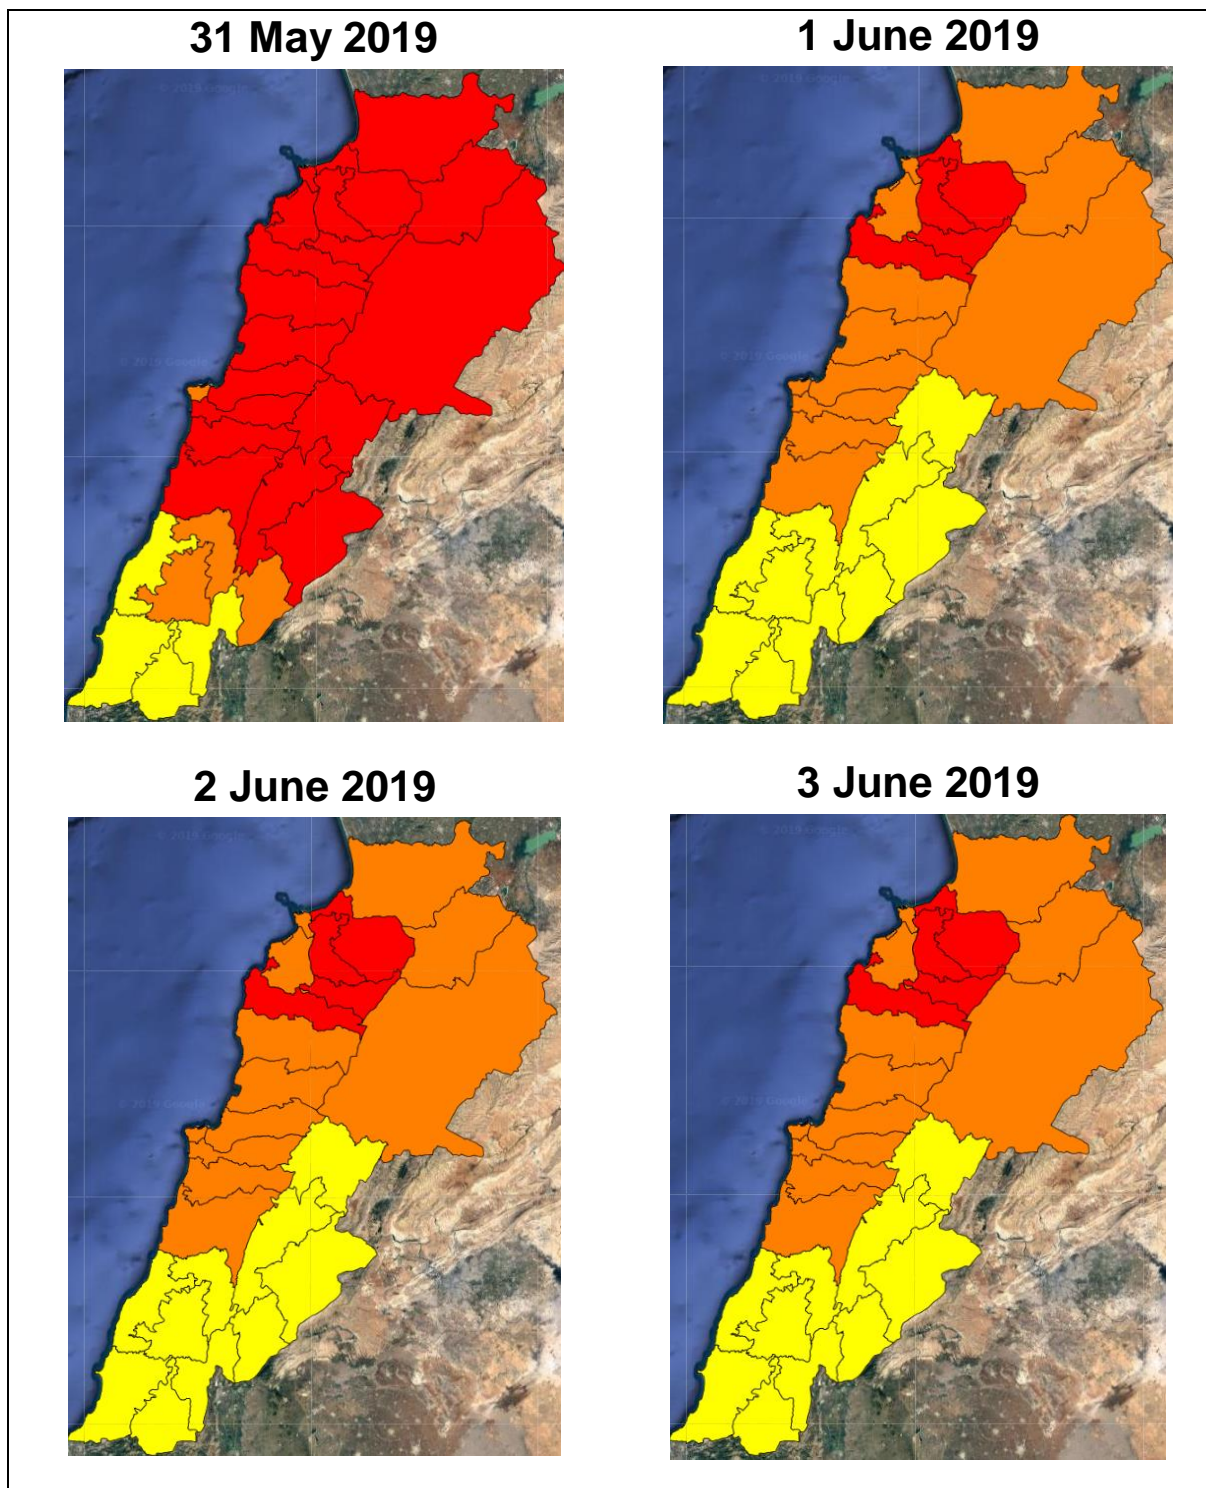

FIRE RISK INDEX

Layer Legend:
Lebanon Wildfire Risk Index 1

Data: Run: 01/06/2019 00:00. Forecast for 1
Model: RISICO for the Republic of Lebanon
Variable: Fire Weather Index
Spatial Resolution: Caza

- VERY LOW
- LOW
- MEDIUM-LOW
- MEDIUM
- MEDIUM-HIGH
- HIGH
- EXTREME