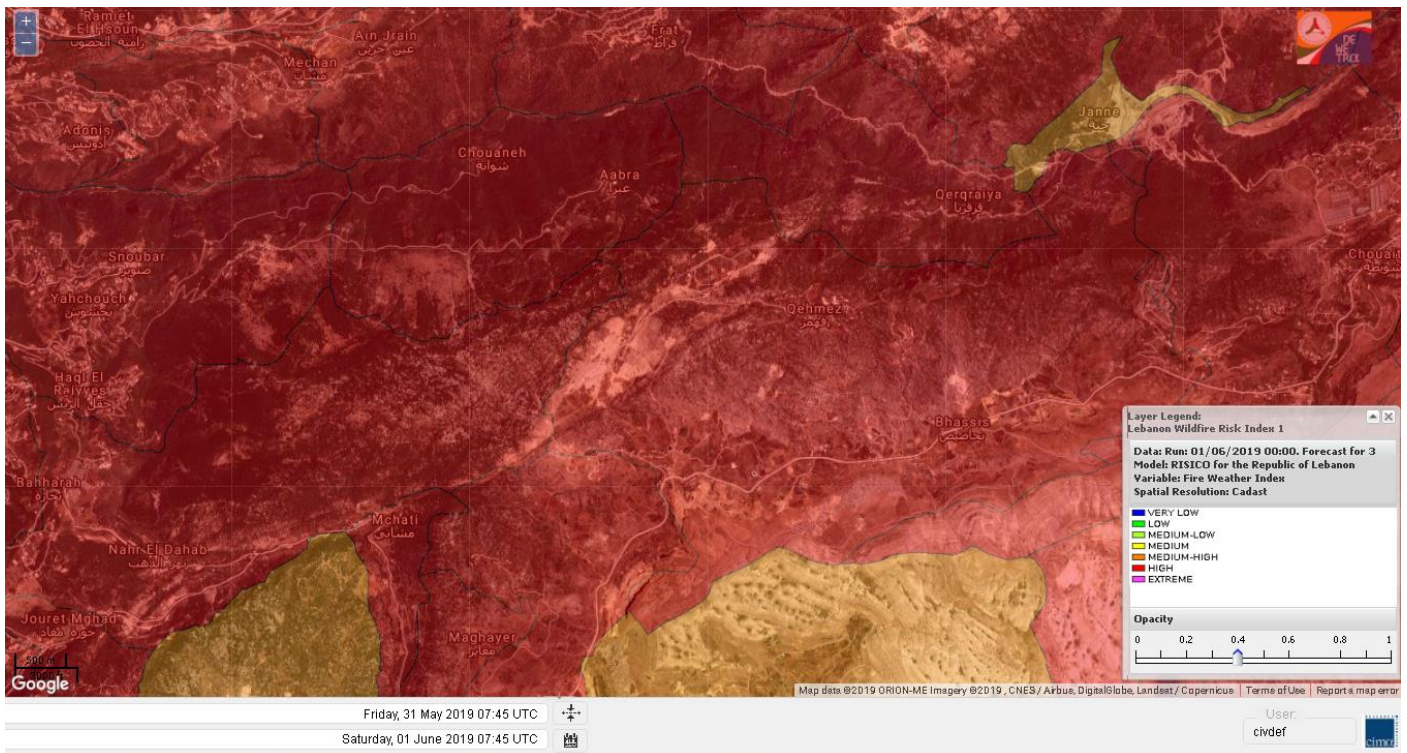

Jabal Moussa Reserve Forecast for 3 June 2019

Weather Beirut

Beyrouth, Lebanon, 33.89°N 35.5°E 40m asl

Daily Fire Risk Bulletin – Civil Defence

Nord

Koura

Municipality	01-Jun	02-Jun	03-Jun	Municipality	01-Jun	02-Jun	03-Jun	Municipality	01-Jun	02-Jun	03-Jun
Aaba	MH	MH	MH	Afsaddiq	MH	MH	MH	Ain Ekrine	MH	MH	MH
Amioun	MH	MH	MH	Anfeh	M	M	M	Badbhoun	MH	MH	MH
Barghoun	MH	MH	MH	Barsa	H	H	H	Batroumine	MH	MH	MH
Bdebba	MH	MH	MH	Bechmizine	MH	MH	MH	Bednaye El-Koura	H	H	H
Bhabbouch El-Koura	MH	MH	MH	Bkeftine	H	H	H	Bnehran	MH	MH	MH
Bqaiia El-Koura	MH	MH	MH	Bsarma	MH	MH	MH	Btaaboura	MH	MH	MH
Bterram	MH	MH	MH	Btouratij	MH	MH	MH	Bziza	MH	MH	MH
Dar Beechtar	H	H	H	Dar Chmezzine	MH	MH	MH	Deddeh	H	H	H
Deir El-Balamand	MH	MH	MH	Fih	H	H	H	Hraiche	MH	MH	MH
Ijdaabrine	MH	MH	MH	Kaftoun	MH	MH	MH	Kefraya El-Koura	MH	MH	MH
Kfarakka	MH	MH	MH	Kfarhata	MH	MH	MH	Kfarhazir	MH	MH	MH
Kfarkahel	MH	MH	MH	Kfarsaroun	MH	MH	MH	Kosba	MH	MH	MH
Mejdel el-Koura	H	H	H	Nakhle	MH	MH	MH	Qalhat	MH	MH	MH
Ras Masqa	H	H	H	Rechdibbine	MH	MH	MH	Zakroun	MH	MH	MH
Zgharta El-Mtaouile	MH	MH	MH								