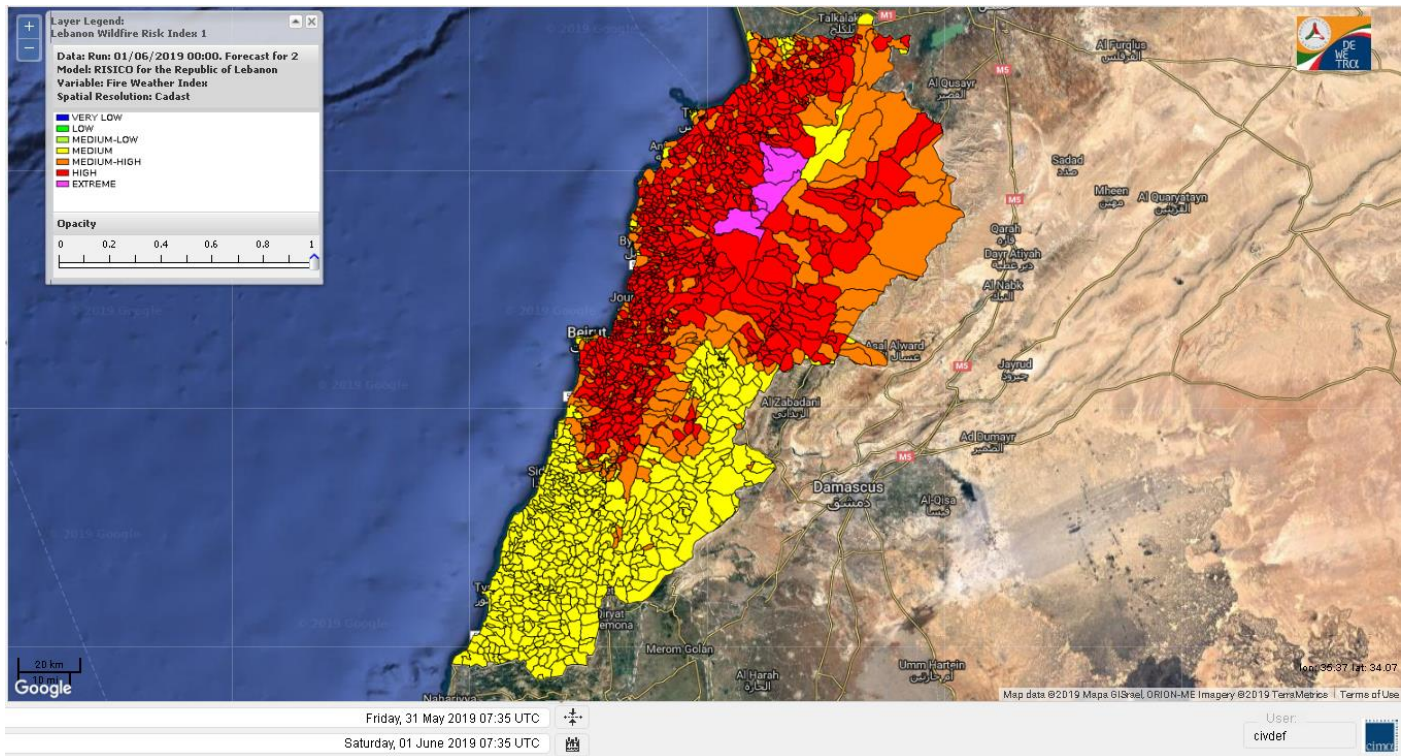

Lebanon for 2 June 2019