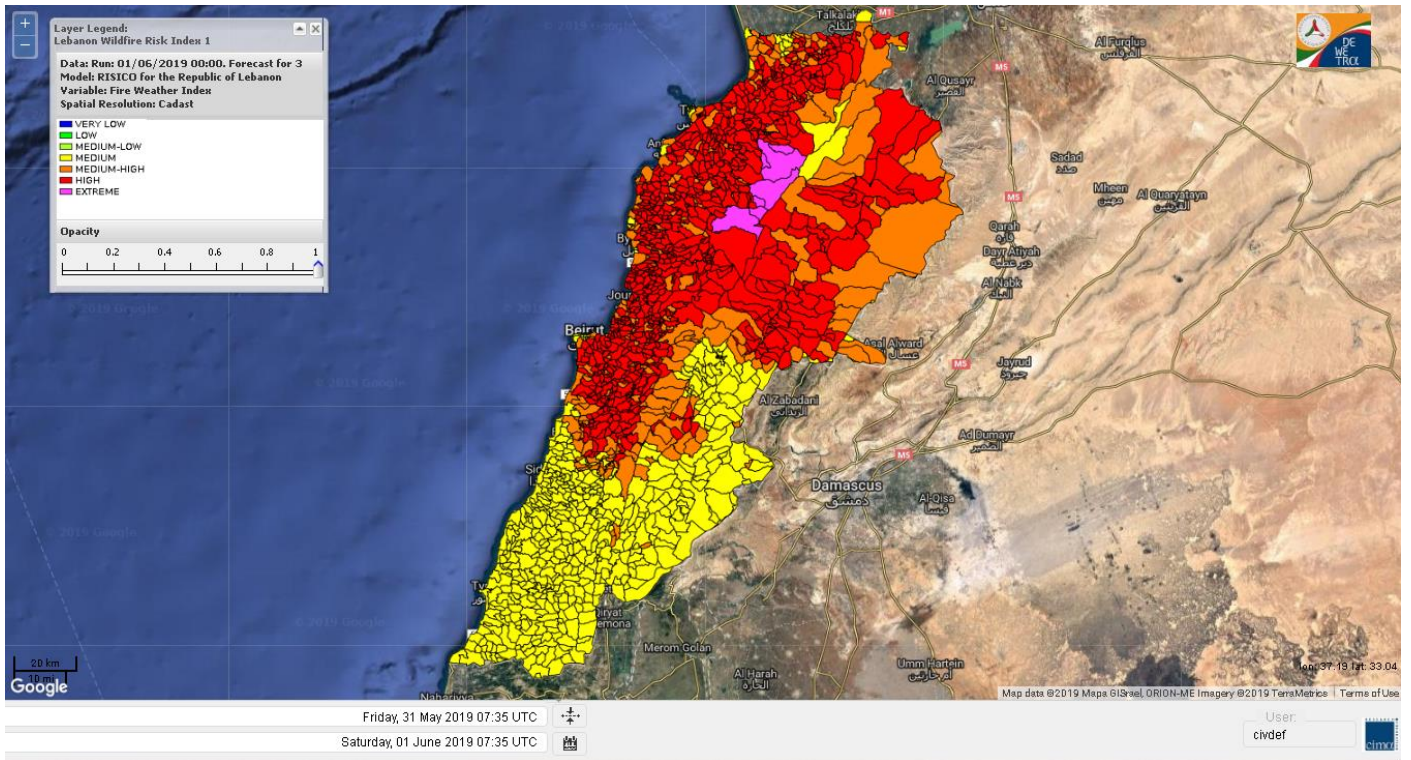

Lebanon for 3 June 2019