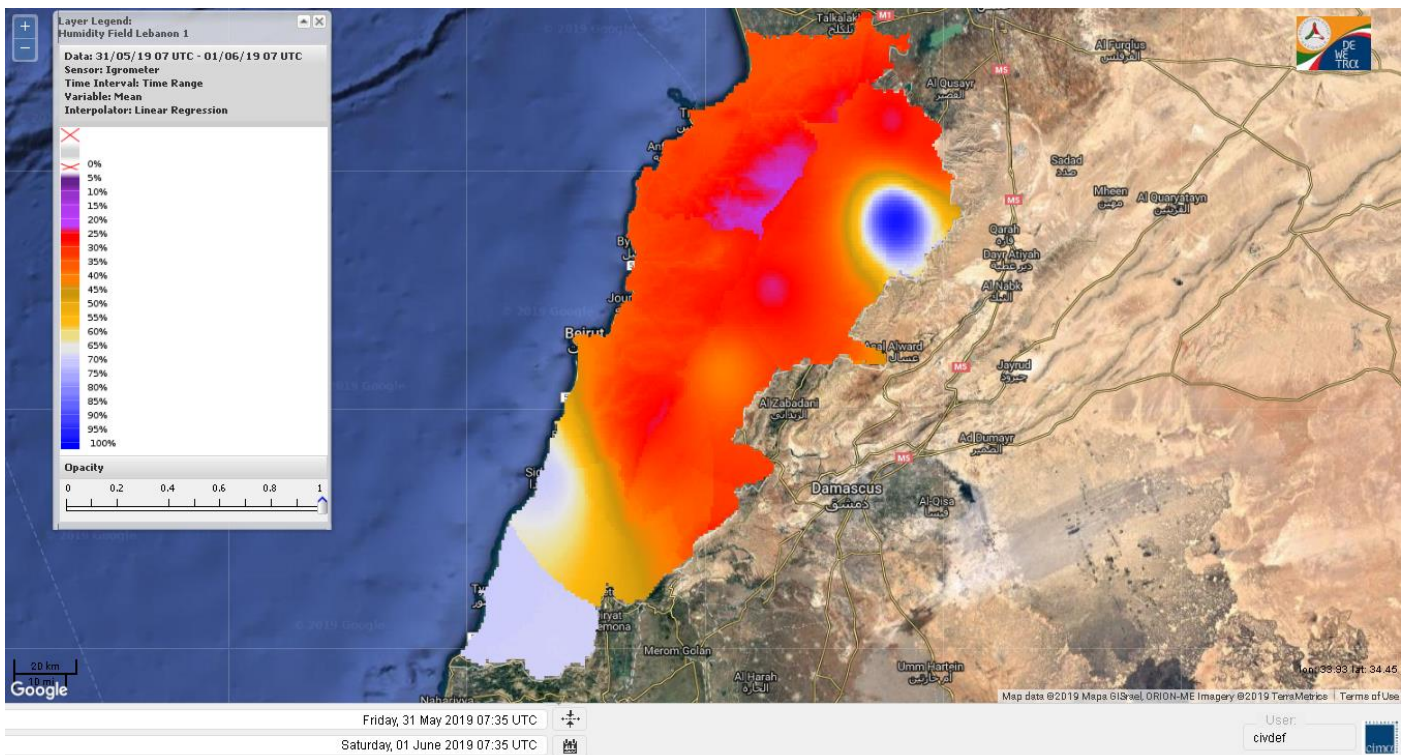

Lebanon humidity for 1 June 2019