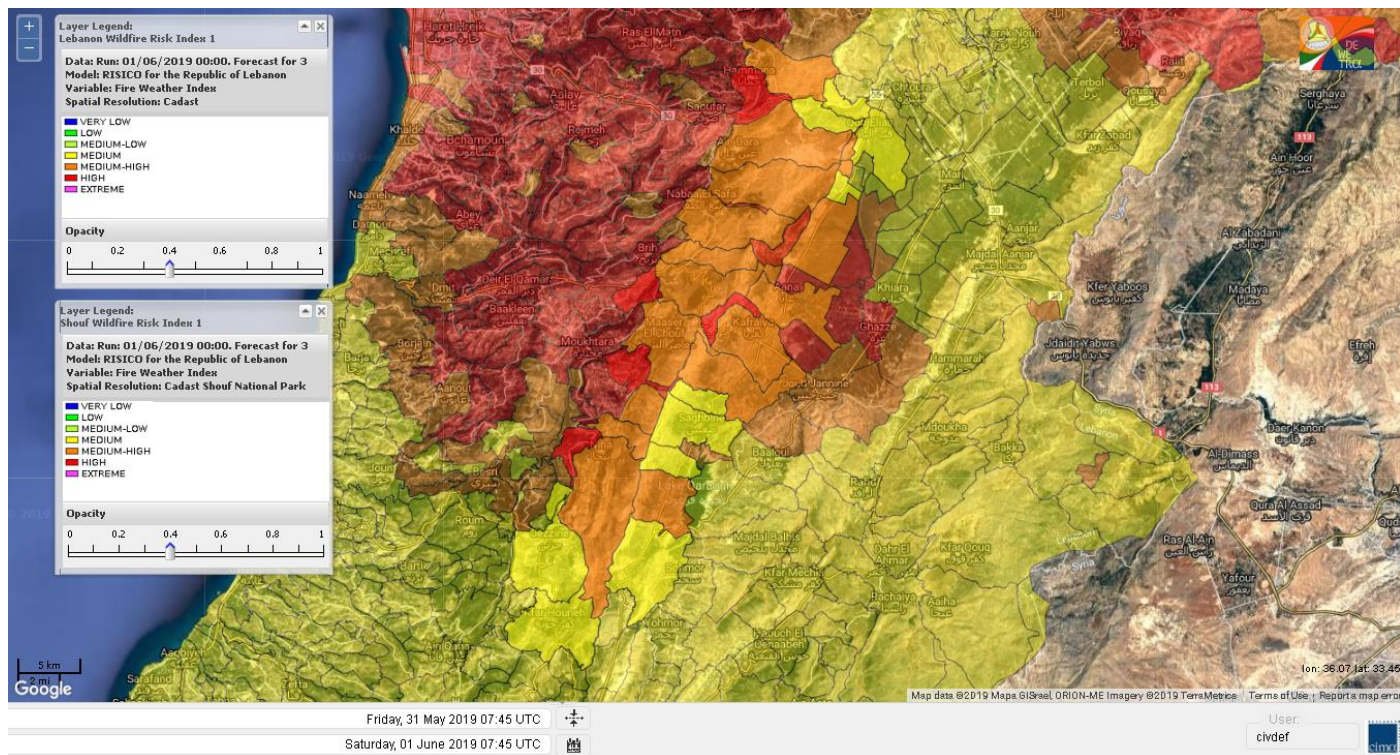

Shouf Biosphere Reserve Forecast for 3 June 2019