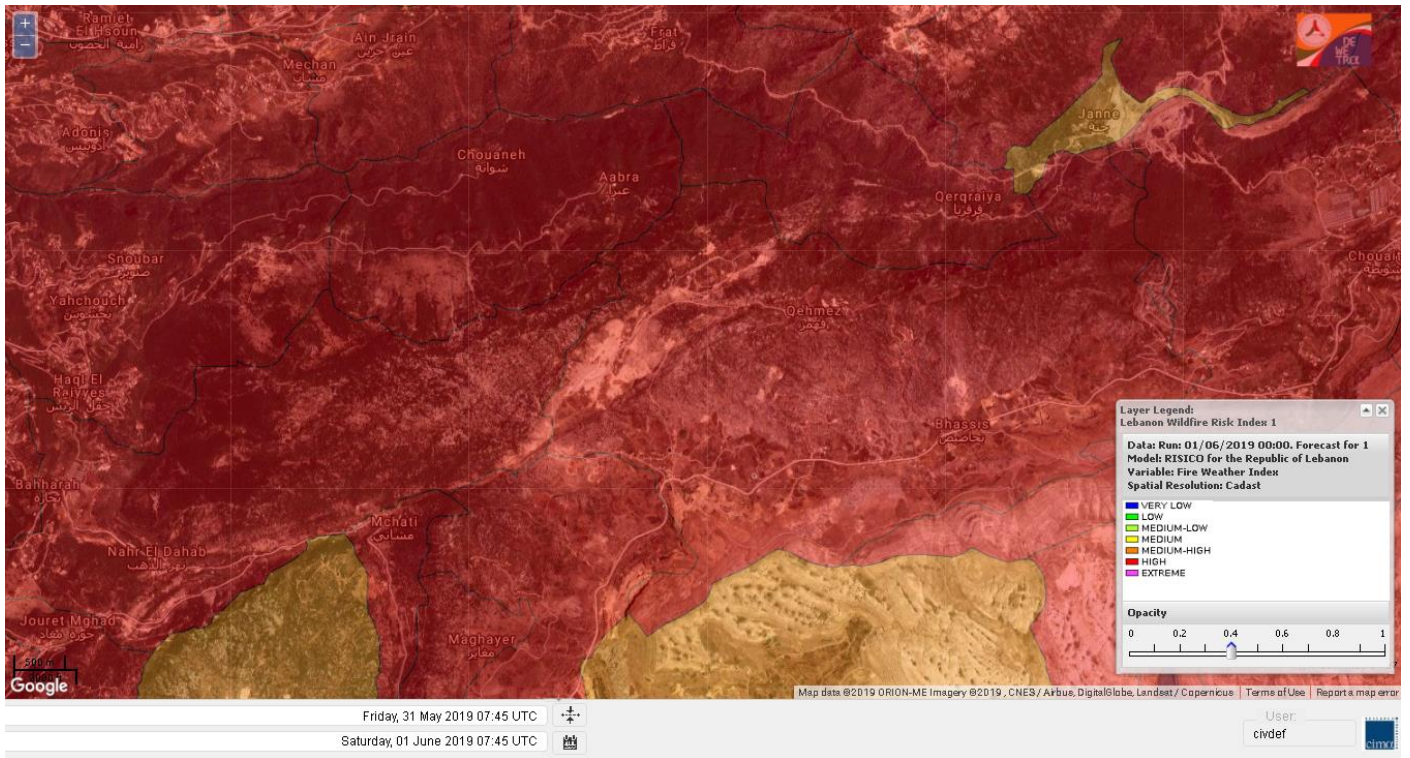

Jabal Moussa Reserve Forecast for 1 June 2019