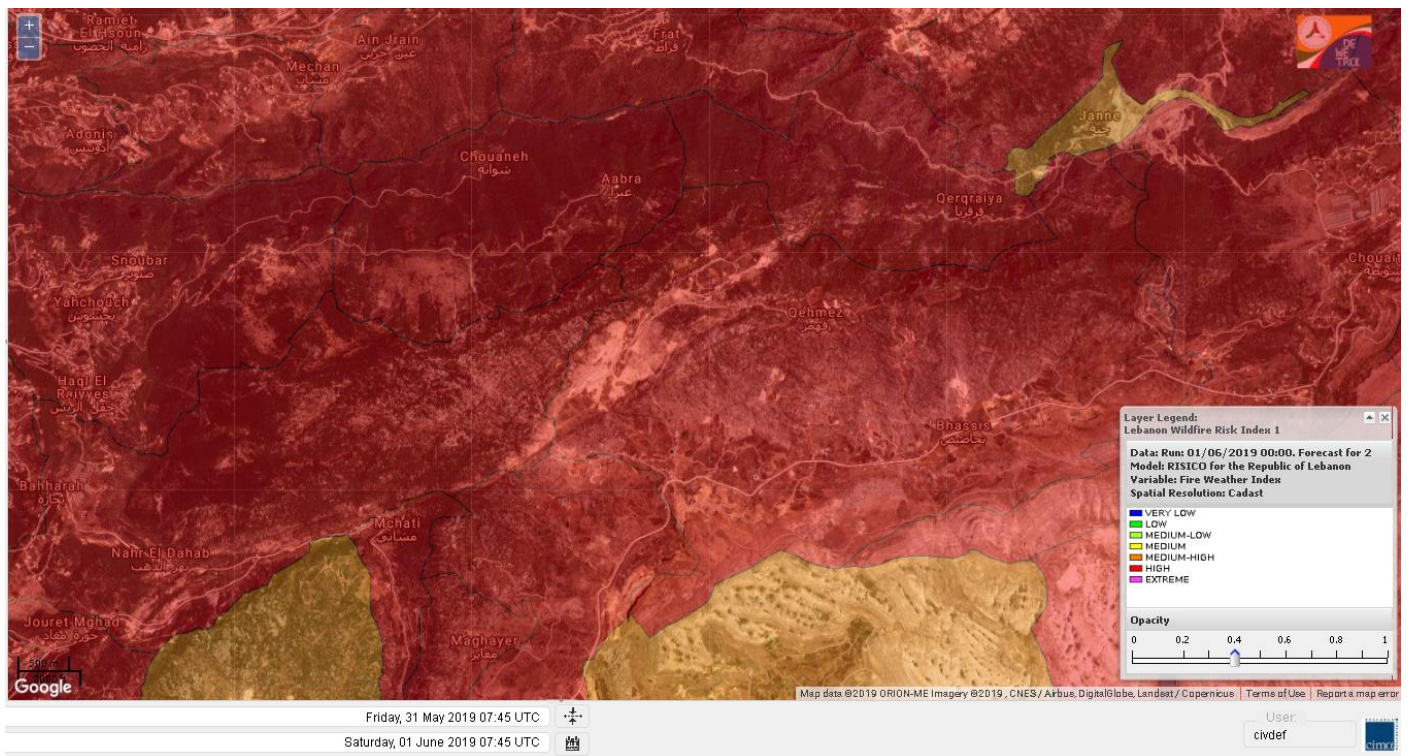

Jabal Moussa Reserve Forecast for 3 June 2019

Weather Beirut

Beyrouth, Lebanon, 33.89°N 35.5°E 40m asl

Daily Fire Risk Bulletin – Civil Defence

Nord

Koura

Municipality	01-Jun	02-Jun	03-Jun	Municipality	01-Jun	02-Jun	03-Jun	Municipality	01-Jun	02-Jun	03-Jun
Aaba	MH	MH	MH	Afsaddiq	MH	MH	MH	Ain Ekrine	MH	MH	MH
Amioun	MH	MH	MH	Anfeh	M	M	M	Badbhoun	MH	MH	MH
Barghoun	MH	MH	MH	Barsa	H	H	H	Batroumine	MH	MH	MH
Bdebba	MH	MH	MH	Bechmizine	MH	MH	MH	Bednaye El-Koura	H	H	H
Bhabbouch El-Koura	MH	MH	MH	Bkeftine	H	H	H	Bnehran	MH	MH	MH
Bqaiia El-Koura	MH	MH	MH	Bsarma	MH	MH	MH	Btaaboura	MH	MH	MH
Bterram	MH	MH	MH	Btouratij	MH	MH	MH	Bziza	MH	MH	MH
Dar Beechtar	H	H	H	Dar Chmezzine	MH	MH	MH	Deddeh	H	H	H
Deir El-Balamand	MH	MH	MH	Fih	H	H	H	Hraiche	MH	MH	MH
Ijdaabrine	MH	MH	MH	Kaftoun	MH	MH	MH	Kefraya El-Koura	MH	MH	MH
Kfarakka	MH	MH	MH	Kfarhata	MH	MH	MH	Kfarhazir	MH	MH	MH
Kfarkahel	MH	MH	MH	Kfarsaroun	MH	MH	MH	Kosba	MH	MH	MH
Mejdel el-Koura	H	H	H	Nakhle	MH	MH	MH	Qalhat	MH	MH	MH
Ras Masqa	H	H	H	Rechdibbine	MH	MH	MH	Zakroun	MH	MH	MH
Zgharta El-Mtaouile	MH	MH	MH								