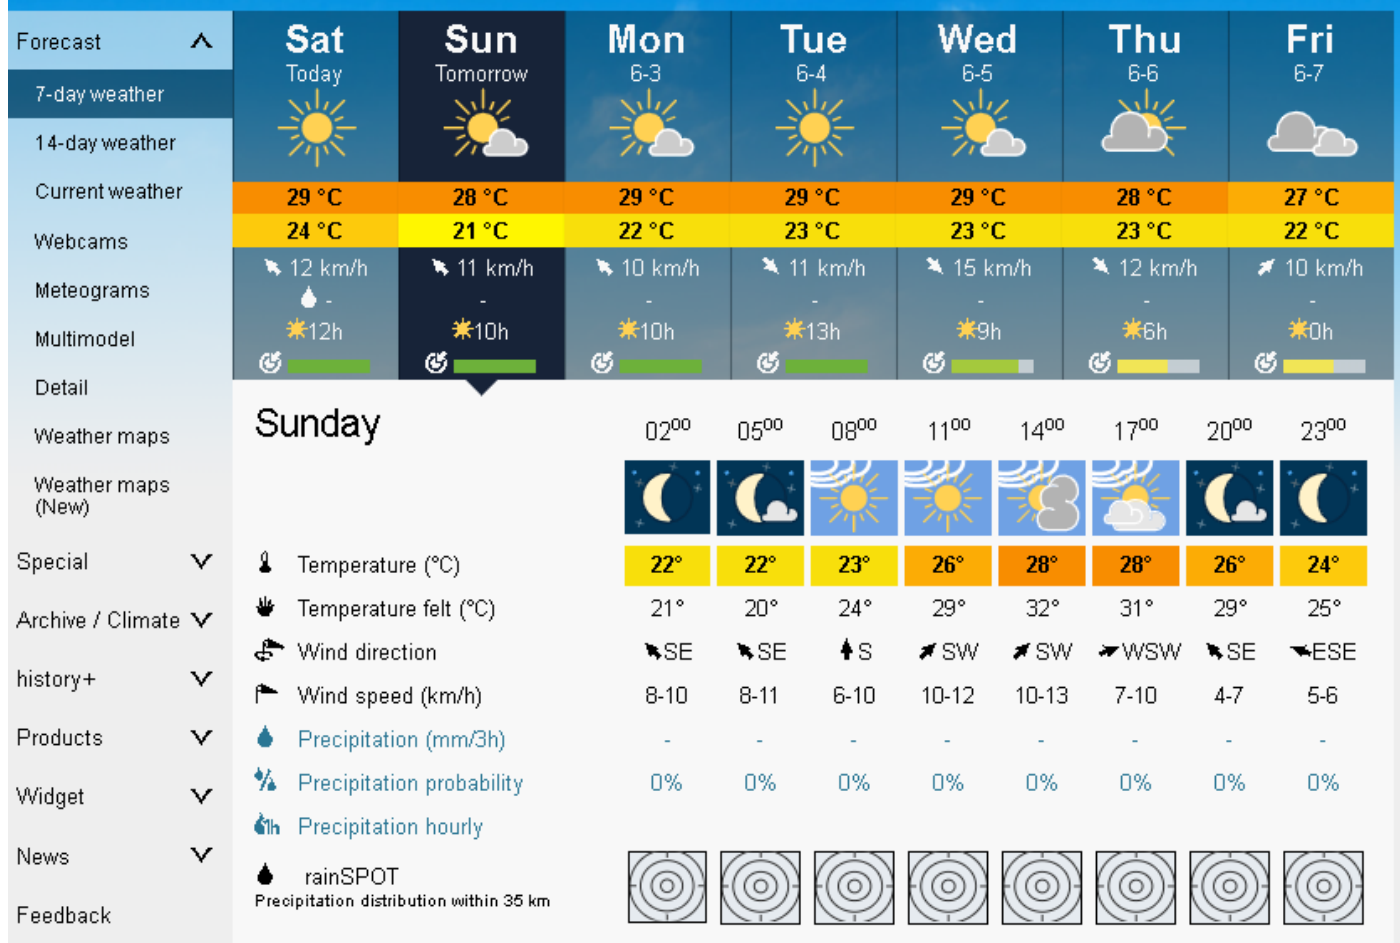

Daily Fire Risk Bulletin – Civil Defence