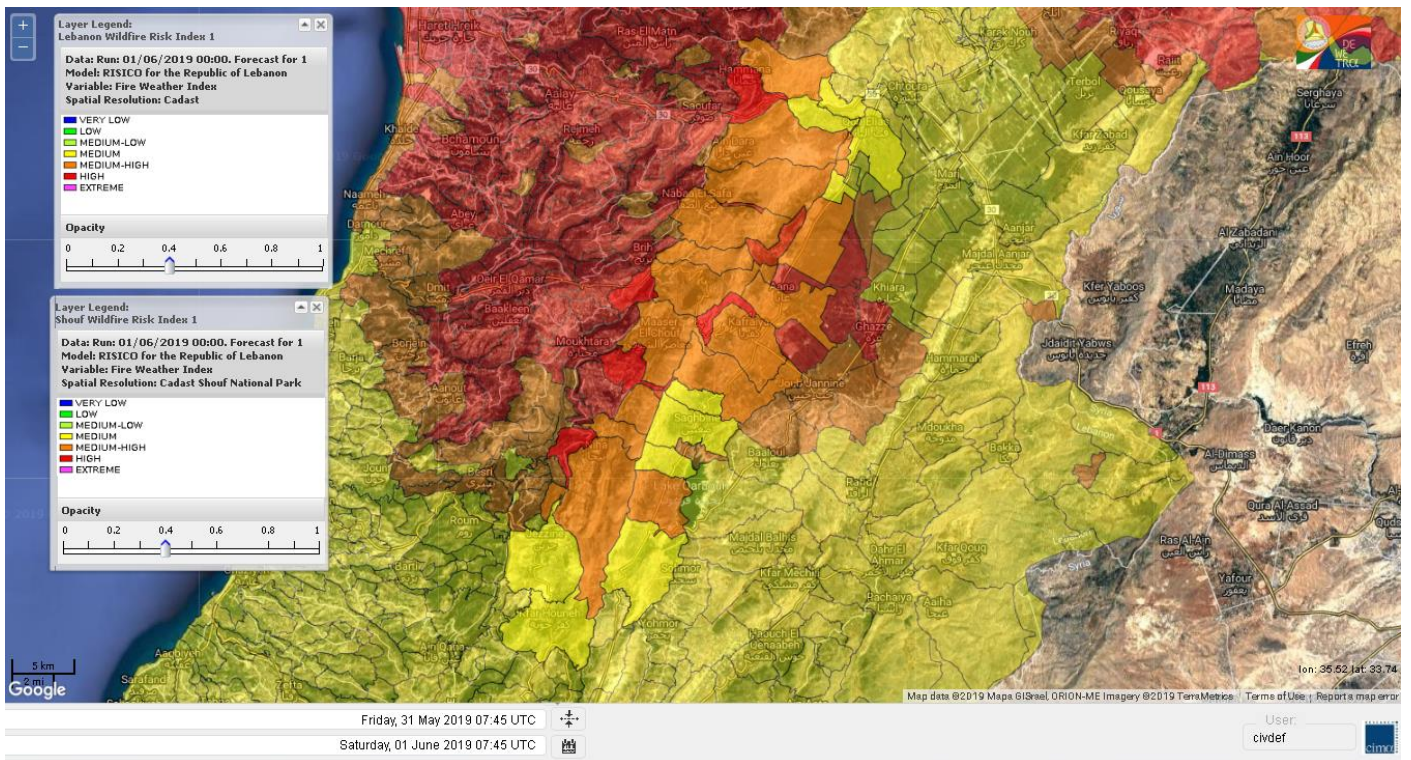

Shouf Biosphere Reserve Forecast for 1 June 2019