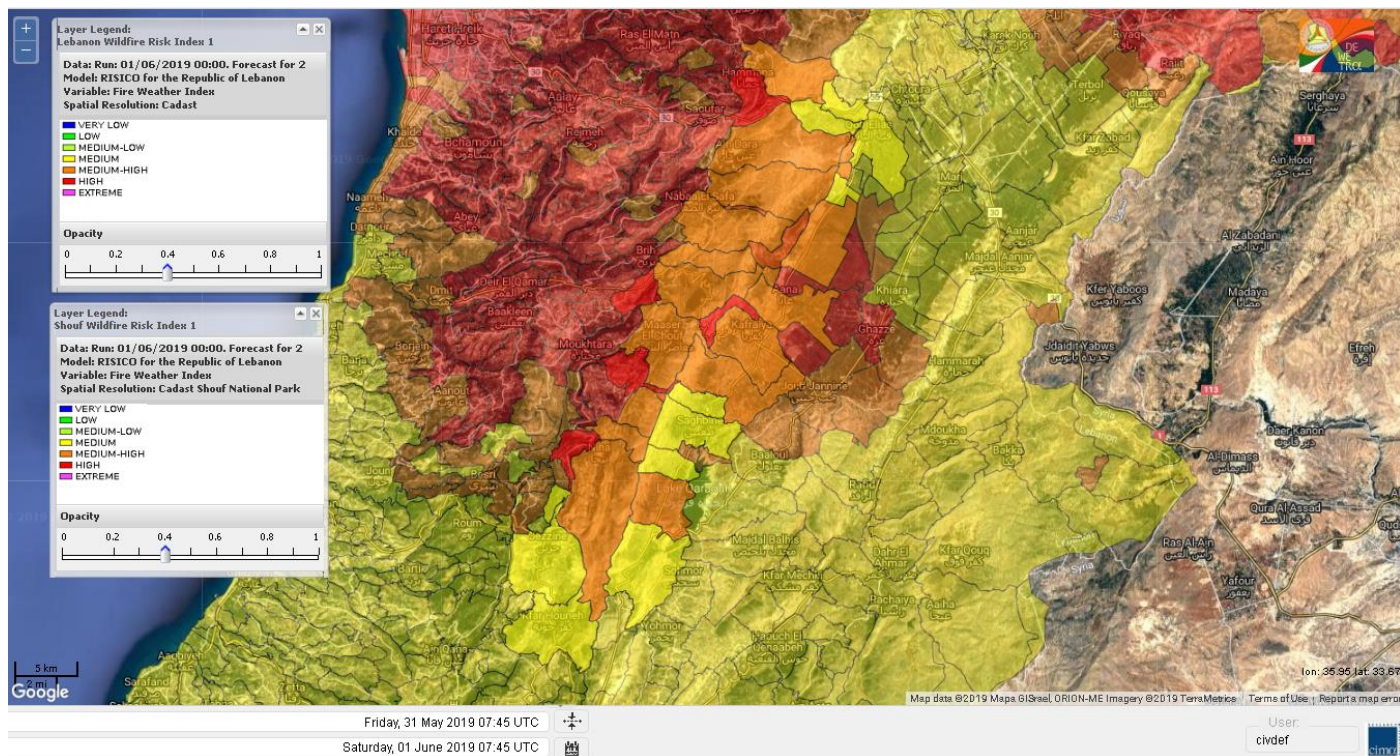

Shouf Biosphere Reserve Forecast for 2 June 2019