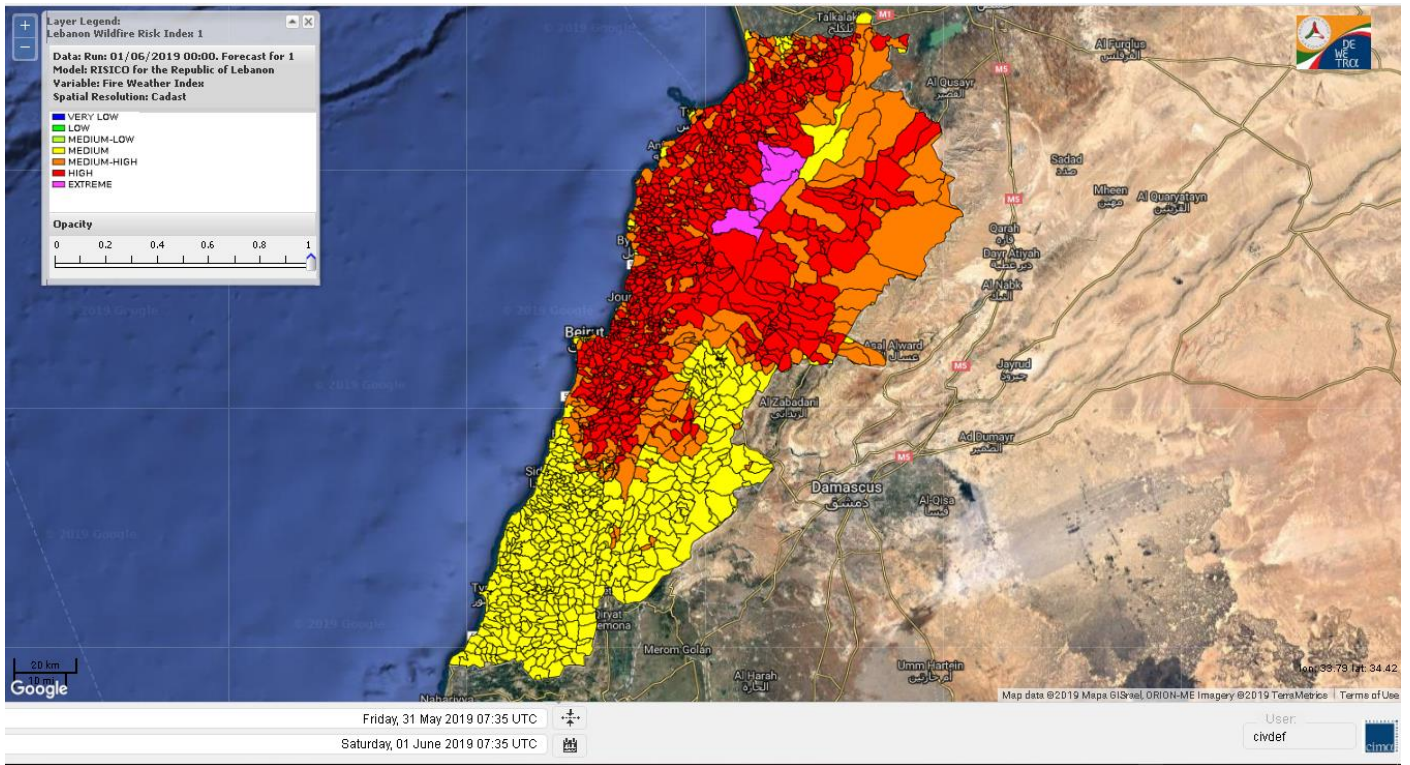

Lebanon for 1 June 2019