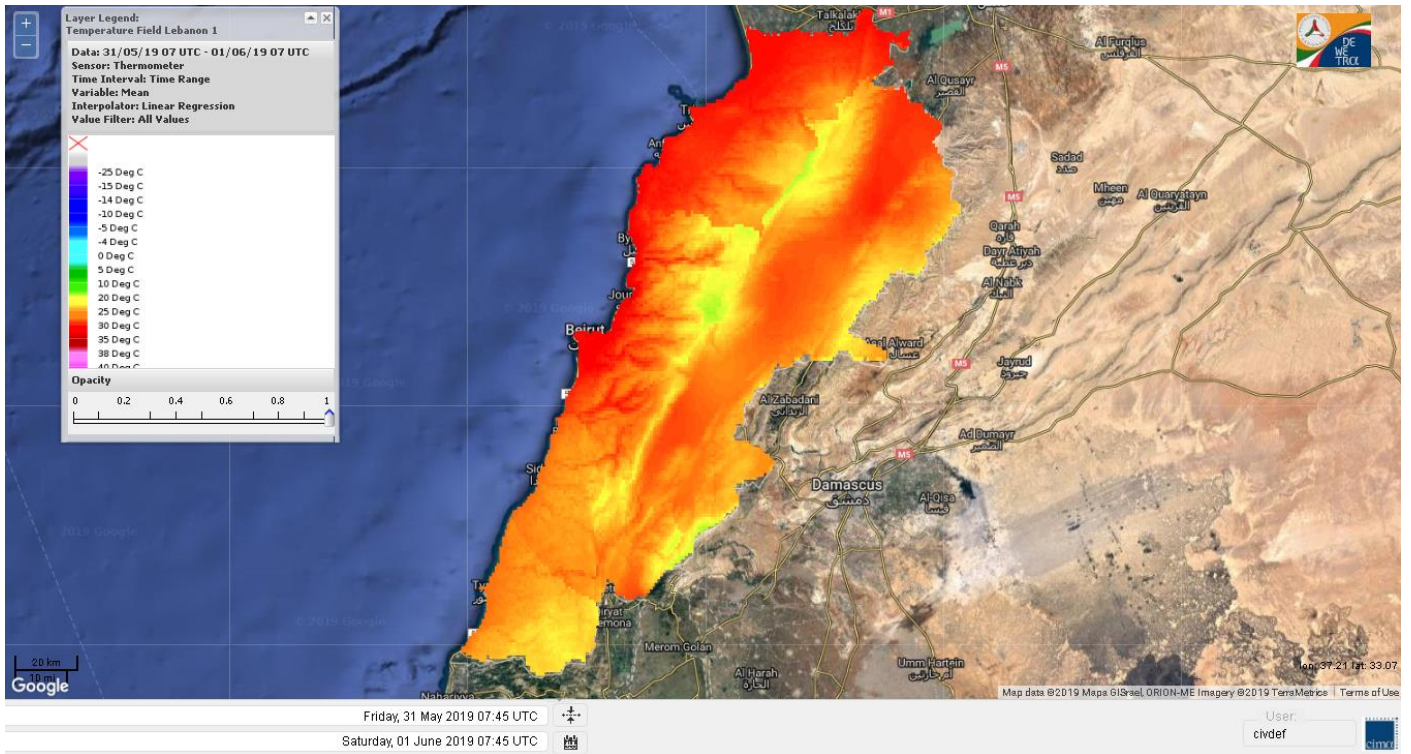

Lebanon temperature for 1 June 2019