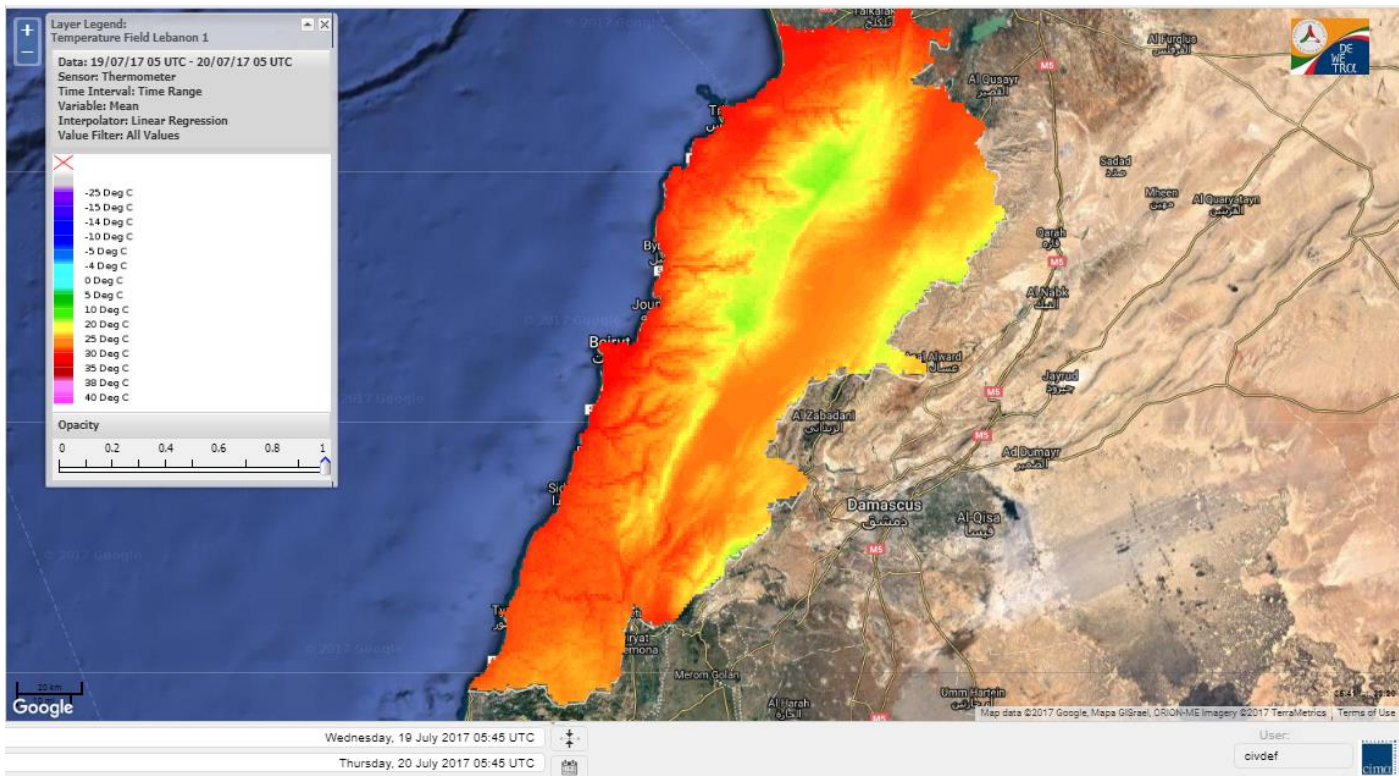

Lebanon temperature for 20 Jul 2017