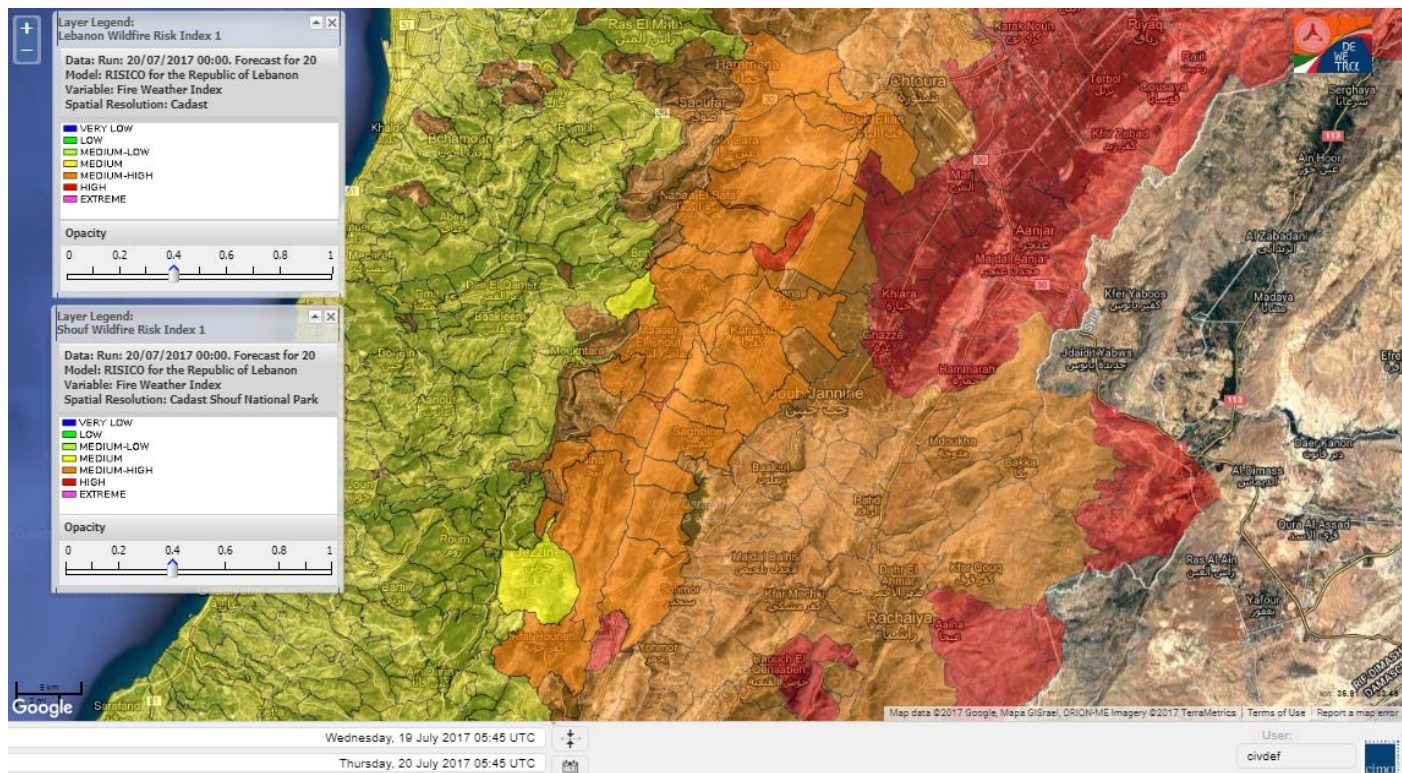

Shouf Biosphere Reserve Forecast for 20 Jul 2017