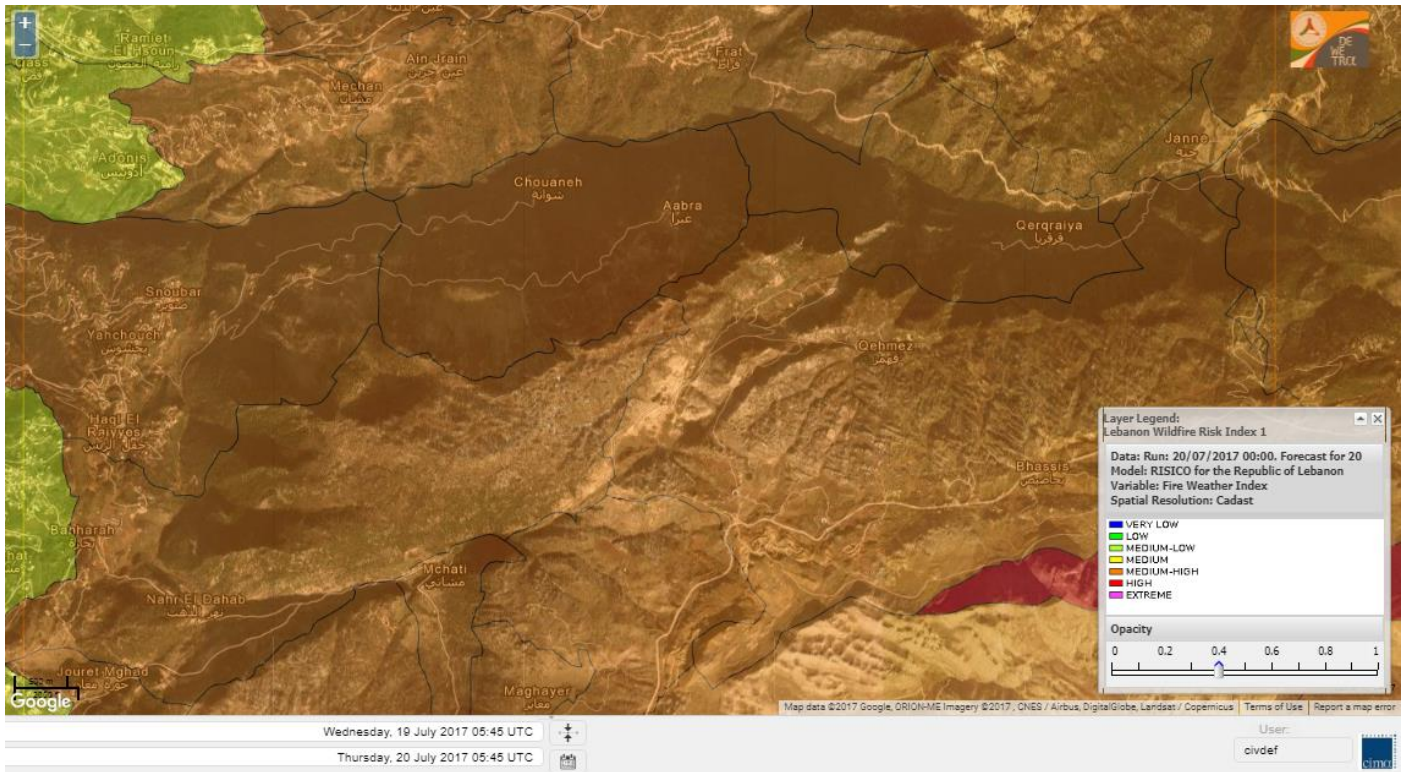

Jabal Moussa Reserve Forecast for 20 Jul 2017