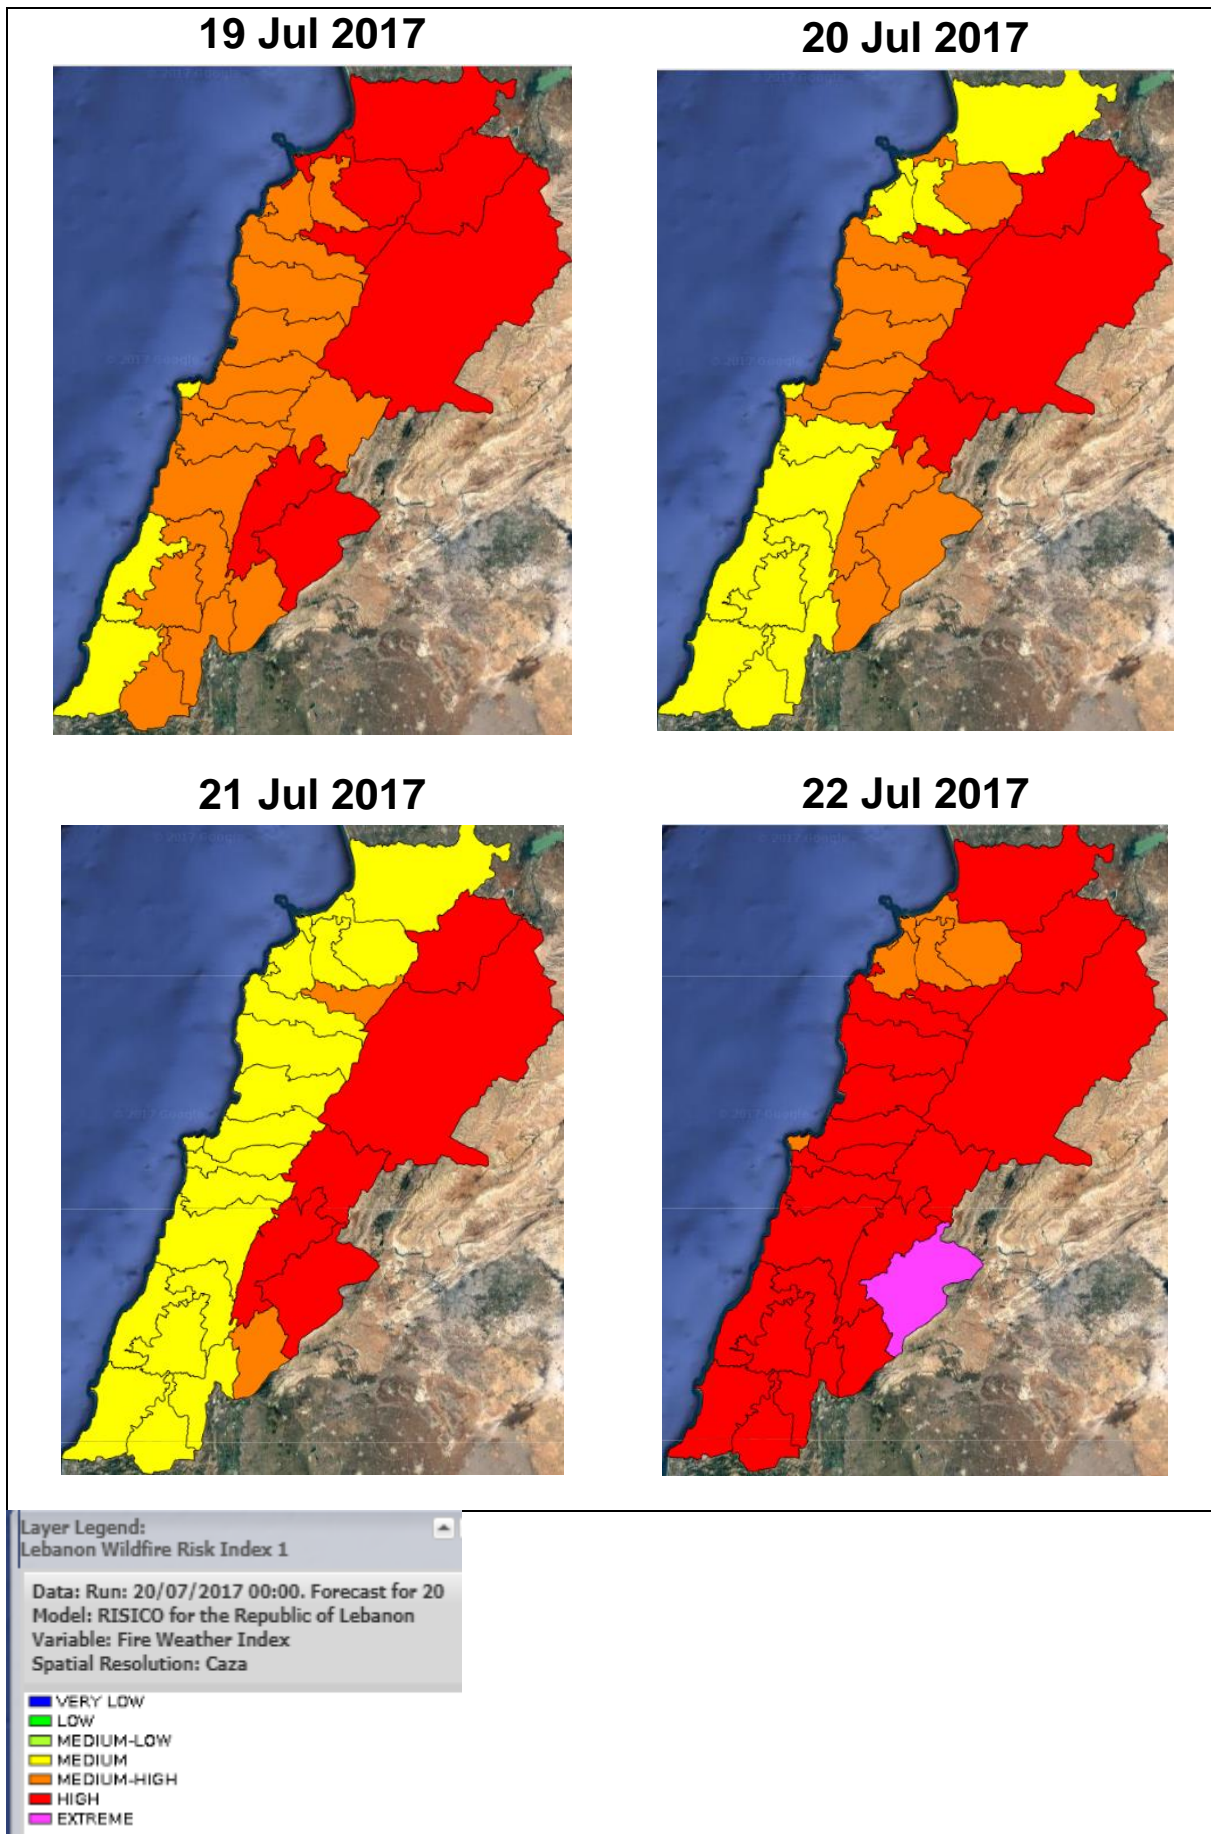

FIRE RISK INDEX