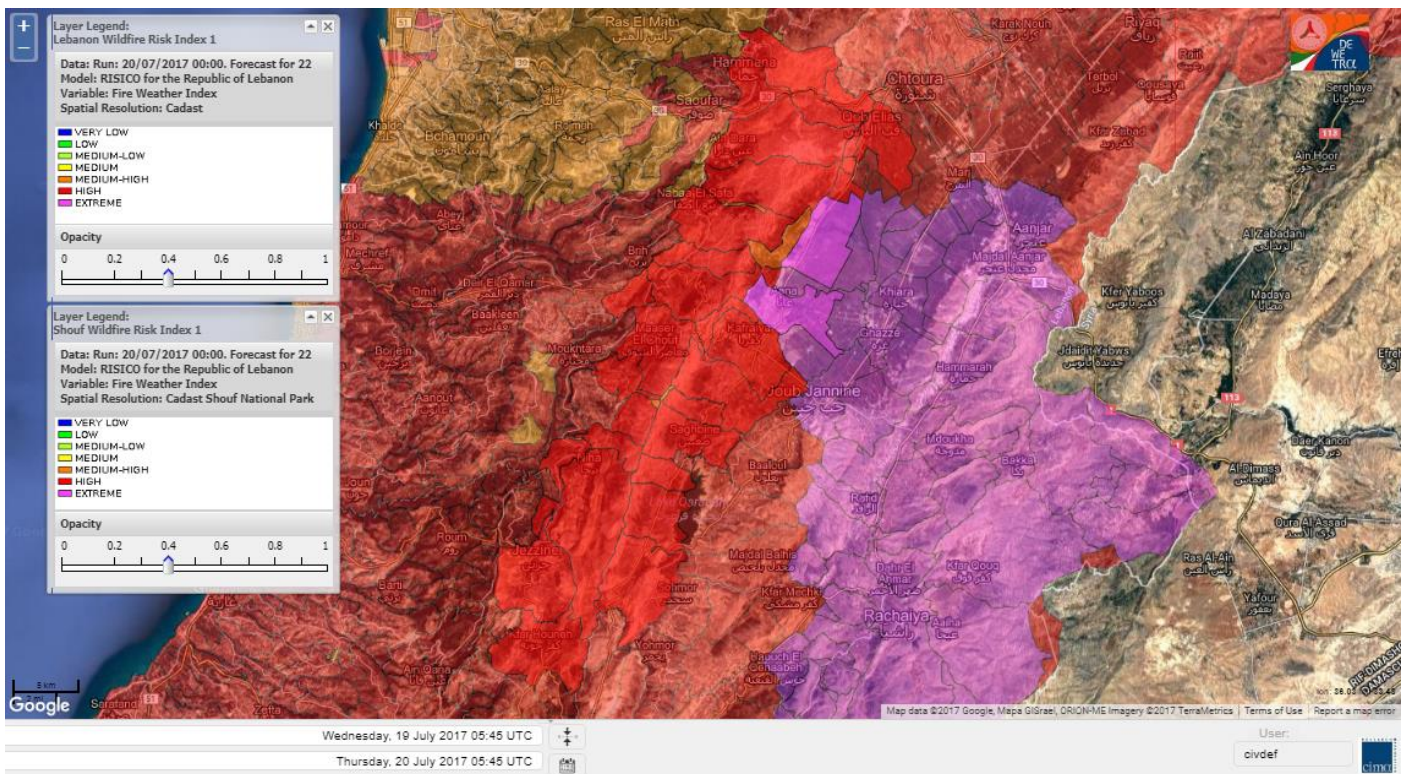

Shouf Biosphere Reserve Forecast for 22 Jul 2017