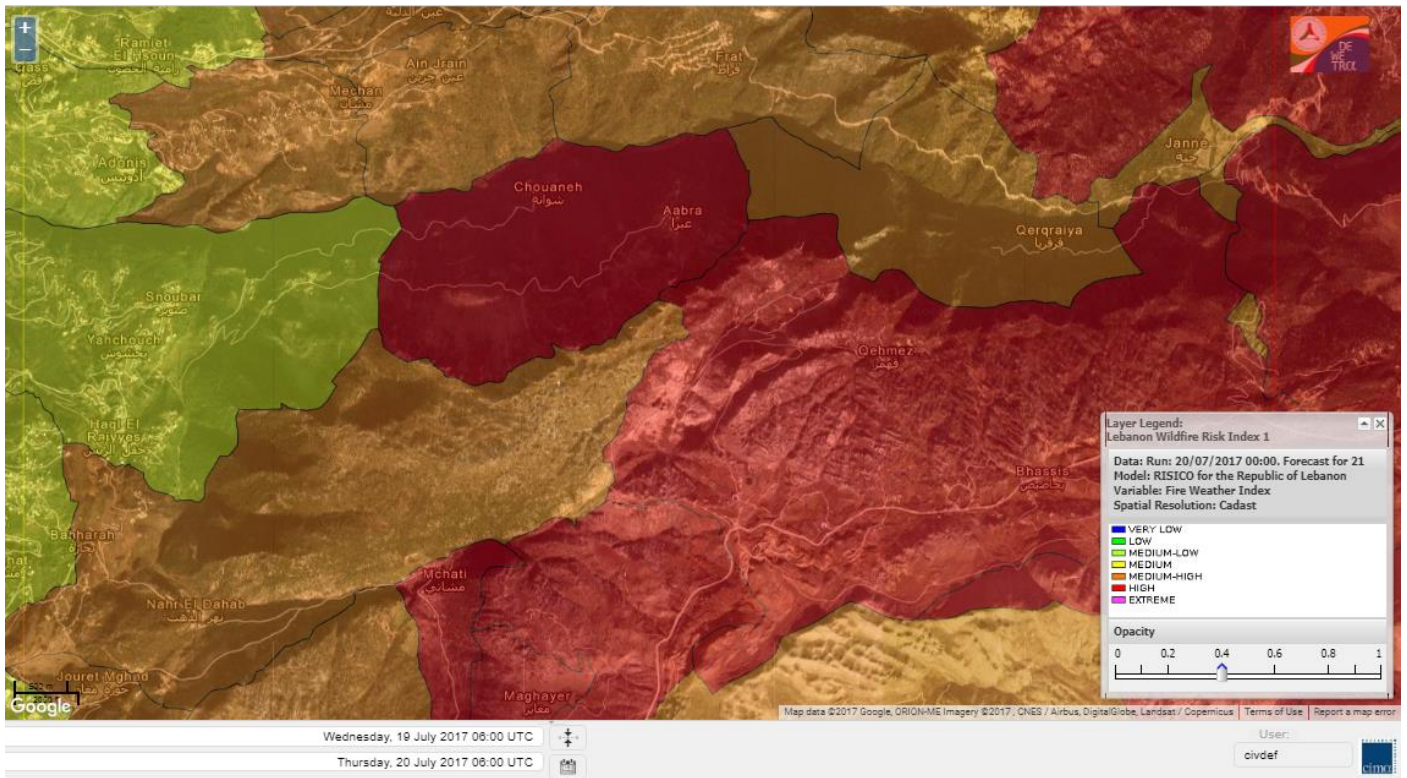

Jabal Moussa Reserve Forecast for 21 Jul 2017