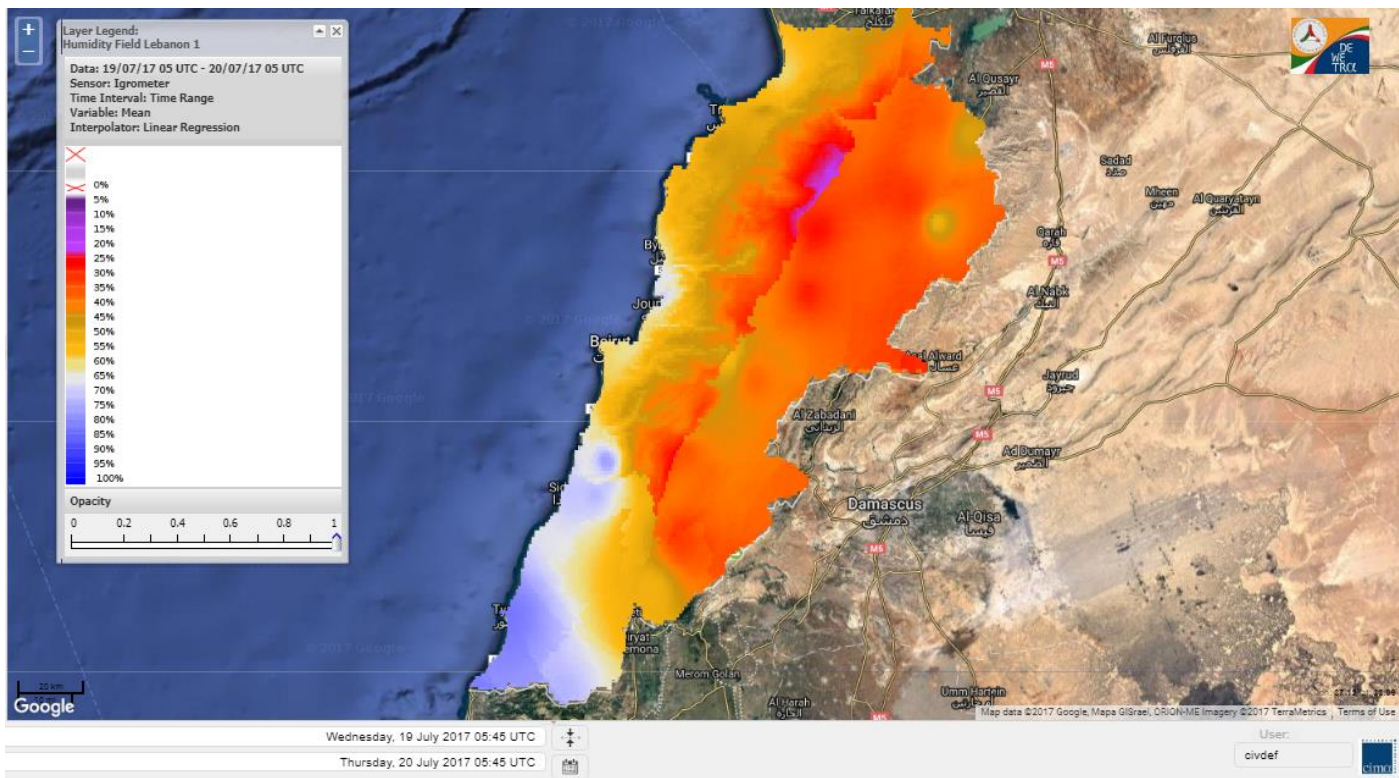

Beirut, 20 July 2017

FIRE RISK INDEX

Lebanon temperature for 20 Jul 2017

Lebanon humidity for 20 Jul 2017

Lebanon for 20 Jul 2017

Lebanon for 21 Jul 2017

Lebanon for 22 Jul 2017

Shouf Biosphere Reserve Forecast for 20 Jul 2017