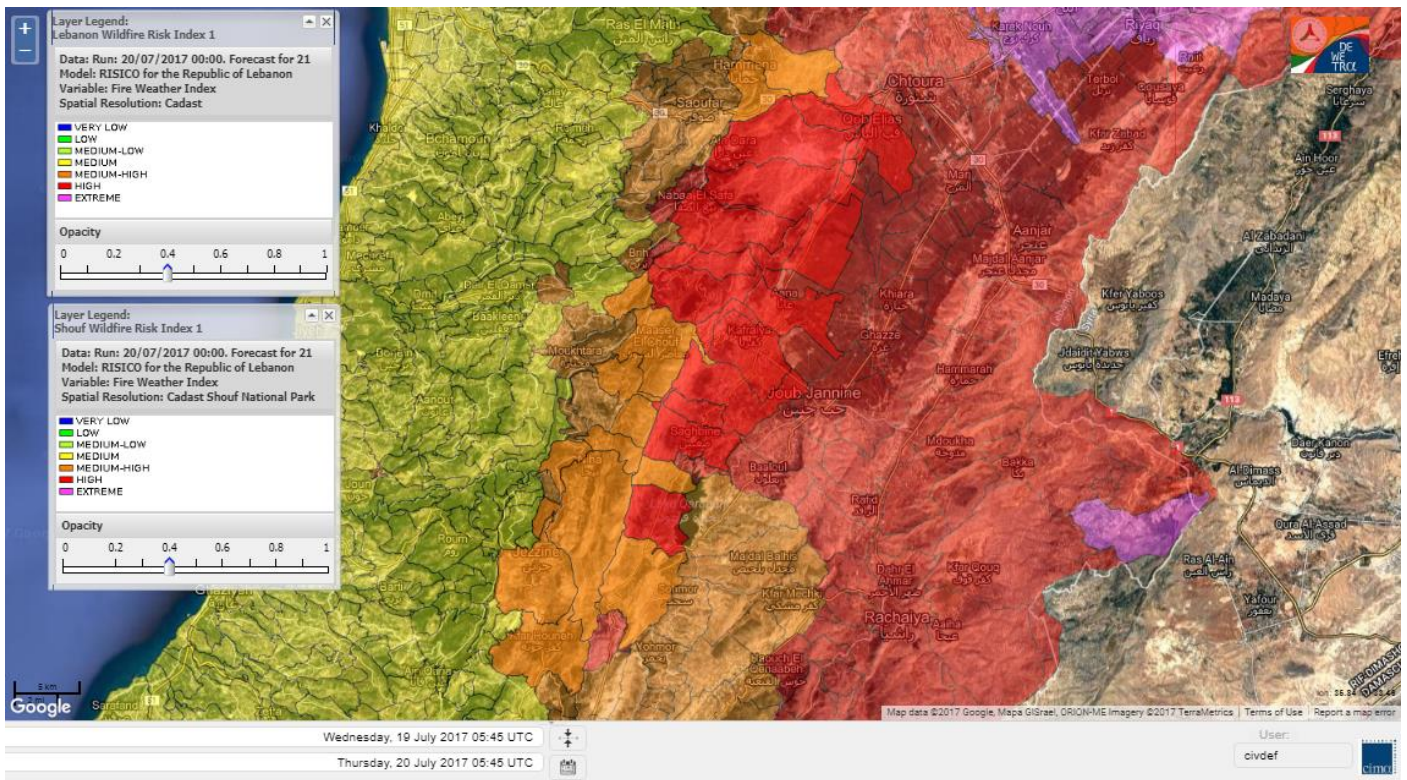

Shouf Biosphere Reserve Forecast for 21 Jul 2017