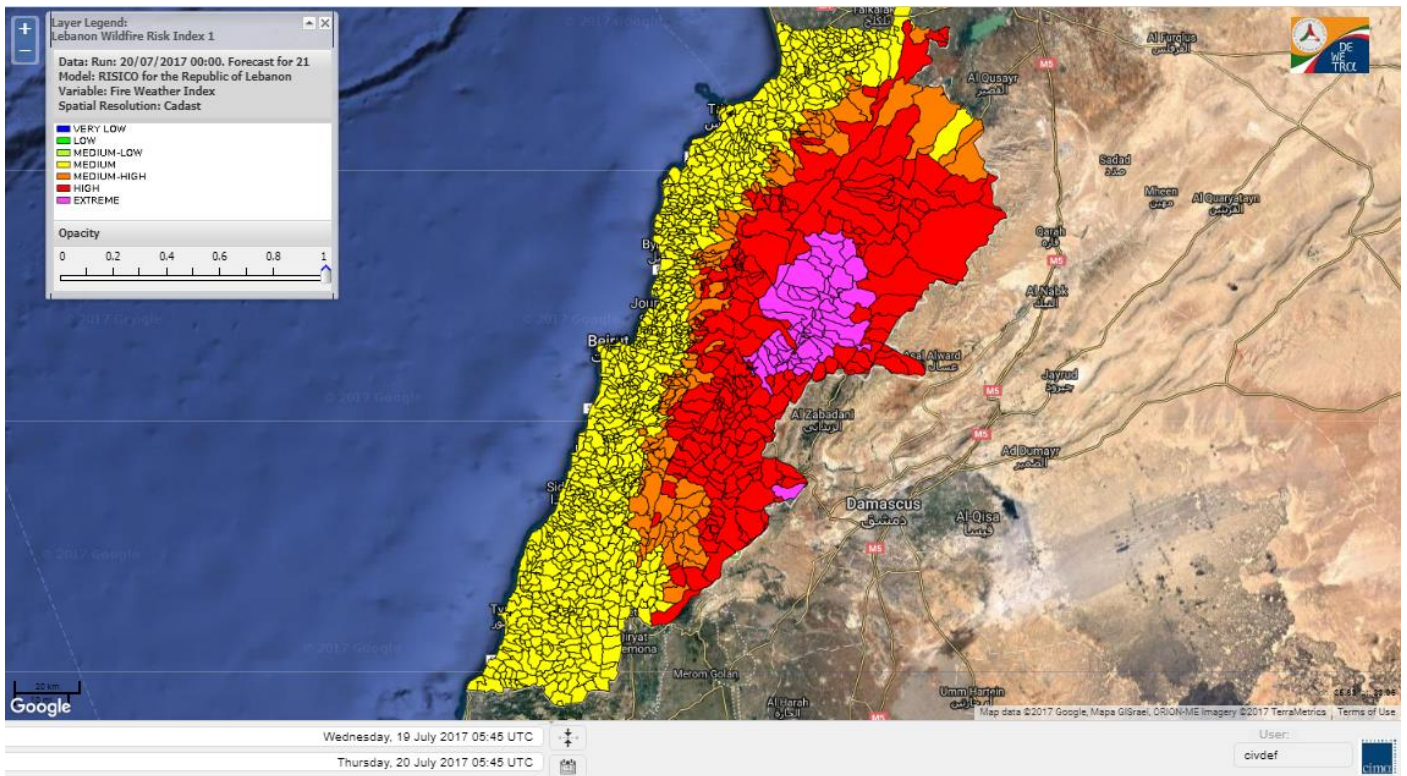

Lebanon for 21 Jul 2017