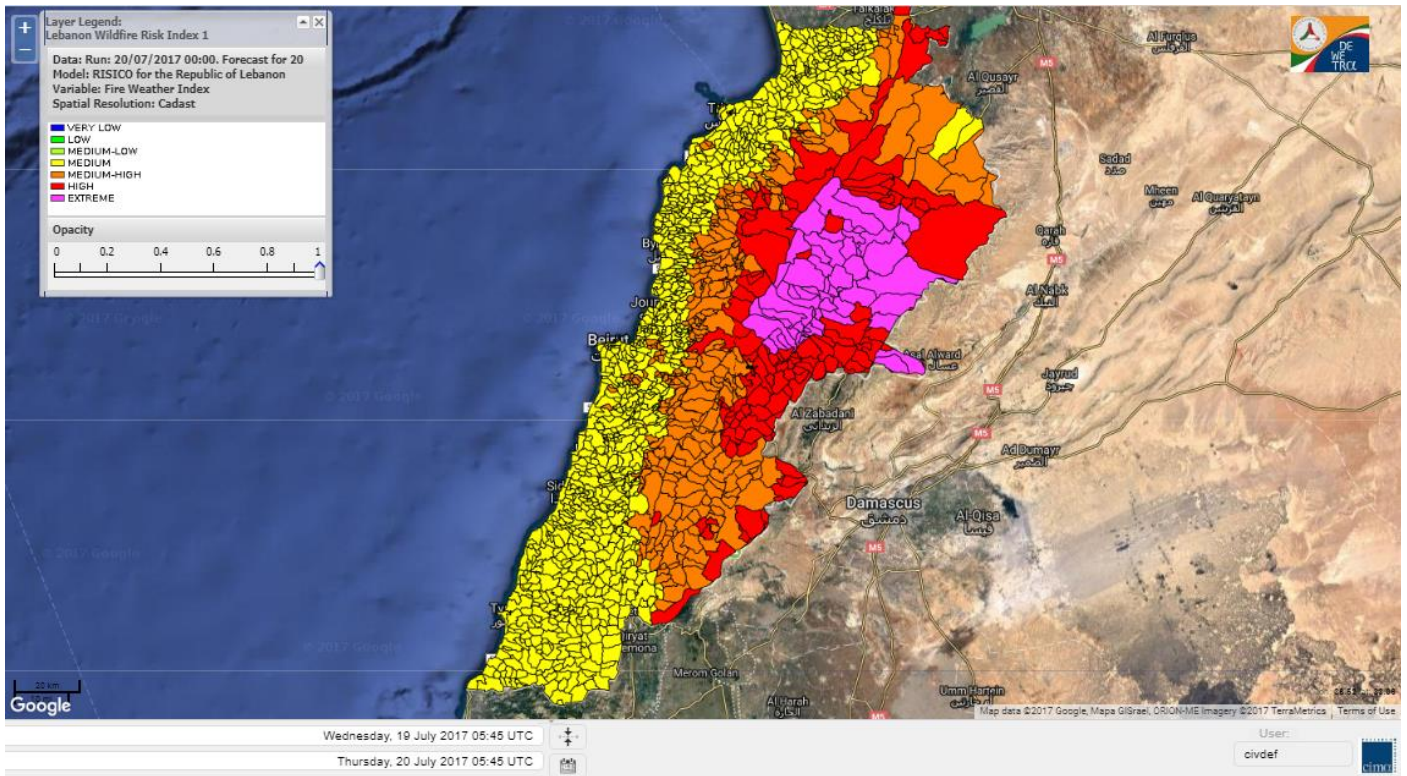

Lebanon for 20 Jul 2017