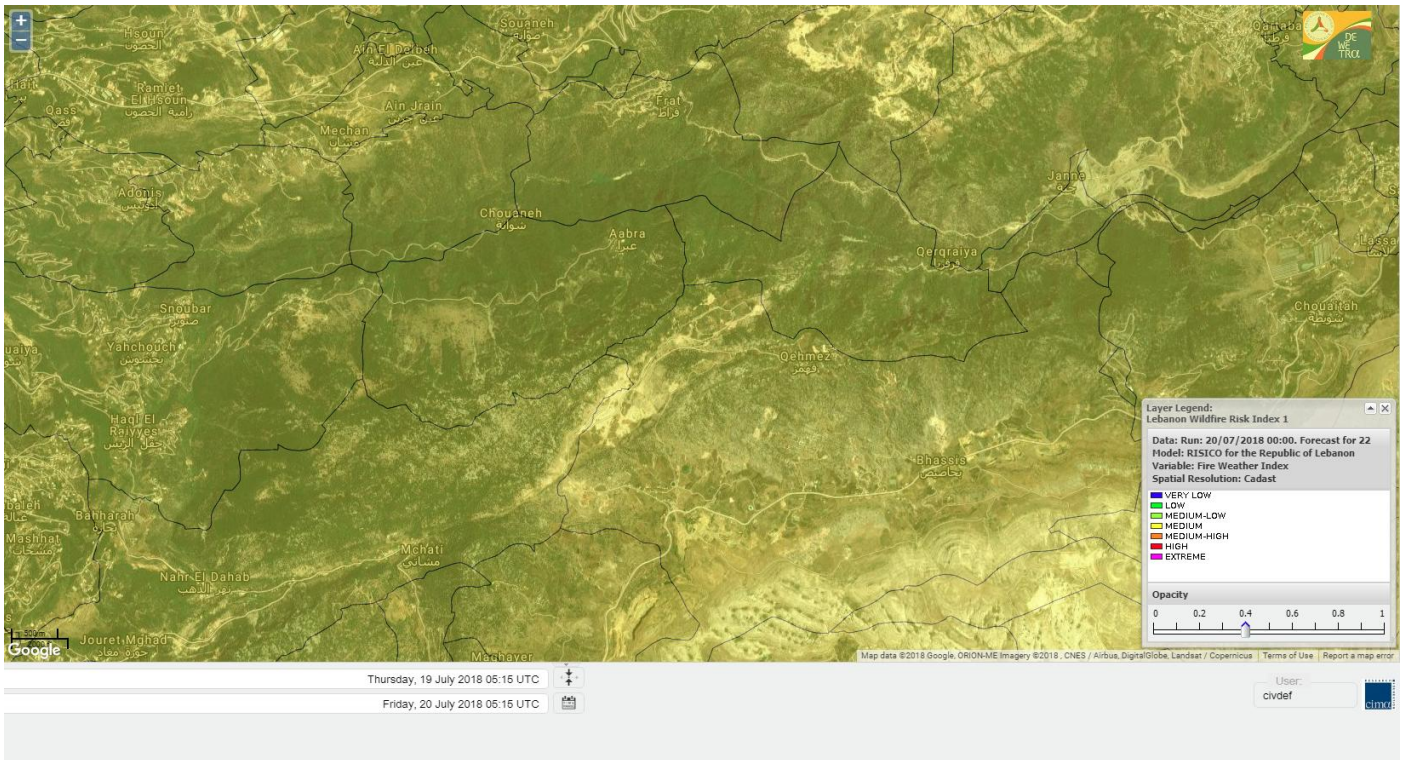

Jabal Moussa Reserve Forecast for 22 July 2018