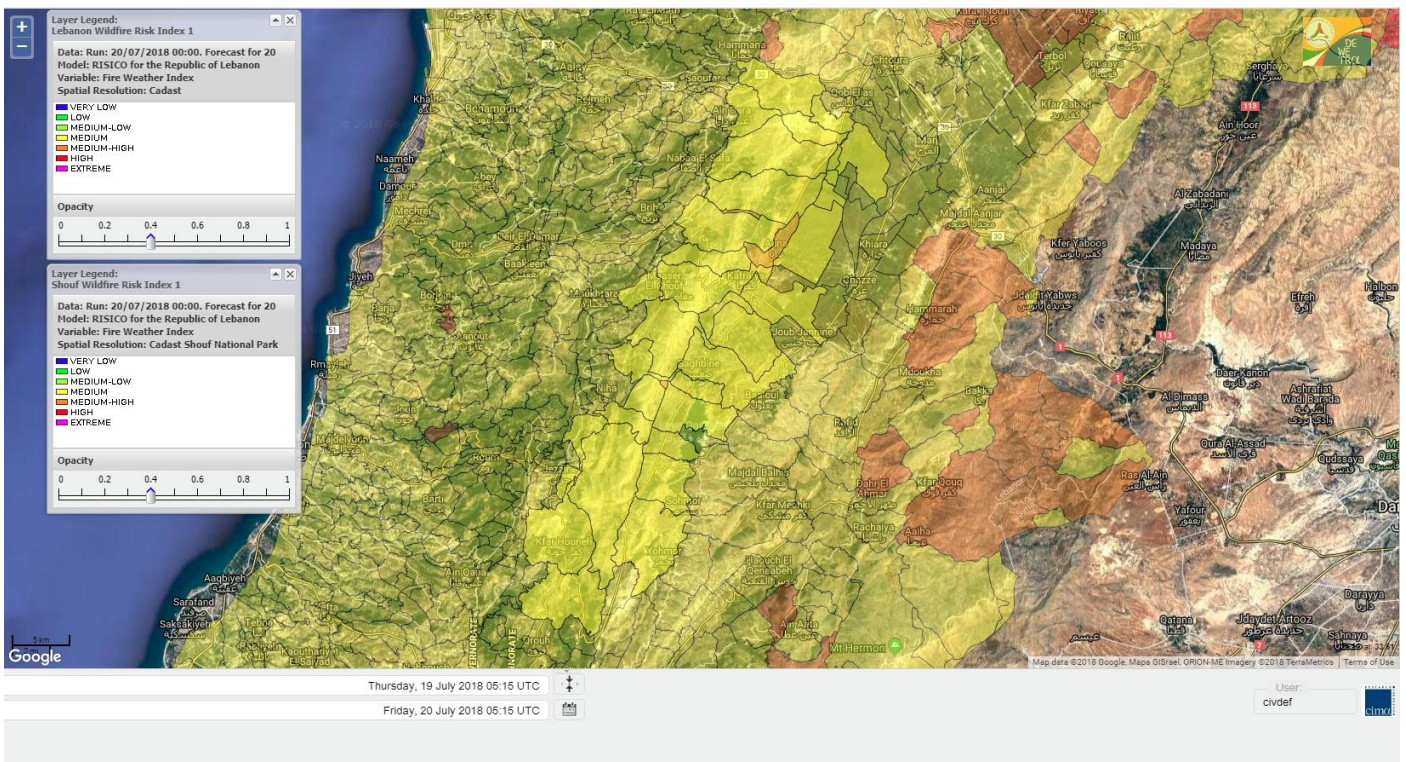

Shouf Biosphere Reserve Forecast for 20 July 2018