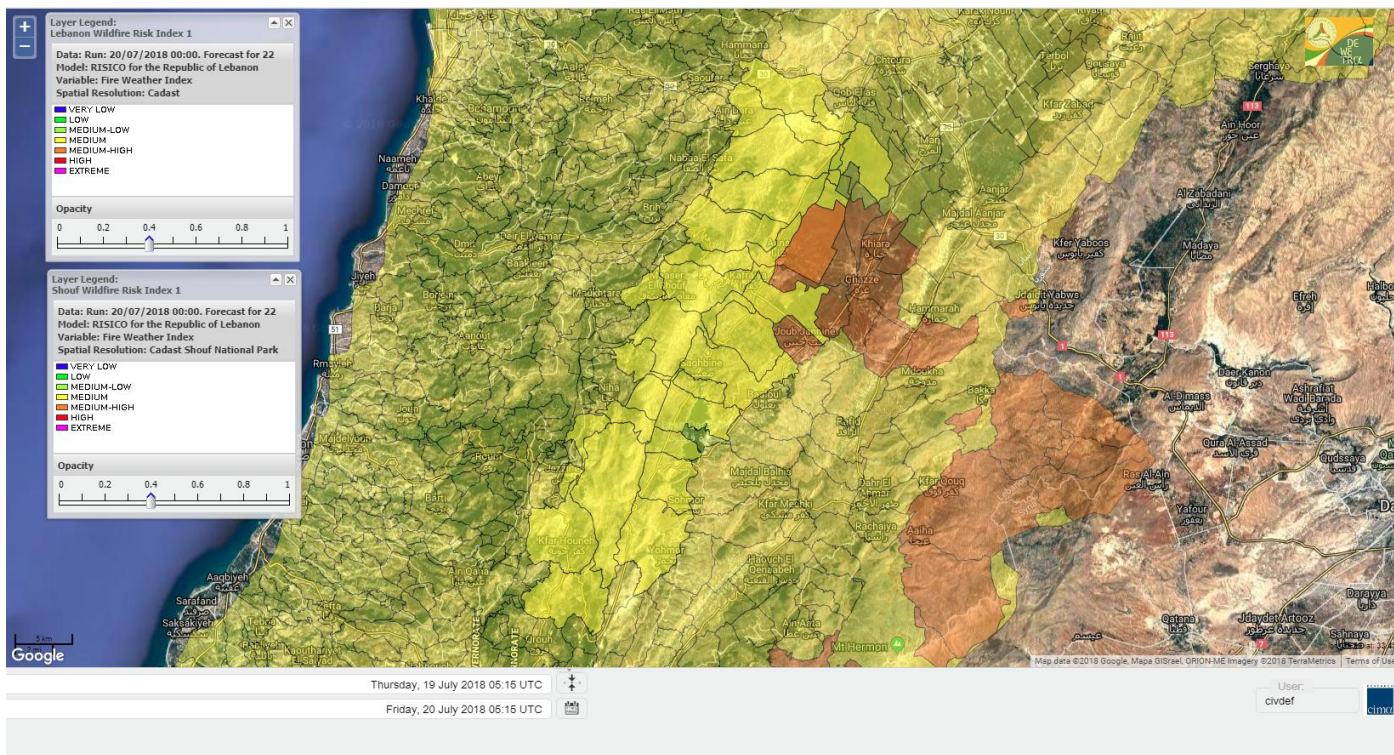

Lebanon for 22 July 2018

Shouf Biosphere Reserve Forecast for 20 July 2018

Shouf Biosphere Reserve Forecast for 21 July 2018

Shouf Biosphere Reserve Forecast for 22 July 2018

Jabal Moussa Reserve Forecast for 20 July 2018