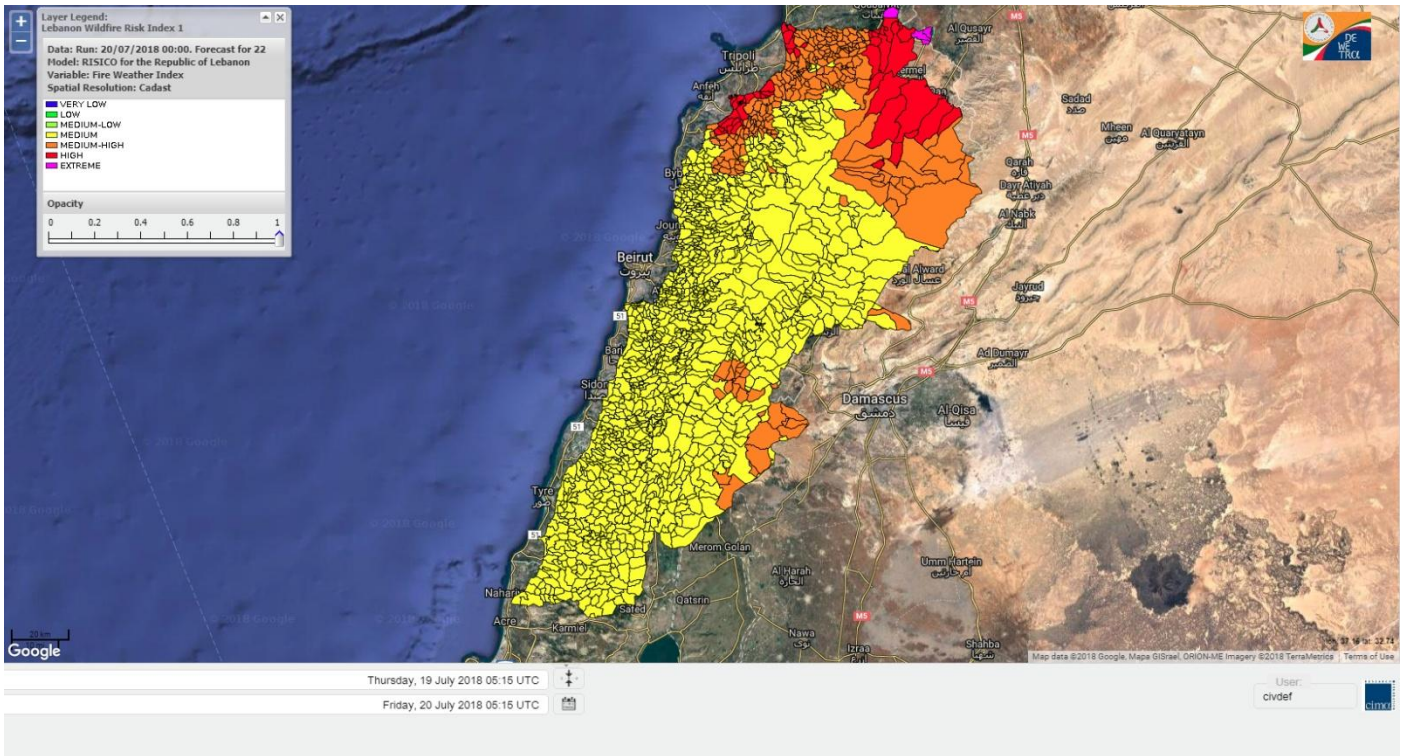

Lebanon for 22 July 2018