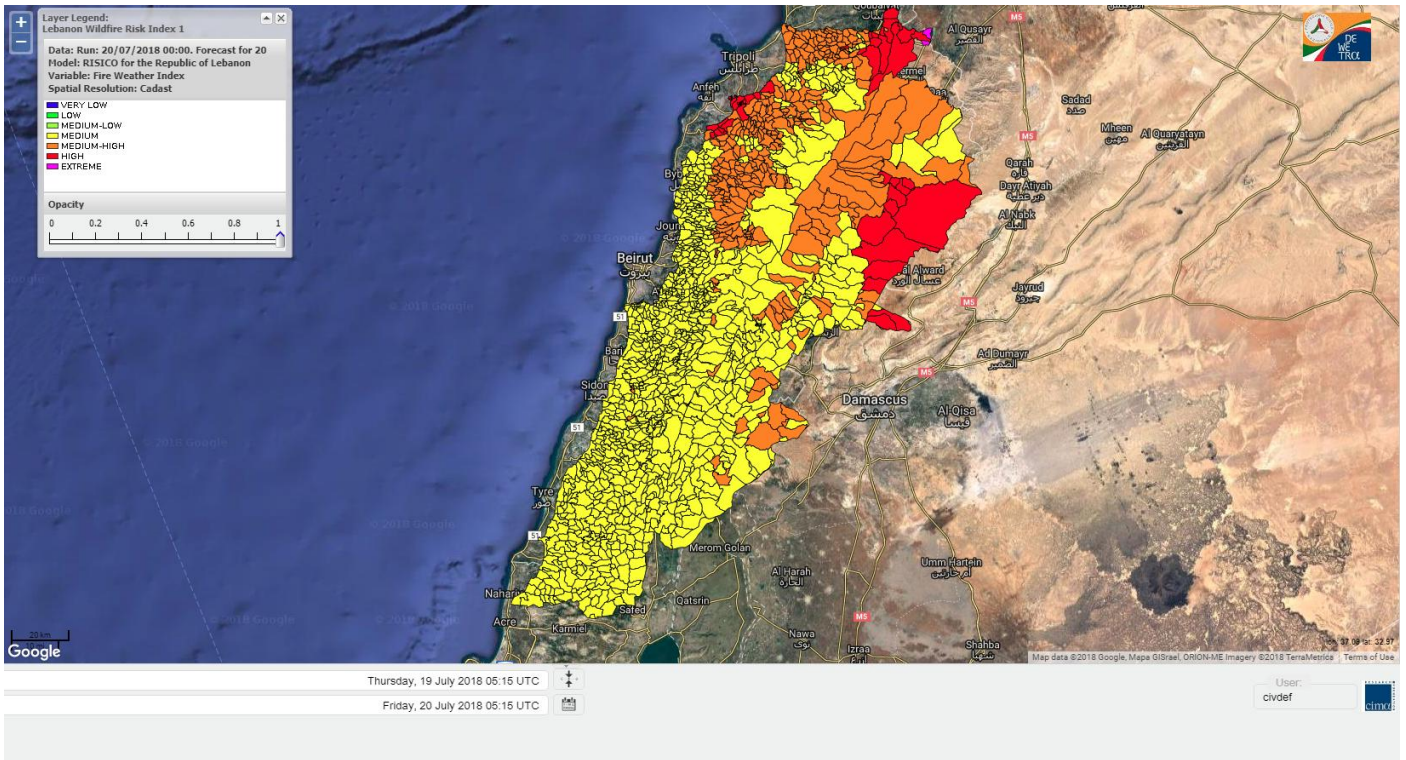

Lebanon for 20 July 2018