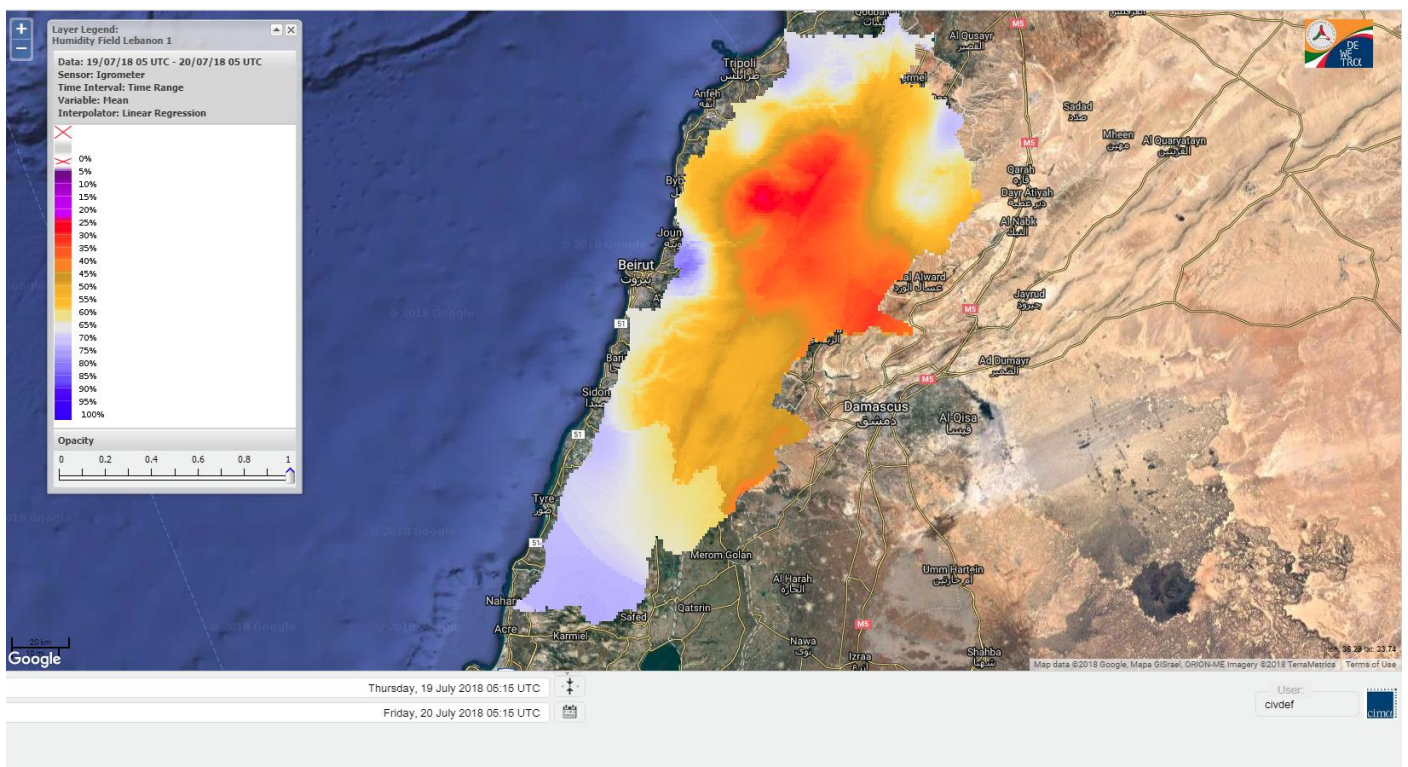

Lebanon humidity for Lebanon 20 July 2018