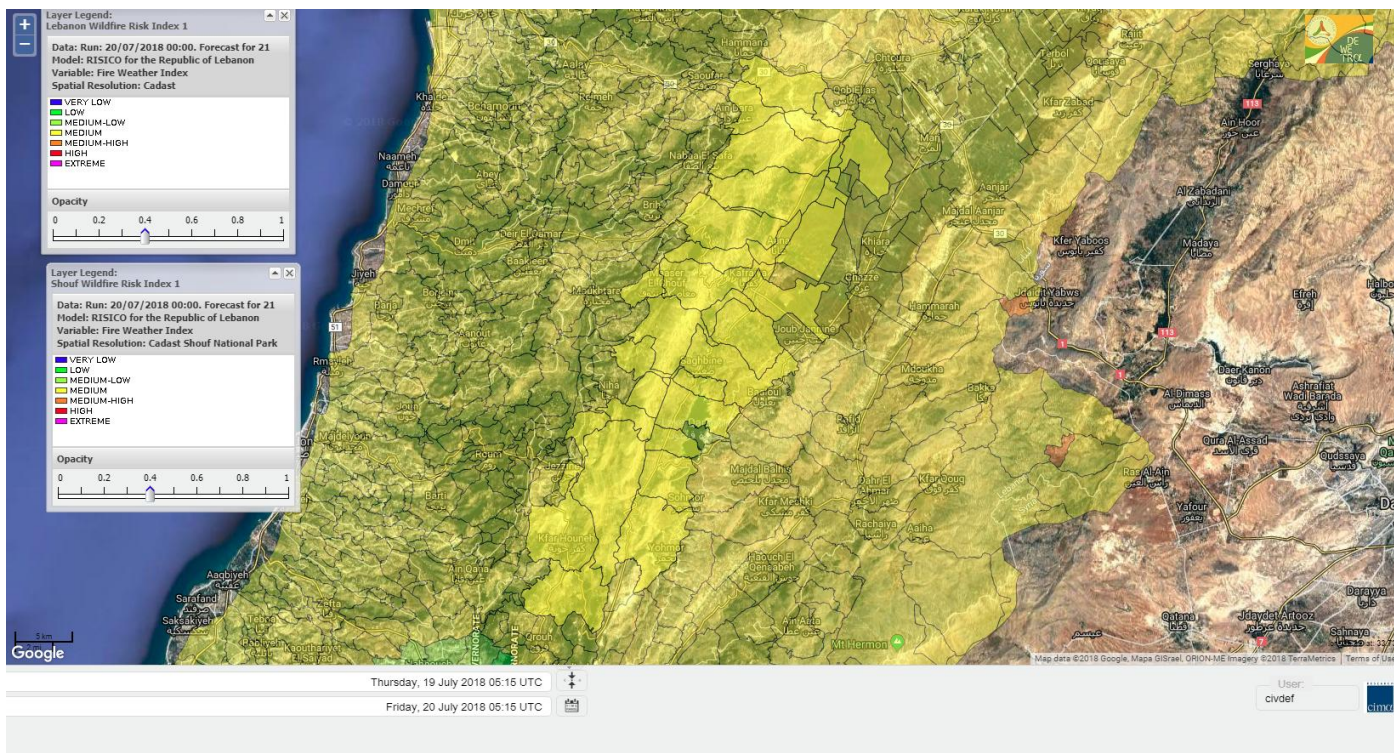

Shouf Biosphere Reserve Forecast for 21 July 2018