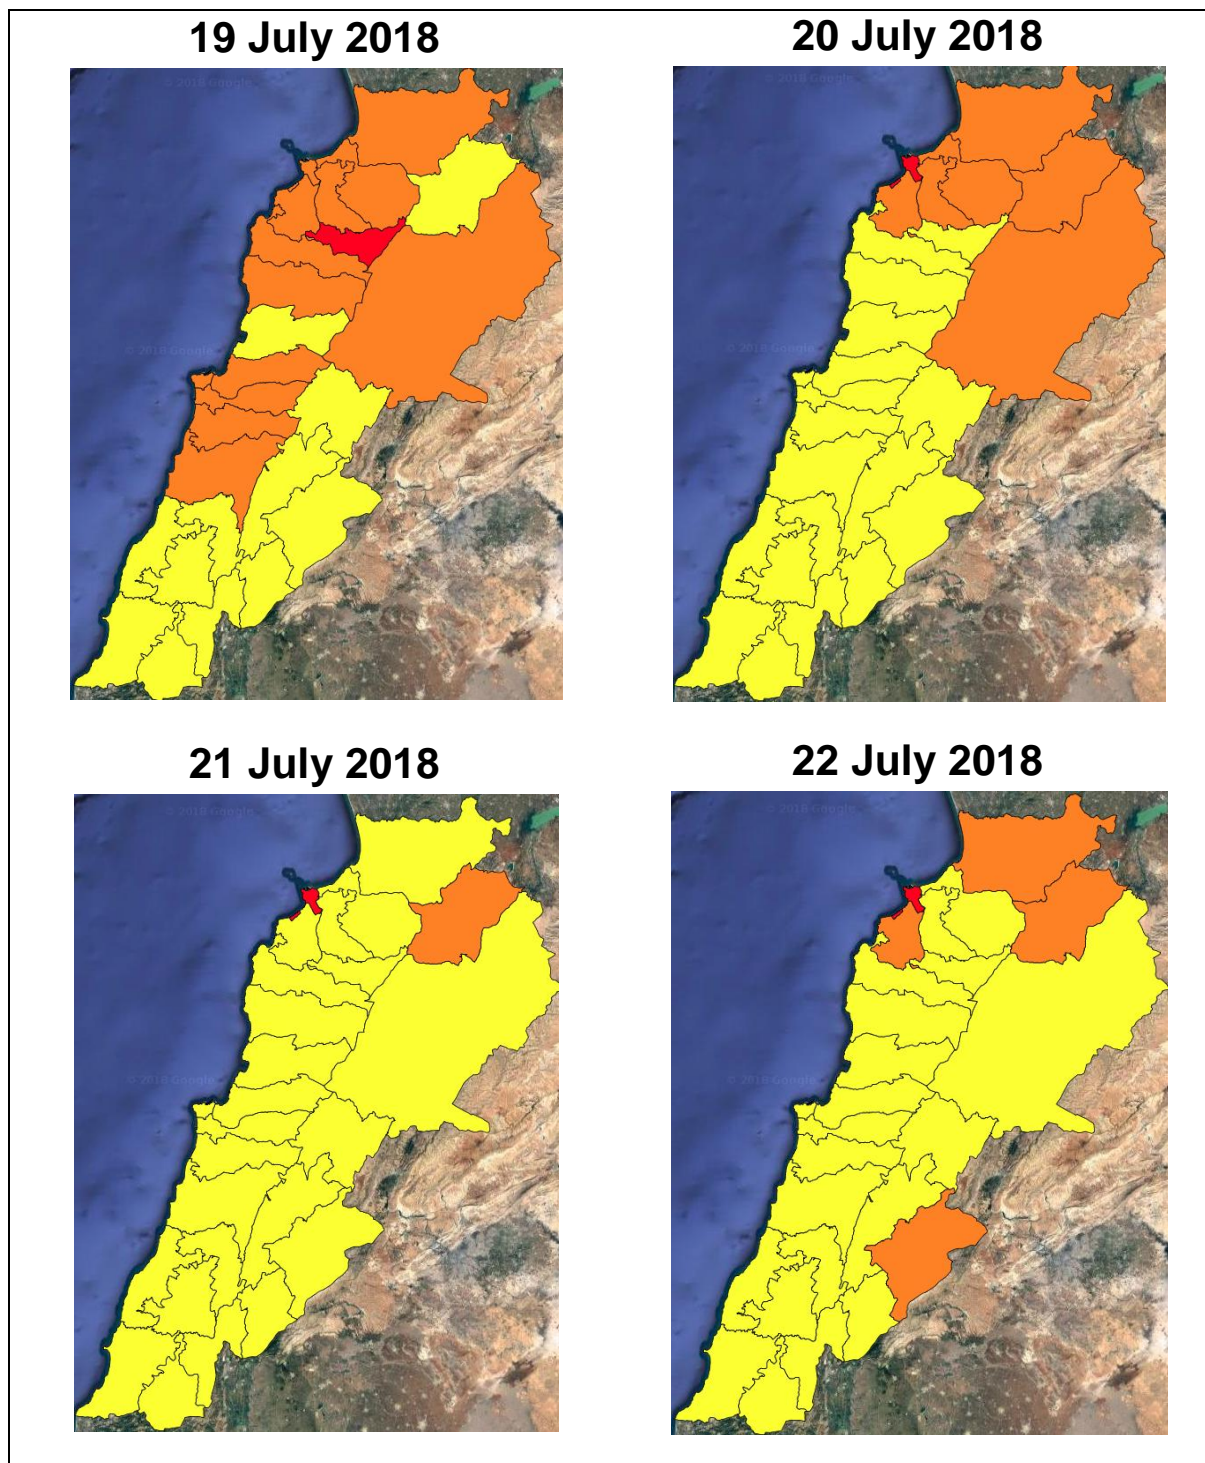

FIRE RISK INDEX

Layer Legend:
Lebanon Wildfire Risk Index 1

Data: Run: 20/07/2018 00:00. Forecast for 20
Model: RISICO for the Republic of Lebanon
Variable: Fire Weather Index
Spatial Resolution: Caza

- VERY LOW
- LOW
- MEDIUM-LOW
- MEDIUM
- MEDIUM-HIGH
- HIGH
- EXTREME