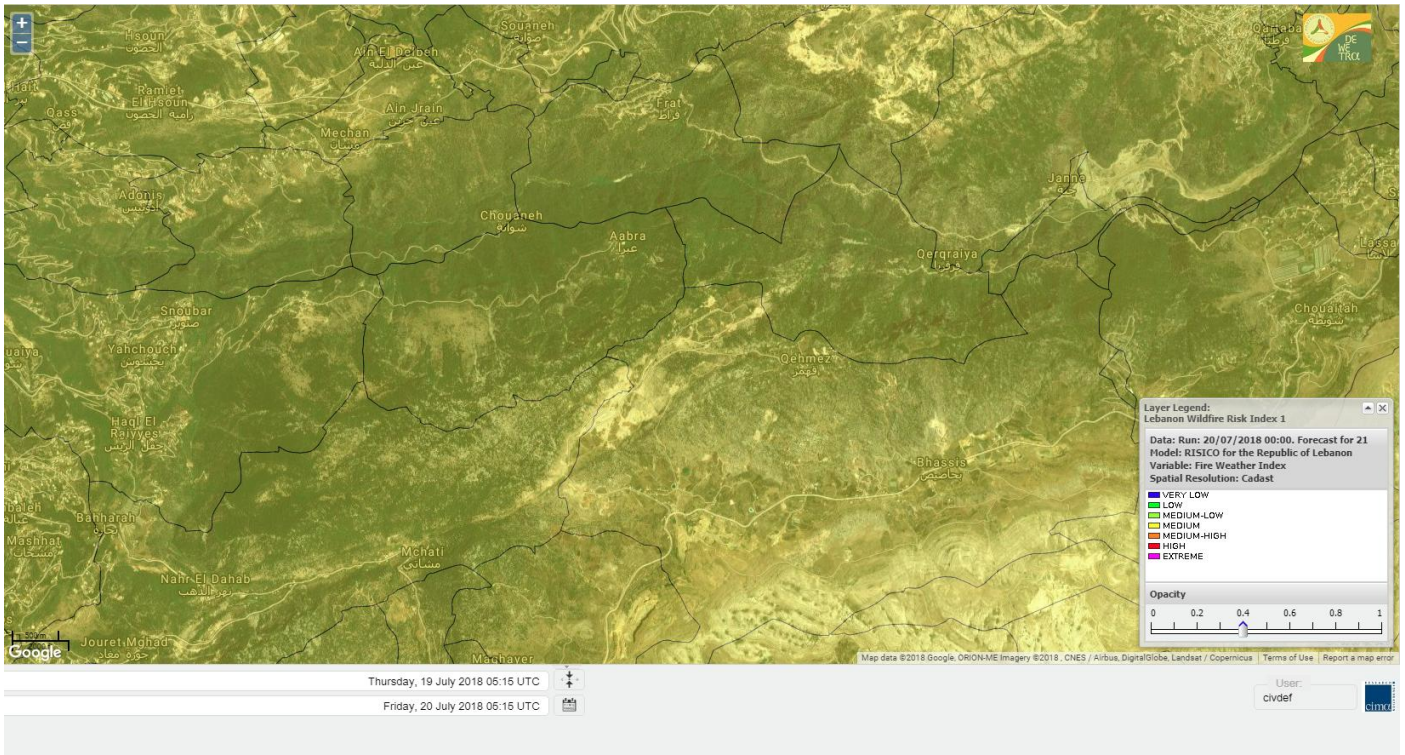

Jabal Moussa Reserve Forecast for 21 July 2018