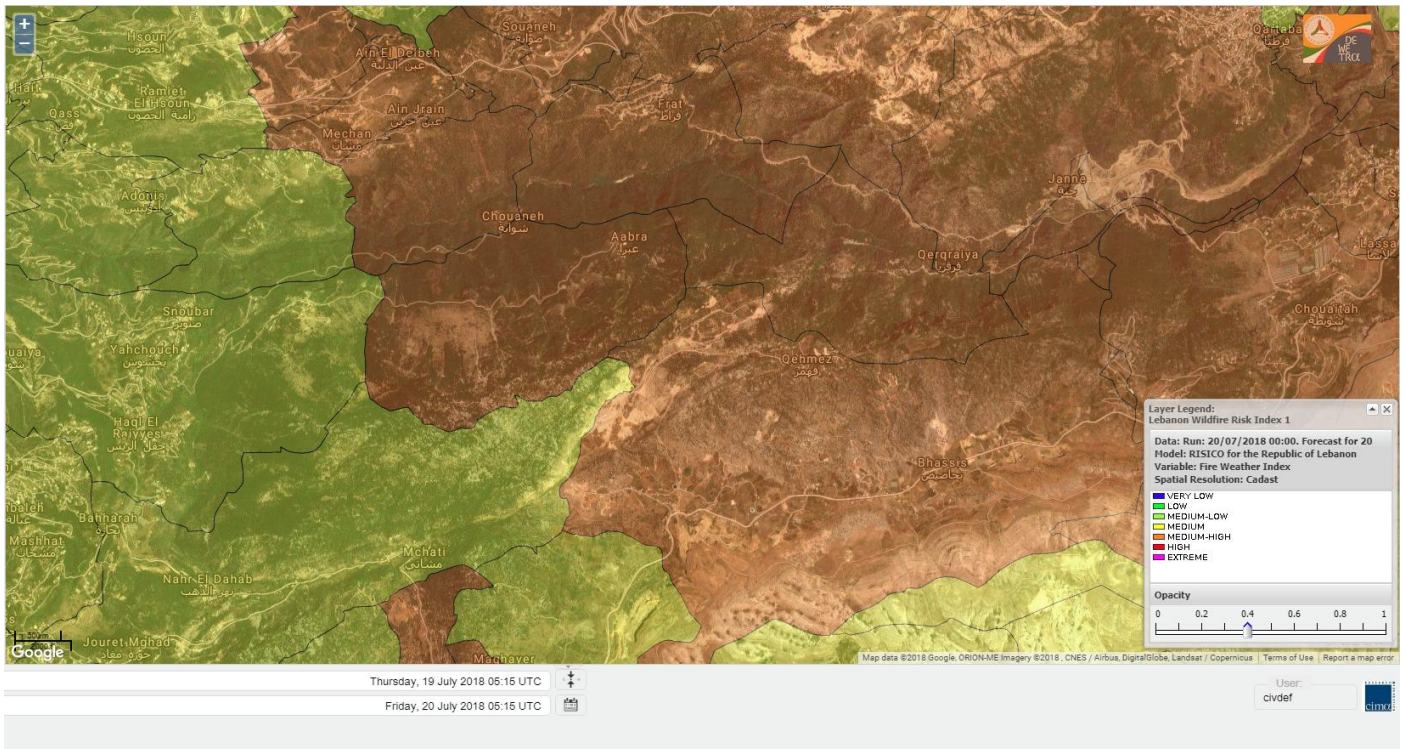

Lebanon for 22 July 2018

Shouf Biosphere Reserve Forecast for 20 July 2018

Shouf Biosphere Reserve Forecast for 21 July 2018

Shouf Biosphere Reserve Forecast for 22 July 2018

Jabal Moussa Reserve Forecast for 20 July 2018