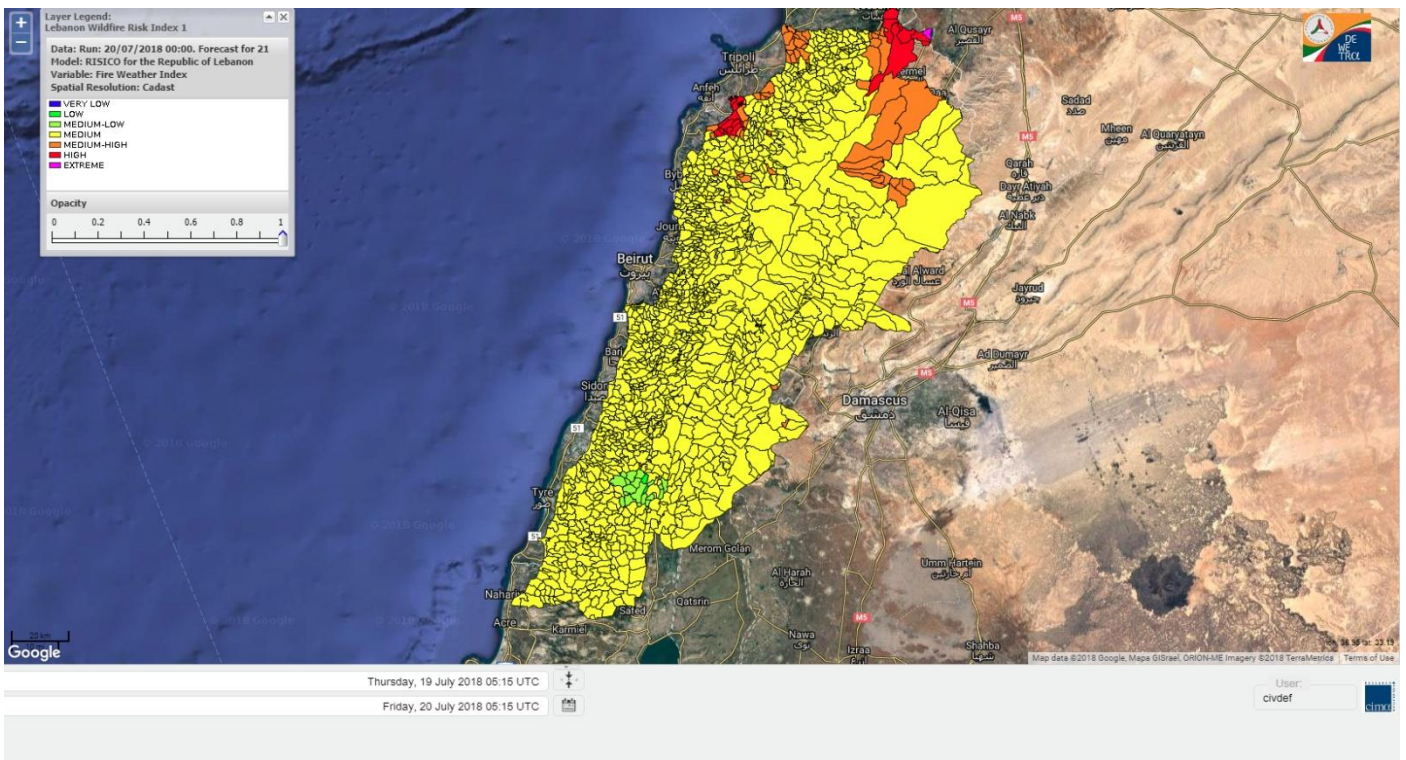

Lebanon for 21 July 2018