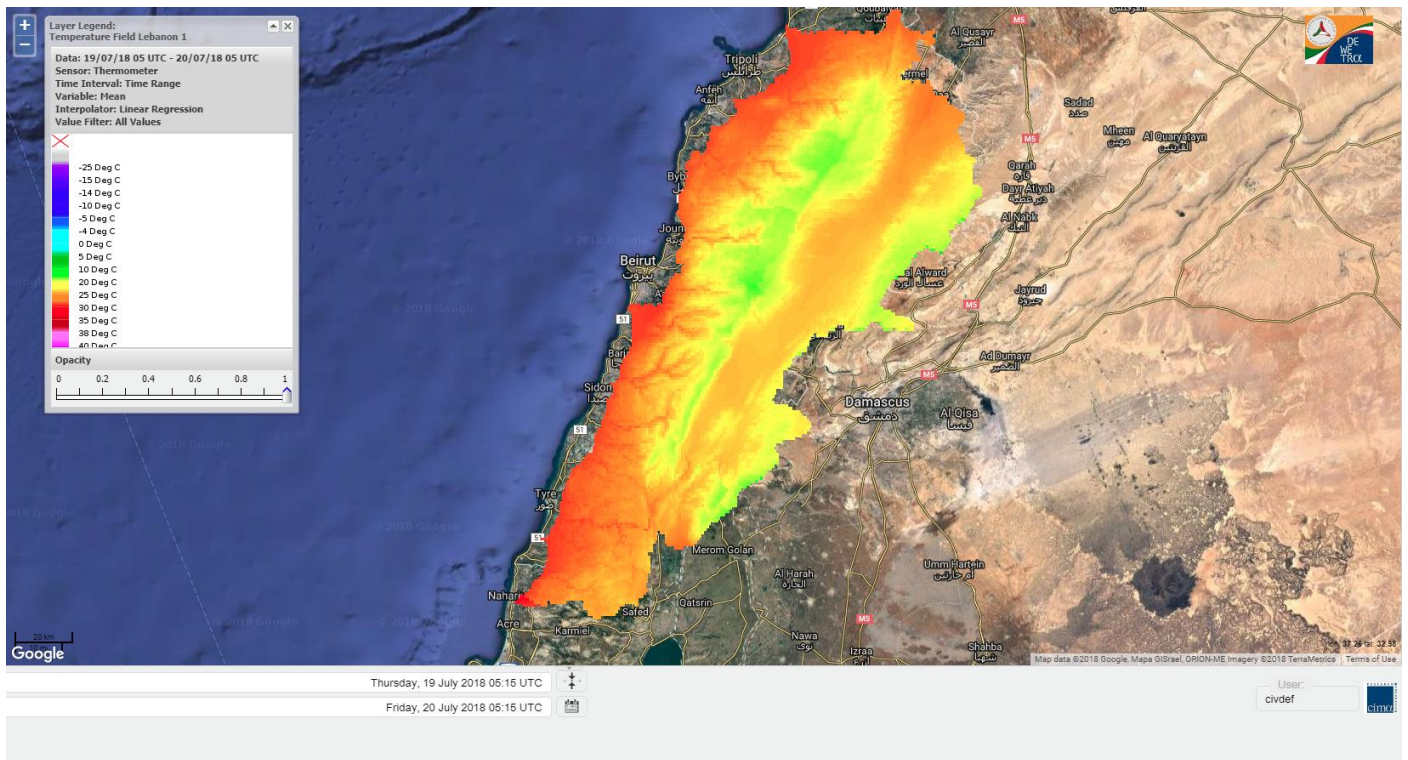

Lebanon temperature for Lebanon 20 July 2018