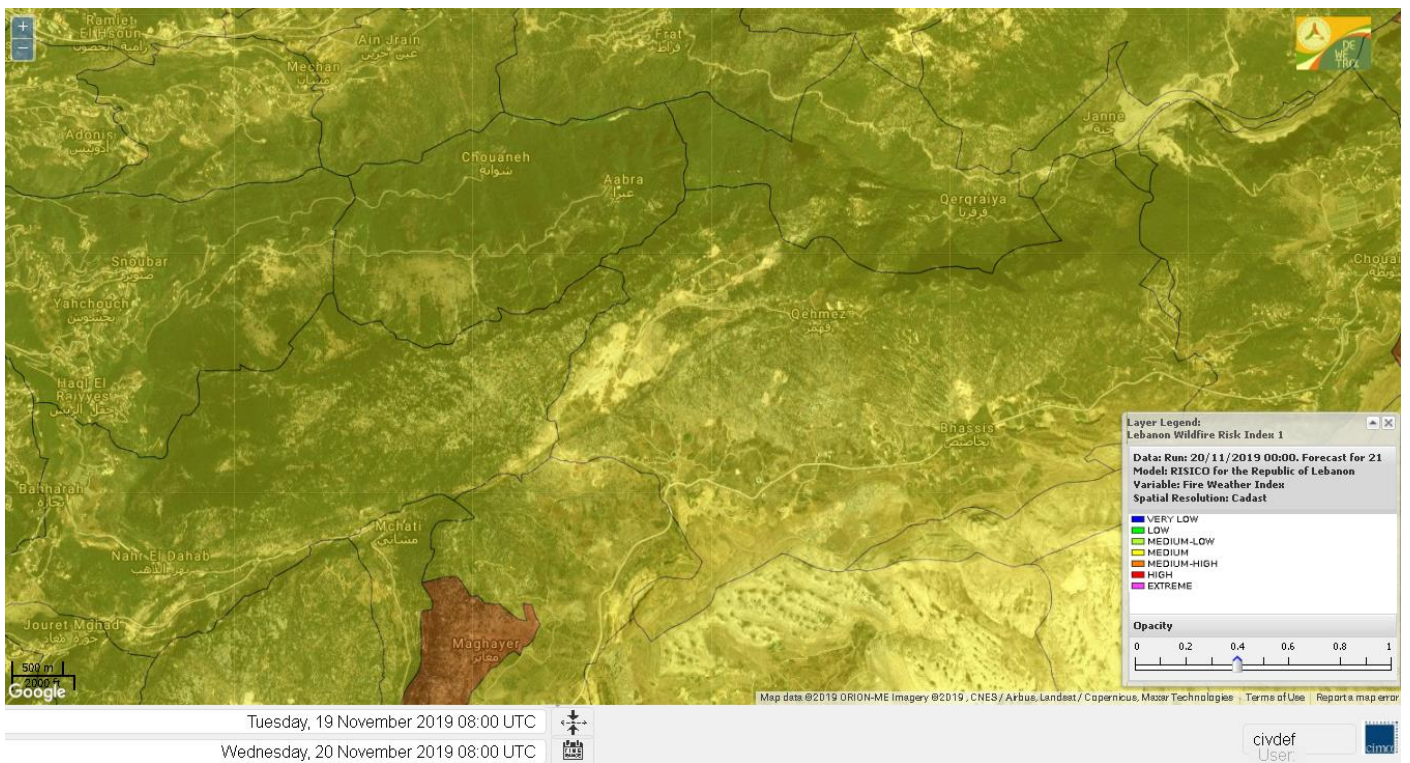

Jabal Moussa Reserve Forecast for 21 November 2019