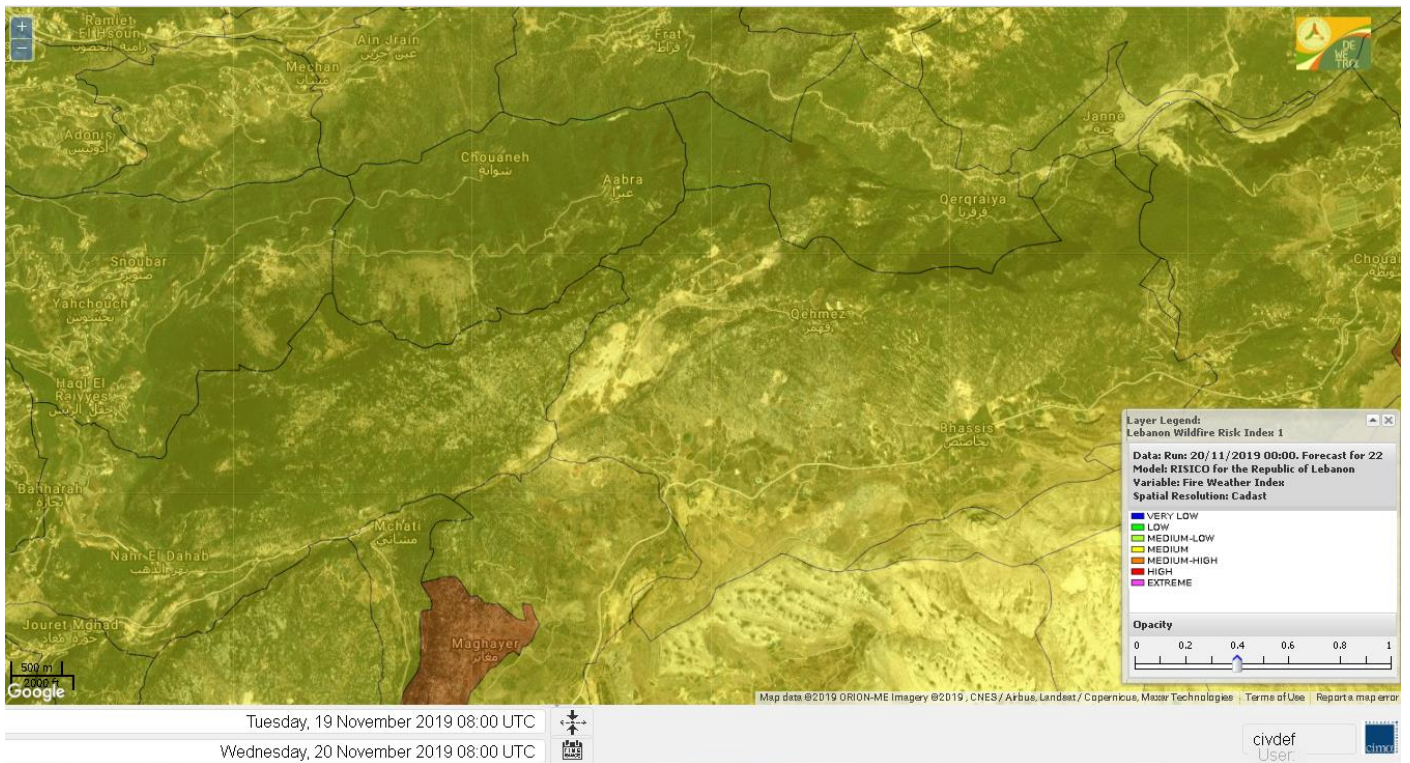

Jabal Moussa Reserve Forecast for 22 November 2019