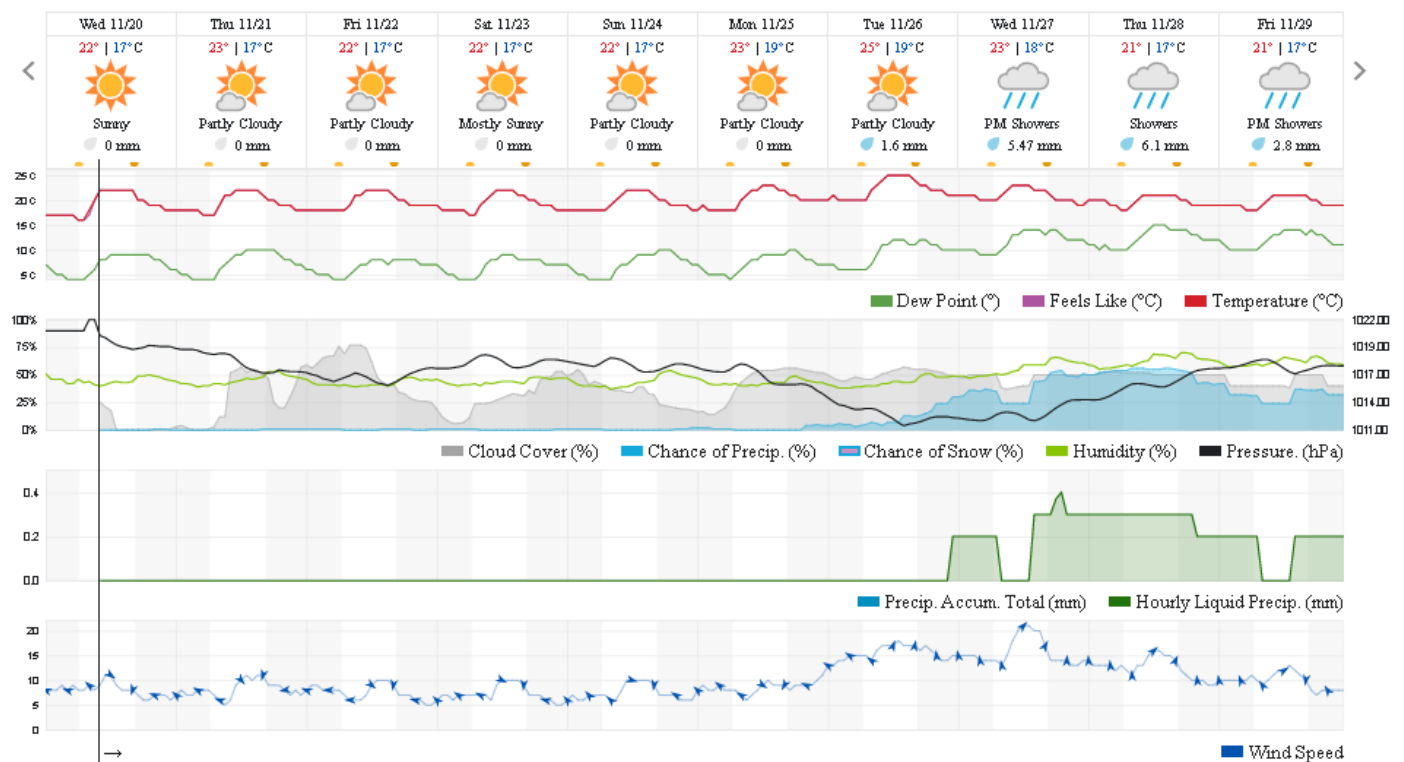

## Beirut, Beirut Governorate, Lebanon 10-Day Weather Forecast

21° ACHRAFIEH,RIZK STATION | CHANGE

TODAY HOURLY 10-DAY CALENDAR HISTORY WUNDERMAP

Customize