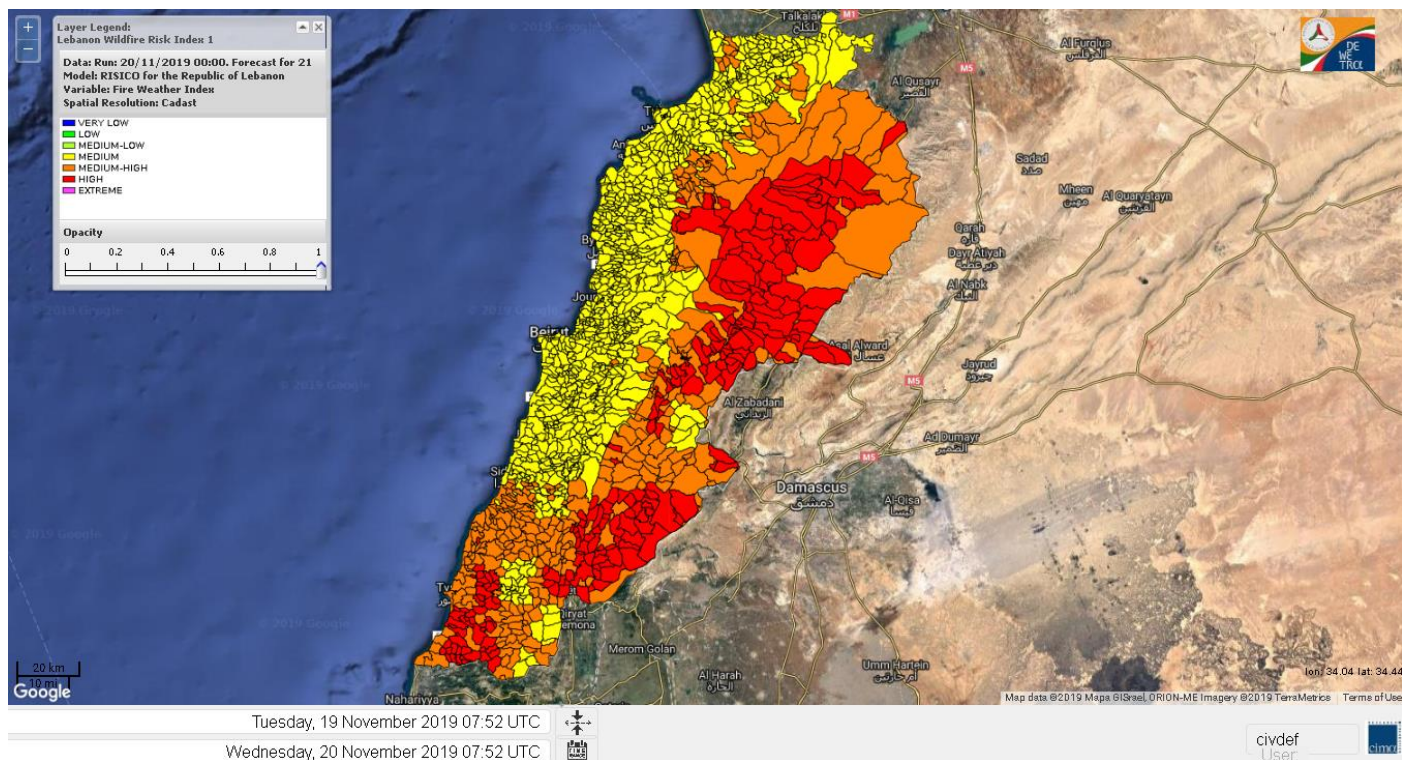

Lebanon for 21 November 2019