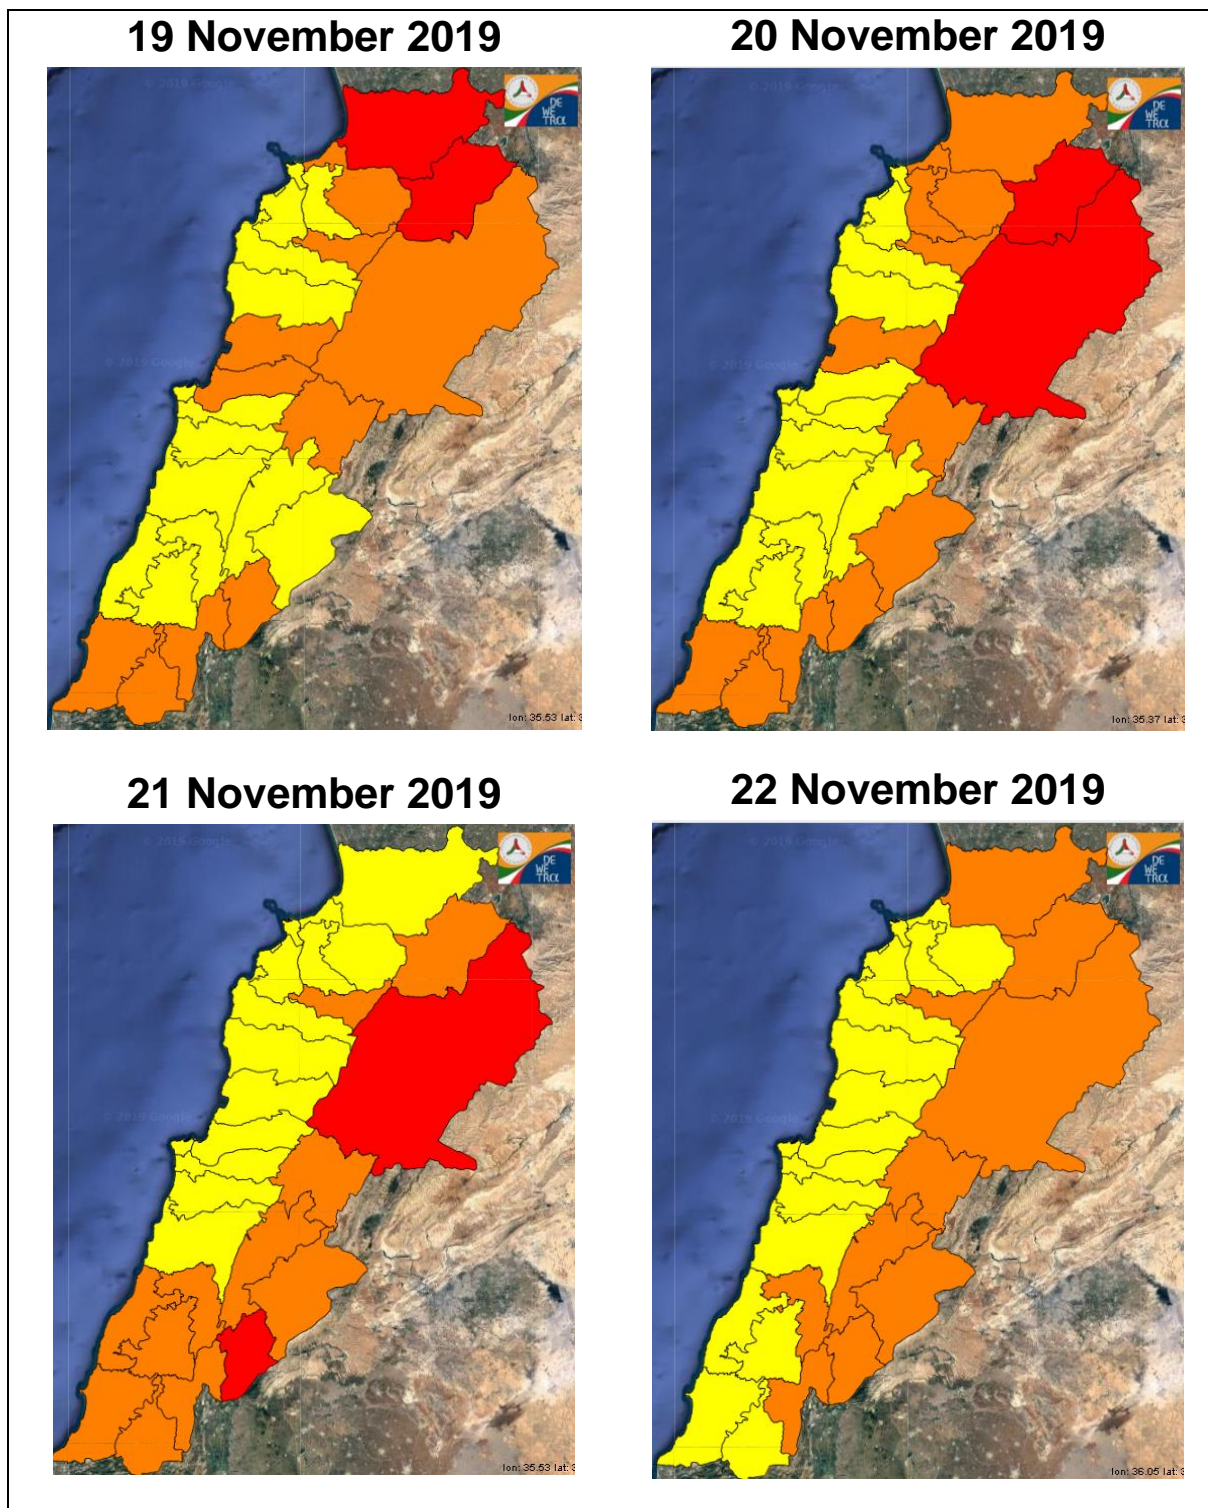

FIRE RISK INDEX

Layer Legend:
Lebanon Wildfire Risk Index 1

Data: Run: 20/11/2019 00:00. Forecast for 21
Model: RISICO for the Republic of Lebanon
Variable: Fire Weather Index
Spatial Resolution: Caza

- VERY LOW
- LOW
- MEDIUM-LOW
- MEDIUM
- MEDIUM-HIGH
- HIGH
- EXTREME