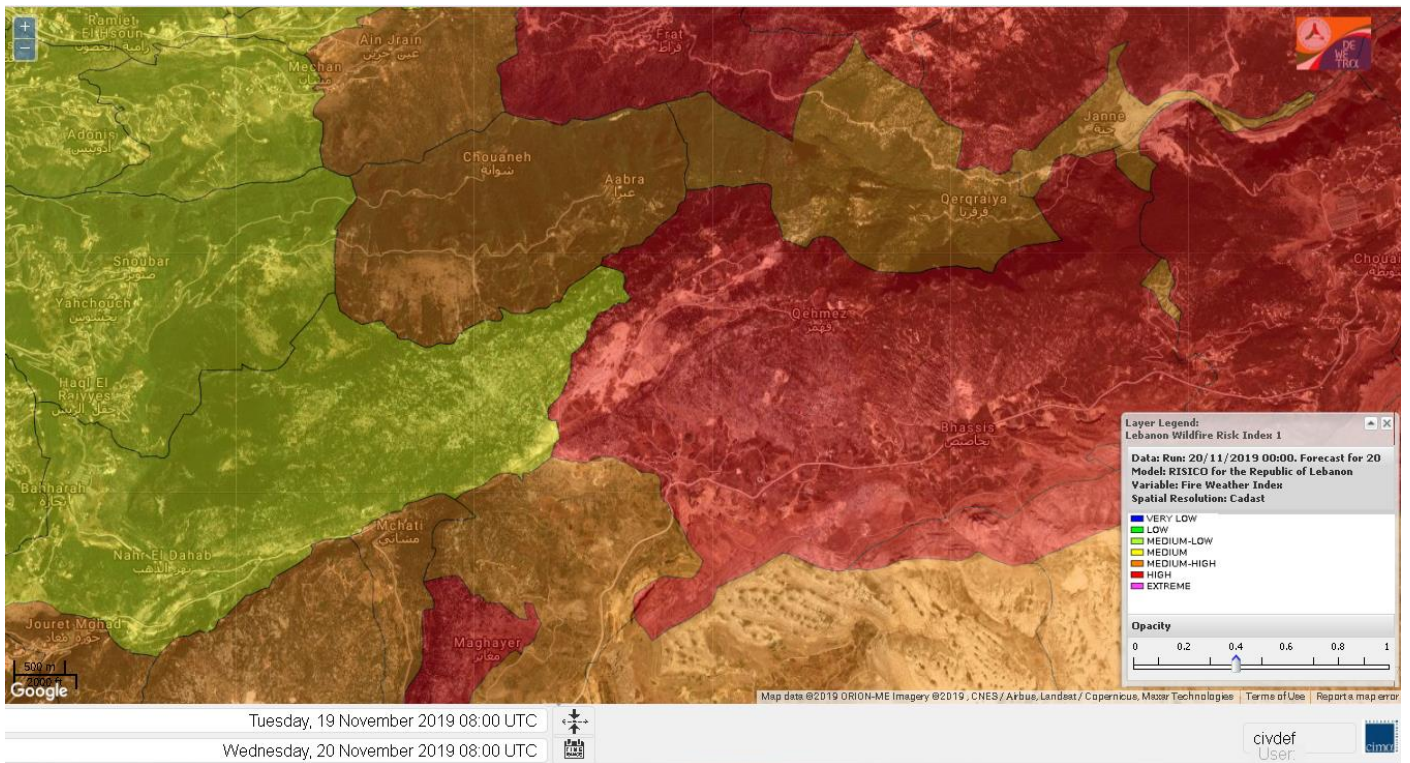

Jabal Moussa Reserve Forecast for 20 November 2019