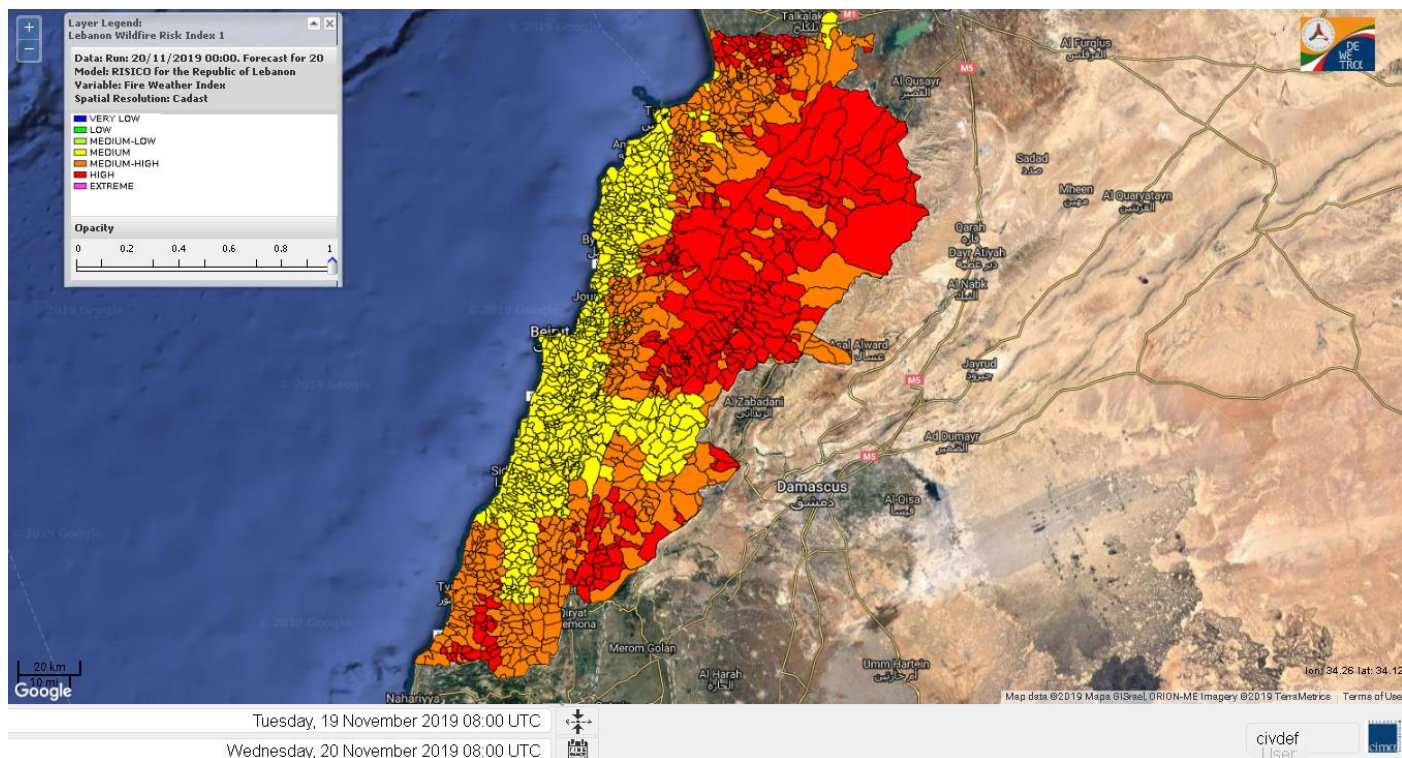

Lebanon for 20 November 2019