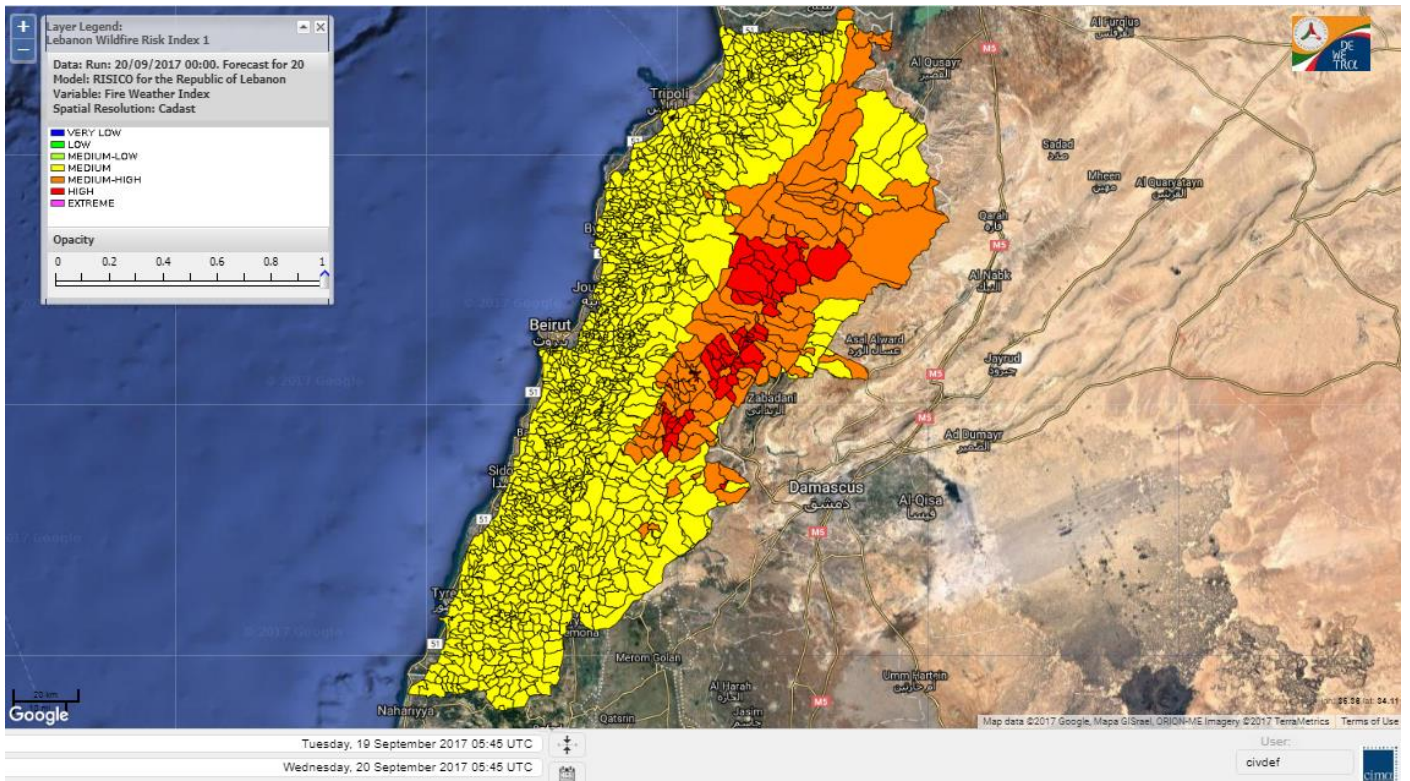

Lebanon for 20 Sep 2017