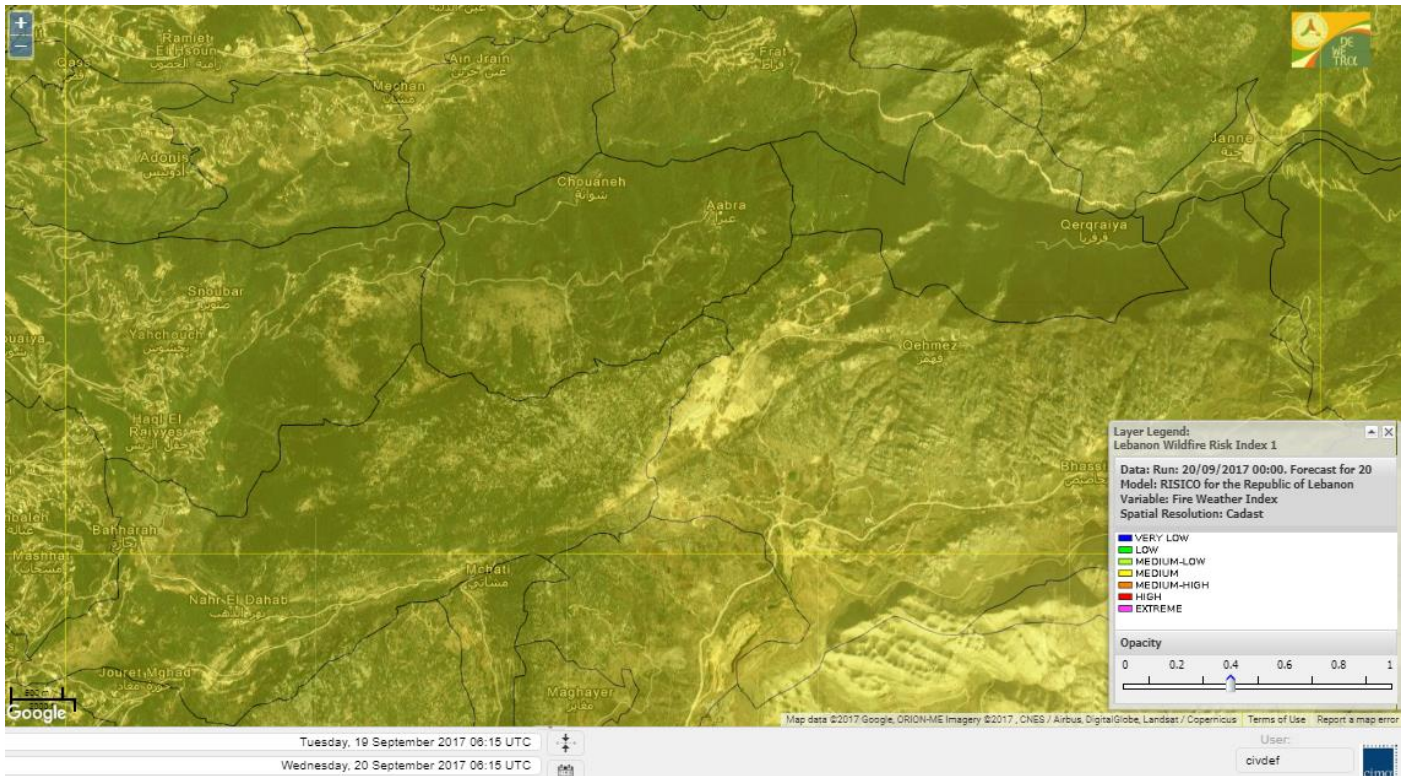

Jabal Moussa Reserve Forecast for 20 Sep 2017