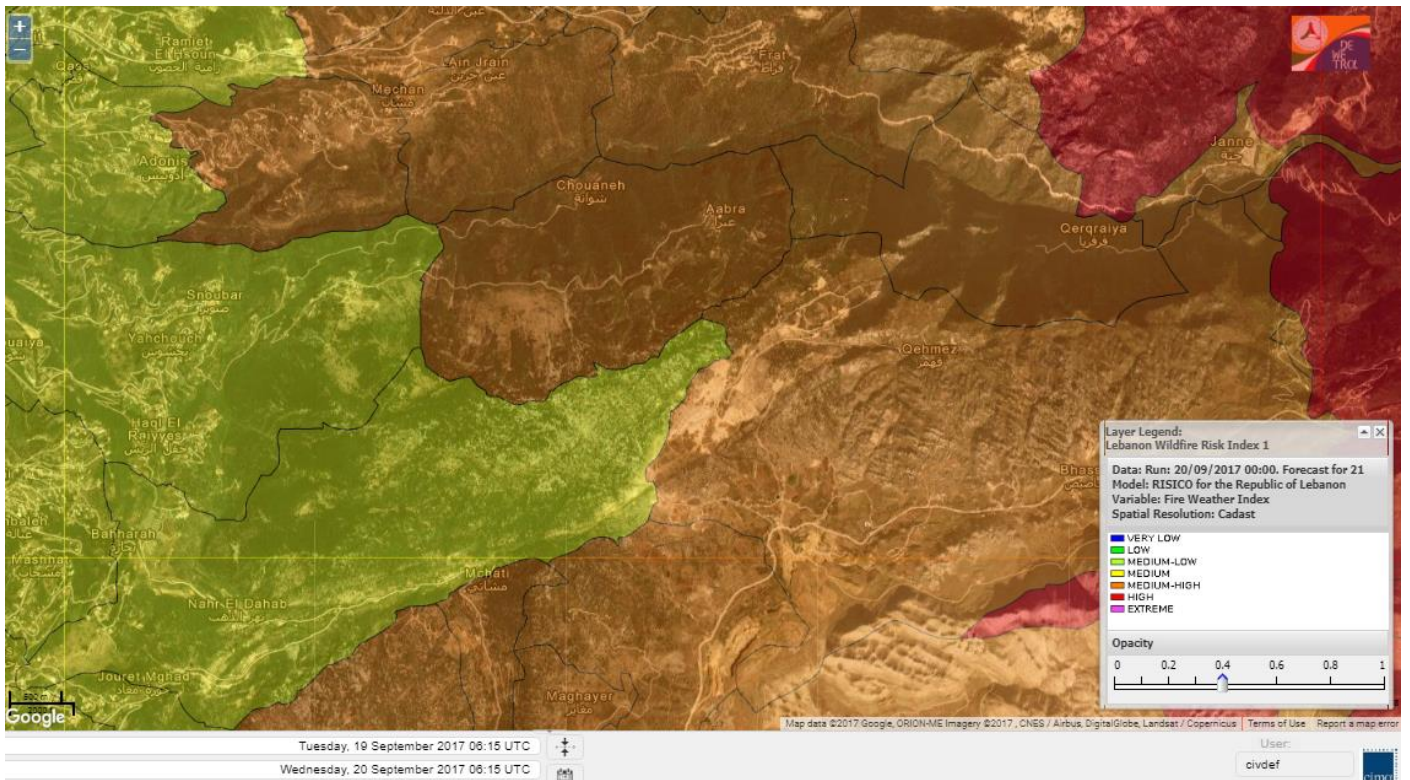

Jabal Moussa Reserve Forecast for 21 Sep 2017