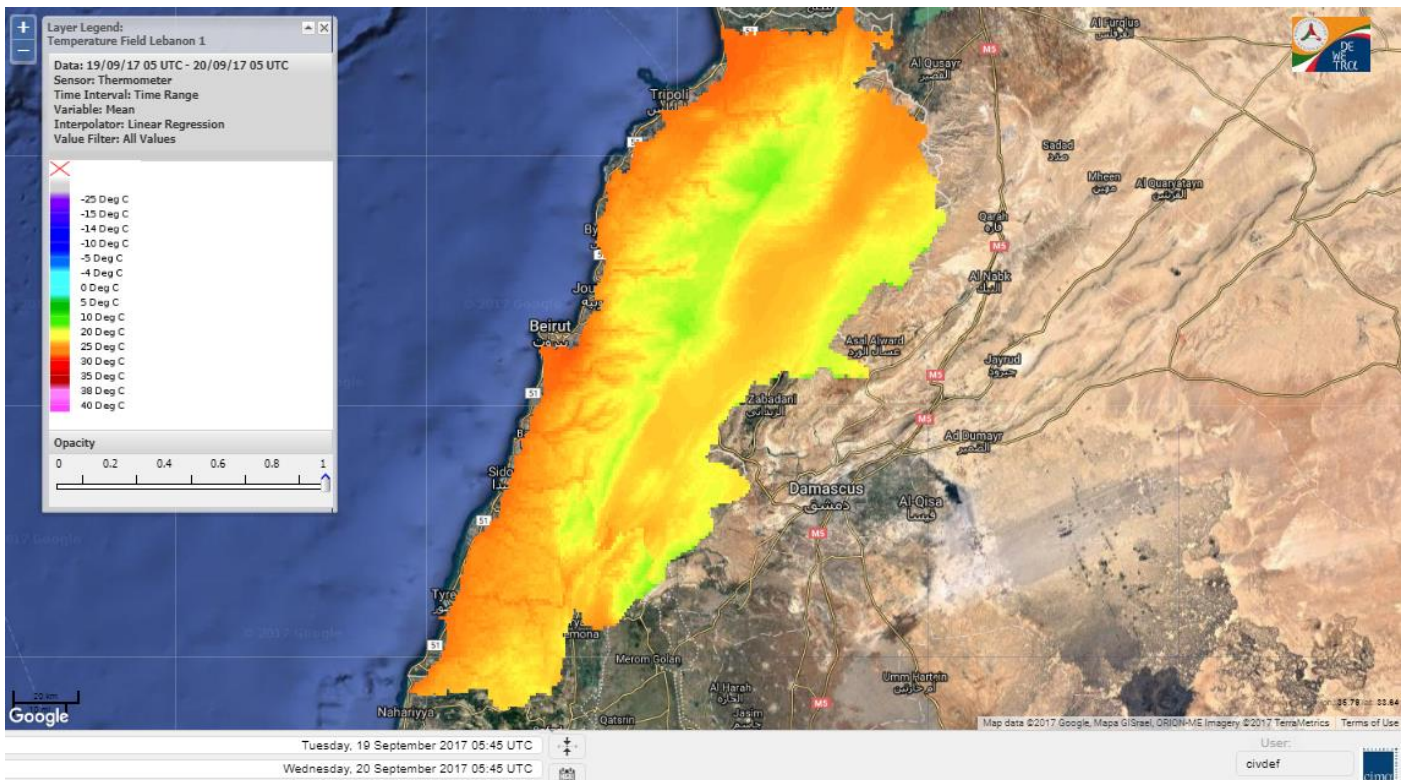

Lebanon temperature for 20 Sep 2017