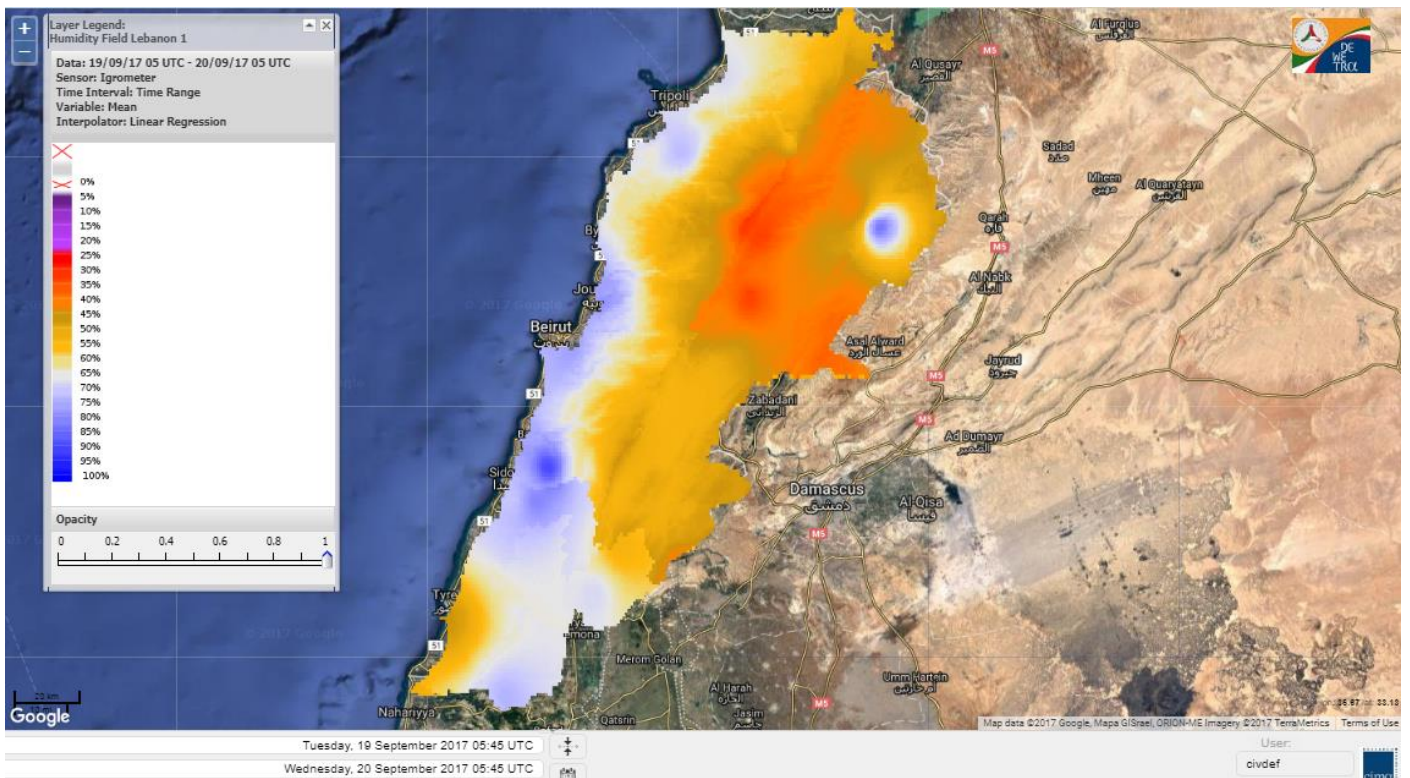

Lebanon humidity for 20 Sep 2017