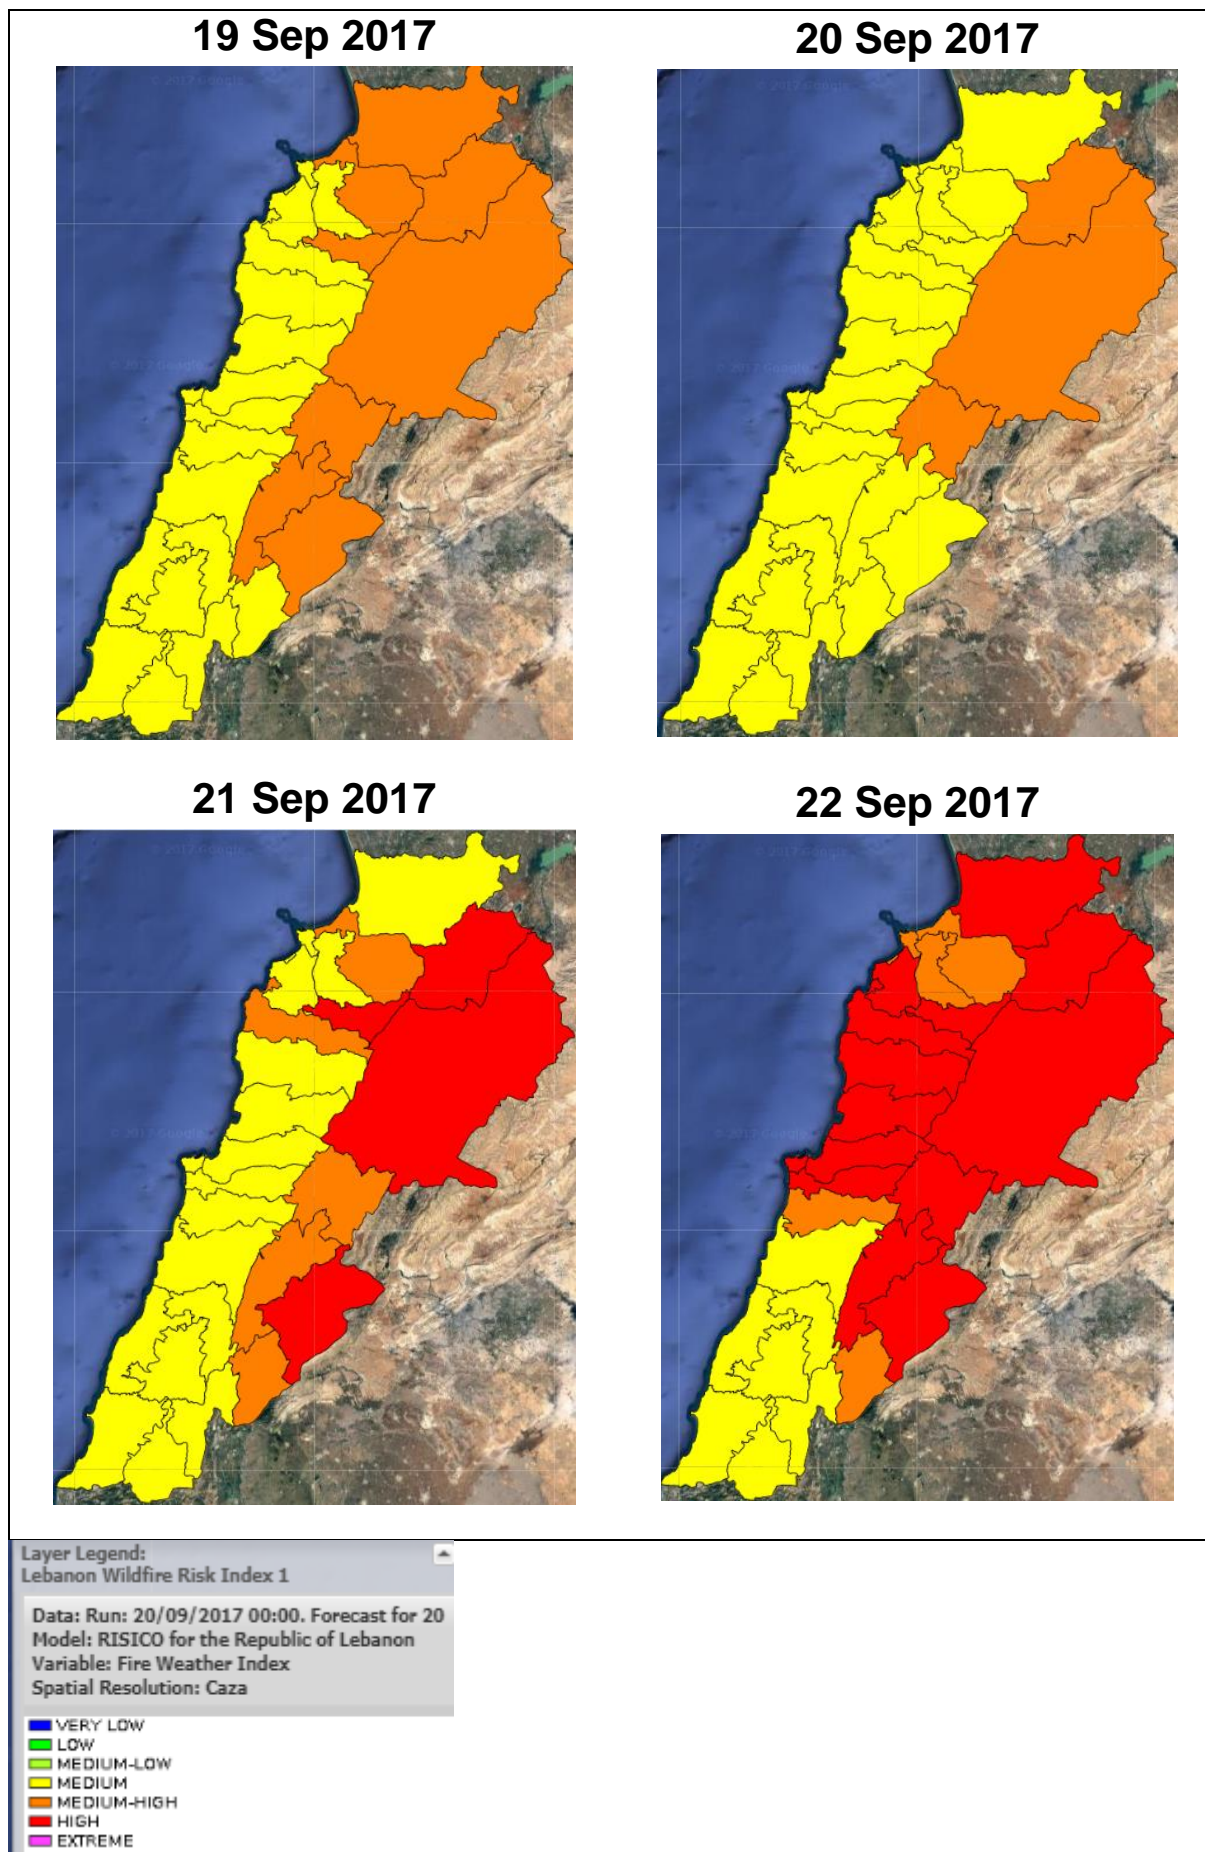

FIRE RISK INDEX