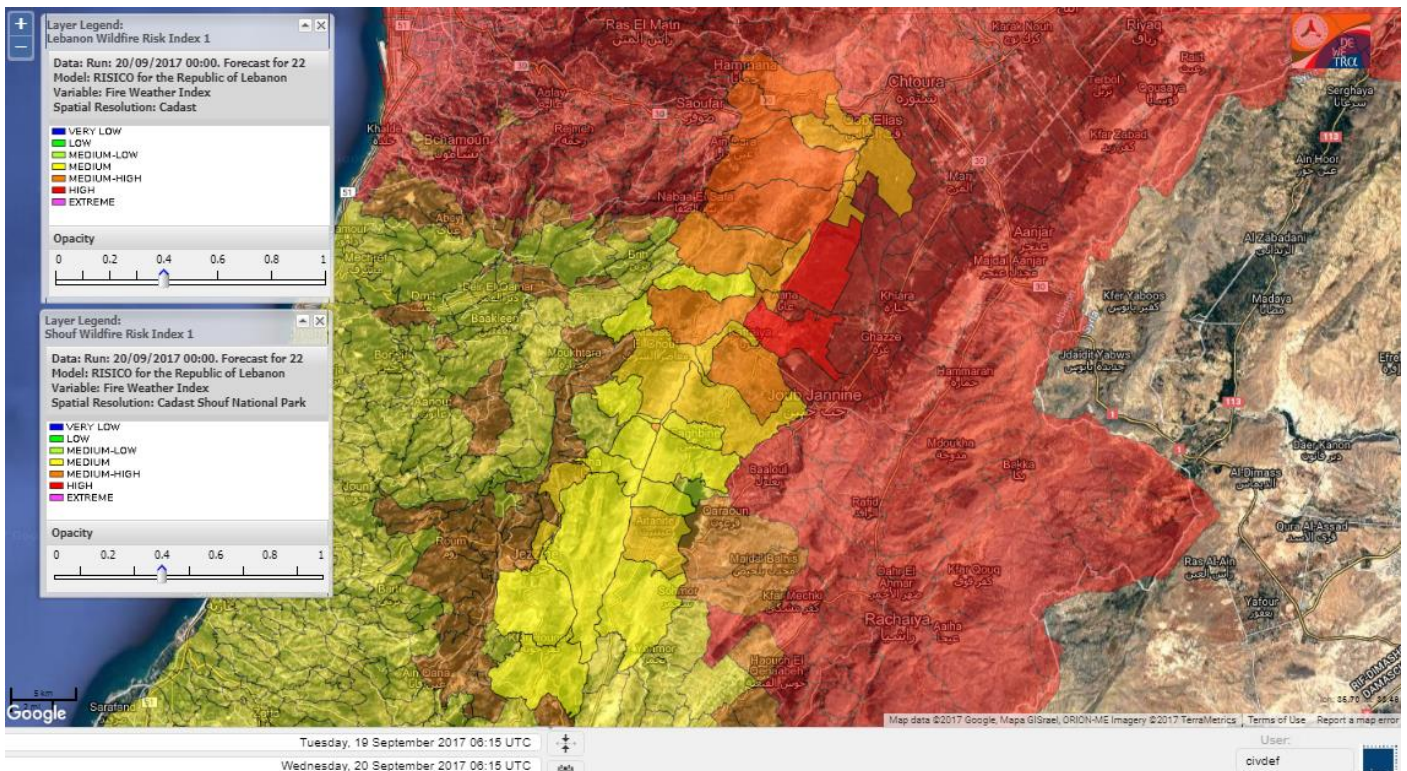

Shouf Biosphere Reserve Forecast for 22 Sep 2017