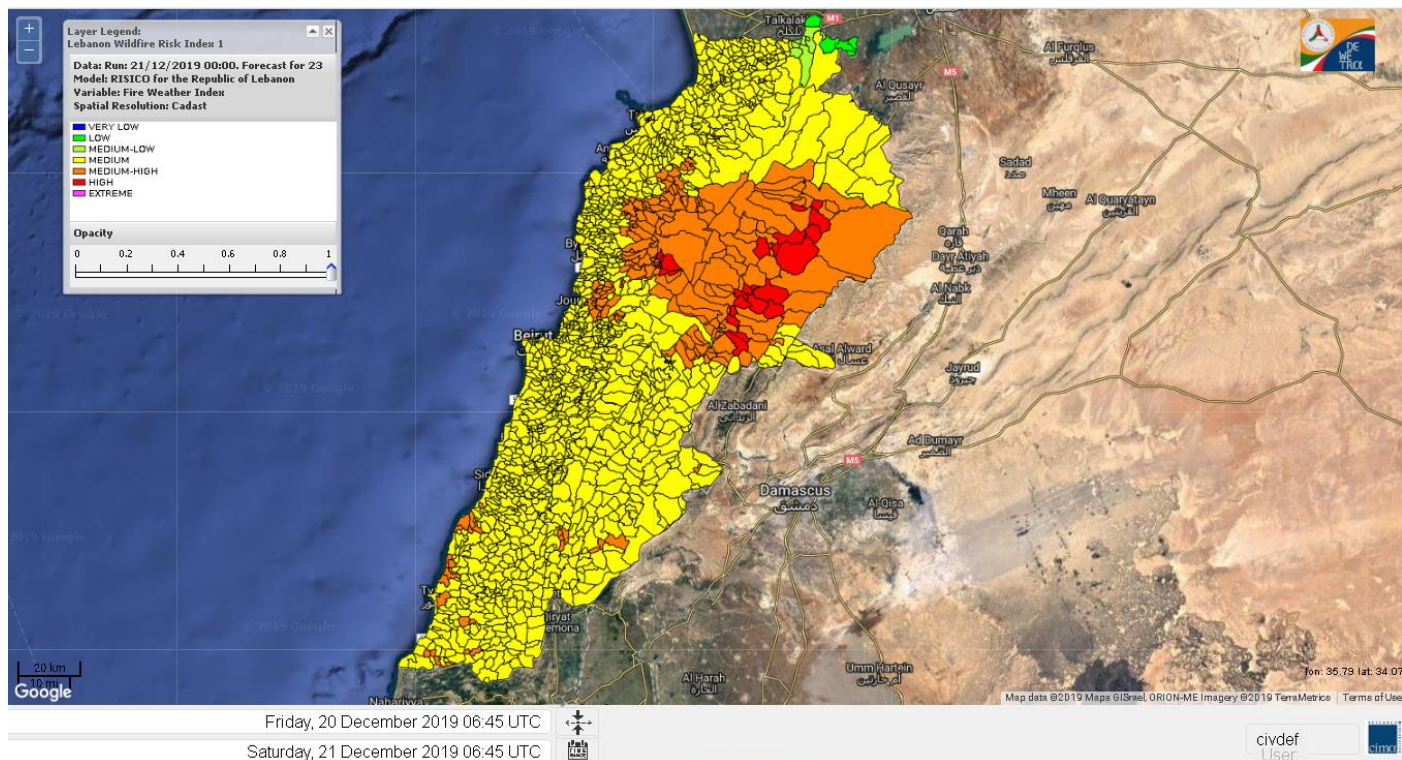

- VERY LOW
- LOW
- MEDIUM-LOW
- MEDIUM
- MEDIUM-HIGH
- HIGH
- EXTREME

Lebanon for 21 December 2019

Lebanon for 22 December 2019

Lebanon for 23 December 2019

Shouf Biosphere Reserve Forecast for 21 December 2019