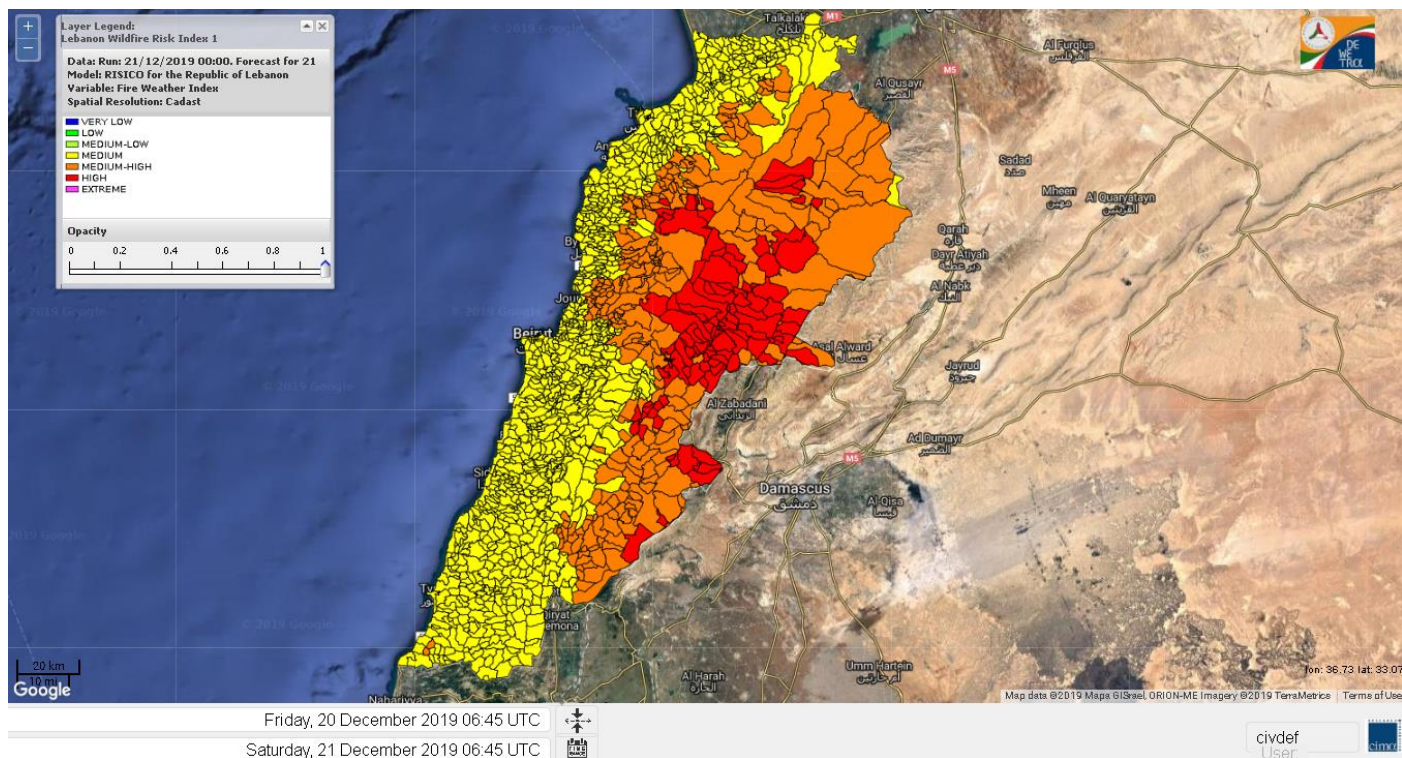

Lebanon for 21 December 2019