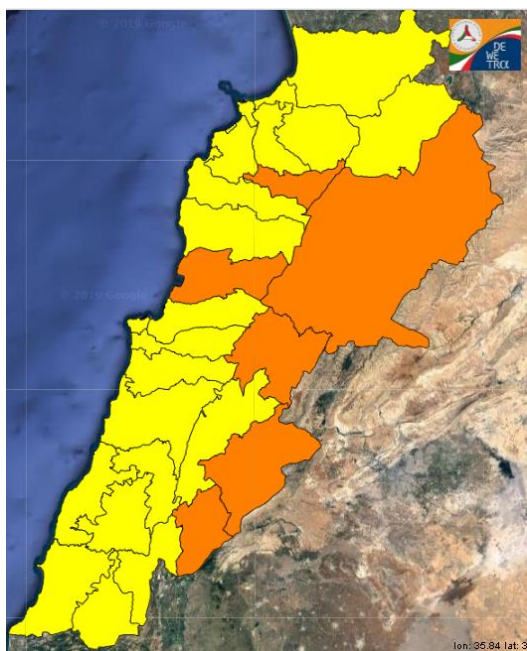

Beirut, 21 December 2019

FIRE RISK INDEX

20 December 2019

21 December 2019

22 December 2019

23 December 2019

Layer Legend:
Lebanon Wildfire Risk Index 1

Data: Run: 21/12/2019 00:00. Forecast for 21
Model: RISICO for the Republic of Lebanon
Variable: Fire Weather Index
Spatial Resolution: Caza