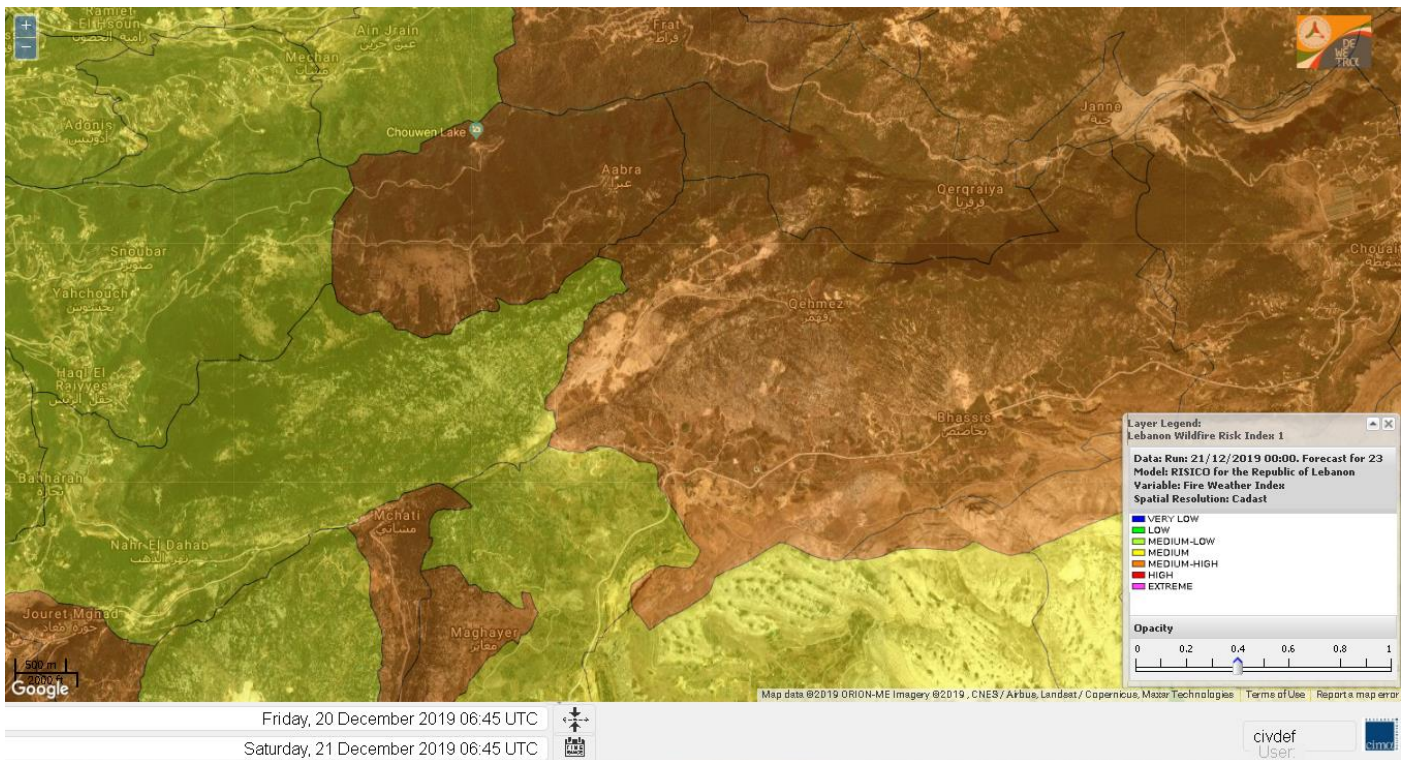

Jabal Moussa Reserve Forecast for 23 December 2019

Beirut, Beirut Governorate, Lebanon 10-Day Weather Forecast

16° ACHRAFIEH,RIZK STATION | CHANGE

TODAY HOURLY 10-DAY CALENDAR HISTORY WUNDERMAP

Customize

Nord