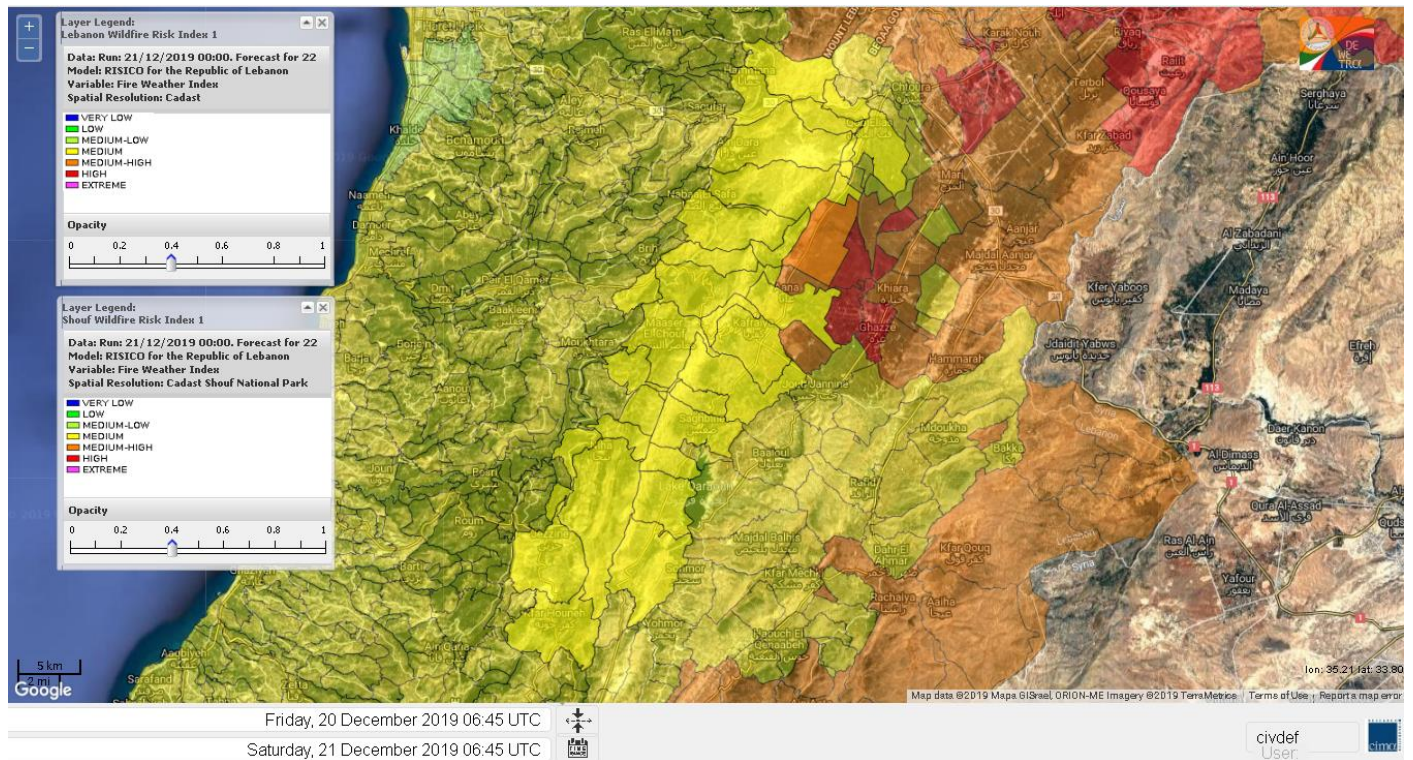

Shouf Biosphere Reserve Forecast for 22 December 2019