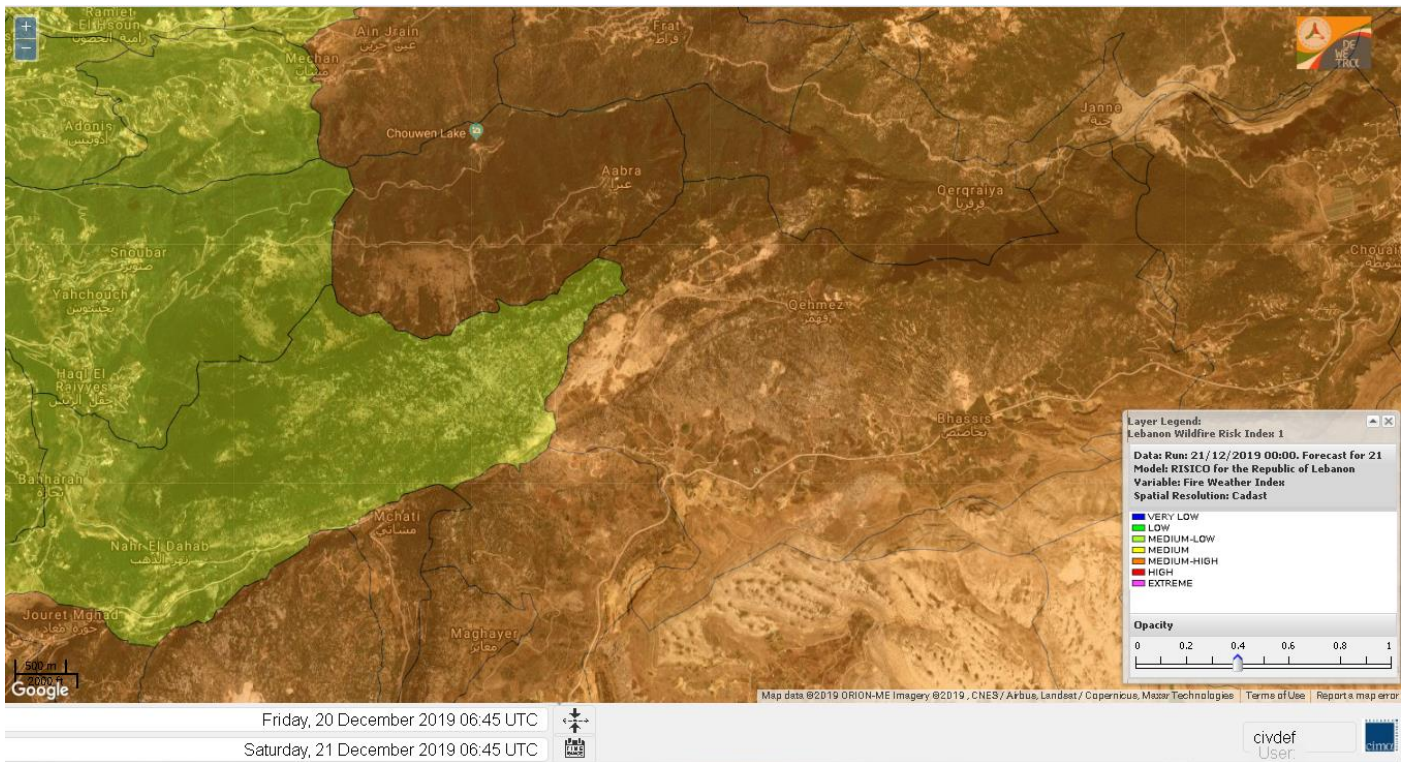

Jabal Moussa Reserve Forecast for 21 December 2019