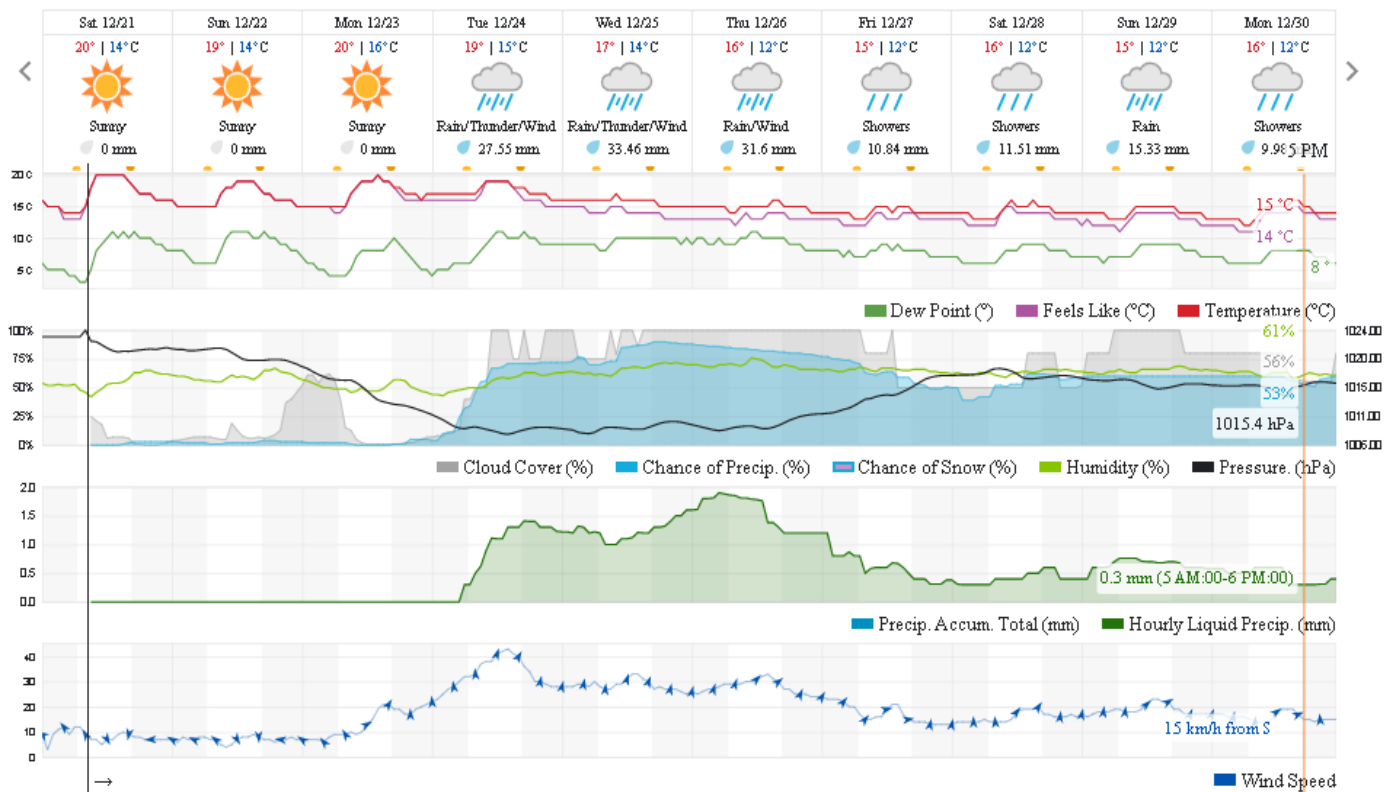

Jabal Moussa Reserve Forecast for 23 December 2019

Beirut, Beirut Governorate, Lebanon 10-Day Weather Forecast

16° ACHRAFIEH,RIZK STATION | CHANGE

TODAY HOURLY 10-DAY CALENDAR HISTORY WUNDERMAP

Customize

Nord