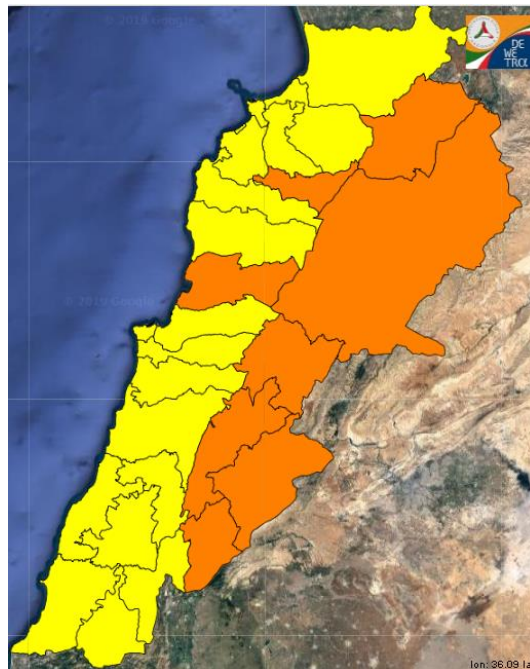

21 December 2019