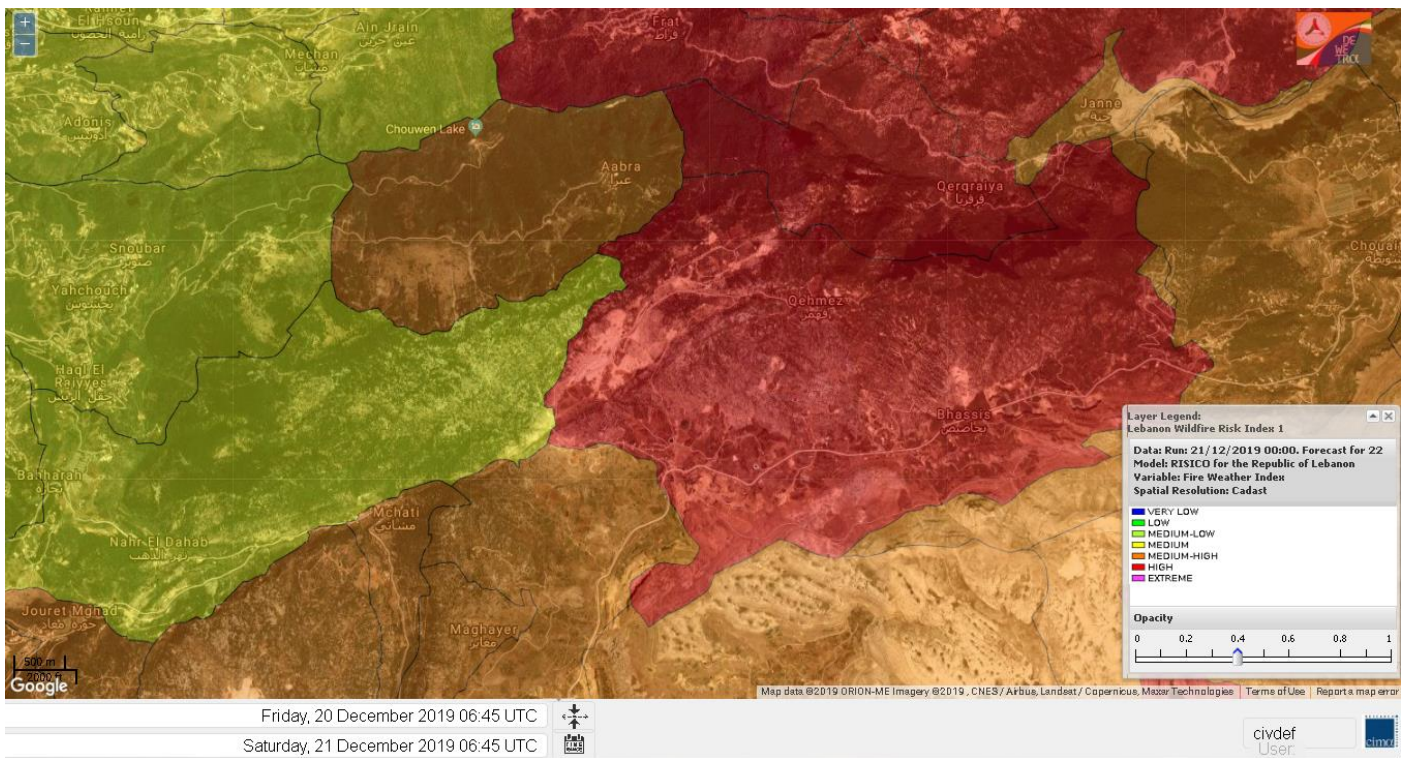

Jabal Moussa Reserve Forecast for 23 December 2019

Beirut, Beirut Governorate, Lebanon 10-Day Weather Forecast

16° ACHRAFIEH,RIZK STATION | CHANGE

TODAY HOURLY 10-DAY CALENDAR HISTORY WUNDERMAP

Customize

Nord