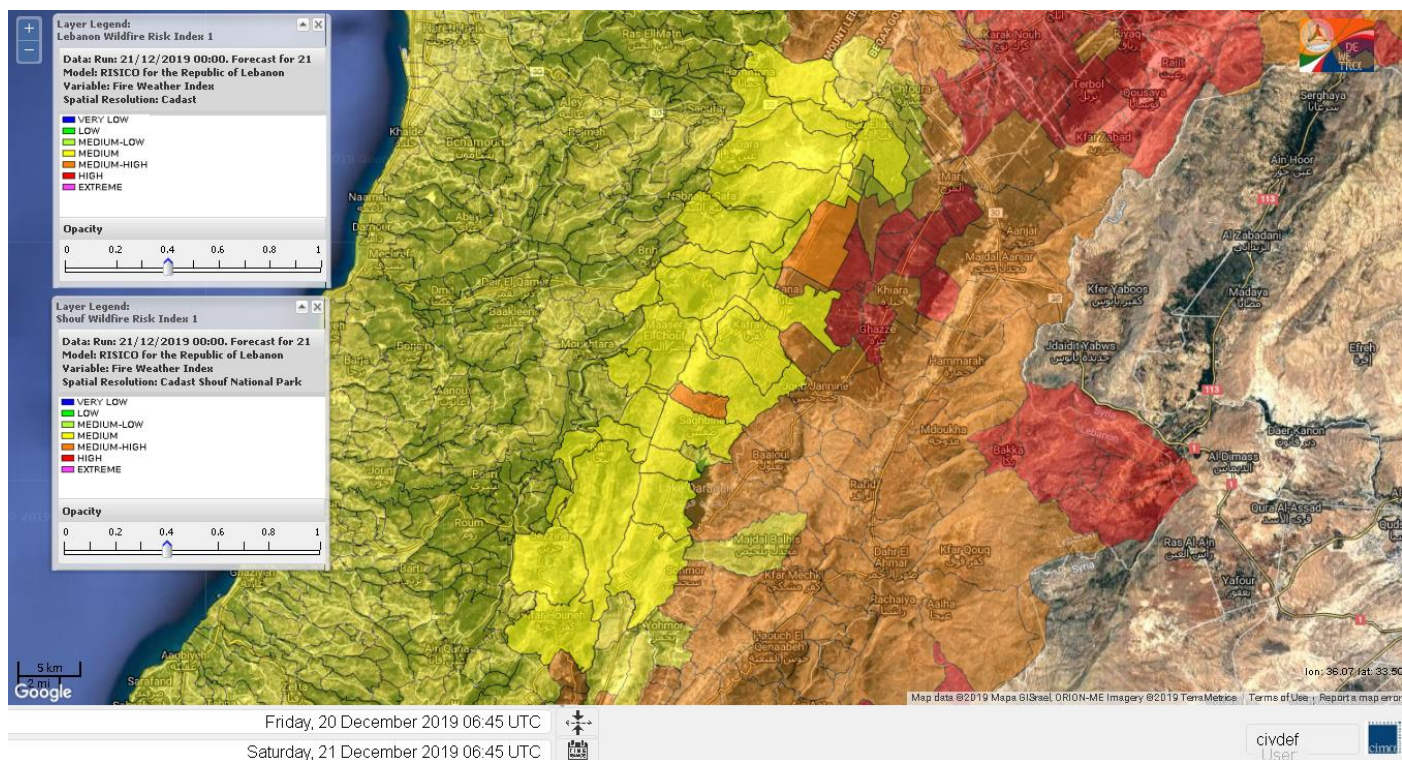

- VERY LOW
- LOW
- MEDIUM-LOW
- MEDIUM
- MEDIUM-HIGH
- HIGH
- EXTREME

Lebanon for 21 December 2019

Lebanon for 22 December 2019

Lebanon for 23 December 2019

Shouf Biosphere Reserve Forecast for 21 December 2019