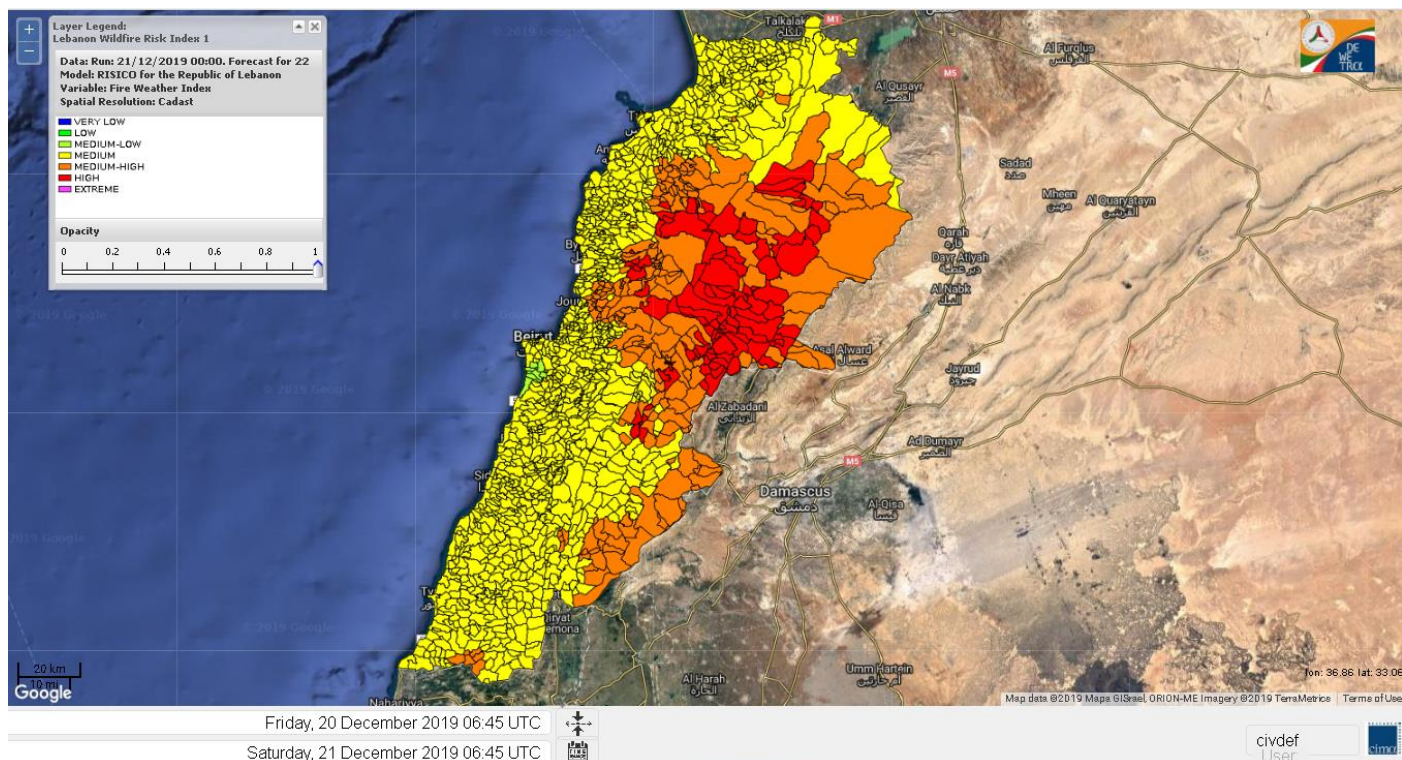

Lebanon for 22 December 2019