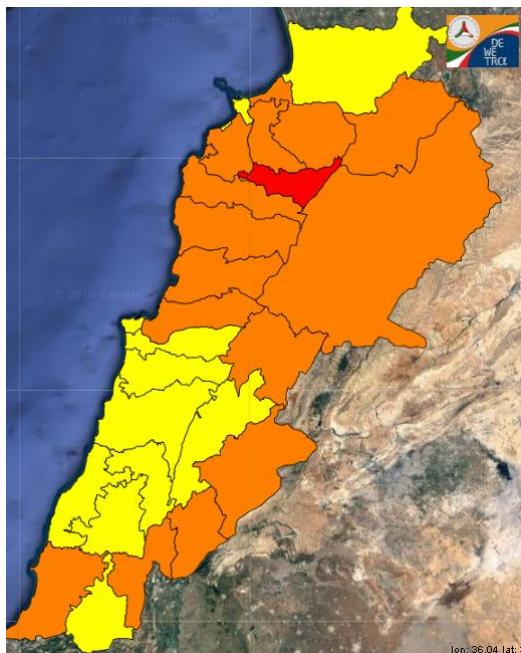

FIRE RISK INDEX

20 December 2019