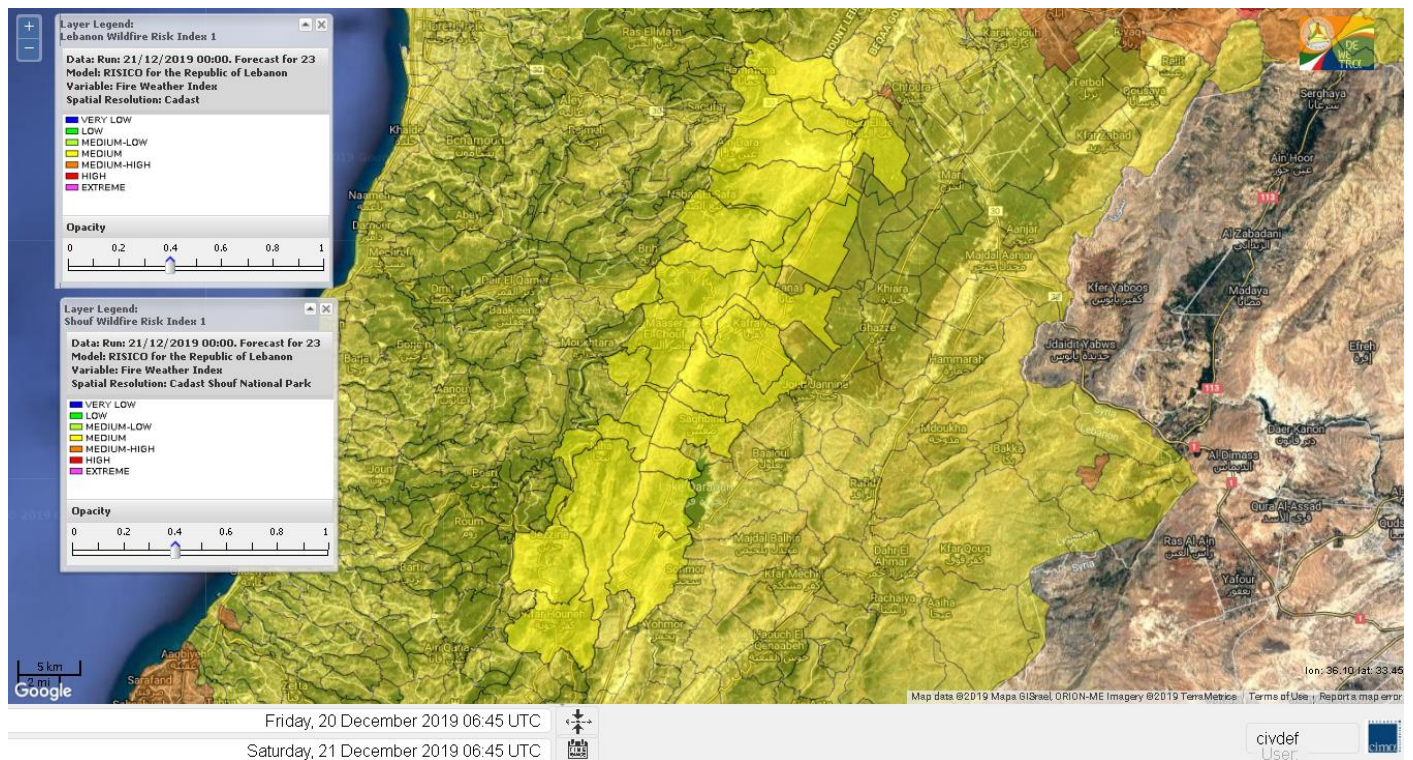

Shouf Biosphere Reserve Forecast for 23 December 2019