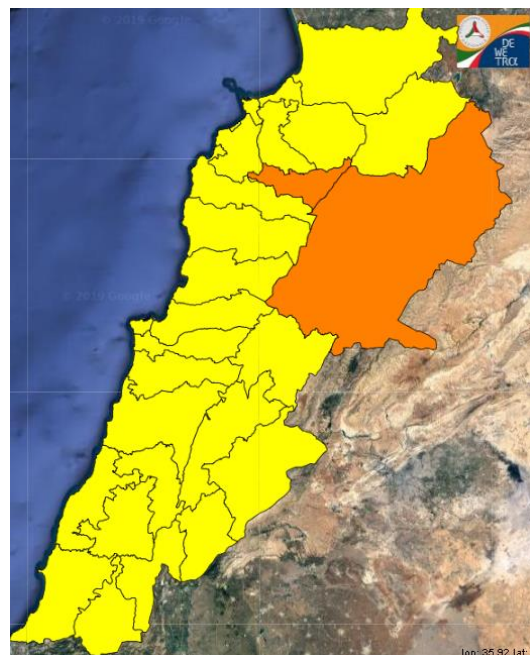

Beirut, 21 December 2019

FIRE RISK INDEX

20 December 2019

21 December 2019

22 December 2019

23 December 2019

Layer Legend:
Lebanon Wildfire Risk Index 1

Data: Run: 21/12/2019 00:00. Forecast for 21
Model: RISICO for the Republic of Lebanon
Variable: Fire Weather Index
Spatial Resolution: Caza