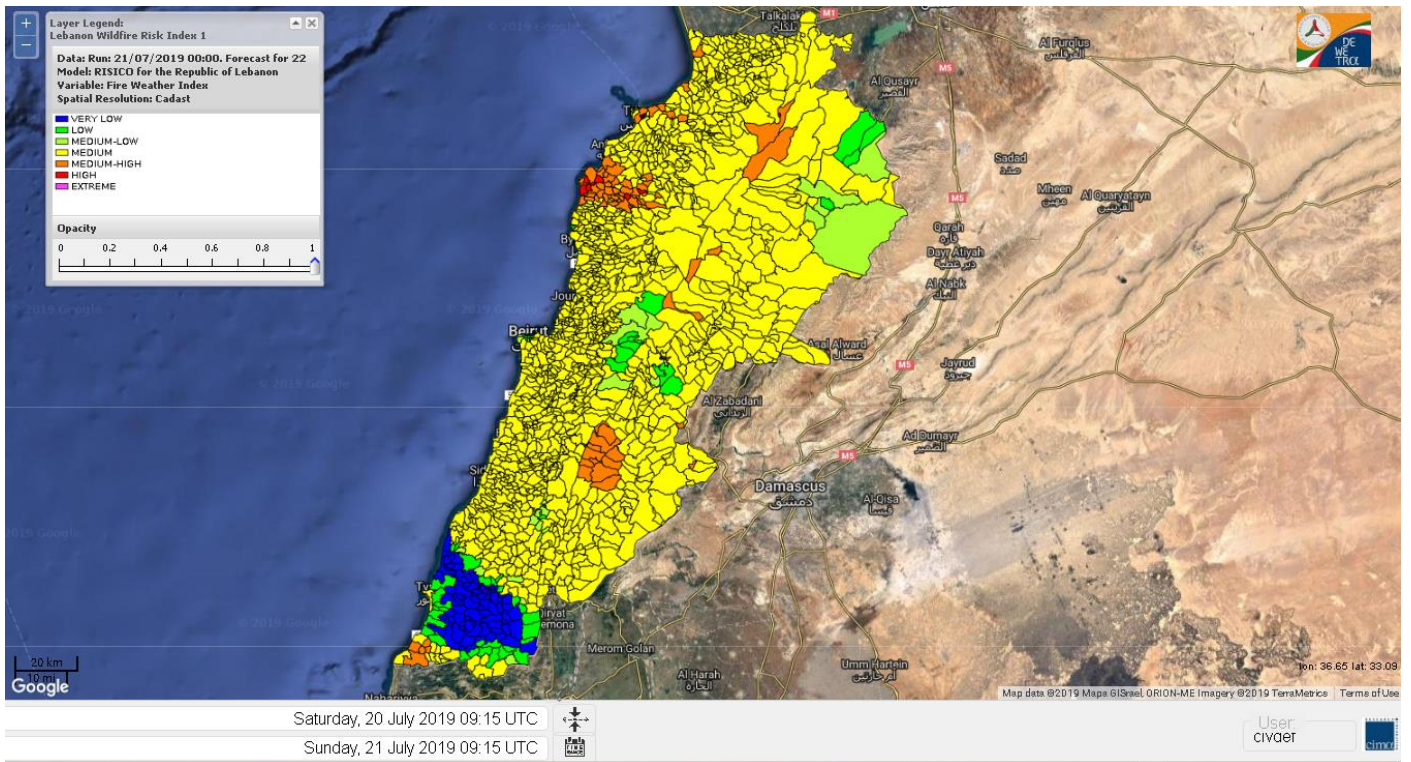

Lebanon for 22 July 2019