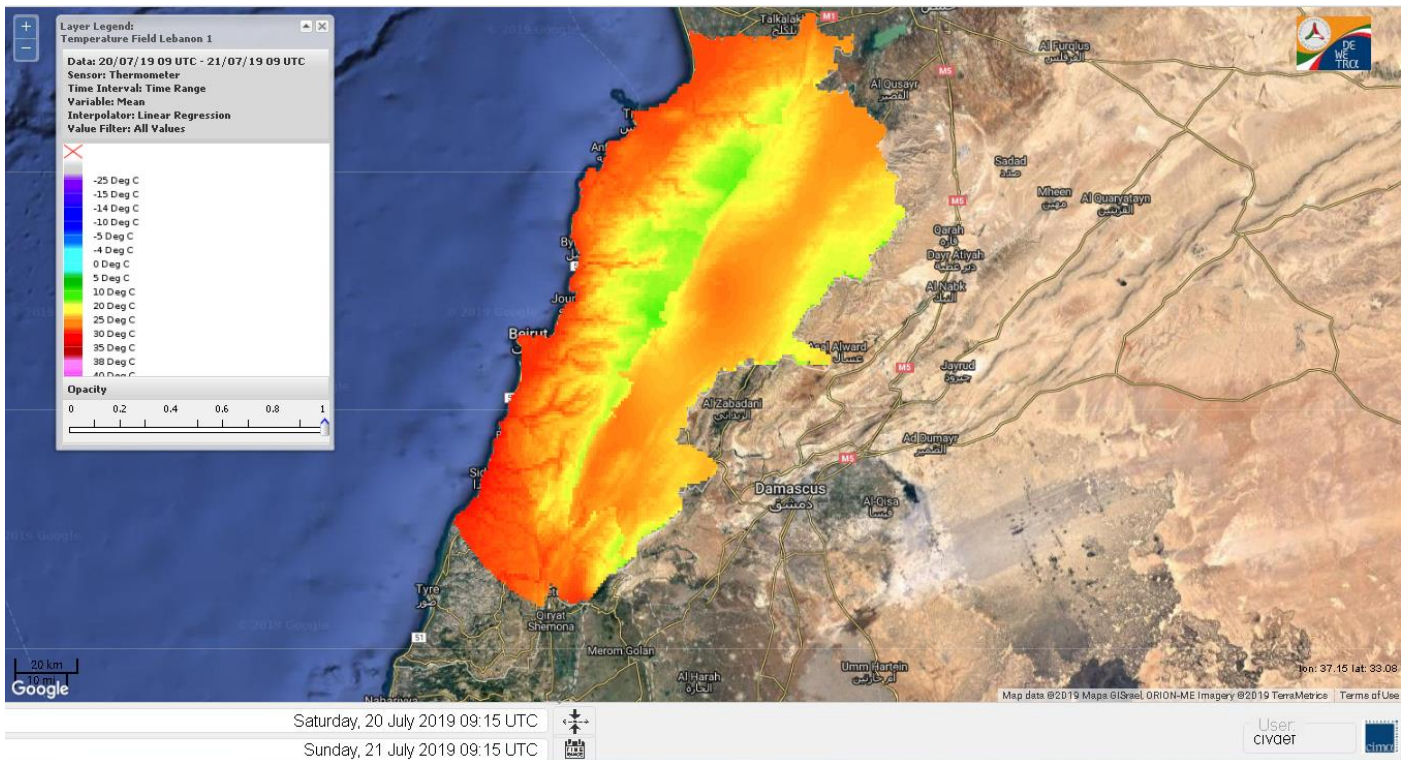

Lebanon temperature for 21 July 2019