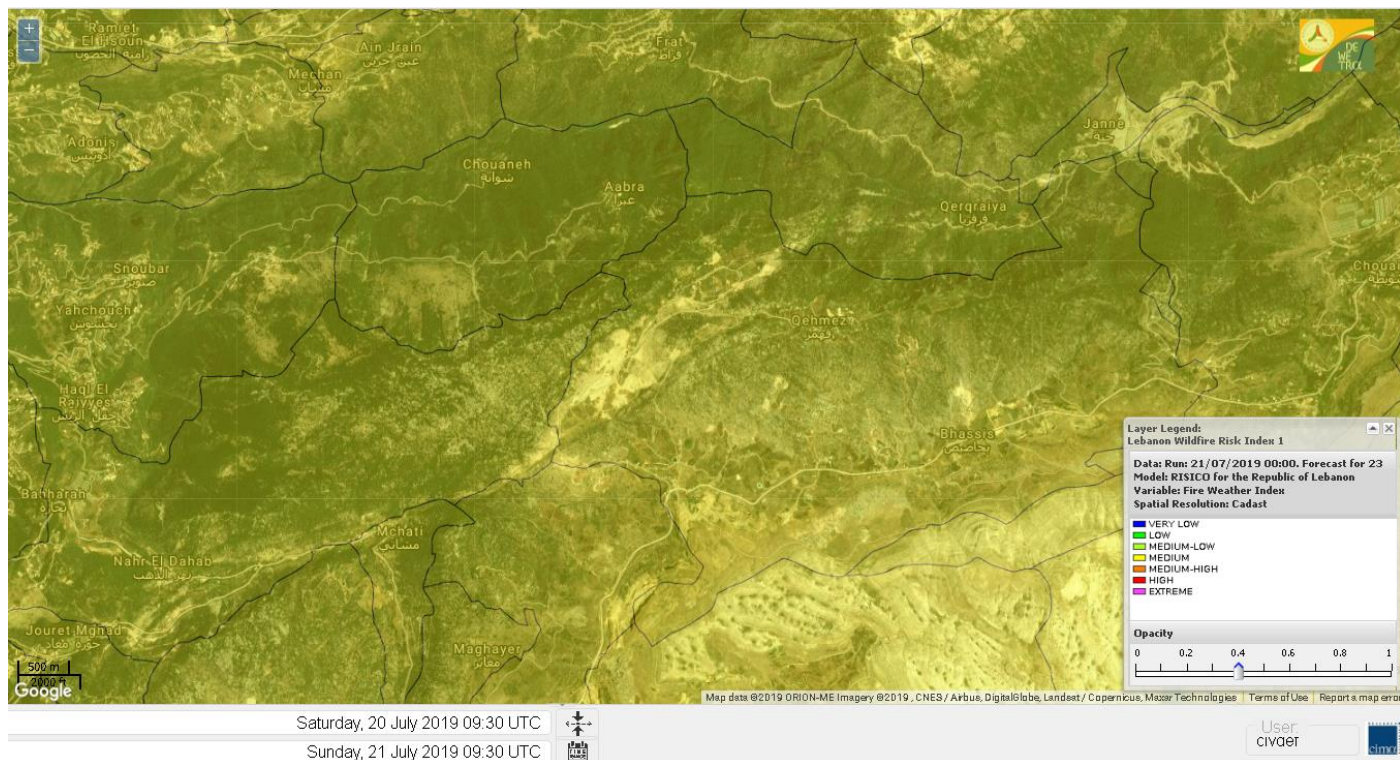

Jabal Moussa Reserve Forecast for 23 July 2019

Weather in Beirut

Beyrouth, Lebanon, 33.893° N 35.502° E, 40 m asl

Sun 7/21	Mon 7/22	Tue 7/23	Wed 7/24	Thu 7/25	Fri 7/26	Sat 7/27
30 °C	31 °C	31 °C	31 °C	30 °C	29 °C	29 °C
25 °C	25 °C	25 °C	25 °C	25 °C	24 °C	24 °C
↗ 33 km/h	↗ 31 km/h	↖ 26 km/h	↘ 31 km/h	↗ 28 km/h	↗ 26 km/h	↗ 26 km/h
☔ -	☔ -	☔ -	☔ -	☔ -	☔ -	☔ -
☀ 9 h	☀ 9 h	☀ 8 h	☀ 10 h	☀ 12 h	☀ 7 h	☀ 5 h

Sunday	3⁰⁰	6⁰⁰	9⁰⁰	12⁰⁰	15⁰⁰	18⁰⁰	21⁰⁰	24⁰⁰
🌡 Temperature (°C)	26°	25°	28°	30°	30°	29°	27°	27°
👤 Felt temperature (°C)	28°	26°	29°	30°	31°	31°	30°	29°
🌀 Wind direction	↖ SSE	↖ SE	↗ SW	↗ SW	↗ SW	↗ SSW	↖ SE	↖ SE
🚩 Wind speed (km/h)	13	15	22	33	29	19	13	14