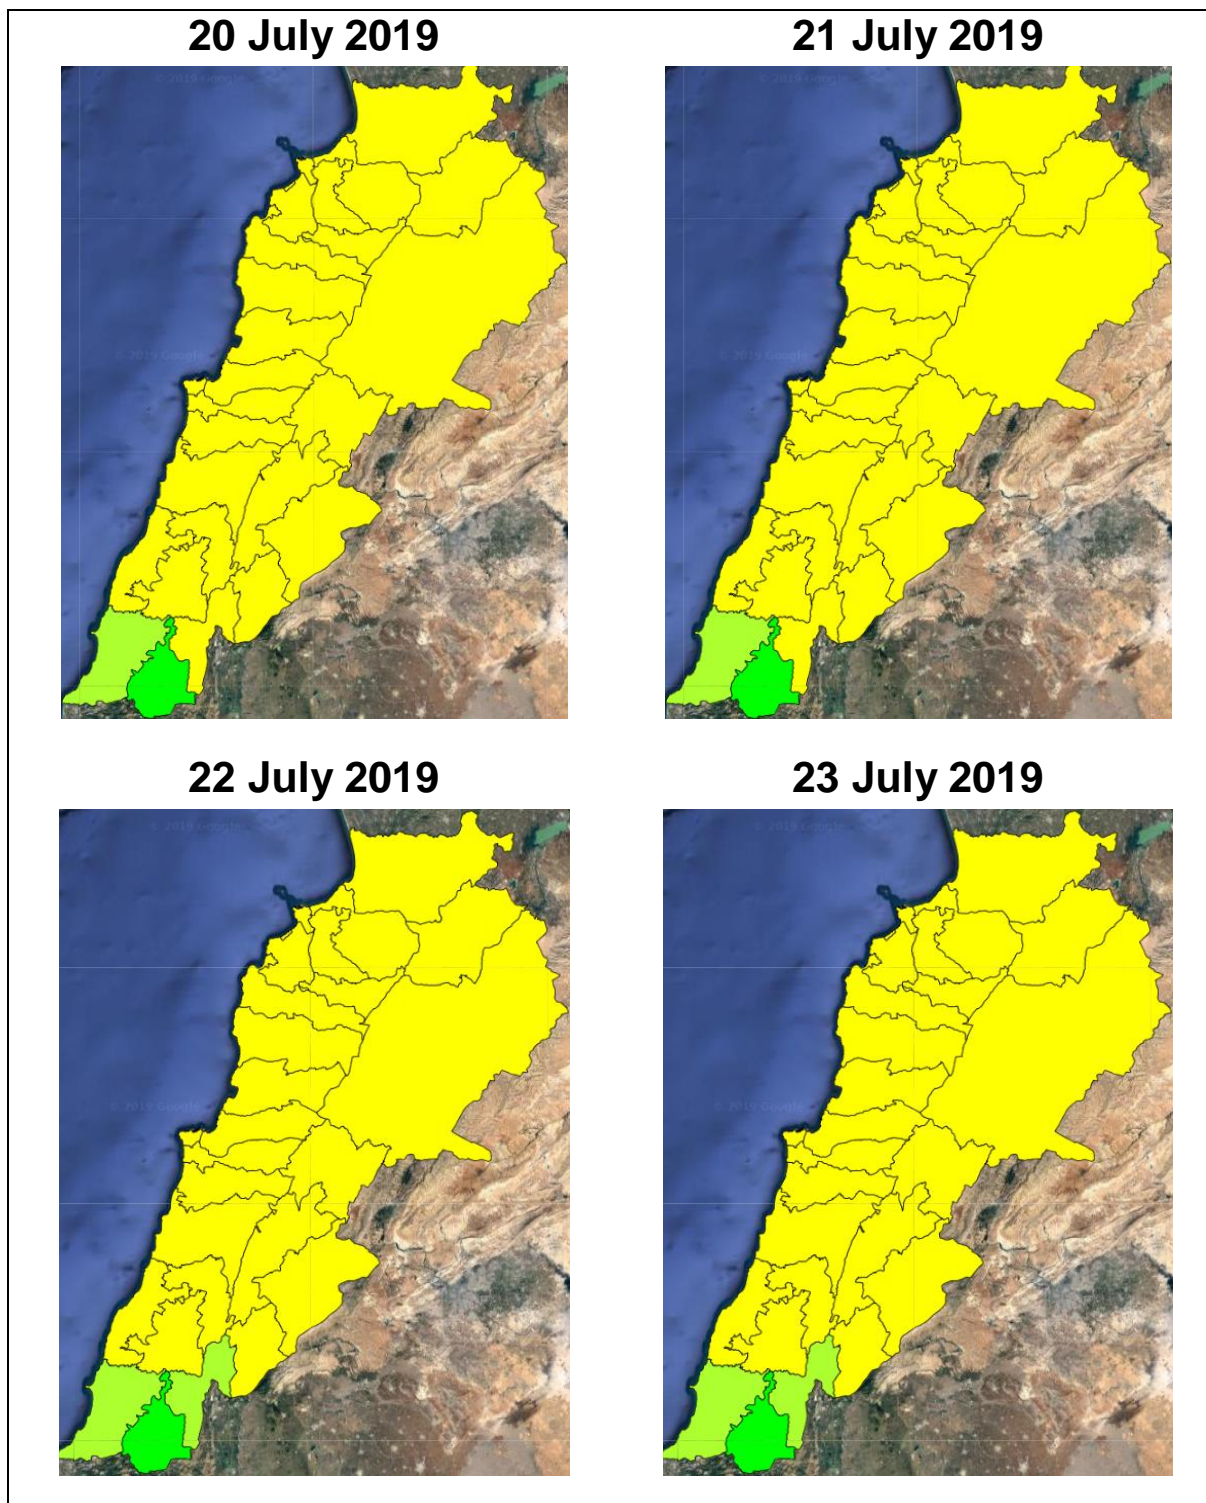

FIRE RISK INDEX

Layer Legend:
Lebanon Wildfire Risk Index 1

Data: Run: 21/07/2019 00:00. Forecast for 21
Model: RISICO for the Republic of Lebanon
Variable: Fire Weather Index
Spatial Resolution: Caza

- VERY LOW
- LOW
- MEDIUM-LOW
- MEDIUM
- MEDIUM-HIGH
- HIGH
- EXTREME