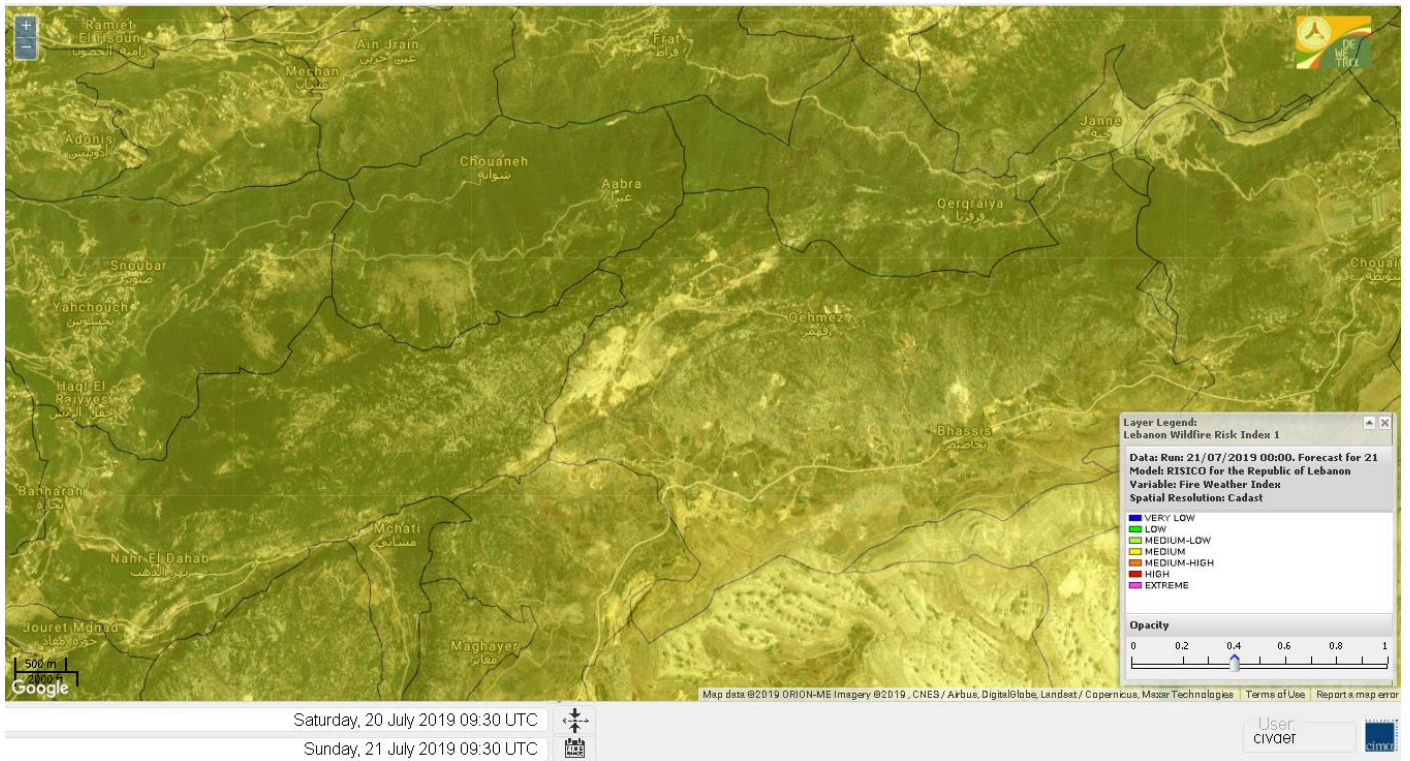

Shouf Biosphere Reserve Forecast for 21 July 2019

Shouf Biosphere Reserve Forecast for 22 July 2019

Shouf Biosphere Reserve Forecast for 23 July 2019

Jabal Moussa Reserve Forecast for 21 July 2019

Jabal Moussa Reserve Forecast for 22 July 2019