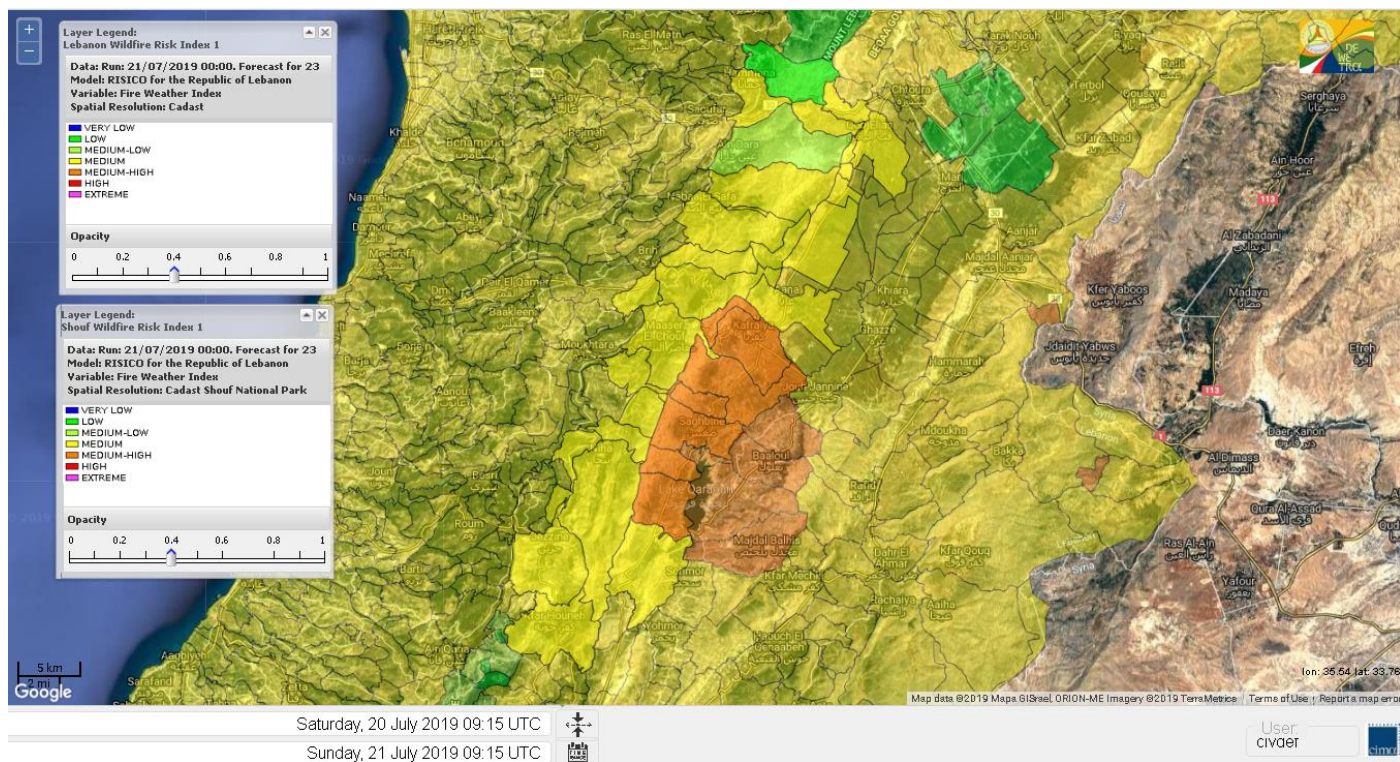

Shouf Biosphere Reserve Forecast for 23 July 2019