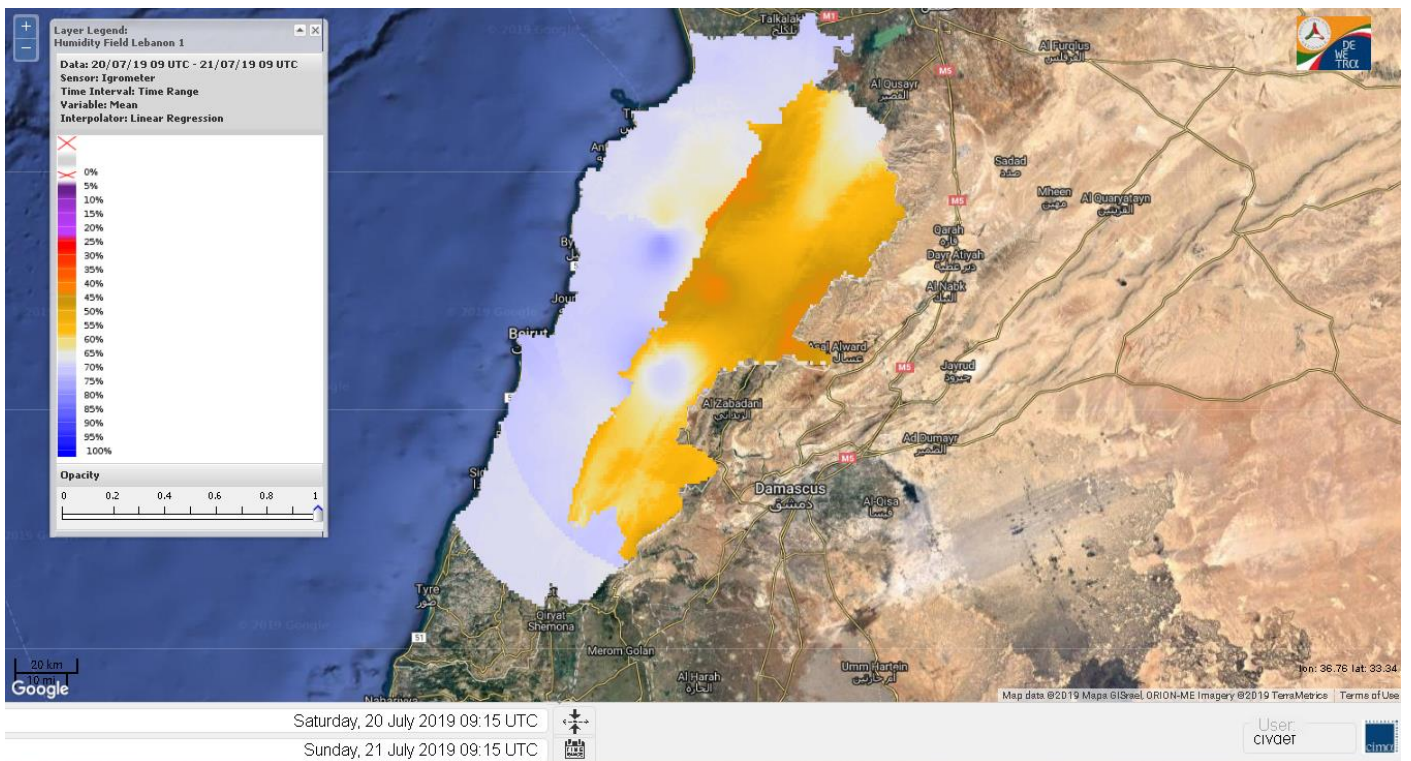

Lebanon humidity for 21 July 2019