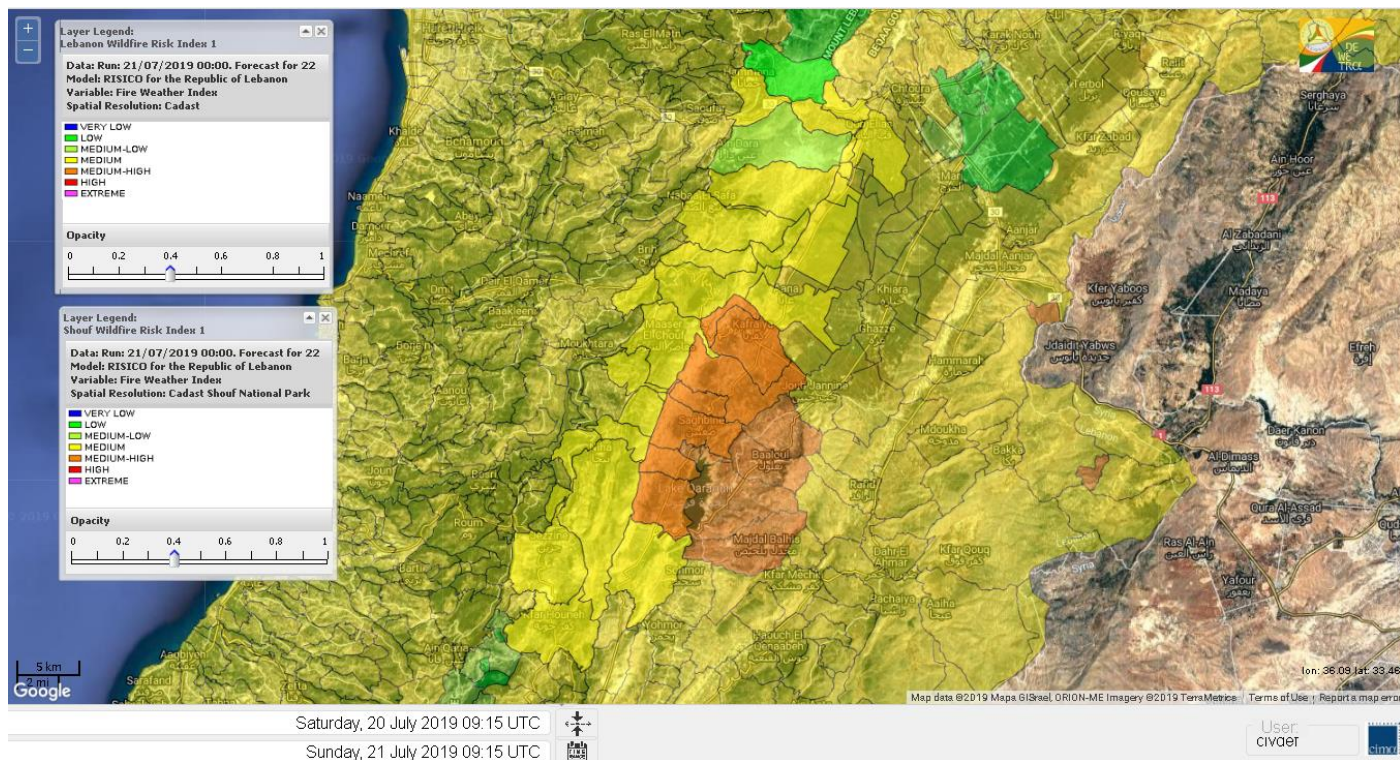

Shouf Biosphere Reserve Forecast for 22 July 2019