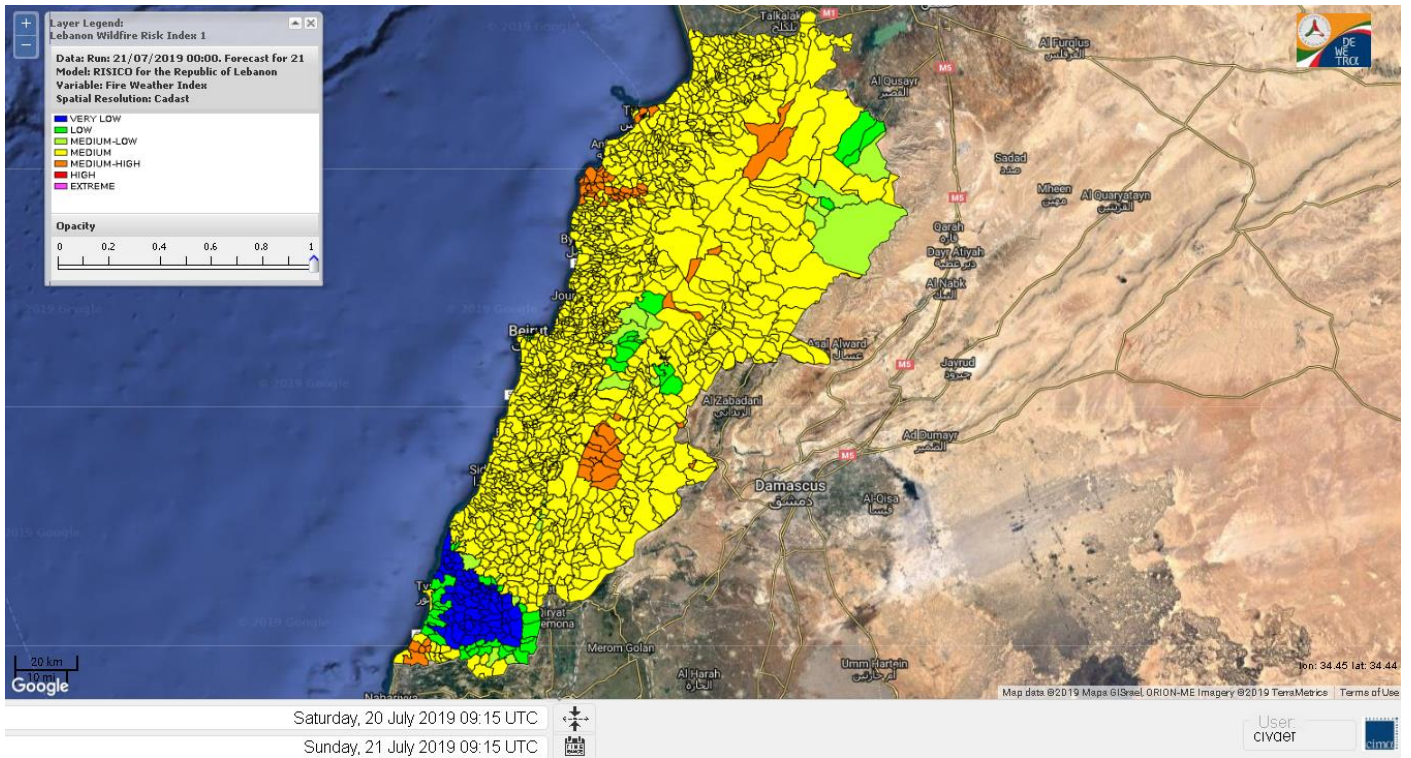

Lebanon for 21 July 2019