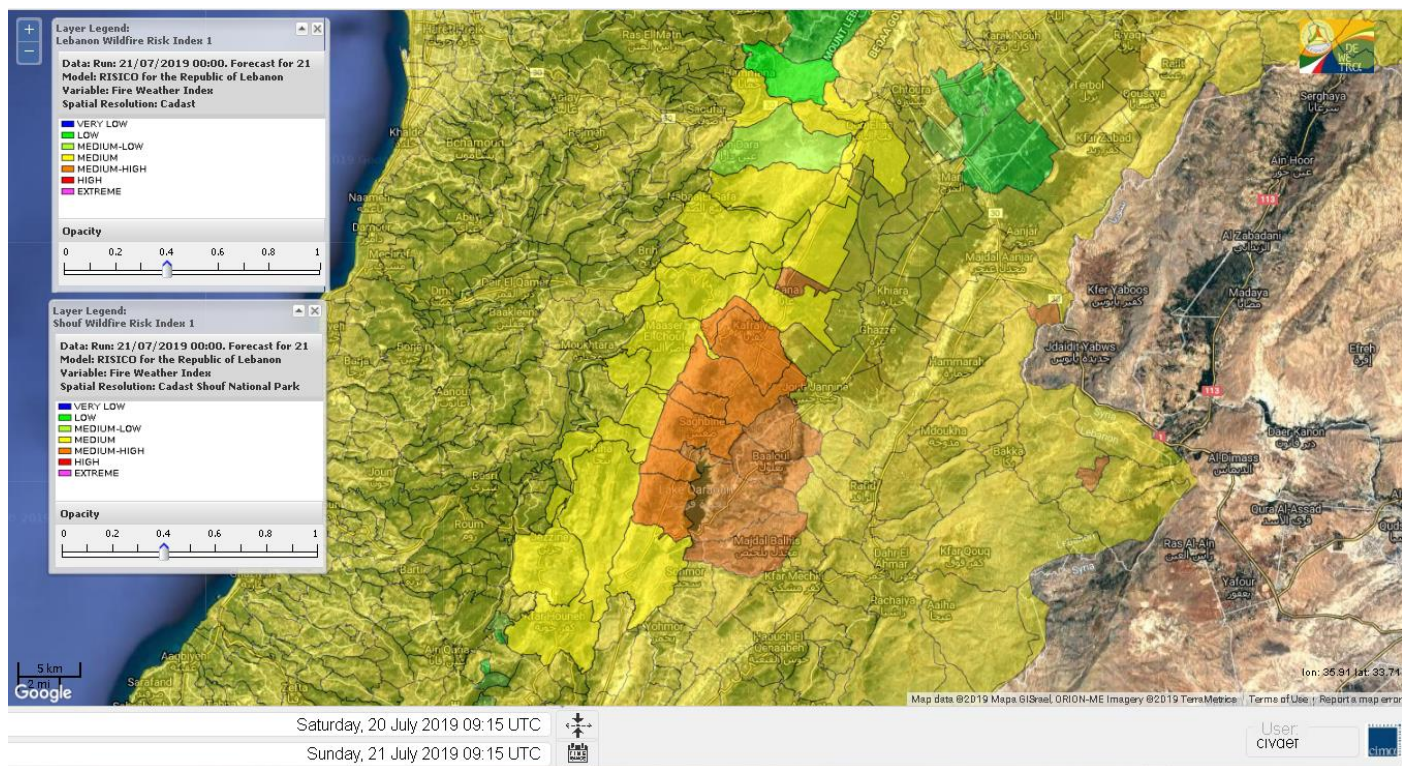

Shouf Biosphere Reserve Forecast for 21 July 2019