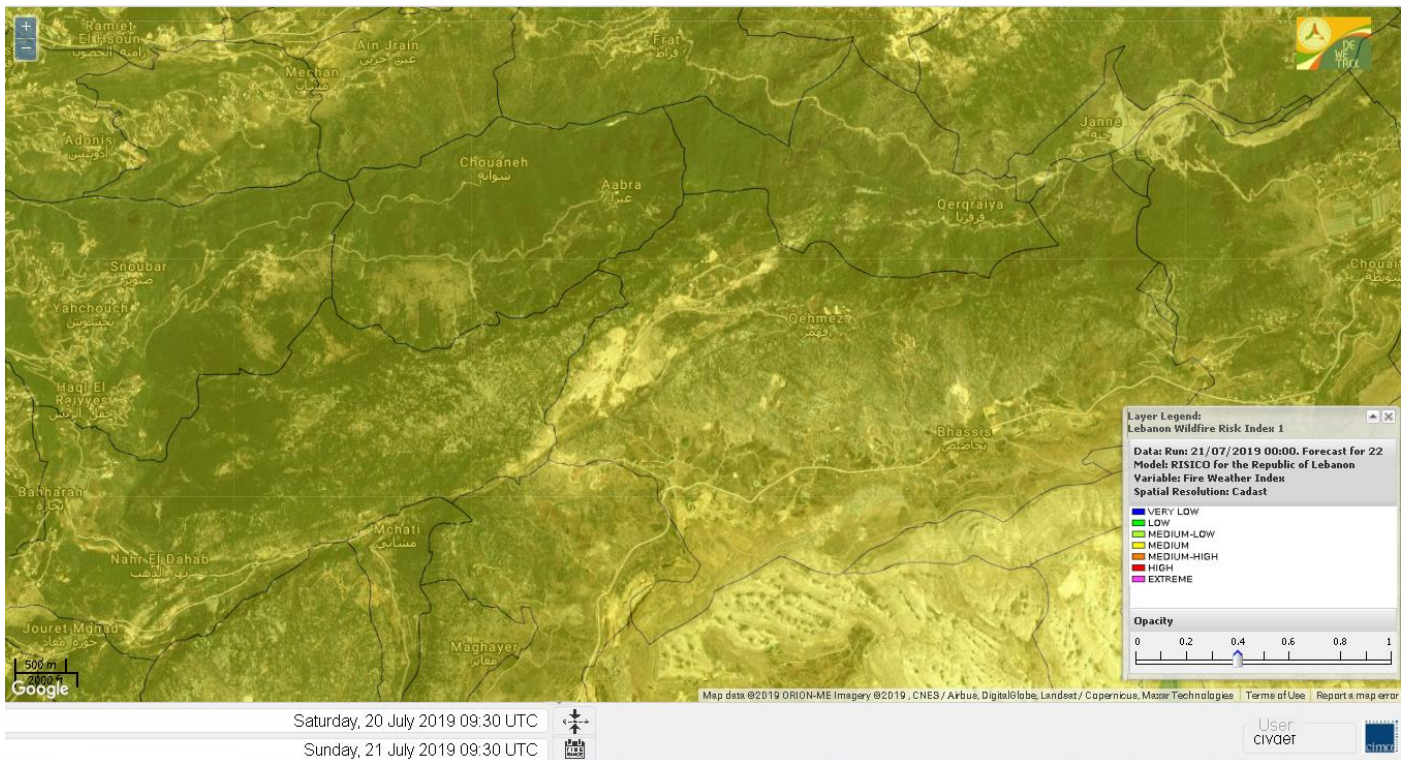

Shouf Biosphere Reserve Forecast for 21 July 2019

Shouf Biosphere Reserve Forecast for 22 July 2019

Shouf Biosphere Reserve Forecast for 23 July 2019

Jabal Moussa Reserve Forecast for 21 July 2019

Jabal Moussa Reserve Forecast for 22 July 2019