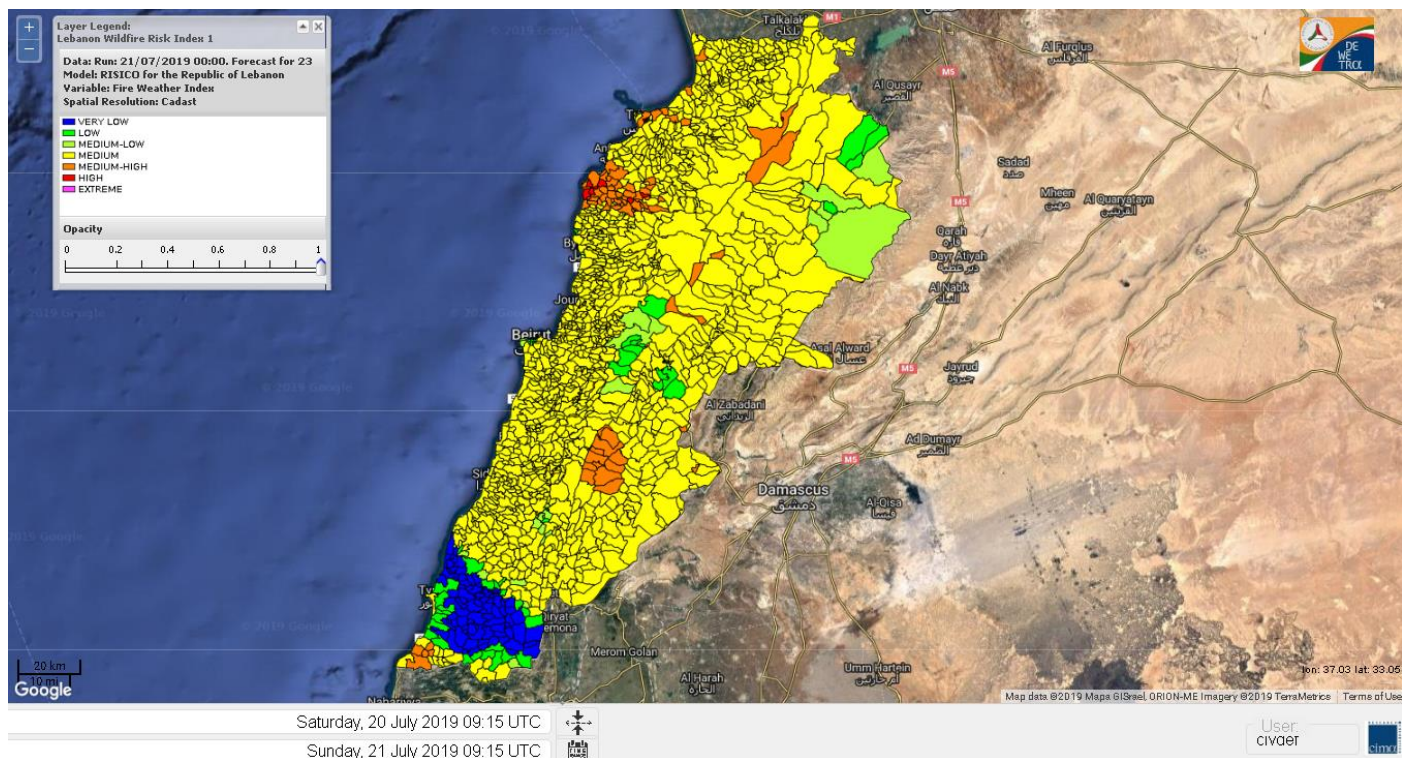

Lebanon for 23 July 2019