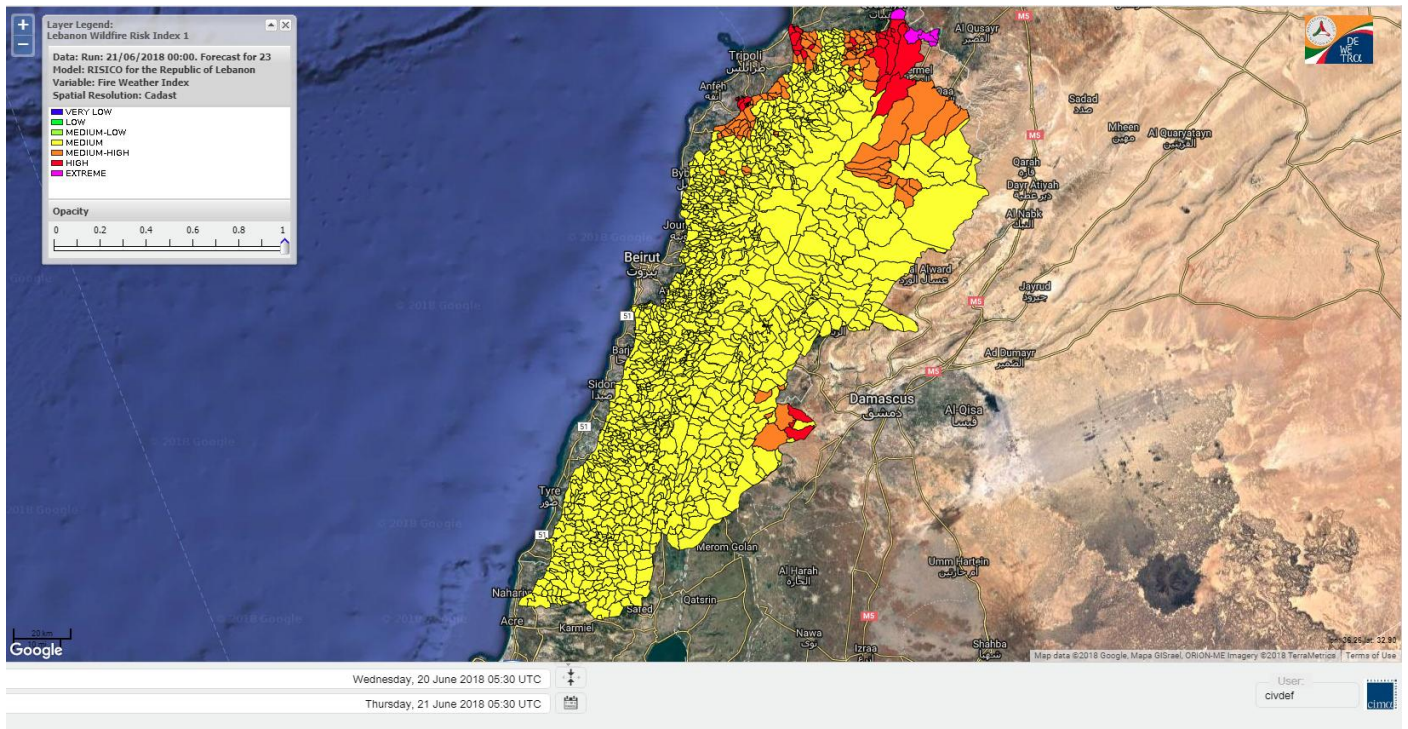

Lebanon for 23 June 2018