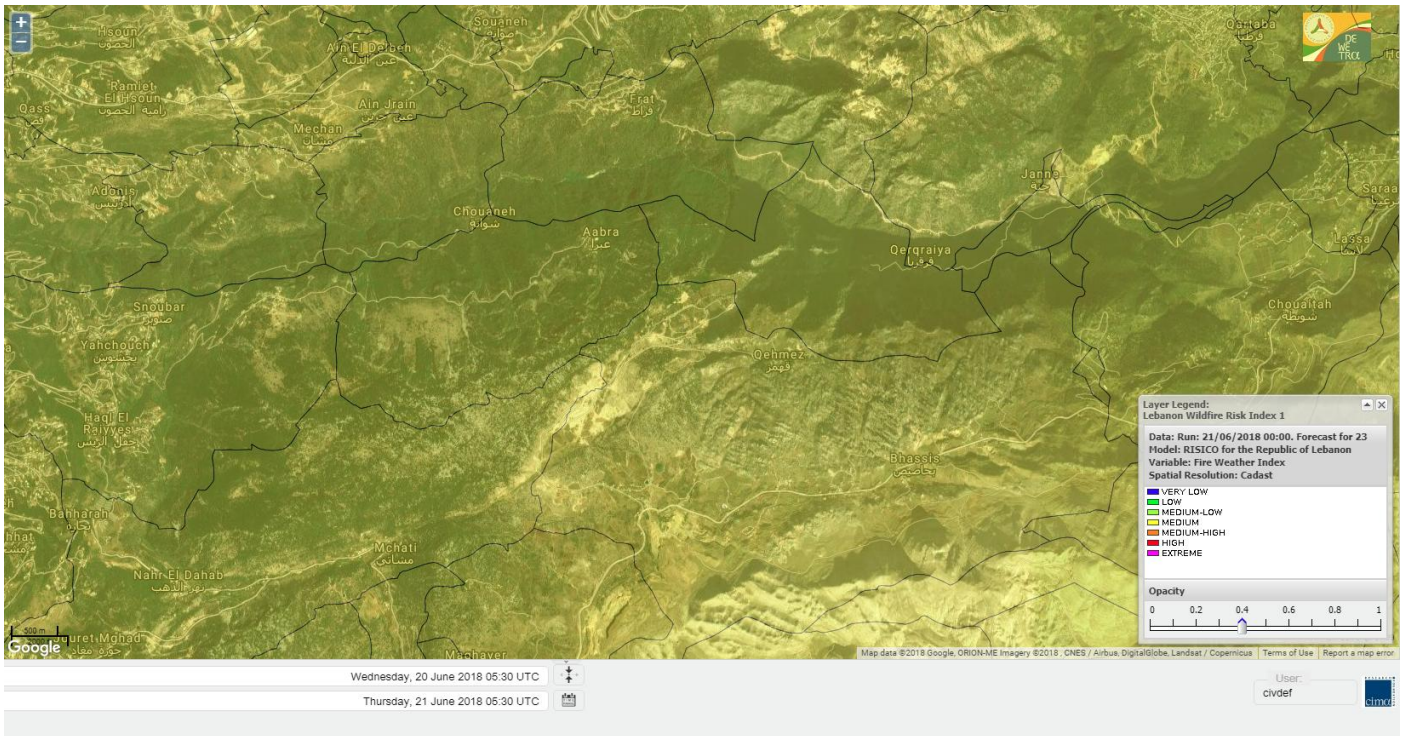

Jabal Moussa Reserve Forecast for 23 June 2018