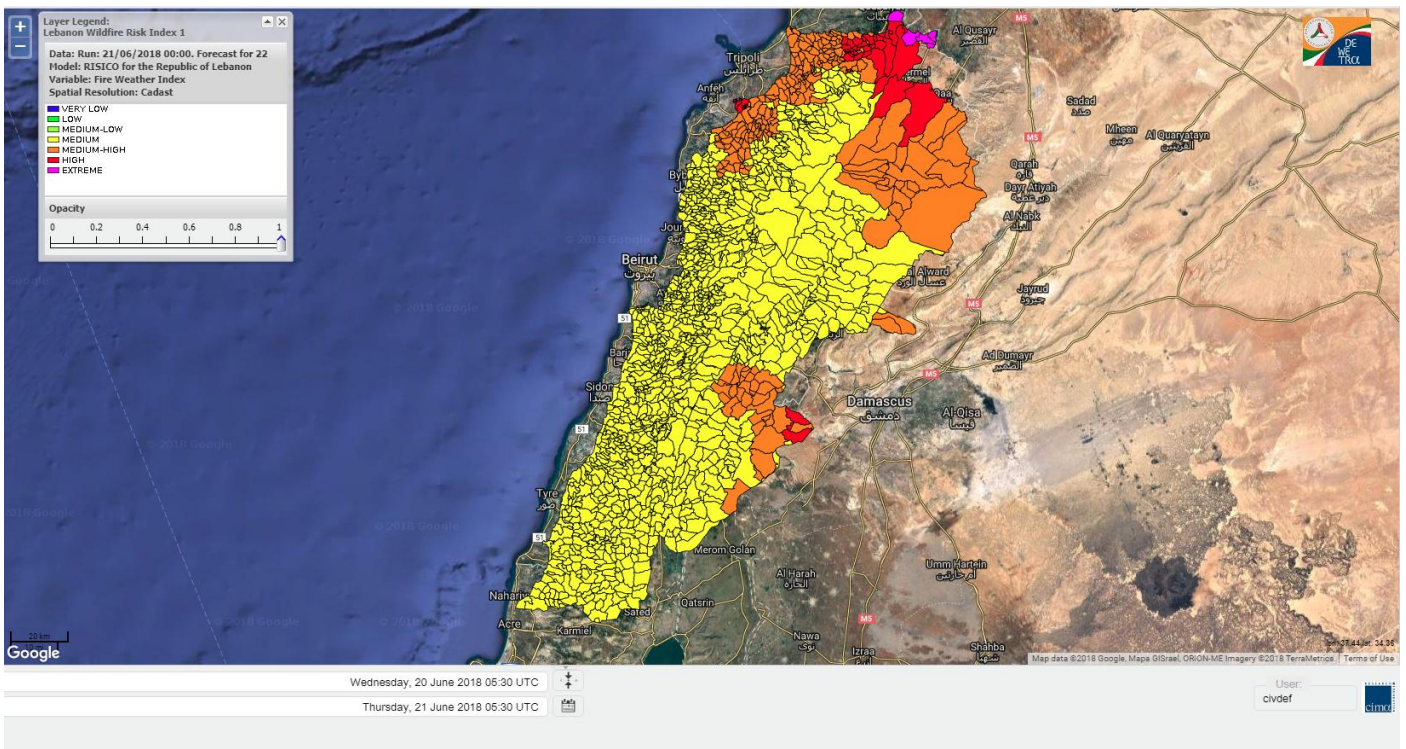

Lebanon for 22 June 2018