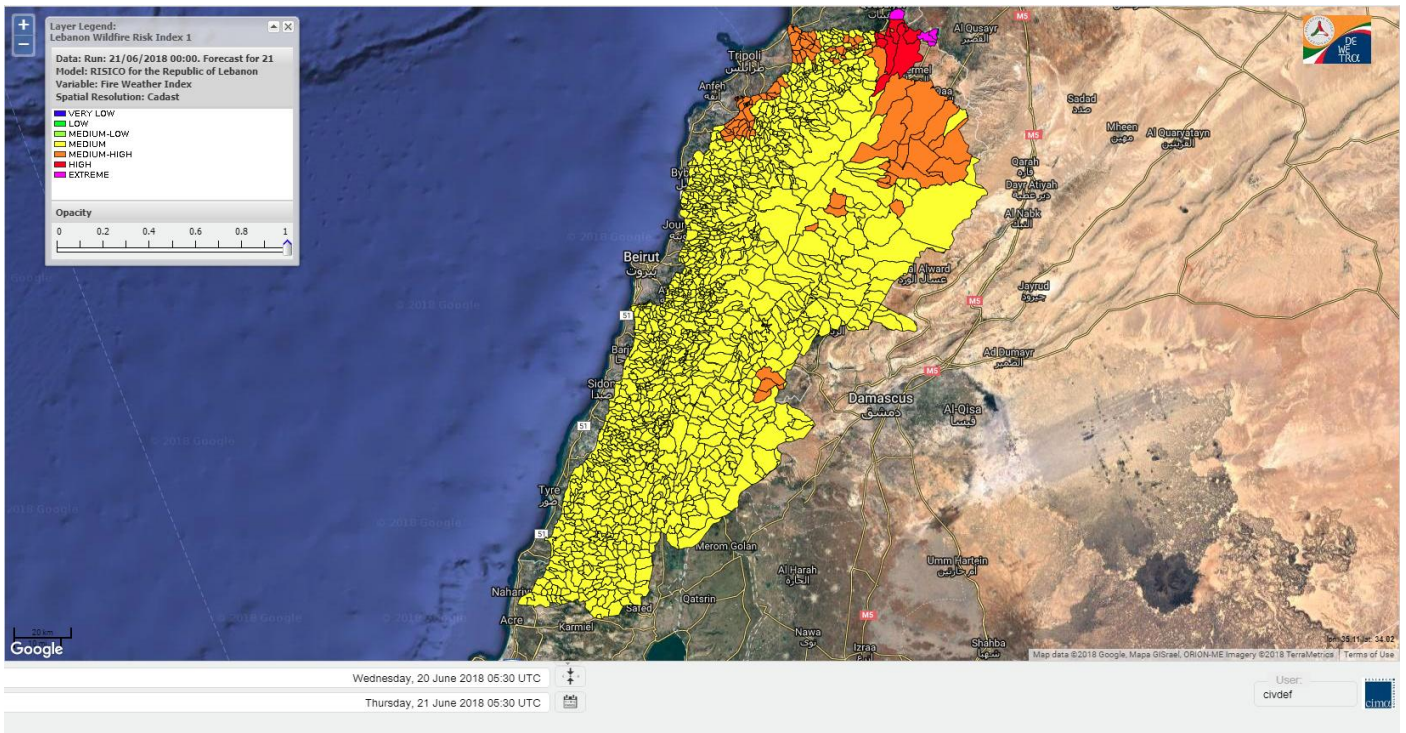

Lebanon for 21 June 2018