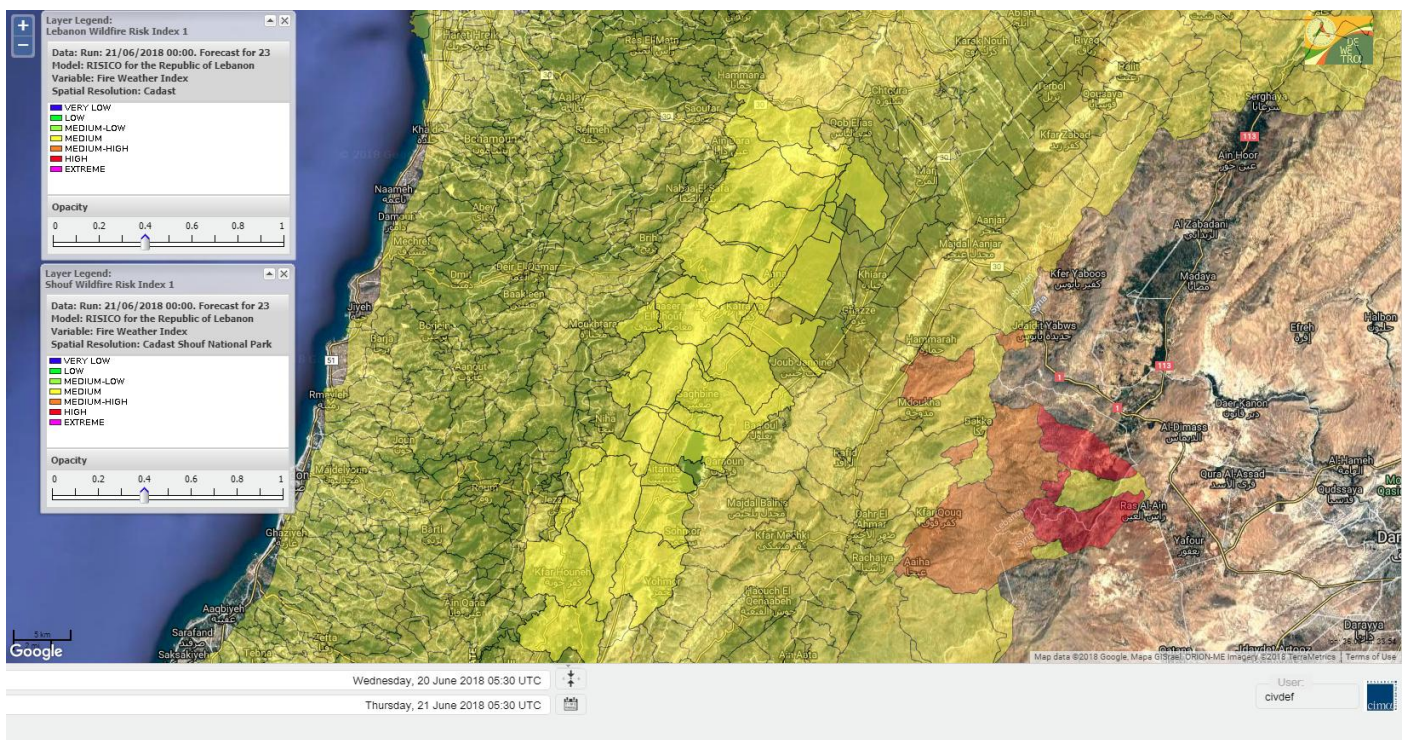

Lebanon for 23 June 2018

Shouf Biosphere Reserve Forecast for 21 June 2018

Shouf Biosphere Reserve Forecast for 22 June 2018

Shouf Biosphere Reserve Forecast for 23 June 2018

Jabal Moussa Reserve Forecast for 21 June 2018