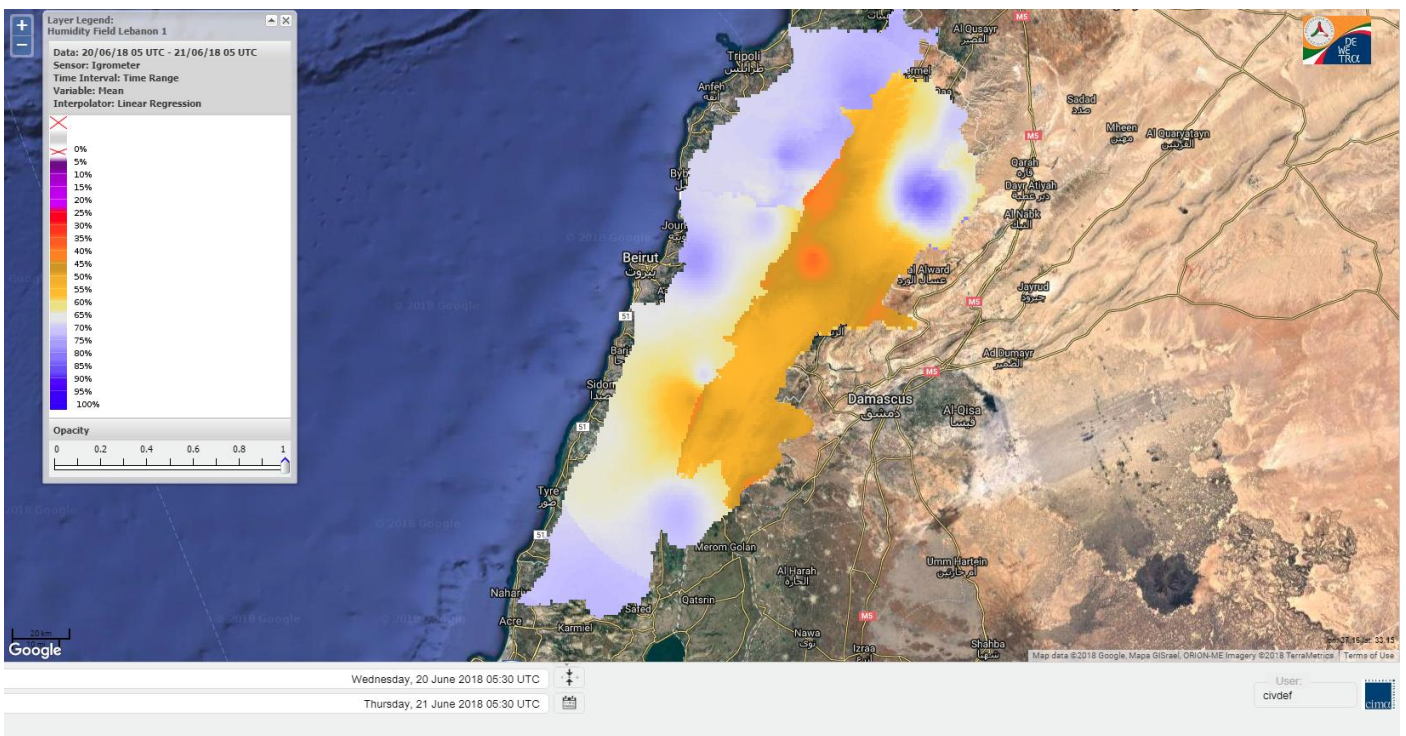

Lebanon humidity for Lebanon 21 June 2018