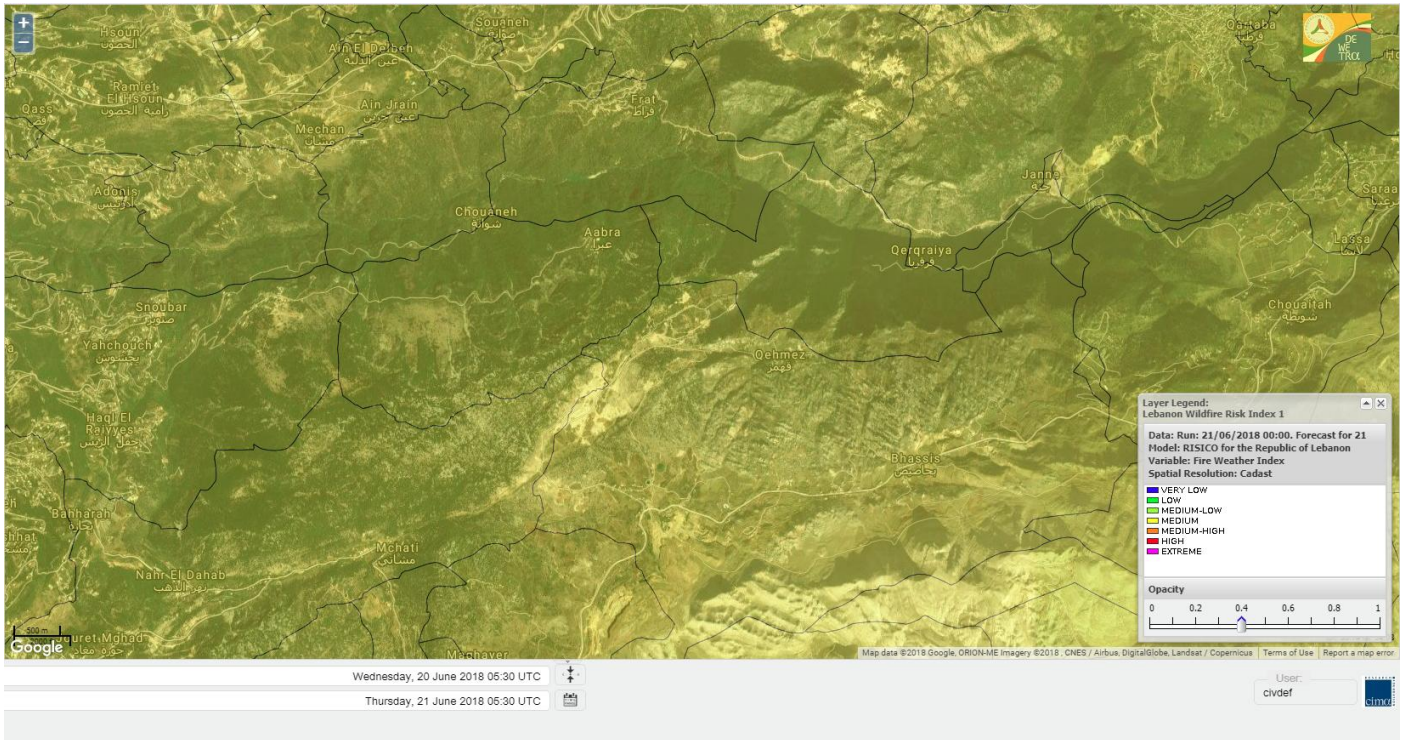

Lebanon for 23 June 2018

Shouf Biosphere Reserve Forecast for 21 June 2018

Shouf Biosphere Reserve Forecast for 22 June 2018

Shouf Biosphere Reserve Forecast for 23 June 2018

Jabal Moussa Reserve Forecast for 21 June 2018