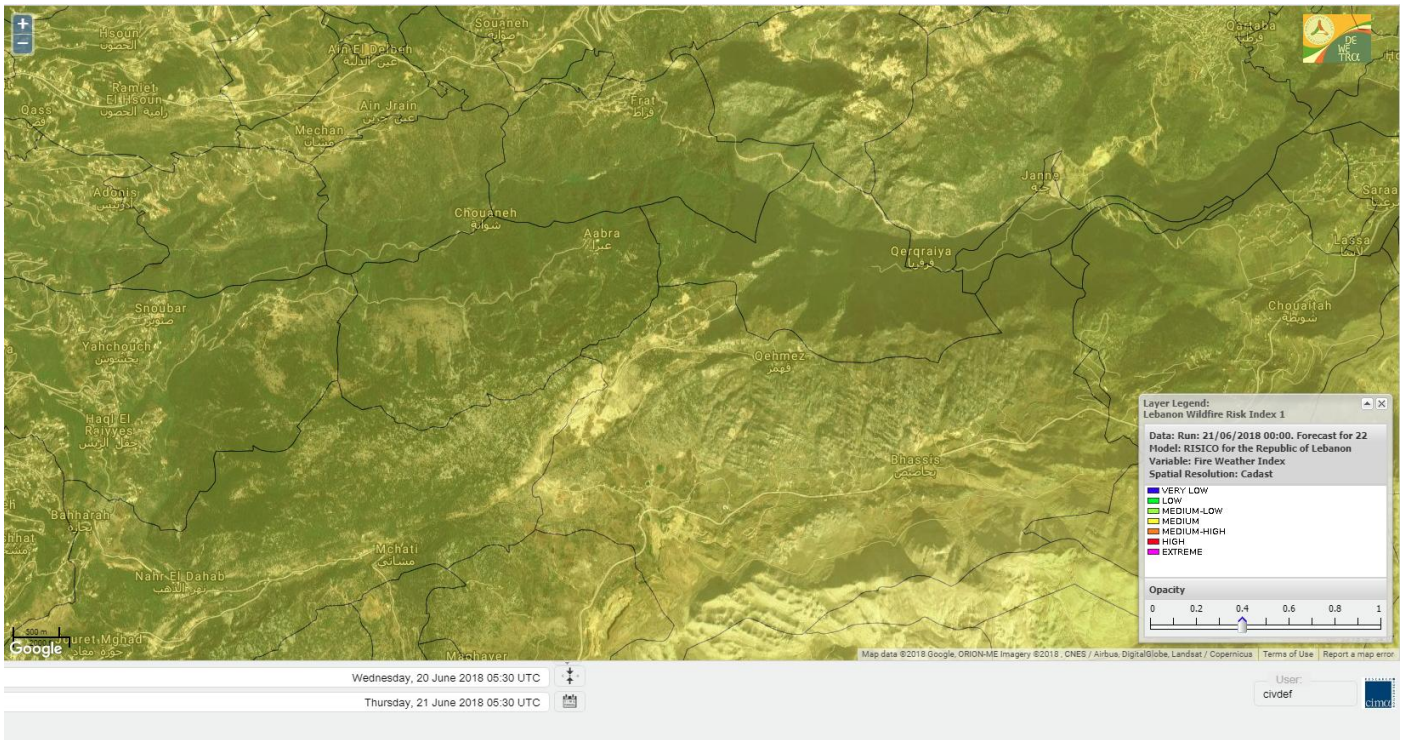

Jabal Moussa Reserve Forecast for 22 June 2018