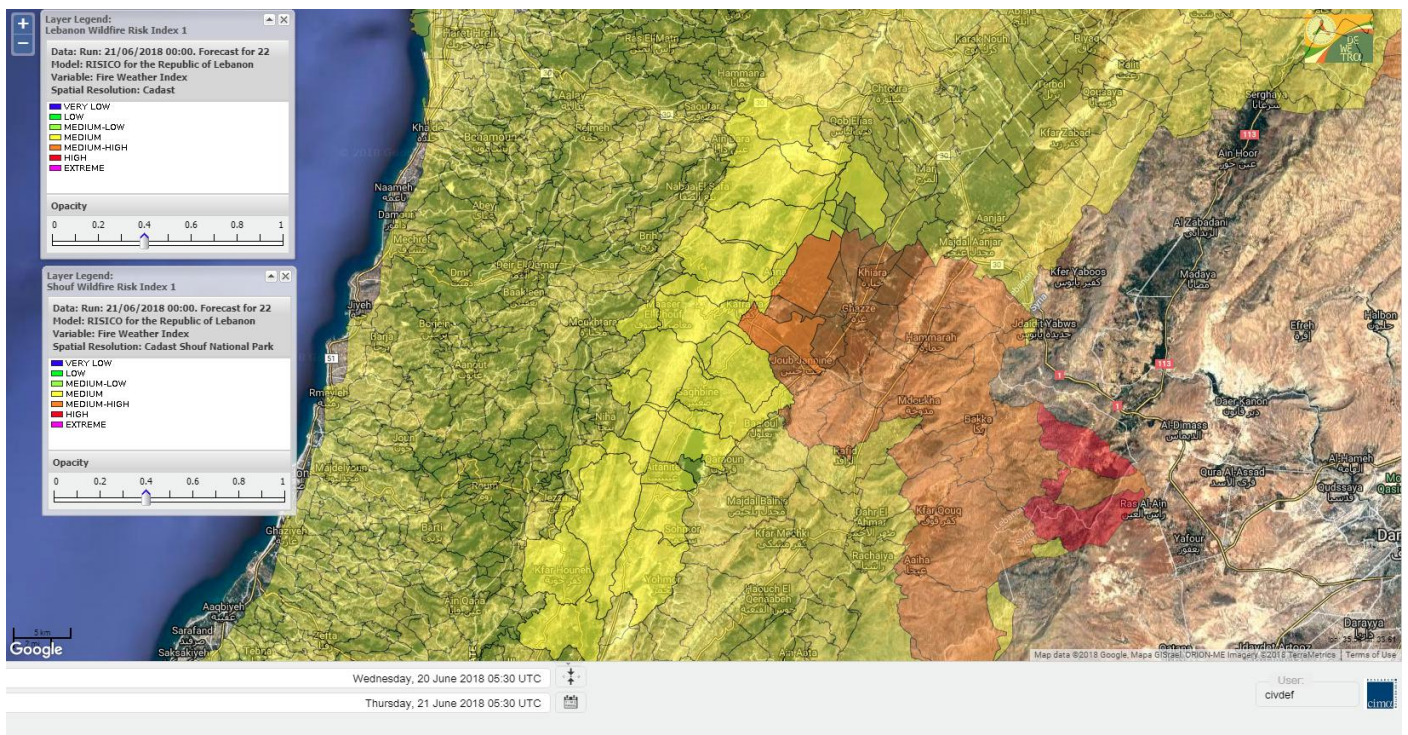

Shouf Biosphere Reserve Forecast for 22 June 2018