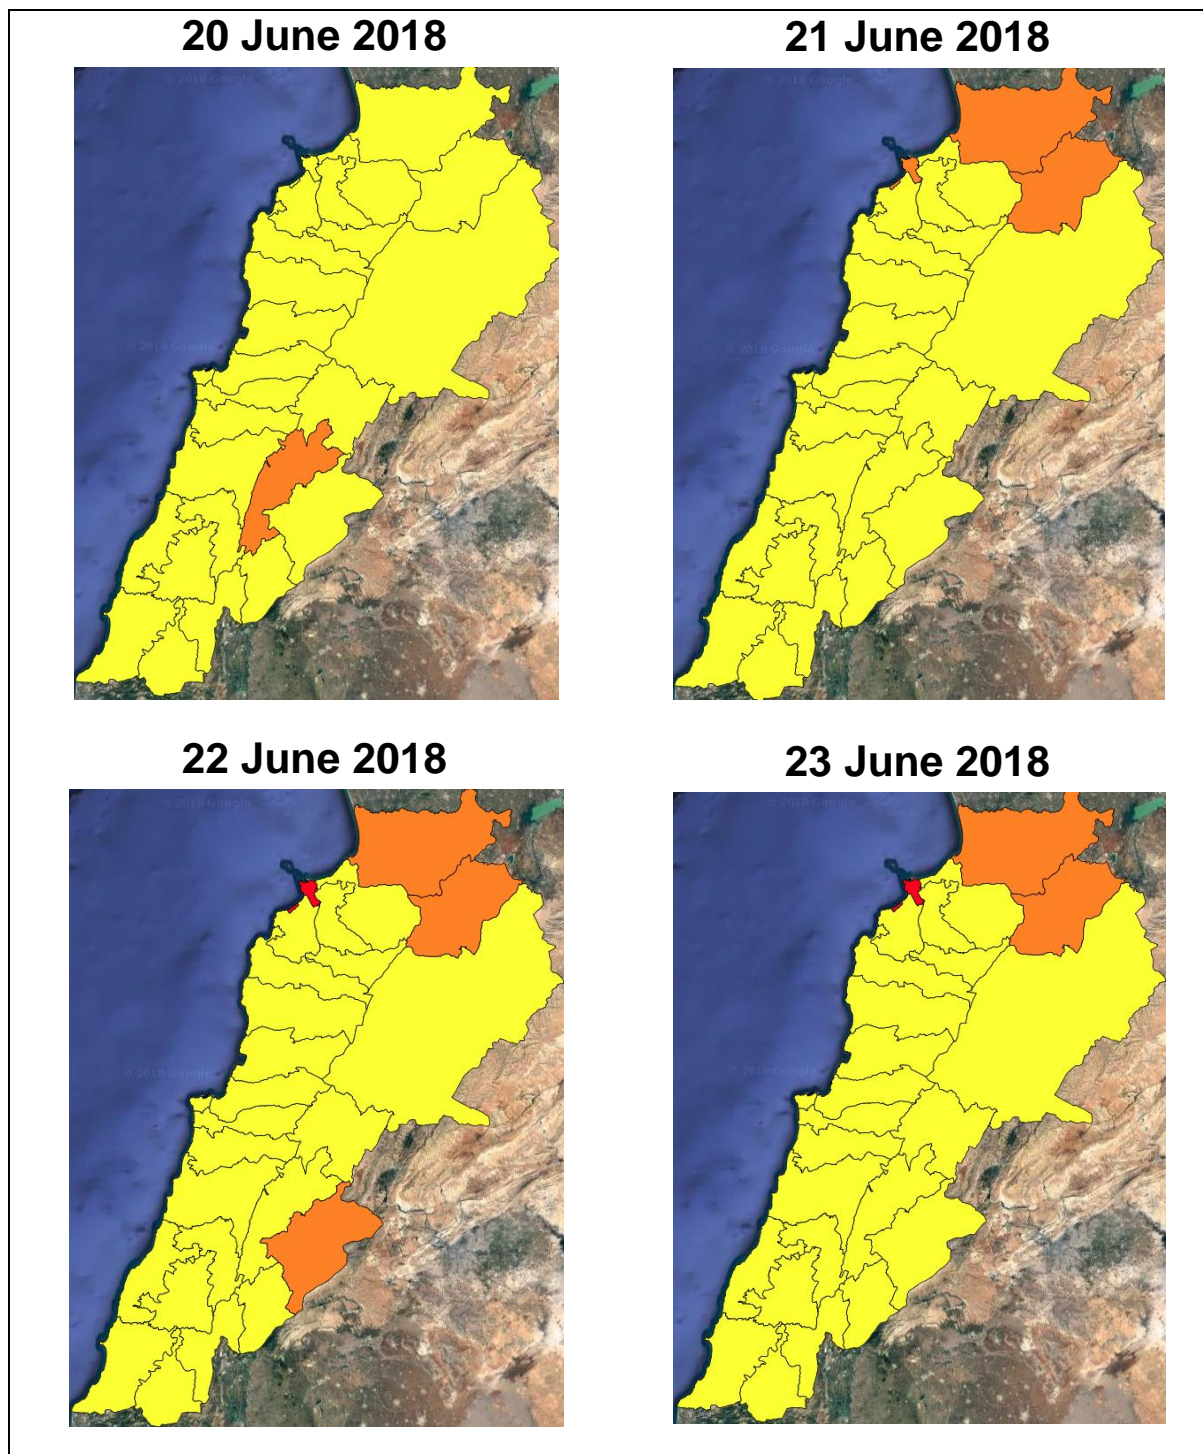

FIRE RISK INDEX

Layer Legend:
Lebanon Wildfire Risk Index 1

Data: Run: 21/06/2018 00:00. Forecast for 21
Model: RISICO for the Republic of Lebanon
Variable: Fire Weather Index
Spatial Resolution: Caza

- VERY LOW
- LOW
- MEDIUM-LOW
- MEDIUM
- MEDIUM-HIGH
- HIGH
- EXTREME