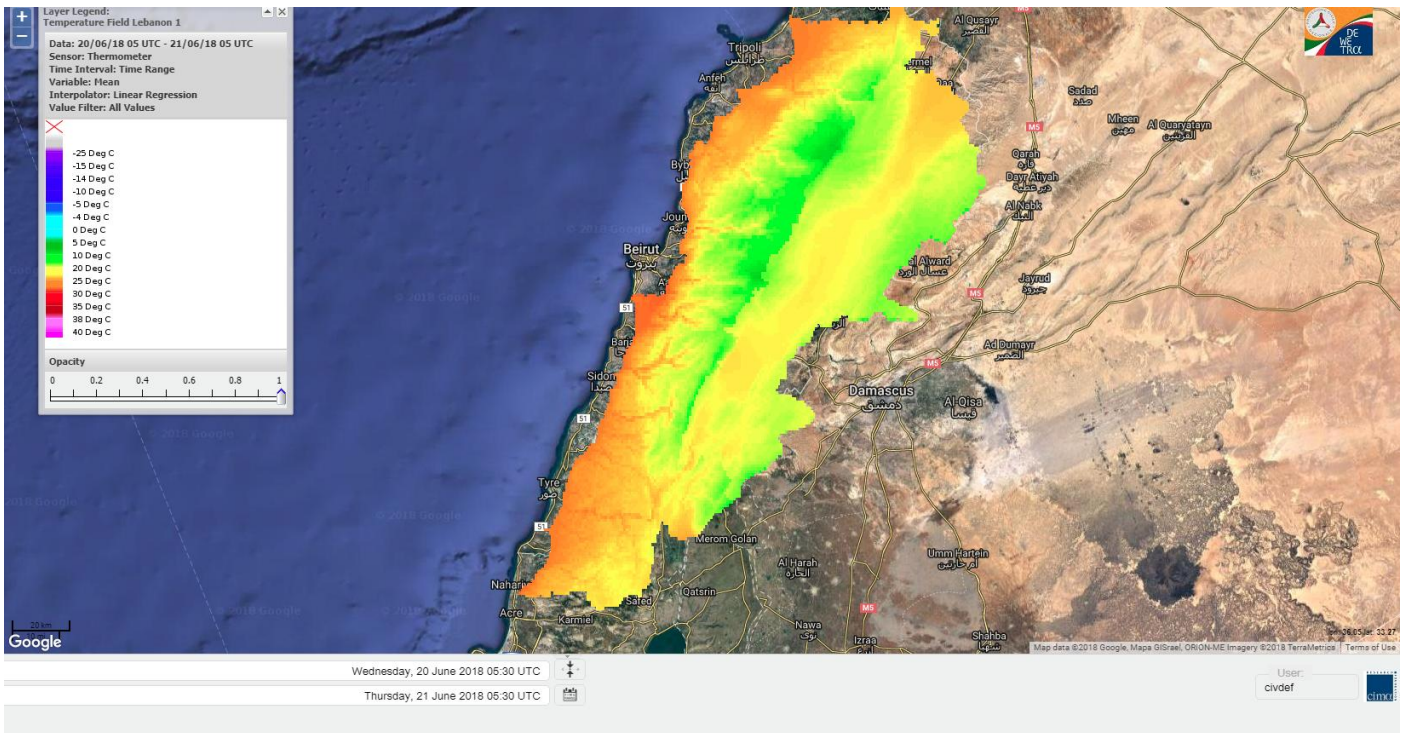

Lebanon temperature for Lebanon 21 June 2018