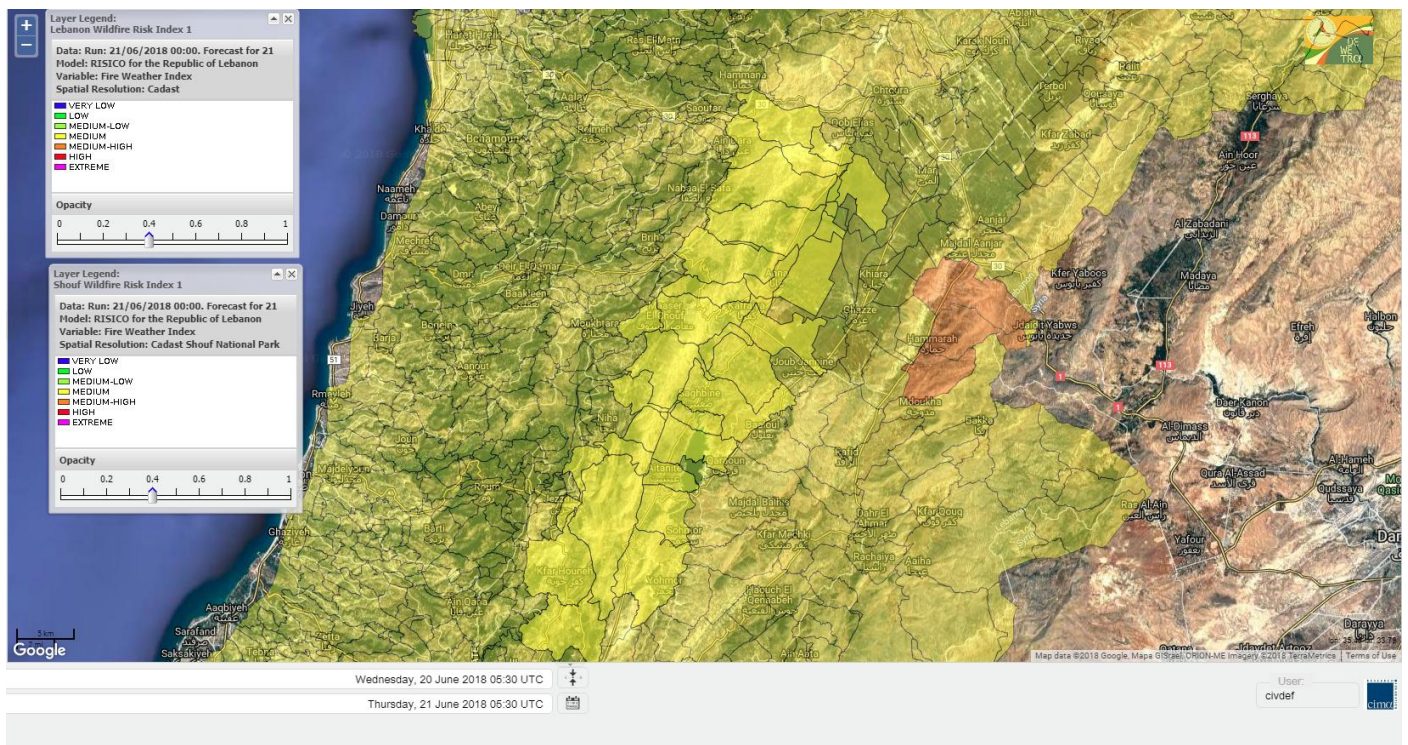

Shouf Biosphere Reserve Forecast for 21 June 2018