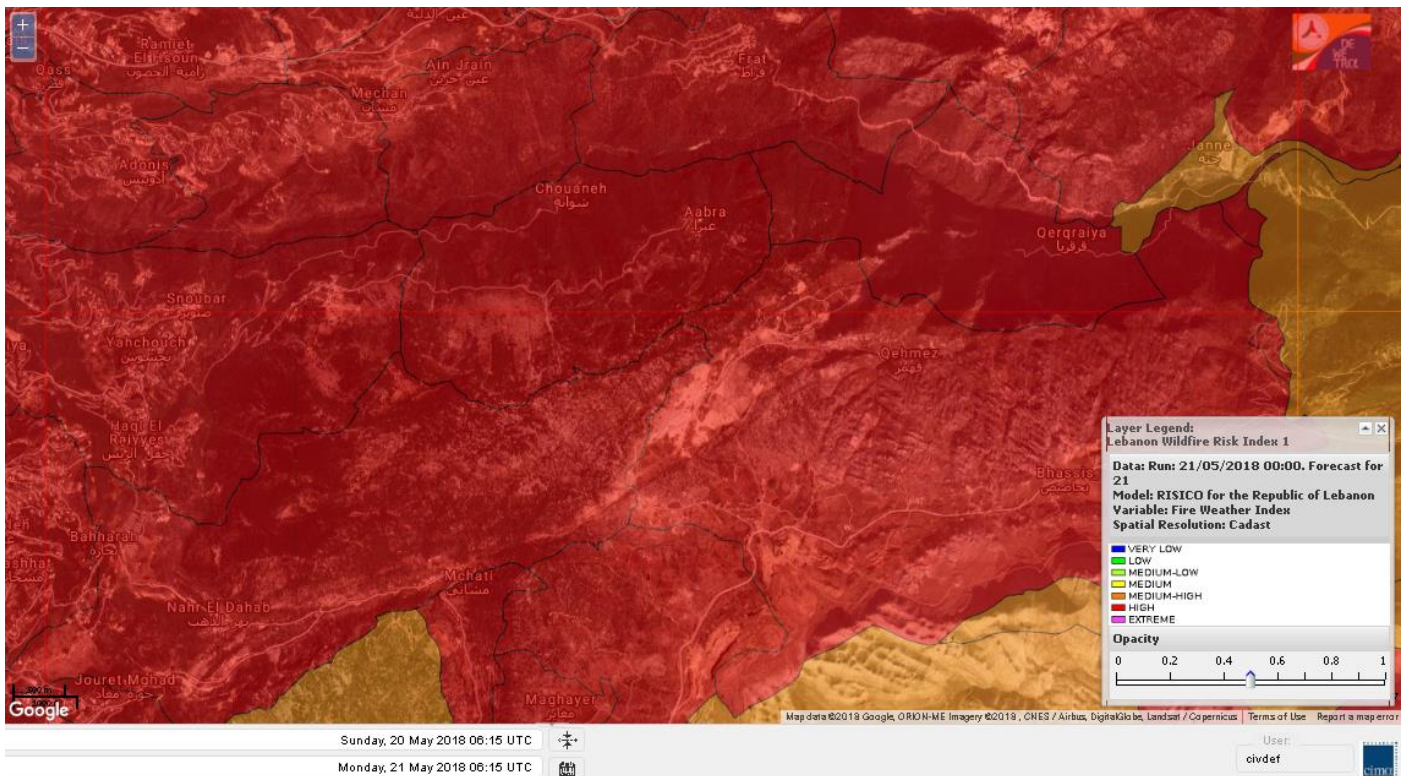

Jabal Moussa Reserve Forecast for 21 May 2018