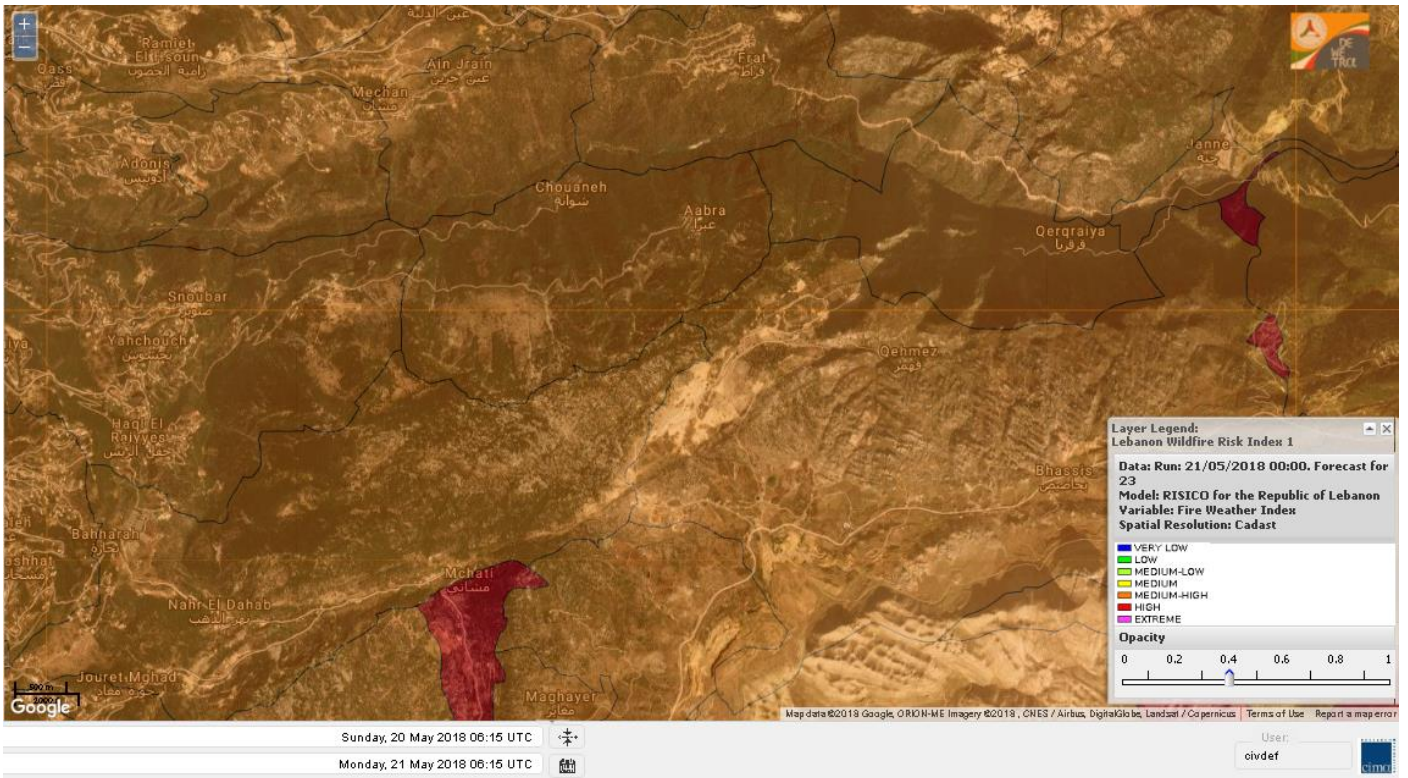

Jabal Moussa Reserve Forecast for 23 May 2018