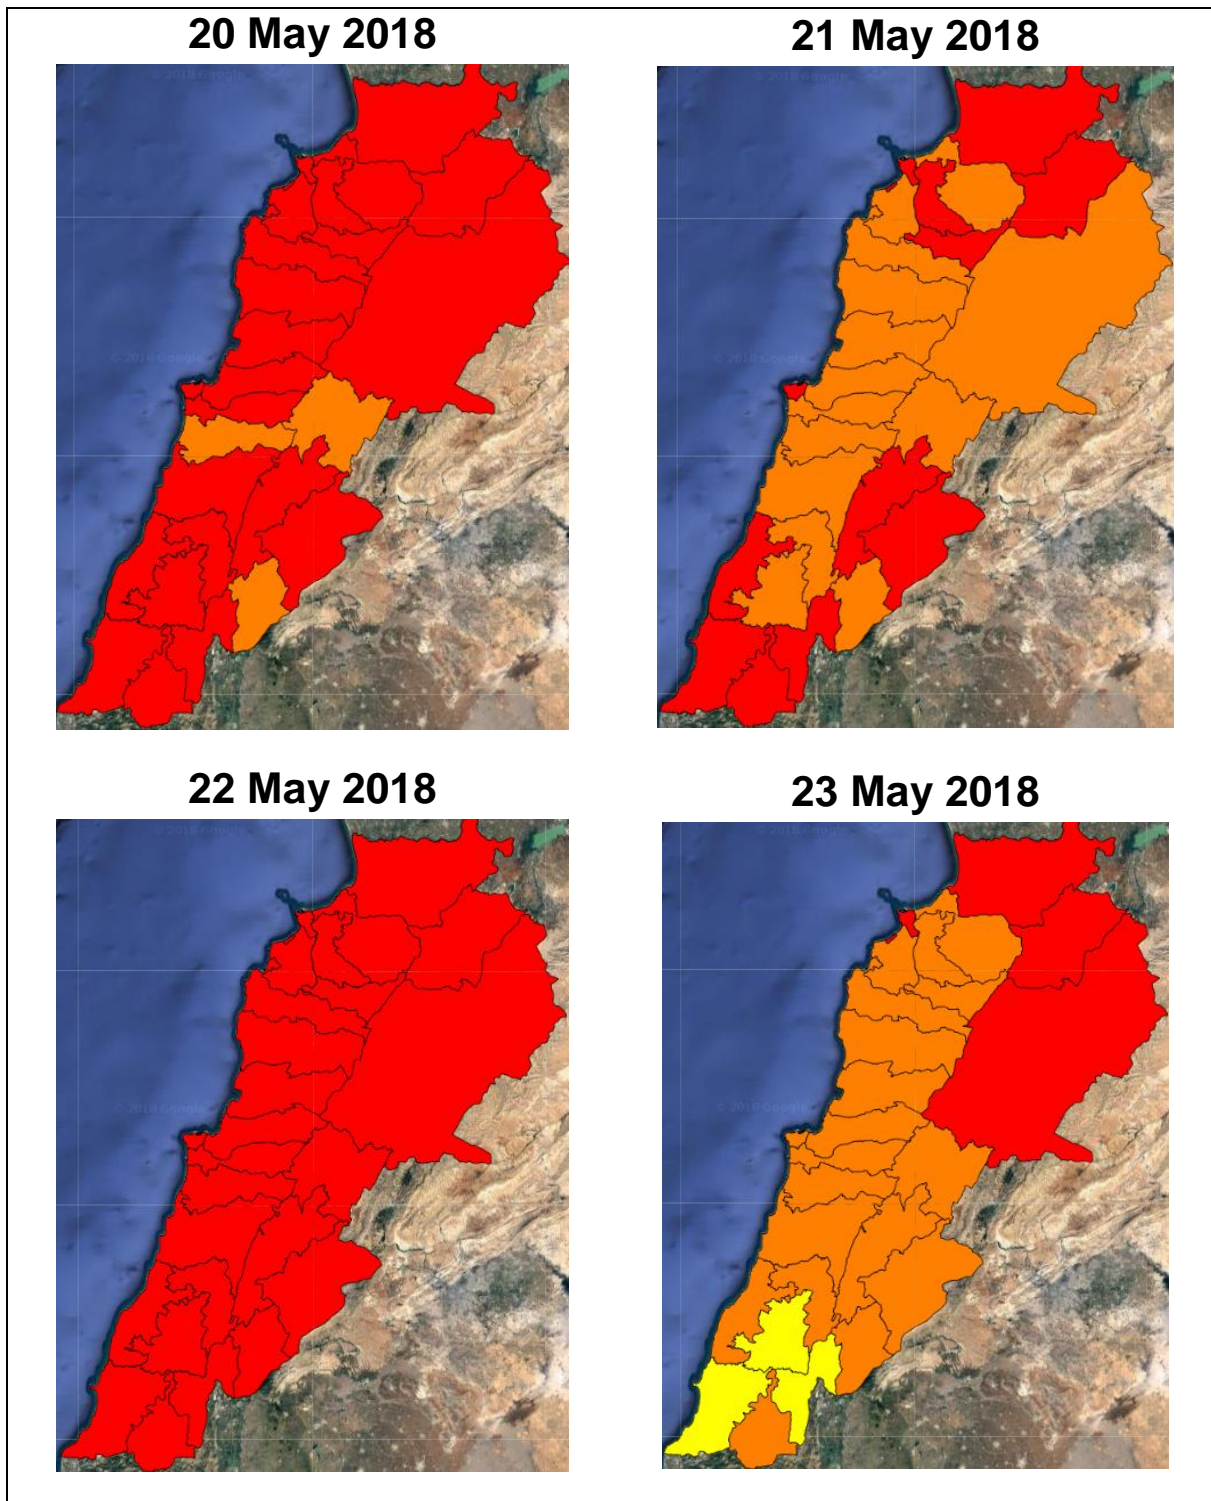

FIRE RISK INDEX

Layer Legend:
Lebanon Wildfire Risk Index 1

Data: Run: 21/05/2018 00:00. Forecast for 21
Model: RISICO for the Republic of Lebanon
Variable: Fire Weather Index
Spatial Resolution: Caza

- VERY LOW
- LOW
- MEDIUM-LOW
- MEDIUM
- MEDIUM-HIGH
- HIGH
- EXTREME