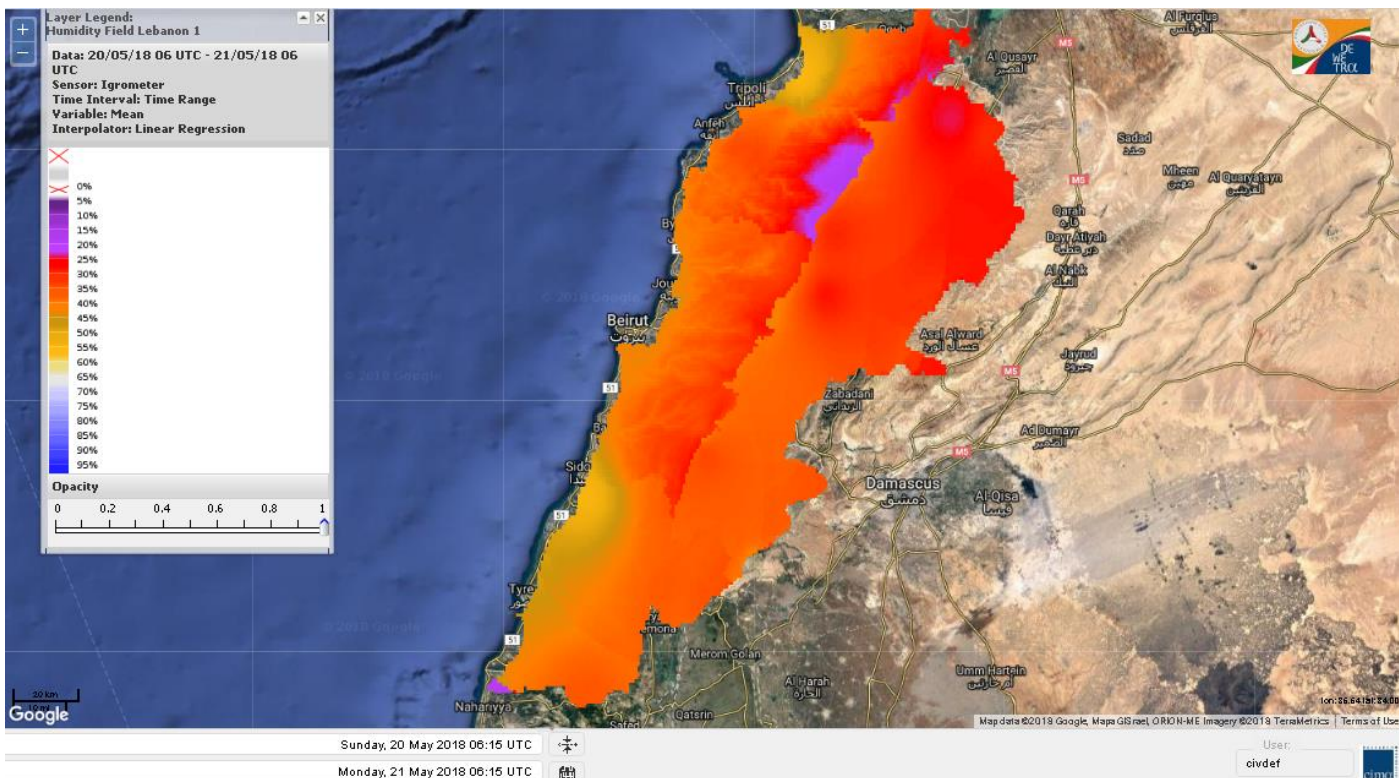

Lebanon humidity for Lebanon 21 May 2018