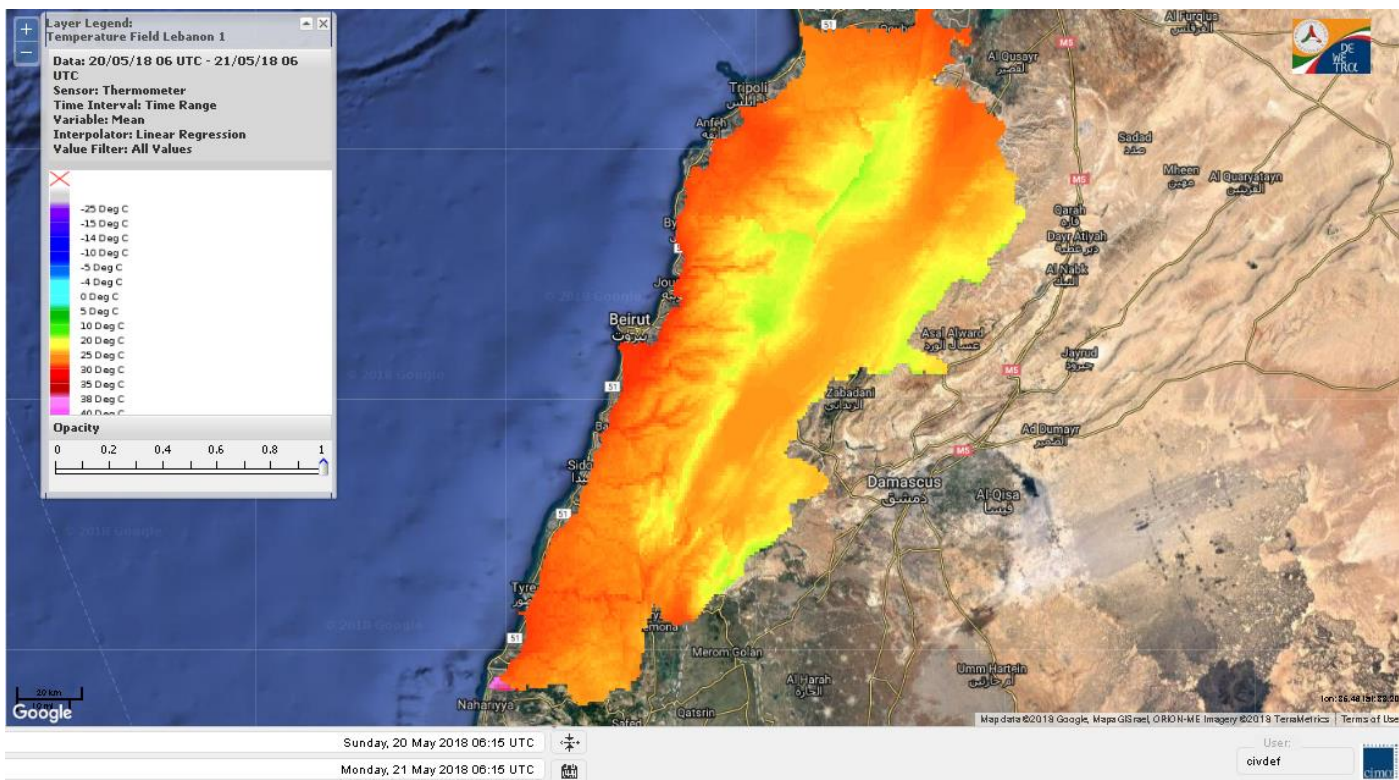

Lebanon temperature for Lebanon 21 May 2018