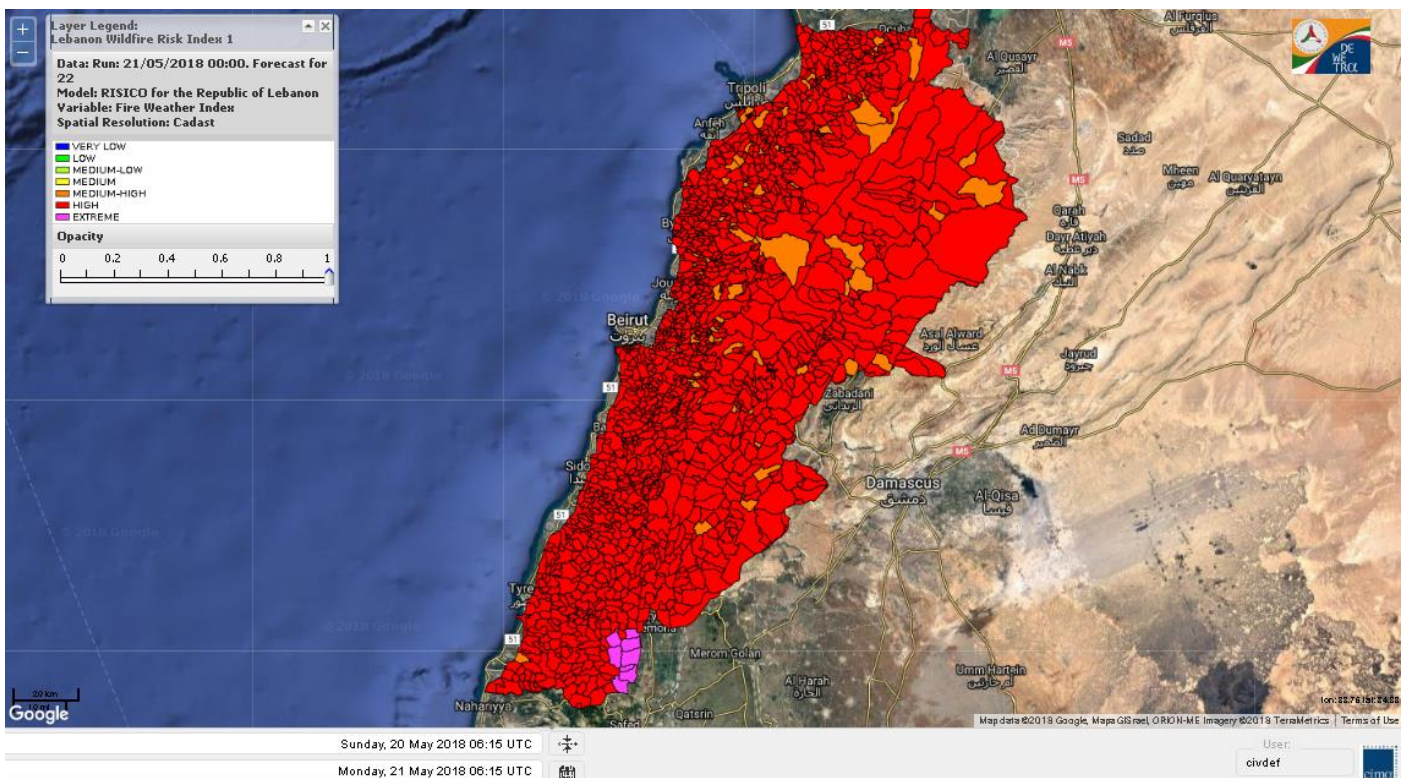

Lebanon for 22 May 2018