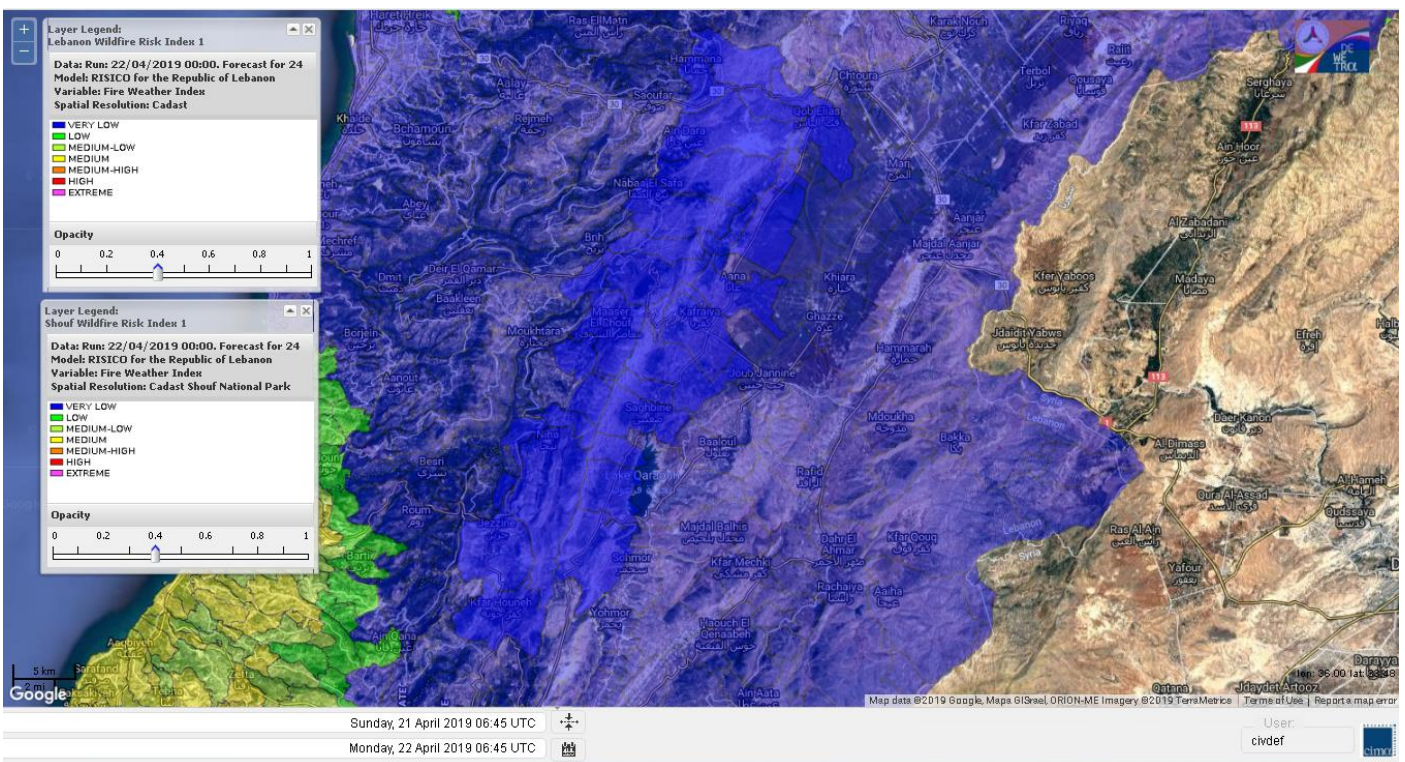

Shouf Biosphere Reserve Forecast for 24 April 2019