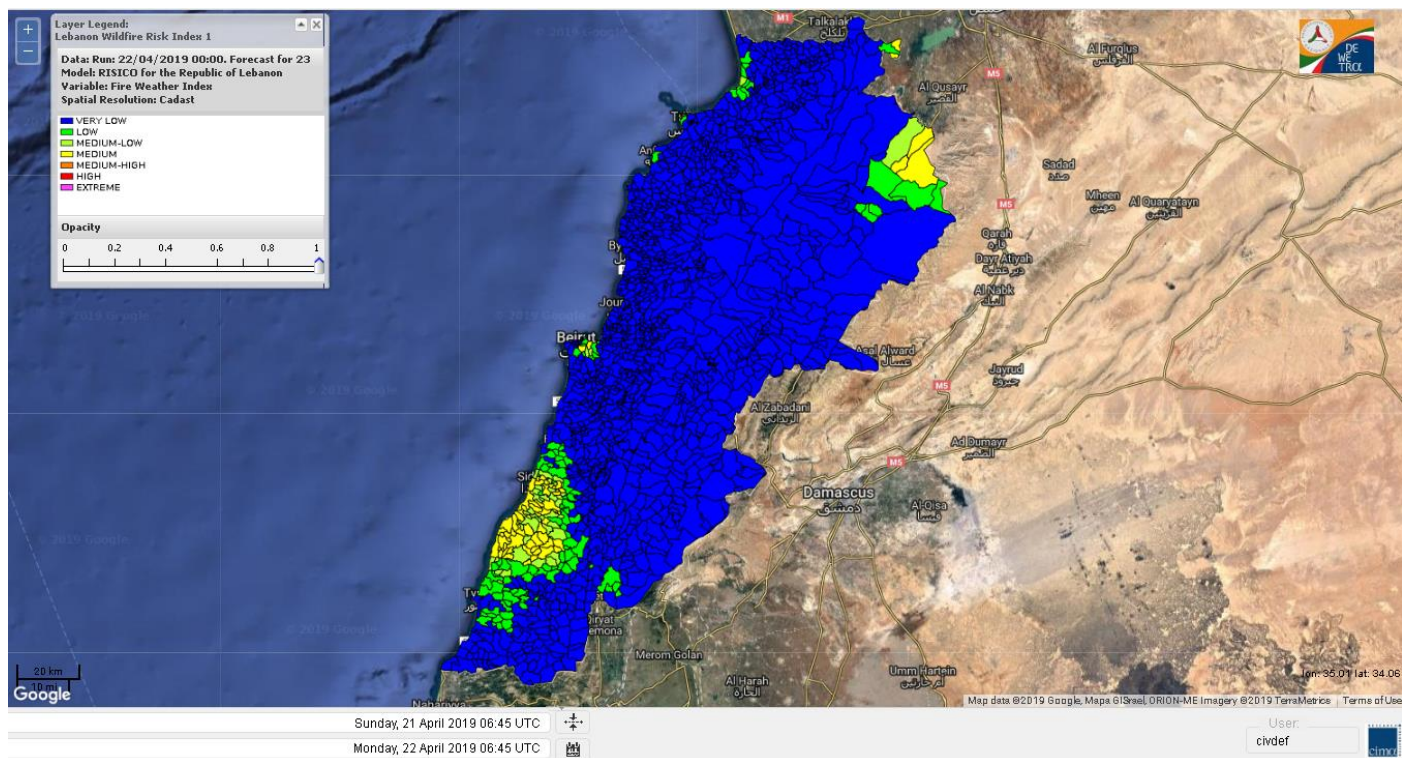

Lebanon for 23 April 2019