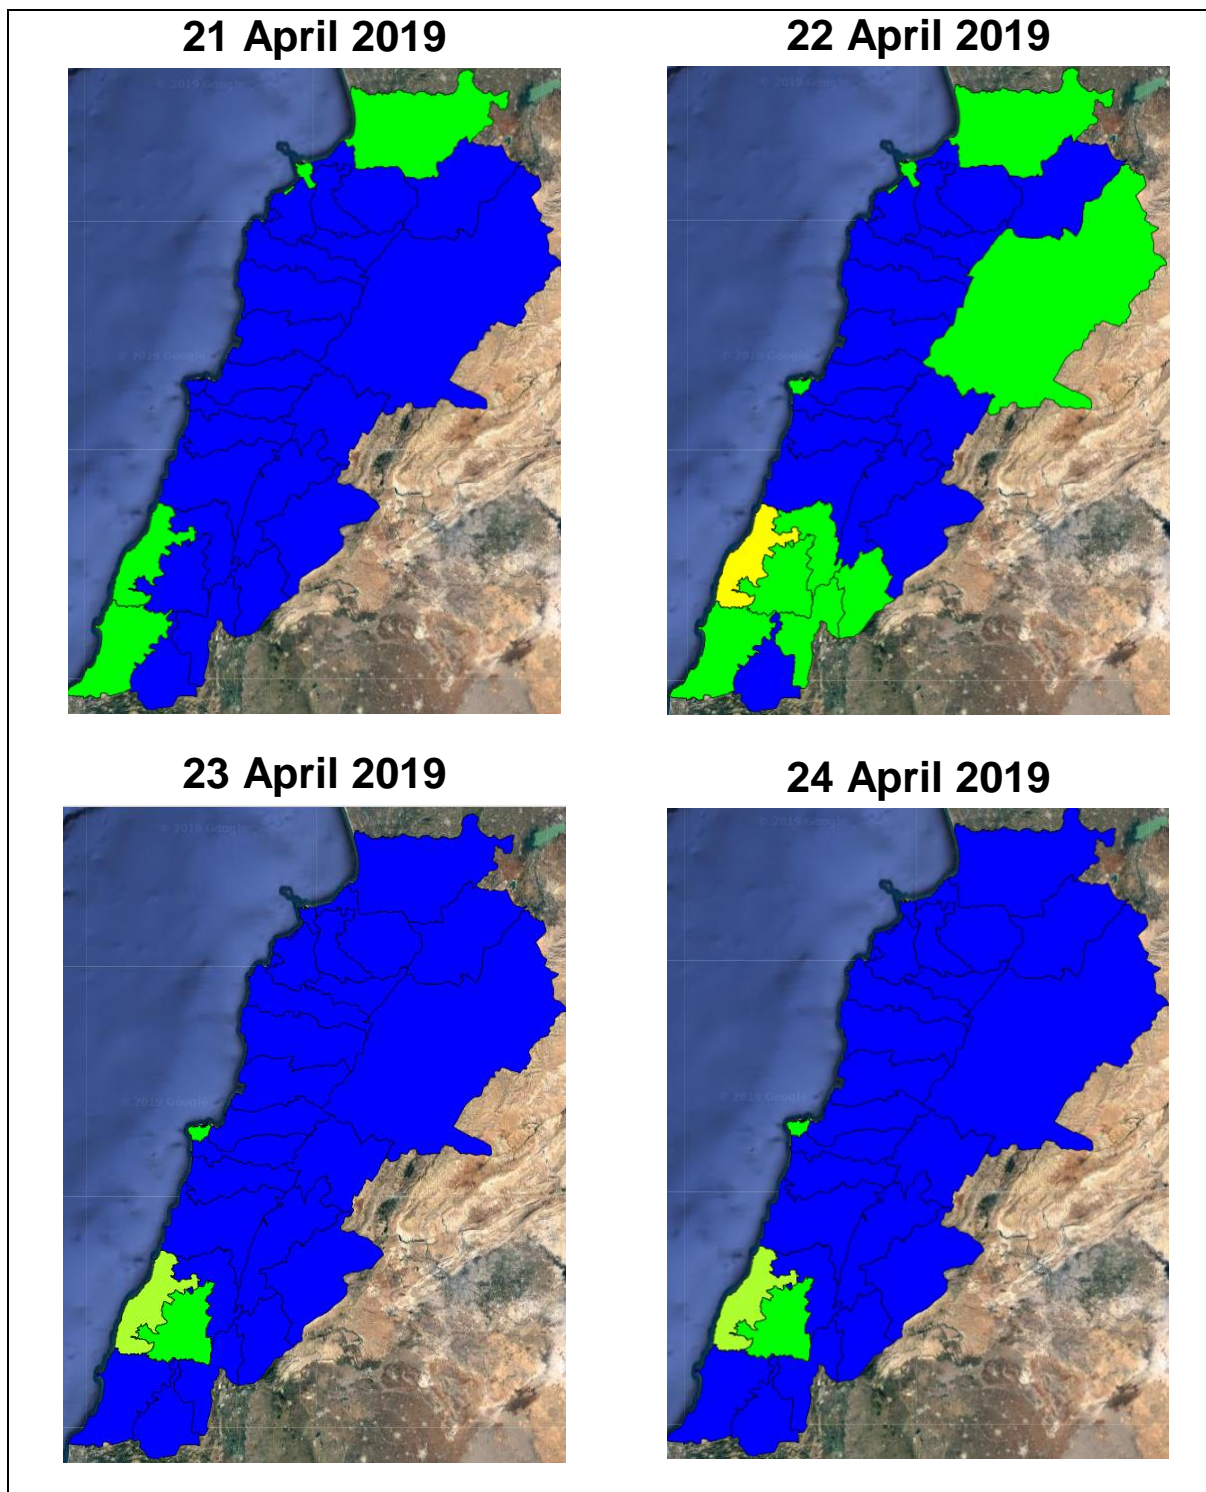

FIRE RISK INDEX

Layer Legend:
Lebanon Wildfire Risk Index 1

Data: Run: 22/04/2019 00:00. Forecast for 22
Model: RISICO for the Republic of Lebanon
Variable: Fire Weather Index
Spatial Resolution: Caza

- VERY LOW
- LOW
- MEDIUM-LOW
- MEDIUM
- MEDIUM-HIGH
- HIGH
- EXTREME