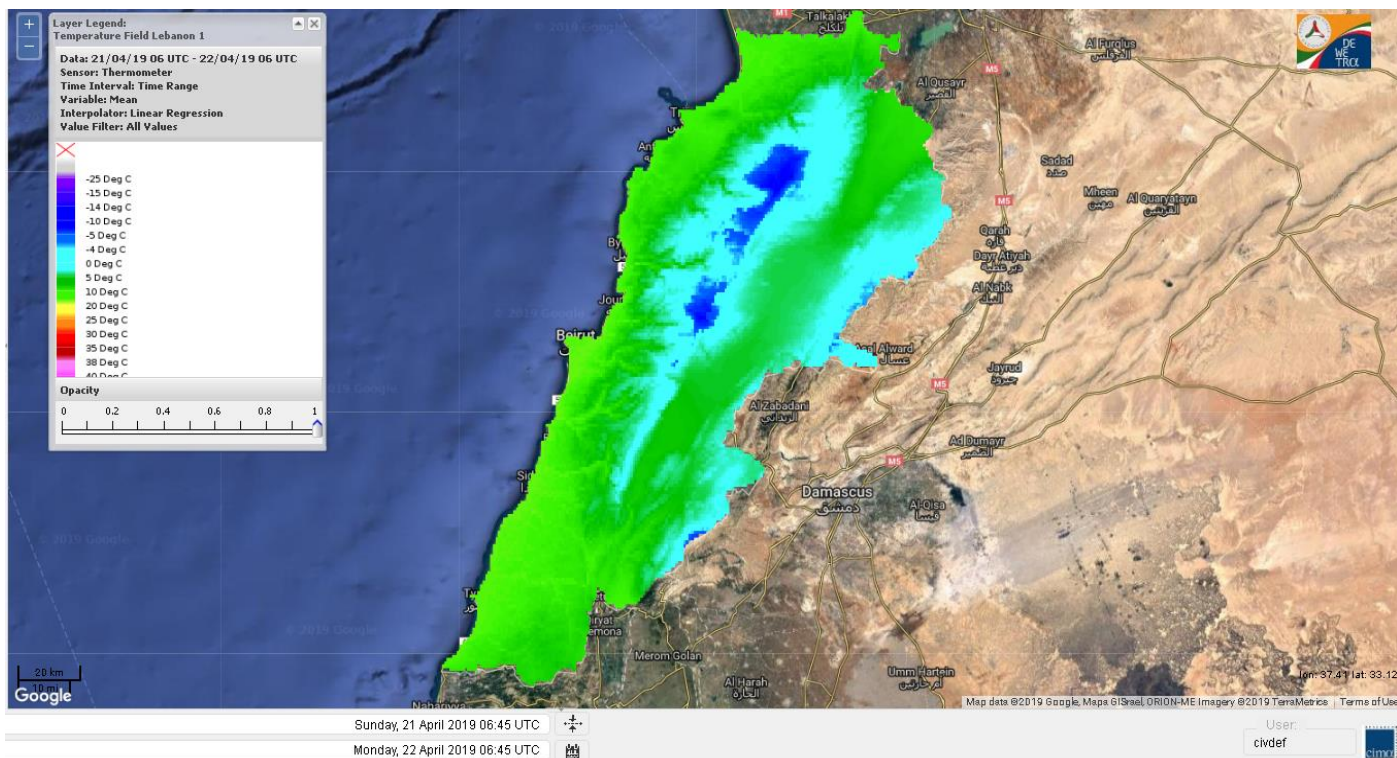

Lebanon temperature for 22 April 2019