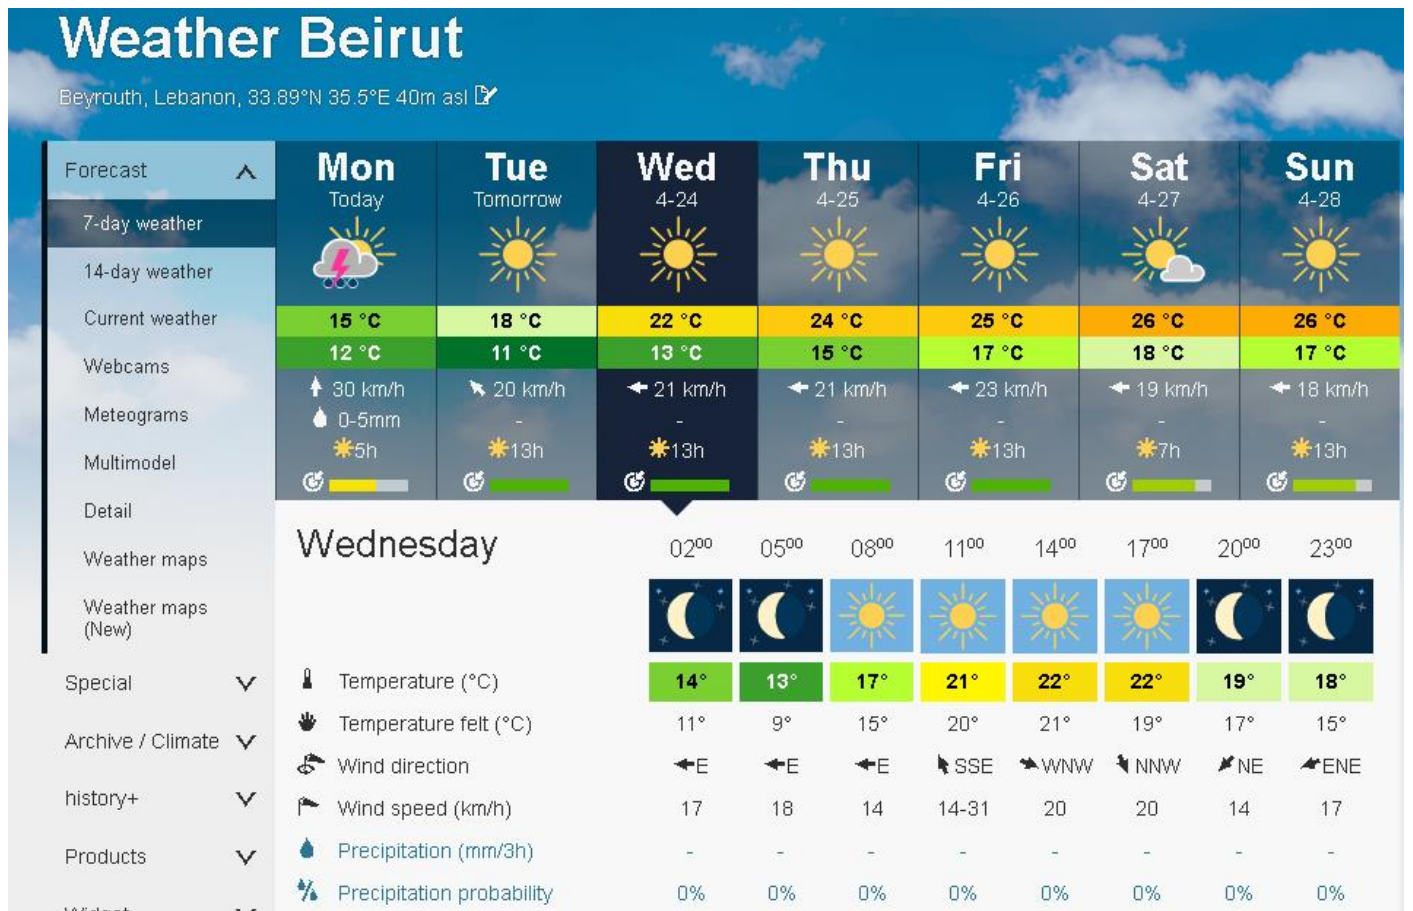

Jabal Moussa Reserve Forecast for 24 April 2019