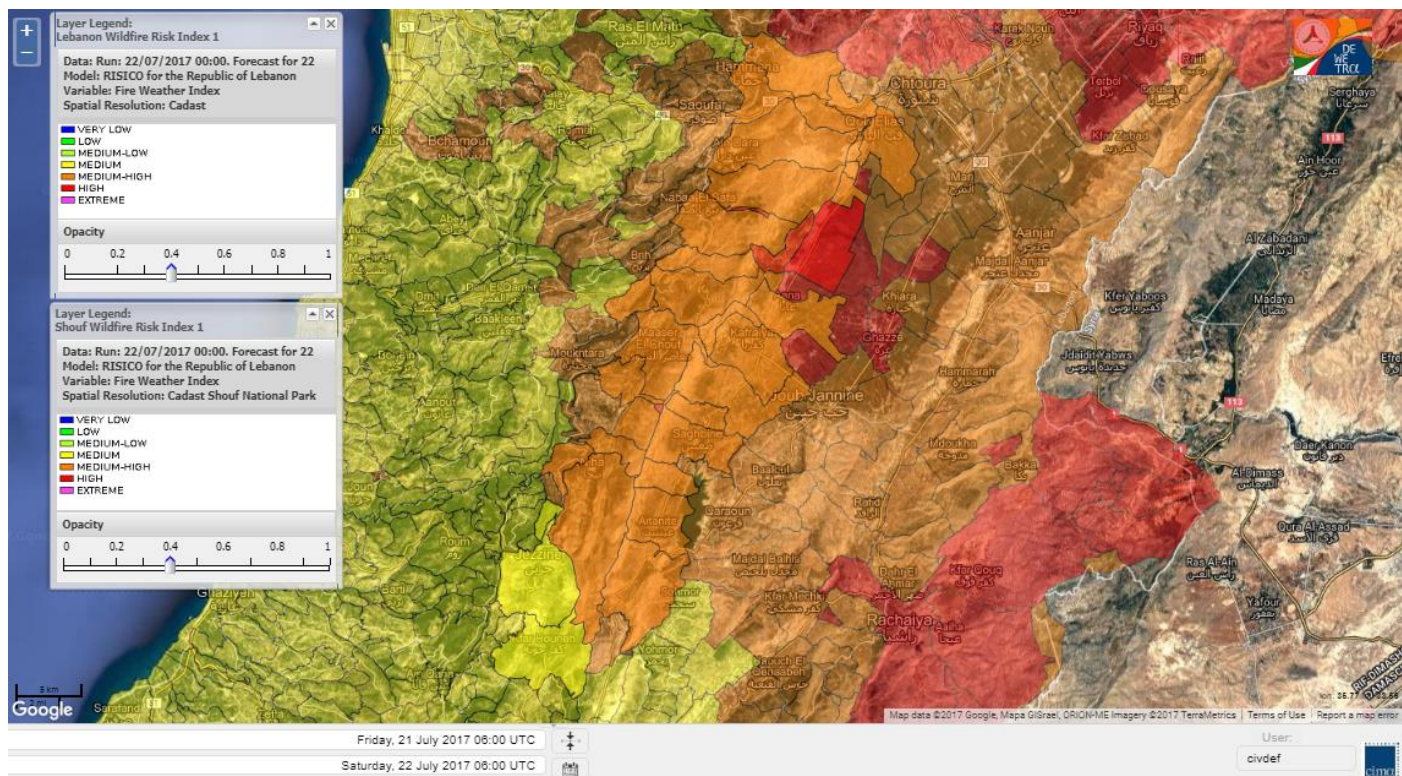

Shouf Biosphere Reserve Forecast for 22 Jul 2017