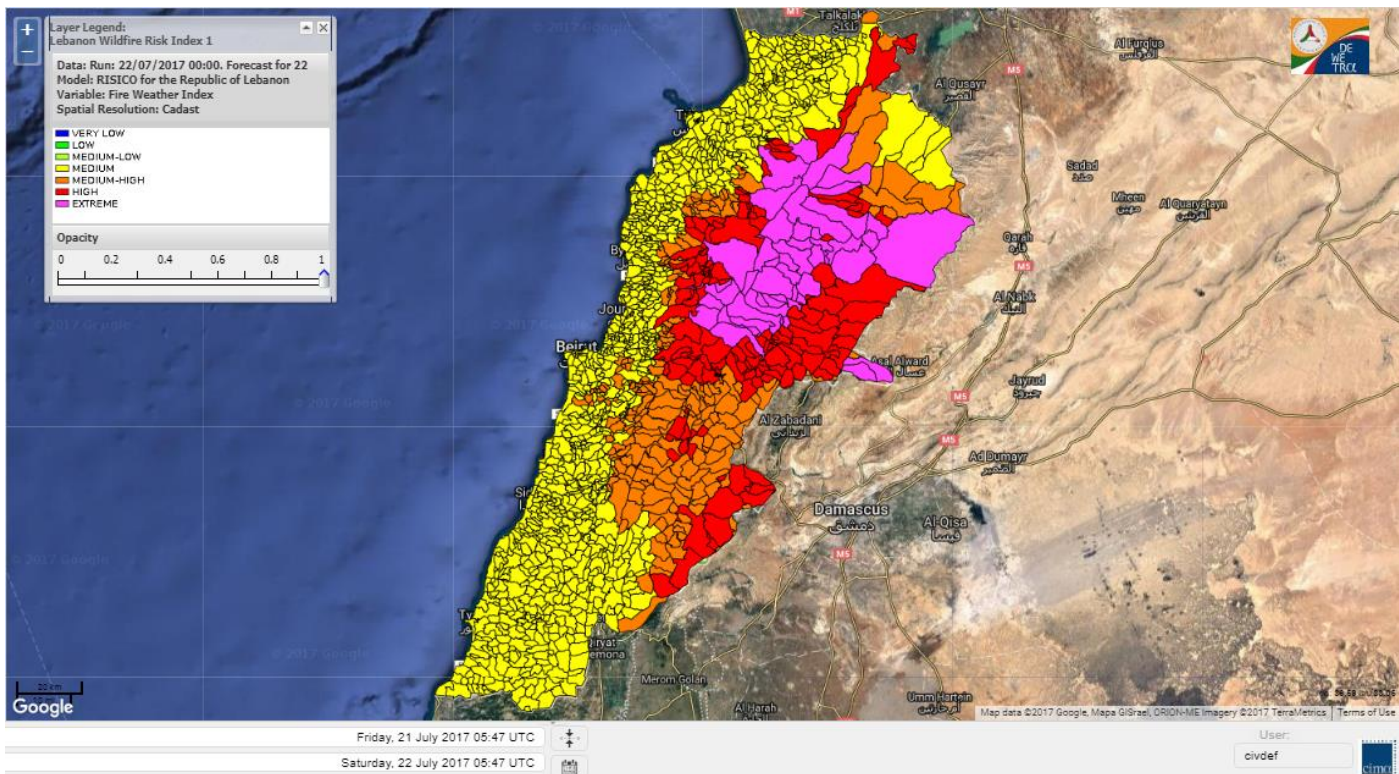

Lebanon for 22 Jul 2017