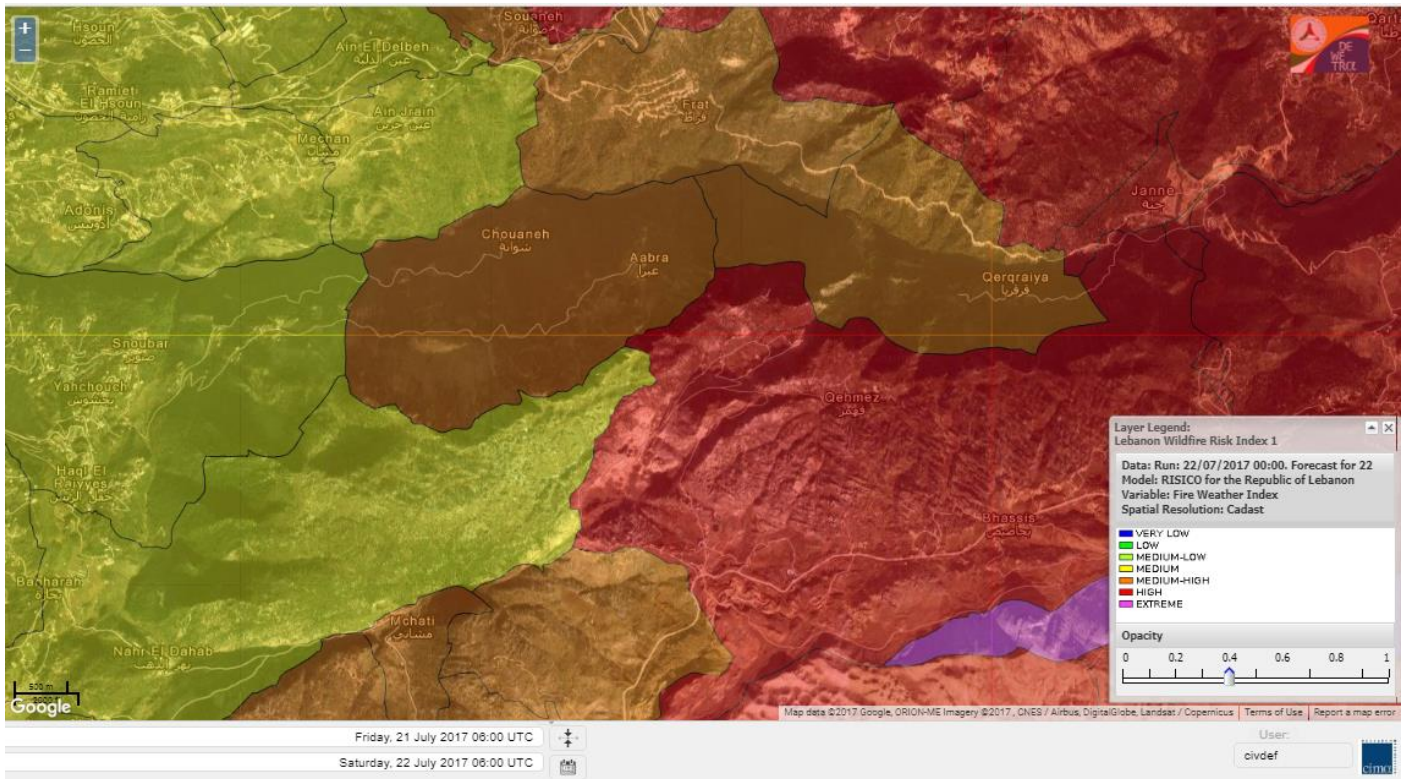

Jabal Moussa Reserve Forecast for 22 Jul 2017