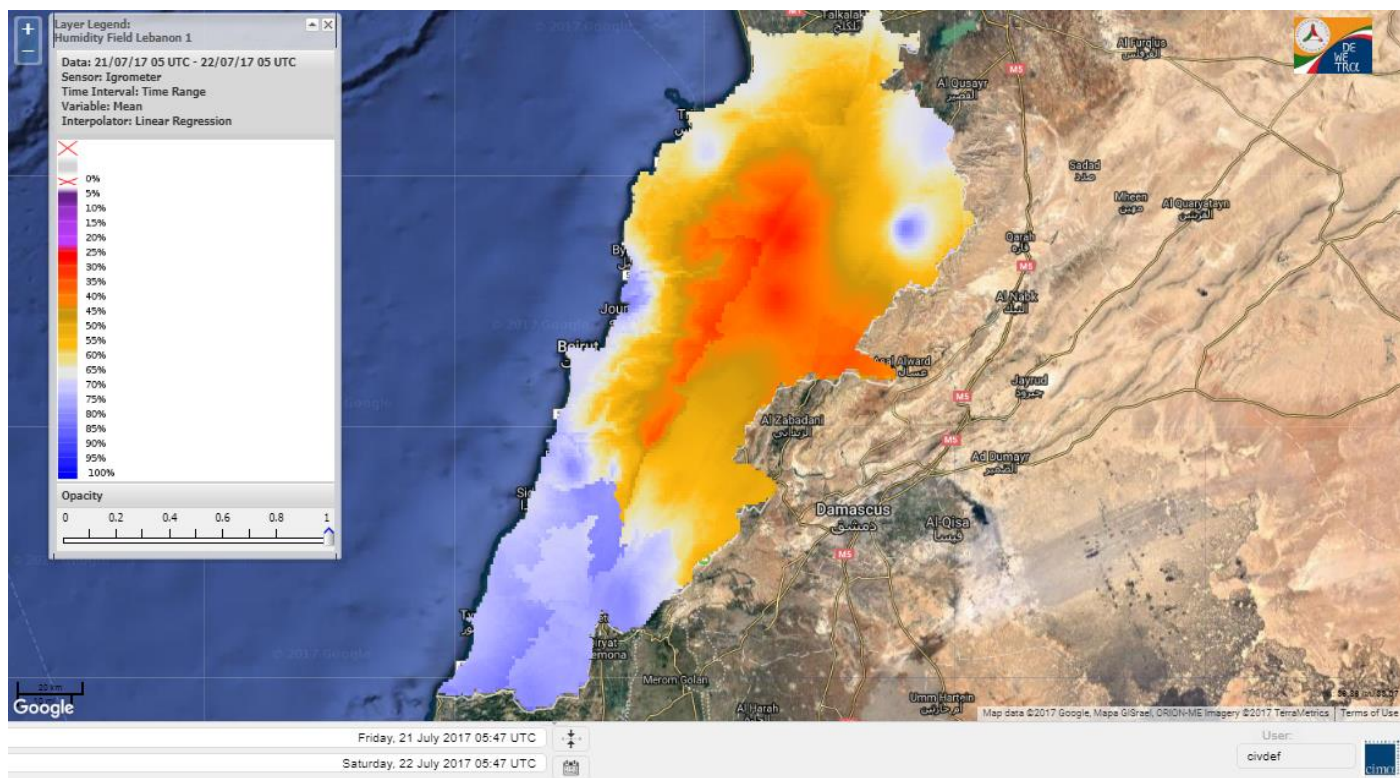

Lebanon humidity for 22 Jul 2017