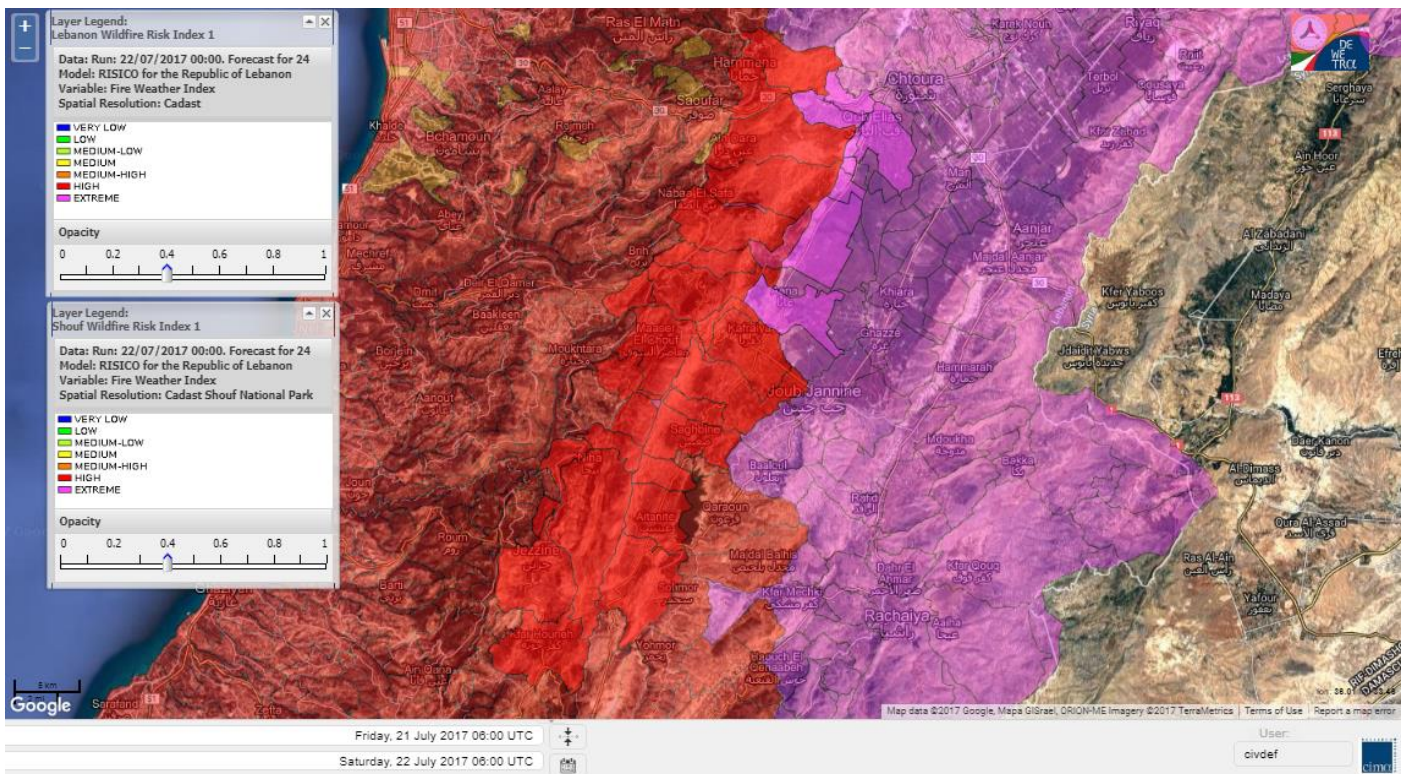

Shouf Biosphere Reserve Forecast for 24 Jul 2017