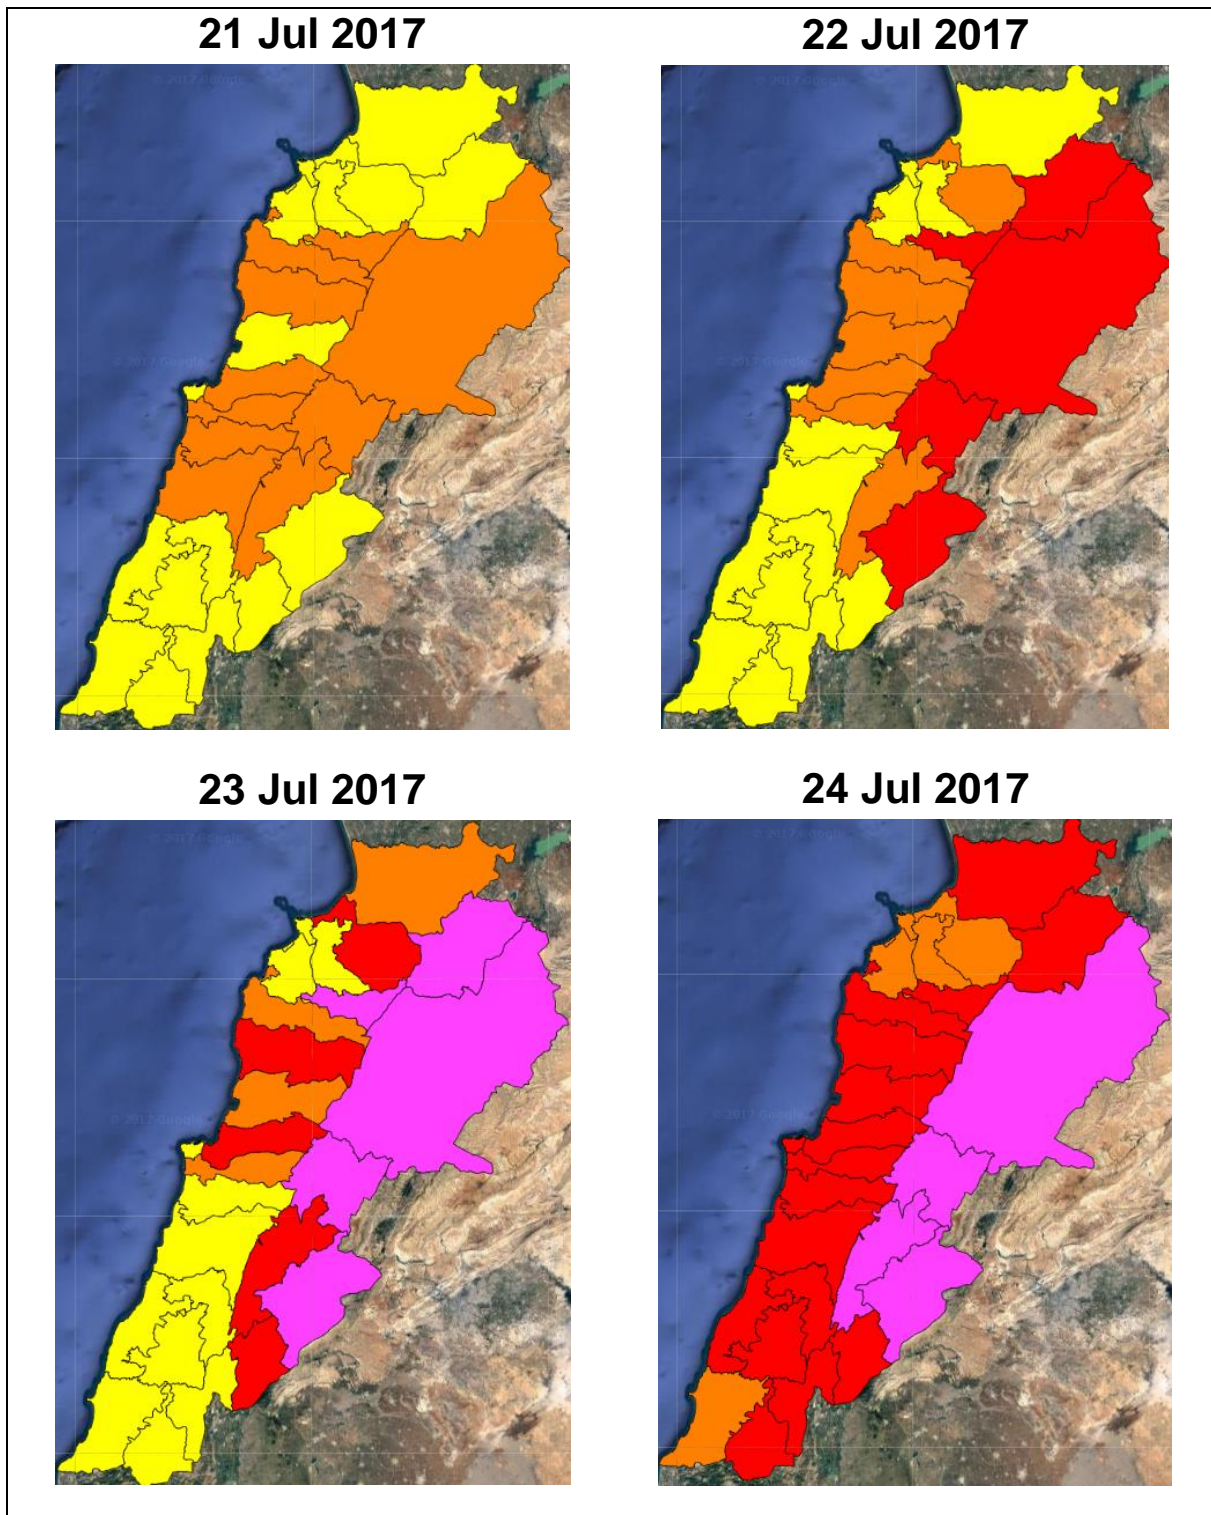

FIRE RISK INDEX

Layer Legend:
Lebanon Wildfire Risk Index 1

Data: Run: 22/07/2017 00:00. Forecast for 22
Model: RISICO for the Republic of Lebanon
Variable: Fire Weather Index
Spatial Resolution: Caza

- VERY LOW
- LOW
- MEDIUM-LOW
- MEDIUM
- MEDIUM-HIGH
- HIGH
- EXTREME