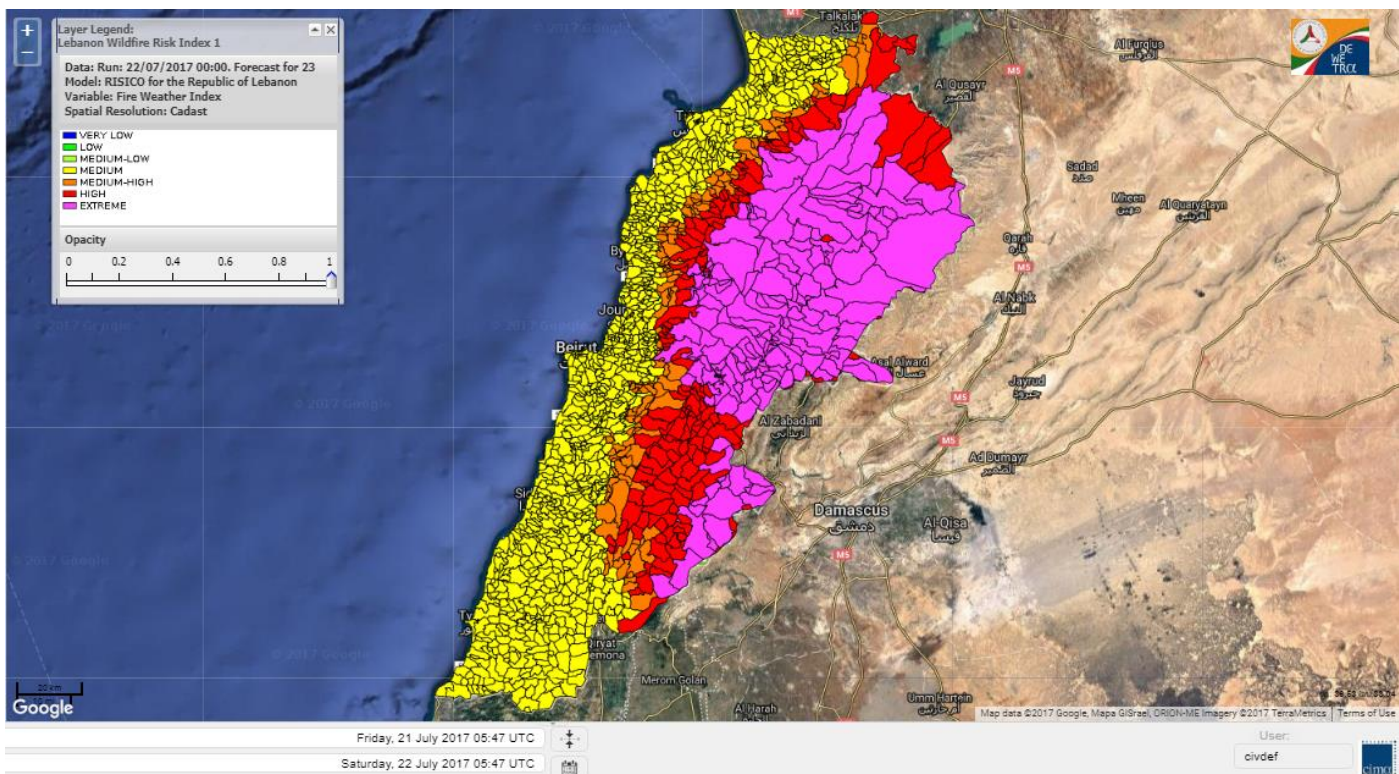

Lebanon for 23 Jul 2017