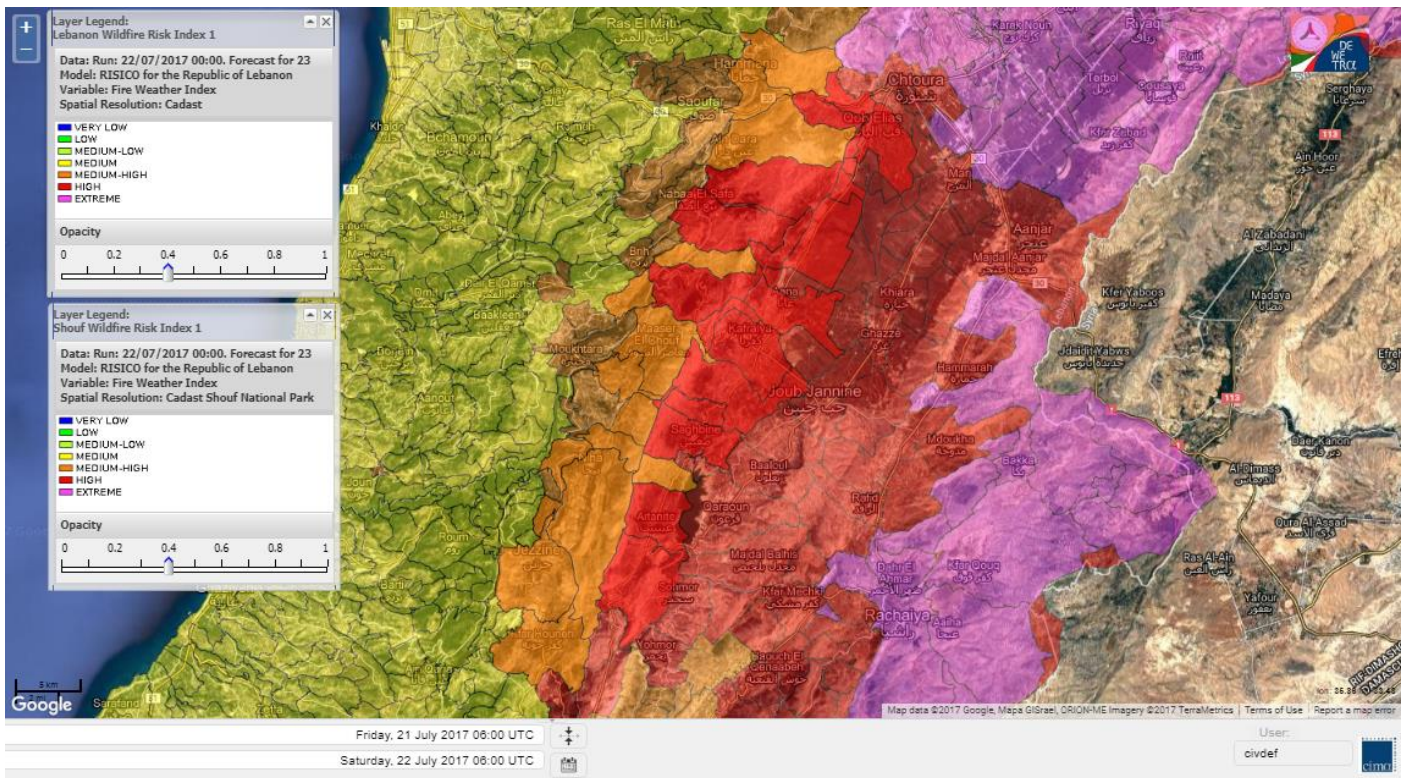

Shouf Biosphere Reserve Forecast for 23 Jul 2017