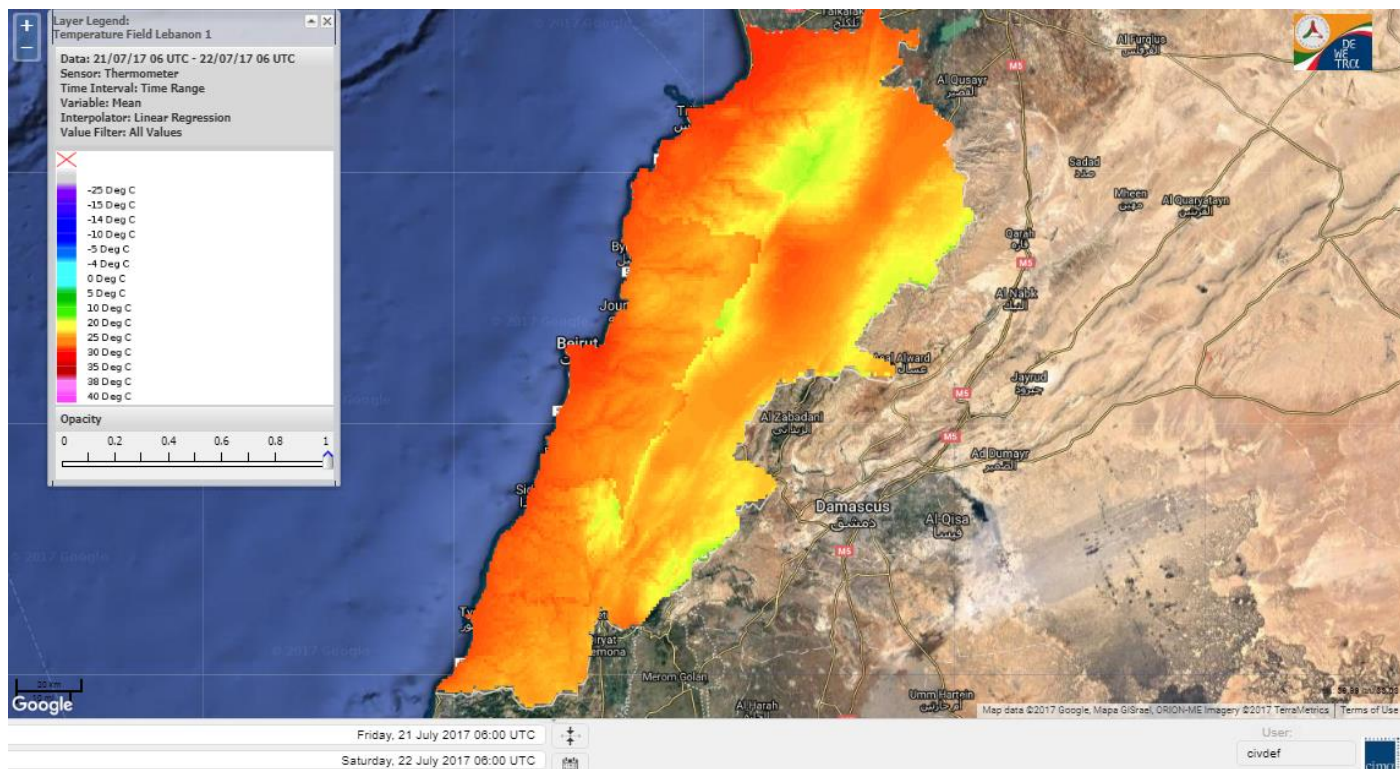

Lebanon temperature for 22 Jul 2017