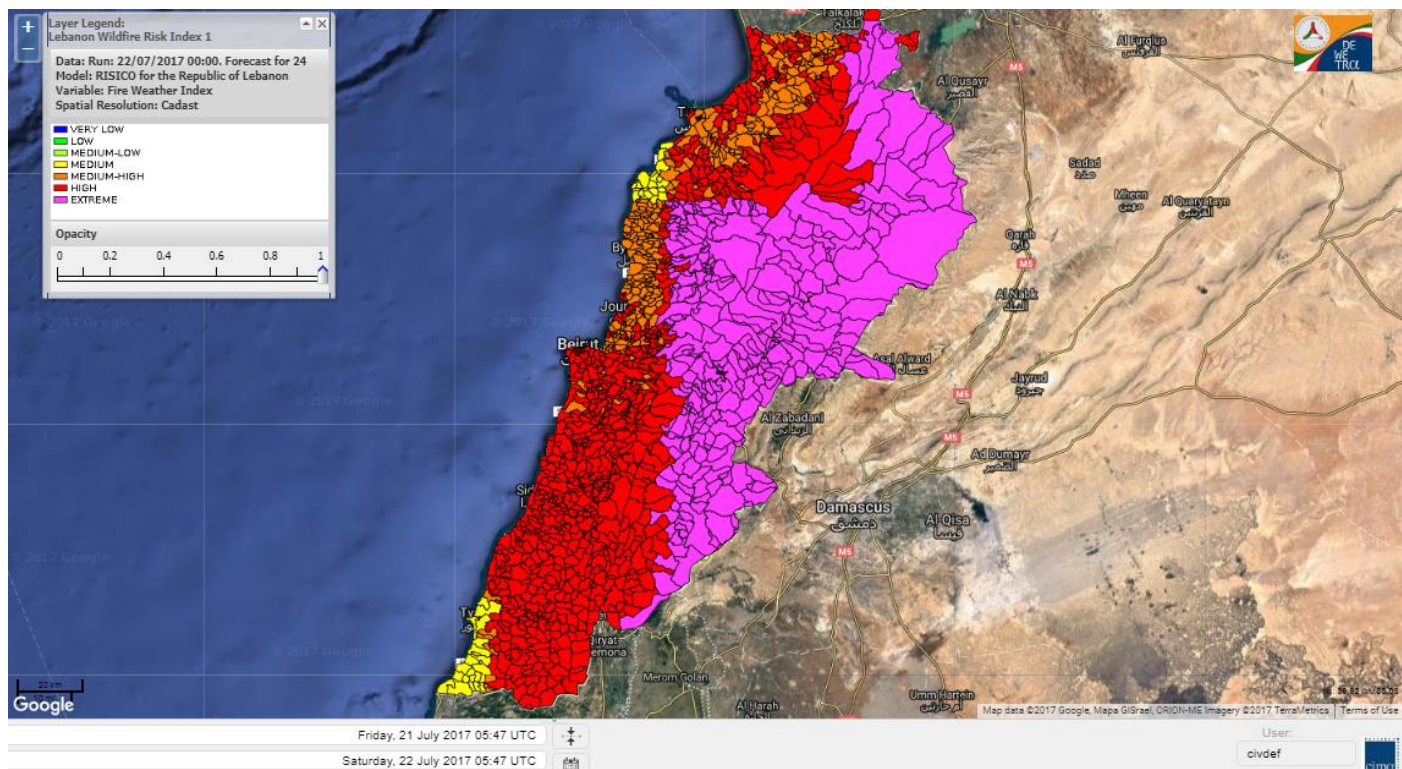

Lebanon for 24 Jul 2017