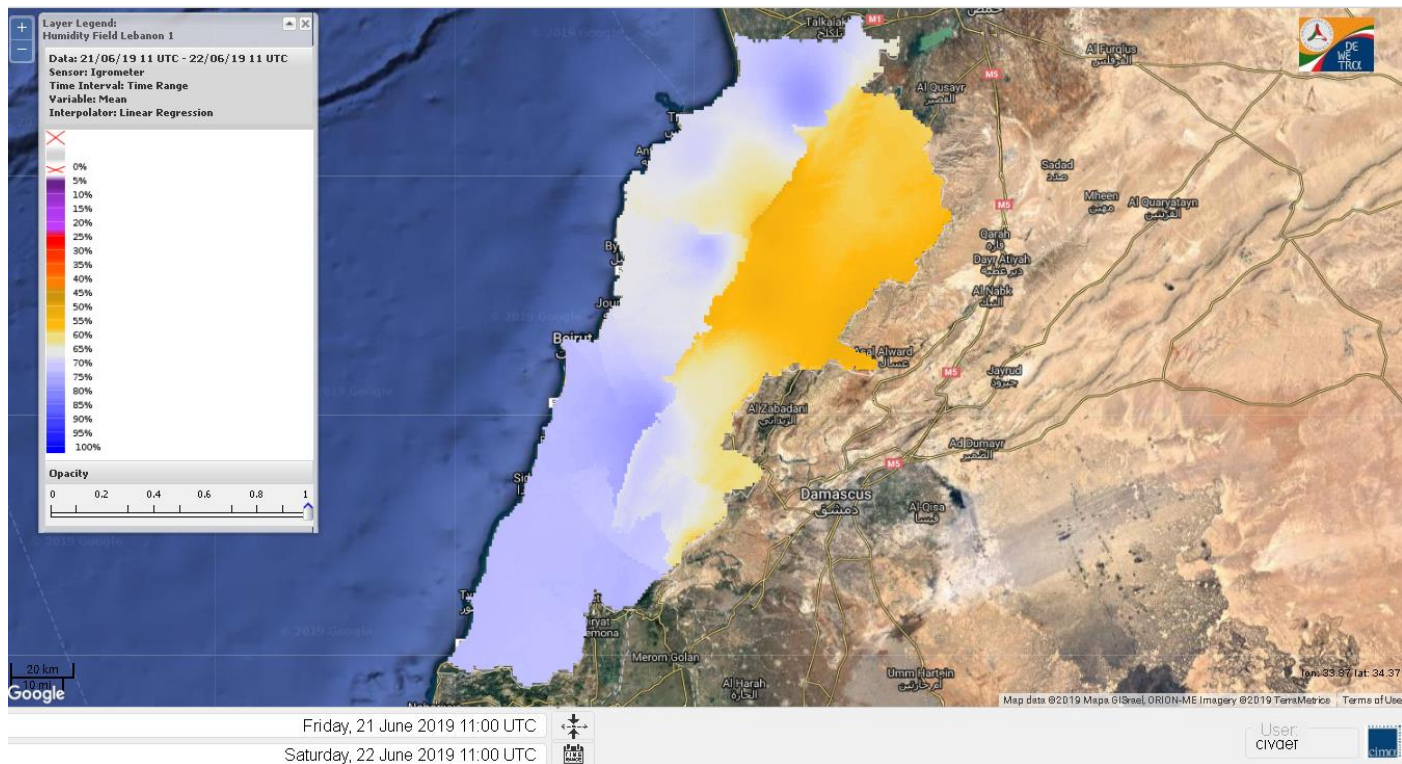

Lebanon humidity for 22 June 2019