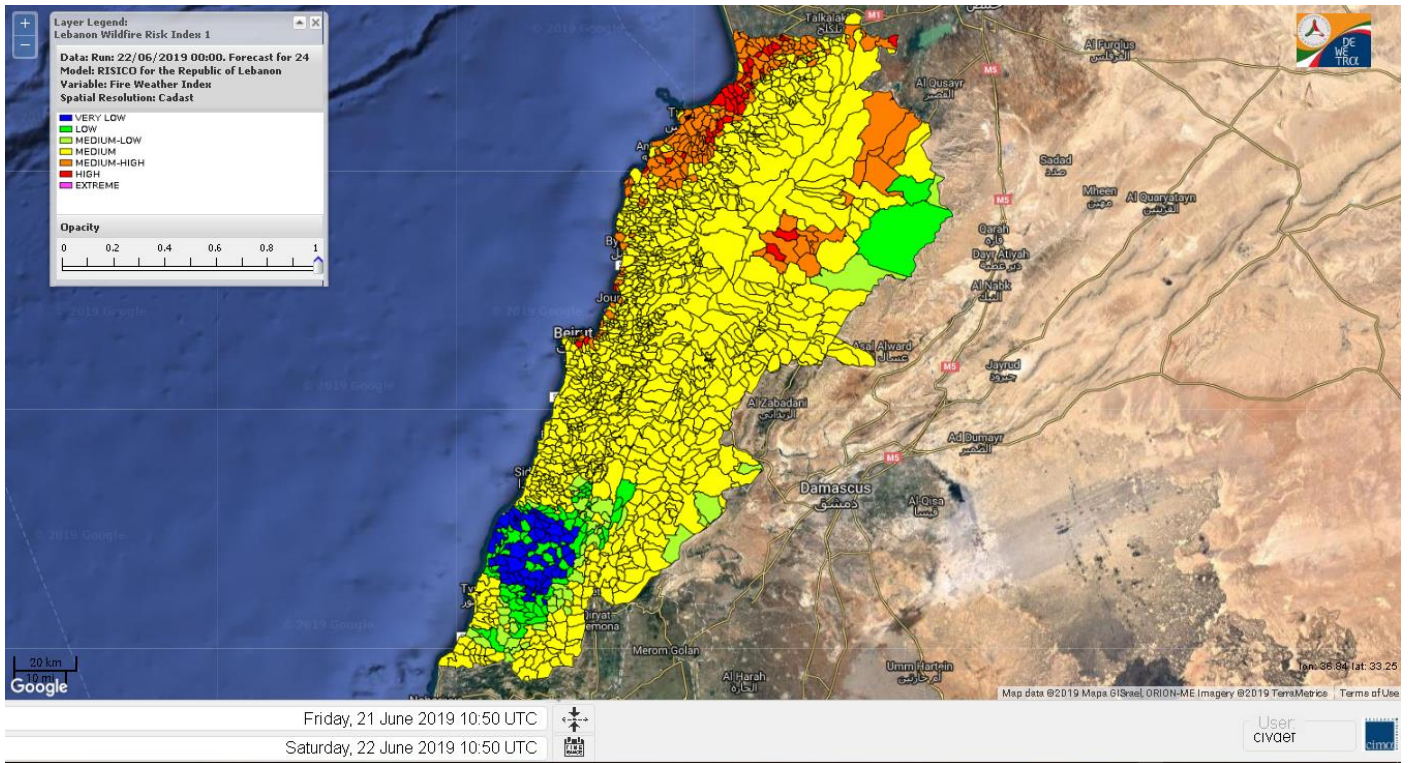

Lebanon for 24 June 2019