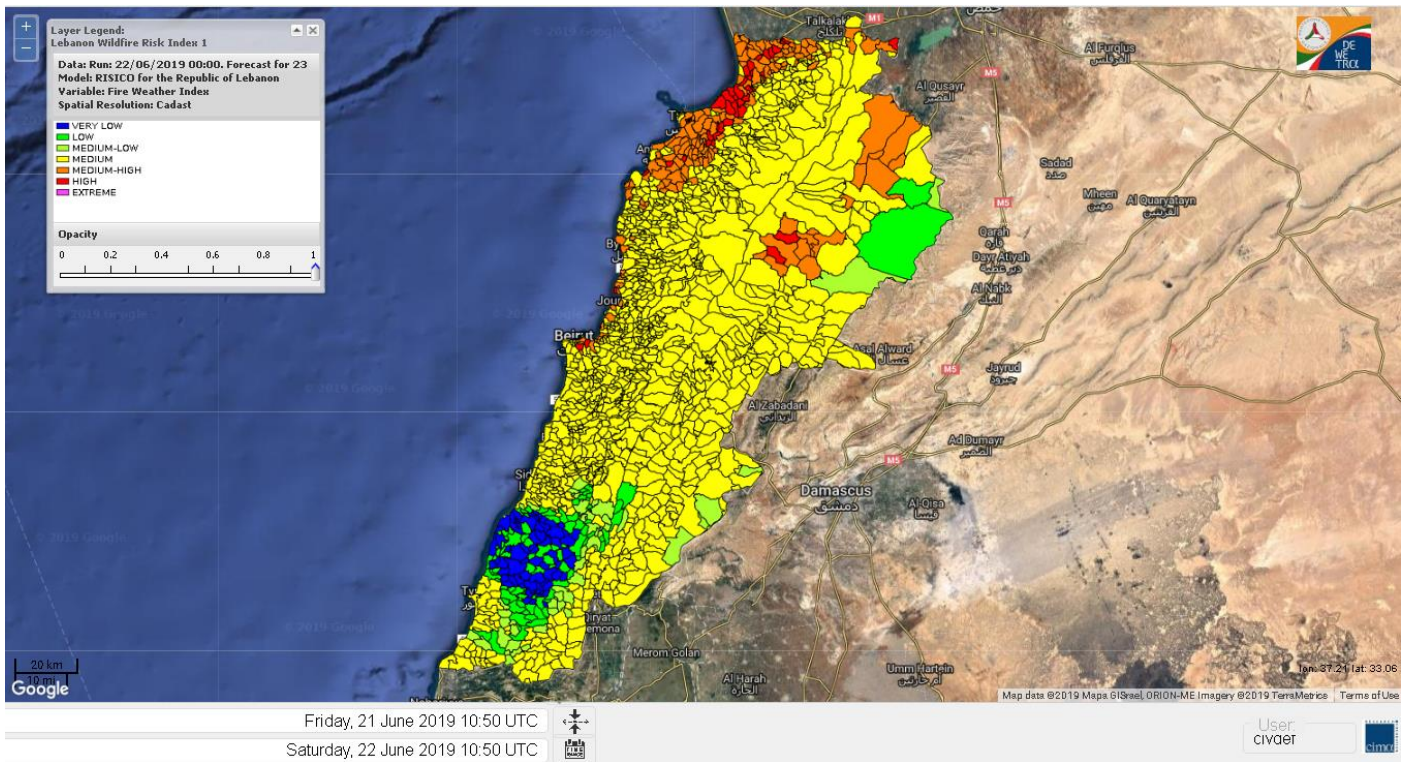

Lebanon for 23 June 2019