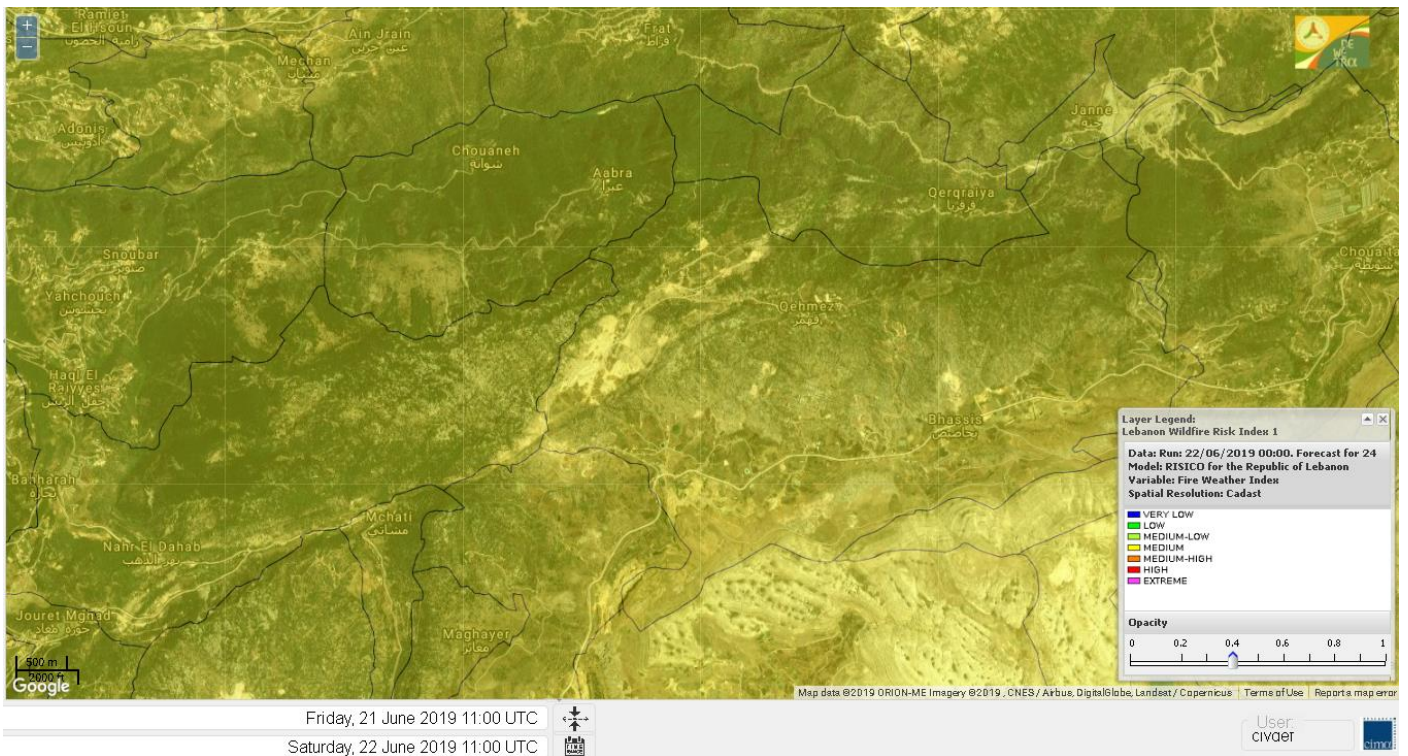

Jabal Moussa Reserve Forecast for 24 June 2019

Weather Beirut

Beyrouth, Lebanon, 33.89°N 35.5°E 40m asl

Nord

Koura

Municipality	22-Jun	23-Jun	24-Jun	Municipality	22-Jun	23-Jun	24-Jun	Municipality	22-Jun	23-Jun	24-Jun
Aaba	M	MH	MH	Afsaddiq	M	MH	MH	Ain Ekrine	M	M	M
Amioun	M	MH	MH	Anfeh	M	M	M	Badbhoun	M	MH	MH
Barghoun	M	MH	MH	Barsa	M	MH	MH	Batroumine	M	MH	MH
Bdebba	M	MH	MH	Bechmizzine	M	MH	MH	Bednaye El-Koura	M	M	M
Bhabbouch El-Koura	M	M	M	Bkeftine	M	MH	MH	Bnehran	M	M	M
Bqaiia El-Koura	M	MH	MH	Bsarma	M	MH	MH	Btaaboura	M	MH	MH
Bterram	M	MH	MH	Btouratij	M	MH	MH	Bziza	M	MH	MH
Dar Beechtar	M	MH	MH	Dar Chmezzine	M	MH	MH	Deddeh	M	MH	MH
Deir El-Balamand	M	M	M	Fih	M	MH	MH	Hraiche	M	MH	MH
Ijdaabrine	M	M	M	Kaftoun	M	MH	MH	Kefraya El-Koura	M	MH	MH
Kfarakka	M	MH	MH	Kfarhata	M	M	M	Kfarhazir	M	MH	MH
Kfarkahel	M	MH	MH	Kfarsaroun	M	MH	MH	Kosba	M	M	M
Mejdel el-Koura	M	M	M	Nakhle	M	MH	MH	Qalhat	M	M	M
Ras Masqa	M	MH	MH	Rechdibbine	M	MH	MH	Zakroun	M	MH	MH
Zgharta El-Mtaouile	M	M	M								