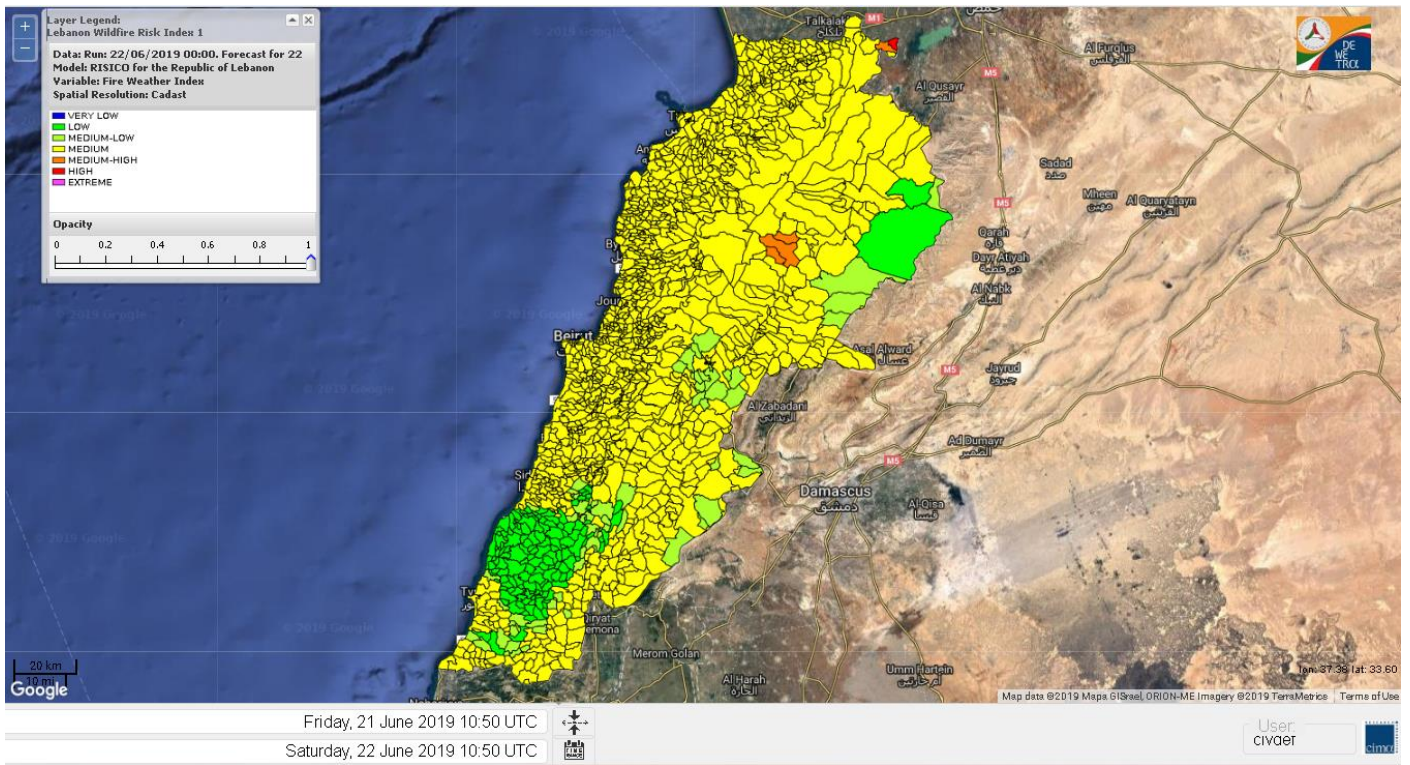

Lebanon for 22 June 2019