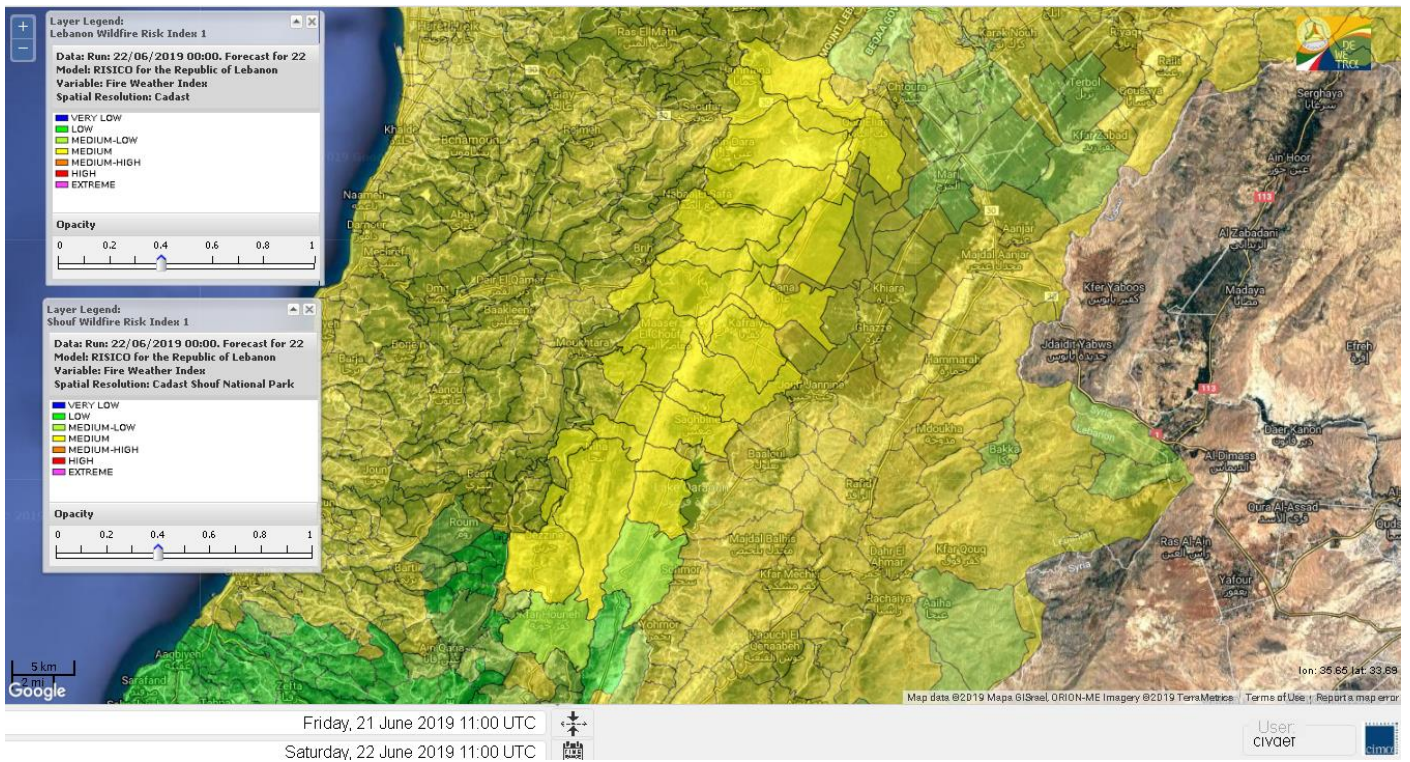

Shouf Biosphere Reserve Forecast for 22 June 2019