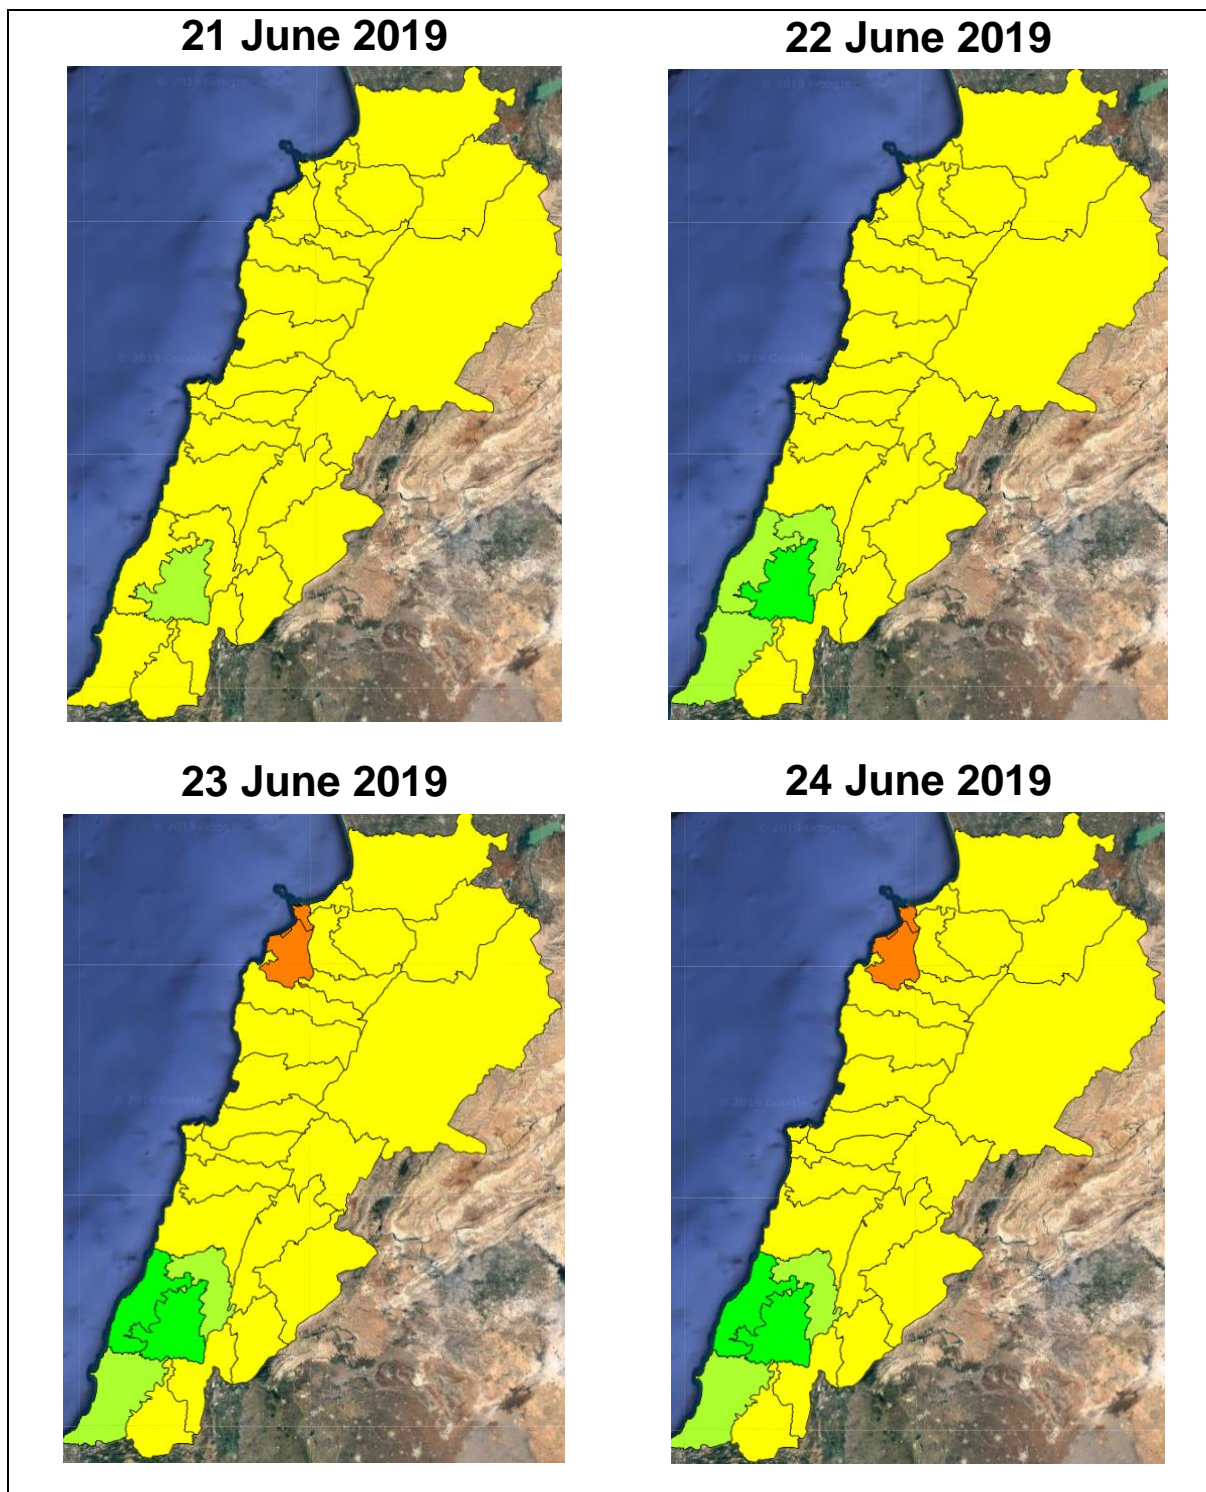

FIRE RISK INDEX

Layer Legend:
Lebanon Wildfire Risk Index 1

Data: Run: 22/06/2019 00:00. Forecast for 22
Model: RISICO for the Republic of Lebanon
Variable: Fire Weather Index
Spatial Resolution: Caza

- VERY LOW
- LOW
- MEDIUM-LOW
- MEDIUM
- MEDIUM-HIGH
- HIGH
- EXTREME