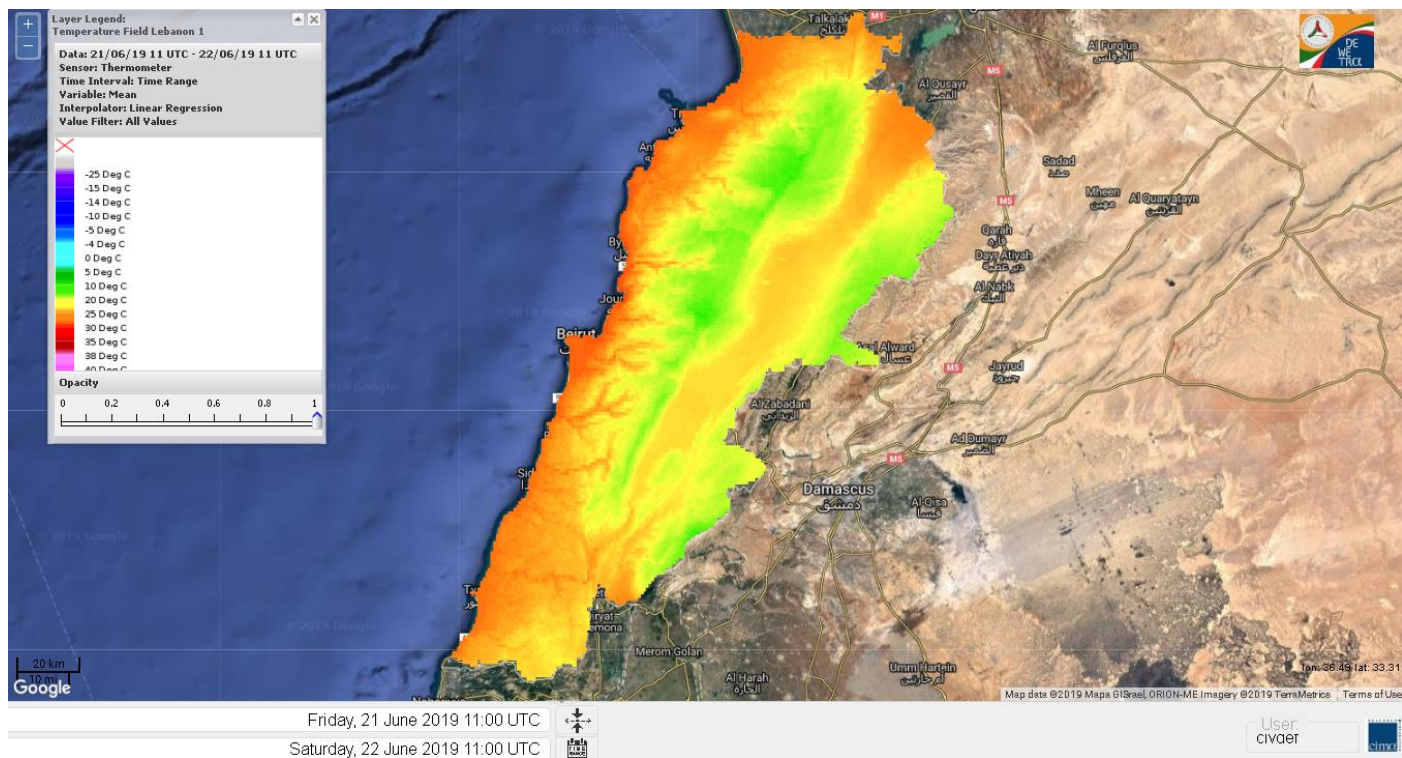

Lebanon temperature for 22 June 2019