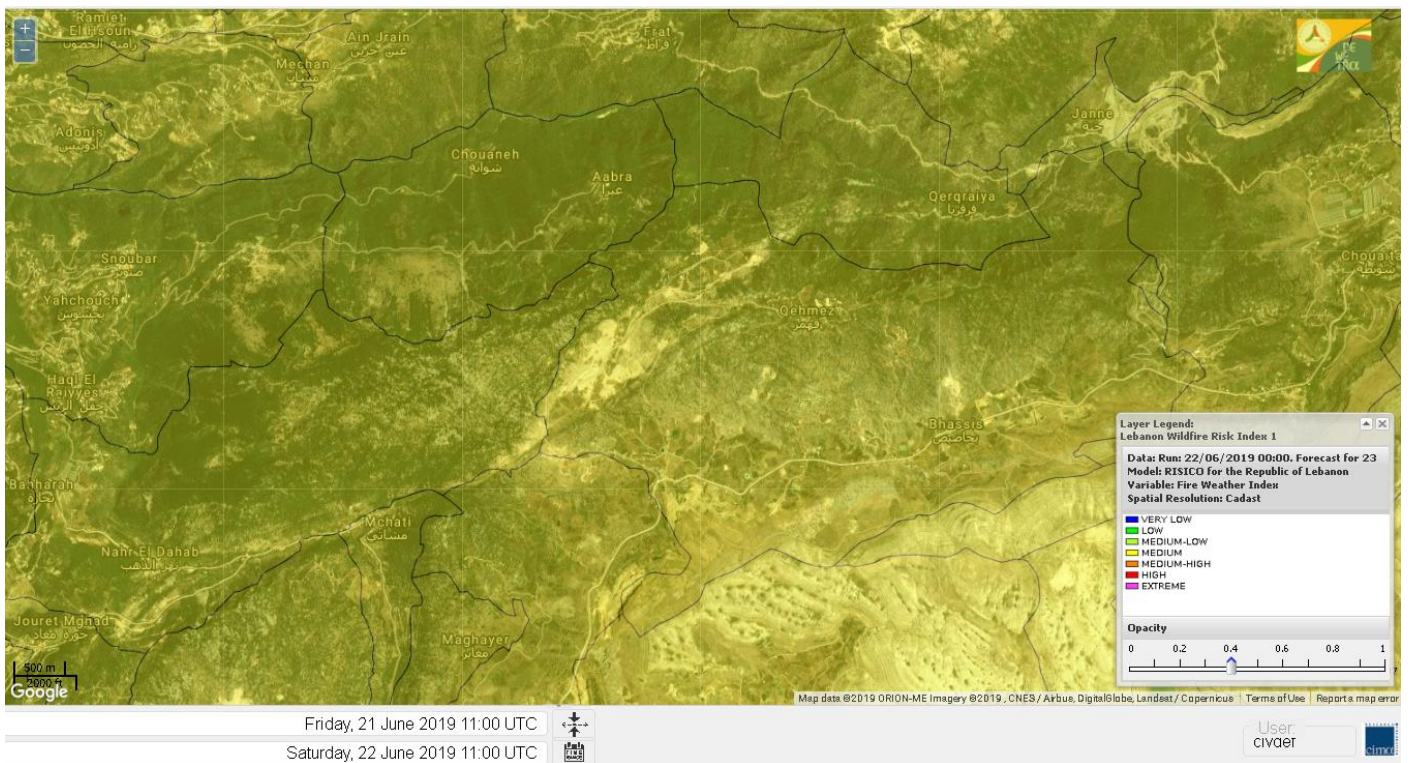

Jabal Moussa Reserve Forecast for 24 June 2019

Weather Beirut

Beyrouth, Lebanon, 33.89°N 35.5°E 40m asl

Nord

Koura

Municipality	22-Jun	23-Jun	24-Jun	Municipality	22-Jun	23-Jun	24-Jun	Municipality	22-Jun	23-Jun	24-Jun
Aaba	M	MH	MH	Afsaddiq	M	MH	MH	Ain Ekrine	M	M	M
Amioun	M	MH	MH	Anfeh	M	M	M	Badbhoun	M	MH	MH
Barghoun	M	MH	MH	Barsa	M	MH	MH	Batroumine	M	MH	MH
Bdebba	M	MH	MH	Bechmizzine	M	MH	MH	Bednaye El-Koura	M	M	M
Bhabbouch El-Koura	M	M	M	Bkeftine	M	MH	MH	Bnehran	M	M	M
Bqaiia El-Koura	M	MH	MH	Bsarma	M	MH	MH	Btaaboura	M	MH	MH
Bterram	M	MH	MH	Btouratij	M	MH	MH	Bziza	M	MH	MH
Dar Beechtar	M	MH	MH	Dar Chmezzine	M	MH	MH	Deddeh	M	MH	MH
Deir El-Balamand	M	M	M	Fih	M	MH	MH	Hraiche	M	MH	MH
Ijdaabrine	M	M	M	Kaftoun	M	MH	MH	Kefraya El-Koura	M	MH	MH
Kfarakka	M	MH	MH	Kfarhata	M	M	M	Kfarhazir	M	MH	MH
Kfarkahel	M	MH	MH	Kfarsaroun	M	MH	MH	Kosba	M	M	M
Mejdel el-Koura	M	M	M	Nakhle	M	MH	MH	Qalhat	M	M	M
Ras Masqa	M	MH	MH	Rechdibbine	M	MH	MH	Zakroun	M	MH	MH
Zgharta El-Mtaouile	M	M	M								