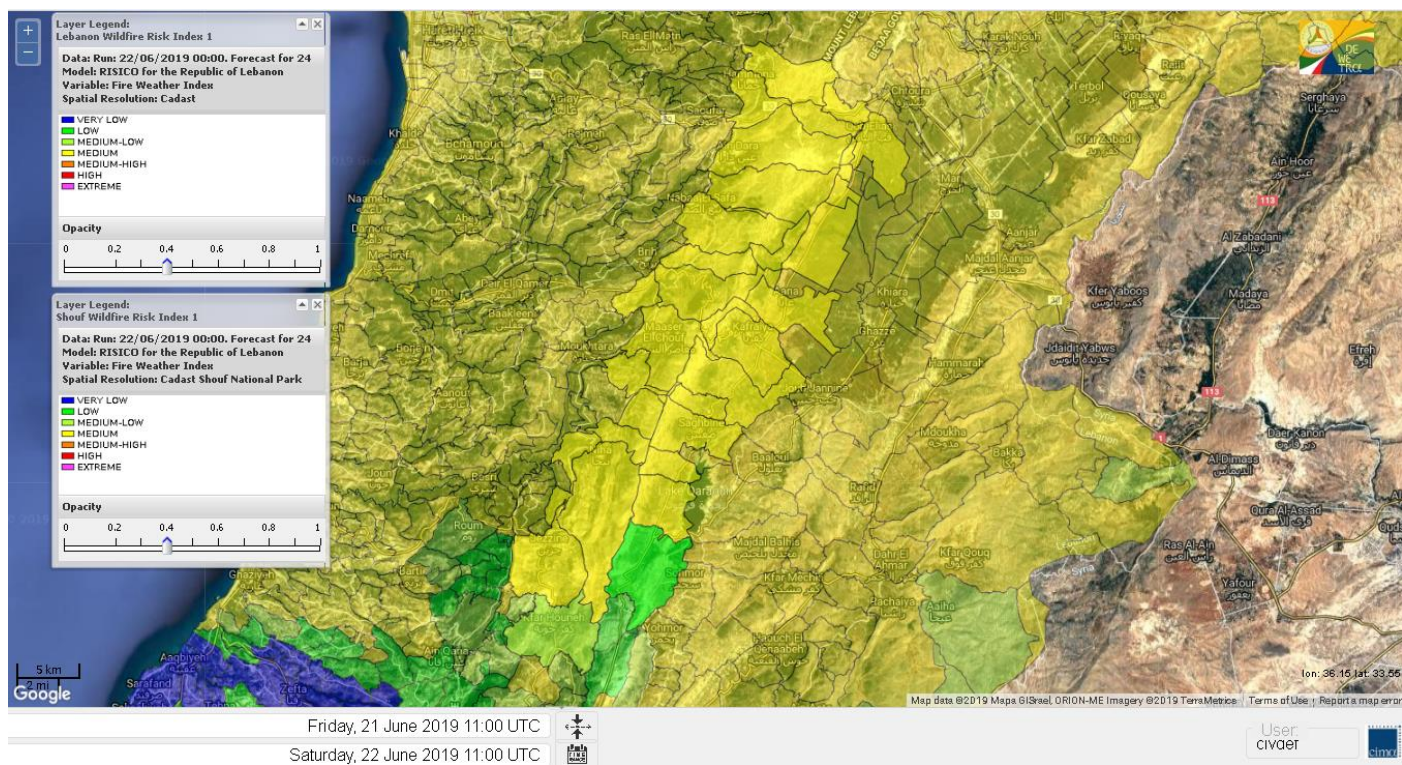

Shouf Biosphere Reserve Forecast for 24 June 2019