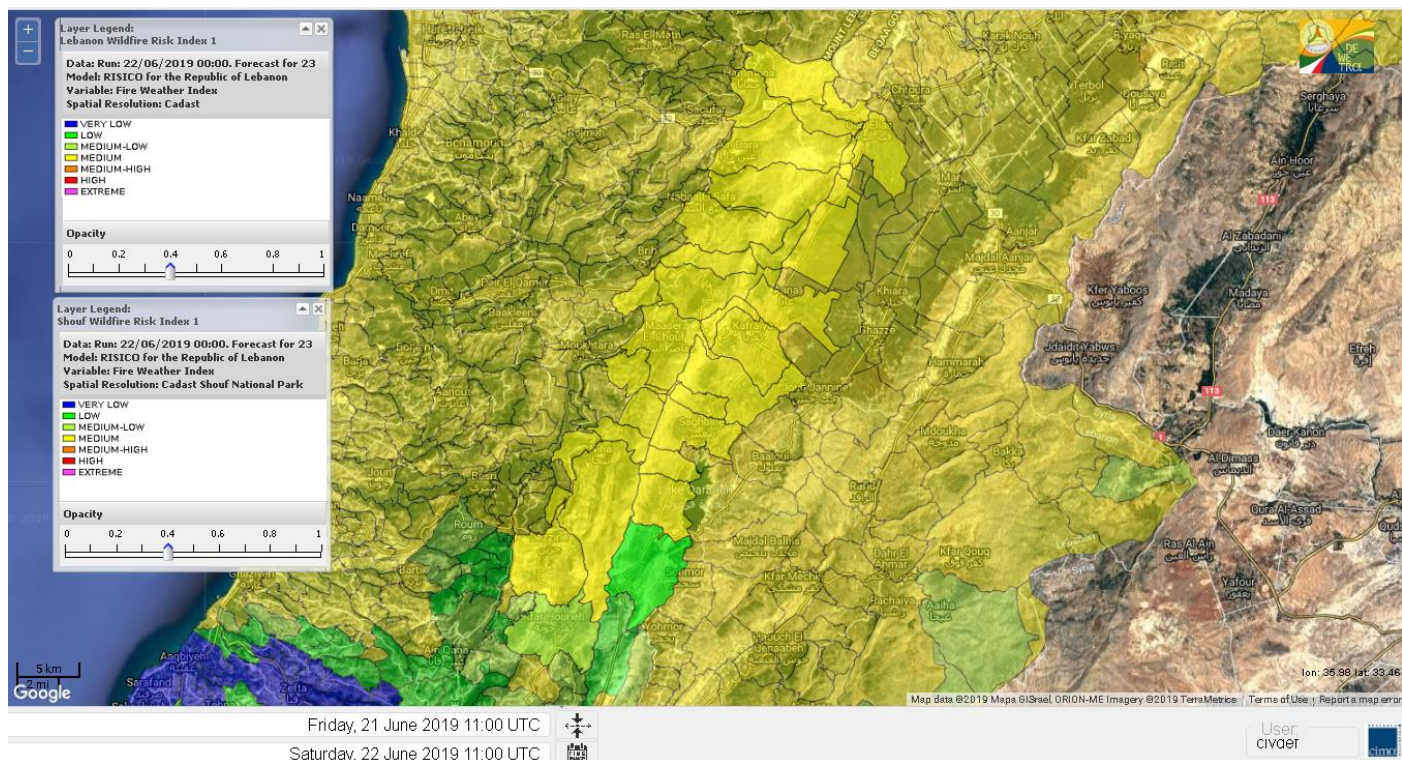

Shouf Biosphere Reserve Forecast for 23 June 2019