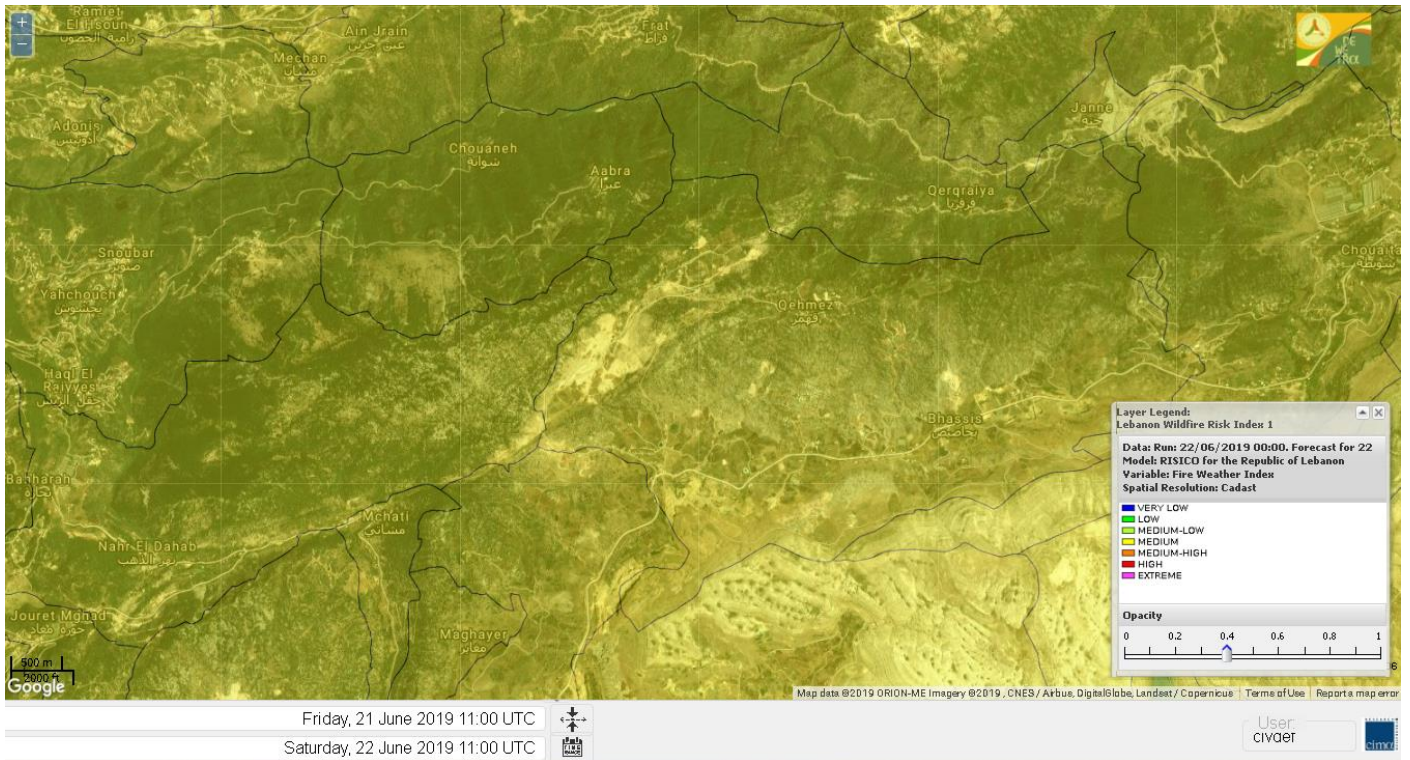

Jabal Moussa Reserve Forecast for 22 June 2019