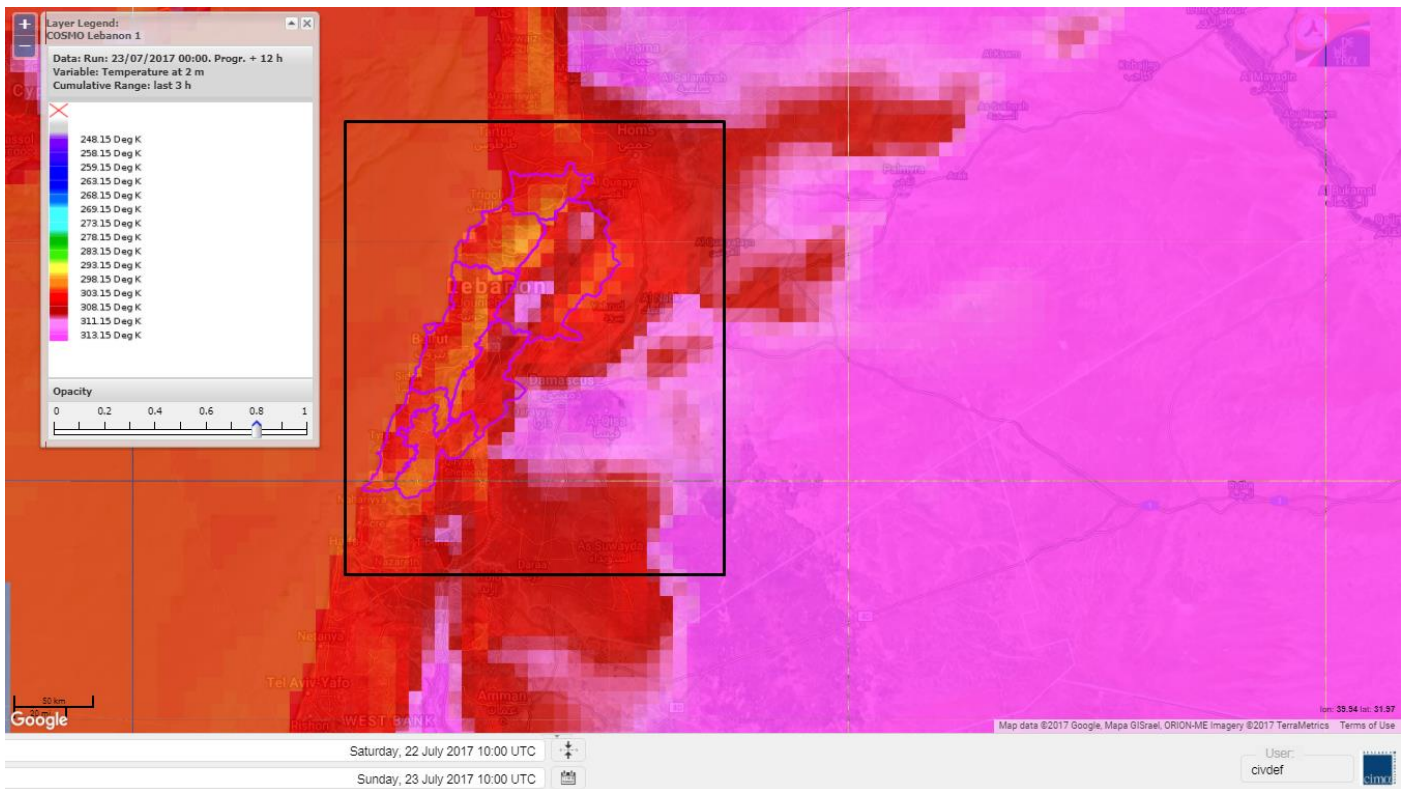

Cosmo Lebanon 23 July 2017 12.00 noon