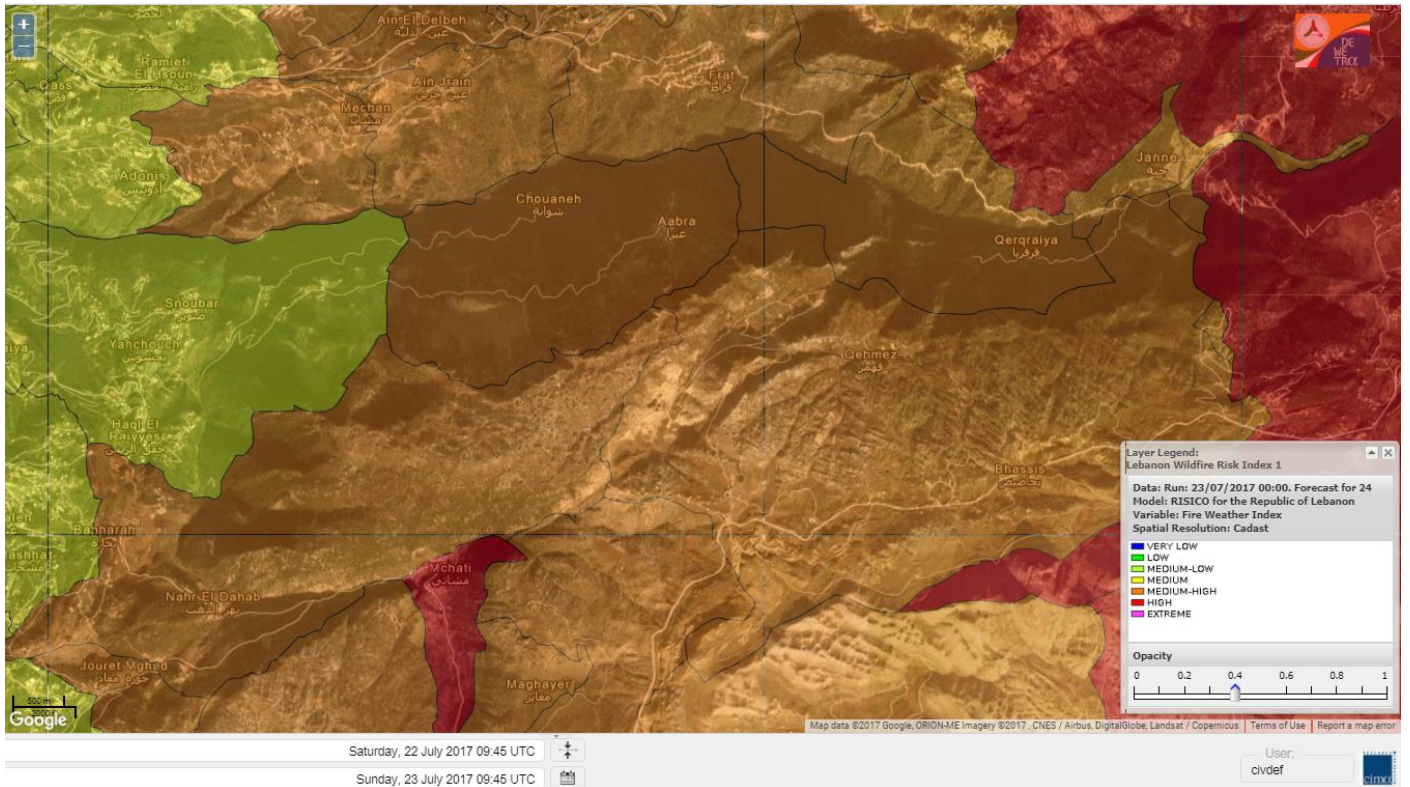

Jabal Moussa Reserve Forecast for 24 Jul 2017