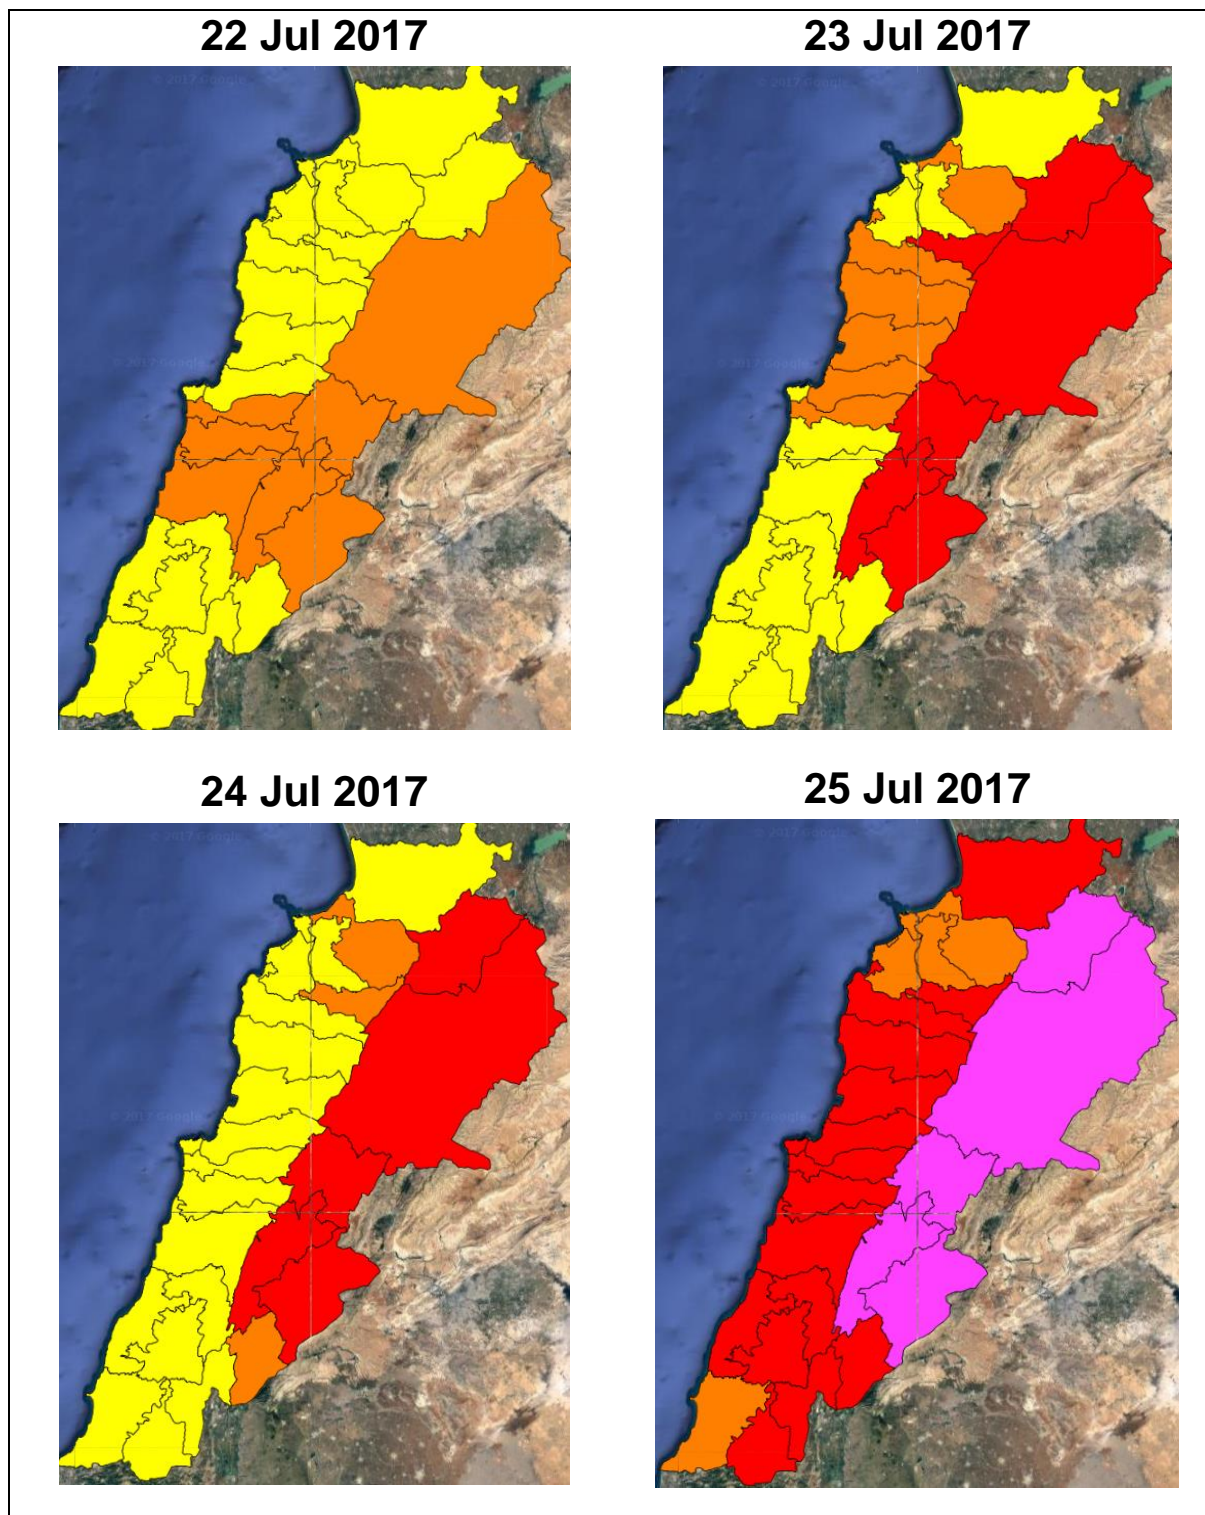

FIRE RISK INDEX

Layer Legend:
Lebanon Wildfire Risk Index 1

Data: Run: 23/07/2017 00:00. Forecast for 23
Model: RISICO for the Republic of Lebanon
Variable: Fire Weather Index
Spatial Resolution: Caza

- VERY LOW
- LOW
- MEDIUM-LOW
- MEDIUM
- MEDIUM-HIGH
- HIGH
- EXTREME