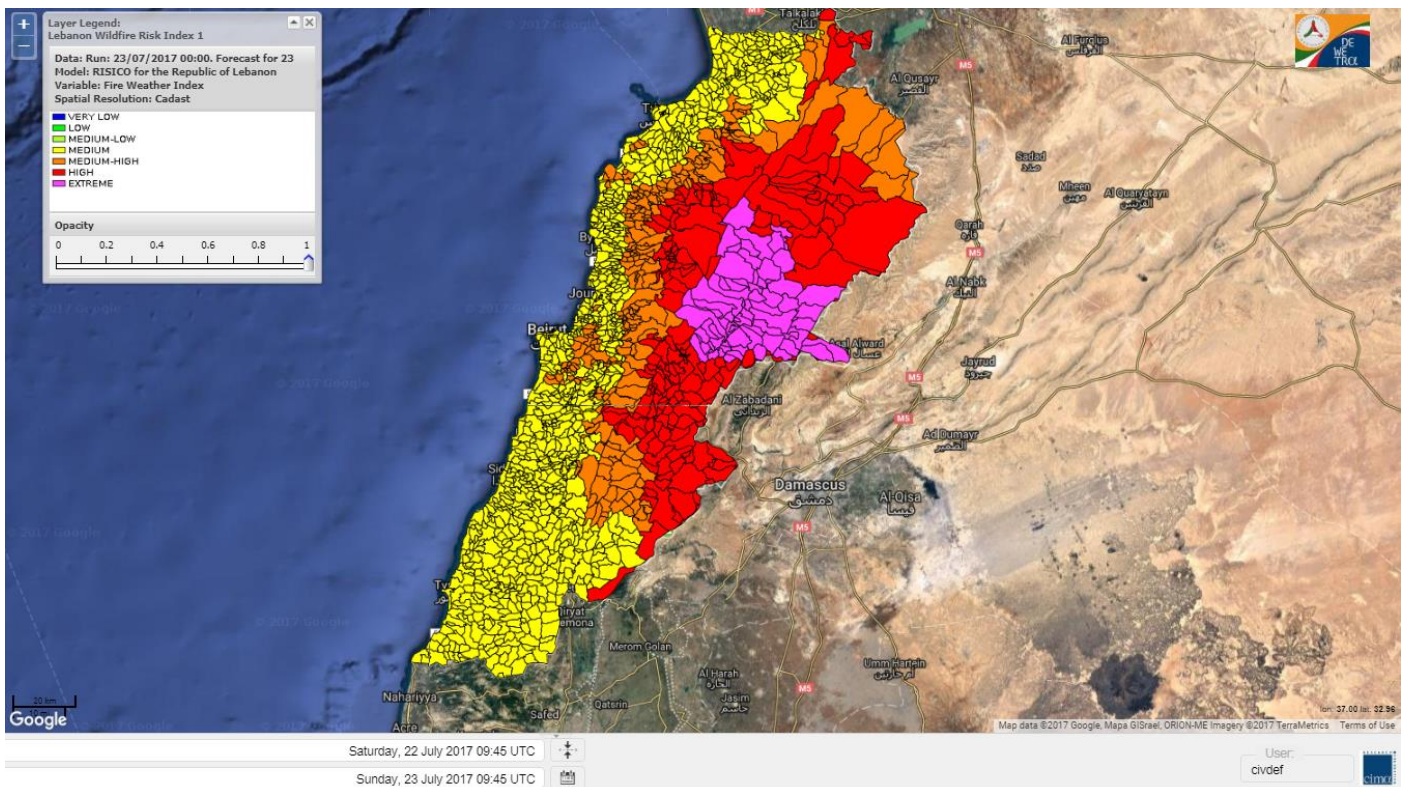

Lebanon for 23 Jul 2017