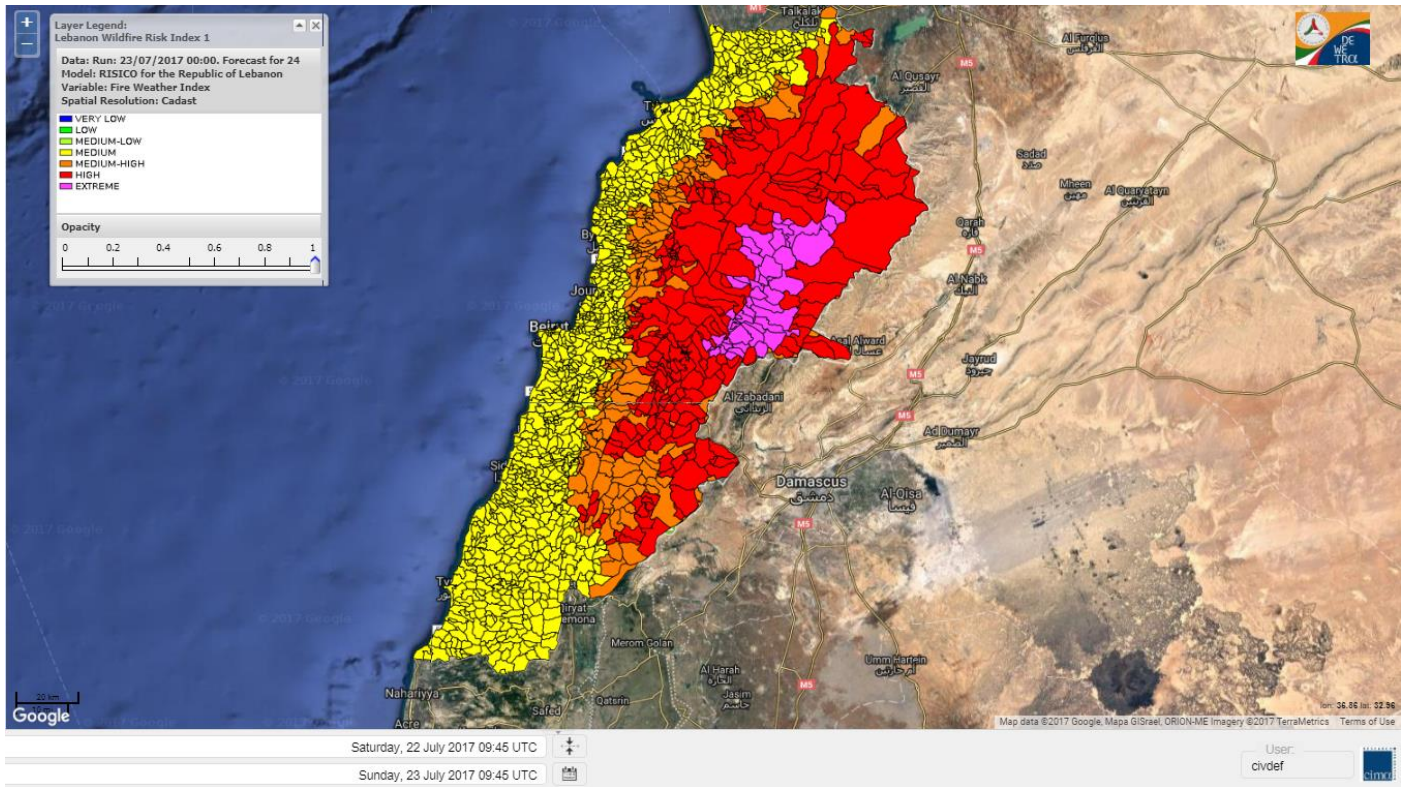

Lebanon for 24 Jul 2017