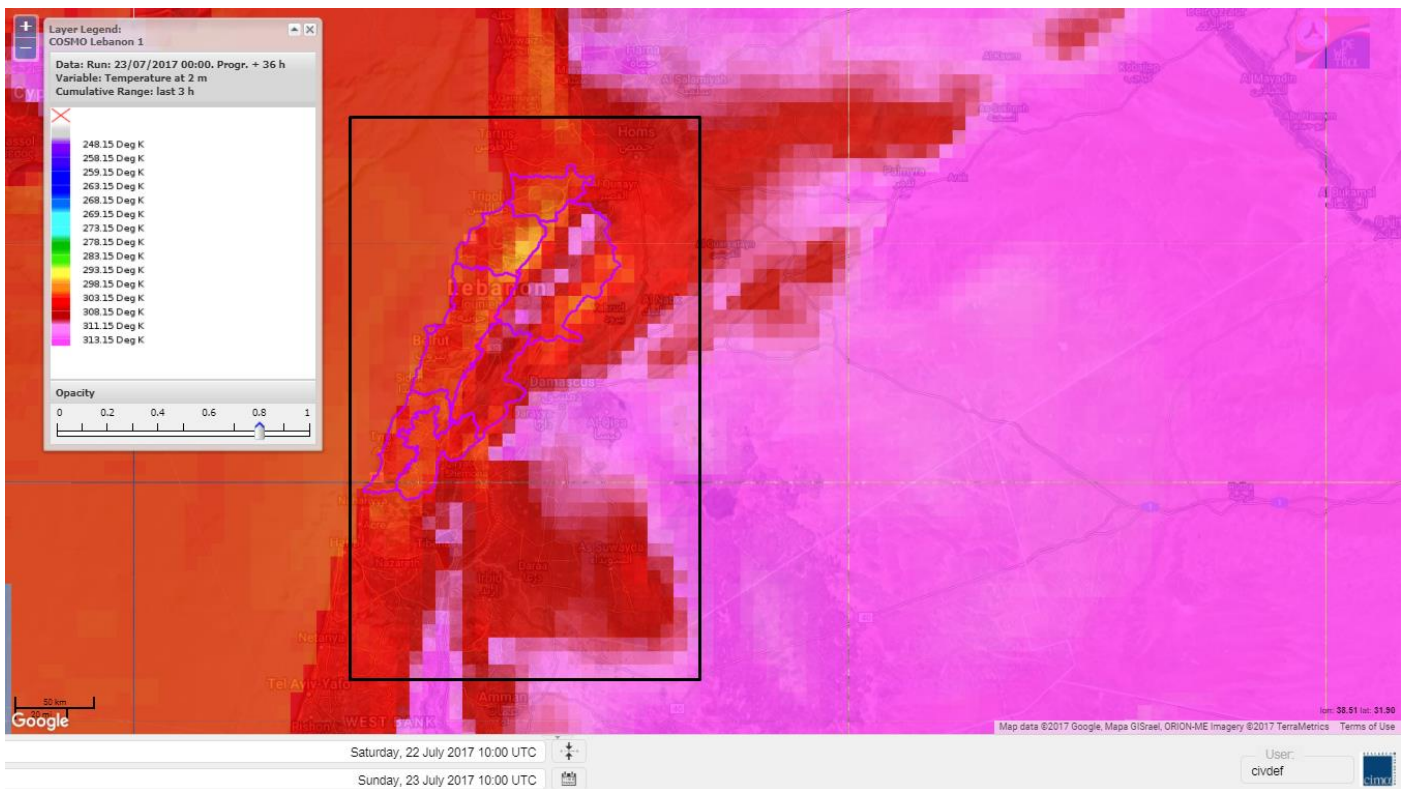

Cosmo Lebanon 24 July 2017 12.00 noon