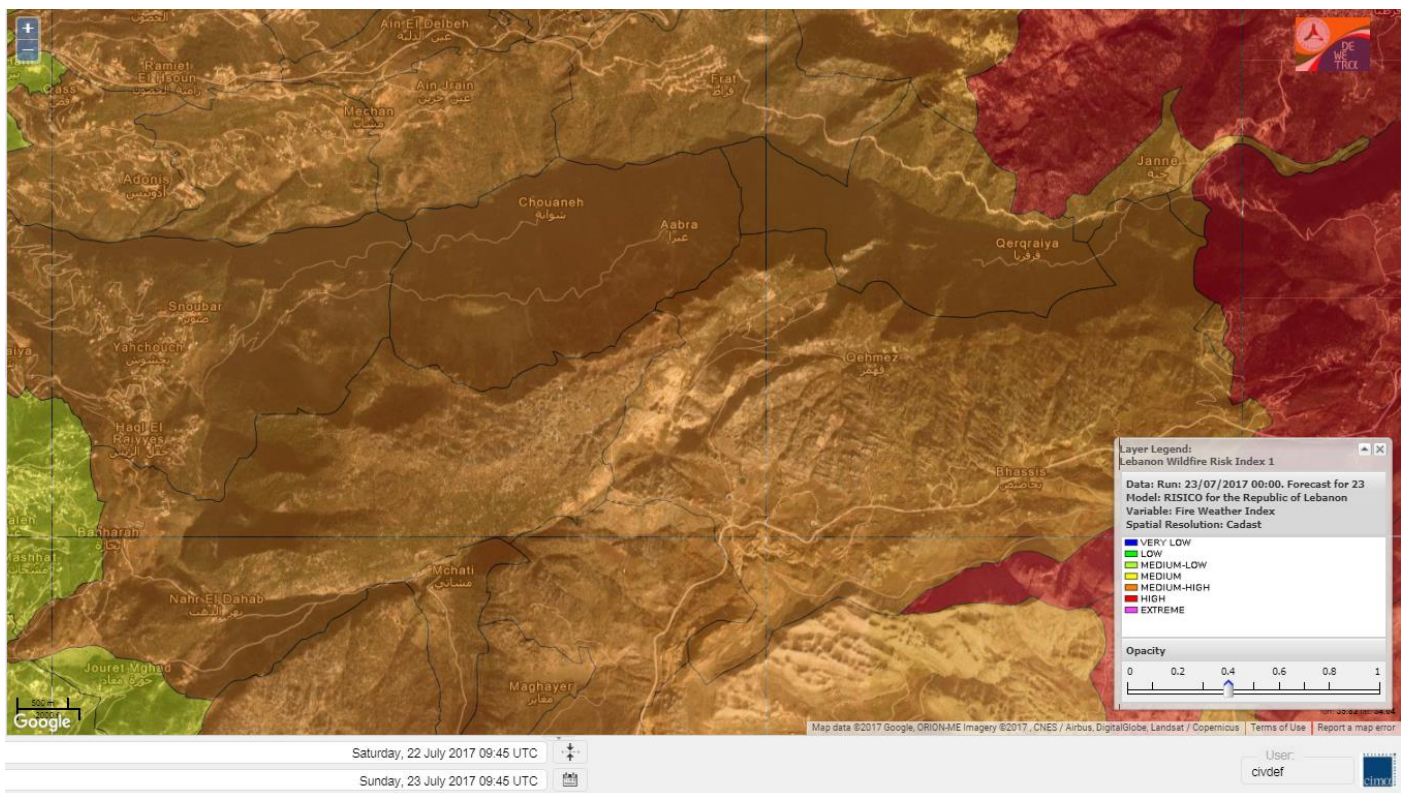

Jabal Moussa Reserve Forecast for 23 Jul 2017