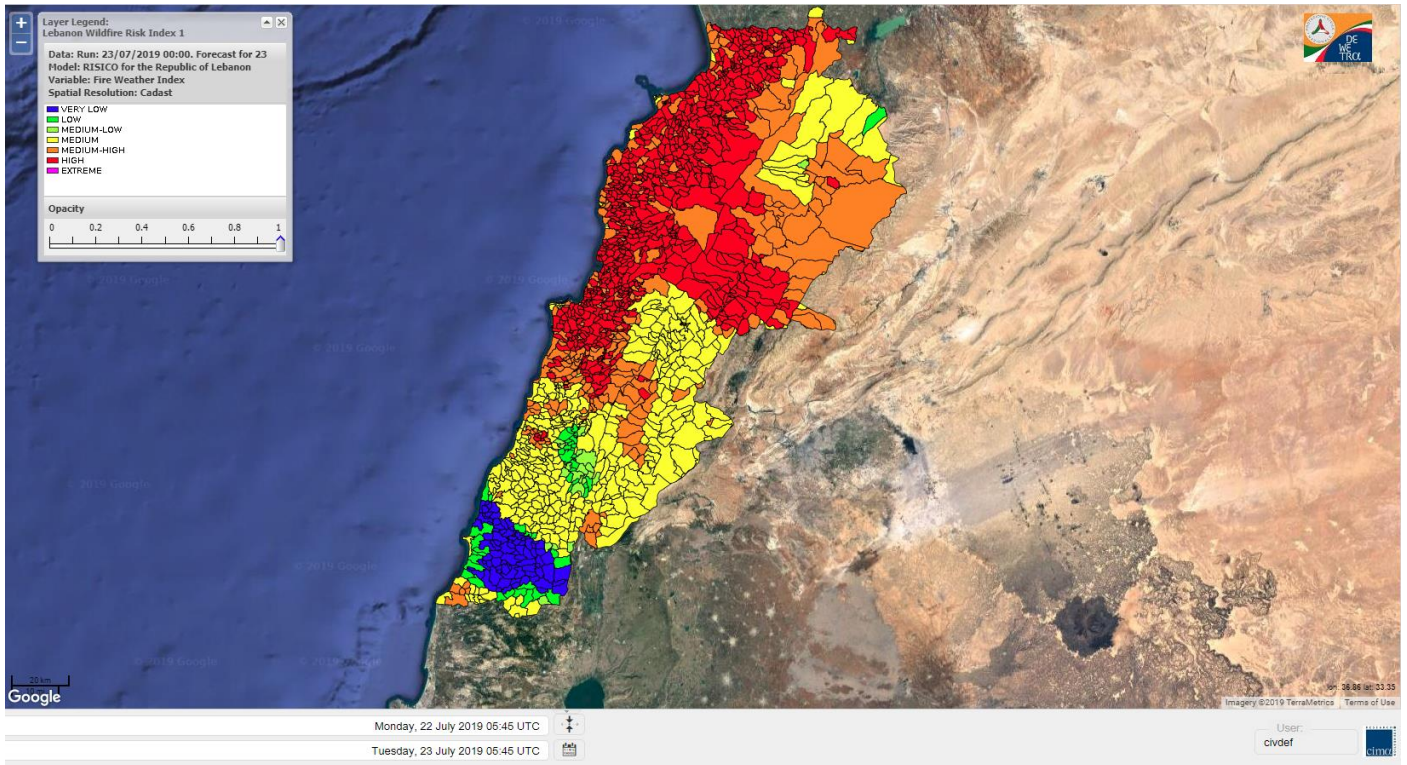

Lebanon for 23 July 2019