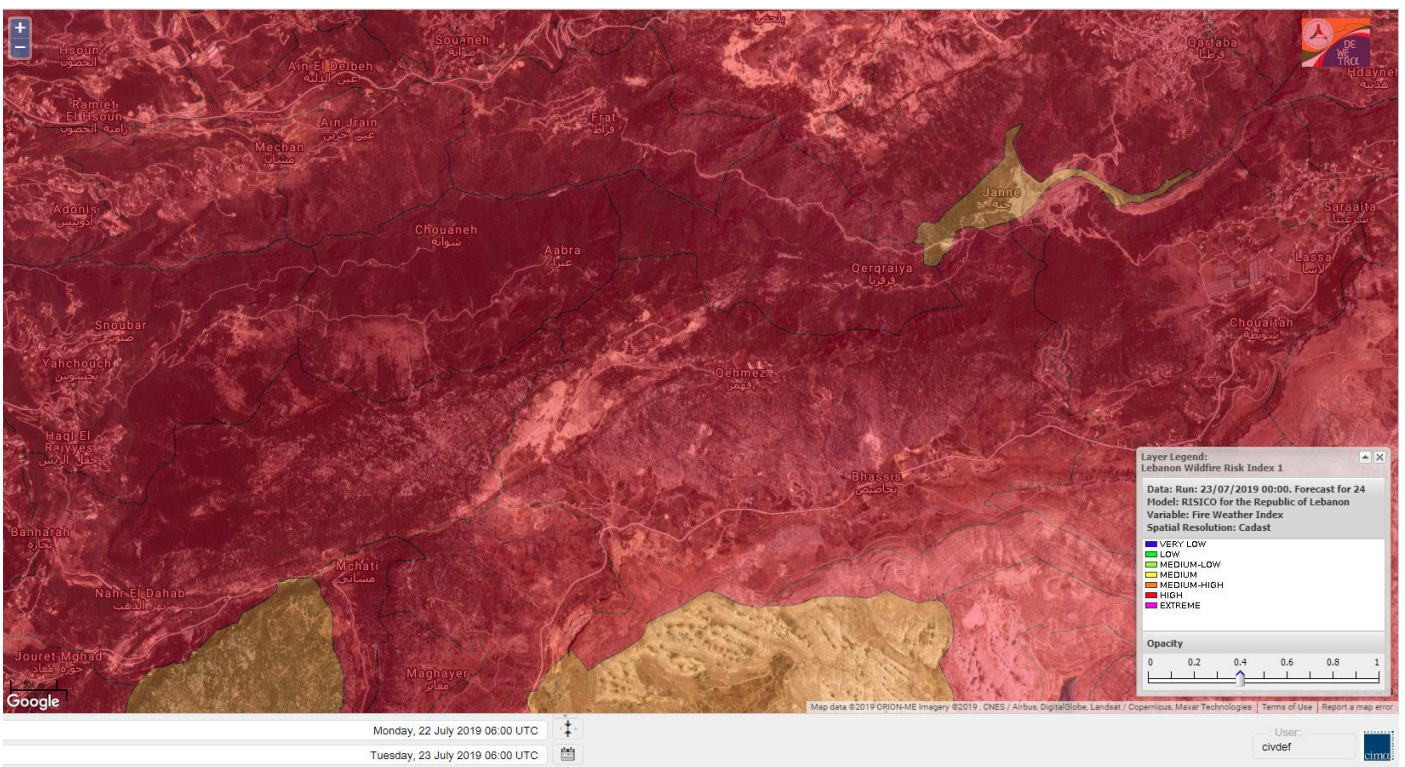

Jabal Moussa Reserve Forecast for 25 July 2019

Beirut, LB 🌟🏠

☀️ 28° ACHRAFIEH, RIZK STATION | CHANGE ▾

TODAY HOURLY **10-DAY** CALENDAR HISTORY WUNDERMAP

⚙️ Customize

Daily Fire Risk Bulletin – Civil Defence