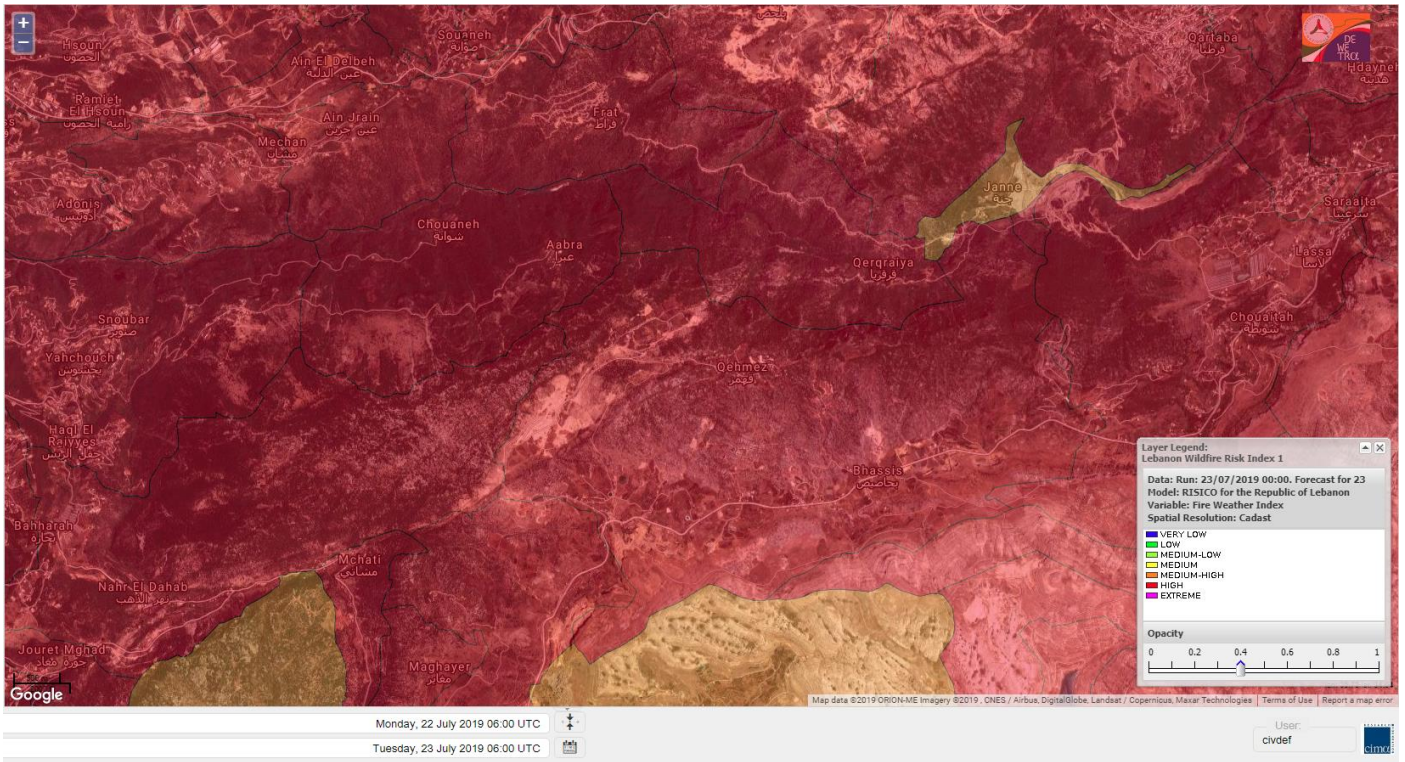

Jabal Moussa Reserve Forecast for 23 July 2019