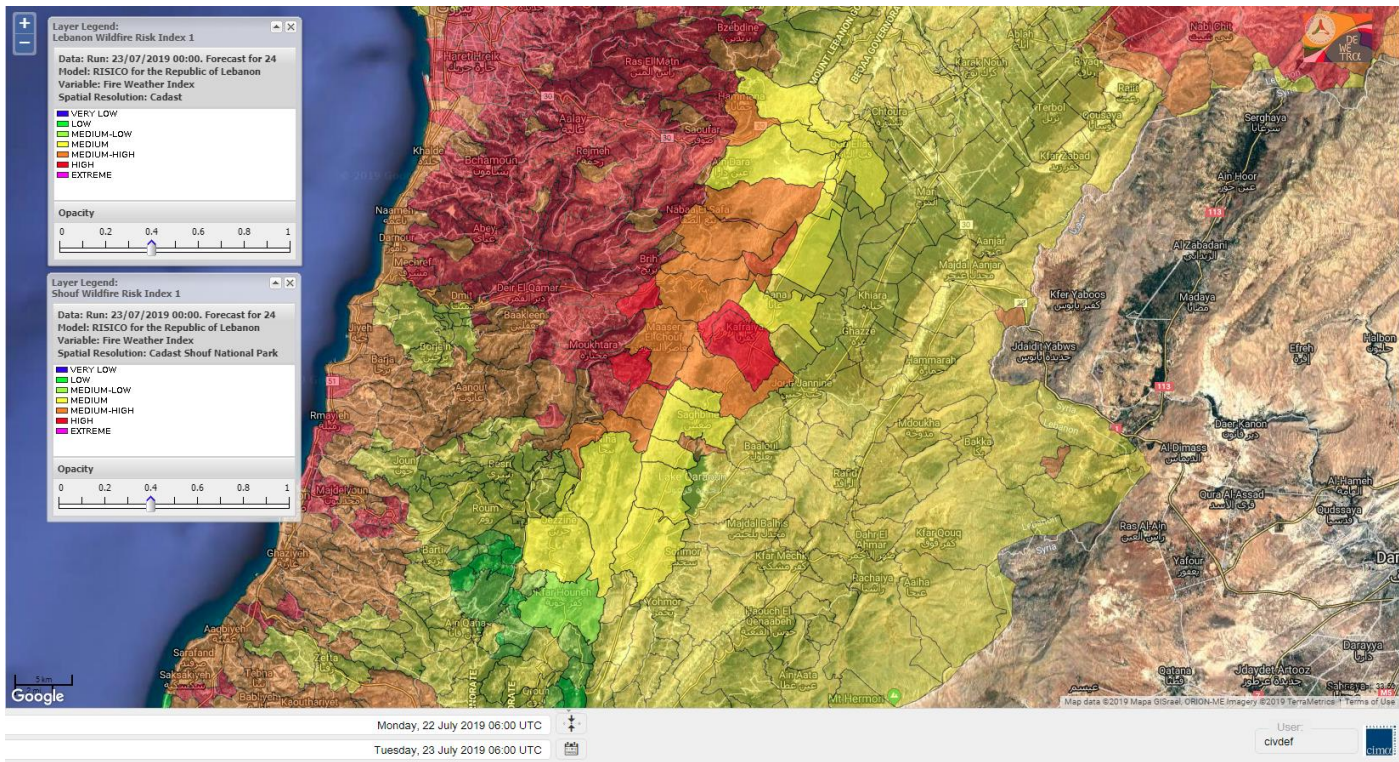

Shouf Biosphere Reserve Forecast for 24 July 2019