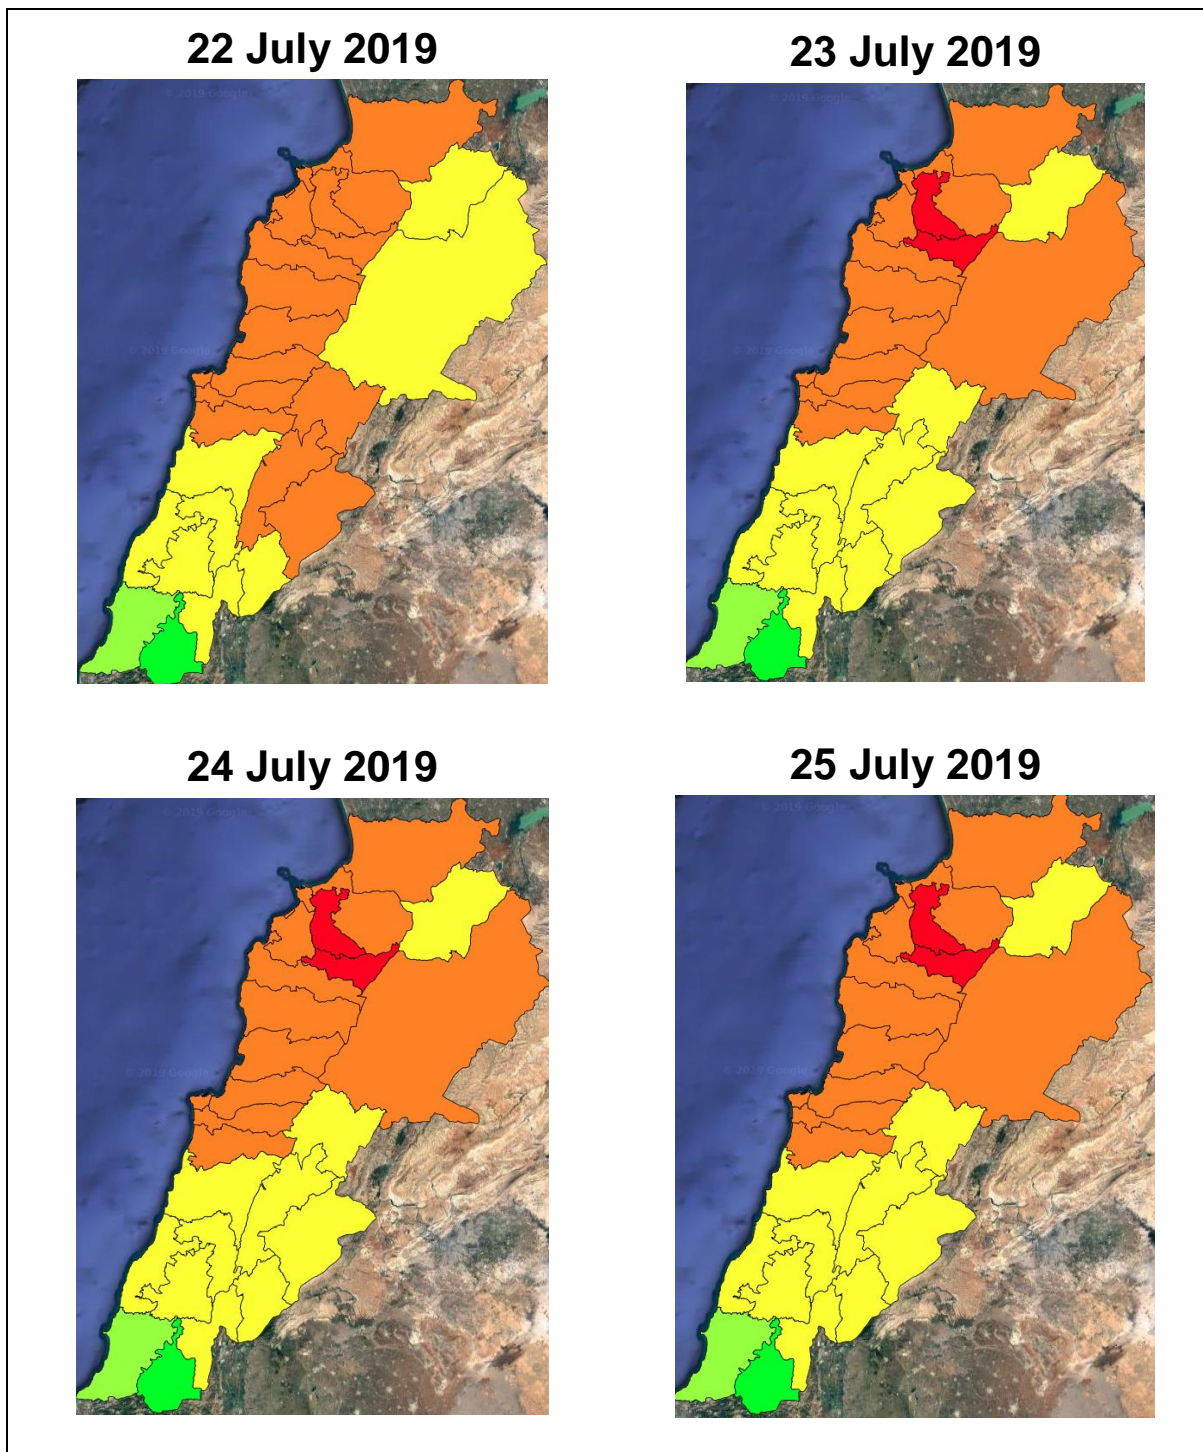

FIRE RISK INDEX

Layer Legend:
Lebanon Wildfire Risk Index 1

Data: Run: 23/07/2019 00:00. Forecast for 23
Model: RISICO for the Republic of Lebanon
Variable: Fire Weather Index
Spatial Resolution: Caza

- VERY LOW
- LOW
- MEDIUM-LOW
- MEDIUM
- MEDIUM-HIGH
- HIGH
- EXTREME