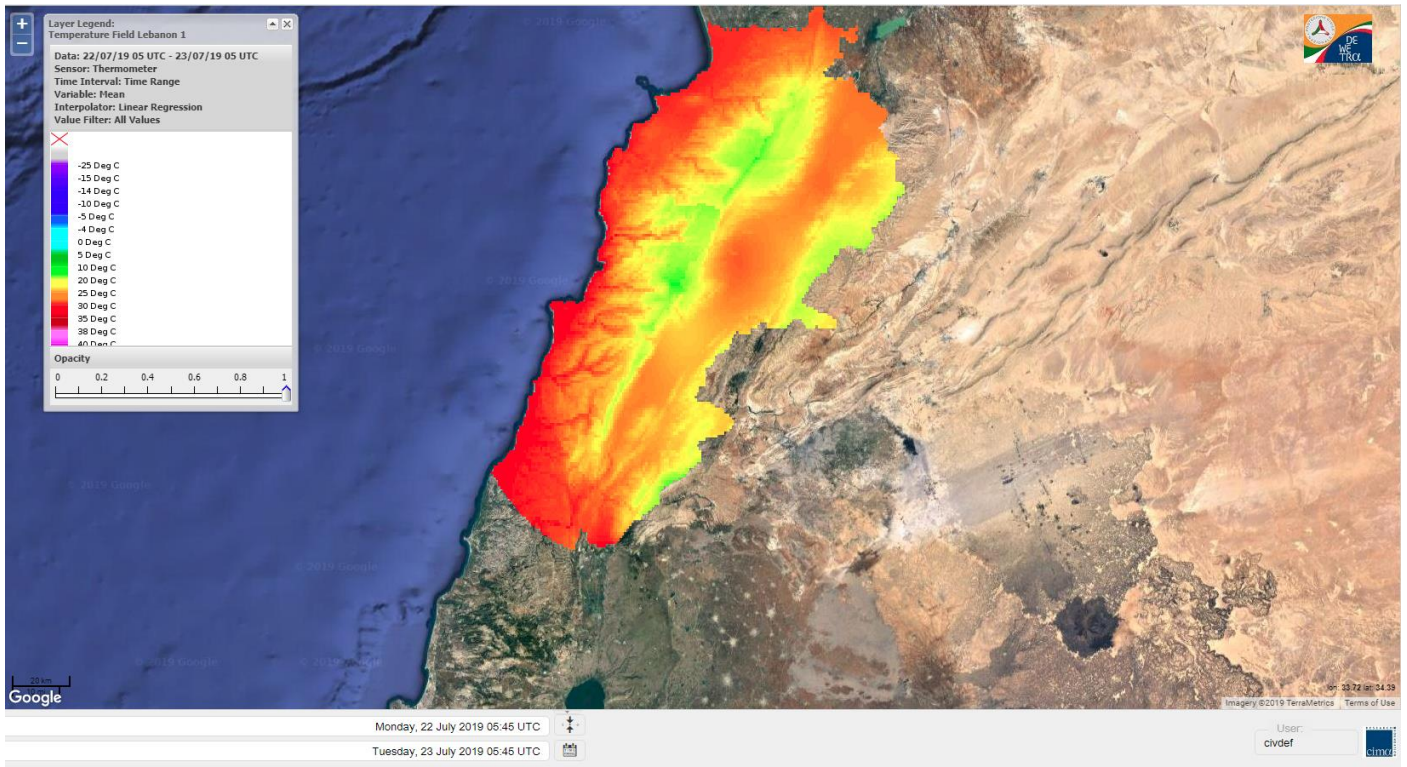

Lebanon temperature for 23 July 2019