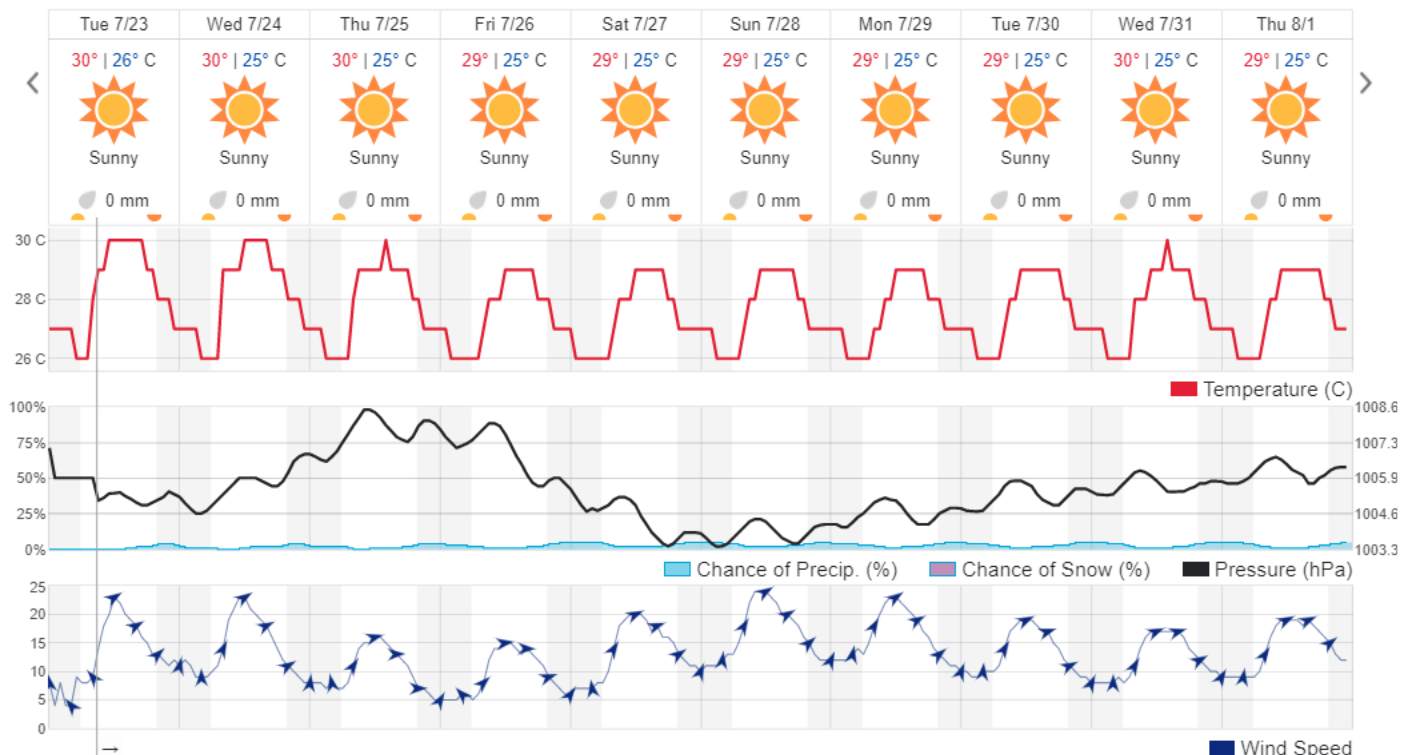

Jabal Moussa Reserve Forecast for 25 July 2019

Beirut, LB 🌟🏠

☀️ 28° ACHRAFIEH, RIZK STATION | CHANGE ▾

TODAY HOURLY **10-DAY** CALENDAR HISTORY WUNDERMAP

⚙️ Customize

Daily Fire Risk Bulletin – Civil Defence