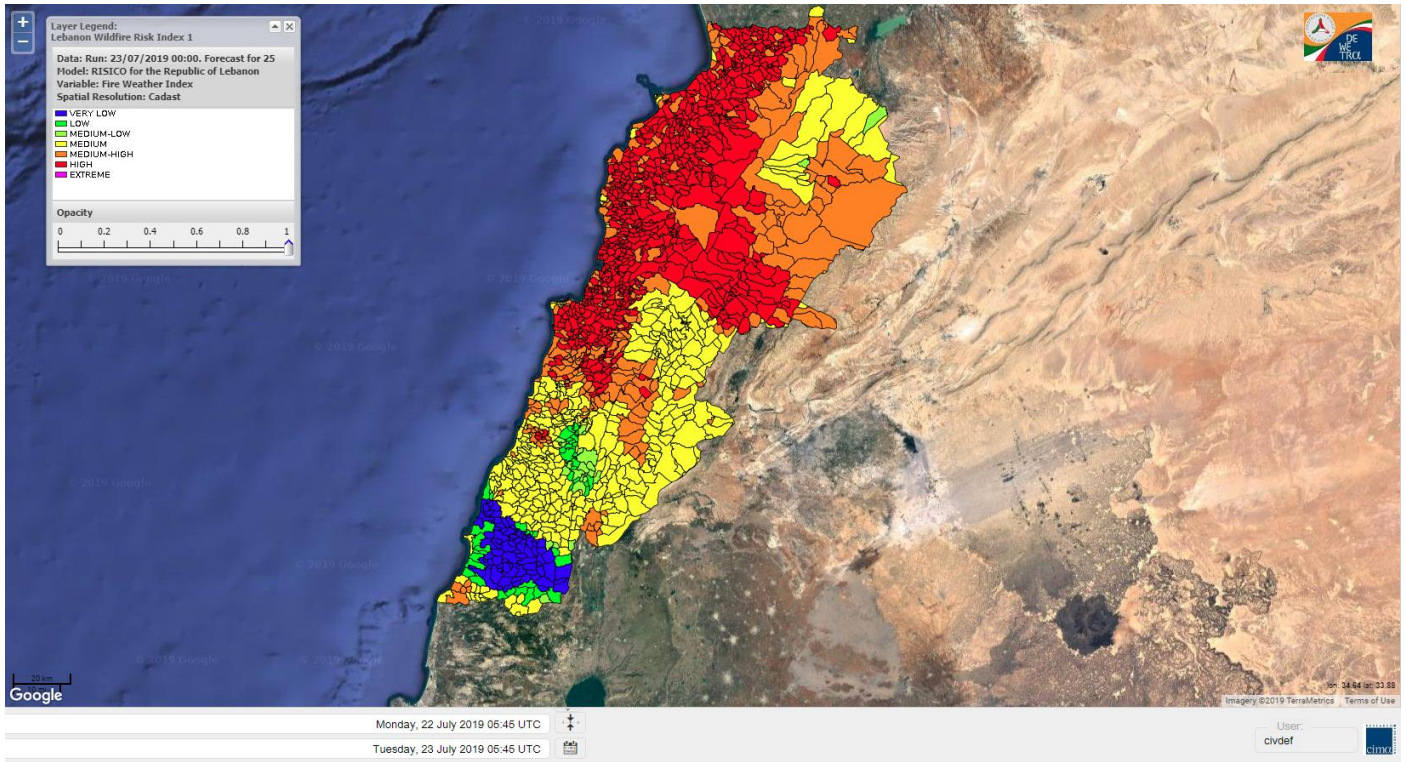

Lebanon for 25 July 2019