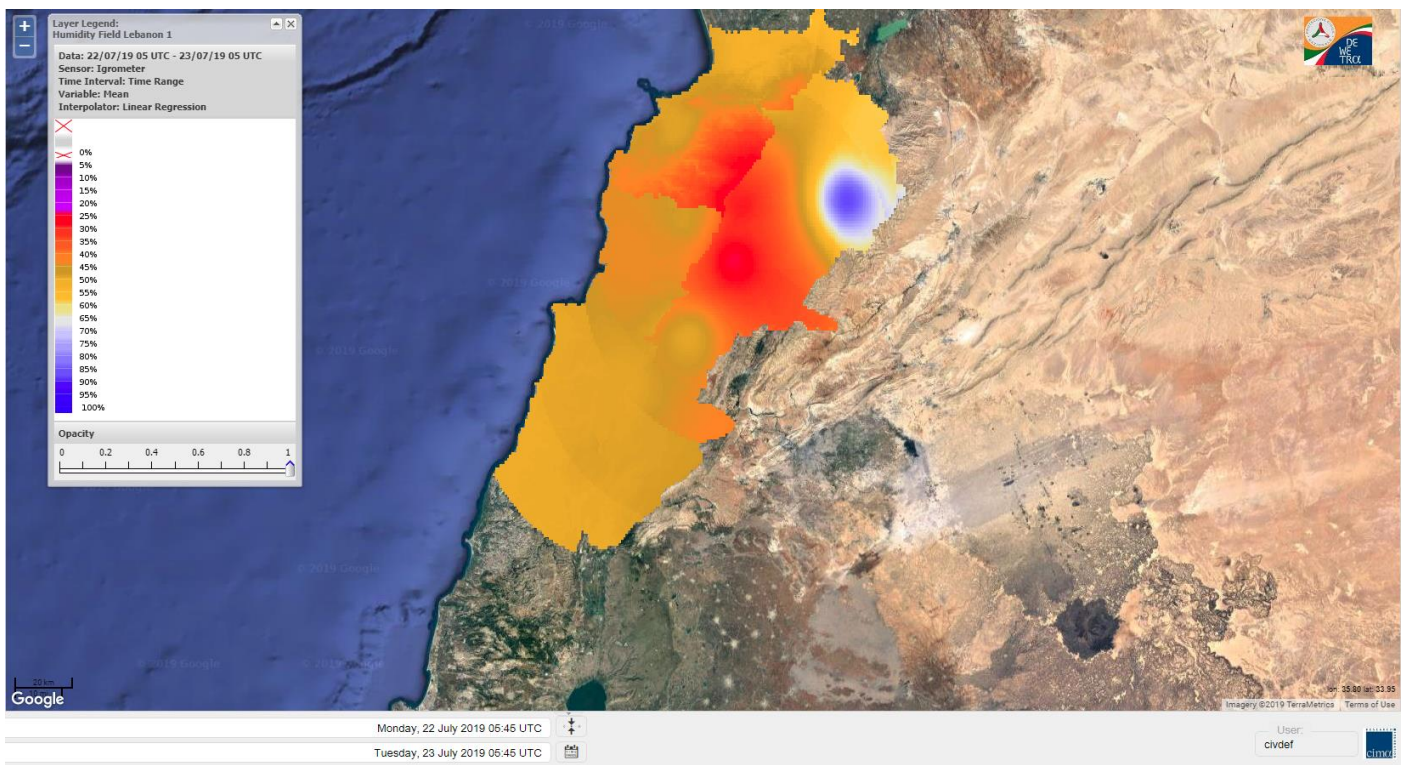

Lebanon humidity for 23 July 2019