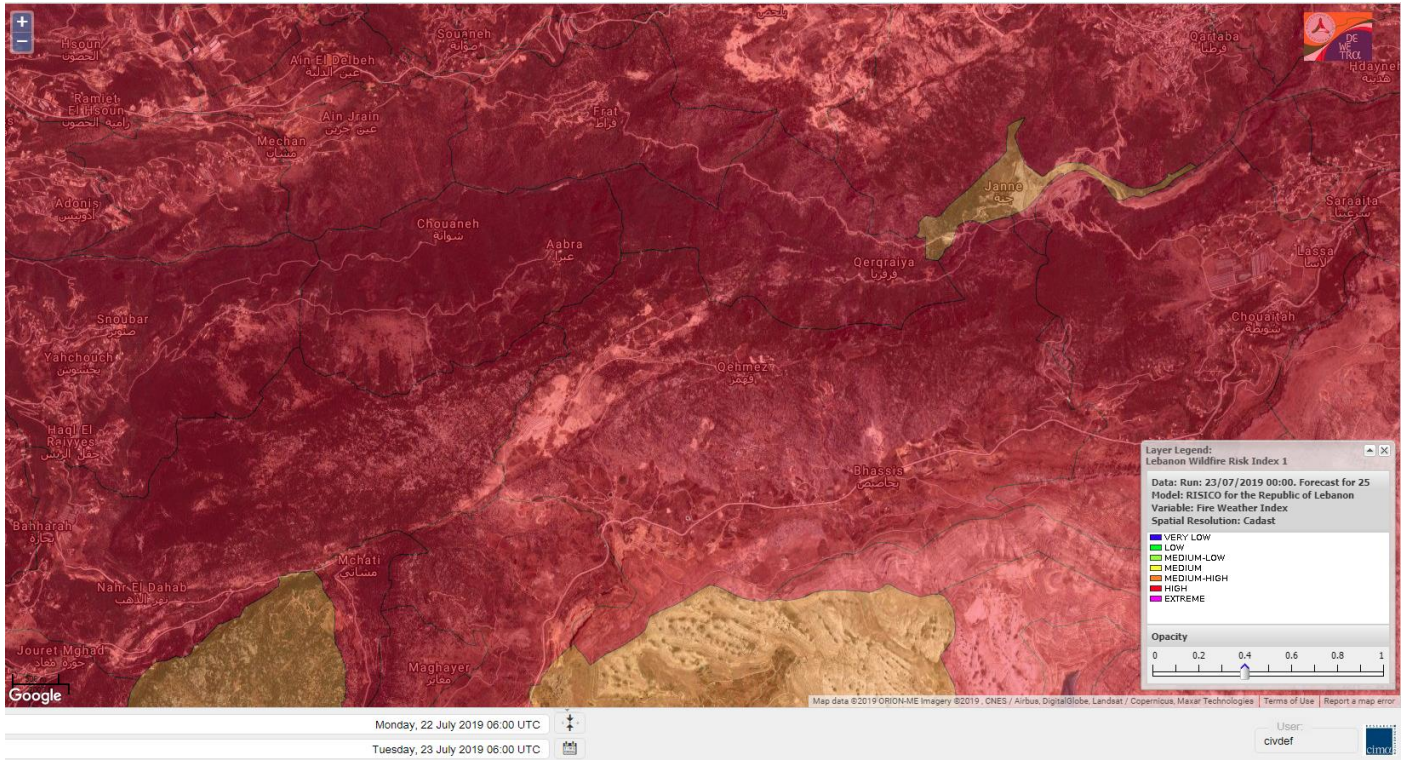

Jabal Moussa Reserve Forecast for 25 July 2019

Beirut, LB 🌟🏠

☀️ 28° ACHRAFIEH, RIZK STATION | CHANGE ▾

TODAY HOURLY **10-DAY** CALENDAR HISTORY WUNDERMAP

⚙️ Customize

Daily Fire Risk Bulletin – Civil Defence