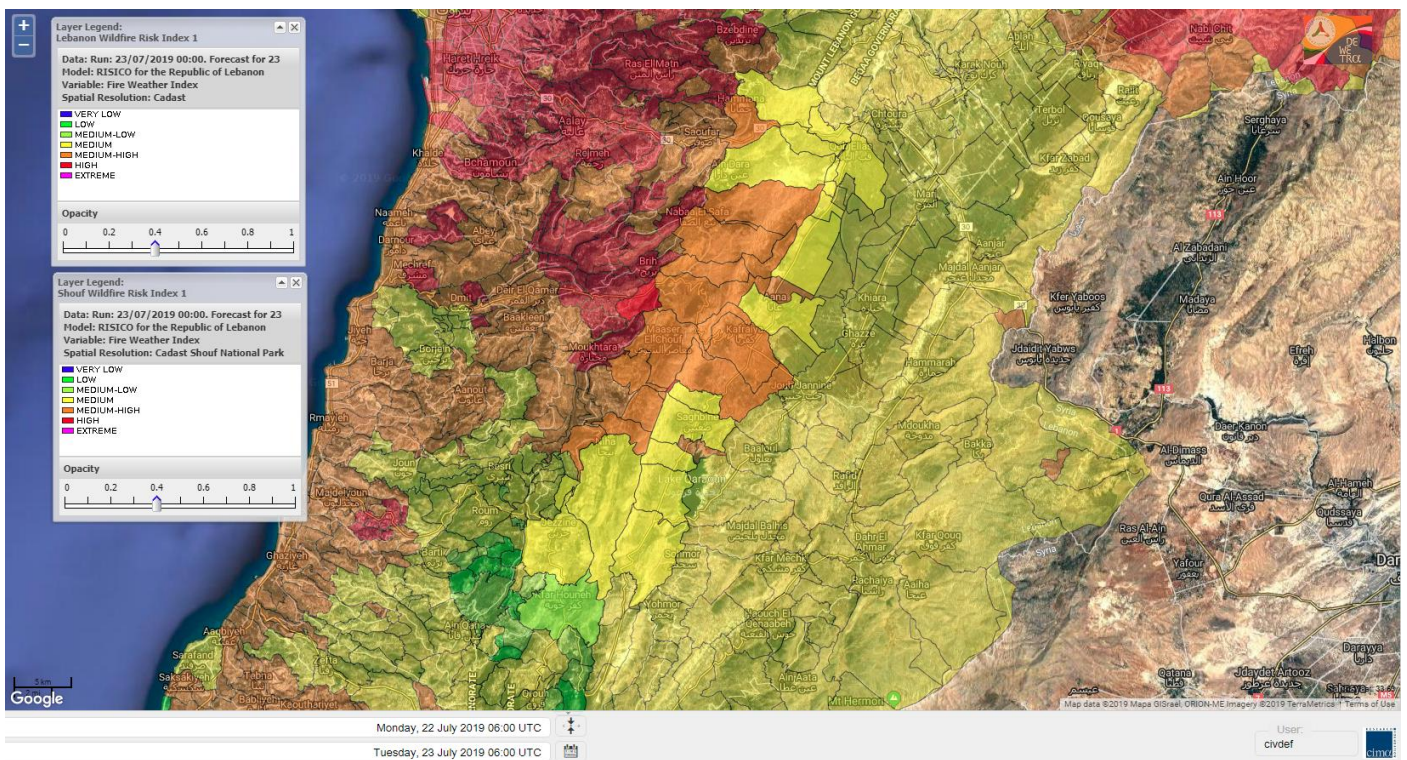

Shouf Biosphere Reserve Forecast for 23 July 2019