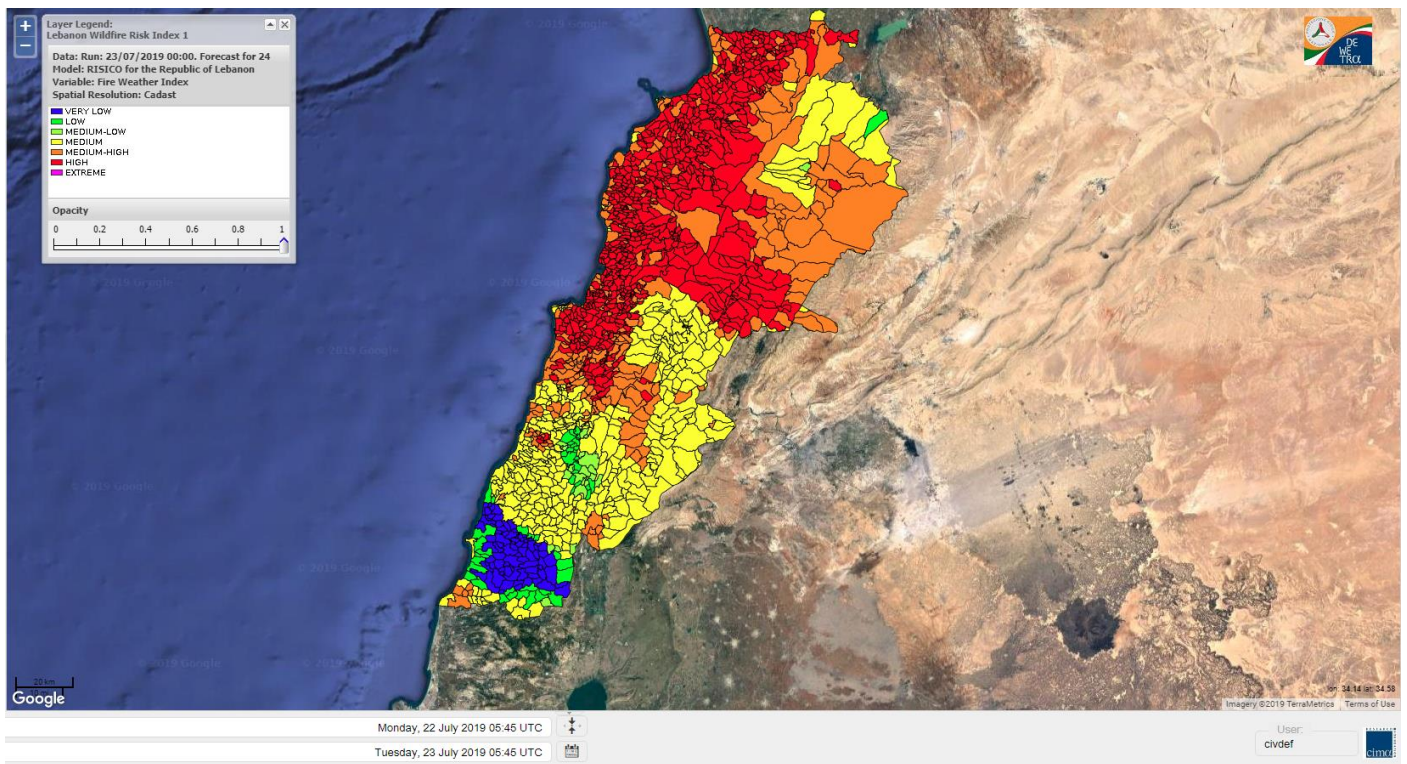

Lebanon for 24 July 2019