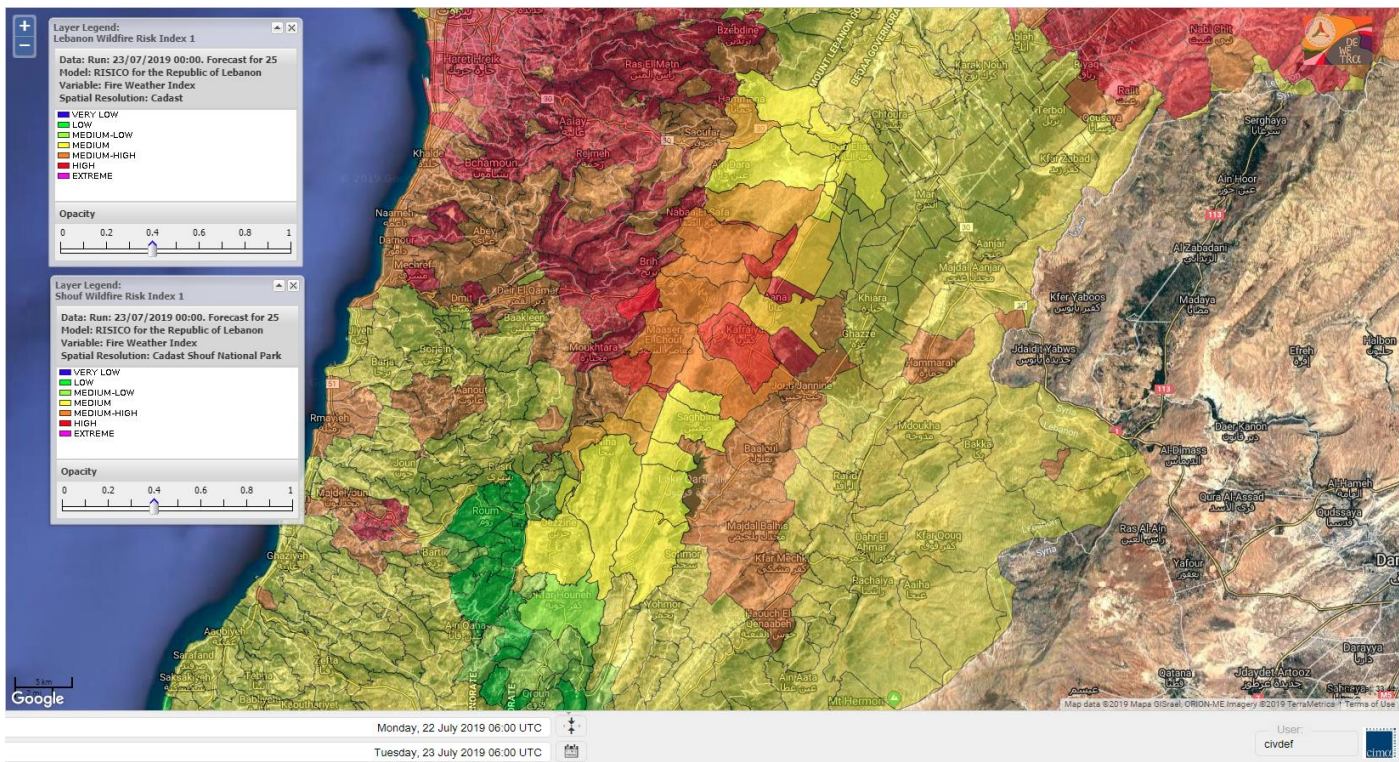

Shouf Biosphere Reserve Forecast for 25 July 2019