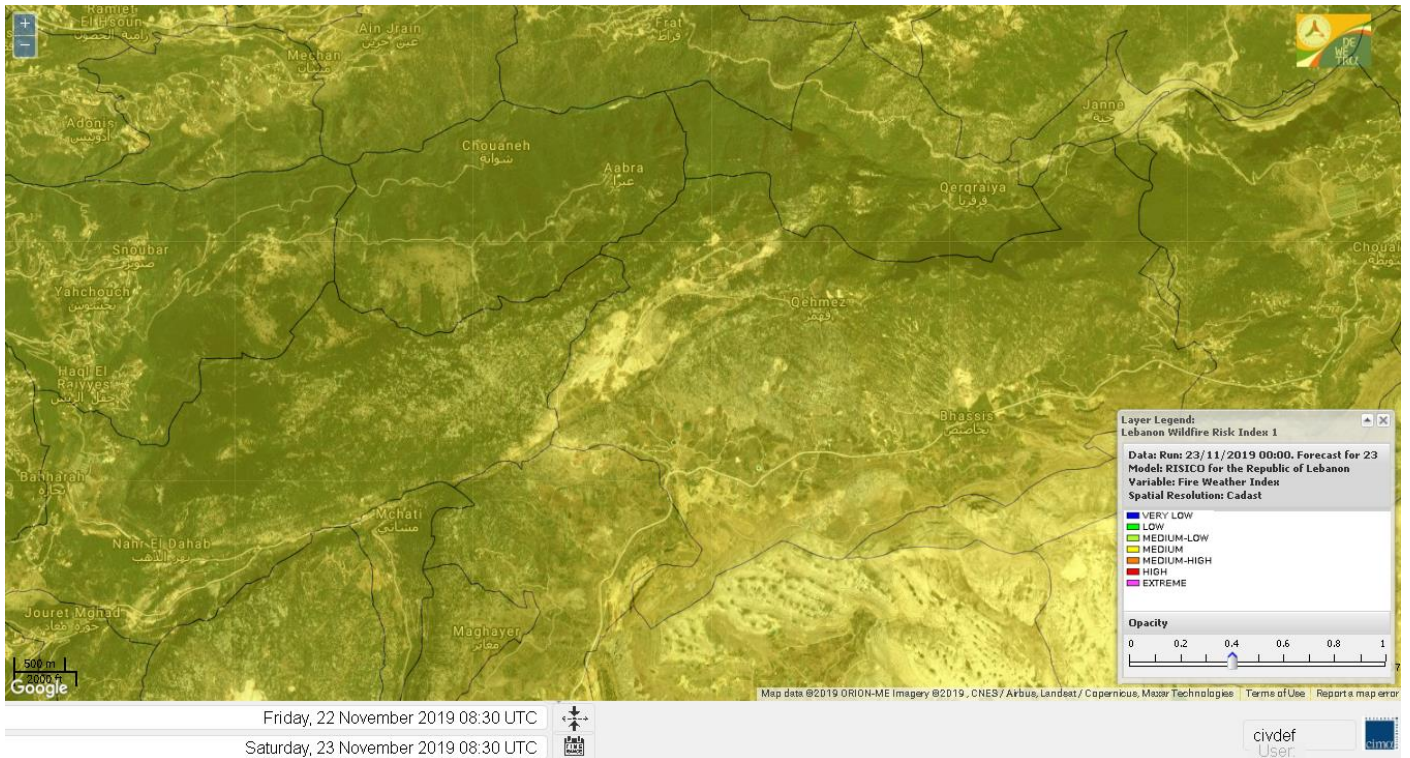

Jabal Moussa Reserve Forecast for 23 November 2019