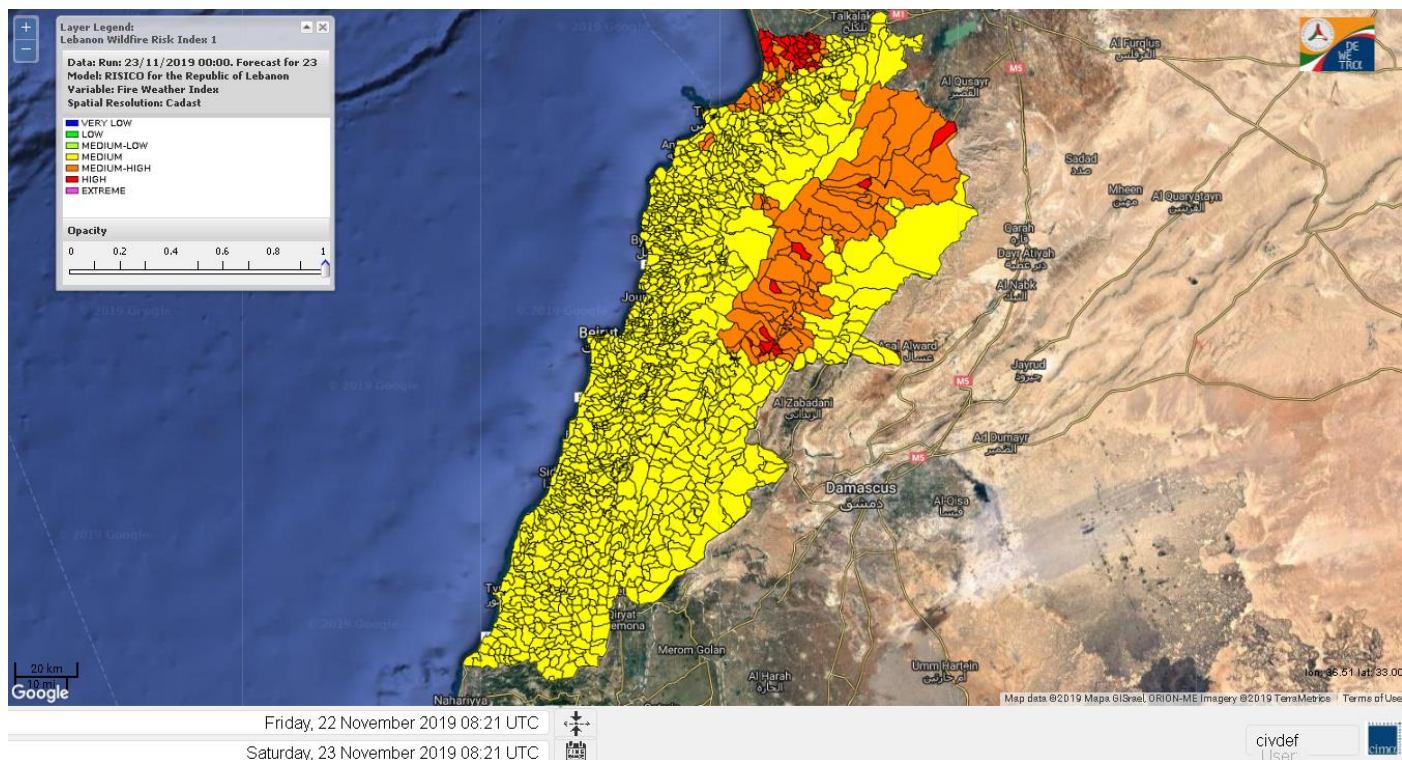

Lebanon for 23 November 2019