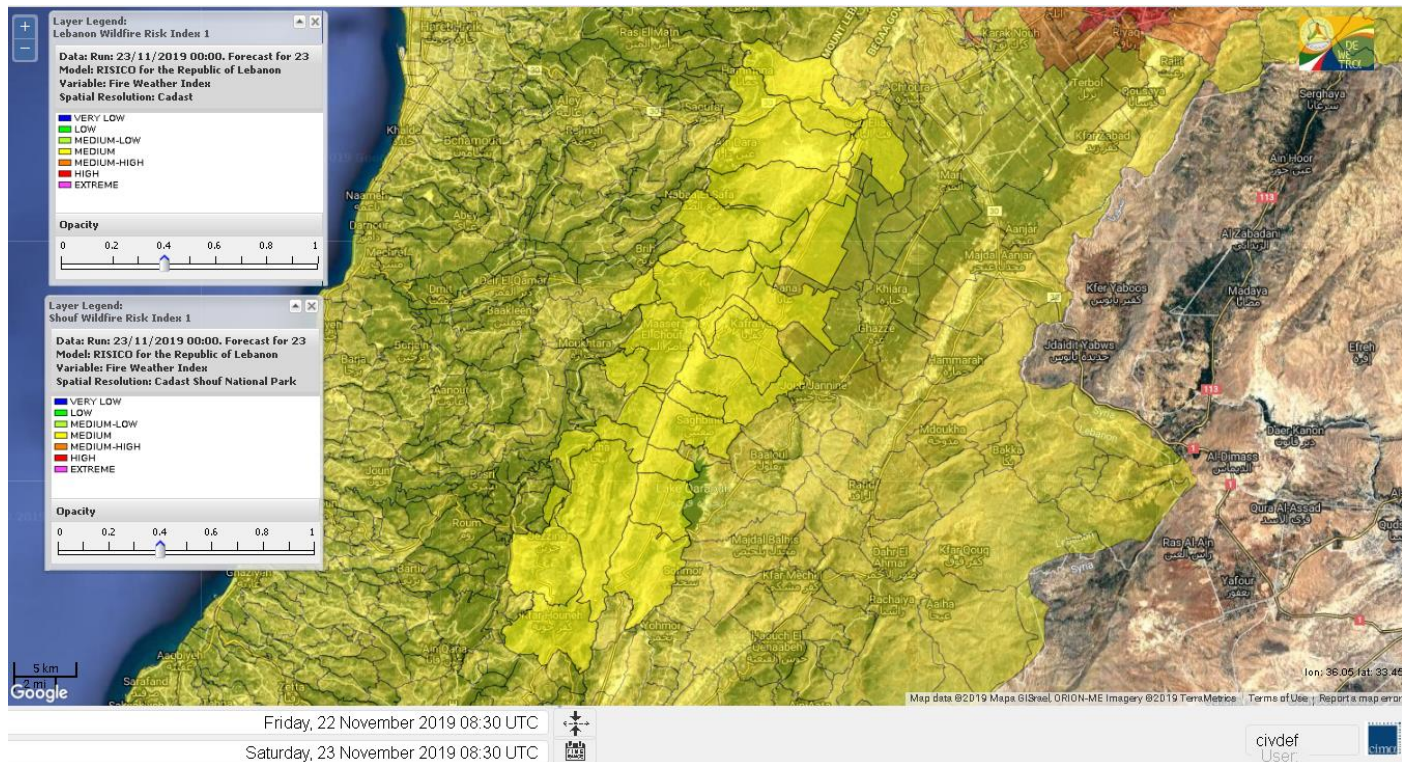

- VERY LOW
- LOW
- MEDIUM-LOW
- MEDIUM
- MEDIUM-HIGH
- HIGH
- EXTREME

Lebanon for 23 November 2019

Lebanon for 24 November 2019

Lebanon for 25 November 2019

Shouf Biosphere Reserve Forecast for 23 November 2019