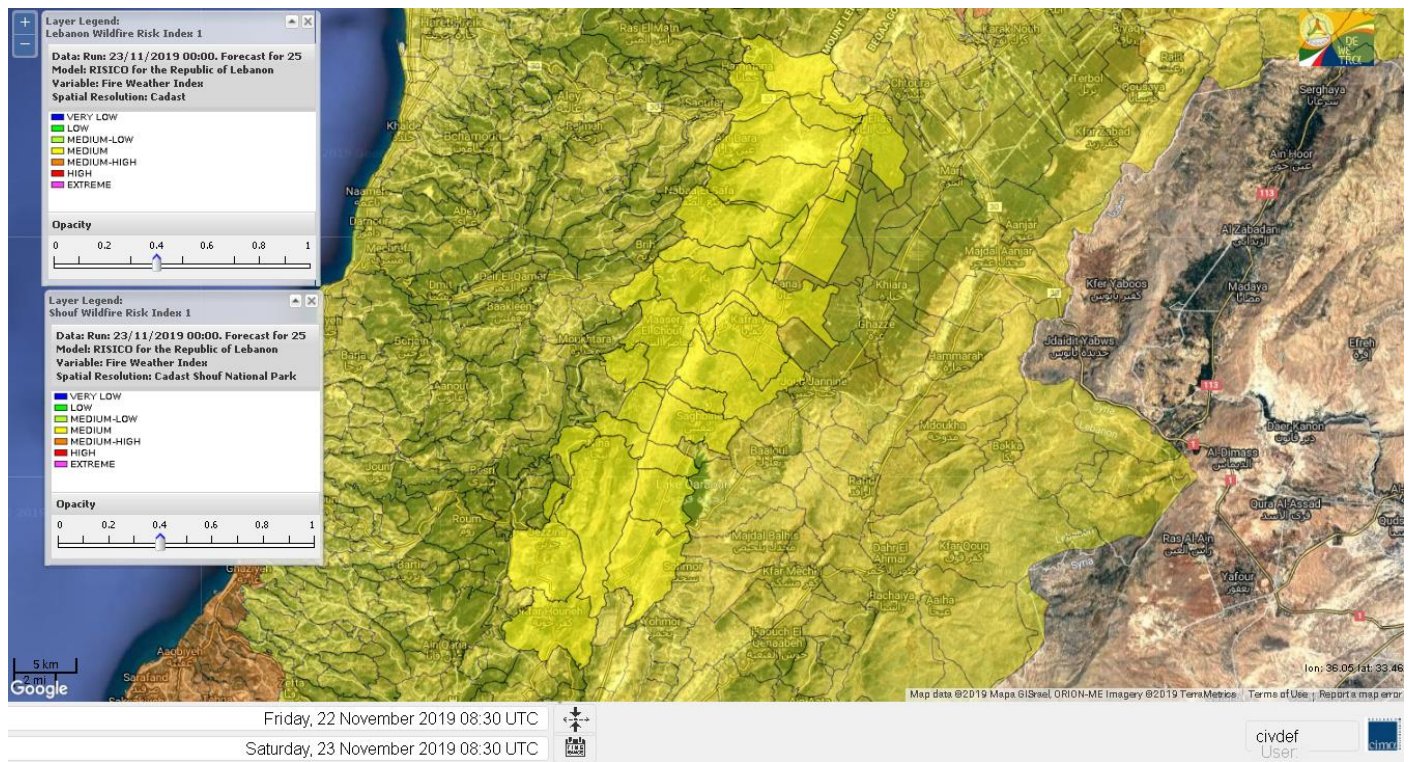

Shouf Biosphere Reserve Forecast for 25 November 2019