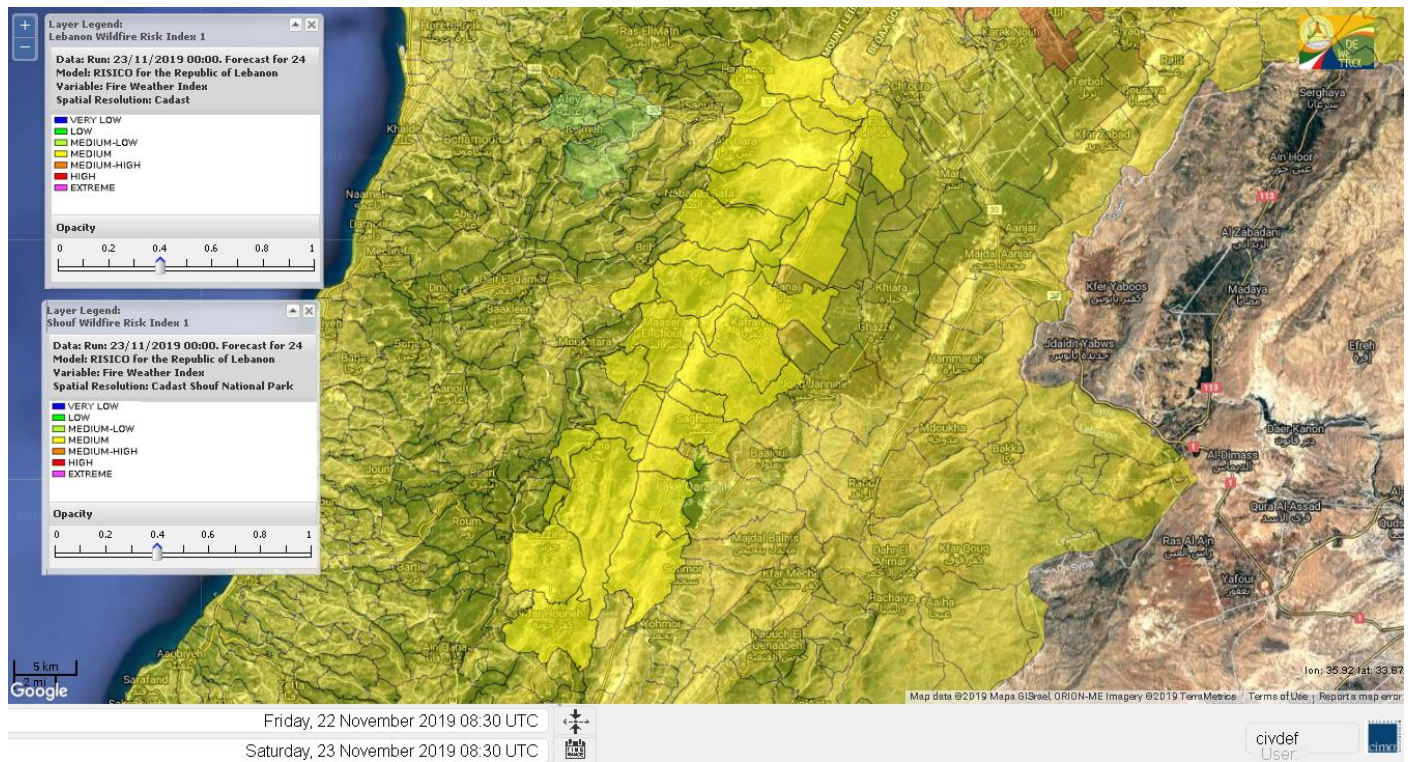

Shouf Biosphere Reserve Forecast for 24 November 2019