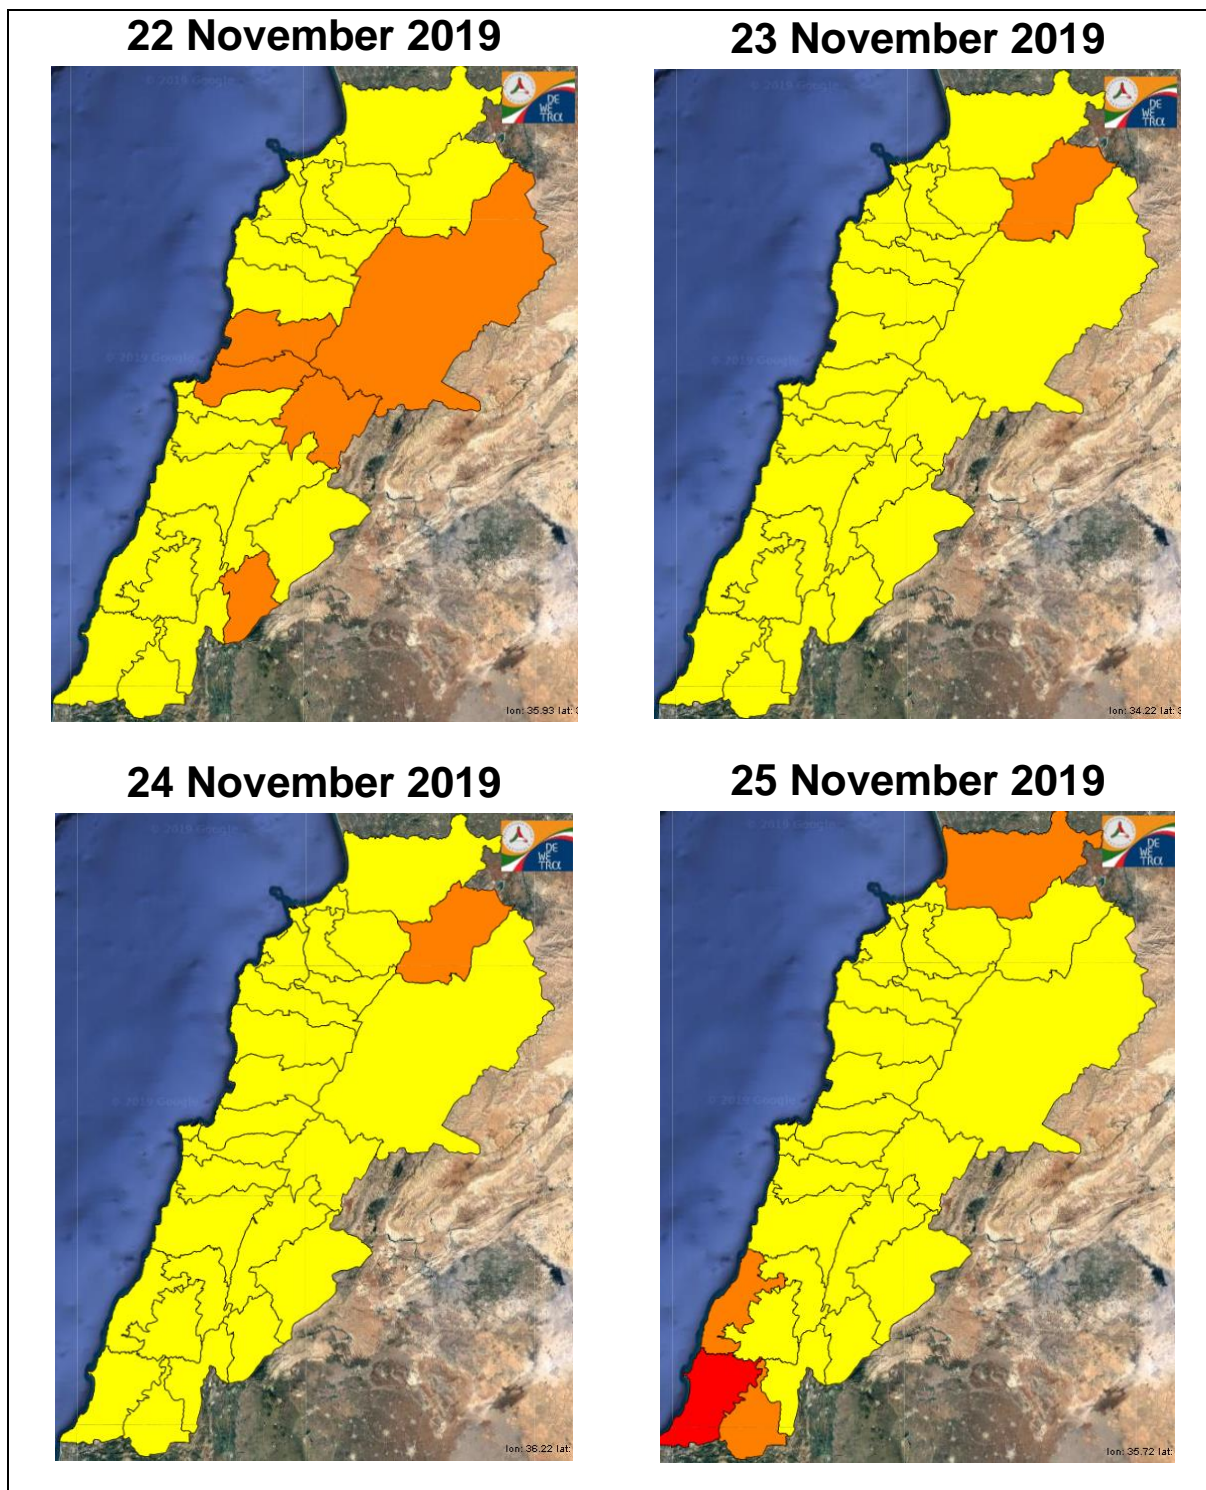

FIRE RISK INDEX

Layer Legend:
Lebanon Wildfire Risk Index 1

Data: Run: 23/11/2019 00:00. Forecast for 23
Model: RISICO for the Republic of Lebanon
Variable: Fire Weather Index
Spatial Resolution: Caza

- VERY LOW
- LOW
- MEDIUM-LOW
- MEDIUM
- MEDIUM-HIGH
- HIGH
- EXTREME