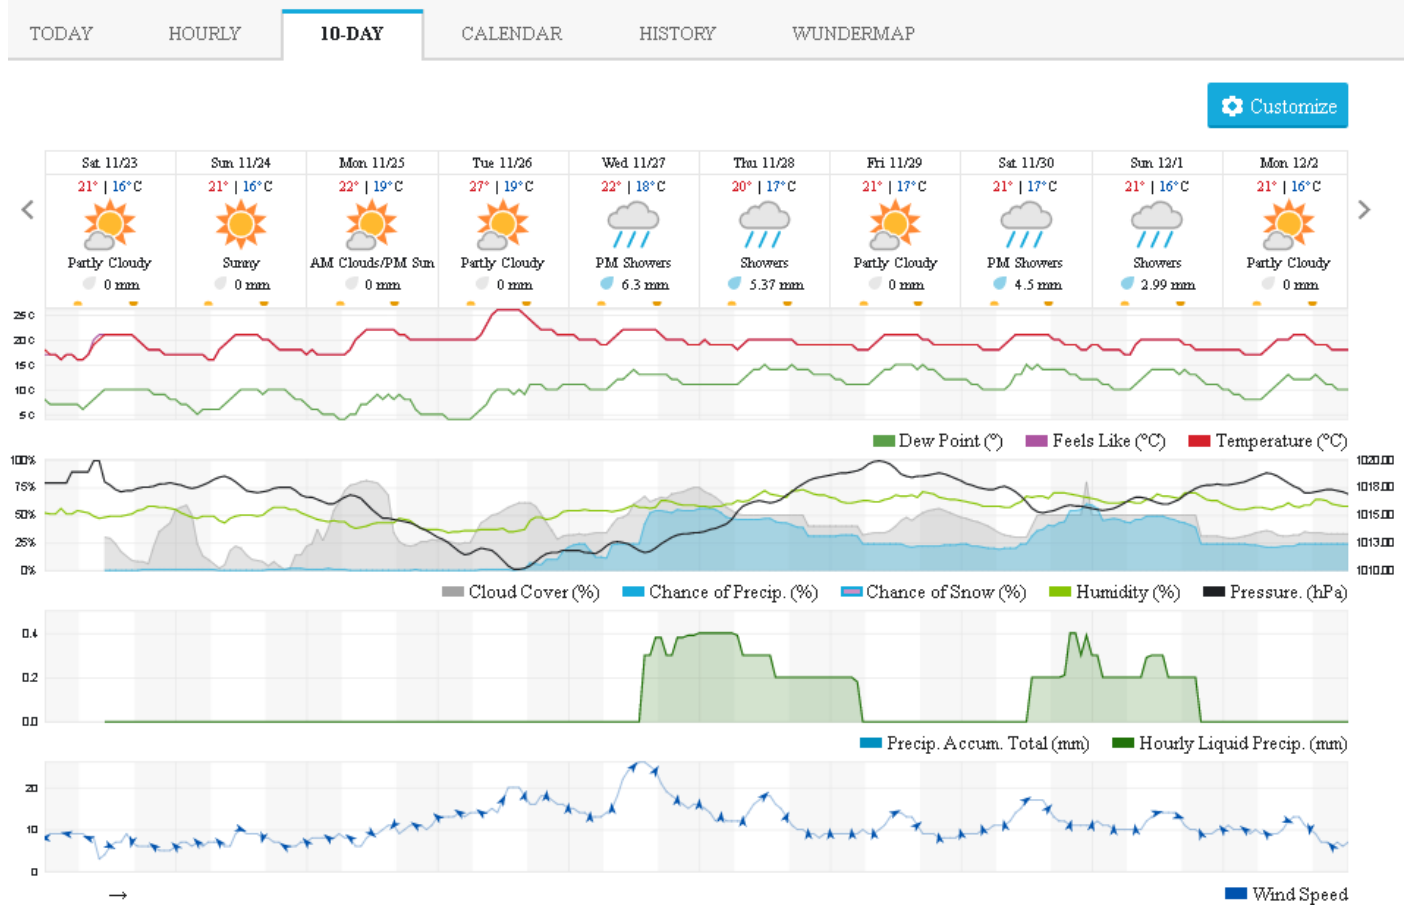

Beirut, Beirut Governorate, Lebanon 10-Day Weather Forecast

21° ACHRAFIEH,RIZK STATION | CHANGE