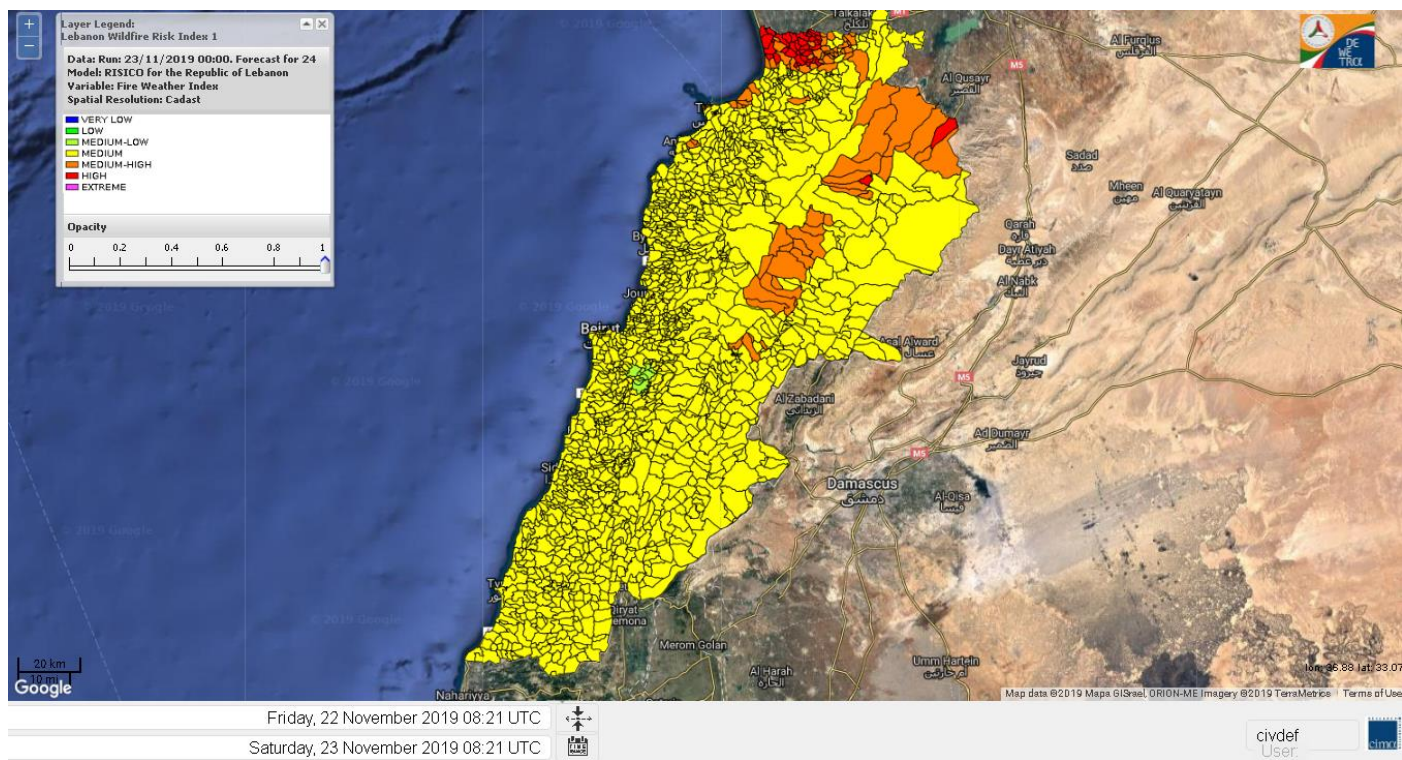

Lebanon for 24 November 2019