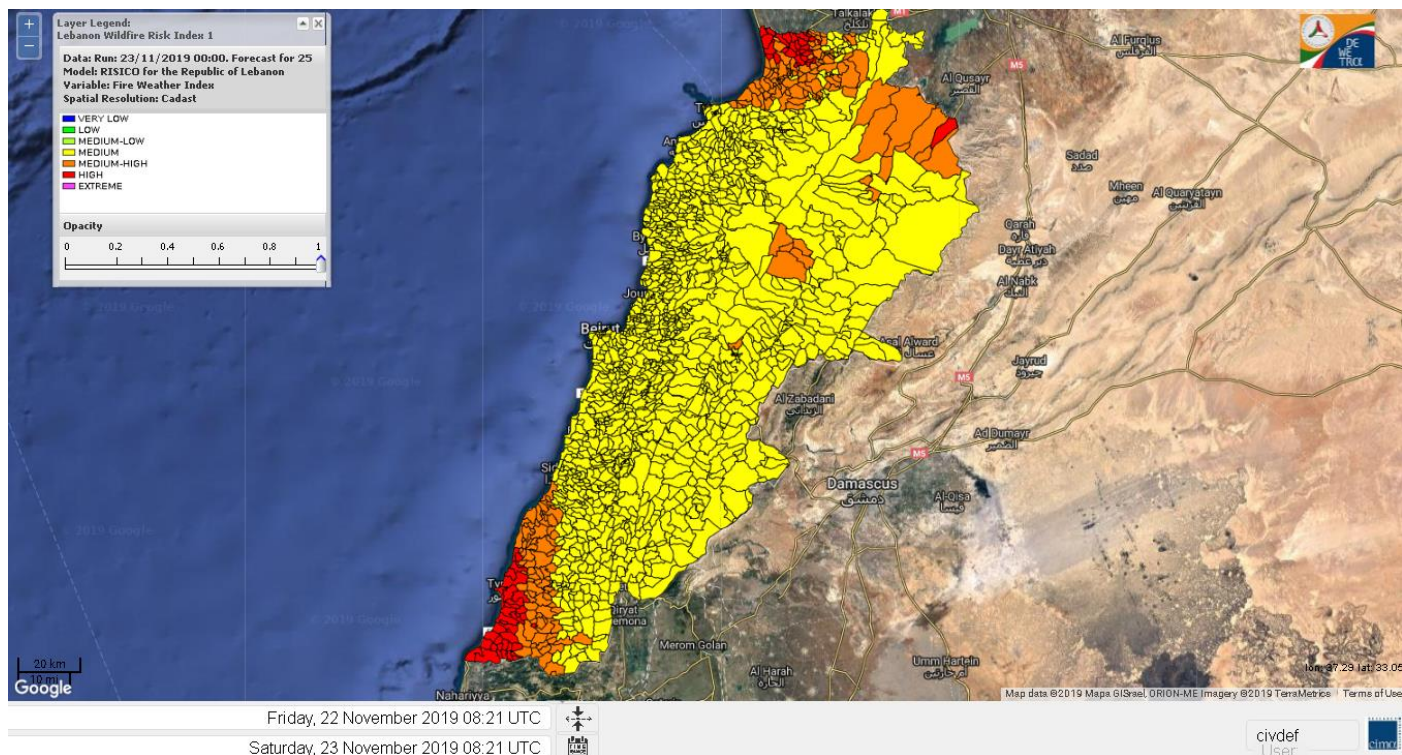

Lebanon for 25 November 2019