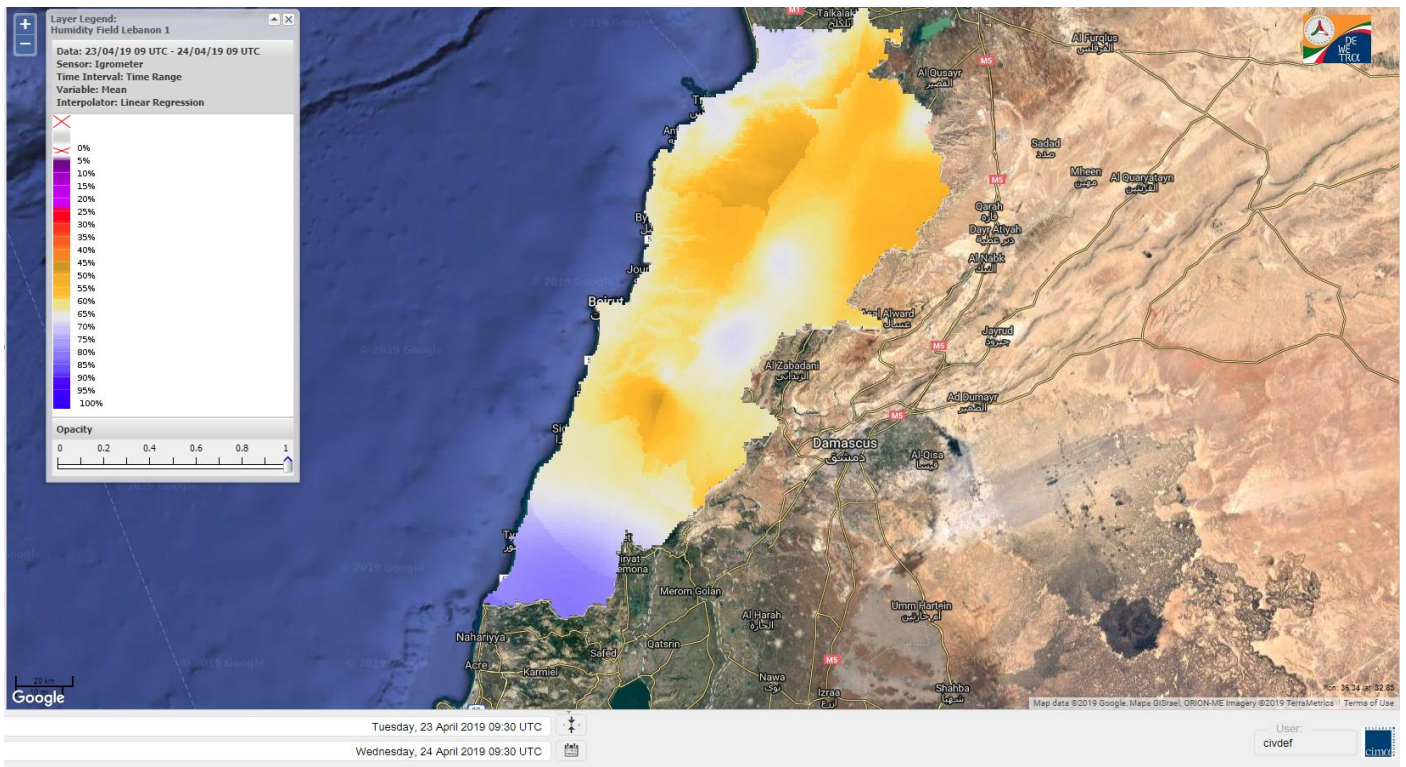

Lebanon humidity for Lebanon 24 April 2019