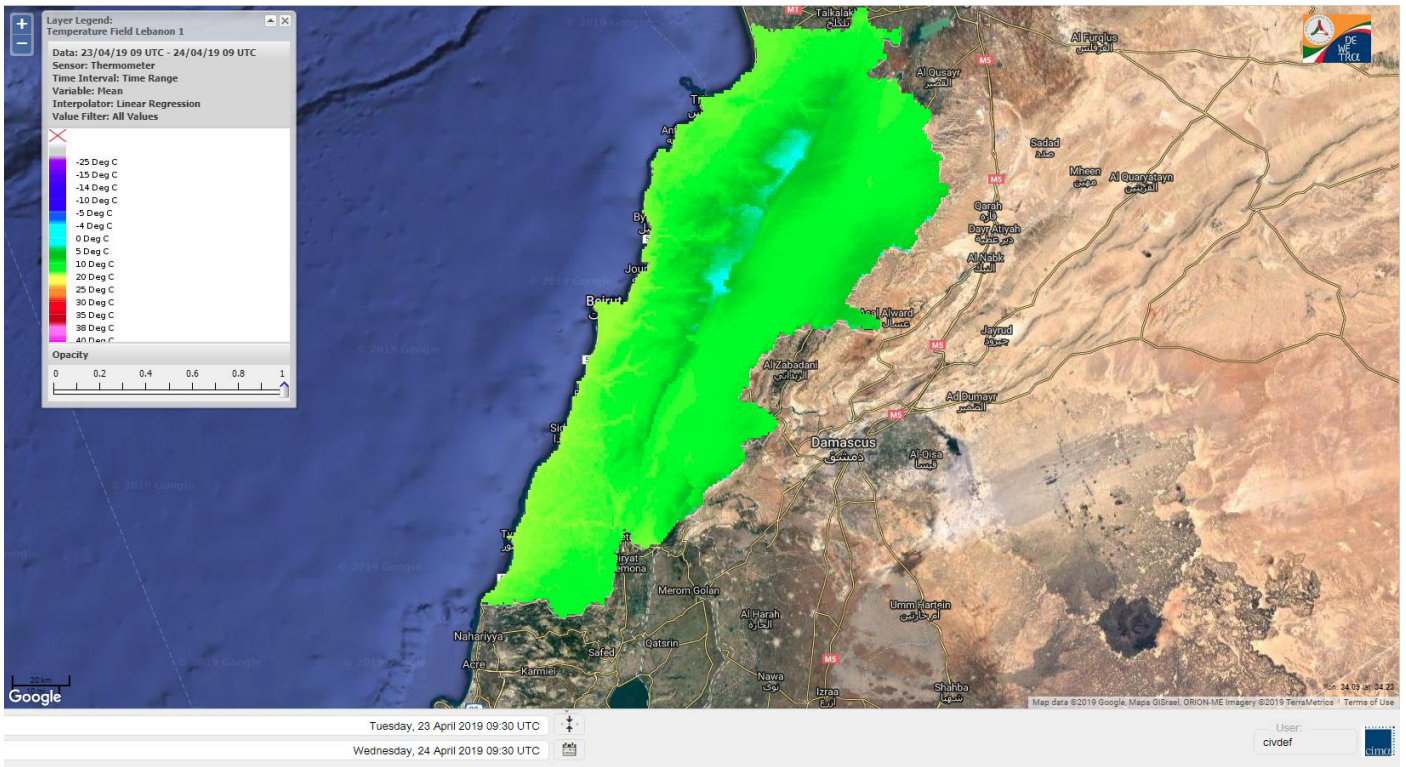

Lebanon temperature for Lebanon 24 April 2019