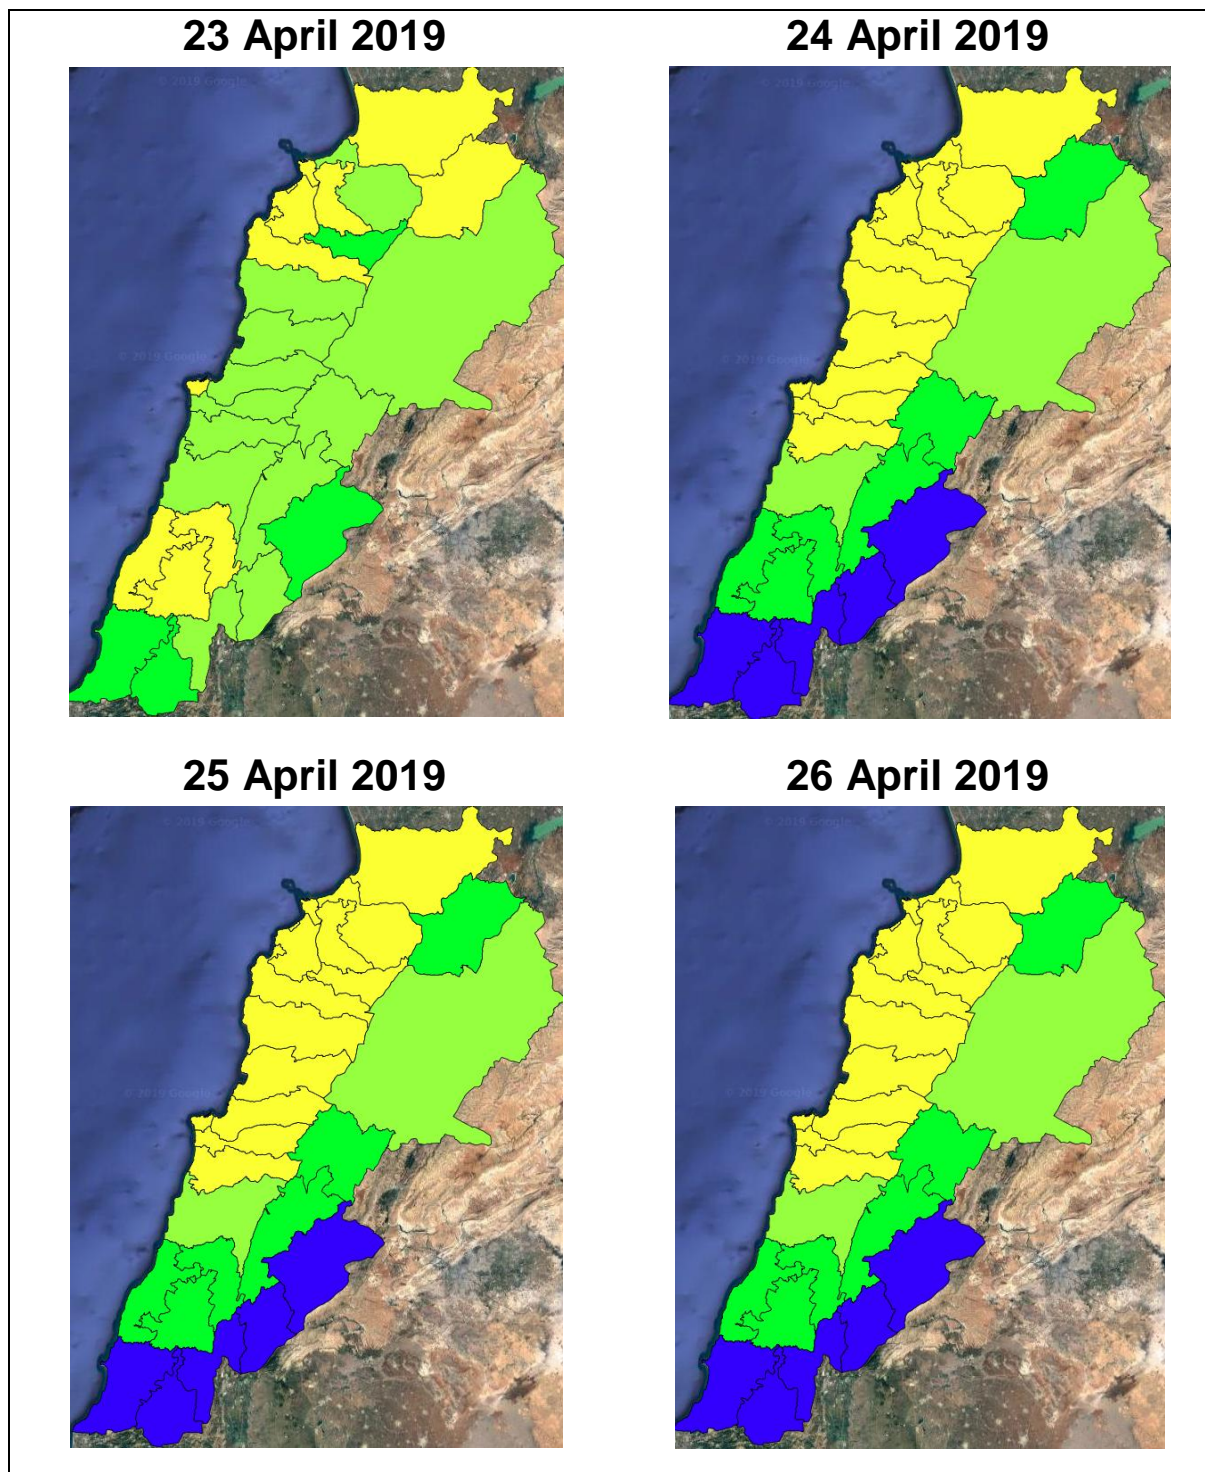

FIRE RISK INDEX

Layer Legend:
Lebanon Wildfire Risk Index 1

Data: Run: 24/04/2019 00:00. Forecast for 24
Model: RISICO for the Republic of Lebanon
Variable: Fire Weather Index
Spatial Resolution: Caza

- VERY LOW
- LOW
- MEDIUM-LOW
- MEDIUM
- MEDIUM-HIGH
- HIGH
- EXTREME