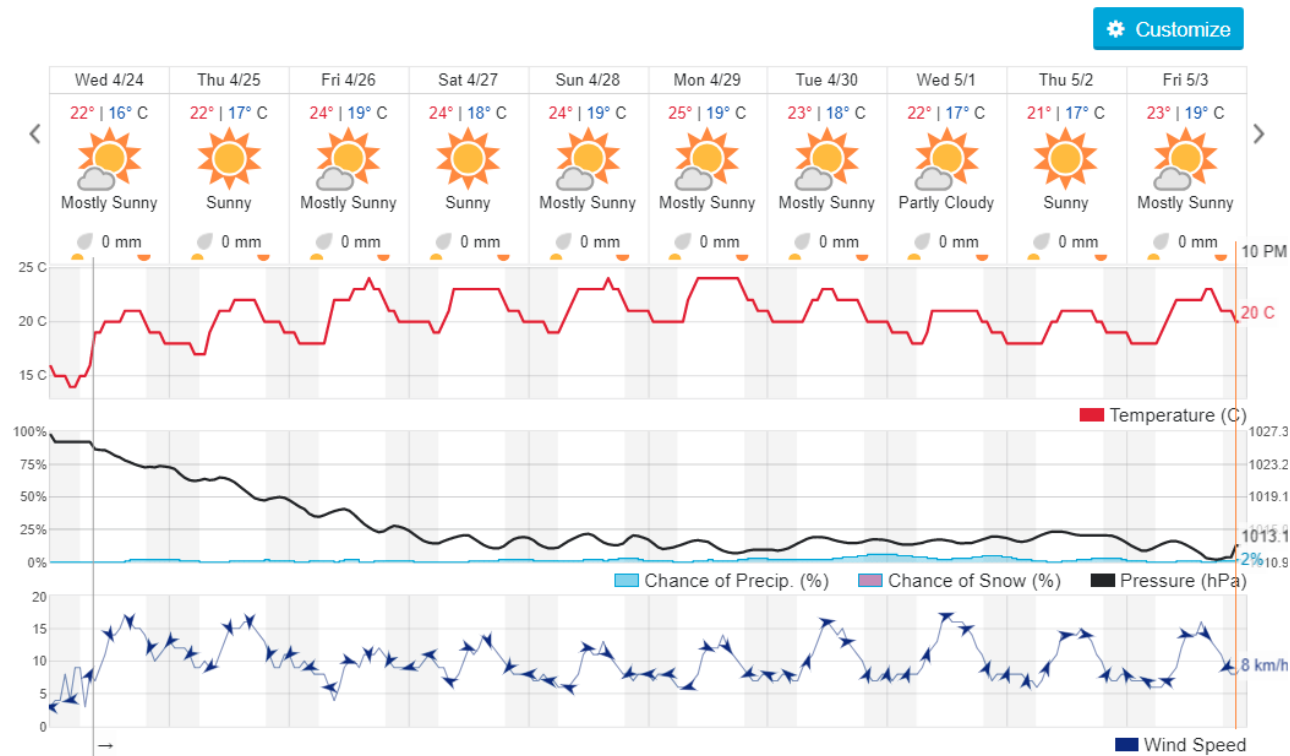

Beirut, LB

17° ACHRAFIEH, RIZK STATION | CHANGE

TODAY HOURLY 10-DAY CALENDAR HISTORY WUNDERMAP