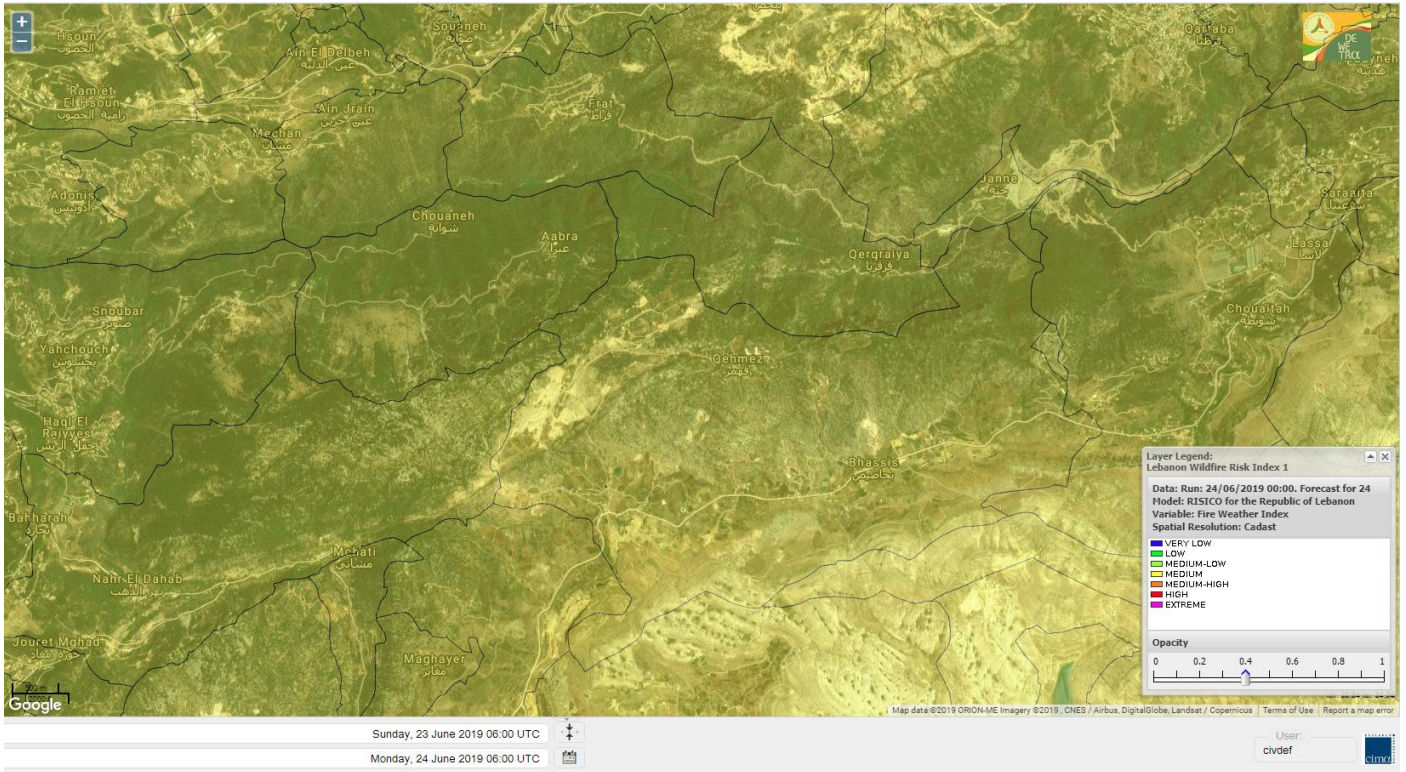

Lebanon for 26 June 2019

Shouf Biosphere Reserve Forecast for 24 June 2019

Shouf Biosphere Reserve Forecast for 25 June 2019

Shouf Biosphere Reserve Forecast for 26 June 2019

Jabal Moussa Reserve Forecast for 24 June 2019