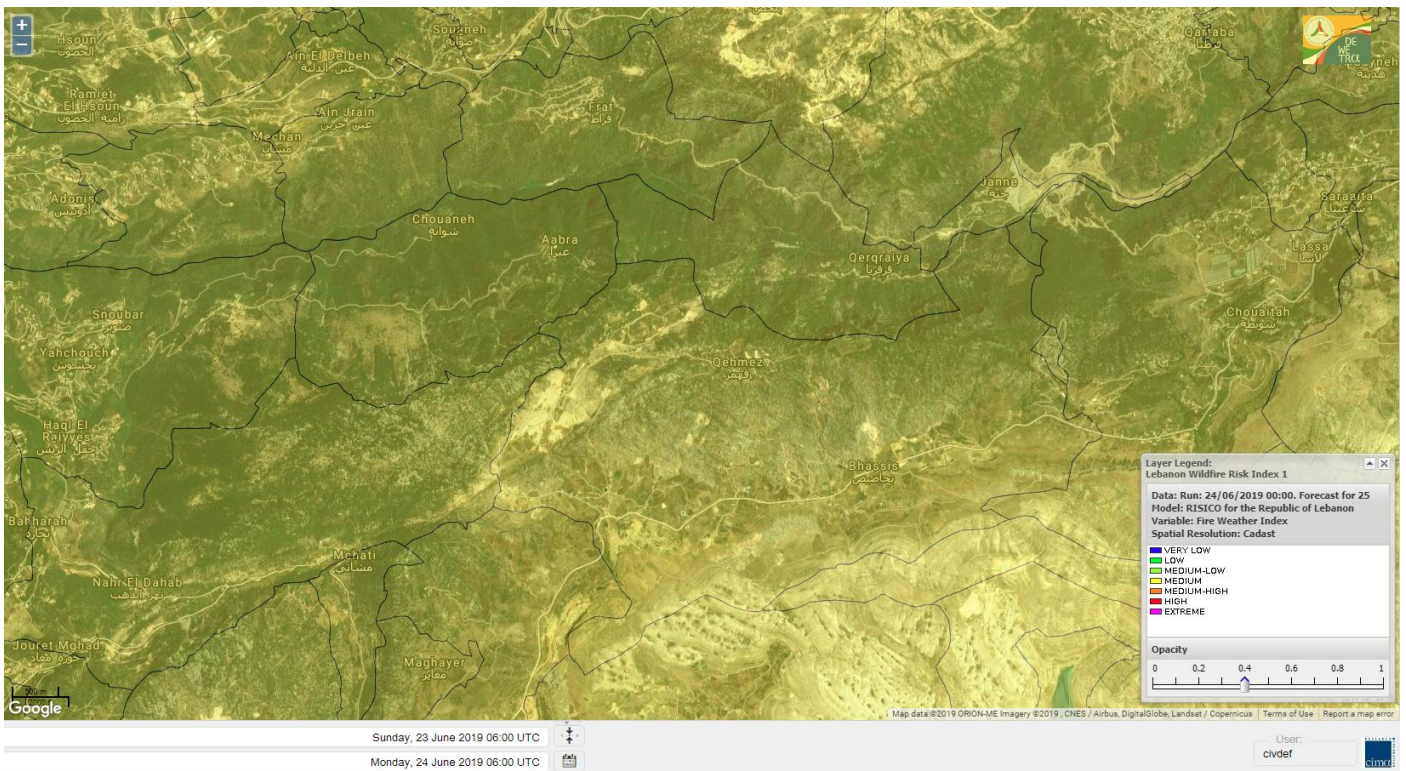

Jabal Moussa Reserve Forecast for 25 June 2019