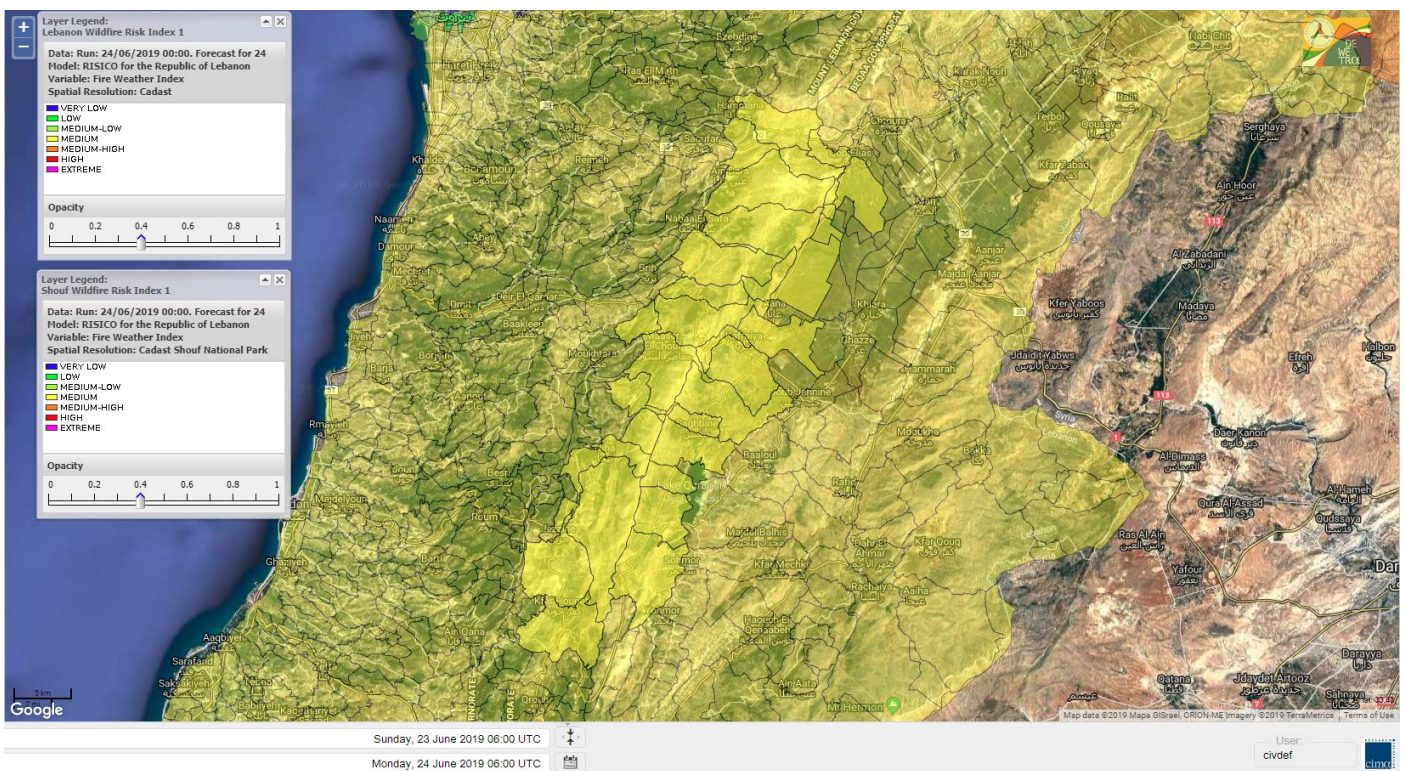

Shouf Biosphere Reserve Forecast for 24 June 2019