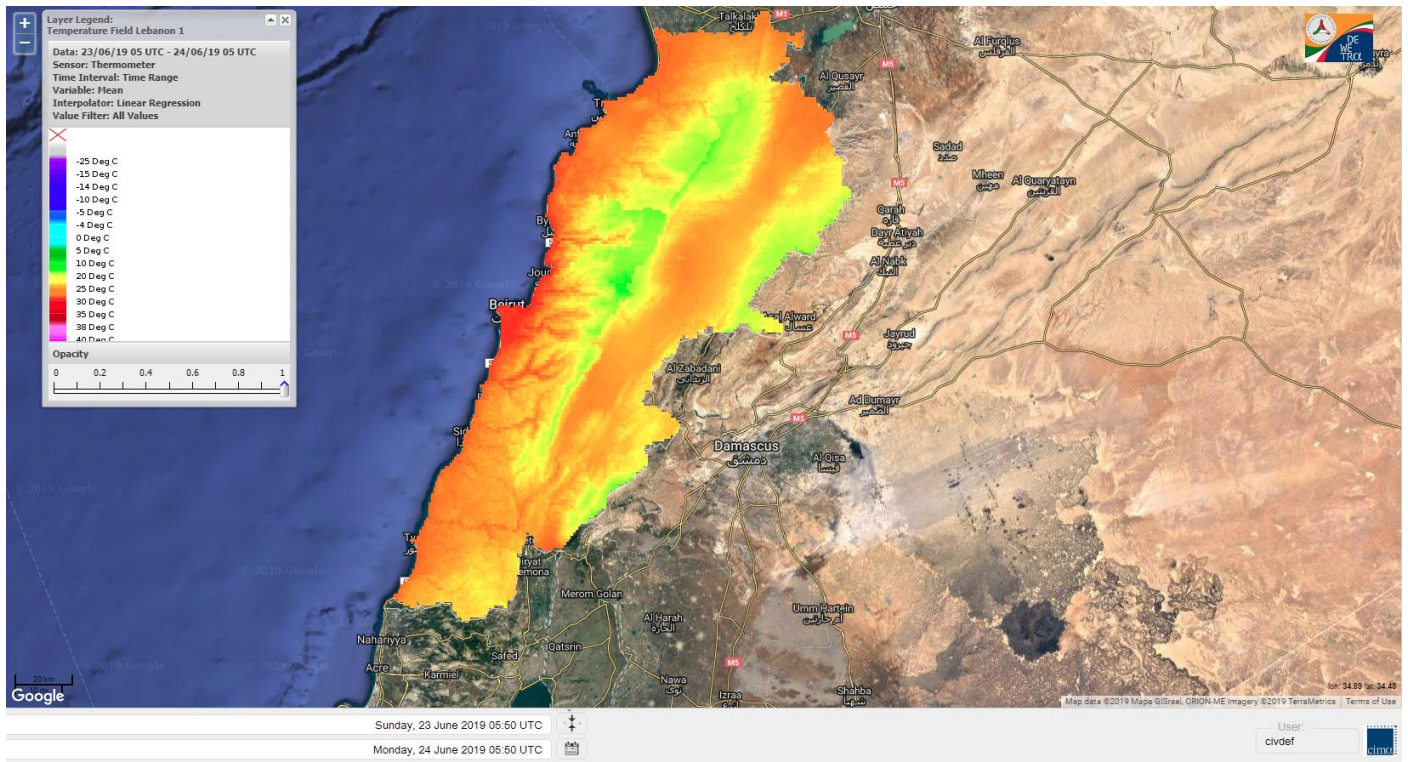

Lebanon temperature for Lebanon 24 June 2019