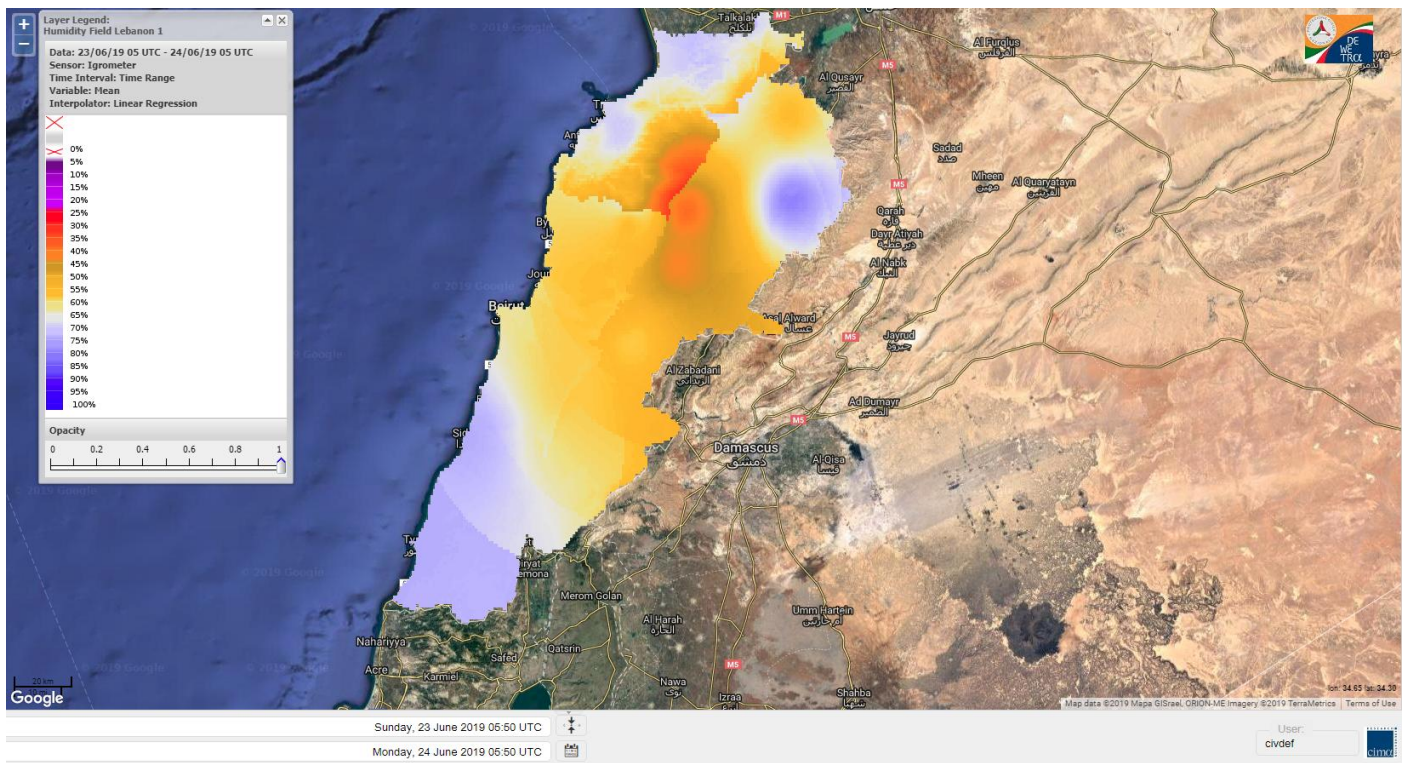

Lebanon humidity for Lebanon 24 June 2019