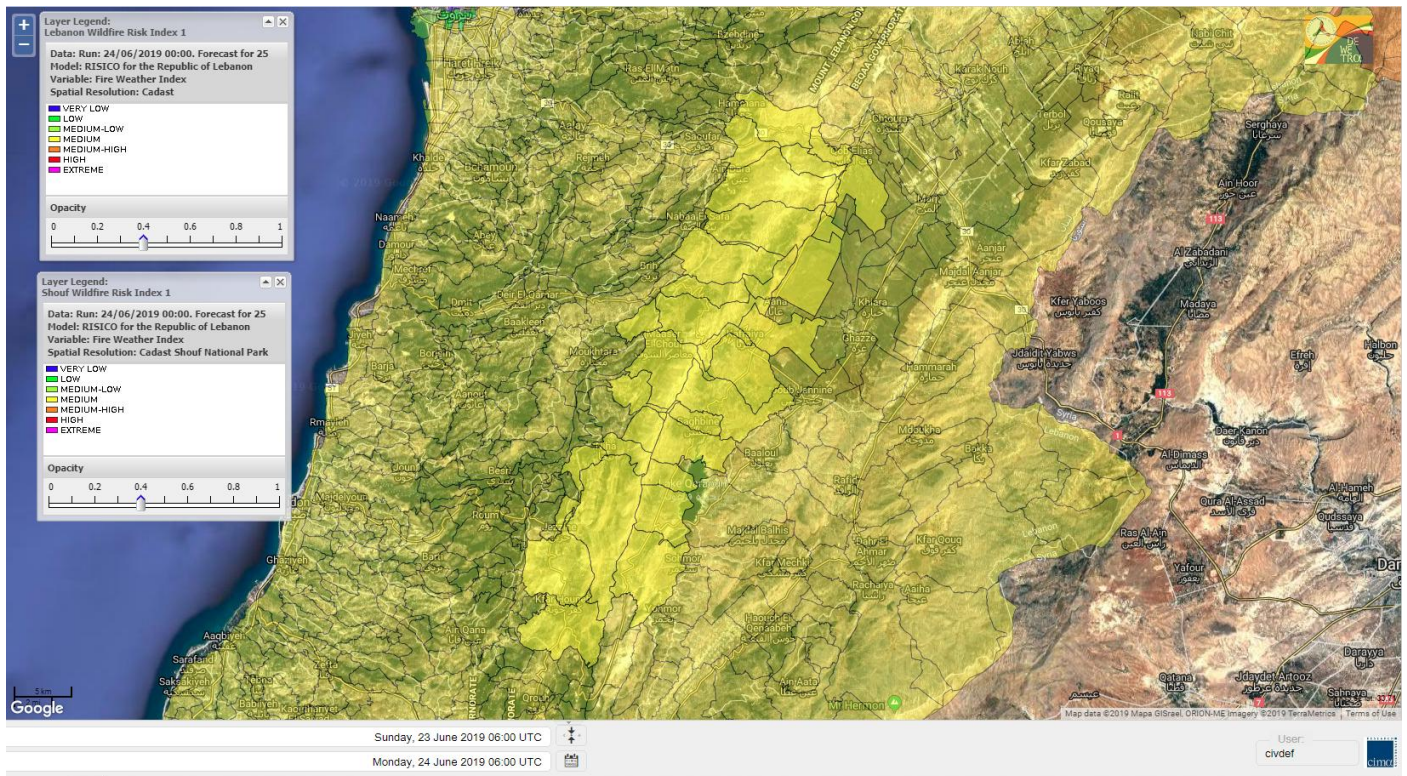

Shouf Biosphere Reserve Forecast for 25 June 2019