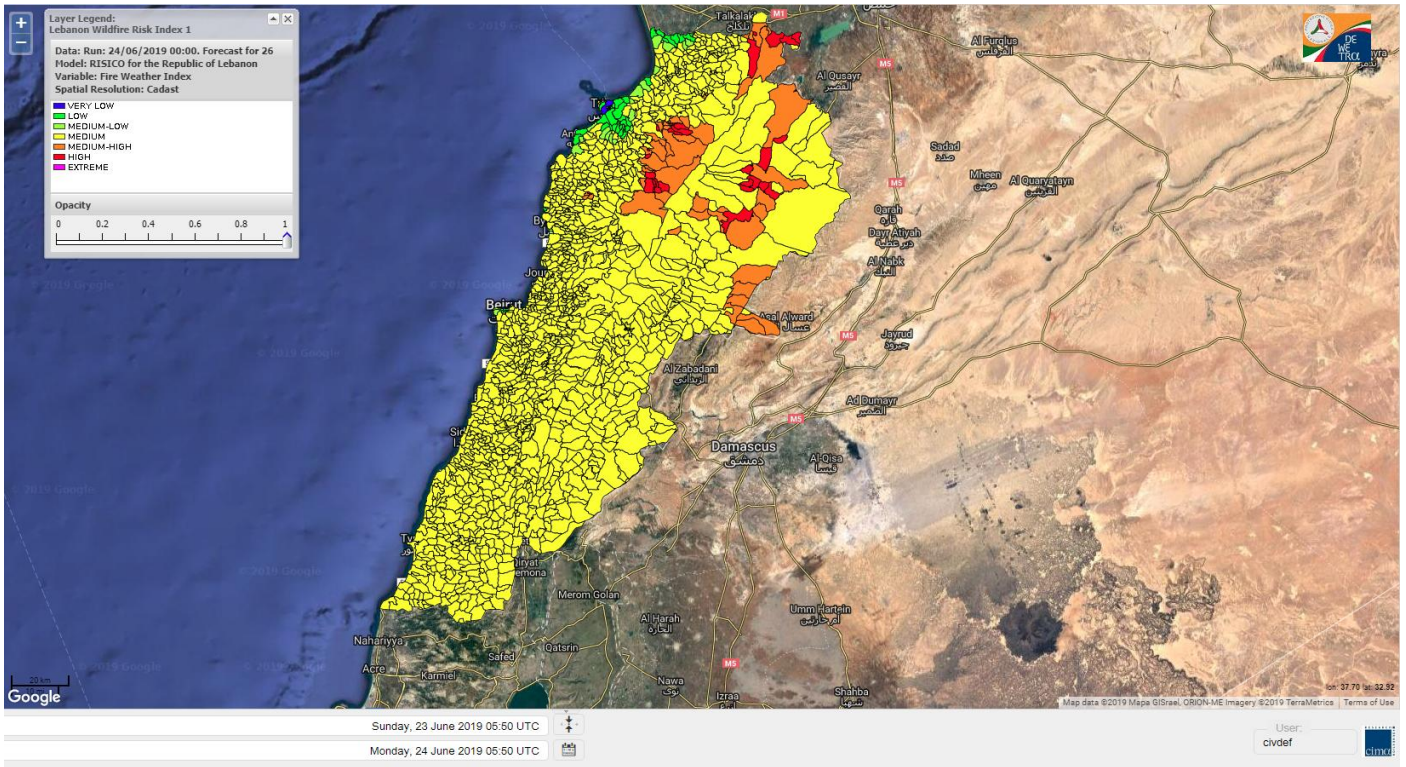

Lebanon for 26 June 2019