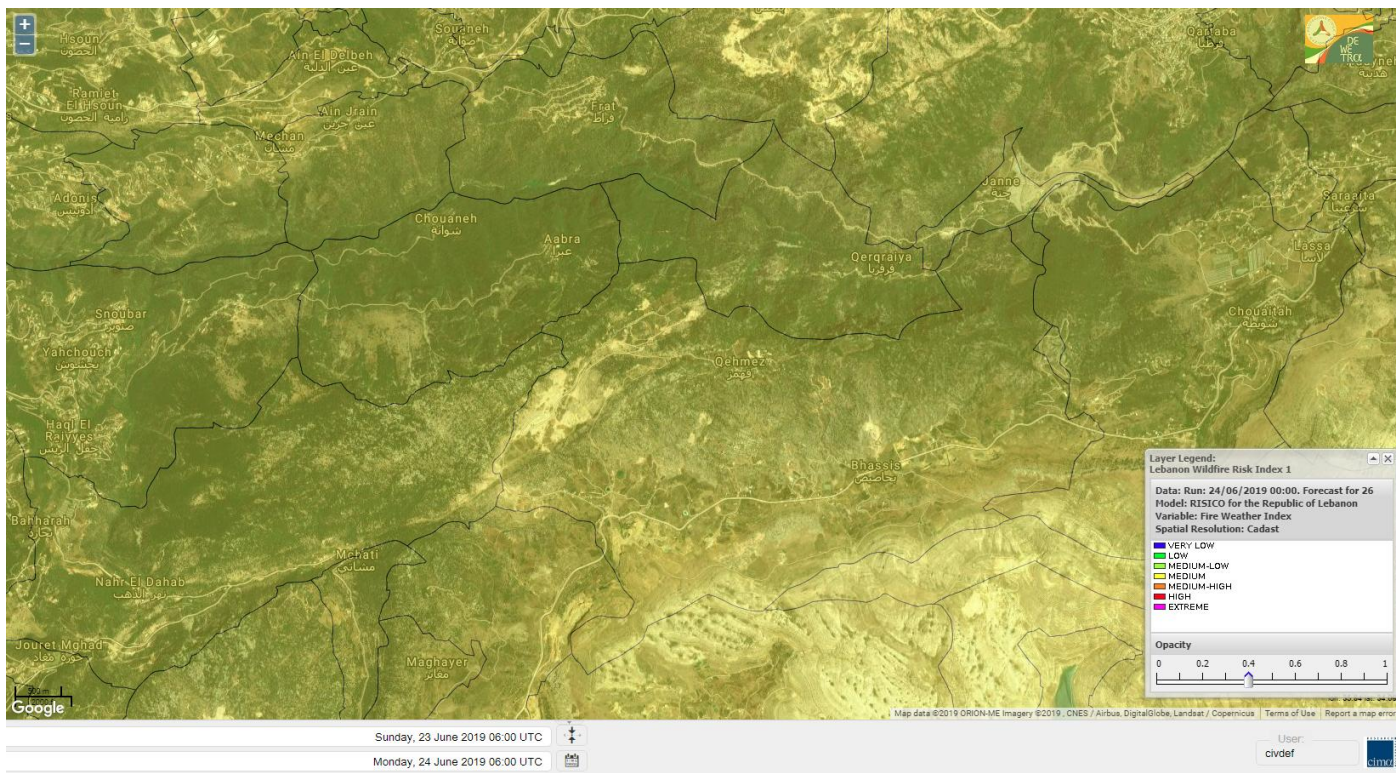

Jabal Moussa Reserve Forecast for 26 June 2019