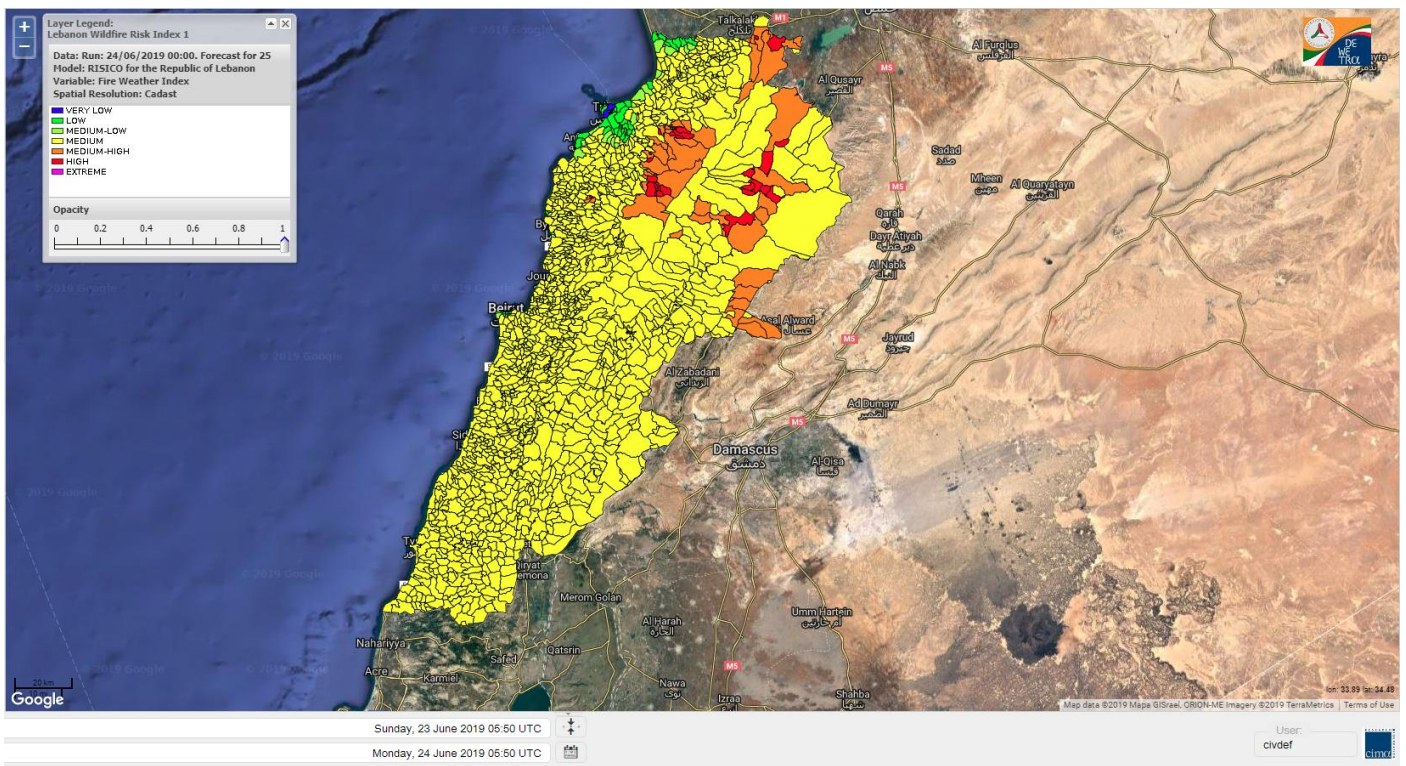

Lebanon for 25 June 2019