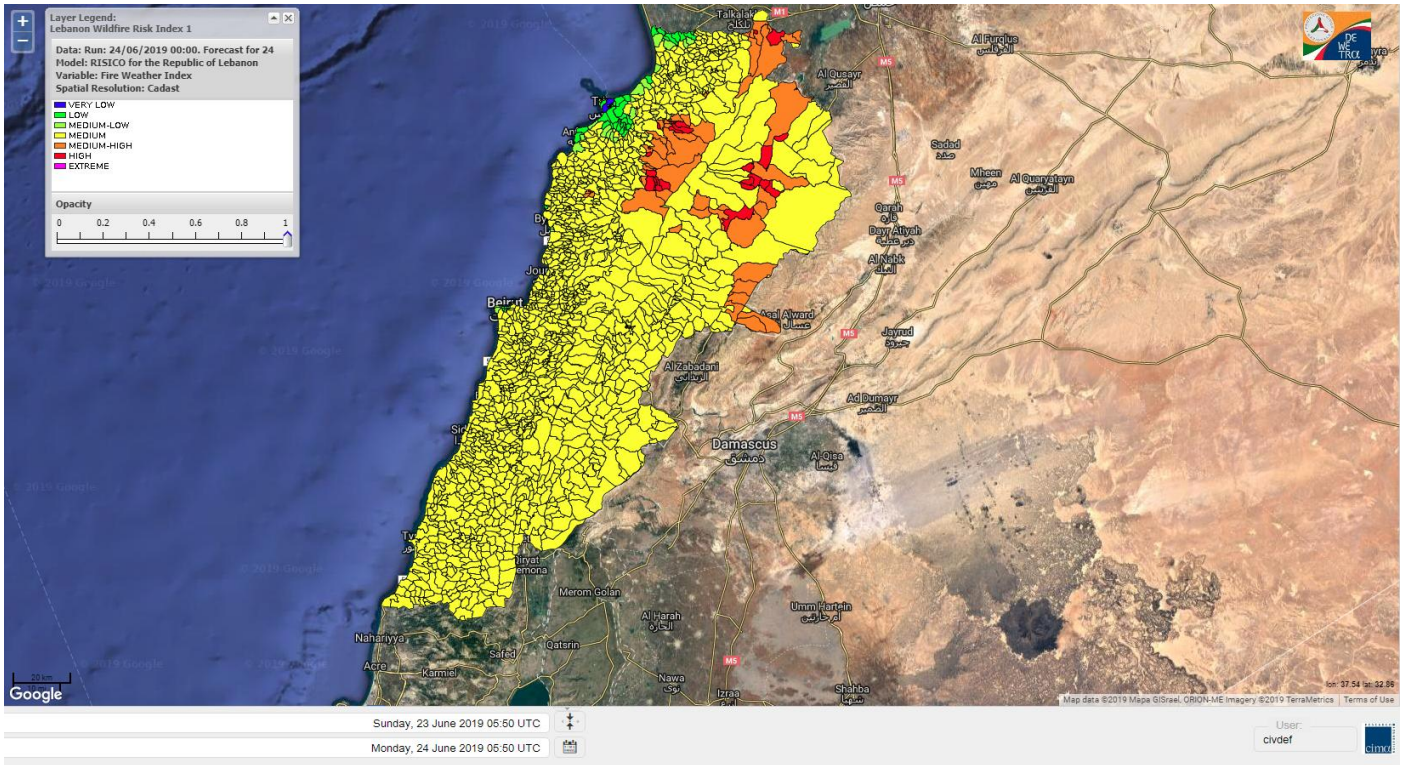

Lebanon for 24 June 2019