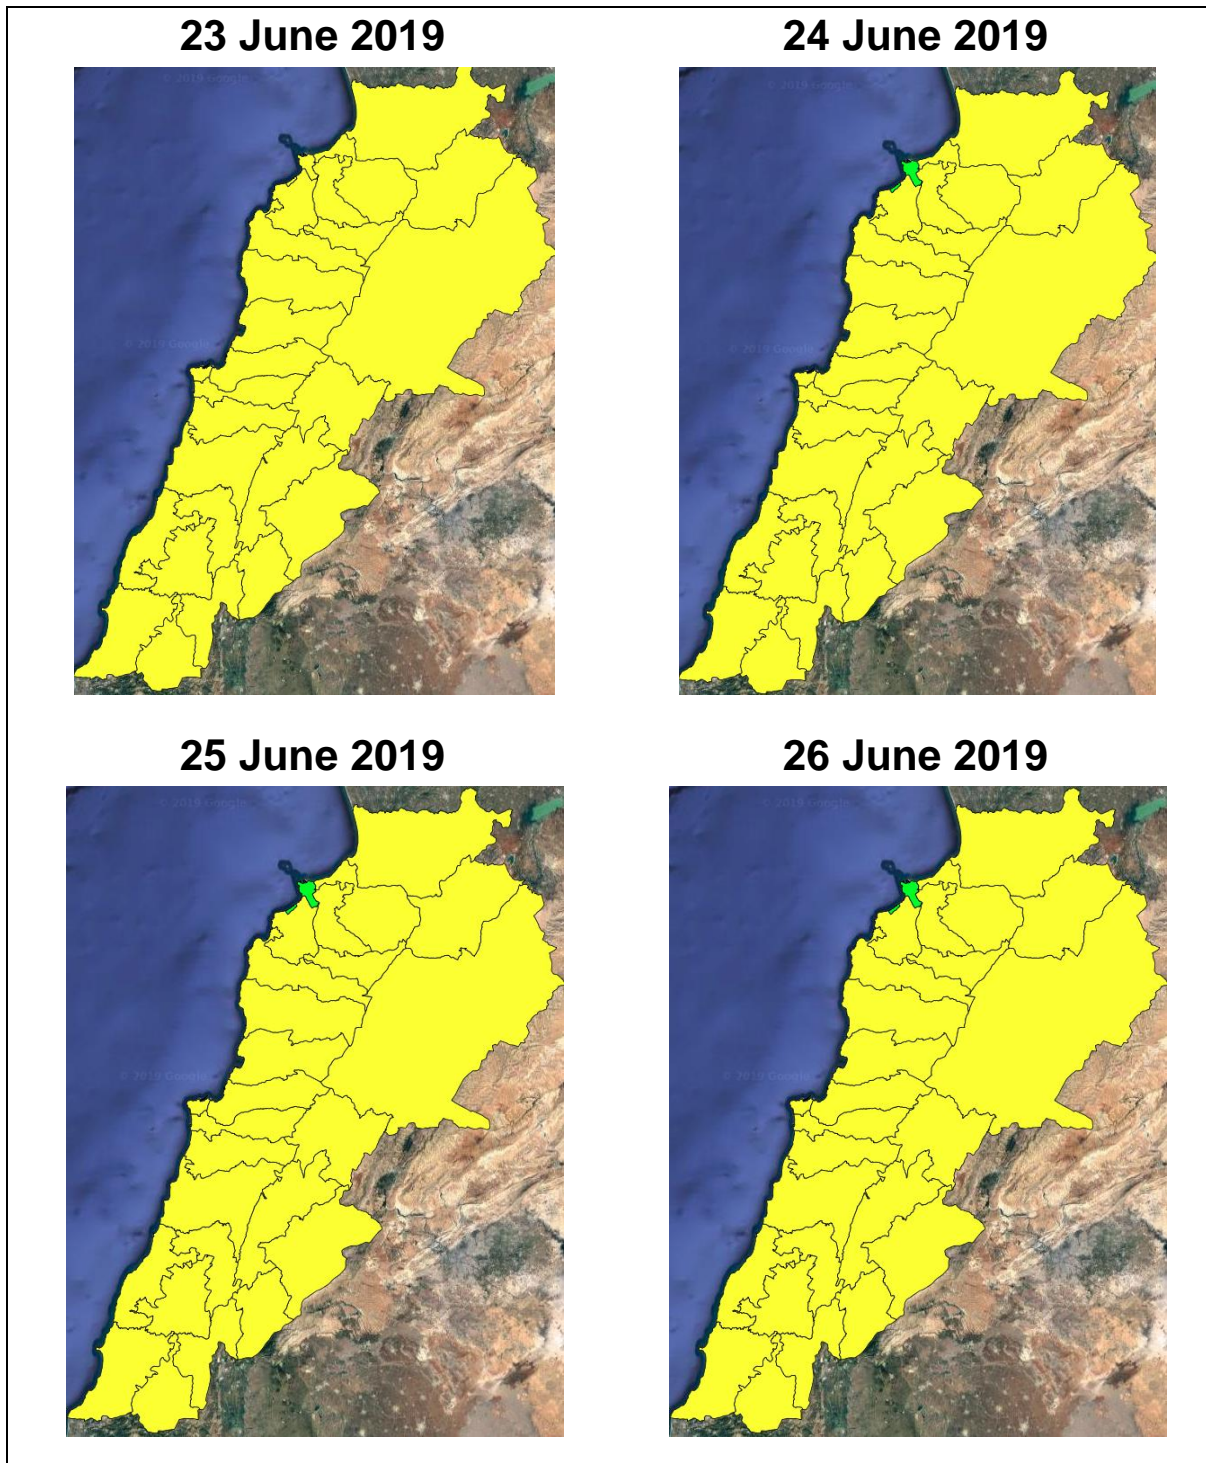

FIRE RISK INDEX

Layer Legend:
Lebanon Wildfire Risk Index 1

Data: Run: 24/06/2019 00:00. Forecast for 24
Model: RISICO for the Republic of Lebanon
Variable: Fire Weather Index
Spatial Resolution: Caza

- VERY LOW
- LOW
- MEDIUM-LOW
- MEDIUM
- MEDIUM-HIGH
- HIGH
- EXTREME