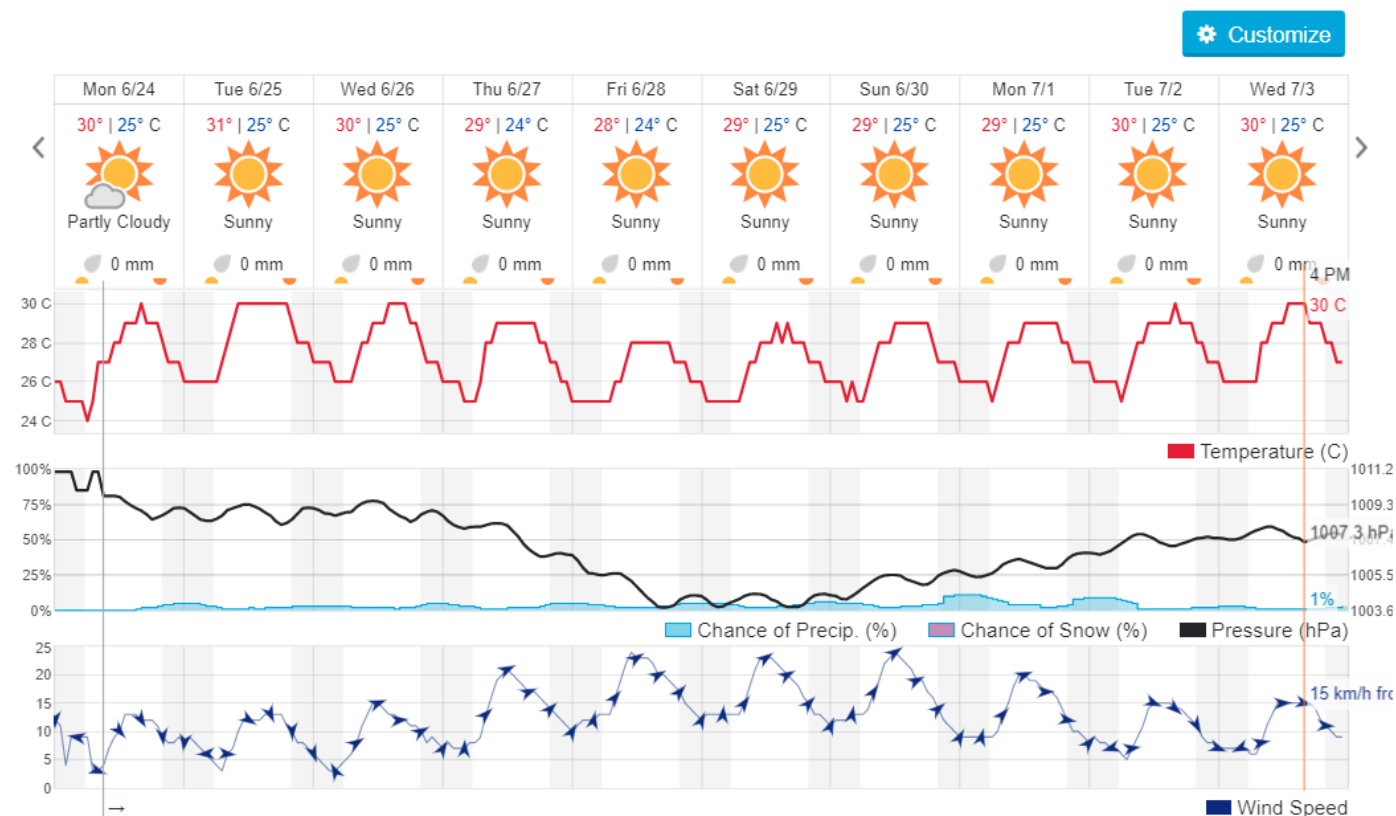

Jabal Moussa Reserve Forecast for 25 June 2019

Jabal Moussa Reserve Forecast for 26 June 2019

Beirut, LB

27° ACHRAFIEH,RIZK STATION | CHANGE

TODAY HOURLY **10-DAY** CALENDAR HISTORY WUNDERMAP

Nord

Koura

Municipality	24-Jun	25-Jun	26-Jun	Municipality	24-Jun	25-Jun	26-Jun	Municipality	24-Jun	25-Jun	26-Jun
Aaba	M	M	M	Afsaddiq	M	M	M	Ain Ekrine	M	M	M
Amioun	M	M	M	Anfeh	L	L	L	Badbhoun	M	M	M
Barghoun	M	M	M	Barsa	L	L	L	Batroumine	M	M	M
Bdebba	M	M	M	Bechmizzine	M	M	M	BednayeI El-Koura	M	M	M
Bhabbouch El-Koura	M	M	M	Bkeftine	L	L	L	Bnehran	M	M	M
Bqaiia El-Koura	M	M	M	Bsarma	M	M	M	Btaaboura	M	M	M
Bterram	M	M	M	Btouratij	ML	ML	ML	Bziza	M	M	M
Dar Beechtar	M	M	M	Dar Chmezzine	M	M	M	Deddeh	M	M	M
Deir El-Balamand	M	M	M	Fih	M	M	M	Hraiche	L	L	L
Ijdaabrine	M	M	M	Kaftoun	M	M	M	Kefraya El-Koura	M	M	M
Kfarakka	M	M	M	Kfarhata	M	M	M	Kfarhazir	M	M	M
Kfarkahel	ML	ML	ML	Kfarsaroun	M	M	M	Kosba	M	M	M
Mejdel el-Koura	M	M	M	Nakhle	ML	ML	ML	Qalhat	M	M	M
Ras Masqa	L	L	L	Rechdibbine	M	M	M	Zakroun	ML	ML	ML
Zgharta El-Mtaouile	M	M	M								