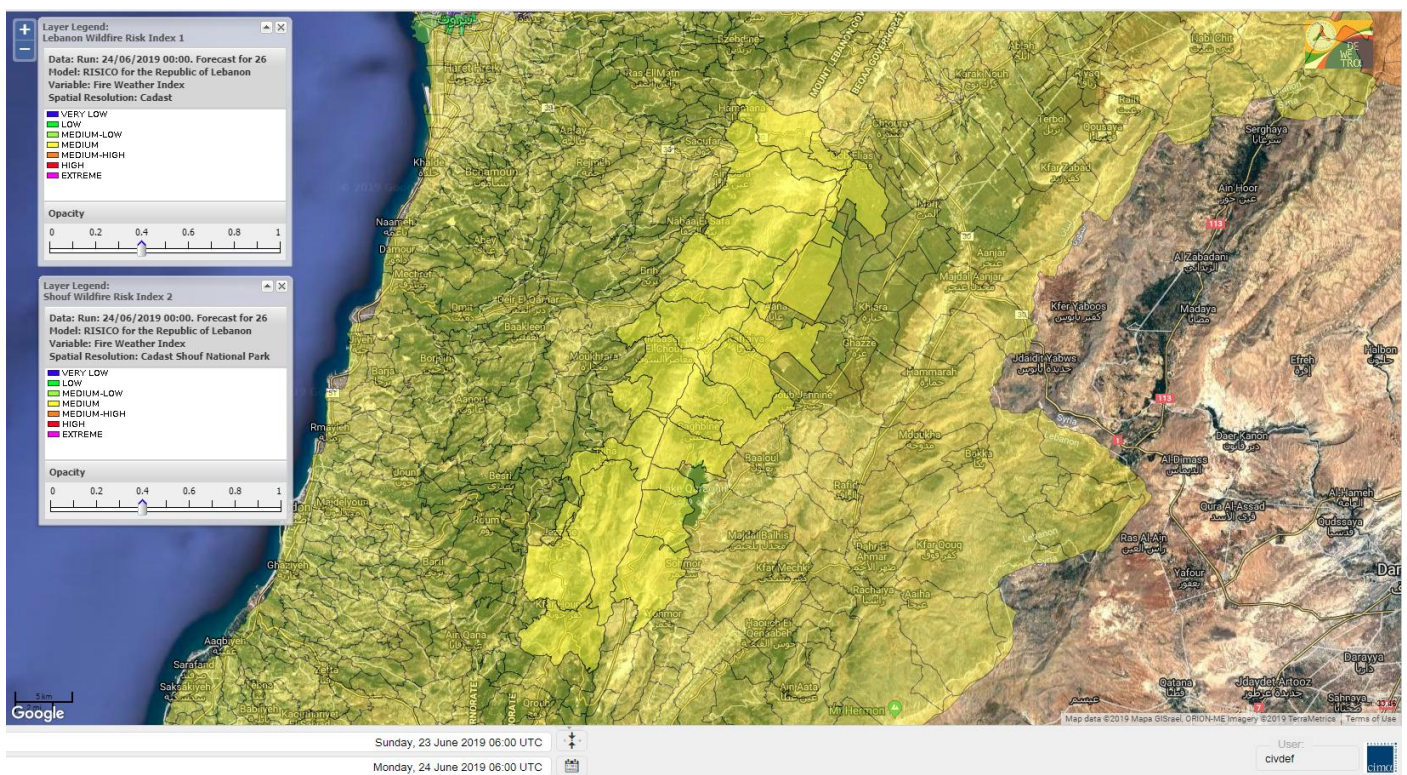

Shouf Biosphere Reserve Forecast for 26 June 2019