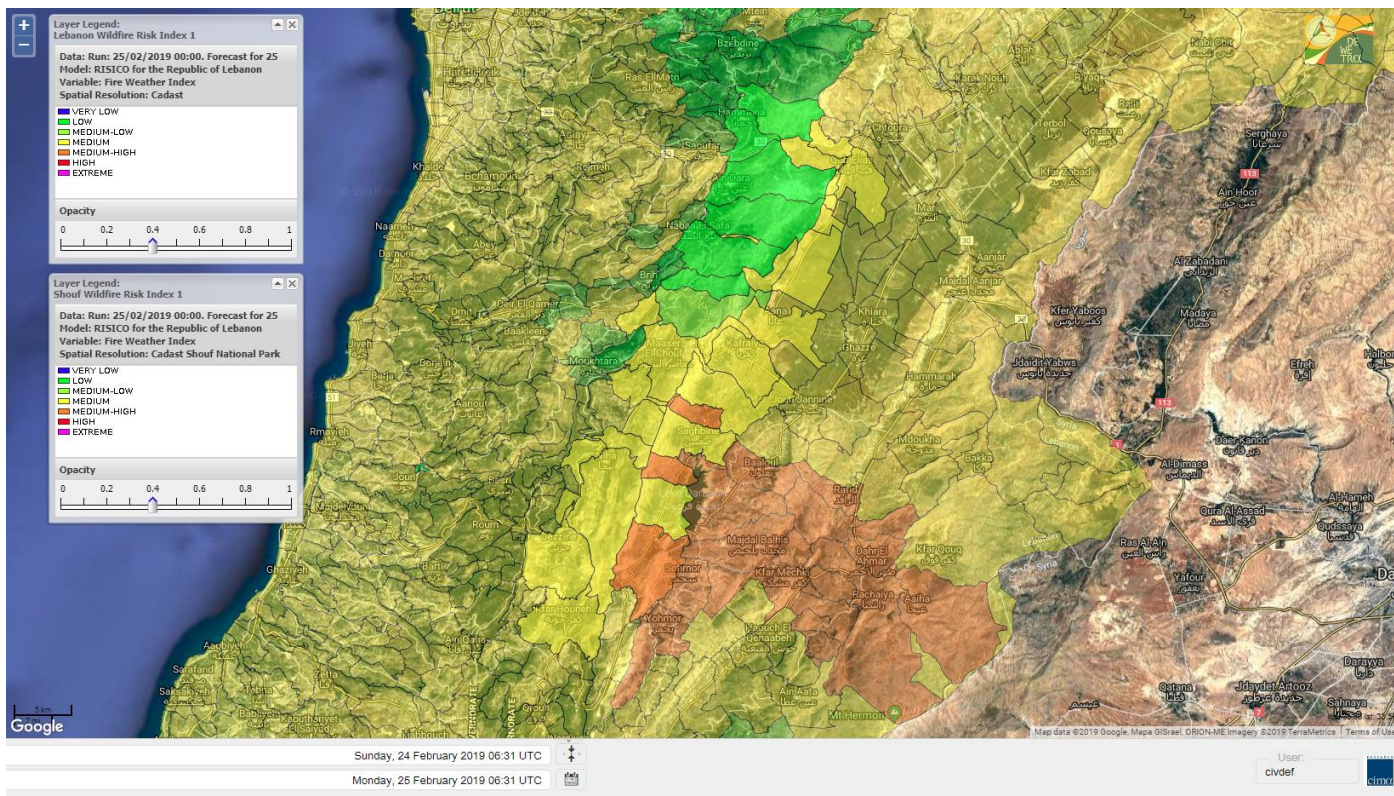

Shouf Biosphere Reserve Forecast for 25 February 2019