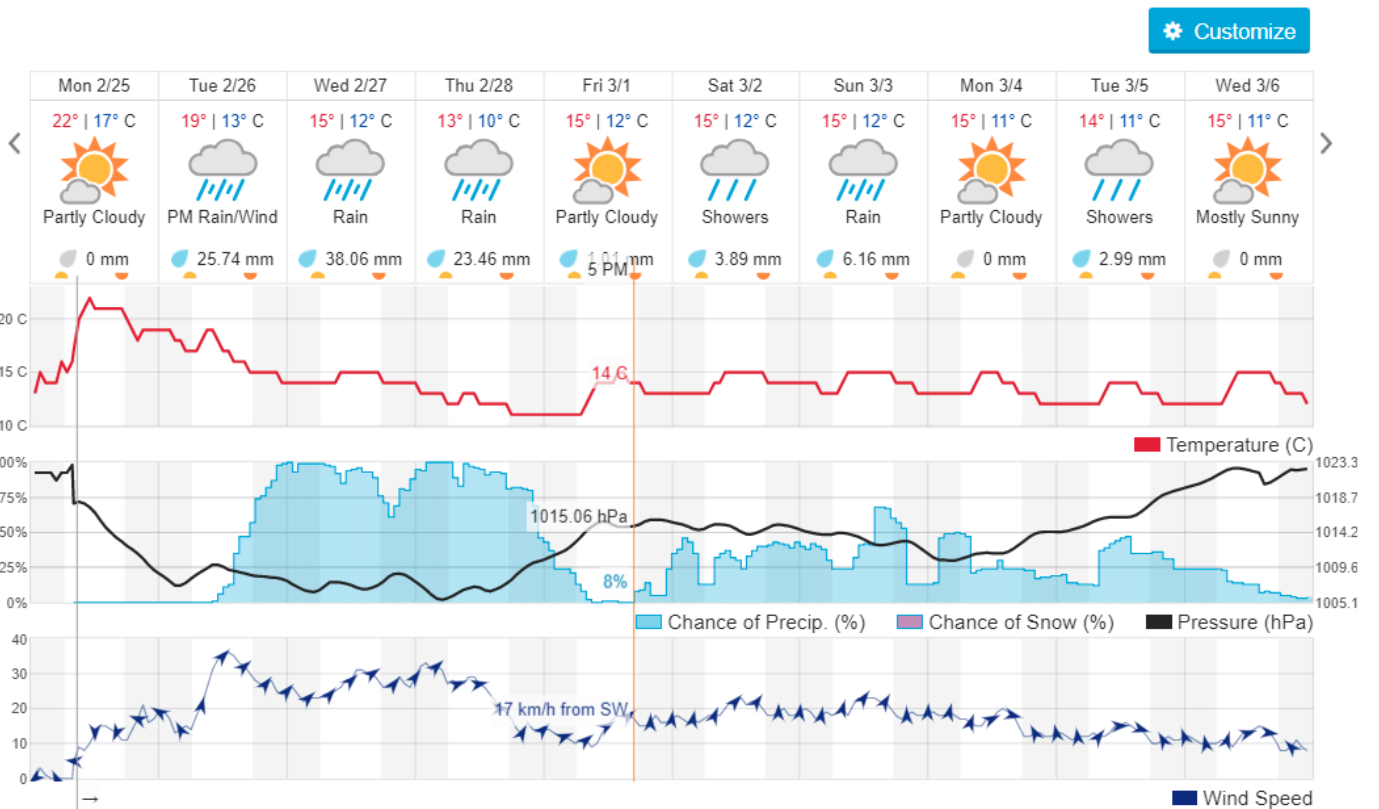

Jabal Moussa Reserve Forecast for 26 February 2019

Jabal Moussa Reserve Forecast for 27 February 2019

Beirut, Lebanon

19° ACHRAFIEH, RIZK STATION | REPORT | CHANGE

TODAY HOURLY **10-DAY** CALENDAR HISTORY WUNDERMAP