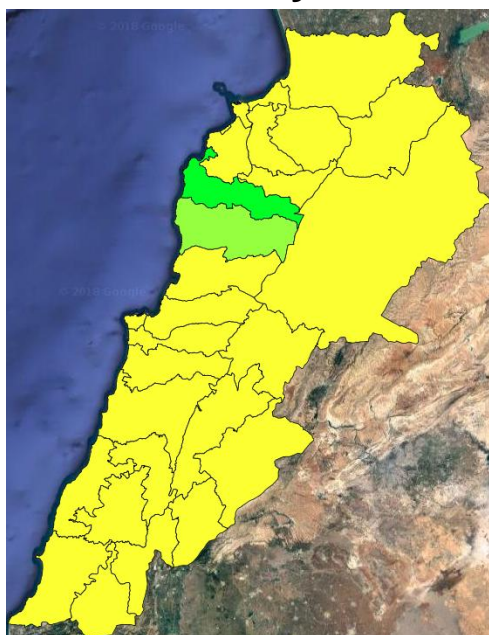

Beirut, 25 February 2019

FIRE RISK INDEX

24 February 2019

25 February 2019

26 February 2019

27 February 2019

Layer Legend:
Lebanon Wildfire Risk Index 1

Data: Run: 25/02/2019 00:00. Forecast for 25
Model: RISICO for the Republic of Lebanon
Variable: Fire Weather Index
Spatial Resolution: Caza