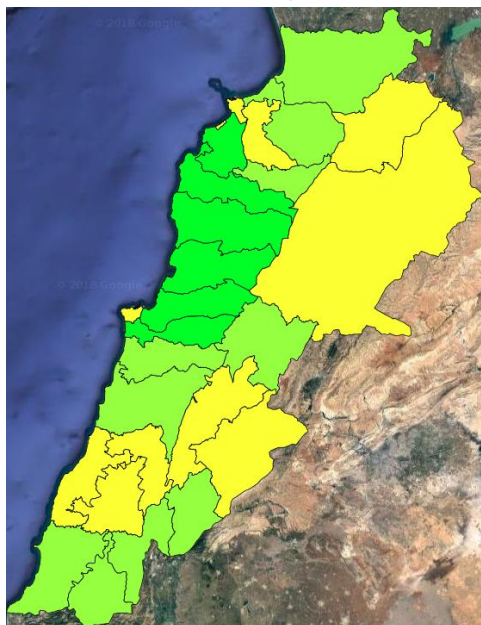

FIRE RISK INDEX

24 February 2019