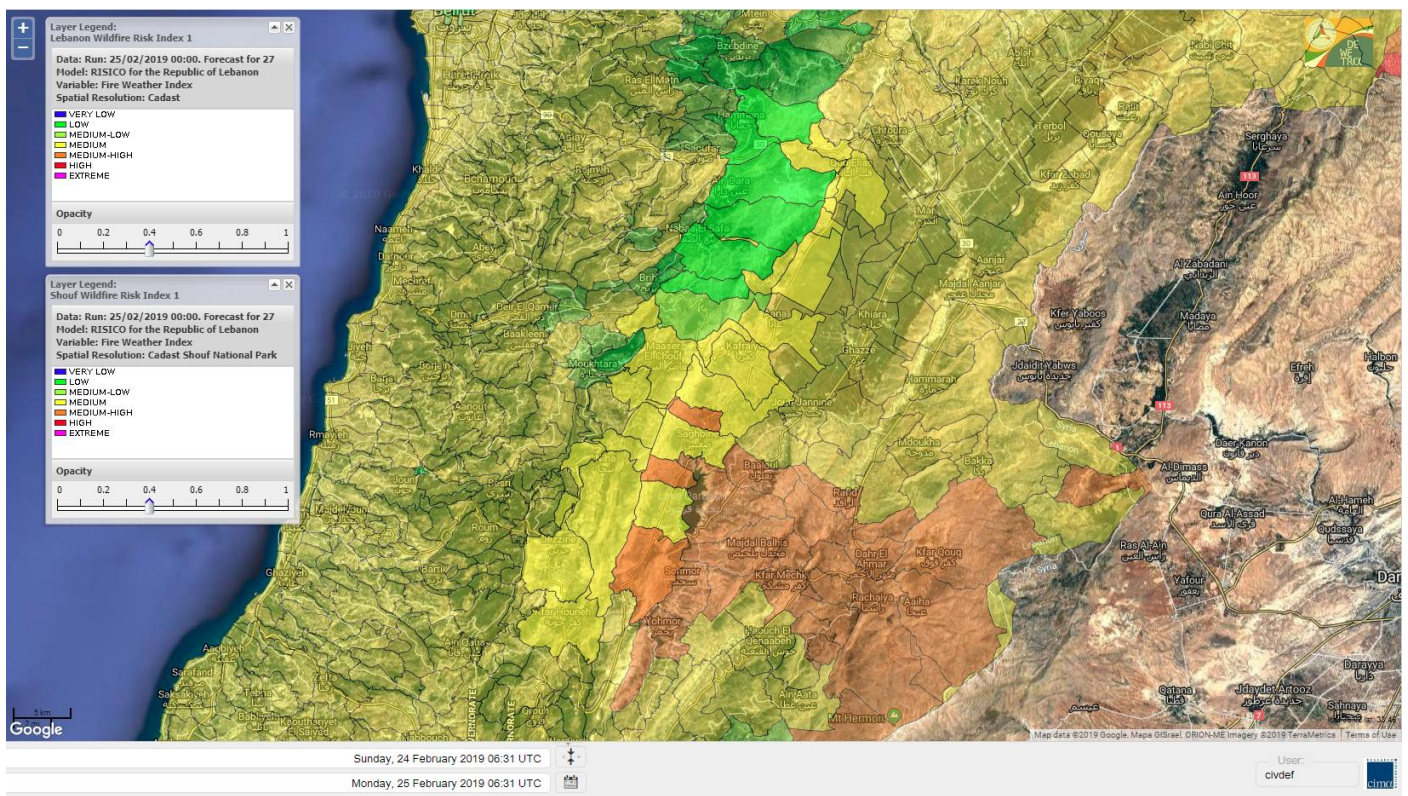

Lebanon for 27 February 2019

Shouf Biosphere Reserve Forecast for 25 February 2019

Shouf Biosphere Reserve Forecast for 26 February 2019

Shouf Biosphere Reserve Forecast for 27 February 2019

Jabal Moussa Reserve Forecast for 25 February 2019