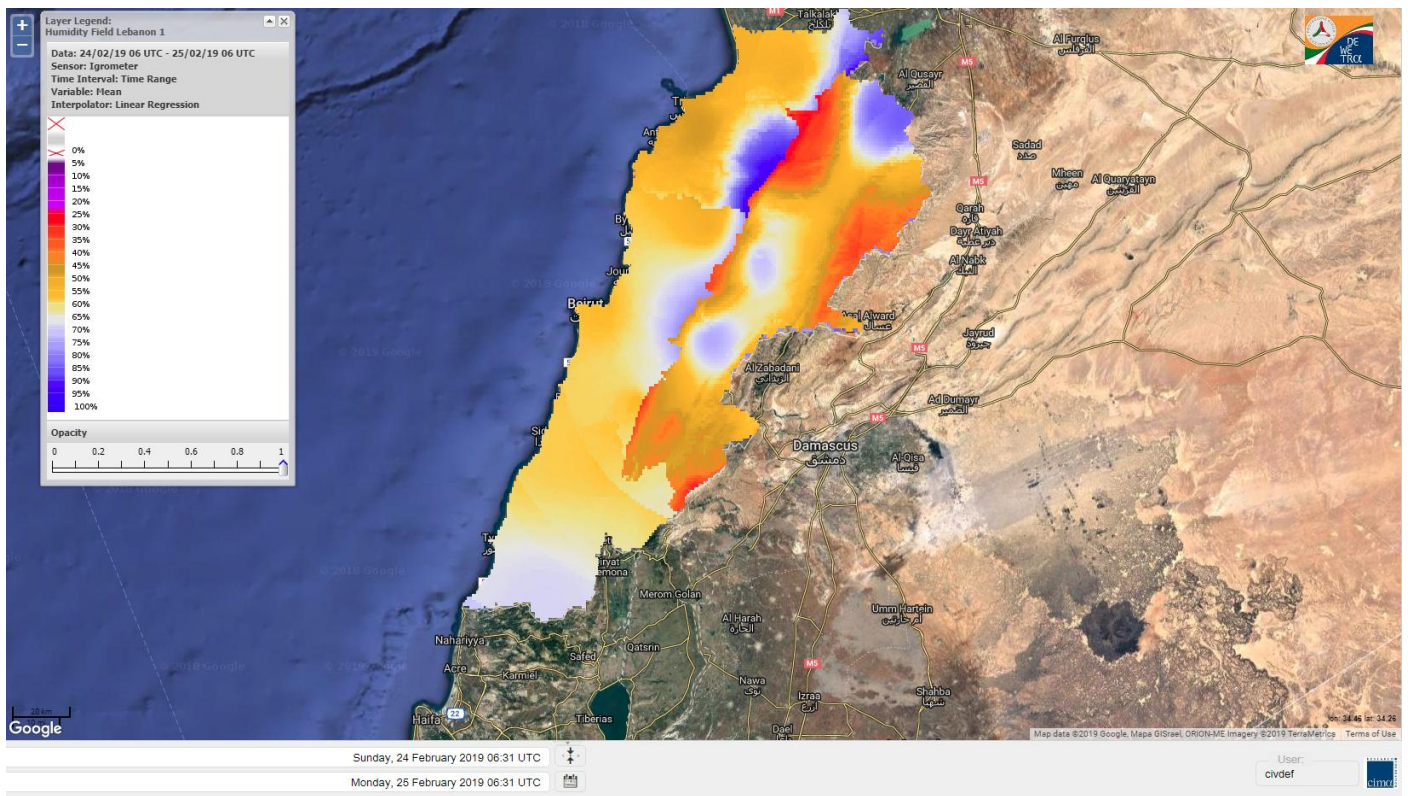

Lebanon humidity for Lebanon 25 February 2019