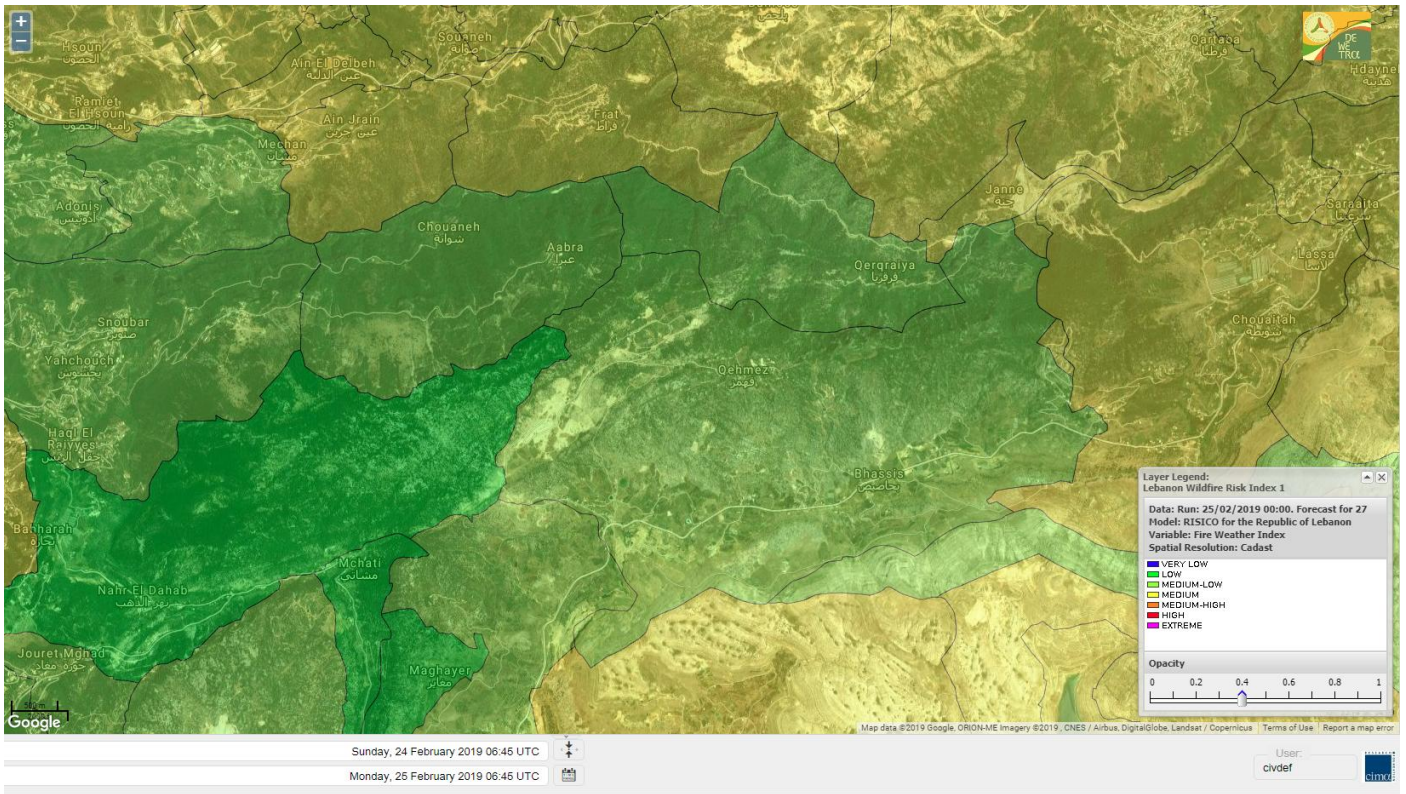

Jabal Moussa Reserve Forecast for 27 February 2019