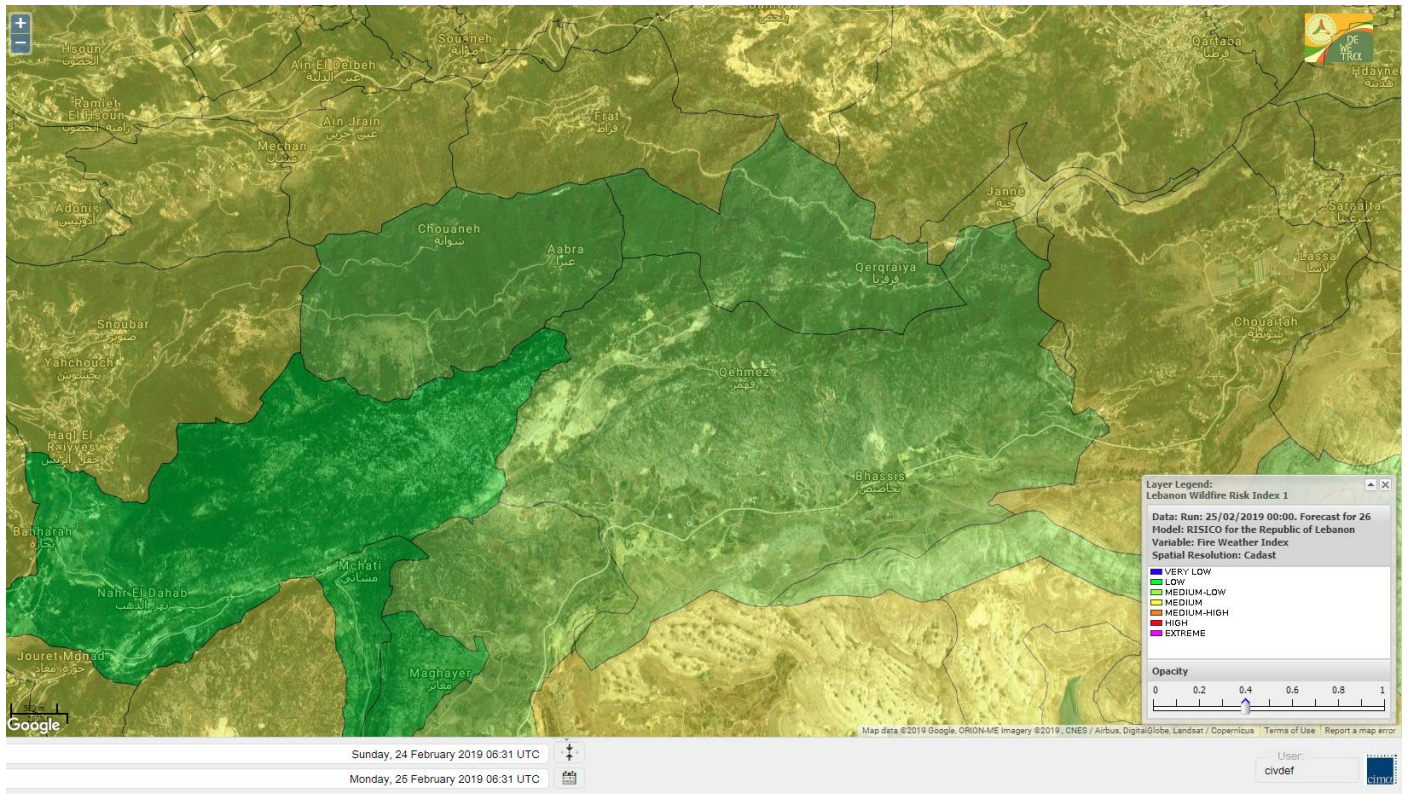

Jabal Moussa Reserve Forecast for 26 February 2019