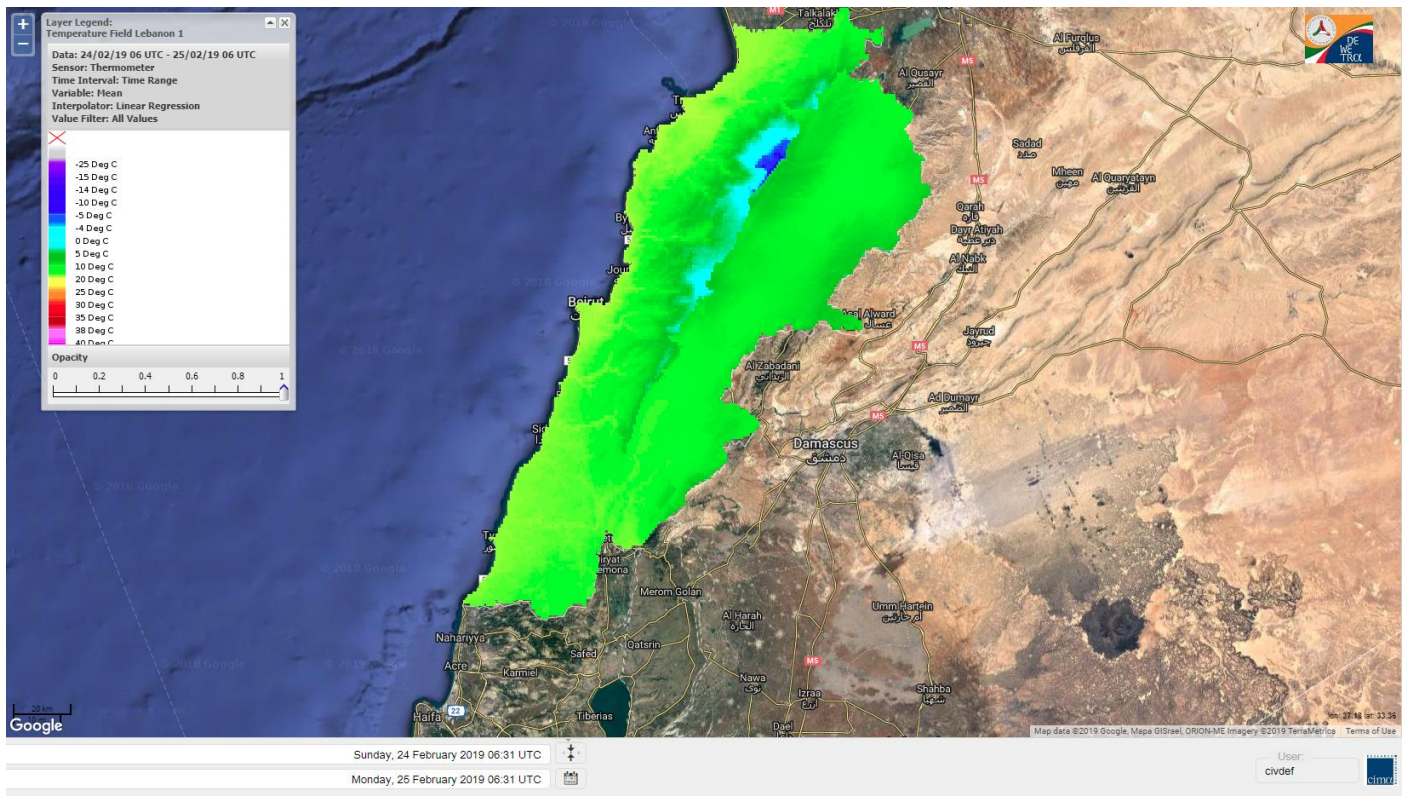

Lebanon temperature for Lebanon 25 February 2019