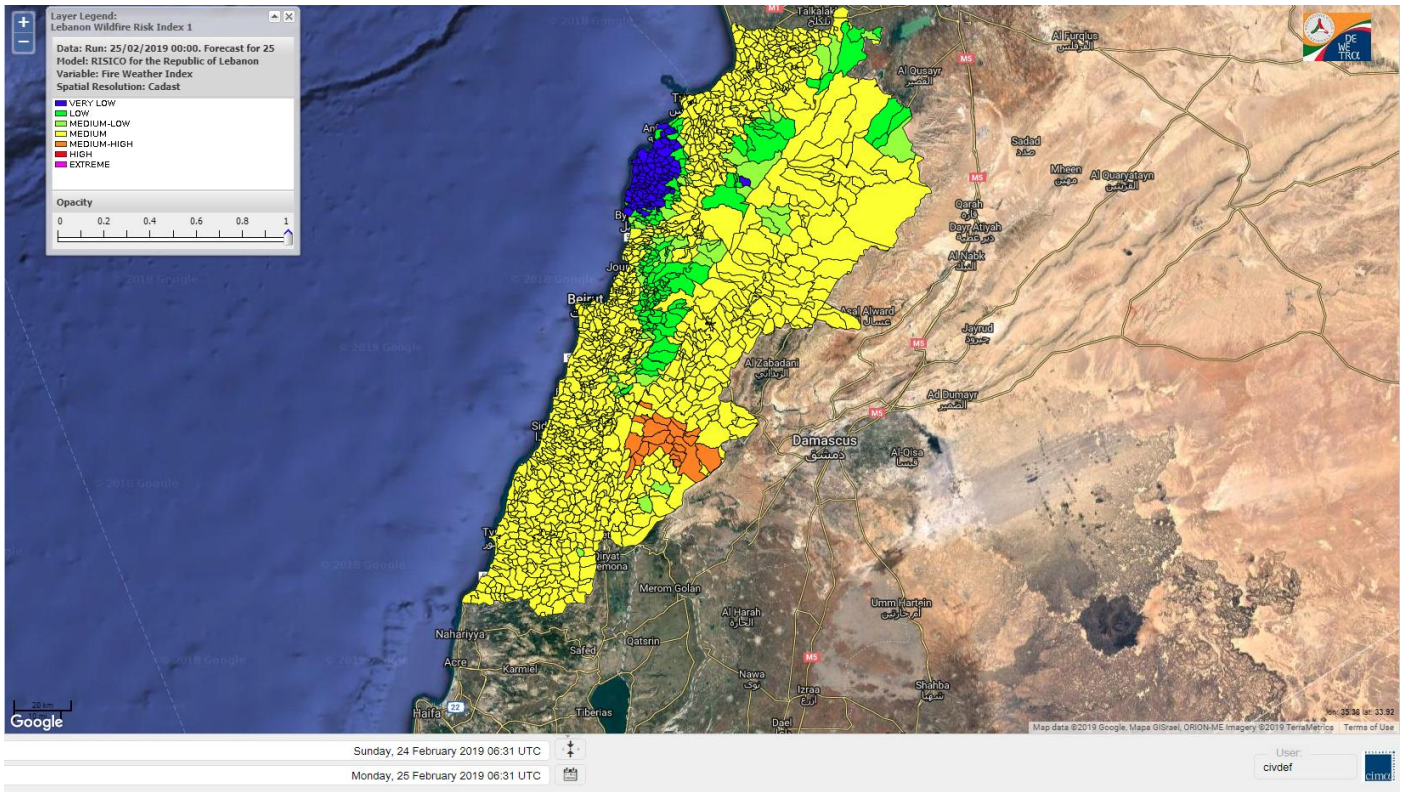

Lebanon for 25 February 2019