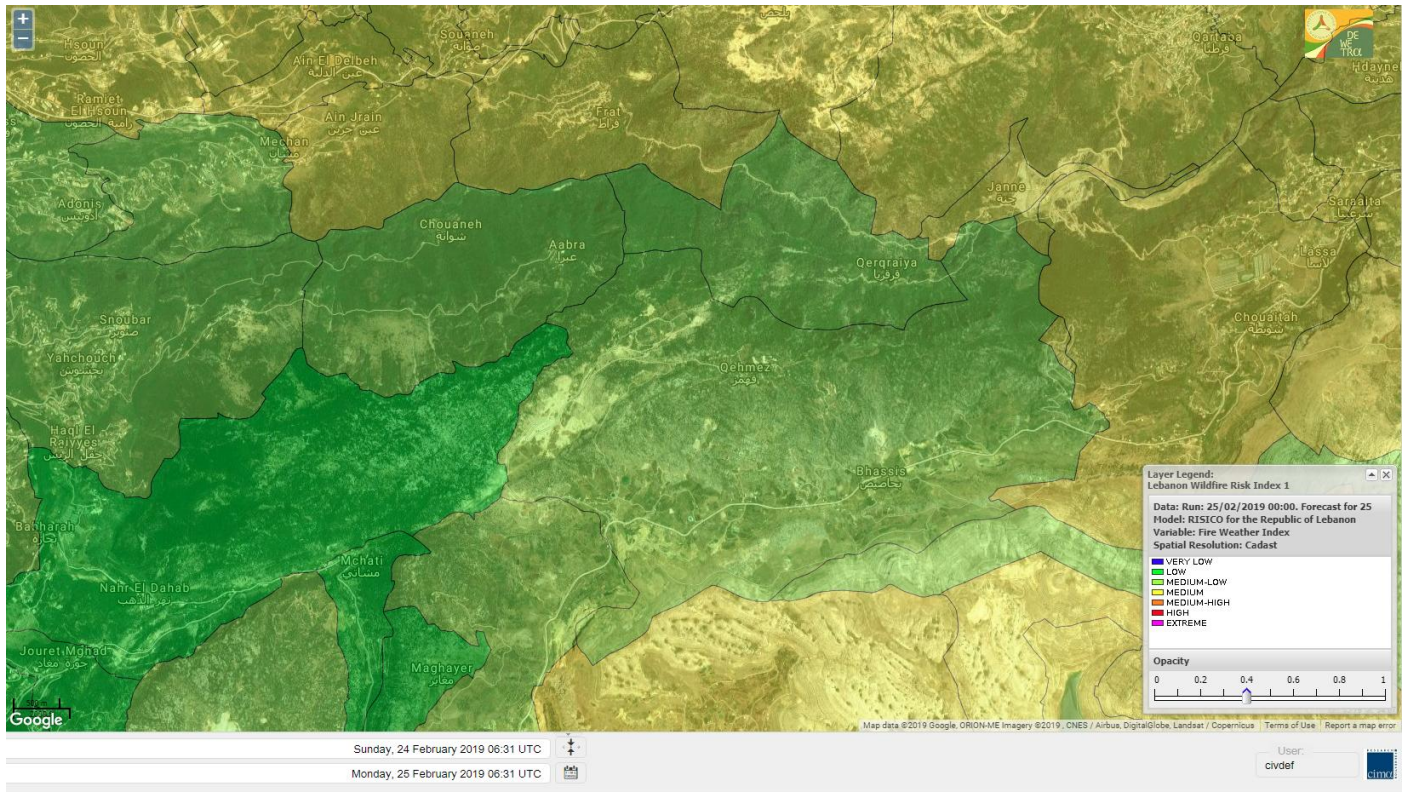

Lebanon for 27 February 2019

Shouf Biosphere Reserve Forecast for 25 February 2019

Shouf Biosphere Reserve Forecast for 26 February 2019

Shouf Biosphere Reserve Forecast for 27 February 2019

Jabal Moussa Reserve Forecast for 25 February 2019