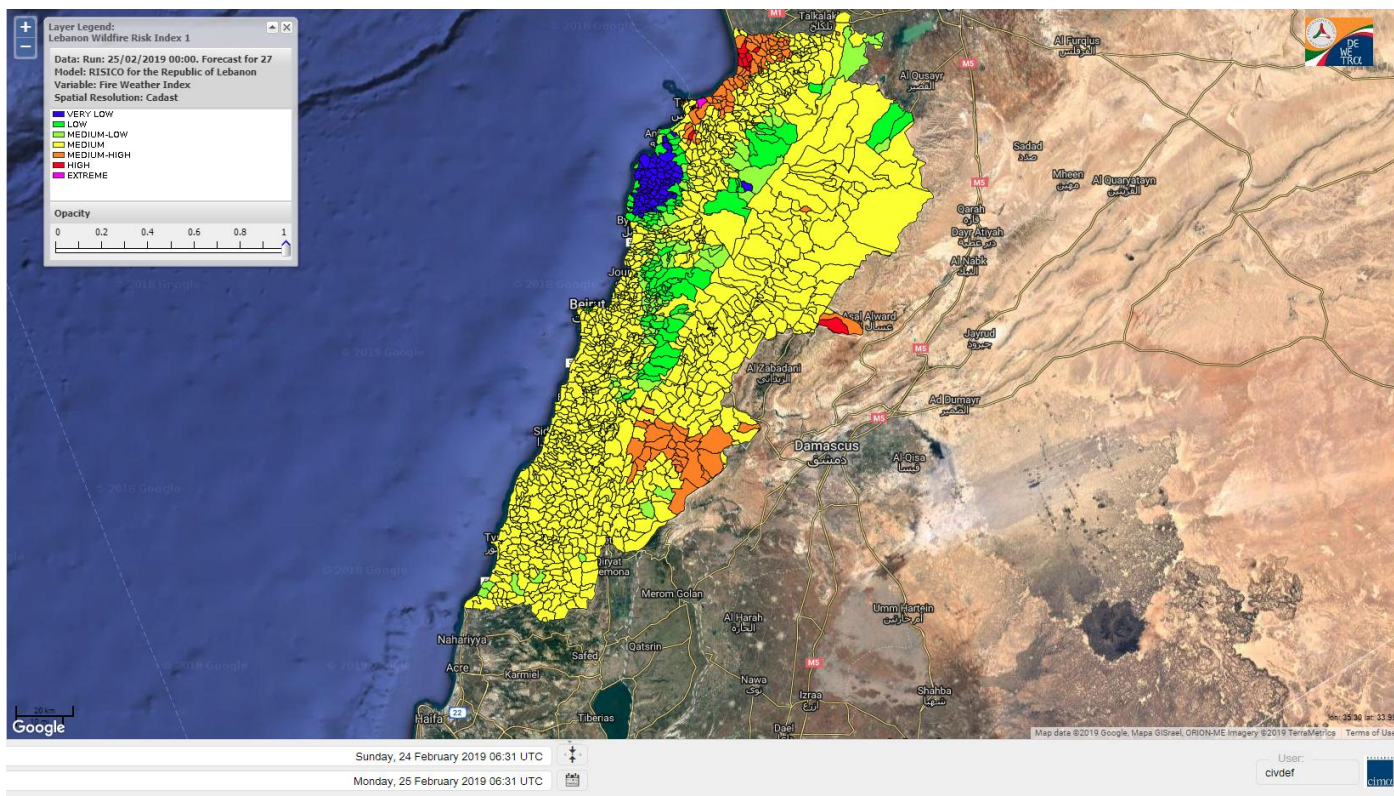

Lebanon for 27 February 2019