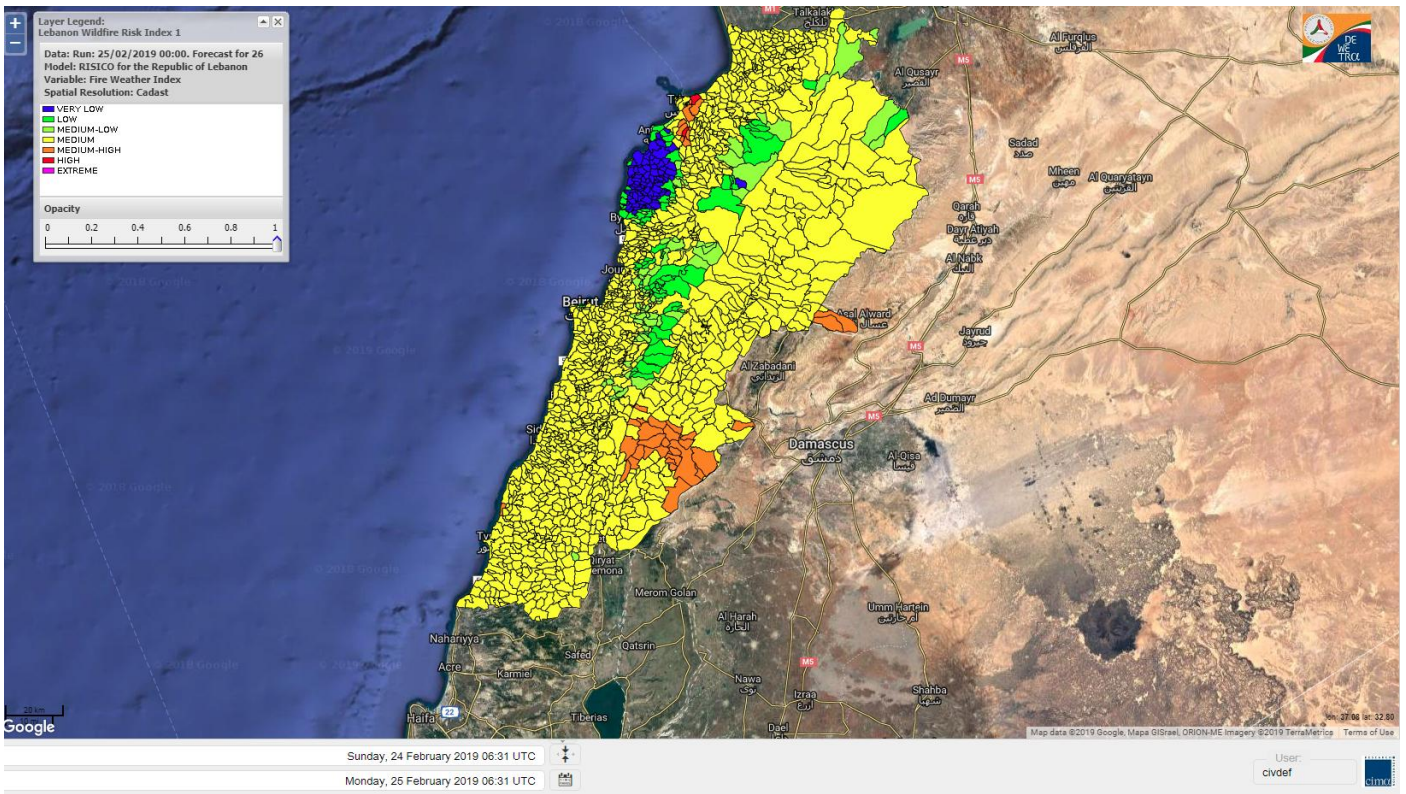

Lebanon for 26 February 2019