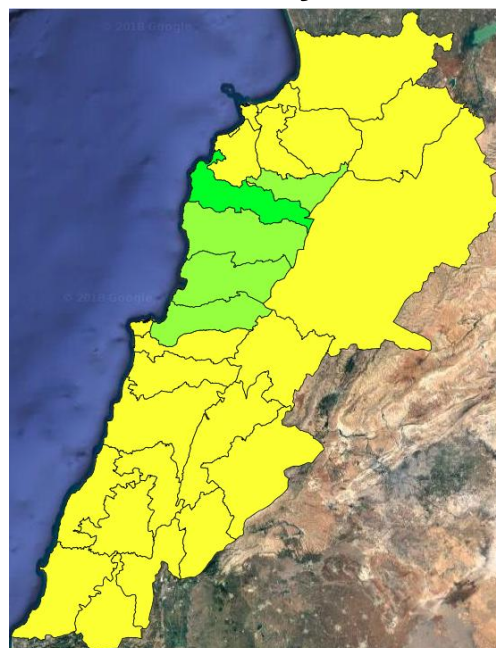

Beirut, 25 February 2019

FIRE RISK INDEX

24 February 2019

25 February 2019

26 February 2019

27 February 2019

Layer Legend:
Lebanon Wildfire Risk Index 1

Data: Run: 25/02/2019 00:00. Forecast for 25
Model: RISICO for the Republic of Lebanon
Variable: Fire Weather Index
Spatial Resolution: Caza