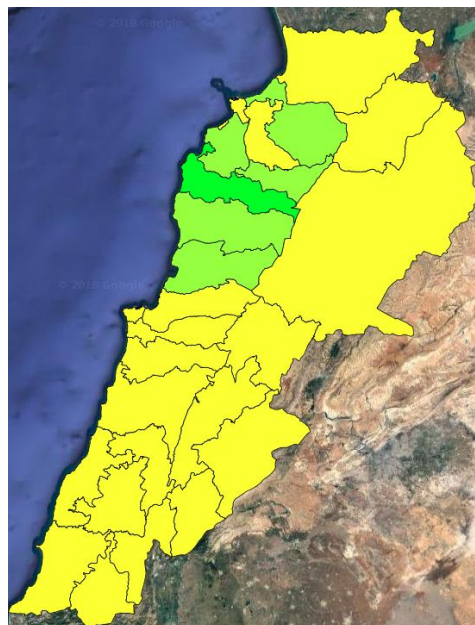

25 February 2019