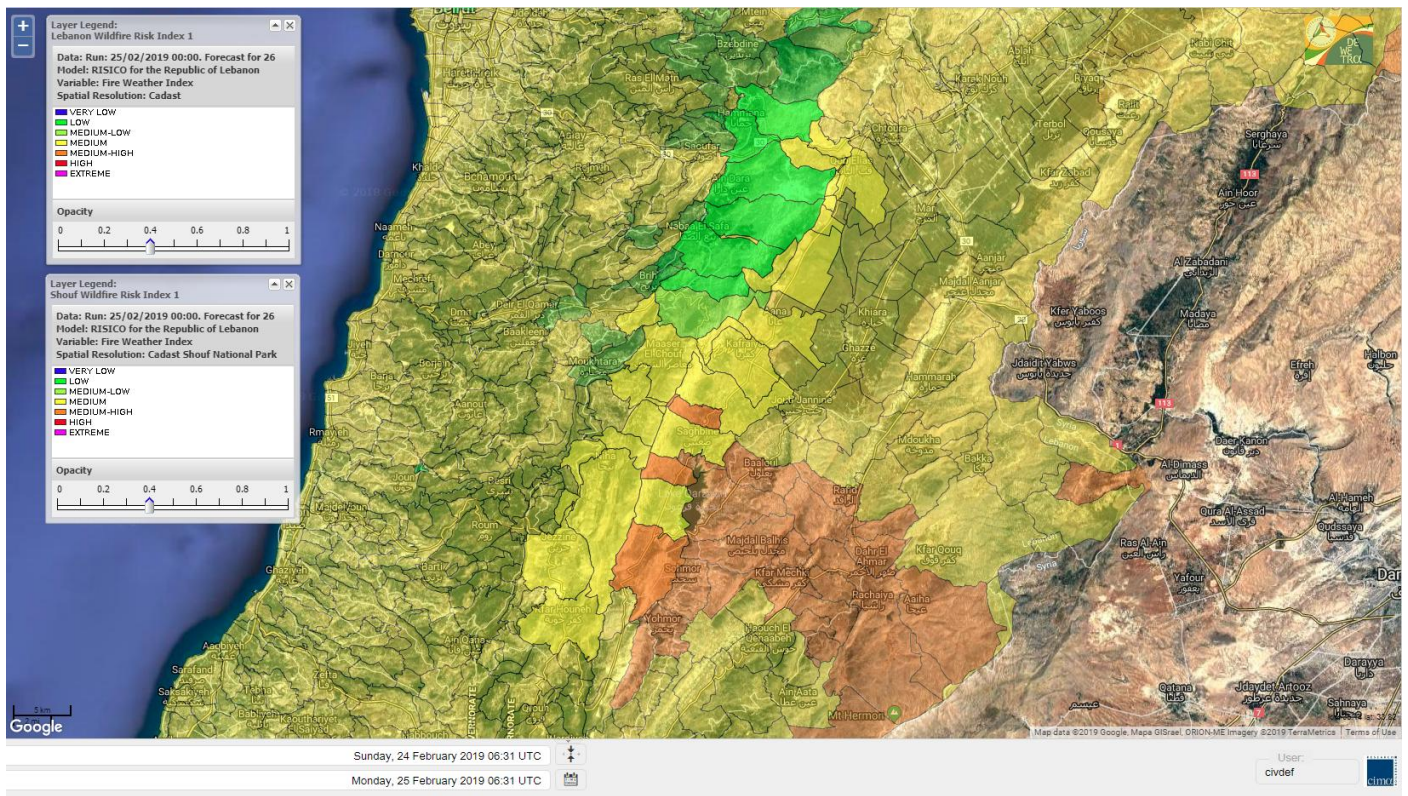

Shouf Biosphere Reserve Forecast for 26 February 2019