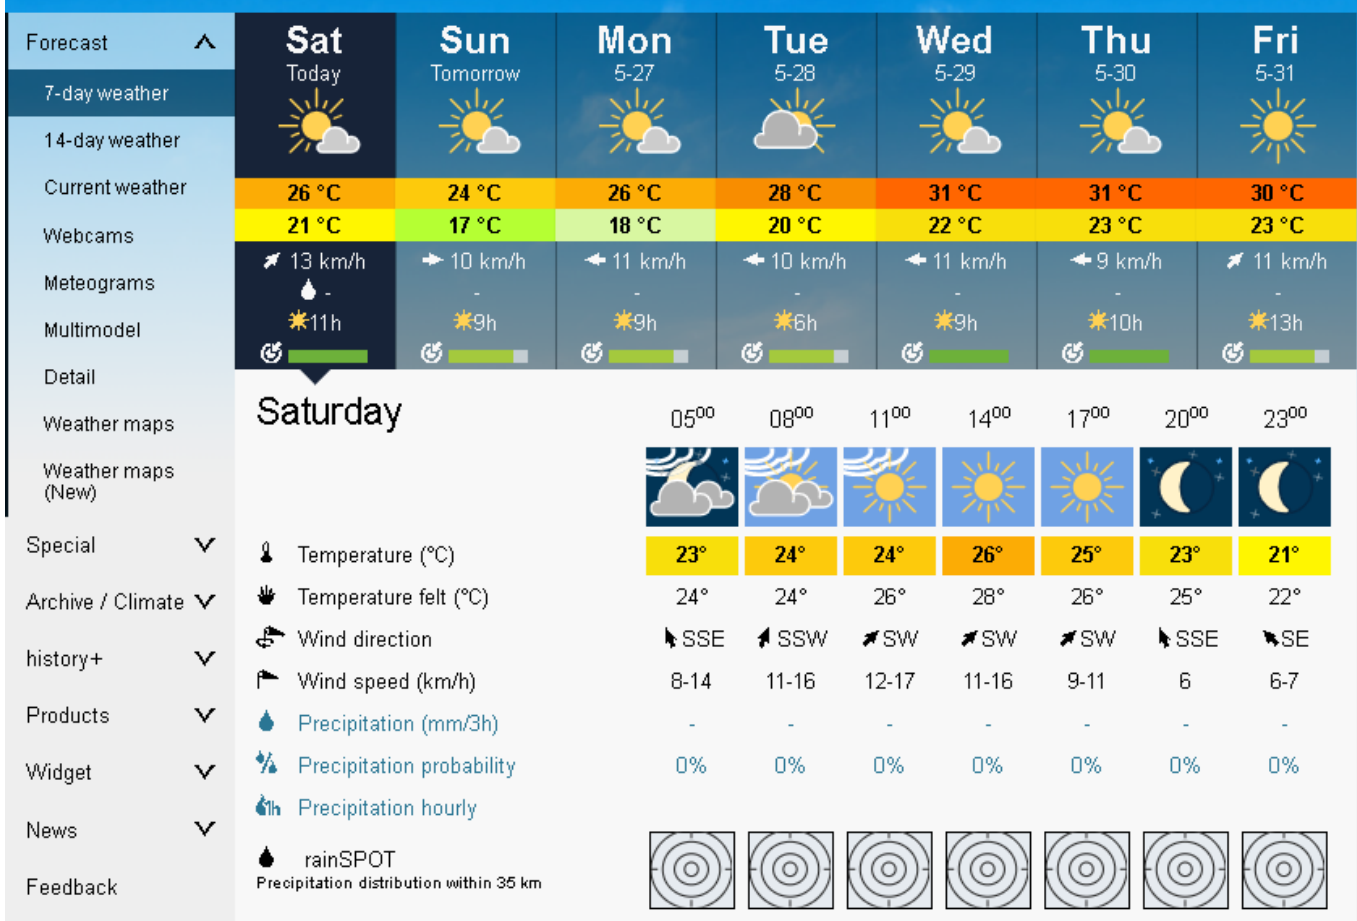

Jabal Moussa Reserve Forecast for 27 May 2019

Weather Beirut

Beyrouth, Lebanon, 33.89°N 35.5°E 40m asl

Nord

Koura

Municipality	25-May	26-May	27-May	Municipality	25-May	26-May	27-May	Municipality	25-May	26-May	27-May
Aaba	MH	MH	MH	Afsaddiq	MH	MH	MH	Ain Ekriane	MH	MH	MH
Amioun	MH	MH	MH	Anfeh	M	M	M	Badbhoun	MH	MH	MH
Barghoun	MH	MH	MH	Barsa	M	M	M	Batroumine	MH	MH	MH
Bdebba	MH	MH	MH	Bechmizzine	MH	MH	MH	Bednayel El-Koura	H	H	H
Bhabbouch El-Koura	MH	MH	MH	Bkeftine	MH	M	M	Bnehran	MH	MH	MH
Bqaiaa El-Koura	MH	MH	MH	Bsarma	MH	MH	MH	Btaaboura	MH	MH	MH
Bterram	MH	MH	MH	Btouratij	M	M	M	Bziza	MH	MH	MH
Dar Beechtar	H	H	H	Dar Chmezzine	MH	MH	MH	Deddeh	MH	MH	MH
Deir El-Balamand	MH	MH	MH	Fih	MH	MH	MH	Hraiche	M	M	M
Ijdaabrine	MH	MH	MH	Kaftoun	MH	MH	MH	Kefraya El-Koura	MH	MH	MH
Kfarakka	MH	MH	MH	Kfarhata	MH	MH	MH	Kfarhazir	MH	MH	MH
Kfarkahel	MH	M	M	Kfarsaroun	MH	MH	MH	Kosba	MH	MH	MH
Mejdel el-Koura	H	H	H	Nakhle	MH	MH	MH	Qalhat	MH	MH	MH
Ras Masqa	M	M	M	Rechdibbine	MH	MH	MH	Zakroun	MH	M	M
Zgharta El-Mtaouile	MH	MH	MH								