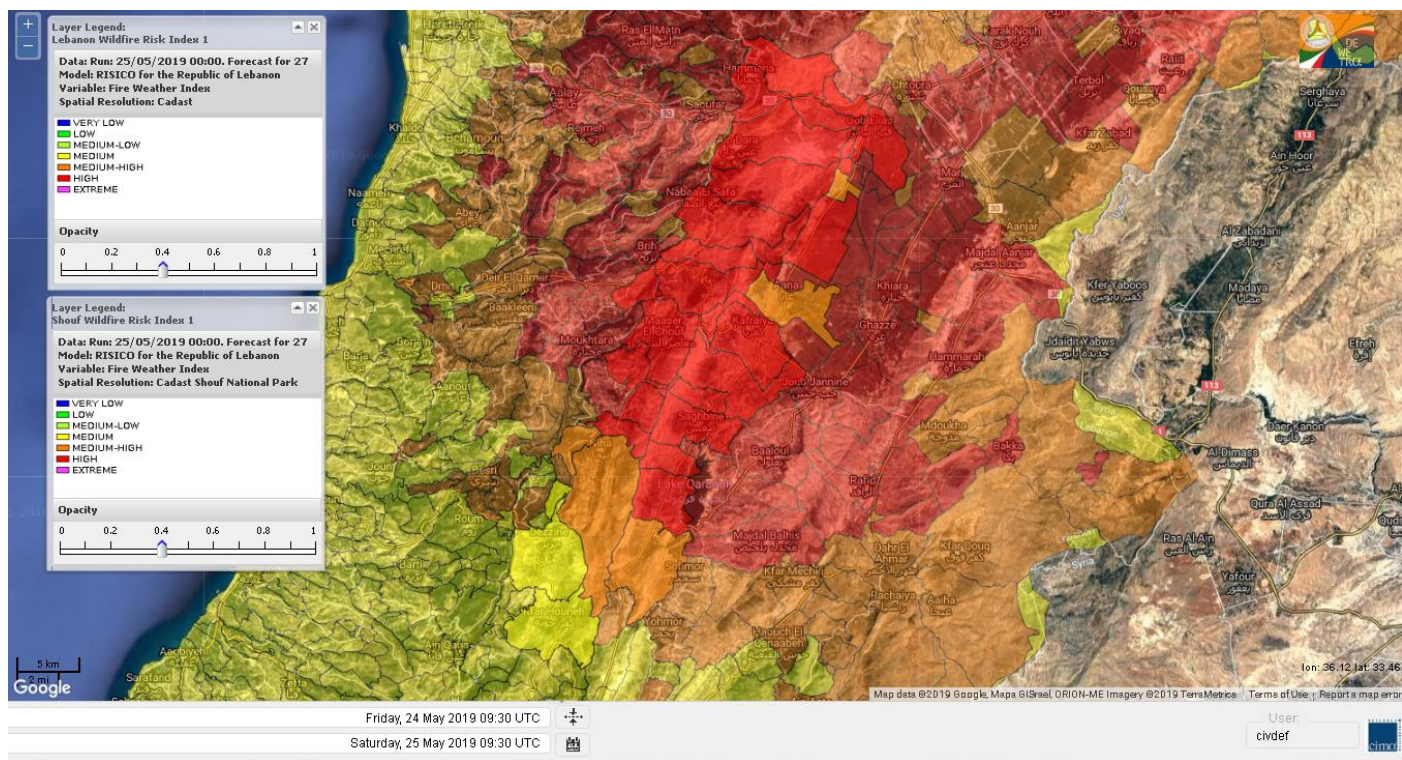

Shouf Biosphere Reserve Forecast for 27 May 2019