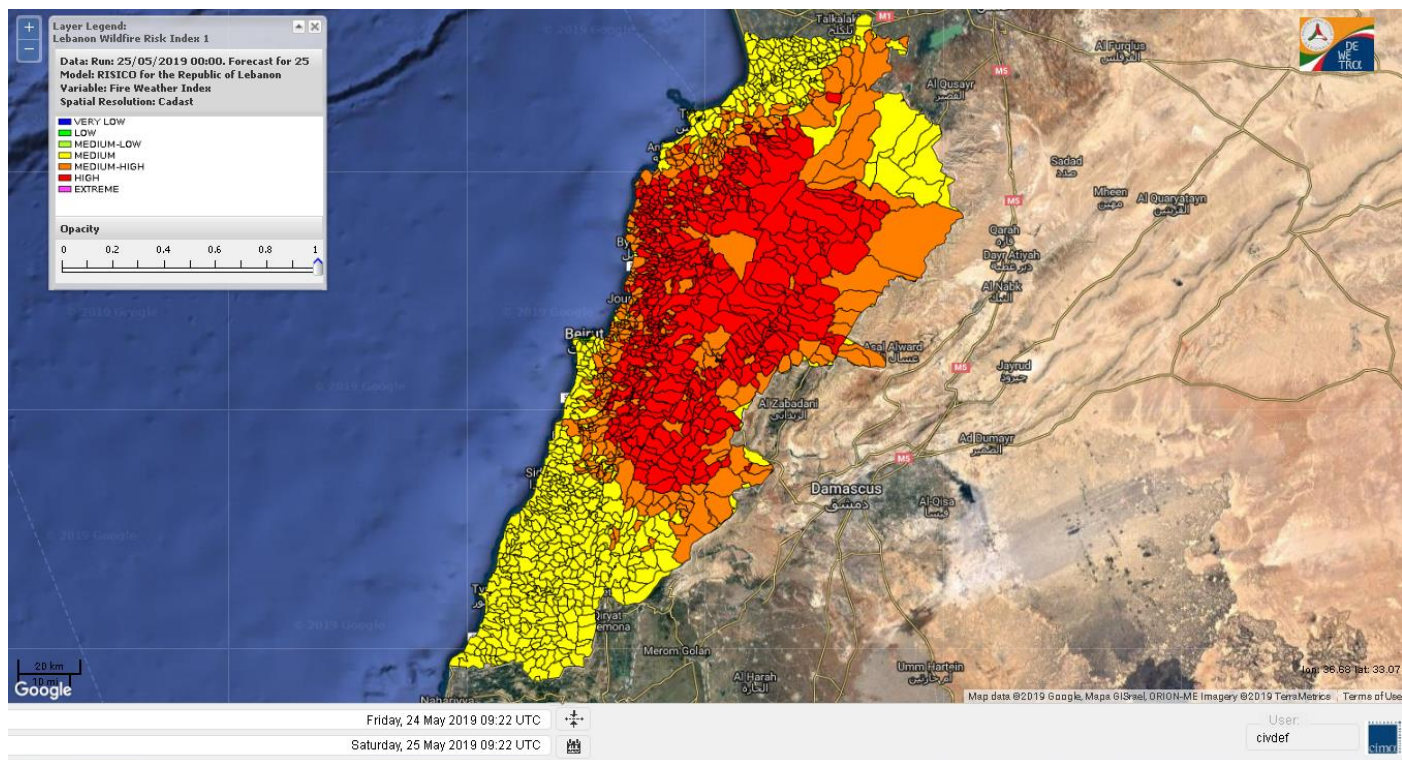

Lebanon for 25 May 2019