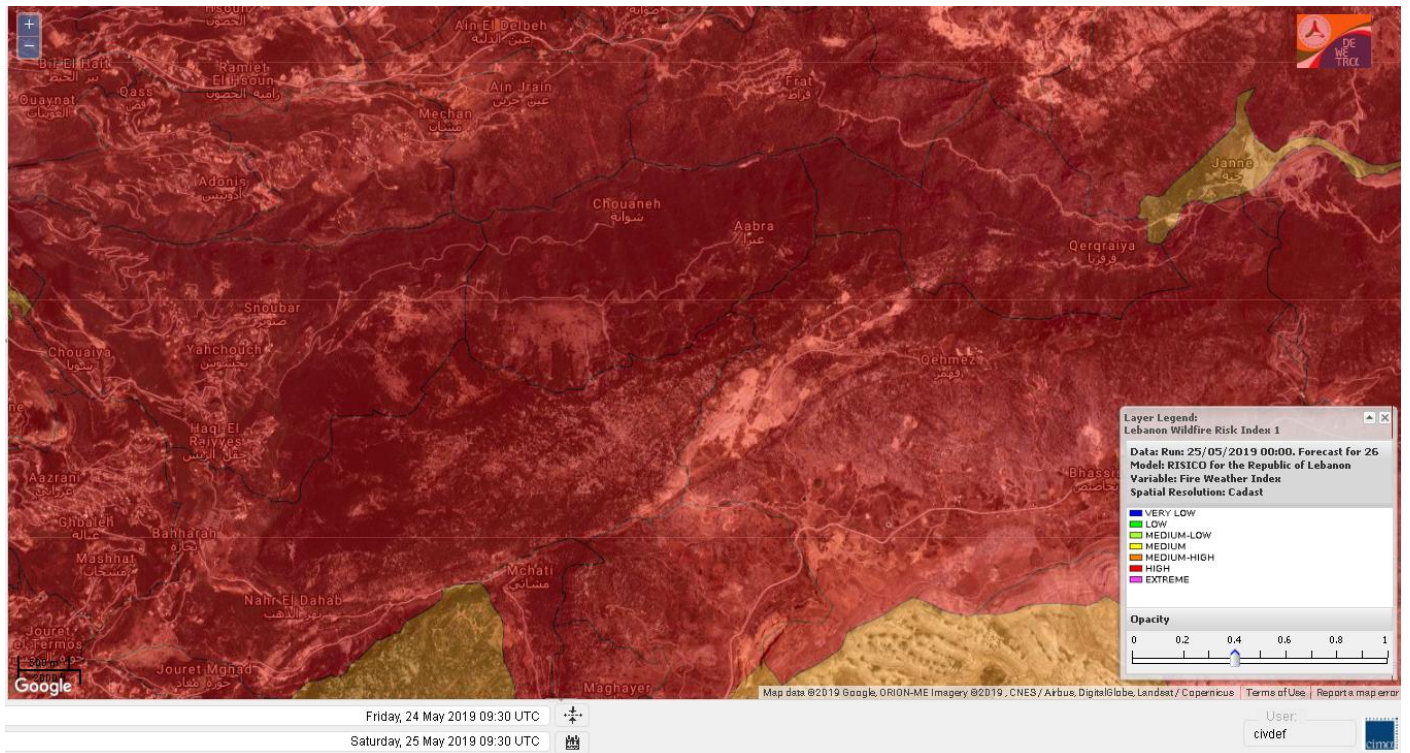

Jabal Moussa Reserve Forecast for 27 May 2019

Weather Beirut

Beyrouth, Lebanon, 33.89°N 35.5°E 40m asl

Nord

Koura

Municipality	25-May	26-May	27-May	Municipality	25-May	26-May	27-May	Municipality	25-May	26-May	27-May
Aaba	MH	MH	MH	Afsaddiq	MH	MH	MH	Ain Ekriane	MH	MH	MH
Amioun	MH	MH	MH	Anfeh	M	M	M	Badbhoun	MH	MH	MH
Barghoun	MH	MH	MH	Barsa	M	M	M	Batroumine	MH	MH	MH
Bdebba	MH	MH	MH	Bechmizzine	MH	MH	MH	Bednayel El-Koura	H	H	H
Bhabbouch El-Koura	MH	MH	MH	Bkeftine	MH	M	M	Bnehran	MH	MH	MH
Bqaiaa El-Koura	MH	MH	MH	Bsarma	MH	MH	MH	Btaaboura	MH	MH	MH
Bterram	MH	MH	MH	Btouratij	M	M	M	Bziza	MH	MH	MH
Dar Beechtar	H	H	H	Dar Chmezzine	MH	MH	MH	Deddeh	MH	MH	MH
Deir El-Balamand	MH	MH	MH	Fih	MH	MH	MH	Hraiche	M	M	M
Ijdaabrine	MH	MH	MH	Kaftoun	MH	MH	MH	Kefraya El-Koura	MH	MH	MH
Kfarakka	MH	MH	MH	Kfarhata	MH	MH	MH	Kfarhazir	MH	MH	MH
Kfarkahel	MH	M	M	Kfarsaroun	MH	MH	MH	Kosba	MH	MH	MH
Mejdel el-Koura	H	H	H	Nakhle	MH	MH	MH	Qalhat	MH	MH	MH
Ras Masqa	M	M	M	Rechdibbine	MH	MH	MH	Zakroun	MH	M	M
Zgharta El-Mtaouile	MH	MH	MH								