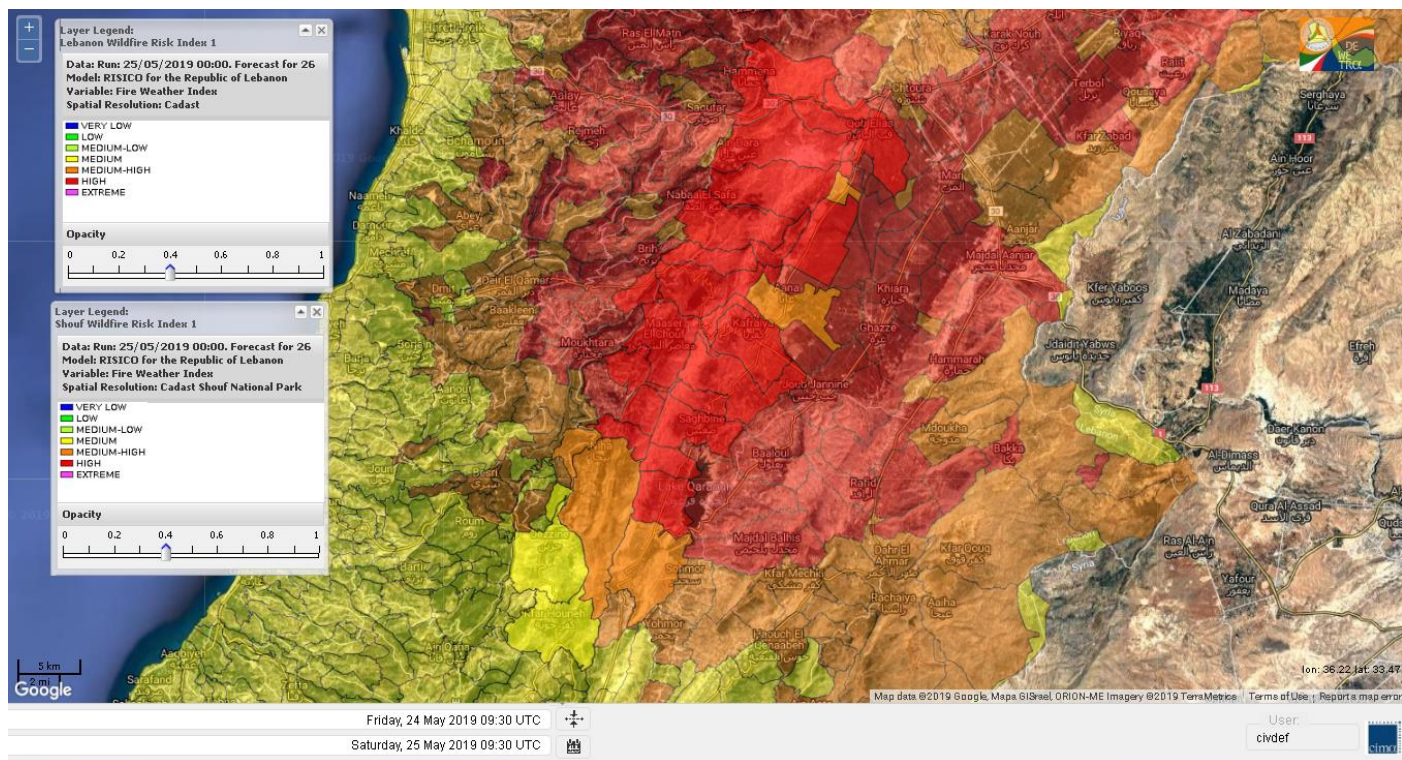

Shouf Biosphere Reserve Forecast for 26 May 2019