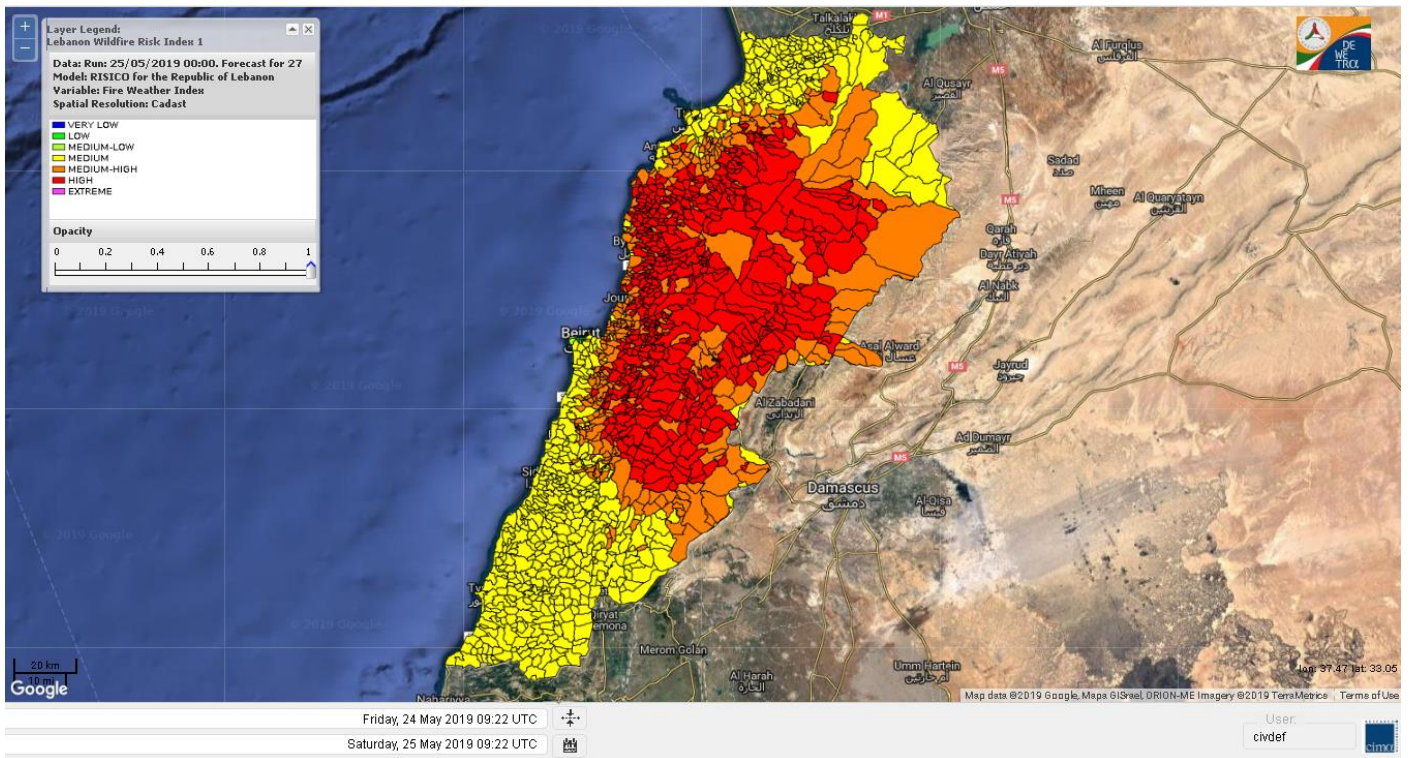

Lebanon for 27 May 2019