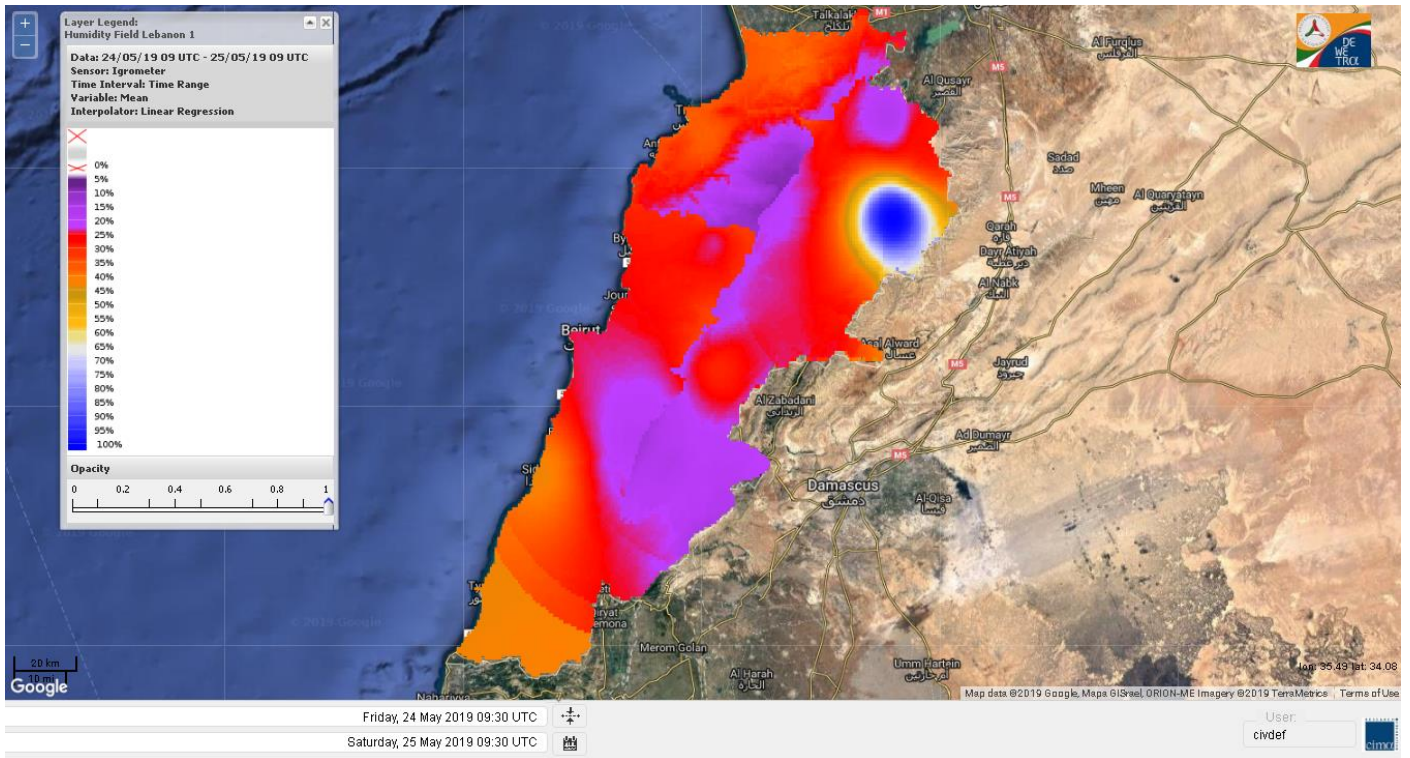

Lebanon humidity for 25 May 2019