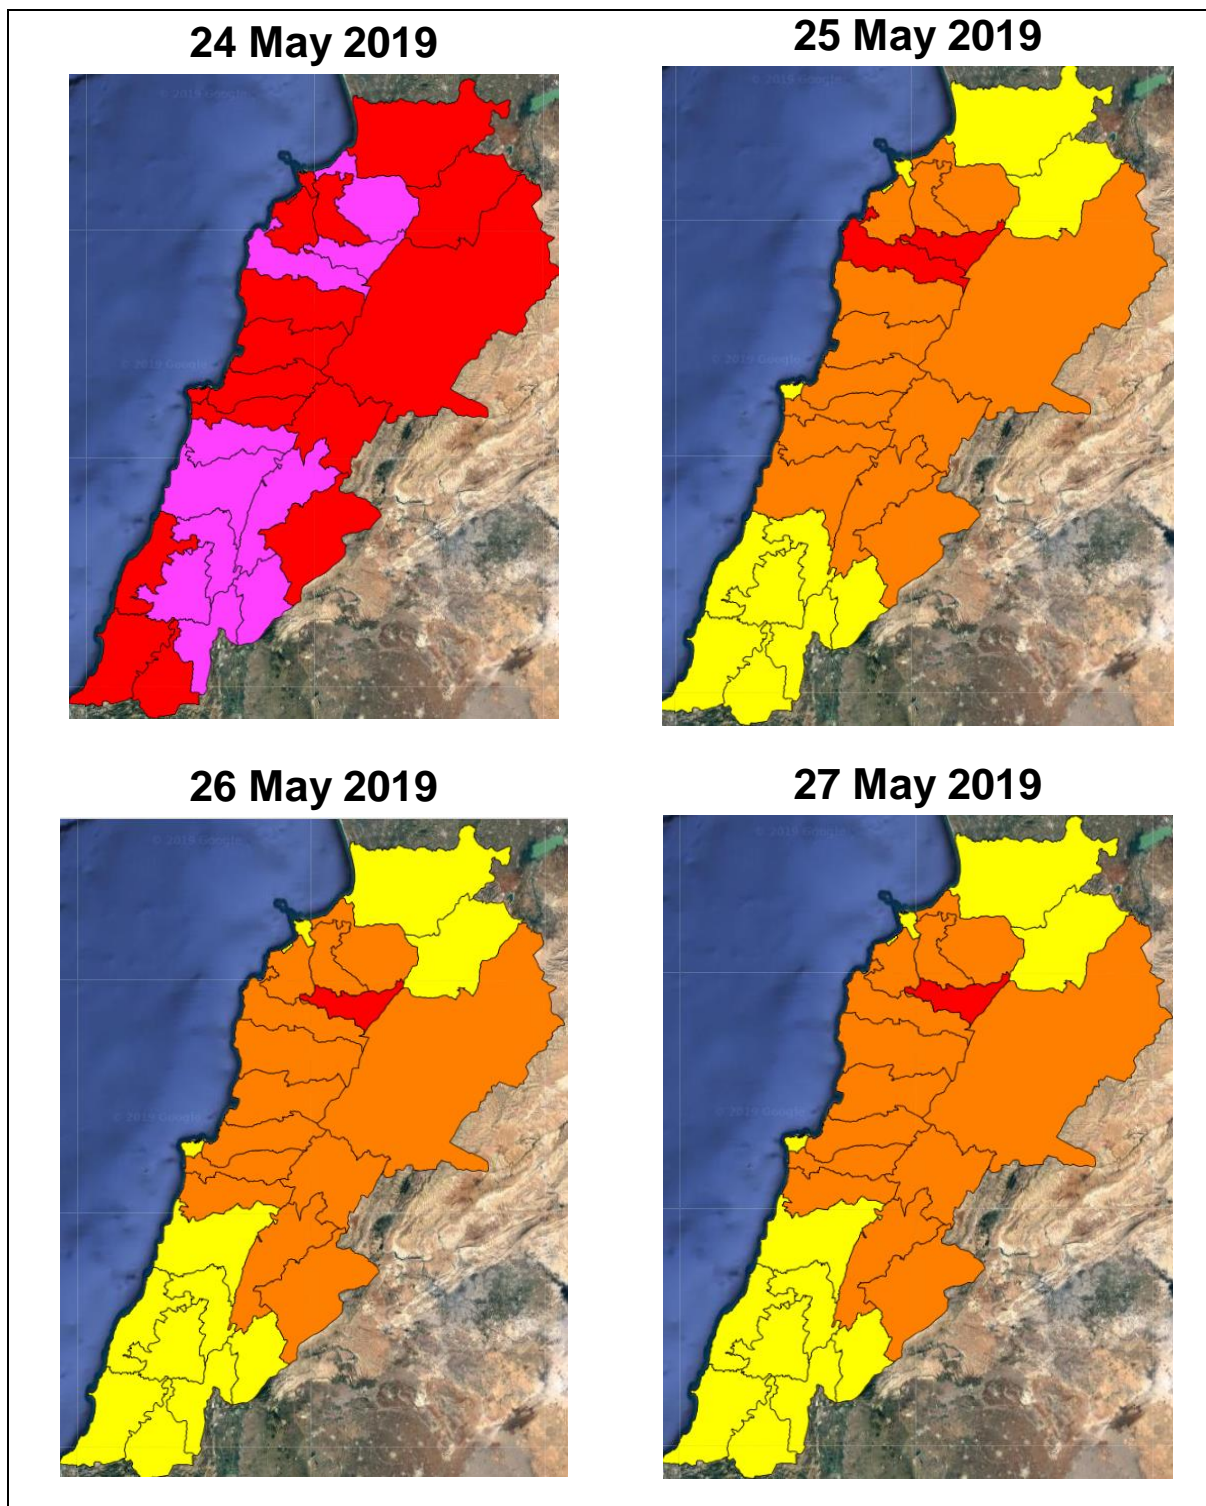

FIRE RISK INDEX

Layer Legend:
Lebanon Wildfire Risk Index 1

Data: Run: 25/05/2019 00:00. Forecast for 25
Model: RISICO for the Republic of Lebanon
Variable: Fire Weather Index
Spatial Resolution: Caza

- VERY LOW
- LOW
- MEDIUM-LOW
- MEDIUM
- MEDIUM-HIGH
- HIGH
- EXTREME