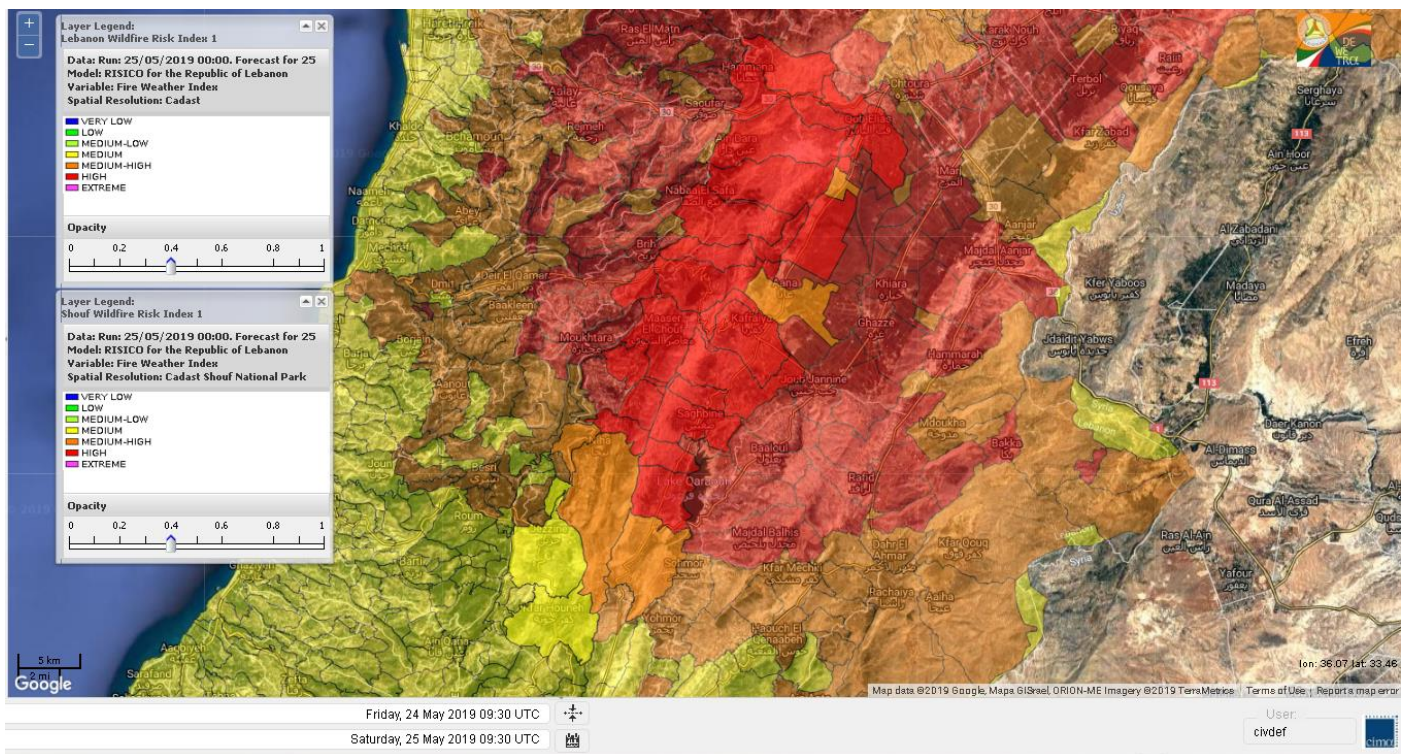

Shouf Biosphere Reserve Forecast for 25 May 2019