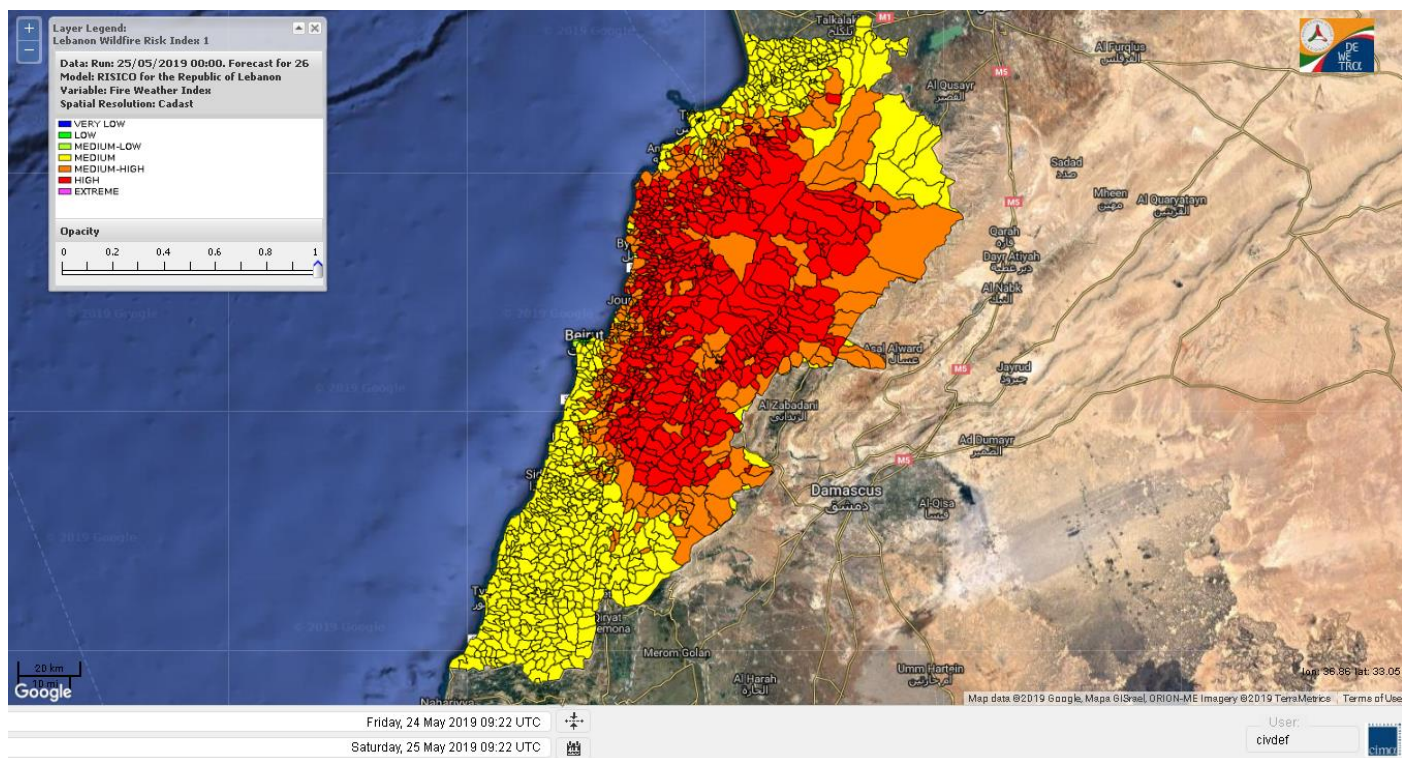

Lebanon for 26 May 2019