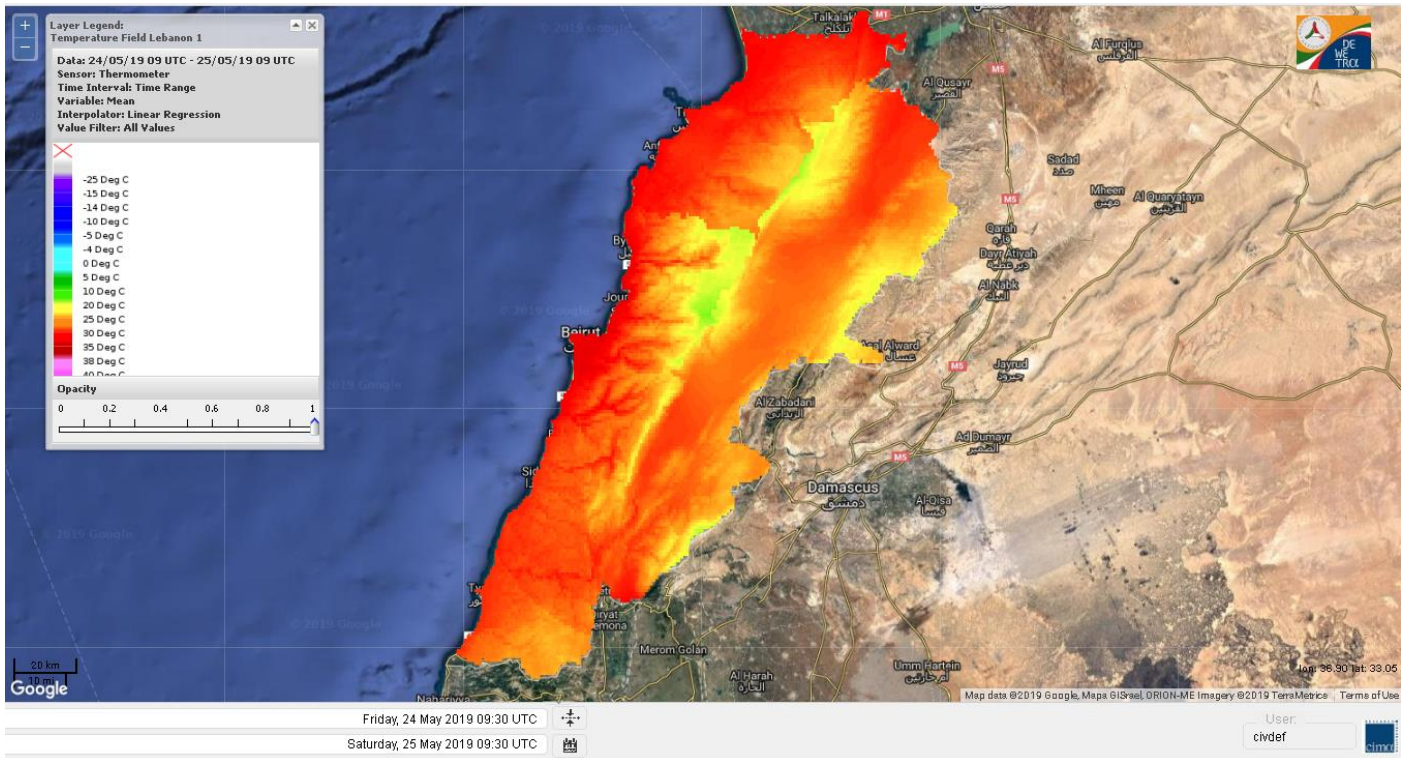

Lebanon temperature for 25 May 2019