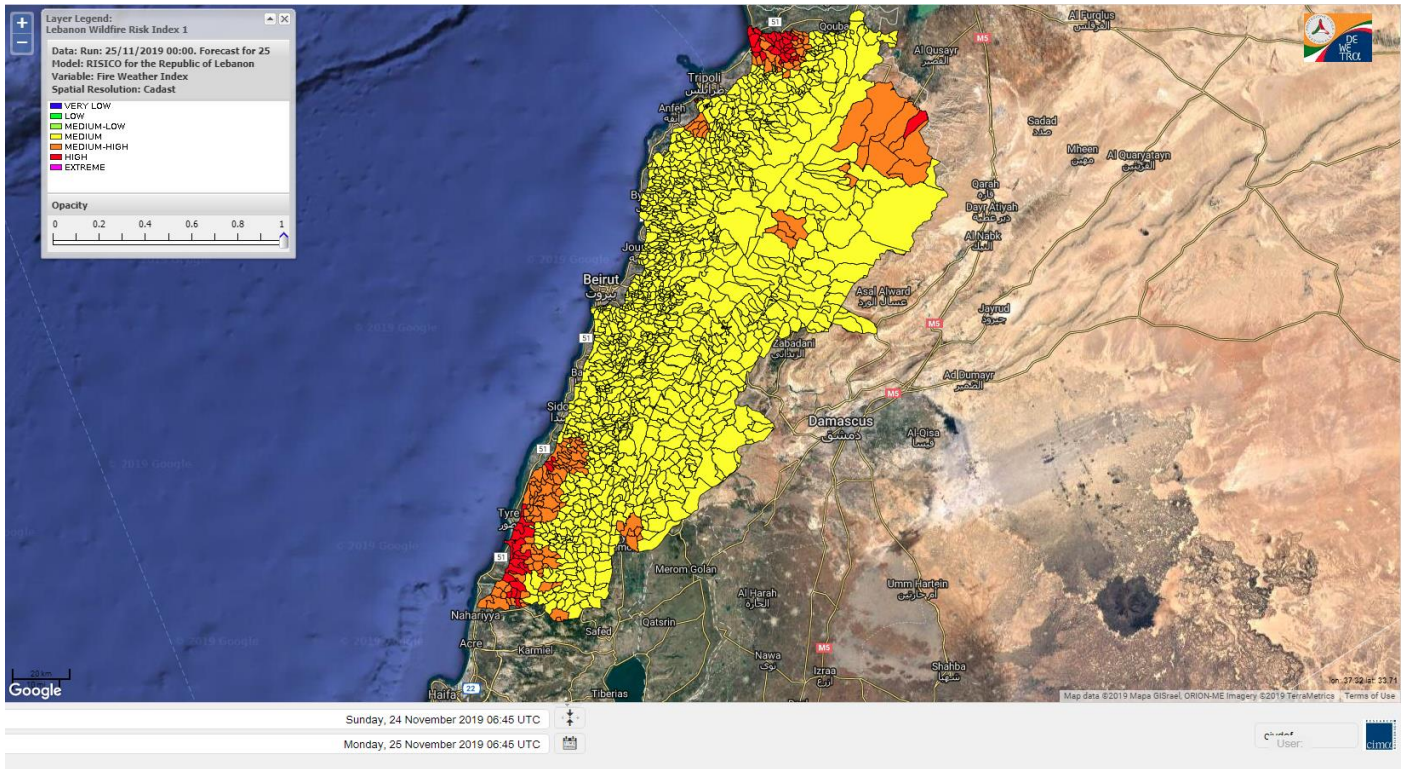

Lebanon for 25 November 2019