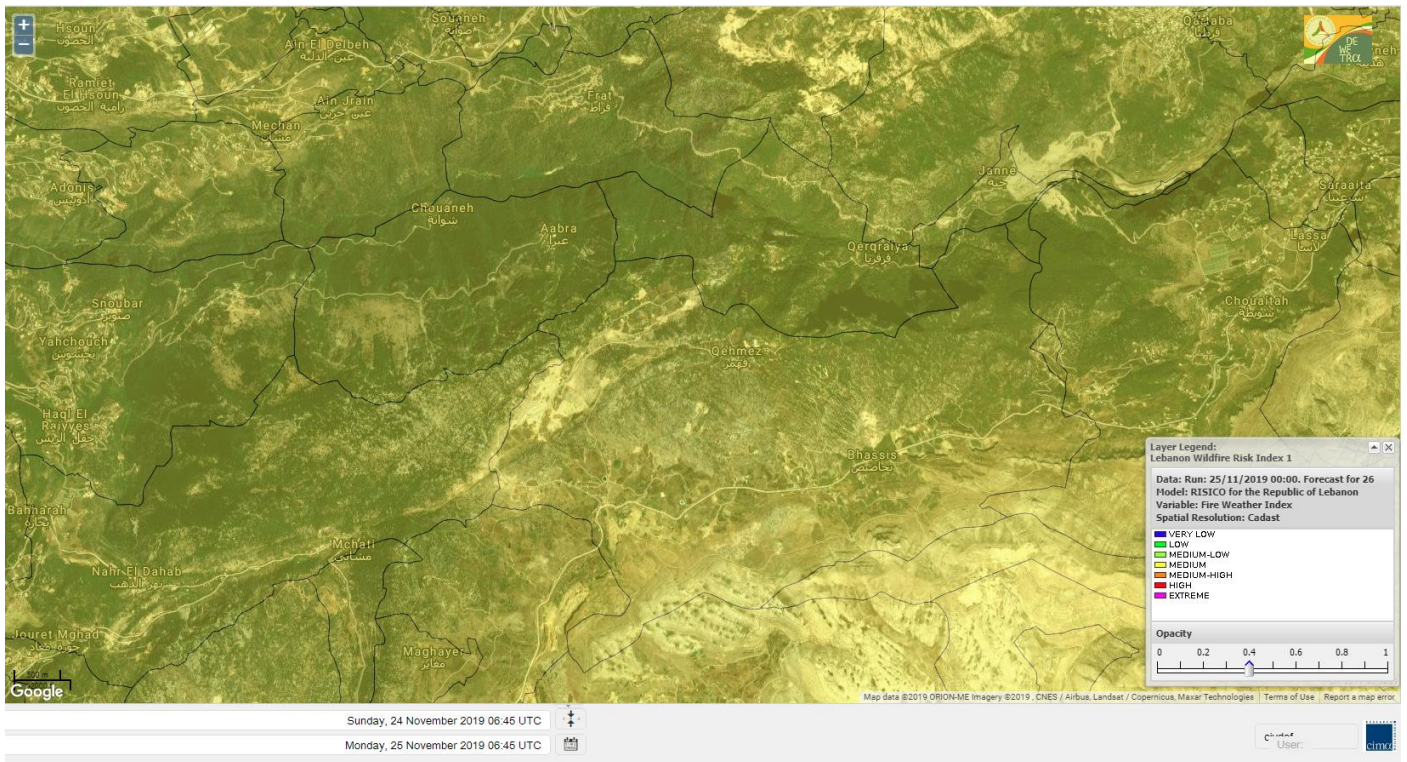

Jabal Moussa Reserve Forecast for 27 November 2019

Beirut, Beirut Governorate, Lebanon 10-Day Weather Forecast

18° ACHRAFIEH, RIZK STATION | CHANGE

TODAY HOURLY 10-DAY CALENDAR HISTORY WUNDERMAP

Customize