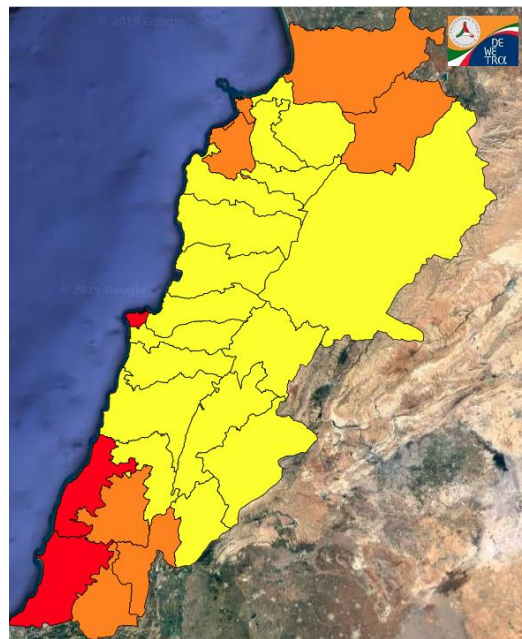

Beirut, 25 November 2019

FIRE RISK INDEX

24 November 2019

25 November 2019

26 November 2019

27 November 2019

Layer Legend:
Lebanon Wildfire Risk Index 1

Data: Run: 25/11/2019 00:00. Forecast for 25
Model: RISICO for the Republic of Lebanon
Variable: Fire Weather Index
Spatial Resolution: Caza