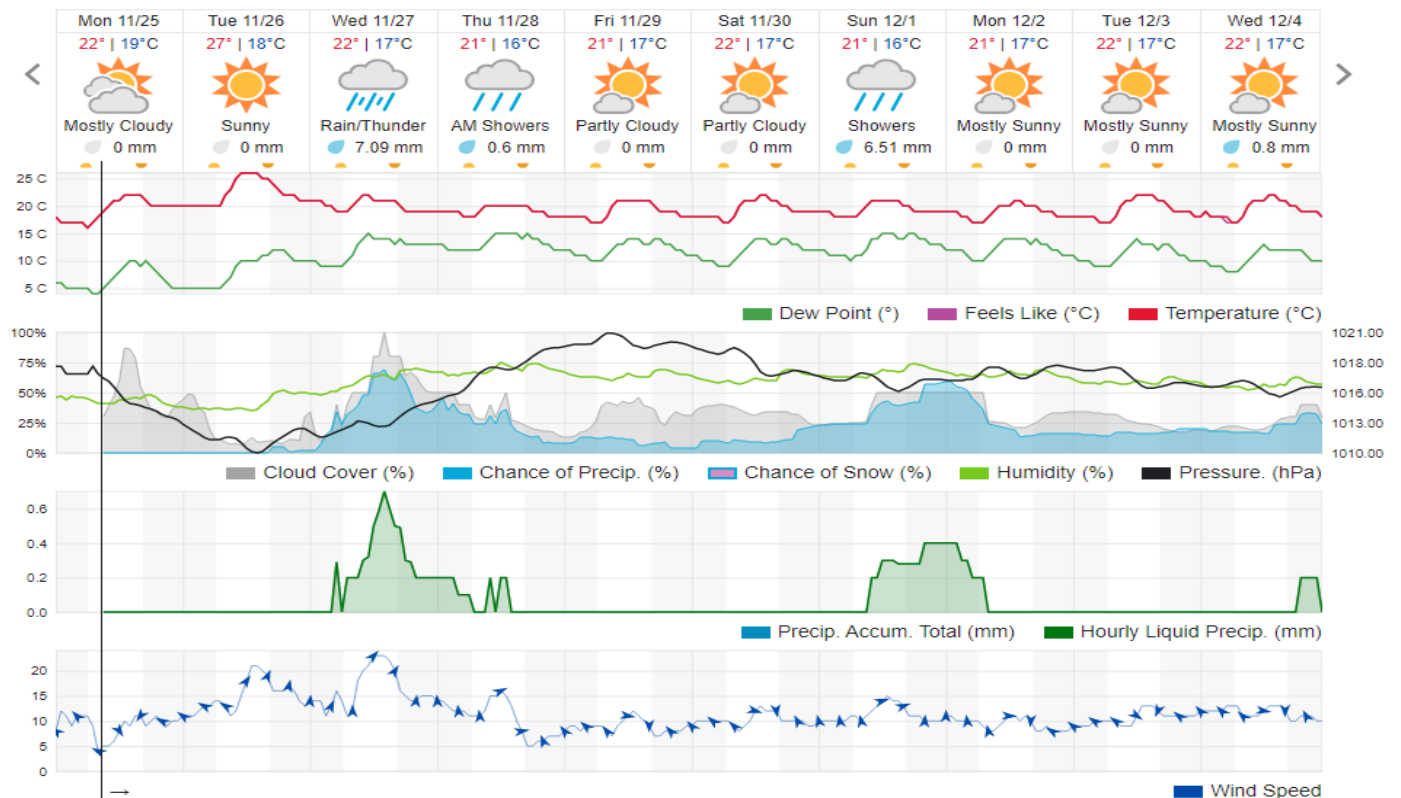

Jabal Moussa Reserve Forecast for 27 November 2019

Beirut, Beirut Governorate, Lebanon 10-Day Weather Forecast

18° ACHRAFIEH, RIZK STATION | CHANGE

TODAY HOURLY 10-DAY CALENDAR HISTORY WUNDERMAP

Customize