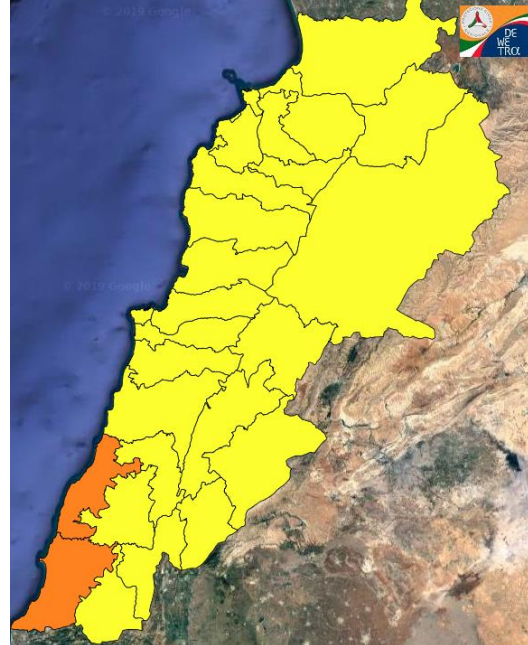

25 November 2019