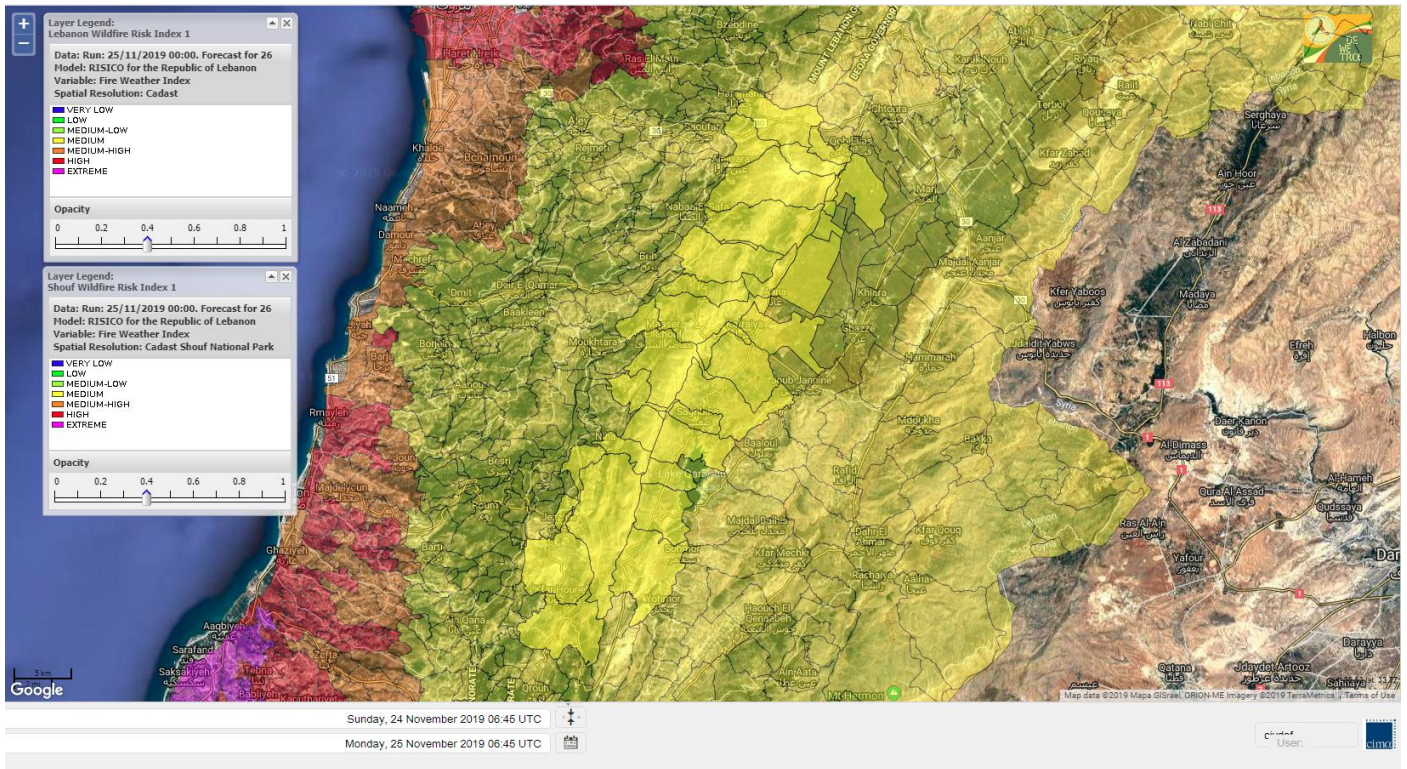

Shouf Biosphere Reserve Forecast for 26 November 2019