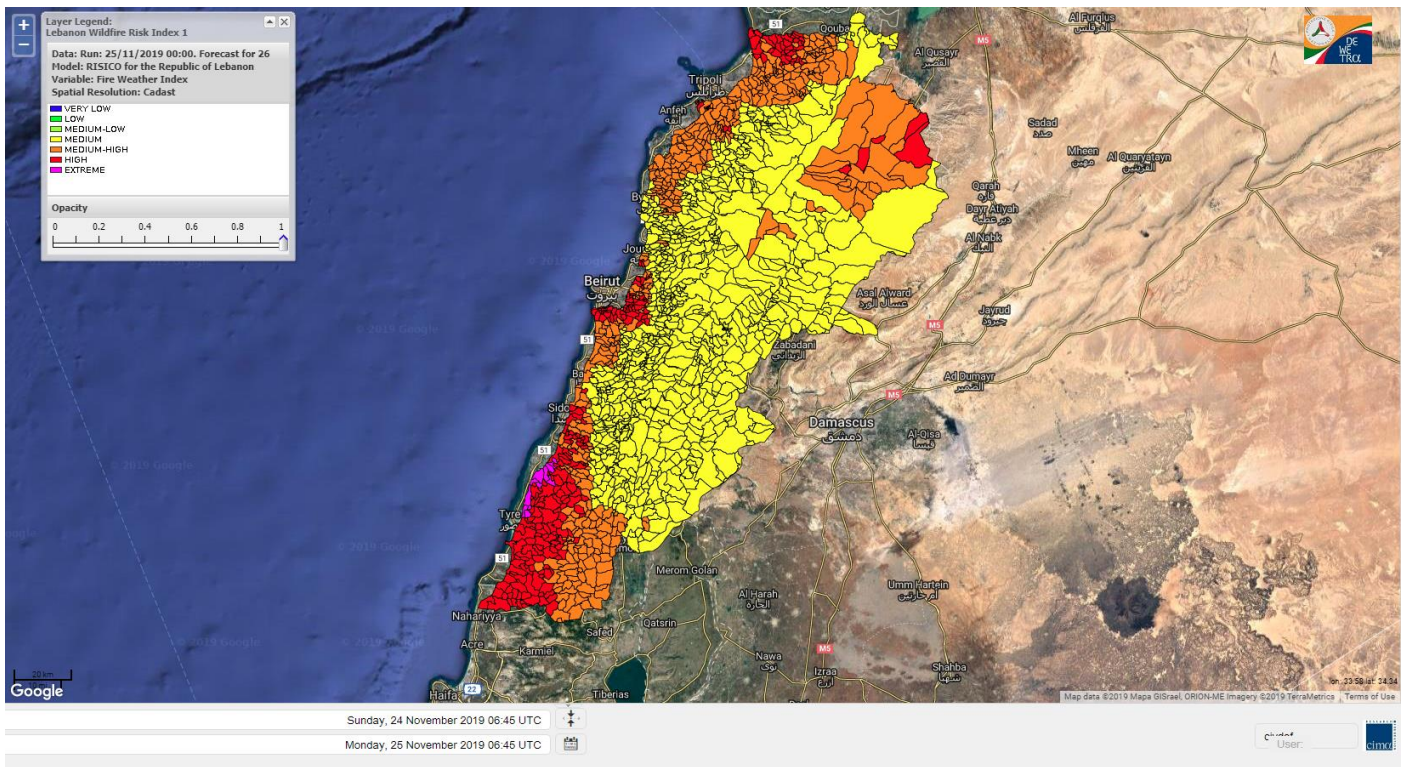

Lebanon for 26 November 2019