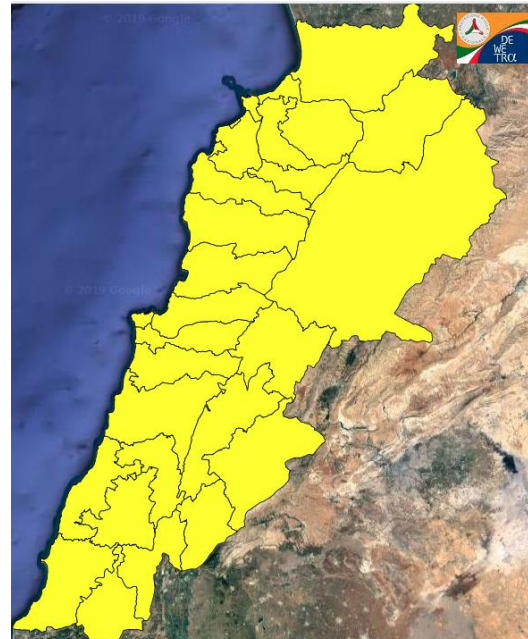

Beirut, 25 November 2019

FIRE RISK INDEX

24 November 2019

25 November 2019

26 November 2019

27 November 2019

Layer Legend:
Lebanon Wildfire Risk Index 1

Data: Run: 25/11/2019 00:00. Forecast for 25
Model: RISICO for the Republic of Lebanon
Variable: Fire Weather Index
Spatial Resolution: Caza