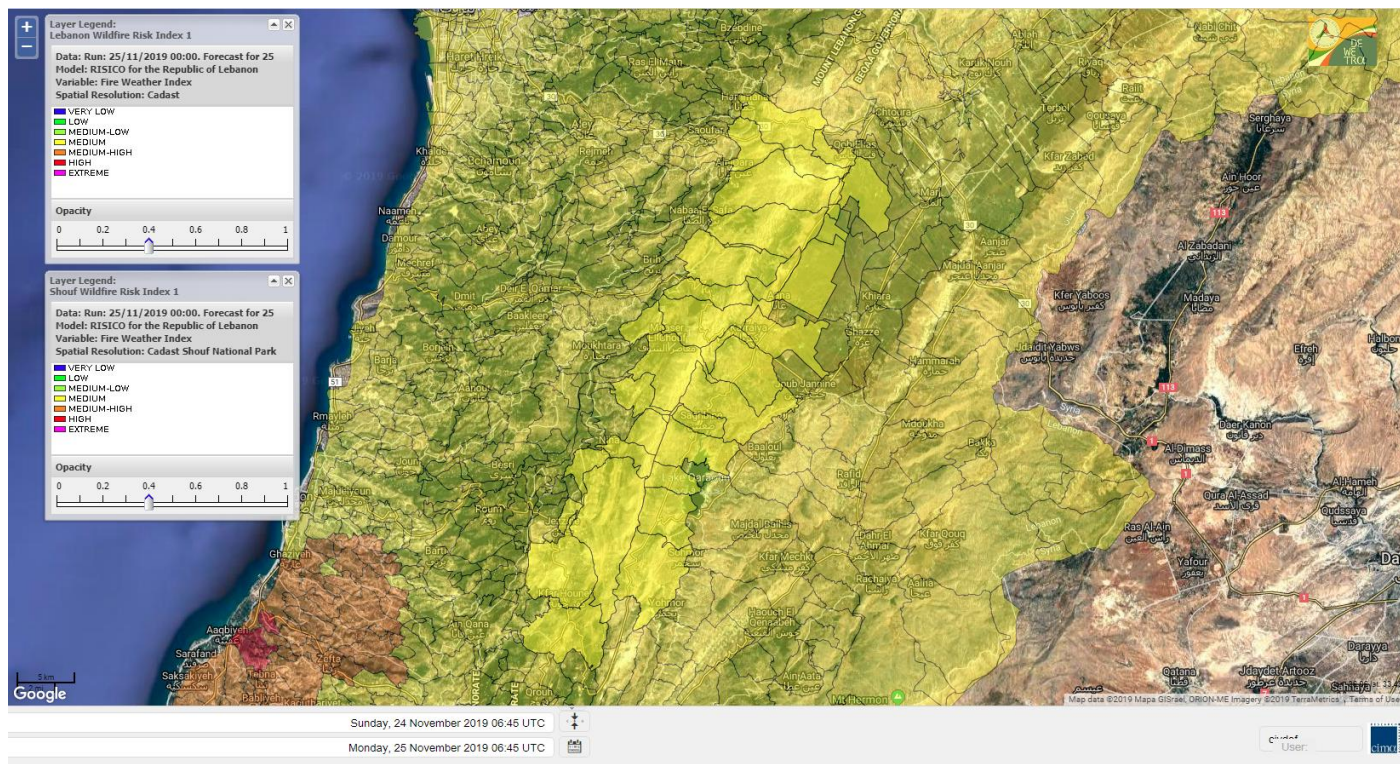

- VERY LOW
- LOW
- MEDIUM-LOW
- MEDIUM
- MEDIUM-HIGH
- HIGH
- EXTREME

Lebanon for 25 November 2019

Lebanon for 26 November 2019

Lebanon for 27 November 2019

Shouf Biosphere Reserve Forecast for 25 November 2019