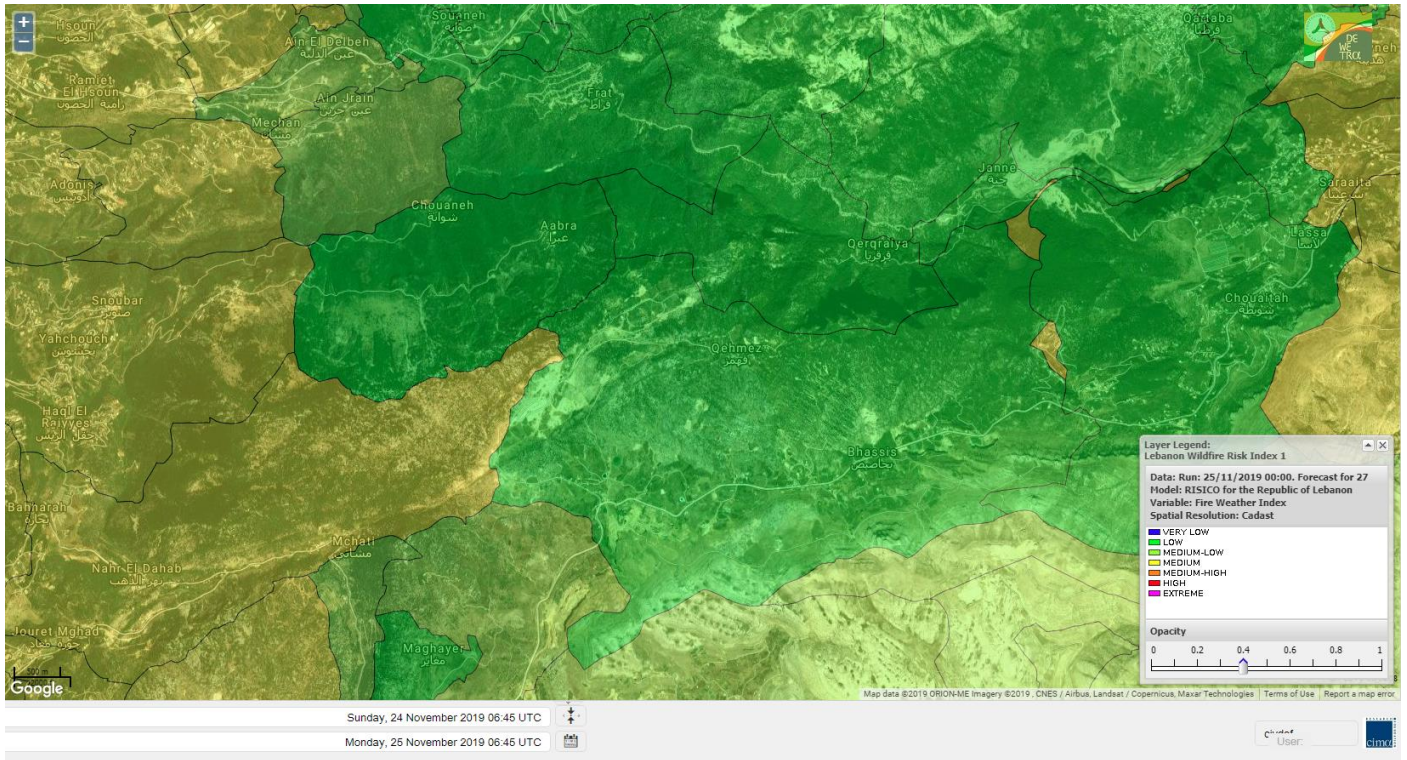

Jabal Moussa Reserve Forecast for 27 November 2019

Beirut, Beirut Governorate, Lebanon 10-Day Weather Forecast

18° ACHRAFIEH, RIZK STATION | CHANGE

TODAY HOURLY 10-DAY CALENDAR HISTORY WUNDERMAP

Customize