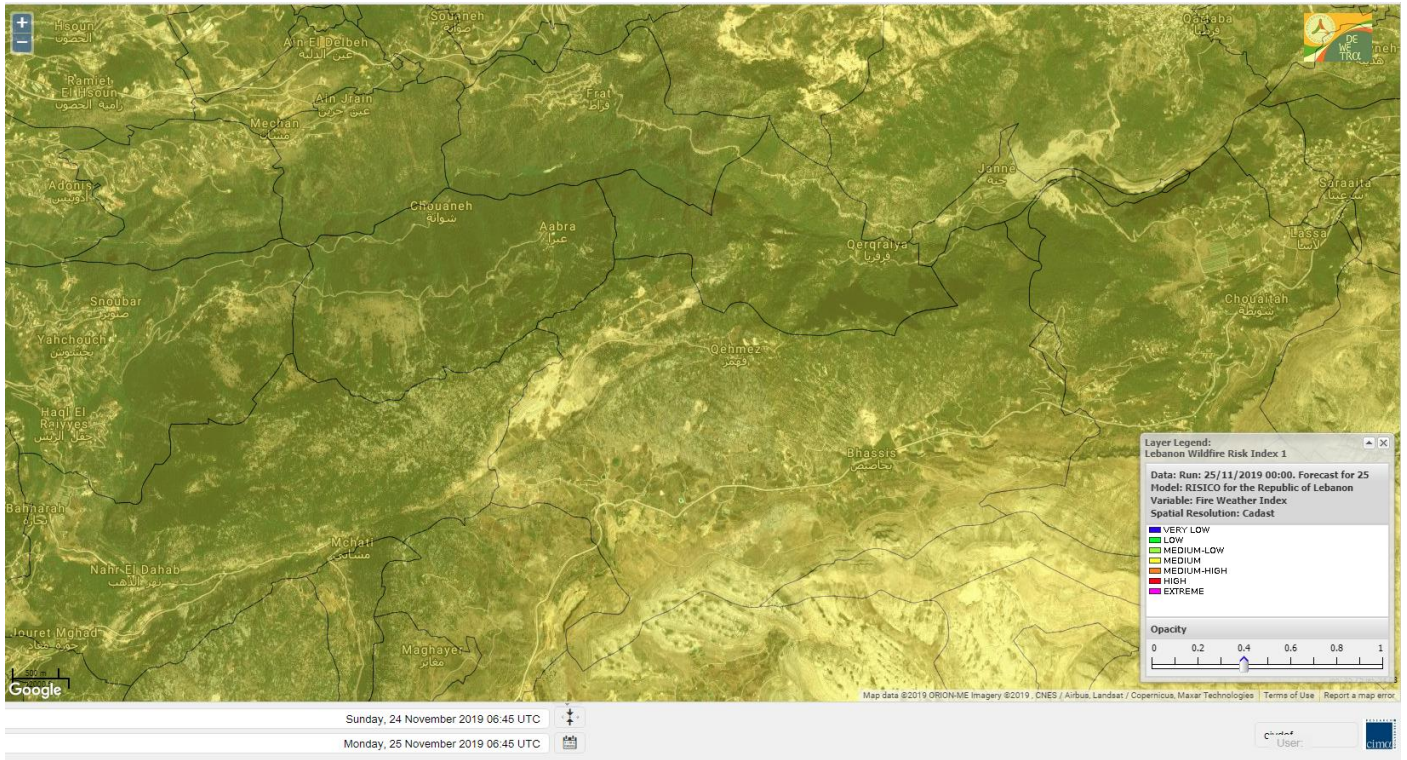

Jabal Moussa Reserve Forecast for 25 November 2019