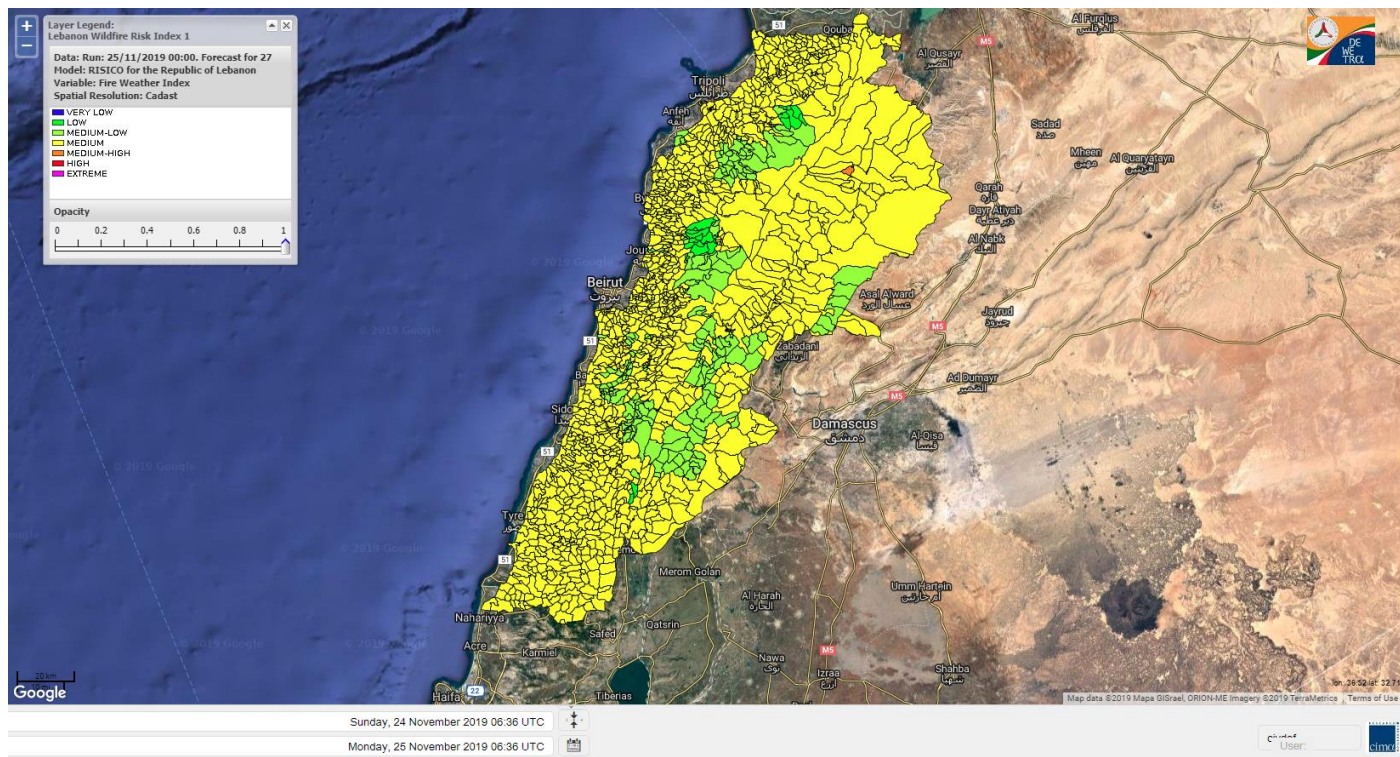

- VERY LOW
- LOW
- MEDIUM-LOW
- MEDIUM
- MEDIUM-HIGH
- HIGH
- EXTREME

Lebanon for 25 November 2019

Lebanon for 26 November 2019

Lebanon for 27 November 2019

Shouf Biosphere Reserve Forecast for 25 November 2019