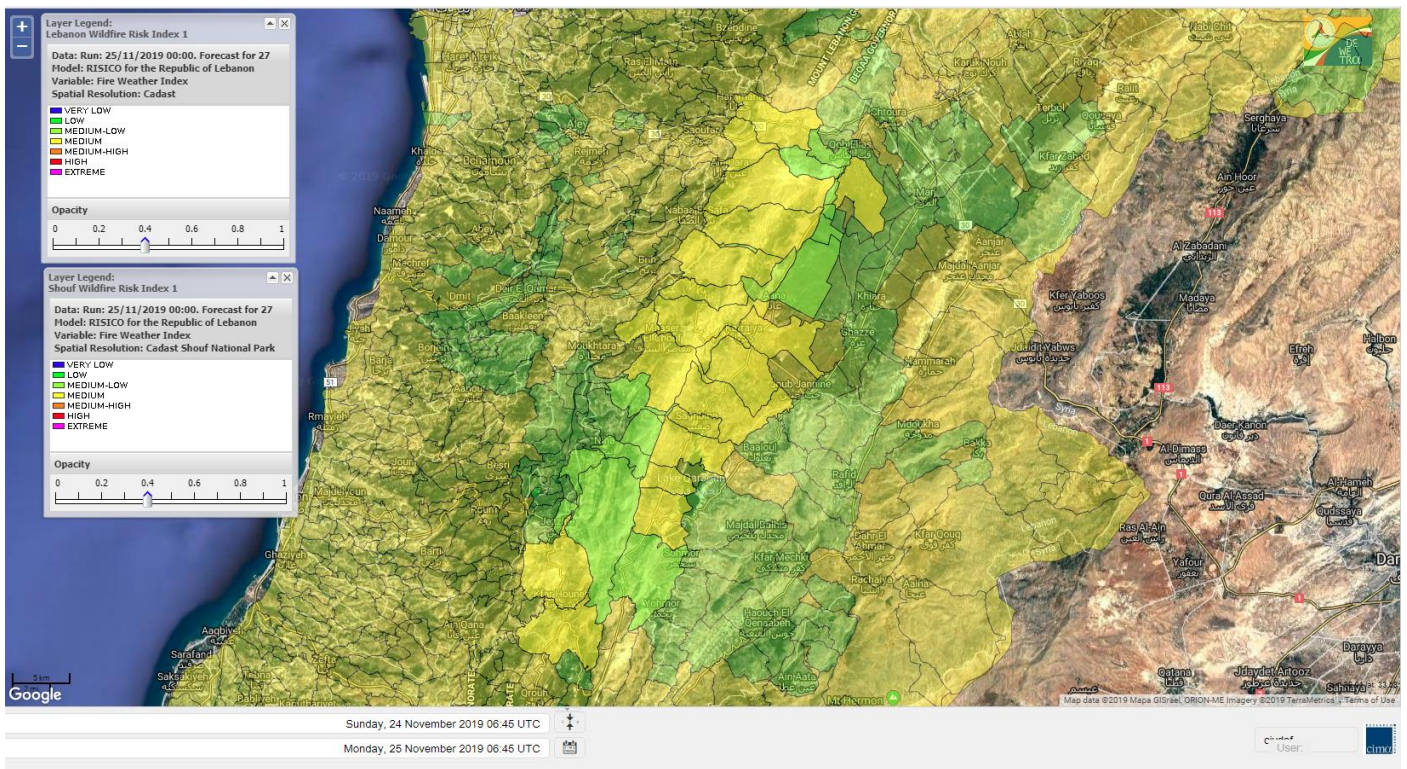

Shouf Biosphere Reserve Forecast for 27 November 2019