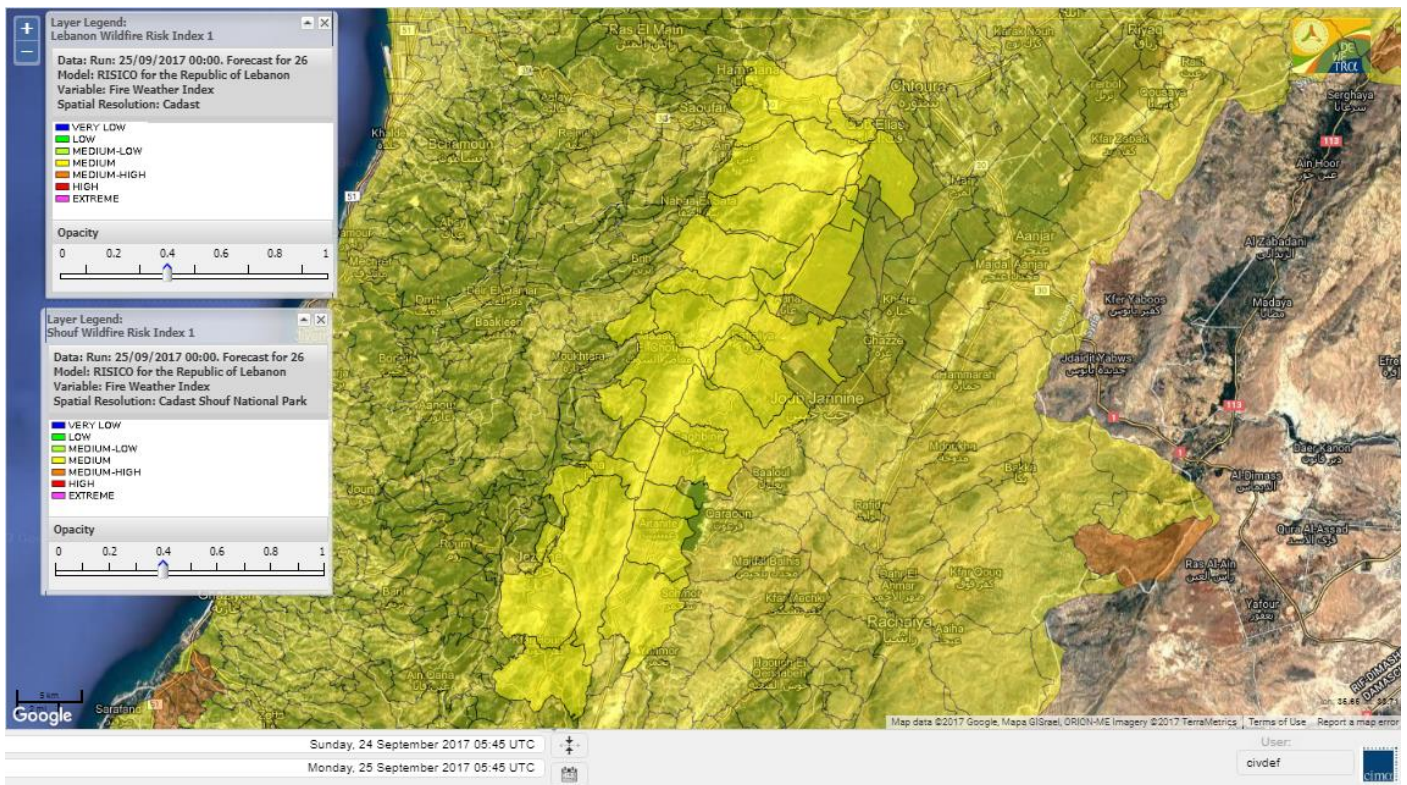

Shouf Biosphere Reserve Forecast for 26 Sep 2017