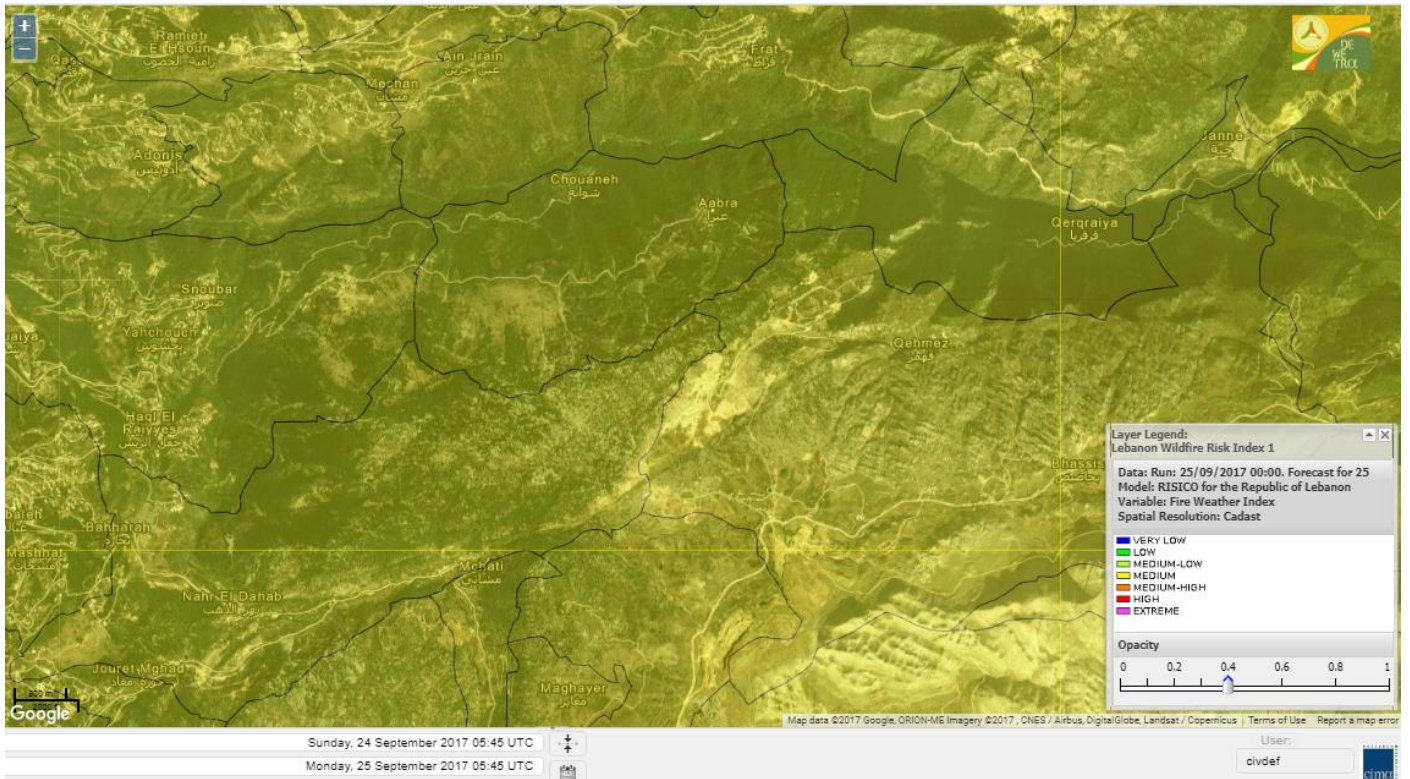

Shouf Biosphere Reserve Forecast for 25 Sep 2017

Shouf Biosphere Reserve Forecast for 26 Sep 2017

Shouf Biosphere Reserve Forecast for 27 Sep 2017

Jabal Moussa Reserve Forecast for 25 Sep 2017

Jabal Moussa Reserve Forecast for 26 Sep 2017