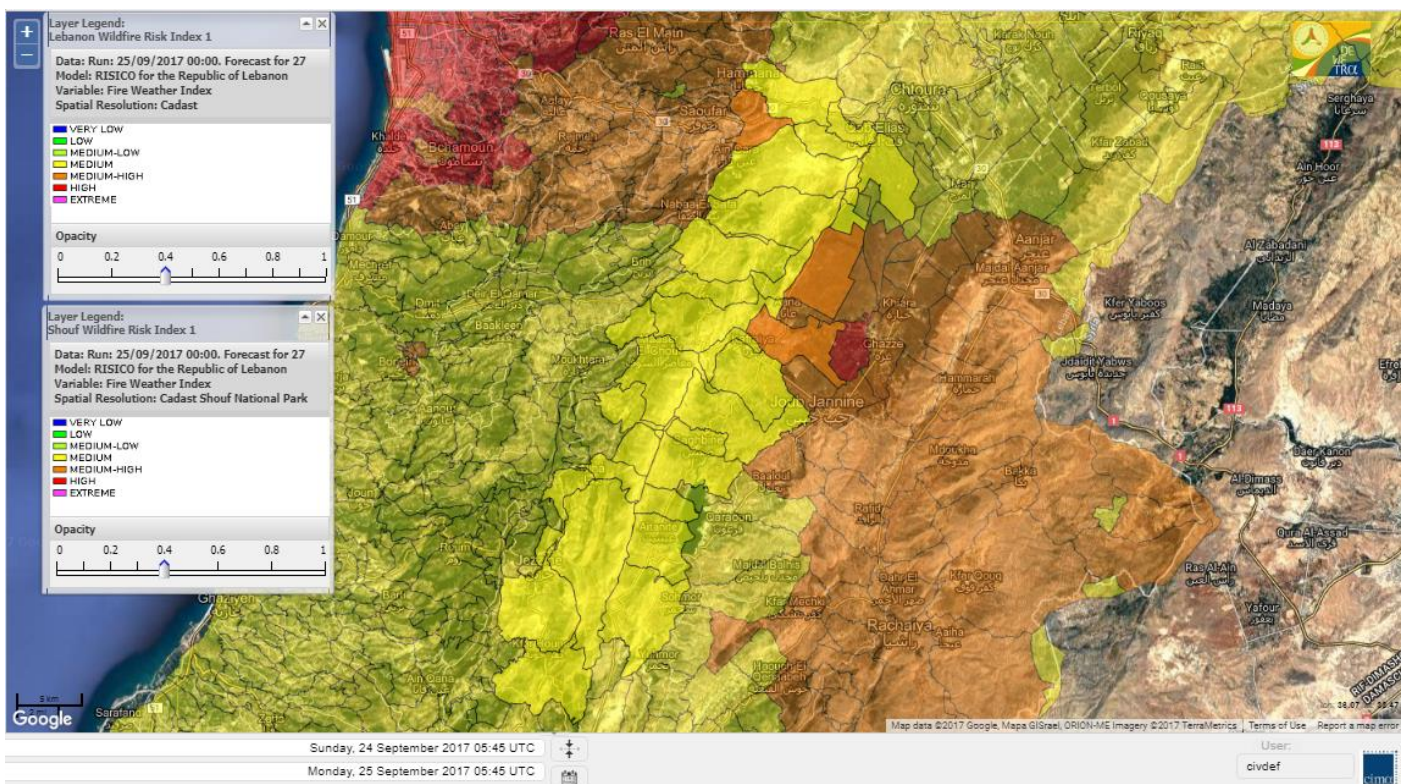

Shouf Biosphere Reserve Forecast for 27 Sep 2017