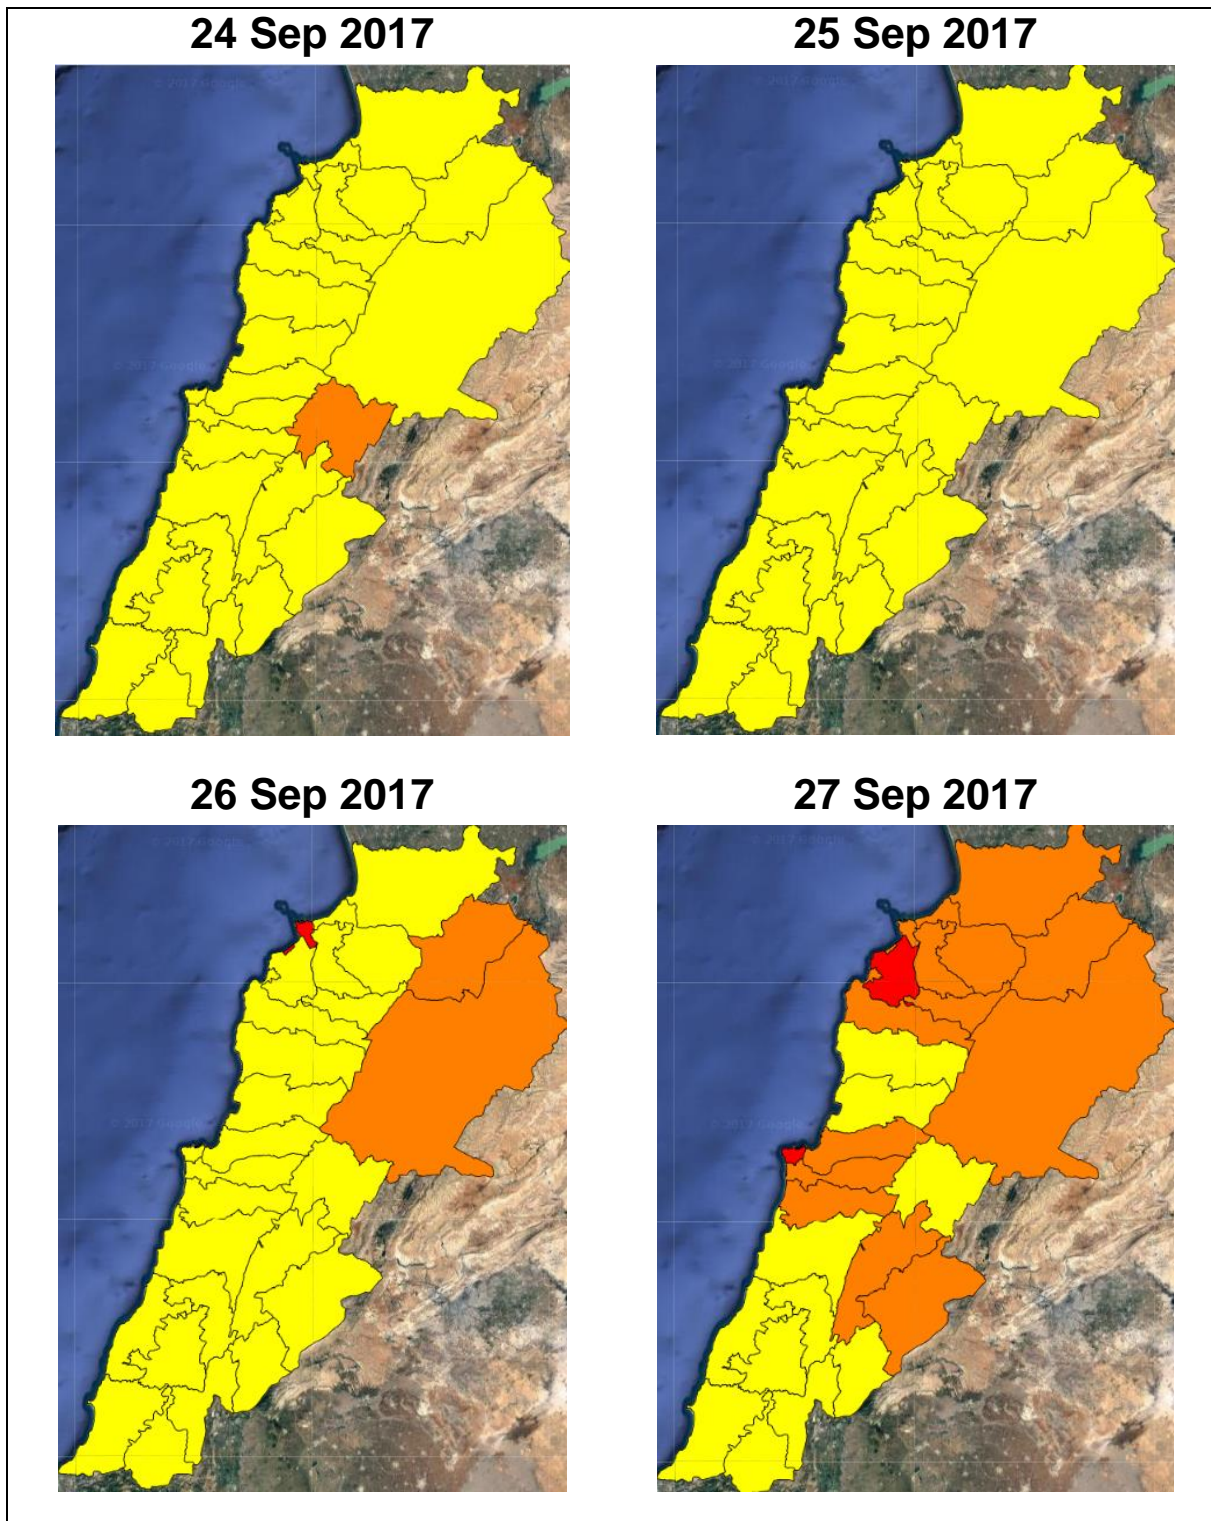

FIRE RISK INDEX

Layer Legend:
Lebanon Wildfire Risk Index 1

Data: Run: 25/09/2017 00:00. Forecast for 25
Model: RISICO for the Republic of Lebanon
Variable: Fire Weather Index
Spatial Resolution: Caza

- VERY LOW
- LOW
- MEDIUM-LOW
- MEDIUM
- MEDIUM-HIGH
- HIGH
- EXTREME