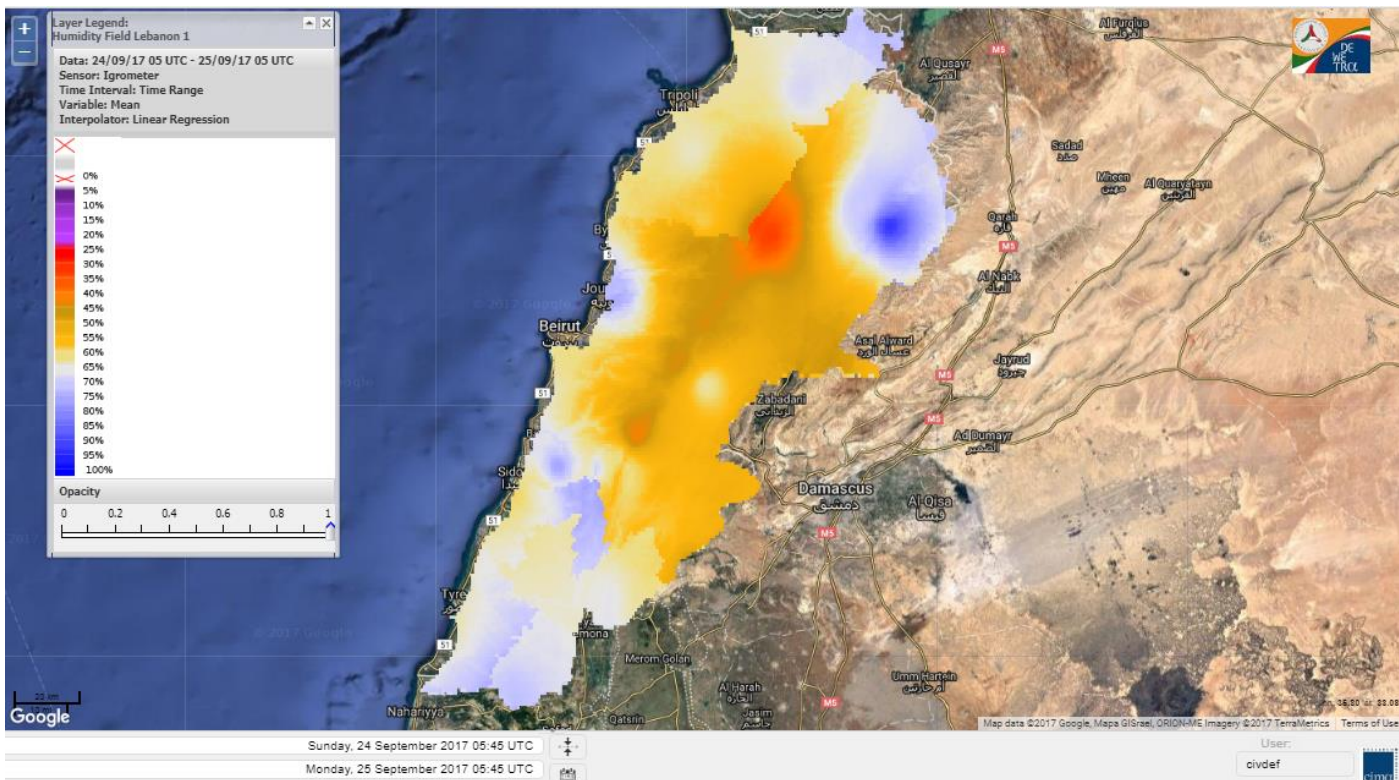

Lebanon humidity for 25 Sep 2017