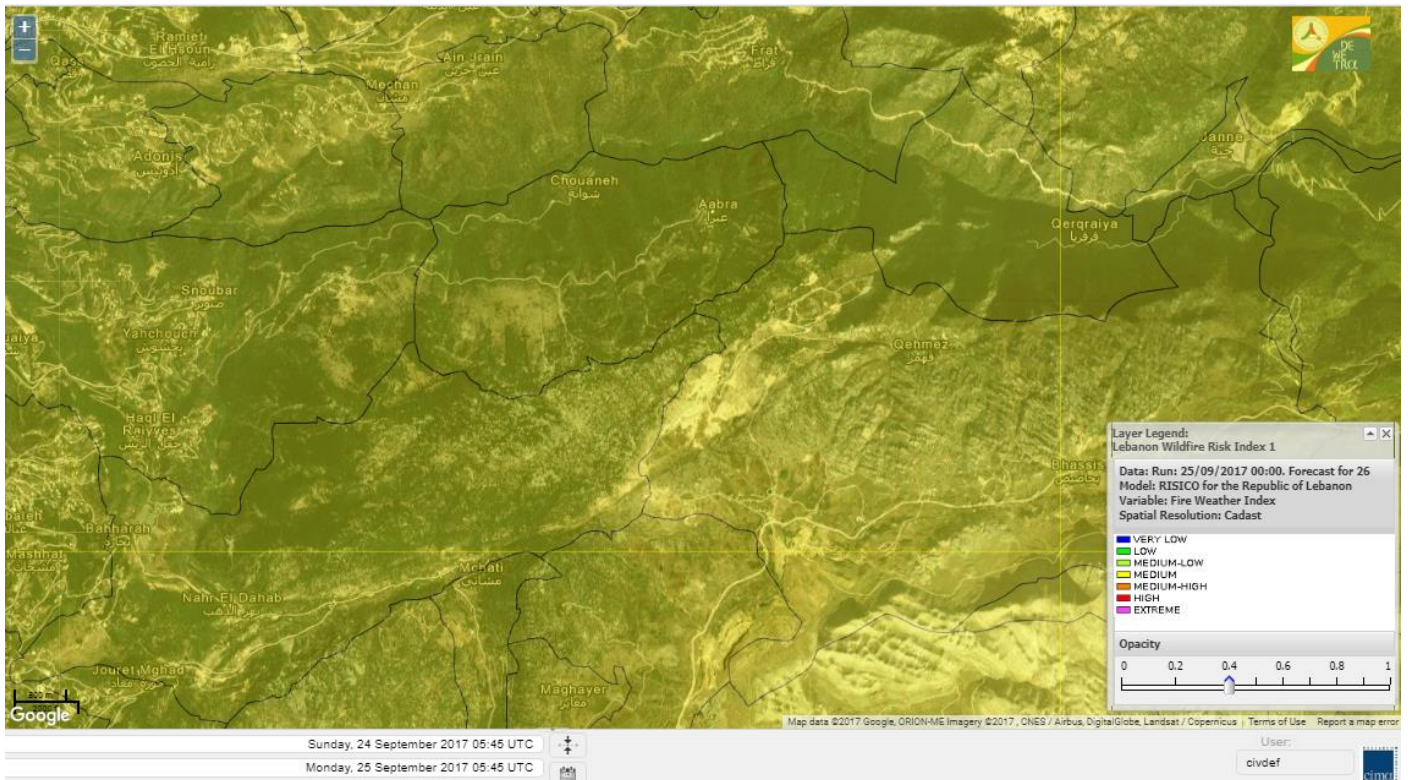

Shouf Biosphere Reserve Forecast for 25 Sep 2017

Shouf Biosphere Reserve Forecast for 26 Sep 2017

Shouf Biosphere Reserve Forecast for 27 Sep 2017

Jabal Moussa Reserve Forecast for 25 Sep 2017

Jabal Moussa Reserve Forecast for 26 Sep 2017