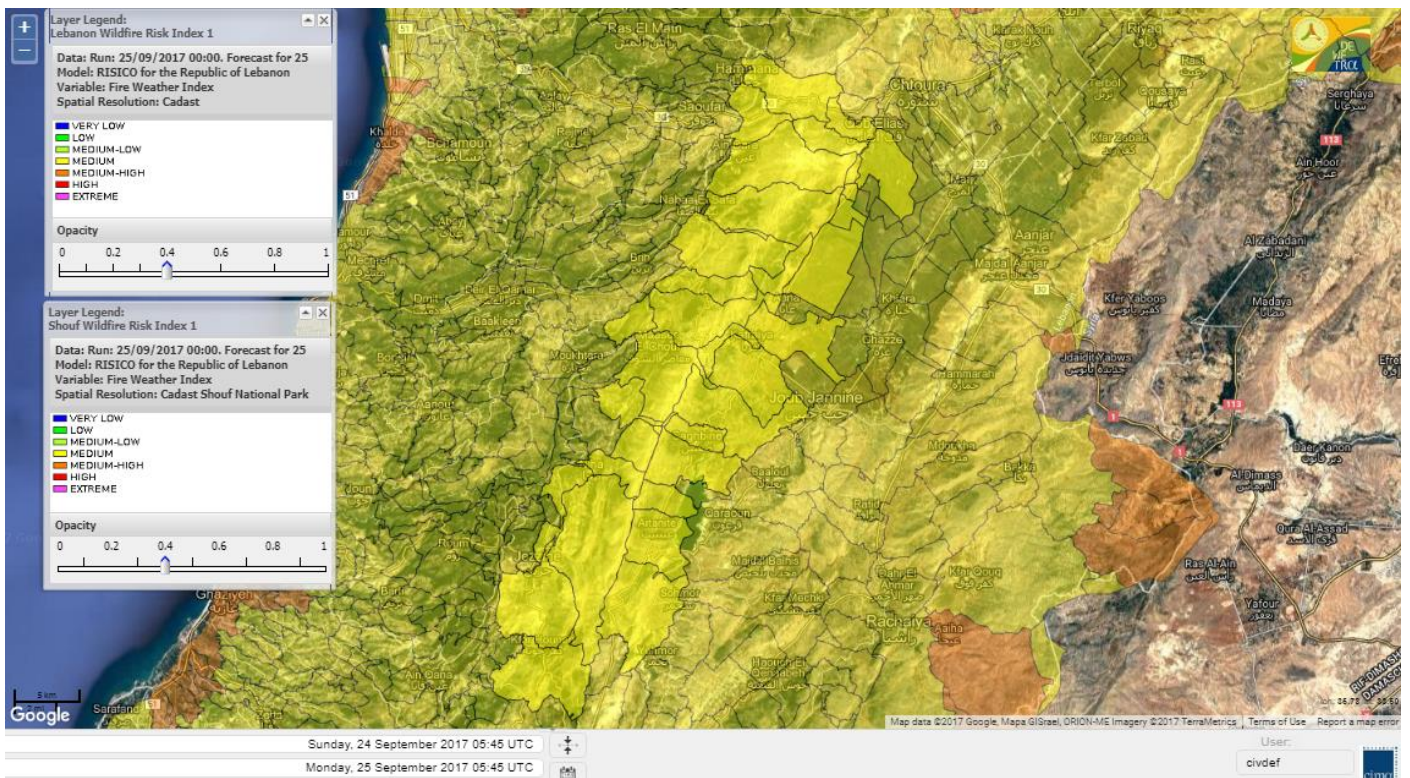

Shouf Biosphere Reserve Forecast for 25 Sep 2017