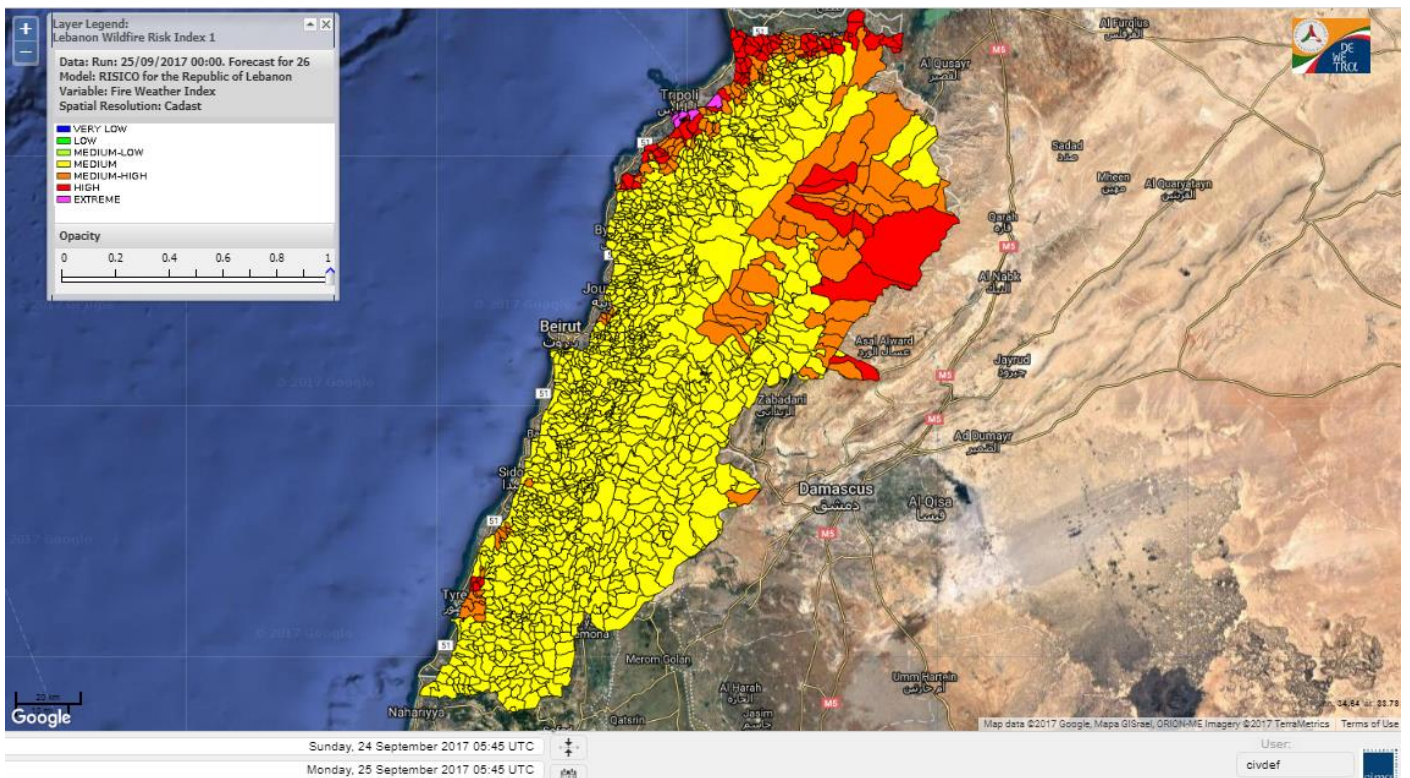

Lebanon for 26 Sep 2017