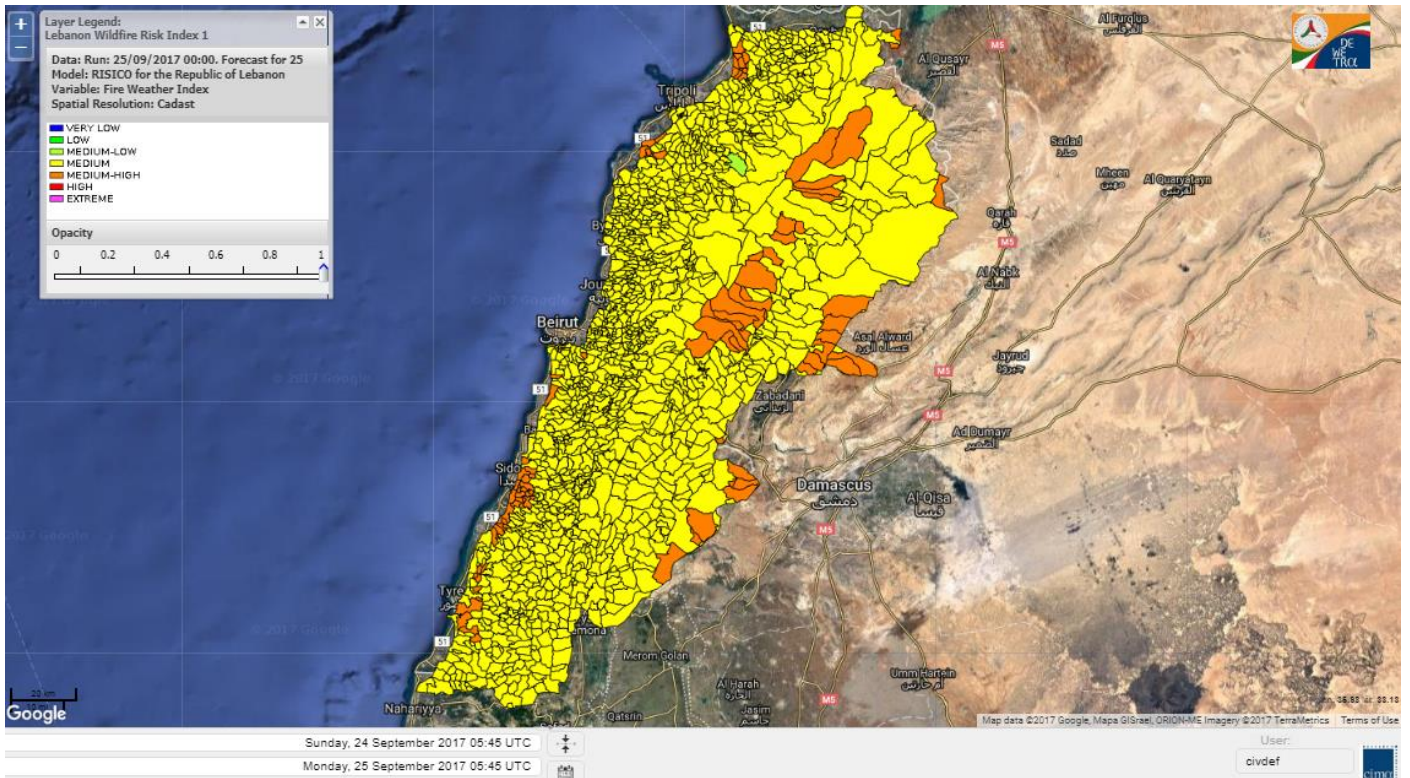

Lebanon for 25 Sep 2017