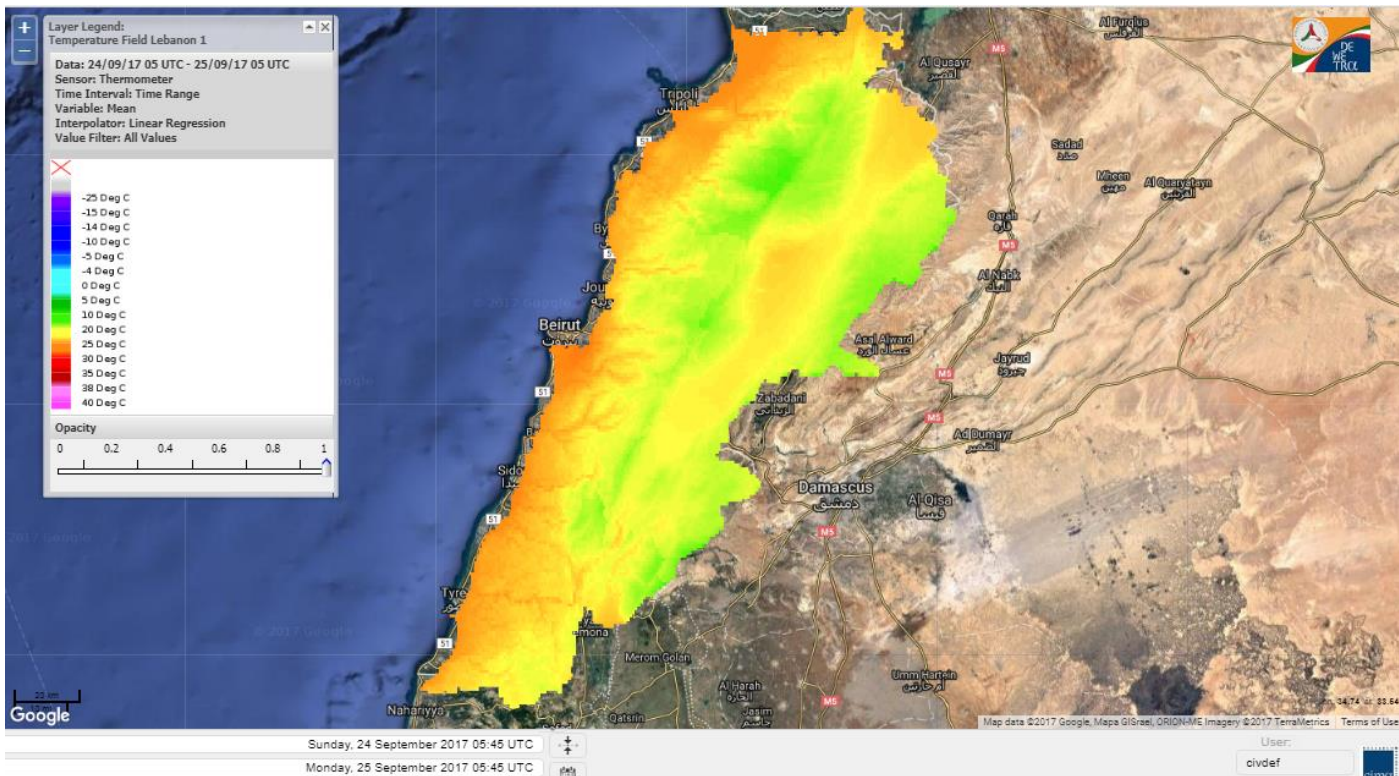

Lebanon temperature for 25 Sep 2017