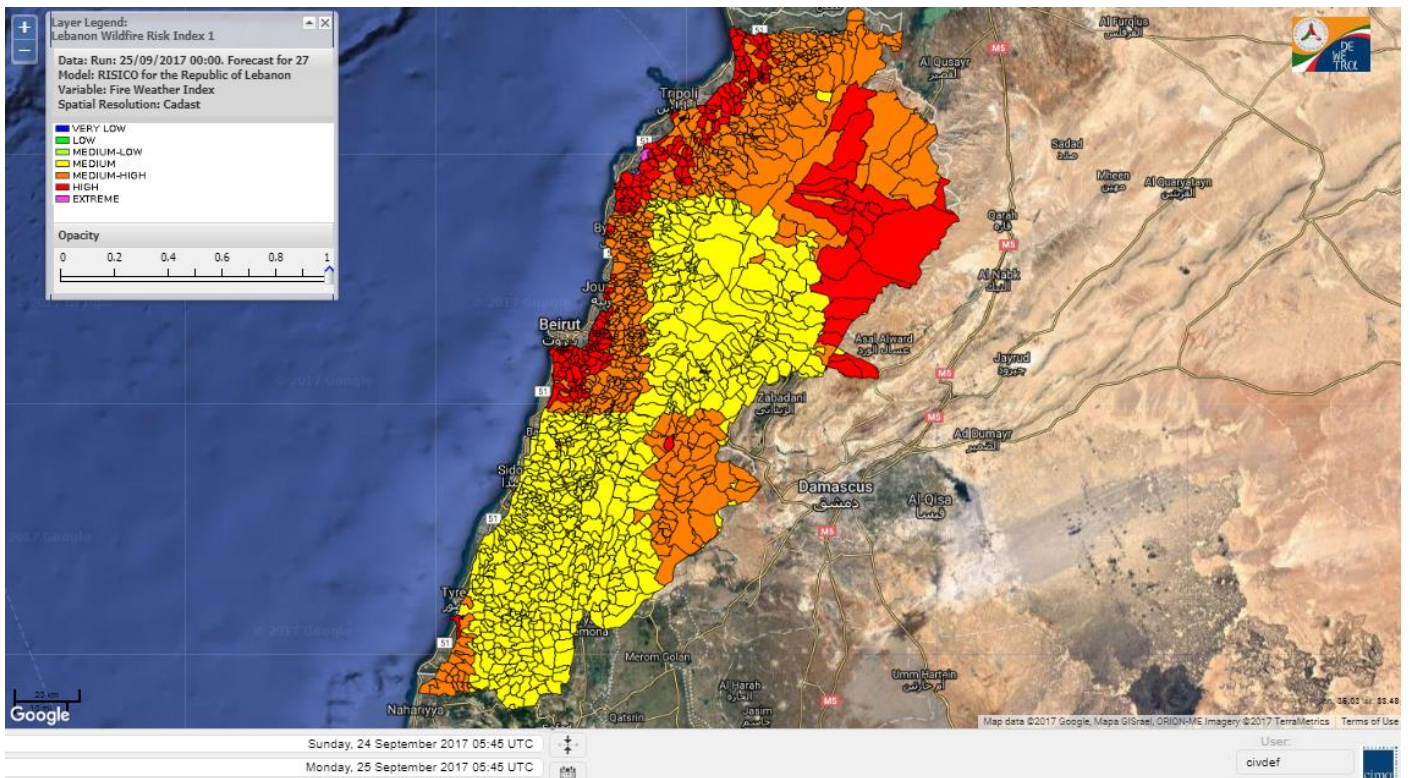

Lebanon for 27 Sep 2017