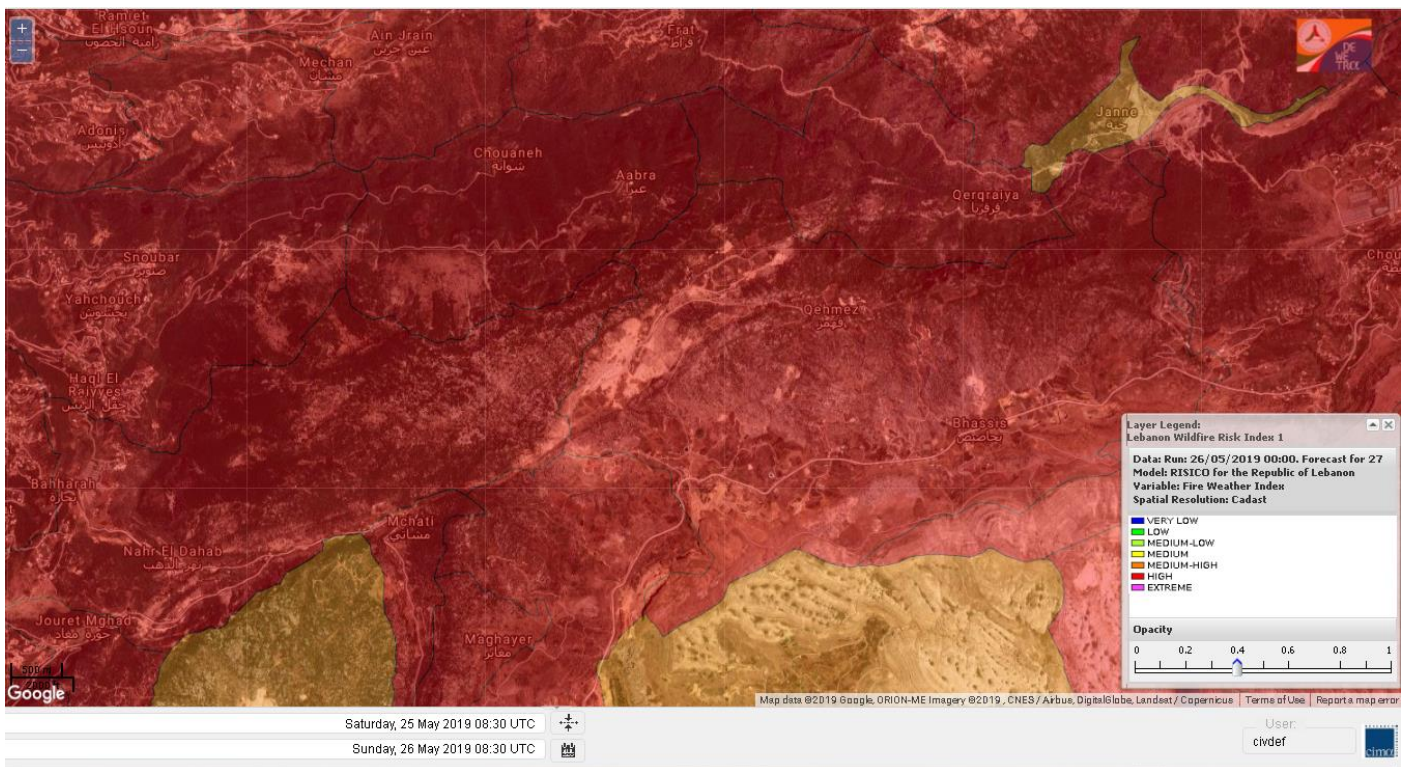

Jabal Moussa Reserve Forecast for 27 May 2019