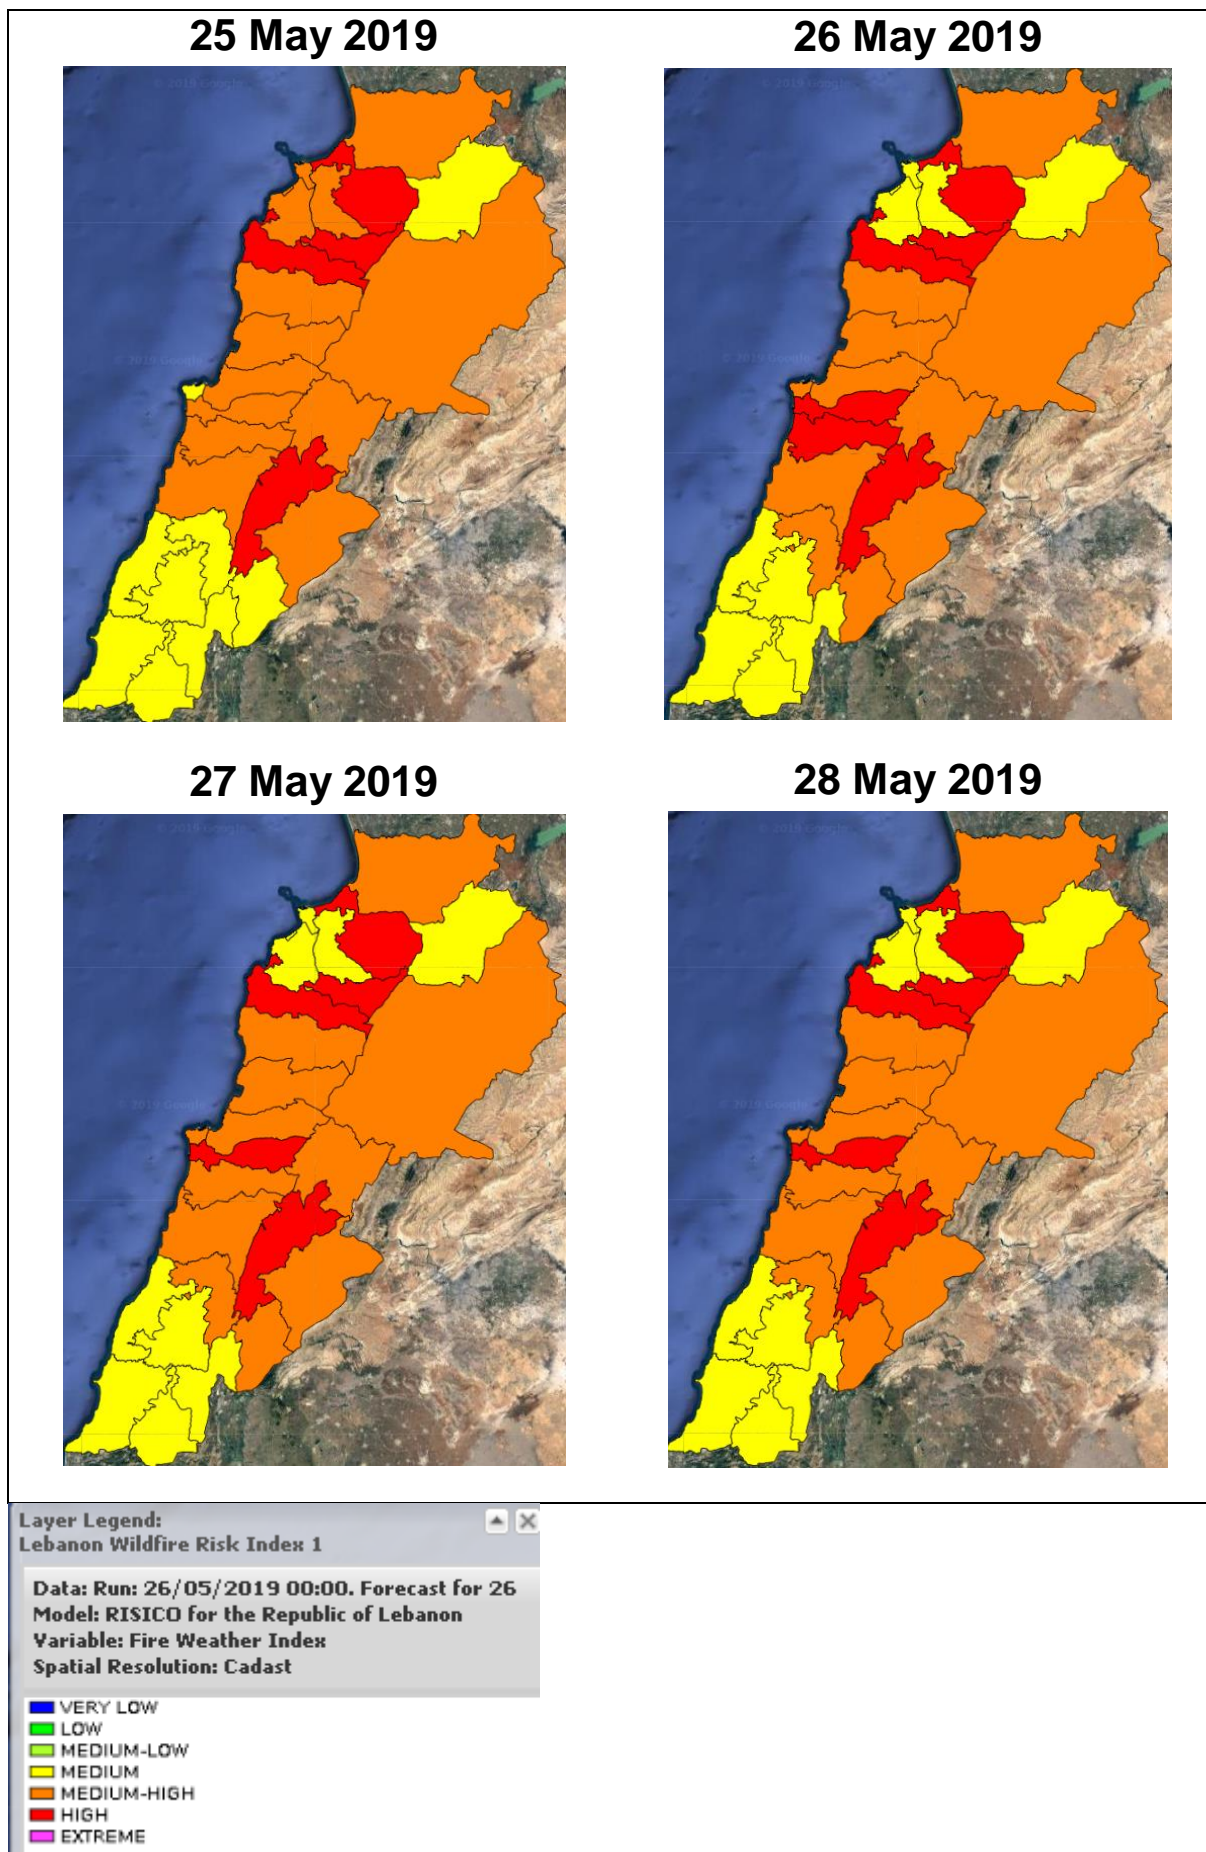

FIRE RISK INDEX