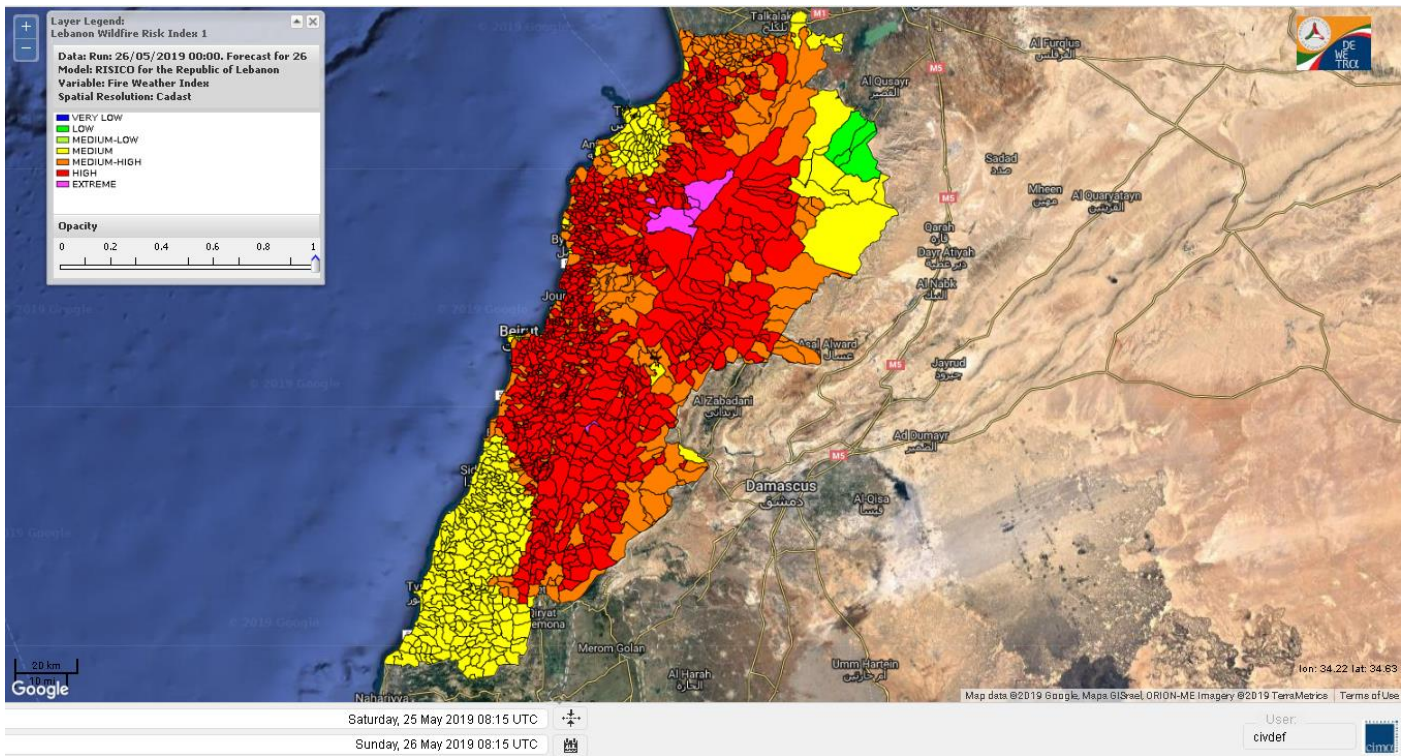

Lebanon for 26 May 2019