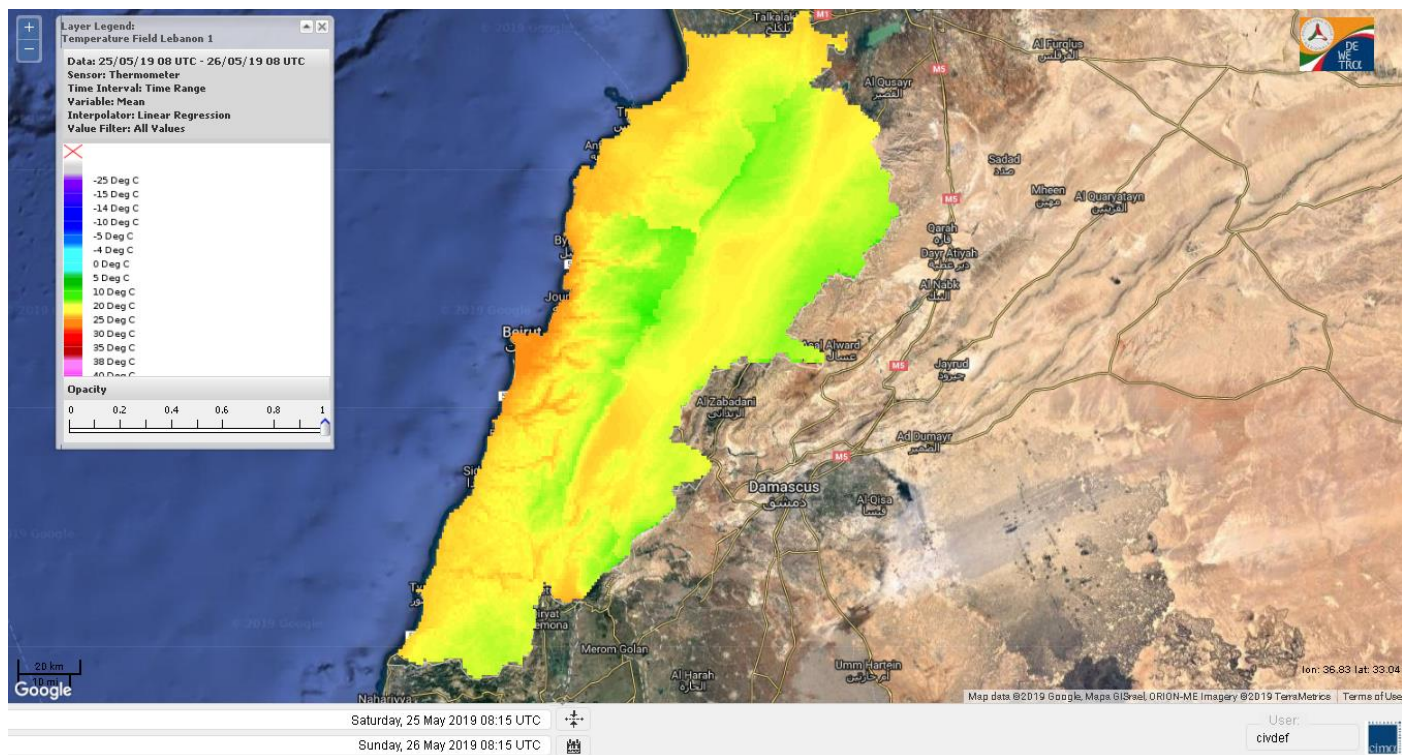

Lebanon temperature for 26 May 2019