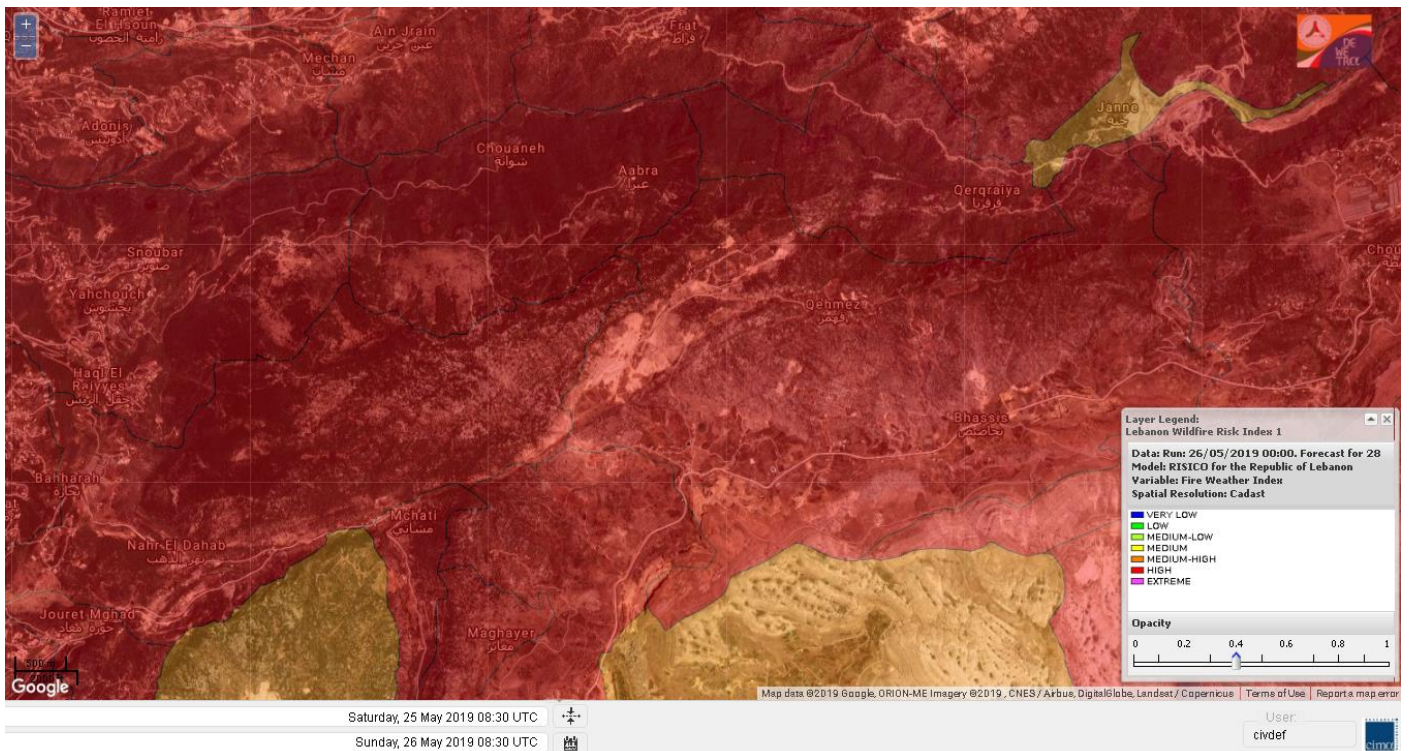

Jabal Moussa Reserve Forecast for 28 May 2019

Weather Beirut

Beyrouth, Lebanon, 33.89°N 35.5°E 40m asl

Forecast	Sun Today	Mon Tomorrow	Tue 5-28	Wed 5-29	Thu 5-30	Fri 5-31	Sat 6-1
7-day weather							
14-day weather							
Current weather	24 °C	26 °C	28 °C	29 °C	30 °C	28 °C	25 °C
Webcams	19 °C	18 °C	20 °C	22 °C	23 °C	21 °C	19 °C
Meteograms	→ 10 km/h	← 10 km/h	← 10 km/h	← 10 km/h	↘ 10 km/h	↘ 14 km/h	↑ 16 km/h
Multimodel	☀ 14h	☀ 8h	☀ 7h	☀ 11h	☀ 12h	☀ 9h	☀ 8h
Detail							
Weather maps							
Weather maps (New)							
Special	👤 Temperature (°C)						
Archive / Climate	👤 Temperature felt (°C)						
history+	👤 Wind direction						
Products	🚩 Wind speed (km/h)						
Widget	💧 Precipitation (mm/3h)						
	🌧 Precipitation probability						
	🕒 Precipitation hourly						
News	🌧 rainSPOT						
Feedback	Precipitation distribution within 35 km						

Monday	02⁰⁰	05⁰⁰	08⁰⁰	11⁰⁰	14⁰⁰	17⁰⁰	20⁰⁰	23⁰⁰
19°	18°	21°	24°	26°	25°	23°	22°	
19°	17°	22°	27°	29°	27°	27°	23°	
↘ ESE	← E	↗ SSW	→ W	→ W	→ W	← E	← E	
6-7	6-8	4-10	8-13	10-13	10-11	6-8	6-7	
-	-	-	-	-	-	-	-	
0%	0%	0%	0%	0%	0%	0%	0%