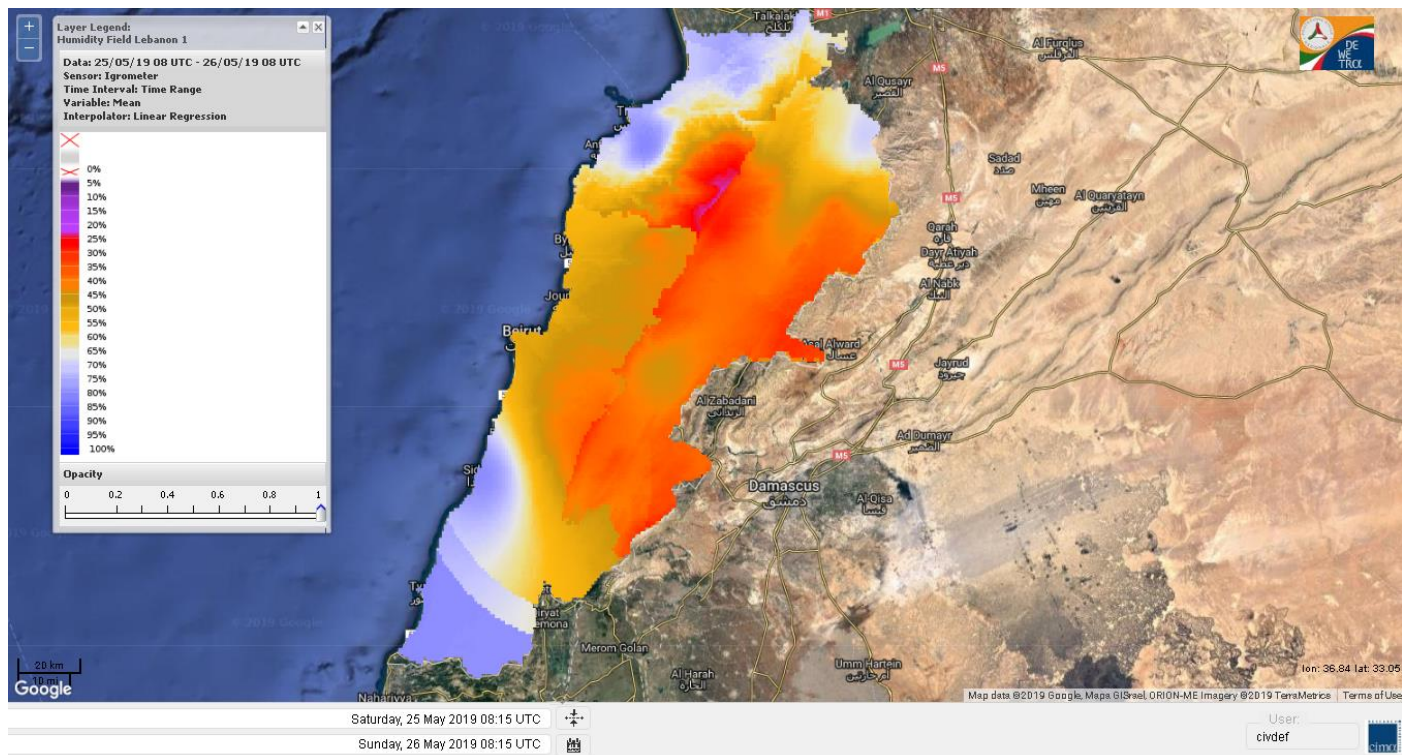

Lebanon humidity for 26 May 2019