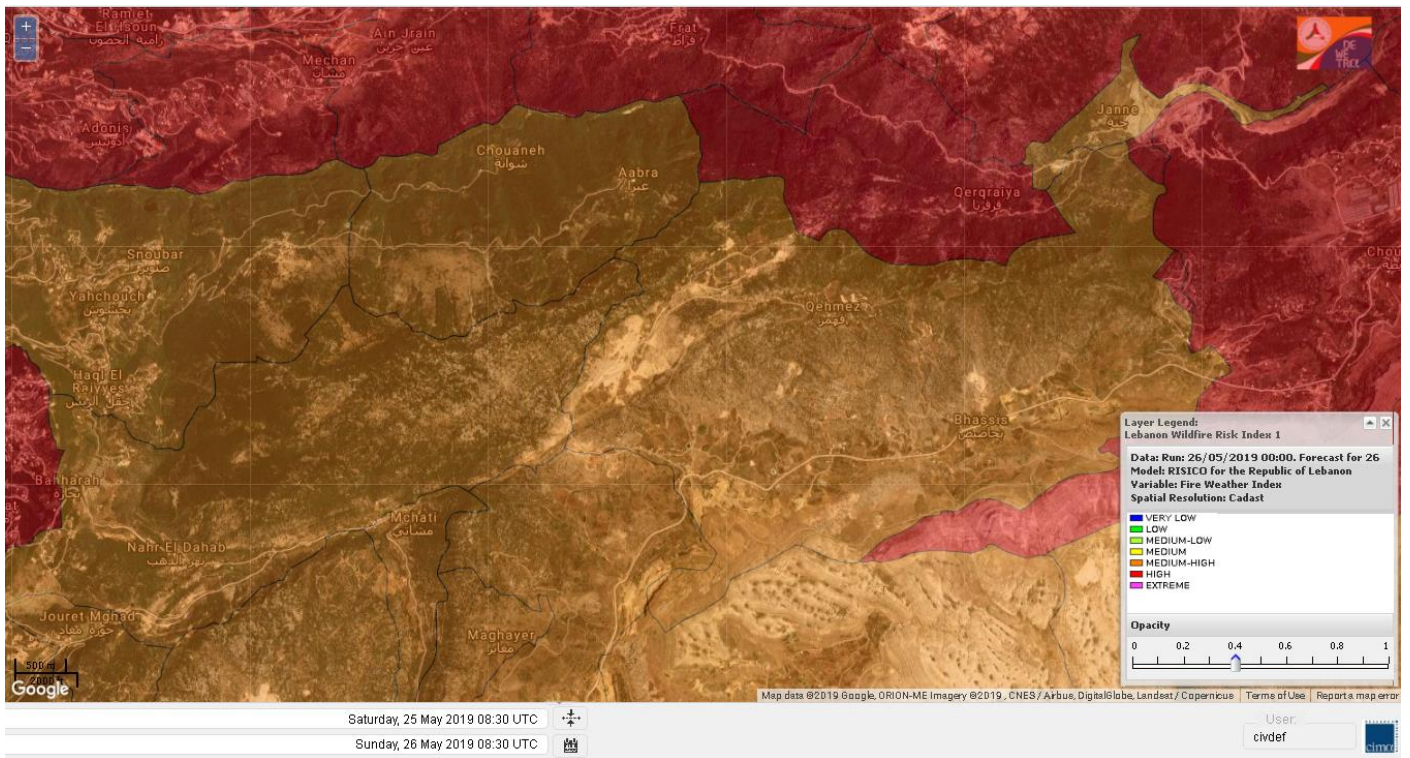

Jabal Moussa Reserve Forecast for 26 May 2019