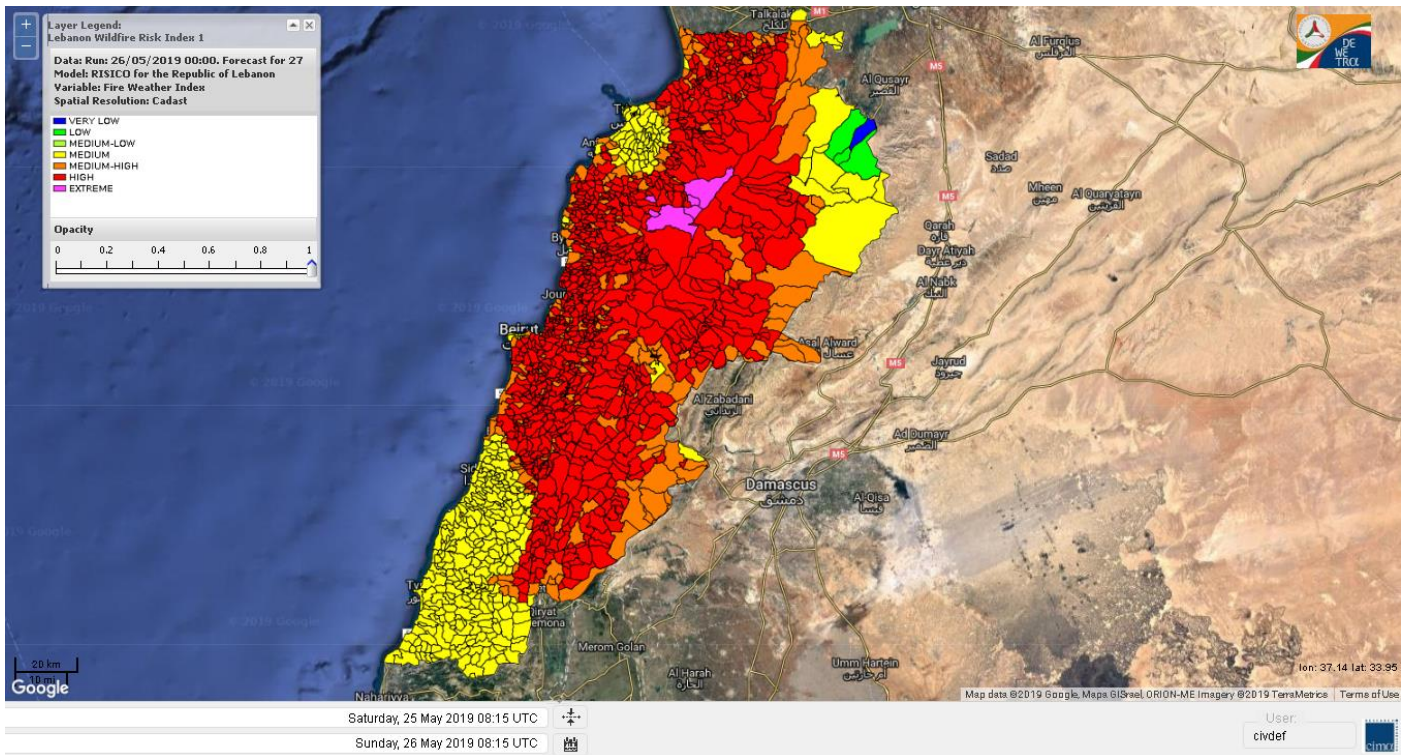

Lebanon for 27 May 2019