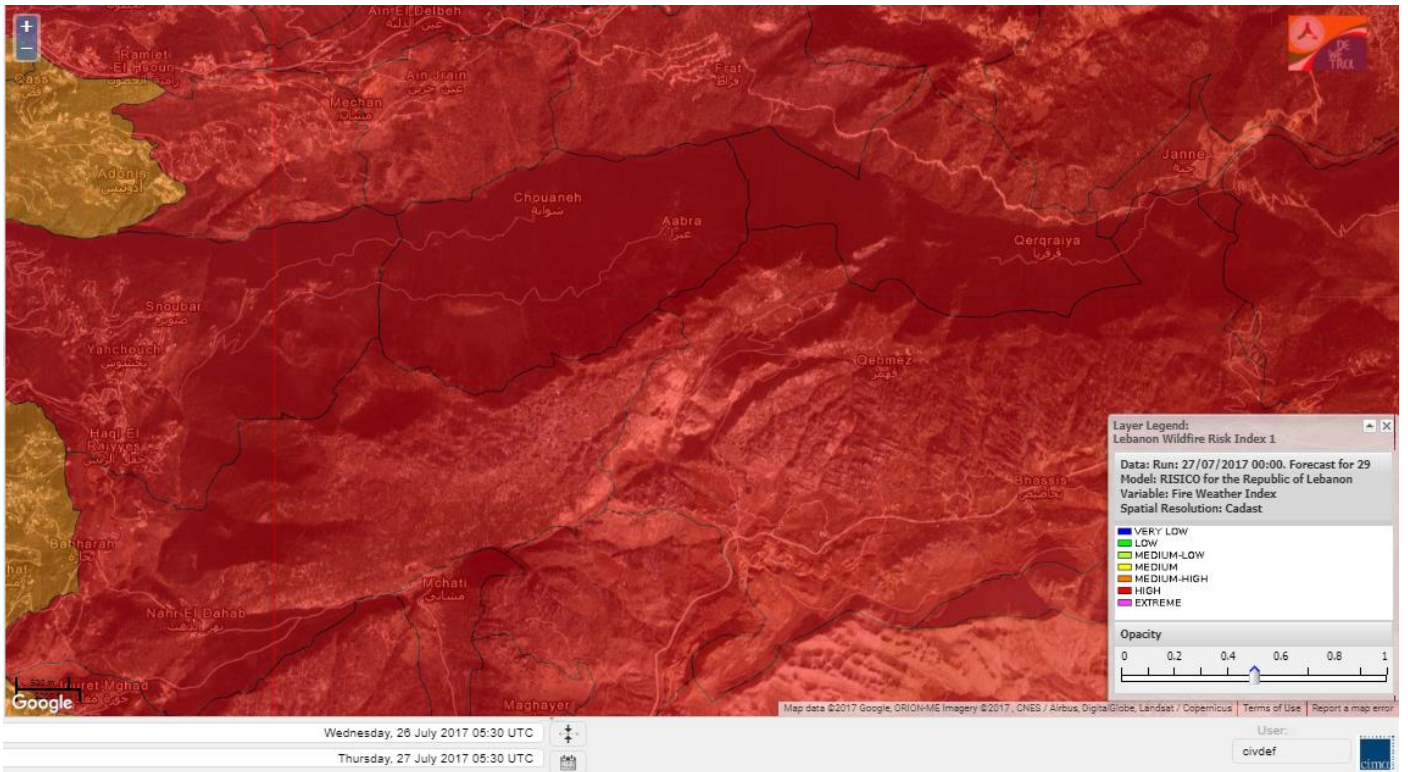

Jabal Moussa Reserve Forecast for 28 Jul 2017