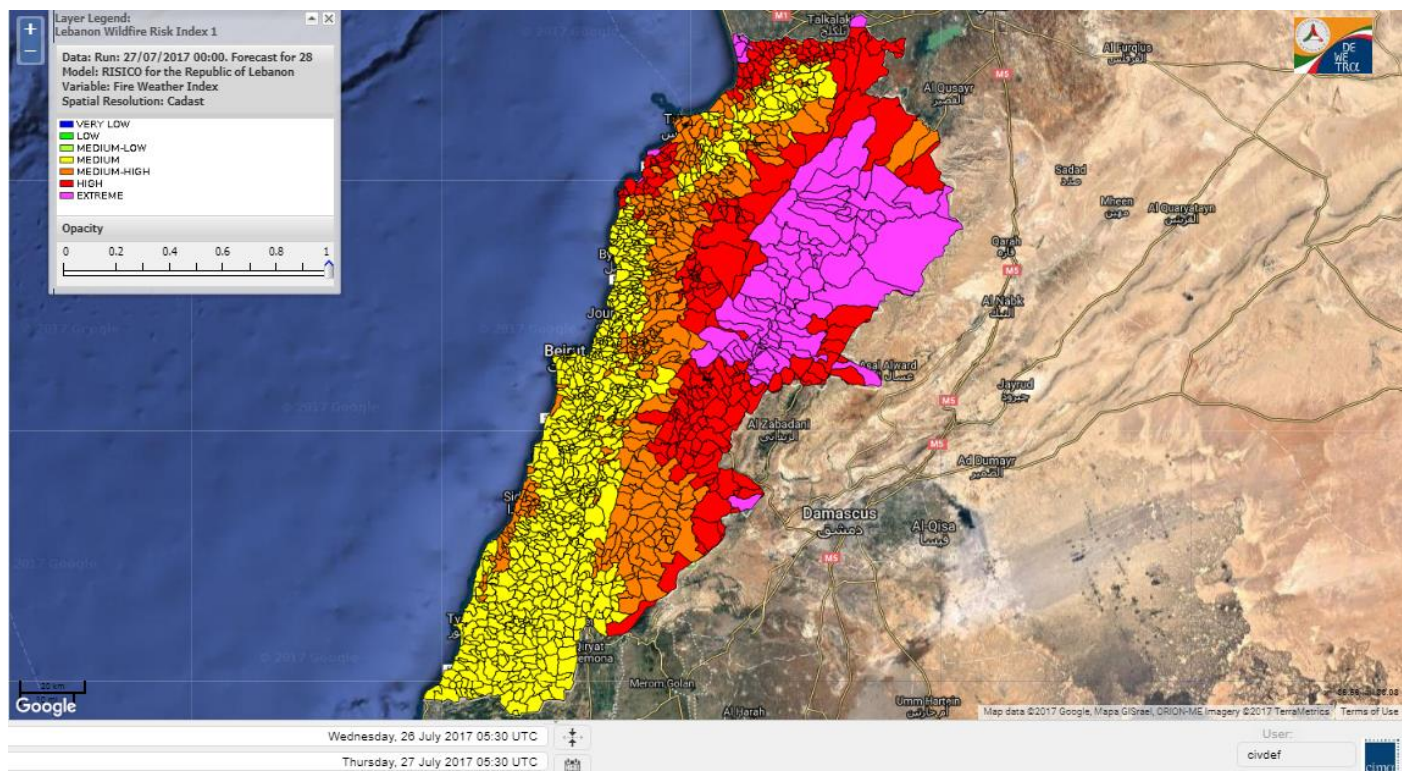

Lebanon for 27 Jul 2017