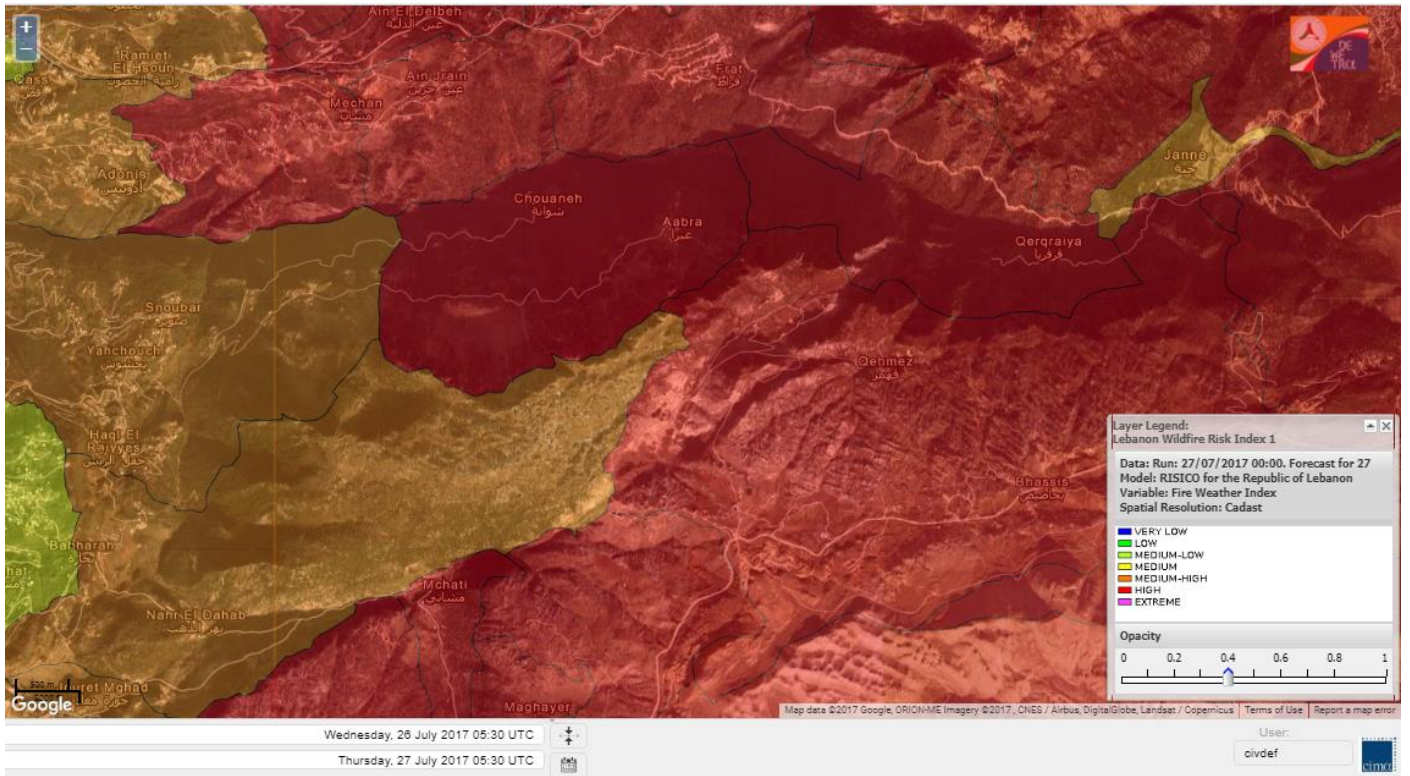

Jabal Moussa Reserve Forecast for 26 Jul 2017