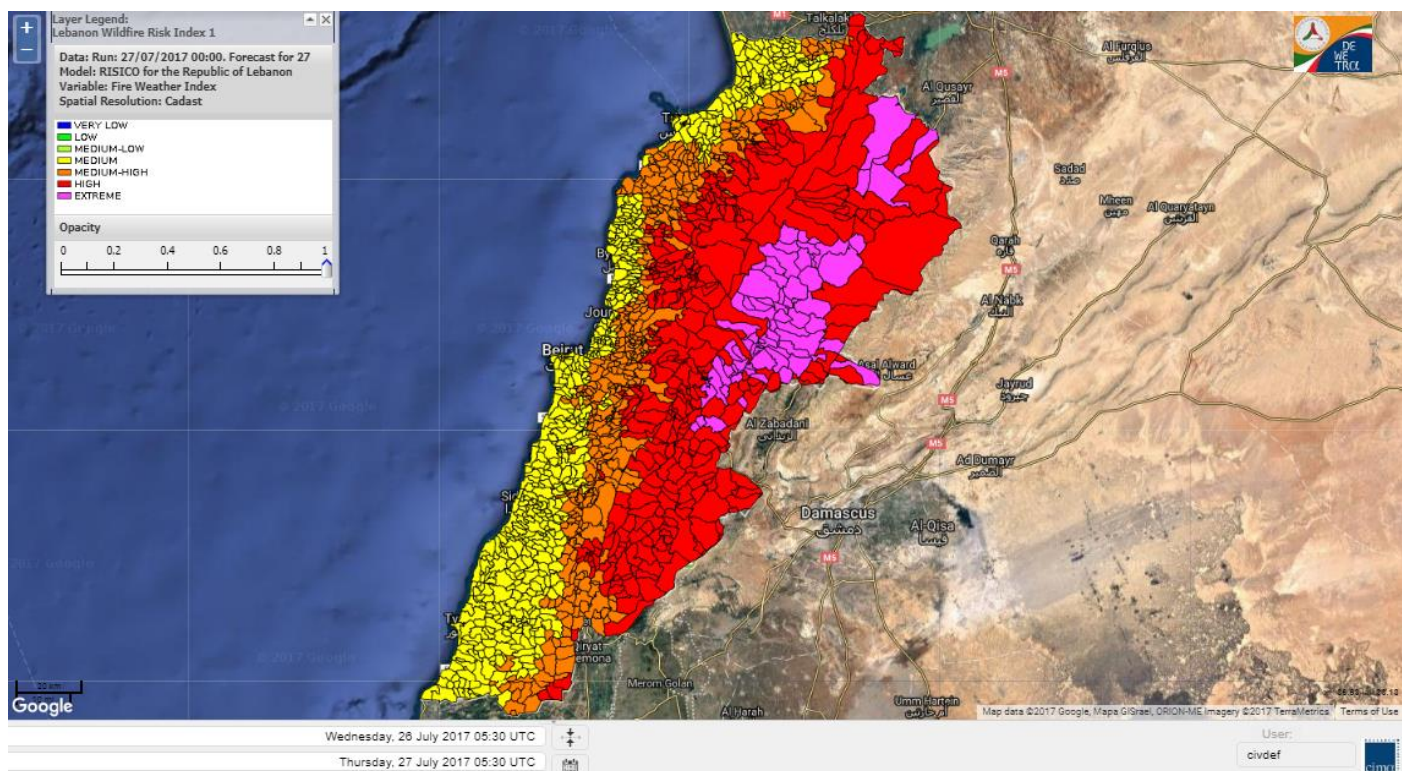

Lebanon for 26 Jul 2017