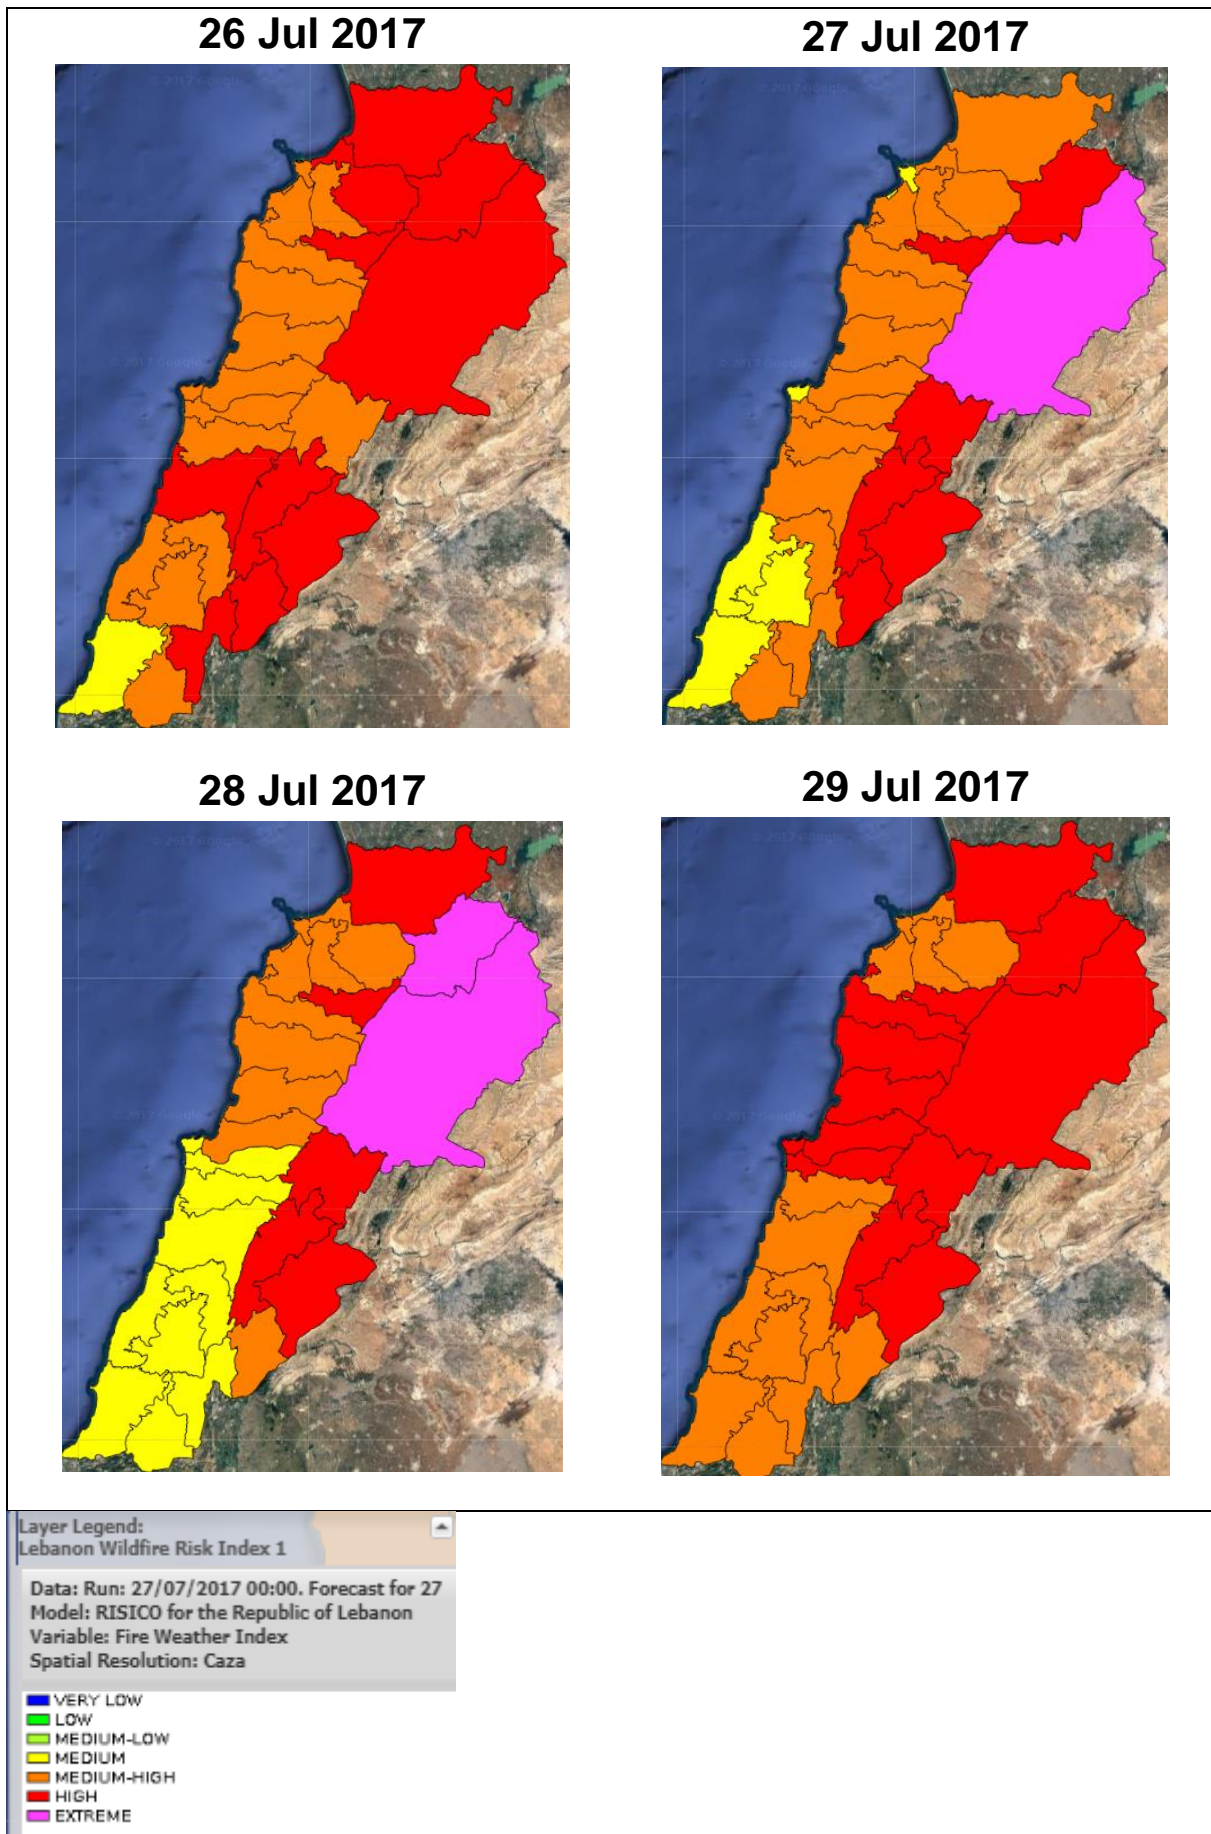

FIRE RISK INDEX