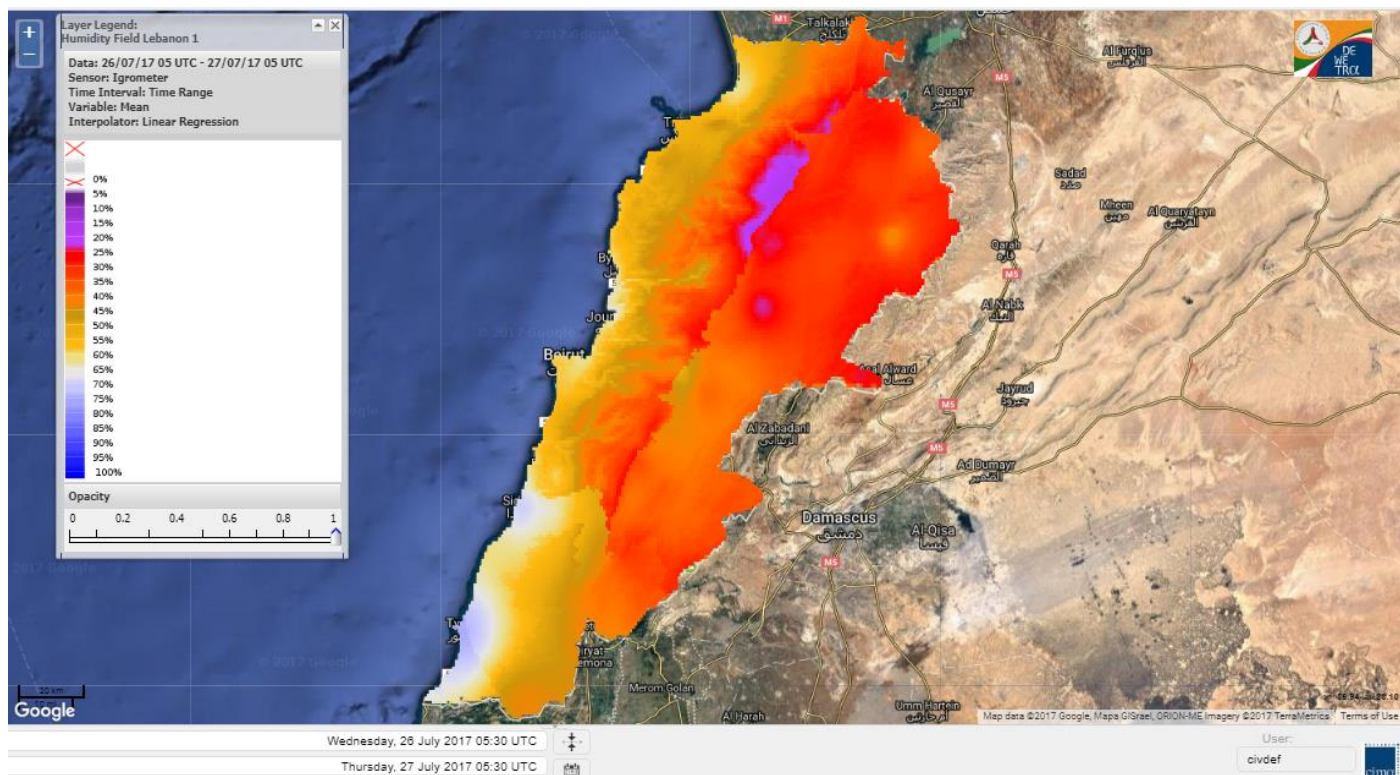

Lebanon humidity for 26 Jul 2017