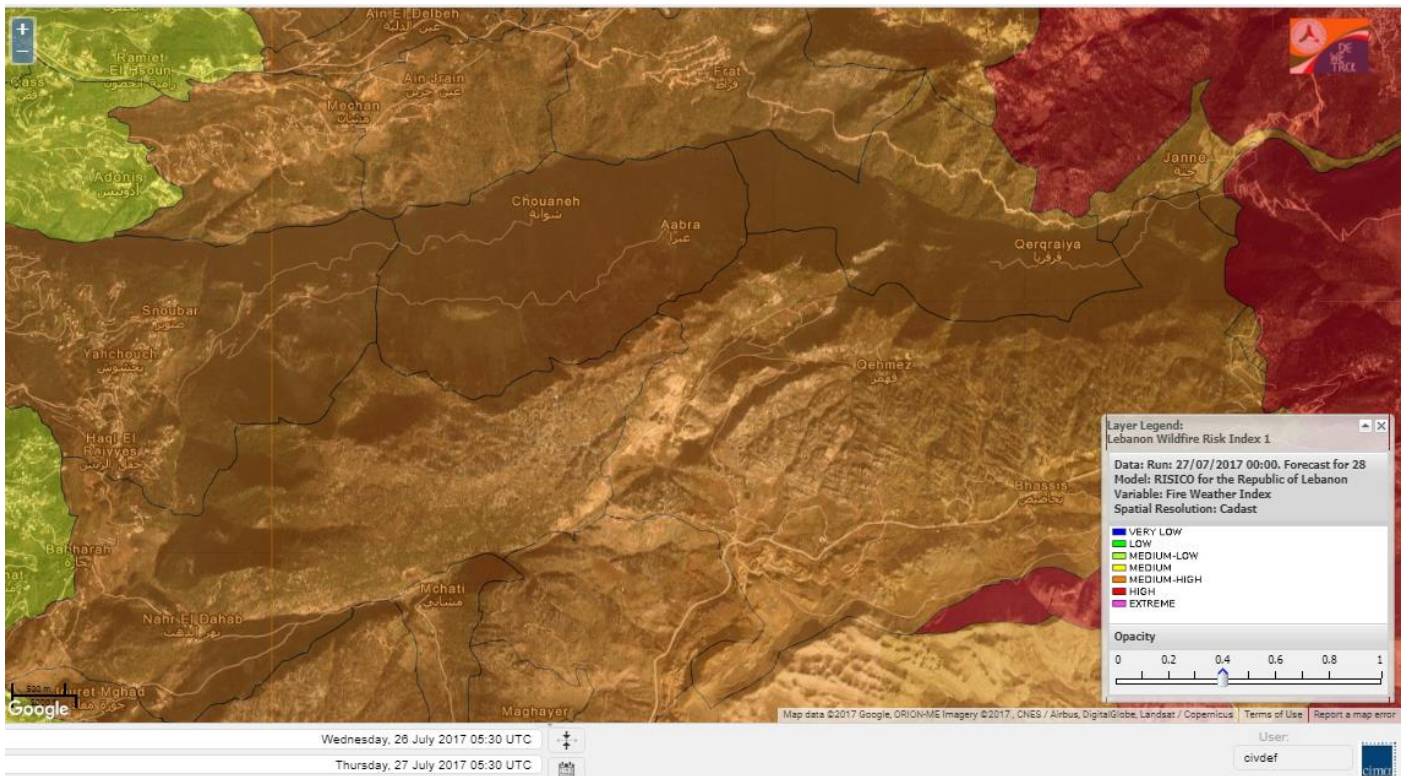

Jabal Moussa Reserve Forecast for 27 Jul 2017