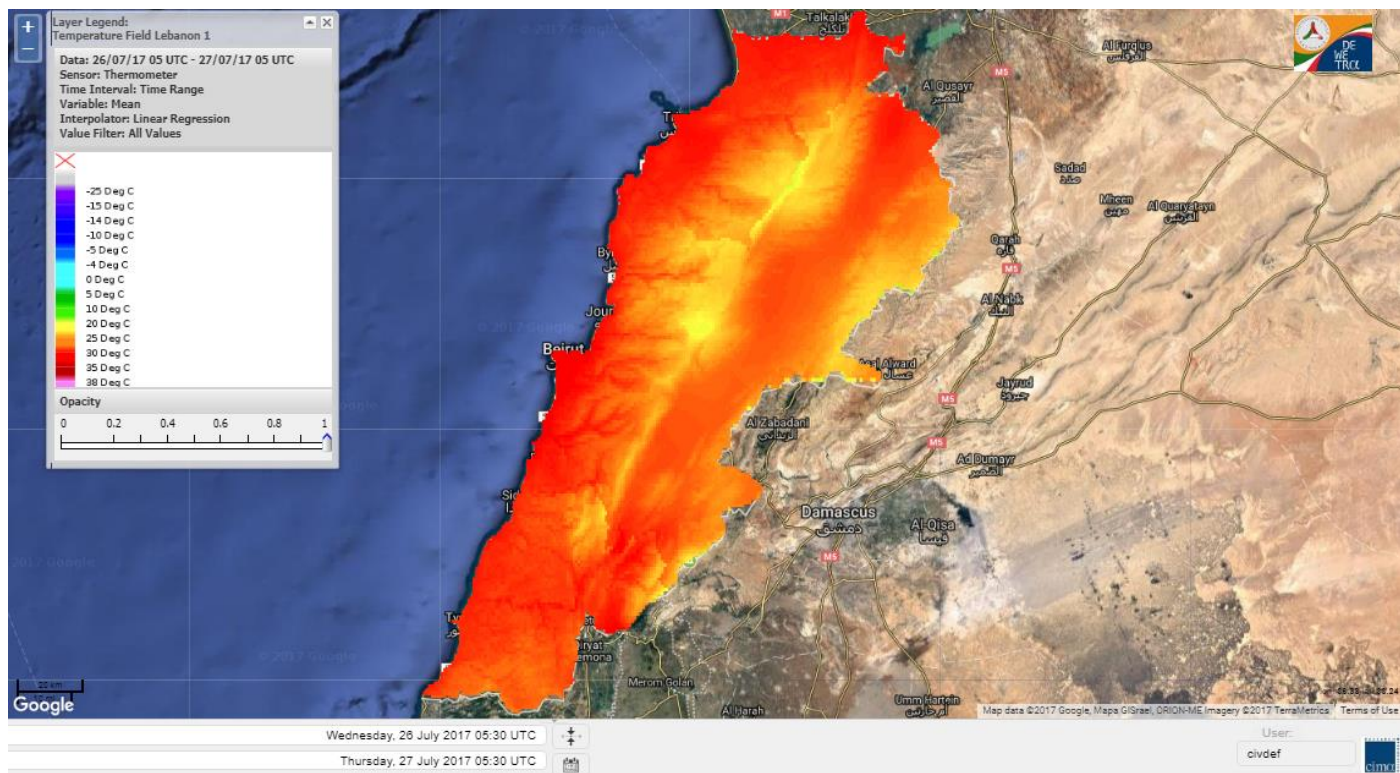

Lebanon temperature for 26 Jul 2017