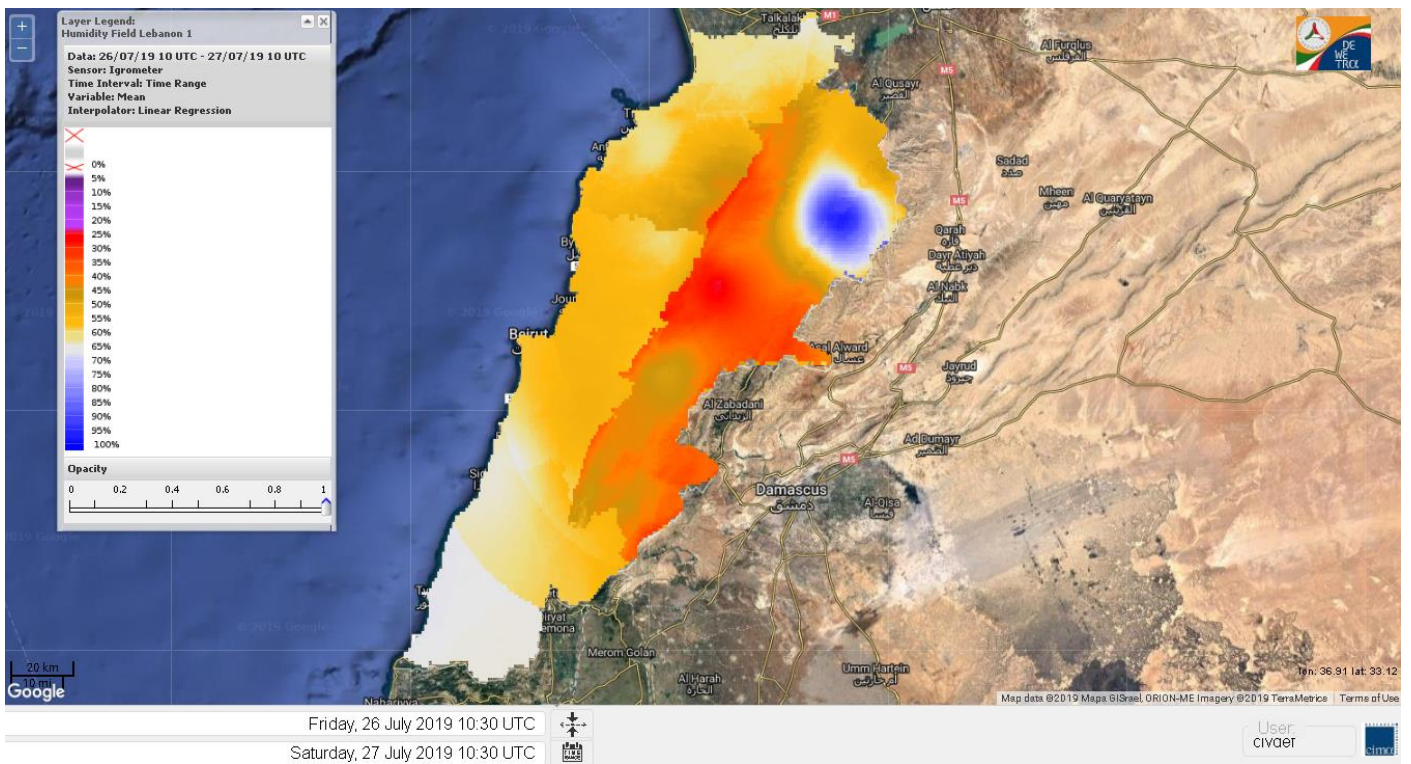

Lebanon humidity for 27 July 2019