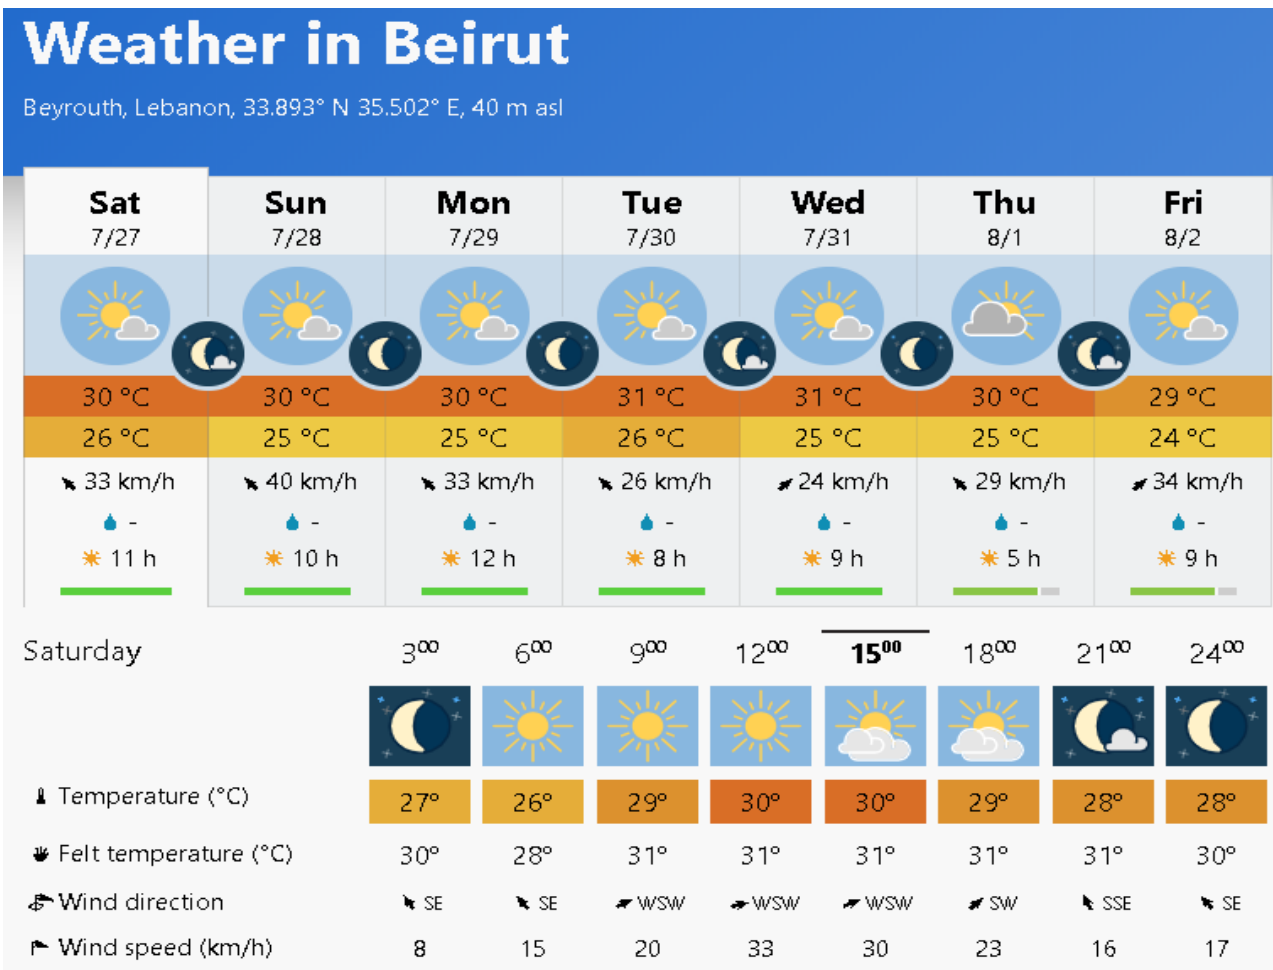

Lebanon for 29 July 2019