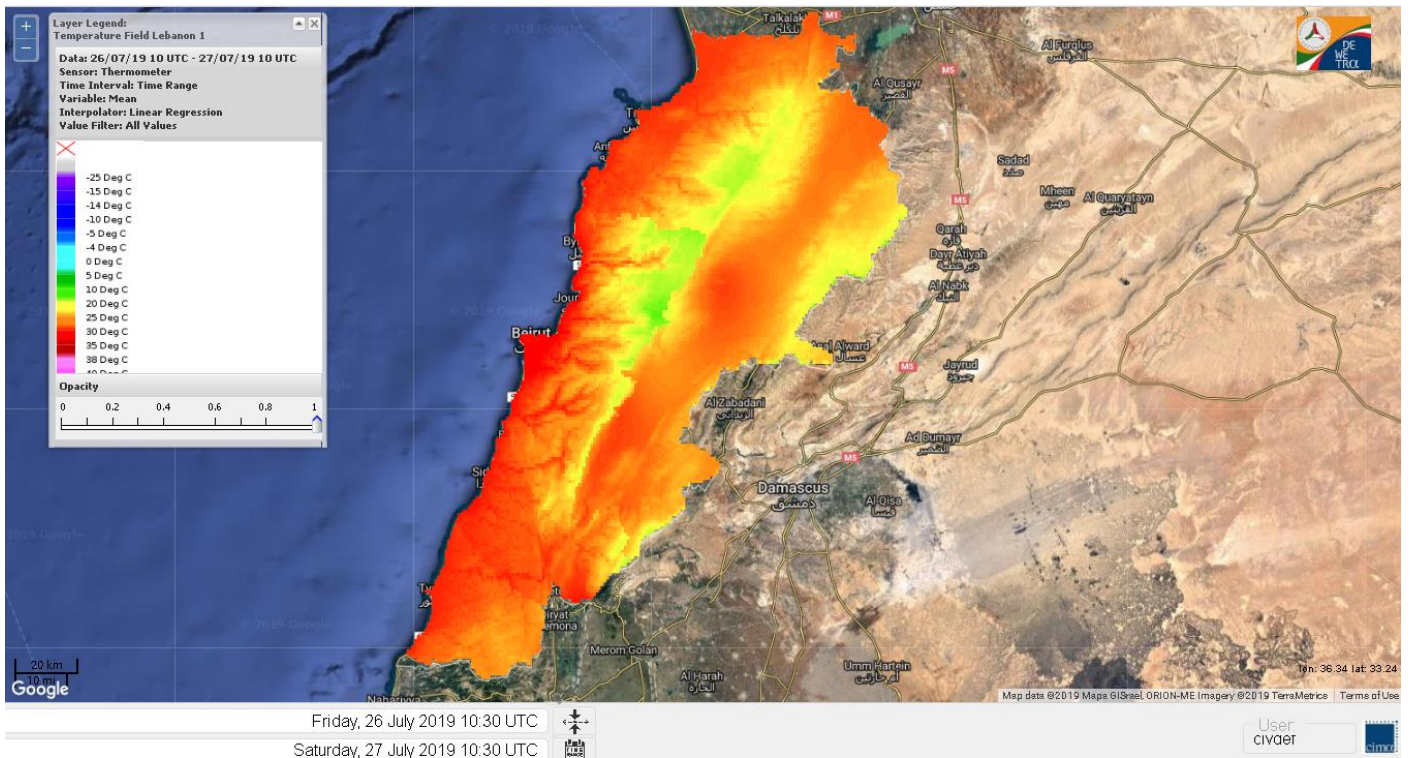

Lebanon temperature for 27 July 2019