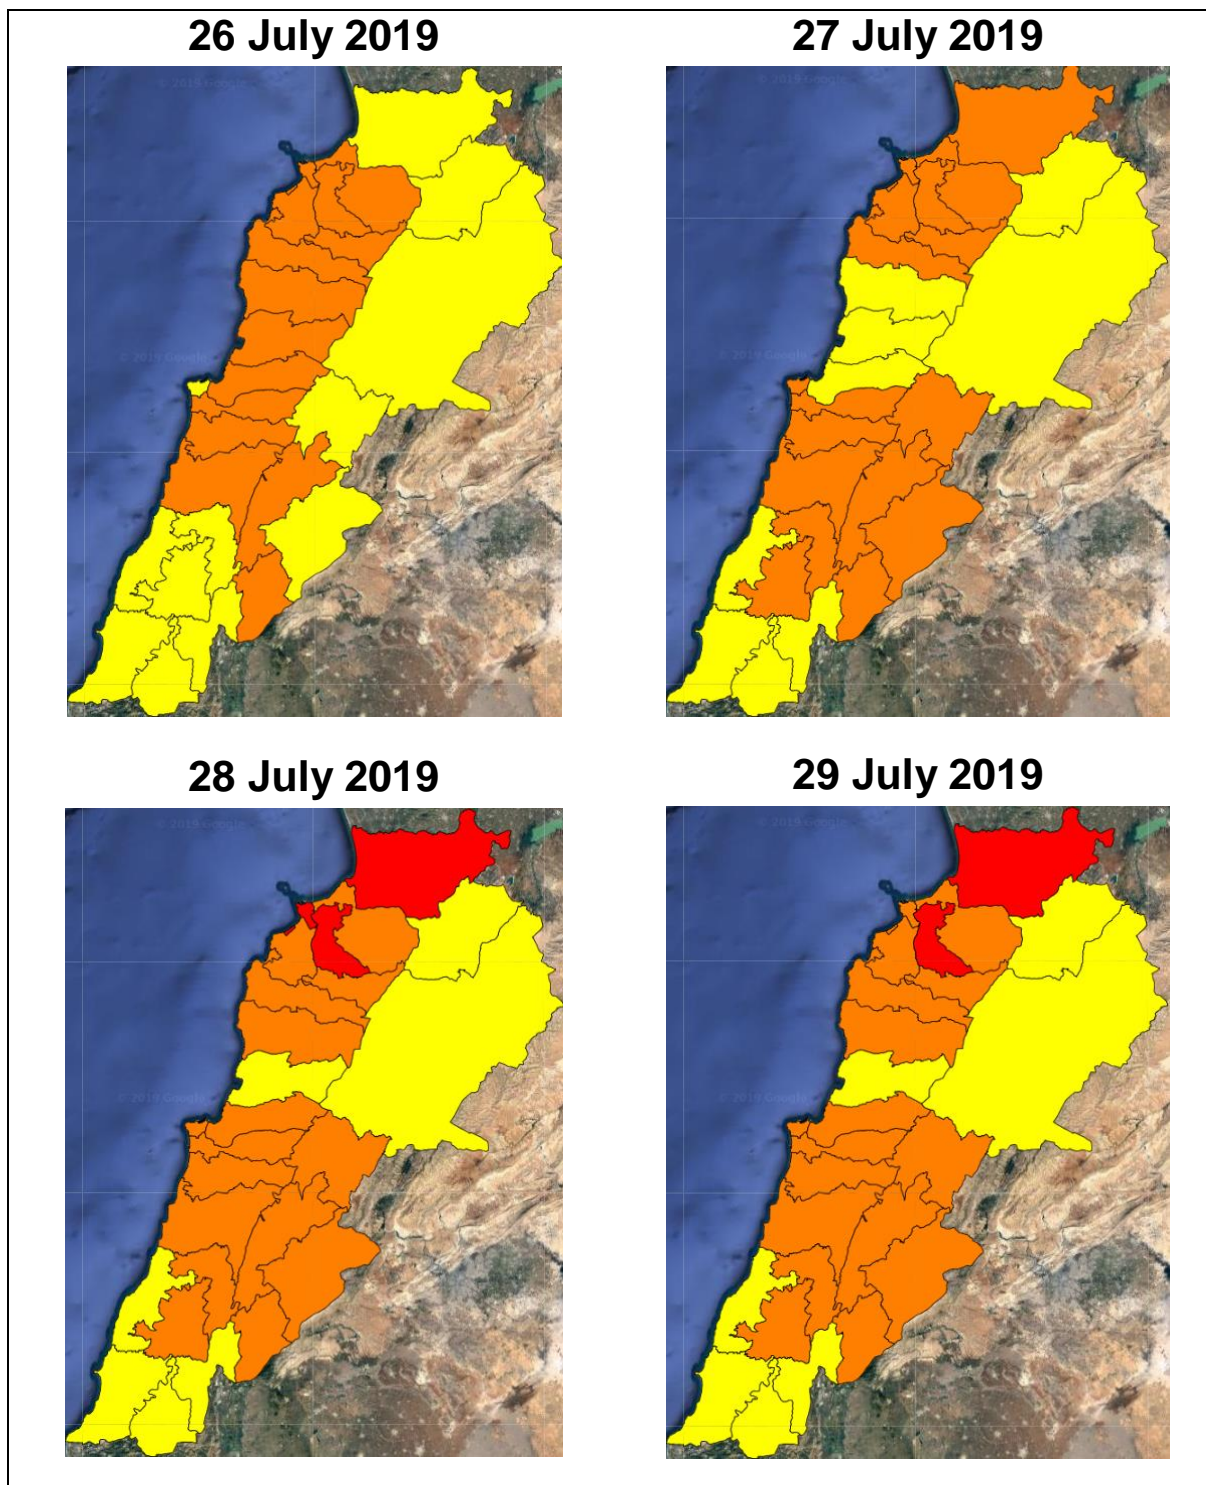

FIRE RISK INDEX

Layer Legend:
Lebanon Wildfire Risk Index 1

Data: Run: 27/07/2019 00:00. Forecast for 27
Model: RISICO for the Republic of Lebanon
Variable: Fire Weather Index
Spatial Resolution: Caza

- VERY LOW
- LOW
- MEDIUM-LOW
- MEDIUM
- MEDIUM-HIGH
- HIGH
- EXTREME