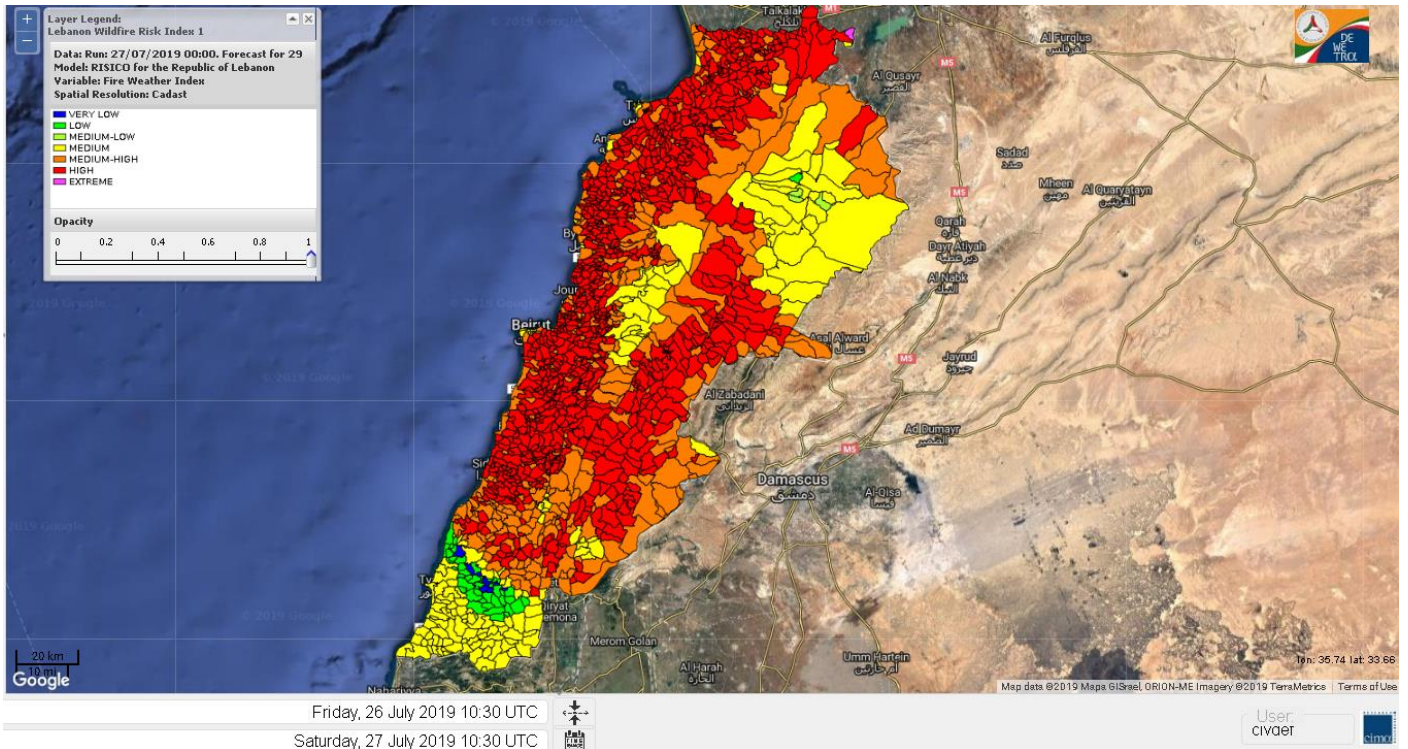

Lebanon for 29 July 2019