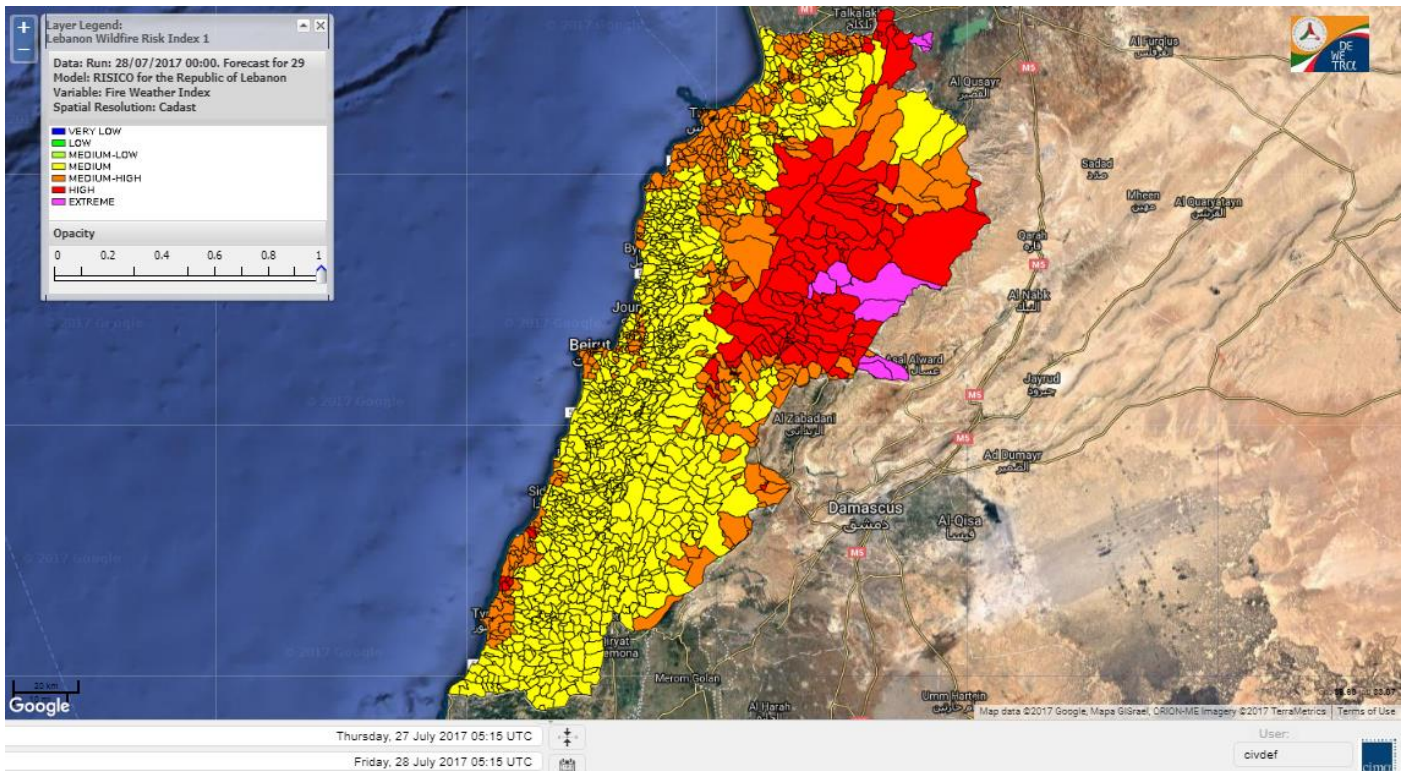

Lebanon for 29 Jul 2017