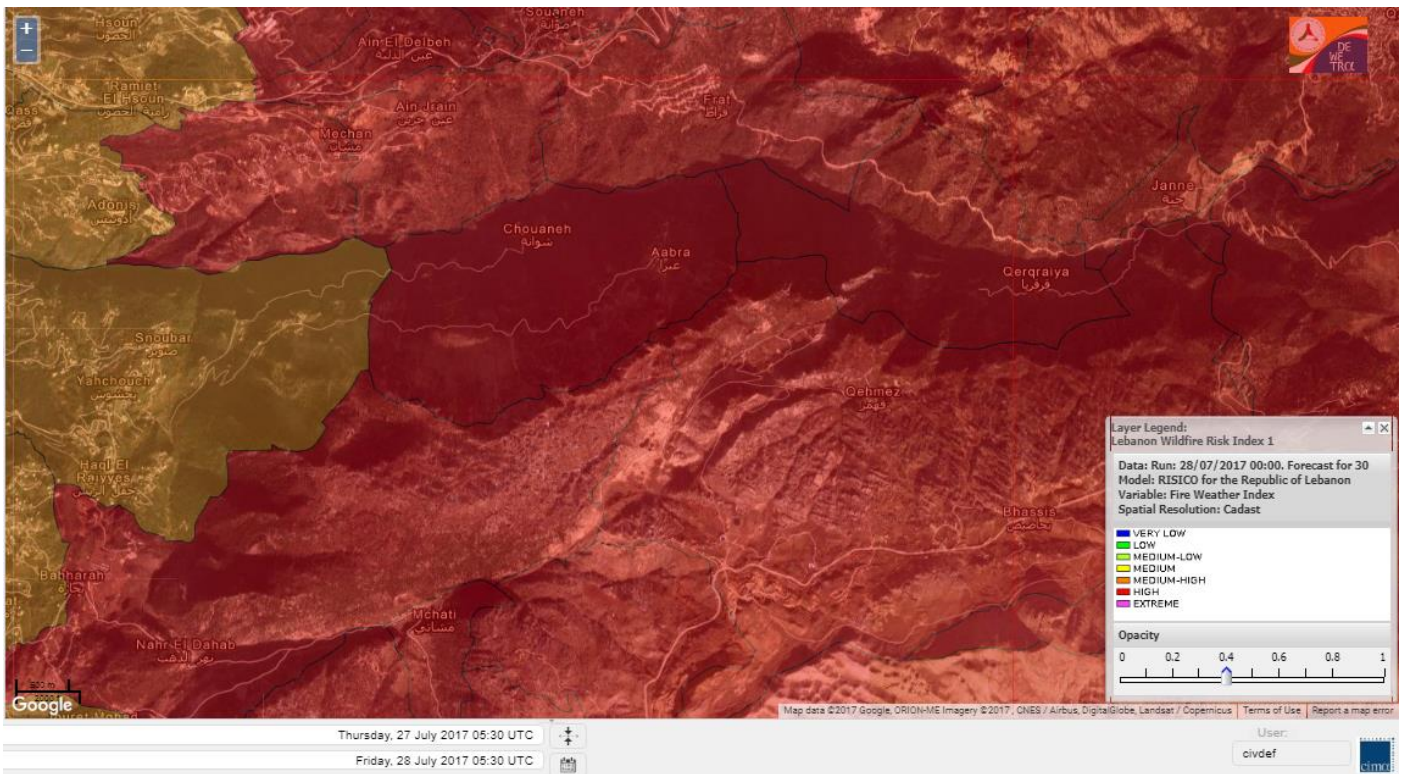

Jabal Moussa Reserve Forecast for 30 Jul 2017