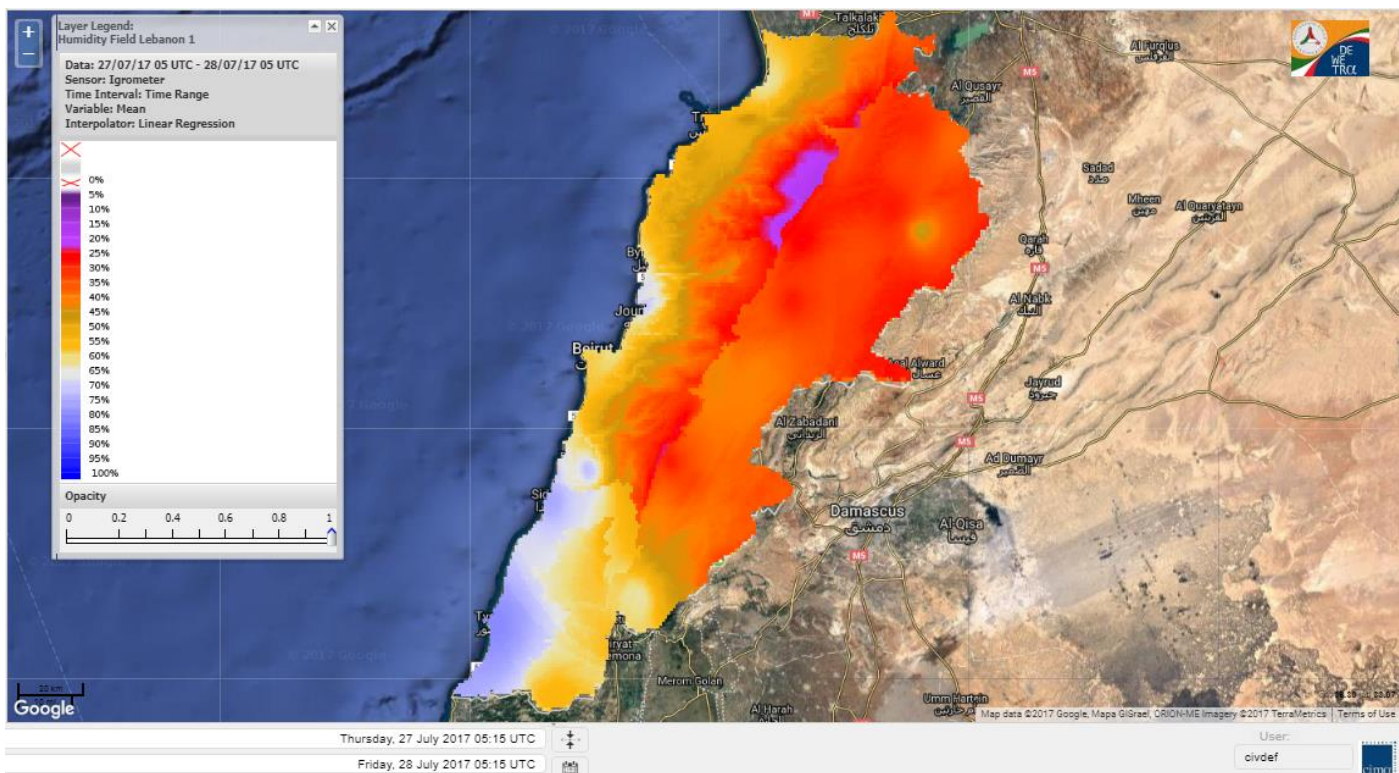

Lebanon humidity for 28 Jul 2017