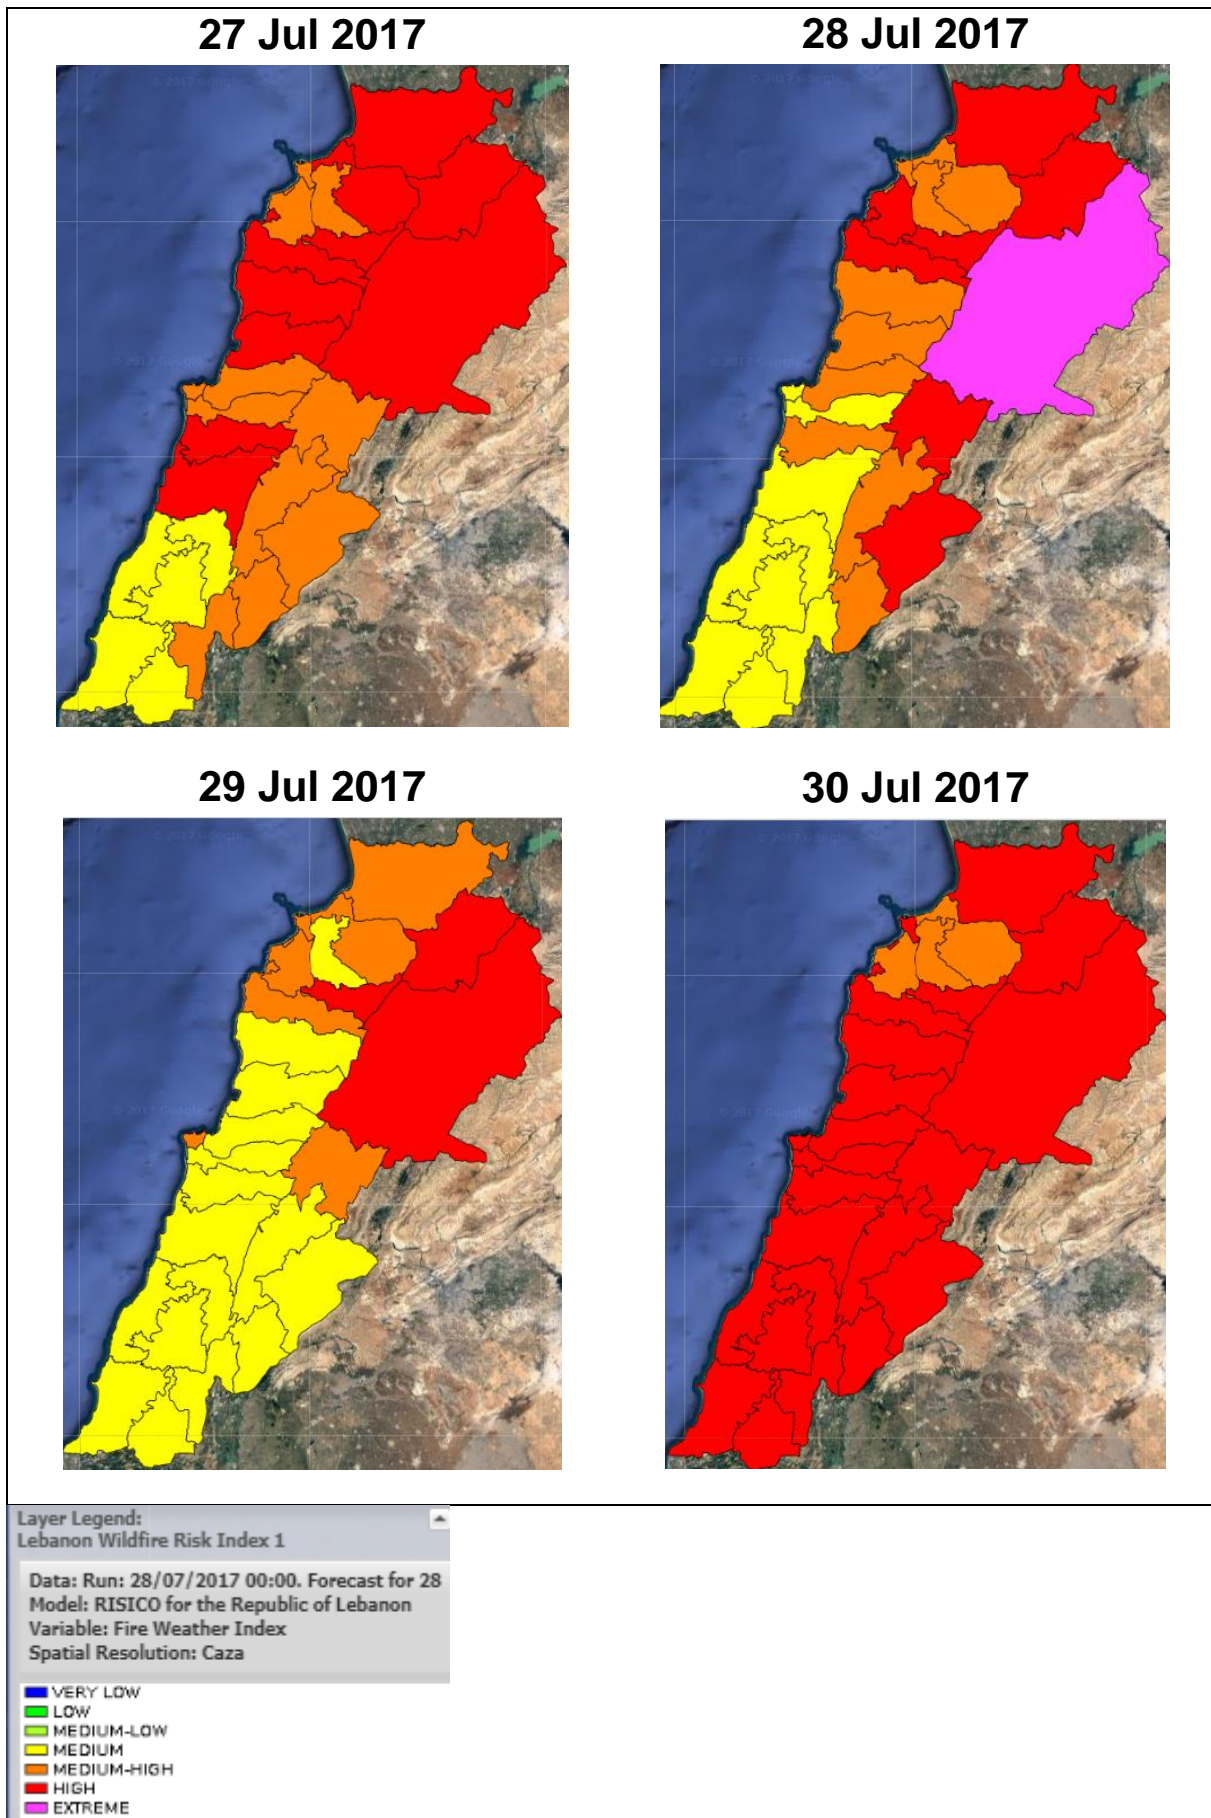

FIRE RISK INDEX