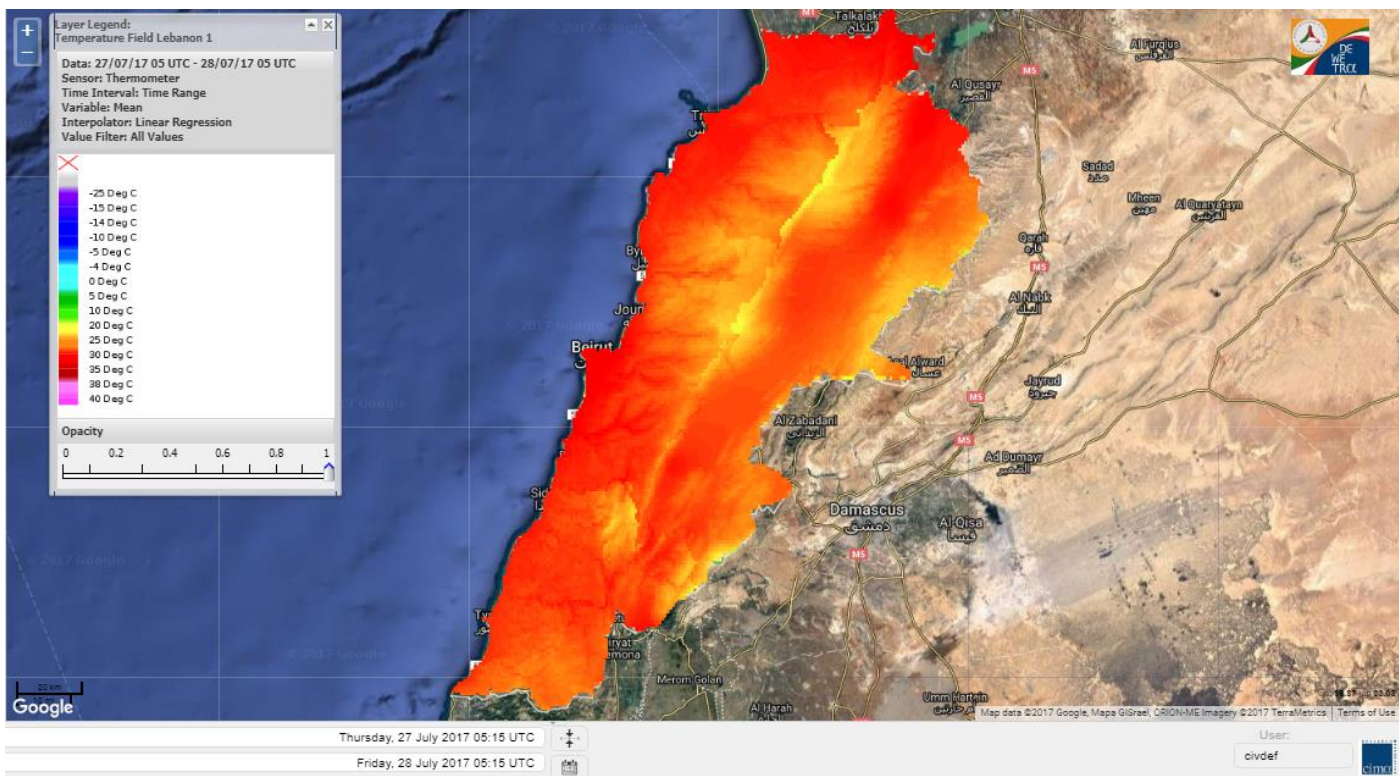

Lebanon temperature for 28 Jul 2017