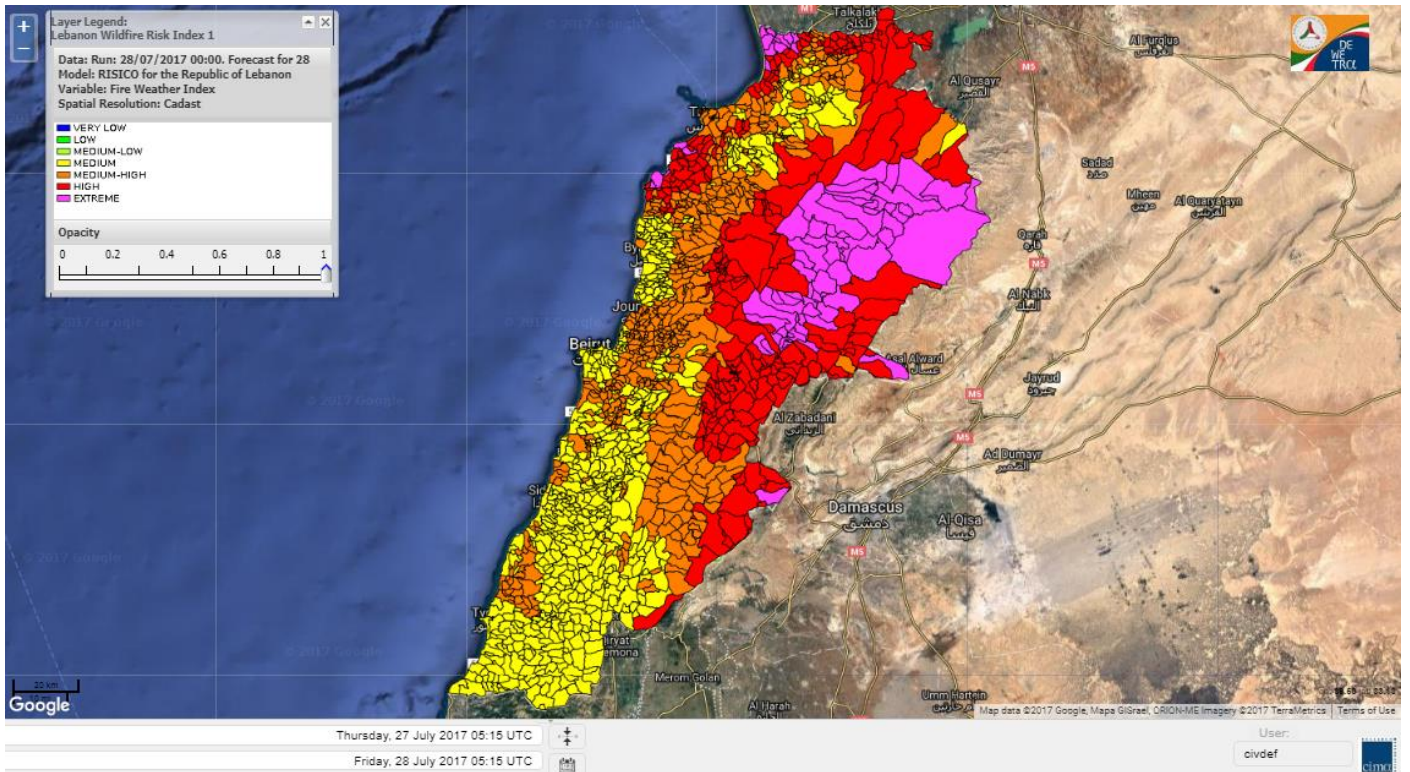

Lebanon for 28 Jul 2017