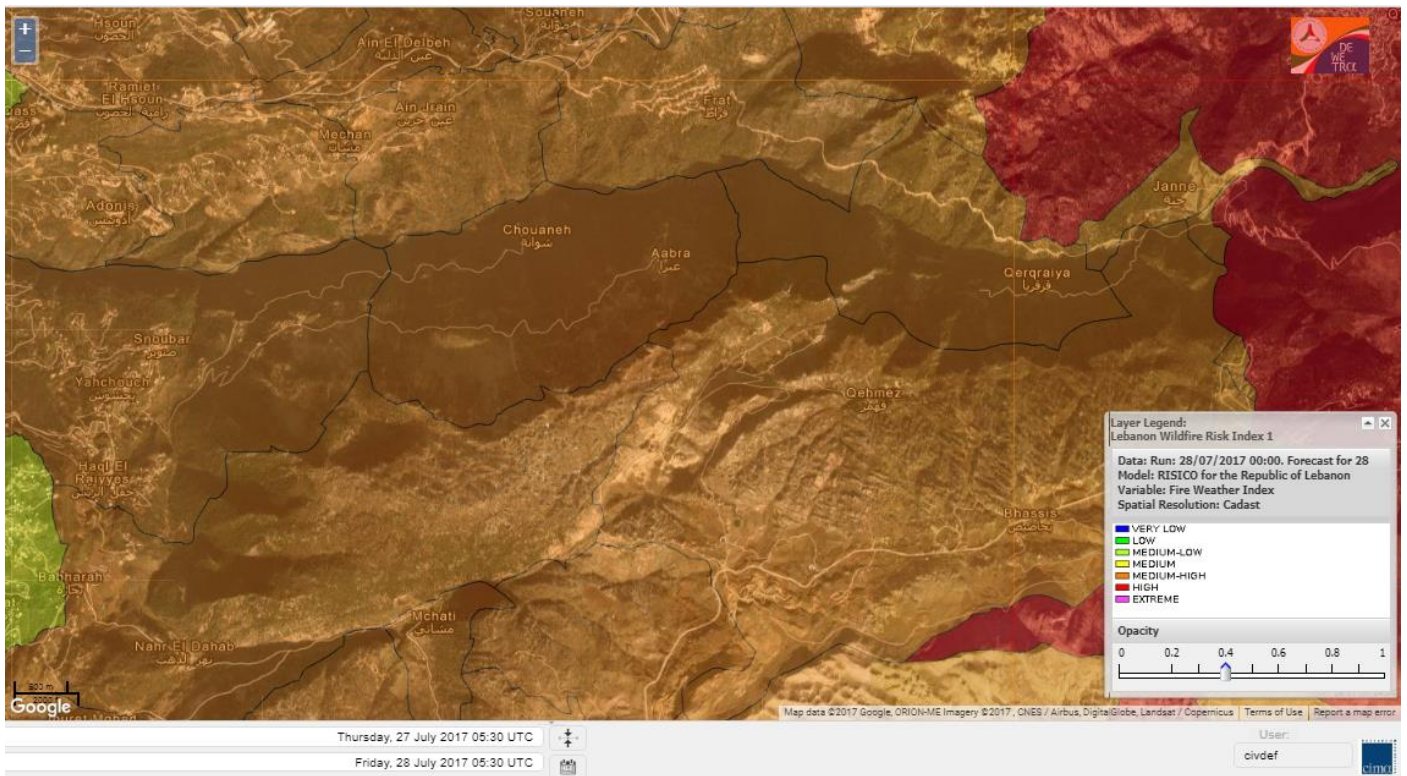

Jabal Moussa Reserve Forecast for 28 Jul 2017