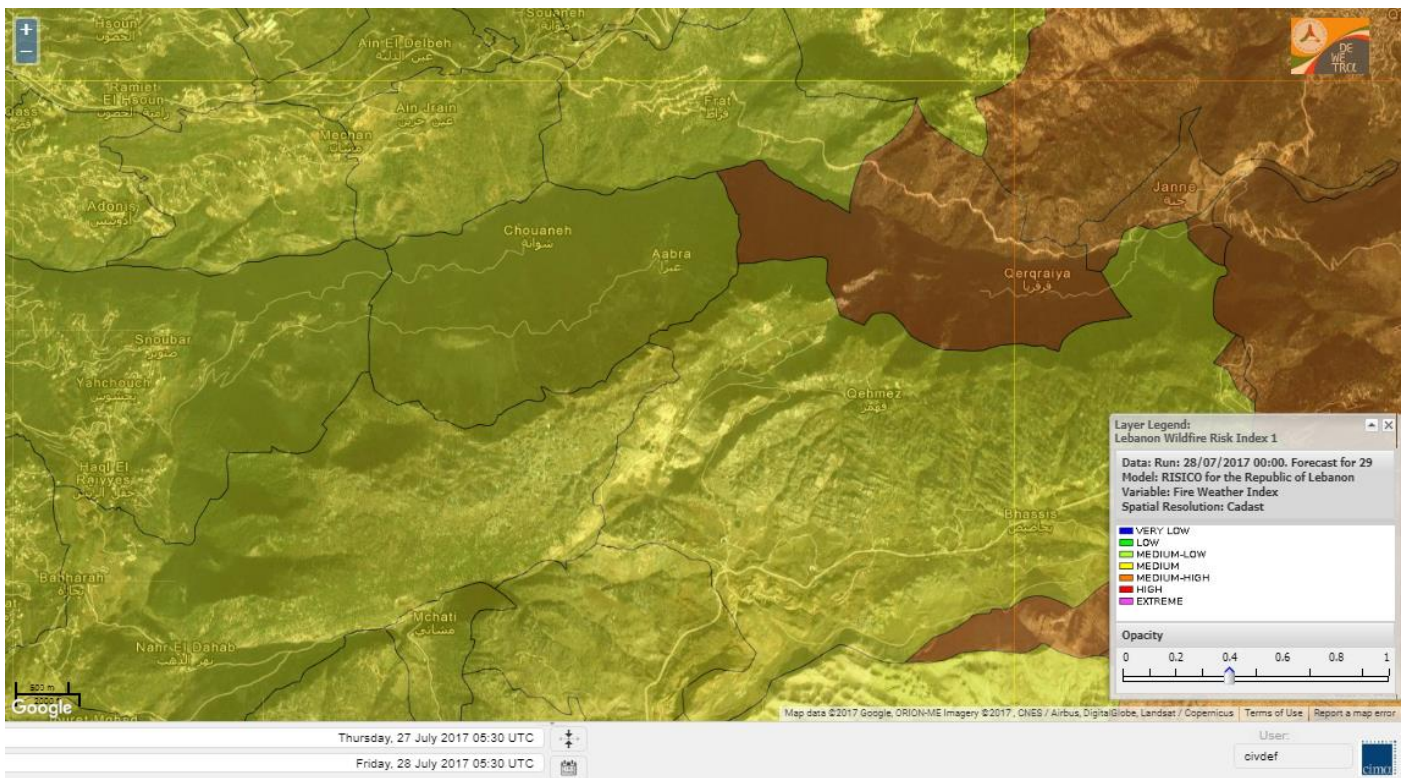

Jabal Moussa Reserve Forecast for 29 Jul 2017