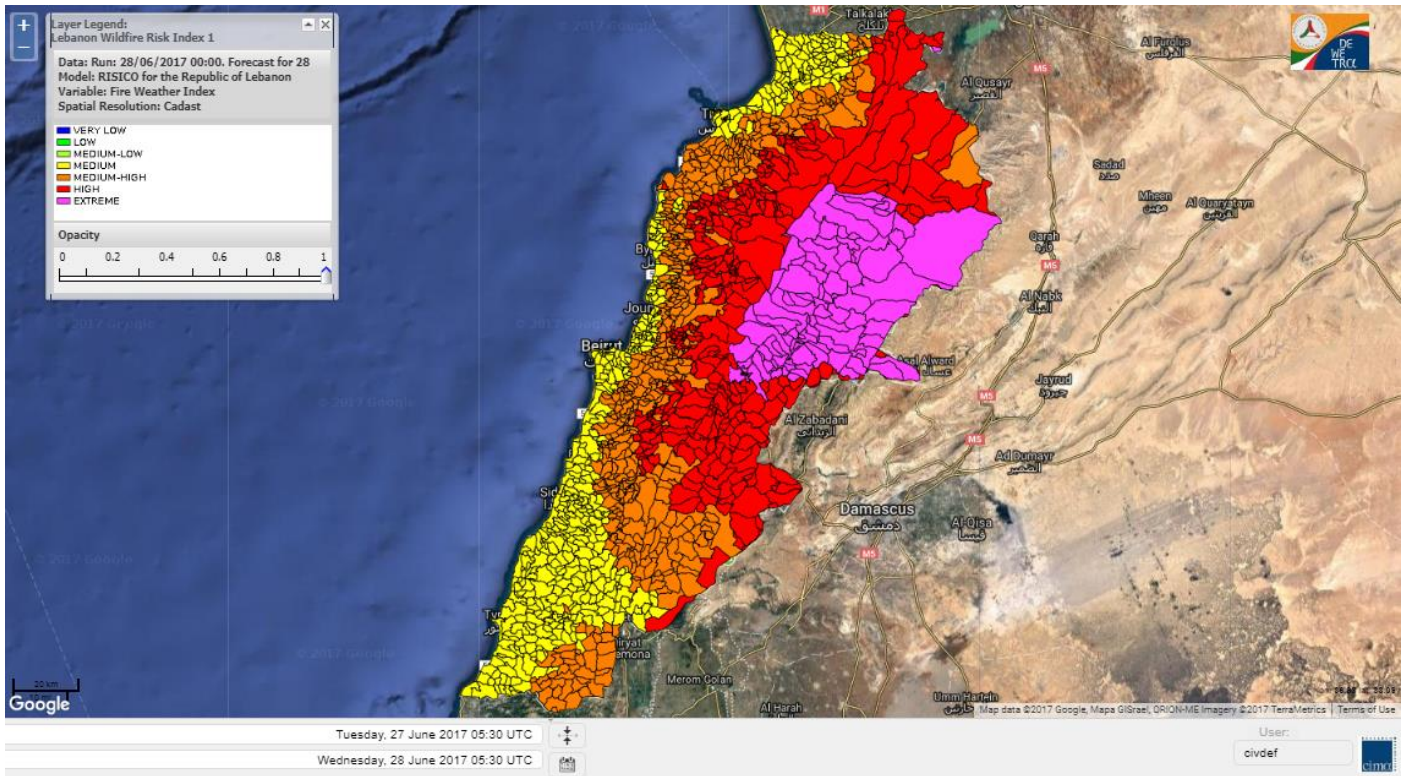

Lebanon for 28 June 2017