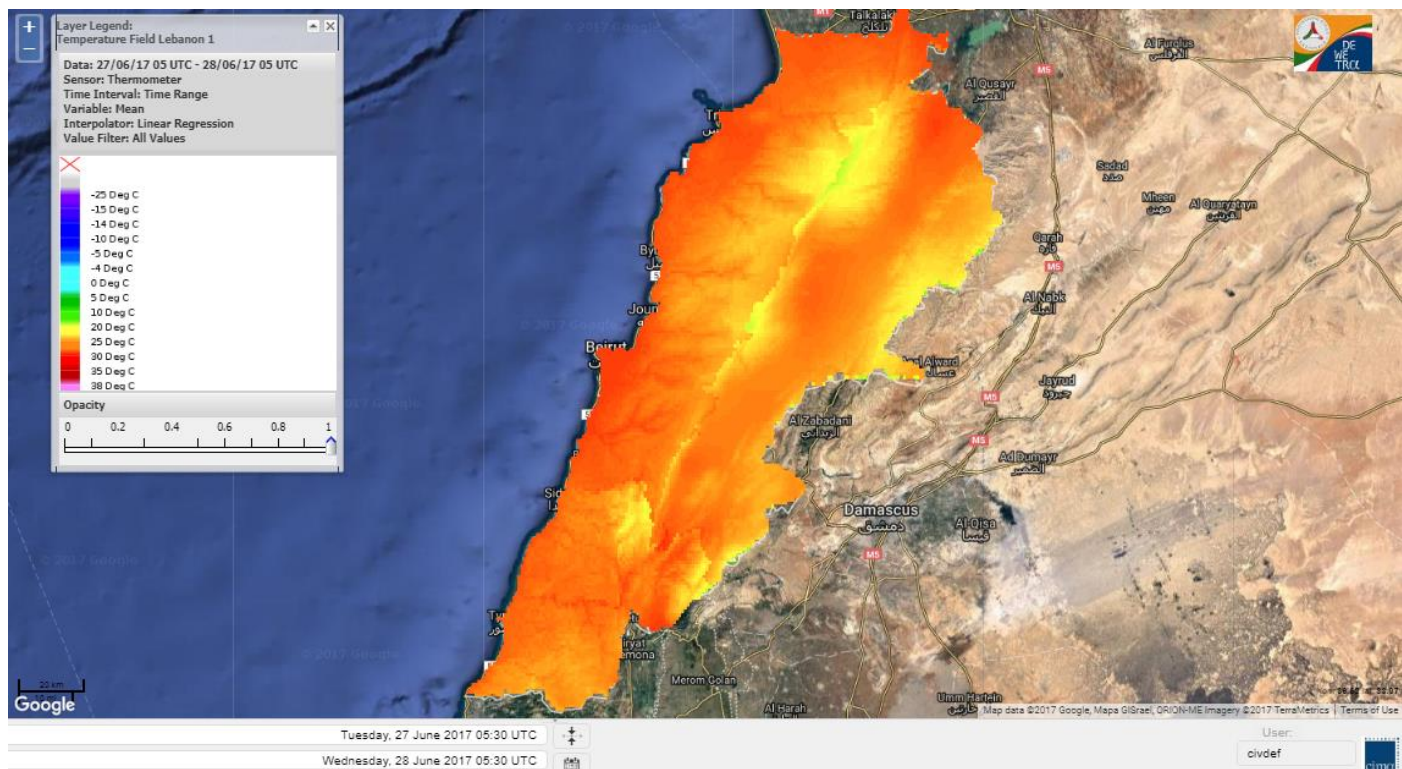

Lebanon temperature for 28 June 2017