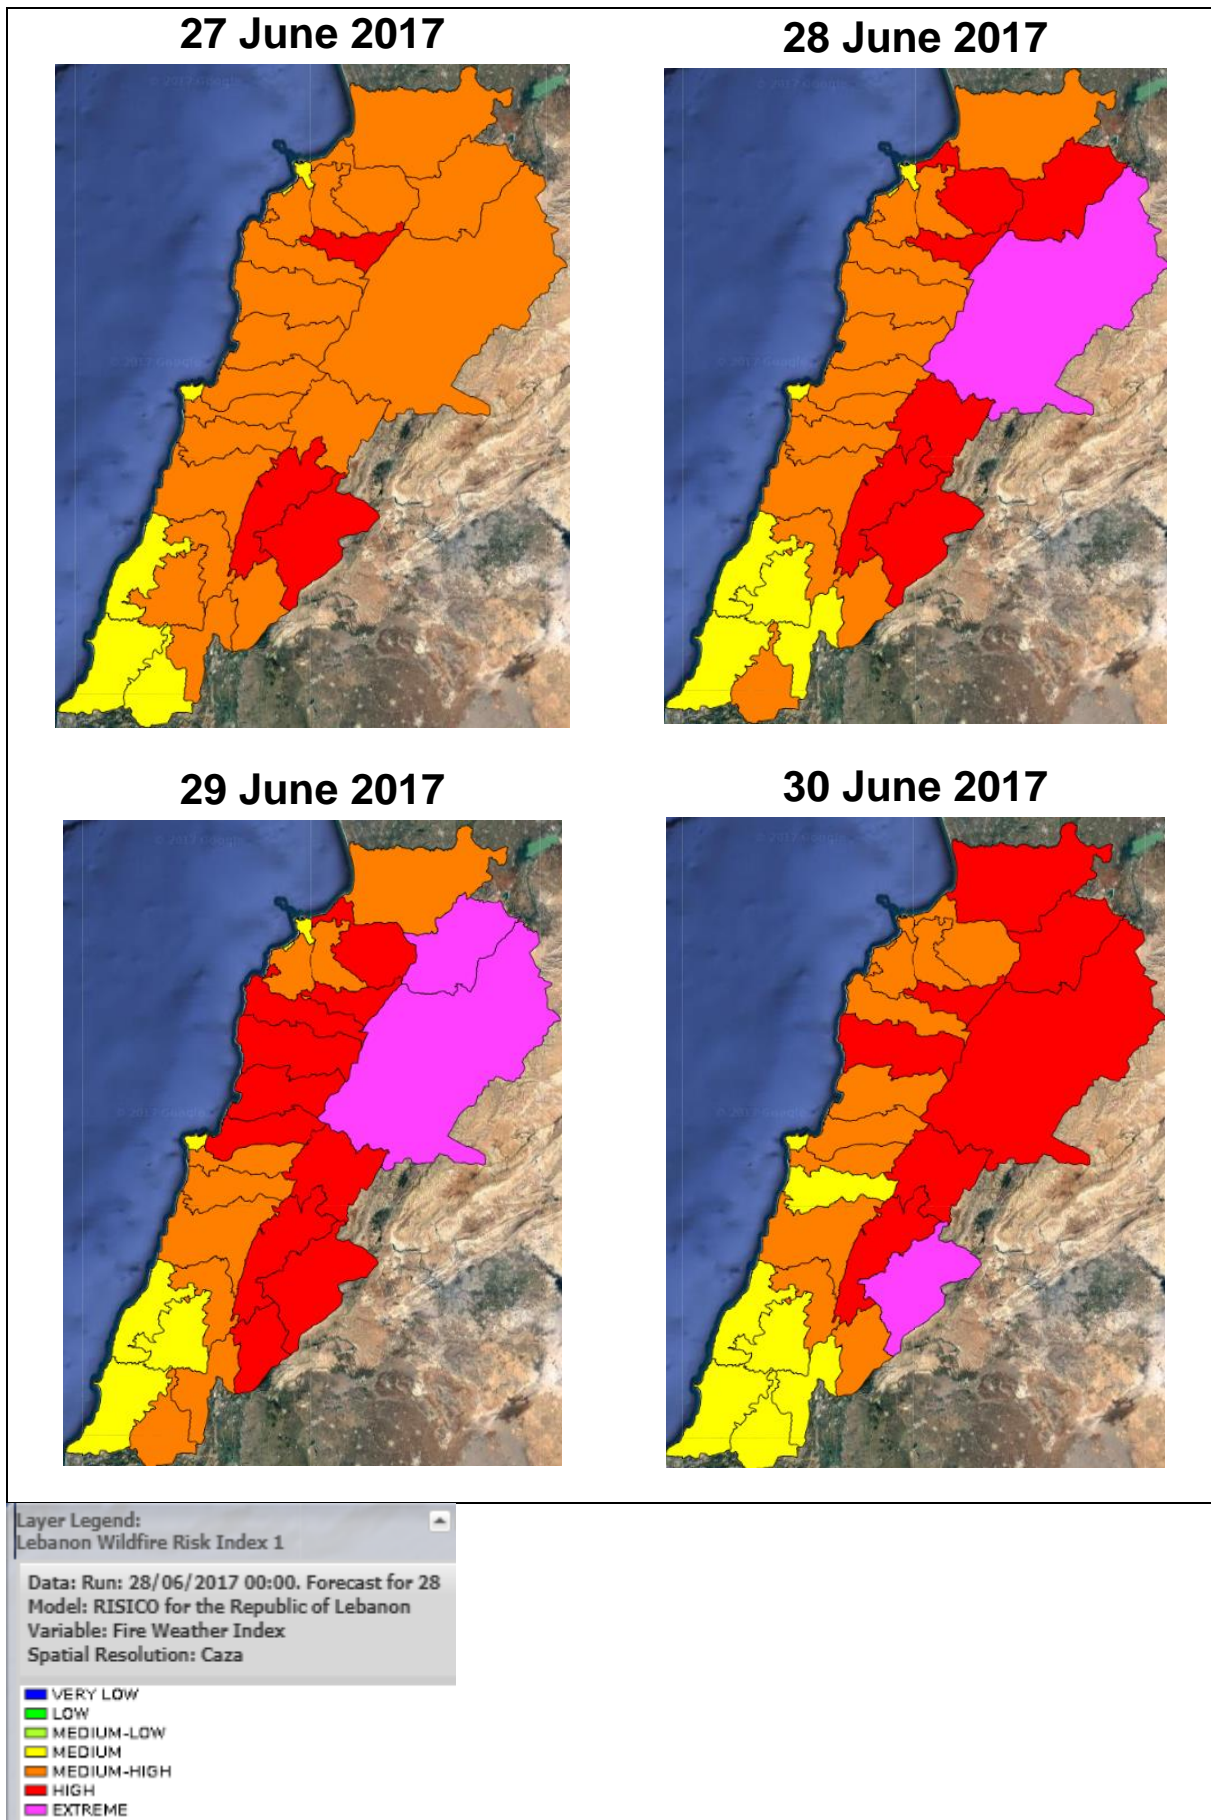

FIRE RISK INDEX