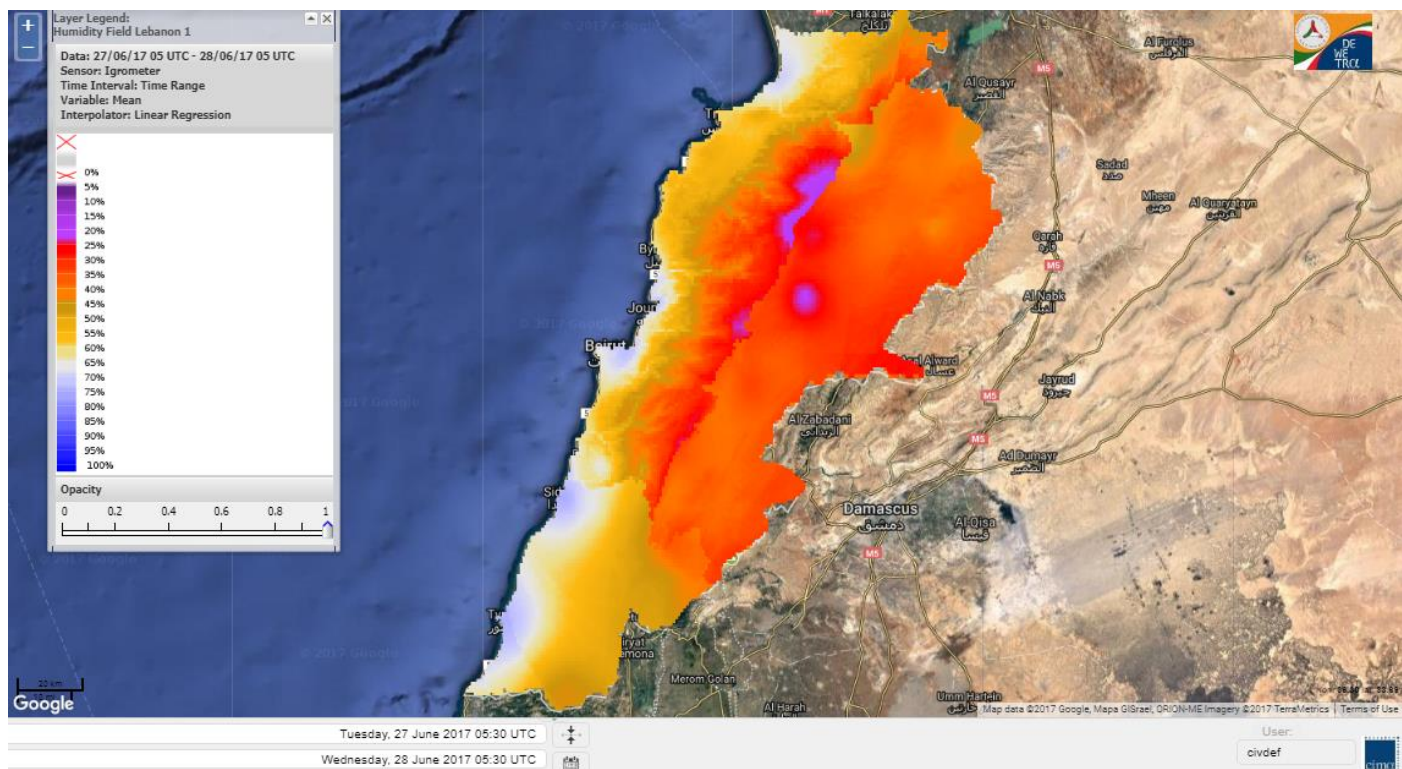

Lebanon humidity for 28 June 2017