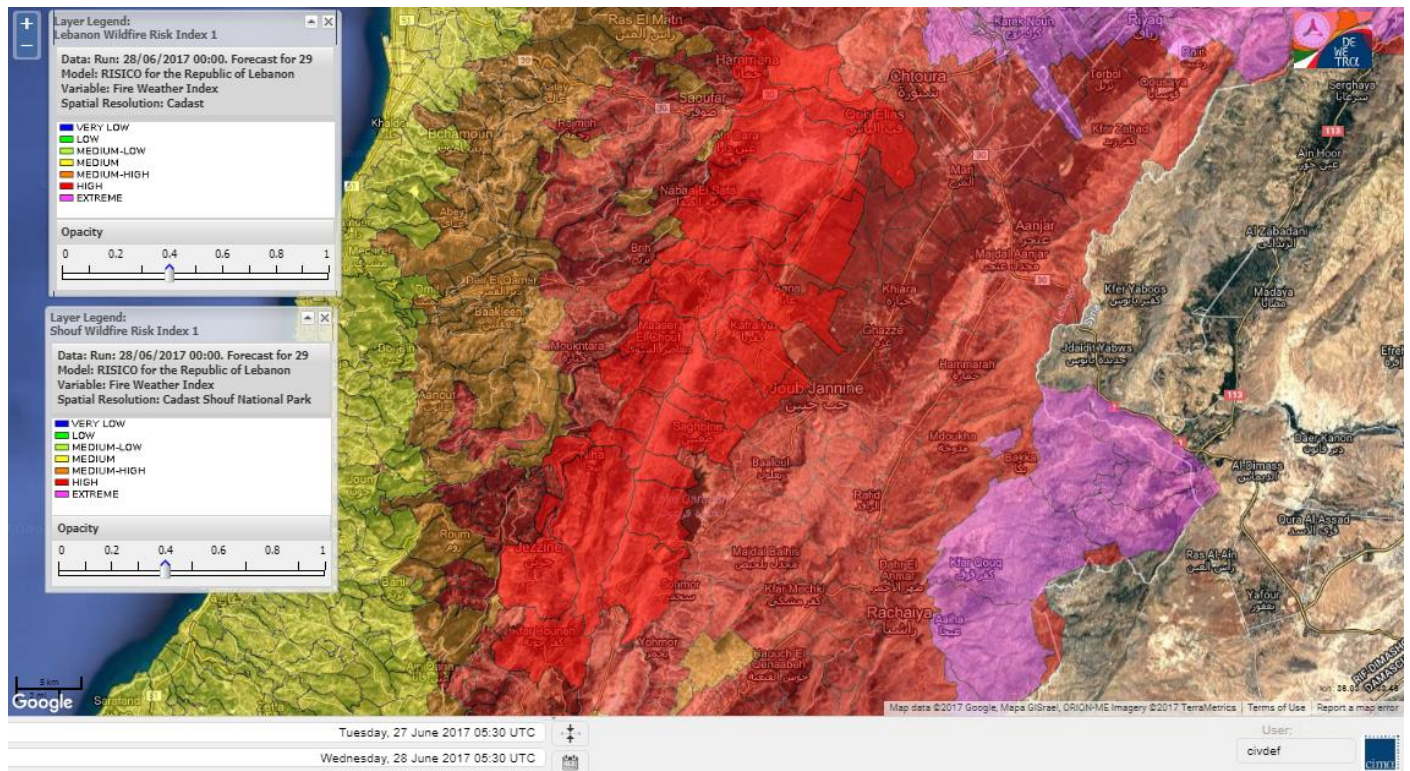

Shouf Biosphere Reserve Forecast for 29 June 2017