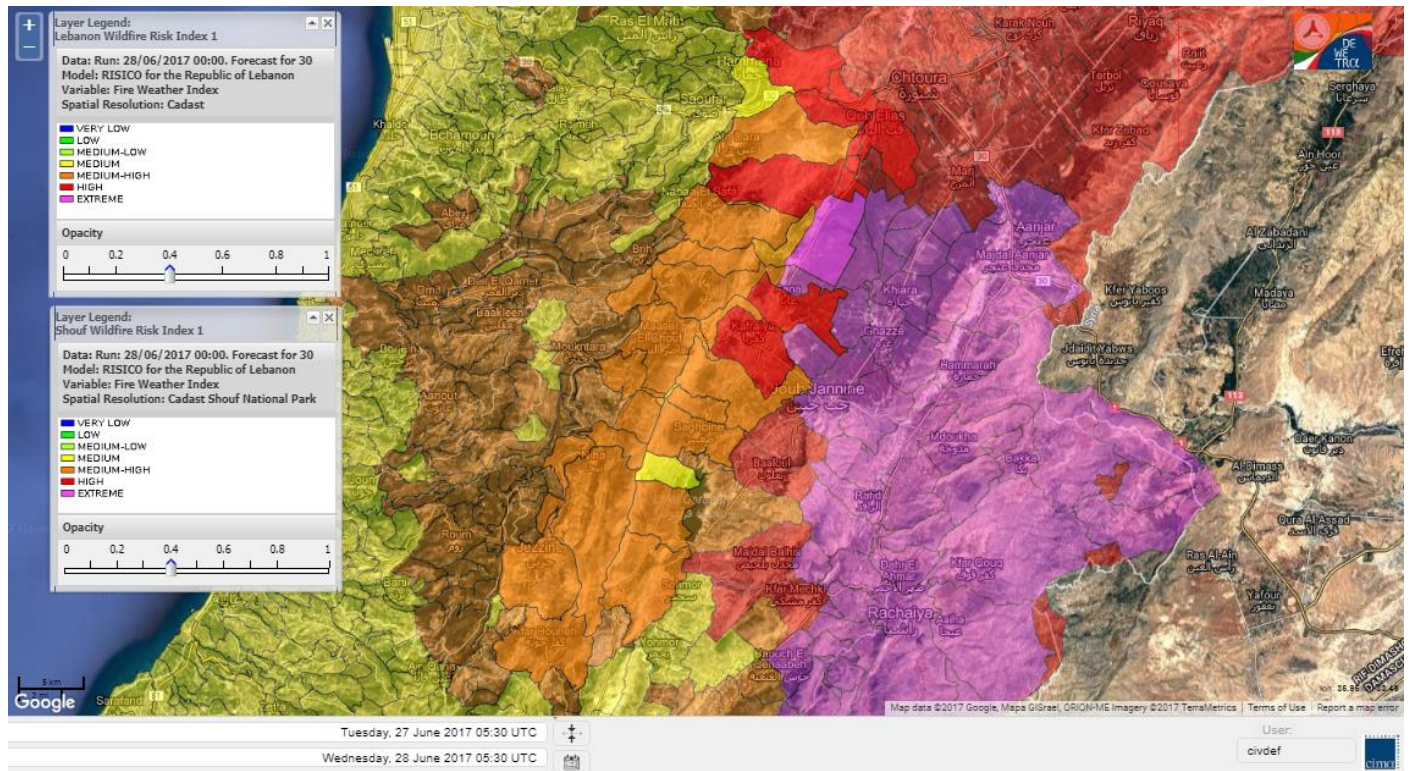

Shouf Biosphere Reserve Forecast for 30 June 2017