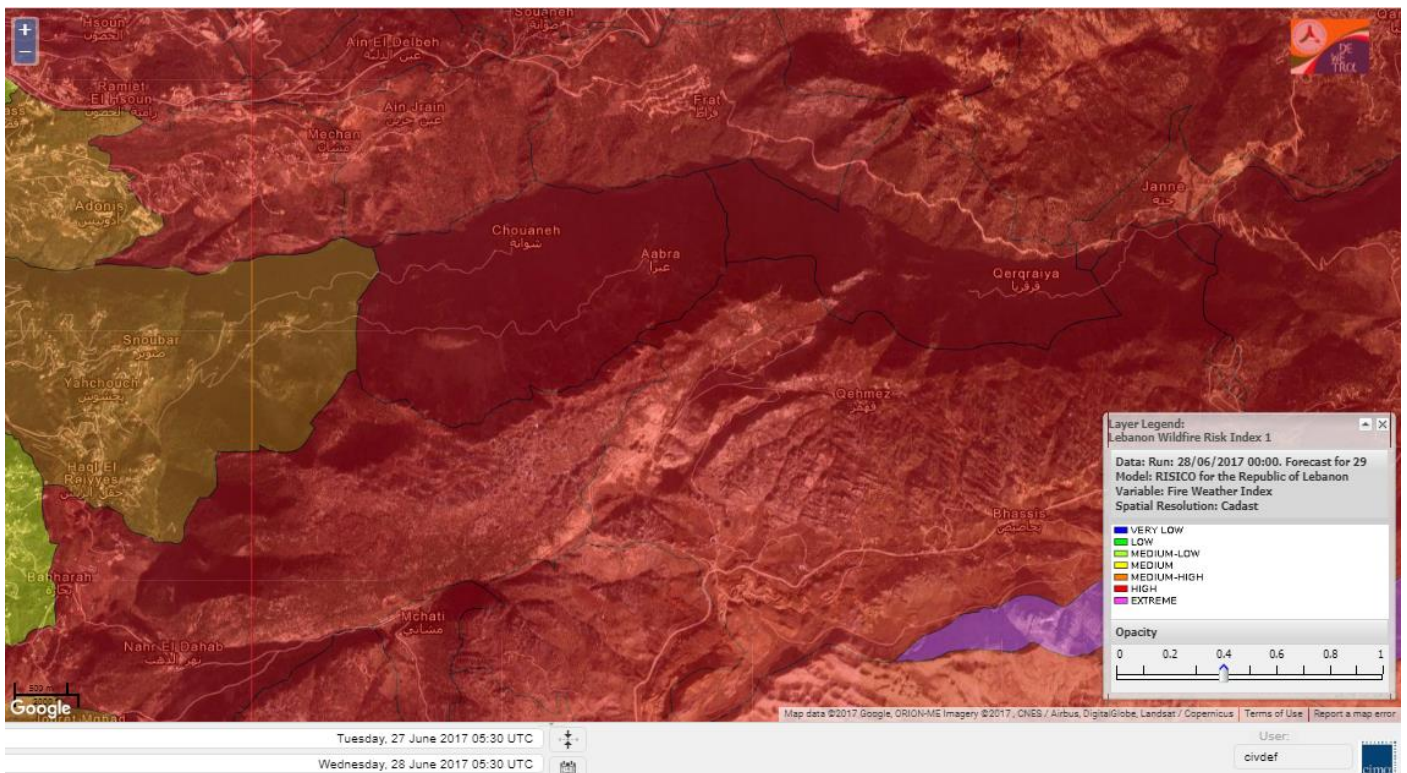

Jabal Moussa Reserve Forecast for 29 June 2017