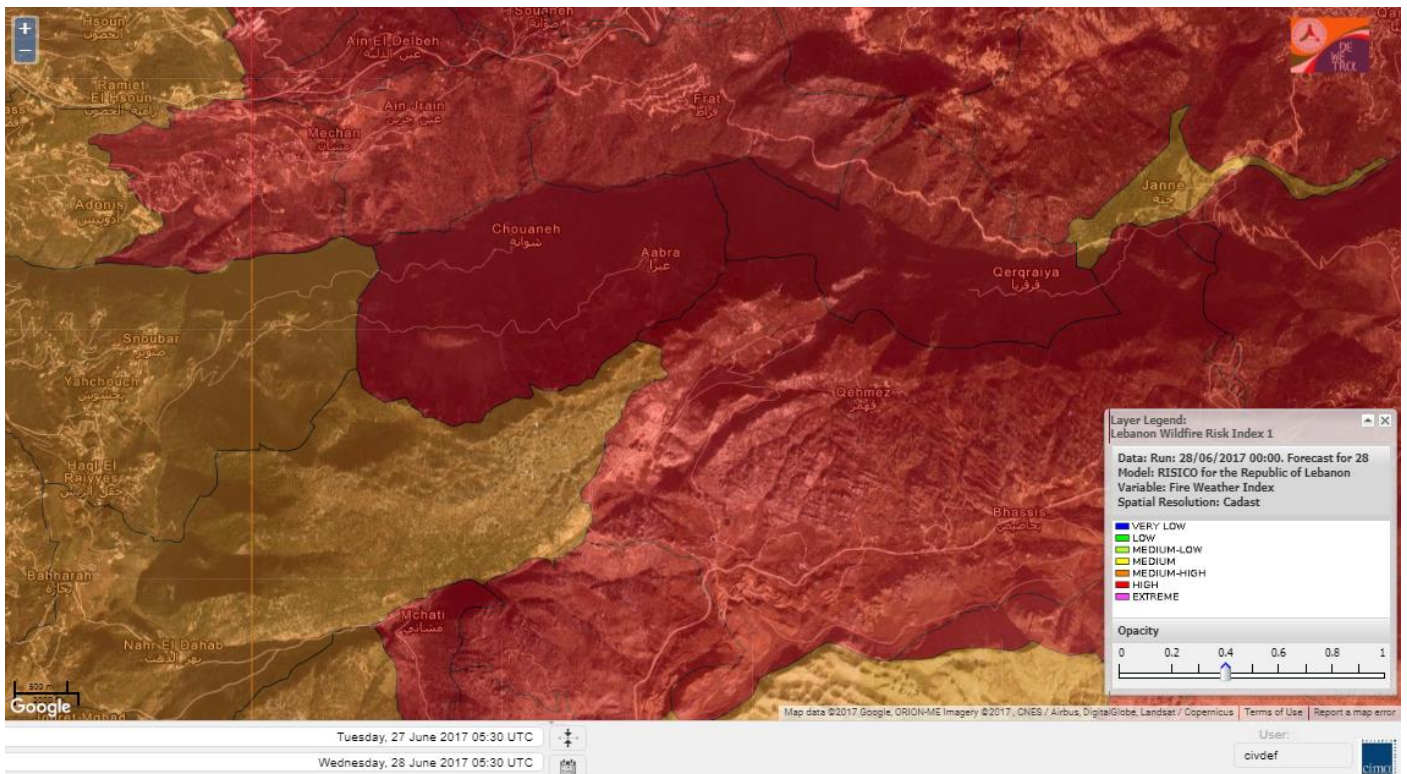

Jabal Moussa Reserve Forecast for 28 June 2017