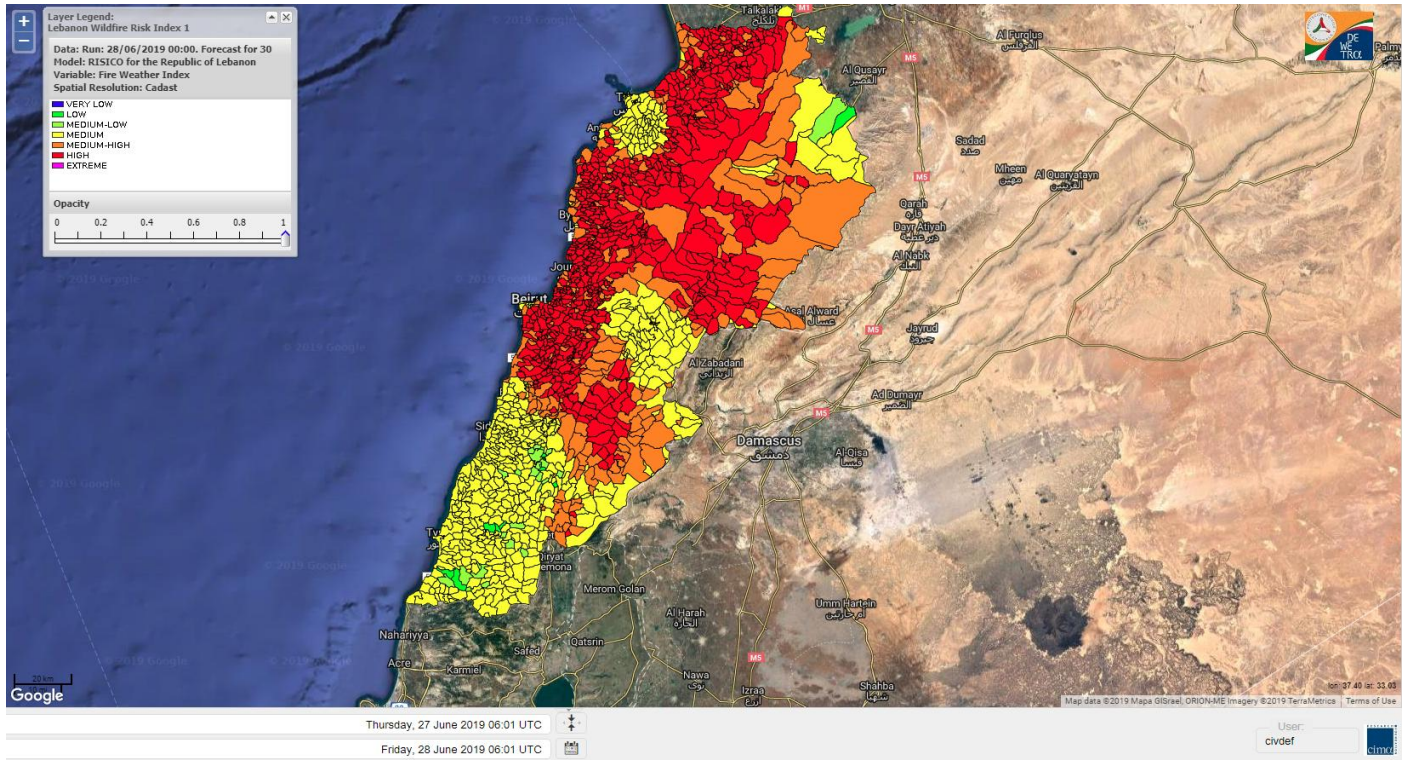

Lebanon for 30 June 2019