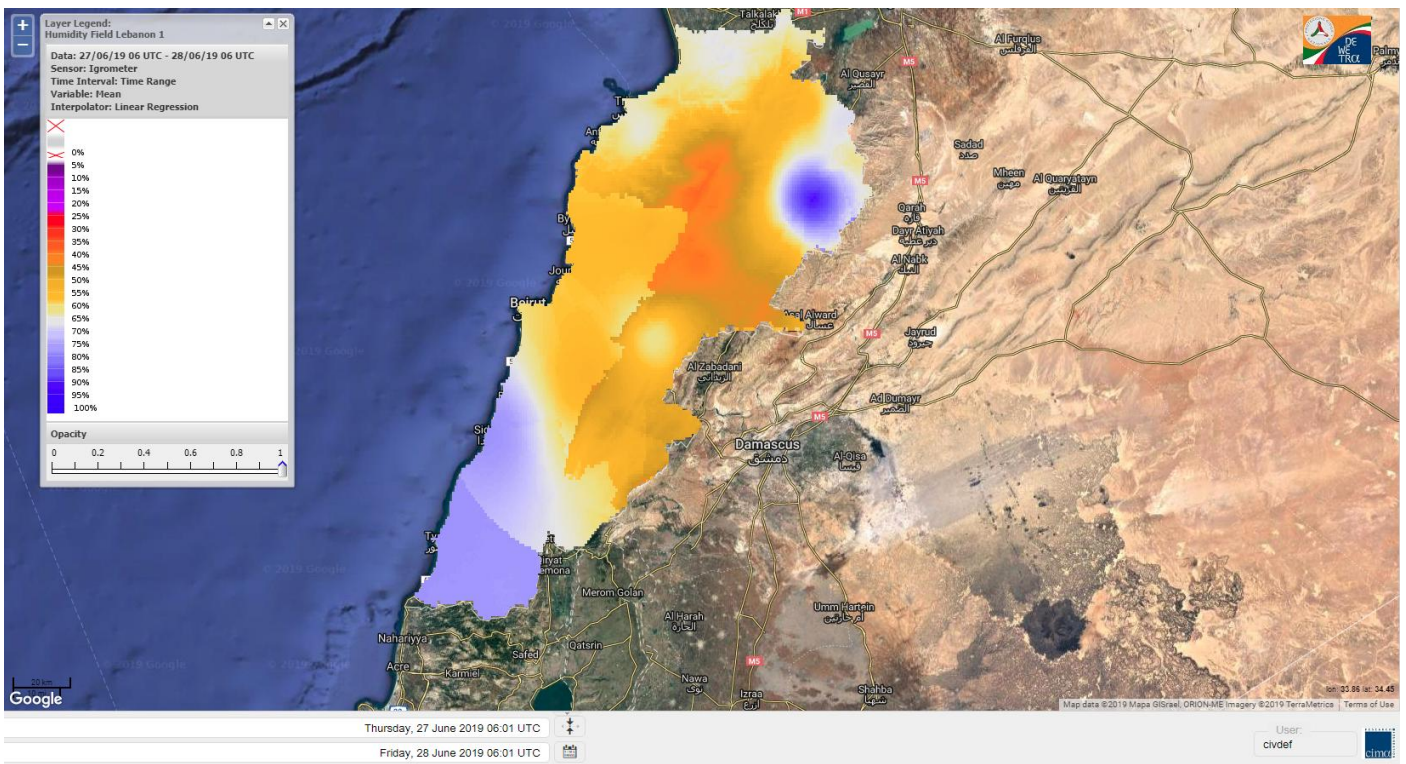

Lebanon humidity for 28 June 2019