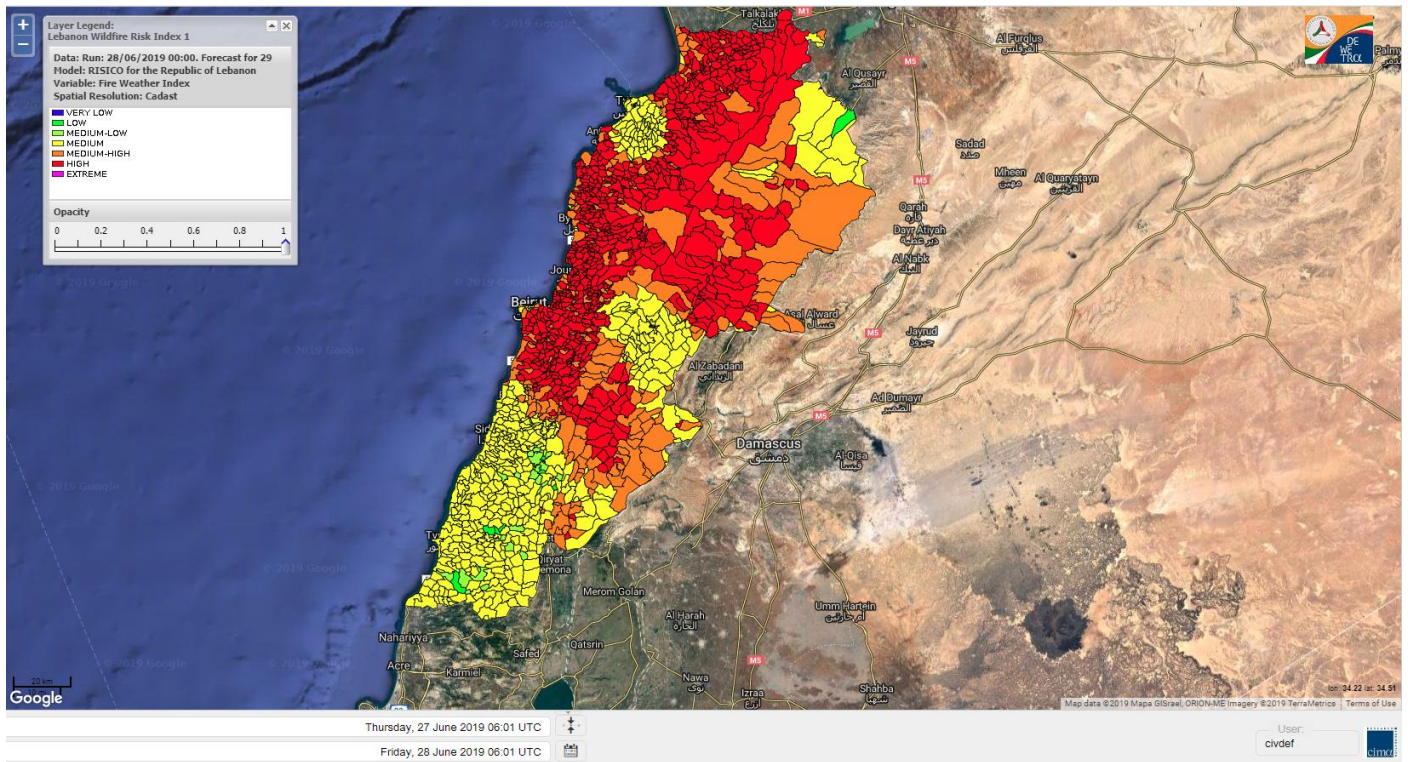

Lebanon for 29 June 2019