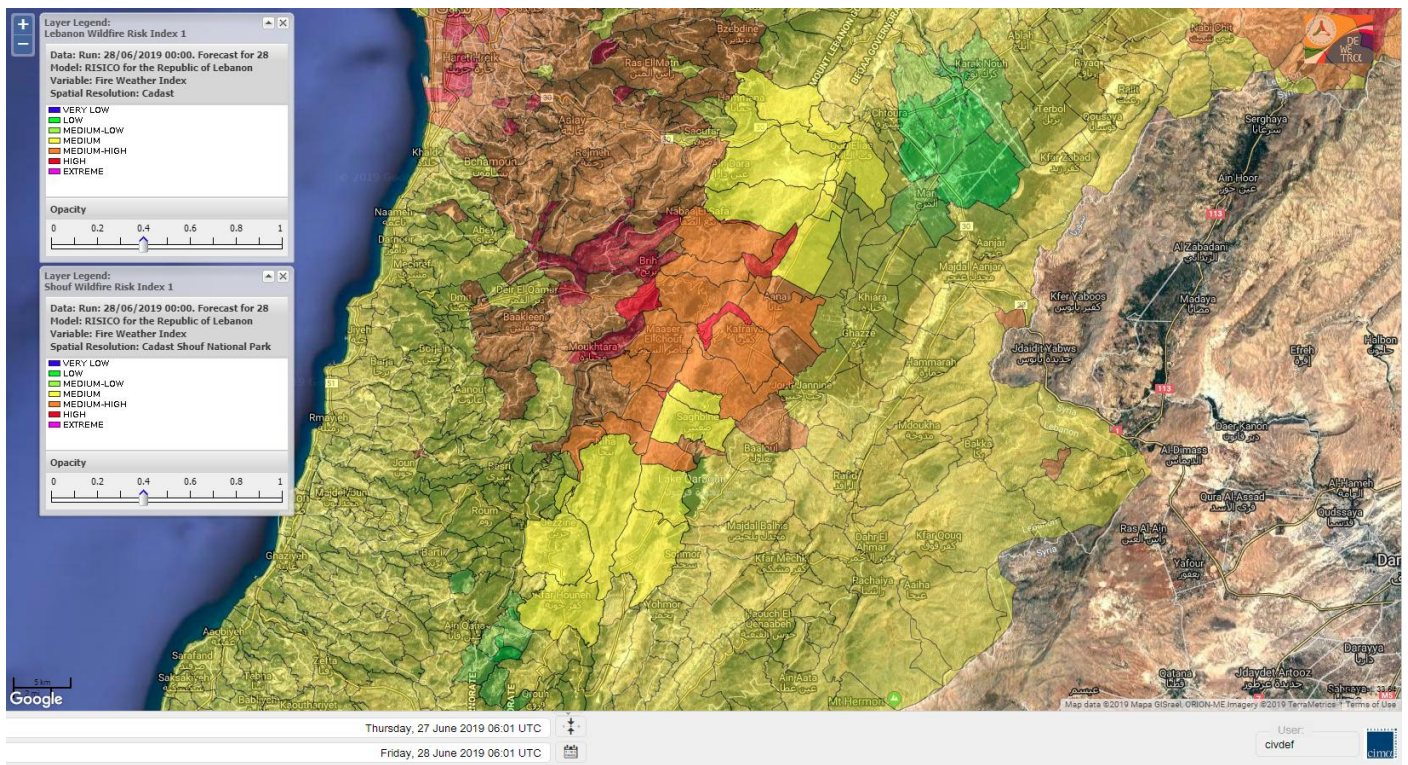

Shouf Biosphere Reserve Forecast for 28 June 2019