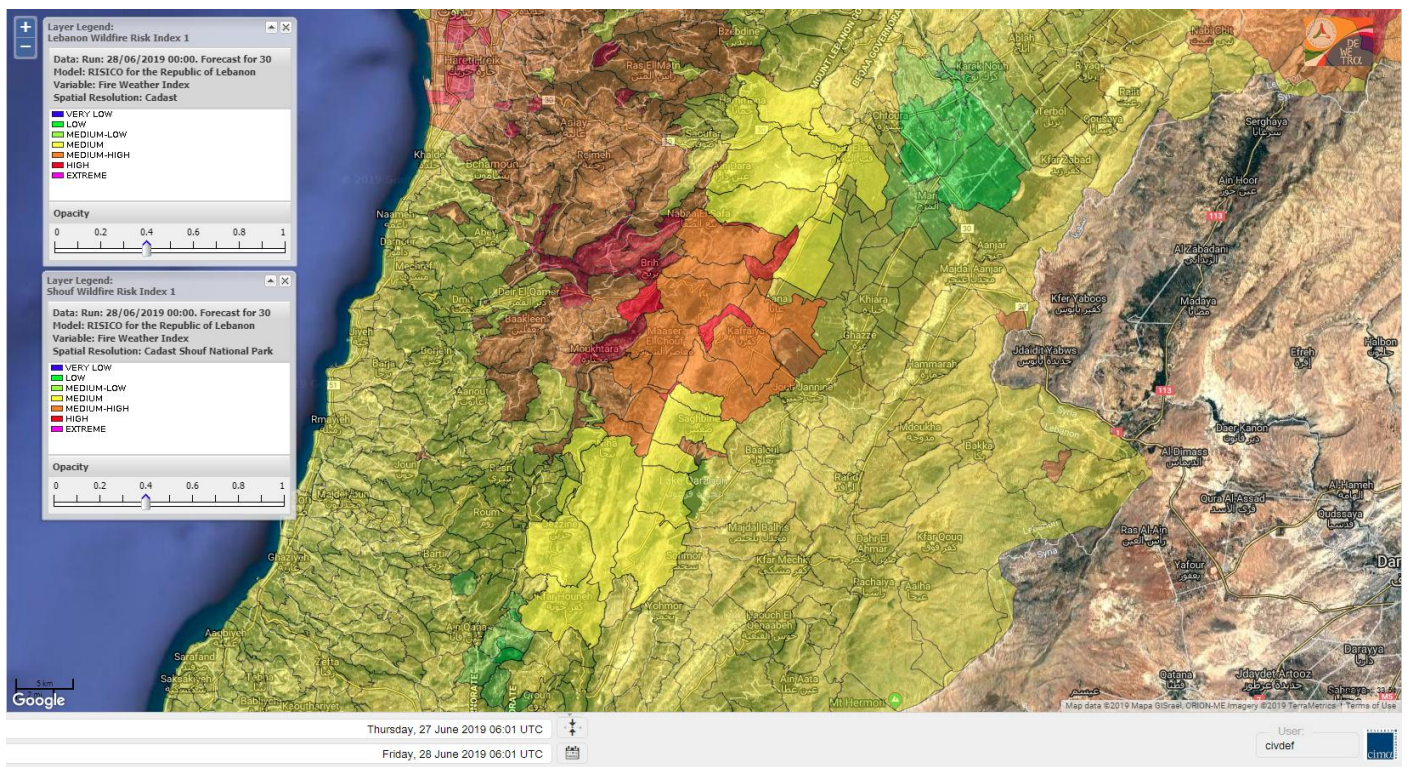

Shouf Biosphere Reserve Forecast for 30 June 2019