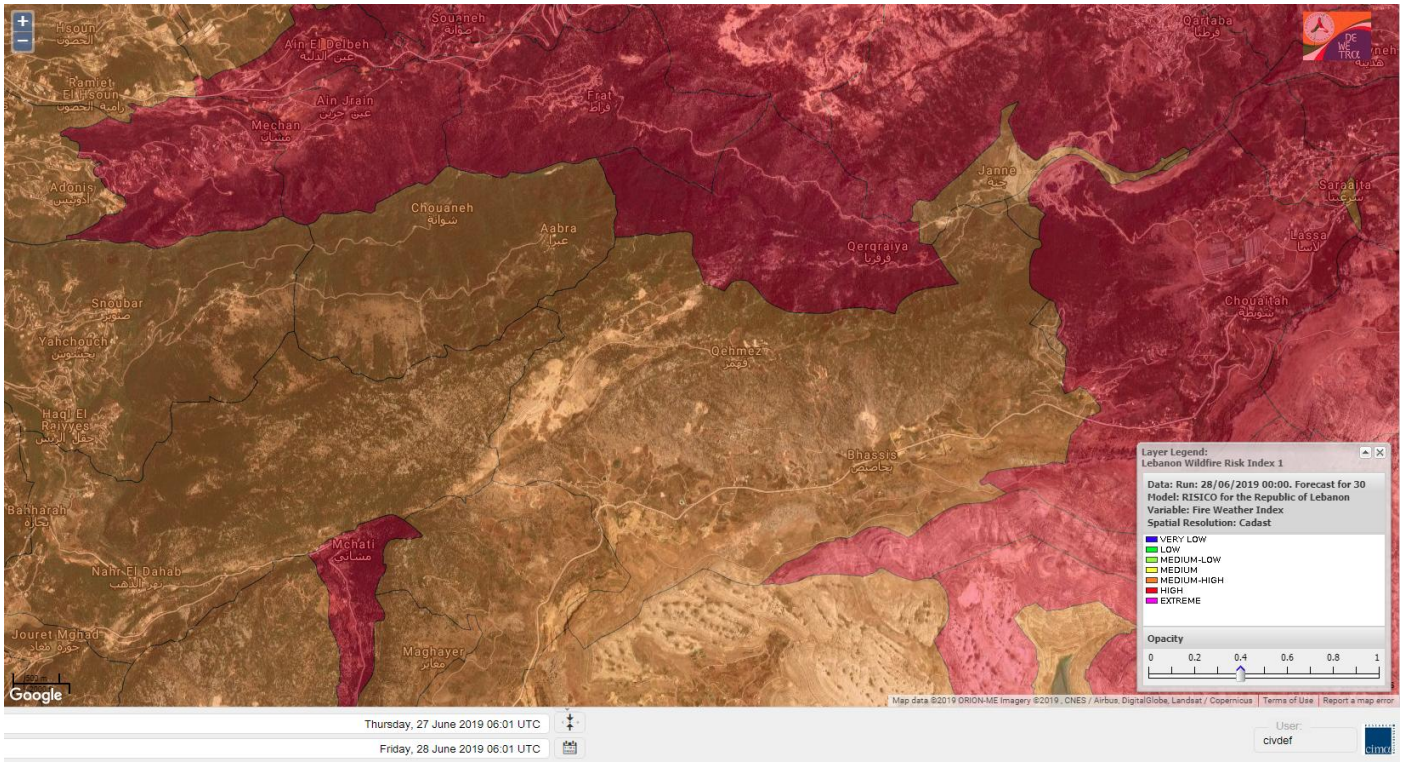

Jabal Moussa Reserve Forecast for 30 June 2019

Beirut, LB

27° ACHRAFIEH, RIZK STATION | CHANGE

TODAY HOURLY 10-DAY CALENDAR HISTORY WUNDERMAP

Customize

Nord

Koura

Municipality	28-Jun	29-Jun	30-Jun	Municipality	28-Jun	29-Jun	30-Jun	Municipality	28-Jun	29-Jun	30-Jun
Aaba	M	M	M	Afsaddiq	MH	MH	MH	Ain Ekrine	MH	MH	MH
Amioun	MH	MH	MH	Anfeh	MH	MH	M	Badbhoun	MH	H	MH
Barghoun	MH	H	MH	Barsa	M	M	M	Batroumine	M	M	M
Bdebba	M	M	M	Bechmizzine	M	M	M	Bednaye El-Koura	H	H	H
Bhabbouch El-Koura	MH	MH	MH	Bkeftine	M	M	M	Bnehran	MH	MH	MH
Bqaiia El-Koura	M	M	M	Bsarma	M	M	M	Btaaboura	MH	MH	MH
Bterram	M	M	M	Btouratij	M	M	M	Bziza	MH	MH	MH
Dar Beechtar	H	H	H	Dar Chmezzine	MH	MH	MH	Deddeh	M	M	M
Deir El-Balamand	MH	MH	MH	Fih	M	M	M	Hraiche	MH	H	MH
Ijdaabrine	MH	MH	MH	Kaftoun	MH	MH	MH	Kefraya El-Koura	MH	MH	MH
Kfarakka	M	M	M	Kfarhata	MH	MH	MH	Kfarhazir	MH	MH	MH
Kfarkahel	M	M	M	Kfarsaroun	M	M	M	Kosba	M	M	M
Mejdel el-Koura	H	H	H	Nakhle	M	M	M	Qalhat	M	M	M
Ras Masqa	M	M	M	Rechdibbine	MH	MH	MH	Zakroun	MH	H	MH
Zgharta El-Mtaouile	MH	MH	MH								