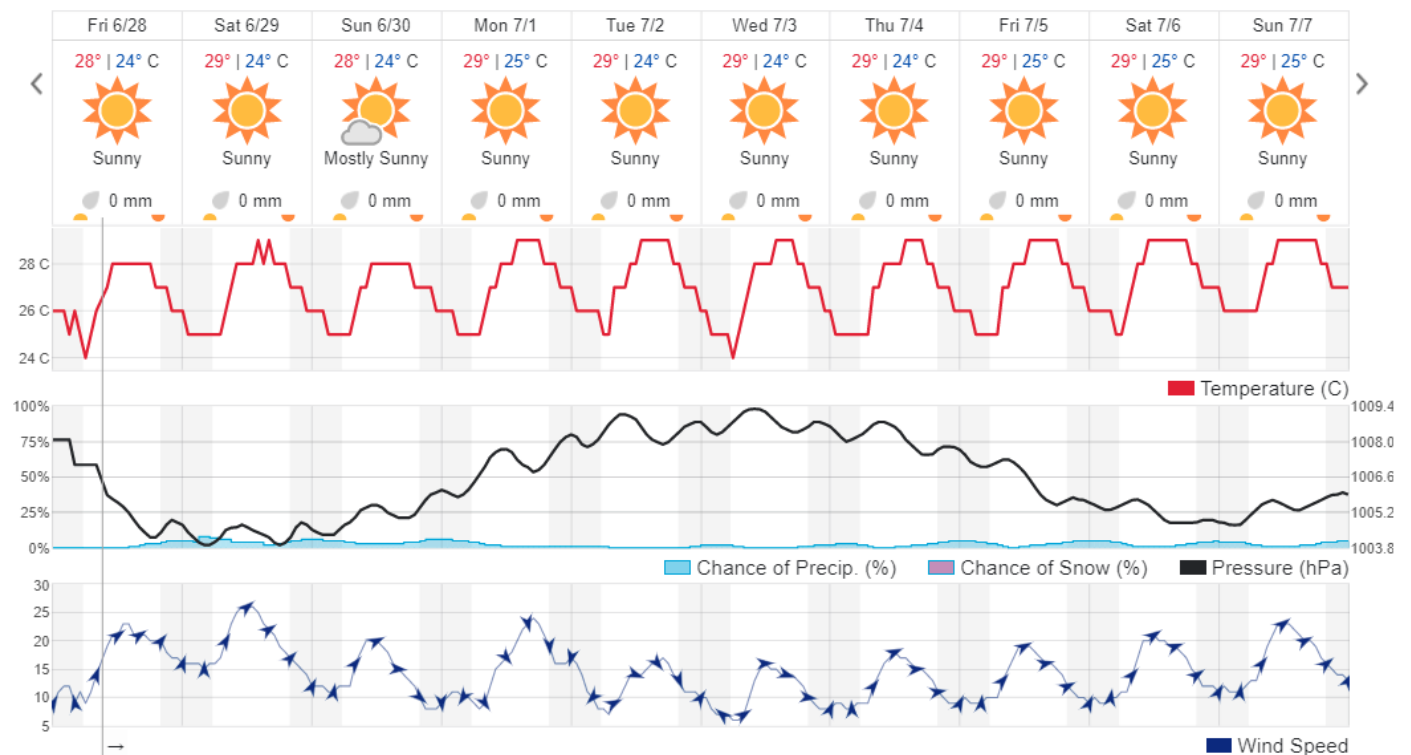

Jabal Moussa Reserve Forecast for 30 June 2019

Beirut, LB

27° ACHRAFIEH, RIZK STATION | CHANGE

TODAY HOURLY 10-DAY CALENDAR HISTORY WUNDERMAP

Customize

Nord

Koura

Municipality	28-Jun	29-Jun	30-Jun	Municipality	28-Jun	29-Jun	30-Jun	Municipality	28-Jun	29-Jun	30-Jun
Aaba	M	M	M	Afsaddiq	MH	MH	MH	Ain Ekrine	MH	MH	MH
Amioun	MH	MH	MH	Anfeh	MH	MH	M	Badbhoun	MH	H	MH
Barghoun	MH	H	MH	Barsa	M	M	M	Batroumine	M	M	M
Bdebba	M	M	M	Bechmizzine	M	M	M	Bednaye El-Koura	H	H	H
Bhabbouch El-Koura	MH	MH	MH	Bkeftine	M	M	M	Bnehran	MH	MH	MH
Bqaiia El-Koura	M	M	M	Bsarma	M	M	M	Btaaboura	MH	MH	MH
Bterram	M	M	M	Btouratij	M	M	M	Bziza	MH	MH	MH
Dar Beechtar	H	H	H	Dar Chmezzine	MH	MH	MH	Deddeh	M	M	M
Deir El-Balamand	MH	MH	MH	Fih	M	M	M	Hraiche	MH	H	MH
Ijdaabrine	MH	MH	MH	Kaftoun	MH	MH	MH	Kefraya El-Koura	MH	MH	MH
Kfarakka	M	M	M	Kfarhata	MH	MH	MH	Kfarhazir	MH	MH	MH
Kfarkahel	M	M	M	Kfarsaroun	M	M	M	Kosba	M	M	M
Mejdel el-Koura	H	H	H	Nakhle	M	M	M	Qalhat	M	M	M
Ras Masqa	M	M	M	Rechdibbine	MH	MH	MH	Zakroun	MH	H	MH
Zgharta El-Mtaouile	MH	MH	MH								