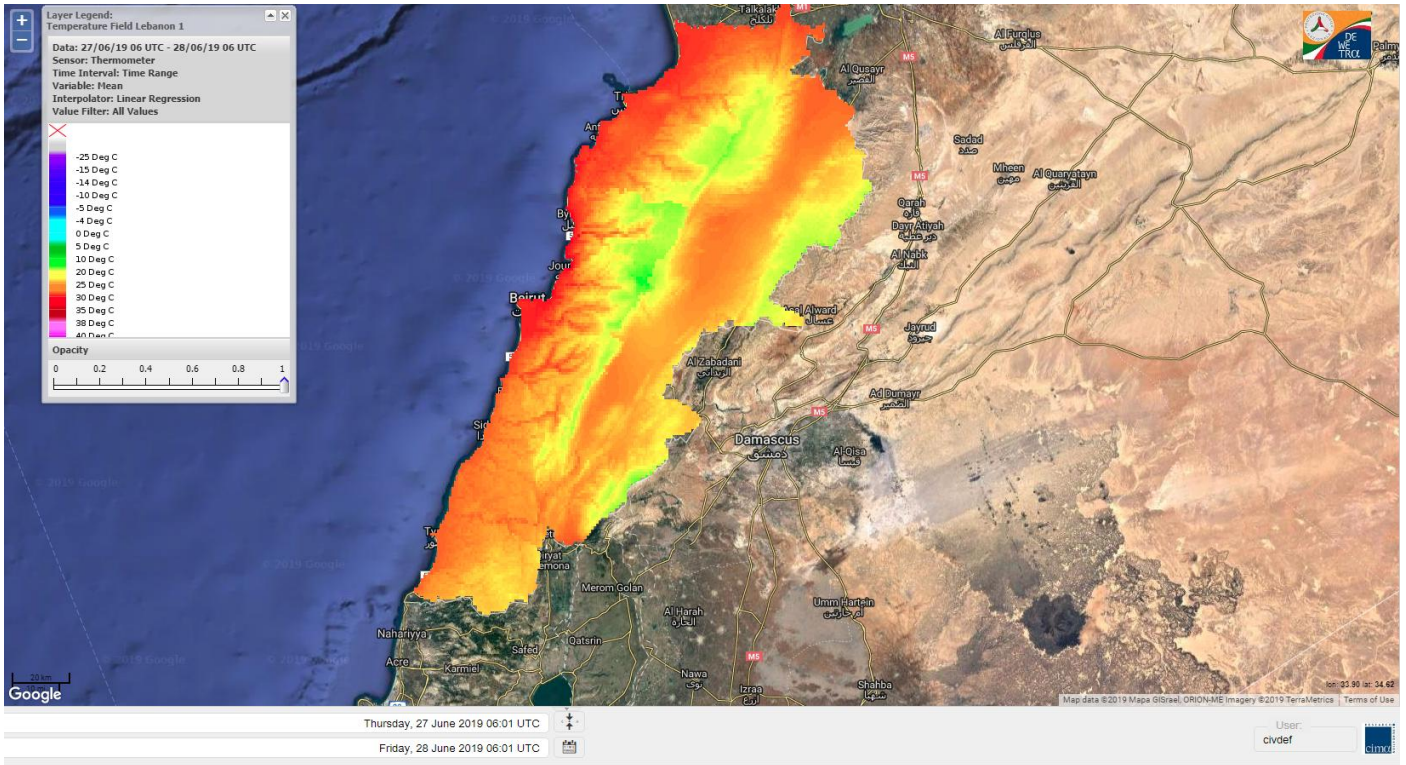

Lebanon temperature for 28 June 2019