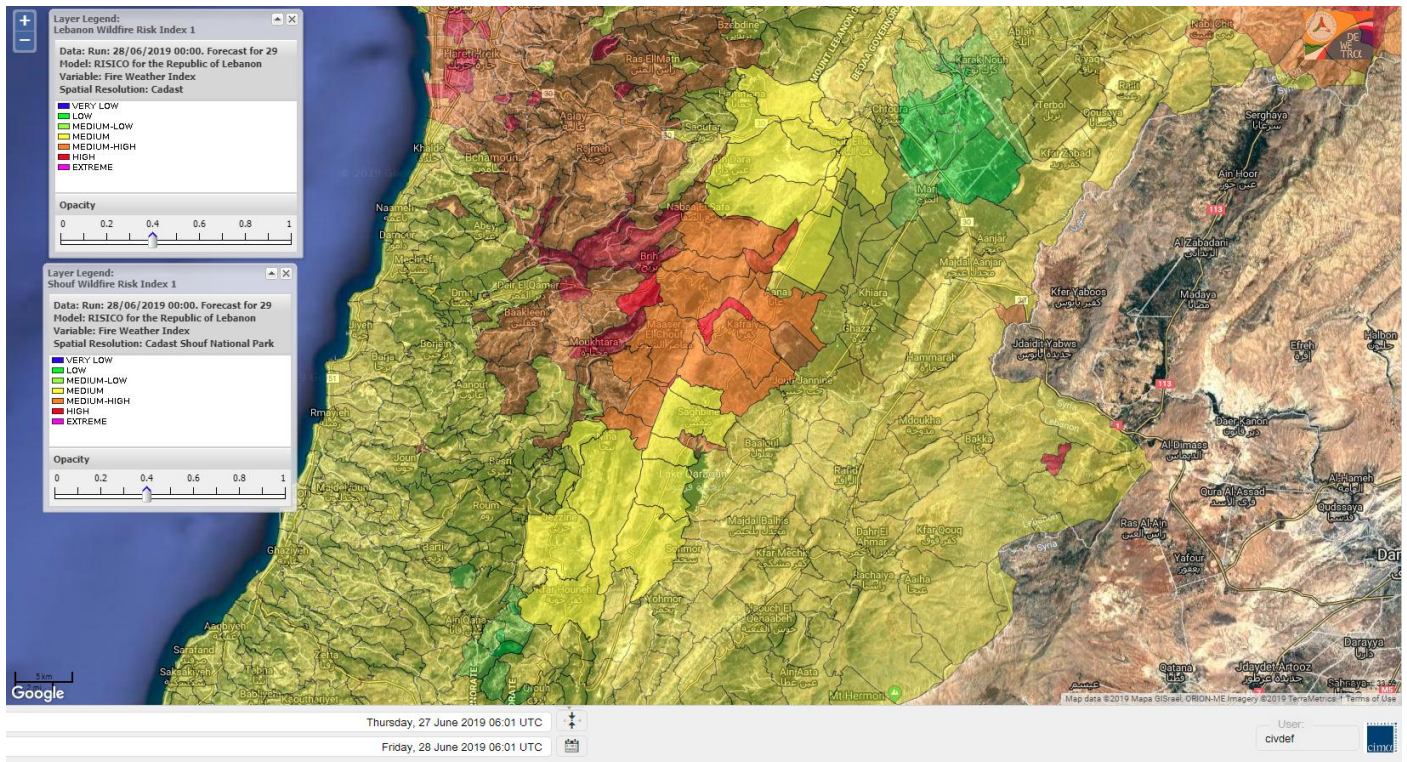

Shouf Biosphere Reserve Forecast for 29 June 2019