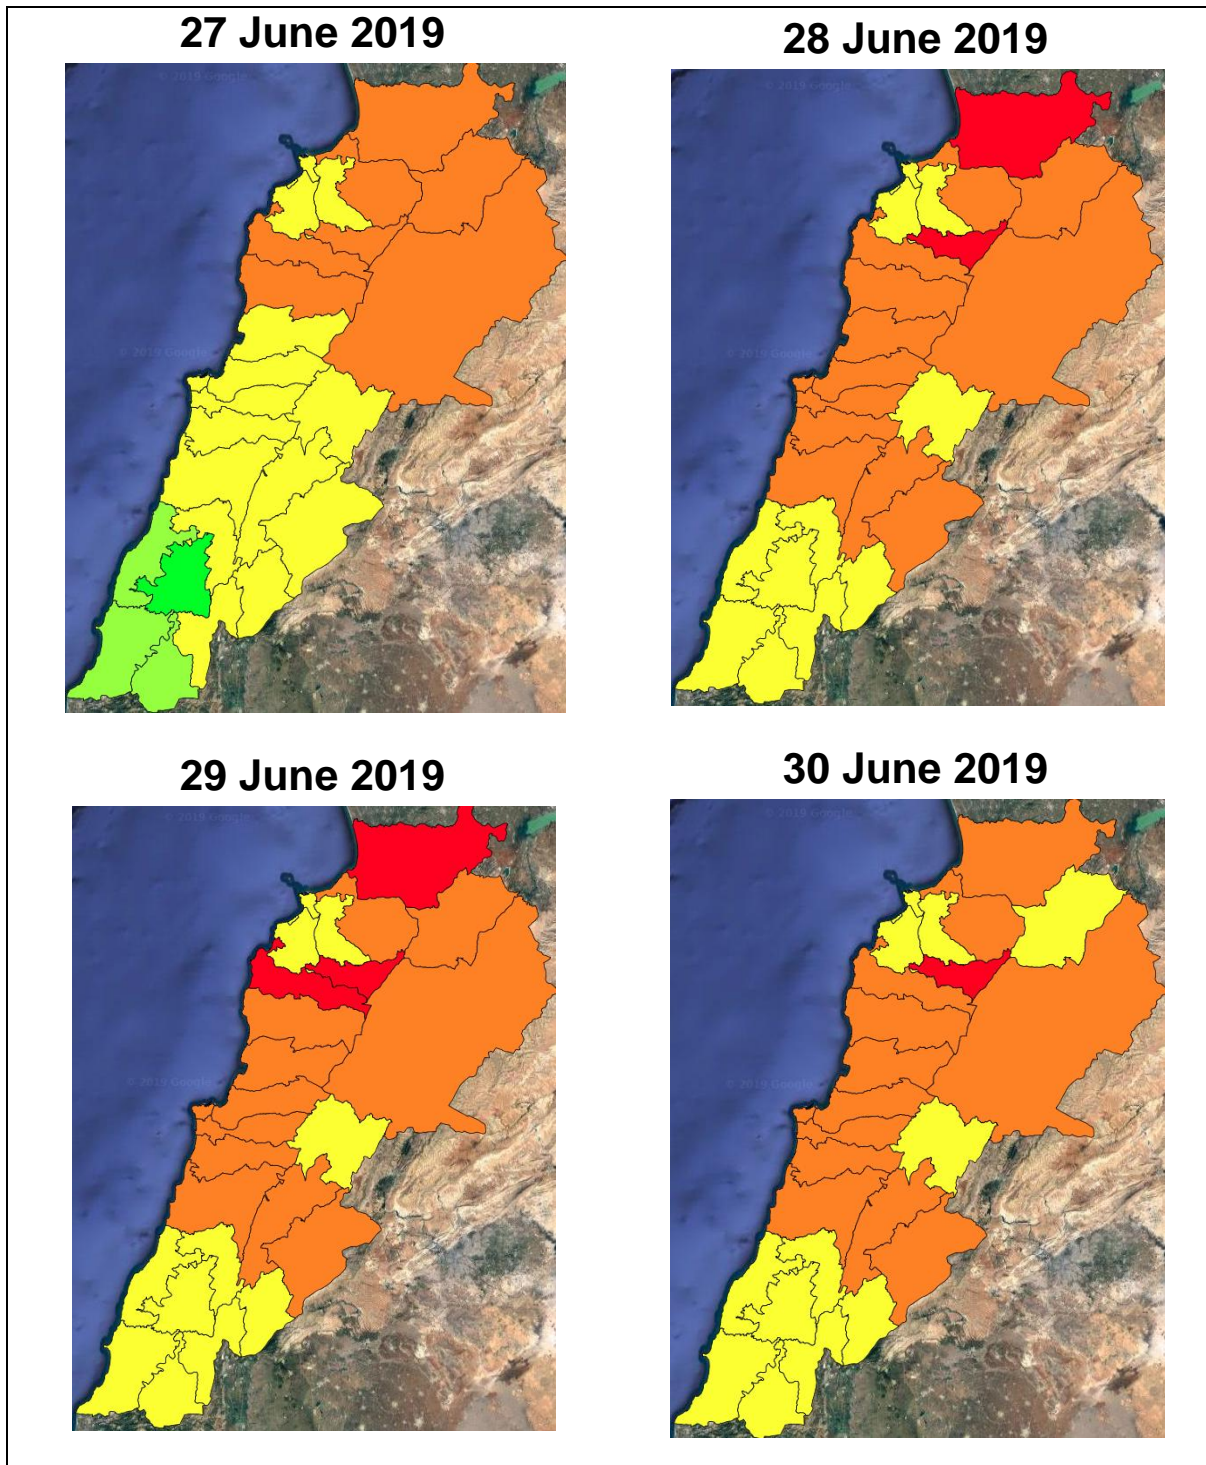

FIRE RISK INDEX

Layer Legend:
Lebanon Wildfire Risk Index 1

Data: Run: 28/06/2019 00:00. Forecast for 28
Model: RISICO for the Republic of Lebanon
Variable: Fire Weather Index
Spatial Resolution: Caza

- VERY LOW
- LOW
- MEDIUM-LOW
- MEDIUM
- MEDIUM-HIGH
- HIGH
- EXTREME