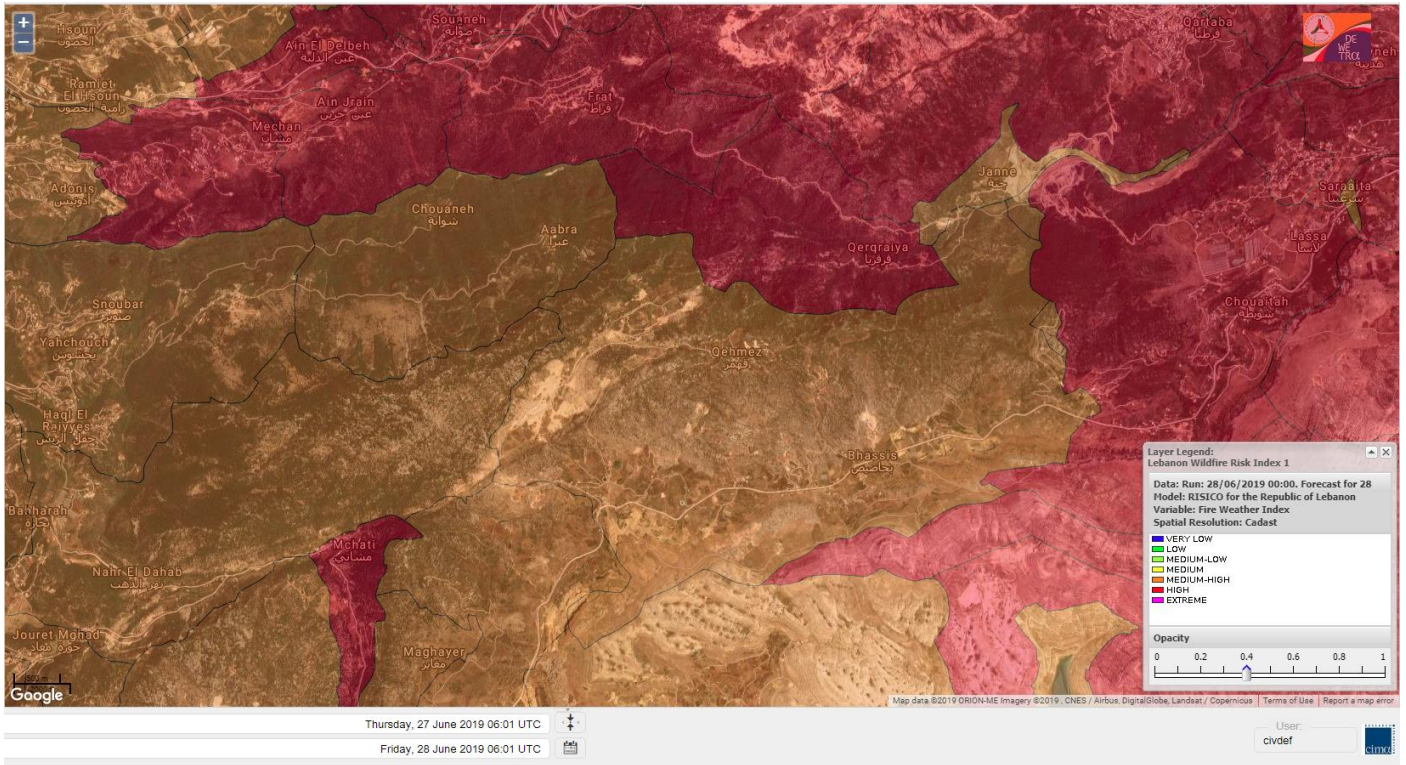

Jabal Moussa Reserve Forecast for 28 June 2019