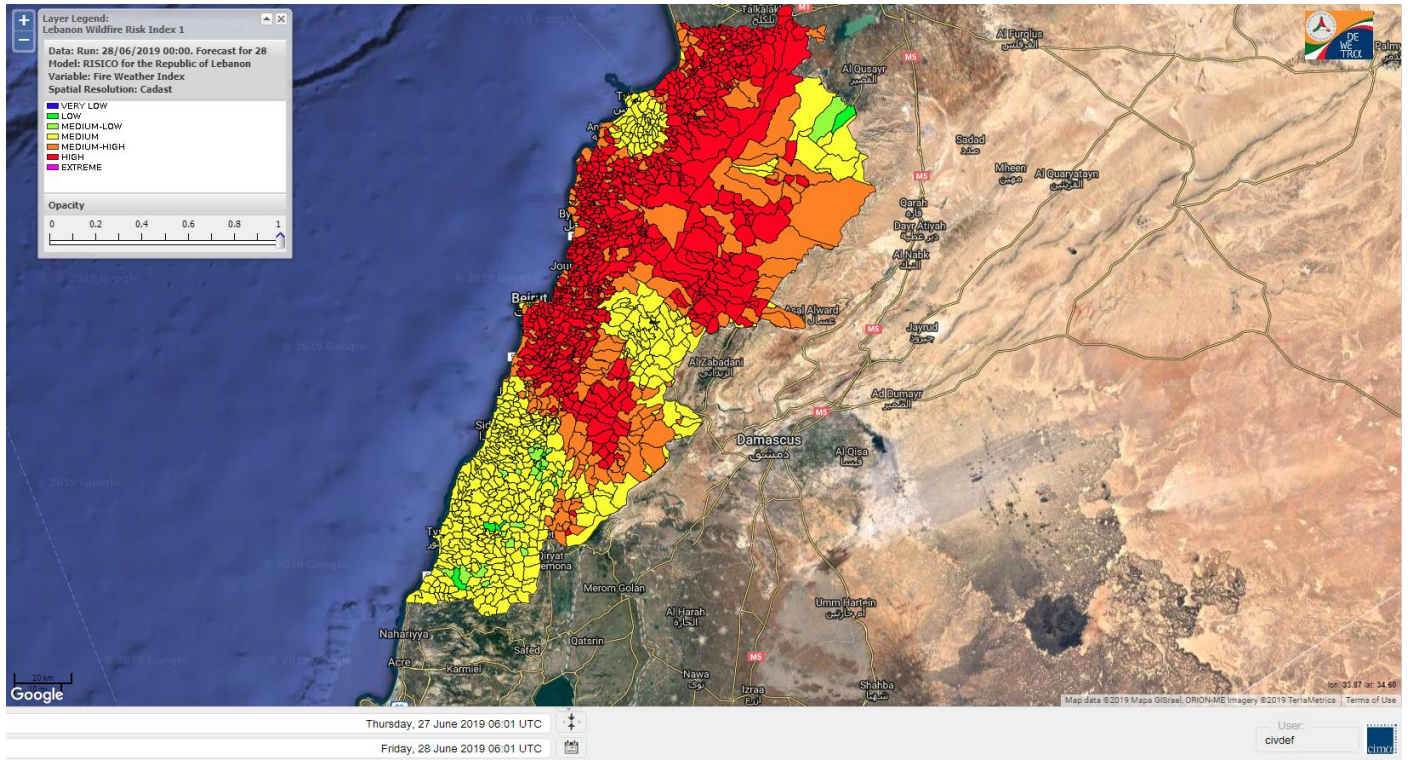

Lebanon for 28 June 2019