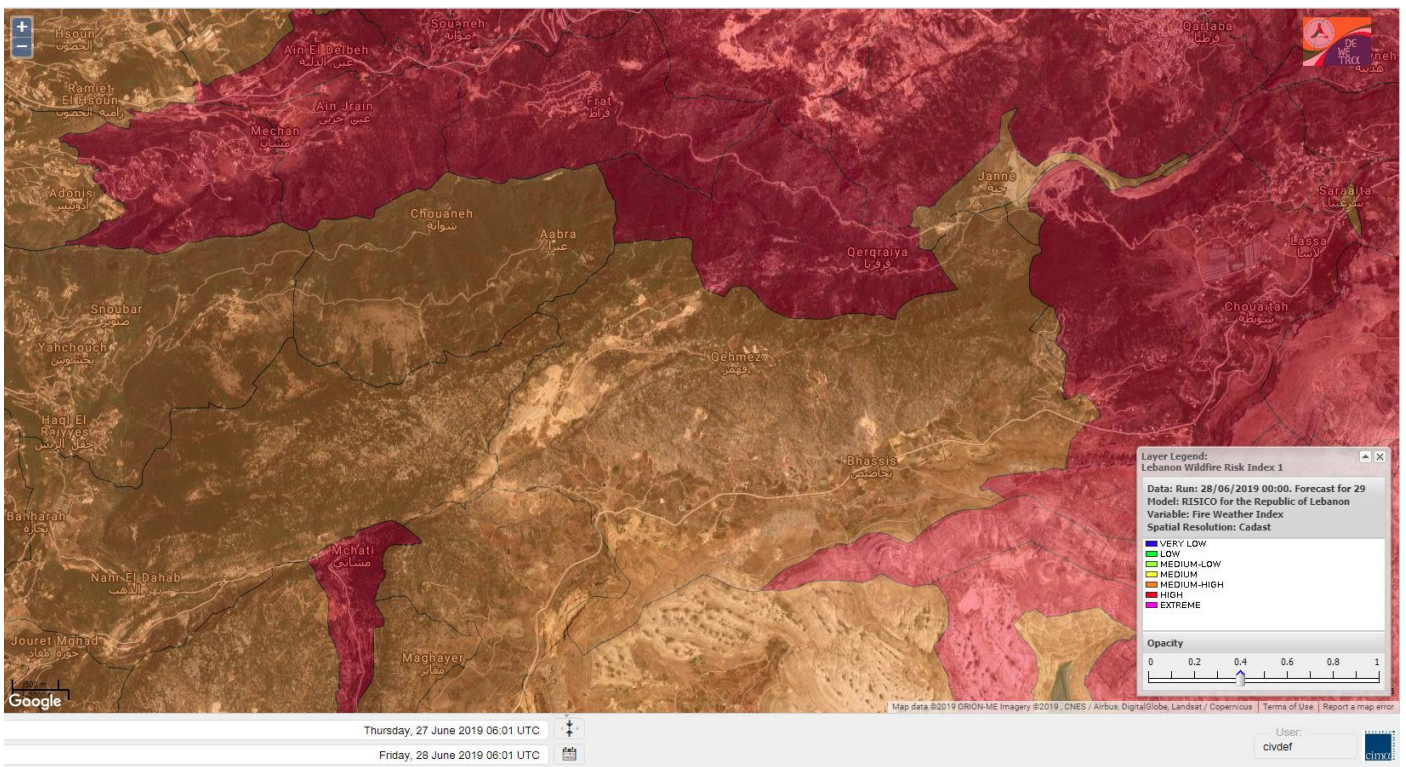

Jabal Moussa Reserve Forecast for 30 June 2019

Beirut, LB

27° ACHRAFIEH, RIZK STATION | CHANGE

TODAY HOURLY 10-DAY CALENDAR HISTORY WUNDERMAP

Customize

Nord

Koura

Municipality	28-Jun	29-Jun	30-Jun	Municipality	28-Jun	29-Jun	30-Jun	Municipality	28-Jun	29-Jun	30-Jun
Aaba	M	M	M	Afsaddiq	MH	MH	MH	Ain Ekrine	MH	MH	MH
Amioun	MH	MH	MH	Anfeh	MH	MH	M	Badbhoun	MH	H	MH
Barghoun	MH	H	MH	Barsa	M	M	M	Batroumine	M	M	M
Bdebba	M	M	M	Bechmizzine	M	M	M	Bednaye El-Koura	H	H	H
Bhabbouch El-Koura	MH	MH	MH	Bkeftine	M	M	M	Bnehran	MH	MH	MH
Bqaiia El-Koura	M	M	M	Bsarma	M	M	M	Btaaboura	MH	MH	MH
Bterram	M	M	M	Btouratij	M	M	M	Bziza	MH	MH	MH
Dar Beechtar	H	H	H	Dar Chmezzine	MH	MH	MH	Deddeh	M	M	M
Deir El-Balamand	MH	MH	MH	Fih	M	M	M	Hraiche	MH	H	MH
Ijdaabrine	MH	MH	MH	Kaftoun	MH	MH	MH	Kefraya El-Koura	MH	MH	MH
Kfarakka	M	M	M	Kfarhata	MH	MH	MH	Kfarhazir	MH	MH	MH
Kfarkahel	M	M	M	Kfarsaroun	M	M	M	Kosba	M	M	M
Mejdel el-Koura	H	H	H	Nakhle	M	M	M	Qalhat	M	M	M
Ras Masqa	M	M	M	Rechdibbine	MH	MH	MH	Zakroun	MH	H	MH
Zgharta El-Mtaouile	MH	MH	MH								