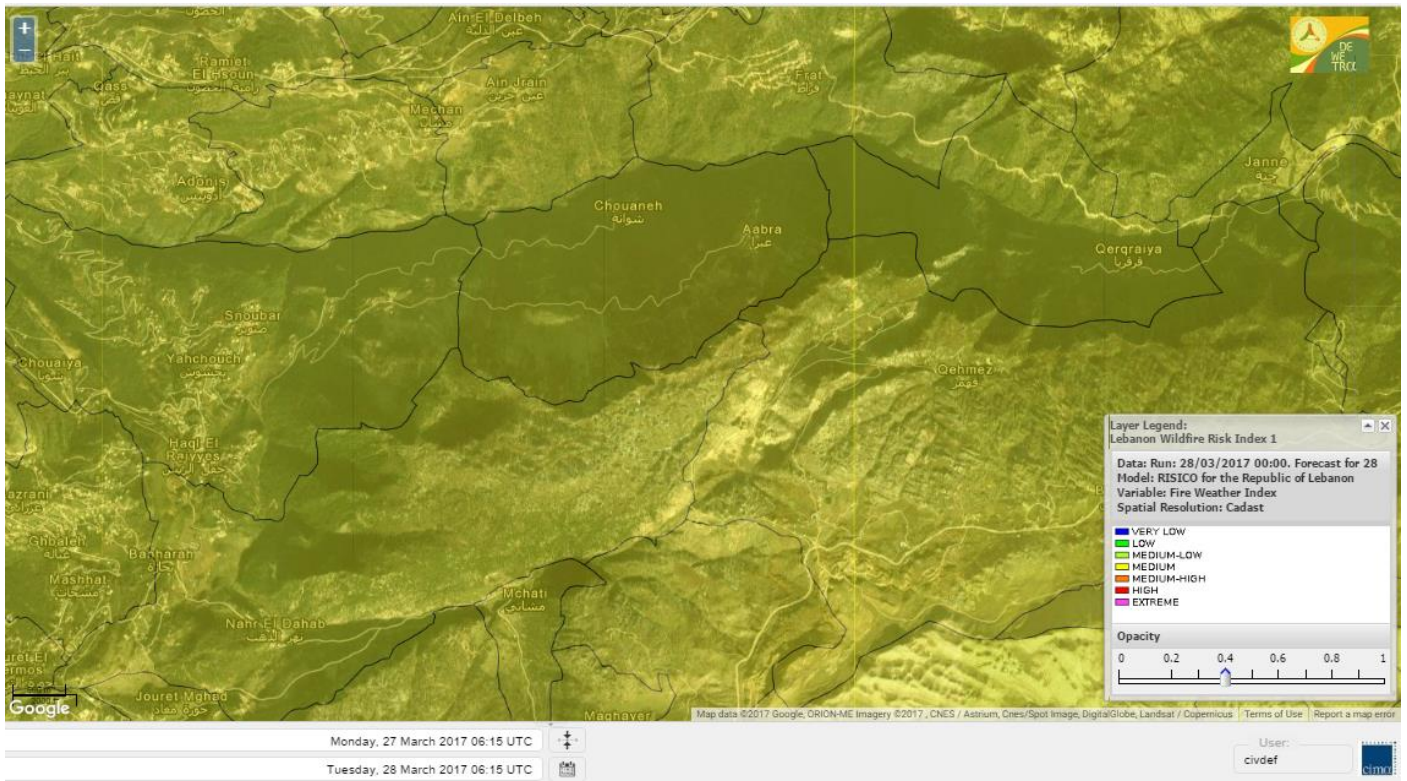

Jabal Moussa Reserve Forecast for 28 Mars 2017