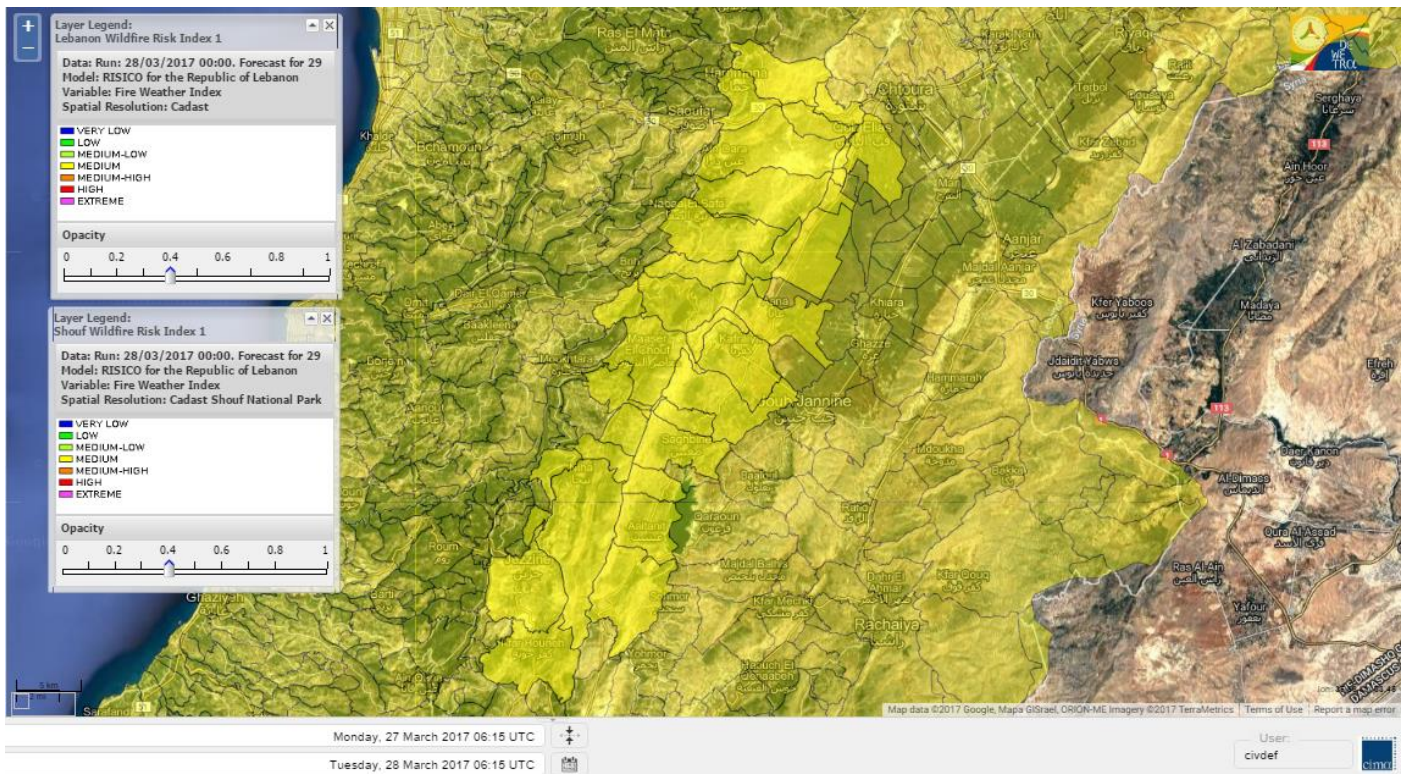

Shouf Biosphere Reserve Forecast for 29 Mars 2017