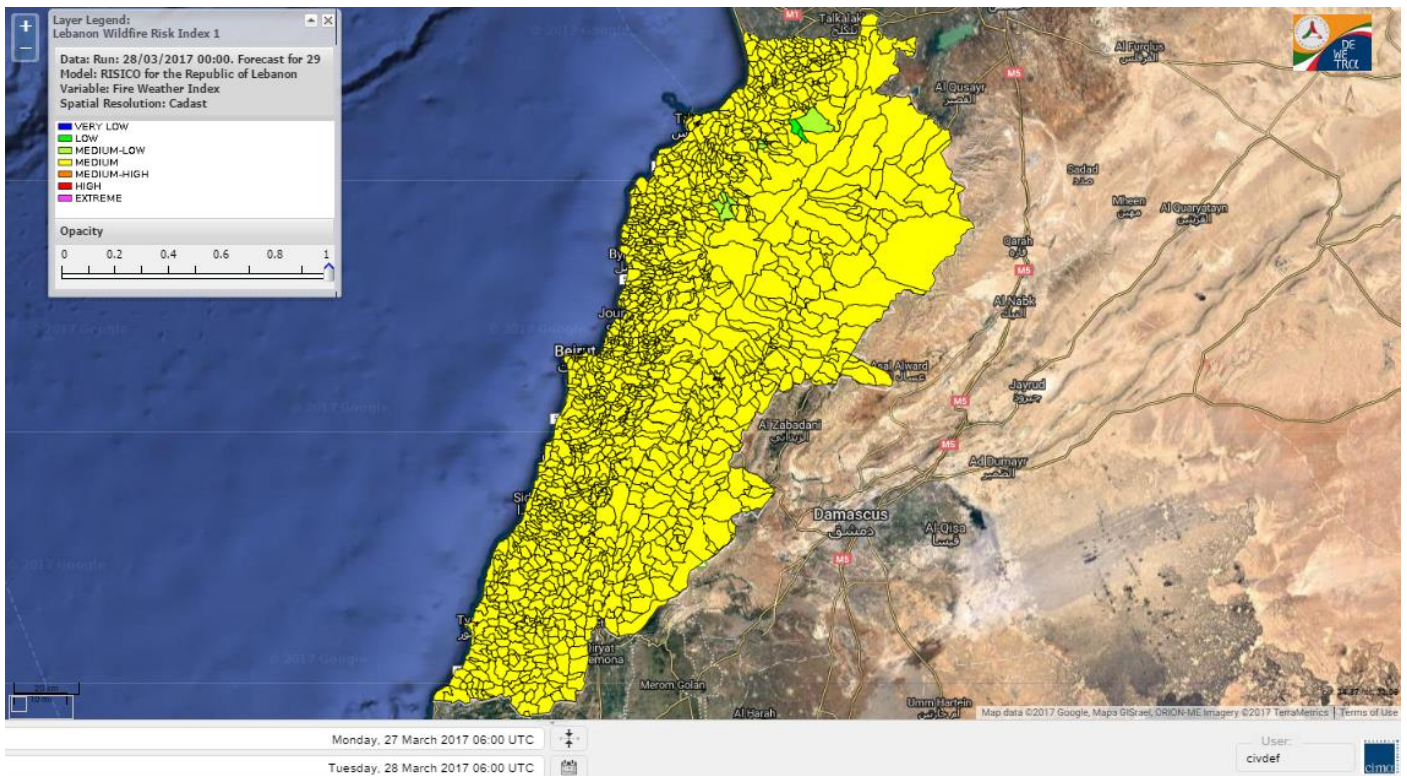

Lebanon for 29 Mars 2017