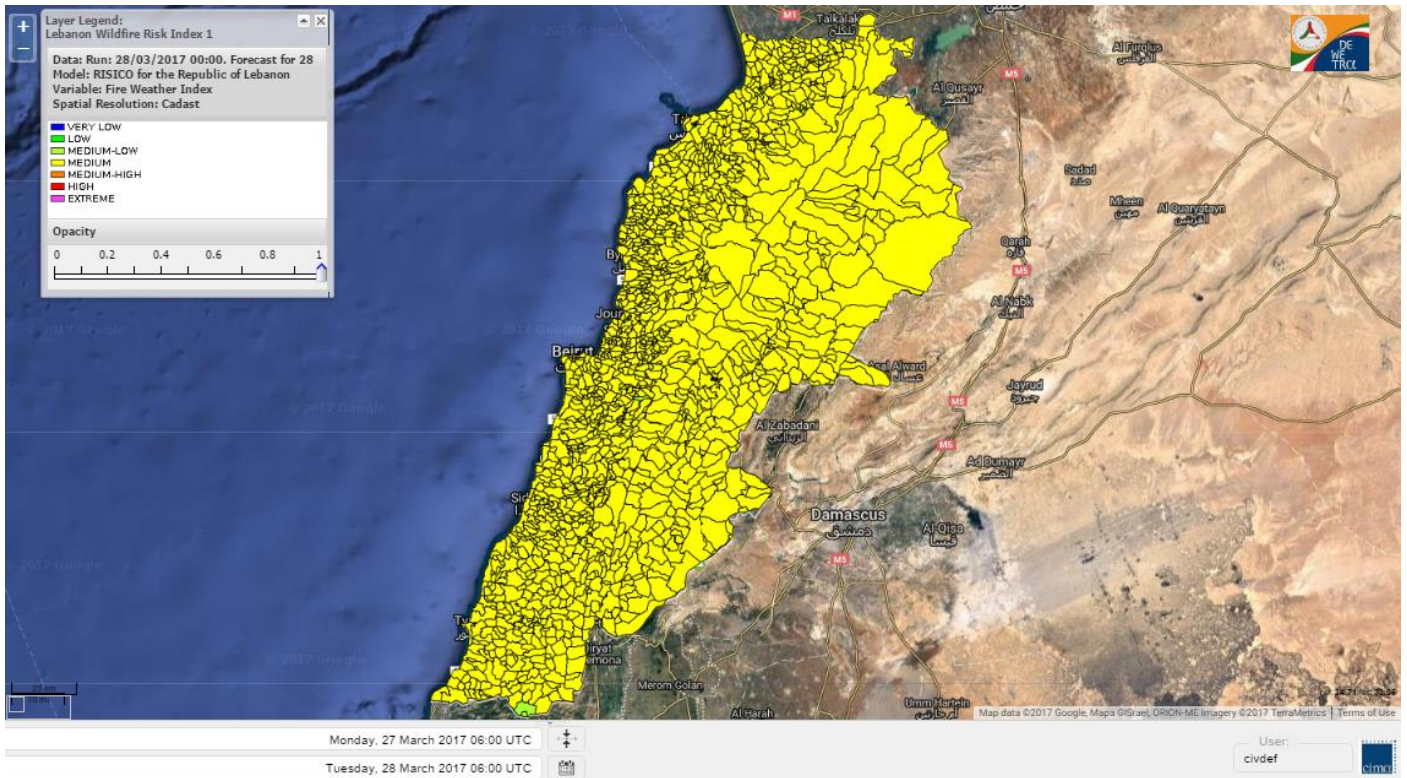

Lebanon for 28 Mars 2017