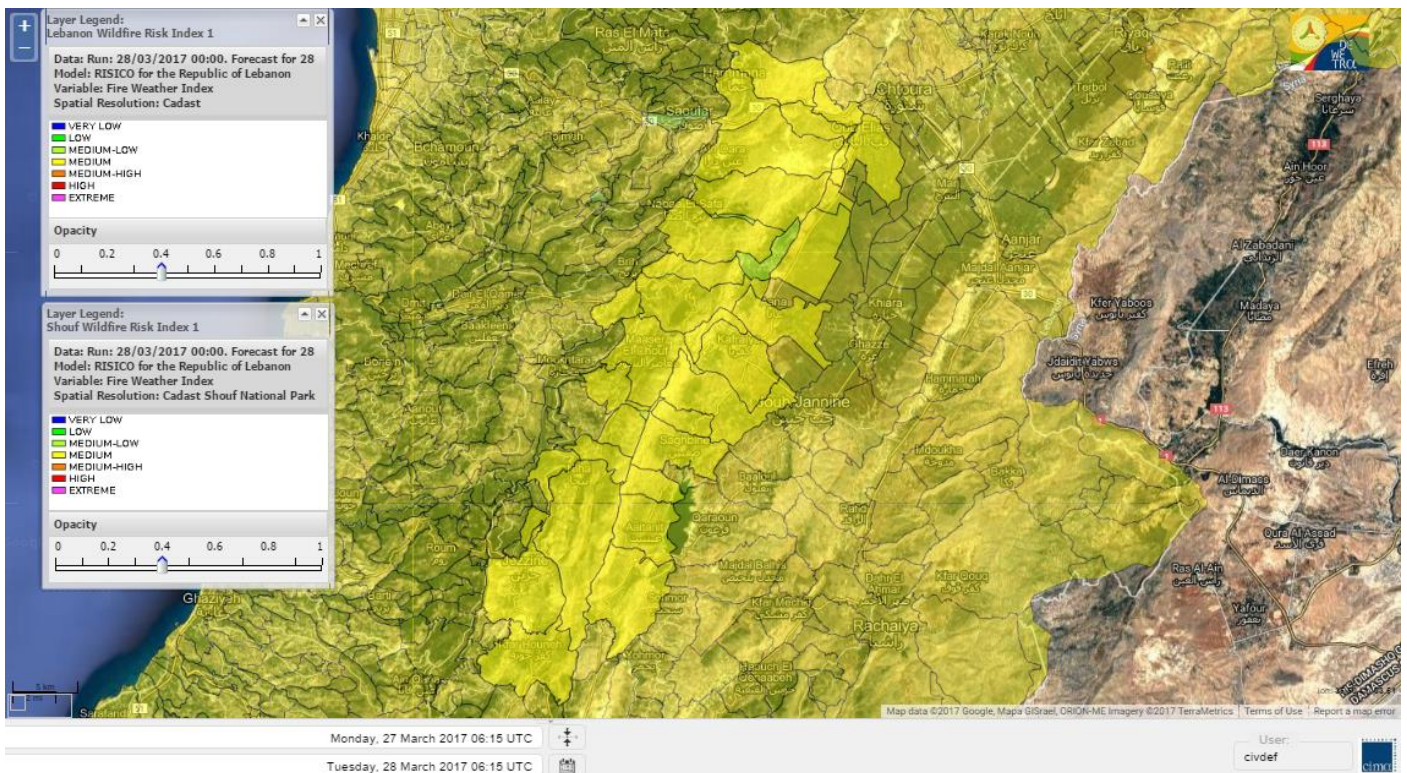

Shouf Biosphere Reserve Forecast for 28 Mars 2017