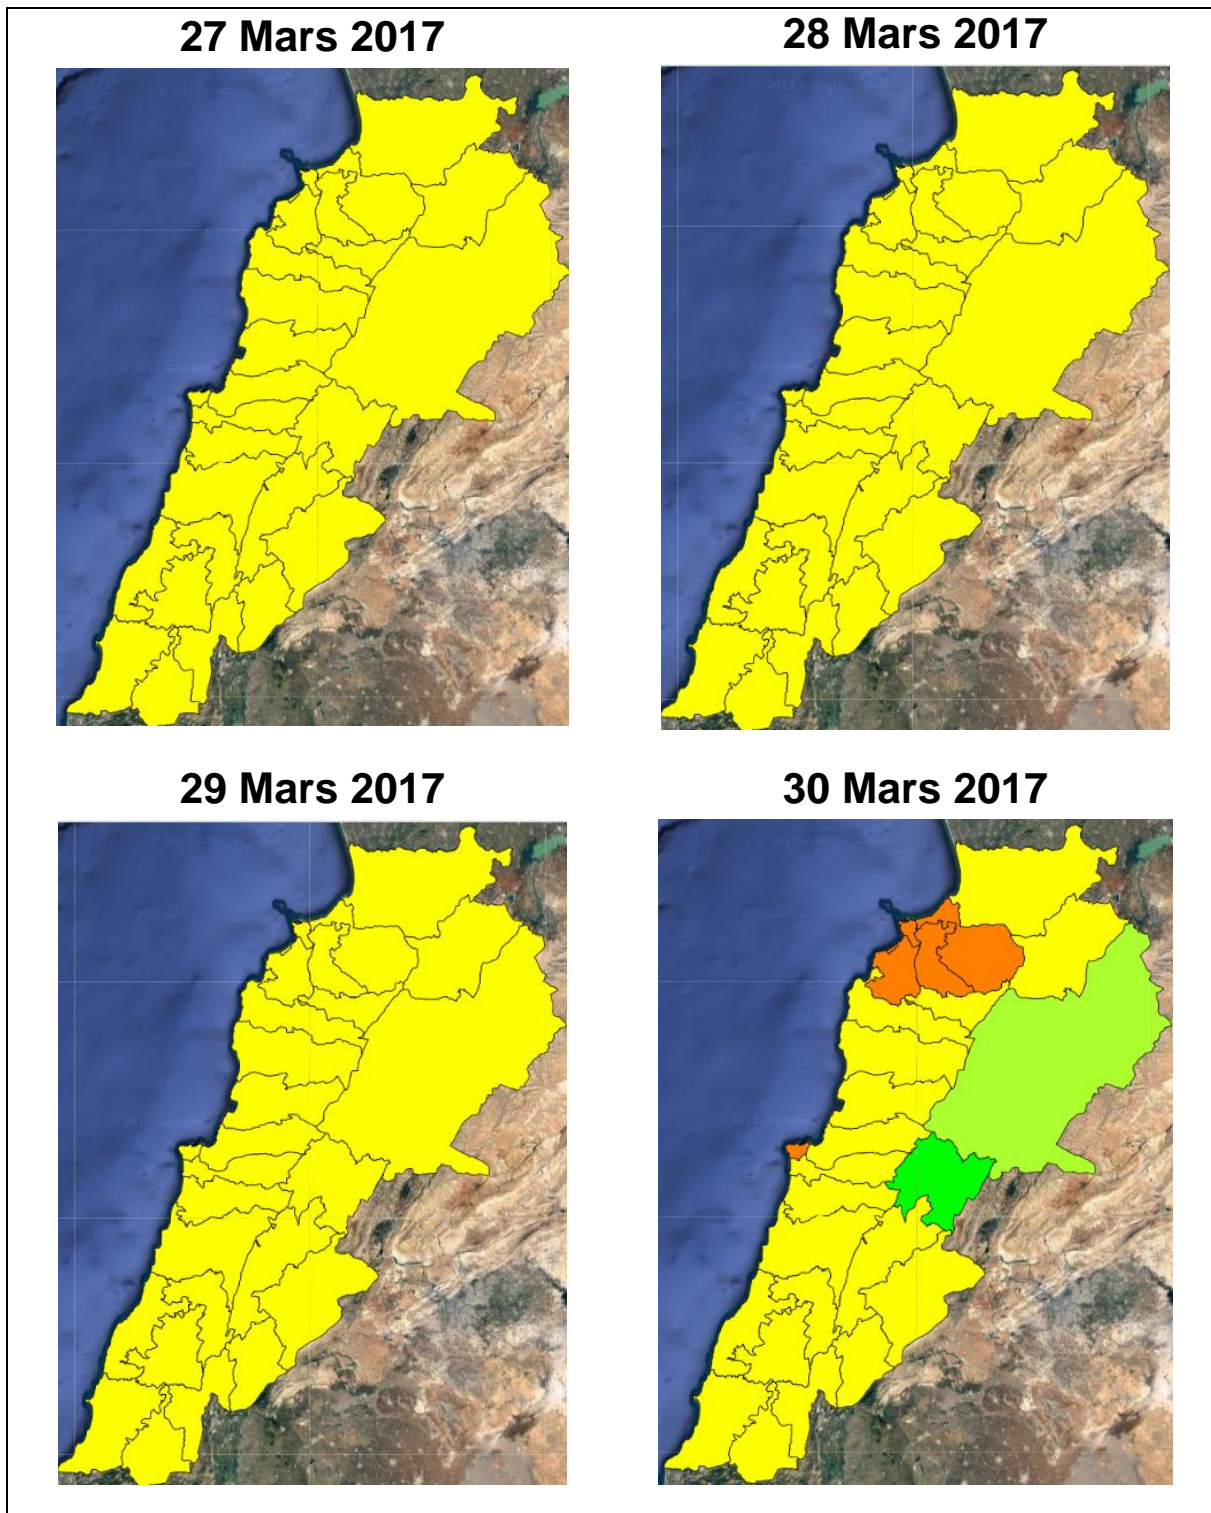

FIRE RISK INDEX

Layer Legend:
Lebanon Wildfire Risk Index 1

Data: Run: 28/03/2017 00:00. Forecast for 28
Model: RISICO for the Republic of Lebanon
Variable: Fire Weather Index
Spatial Resolution: Caza

- VERY LOW
- LOW
- MEDIUM-LOW
- MEDIUM
- MEDIUM-HIGH
- HIGH
- EXTREME