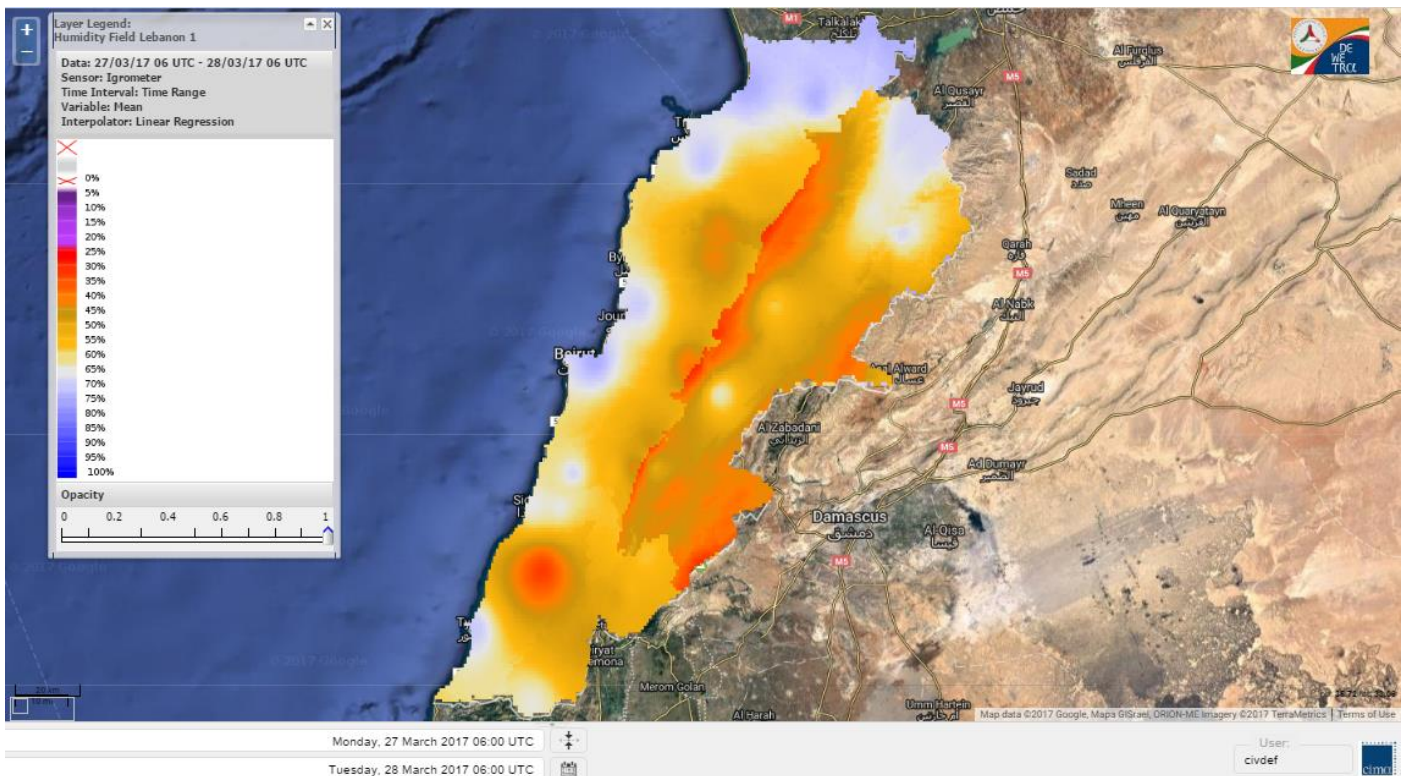

Lebanon humidity for 28 Mars 2017