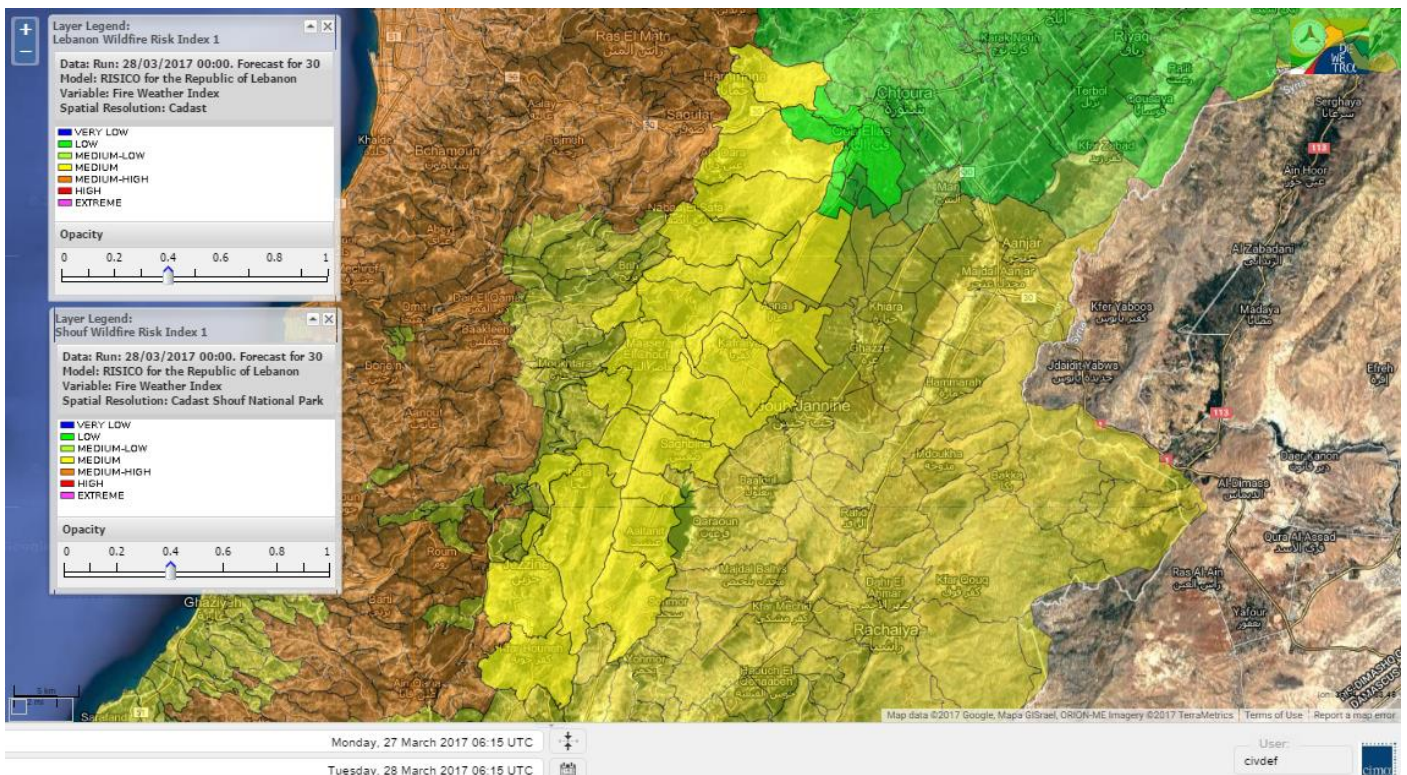

Shouf Biosphere Reserve Forecast for 30 Mars 2017