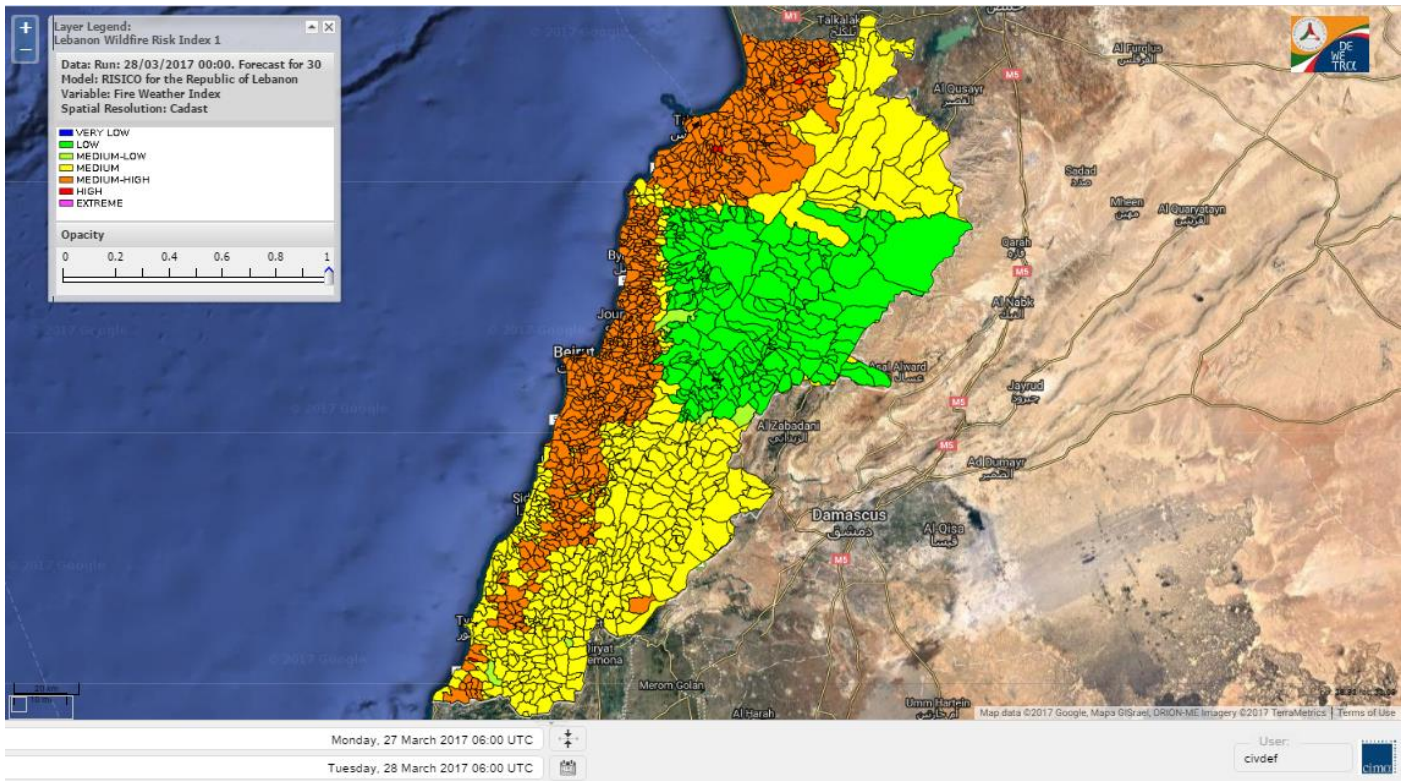

Lebanon for 30 Mars 2017