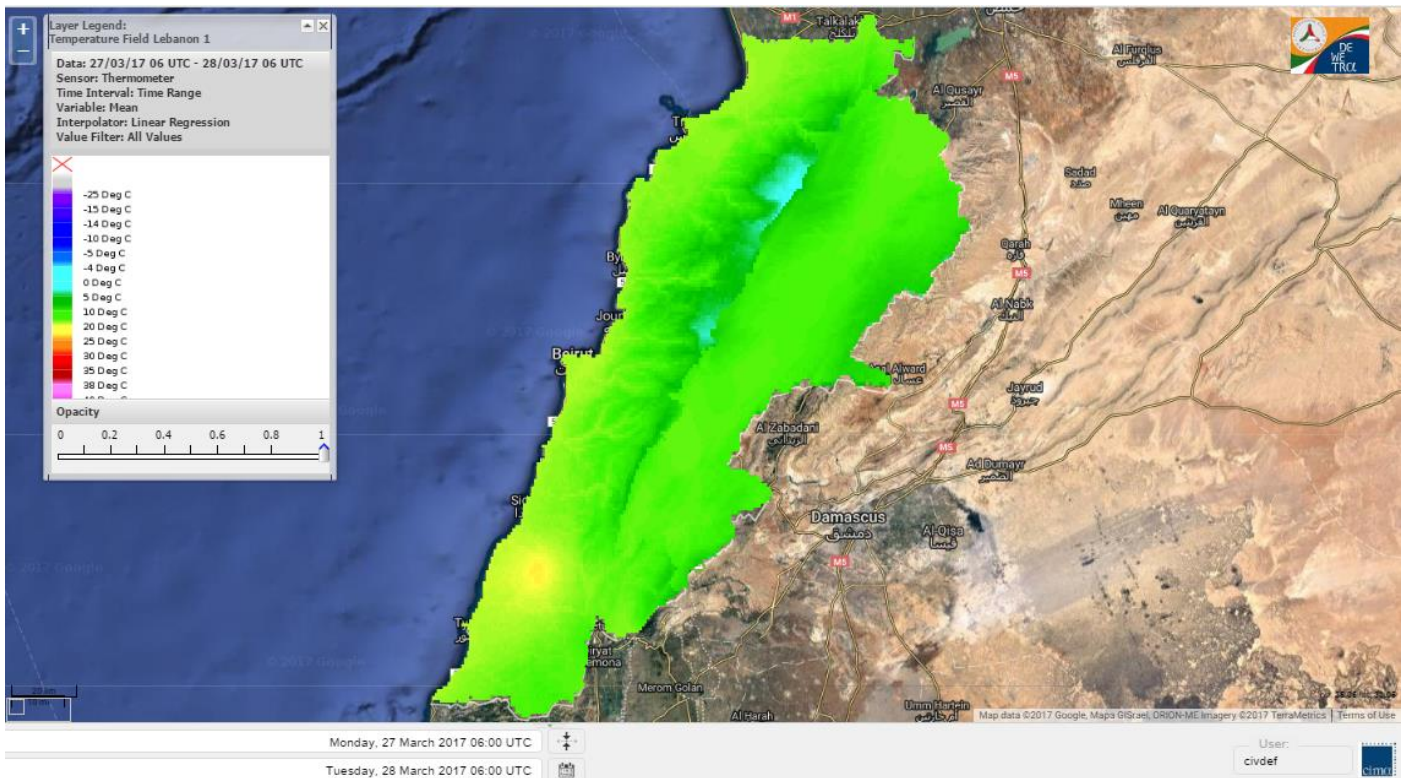

Lebanon temperature for 28 Mars 2017