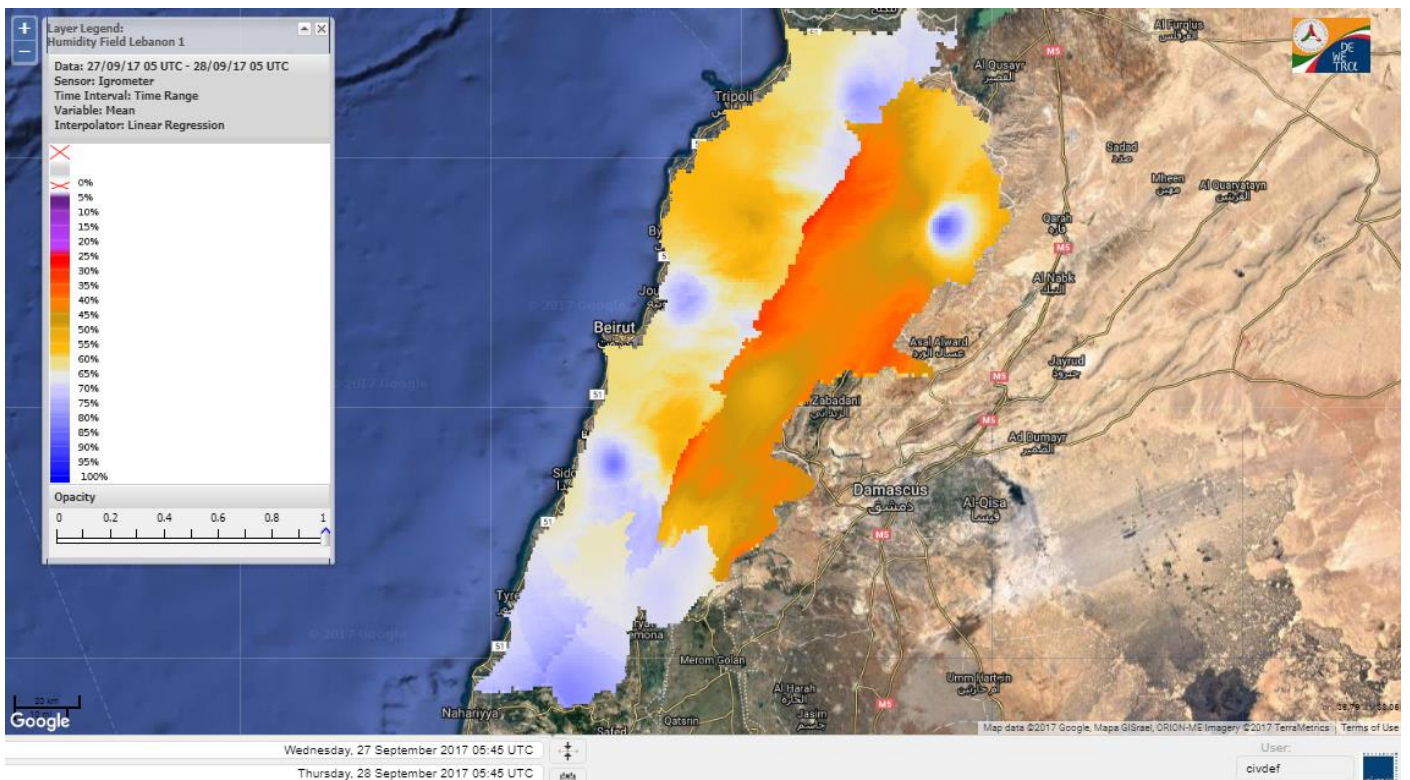

Lebanon humidity for 28 Sep 2017