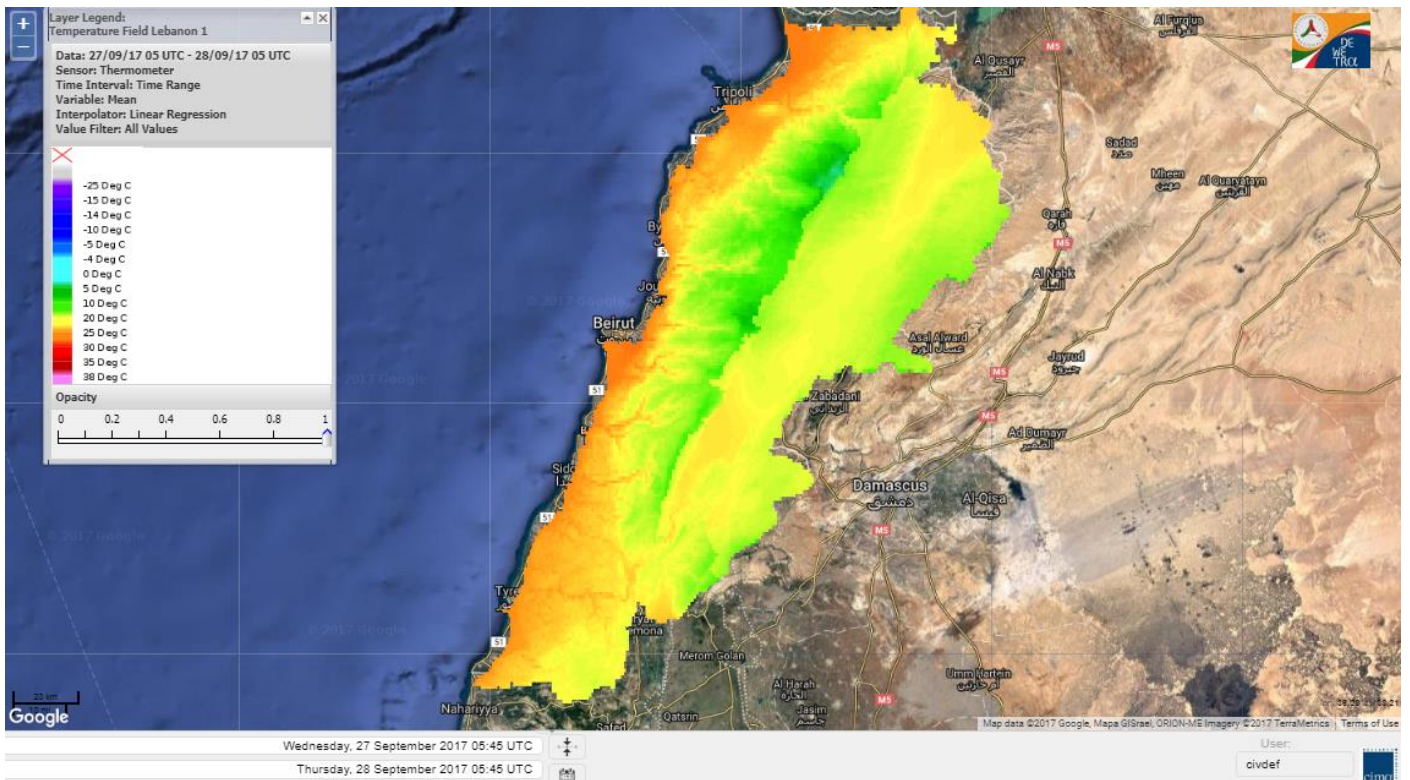

Lebanon temperature for 28 Sep 2017