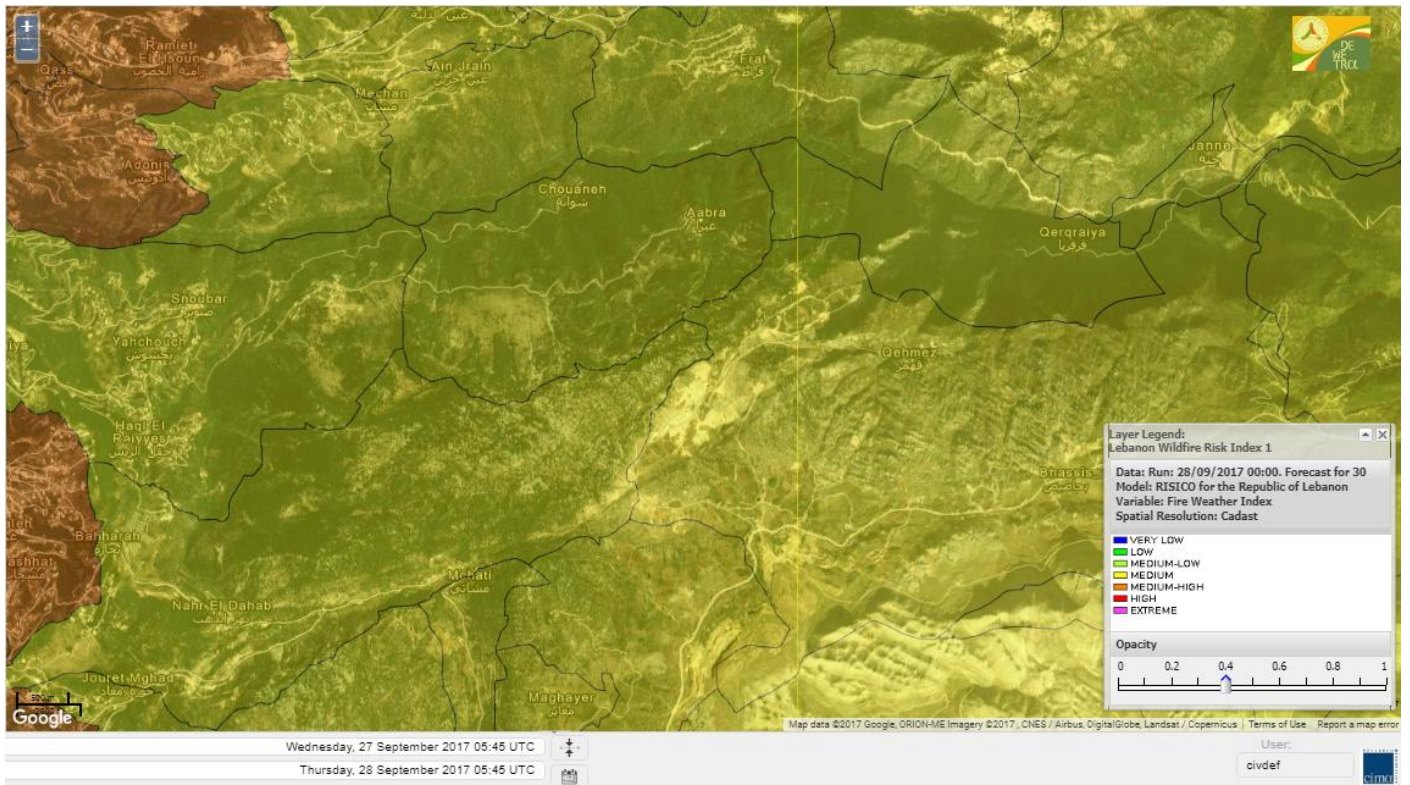

Jabal Moussa Reserve Forecast for 30 Sep 2017