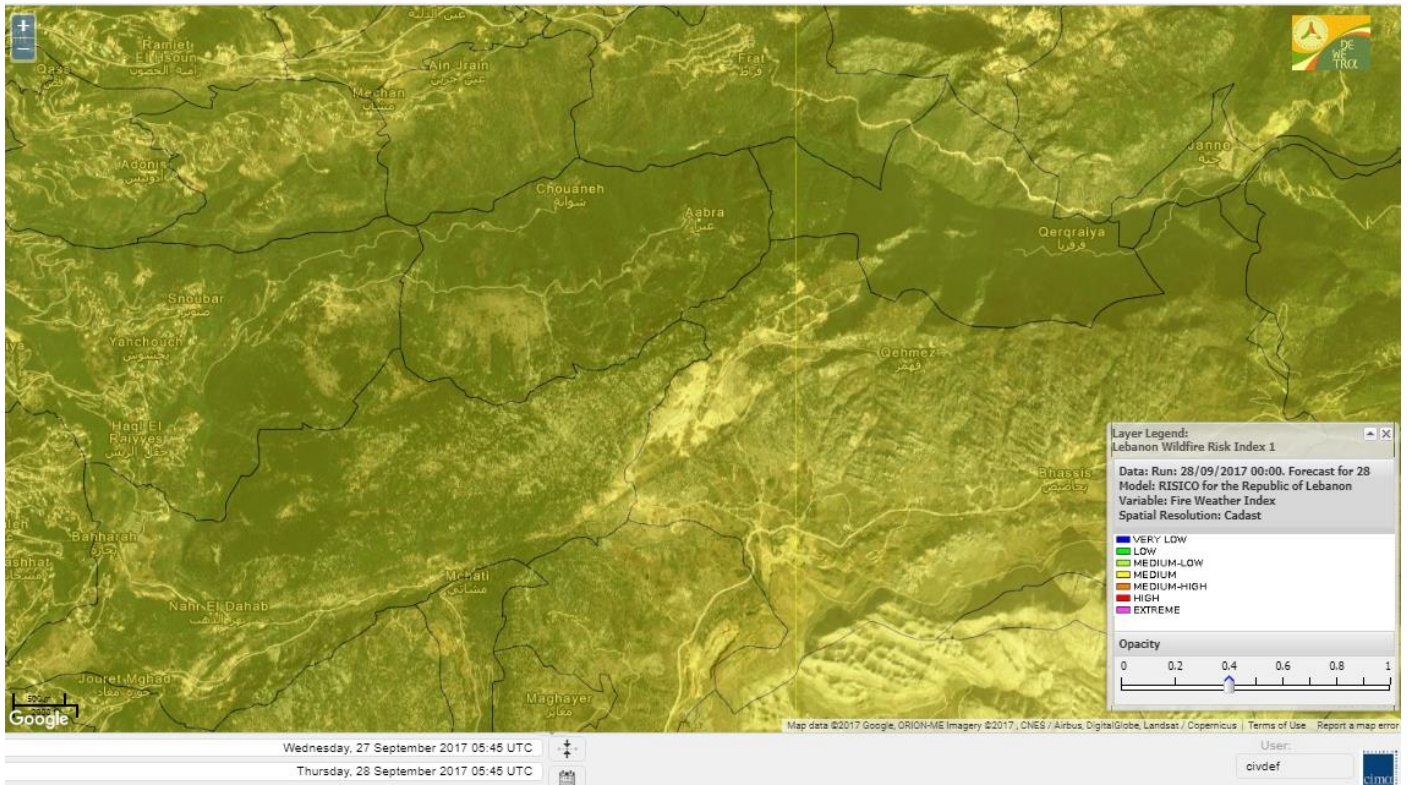

Jabal Moussa Reserve Forecast for 28 Sep 2017