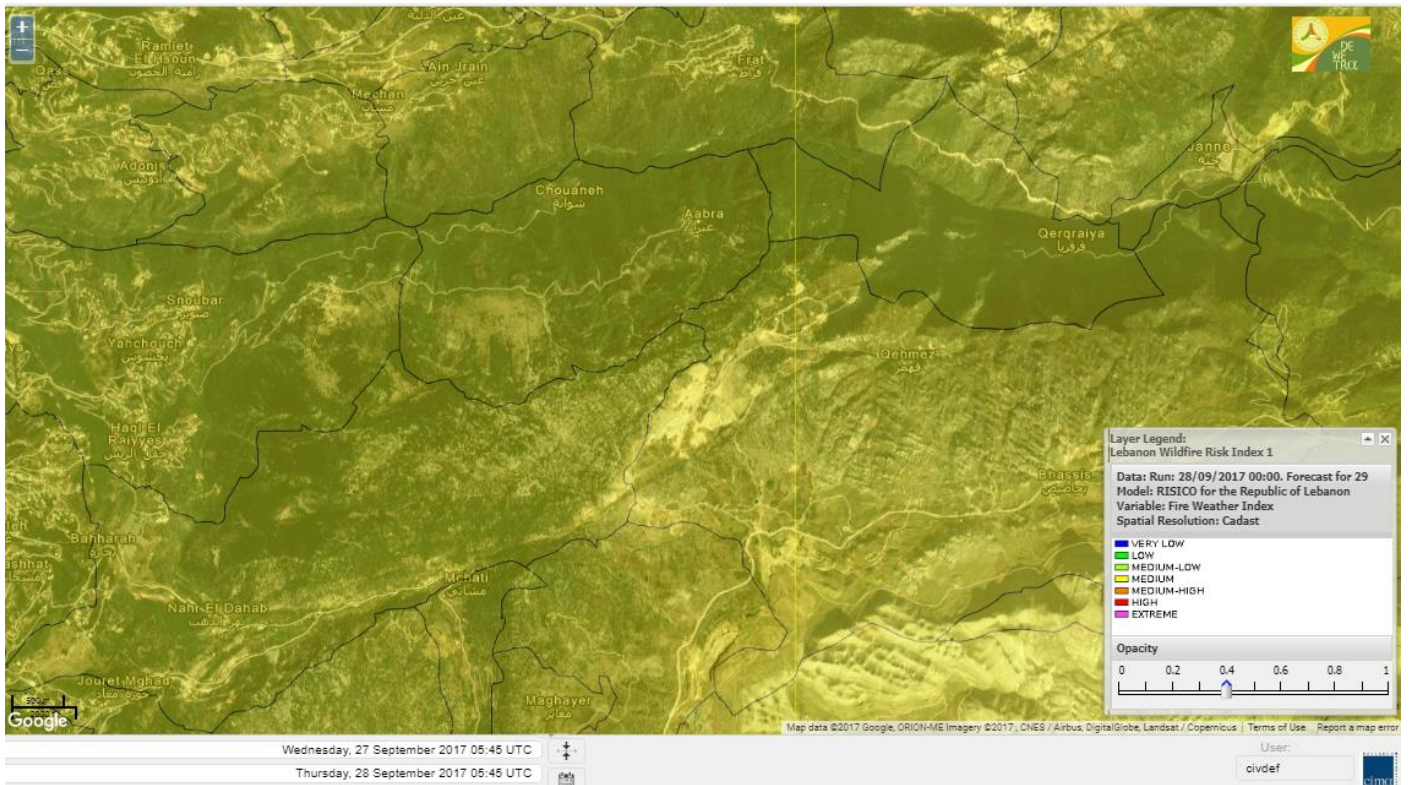

Jabal Moussa Reserve Forecast for 29 Sep 2017