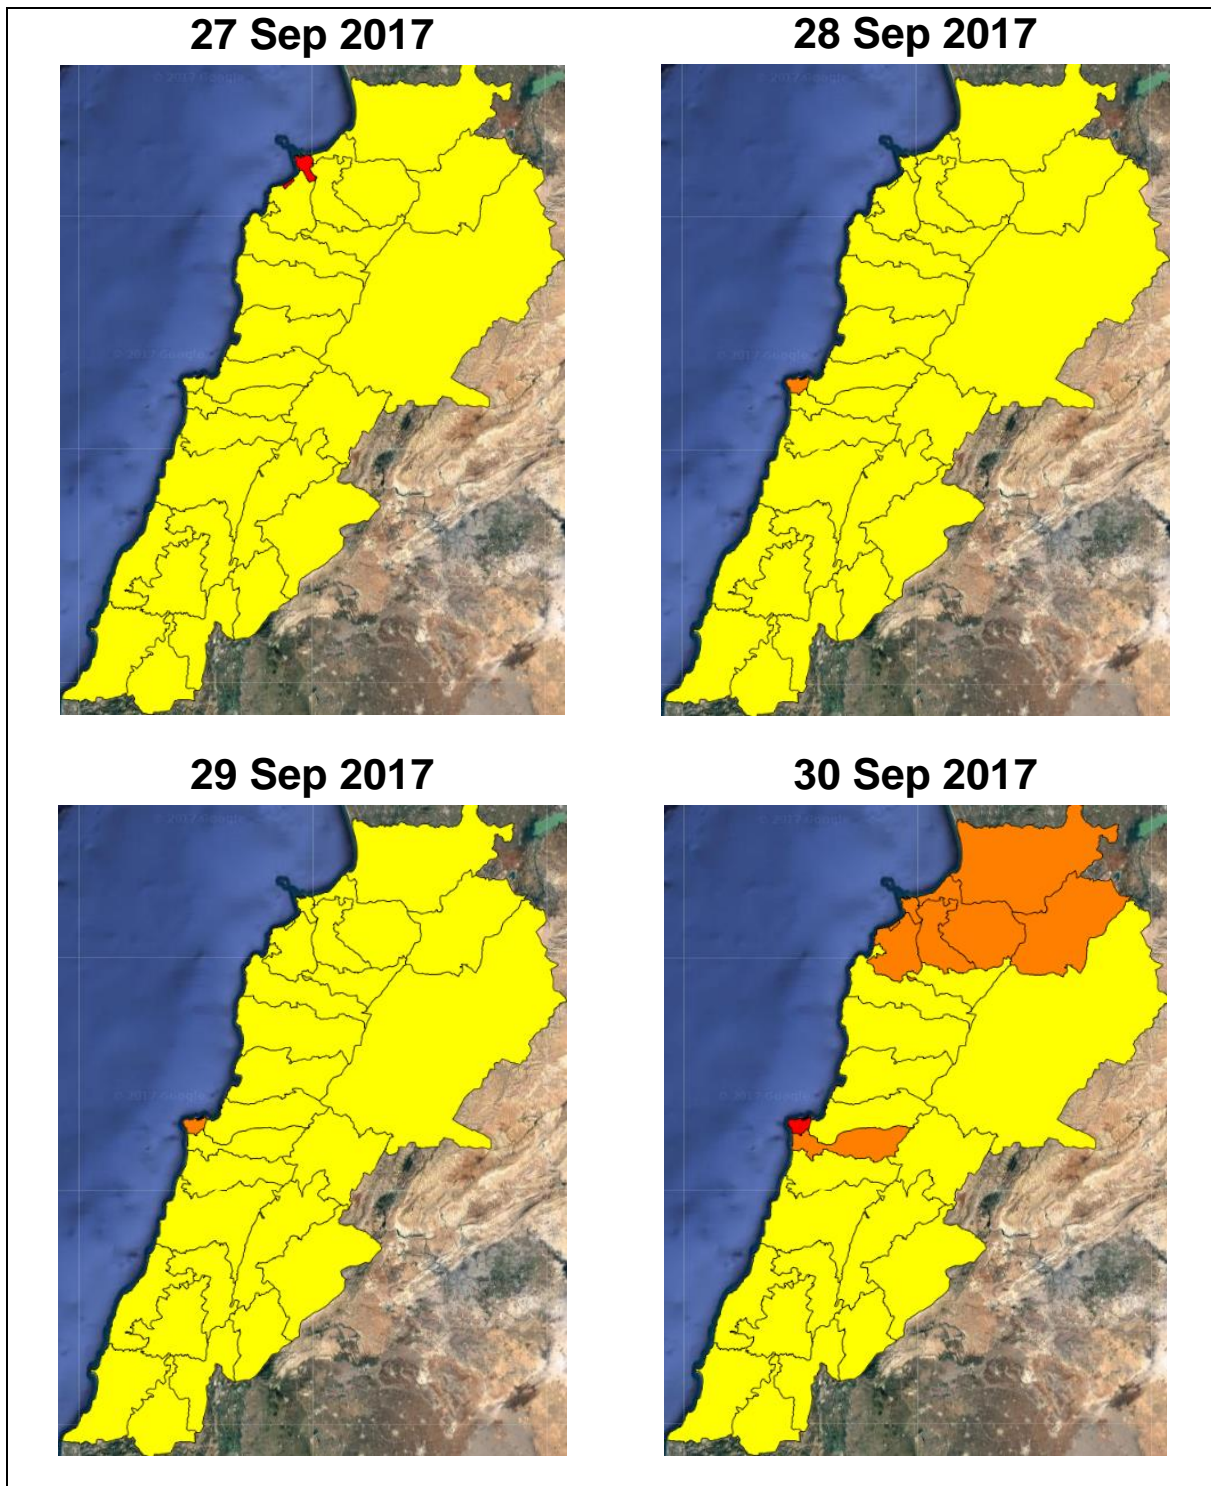

FIRE RISK INDEX

Layer Legend:
Lebanon Wildfire Risk Index 1

Data: Run: 28/09/2017 00:00. Forecast for 28
Model: RISICO for the Republic of Lebanon
Variable: Fire Weather Index
Spatial Resolution: Caza

- VERY LOW
- LOW
- MEDIUM-LOW
- MEDIUM
- MEDIUM-HIGH
- HIGH
- EXTREME