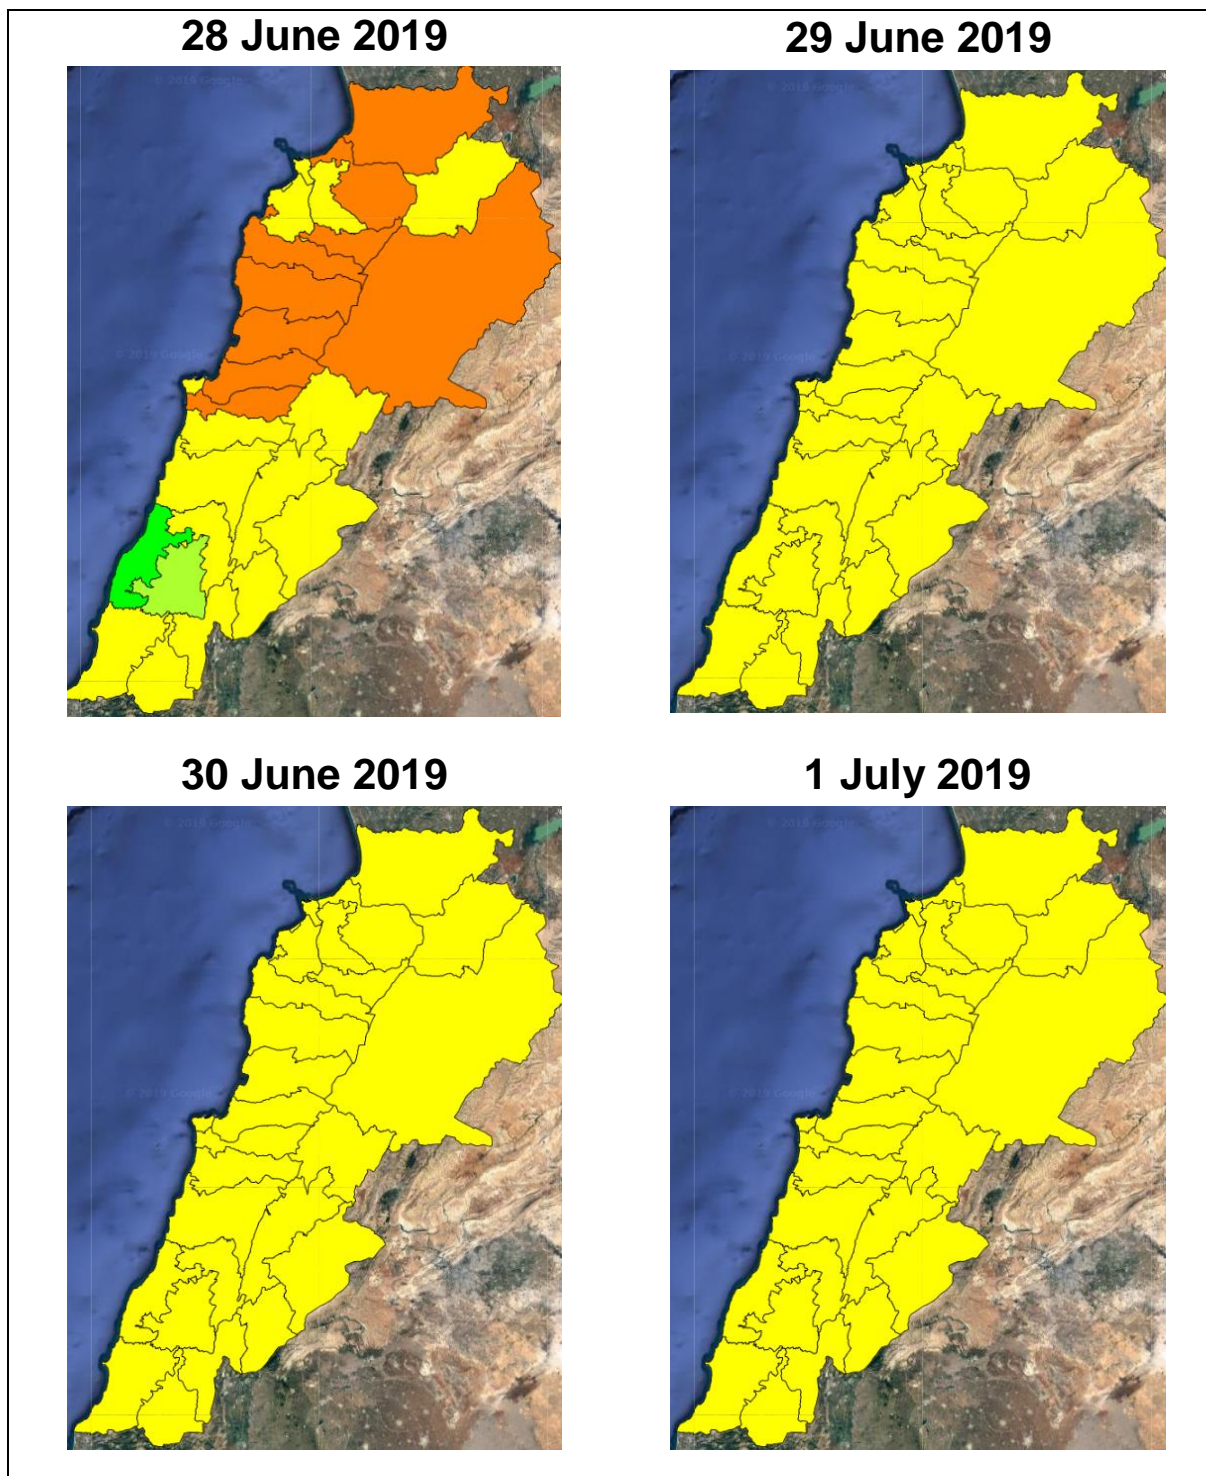

FIRE RISK INDEX

Layer Legend:
Lebanon Wildfire Risk Index 1

Data: Run: 29/06/2019 00:00. Forecast for 29
Model: RISICO for the Republic of Lebanon
Variable: Fire Weather Index
Spatial Resolution: Caza

- VERY LOW
- LOW
- MEDIUM-LOW
- MEDIUM
- MEDIUM-HIGH
- HIGH
- EXTREME