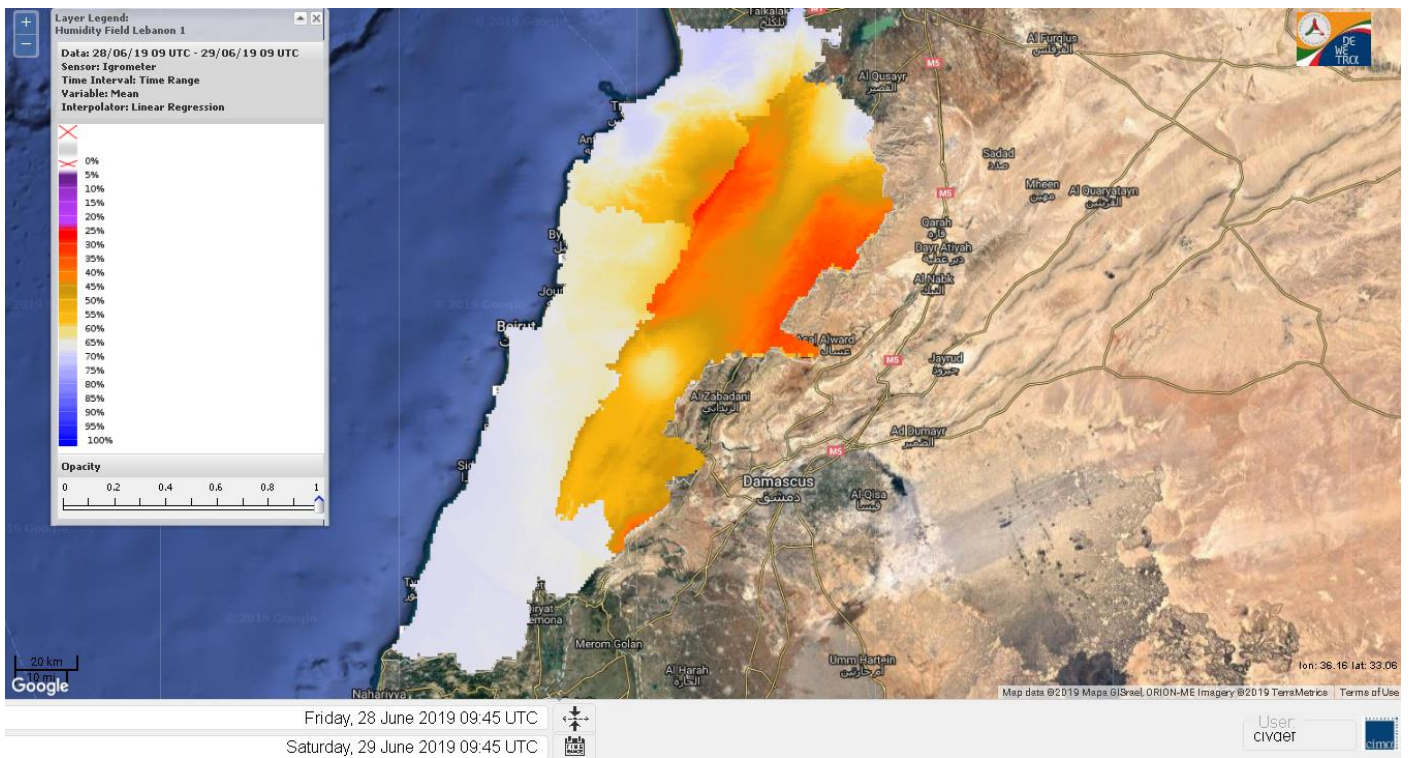

Lebanon humidity for 29 June 2019