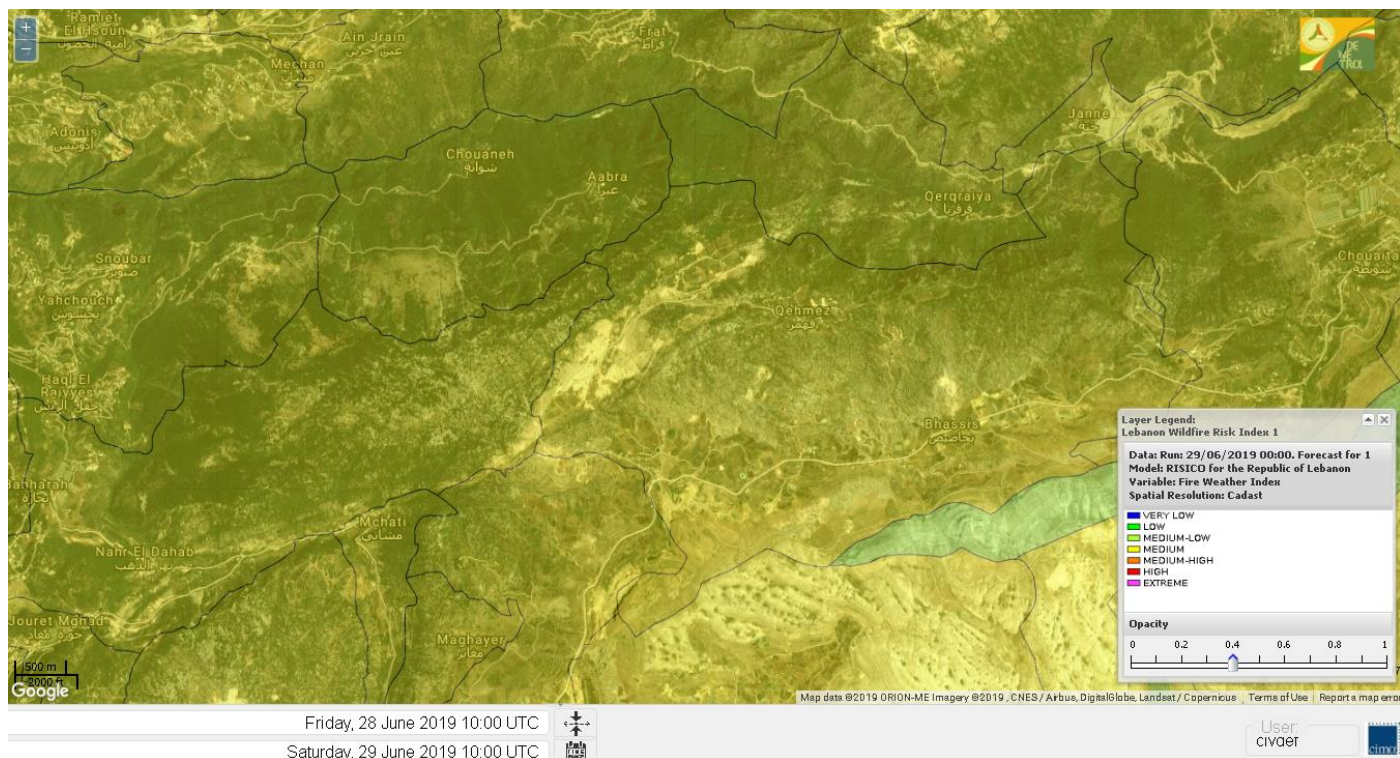

Jabal Moussa Reserve Forecast for 1 July 2019