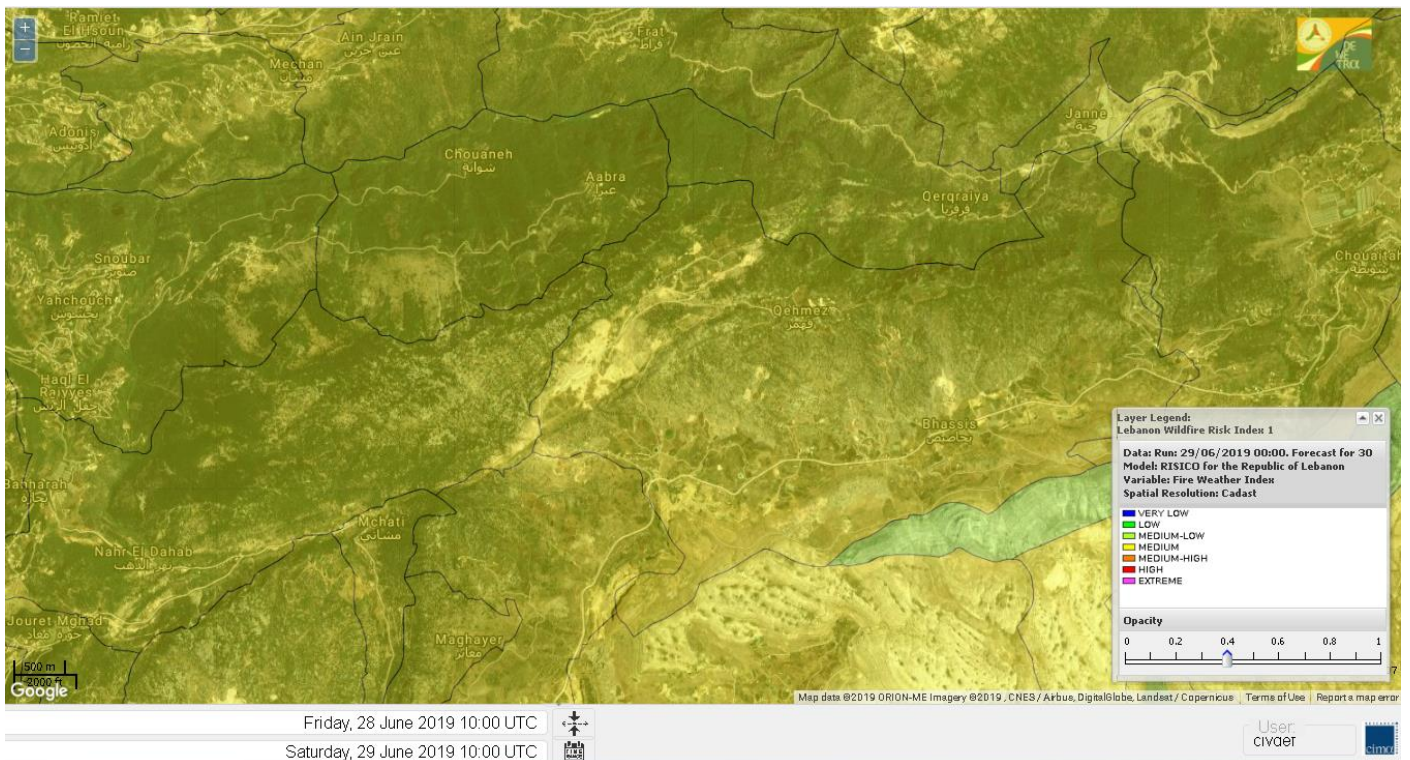

Jabal Moussa Reserve Forecast for 30 June 2019