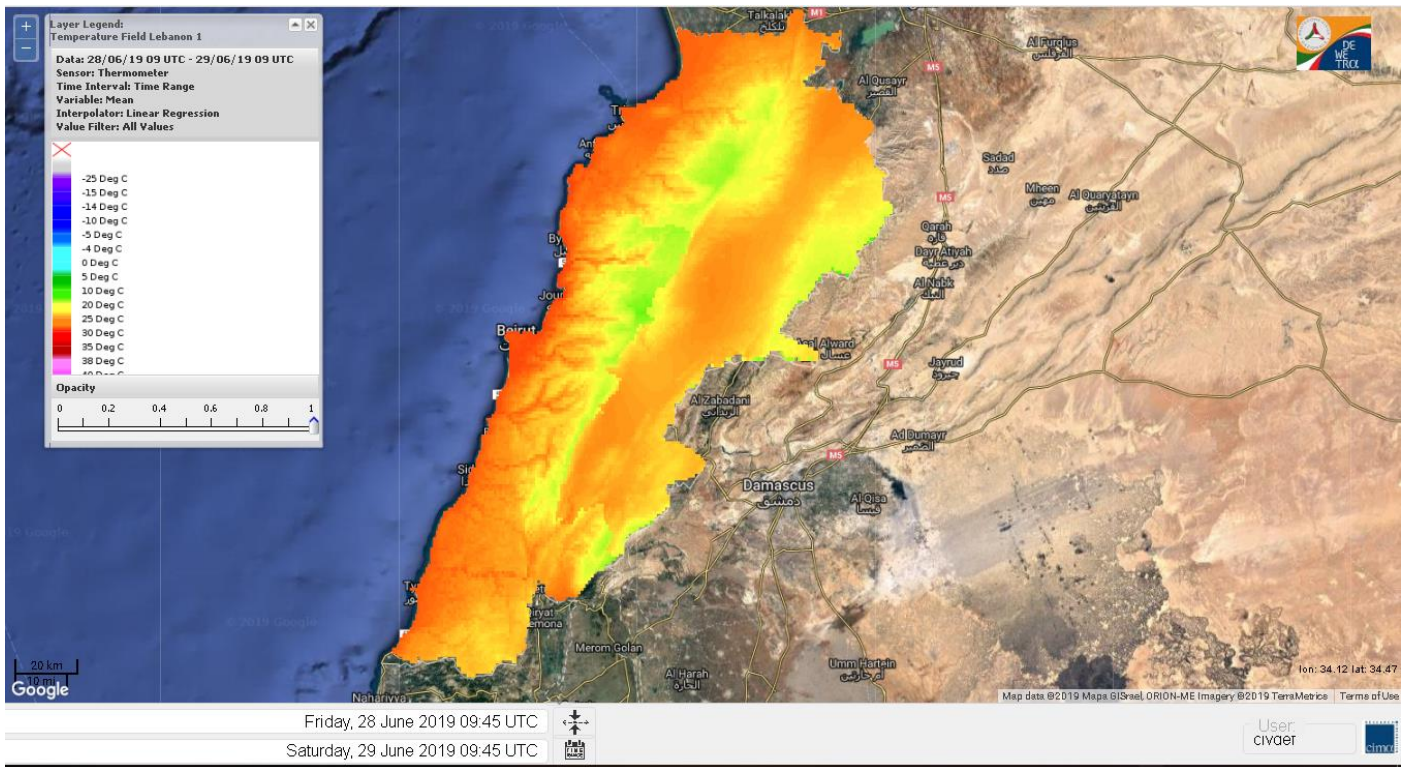

Lebanon temperature for 29 June 2019