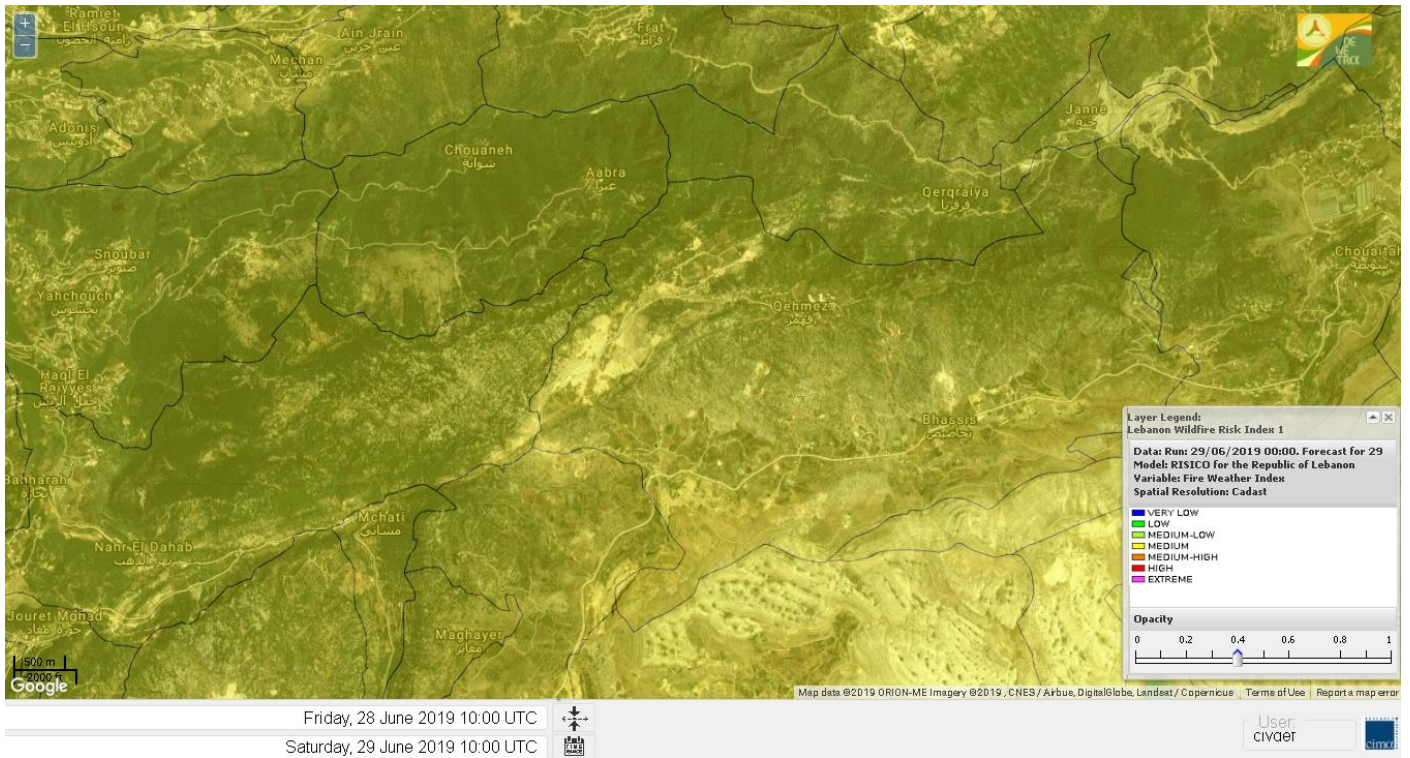

Jabal Moussa Reserve Forecast for 29 June 2019