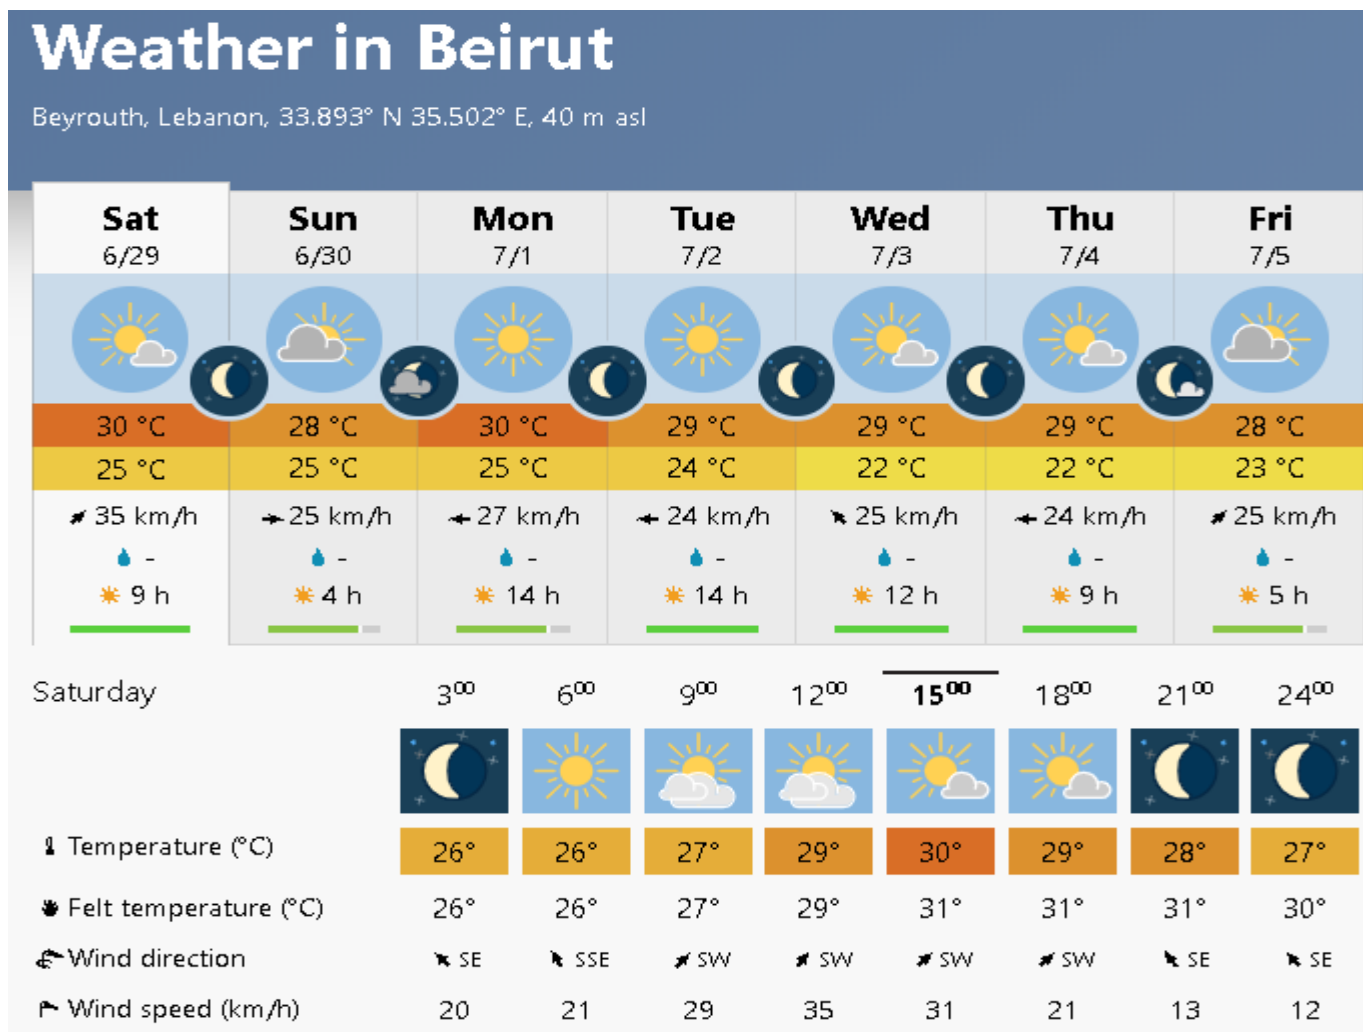

Jabal Moussa Reserve Forecast for 1 July 2019